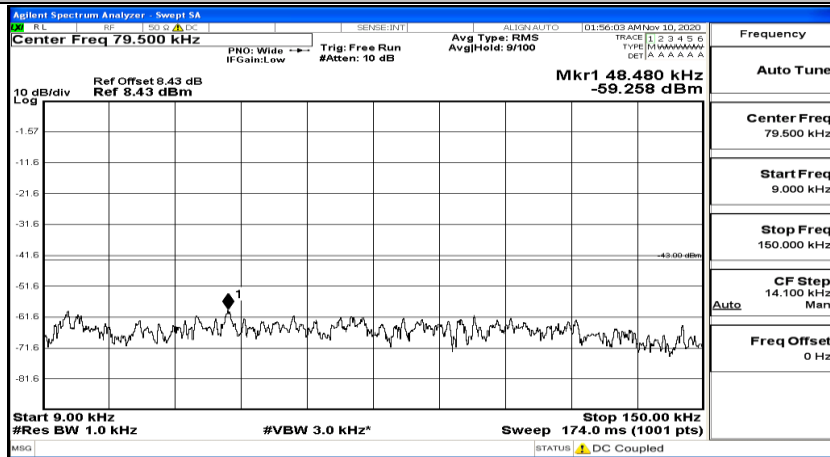

(Channel Bandwidth: 5 MHz)_HCH_QPSK_1RB#12

(Channel Bandwidth: 5 MHz)_HCH_QPSK_1RB#24

(Channel Bandwidth: 5 MHz)_LCH_16QAM_1RB#0

(Channel Bandwidth: 5 MHz)_LCH_16QAM_1RB#12

(Channel Bandwidth: 5 MHz) LCH_16QAM_1RB#24