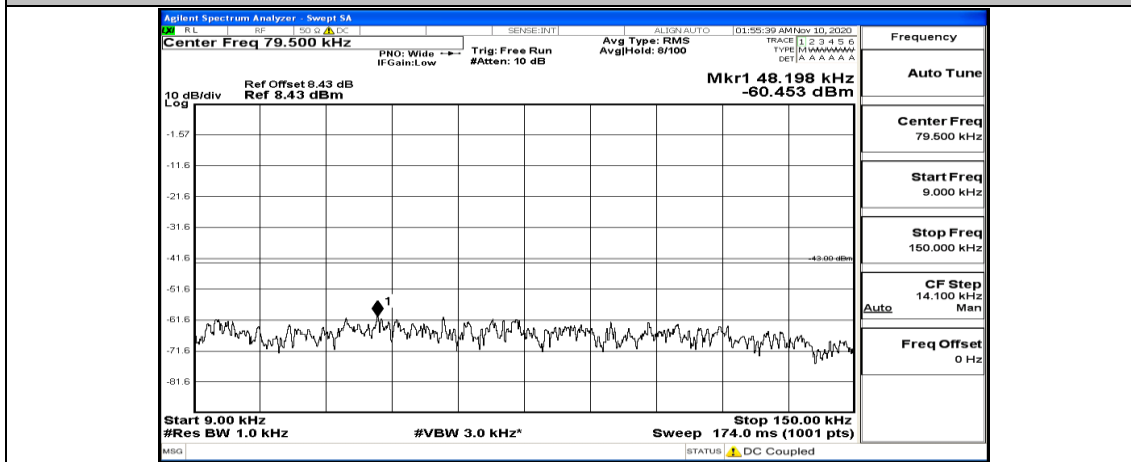

(Channel Bandwidth: 5 MHz)_HCH_QPSK_1RB#12

(Channel Bandwidth: 5 MHz)_HCH_QPSK_1RB#24

(Channel Bandwidth: 5 MHz)_LCH_16QAM_1RB#0

(Channel Bandwidth: 5 MHz)_LCH_16QAM_1RB#12

(Channel Bandwidth: 5 MHz) LCH_16QAM_1RB#24