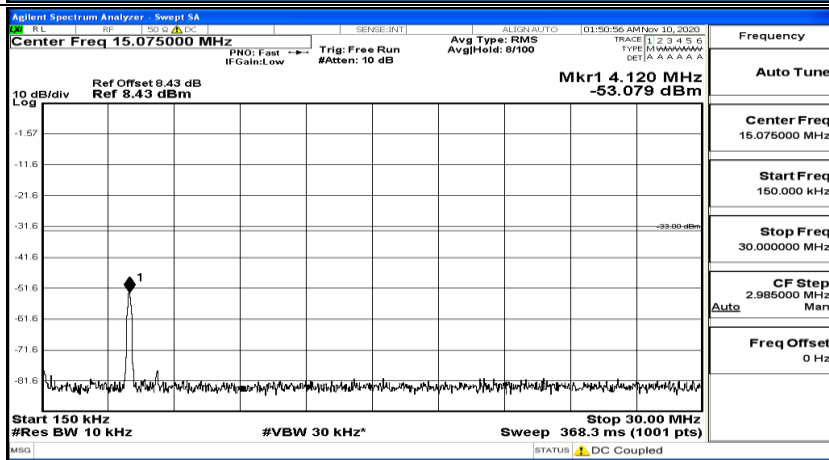

(Channel Bandwidth: 1.4 MHz)_MCH_16QAM_1RB#5

(Channel Bandwidth: 1.4 MHz)_HCH_16QAM_1RB#0

(Channel Bandwidth: 1.4 MHz) HCH_16QAM_1RB#3

(Channel Bandwidth: 1.4 MHz)_HCH_16QAM_1RB#5

Channel Bandwidth: 3 MHz

(Channel Bandwidth: 3 MHz)_LCH_QPSK_1RB#0

(Channel Bandwidth: 3 MHz)_LCH_QPSK_1RB#7

(Channel Bandwidth: 3 MHz)_LCH_QPSK_1RB#14

(Channel Bandwidth: 3 MHz)_MCH_QPSK_1RB#0

(Channel Bandwidth: 3 MHz) MCH_QPSK_1RB#7