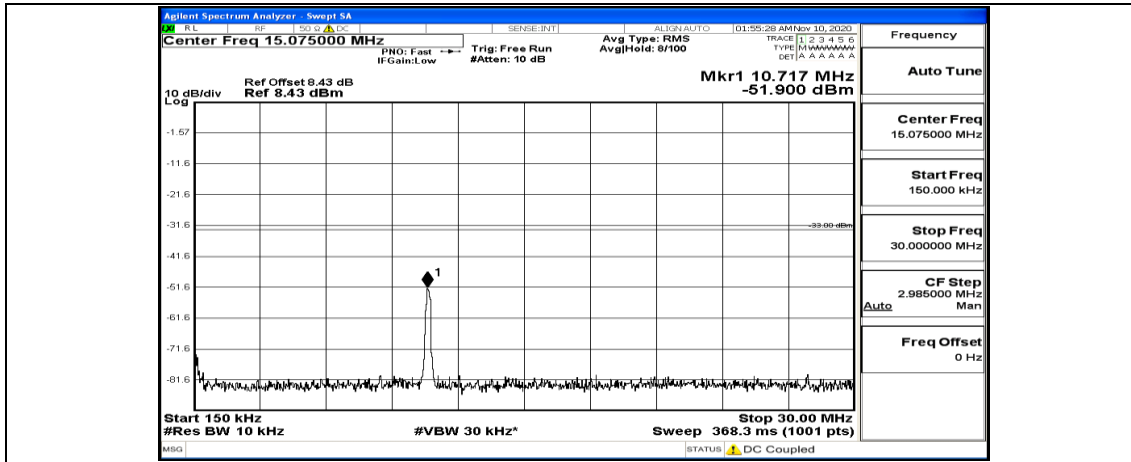

(Channel Bandwidth: 5 MHz)_MCH_QPSK_1RB#0