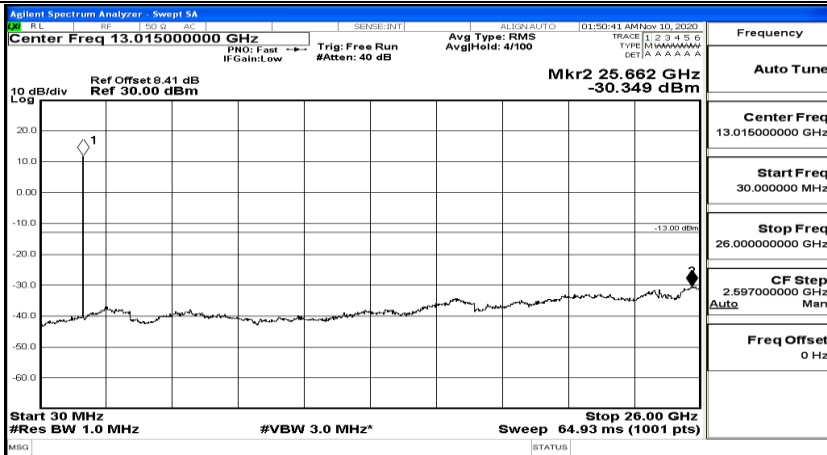

(Channel Bandwidth: 1.4 MHz)_MCH_16QAM_1RB#5

(Channel Bandwidth: 1.4 MHz)_HCH_16QAM_1RB#0

(Channel Bandwidth: 1.4 MHz) HCH_16QAM_1RB#3

(Channel Bandwidth: 1.4 MHz)_HCH_16QAM_1RB#5

Channel Bandwidth: 3 MHz

(Channel Bandwidth: 3 MHz)_LCH_QPSK_1RB#0

(Channel Bandwidth: 3 MHz)_LCH_QPSK_1RB#7

(Channel Bandwidth: 3 MHz)_LCH_QPSK_1RB#14

(Channel Bandwidth: 3 MHz)_MCH_QPSK_1RB#0

(Channel Bandwidth: 3 MHz) MCH_QPSK_1RB#7