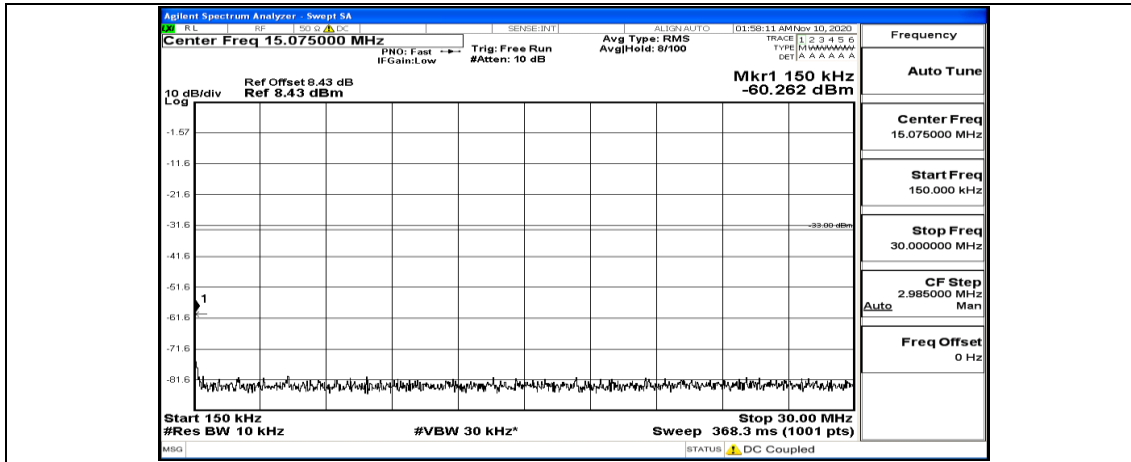

(Channel Bandwidth: 5 MHz)_LCH_16QAM_1RB#0