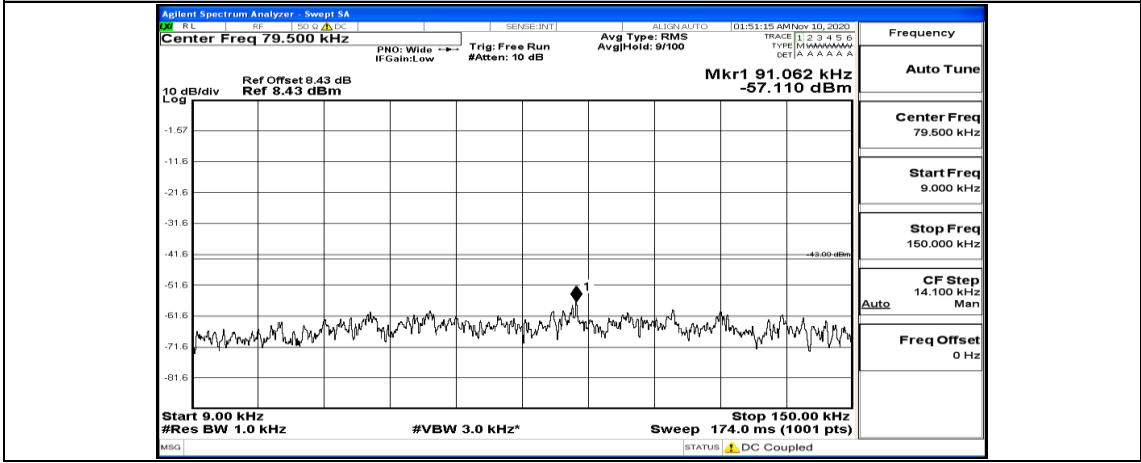

(Channel Bandwidth: 1.4 MHz)_MCH_16QAM_1RB#5

(Channel Bandwidth: 1.4 MHz)_HCH_16QAM_1RB#0

(Channel Bandwidth: 1.4 MHz) HCH_16QAM_1RB#3

(Channel Bandwidth: 1.4 MHz)_HCH_16QAM_1RB#5

Channel Bandwidth: 3 MHz

(Channel Bandwidth: 3 MHz)_LCH_QPSK_1RB#0

(Channel Bandwidth: 3 MHz)_LCH_QPSK_1RB#7

(Channel Bandwidth: 3 MHz)_LCH_QPSK_1RB#14

(Channel Bandwidth: 3 MHz)_MCH_QPSK_1RB#0

(Channel Bandwidth: 3 MHz) MCH_QPSK_1RB#7