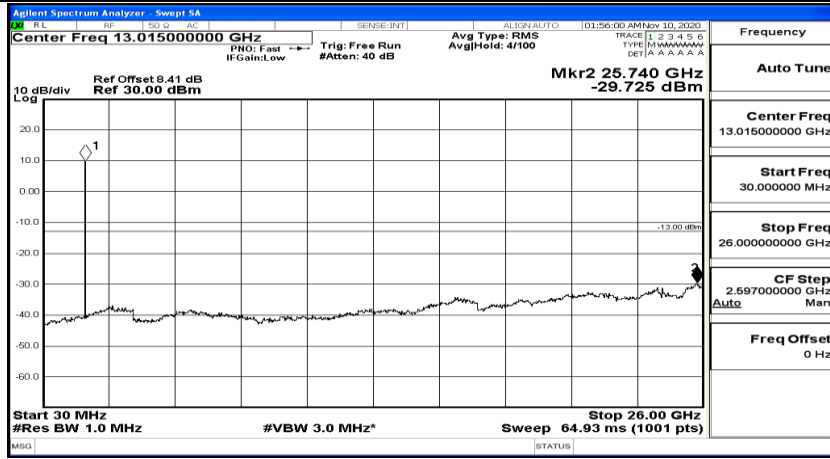

(Channel Bandwidth: 5 MHz)_HCH_QPSK_1RB#12

(Channel Bandwidth: 5 MHz)_HCH_QPSK_1RB#24

(Channel Bandwidth: 5 MHz)_LCH_16QAM_1RB#0

(Channel Bandwidth: 5 MHz)_LCH_16QAM_1RB#12

(Channel Bandwidth: 5 MHz) LCH_16QAM_1RB#24