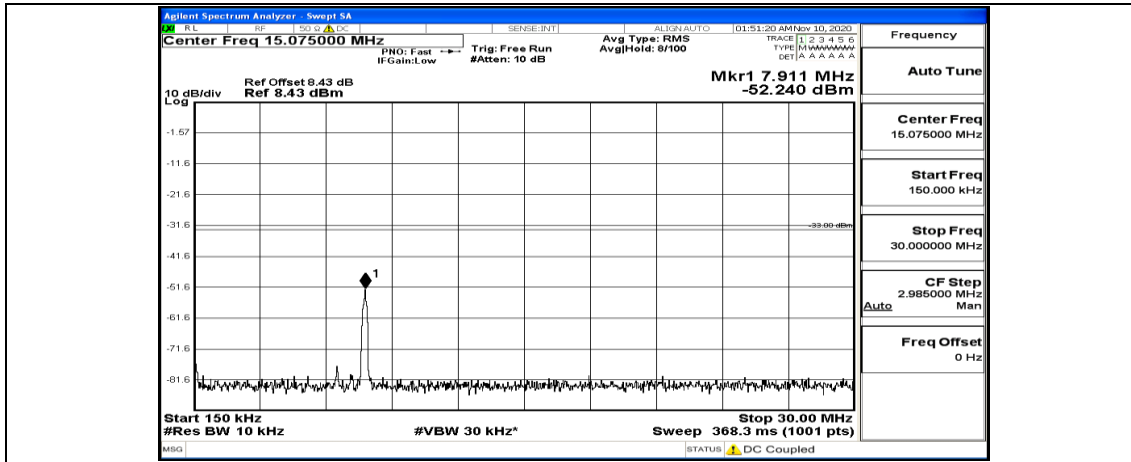

(Channel Bandwidth: 3 MHz)_LCH_QPSK_1RB#0

(Channel Bandwidth: 3 MHz)_LCH_QPSK_1RB#7

(Channel Bandwidth: 3 MHz)_LCH_QPSK_1RB#14

(Channel Bandwidth: 3 MHz)_MCH_QPSK_1RB#0

(Channel Bandwidth: 3 MHz) MCH_QPSK_1RB#7