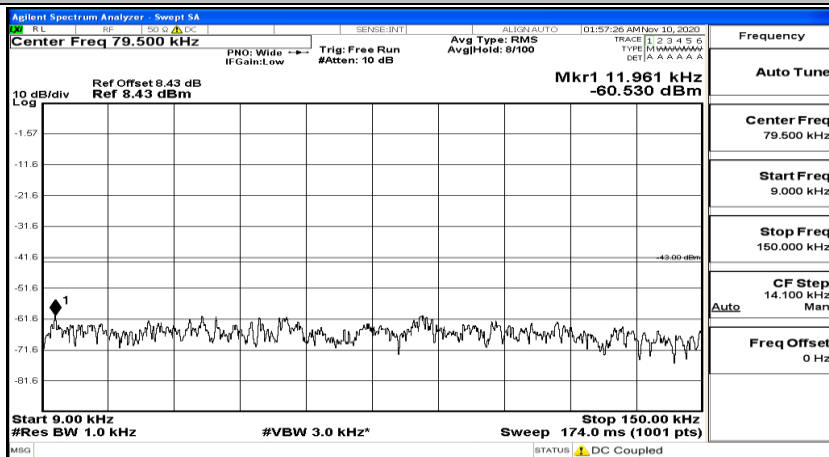

(Channel Bandwidth: 5 MHz)_MCH_16QAM_1RB#24