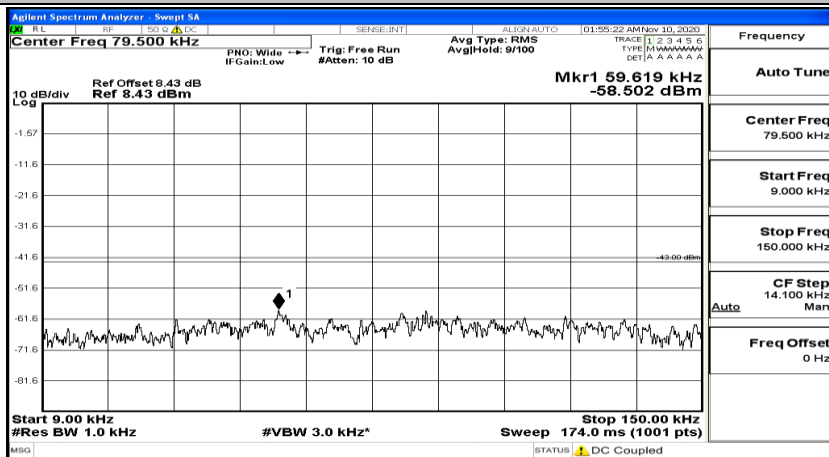

(Channel Bandwidth: 5 MHz)_LCH_QPSK_1RB#24