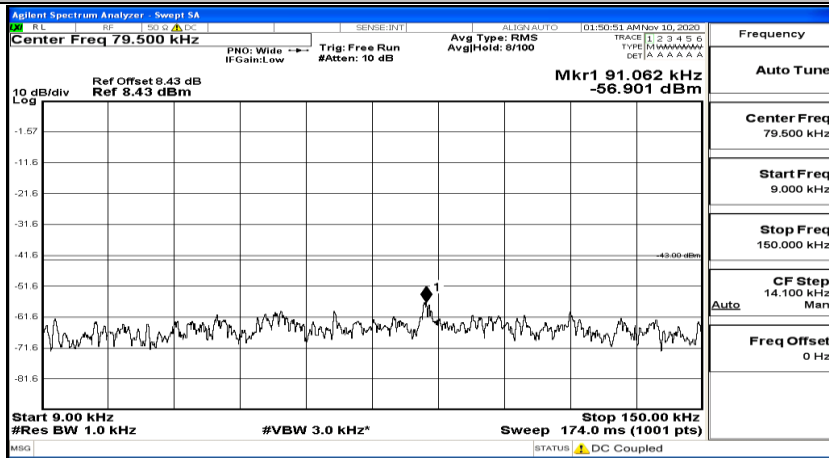

(Channel Bandwidth: 1.4 MHz)_MCH_16QAM_1RB#5

(Channel Bandwidth: 1.4 MHz)_HCH_16QAM_1RB#0

(Channel Bandwidth: 1.4 MHz) HCH_16QAM_1RB#3

(Channel Bandwidth: 1.4 MHz)_HCH_16QAM_1RB#5

Channel Bandwidth: 3 MHz

(Channel Bandwidth: 3 MHz)_LCH_QPSK_1RB#0

(Channel Bandwidth: 3 MHz)_LCH_QPSK_1RB#7

(Channel Bandwidth: 3 MHz)_LCH_QPSK_1RB#14

(Channel Bandwidth: 3 MHz)_MCH_QPSK_1RB#0

(Channel Bandwidth: 3 MHz) MCH_QPSK_1RB#7