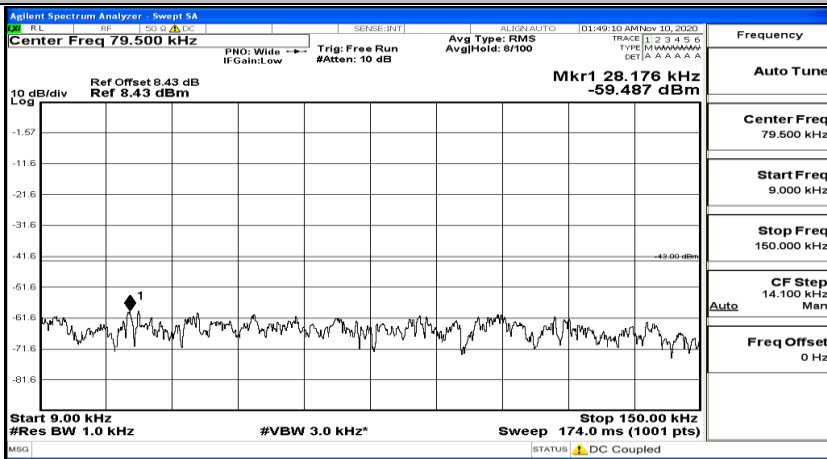

(Channel Bandwidth: 1.4 MHz)_MCH_16QAM_1RB#5

(Channel Bandwidth: 1.4 MHz)_HCH_16QAM_1RB#0

(Channel Bandwidth: 1.4 MHz) HCH_16QAM_1RB#3

(Channel Bandwidth: 1.4 MHz)_HCH_16QAM_1RB#5

Channel Bandwidth: 3 MHz

(Channel Bandwidth: 3 MHz)_LCH_QPSK_1RB#0

(Channel Bandwidth: 3 MHz)_LCH_QPSK_1RB#7

(Channel Bandwidth: 3 MHz)_LCH_QPSK_1RB#14

(Channel Bandwidth: 3 MHz)_MCH_QPSK_1RB#0

(Channel Bandwidth: 3 MHz) MCH_QPSK_1RB#7