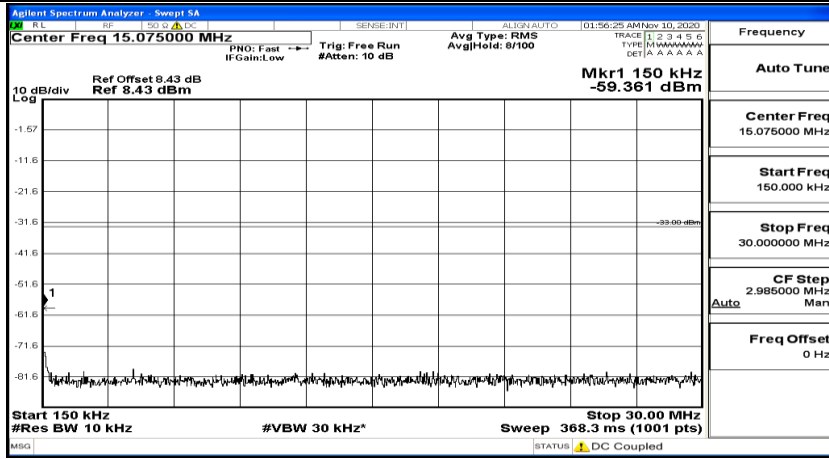

(Channel Bandwidth: 5 MHz)_MCH_QPSK_1RB#12