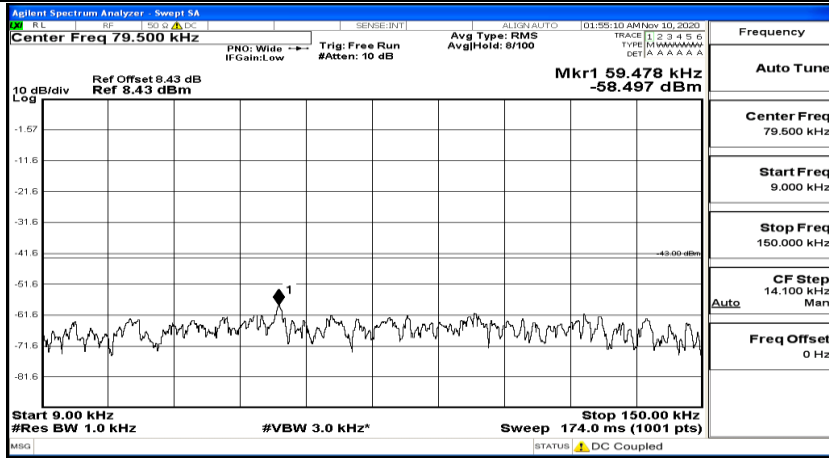

(Channel Bandwidth: 3 MHz)_HCH_16QAM_1RB#0

(Channel Bandwidth: 3 MHz)_HCH_16QAM_1RB#7

(Channel Bandwidth: 3 MHz)_HCH_16QAM_1RB#14

Channel Bandwidth: 5 MHz

(Channel Bandwidth: 5 MHz)_LCH_QPSK_1RB#0

(Channel Bandwidth: 5 MHz)_LCH_QPSK_1RB#12