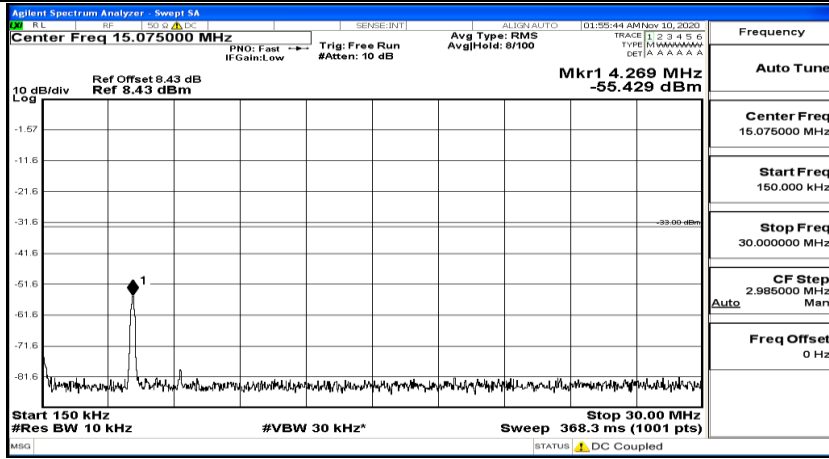

(Channel Bandwidth: 5 MHz)_HCH_QPSK_1RB#12

(Channel Bandwidth: 5 MHz)_HCH_QPSK_1RB#24

(Channel Bandwidth: 5 MHz)_LCH_16QAM_1RB#0

(Channel Bandwidth: 5 MHz)_LCH_16QAM_1RB#12

(Channel Bandwidth: 5 MHz) LCH_16QAM_1RB#24