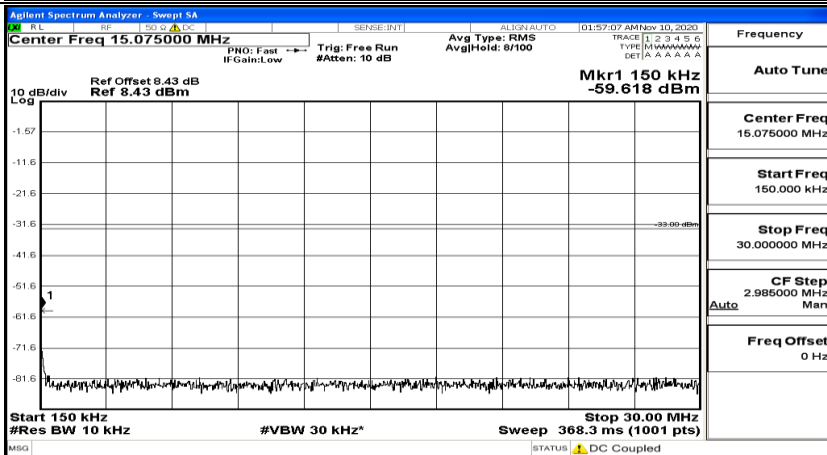

(Channel Bandwidth: 5 MHz)_MCH_16QAM_1RB#0

(Channel Bandwidth: 5 MHz)_MCH_16QAM_1RB#12