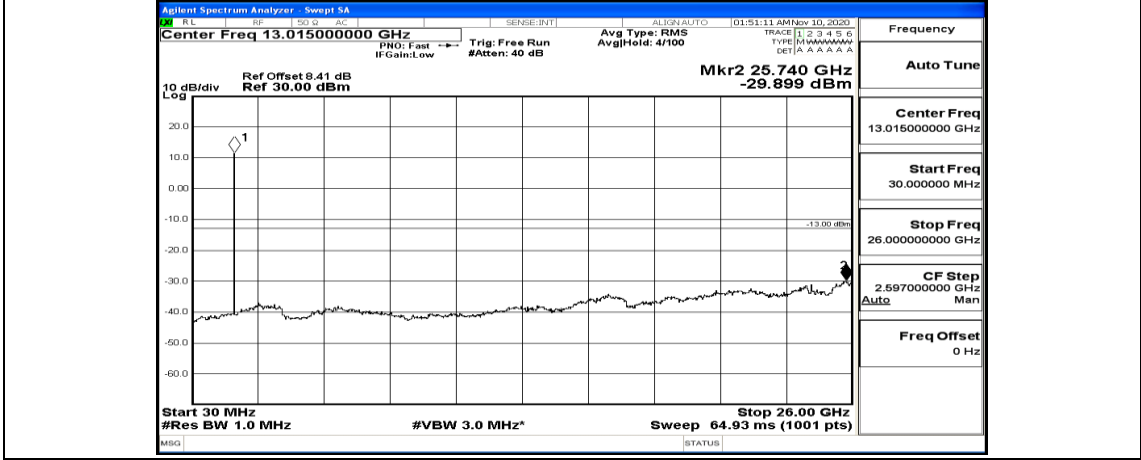

(Channel Bandwidth: 1.4 MHz)_MCH_16QAM_1RB#5

(Channel Bandwidth: 1.4 MHz)_HCH_16QAM_1RB#0

(Channel Bandwidth: 1.4 MHz) HCH_16QAM_1RB#3

(Channel Bandwidth: 1.4 MHz)_HCH_16QAM_1RB#5

Channel Bandwidth: 3 MHz

(Channel Bandwidth: 3 MHz)_LCH_QPSK_1RB#0

(Channel Bandwidth: 3 MHz)_LCH_QPSK_1RB#7

(Channel Bandwidth: 3 MHz)_LCH_QPSK_1RB#14

(Channel Bandwidth: 3 MHz)_MCH_QPSK_1RB#0

(Channel Bandwidth: 3 MHz) MCH_QPSK_1RB#7