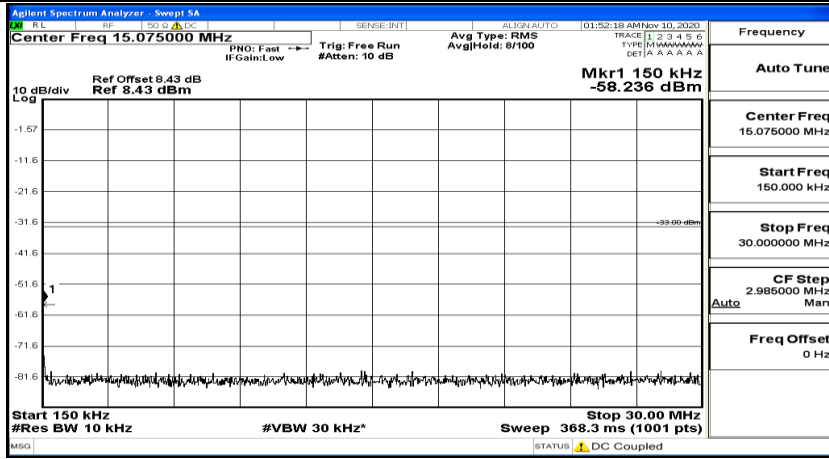

(Channel Bandwidth: 3 MHz)_LCH_QPSK_1RB#0

(Channel Bandwidth: 3 MHz)_LCH_QPSK_1RB#7

(Channel Bandwidth: 3 MHz)_LCH_QPSK_1RB#14

(Channel Bandwidth: 3 MHz)_MCH_QPSK_1RB#0

(Channel Bandwidth: 3 MHz) MCH_QPSK_1RB#7