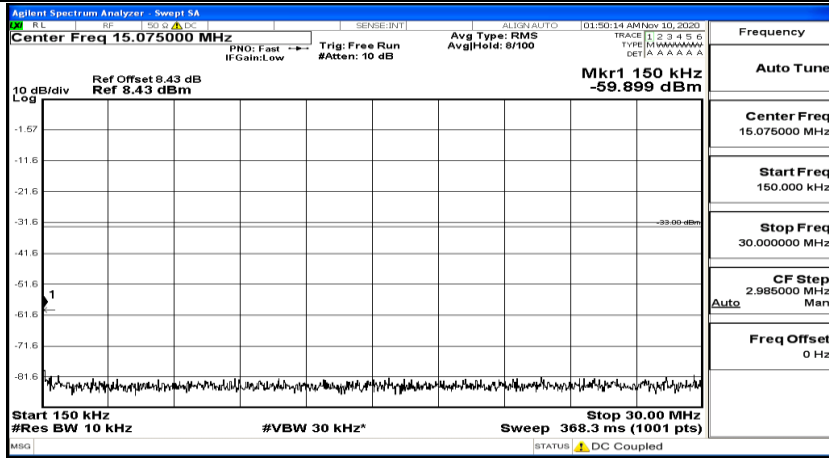

(Channel Bandwidth: 1.4 MHz)_MCH_16QAM_1RB#5

(Channel Bandwidth: 1.4 MHz)_HCH_16QAM_1RB#0

(Channel Bandwidth: 1.4 MHz) HCH_16QAM_1RB#3

(Channel Bandwidth: 1.4 MHz)_HCH_16QAM_1RB#5

Channel Bandwidth: 3 MHz

(Channel Bandwidth: 3 MHz)_LCH_QPSK_1RB#0

(Channel Bandwidth: 3 MHz)_LCH_QPSK_1RB#7

(Channel Bandwidth: 3 MHz)_LCH_QPSK_1RB#14

(Channel Bandwidth: 3 MHz)_MCH_QPSK_1RB#0

(Channel Bandwidth: 3 MHz) MCH_QPSK_1RB#7