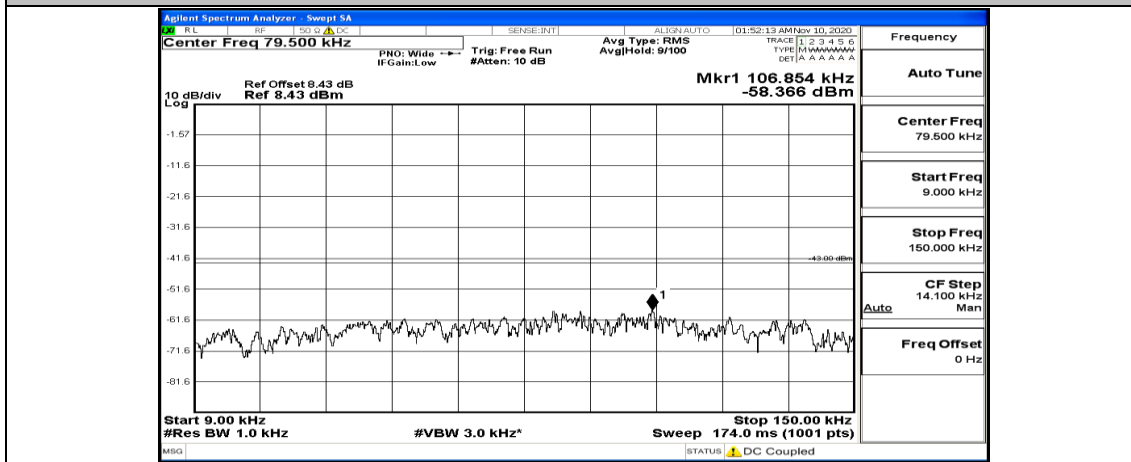

(Channel Bandwidth: 3 MHz)_LCH_QPSK_1RB#0

(Channel Bandwidth: 3 MHz)_LCH_QPSK_1RB#7

(Channel Bandwidth: 3 MHz)_LCH_QPSK_1RB#14

(Channel Bandwidth: 3 MHz)_MCH_QPSK_1RB#0

(Channel Bandwidth: 3 MHz) MCH_QPSK_1RB#7