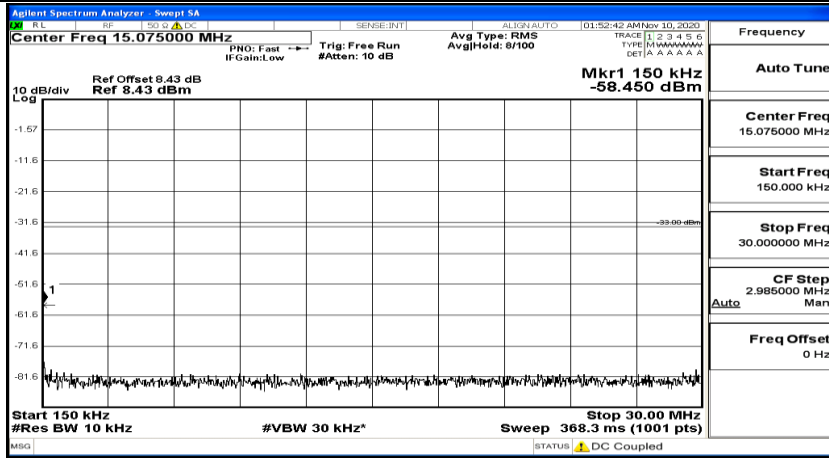

(Channel Bandwidth: 3 MHz)_MCH_QPSK_1RB#14