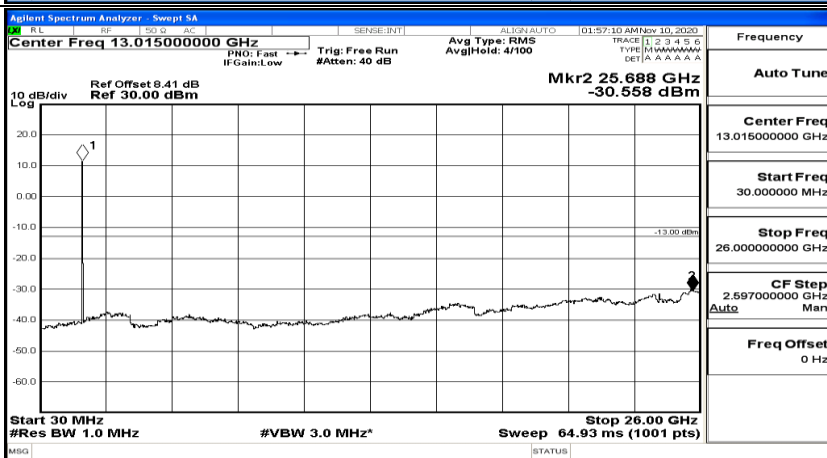

(Channel Bandwidth: 5 MHz)_MCH_16QAM_1RB#0

(Channel Bandwidth: 5 MHz)_MCH_16QAM_1RB#12