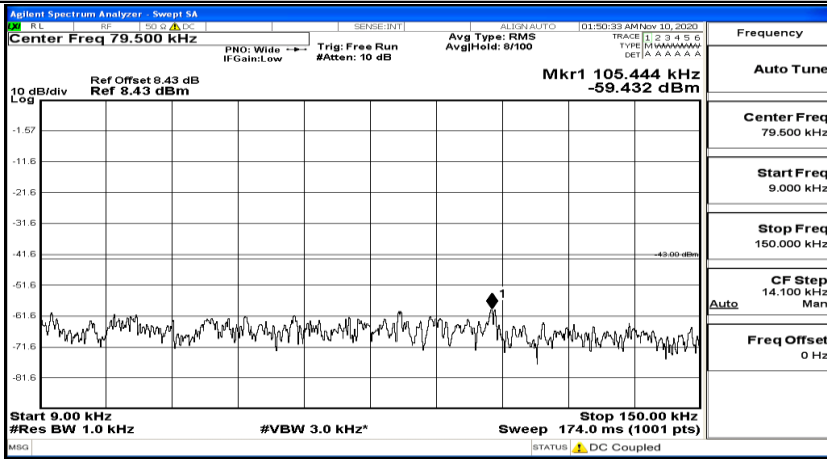

(Channel Bandwidth: 1.4 MHz)_MCH_16QAM_1RB#5

(Channel Bandwidth: 1.4 MHz)_HCH_16QAM_1RB#0

(Channel Bandwidth: 1.4 MHz) HCH_16QAM_1RB#3

(Channel Bandwidth: 1.4 MHz)_HCH_16QAM_1RB#5

Channel Bandwidth: 3 MHz

(Channel Bandwidth: 3 MHz)_LCH_QPSK_1RB#0

(Channel Bandwidth: 3 MHz)_LCH_QPSK_1RB#7

(Channel Bandwidth: 3 MHz)_LCH_QPSK_1RB#14

(Channel Bandwidth: 3 MHz)_MCH_QPSK_1RB#0

(Channel Bandwidth: 3 MHz) MCH_QPSK_1RB#7