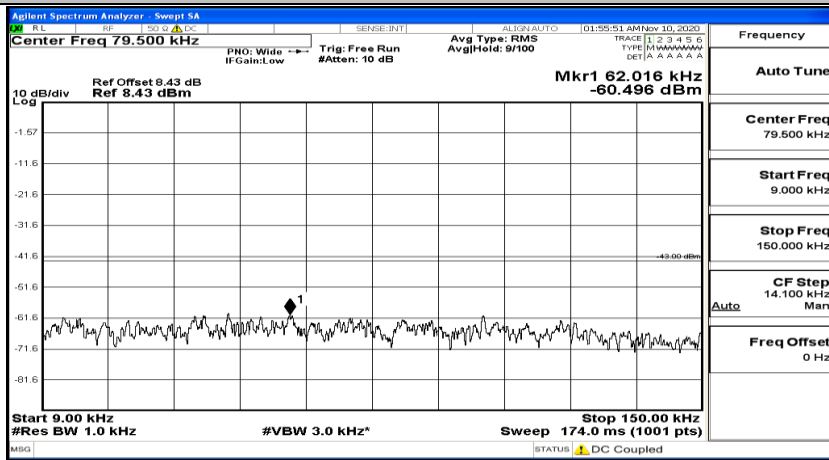

(Channel Bandwidth: 5 MHz)_HCH_QPSK_1RB#12

(Channel Bandwidth: 5 MHz)_HCH_QPSK_1RB#24

(Channel Bandwidth: 5 MHz)_LCH_16QAM_1RB#0

(Channel Bandwidth: 5 MHz)_LCH_16QAM_1RB#12

(Channel Bandwidth: 5 MHz) LCH_16QAM_1RB#24