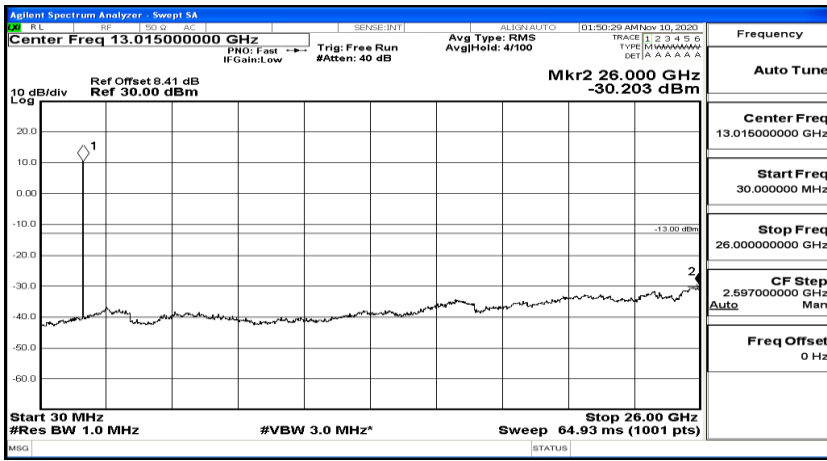

(Channel Bandwidth: 1.4 MHz)_MCH_16QAM_1RB#5

(Channel Bandwidth: 1.4 MHz)_HCH_16QAM_1RB#0

(Channel Bandwidth: 1.4 MHz) HCH_16QAM_1RB#3

(Channel Bandwidth: 1.4 MHz)_HCH_16QAM_1RB#5

Channel Bandwidth: 3 MHz

(Channel Bandwidth: 3 MHz)_LCH_QPSK_1RB#0

(Channel Bandwidth: 3 MHz)_LCH_QPSK_1RB#7

(Channel Bandwidth: 3 MHz)_LCH_QPSK_1RB#14

(Channel Bandwidth: 3 MHz)_MCH_QPSK_1RB#0

(Channel Bandwidth: 3 MHz) MCH_QPSK_1RB#7