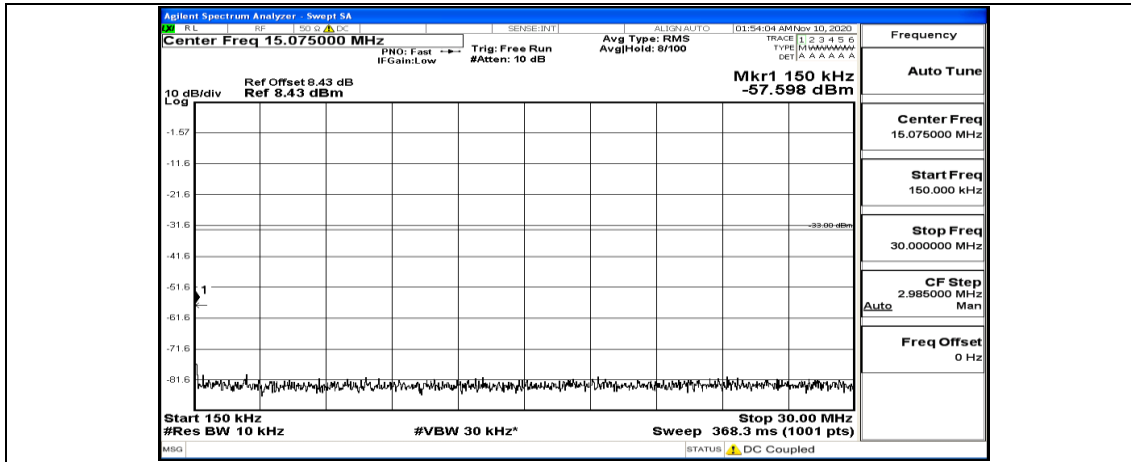

(Channel Bandwidth: 3 MHz)_MCH_QPSK_1RB#14

(Channel Bandwidth: 3 MHz)_HCH_QPSK_1RB#0

(Channel Bandwidth: 3 MHz)_HCH_QPSK_1RB#7

(Channel Bandwidth: 3 MHz)_HCH_QPSK_1RB#14

(Channel Bandwidth: 3 MHz)_LCH_16QAM_1RB#0