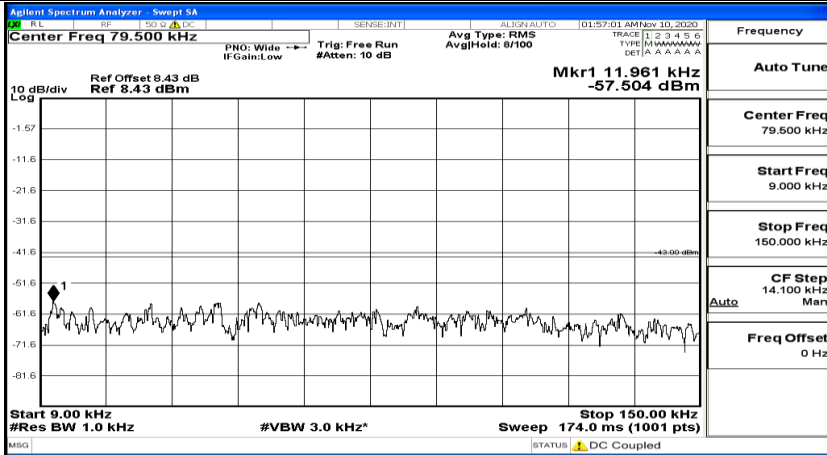

(Channel Bandwidth: 5 MHz)_MCH_16QAM_1RB#0

(Channel Bandwidth: 5 MHz)_MCH_16QAM_1RB#12