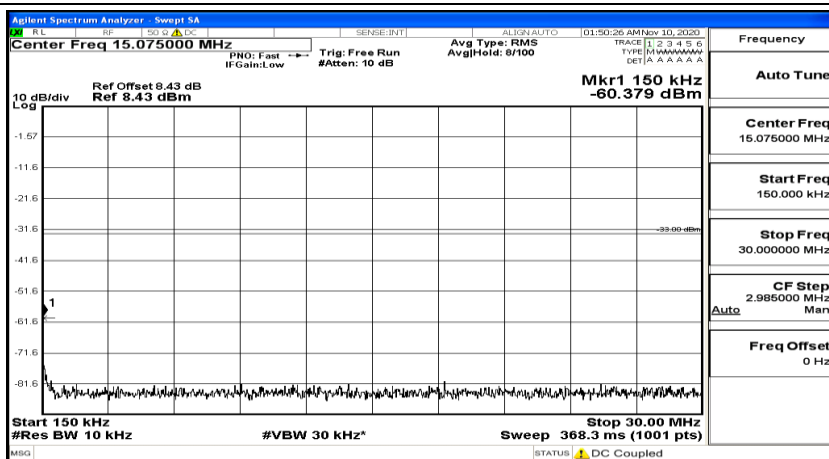

(Channel Bandwidth: 1.4 MHz)_MCH_16QAM_1RB#5

(Channel Bandwidth: 1.4 MHz)_HCH_16QAM_1RB#0

(Channel Bandwidth: 1.4 MHz) HCH_16QAM_1RB#3

(Channel Bandwidth: 1.4 MHz)_HCH_16QAM_1RB#5

Channel Bandwidth: 3 MHz

(Channel Bandwidth: 3 MHz)_LCH_QPSK_1RB#0

(Channel Bandwidth: 3 MHz)_LCH_QPSK_1RB#7

(Channel Bandwidth: 3 MHz)_LCH_QPSK_1RB#14

(Channel Bandwidth: 3 MHz)_MCH_QPSK_1RB#0

(Channel Bandwidth: 3 MHz) MCH_QPSK_1RB#7