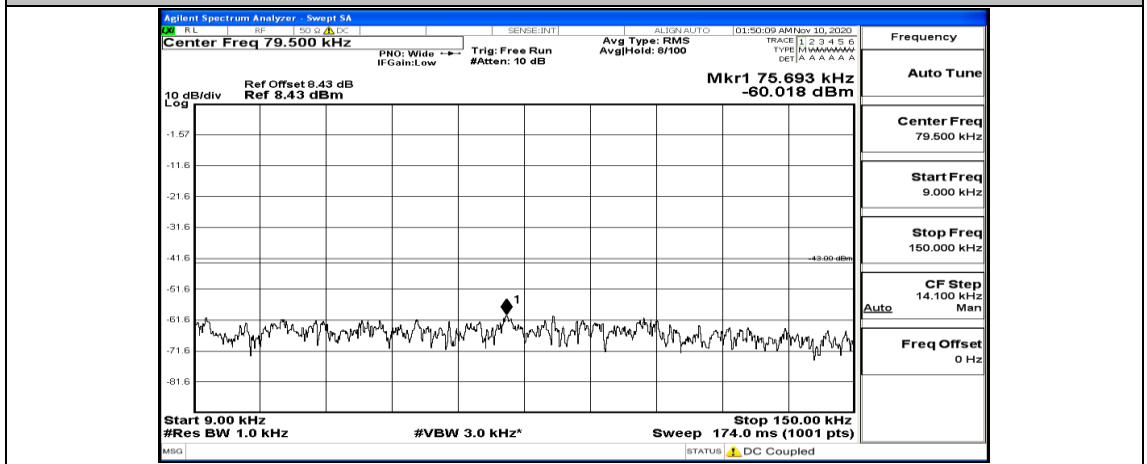

(Channel Bandwidth: 1.4 MHz)_MCH_16QAM_1RB#5

(Channel Bandwidth: 1.4 MHz)_HCH_16QAM_1RB#0

(Channel Bandwidth: 1.4 MHz) HCH_16QAM_1RB#3

(Channel Bandwidth: 1.4 MHz)_HCH_16QAM_1RB#5

Channel Bandwidth: 3 MHz

(Channel Bandwidth: 3 MHz)_LCH_QPSK_1RB#0

(Channel Bandwidth: 3 MHz)_LCH_QPSK_1RB#7

(Channel Bandwidth: 3 MHz)_LCH_QPSK_1RB#14

(Channel Bandwidth: 3 MHz)_MCH_QPSK_1RB#0

(Channel Bandwidth: 3 MHz) MCH_QPSK_1RB#7