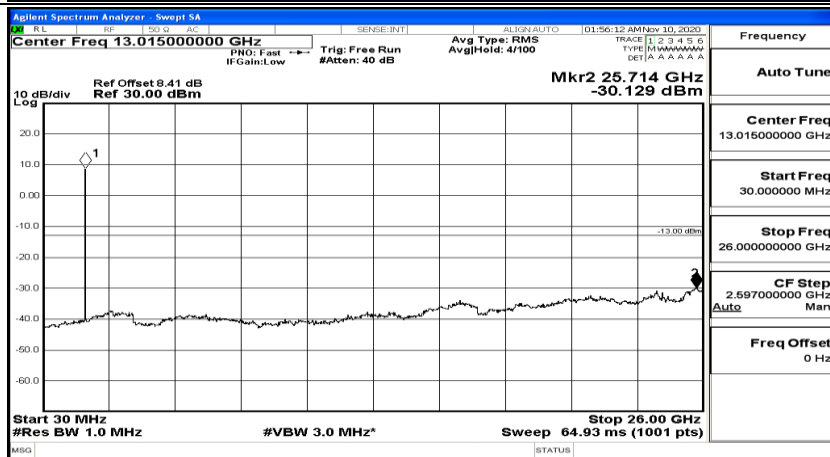

(Channel Bandwidth: 5 MHz)_HCH_QPSK_1RB#12

(Channel Bandwidth: 5 MHz)_HCH_QPSK_1RB#24

(Channel Bandwidth: 5 MHz)_LCH_16QAM_1RB#0

(Channel Bandwidth: 5 MHz)_LCH_16QAM_1RB#12

(Channel Bandwidth: 5 MHz) LCH_16QAM_1RB#24