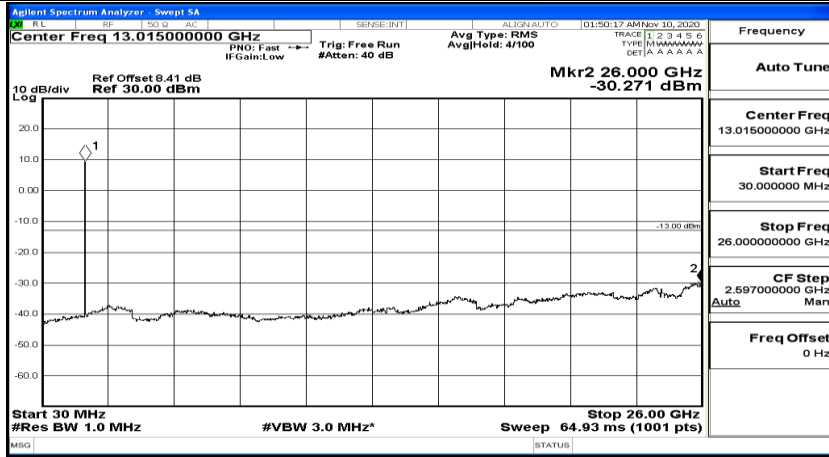

(Channel Bandwidth: 1.4 MHz)_MCH_16QAM_1RB#5

(Channel Bandwidth: 1.4 MHz)_HCH_16QAM_1RB#0

(Channel Bandwidth: 1.4 MHz) HCH_16QAM_1RB#3

(Channel Bandwidth: 1.4 MHz)_HCH_16QAM_1RB#5

Channel Bandwidth: 3 MHz

(Channel Bandwidth: 3 MHz)_LCH_QPSK_1RB#0

(Channel Bandwidth: 3 MHz)_LCH_QPSK_1RB#7

(Channel Bandwidth: 3 MHz)_LCH_QPSK_1RB#14

(Channel Bandwidth: 3 MHz)_MCH_QPSK_1RB#0

(Channel Bandwidth: 3 MHz) MCH_QPSK_1RB#7