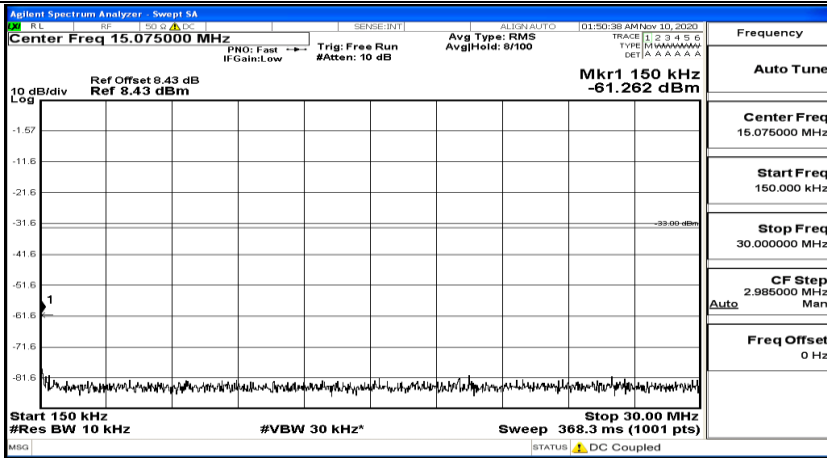

(Channel Bandwidth: 1.4 MHz)_MCH_16QAM_1RB#5

(Channel Bandwidth: 1.4 MHz)_HCH_16QAM_1RB#0

(Channel Bandwidth: 1.4 MHz) HCH_16QAM_1RB#3

(Channel Bandwidth: 1.4 MHz)_HCH_16QAM_1RB#5

Channel Bandwidth: 3 MHz

(Channel Bandwidth: 3 MHz)_LCH_QPSK_1RB#0

(Channel Bandwidth: 3 MHz)_LCH_QPSK_1RB#7

(Channel Bandwidth: 3 MHz)_LCH_QPSK_1RB#14

(Channel Bandwidth: 3 MHz)_MCH_QPSK_1RB#0

(Channel Bandwidth: 3 MHz) MCH_QPSK_1RB#7