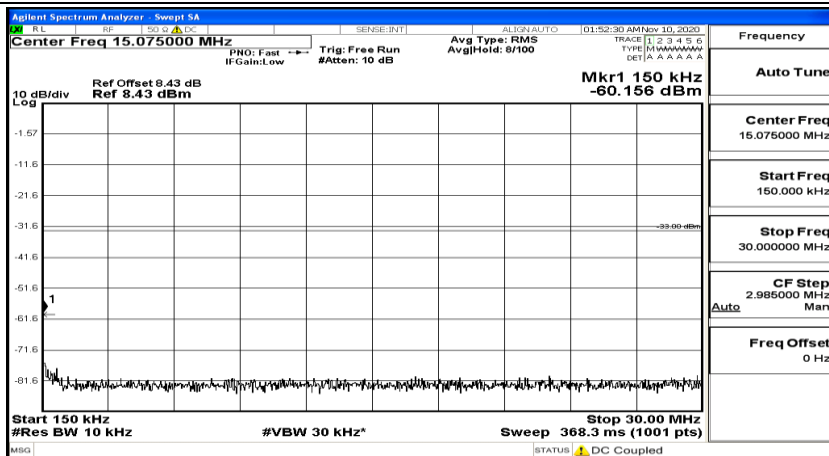

(Channel Bandwidth: 3 MHz)_LCH_QPSK_1RB#0

(Channel Bandwidth: 3 MHz)_LCH_QPSK_1RB#7

(Channel Bandwidth: 3 MHz)_LCH_QPSK_1RB#14

(Channel Bandwidth: 3 MHz)_MCH_QPSK_1RB#0

(Channel Bandwidth: 3 MHz) MCH_QPSK_1RB#7