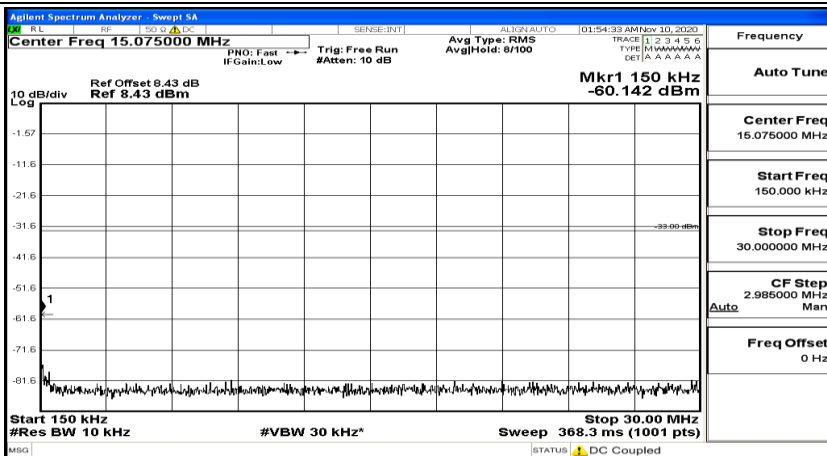

(Channel Bandwidth: 3 MHz)_HCH_16QAM_1RB#7