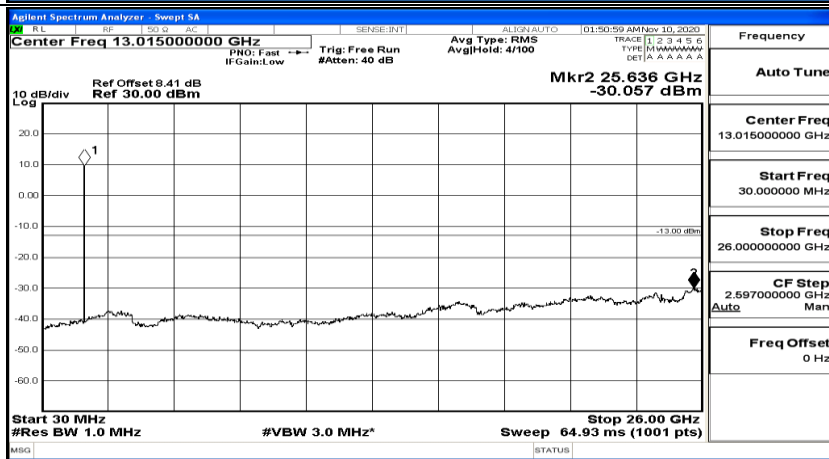

(Channel Bandwidth: 1.4 MHz)_MCH_16QAM_1RB#5

(Channel Bandwidth: 1.4 MHz)_HCH_16QAM_1RB#0

(Channel Bandwidth: 1.4 MHz) HCH_16QAM_1RB#3

(Channel Bandwidth: 1.4 MHz)_HCH_16QAM_1RB#5

Channel Bandwidth: 3 MHz

(Channel Bandwidth: 3 MHz)_LCH_QPSK_1RB#0

(Channel Bandwidth: 3 MHz)_LCH_QPSK_1RB#7

(Channel Bandwidth: 3 MHz)_LCH_QPSK_1RB#14

(Channel Bandwidth: 3 MHz)_MCH_QPSK_1RB#0

(Channel Bandwidth: 3 MHz) MCH_QPSK_1RB#7