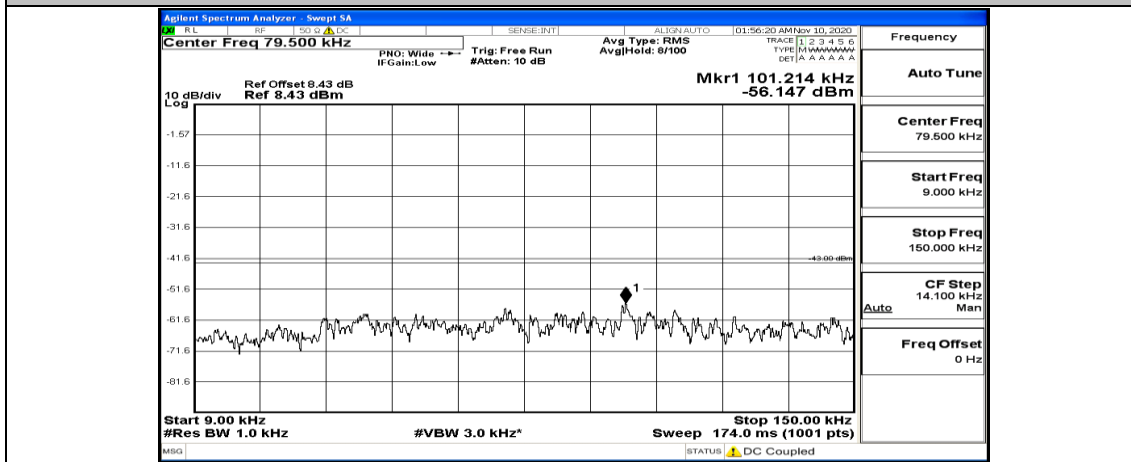

(Channel Bandwidth: 5 MHz)_MCH_QPSK_1RB#0