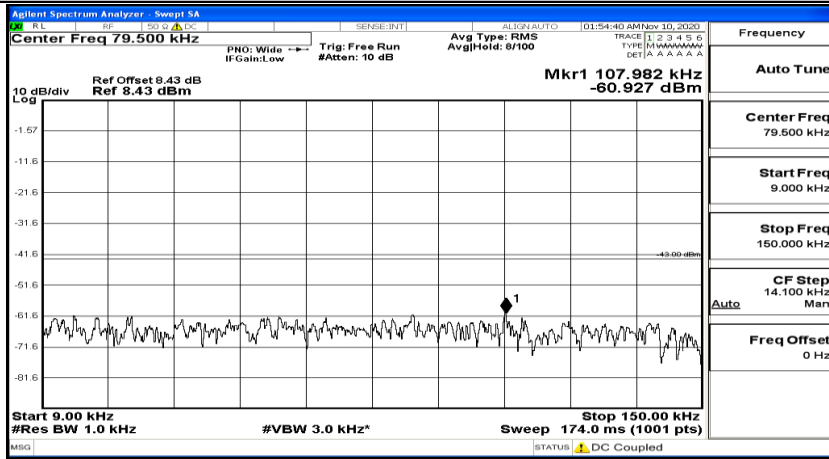

(Channel Bandwidth: 3 MHz)_HCH_16QAM_1RB#0

(Channel Bandwidth: 3 MHz)_HCH_16QAM_1RB#7

(Channel Bandwidth: 3 MHz)_HCH_16QAM_1RB#14

Channel Bandwidth: 5 MHz

(Channel Bandwidth: 5 MHz)_LCH_QPSK_1RB#0

(Channel Bandwidth: 5 MHz)_LCH_QPSK_1RB#12