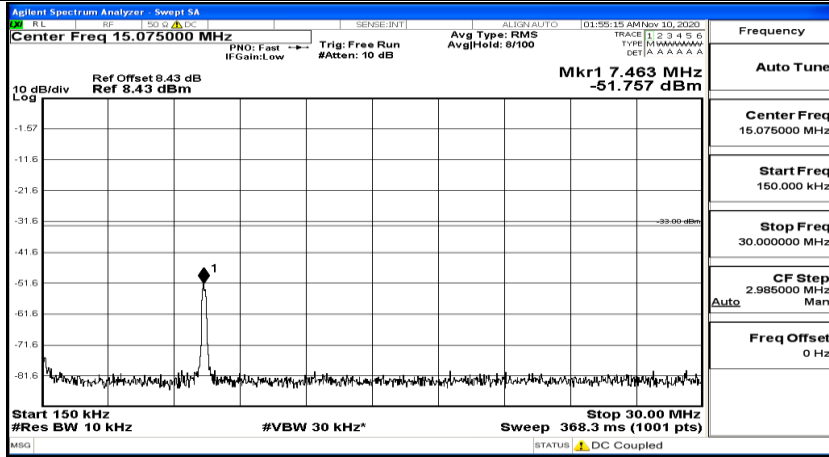

(Channel Bandwidth: 3 MHz)_HCH_16QAM_1RB#0

(Channel Bandwidth: 3 MHz)_HCH_16QAM_1RB#7

(Channel Bandwidth: 3 MHz)_HCH_16QAM_1RB#14

Channel Bandwidth: 5 MHz

(Channel Bandwidth: 5 MHz)_LCH_QPSK_1RB#0

(Channel Bandwidth: 5 MHz)_LCH_QPSK_1RB#12