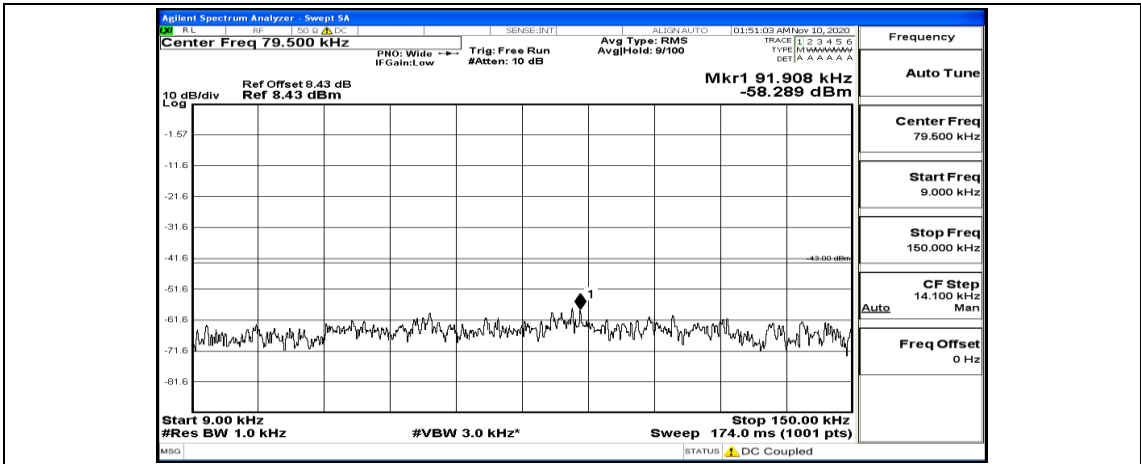

(Channel Bandwidth: 1.4 MHz)_MCH_16QAM_1RB#5

(Channel Bandwidth: 1.4 MHz)_HCH_16QAM_1RB#0

(Channel Bandwidth: 1.4 MHz) HCH_16QAM_1RB#3

(Channel Bandwidth: 1.4 MHz)_HCH_16QAM_1RB#5

Channel Bandwidth: 3 MHz

(Channel Bandwidth: 3 MHz)_LCH_QPSK_1RB#0

(Channel Bandwidth: 3 MHz)_LCH_QPSK_1RB#7

(Channel Bandwidth: 3 MHz)_LCH_QPSK_1RB#14

(Channel Bandwidth: 3 MHz)_MCH_QPSK_1RB#0

(Channel Bandwidth: 3 MHz) MCH_QPSK_1RB#7