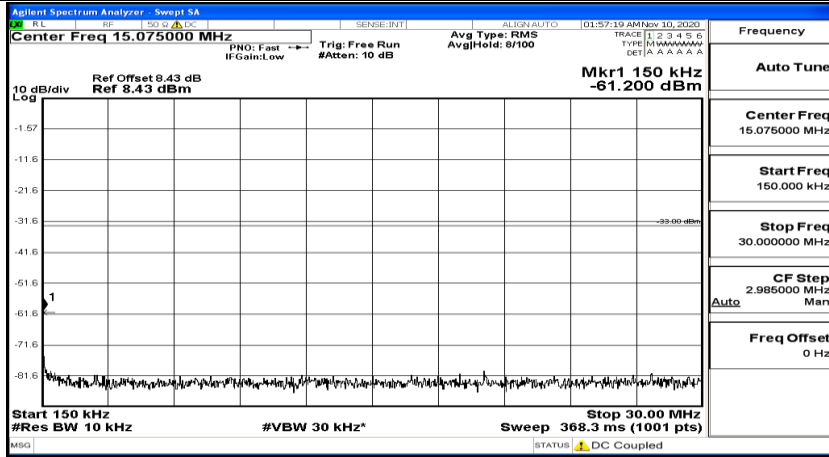

(Channel Bandwidth: 5 MHz)_MCH_16QAM_1RB#24