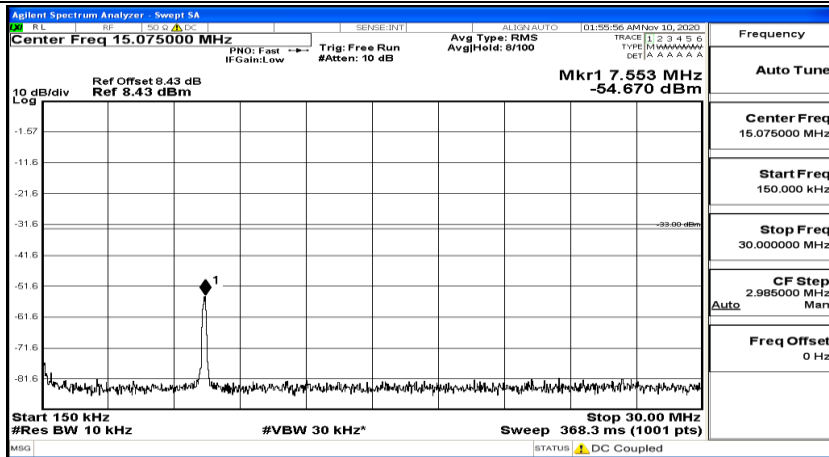

(Channel Bandwidth: 5 MHz)_HCH_QPSK_1RB#12

(Channel Bandwidth: 5 MHz)_HCH_QPSK_1RB#24

(Channel Bandwidth: 5 MHz)_LCH_16QAM_1RB#0

(Channel Bandwidth: 5 MHz)_LCH_16QAM_1RB#12

(Channel Bandwidth: 5 MHz) LCH_16QAM_1RB#24