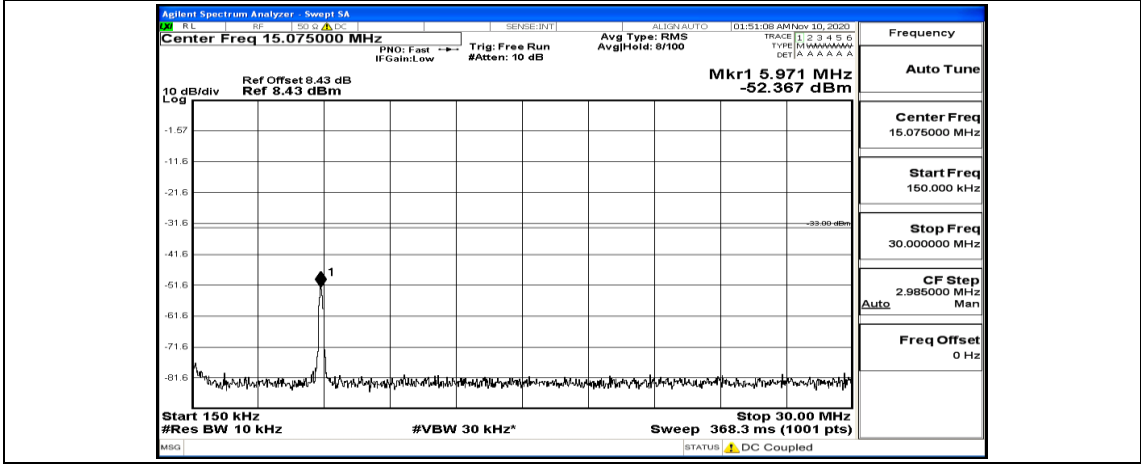

(Channel Bandwidth: 1.4 MHz)_MCH_16QAM_1RB#5

(Channel Bandwidth: 1.4 MHz)_HCH_16QAM_1RB#0

(Channel Bandwidth: 1.4 MHz) HCH_16QAM_1RB#3

(Channel Bandwidth: 1.4 MHz)_HCH_16QAM_1RB#5

Channel Bandwidth: 3 MHz

(Channel Bandwidth: 3 MHz)_LCH_QPSK_1RB#0

(Channel Bandwidth: 3 MHz)_LCH_QPSK_1RB#7

(Channel Bandwidth: 3 MHz)_LCH_QPSK_1RB#14

(Channel Bandwidth: 3 MHz)_MCH_QPSK_1RB#0

(Channel Bandwidth: 3 MHz) MCH_QPSK_1RB#7