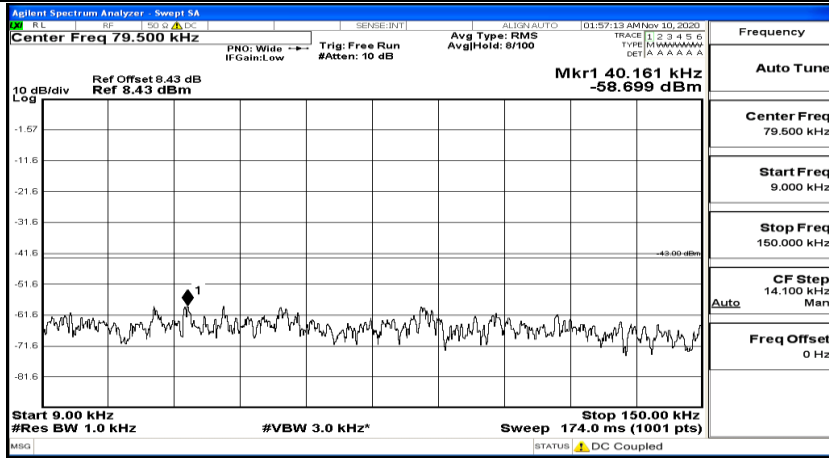

(Channel Bandwidth: 5 MHz)_MCH_16QAM_1RB#24