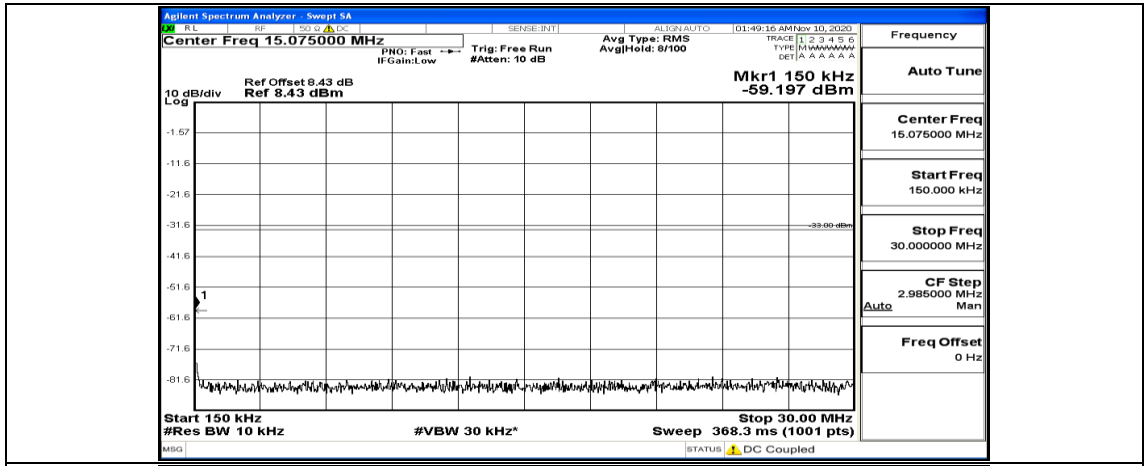

(Channel Bandwidth: 1.4 MHz)_MCH_16QAM_1RB#5

(Channel Bandwidth: 1.4 MHz)_HCH_16QAM_1RB#0

(Channel Bandwidth: 1.4 MHz) HCH_16QAM_1RB#3

(Channel Bandwidth: 1.4 MHz)_HCH_16QAM_1RB#5

Channel Bandwidth: 3 MHz

(Channel Bandwidth: 3 MHz)_LCH_QPSK_1RB#0

(Channel Bandwidth: 3 MHz)_LCH_QPSK_1RB#7

(Channel Bandwidth: 3 MHz)_LCH_QPSK_1RB#14

(Channel Bandwidth: 3 MHz)_MCH_QPSK_1RB#0

(Channel Bandwidth: 3 MHz) MCH_QPSK_1RB#7