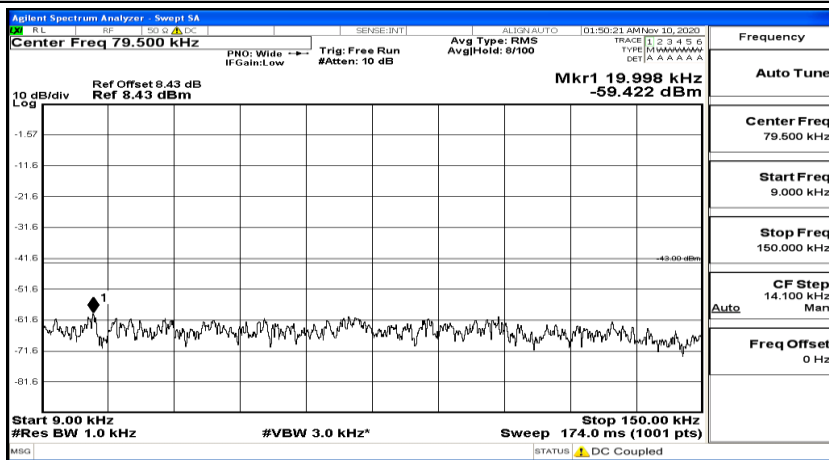

(Channel Bandwidth: 1.4 MHz)_MCH_16QAM_1RB#5

(Channel Bandwidth: 1.4 MHz)_HCH_16QAM_1RB#0

(Channel Bandwidth: 1.4 MHz) HCH_16QAM_1RB#3

(Channel Bandwidth: 1.4 MHz)_HCH_16QAM_1RB#5

Channel Bandwidth: 3 MHz

(Channel Bandwidth: 3 MHz)_LCH_QPSK_1RB#0

(Channel Bandwidth: 3 MHz)_LCH_QPSK_1RB#7

(Channel Bandwidth: 3 MHz)_LCH_QPSK_1RB#14

(Channel Bandwidth: 3 MHz)_MCH_QPSK_1RB#0

(Channel Bandwidth: 3 MHz) MCH_QPSK_1RB#7