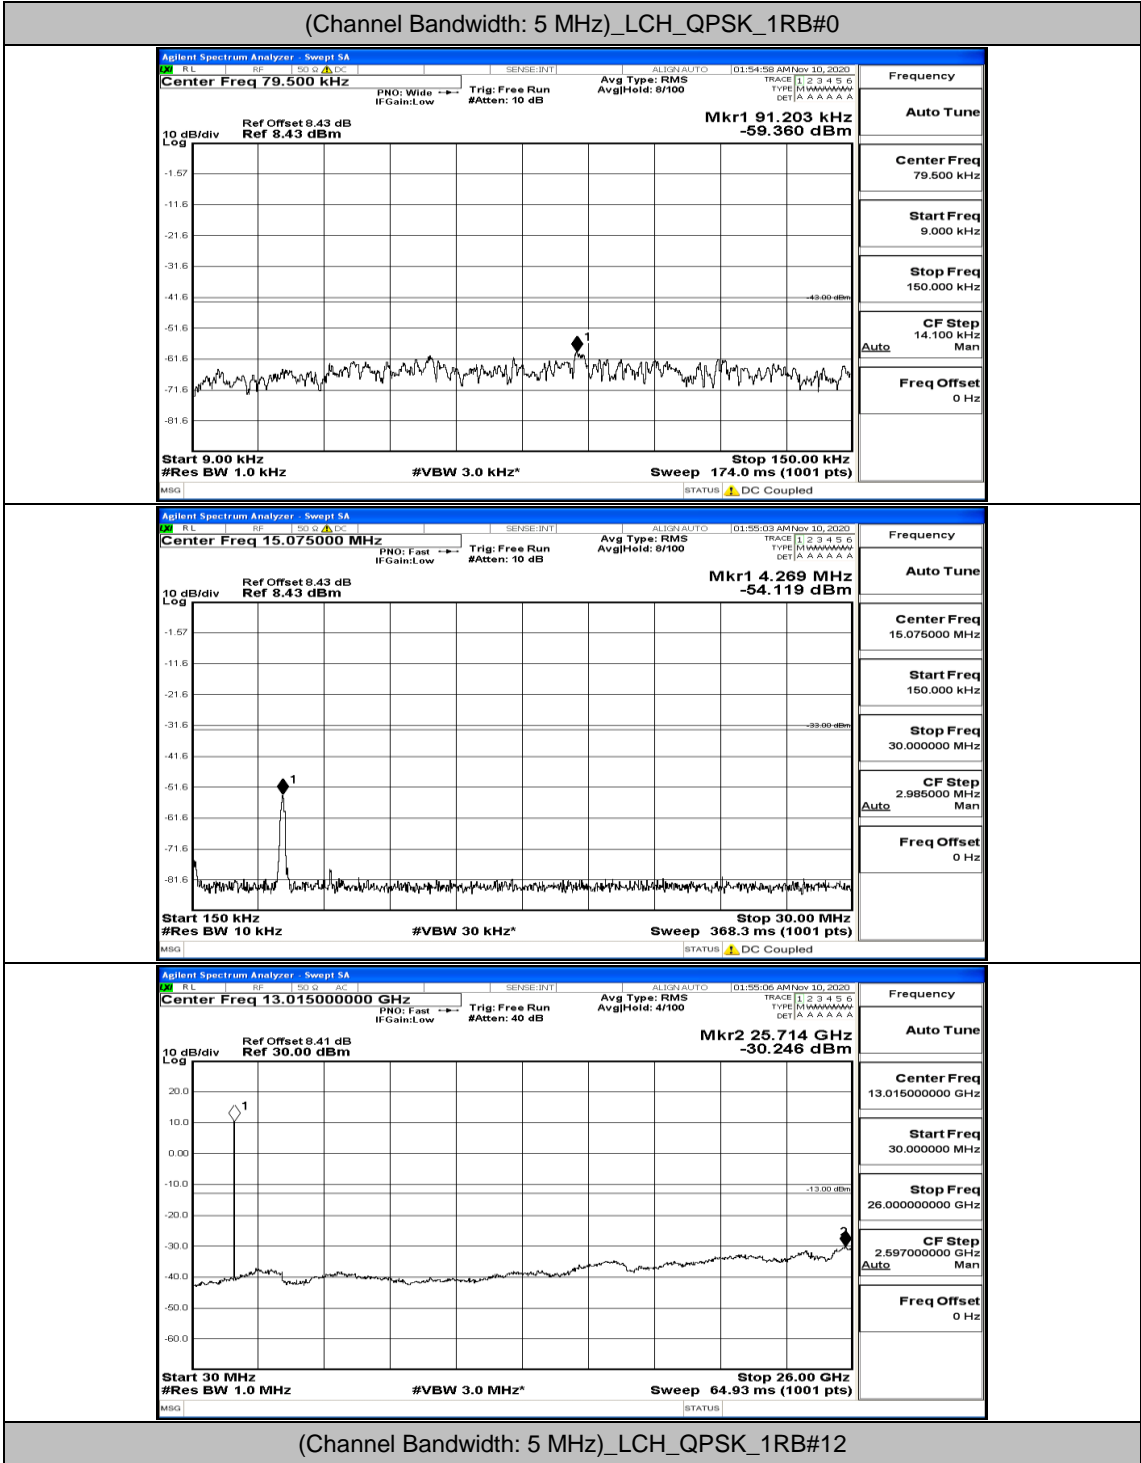

(Channel Bandwidth: 3 MHz)_HCH_16QAM_1RB#0

(Channel Bandwidth: 3 MHz)_HCH_16QAM_1RB#7

(Channel Bandwidth: 3 MHz)_HCH_16QAM_1RB#14

Channel Bandwidth: 5 MHz

(Channel Bandwidth: 5 MHz)_LCH_QPSK_1RB#0

(Channel Bandwidth: 5 MHz)_LCH_QPSK_1RB#12