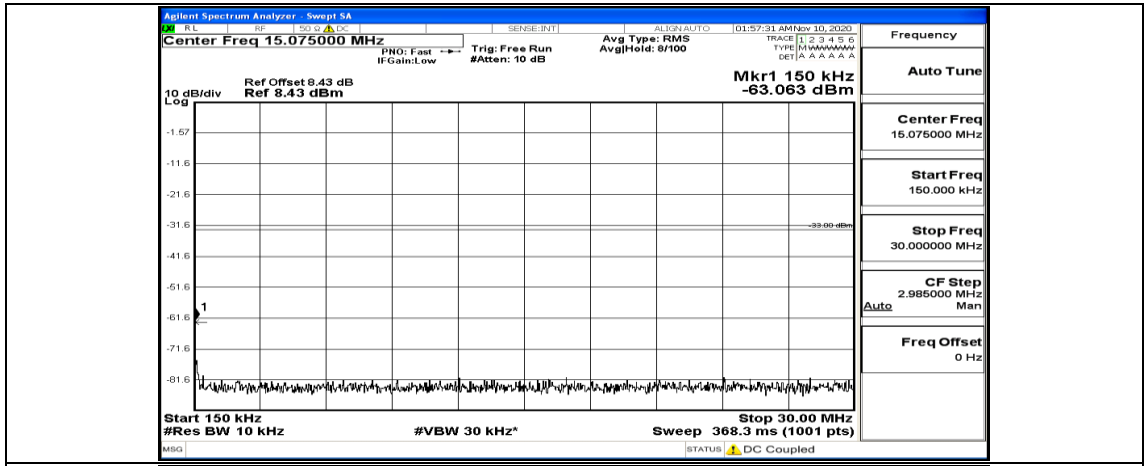

(Channel Bandwidth: 5 MHz)_MCH_16QAM_1RB#0

(Channel Bandwidth: 5 MHz)_MCH_16QAM_1RB#12

(Channel Bandwidth: 5 MHz)_MCH_16QAM_1RB#24

(Channel Bandwidth: 5 MHz)_HCH_16QAM_1RB#0

(Channel Bandwidth: 5 MHz)_HCH_16QAM_1RB#12