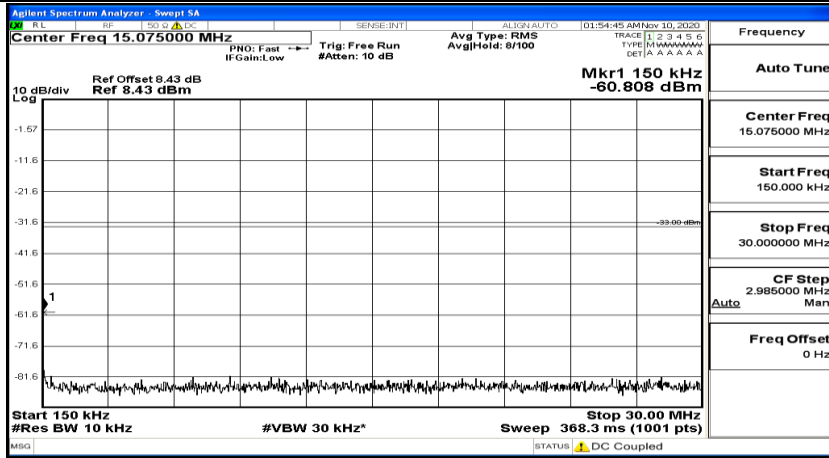

(Channel Bandwidth: 3 MHz)_HCH_16QAM_1RB#0

(Channel Bandwidth: 3 MHz)_HCH_16QAM_1RB#7

(Channel Bandwidth: 3 MHz)_HCH_16QAM_1RB#14

Channel Bandwidth: 5 MHz

(Channel Bandwidth: 5 MHz)_LCH_QPSK_1RB#0

(Channel Bandwidth: 5 MHz)_LCH_QPSK_1RB#12