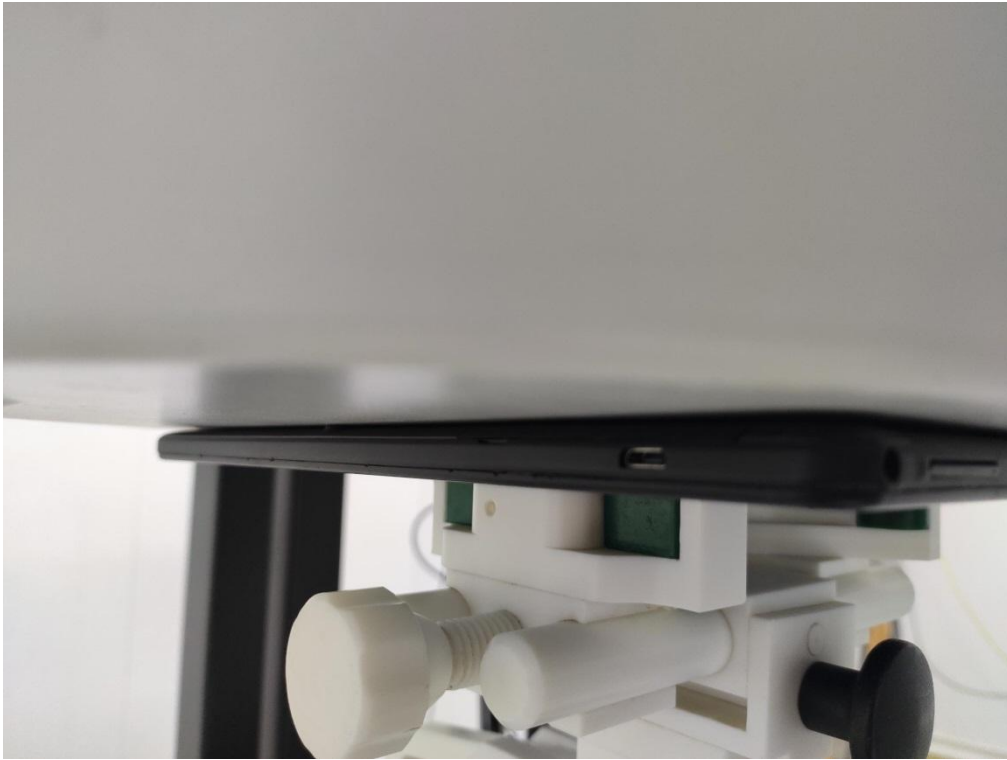

Test Setup Photos for SAR Testing

0mm body-worn Back Side Setup Photo (hotspot)

0mm body-worn Front Side Setup Photo (hotspot)

0mm body-worn Left Side Setup Photo (hotspot)

0mm body-worn Top Side Setup Photo (hotspot)

0mm body-worn Bottom Side Setup Photo (hotspot)