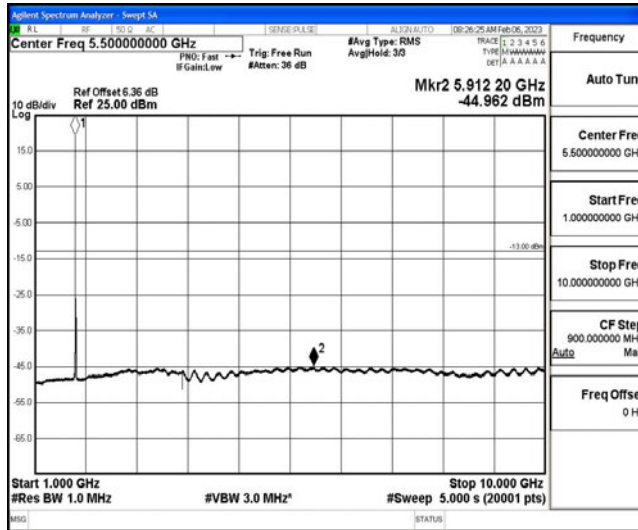

Band66-15MHz-16QAM-132047-1RB#0-Range1:0.009~0.15MHz

Band66-15MHz-16QAM-132047-1RB#0-Range2:0.15~30MHz

Band66-15MHz-16QAM-132047-1RB#0-Range3:30~1000MHz

Band66-15MHz-16QAM-132047-1RB#0-Range4:1000~10000MHz