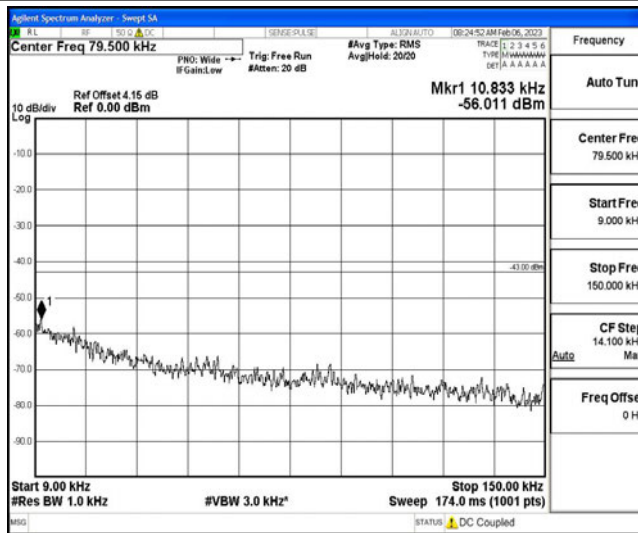

Band66-15MHz-QPSK-132047-1RB#0-Range1:0.009~0.15MHz