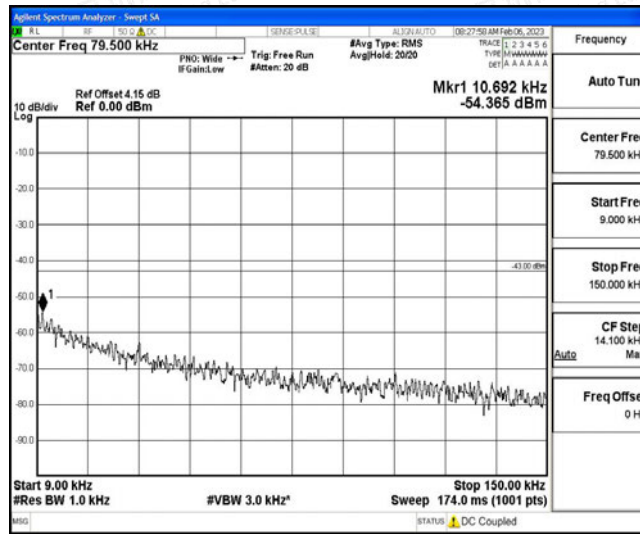

Band66-15MHz-16QAM-132322-1RB#0-Range1:0.009~0.15MHz