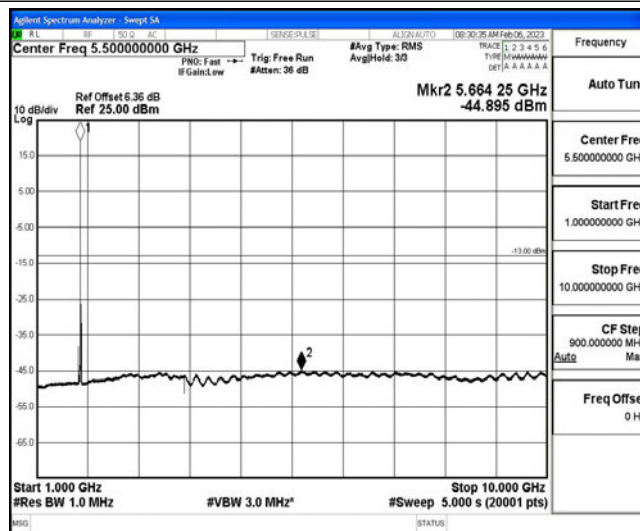

Band66-15MHz-16QAM-132597-1RB#0-Range4:1000~10000MHz