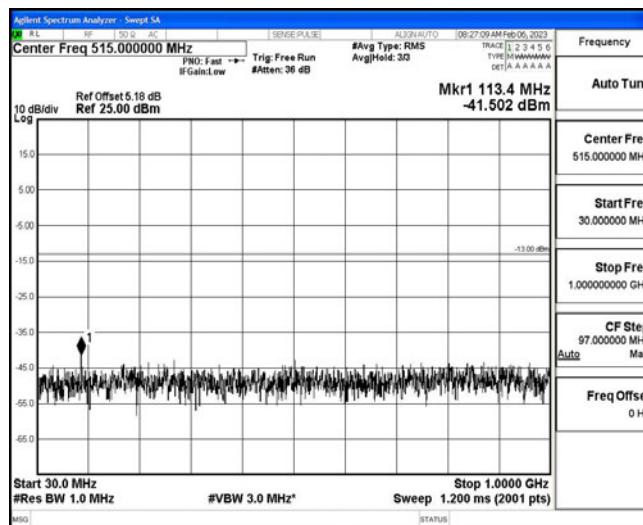

Band66-15MHz-QPSK-132322-1RB#0-Range3:30~1000MHz