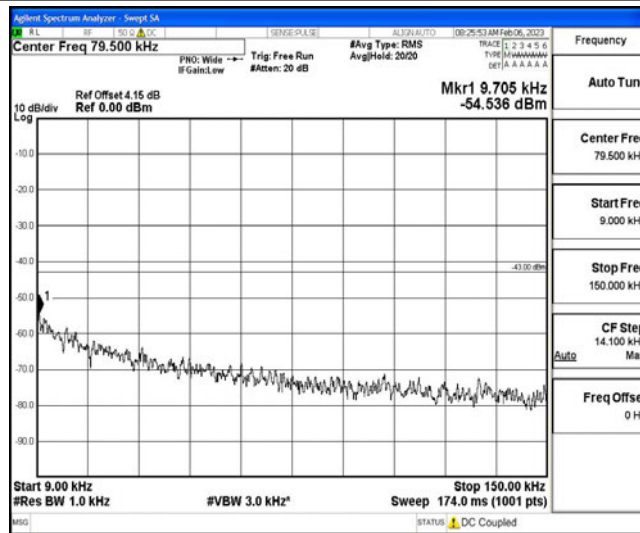

Band66-15MHz-16QAM-132047-1RB#0-Range1:0.009~0.15MHz