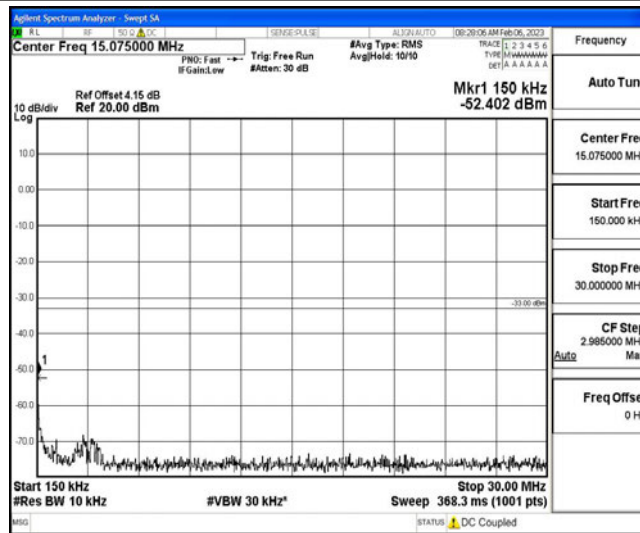

Band66-15MHz-16QAM-132047-1RB#0-Range5:10000~20000MHz

Band66-15MHz-16QAM-132322-1RB#0-Range1:0.009~0.15MHz

Band66-15MHz-16QAM-132322-1RB#0-Range2:0.15~30MHz

Band66-15MHz-16QAM-132322-1RB#0-Range3:30~1000MHz