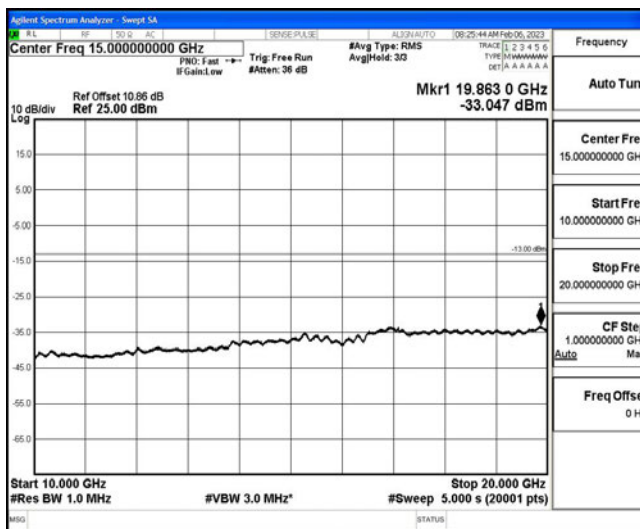

Band66-15MHz-QPSK-132047-1RB#0-Range1:0.009~0.15MHz

Band66-15MHz-QPSK-132047-1RB#0-Range2:0.15~30MHz

Band66-15MHz-QPSK-132047-1RB#0-Range3:30~1000MHz

Band66-15MHz-QPSK-132047-1RB#0-Range4:1000~10000MHz

Band66-15MHz-QPSK-132047-1RB#0-Range5:10000~20000MHz

Band66-15MHz-QPSK-132322-1RB#0-Range1:0.009~0.15MHz

Band66-15MHz-QPSK-132322-1RB#0-Range2:0.15~30MHz

Band66-15MHz-QPSK-132322-1RB#0-Range3:30~1000MHz

Band66-15MHz-QPSK-132322-1RB#0-Range4:1000~10000MHz

Band66-15MHz-QPSK-132322-1RB#0-Range5:10000~20000MHz