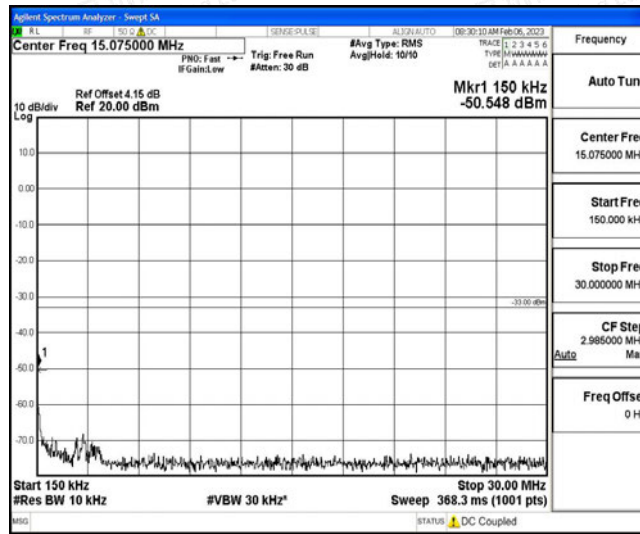

Band66-15MHz-16QAM-132322-1RB#0-Range4:1000~10000MHz

Band66-15MHz-16QAM-132322-1RB#0-Range5:10000~20000MHz

Band66-15MHz-16QAM-132597-1RB#0-Range1:0.009~0.15MHz

Band66-15MHz-16QAM-132597-1RB#0-Range2:0.15~30MHz