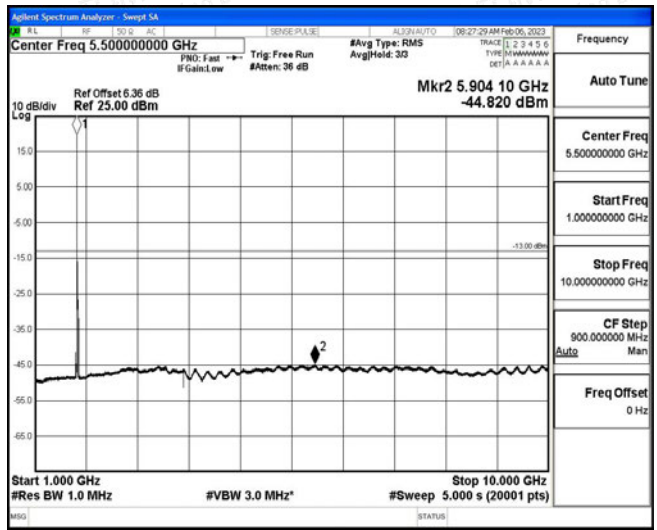

Band66-15MHz-QPSK-132322-1RB#0-Range1:0.009~0.15MHz

Band66-15MHz-QPSK-132322-1RB#0-Range2:0.15~30MHz

Band66-15MHz-QPSK-132322-1RB#0-Range3:30~1000MHz

Band66-15MHz-QPSK-132322-1RB#0-Range4:1000~10000MHz

Band66-15MHz-QPSK-132322-1RB#0-Range5:10000~20000MHz