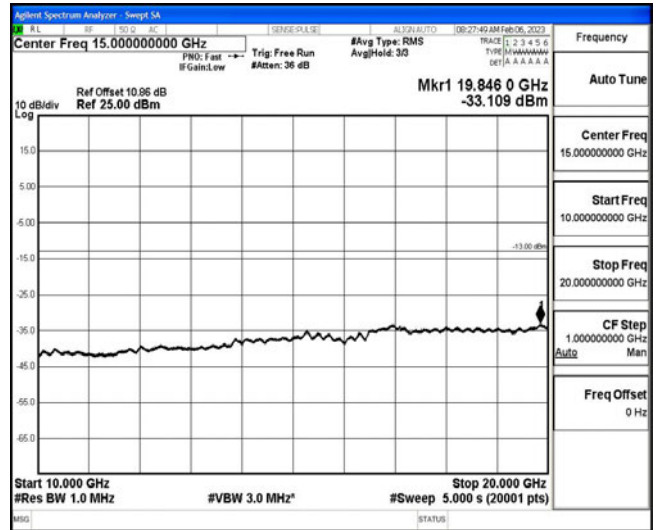

Band66-15MHz-QPSK-132322-1RB#0-Range1:0.009~0.15MHz

Band66-15MHz-QPSK-132322-1RB#0-Range2:0.15~30MHz

Band66-15MHz-QPSK-132322-1RB#0-Range3:30~1000MHz

Band66-15MHz-QPSK-132322-1RB#0-Range4:1000~10000MHz

Band66-15MHz-QPSK-132322-1RB#0-Range5:10000~20000MHz