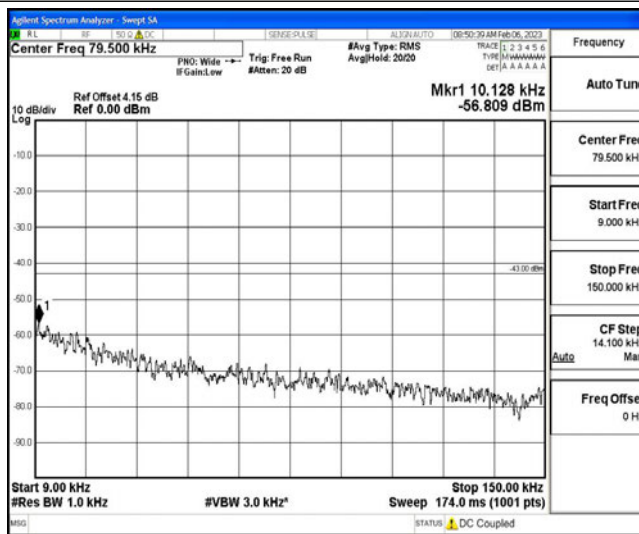

Band66-20MHz-16QAM-132572-1RB#0-Range1:0.009~0.15MHz