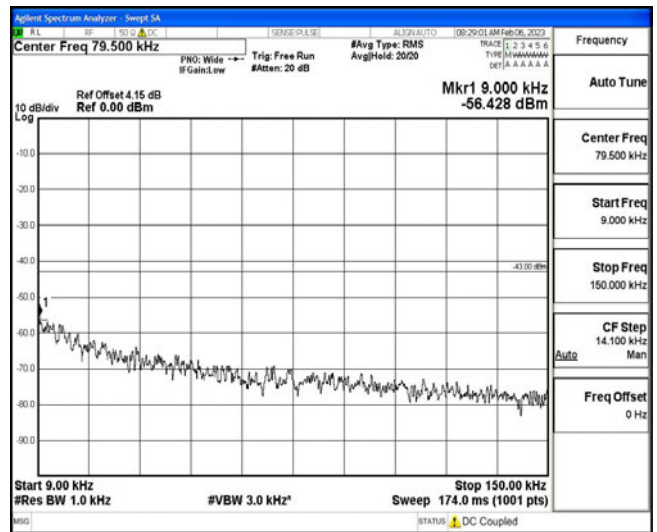

Band66-15MHz-QPSK-132597-1RB#0-Range1:0.009~0.15MHz