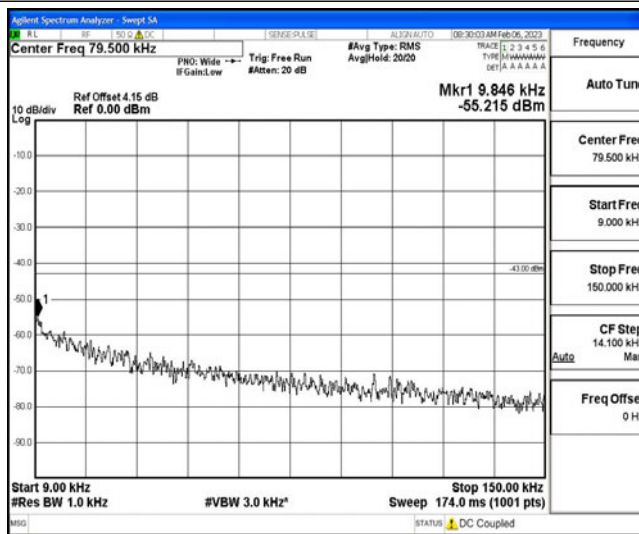

Band66-15MHz-16QAM-132597-1RB#0-Range1:0.009~0.15MHz