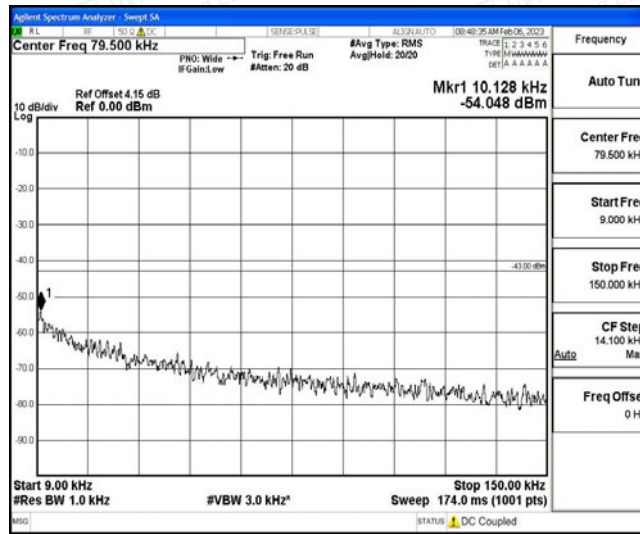

Band66-20MHz-16QAM-132322-1RB#0-Range1:0.009~0.15MHz