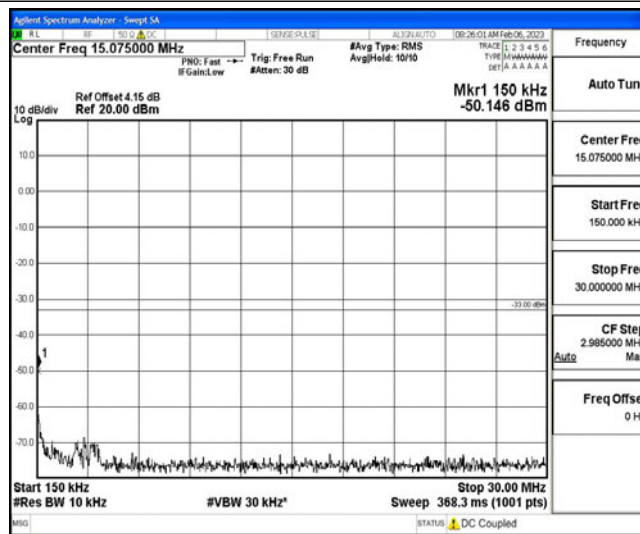

Band66-15MHz-16QAM-132047-1RB#0-Range2:0.15~30MHz