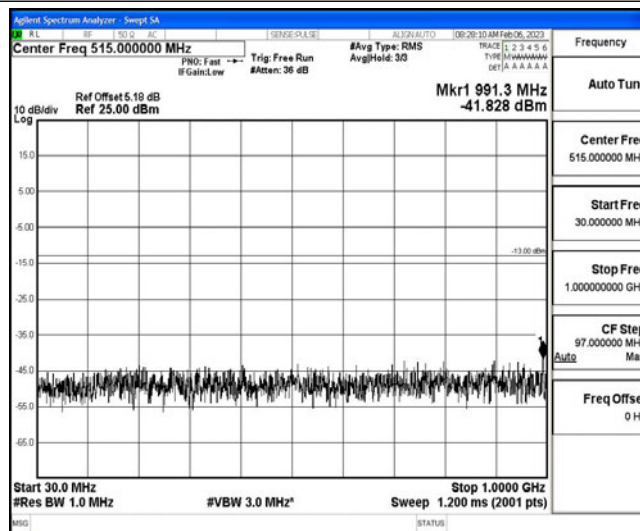

Band66-15MHz-16QAM-132047-1RB#0-Range5:10000~20000MHz

Band66-15MHz-16QAM-132322-1RB#0-Range1:0.009~0.15MHz

Band66-15MHz-16QAM-132322-1RB#0-Range2:0.15~30MHz

Band66-15MHz-16QAM-132322-1RB#0-Range3:30~1000MHz