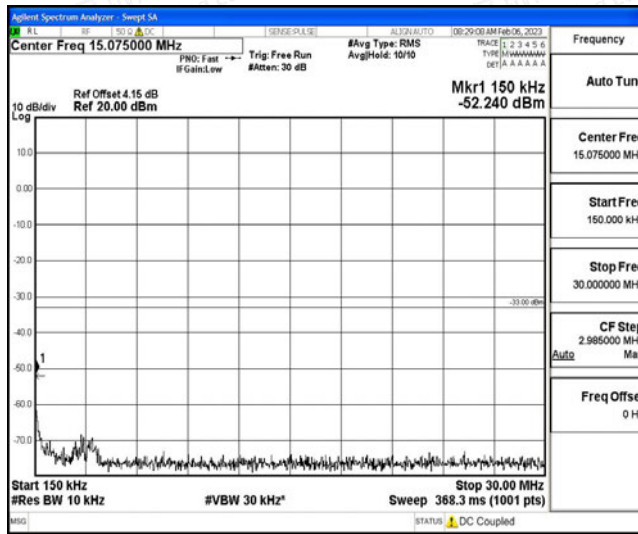

Band66-15MHz-QPSK-132597-1RB#0-Range2:0.15~30MHz