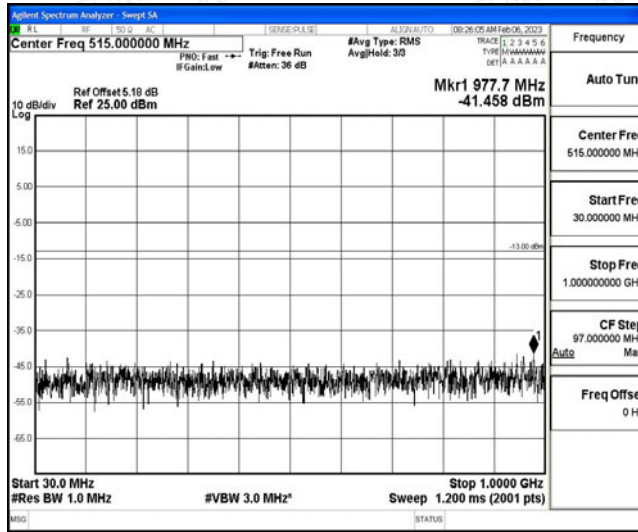

Band66-15MHz-16QAM-132047-1RB#0-Range1:0.009~0.15MHz

Band66-15MHz-16QAM-132047-1RB#0-Range2:0.15~30MHz

Band66-15MHz-16QAM-132047-1RB#0-Range3:30~1000MHz

Band66-15MHz-16QAM-132047-1RB#0-Range4:1000~10000MHz