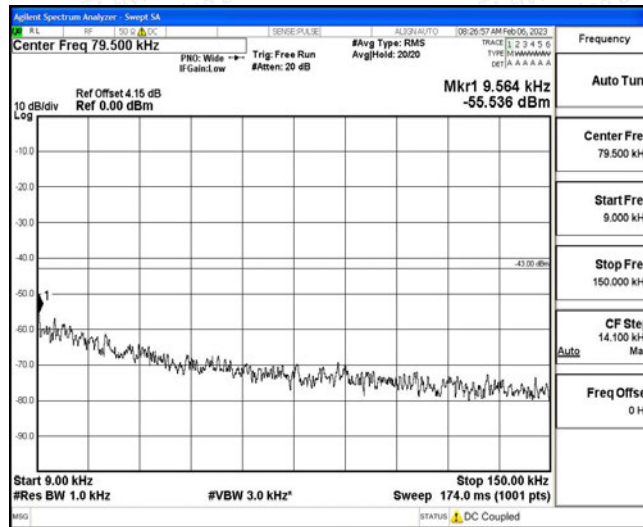

Band66-15MHz-QPSK-132322-1RB#0-Range1:0.009~0.15MHz