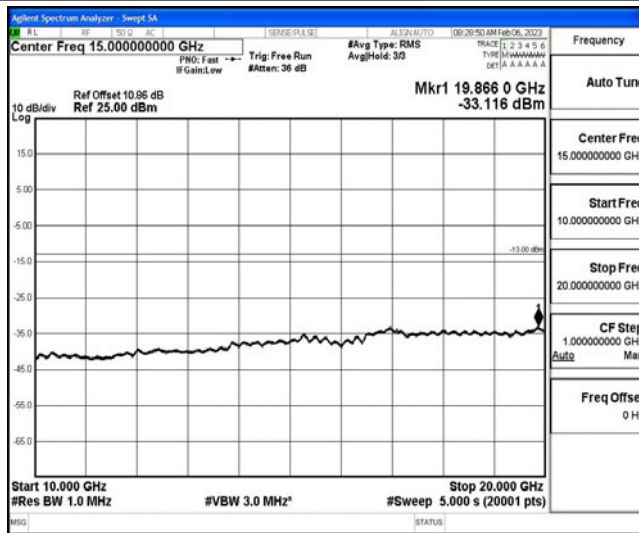

Band66-15MHz-16QAM-132322-1RB#0-Range5:10000~20000MHz