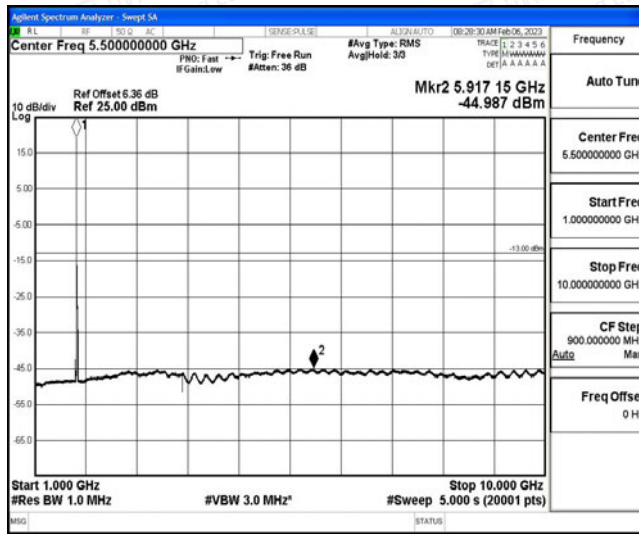

Band66-15MHz-16QAM-132322-1RB#0-Range4:1000~10000MHz