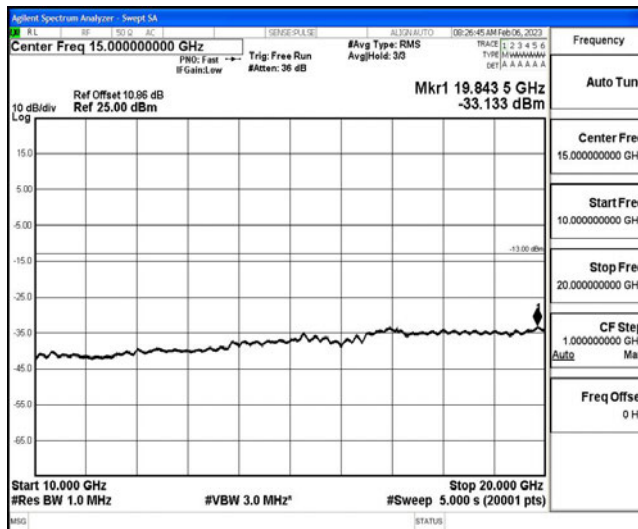

Band66-15MHz-16QAM-132047-1RB#0-Range5:10000~20000MHz