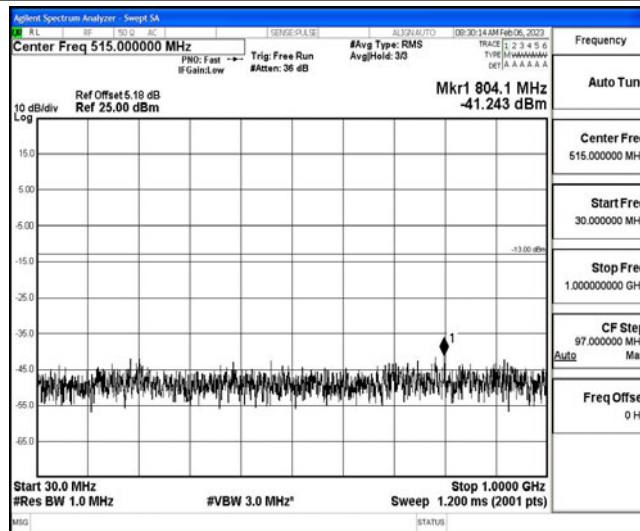

Band66-15MHz-16QAM-132597-1RB#0-Range3:30~1000MHz