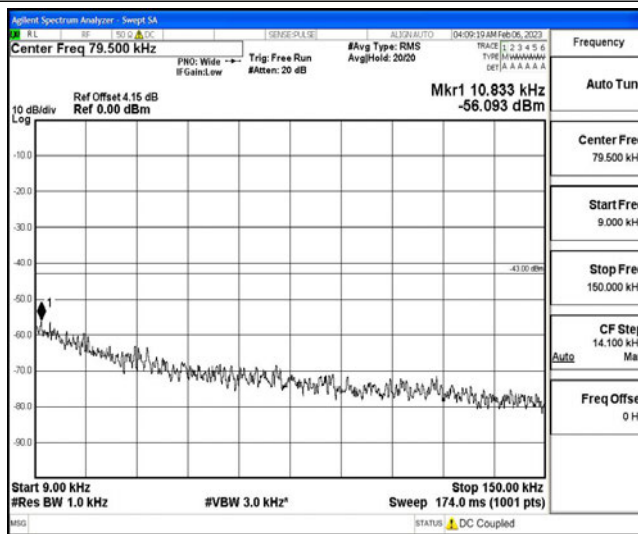

Band66-1.4MHz-16QAM-132665-1RB#0-Range1:0.009~0.15MHz