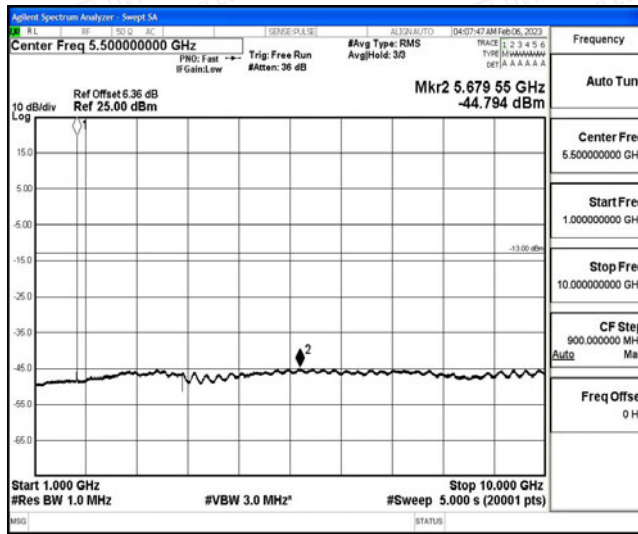

Band66-1.4MHz-16QAM-132322-1RB#0-Range1:0.009~0.15MHz

Band66-1.4MHz-16QAM-132322-1RB#0-Range2:0.15~30MHz

Band66-1.4MHz-16QAM-132322-1RB#0-Range3:30~1000MHz

Band66-1.4MHz-16QAM-132322-1RB#0-Range4:1000~10000MHz