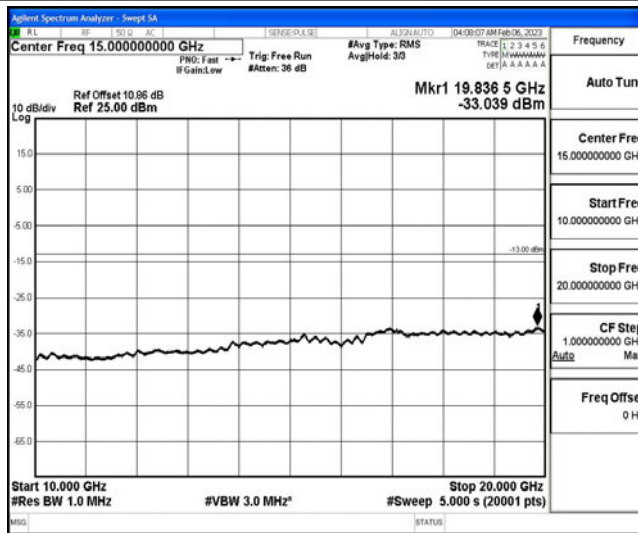

Band66-1.4MHz-16QAM-132322-1RB#0-Range5:10000~20000MHz