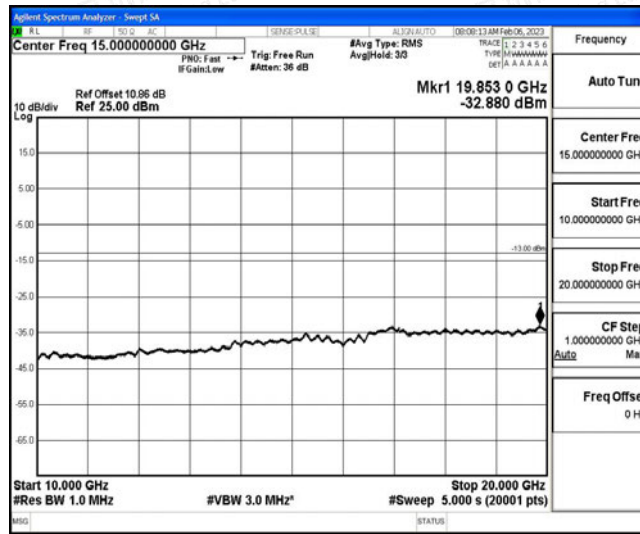

Band66-5MHz-QPSK-132647-1RB#0-Range5:10000~20000MHz