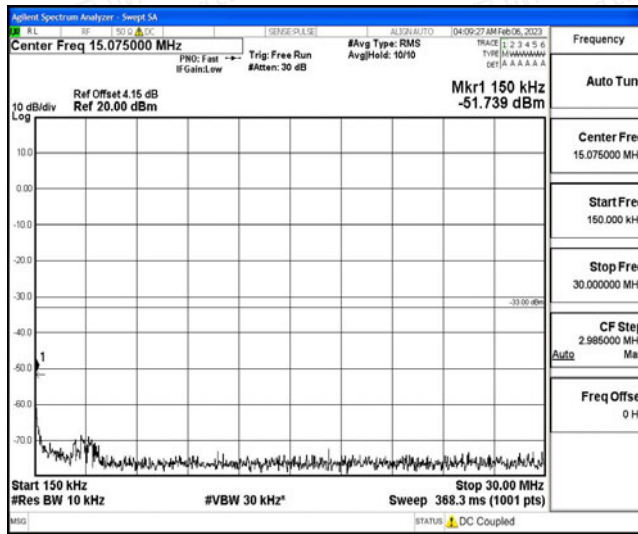

Band66-1.4MHz-16QAM-132322-1RB#0-Range5:10000~20000MHz

Band66-1.4MHz-16QAM-132665-1RB#0-Range1:0.009~0.15MHz

Band66-1.4MHz-16QAM-132665-1RB#0-Range2:0.15~30MHz

Band66-1.4MHz-16QAM-132665-1RB#0-Range3:30~1000MHz