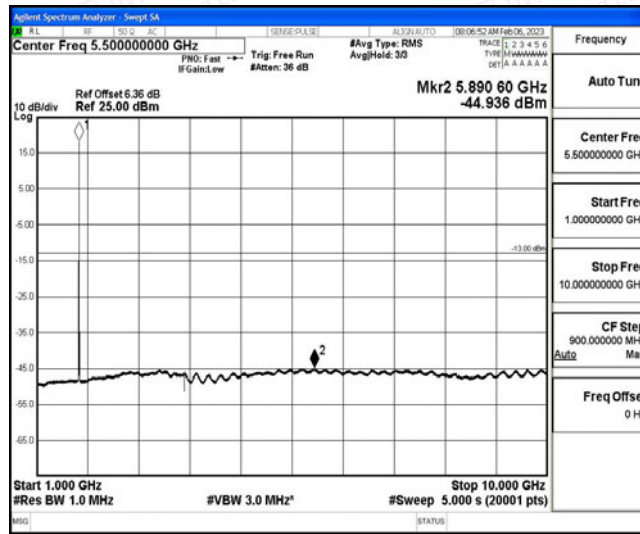

Band66-5MHz-16QAM-132322-1RB#0-Range2:0.15~30MHz

Band66-5MHz-16QAM-132322-1RB#0-Range3:30~1000MHz

Band66-5MHz-16QAM-132322-1RB#0-Range4:1000~10000MHz

Band66-5MHz-16QAM-132322-1RB#0-Range5:10000~20000MHz

Band66-5MHz-16QAM-132647-1RB#0-Range1:0.009~0.15MHz