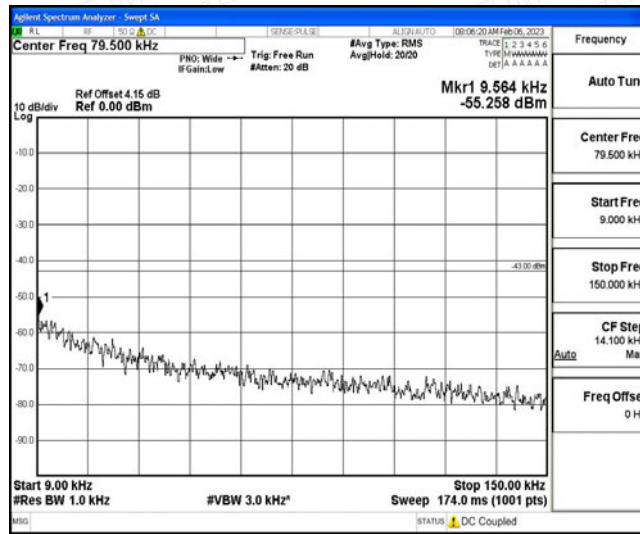

Band66-5MHz-16QAM-131997-1RB#0-Range2:0.15~30MHz

Band66-5MHz-16QAM-131997-1RB#0-Range3:30~1000MHz

Band66-5MHz-16QAM-131997-1RB#0-Range4:1000~10000MHz

Band66-5MHz-16QAM-131997-1RB#0-Range5:10000~20000MHz

Band66-5MHz-16QAM-132322-1RB#0-Range1:0.009~0.15MHz