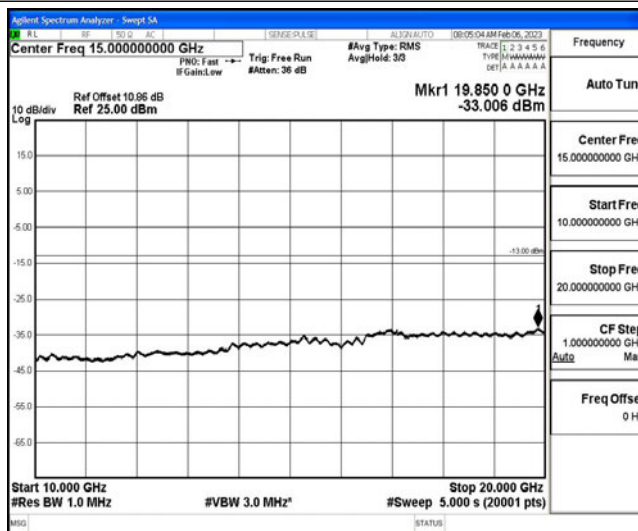

Band66-5MHz-16QAM-131997-1RB#0-Range2:0.15~30MHz

Band66-5MHz-16QAM-131997-1RB#0-Range3:30~1000MHz

Band66-5MHz-16QAM-131997-1RB#0-Range4:1000~10000MHz

Band66-5MHz-16QAM-131997-1RB#0-Range5:10000~20000MHz

Band66-5MHz-16QAM-132322-1RB#0-Range1:0.009~0.15MHz