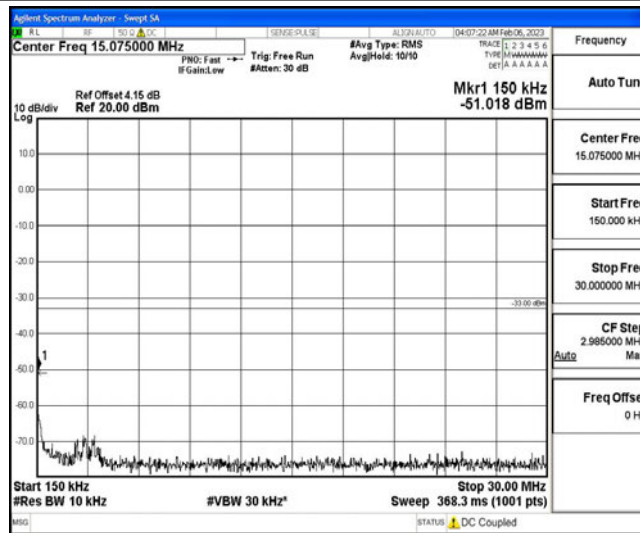

Band66-1.4MHz-16QAM-132322-1RB#0-Range2:0.15~30MHz