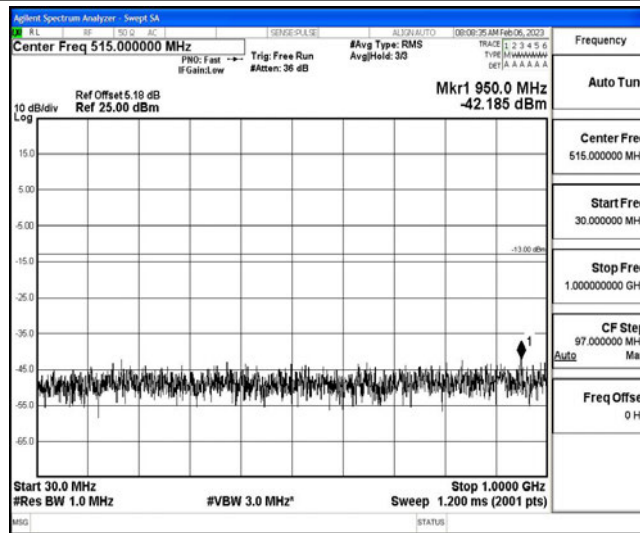

Band66-5MHz-16QAM-132647-1RB#0-Range3:30~1000MHz