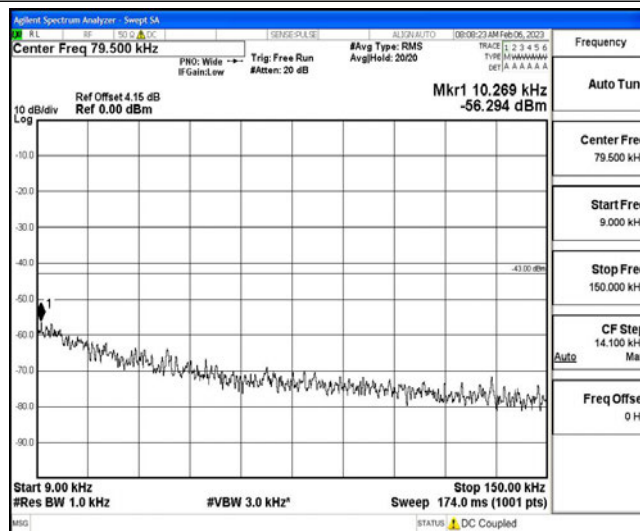

Band66-5MHz-16QAM-132322-1RB#0-Range2:0.15~30MHz

Band66-5MHz-16QAM-132322-1RB#0-Range3:30~1000MHz

Band66-5MHz-16QAM-132322-1RB#0-Range4:1000~10000MHz

Band66-5MHz-16QAM-132322-1RB#0-Range5:10000~20000MHz

Band66-5MHz-16QAM-132647-1RB#0-Range1:0.009~0.15MHz