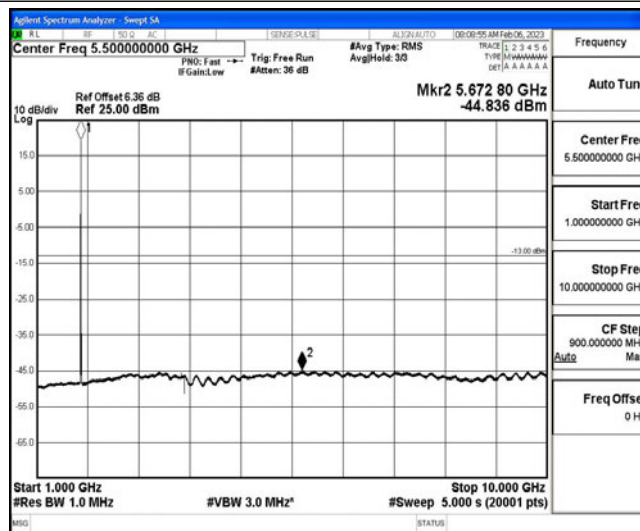

Band66-5MHz-16QAM-132647-1RB#0-Range4:1000~10000MHz