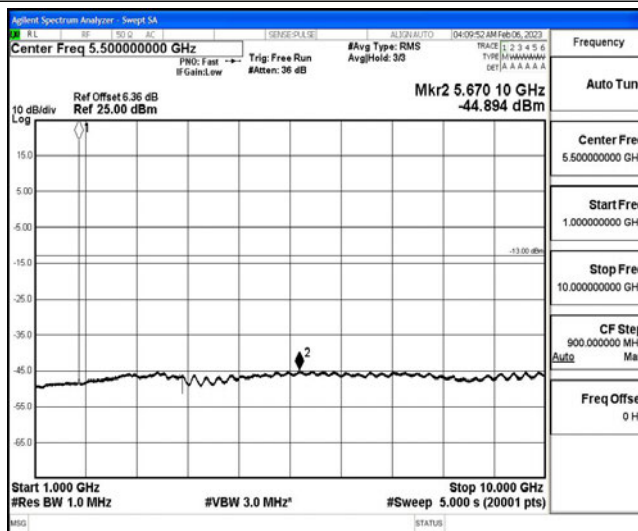

Band66-1.4MHz-16QAM-132665-1RB#0-Range4:1000~10000MHz