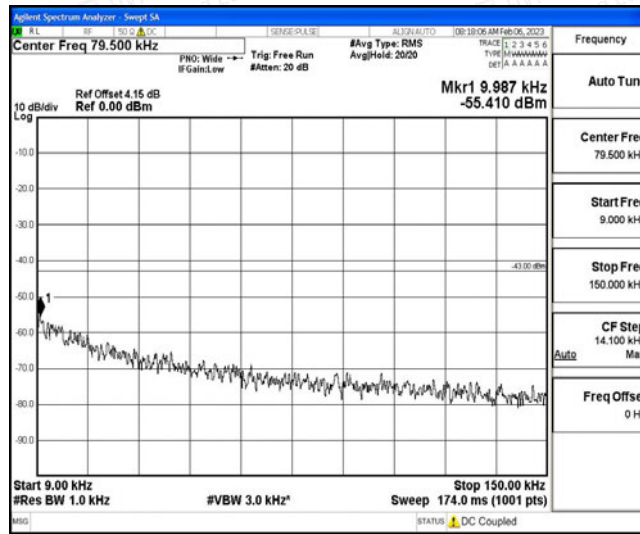

Band66-10MHz-16QAM-132322-1RB#0-Range1:0.009~0.15MHz