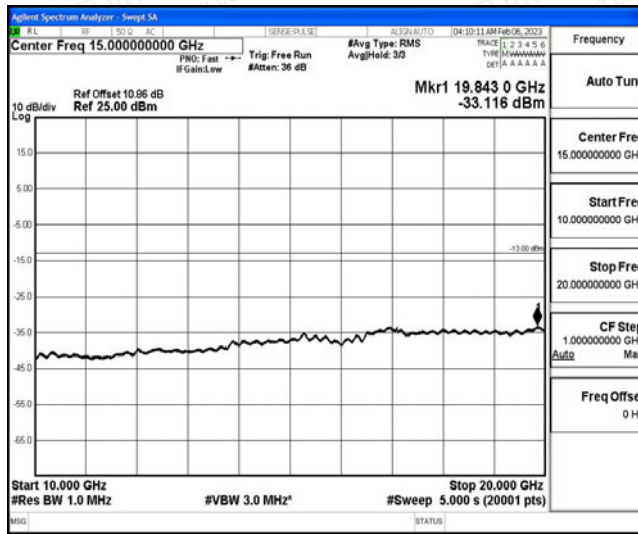

Band66-1.4MHz-16QAM-132665-1RB#0-Range5:10000~20000MHz