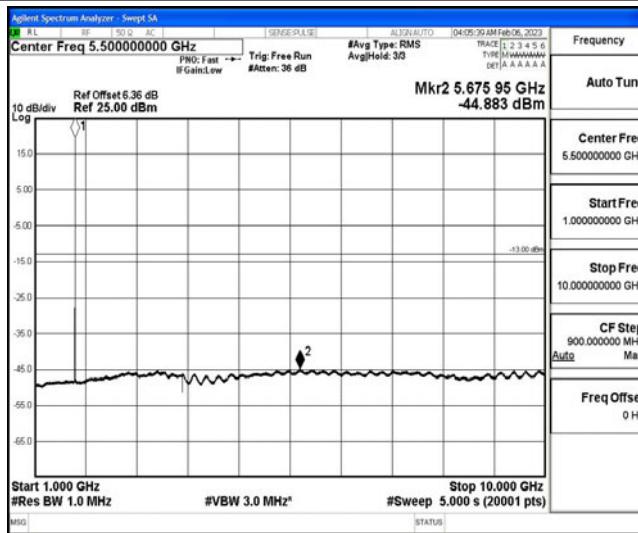

Band66-1.4MHz-16QAM-131979-1RB#0-Range2:0.15~30MHz

Band66-1.4MHz-16QAM-131979-1RB#0-Range3:30~1000MHz

Band66-1.4MHz-16QAM-131979-1RB#0-Range4:1000~10000MHz

Band66-1.4MHz-16QAM-131979-1RB#0-Range5:10000~20000MHz