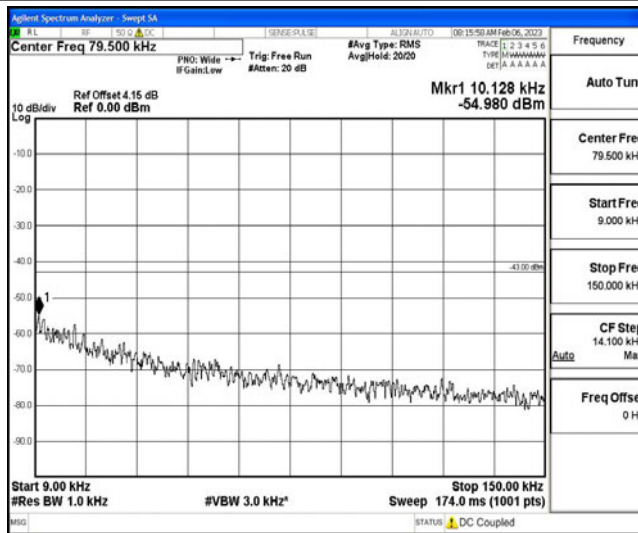

Band66-10MHz-16QAM-132022-1RB#0-Range1:0.009~0.15MHz