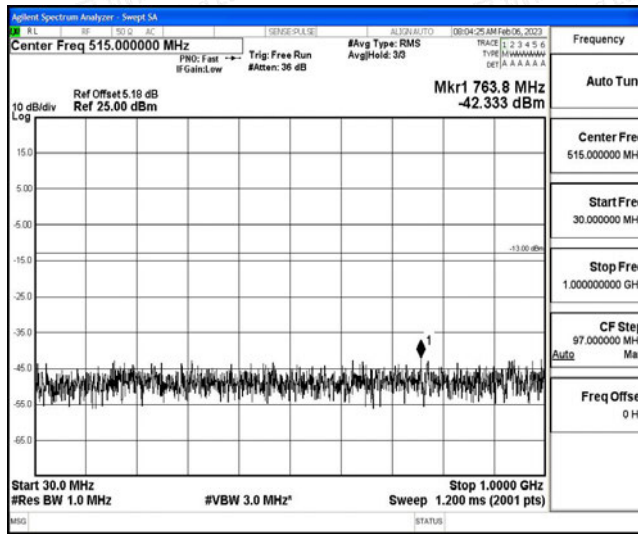

Band66-5MHz-16QAM-131997-1RB#0-Range2:0.15~30MHz

Band66-5MHz-16QAM-131997-1RB#0-Range3:30~1000MHz

Band66-5MHz-16QAM-131997-1RB#0-Range4:1000~10000MHz

Band66-5MHz-16QAM-131997-1RB#0-Range5:10000~20000MHz

Band66-5MHz-16QAM-132322-1RB#0-Range1:0.009~0.15MHz