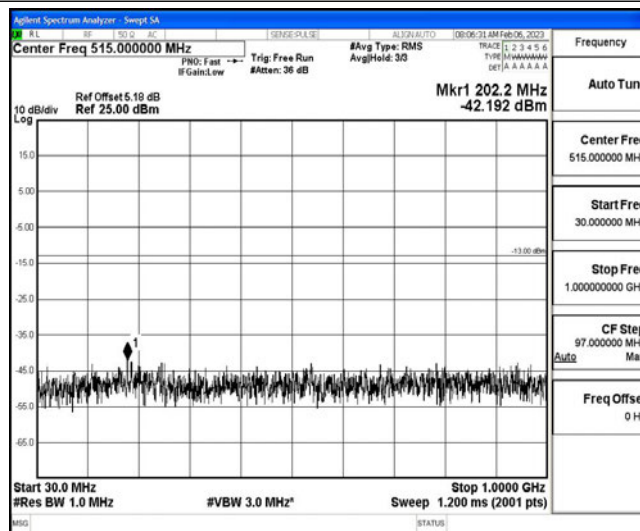

Band66-5MHz-16QAM-132322-1RB#0-Range3:30~1000MHz