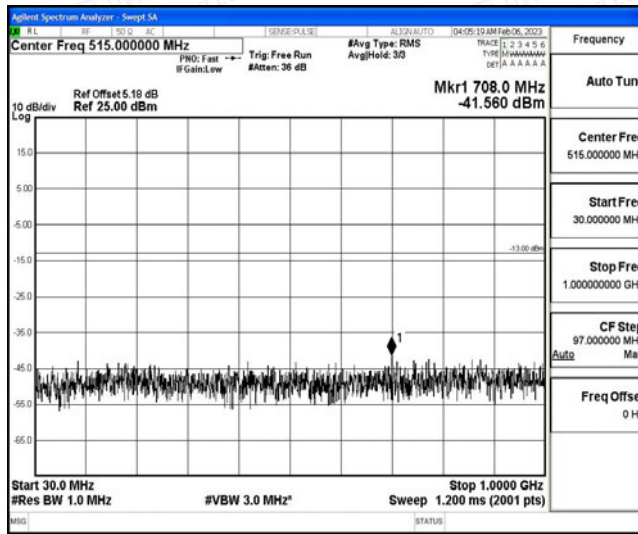

Band66-1.4MHz-16QAM-131979-1RB#0-Range3:30~1000MHz