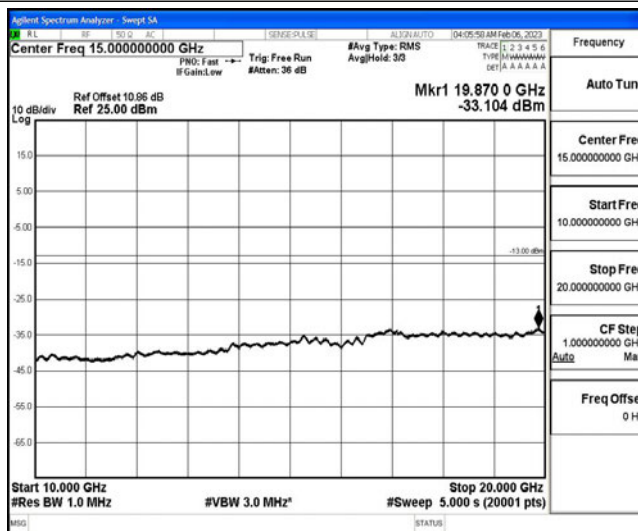

Band66-1.4MHz-16QAM-131979-1RB#0-Range2:0.15~30MHz

Band66-1.4MHz-16QAM-131979-1RB#0-Range3:30~1000MHz

Band66-1.4MHz-16QAM-131979-1RB#0-Range4:1000~10000MHz

Band66-1.4MHz-16QAM-131979-1RB#0-Range5:10000~20000MHz