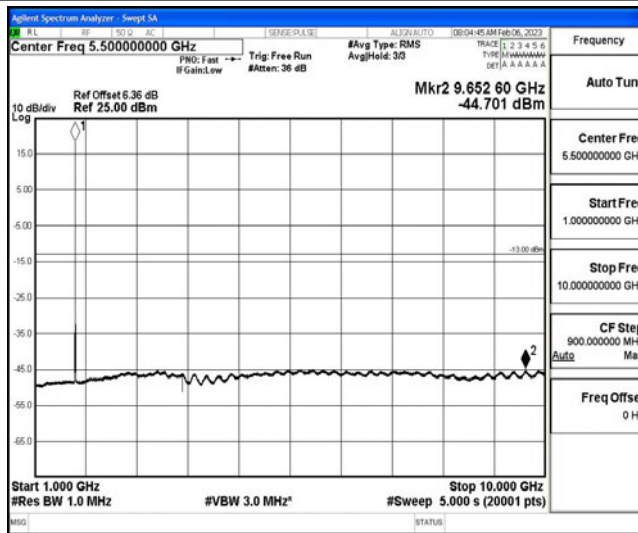

Band66-5MHz-16QAM-131997-1RB#0-Range2:0.15~30MHz

Band66-5MHz-16QAM-131997-1RB#0-Range3:30~1000MHz

Band66-5MHz-16QAM-131997-1RB#0-Range4:1000~10000MHz

Band66-5MHz-16QAM-131997-1RB#0-Range5:10000~20000MHz

Band66-5MHz-16QAM-132322-1RB#0-Range1:0.009~0.15MHz