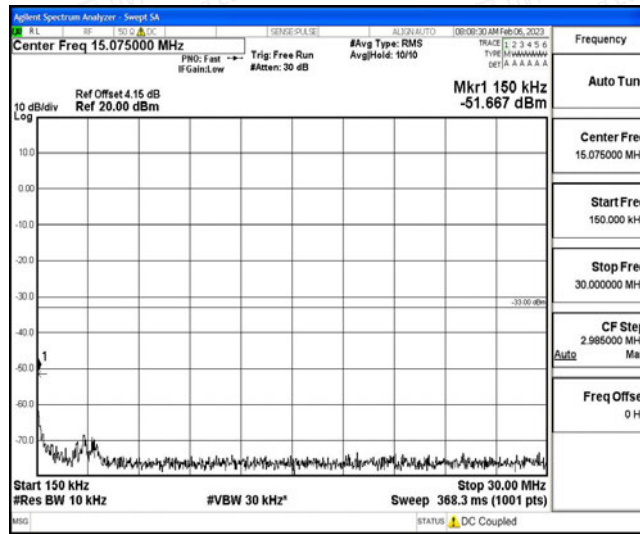

Band66-5MHz-16QAM-132647-1RB#0-Range2:0.15~30MHz