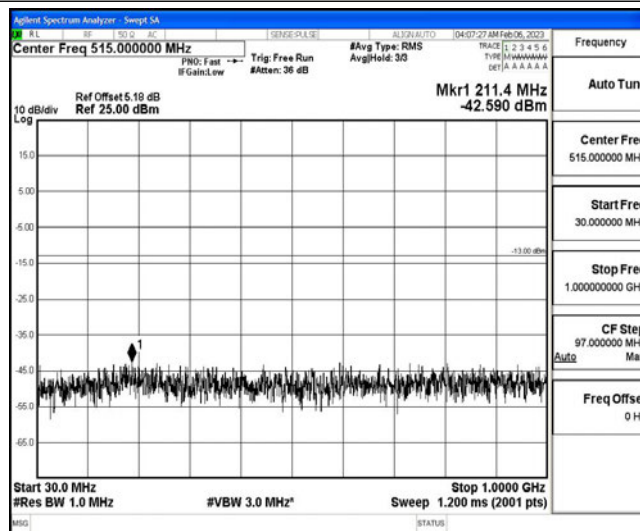

Band66-1.4MHz-16QAM-132322-1RB#0-Range3:30~1000MHz