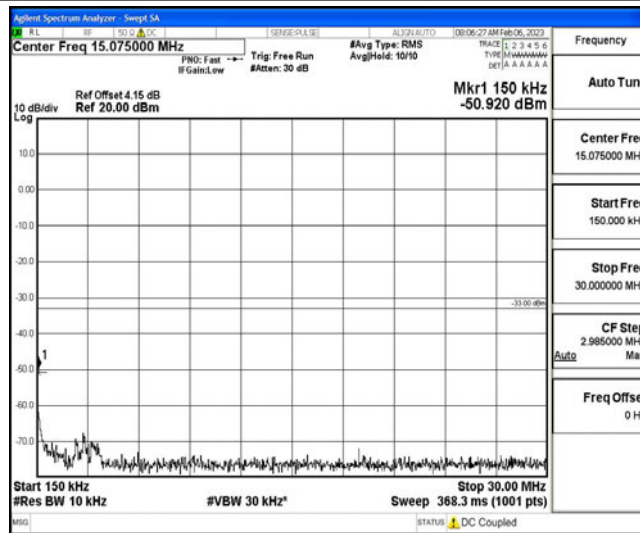

Band66-5MHz-16QAM-132322-1RB#0-Range2:0.15~30MHz