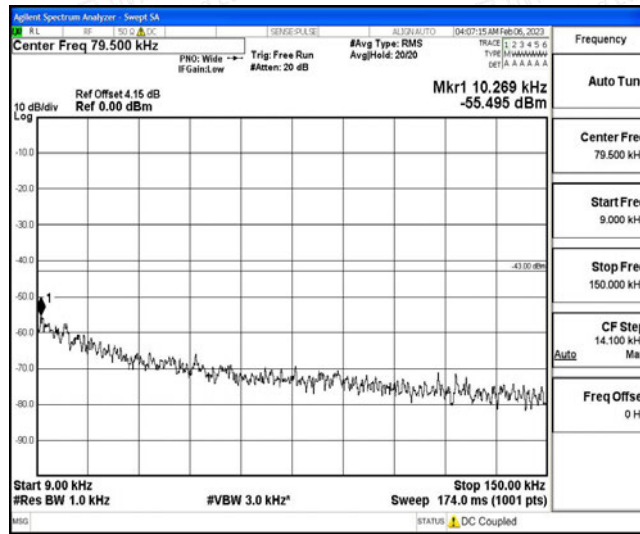

Band66-1.4MHz-16QAM-132322-1RB#0-Range1:0.009~0.15MHz