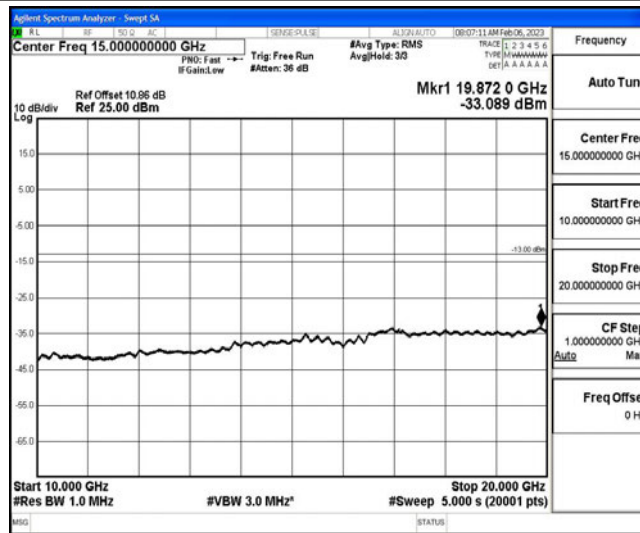

Band66-5MHz-16QAM-132322-1RB#0-Range2:0.15~30MHz

Band66-5MHz-16QAM-132322-1RB#0-Range3:30~1000MHz

Band66-5MHz-16QAM-132322-1RB#0-Range4:1000~10000MHz

Band66-5MHz-16QAM-132322-1RB#0-Range5:10000~20000MHz

Band66-5MHz-16QAM-132647-1RB#0-Range1:0.009~0.15MHz