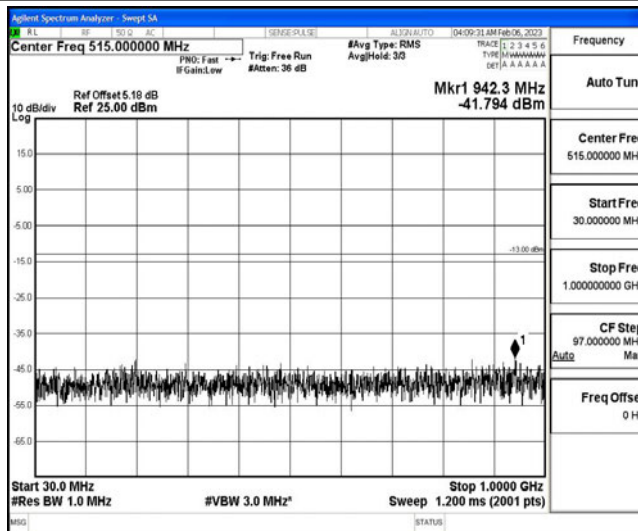

Band66-1.4MHz-16QAM-132322-1RB#0-Range5:10000~20000MHz

Band66-1.4MHz-16QAM-132665-1RB#0-Range1:0.009~0.15MHz

Band66-1.4MHz-16QAM-132665-1RB#0-Range2:0.15~30MHz

Band66-1.4MHz-16QAM-132665-1RB#0-Range3:30~1000MHz