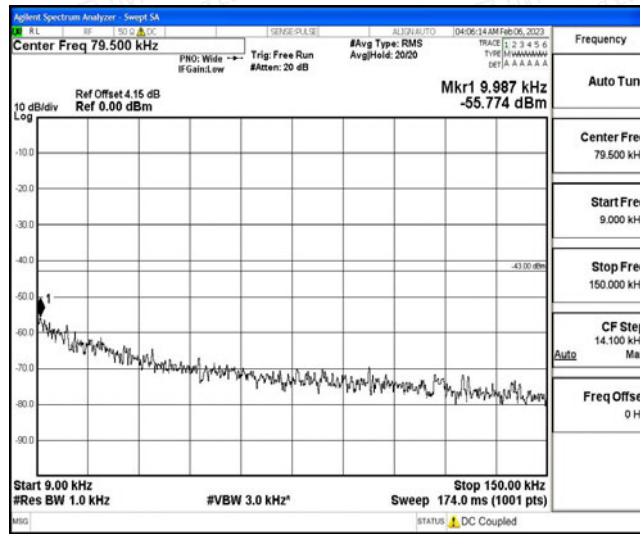

Band66-1.4MHz-QPSK-132322-1RB#0-Range1:0.009~0.15MHz