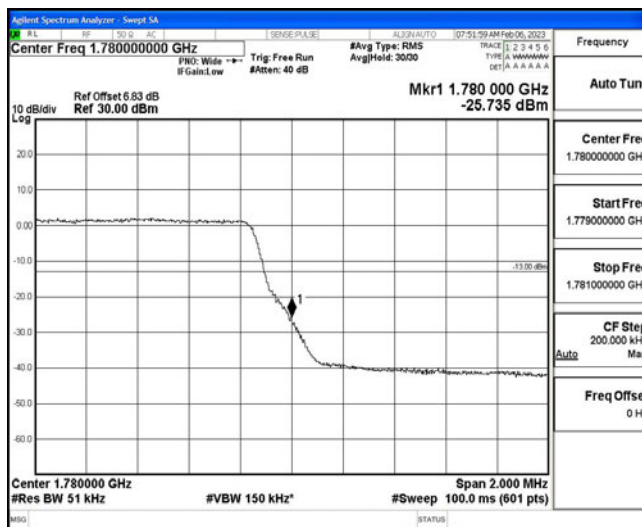

Band66-3MHz-16QAM-132657-15RB#0