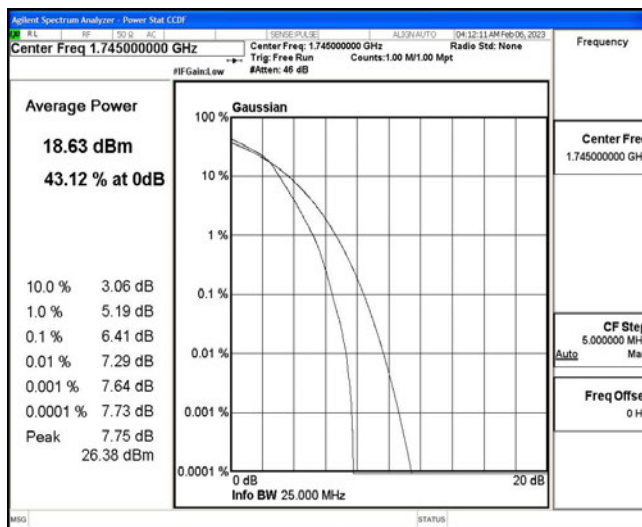

Test Graphs

Band66-1.4MHz-QPSK-131979-6RB#0

Band66-1.4MHz-QPSK-132322-6RB#0

Band66-1.4MHz-QPSK-132665-6RB#0

Band66-1.4MHz-16QAM-131979-6RB#0

Band66-1.4MHz-16QAM-132322-6RB#0

Band66-1.4MHz-16QAM-132665-6RB#0