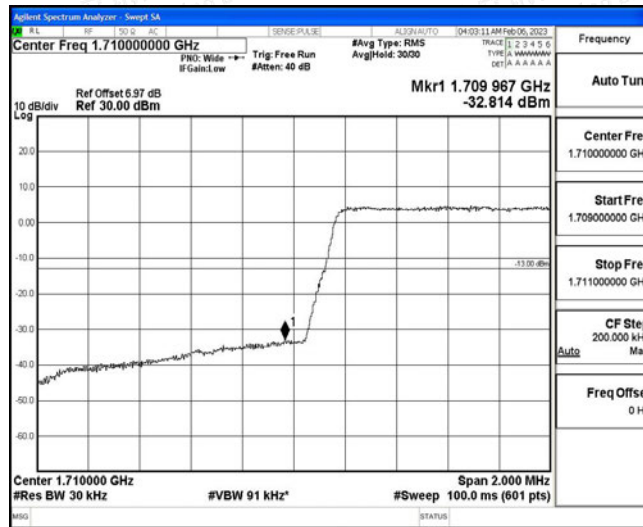

Test Graphs

Band66-1.4MHz-QPSK-131979-6RB#0

Band66-1.4MHz-QPSK-132665-6RB#0

Band66-1.4MHz-16QAM-131979-6RB#0

Band66-1.4MHz-16QAM-132665-6RB#0

Band66-3MHz-QPSK-131987-15RB#0

Band66-3MHz-QPSK-132657-15RB#0

Band66-3MHz-16QAM-131987-15RB#0