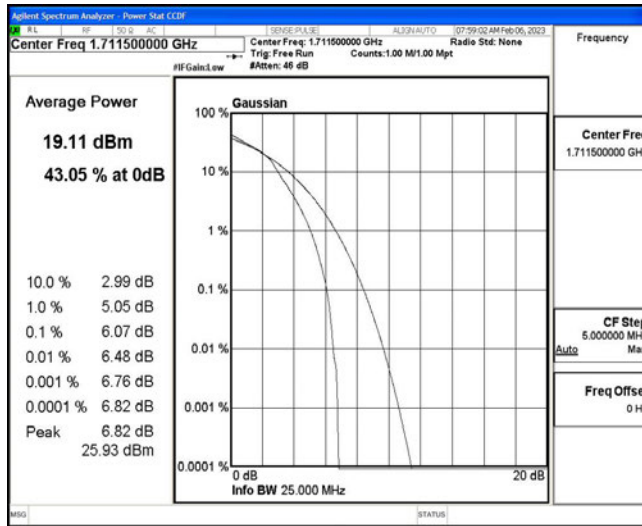

Band66-3MHz-16QAM-131987-15RB#0