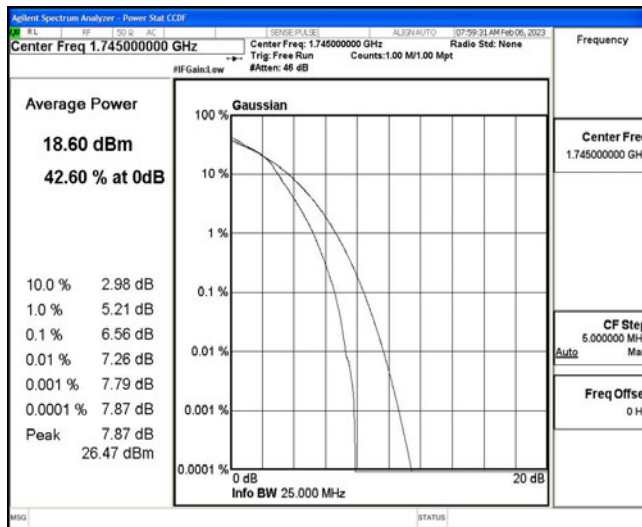

Band66-3MHz-16QAM-132322-15RB#0