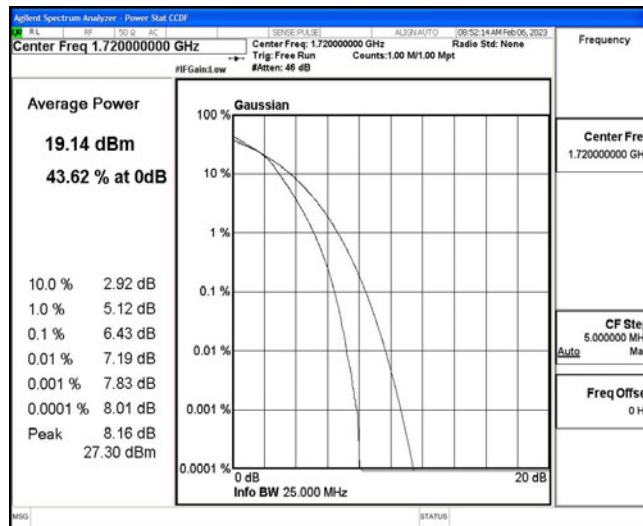

Band66-20MHz-16QAM-132322-100RB#0

Band66-20MHz-16QAM-132572-100RB#0

J.3 26dB Bandwidth and Occupied Bandwidth

Test Result

Band	Bandwidth	Modulation	Channel	RB Configuration	Occupied Bandwidth (MHz)	26dB Bandwidth (MHz)	Verdict
Band66	1.4MHz	QPSK	131979	6RB#0	1.0944	1.233	PASS
Band66	1.4MHz	QPSK	132322	6RB#0	1.0921	1.241	PASS
Band66	1.4MHz	QPSK	132665	6RB#0	1.0945	1.249	PASS
Band66	1.4MHz	16QAM	131979	6RB#0	1.0991	1.249	PASS
Band66	1.4MHz	16QAM	132322	6RB#0	1.1013	1.248	PASS
Band66	1.4MHz	16QAM	132665	6RB#0	1.1052	1.245	PASS
Band66	3MHz	QPSK	131987	15RB#0	2.7087	3.024	PASS
Band66	3MHz	QPSK	132322	15RB#0	2.7122	3.044	PASS
Band66	3MHz	QPSK	132657	15RB#0	2.7067	3.026	PASS
Band66	3MHz	16QAM	131987	15RB#0	2.7068	3.034	PASS
Band66	3MHz	16QAM	132322	15RB#0	2.7038	3.028	PASS
Band66	3MHz	16QAM	132657	15RB#0	2.7108	3.041	PASS
Band66	5MHz	QPSK	131997	25RB#0	4.5061	4.967	PASS
Band66	5MHz	QPSK	132322	25RB#0	4.5241	4.952	PASS
Band66	5MHz	QPSK	132647	25RB#0	4.4988	4.963	PASS
Band66	5MHz	16QAM	131997	25RB#0	4.5041	4.946	PASS
Band66	5MHz	16QAM	132322	25RB#0	4.5070	4.956	PASS
Band66	5MHz	16QAM	132647	25RB#0	4.5197	4.970	PASS
Band66	10MHz	QPSK	132022	50RB#0	8.9960	9.912	PASS
Band66	10MHz	QPSK	132322	50RB#0	8.9992	9.846	PASS
Band66	10MHz	QPSK	132622	50RB#0	9.0226	9.938	PASS
Band66	10MHz	16QAM	132022	50RB#0	8.9921	9.926	PASS
Band66	10MHz	16QAM	132322	50RB#0	8.9806	9.896	PASS
Band66	10MHz	16QAM	132622	50RB#0	9.0027	9.912	PASS
Band66	15MHz	QPSK	132047	75RB#0	13.501	14.92	PASS
Band66	15MHz	QPSK	132322	75RB#0	13.482	14.92	PASS
Band66	15MHz	QPSK	132597	75RB#0	13.476	15.00	PASS
Band66	15MHz	16QAM	132047	75RB#0	13.497	14.93	PASS
Band66	15MHz	16QAM	132322	75RB#0	13.472	14.82	PASS
Band66	15MHz	16QAM	132597	75RB#0	13.498	14.94	PASS
Band66	20MHz	QPSK	132072	100RB#0	18.008	19.66	PASS
Band66	20MHz	QPSK	132322	100RB#0	17.974	19.64	PASS
Band66	20MHz	QPSK	132572	100RB#0	18.029	19.83	PASS
Band66	20MHz	16QAM	132072	100RB#0	18.018	19.67	PASS