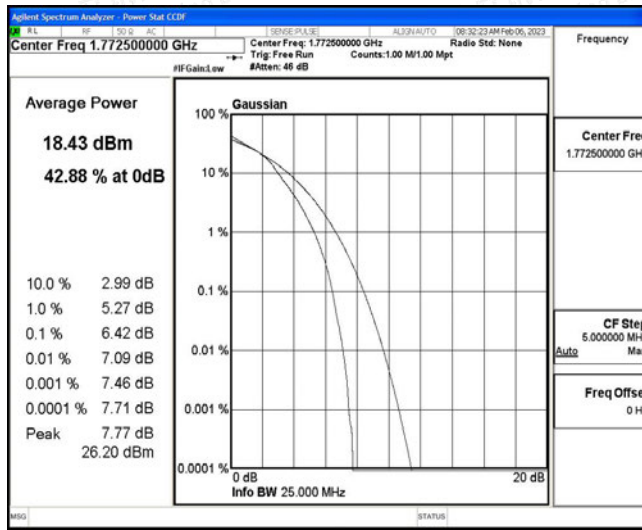

Band66-15MHz-16QAM-132597-75RB#0