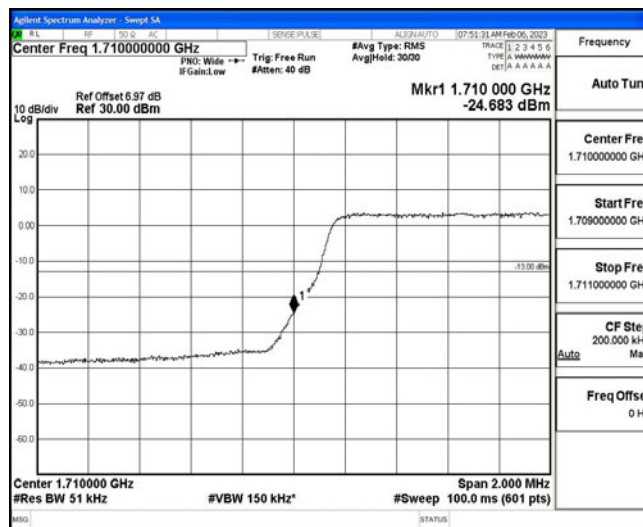

Test Graphs

Band66-1.4MHz-QPSK-131979-6RB#0

Band66-1.4MHz-QPSK-132665-6RB#0

Band66-1.4MHz-16QAM-131979-6RB#0

Band66-1.4MHz-16QAM-132665-6RB#0

Band66-3MHz-QPSK-131987-15RB#0

Band66-3MHz-QPSK-132657-15RB#0

Band66-3MHz-16QAM-131987-15RB#0