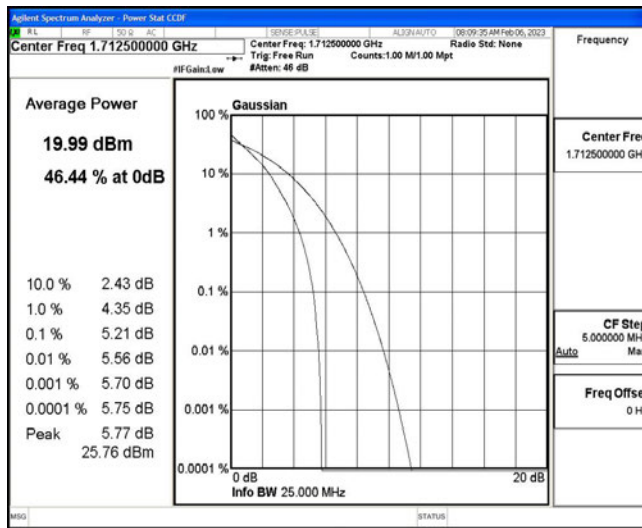

Band66-5MHz-QPSK-131997-25RB#0