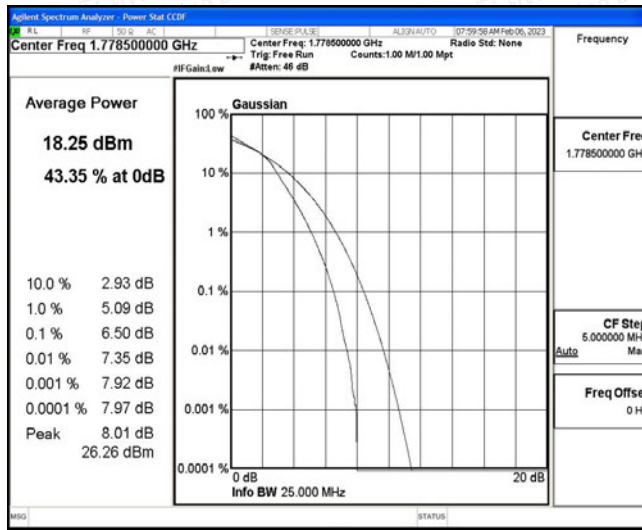

Band66-3MHz-16QAM-132657-15RB#0