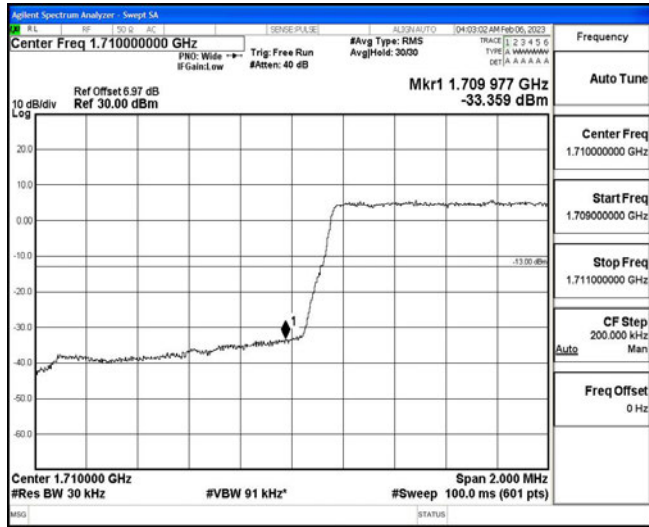

Test Graphs

Band66-1.4MHz-QPSK-131979-6RB#0