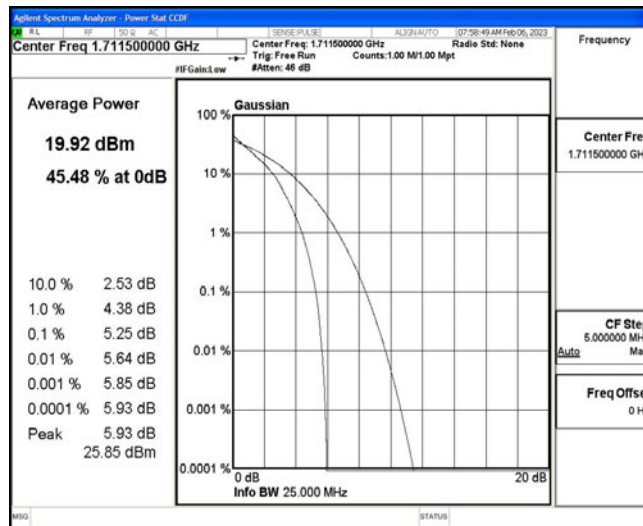

Band66-3MHz-QPSK-131987-15RB#0