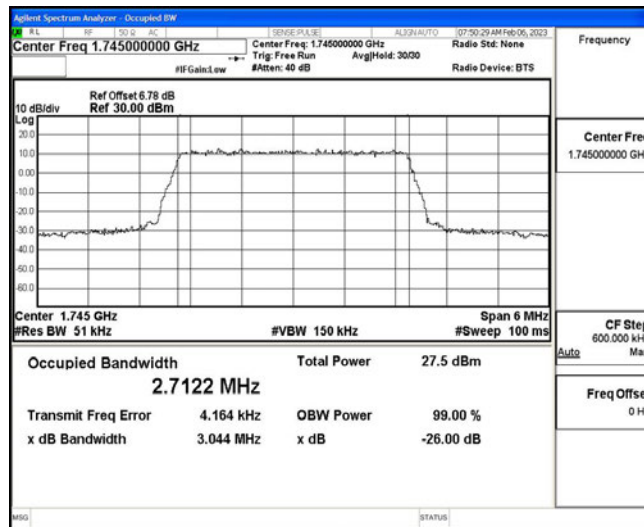

Band66-3MHz-QPSK-132322-15RB#0