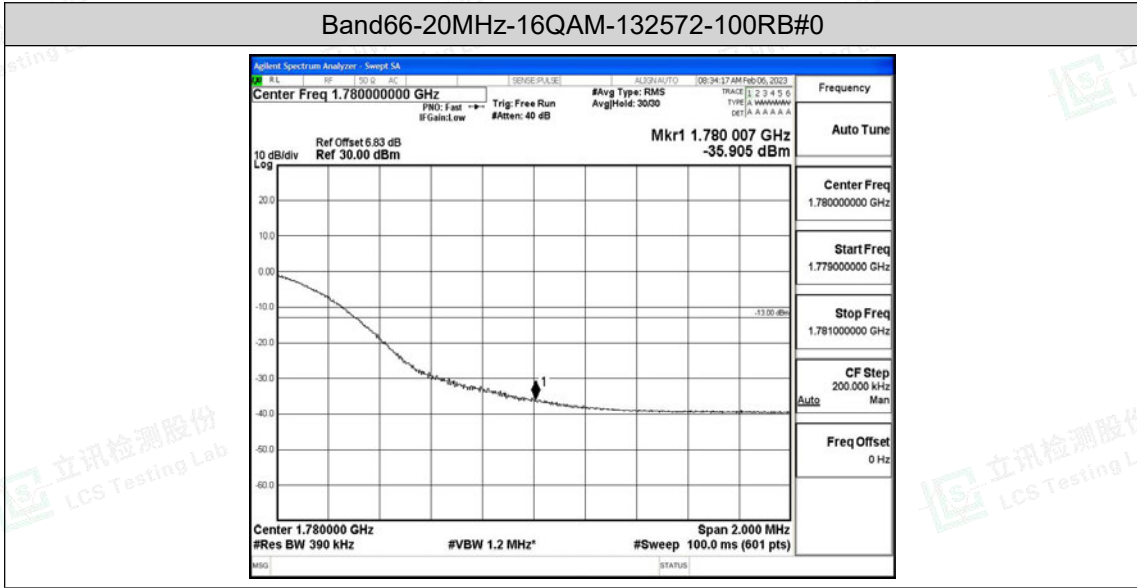

Band66-20MHz-QPSK-132572-100RB#0

Band66-20MHz-16QAM-132072-100RB#0

Band66-20MHz-16QAM-132572-100RB#0

J.5 Conducted Spurious Emission

Test Result

Band	Bandwidth	Modulation	Channel	RB Configuration	Frequency Range	Result (dBm)	Verdict
Band66	1.4MHz	QPSK	131979	1RB#0	Range1:0.009~0.15MHz	-55.32	PASS
Band66	1.4MHz	QPSK	131979	1RB#0	Range2:0.15~30MHz	-51.74	PASS
Band66	1.4MHz	QPSK	131979	1RB#0	Range3:30~1000MHz	-40.7	PASS
Band66	1.4MHz	QPSK	131979	1RB#0	Range4:1000~10000MHz	-44.95	PASS
Band66	1.4MHz	QPSK	131979	1RB#0	Range5:10000~20000MHz	-33.02	PASS
Band66	1.4MHz	QPSK	132322	1RB#0	Range1:0.009~0.15MHz	-55.77	PASS
Band66	1.4MHz	QPSK	132322	1RB#0	Range2:0.15~30MHz	-51.08	PASS
Band66	1.4MHz	QPSK	132322	1RB#0	Range3:30~1000MHz	-42.03	PASS
Band66	1.4MHz	QPSK	132322	1RB#0	Range4:1000~10000MHz	-44.79	PASS
Band66	1.4MHz	QPSK	132322	1RB#0	Range5:10000~20000MHz	-33.09	PASS
Band66	1.4MHz	QPSK	132665	1RB#0	Range1:0.009~0.15MHz	-54.79	PASS
Band66	1.4MHz	QPSK	132665	1RB#0	Range2:0.15~30MHz	-50.66	PASS
Band66	1.4MHz	QPSK	132665	1RB#0	Range3:30~1000MHz	-41.08	PASS
Band66	1.4MHz	QPSK	132665	1RB#0	Range4:1000~10000MHz	-44.74	PASS
Band66	1.4MHz	QPSK	132665	1RB#0	Range5:10000~20000MHz	-33.12	PASS
Band66	1.4MHz	16QAM	131979	1RB#0	Range1:0.009~0.15MHz	-56.63	PASS
Band66	1.4MHz	16QAM	131979	1RB#0	Range2:0.15~30MHz	-51.03	PASS
Band66	1.4MHz	16QAM	131979	1RB#0	Range3:30~1000MHz	-41.56	PASS
Band66	1.4MHz	16QAM	131979	1RB#0	Range4:1000~10000MHz	-44.88	PASS
Band66	1.4MHz	16QAM	131979	1RB#0	Range5:10000~20000MHz	-33.1	PASS
Band66	1.4MHz	16QAM	132322	1RB#0	Range1:0.009~0.15MHz	-55.5	PASS
Band66	1.4MHz	16QAM	132322	1RB#0	Range2:0.15~30MHz	-51.02	PASS
Band66	1.4MHz	16QAM	132322	1RB#0	Range3:30~1000MHz	-42.59	PASS
Band66	1.4MHz	16QAM	132322	1RB#0	Range4:1000~10000MHz	-44.79	PASS
Band66	1.4MHz	16QAM	132322	1RB#0	Range5:10000~20000MHz	-33.04	PASS
Band66	1.4MHz	16QAM	132665	1RB#0	Range1:0.009~0.15MHz	-56.09	PASS
Band66	1.4MHz	16QAM	132665	1RB#0	Range2:0.15~30MHz	-51.74	PASS
Band66	1.4MHz	16QAM	132665	1RB#0	Range3:30~1000MHz	-41.79	PASS
Band66	1.4MHz	16QAM	132665	1RB#0	Range4:1000~10000MHz	-44.89	PASS
Band66	1.4MHz	16QAM	132665	1RB#0	Range5:10000~20000MHz	-33.12	PASS
Band66	3MHz	QPSK	131987	1RB#0	Range1:0.009~0.15MHz	-55.42	PASS
Band66	3MHz	QPSK	131987	1RB#0	Range2:0.15~30MHz	-50.44	PASS
Band66	3MHz	QPSK	131987	1RB#0	Range3:30~1000MHz	-42.19	PASS
Band66	3MHz	QPSK	131987	1RB#0	Range4:1000~10000MHz	-44.82	PASS