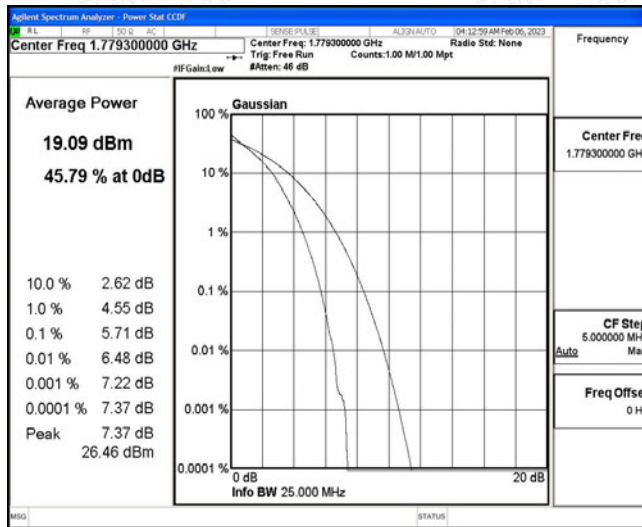

Test Graphs

Band66-1.4MHz-QPSK-131979-6RB#0

Band66-1.4MHz-QPSK-132322-6RB#0

Band66-1.4MHz-QPSK-132665-6RB#0

Band66-1.4MHz-16QAM-131979-6RB#0

Band66-1.4MHz-16QAM-132322-6RB#0

Band66-1.4MHz-16QAM-132665-6RB#0