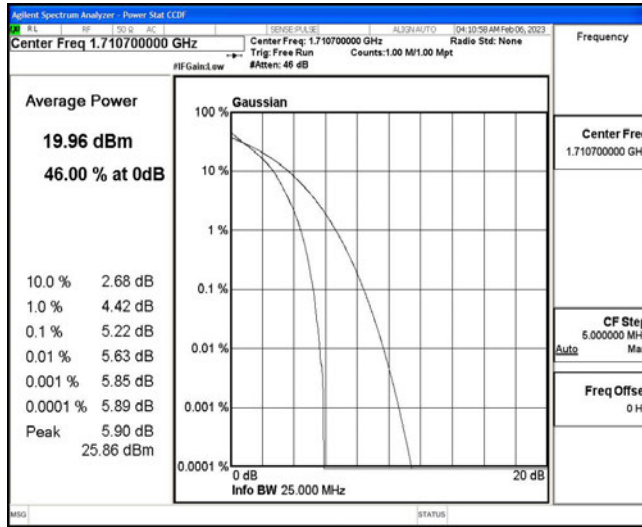

Test Graphs

Band66-1.4MHz-QPSK-131979-6RB#0