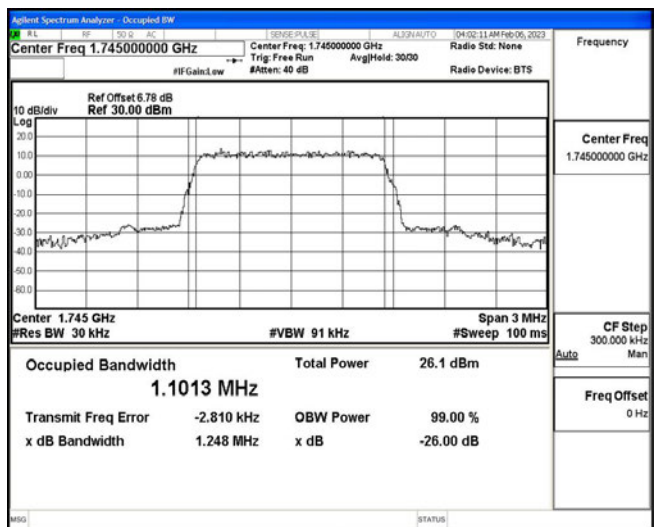

Test Graphs

Band66-1.4MHz-QPSK-131979-6RB#0

Band66-1.4MHz-QPSK-132322-6RB#0

Band66-1.4MHz-QPSK-132665-6RB#0

Band66-1.4MHz-16QAM-131979-6RB#0

Band66-1.4MHz-16QAM-132322-6RB#0

Band66-1.4MHz-16QAM-132665-6RB#0