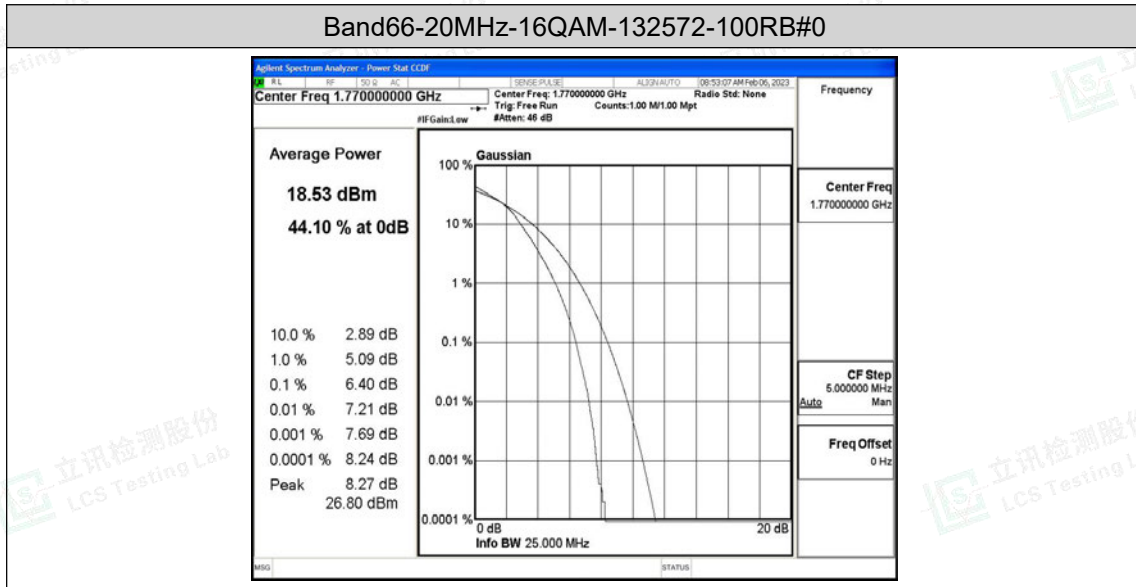

Band66-20MHz-16QAM-132572-100RB#0