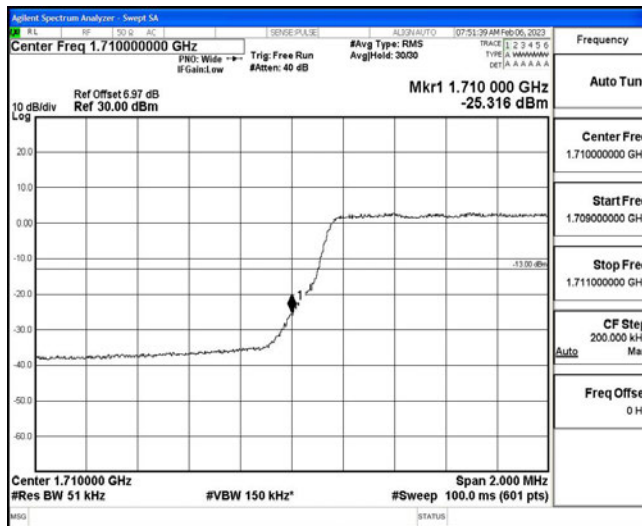

Test Graphs

Band66-1.4MHz-QPSK-131979-6RB#0

Band66-1.4MHz-QPSK-132665-6RB#0

Band66-1.4MHz-16QAM-131979-6RB#0

Band66-1.4MHz-16QAM-132665-6RB#0

Band66-3MHz-QPSK-131987-15RB#0

Band66-3MHz-QPSK-132657-15RB#0

Band66-3MHz-16QAM-131987-15RB#0