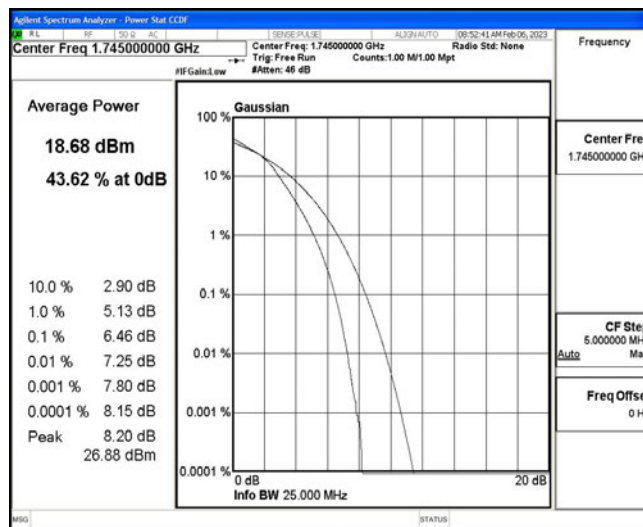

Band66-20MHz-16QAM-132322-100RB#0

Band66-20MHz-16QAM-132572-100RB#0

J.3 26dB Bandwidth and Occupied Bandwidth

Test Result

Band	Bandwidth	Modulation	Channel	RB Configuration	Occupied Bandwidth (MHz)	26dB Bandwidth (MHz)	Verdict
Band66	1.4MHz	QPSK	131979	6RB#0	1.0944	1.233	PASS
Band66	1.4MHz	QPSK	132322	6RB#0	1.0921	1.241	PASS
Band66	1.4MHz	QPSK	132665	6RB#0	1.0945	1.249	PASS
Band66	1.4MHz	16QAM	131979	6RB#0	1.0991	1.249	PASS
Band66	1.4MHz	16QAM	132322	6RB#0	1.1013	1.248	PASS
Band66	1.4MHz	16QAM	132665	6RB#0	1.1052	1.245	PASS
Band66	3MHz	QPSK	131987	15RB#0	2.7087	3.024	PASS
Band66	3MHz	QPSK	132322	15RB#0	2.7122	3.044	PASS
Band66	3MHz	QPSK	132657	15RB#0	2.7067	3.026	PASS
Band66	3MHz	16QAM	131987	15RB#0	2.7068	3.034	PASS
Band66	3MHz	16QAM	132322	15RB#0	2.7038	3.028	PASS
Band66	3MHz	16QAM	132657	15RB#0	2.7108	3.041	PASS
Band66	5MHz	QPSK	131997	25RB#0	4.5061	4.967	PASS
Band66	5MHz	QPSK	132322	25RB#0	4.5241	4.952	PASS
Band66	5MHz	QPSK	132647	25RB#0	4.4988	4.963	PASS
Band66	5MHz	16QAM	131997	25RB#0	4.5041	4.946	PASS
Band66	5MHz	16QAM	132322	25RB#0	4.5070	4.956	PASS
Band66	5MHz	16QAM	132647	25RB#0	4.5197	4.970	PASS
Band66	10MHz	QPSK	132022	50RB#0	8.9960	9.912	PASS
Band66	10MHz	QPSK	132322	50RB#0	8.9992	9.846	PASS
Band66	10MHz	QPSK	132622	50RB#0	9.0226	9.938	PASS
Band66	10MHz	16QAM	132022	50RB#0	8.9921	9.926	PASS
Band66	10MHz	16QAM	132322	50RB#0	8.9806	9.896	PASS
Band66	10MHz	16QAM	132622	50RB#0	9.0027	9.912	PASS
Band66	15MHz	QPSK	132047	75RB#0	13.501	14.92	PASS
Band66	15MHz	QPSK	132322	75RB#0	13.482	14.92	PASS
Band66	15MHz	QPSK	132597	75RB#0	13.476	15.00	PASS
Band66	15MHz	16QAM	132047	75RB#0	13.497	14.93	PASS
Band66	15MHz	16QAM	132322	75RB#0	13.472	14.82	PASS
Band66	15MHz	16QAM	132597	75RB#0	13.498	14.94	PASS
Band66	20MHz	QPSK	132072	100RB#0	18.008	19.66	PASS
Band66	20MHz	QPSK	132322	100RB#0	17.974	19.64	PASS
Band66	20MHz	QPSK	132572	100RB#0	18.029	19.83	PASS
Band66	20MHz	16QAM	132072	100RB#0	18.018	19.67	PASS