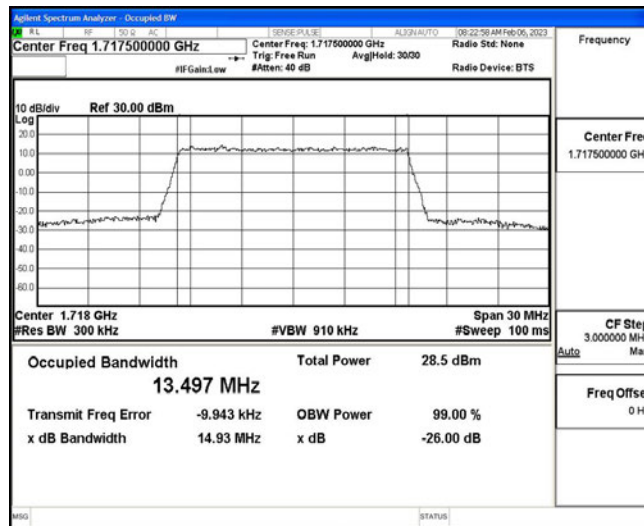

Band66-10MHz-16QAM-132622-50RB#0

Band66-15MHz-QPSK-132047-75RB#0

Band66-15MHz-QPSK-132322-75RB#0

Band66-15MHz-QPSK-132597-75RB#0

Band66-15MHz-16QAM-132047-75RB#0

Band66-15MHz-16QAM-132322-75RB#0

Band66-15MHz-16QAM-132597-75RB#0