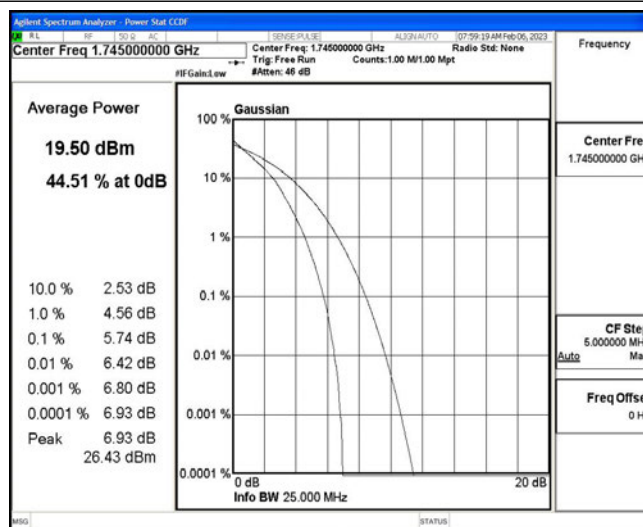

Band66-3MHz-QPSK-132322-15RB#0