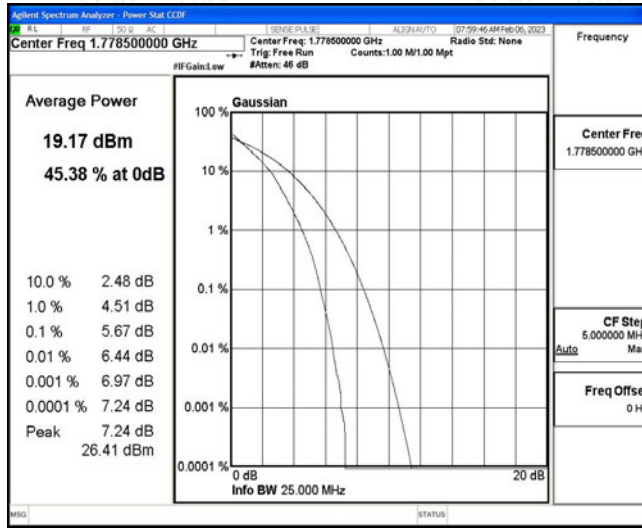

Band66-3MHz-QPSK-132657-15RB#0