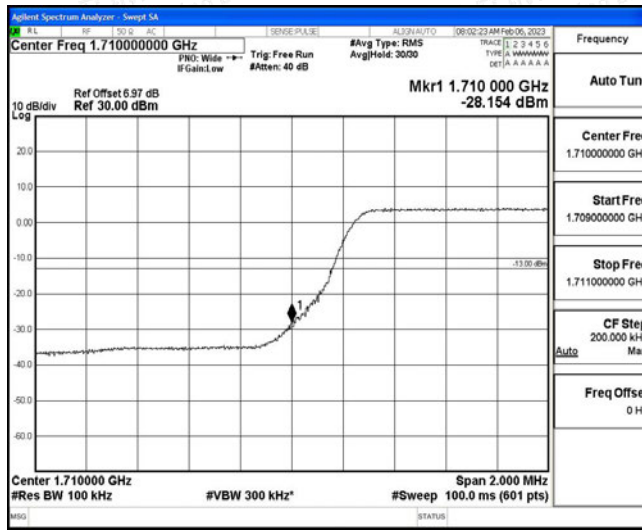

Band66-5MHz-QPSK-131997-25RB#0