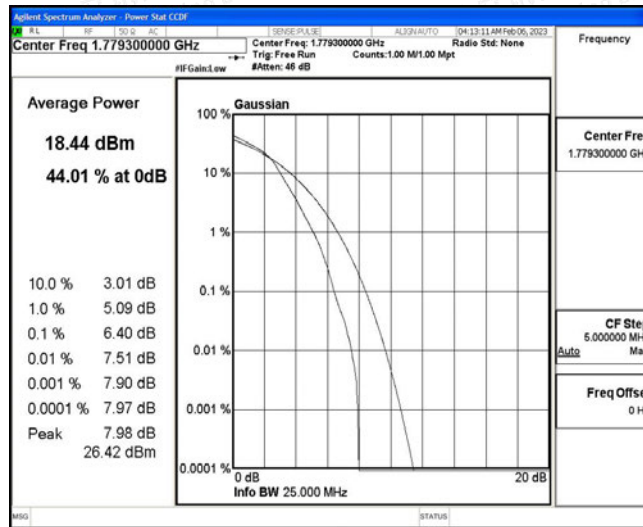

Test Graphs

Band66-1.4MHz-QPSK-131979-6RB#0

Band66-1.4MHz-QPSK-132322-6RB#0

Band66-1.4MHz-QPSK-132665-6RB#0

Band66-1.4MHz-16QAM-131979-6RB#0

Band66-1.4MHz-16QAM-132322-6RB#0

Band66-1.4MHz-16QAM-132665-6RB#0