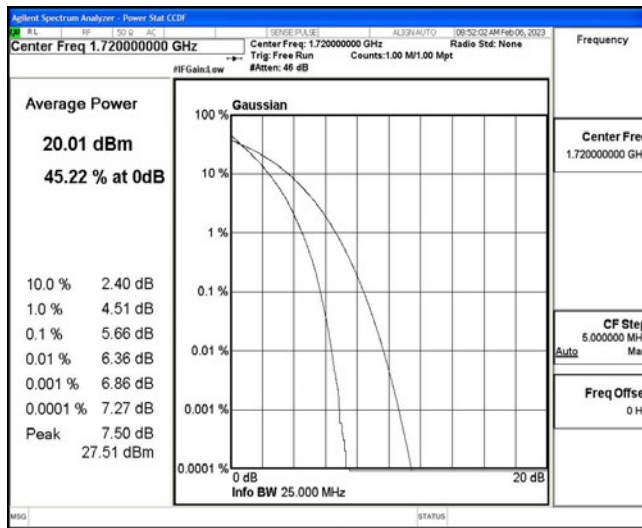

Band66-20MHz-QPSK-132072-100RB#0