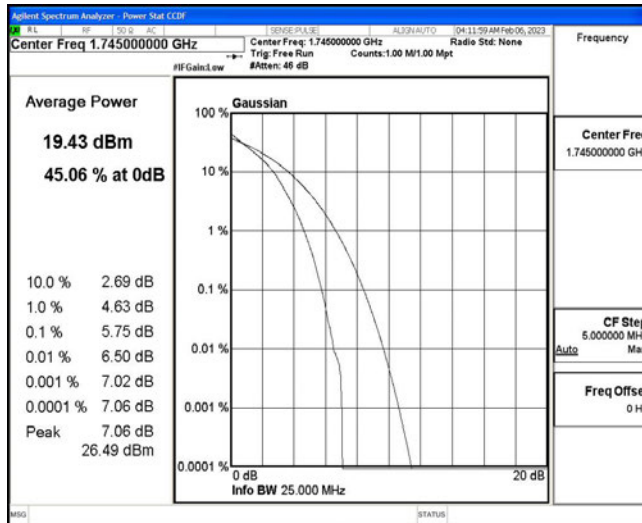

Band66-1.4MHz-QPSK-132322-6RB#0