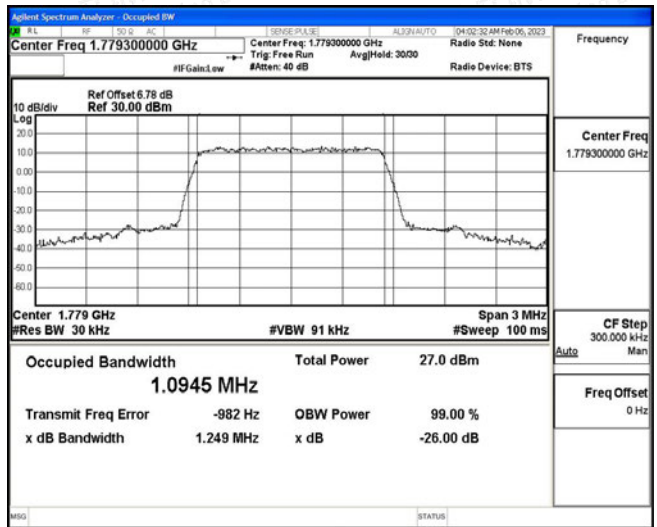

Test Graphs

Band66-1.4MHz-QPSK-131979-6RB#0

Band66-1.4MHz-QPSK-132322-6RB#0

Band66-1.4MHz-QPSK-132665-6RB#0

Band66-1.4MHz-16QAM-131979-6RB#0

Band66-1.4MHz-16QAM-132322-6RB#0

Band66-1.4MHz-16QAM-132665-6RB#0