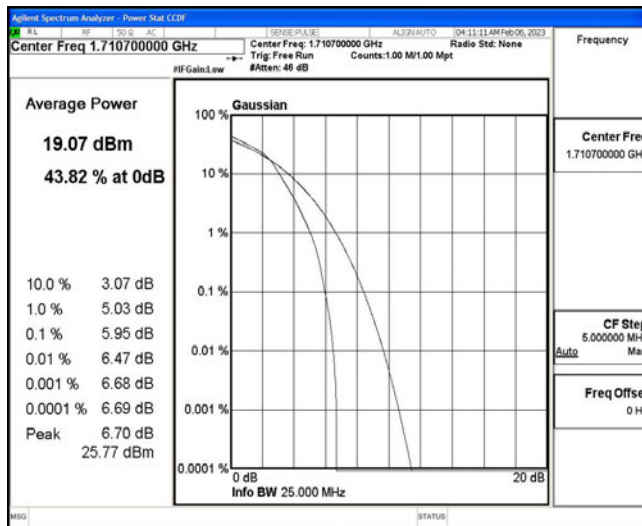

Test Graphs

Band66-1.4MHz-QPSK-131979-6RB#0

Band66-1.4MHz-QPSK-132322-6RB#0

Band66-1.4MHz-QPSK-132665-6RB#0

Band66-1.4MHz-16QAM-131979-6RB#0

Band66-1.4MHz-16QAM-132322-6RB#0

Band66-1.4MHz-16QAM-132665-6RB#0