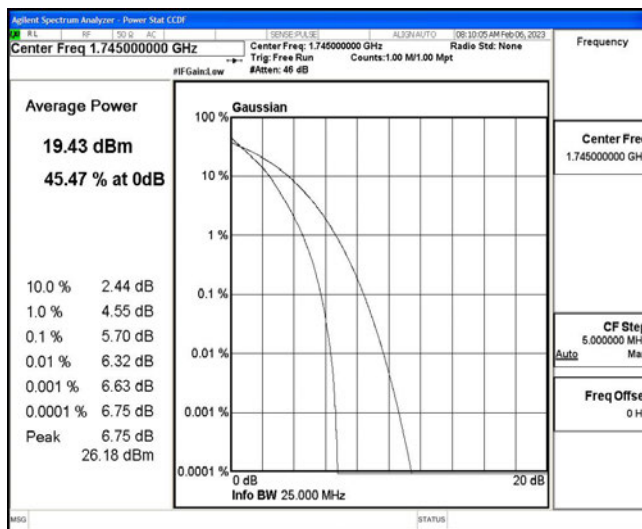

Band66-5MHz-QPSK-132322-25RB#0