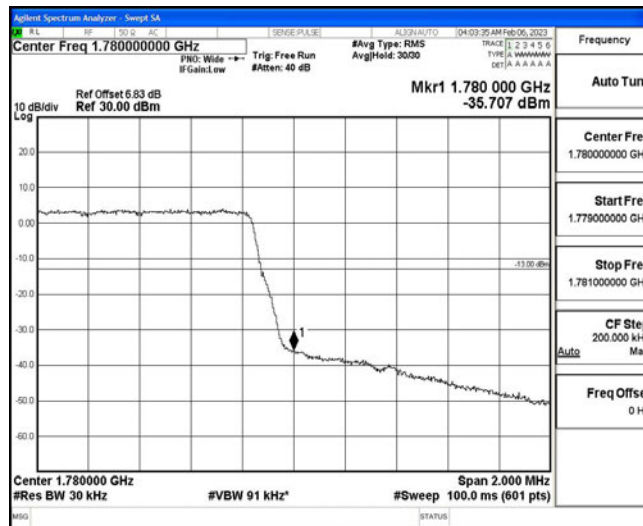

Test Graphs

Band66-1.4MHz-QPSK-131979-6RB#0

Band66-1.4MHz-QPSK-132665-6RB#0

Band66-1.4MHz-16QAM-131979-6RB#0

Band66-1.4MHz-16QAM-132665-6RB#0

Band66-3MHz-QPSK-131987-15RB#0

Band66-3MHz-QPSK-132657-15RB#0

Band66-3MHz-16QAM-131987-15RB#0