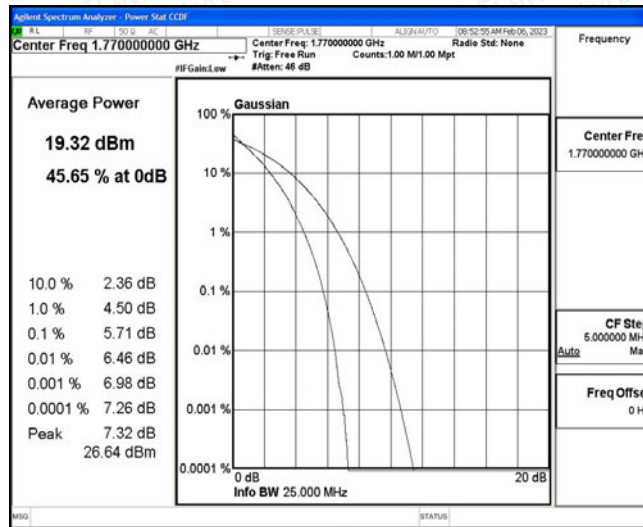

Band66-20MHz-QPSK-132572-100RB#0