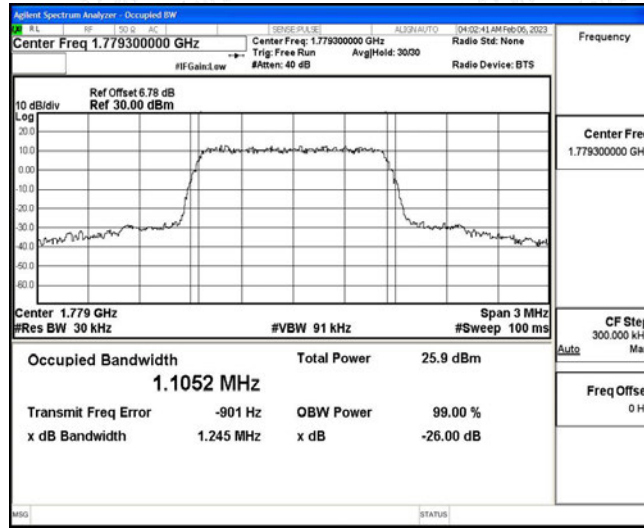

Test Graphs

Band66-1.4MHz-QPSK-131979-6RB#0

Band66-1.4MHz-QPSK-132322-6RB#0

Band66-1.4MHz-QPSK-132665-6RB#0

Band66-1.4MHz-16QAM-131979-6RB#0

Band66-1.4MHz-16QAM-132322-6RB#0

Band66-1.4MHz-16QAM-132665-6RB#0