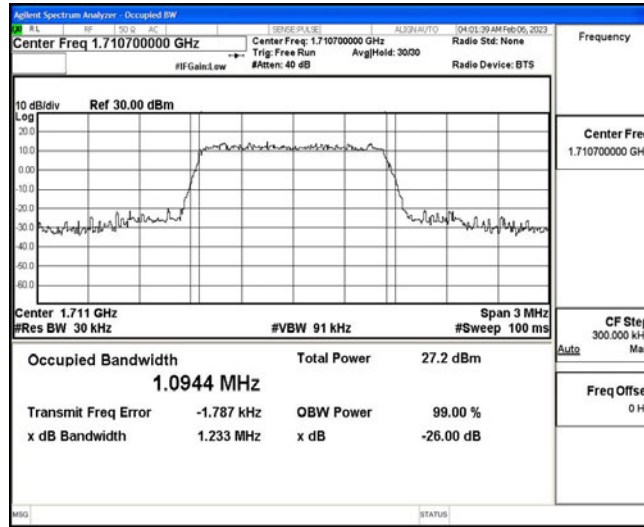

Test Graphs

Band66-1.4MHz-QPSK-131979-6RB#0