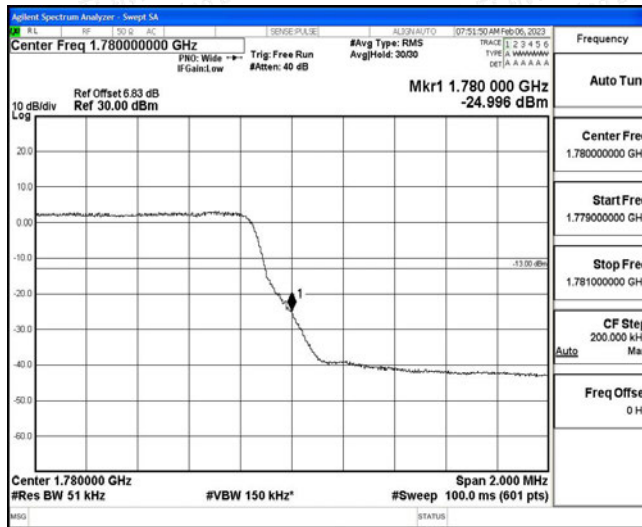

Test Graphs

Band66-1.4MHz-QPSK-131979-6RB#0

Band66-1.4MHz-QPSK-132665-6RB#0

Band66-1.4MHz-16QAM-131979-6RB#0

Band66-1.4MHz-16QAM-132665-6RB#0

Band66-3MHz-QPSK-131987-15RB#0

Band66-3MHz-QPSK-132657-15RB#0

Band66-3MHz-16QAM-131987-15RB#0