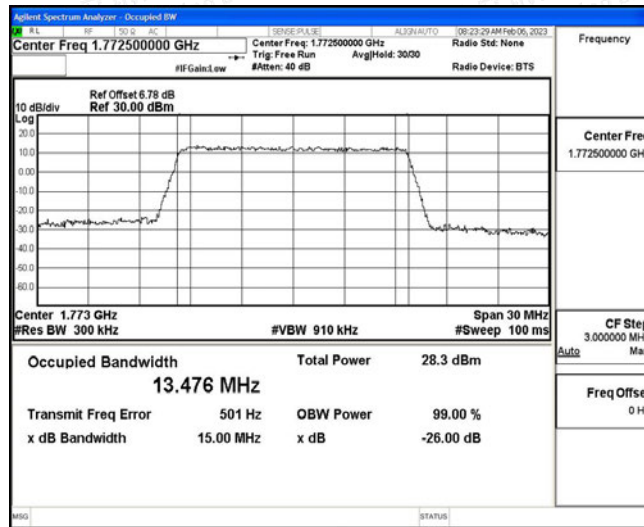

Band66-10MHz-16QAM-132622-50RB#0

Band66-15MHz-QPSK-132047-75RB#0

Band66-15MHz-QPSK-132322-75RB#0

Band66-15MHz-QPSK-132597-75RB#0

Band66-15MHz-16QAM-132047-75RB#0

Band66-15MHz-16QAM-132322-75RB#0

Band66-15MHz-16QAM-132597-75RB#0