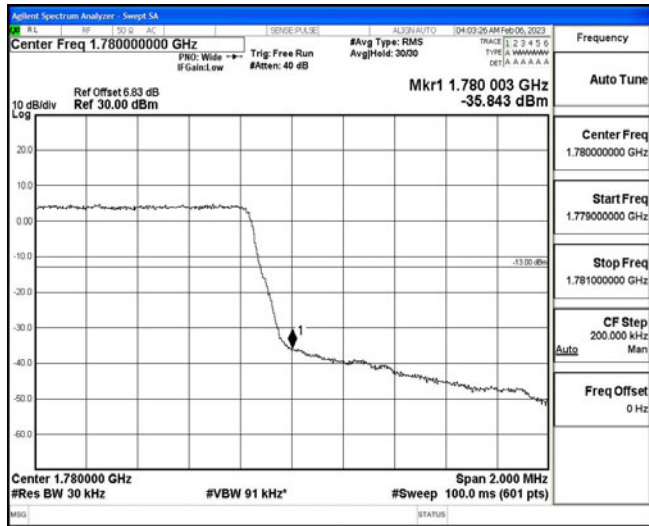

Band66-1.4MHz-QPSK-132665-6RB#0