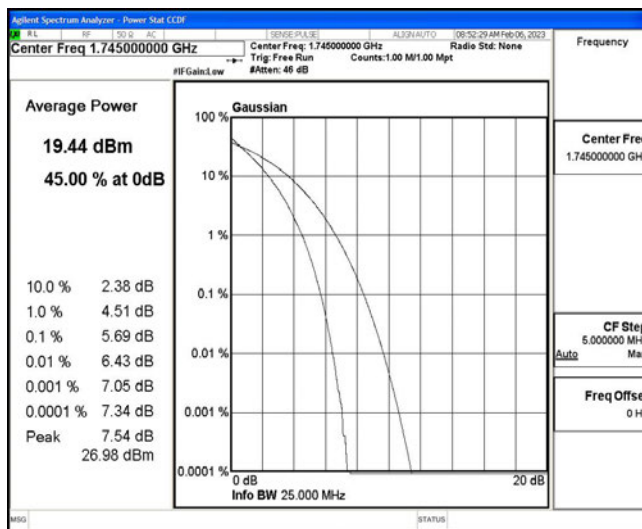

Band66-20MHz-QPSK-132322-100RB#0