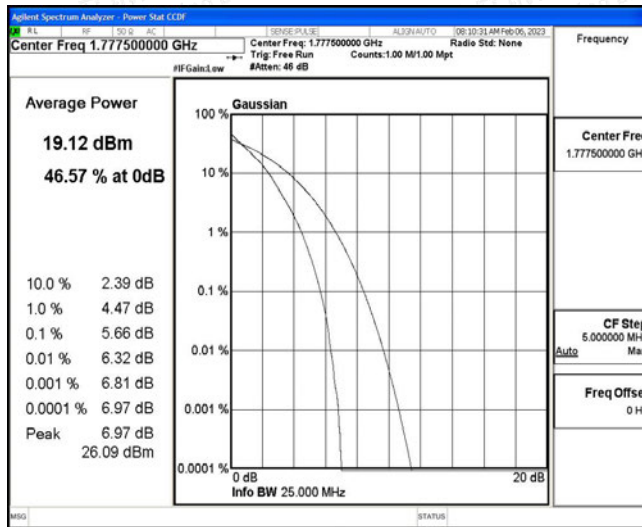

Band66-5MHz-QPSK-132647-25RB#0