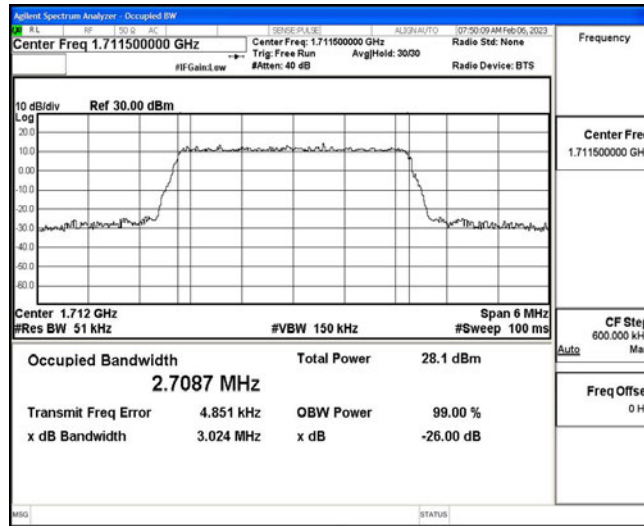

Band66-3MHz-QPSK-131987-15RB#0