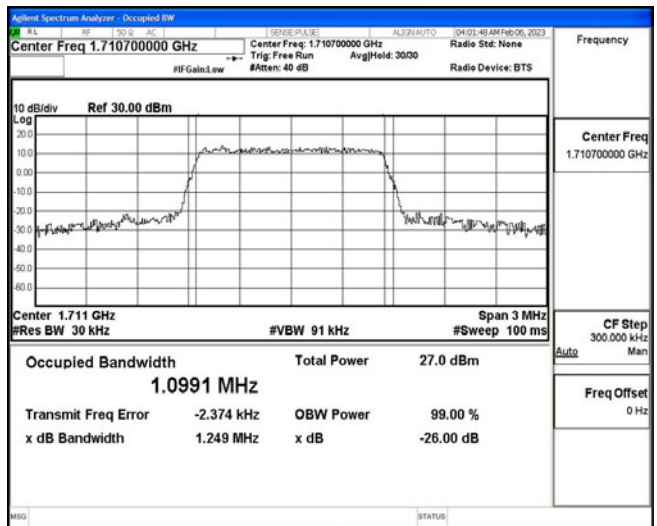

Test Graphs

Band66-1.4MHz-QPSK-131979-6RB#0

Band66-1.4MHz-QPSK-132322-6RB#0

Band66-1.4MHz-QPSK-132665-6RB#0

Band66-1.4MHz-16QAM-131979-6RB#0

Band66-1.4MHz-16QAM-132322-6RB#0

Band66-1.4MHz-16QAM-132665-6RB#0