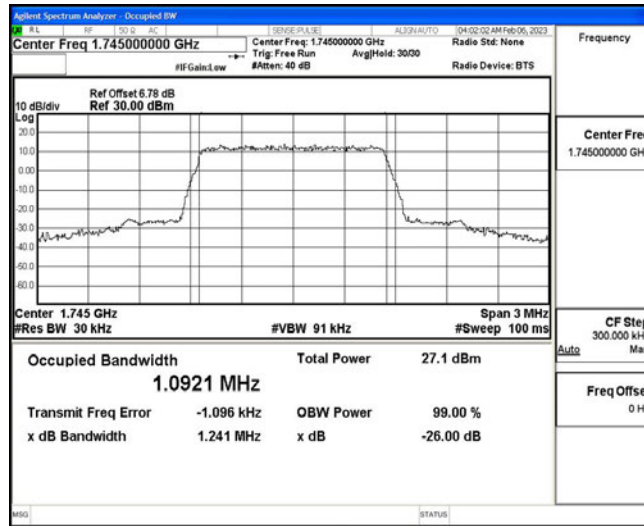

Band66-1.4MHz-QPSK-132322-6RB#0