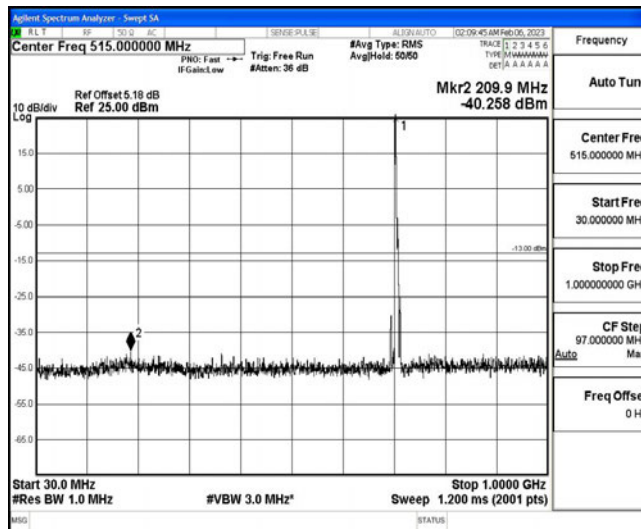

Band12-5MHz-16QAM-23155-1RB#0-Range3:30~1000MHz