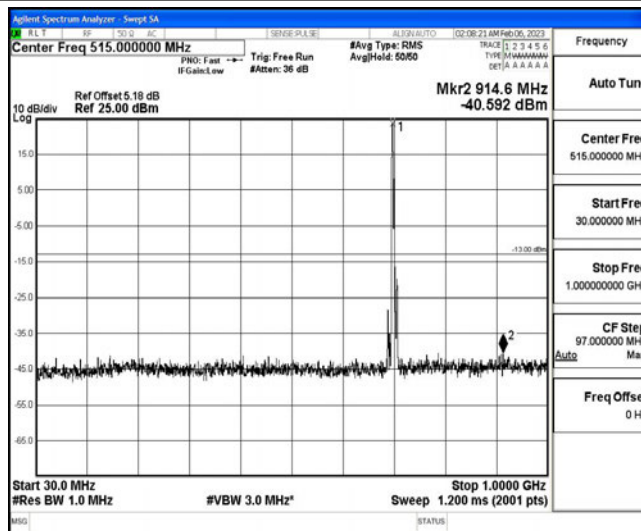

Band12-5MHz-16QAM-23035-1RB#0-Range4:1000~10000MHz

Band12-5MHz-16QAM-23095-1RB#0-Range1:0.009~0.15MHz

Band12-5MHz-16QAM-23095-1RB#0-Range2:0.15~30MHz

Band12-5MHz-16QAM-23095-1RB#0-Range3:30~1000MHz

Band12-5MHz-16QAM-23095-1RB#0-Range4:1000~10000MHz