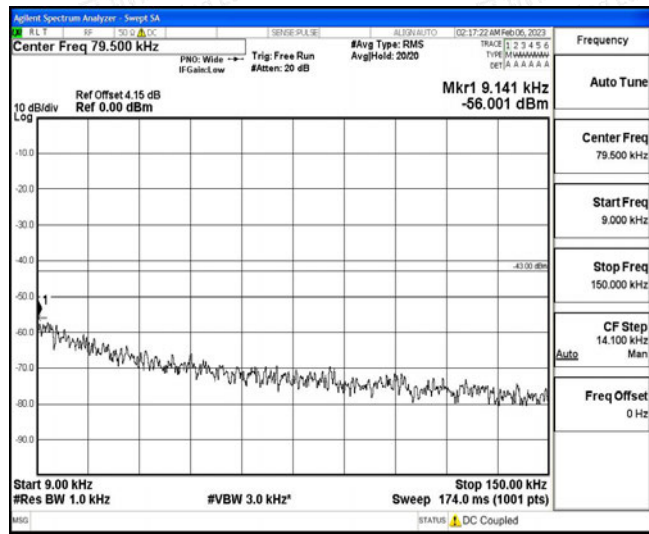

Band12-10MHz-16QAM-23095-1RB#0-Range1:0.009~0.15MHz

Band12-10MHz-16QAM-23095-1RB#0-Range2:0.15~30MHz

Band12-10MHz-16QAM-23095-1RB#0-Range3:30~1000MHz

Band12-10MHz-16QAM-23095-1RB#0-Range4:1000~10000MHz

Band12-10MHz-16QAM-23130-1RB#0-Range1:0.009~0.15MHz