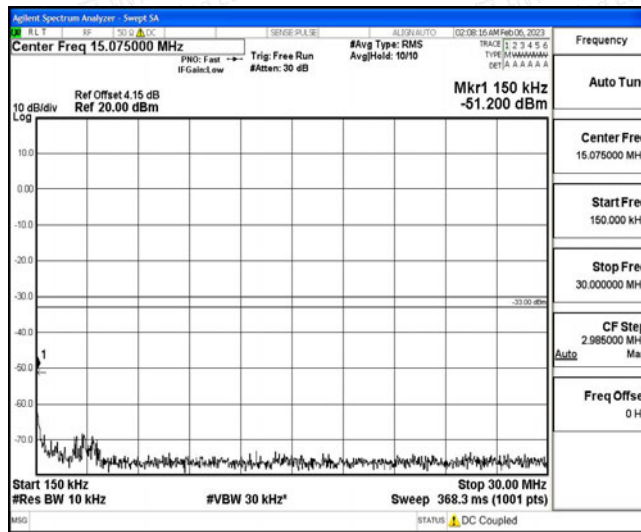

Band12-5MHz-16QAM-23035-1RB#0-Range4:1000~10000MHz

Band12-5MHz-16QAM-23095-1RB#0-Range1:0.009~0.15MHz

Band12-5MHz-16QAM-23095-1RB#0-Range2:0.15~30MHz

Band12-5MHz-16QAM-23095-1RB#0-Range3:30~1000MHz

Band12-5MHz-16QAM-23095-1RB#0-Range4:1000~10000MHz