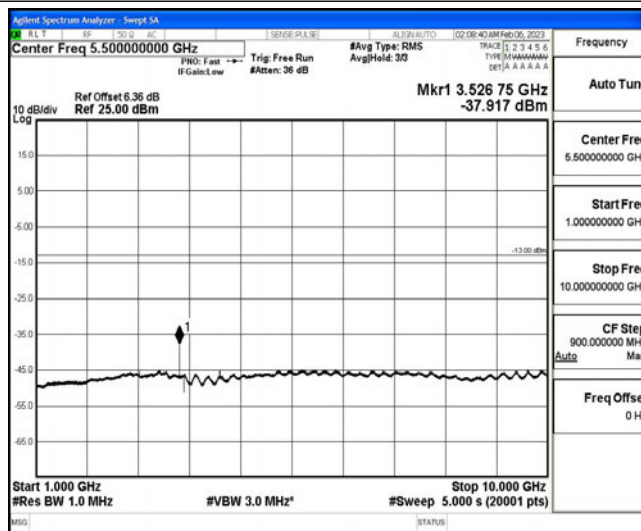

Band12-5MHz-16QAM-23035-1RB#0-Range4:1000~10000MHz

Band12-5MHz-16QAM-23095-1RB#0-Range1:0.009~0.15MHz

Band12-5MHz-16QAM-23095-1RB#0-Range2:0.15~30MHz

Band12-5MHz-16QAM-23095-1RB#0-Range3:30~1000MHz

Band12-5MHz-16QAM-23095-1RB#0-Range4:1000~10000MHz