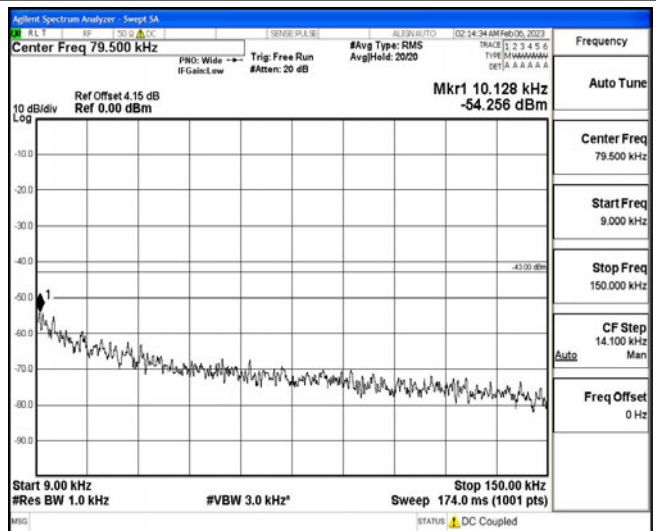

Band12-10MHz-16QAM-23060-1RB#0-Range1:0.009~0.15MHz