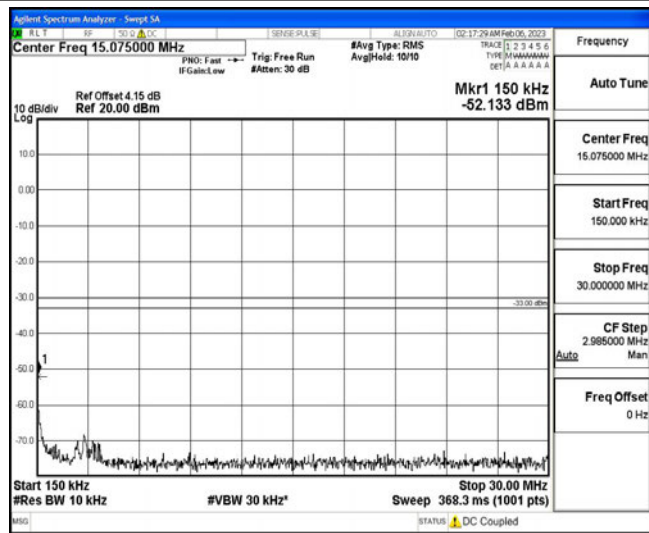

Band12-10MHz-16QAM-23130-1RB#0-Range2:0.15~30MHz