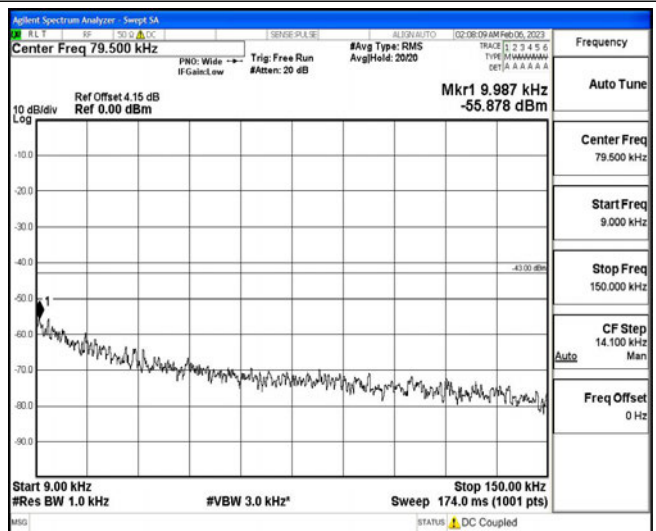

Band12-5MHz-16QAM-23095-1RB#0-Range1:0.009~0.15MHz