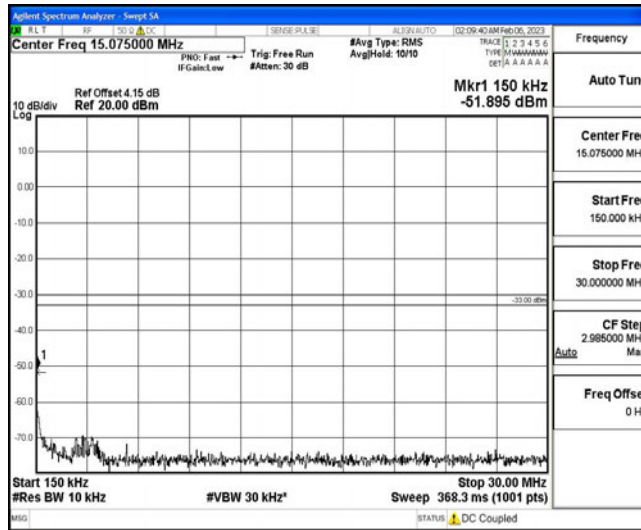

Band12-5MHz-16QAM-23155-1RB#0-Range2:0.15~30MHz