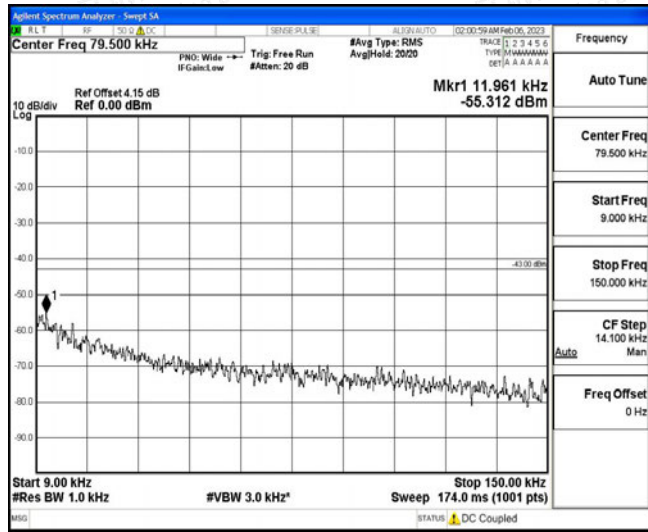

Band12-3MHz-16QAM-23165-1RB#0-Range1:0.009~0.15MHz