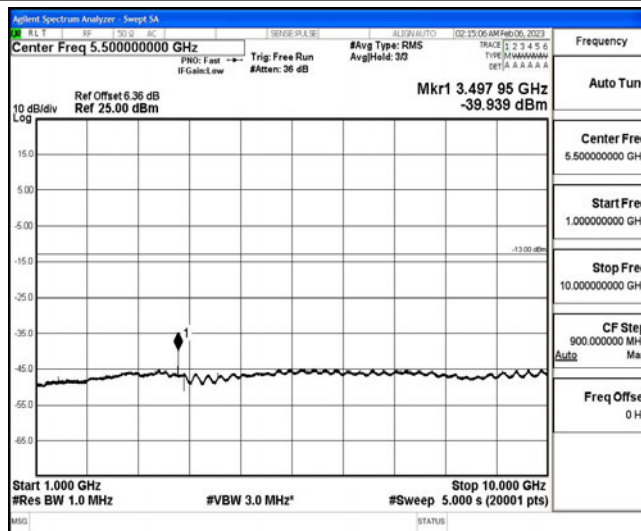

Band12-10MHz-QPSK-23130-1RB#0-Range4:1000~10000MHz

Band12-10MHz-16QAM-23060-1RB#0-Range1:0.009~0.15MHz

Band12-10MHz-16QAM-23060-1RB#0-Range2:0.15~30MHz

Band12-10MHz-16QAM-23060-1RB#0-Range3:30~1000MHz

Band12-10MHz-16QAM-23060-1RB#0-Range4:1000~10000MHz

Band12-10MHz-16QAM-23095-1RB#0-Range1:0.009~0.15MHz

Band12-10MHz-16QAM-23095-1RB#0-Range2:0.15~30MHz

Band12-10MHz-16QAM-23095-1RB#0-Range3:30~1000MHz

Band12-10MHz-16QAM-23095-1RB#0-Range4:1000~10000MHz

Band12-10MHz-16QAM-23130-1RB#0-Range1:0.009~0.15MHz