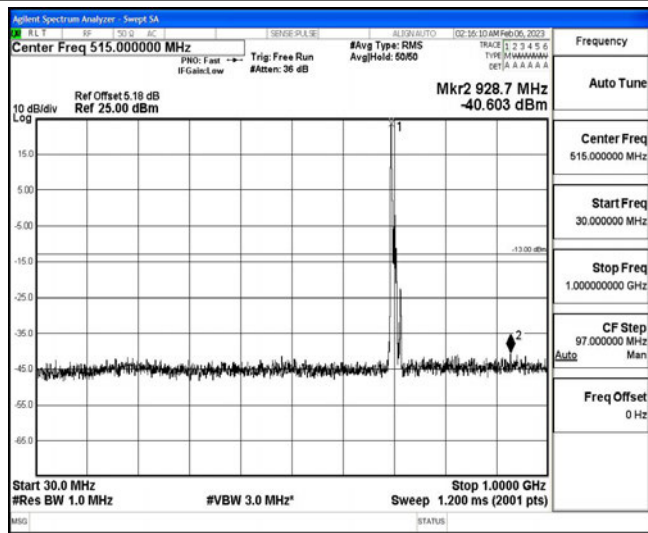

Band12-10MHz-16QAM-23095-1RB#0-Range1:0.009~0.15MHz

Band12-10MHz-16QAM-23095-1RB#0-Range2:0.15~30MHz

Band12-10MHz-16QAM-23095-1RB#0-Range3:30~1000MHz

Band12-10MHz-16QAM-23095-1RB#0-Range4:1000~10000MHz

Band12-10MHz-16QAM-23130-1RB#0-Range1:0.009~0.15MHz