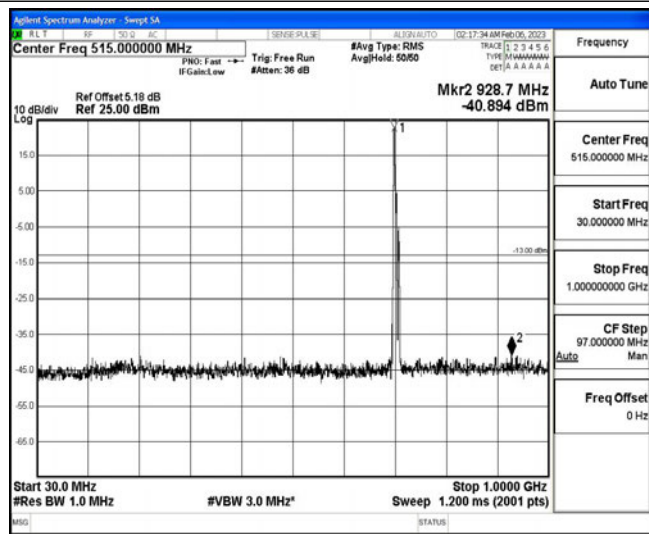

Band12-10MHz-16QAM-23130-1RB#0-Range3:30~1000MHz