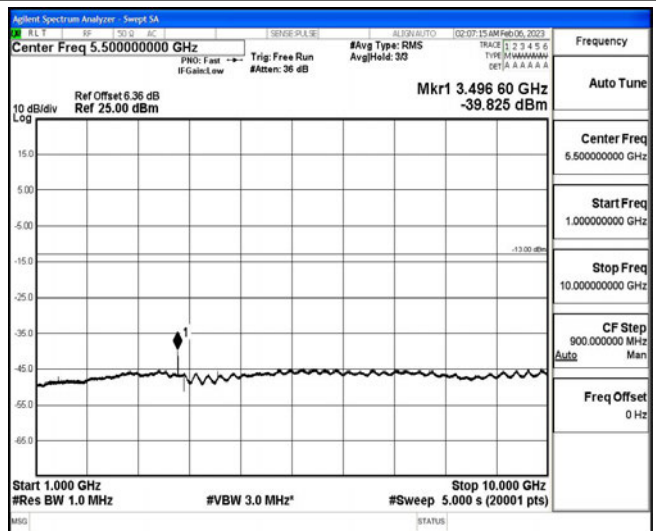

Band12-5MHz-16QAM-23035-1RB#0-Range4:1000~10000MHz