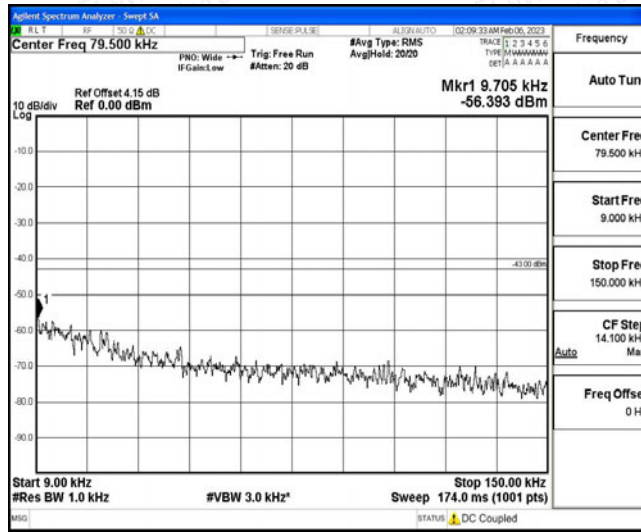

Band12-5MHz-16QAM-23155-1RB#0-Range1:0.009~0.15MHz