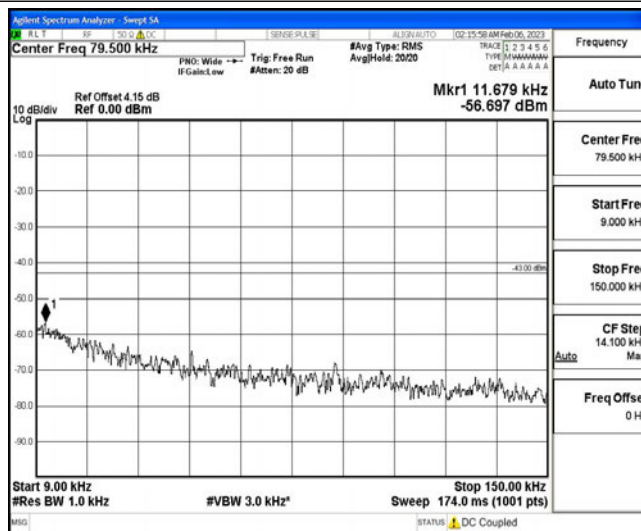

Band12-10MHz-16QAM-23095-1RB#0-Range1:0.009~0.15MHz