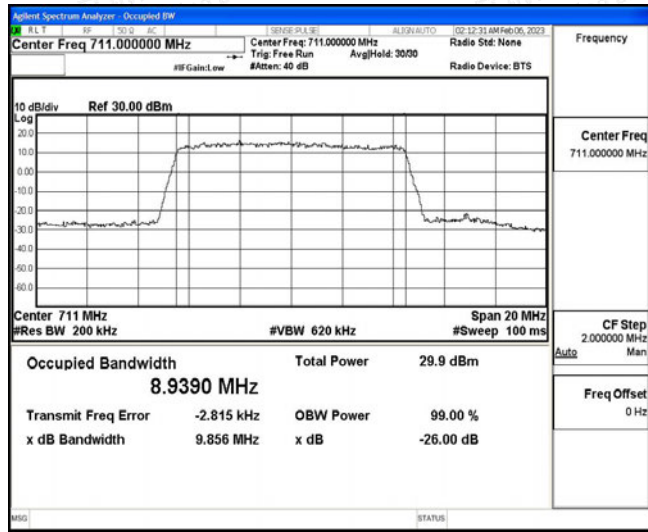

**Band12-5MHz-16QAM-23095-25RB#0**

Band12-5MHz-16QAM-23155-25RB#0

Band12-10MHz-QPSK-23060-50RB#0

Band12-10MHz-QPSK-23095-50RB#0

Band12-10MHz-QPSK-23130-50RB#0

Band12-10MHz-16QAM-23060-50RB#0

Band12-10MHz-16QAM-23095-50RB#0