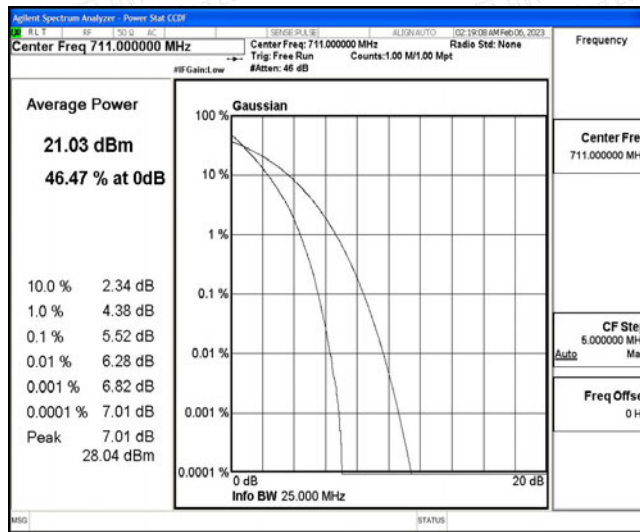

Band12-10MHz-QPSK-23130-50RB#0