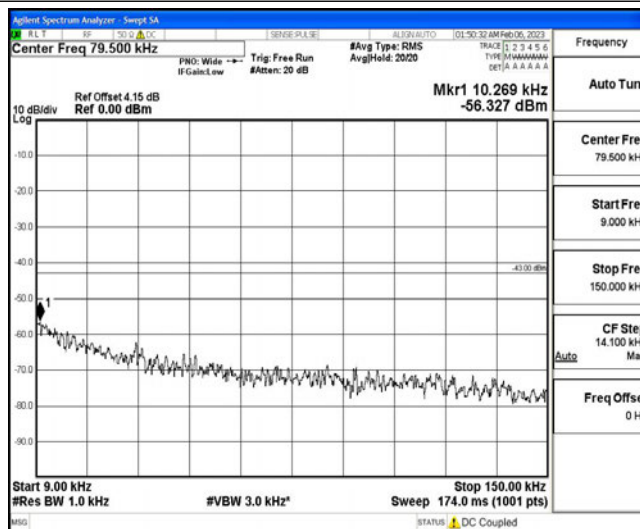

Band12-1.4MHz-QPSK-23095-1RB#0-Range1:0.009~0.15MHz