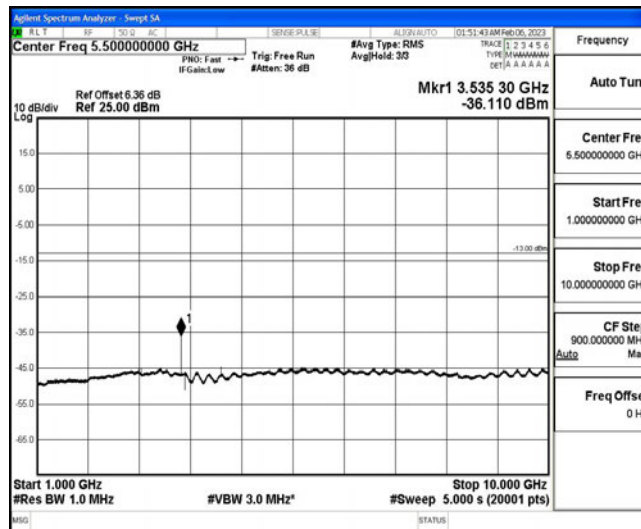

Band12-1.4MHz-16QAM-23095-1RB#0-Range4:1000~10000MHz