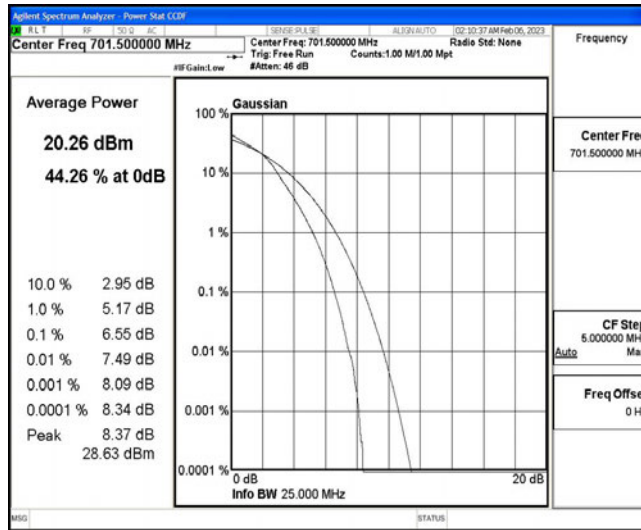

Band12-5MHz-16QAM-23035-25RB#0