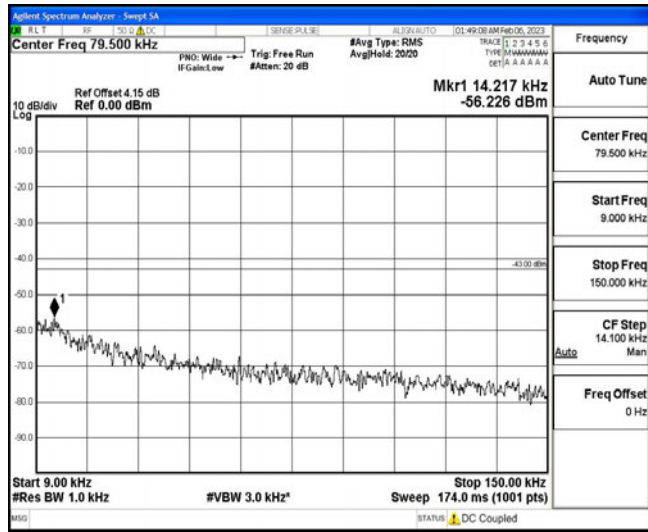

Test Graphs

Band12-1.4MHz-QPSK-23017-1RB#0-Range1:0.009~0.15MHz