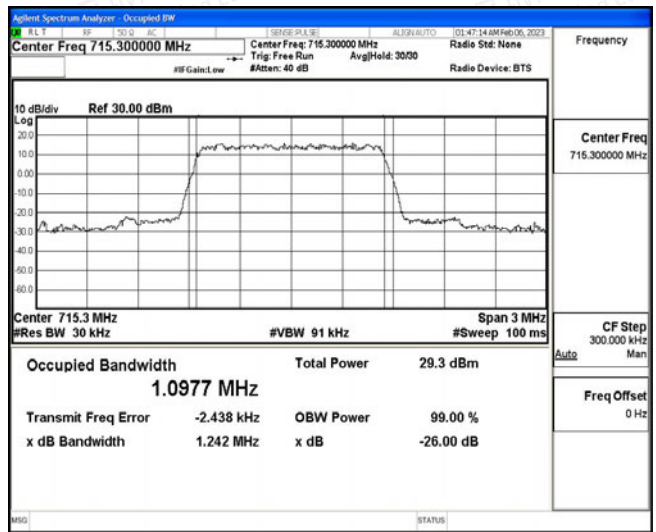

Band12-1.4MHz-QPSK-23173-6RB#0