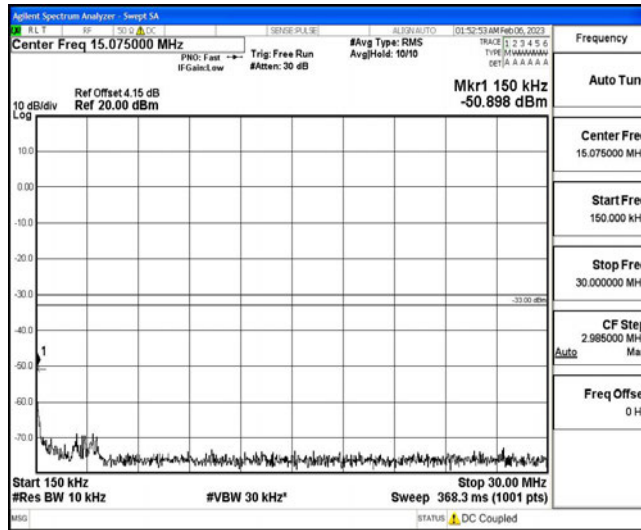

Band12-1.4MHz-16QAM-23095-1RB#0-Range3:30~1000MHz

Band12-1.4MHz-16QAM-23095-1RB#0-Range4:1000~10000MHz

Band12-1.4MHz-16QAM-23173-1RB#0-Range1:0.009~0.15MHz

Band12-1.4MHz-16QAM-23173-1RB#0-Range2:0.15~30MHz