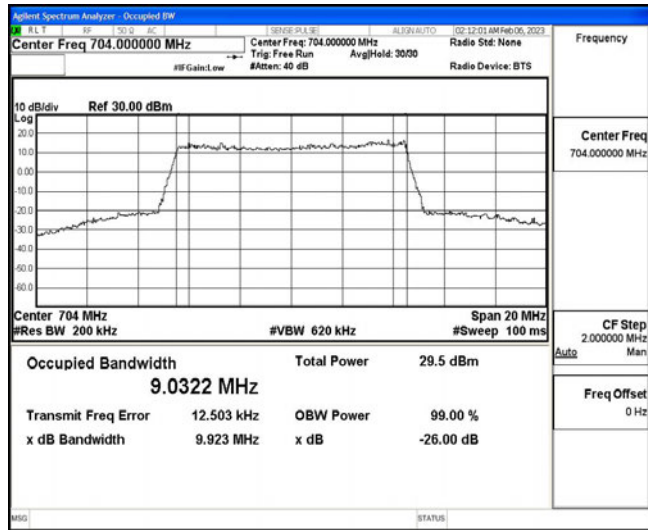

**Band12-5MHz-16QAM-23095-25RB#0**

Band12-5MHz-16QAM-23155-25RB#0

Band12-10MHz-QPSK-23060-50RB#0

Band12-10MHz-QPSK-23095-50RB#0

Band12-10MHz-QPSK-23130-50RB#0

Band12-10MHz-16QAM-23060-50RB#0

Band12-10MHz-16QAM-23095-50RB#0