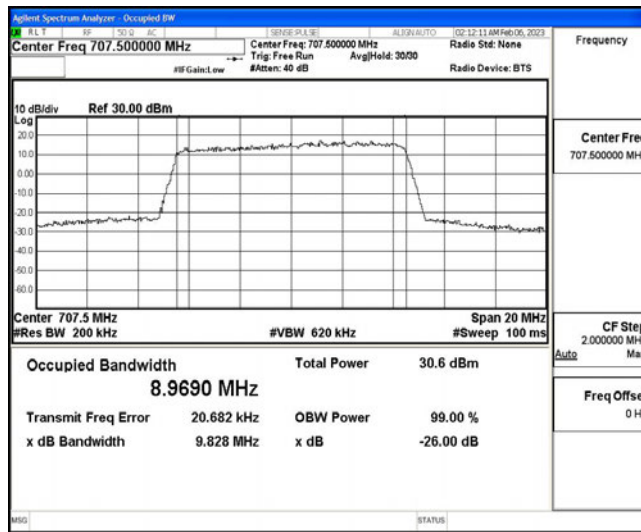

**Band12-5MHz-16QAM-23095-25RB#0**

Band12-5MHz-16QAM-23155-25RB#0

Band12-10MHz-QPSK-23060-50RB#0

Band12-10MHz-QPSK-23095-50RB#0

Band12-10MHz-QPSK-23130-50RB#0

Band12-10MHz-16QAM-23060-50RB#0

Band12-10MHz-16QAM-23095-50RB#0