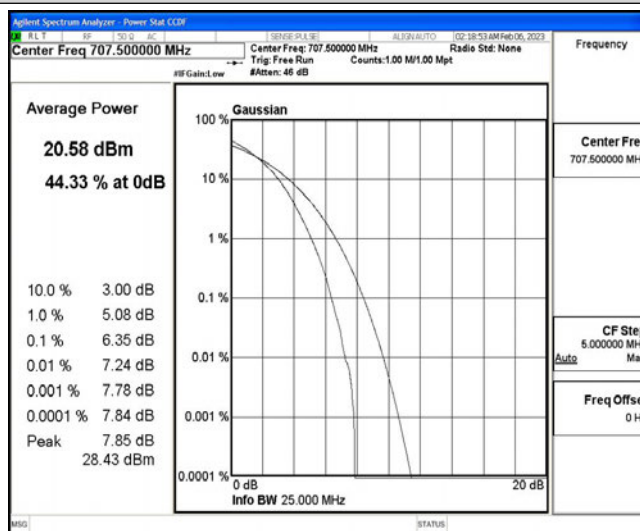

Band12-10MHz-16QAM-23095-50RB#0