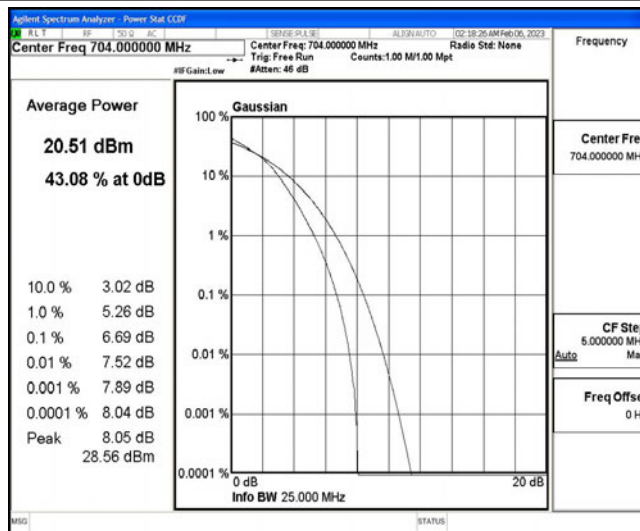

Band12-10MHz-16QAM-23060-50RB#0