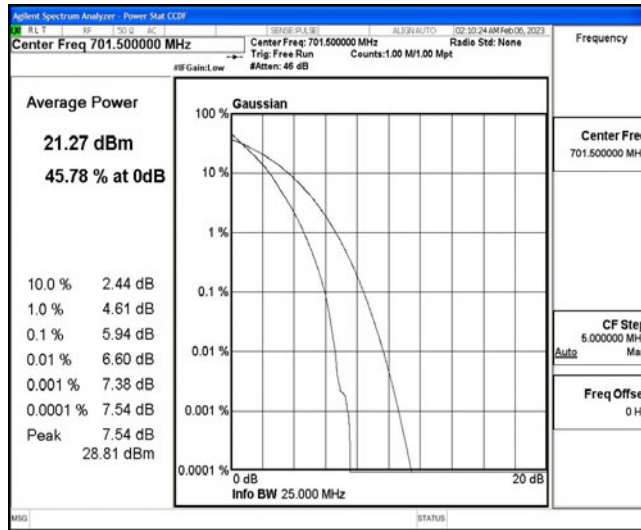

Band12-5MHz-QPSK-23035-25RB#0