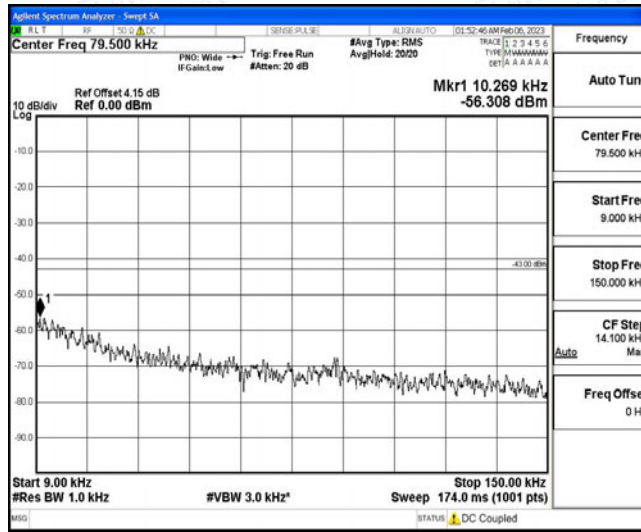

Band12-1.4MHz-16QAM-23095-1RB#0-Range3:30~1000MHz

Band12-1.4MHz-16QAM-23095-1RB#0-Range4:1000~10000MHz

Band12-1.4MHz-16QAM-23173-1RB#0-Range1:0.009~0.15MHz

Band12-1.4MHz-16QAM-23173-1RB#0-Range2:0.15~30MHz