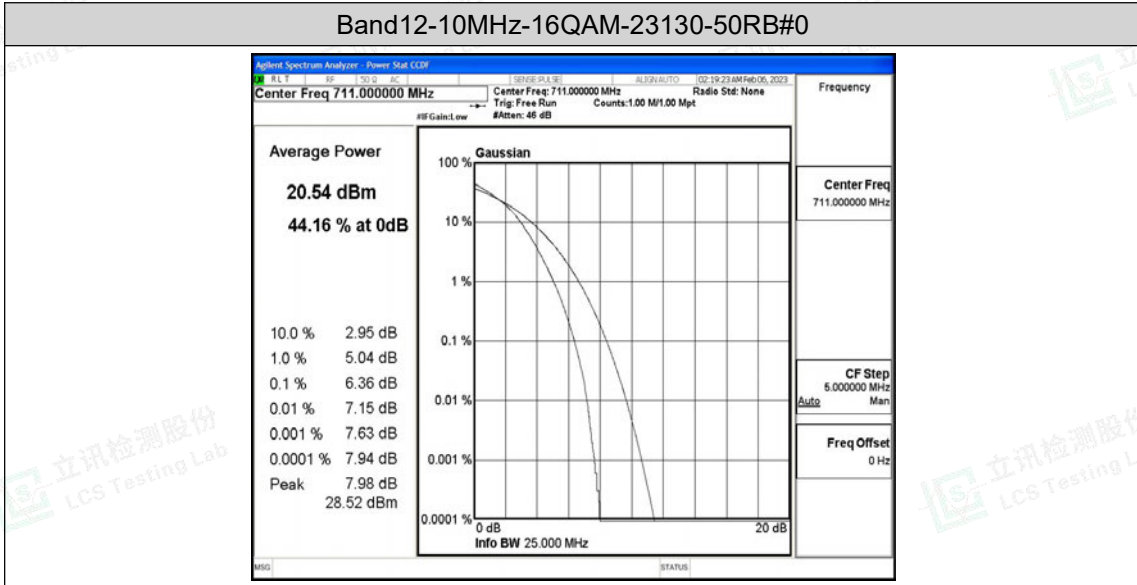

### H.3 26dB Bandwidth and Occupied Bandwidth