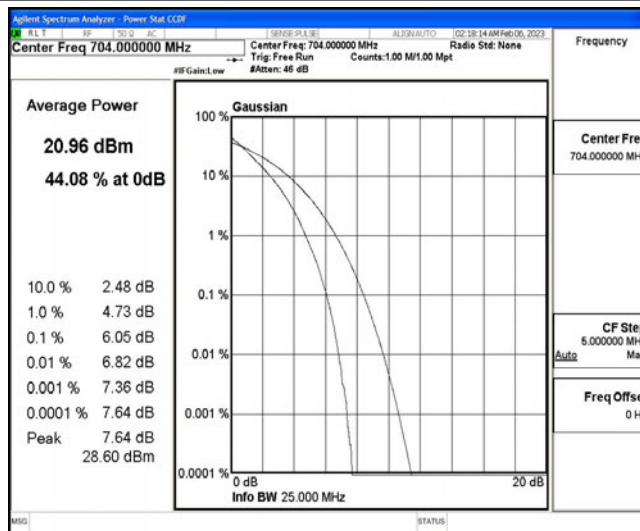

Band12-10MHz-QPSK-23060-50RB#0