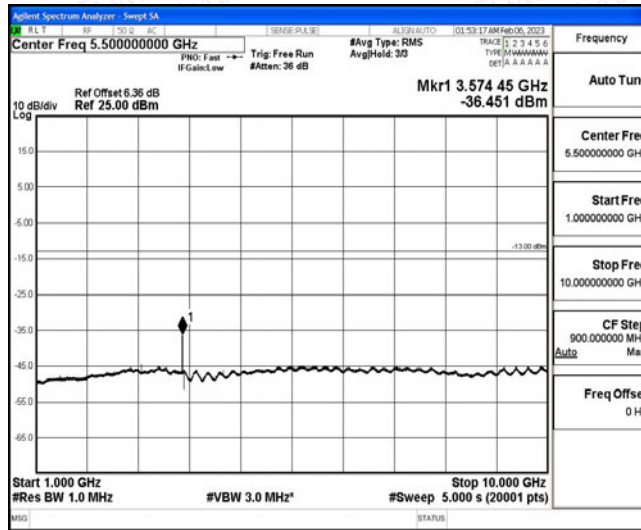

Band12-1.4MHz-16QAM-23173-1RB#0-Range4:1000~10000MHz