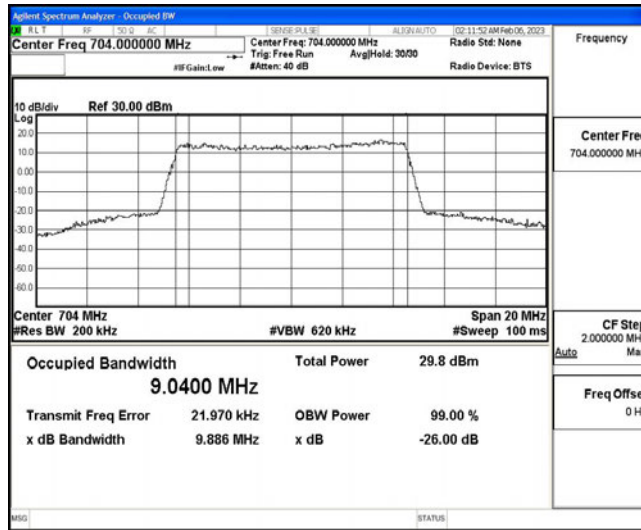

**Band12-5MHz-16QAM-23095-25RB#0**

Band12-5MHz-16QAM-23155-25RB#0

Band12-10MHz-QPSK-23060-50RB#0

Band12-10MHz-QPSK-23095-50RB#0

Band12-10MHz-QPSK-23130-50RB#0

Band12-10MHz-16QAM-23060-50RB#0

Band12-10MHz-16QAM-23095-50RB#0