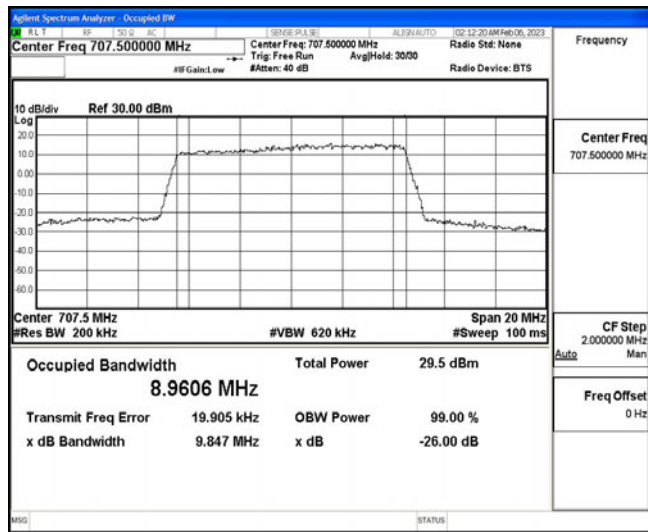

**Band12-5MHz-16QAM-23095-25RB#0**

Band12-5MHz-16QAM-23155-25RB#0

Band12-10MHz-QPSK-23060-50RB#0

Band12-10MHz-QPSK-23095-50RB#0

Band12-10MHz-QPSK-23130-50RB#0

Band12-10MHz-16QAM-23060-50RB#0

Band12-10MHz-16QAM-23095-50RB#0