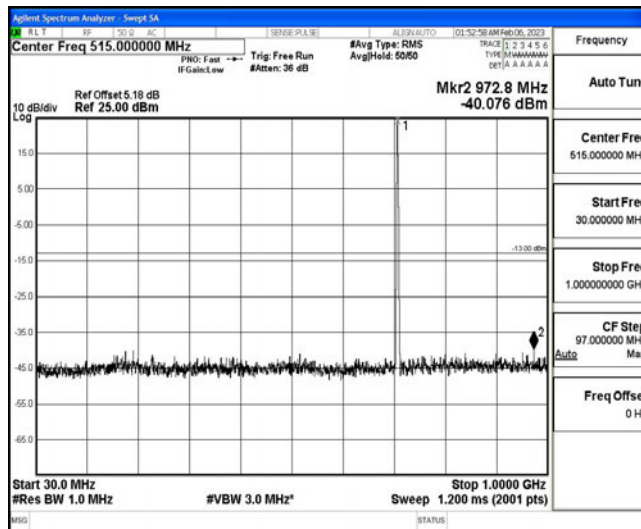

Band12-1.4MHz-16QAM-23173-1RB#0-Range3:30~1000MHz