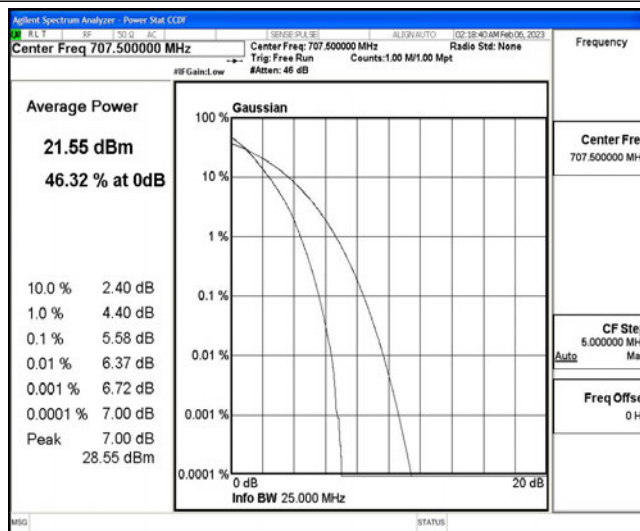

Band12-10MHz-QPSK-23095-50RB#0