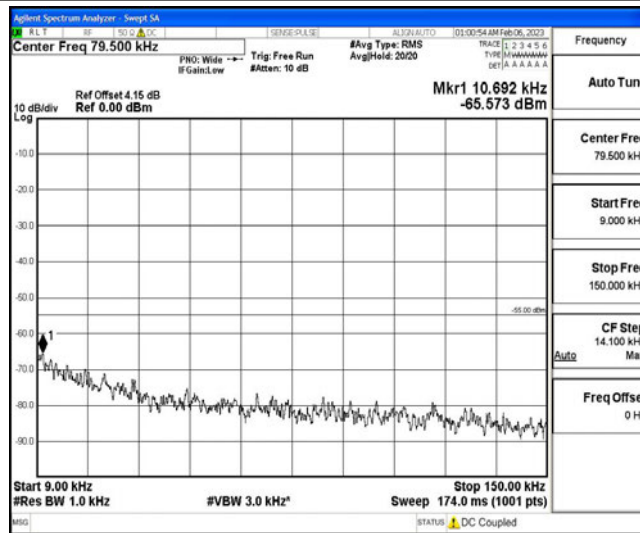

Band7-10MHz-16QAM-20800-1RB#0-Range1:0.009~0.15MHz