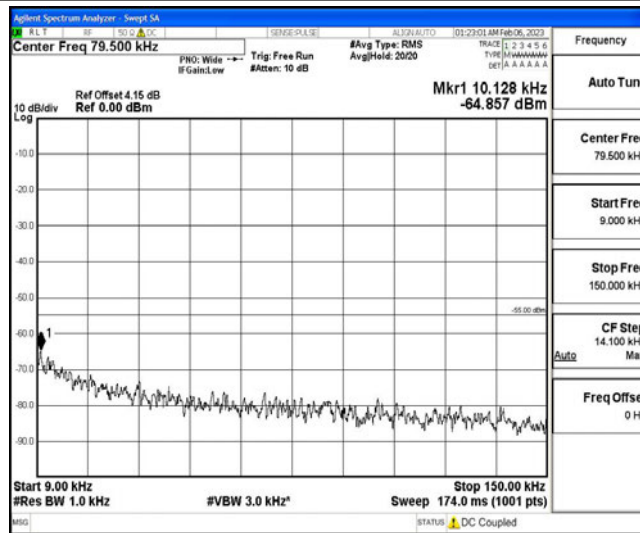

Band7-20MHz-QPSK-20850-1RB#0-Range1:0.009~0.15MHz