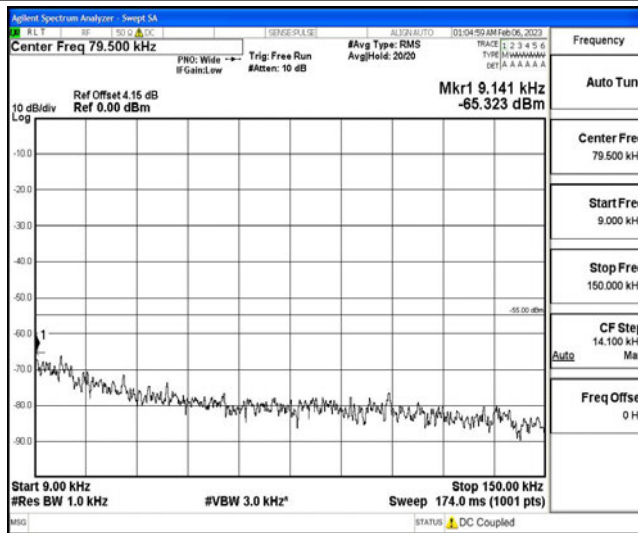

Band7-10MHz-QPSK-21400-1RB#0-Range1:0.009~0.15MHz