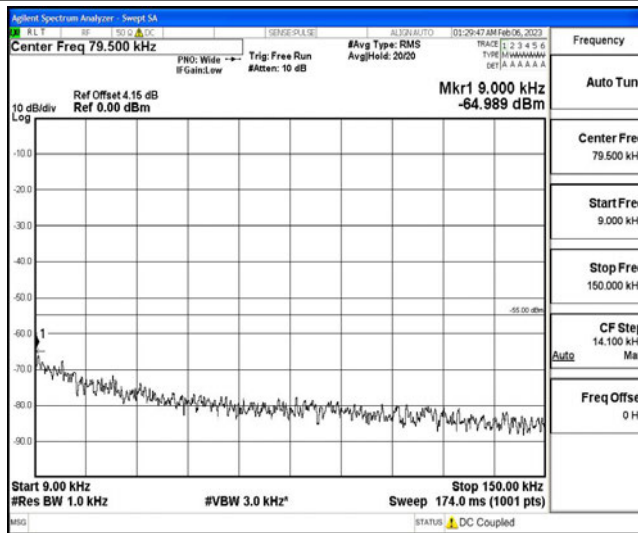

Band7-20MHz-16QAM-21350-1RB#0-Range1:0.009~0.15MHz