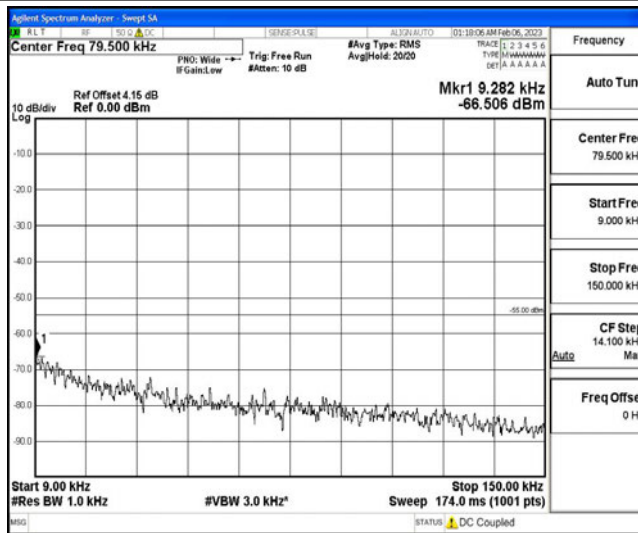

Band7-15MHz-16QAM-21375-1RB#0-Range1:0.009~0.15MHz