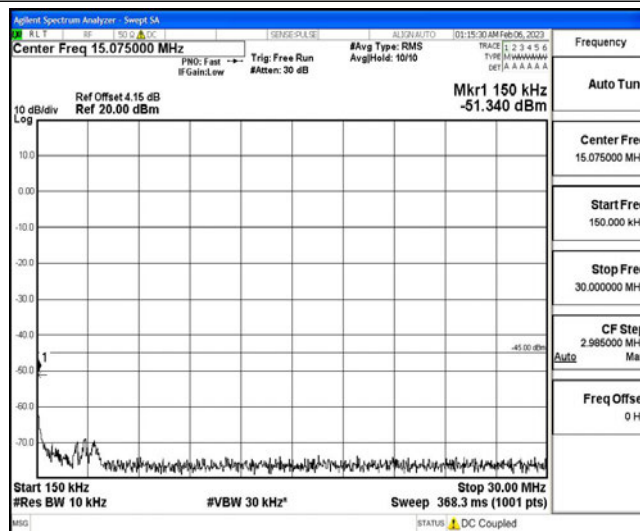

Band7-15MHz-16QAM-21100-1RB#0-Range2:0.15~30MHz