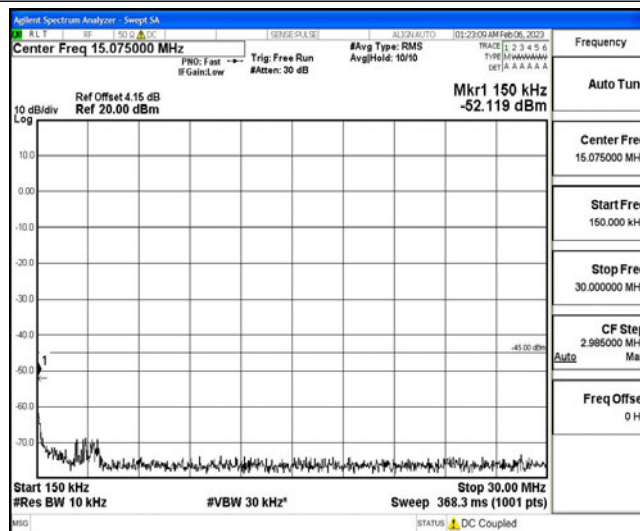

Band7-20MHz-QPSK-20850-1RB#0-Range2:0.15~30MHz