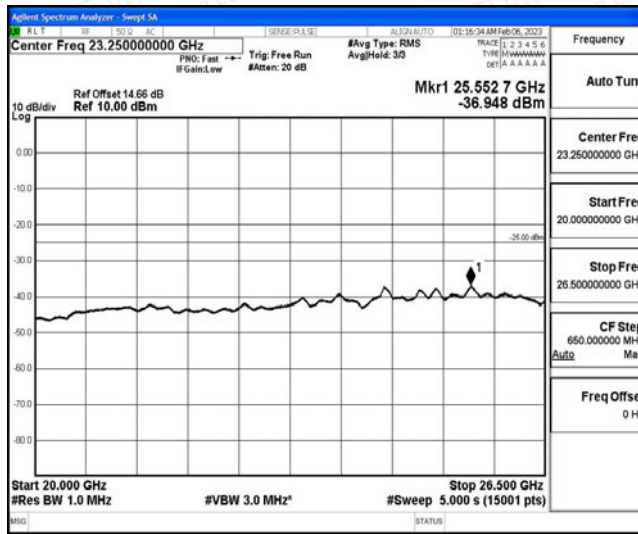

Band7-15MHz-16QAM-21100-1RB#0-Range2:0.15~30MHz

Band7-15MHz-16QAM-21100-1RB#0-Range3:30~1000MHz

Band7-15MHz-16QAM-21100-1RB#0-Range4:1000~10000MHz

Band7-15MHz-16QAM-21100-1RB#0-Range5:10000~20000MHz

Band7-15MHz-16QAM-21100-1RB#0-Range6:20000~26500MHz