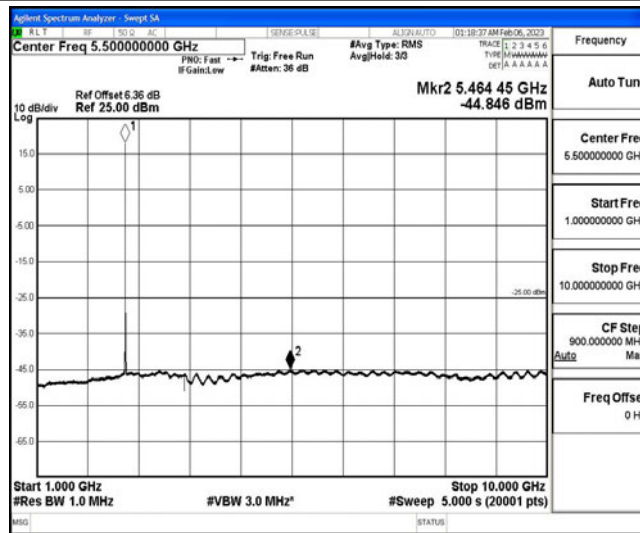

Band7-15MHz-16QAM-21375-1RB#0-Range1:0.009~0.15MHz

Band7-15MHz-16QAM-21375-1RB#0-Range2:0.15~30MHz

Band7-15MHz-16QAM-21375-1RB#0-Range3:30~1000MHz

Band7-15MHz-16QAM-21375-1RB#0-Range4:1000~10000MHz

Band7-15MHz-16QAM-21375-1RB#0-Range5:10000~20000MHz