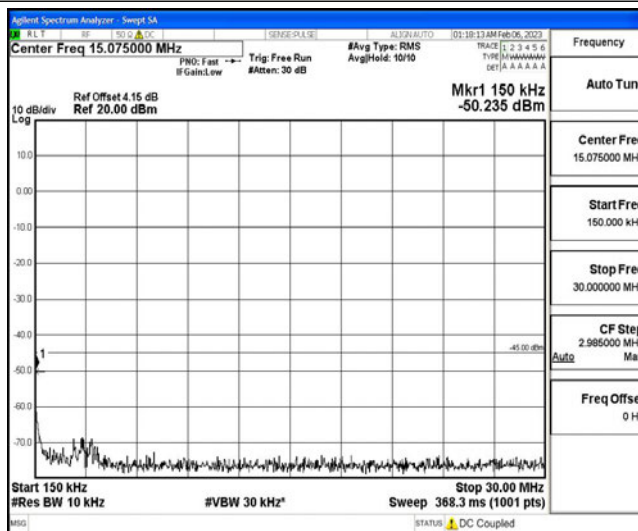

Band7-15MHz-16QAM-21375-1RB#0-Range2:0.15~30MHz