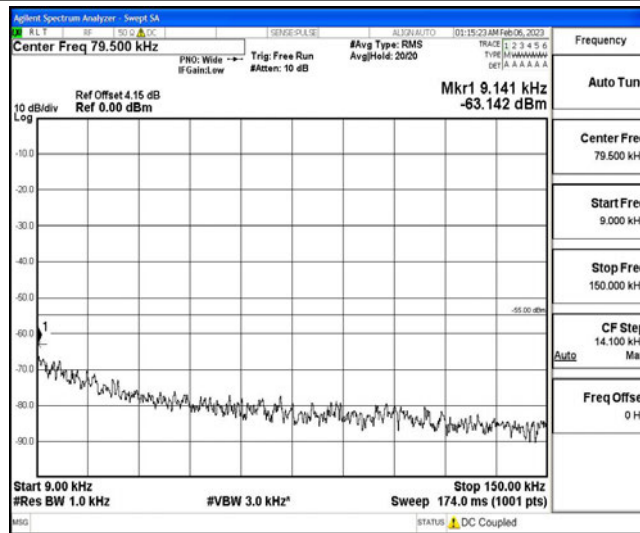

Band7-15MHz-16QAM-20825-1RB#0-Range3:30~1000MHz

Band7-15MHz-16QAM-20825-1RB#0-Range4:1000~10000MHz

Band7-15MHz-16QAM-20825-1RB#0-Range5:10000~20000MHz

Band7-15MHz-16QAM-20825-1RB#0-Range6:20000~26500MHz

Band7-15MHz-16QAM-21100-1RB#0-Range1:0.009~0.15MHz