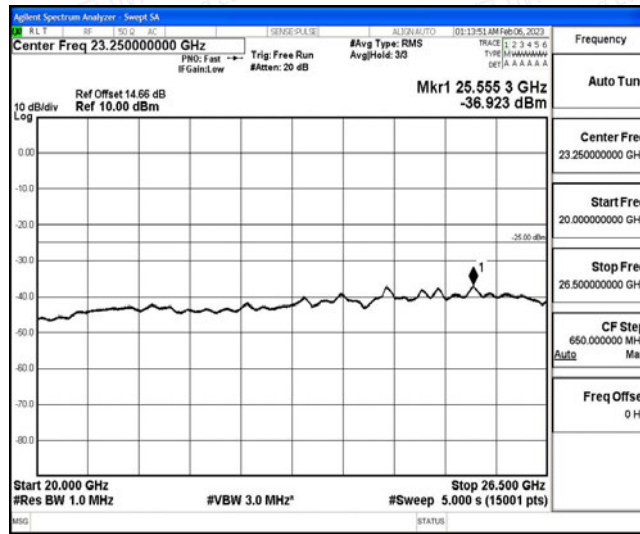

Band7-15MHz-16QAM-20825-1RB#0-Range3:30~1000MHz

Band7-15MHz-16QAM-20825-1RB#0-Range4:1000~10000MHz

Band7-15MHz-16QAM-20825-1RB#0-Range5:10000~20000MHz

Band7-15MHz-16QAM-20825-1RB#0-Range6:20000~26500MHz

Band7-15MHz-16QAM-21100-1RB#0-Range1:0.009~0.15MHz