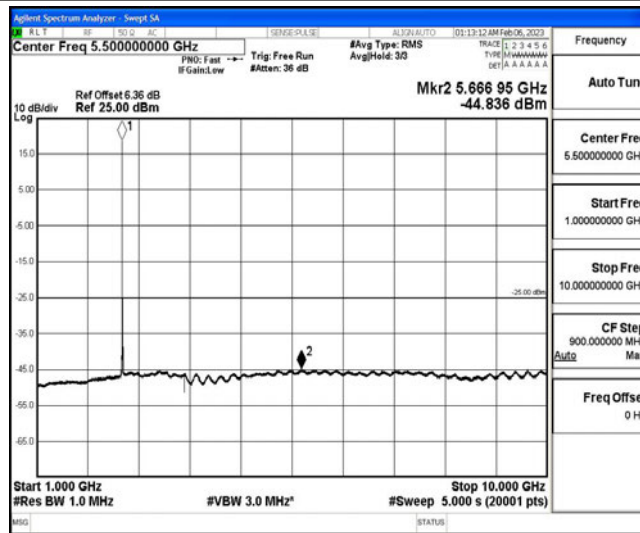

Band7-15MHz-16QAM-20825-1RB#0-Range4:1000~10000MHz