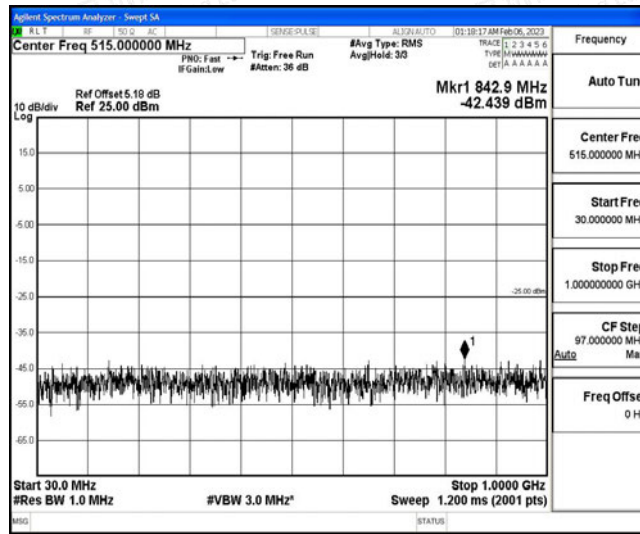

Band7-15MHz-16QAM-21375-1RB#0-Range1:0.009~0.15MHz

Band7-15MHz-16QAM-21375-1RB#0-Range2:0.15~30MHz

Band7-15MHz-16QAM-21375-1RB#0-Range3:30~1000MHz

Band7-15MHz-16QAM-21375-1RB#0-Range4:1000~10000MHz

Band7-15MHz-16QAM-21375-1RB#0-Range5:10000~20000MHz