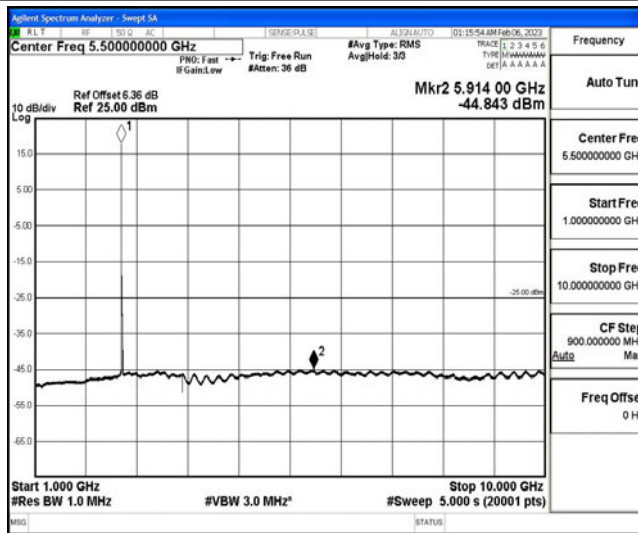

Band7-15MHz-16QAM-21100-1RB#0-Range2:0.15~30MHz

Band7-15MHz-16QAM-21100-1RB#0-Range3:30~1000MHz

Band7-15MHz-16QAM-21100-1RB#0-Range4:1000~10000MHz

Band7-15MHz-16QAM-21100-1RB#0-Range5:10000~20000MHz

Band7-15MHz-16QAM-21100-1RB#0-Range6:20000~26500MHz