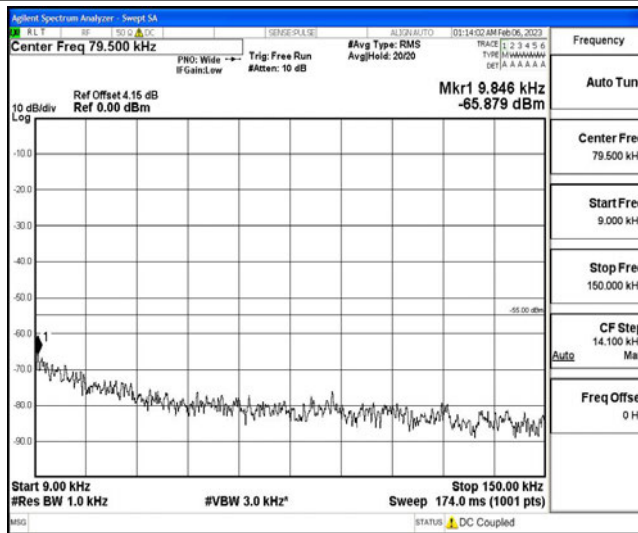

Band7-15MHz-QPSK-21100-1RB#0-Range1:0.009~0.15MHz