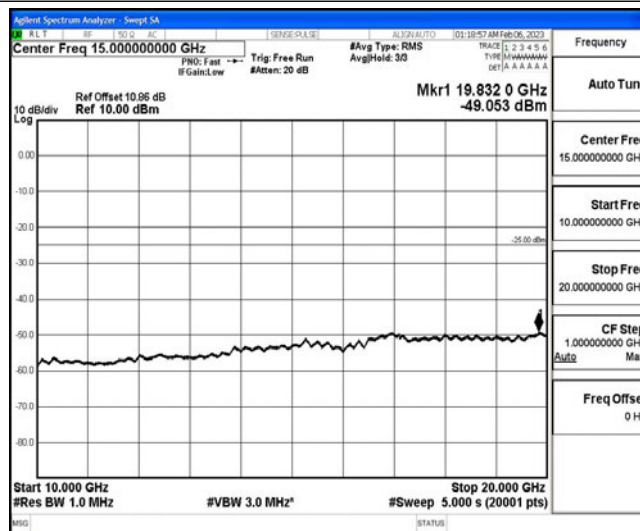

Band7-15MHz-16QAM-21375-1RB#0-Range1:0.009~0.15MHz

Band7-15MHz-16QAM-21375-1RB#0-Range2:0.15~30MHz

Band7-15MHz-16QAM-21375-1RB#0-Range3:30~1000MHz

Band7-15MHz-16QAM-21375-1RB#0-Range4:1000~10000MHz

Band7-15MHz-16QAM-21375-1RB#0-Range5:10000~20000MHz