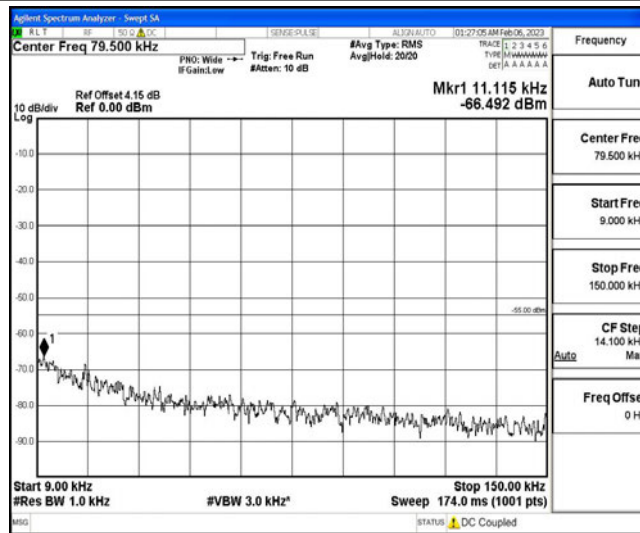

Band7-20MHz-16QAM-21100-1RB#0-Range1:0.009~0.15MHz