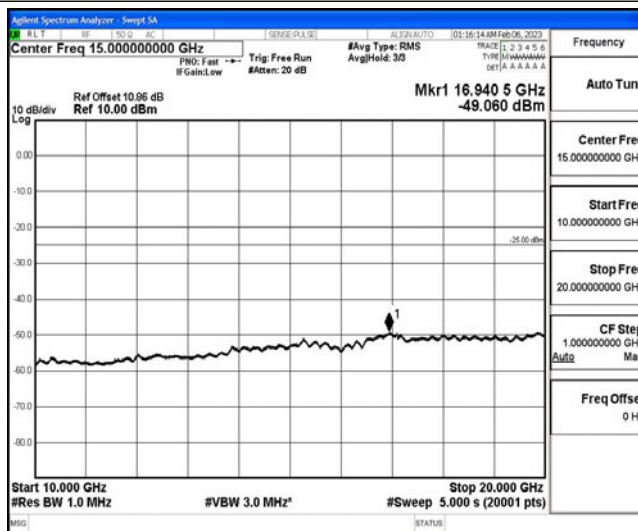

Band7-15MHz-16QAM-21100-1RB#0-Range2:0.15~30MHz

Band7-15MHz-16QAM-21100-1RB#0-Range3:30~1000MHz

Band7-15MHz-16QAM-21100-1RB#0-Range4:1000~10000MHz

Band7-15MHz-16QAM-21100-1RB#0-Range5:10000~20000MHz

Band7-15MHz-16QAM-21100-1RB#0-Range6:20000~26500MHz