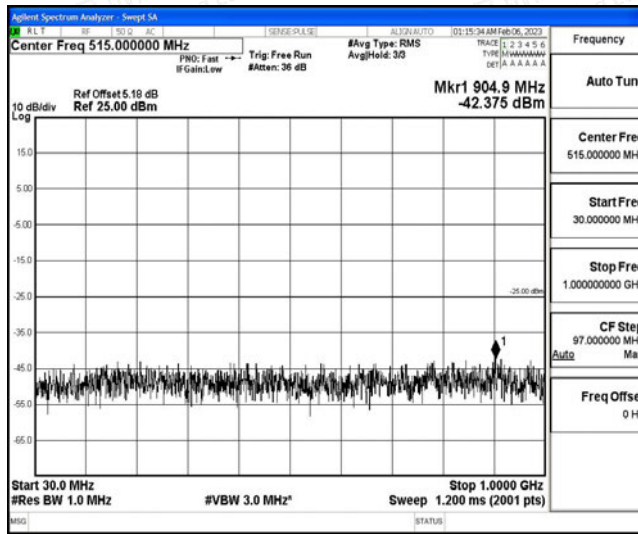

Band7-15MHz-16QAM-21100-1RB#0-Range3:30~1000MHz