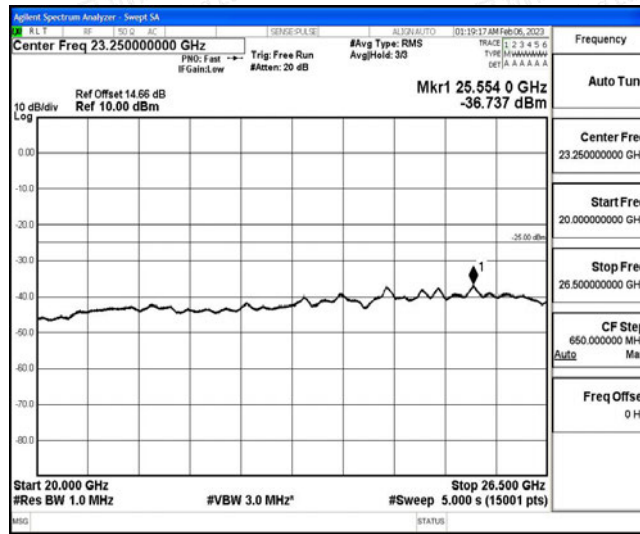

Band7-15MHz-16QAM-21375-1RB#0-Range6:20000~26500MHz