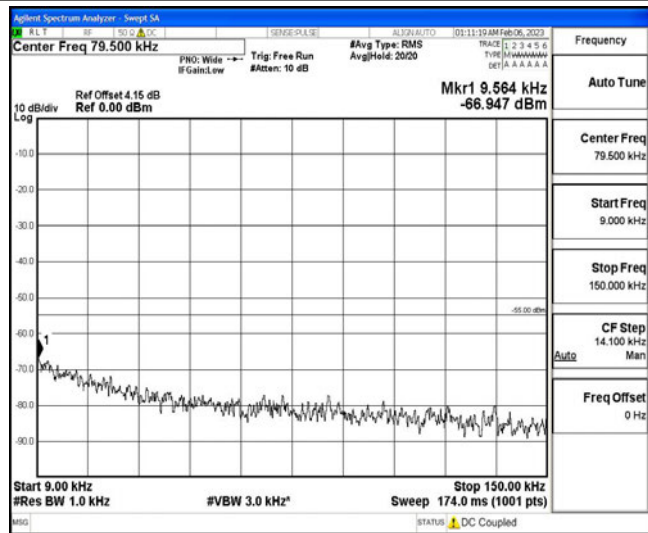

Band7-15MHz-QPSK-20825-1RB#0-Range1:0.009~0.15MHz