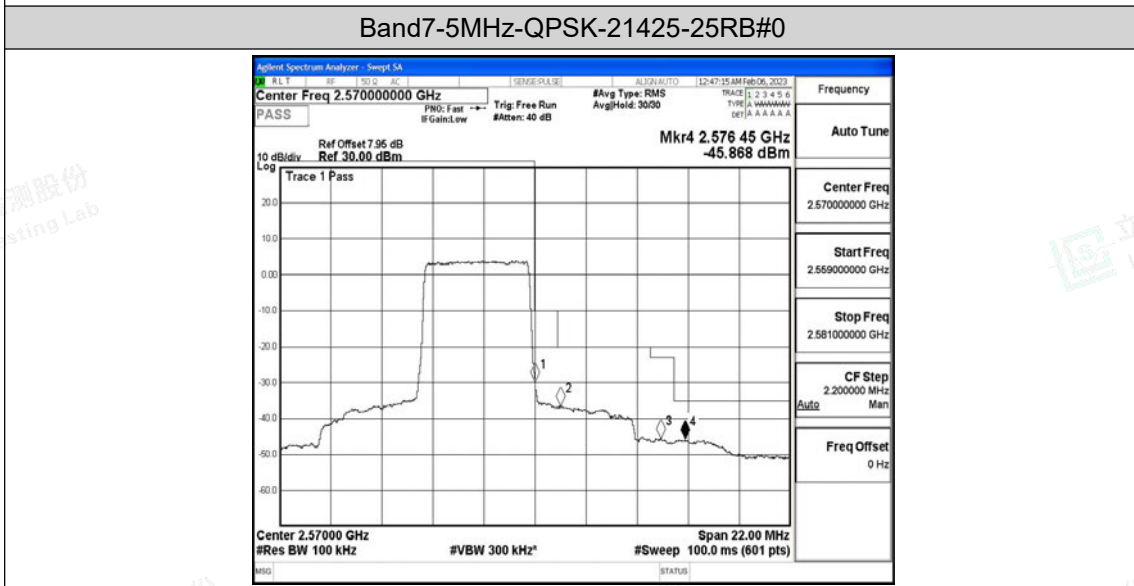

Test Graphs