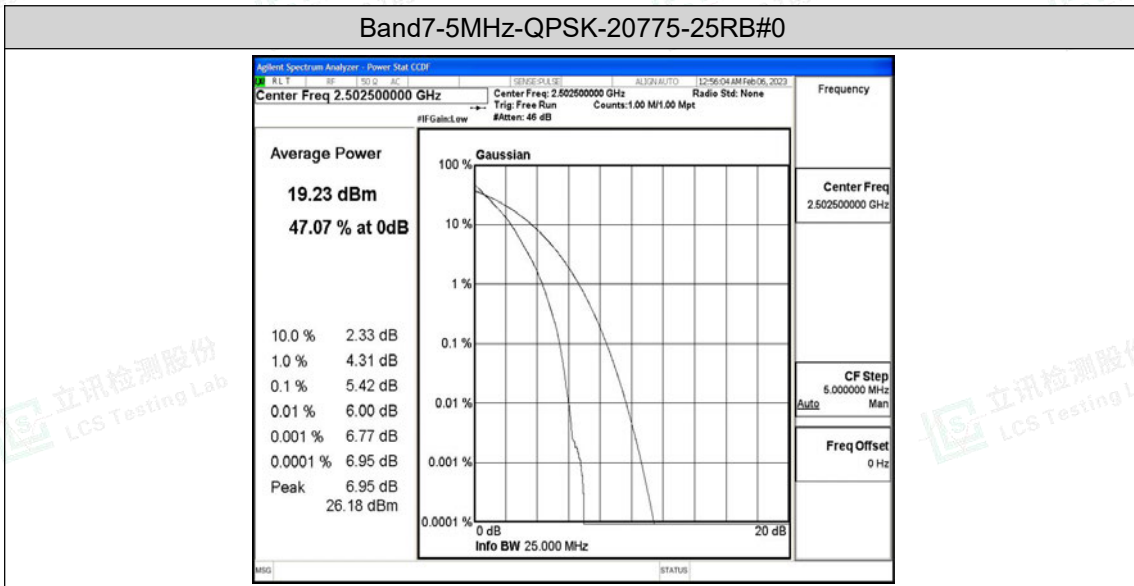

Test Graphs