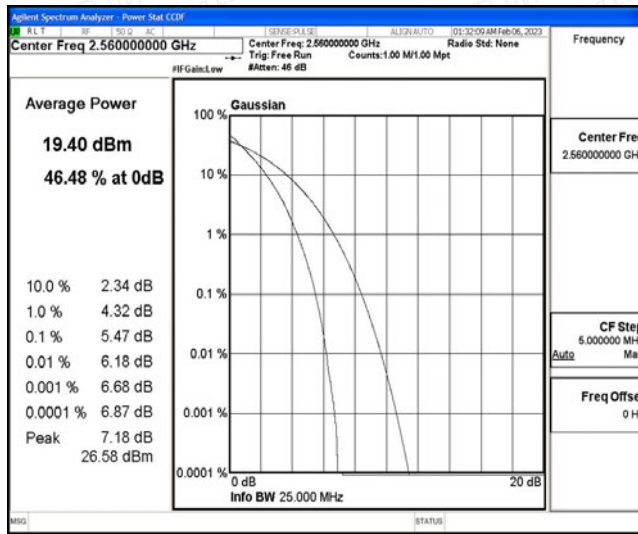

Band7-20MHz-QPSK-21350-100RB#0