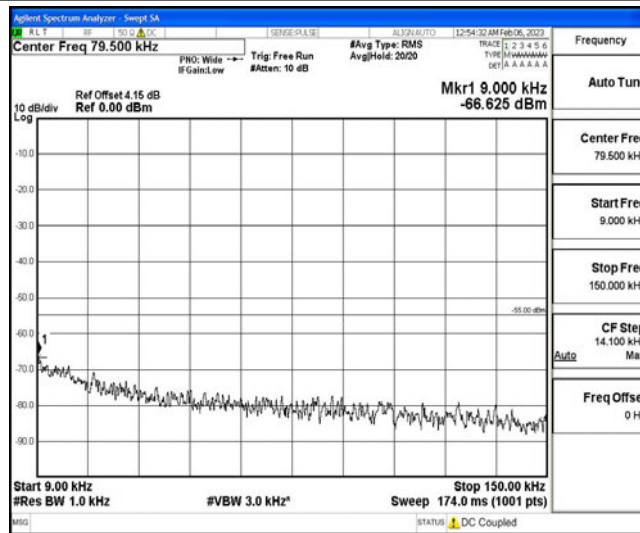

Band7-5MHz-16QAM-21425-1RB#0-Range1:0.009~0.15MHz