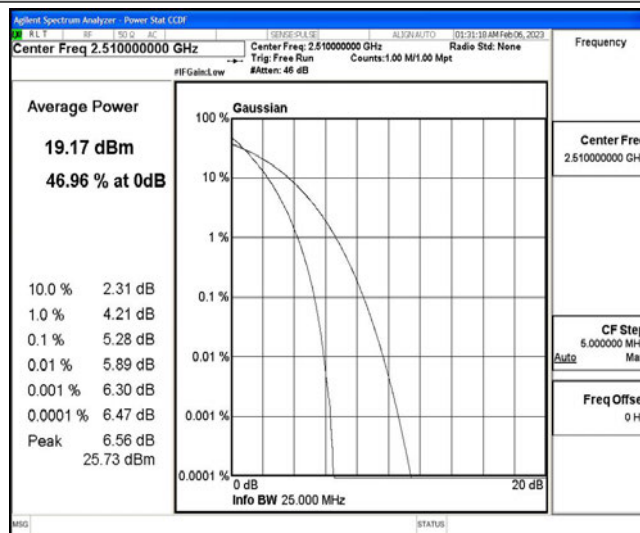

Band7-20MHz-QPSK-20850-100RB#0