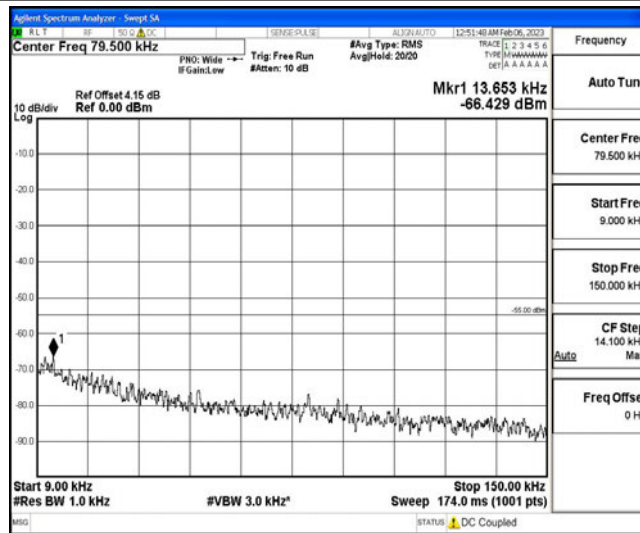

Band7-5MHz-16QAM-20775-1RB#0-Range3:30~1000MHz

Band7-5MHz-16QAM-20775-1RB#0-Range4:1000~10000MHz

Band7-5MHz-16QAM-20775-1RB#0-Range5:10000~20000MHz

Band7-5MHz-16QAM-20775-1RB#0-Range6:20000~26500MHz

Band7-5MHz-16QAM-21100-1RB#0-Range1:0.009~0.15MHz