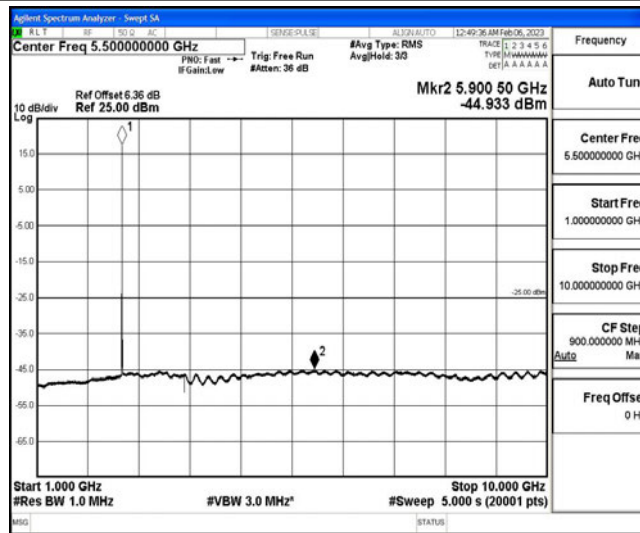

Band7-5MHz-16QAM-20775-1RB#0-Range4:1000~10000MHz