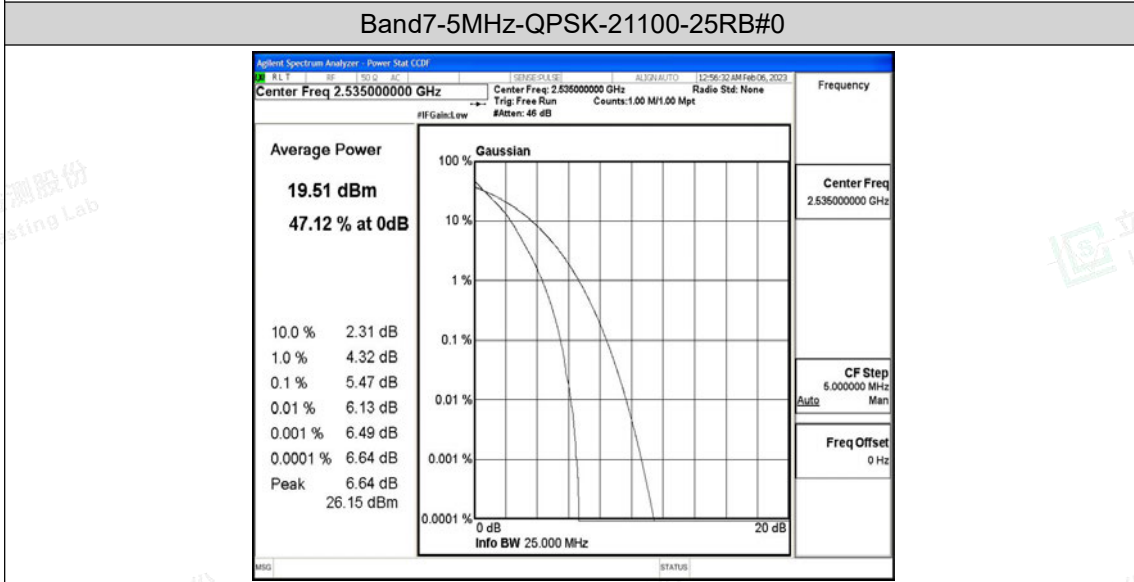

Test Graphs