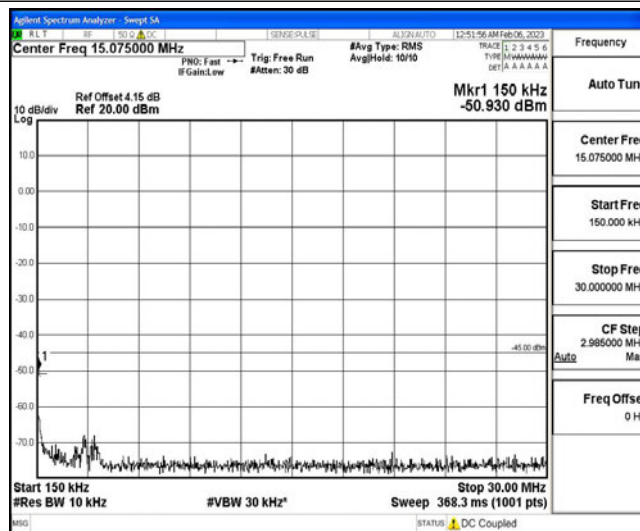

Band7-5MHz-16QAM-21100-1RB#0-Range2:0.15~30MHz