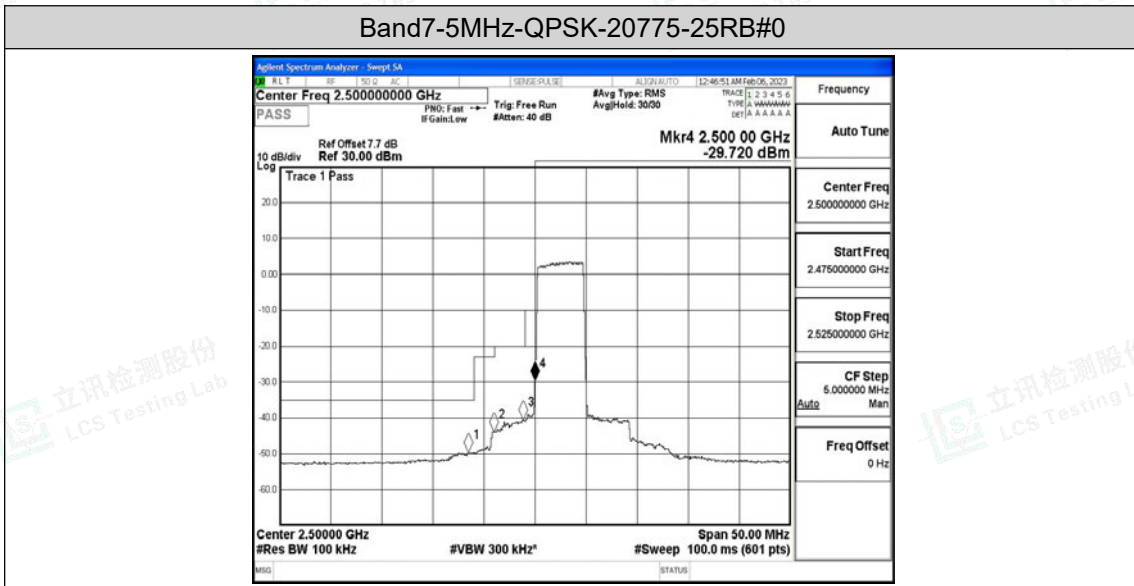

Test Graphs