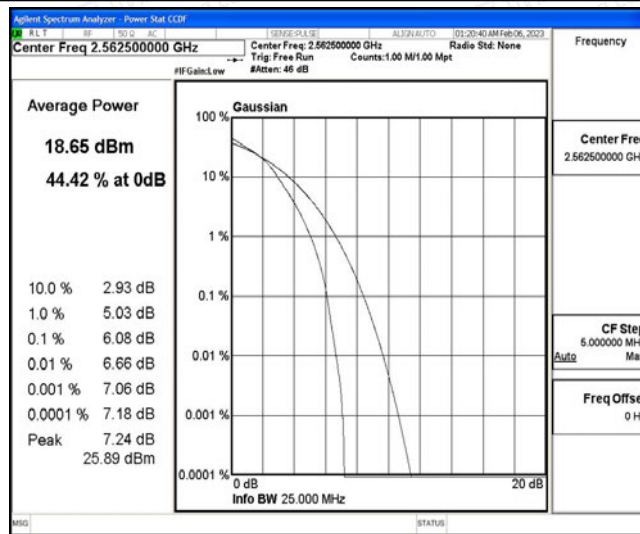

Band7-15MHz-16QAM-21375-75RB#0