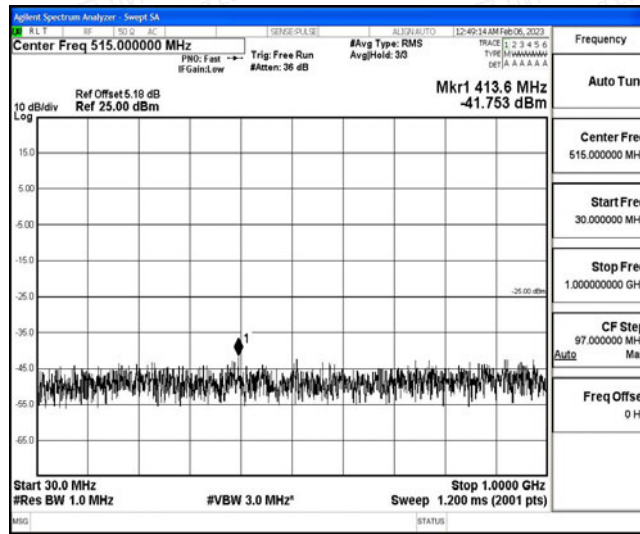

Band7-5MHz-16QAM-20775-1RB#0-Range3:30~1000MHz