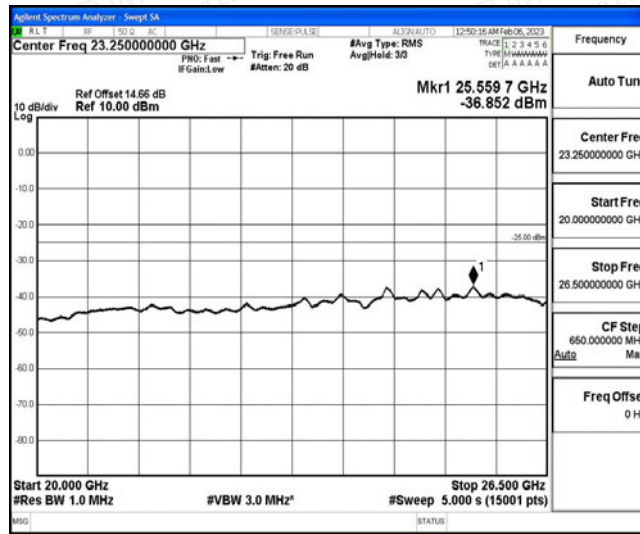

Band7-5MHz-16QAM-20775-1RB#0-Range3:30~1000MHz

Band7-5MHz-16QAM-20775-1RB#0-Range4:1000~10000MHz

Band7-5MHz-16QAM-20775-1RB#0-Range5:10000~20000MHz

Band7-5MHz-16QAM-20775-1RB#0-Range6:20000~26500MHz

Band7-5MHz-16QAM-21100-1RB#0-Range1:0.009~0.15MHz