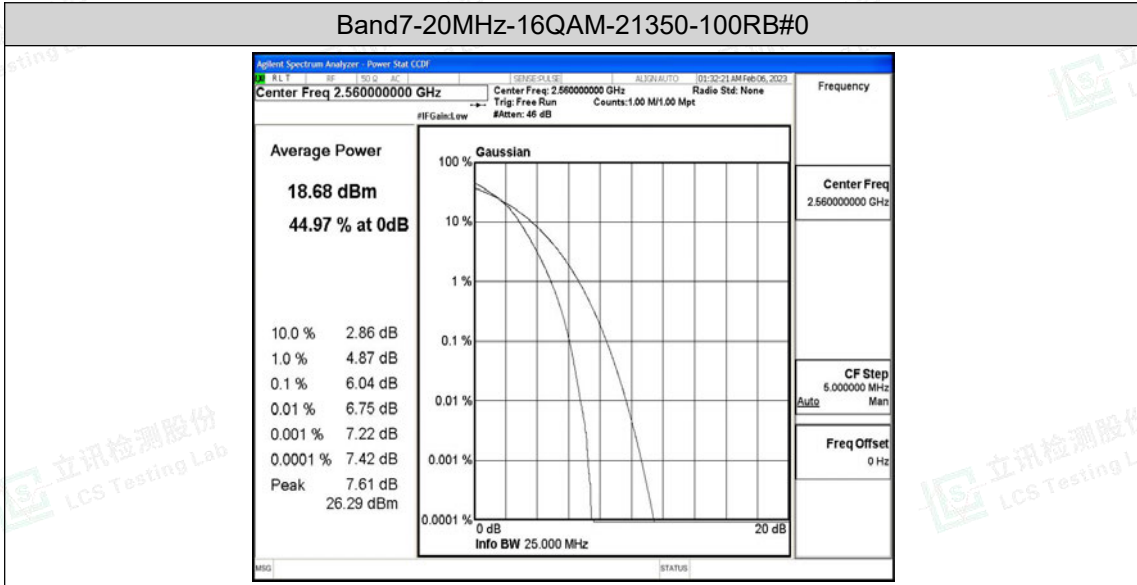

Band7-20MHz-16QAM-21350-100RB#0