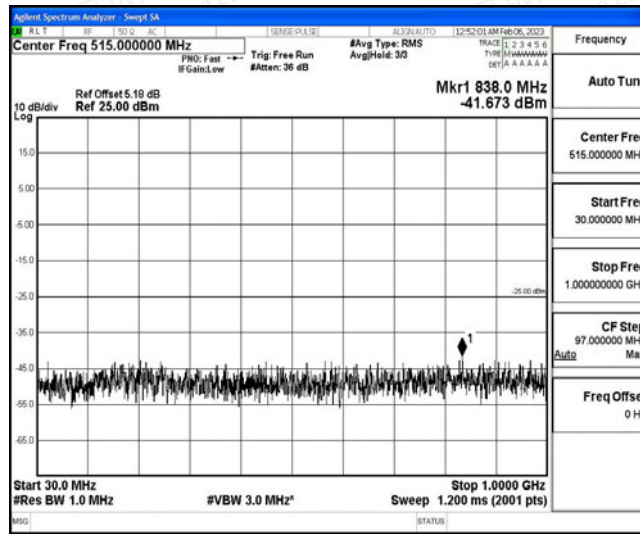

Band7-5MHz-16QAM-21100-1RB#0-Range3:30~1000MHz