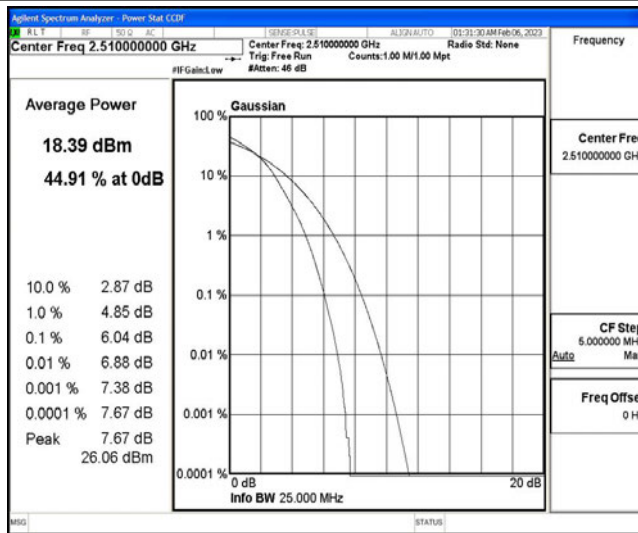

Band7-20MHz-16QAM-20850-100RB#0