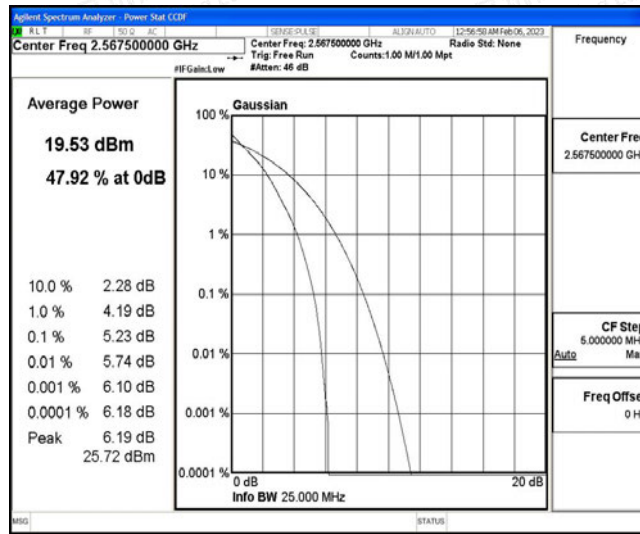

Band7-5MHz-QPSK-21425-25RB#0