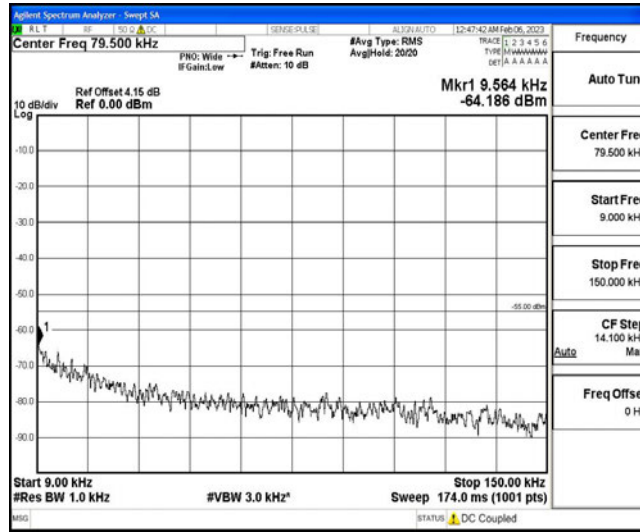

Test Graphs

Band7-5MHz-QPSK-20775-1RB#0-Range1:0.009~0.15MHz