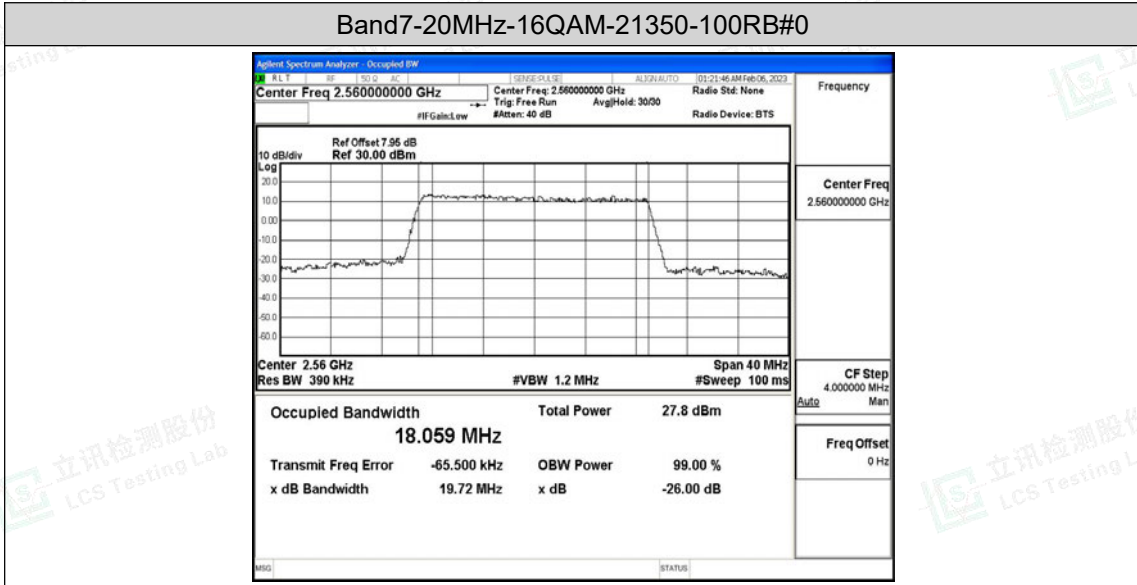

Band7-20MHz-16QAM-21350-100RB#0