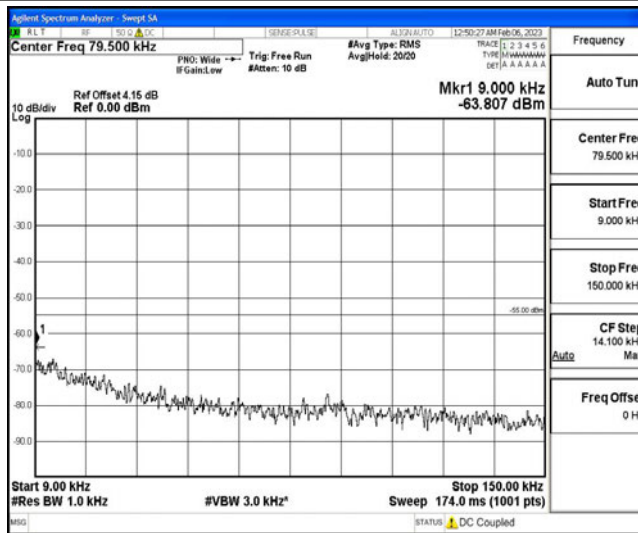

Band7-5MHz-QPSK-21100-1RB#0-Range1:0.009~0.15MHz