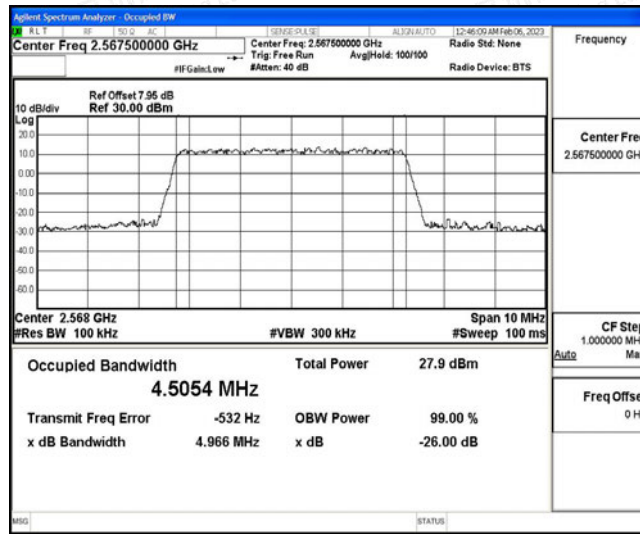

Band7-5MHz-QPSK-21425-25RB#0