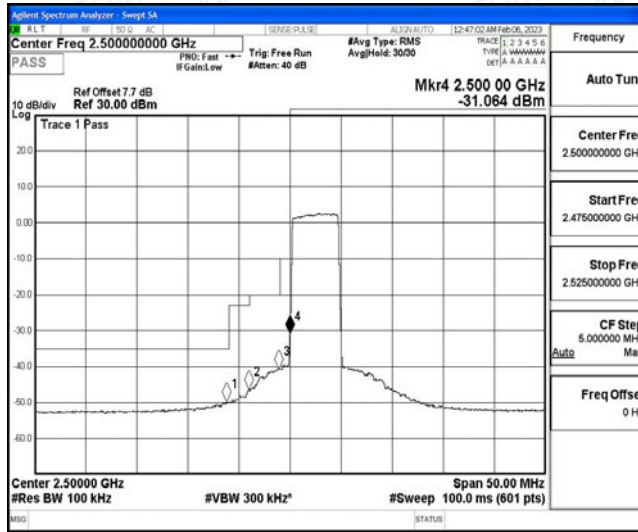

Band7-5MHz-16QAM-20775-25RB#0