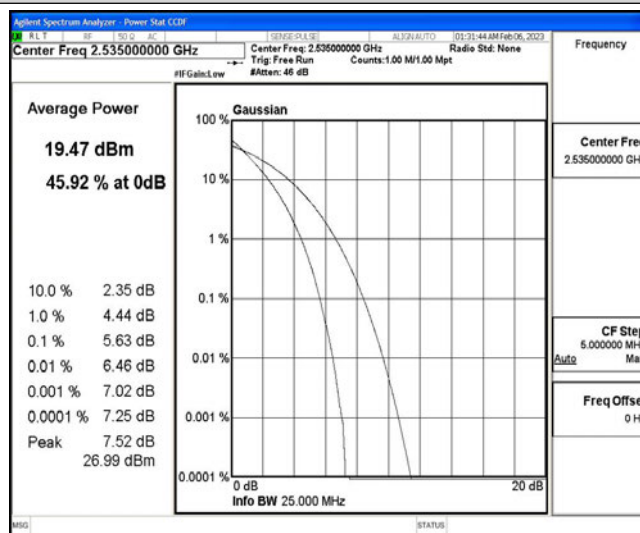

Band7-20MHz-QPSK-21100-100RB#0