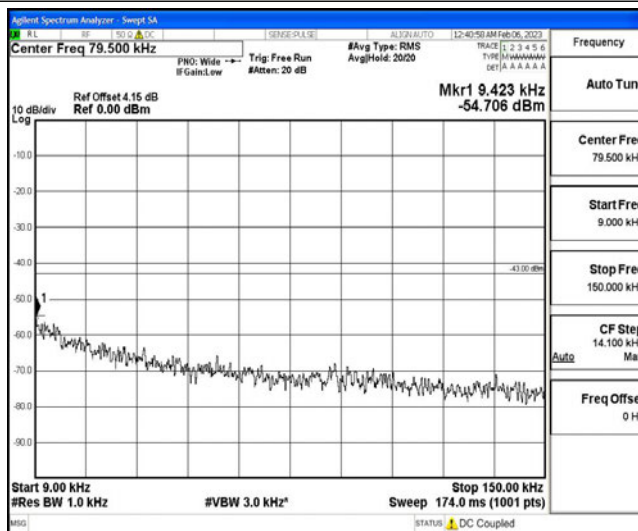

Band5-10MHz-16QAM-20525-1RB#0-Range1:0.009~0.15MHz