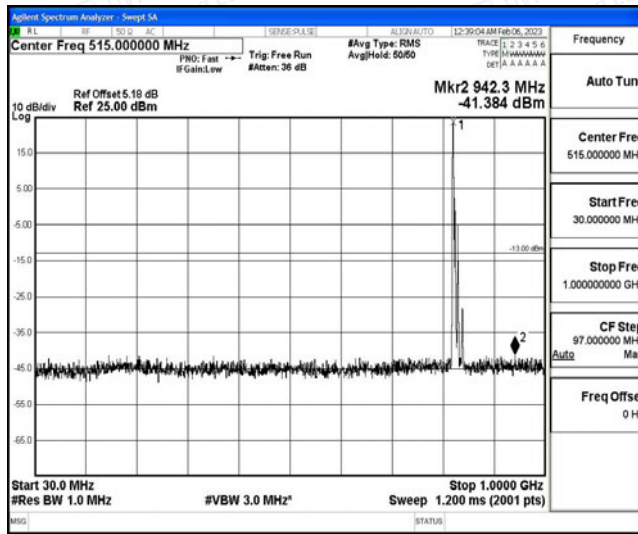

Band5-10MHz-QPSK-20450-1RB#0-Range3:30~1000MHz