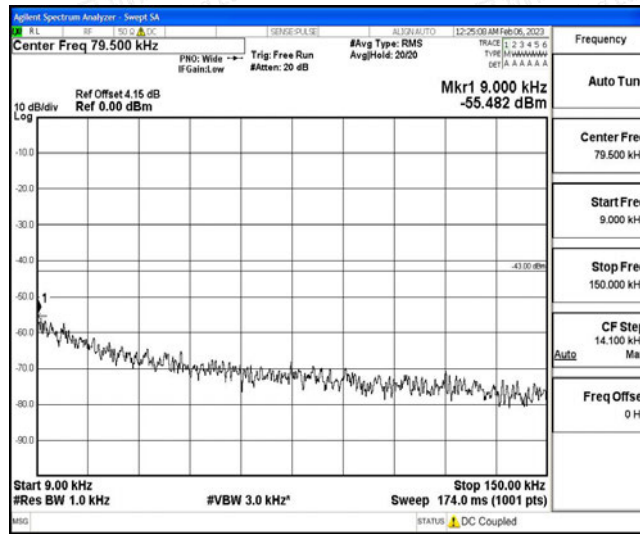

Band5-3MHz-16QAM-20635-1RB#0-Range1:0.009~0.15MHz