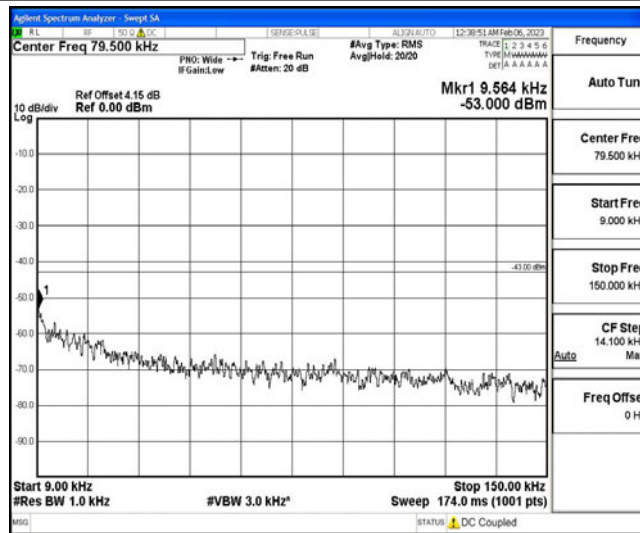

Band5-5MHz-16QAM-20625-1RB#0-Range1:0.009~0.15MHz

Band5-5MHz-16QAM-20625-1RB#0-Range2:0.15~30MHz

Band5-5MHz-16QAM-20625-1RB#0-Range3:30~1000MHz

Band5-5MHz-16QAM-20625-1RB#0-Range4:1000~10000MHz

Band5-10MHz-QPSK-20450-1RB#0-Range1:0.009~0.15MHz