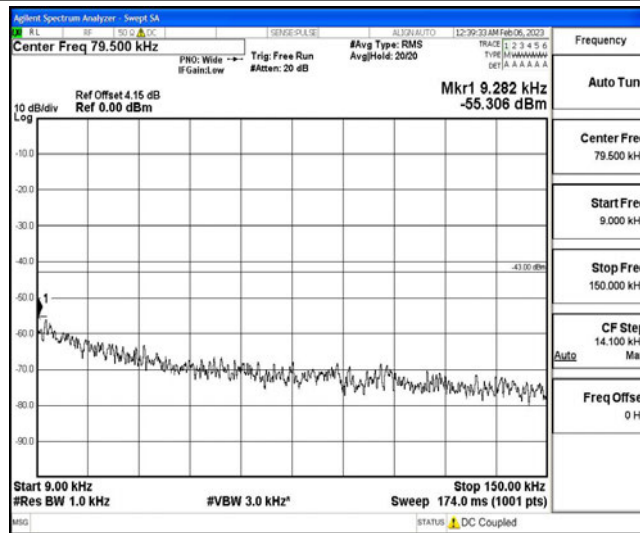

Band5-10MHz-16QAM-20450-1RB#0-Range1:0.009~0.15MHz