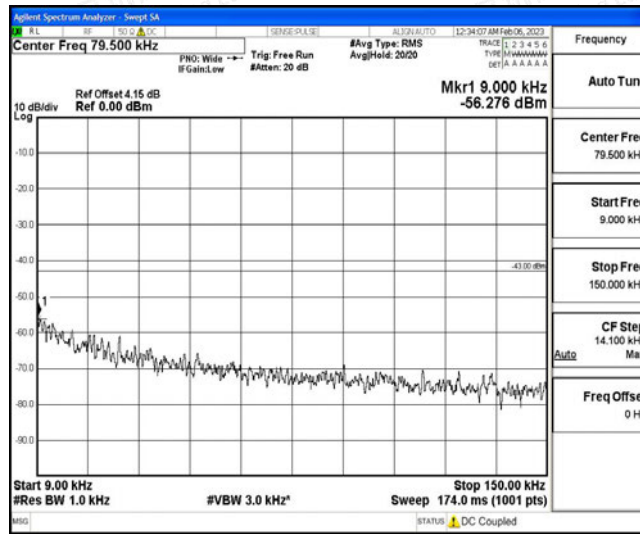

Band5-5MHz-16QAM-20625-1RB#0-Range1:0.009~0.15MHz