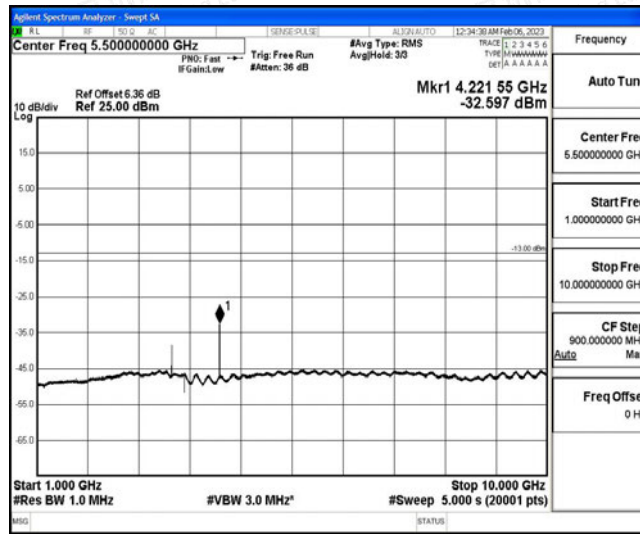

Band5-5MHz-16QAM-20625-1RB#0-Range1:0.009~0.15MHz

Band5-5MHz-16QAM-20625-1RB#0-Range2:0.15~30MHz

Band5-5MHz-16QAM-20625-1RB#0-Range3:30~1000MHz

Band5-5MHz-16QAM-20625-1RB#0-Range4:1000~10000MHz

Band5-10MHz-QPSK-20450-1RB#0-Range1:0.009~0.15MHz