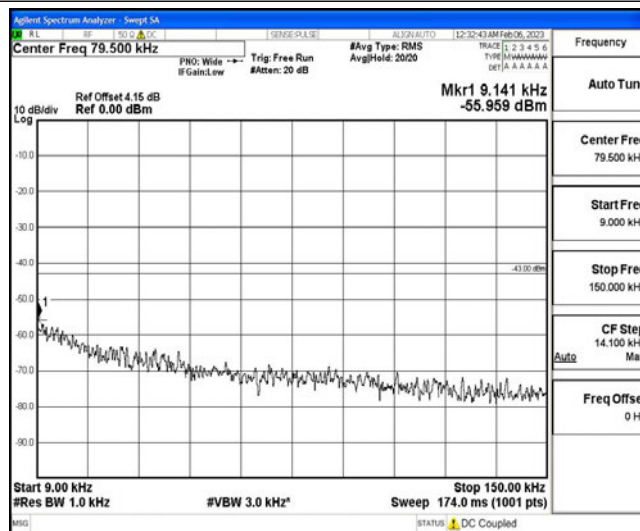

Band5-5MHz-16QAM-20525-1RB#0-Range1:0.009~0.15MHz