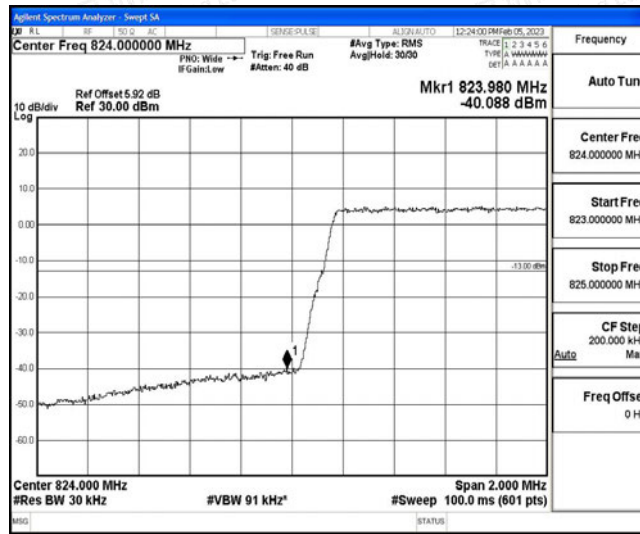

Band5-1.4MHz-16QAM-20407-6RB#0