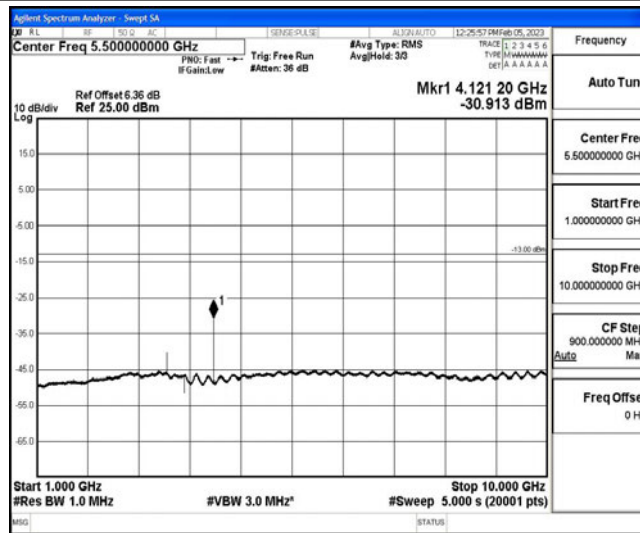

Band5-1.4MHz-16QAM-20407-1RB#0-Range4:1000~10000MHz