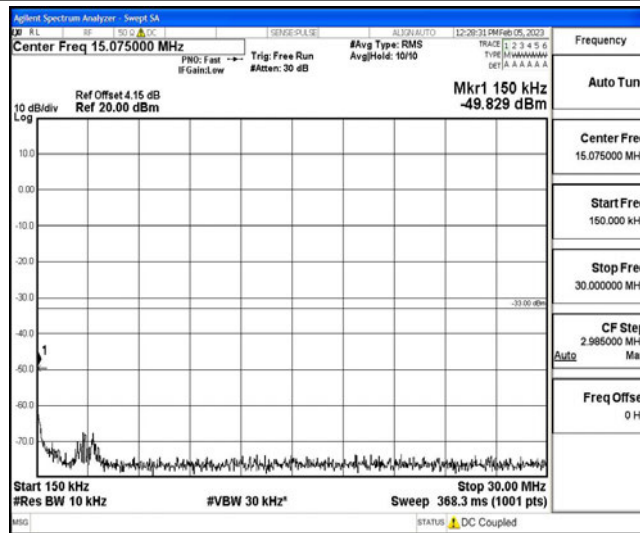

Band5-1.4MHz-16QAM-20525-1RB#0-Range4:1000~10000MHz

Band5-1.4MHz-16QAM-20643-1RB#0-Range1:0.009~0.15MHz

Band5-1.4MHz-16QAM-20643-1RB#0-Range2:0.15~30MHz

Band5-1.4MHz-16QAM-20643-1RB#0-Range3:30~1000MHz

Band5-1.4MHz-16QAM-20643-1RB#0-Range4:1000~10000MHz