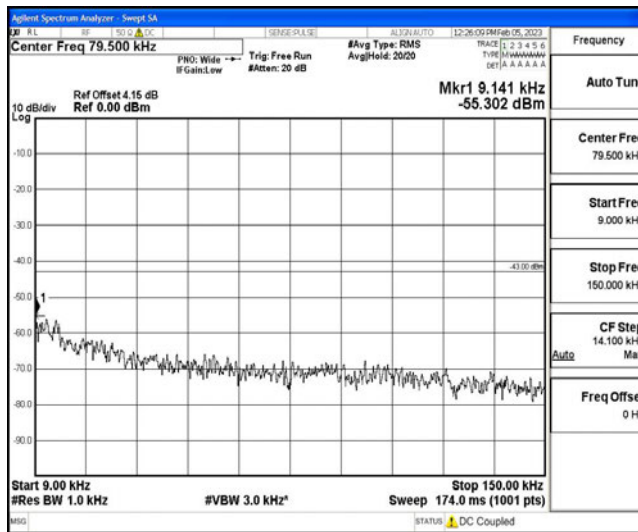

Band5-1.4MHz-QPSK-20525-1RB#0-Range1:0.009~0.15MHz