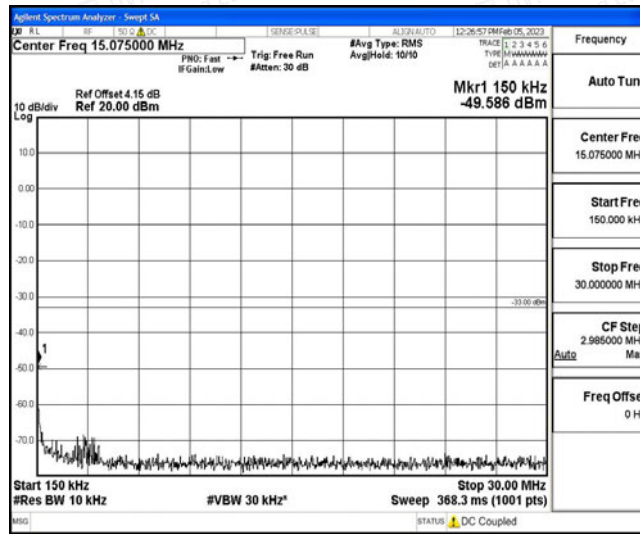

Band5-1.4MHz-16QAM-20407-1RB#0-Range3:30~1000MHz

Band5-1.4MHz-16QAM-20407-1RB#0-Range4:1000~10000MHz

Band5-1.4MHz-16QAM-20525-1RB#0-Range1:0.009~0.15MHz

Band5-1.4MHz-16QAM-20525-1RB#0-Range2:0.15~30MHz

Band5-1.4MHz-16QAM-20525-1RB#0-Range3:30~1000MHz