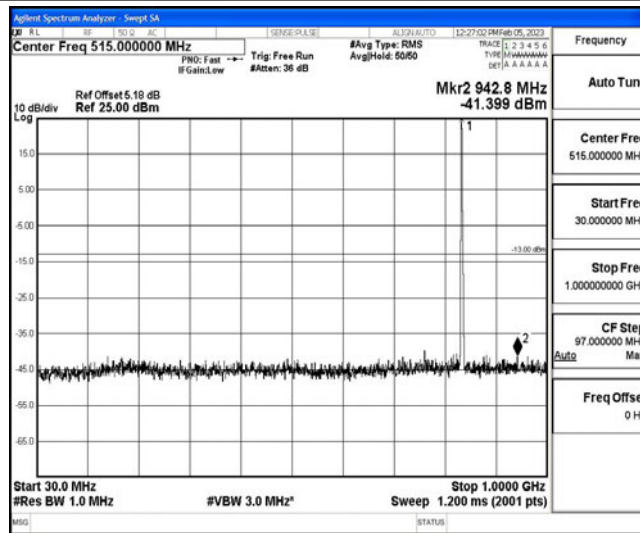

Band5-1.4MHz-16QAM-20407-1RB#0-Range3:30~1000MHz

Band5-1.4MHz-16QAM-20407-1RB#0-Range4:1000~10000MHz

Band5-1.4MHz-16QAM-20525-1RB#0-Range1:0.009~0.15MHz

Band5-1.4MHz-16QAM-20525-1RB#0-Range2:0.15~30MHz

Band5-1.4MHz-16QAM-20525-1RB#0-Range3:30~1000MHz