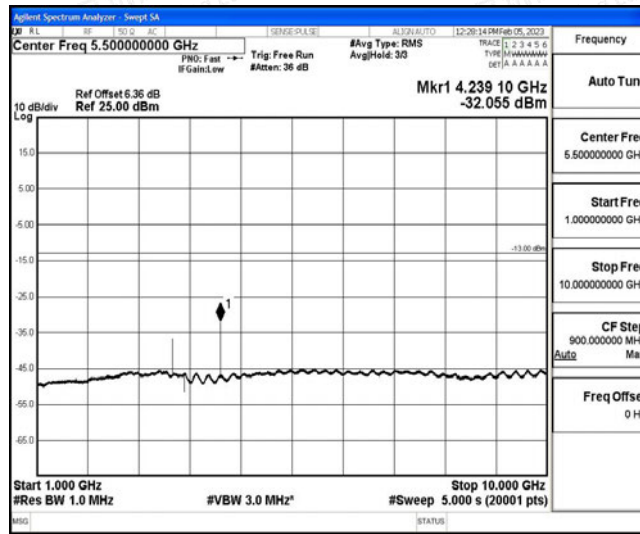

Band5-1.4MHz-QPSK-20643-1RB#0-Range2:0.15~30MHz

Band5-1.4MHz-QPSK-20643-1RB#0-Range3:30~1000MHz

Band5-1.4MHz-QPSK-20643-1RB#0-Range4:1000~10000MHz

Band5-1.4MHz-16QAM-20407-1RB#0-Range1:0.009~0.15MHz

Band5-1.4MHz-16QAM-20407-1RB#0-Range2:0.15~30MHz