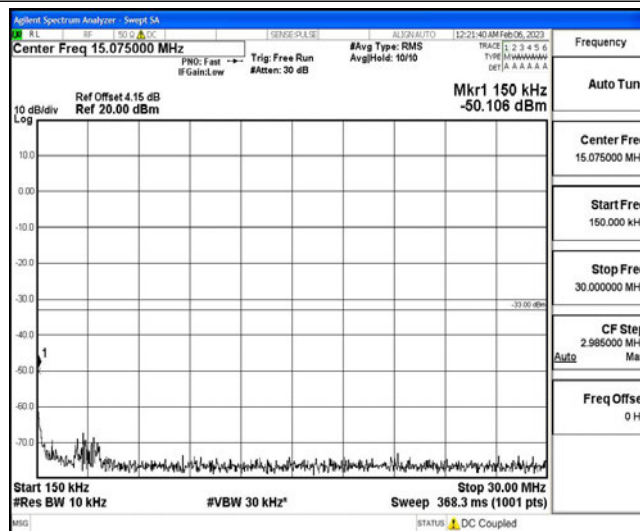

Band5-3MHz-QPSK-20415-1RB#0-Range2:0.15~30MHz