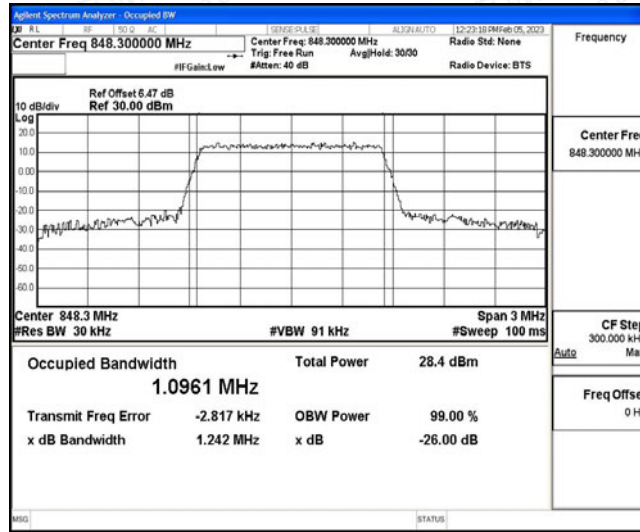

Band5-1.4MHz-QPSK-20643-6RB#0