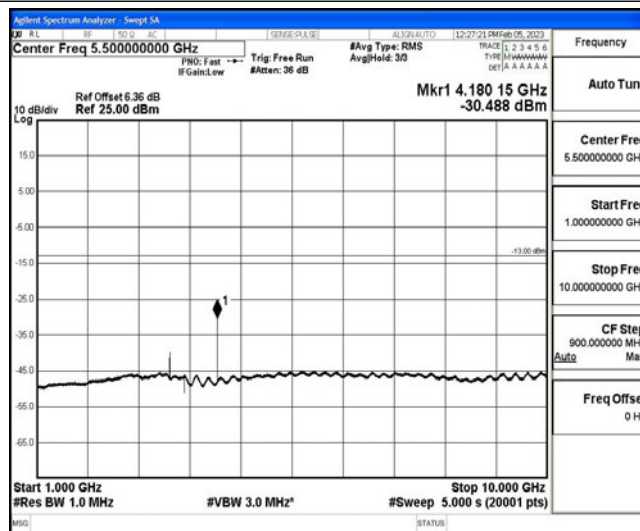

Band5-1.4MHz-16QAM-20407-1RB#0-Range3:30~1000MHz

Band5-1.4MHz-16QAM-20407-1RB#0-Range4:1000~10000MHz

Band5-1.4MHz-16QAM-20525-1RB#0-Range1:0.009~0.15MHz

Band5-1.4MHz-16QAM-20525-1RB#0-Range2:0.15~30MHz

Band5-1.4MHz-16QAM-20525-1RB#0-Range3:30~1000MHz

Band5-1.4MHz-16QAM-20525-1RB#0-Range4:1000~10000MHz

Band5-1.4MHz-16QAM-20643-1RB#0-Range1:0.009~0.15MHz

Band5-1.4MHz-16QAM-20643-1RB#0-Range2:0.15~30MHz

Band5-1.4MHz-16QAM-20643-1RB#0-Range3:30~1000MHz

Band5-1.4MHz-16QAM-20643-1RB#0-Range4:1000~10000MHz