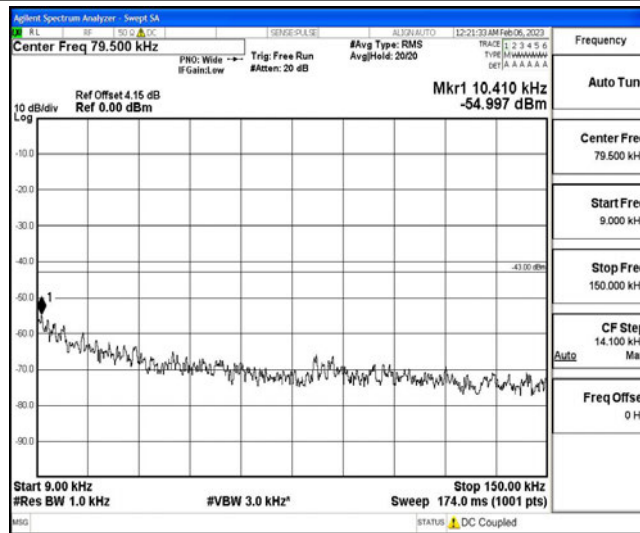

Band5-3MHz-QPSK-20415-1RB#0-Range1:0.009~0.15MHz