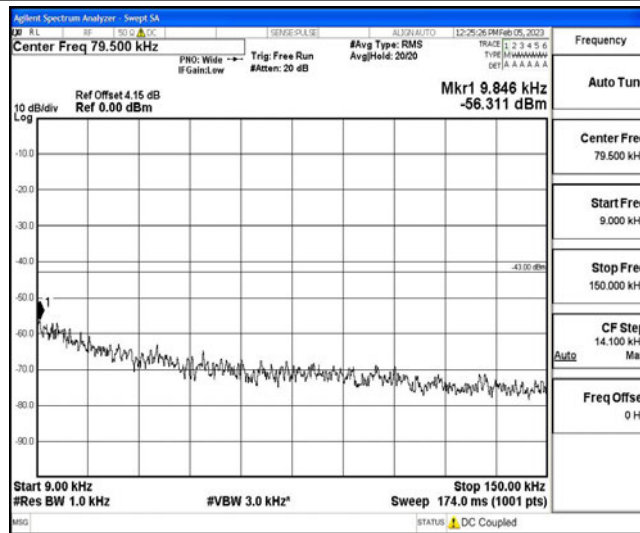

Band5-1.4MHz-QPSK-20643-1RB#0-Range2:0.15~30MHz

Band5-1.4MHz-QPSK-20643-1RB#0-Range3:30~1000MHz

Band5-1.4MHz-QPSK-20643-1RB#0-Range4:1000~10000MHz

Band5-1.4MHz-16QAM-20407-1RB#0-Range1:0.009~0.15MHz

Band5-1.4MHz-16QAM-20407-1RB#0-Range2:0.15~30MHz