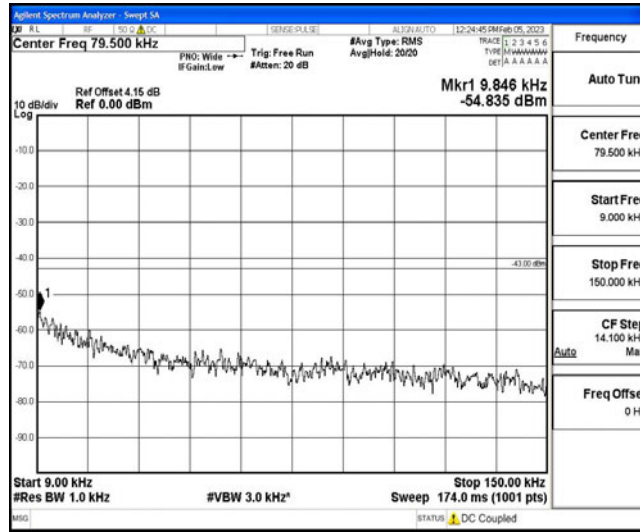

Test Graphs

Band5-1.4MHz-QPSK-20407-1RB#0-Range1:0.009~0.15MHz