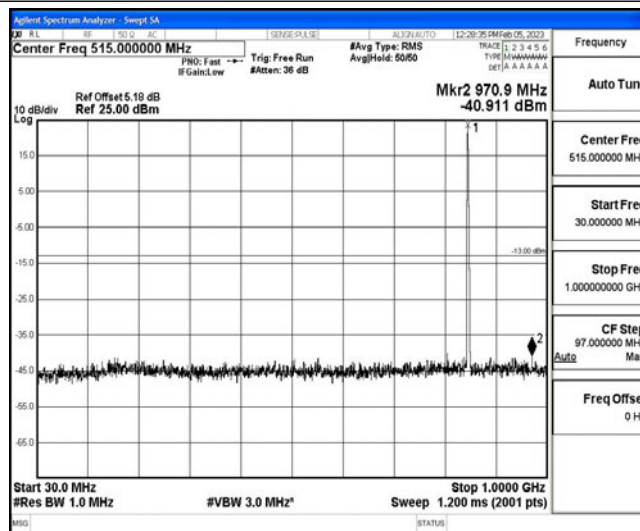

Band5-1.4MHz-16QAM-20525-1RB#0-Range4:1000~10000MHz

Band5-1.4MHz-16QAM-20643-1RB#0-Range1:0.009~0.15MHz

Band5-1.4MHz-16QAM-20643-1RB#0-Range2:0.15~30MHz

Band5-1.4MHz-16QAM-20643-1RB#0-Range3:30~1000MHz

Band5-1.4MHz-16QAM-20643-1RB#0-Range4:1000~10000MHz