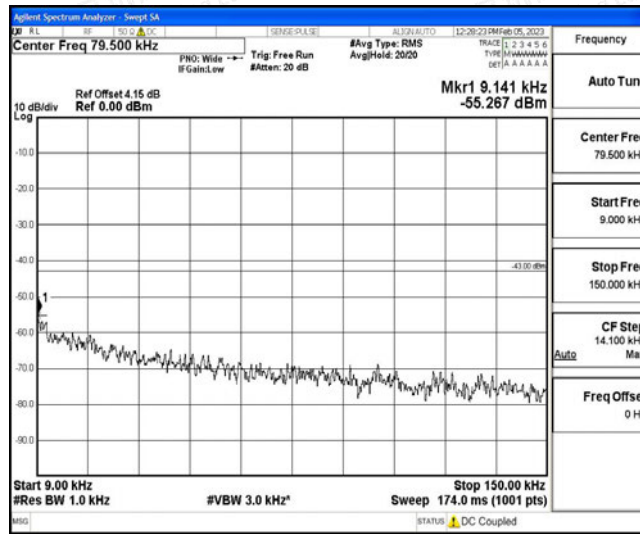

Band5-1.4MHz-16QAM-20643-1RB#0-Range1:0.009~0.15MHz