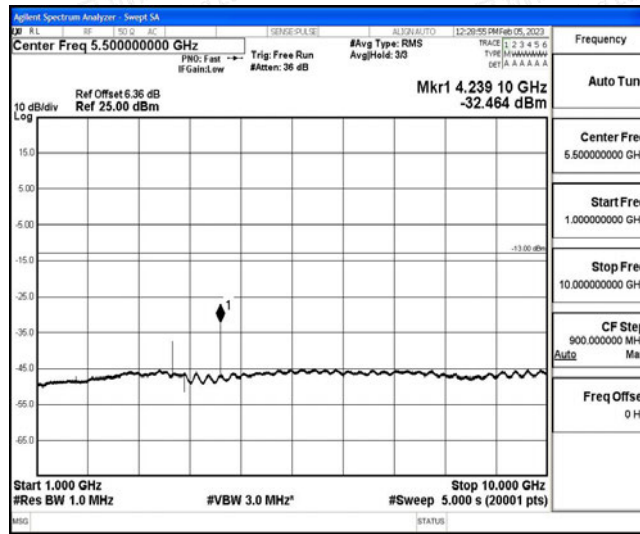

Band5-1.4MHz-16QAM-20525-1RB#0-Range4:1000~10000MHz

Band5-1.4MHz-16QAM-20643-1RB#0-Range1:0.009~0.15MHz

Band5-1.4MHz-16QAM-20643-1RB#0-Range2:0.15~30MHz

Band5-1.4MHz-16QAM-20643-1RB#0-Range3:30~1000MHz

Band5-1.4MHz-16QAM-20643-1RB#0-Range4:1000~10000MHz