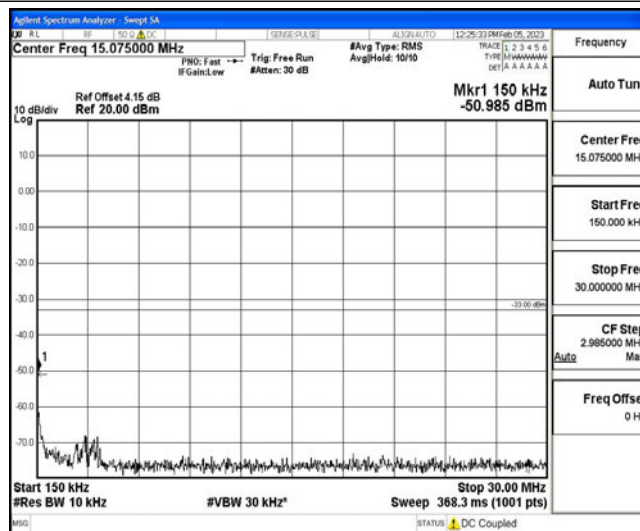

Band5-1.4MHz-QPSK-20643-1RB#0-Range2:0.15~30MHz

Band5-1.4MHz-QPSK-20643-1RB#0-Range3:30~1000MHz

Band5-1.4MHz-QPSK-20643-1RB#0-Range4:1000~10000MHz

Band5-1.4MHz-16QAM-20407-1RB#0-Range1:0.009~0.15MHz

Band5-1.4MHz-16QAM-20407-1RB#0-Range2:0.15~30MHz