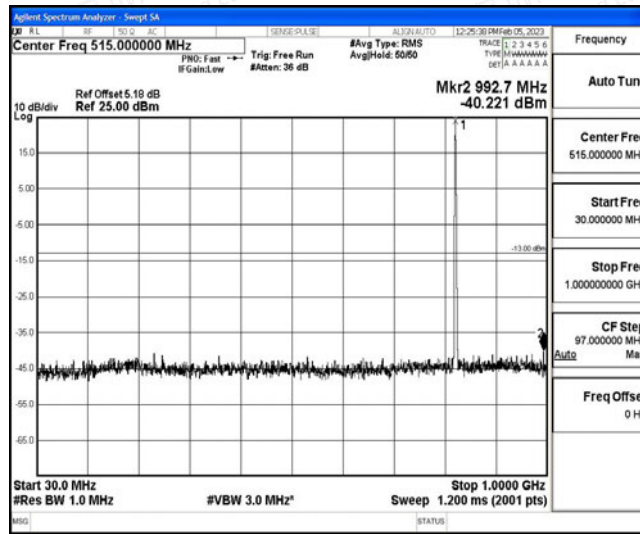

Band5-1.4MHz-16QAM-20407-1RB#0-Range3:30~1000MHz