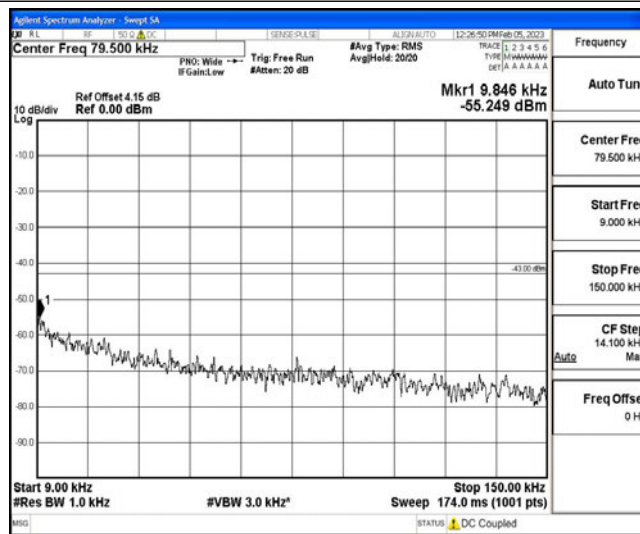

Band5-1.4MHz-16QAM-20525-1RB#0-Range1:0.009~0.15MHz