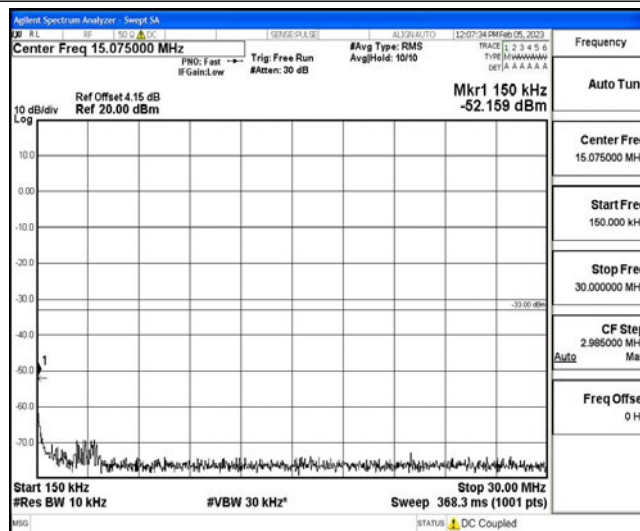

Band4-20MHz-QPSK-20050-1RB#0-Range2:0.15~30MHz