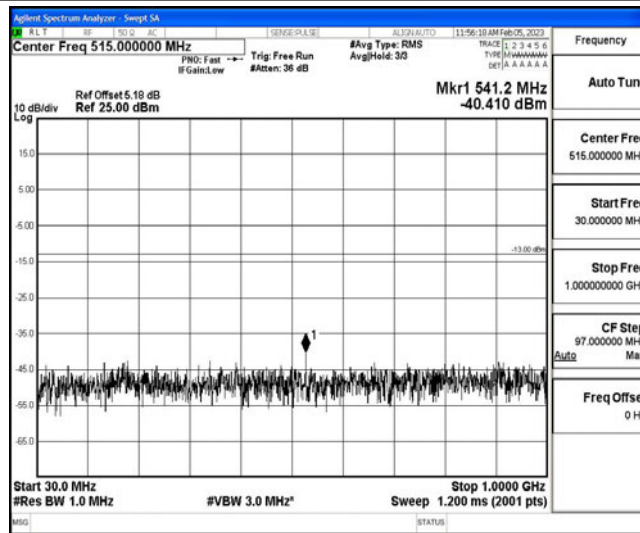

Band4-15MHz-16QAM-20325-1RB#0-Range3:30~1000MHz