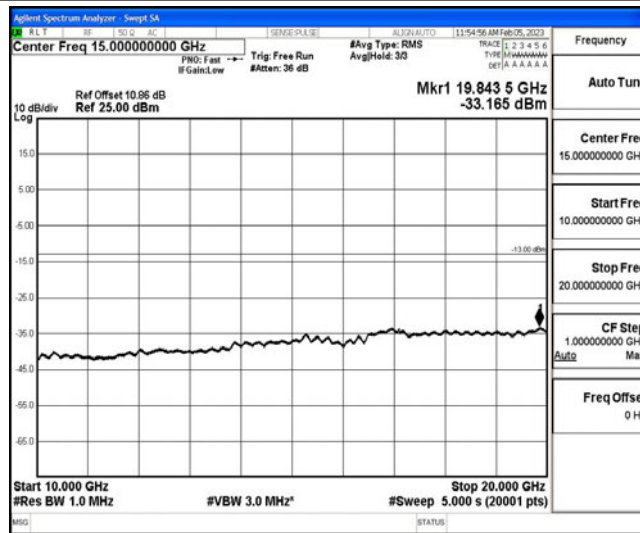

Band4-15MHz-16QAM-20175-1RB#0-Range2:0.15~30MHz

Band4-15MHz-16QAM-20175-1RB#0-Range3:30~1000MHz

Band4-15MHz-16QAM-20175-1RB#0-Range4:1000~10000MHz

Band4-15MHz-16QAM-20175-1RB#0-Range5:10000~20000MHz

Band4-15MHz-16QAM-20325-1RB#0-Range1:0.009~0.15MHz