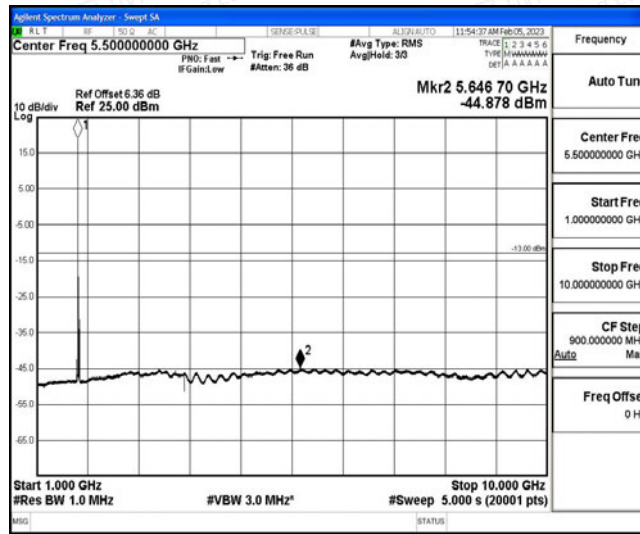

Band4-15MHz-16QAM-20175-1RB#0-Range2:0.15~30MHz

Band4-15MHz-16QAM-20175-1RB#0-Range3:30~1000MHz

Band4-15MHz-16QAM-20175-1RB#0-Range4:1000~10000MHz

Band4-15MHz-16QAM-20175-1RB#0-Range5:10000~20000MHz

Band4-15MHz-16QAM-20325-1RB#0-Range1:0.009~0.15MHz