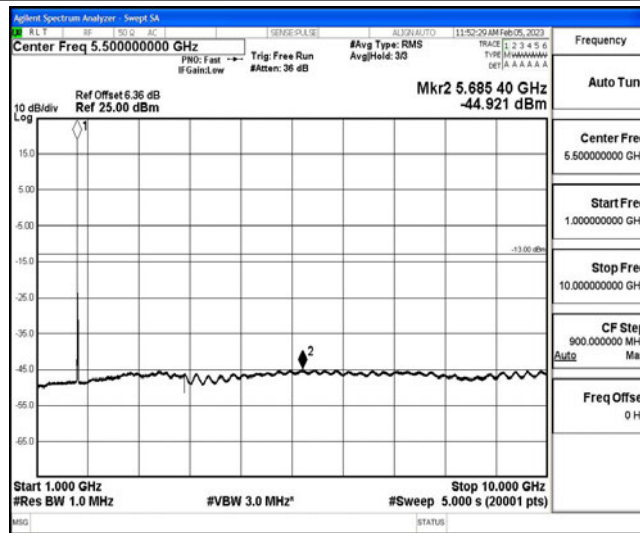

Band4-15MHz-16QAM-20025-1RB#0-Range2:0.15~30MHz

Band4-15MHz-16QAM-20025-1RB#0-Range3:30~1000MHz

Band4-15MHz-16QAM-20025-1RB#0-Range4:1000~10000MHz

Band4-15MHz-16QAM-20025-1RB#0-Range5:10000~20000MHz

Band4-15MHz-16QAM-20175-1RB#0-Range1:0.009~0.15MHz