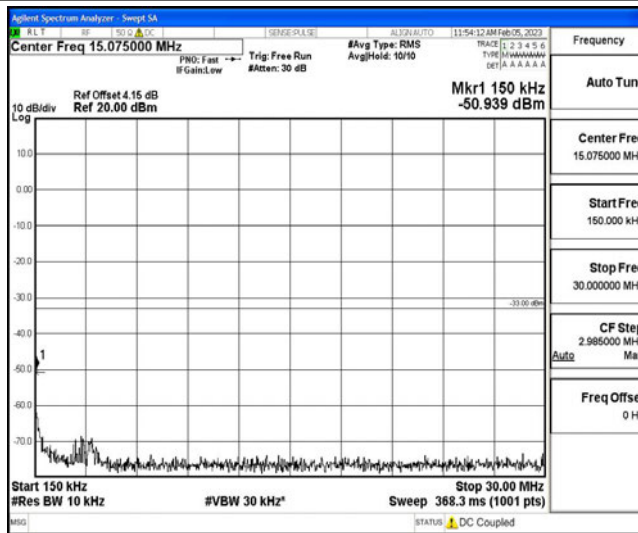

Band4-15MHz-16QAM-20175-1RB#0-Range2:0.15~30MHz