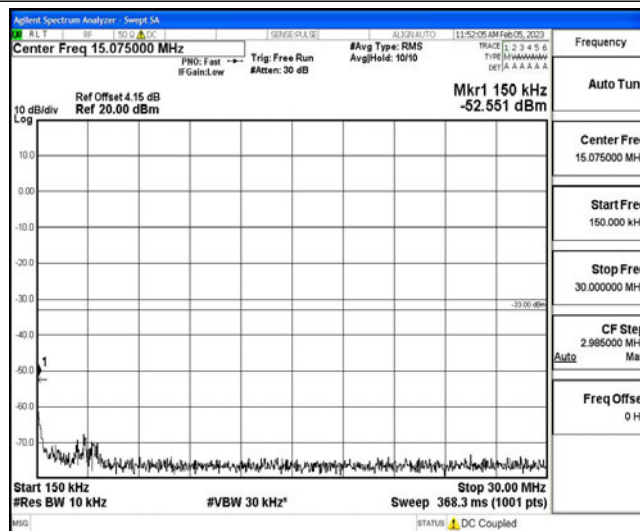

Band4-15MHz-QPSK-20325-1RB#0-Range2:0.15~30MHz

Band4-15MHz-QPSK-20325-1RB#0-Range3:30~1000MHz

Band4-15MHz-QPSK-20325-1RB#0-Range4:1000~10000MHz

Band4-15MHz-QPSK-20325-1RB#0-Range5:10000~20000MHz

Band4-15MHz-16QAM-20025-1RB#0-Range1:0.009~0.15MHz

Band4-15MHz-16QAM-20025-1RB#0-Range2:0.15~30MHz

Band4-15MHz-16QAM-20025-1RB#0-Range3:30~1000MHz

Band4-15MHz-16QAM-20025-1RB#0-Range4:1000~10000MHz

Band4-15MHz-16QAM-20025-1RB#0-Range5:10000~20000MHz

Band4-15MHz-16QAM-20175-1RB#0-Range1:0.009~0.15MHz