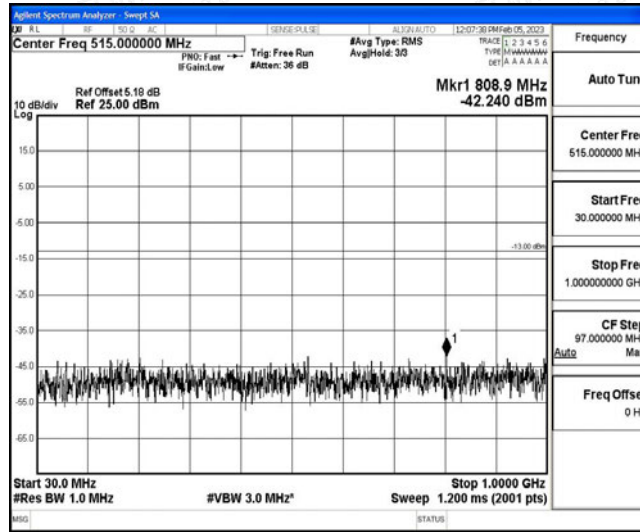

Band4-20MHz-QPSK-20050-1RB#0-Range3:30~1000MHz