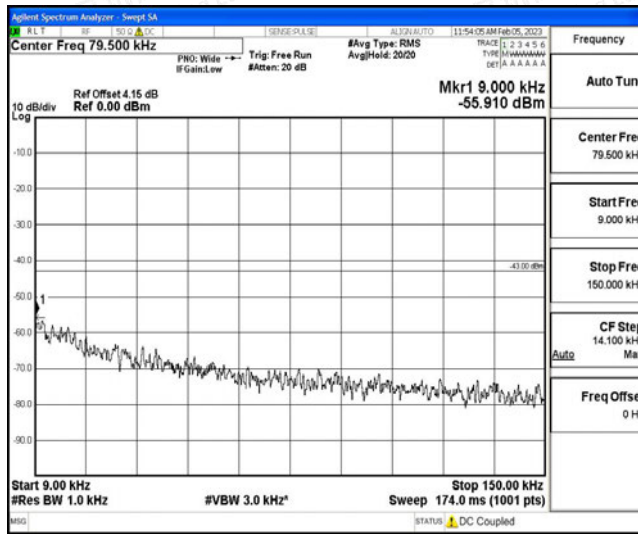

Band4-15MHz-16QAM-20025-1RB#0-Range2:0.15~30MHz

Band4-15MHz-16QAM-20025-1RB#0-Range3:30~1000MHz

Band4-15MHz-16QAM-20025-1RB#0-Range4:1000~10000MHz

Band4-15MHz-16QAM-20025-1RB#0-Range5:10000~20000MHz

Band4-15MHz-16QAM-20175-1RB#0-Range1:0.009~0.15MHz