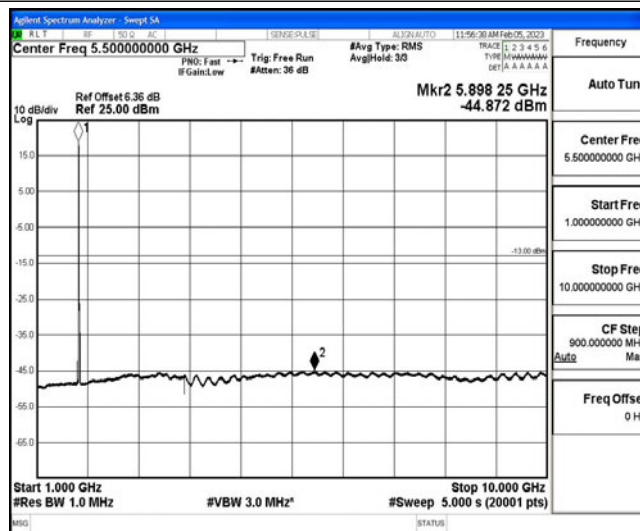

Band4-15MHz-16QAM-20325-1RB#0-Range4:1000~10000MHz