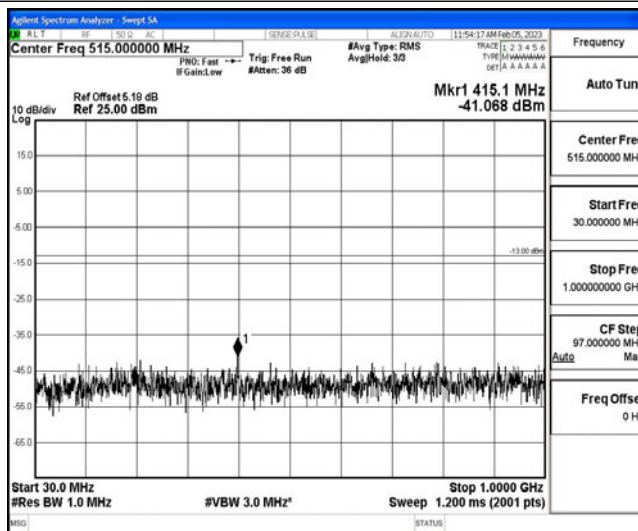

Band4-15MHz-16QAM-20175-1RB#0-Range3:30~1000MHz