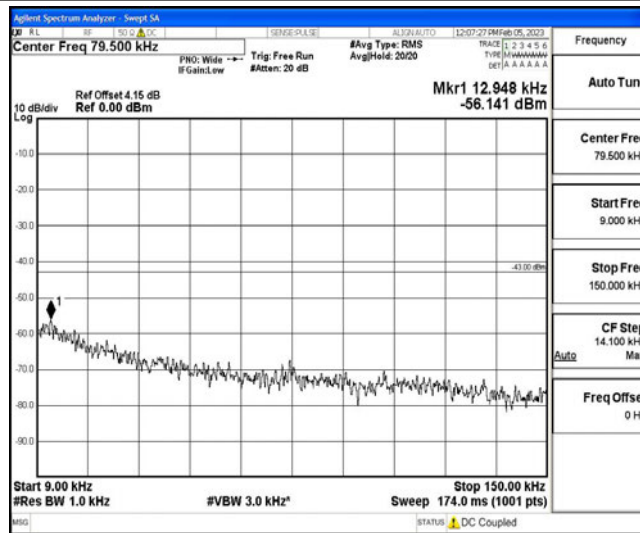

Band4-15MHz-16QAM-20325-1RB#0-Range2:0.15~30MHz

Band4-15MHz-16QAM-20325-1RB#0-Range3:30~1000MHz

Band4-15MHz-16QAM-20325-1RB#0-Range4:1000~10000MHz

Band4-15MHz-16QAM-20325-1RB#0-Range5:10000~20000MHz

Band4-20MHz-QPSK-20050-1RB#0-Range1:0.009~0.15MHz