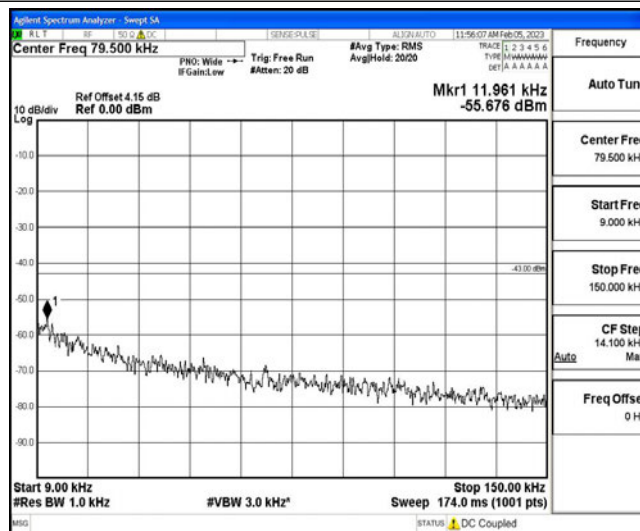

Band4-15MHz-16QAM-20175-1RB#0-Range2:0.15~30MHz

Band4-15MHz-16QAM-20175-1RB#0-Range3:30~1000MHz

Band4-15MHz-16QAM-20175-1RB#0-Range4:1000~10000MHz

Band4-15MHz-16QAM-20175-1RB#0-Range5:10000~20000MHz

Band4-15MHz-16QAM-20325-1RB#0-Range1:0.009~0.15MHz