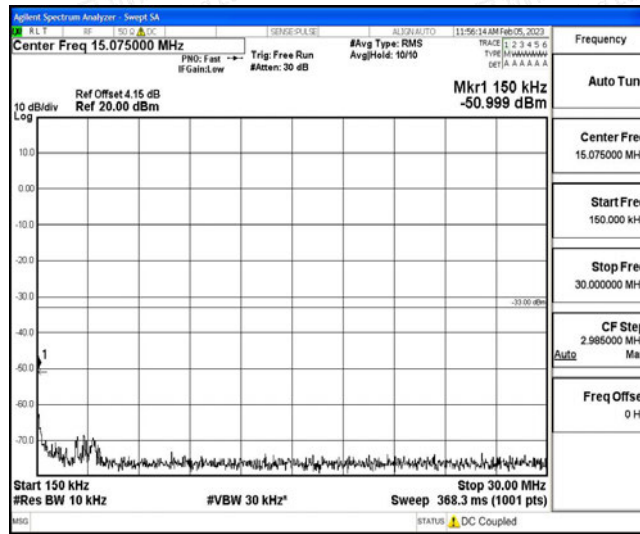

Band4-15MHz-16QAM-20325-1RB#0-Range2:0.15~30MHz