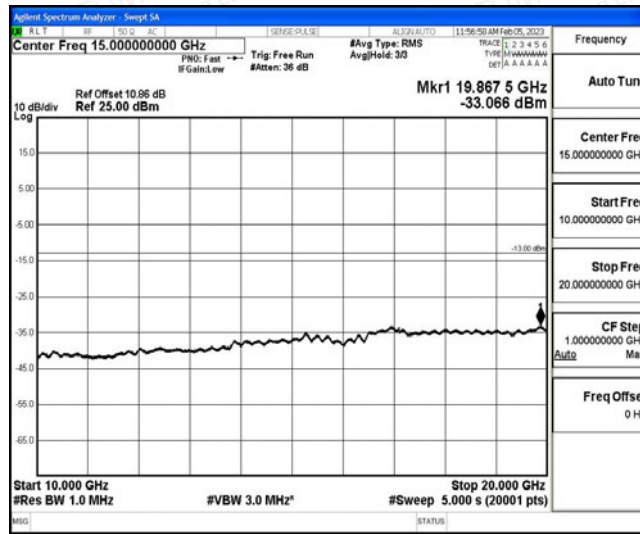

Band4-15MHz-16QAM-20325-1RB#0-Range2:0.15~30MHz

Band4-15MHz-16QAM-20325-1RB#0-Range3:30~1000MHz

Band4-15MHz-16QAM-20325-1RB#0-Range4:1000~10000MHz

Band4-15MHz-16QAM-20325-1RB#0-Range5:10000~20000MHz

Band4-20MHz-QPSK-20050-1RB#0-Range1:0.009~0.15MHz