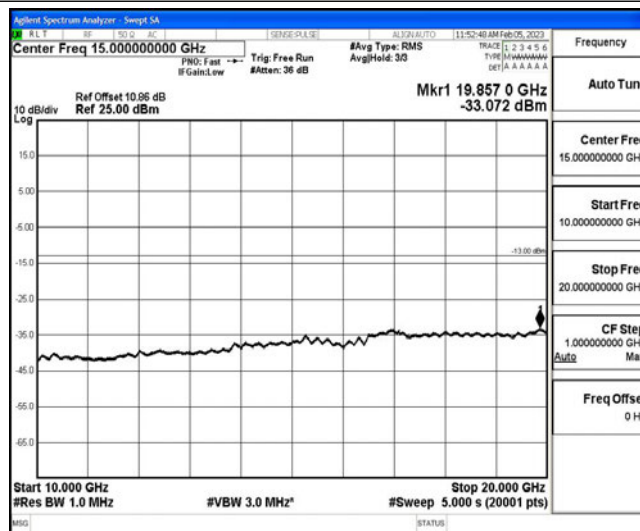

Band4-15MHz-16QAM-20025-1RB#0-Range2:0.15~30MHz

Band4-15MHz-16QAM-20025-1RB#0-Range3:30~1000MHz

Band4-15MHz-16QAM-20025-1RB#0-Range4:1000~10000MHz

Band4-15MHz-16QAM-20025-1RB#0-Range5:10000~20000MHz

Band4-15MHz-16QAM-20175-1RB#0-Range1:0.009~0.15MHz

Band4-15MHz-16QAM-20175-1RB#0-Range2:0.15~30MHz

Band4-15MHz-16QAM-20175-1RB#0-Range3:30~1000MHz

Band4-15MHz-16QAM-20175-1RB#0-Range4:1000~10000MHz

Band4-15MHz-16QAM-20175-1RB#0-Range5:10000~20000MHz

Band4-15MHz-16QAM-20325-1RB#0-Range1:0.009~0.15MHz