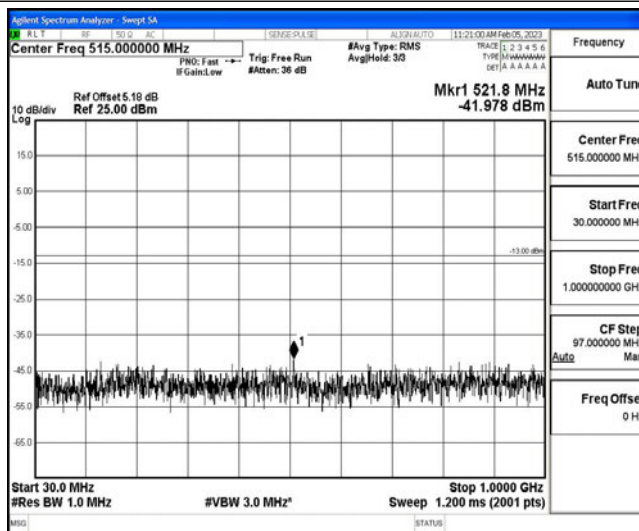

Band4-5MHz-16QAM-20175-1RB#0-Range3:30~1000MHz