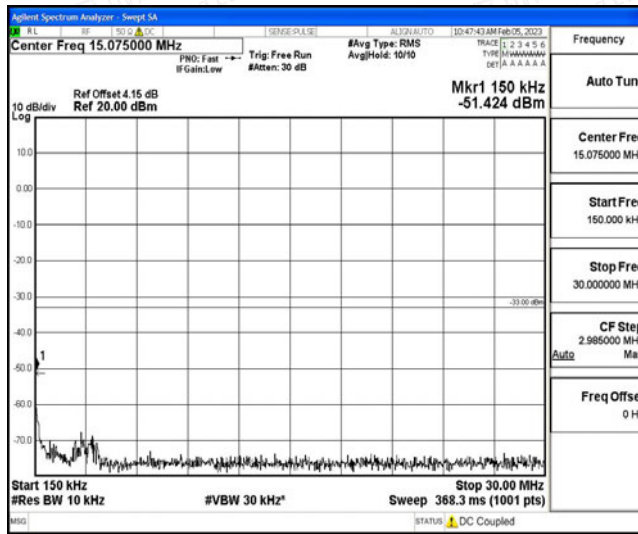

Band4-1.4MHz-16QAM-20393-1RB#0-Range2:0.15~30MHz