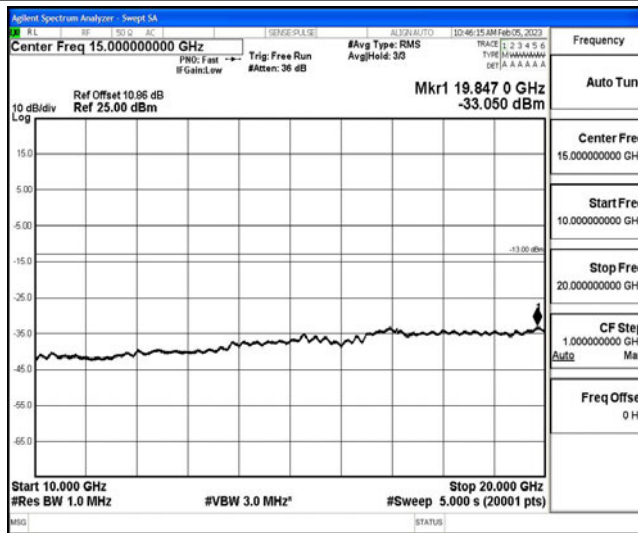

Band4-1.4MHz-16QAM-20175-1RB#0-Range2:0.15~30MHz

Band4-1.4MHz-16QAM-20175-1RB#0-Range3:30~1000MHz

Band4-1.4MHz-16QAM-20175-1RB#0-Range4:1000~10000MHz

Band4-1.4MHz-16QAM-20175-1RB#0-Range5:10000~20000MHz

Band4-1.4MHz-16QAM-20393-1RB#0-Range1:0.009~0.15MHz