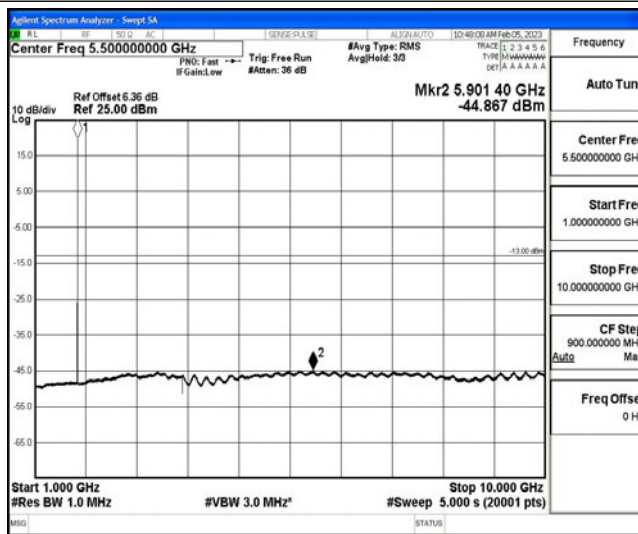

Band4-1.4MHz-16QAM-20393-1RB#0-Range4:1000~10000MHz