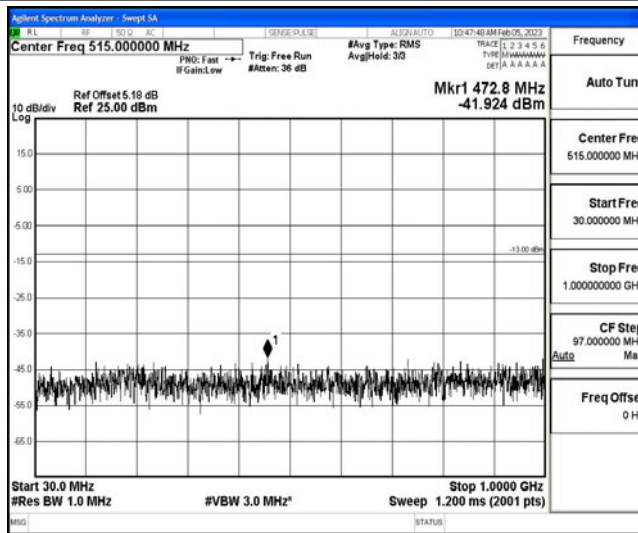

Band4-1.4MHz-16QAM-20393-1RB#0-Range3:30~1000MHz