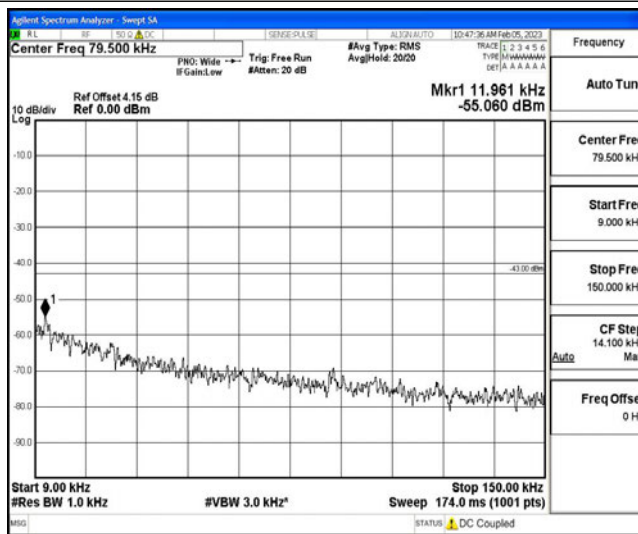

Band4-1.4MHz-16QAM-20175-1RB#0-Range2:0.15~30MHz

Band4-1.4MHz-16QAM-20175-1RB#0-Range3:30~1000MHz

Band4-1.4MHz-16QAM-20175-1RB#0-Range4:1000~10000MHz

Band4-1.4MHz-16QAM-20175-1RB#0-Range5:10000~20000MHz

Band4-1.4MHz-16QAM-20393-1RB#0-Range1:0.009~0.15MHz