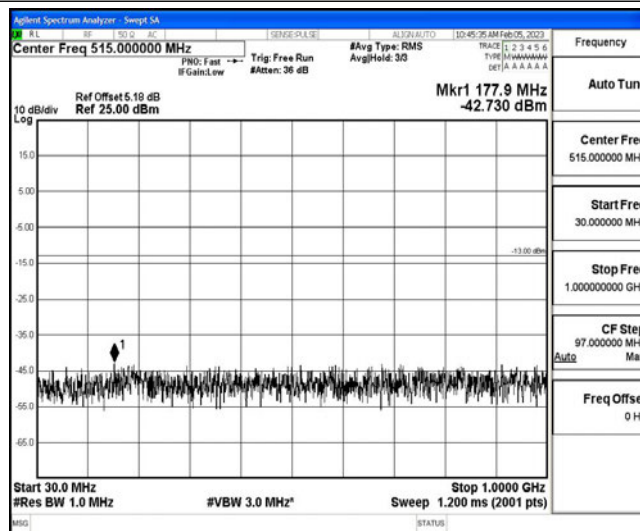

Band4-1.4MHz-16QAM-20175-1RB#0-Range3:30~1000MHz