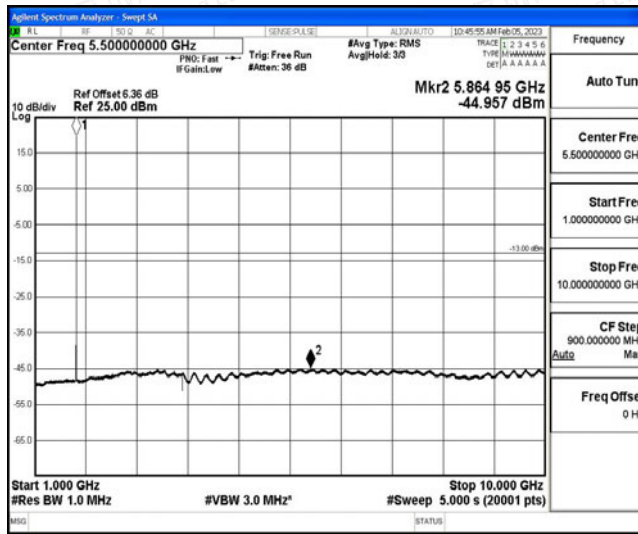

Band4-1.4MHz-16QAM-20175-1RB#0-Range2:0.15~30MHz

Band4-1.4MHz-16QAM-20175-1RB#0-Range3:30~1000MHz

Band4-1.4MHz-16QAM-20175-1RB#0-Range4:1000~10000MHz

Band4-1.4MHz-16QAM-20175-1RB#0-Range5:10000~20000MHz

Band4-1.4MHz-16QAM-20393-1RB#0-Range1:0.009~0.15MHz