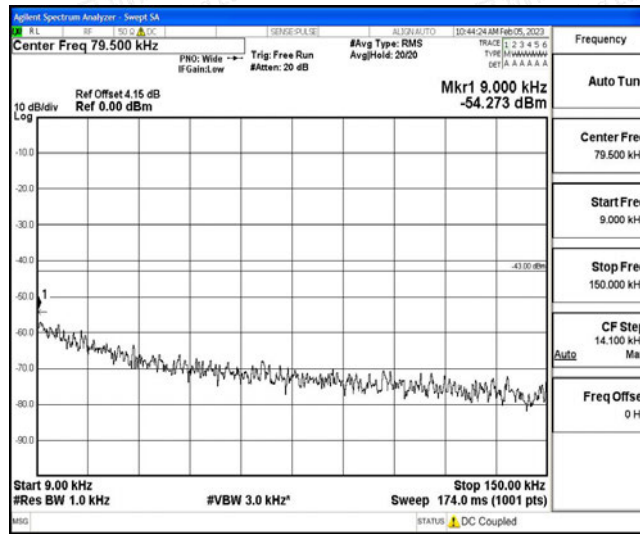

Band4-1.4MHz-QPSK-20175-1RB#0-Range1:0.009~0.15MHz