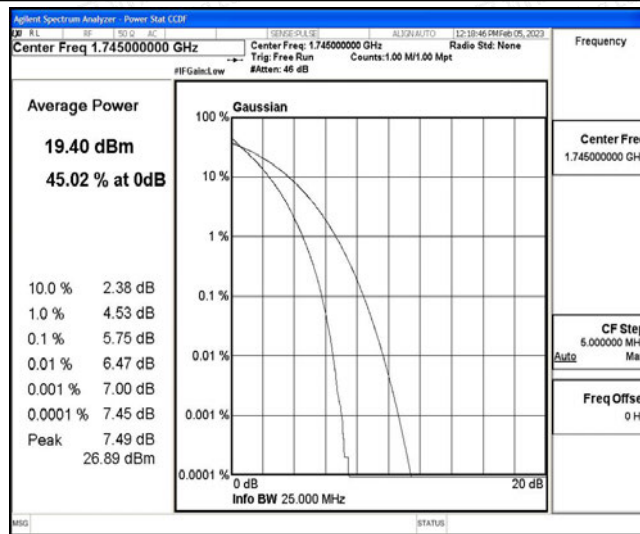

Band4-20MHz-QPSK-20300-100RB#0