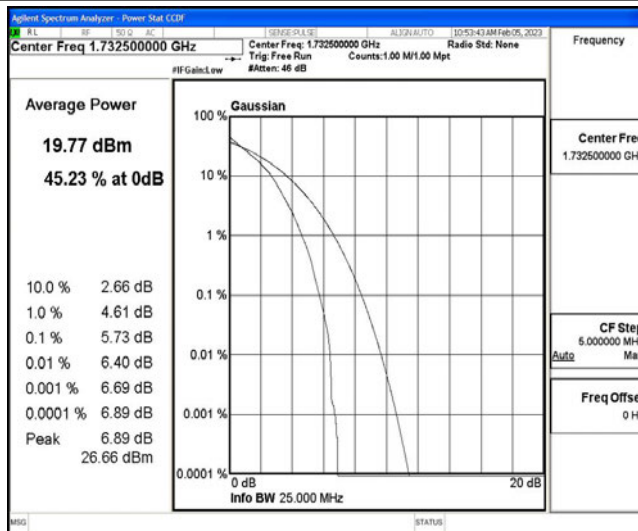

Band4-1.4MHz-QPSK-20175-6RB#0