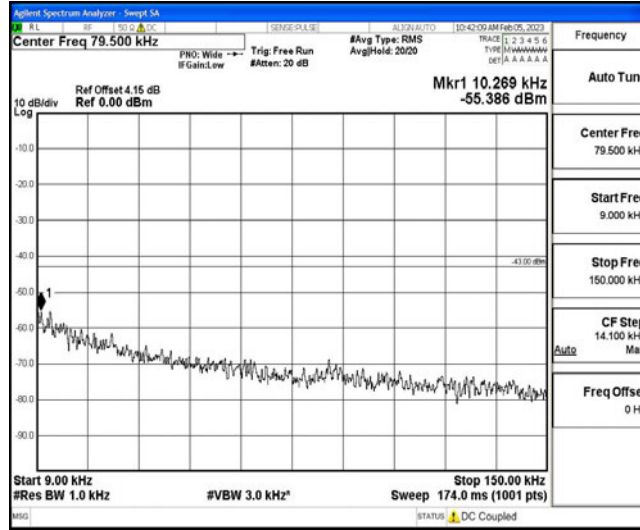

Test Graphs

Band4-1.4MHz-QPSK-19957-1RB#0-Range1:0.009~0.15MHz