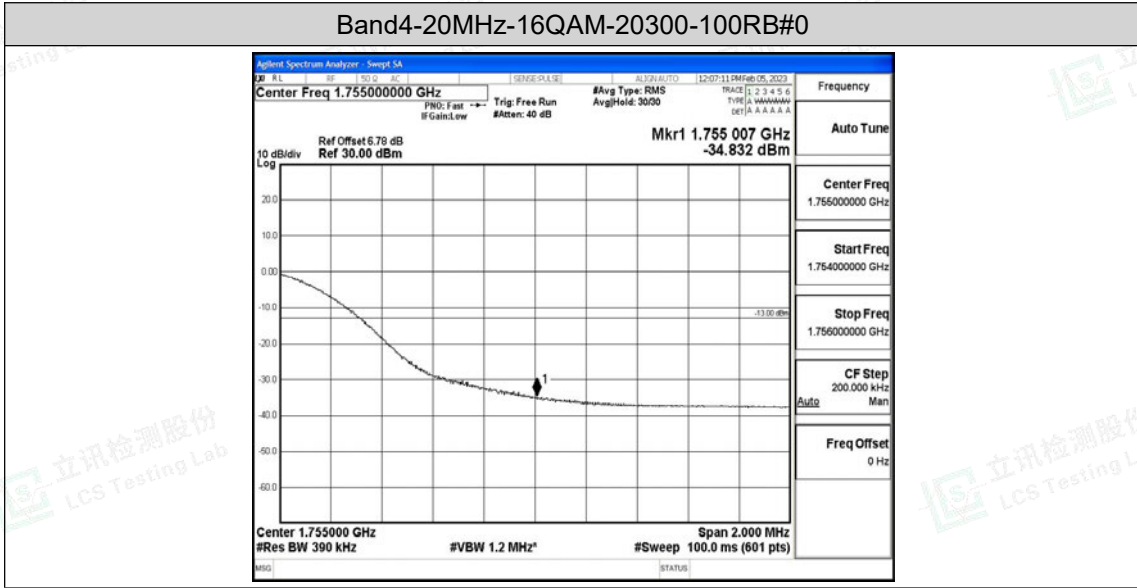

Band4-20MHz-16QAM-20300-100RB#0