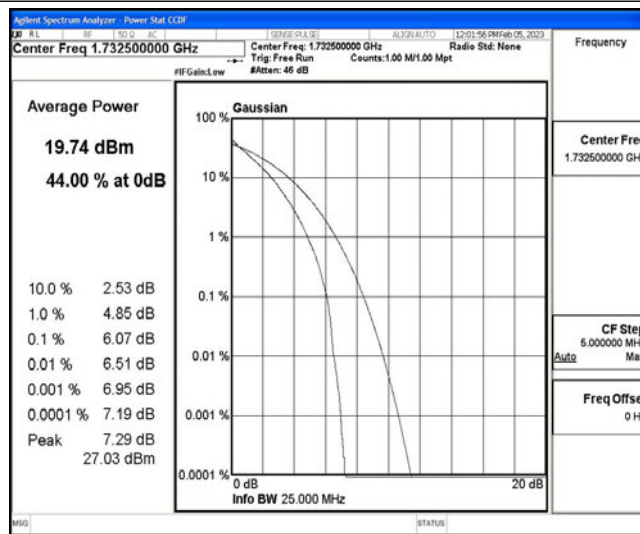

Band4-10MHz-16QAM-20175-50RB#0

Band4-10MHz-16QAM-20350-50RB#0

Band4-15MHz-QPSK-20025-75RB#0

Band4-15MHz-QPSK-20175-75RB#0

Band4-15MHz-QPSK-20325-75RB#0

Band4-15MHz-16QAM-20025-75RB#0

Band4-15MHz-16QAM-20175-75RB#0