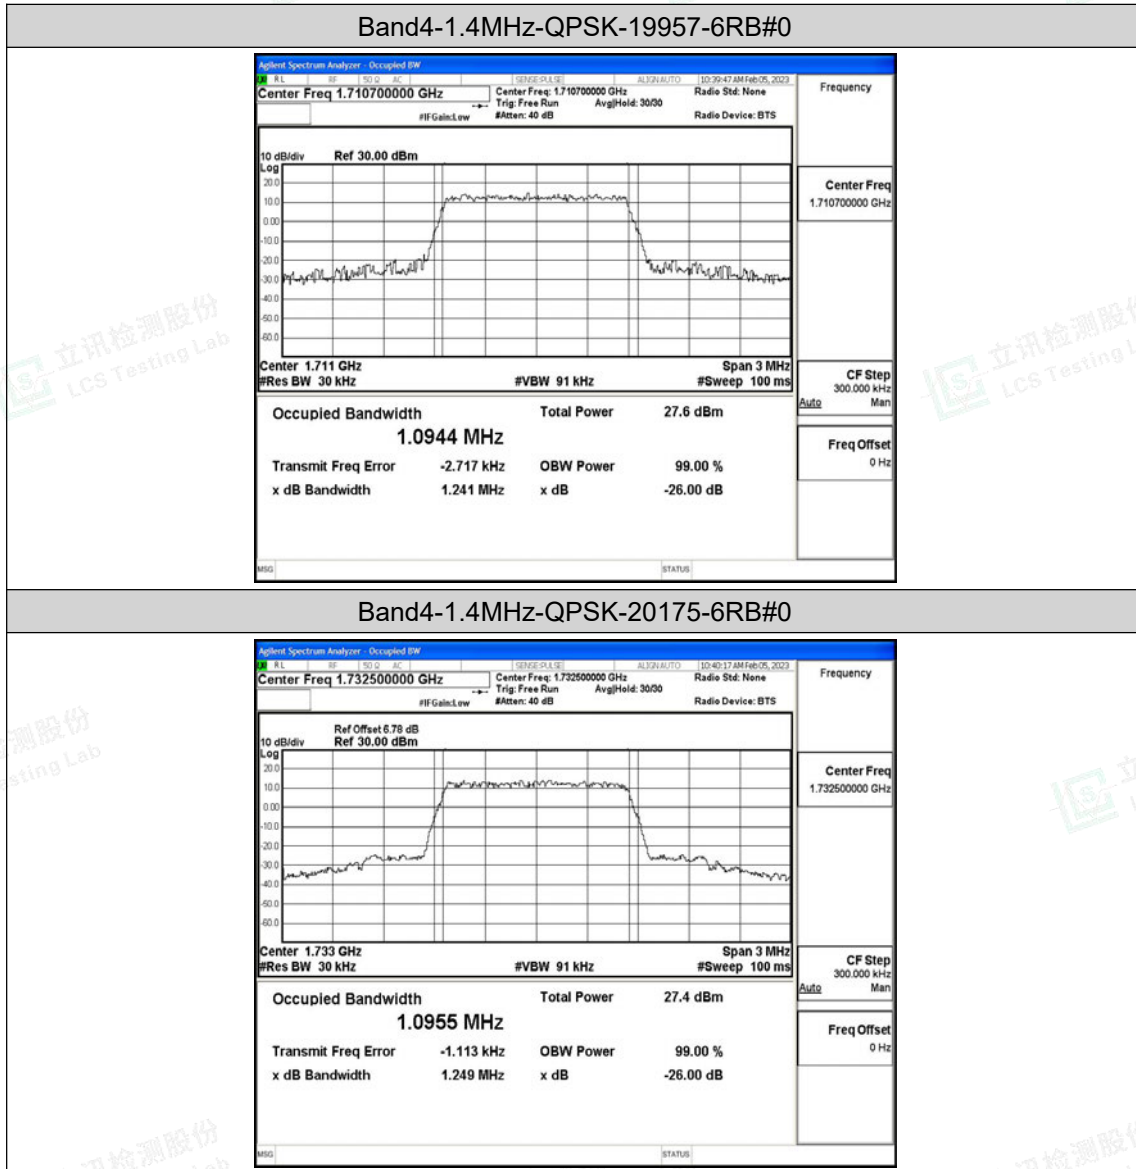

Test Graphs