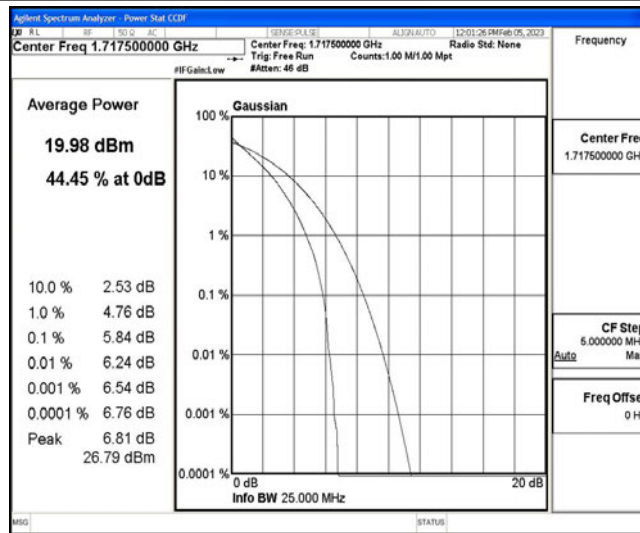

Band4-10MHz-16QAM-20175-50RB#0

Band4-10MHz-16QAM-20350-50RB#0

Band4-15MHz-QPSK-20025-75RB#0

Band4-15MHz-QPSK-20175-75RB#0

Band4-15MHz-QPSK-20325-75RB#0

Band4-15MHz-16QAM-20025-75RB#0

Band4-15MHz-16QAM-20175-75RB#0