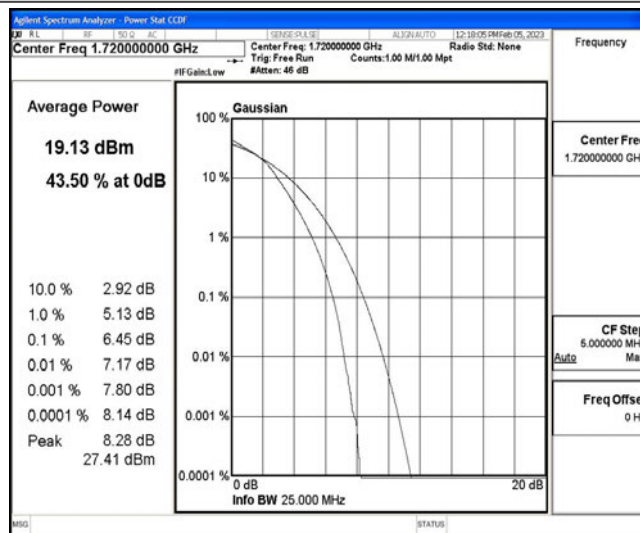

Band4-20MHz-16QAM-20050-100RB#0