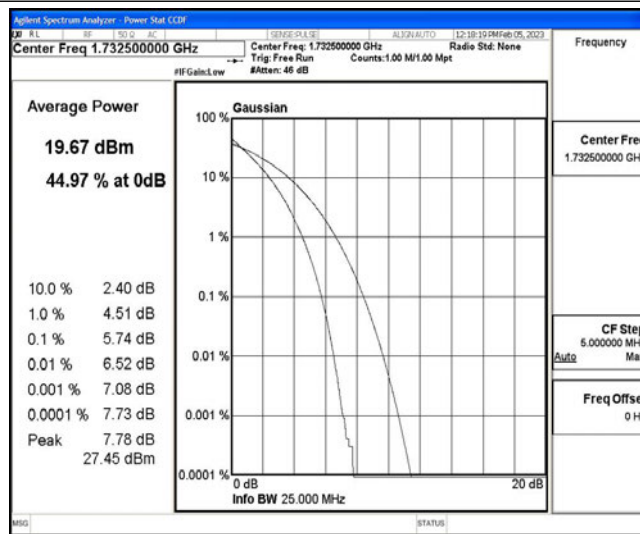

Band4-20MHz-QPSK-20175-100RB#0