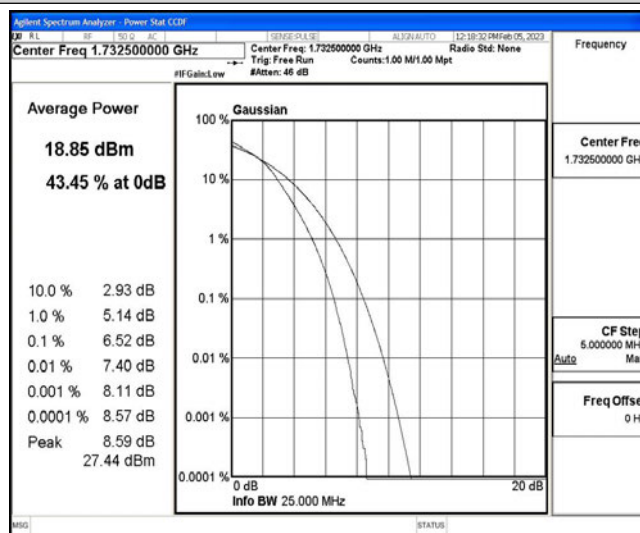

Band4-20MHz-16QAM-20175-100RB#0