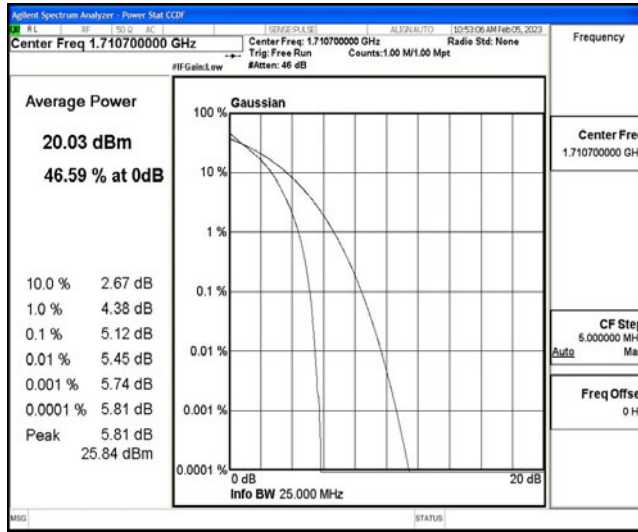

Test Graphs

Band4-1.4MHz-QPSK-19957-6RB#0