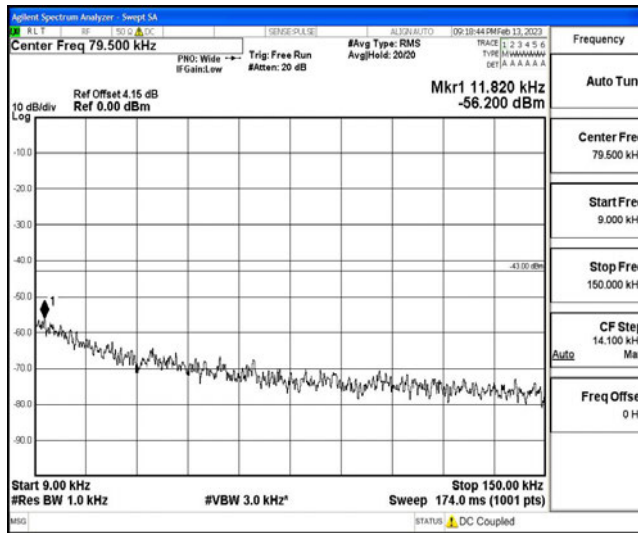

Band2-15MHz-16QAM-18675-1RB#0-Range1:0.009~0.15MHz

Band2-15MHz-16QAM-18675-1RB#0-Range2:0.15~30MHz