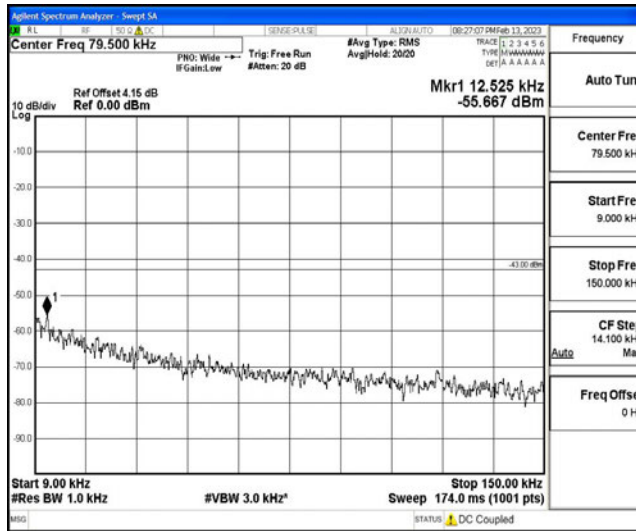

Band2-1.4MHz-16QAM-18607-1RB#0-Range1:0.009~0.15MHz