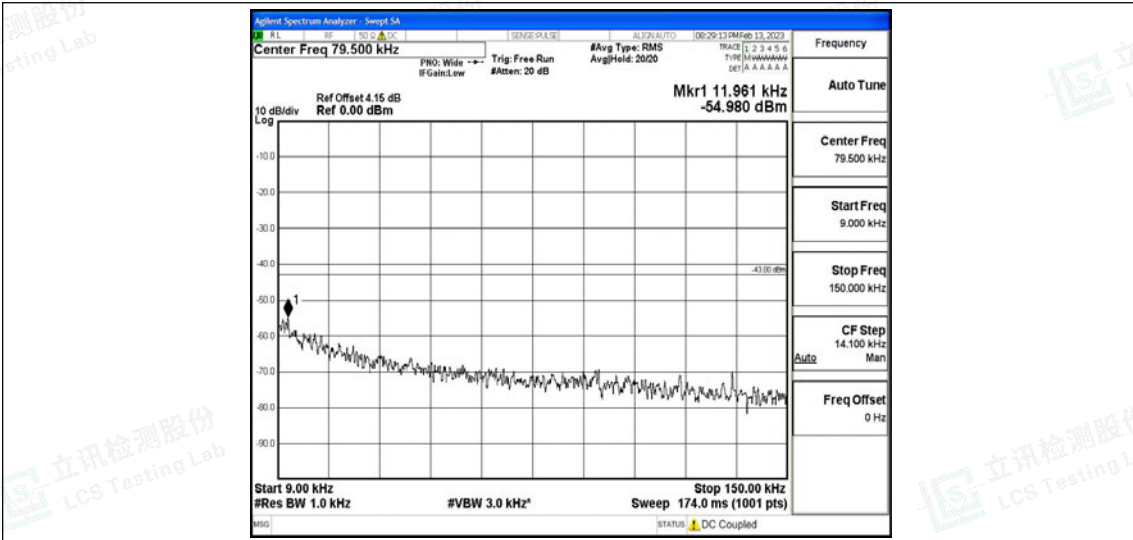

Band2-1.4MHz-16QAM-18900-1RB#0-Range1:0.009~0.15MHz