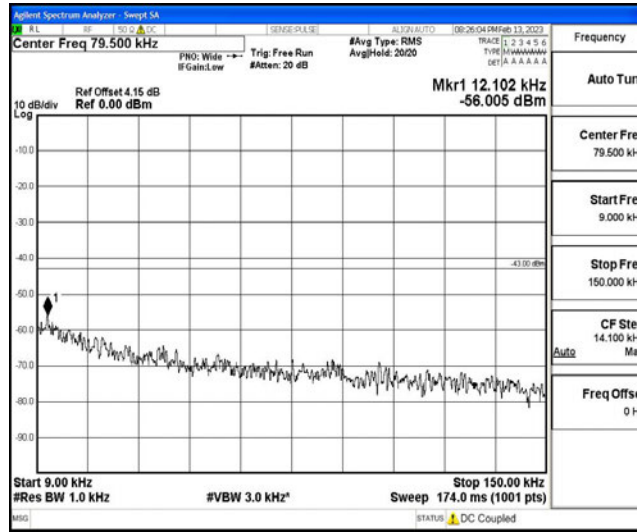

Test Graphs

Band2-1.4MHz-QPSK-18607-1RB#0-Range1:0.009~0.15MHz