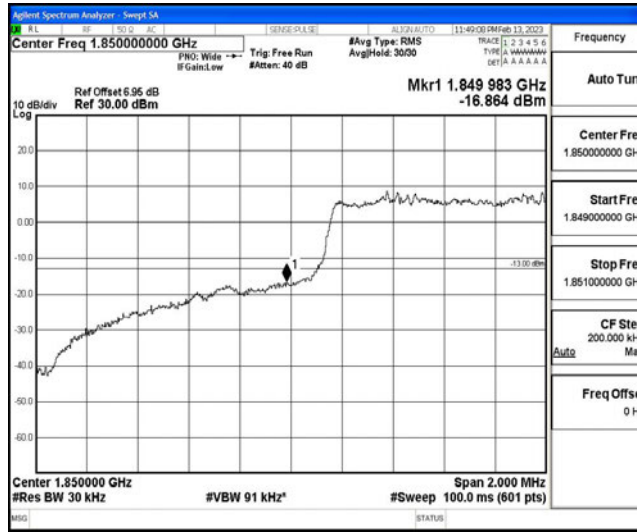

Test Graphs

Band2-1.4MHz-QPSK-18607-6RB#0