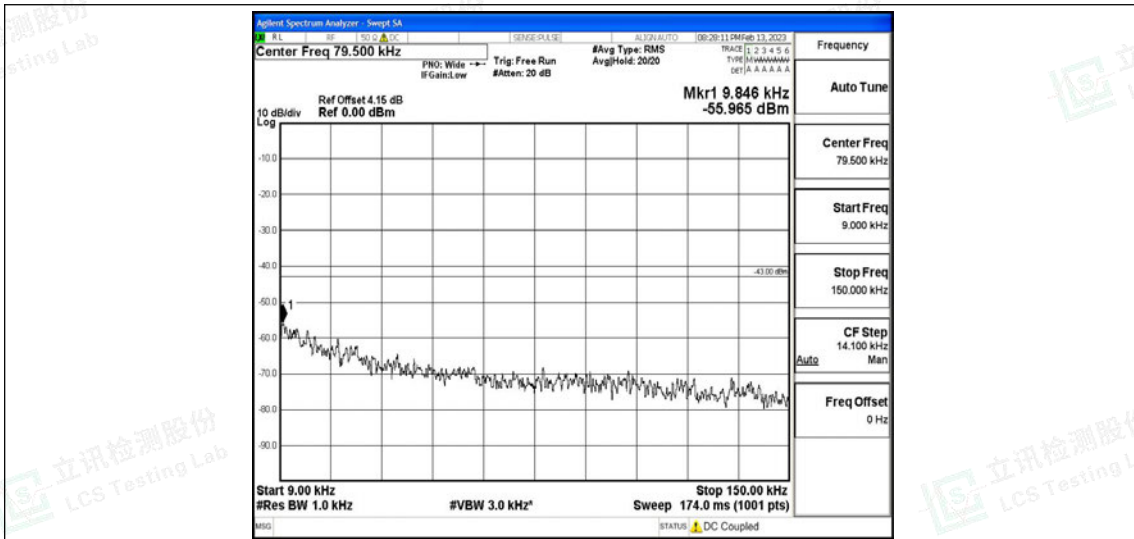

Band2-1.4MHz-QPSK-18900-1RB#0-Range1:0.009~0.15MHz