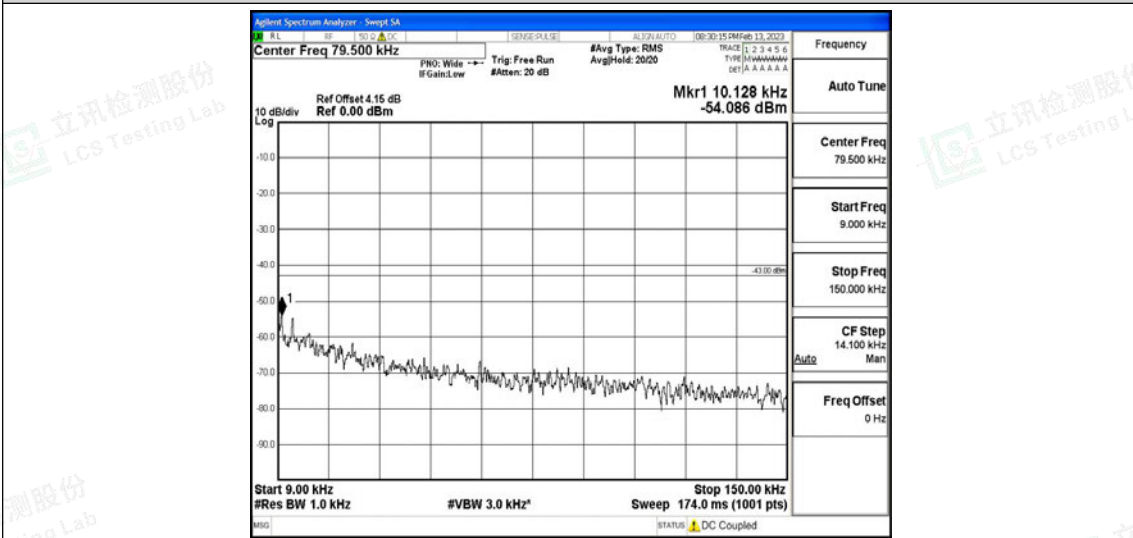

Band2-1.4MHz-QPSK-19193-1RB#0-Range1:0.009~0.15MHz