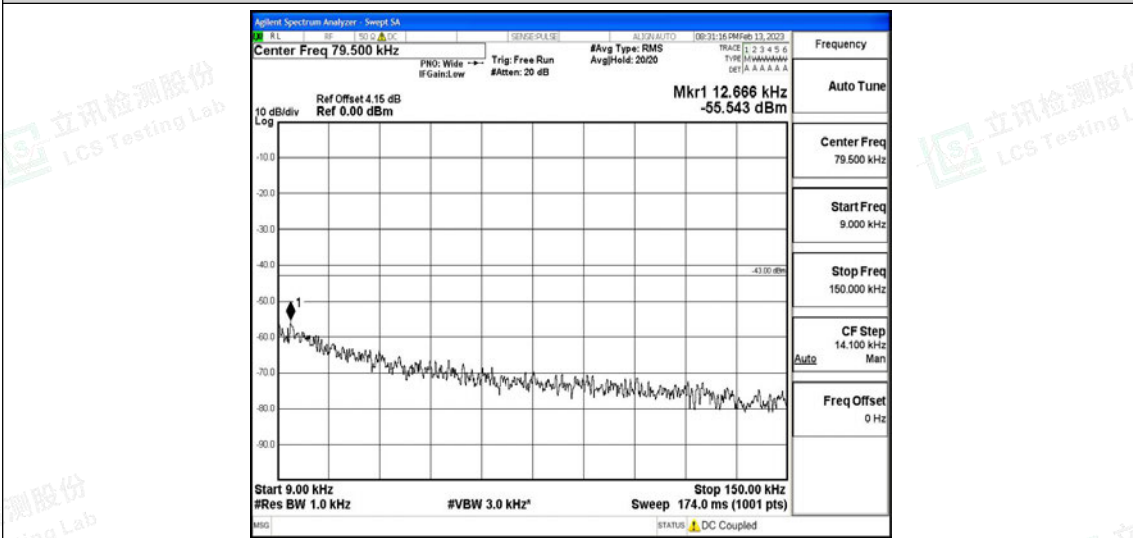

Band2-1.4MHz-16QAM-19193-1RB#0-Range1:0.009~0.15MHz