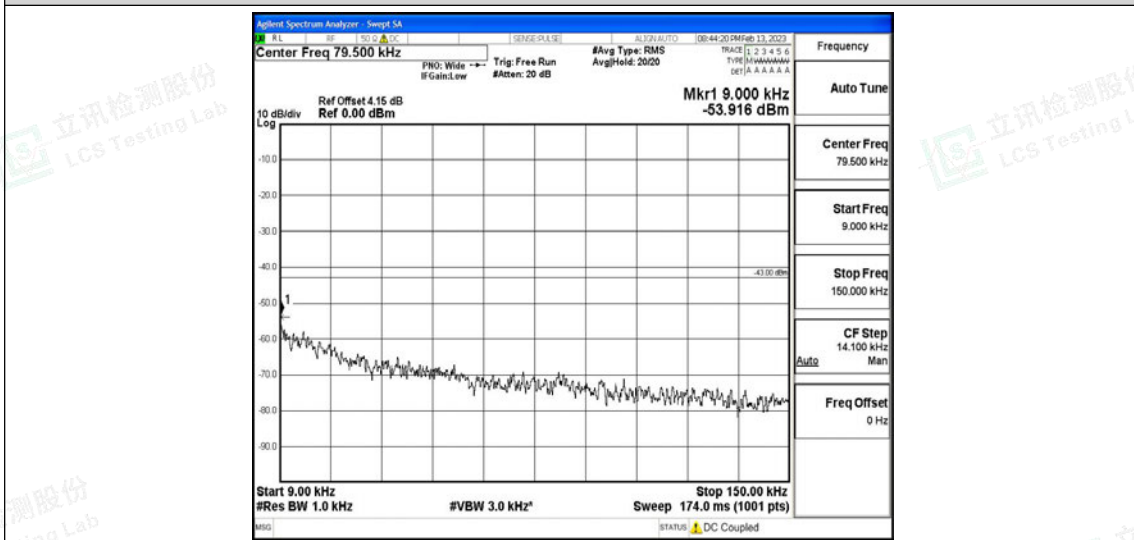

Band2-3MHz-16QAM-19185-1RB#0-Range1:0.009~0.15MHz