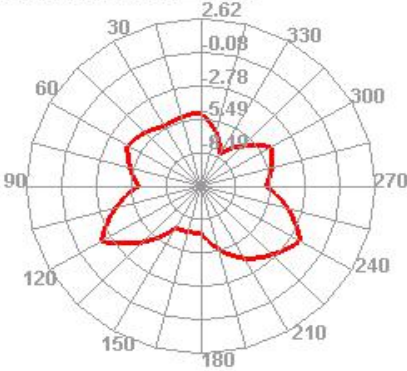

2450.000MHz E1