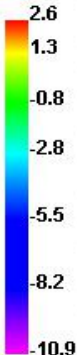

# ANTENNASPECIFICATION

Manufacturer: Hyundai Technology Group, Inc.

Address: 2601 Walnut Ave. Tustin, CA, USA

Bluetooth / WIFI Antenna frequencyrange: 2400M-2500MHz

Antenna gain: 1.8dBi(Max)

## (2) Data

Frequency(MHz)	Efficiency (%)	Average GAIN(dB)	Peak GAIN (dBi)
2400	49.44	-3.06	1.80
2450	49.18	-3.08	1.69
2500	47.9	-2.93	1.57
5800	43.53	-1.97	1.33

(3) 2D/ 3D lobe pattern picture

2450.000MHz

2450.000MHz H

2450.000MHz E1

2450.000MHz E2