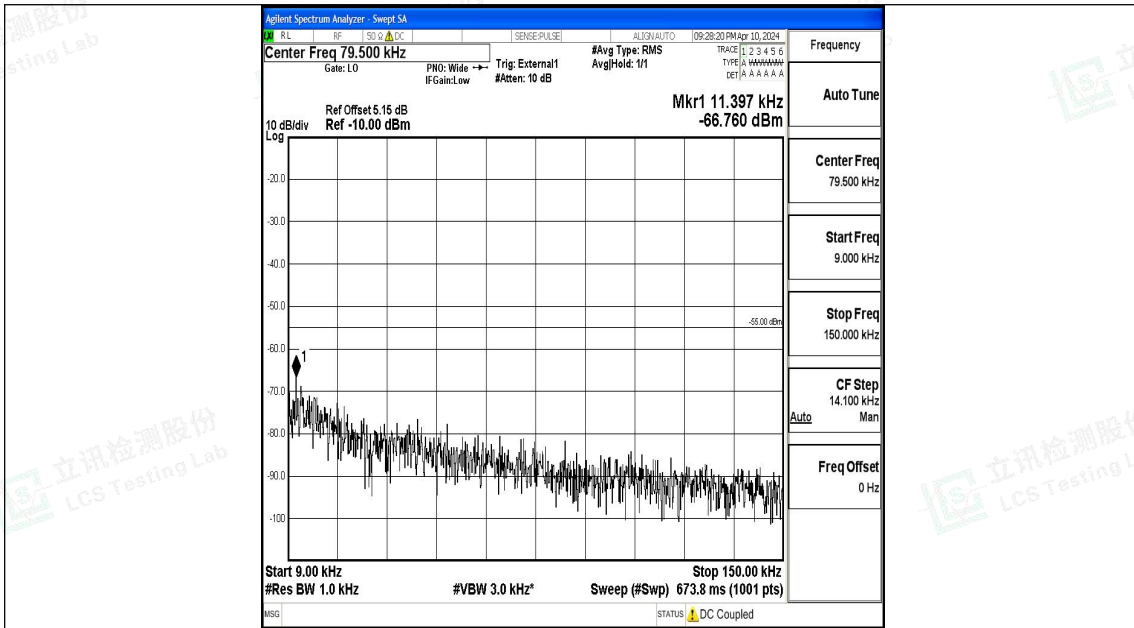

Band41\_20MHz\_16QAM\_40620\_1RB#0\_0.15~30\_0.15~30

Band41\_20MHz\_16QAM\_40620\_1RB#0\_30~1000\_30~1000

Band41\_20MHz\_16QAM\_40620\_1RB#0\_1000~20000\_1000~20000

Band41\_20MHz\_16QAM\_40620\_1RB#0\_20000~27000\_20000~27000