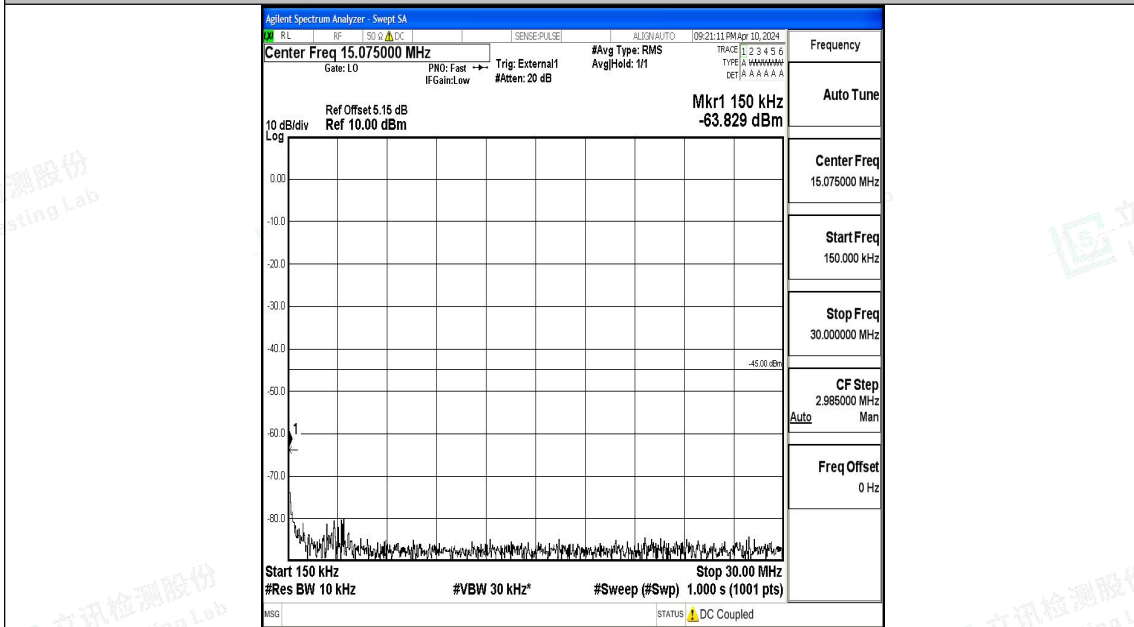

Band41_20MHz_QPSK_39750_1RB#0_0.009~0.15_0.009~0.15

Band41_20MHz_QPSK_39750_1RB#0_0.15~30_0.15~30