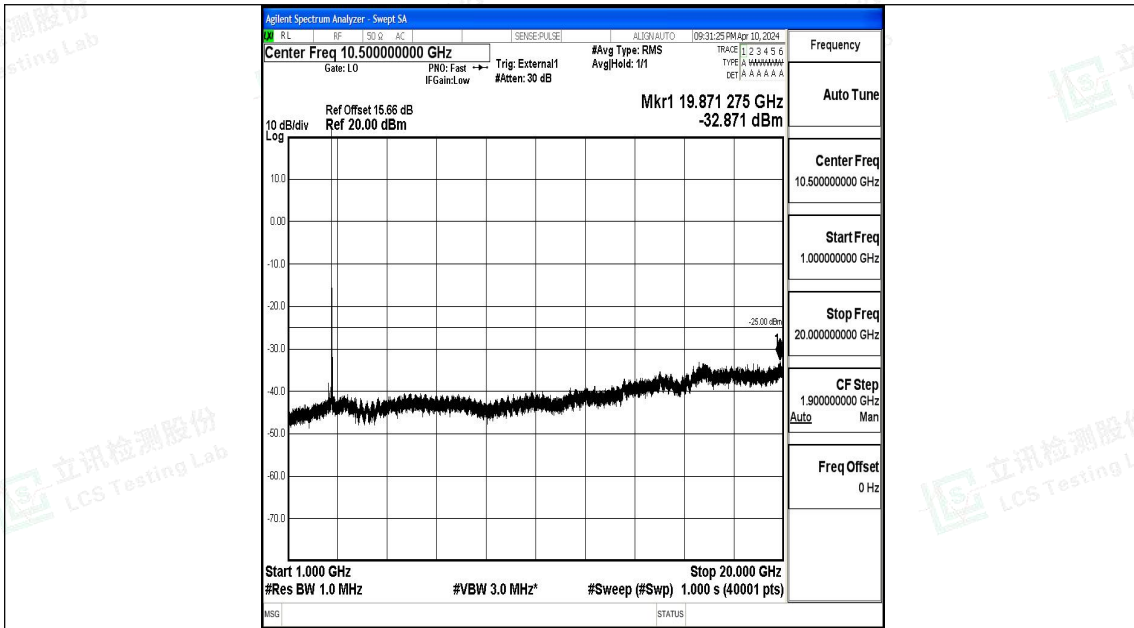

Band41\_20MHz\_QPSK\_41490\_1RB#0\_2000~27000\_2000~27000

Band41\_20MHz\_16QAM\_41490\_1RB#0\_0.009~0.15\_0.009~0.15

Band41\_20MHz\_16QAM\_41490\_1RB#0\_0.15~30\_0.15~30

Band41\_20MHz\_16QAM\_41490\_1RB#0\_30~1000\_30~1000