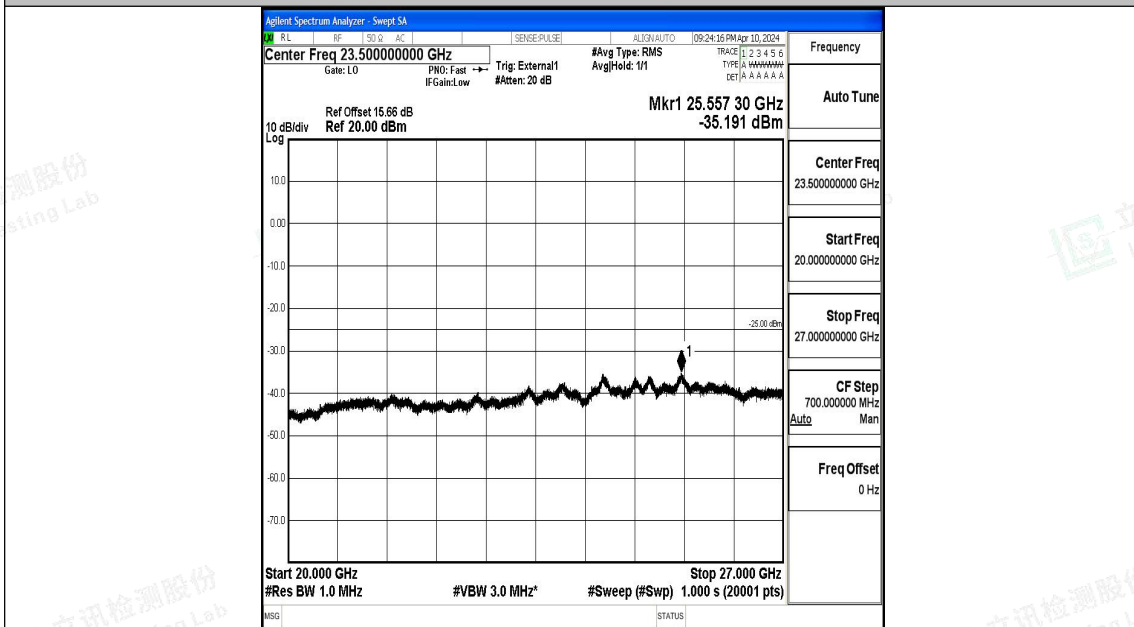

Band41_20MHz_16QAM_39750_1RB#0_1000~20000_1000~20000

Band41_20MHz_16QAM_39750_1RB#0_20000~27000_20000~27000