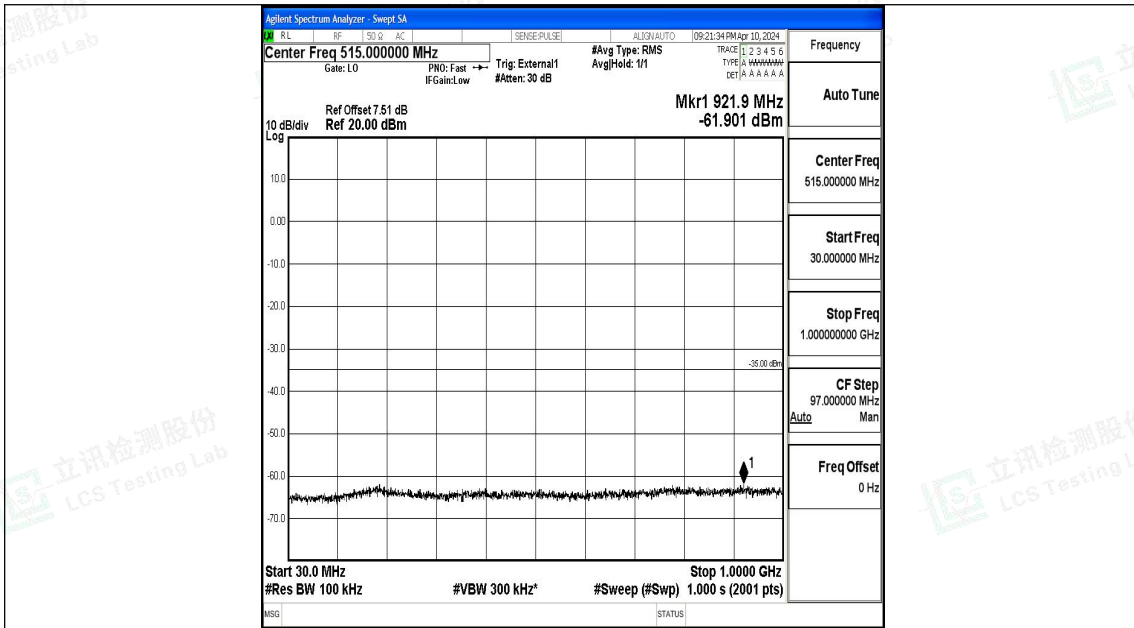

Band41_20MHz_QPSK_39750_1RB#0_0.15~30_0.15~30

Band41_20MHz_QPSK_39750_1RB#0_30~1000_30~1000