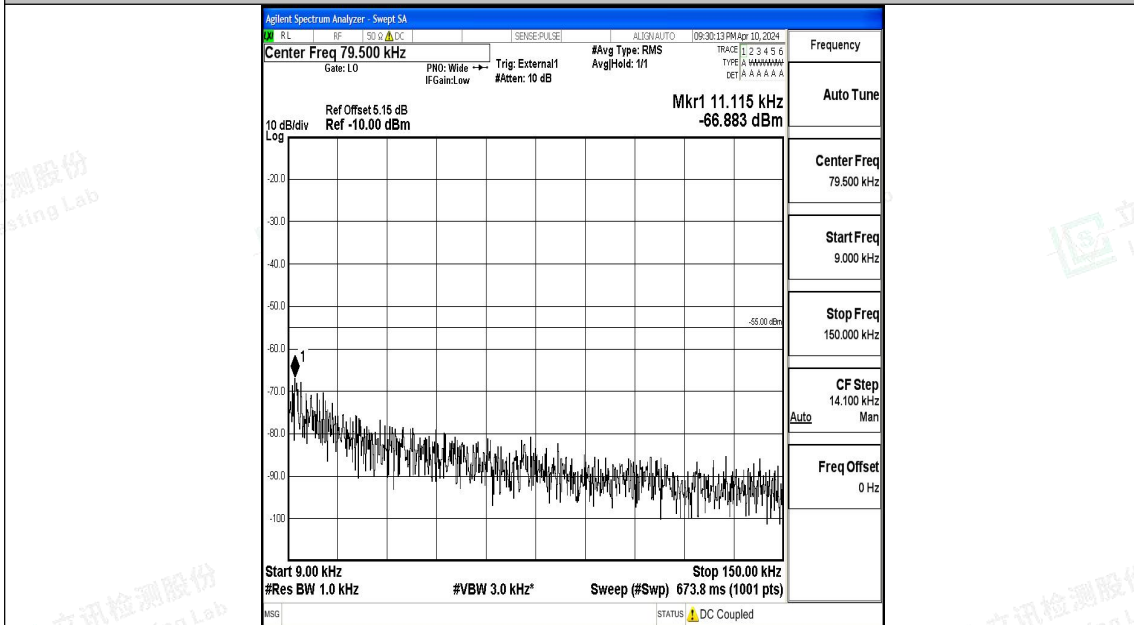

Band41_20MHz_QPSK_41490_1RB#0_2000~27000_2000~27000

Band41_20MHz_16QAM_41490_1RB#0_0.009~0.15_0.009~0.15