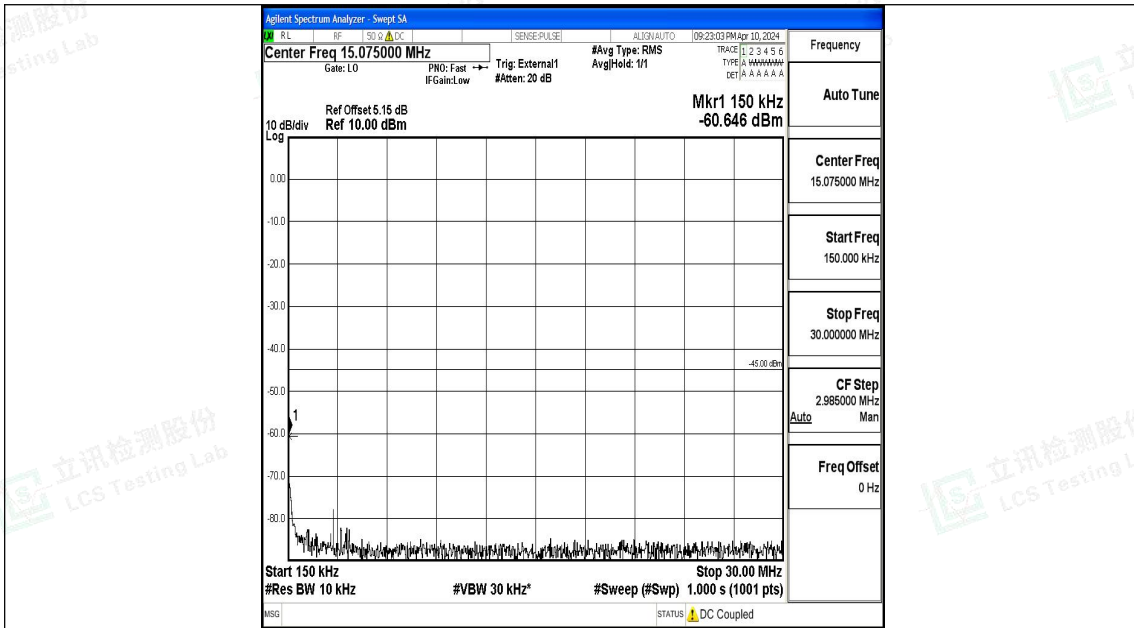

Band41_20MHz_16QAM_39750_1RB#0_0.009~0.15_0.009~0.15

Band41_20MHz_16QAM_39750_1RB#0_0.15~30_0.15~30