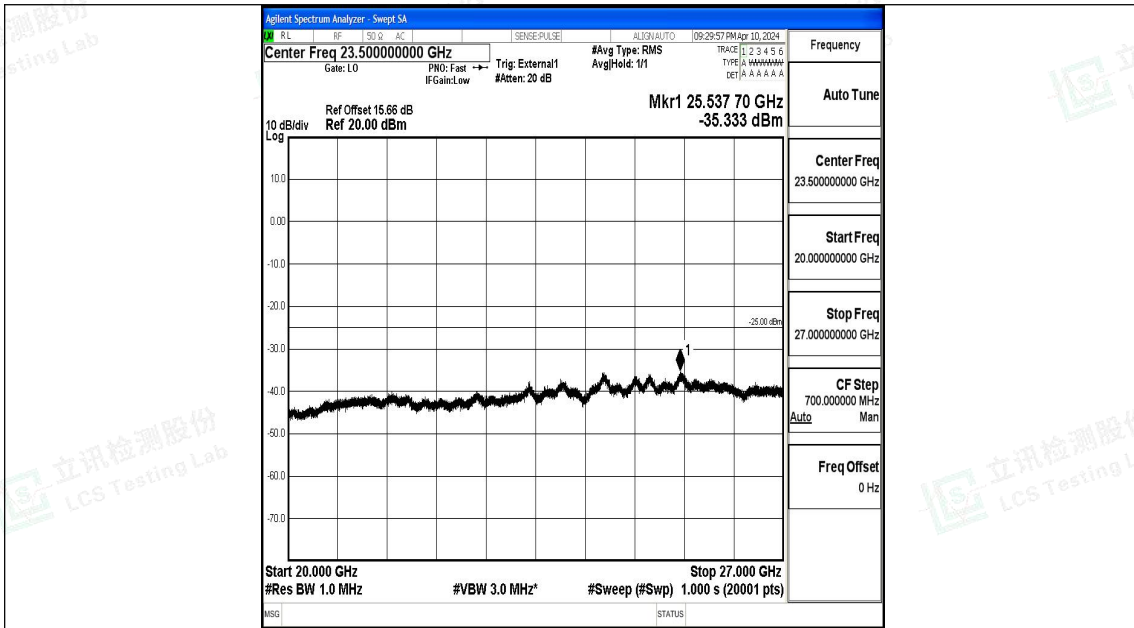

Band41\_20MHz\_QPSK\_41490\_1RB#0\_0.009~0.15\_0.009~0.15

Band41\_20MHz\_QPSK\_41490\_1RB#0\_0.15~30\_0.15~30

Band41\_20MHz\_QPSK\_41490\_1RB#0\_30~1000\_30~1000

Band41\_20MHz\_QPSK\_41490\_1RB#0\_1000~20000\_1000~20000