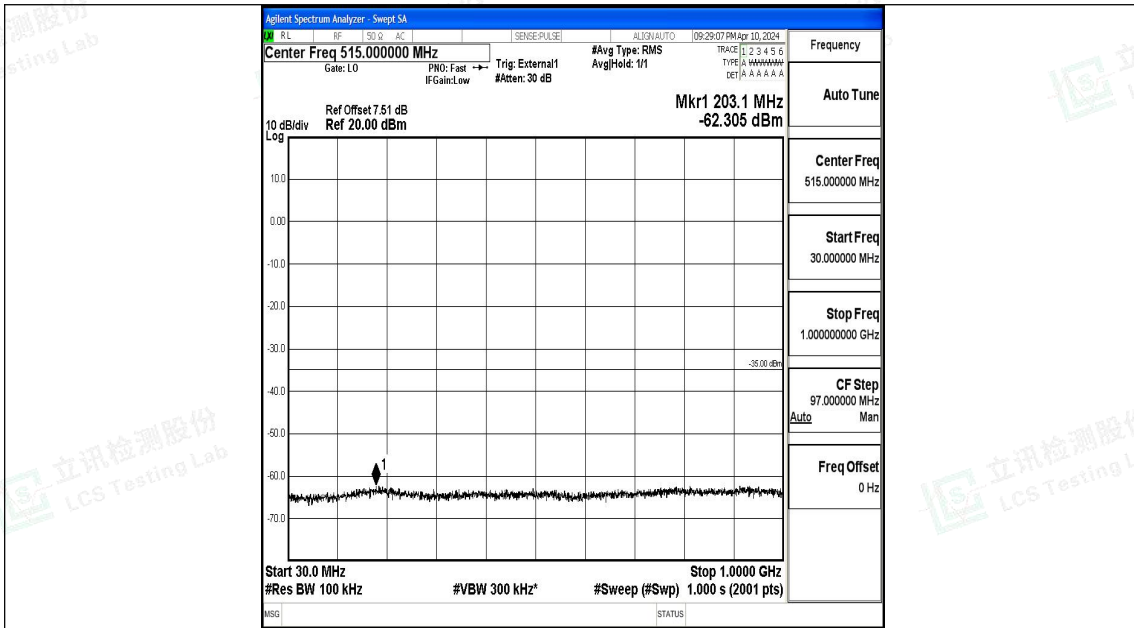

Band41_20MHz_QPSK_41490_1RB#0_0.15~30_0.15~30

Band41_20MHz_QPSK_41490_1RB#0_30~1000_30~1000