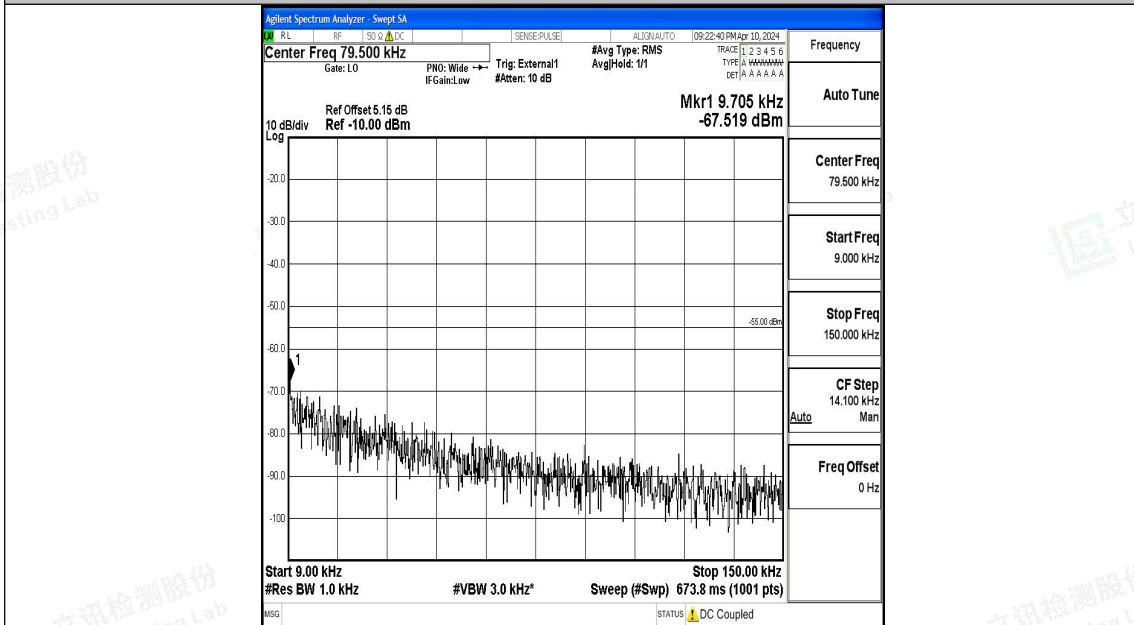

Band41_20MHz_QPSK_39750_1RB#0_2000~27000_2000~27000

Band41_20MHz_16QAM_39750_1RB#0_0.009~0.15_0.009~0.15