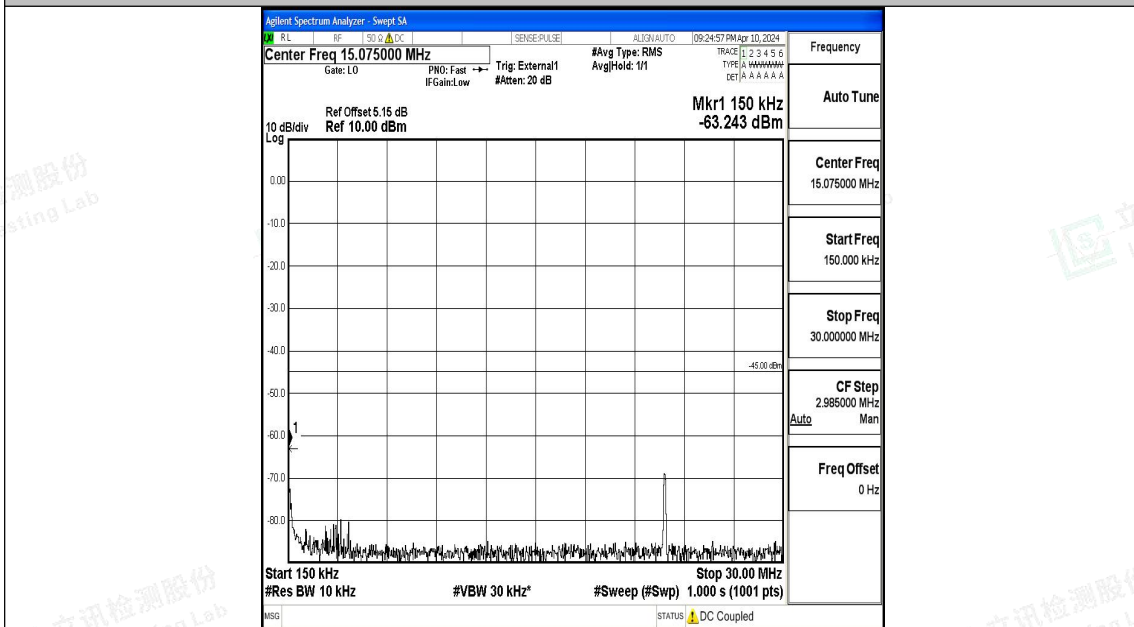

Band41\_20MHz\_16QAM\_39750\_1RB#0\_1000~20000\_1000~20000

Band41\_20MHz\_16QAM\_39750\_1RB#0\_20000~27000\_20000~27000

Band41\_20MHz\_QPSK\_40620\_1RB#0\_0.009~0.15\_0.009~0.15

Band41\_20MHz\_QPSK\_40620\_1RB#0\_0.15~30\_0.15~30