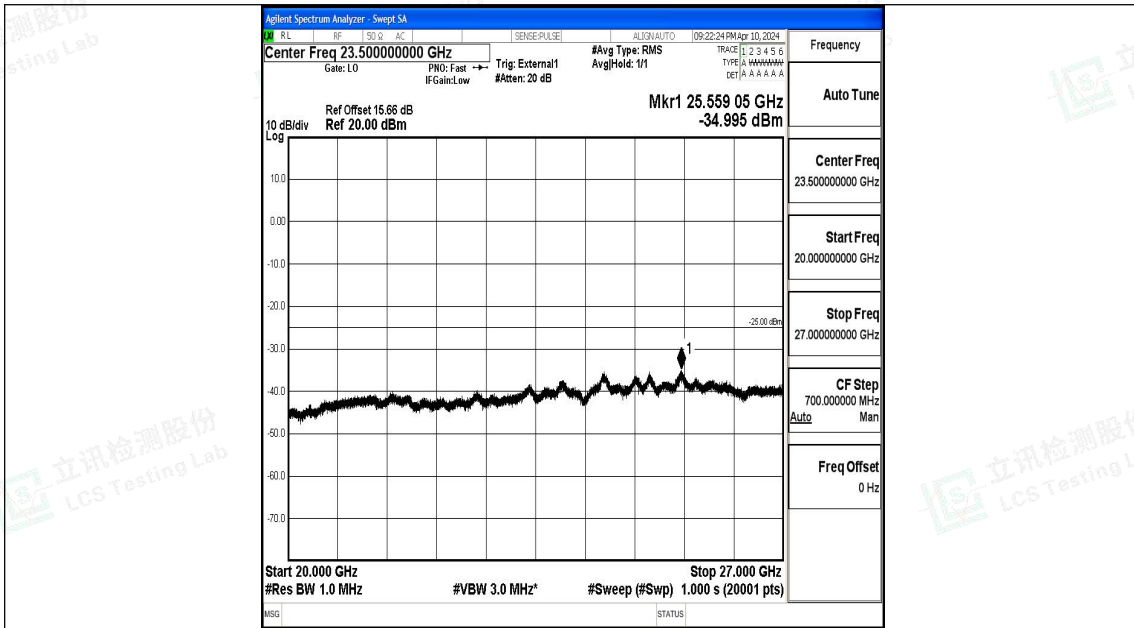

Band41\_20MHz\_QPSK\_39750\_1RB#0\_0.009~0.15\_0.009~0.15

Band41\_20MHz\_QPSK\_39750\_1RB#0\_0.15~30\_0.15~30

Band41\_20MHz\_QPSK\_39750\_1RB#0\_30~1000\_30~1000

Band41\_20MHz\_QPSK\_39750\_1RB#0\_1000~20000\_1000~20000