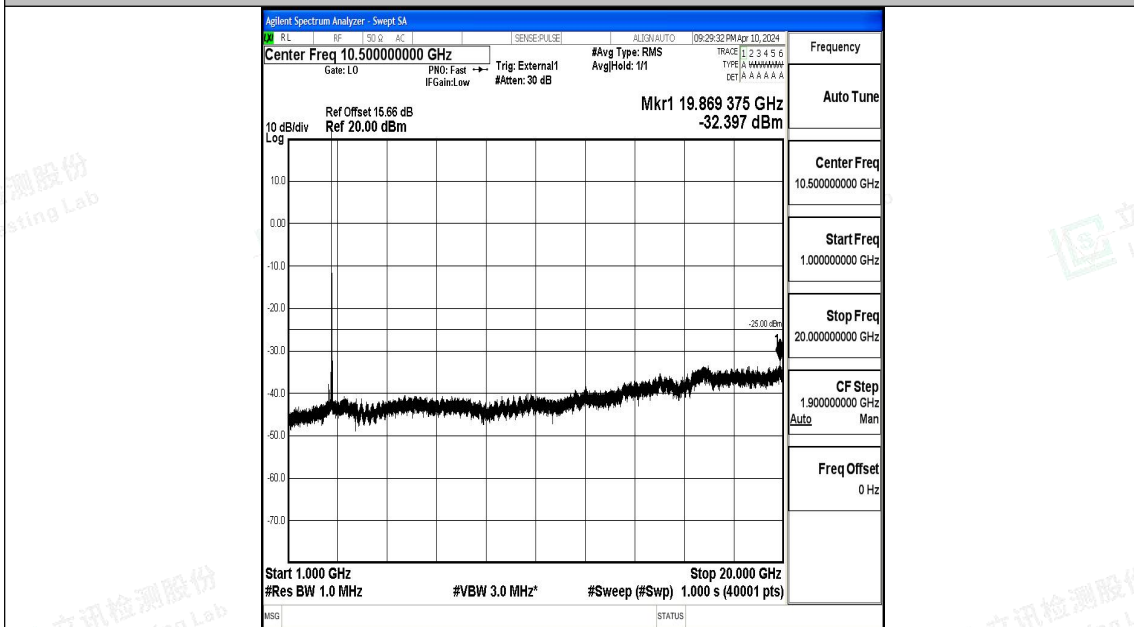

Band41\_20MHz\_QPSK\_41490\_1RB#0\_0.009~0.15\_0.009~0.15

Band41\_20MHz\_QPSK\_41490\_1RB#0\_0.15~30\_0.15~30

Band41\_20MHz\_QPSK\_41490\_1RB#0\_30~1000\_30~1000

Band41\_20MHz\_QPSK\_41490\_1RB#0\_1000~20000\_1000~20000