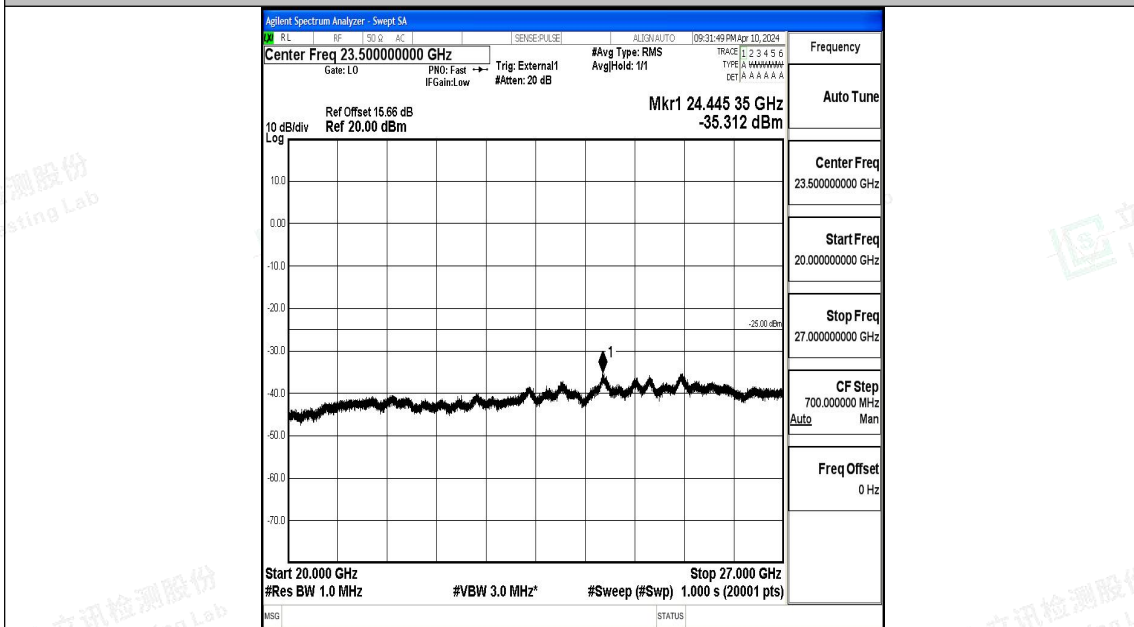

Band41_20MHz_16QAM_41490_1RB#0_1000~20000_1000~20000

Band41_20MHz_16QAM_41490_1RB#0_20000~27000_20000~27000