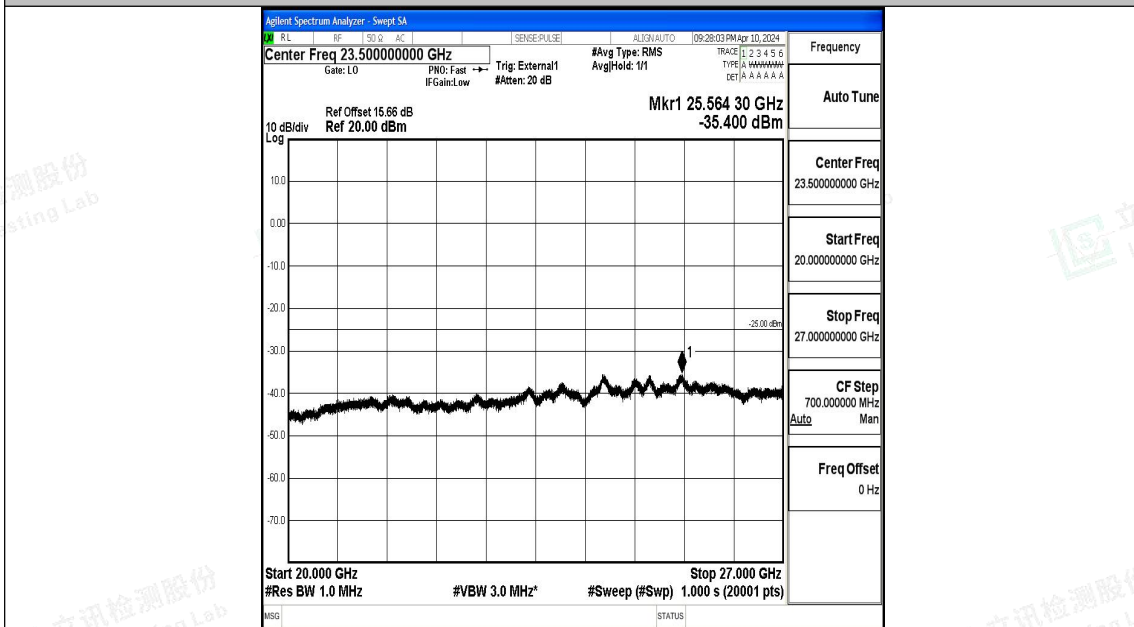

Band41\_20MHz\_16QAM\_40620\_1RB#0\_0.15~30\_0.15~30

Band41\_20MHz\_16QAM\_40620\_1RB#0\_30~1000\_30~1000

Band41\_20MHz\_16QAM\_40620\_1RB#0\_1000~20000\_1000~20000

Band41\_20MHz\_16QAM\_40620\_1RB#0\_20000~27000\_20000~27000