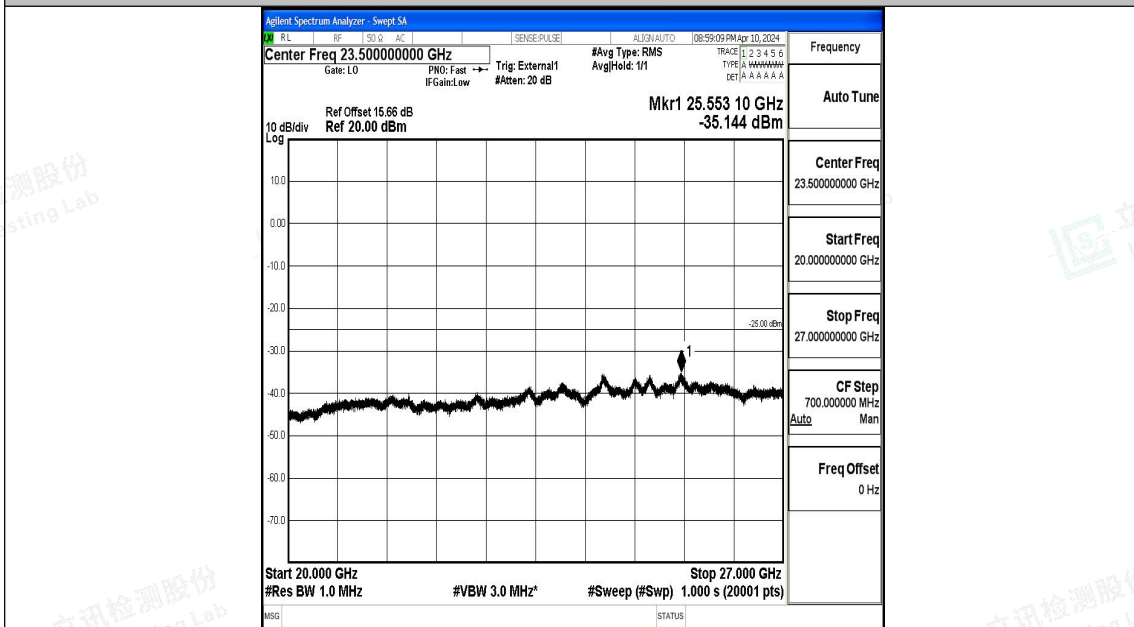

Band41\_15MHz\_16QAM\_41515\_1RB#0\_0.15~30\_0.15~30

Band41\_15MHz\_16QAM\_41515\_1RB#0\_30~1000\_30~1000

Band41\_15MHz\_16QAM\_41515\_1RB#0\_1000~20000\_1000~20000

Band41\_15MHz\_16QAM\_41515\_1RB#0\_20000~27000\_20000~27000