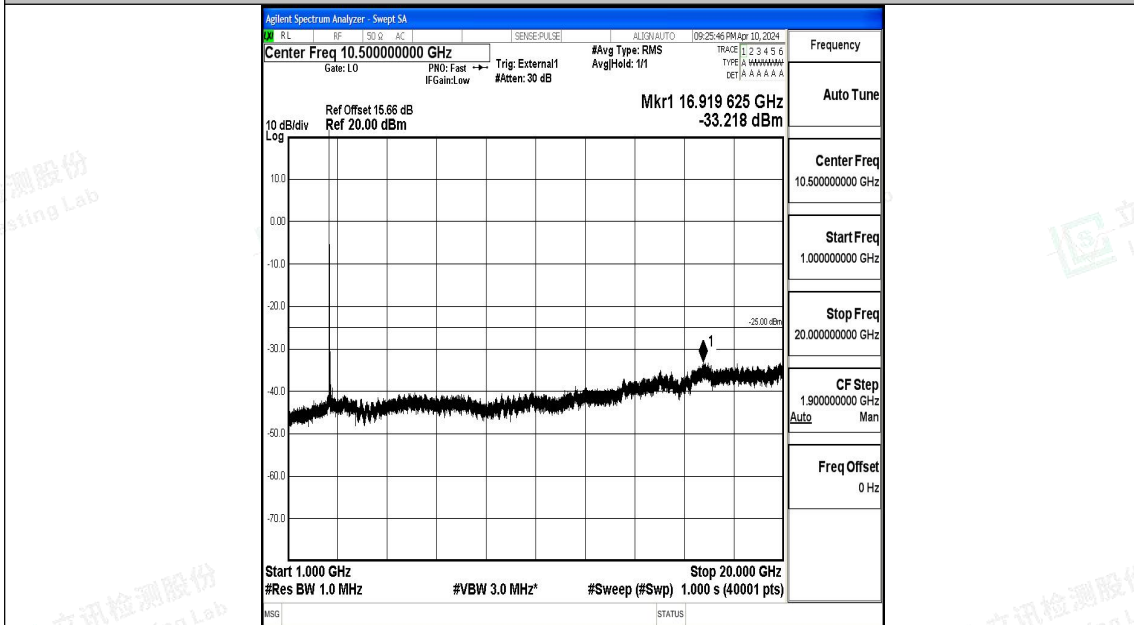

Band41_20MHz_QPSK_40620_1RB#0_30~1000_30~1000

Band41_20MHz_QPSK_40620_1RB#0_1000~20000_1000~20000