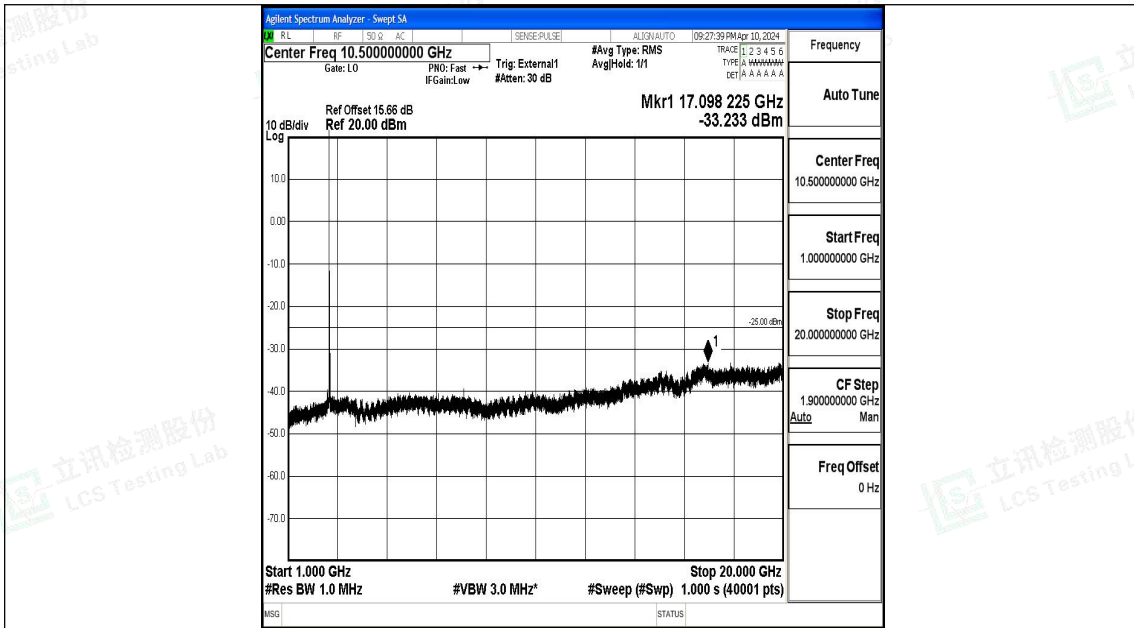

Band41_20MHz_16QAM_40620_1RB#0_30~1000_30~1000

Band41_20MHz_16QAM_40620_1RB#0_1000~20000_1000~20000