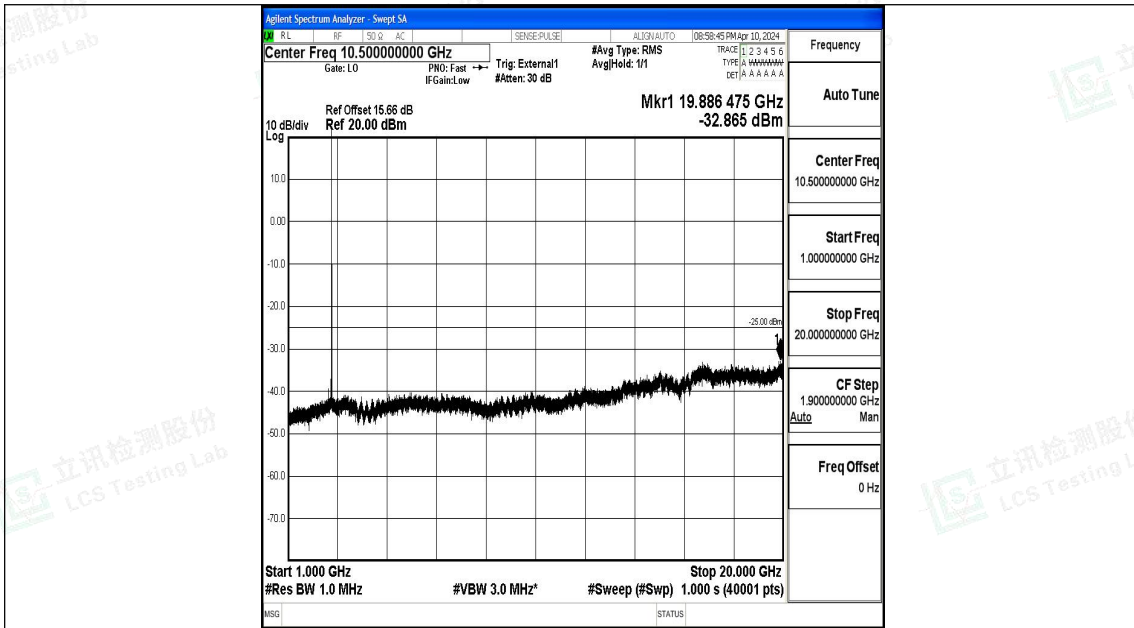

Band41\_15MHz\_16QAM\_41515\_1RB#0\_0.15~30\_0.15~30

Band41\_15MHz\_16QAM\_41515\_1RB#0\_30~1000\_30~1000

Band41\_15MHz\_16QAM\_41515\_1RB#0\_1000~20000\_1000~20000

Band41\_15MHz\_16QAM\_41515\_1RB#0\_20000~27000\_20000~27000