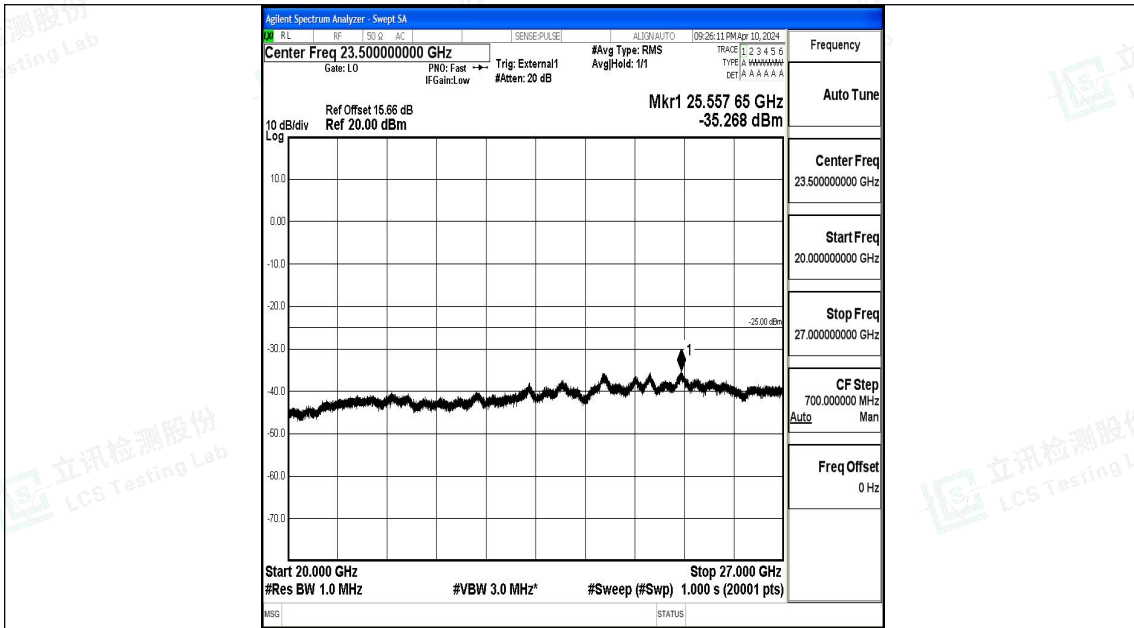

Band41_20MHz_QPSK_40620_1RB#0_1000~20000_1000~20000

Band41_20MHz_QPSK_40620_1RB#0_2000~27000_2000~27000