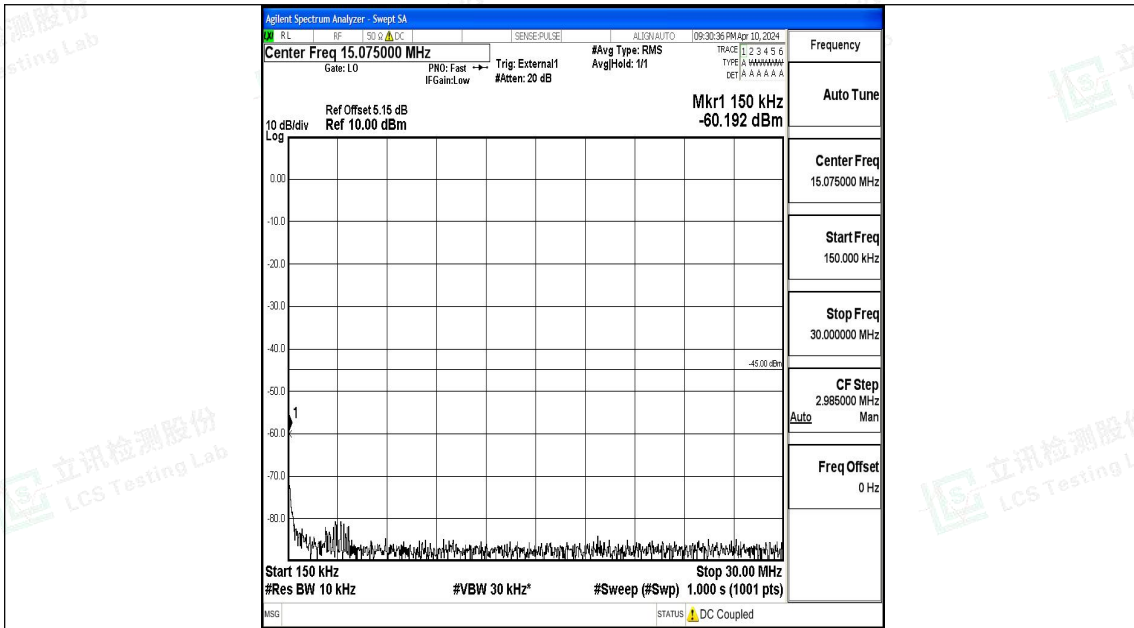

Band41_20MHz_16QAM_41490_1RB#0_0.009~0.15_0.009~0.15

Band41_20MHz_16QAM_41490_1RB#0_0.15~30_0.15~30