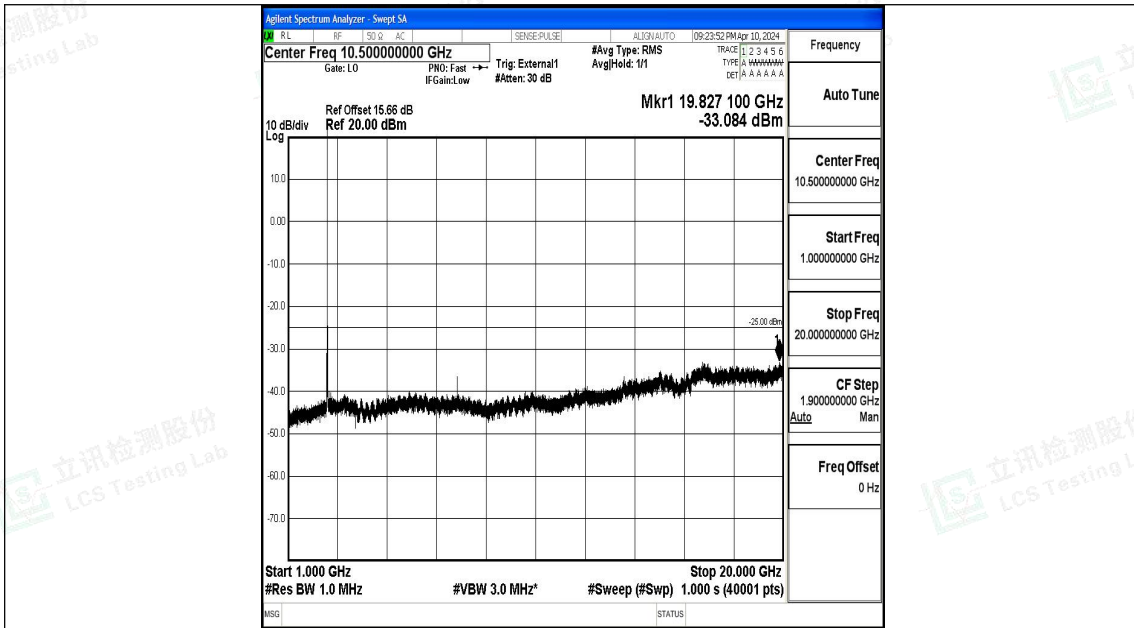

Band41\_20MHz\_QPSK\_39750\_1RB#0\_2000~27000\_2000~27000

Band41\_20MHz\_16QAM\_39750\_1RB#0\_0.009~0.15\_0.009~0.15

Band41\_20MHz\_16QAM\_39750\_1RB#0\_0.15~30\_0.15~30

Band41\_20MHz\_16QAM\_39750\_1RB#0\_30~1000\_30~1000