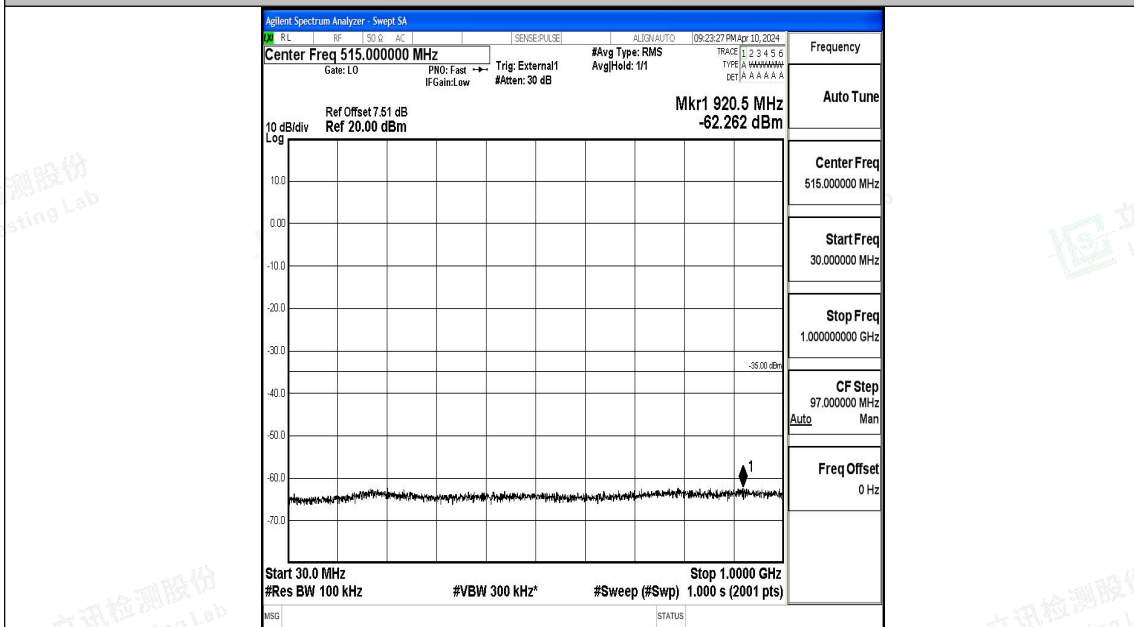

Band41\_20MHz\_QPSK\_39750\_1RB#0\_2000~27000\_2000~27000

Band41\_20MHz\_16QAM\_39750\_1RB#0\_0.009~0.15\_0.009~0.15

Band41\_20MHz\_16QAM\_39750\_1RB#0\_0.15~30\_0.15~30

Band41\_20MHz\_16QAM\_39750\_1RB#0\_30~1000\_30~1000