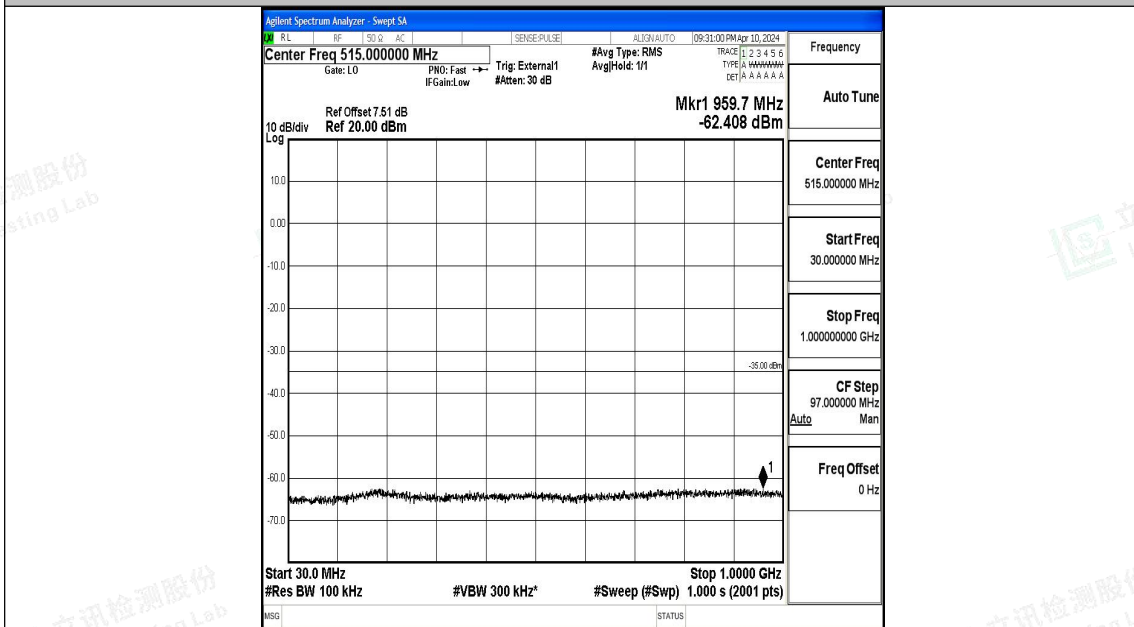

Band41\_20MHz\_QPSK\_41490\_1RB#0\_2000~27000\_2000~27000

Band41\_20MHz\_16QAM\_41490\_1RB#0\_0.009~0.15\_0.009~0.15

Band41\_20MHz\_16QAM\_41490\_1RB#0\_0.15~30\_0.15~30

Band41\_20MHz\_16QAM\_41490\_1RB#0\_30~1000\_30~1000