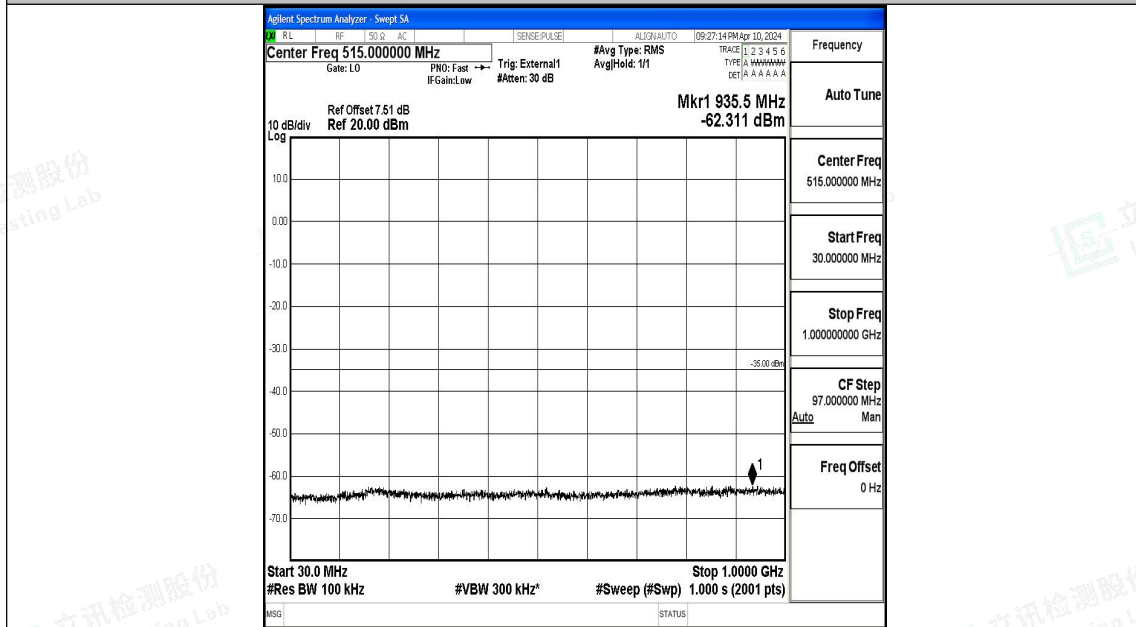

Band41_20MHz_16QAM_40620_1RB#0_0.15~30_0.15~30

Band41_20MHz_16QAM_40620_1RB#0_30~1000_30~1000