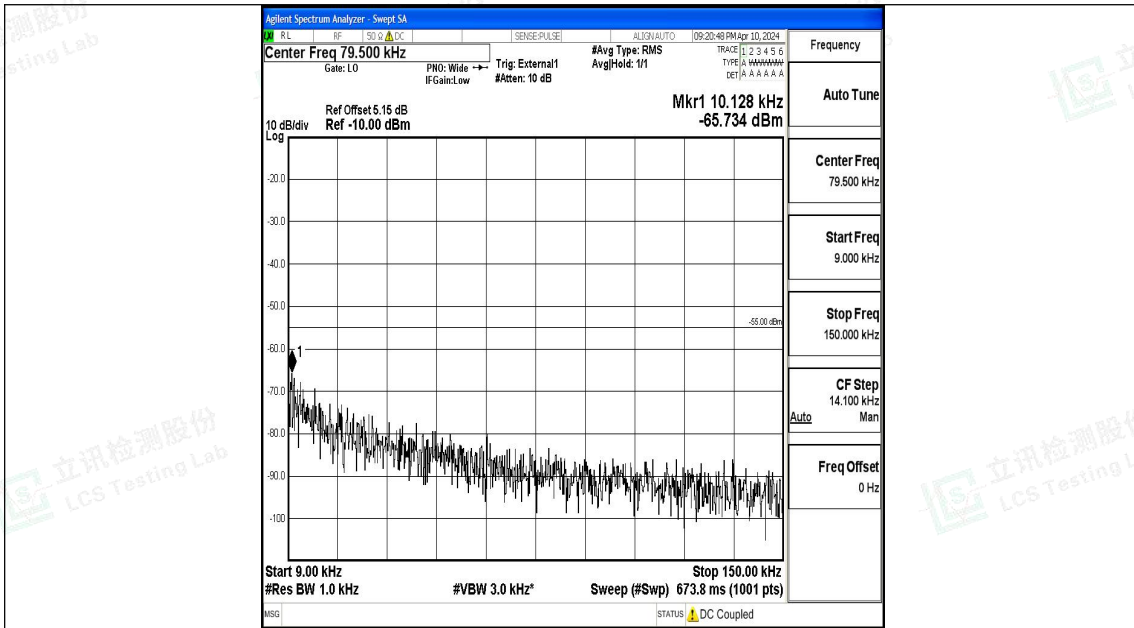

Band41\_15MHz\_16QAM\_41515\_1RB#0\_0.15~30\_0.15~30

Band41\_15MHz\_16QAM\_41515\_1RB#0\_30~1000\_30~1000

Band41\_15MHz\_16QAM\_41515\_1RB#0\_1000~20000\_1000~20000

Band41\_15MHz\_16QAM\_41515\_1RB#0\_20000~27000\_20000~27000