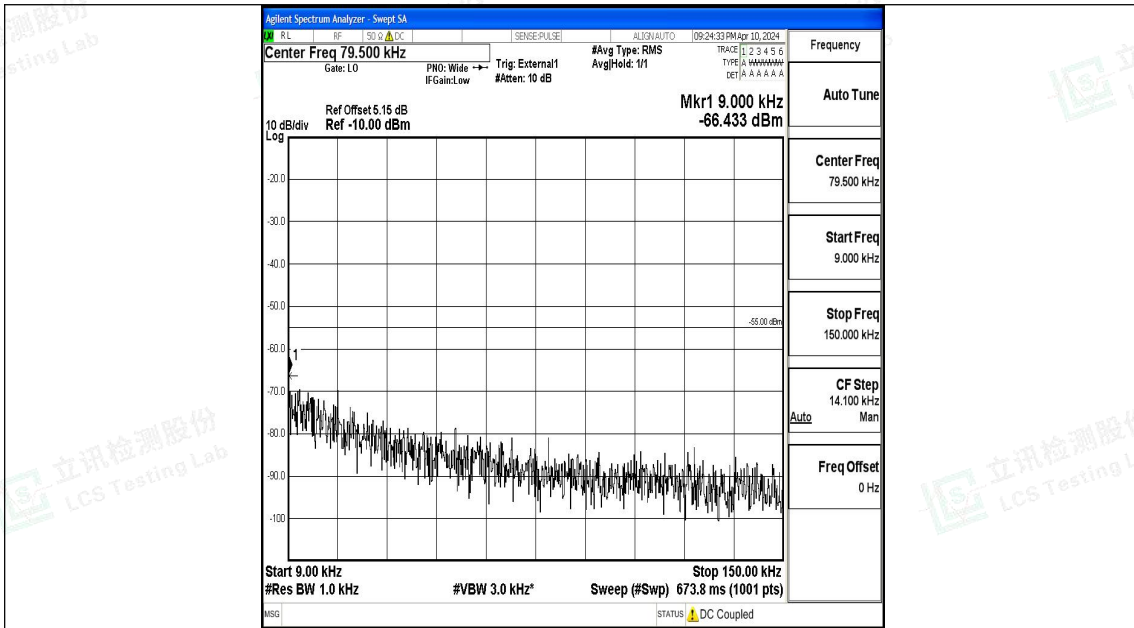

Band41_20MHz_16QAM_39750_1RB#0_20000~27000_20000~27000

Band41_20MHz_QPSK_40620_1RB#0_0.009~0.15_0.009~0.15