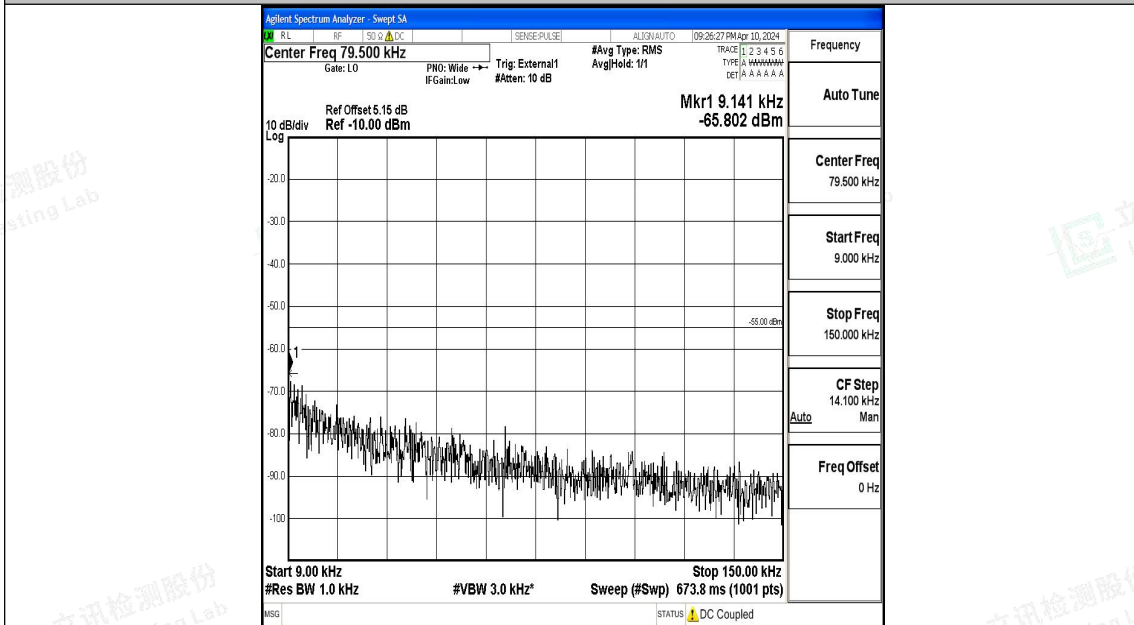

Band41\_20MHz\_QPSK\_40620\_1RB#0\_30~1000\_30~1000

Band41\_20MHz\_QPSK\_40620\_1RB#0\_1000~20000\_1000~20000

Band41\_20MHz\_QPSK\_40620\_1RB#0\_2000~27000\_2000~27000

Band41\_20MHz\_16QAM\_40620\_1RB#0\_0.009~0.15\_0.009~0.15