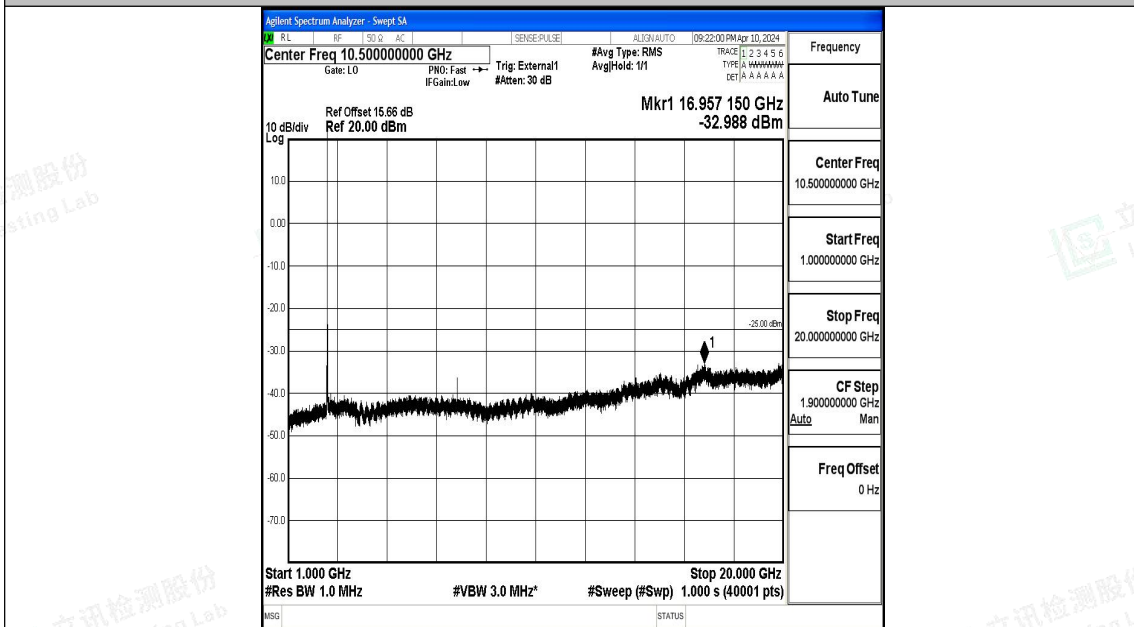

Band41\_20MHz\_QPSK\_39750\_1RB#0\_0.009~0.15\_0.009~0.15

Band41\_20MHz\_QPSK\_39750\_1RB#0\_0.15~30\_0.15~30

Band41\_20MHz\_QPSK\_39750\_1RB#0\_30~1000\_30~1000

Band41\_20MHz\_QPSK\_39750\_1RB#0\_1000~20000\_1000~20000