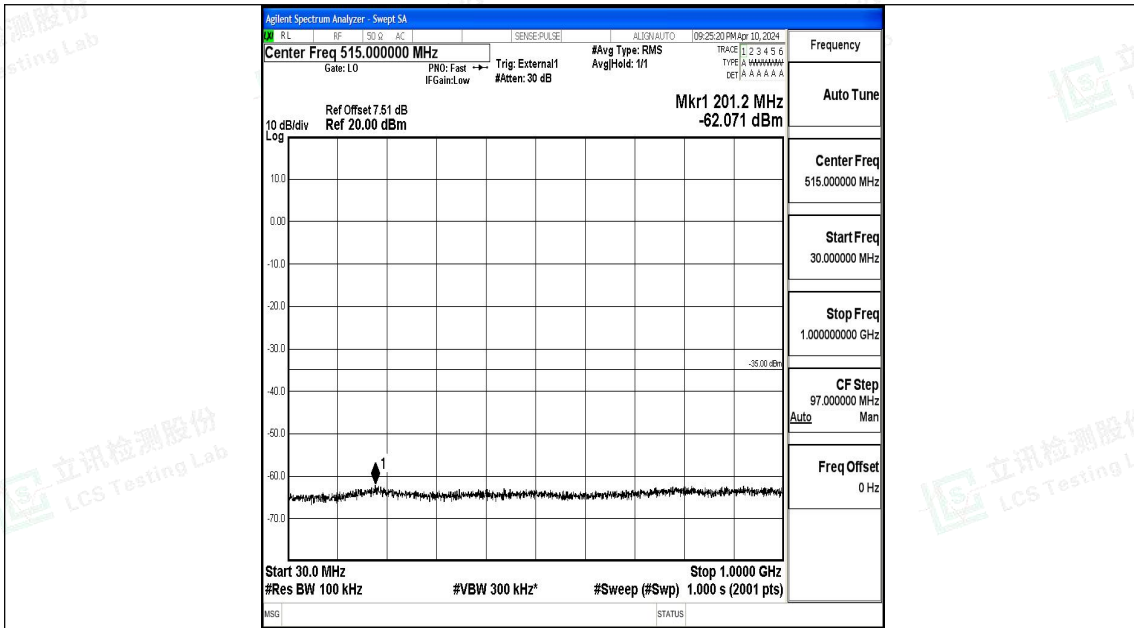

Band41\_20MHz\_16QAM\_39750\_1RB#0\_1000~20000\_1000~20000

Band41\_20MHz\_16QAM\_39750\_1RB#0\_20000~27000\_20000~27000

Band41\_20MHz\_QPSK\_40620\_1RB#0\_0.009~0.15\_0.009~0.15

Band41\_20MHz\_QPSK\_40620\_1RB#0\_0.15~30\_0.15~30