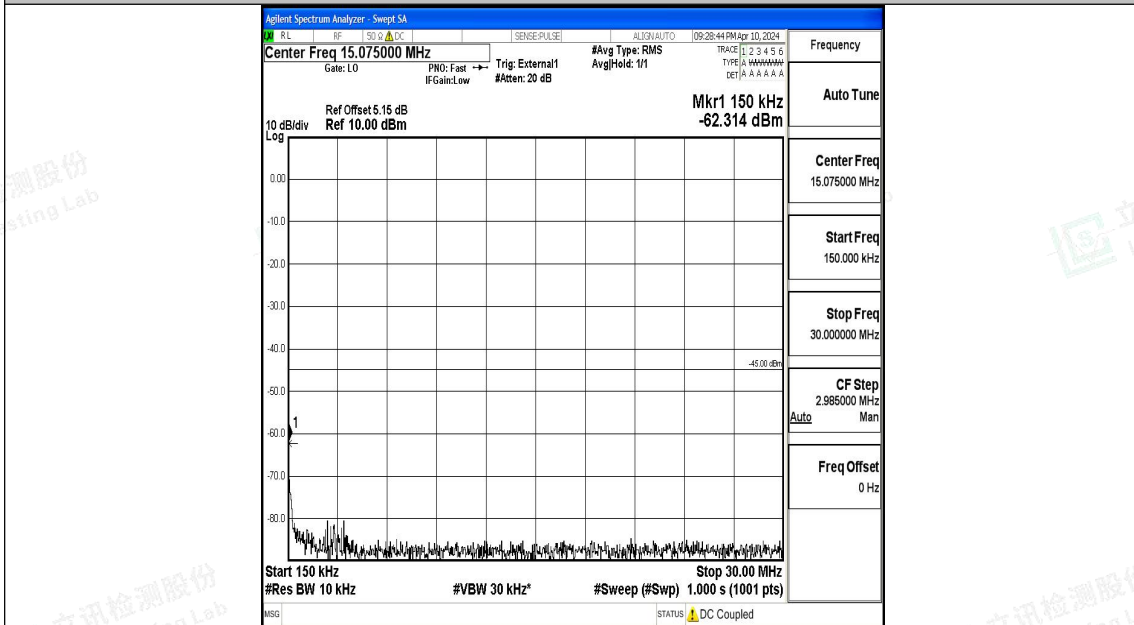

Band41_20MHz_QPSK_41490_1RB#0_0.009~0.15_0.009~0.15

Band41_20MHz_QPSK_41490_1RB#0_0.15~30_0.15~30