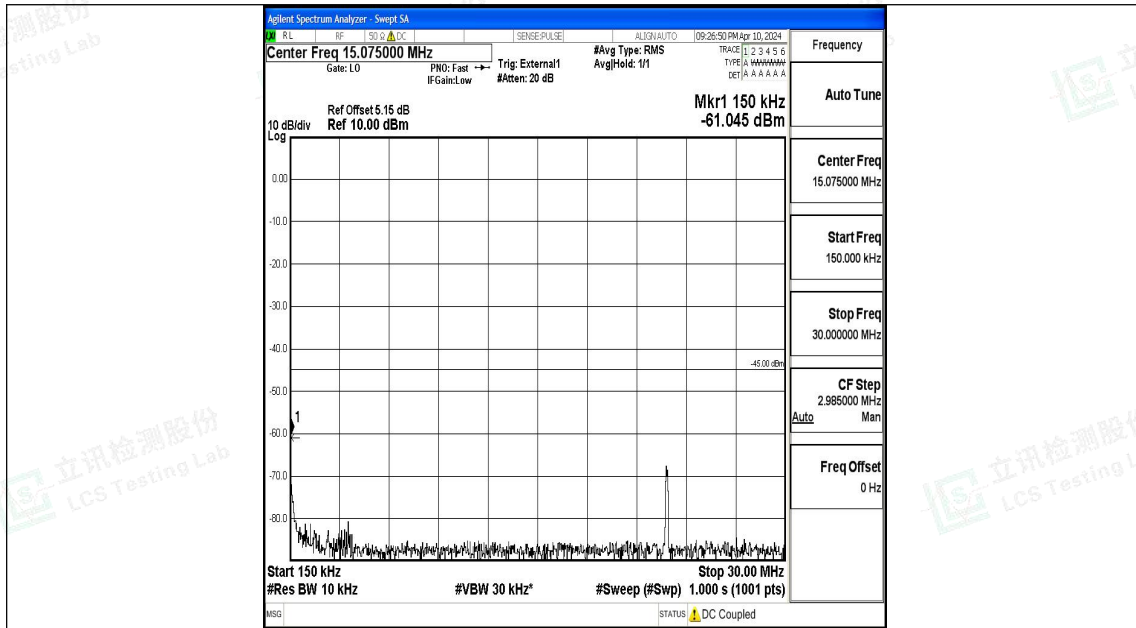

Band41\_20MHz\_QPSK\_40620\_1RB#0\_30~1000\_30~1000

Band41\_20MHz\_QPSK\_40620\_1RB#0\_1000~20000\_1000~20000

Band41\_20MHz\_QPSK\_40620\_1RB#0\_2000~27000\_2000~27000

Band41\_20MHz\_16QAM\_40620\_1RB#0\_0.009~0.15\_0.009~0.15