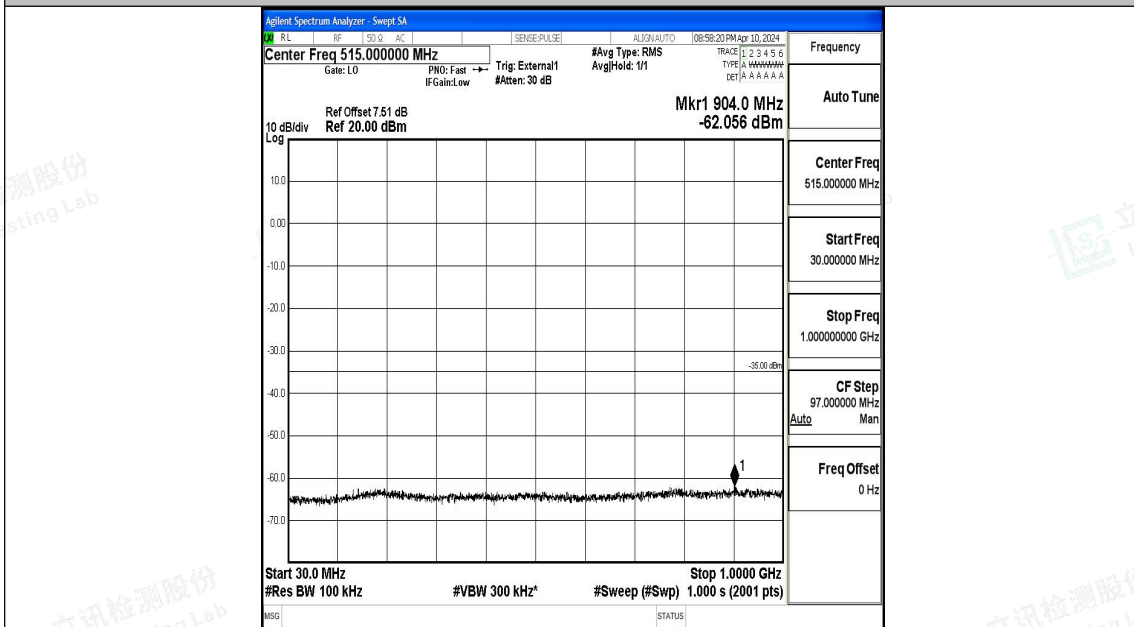

Band41\_15MHz\_16QAM\_41515\_1RB#0\_0.15~30\_0.15~30

Band41\_15MHz\_16QAM\_41515\_1RB#0\_30~1000\_30~1000

Band41\_15MHz\_16QAM\_41515\_1RB#0\_1000~20000\_1000~20000

Band41\_15MHz\_16QAM\_41515\_1RB#0\_20000~27000\_20000~27000