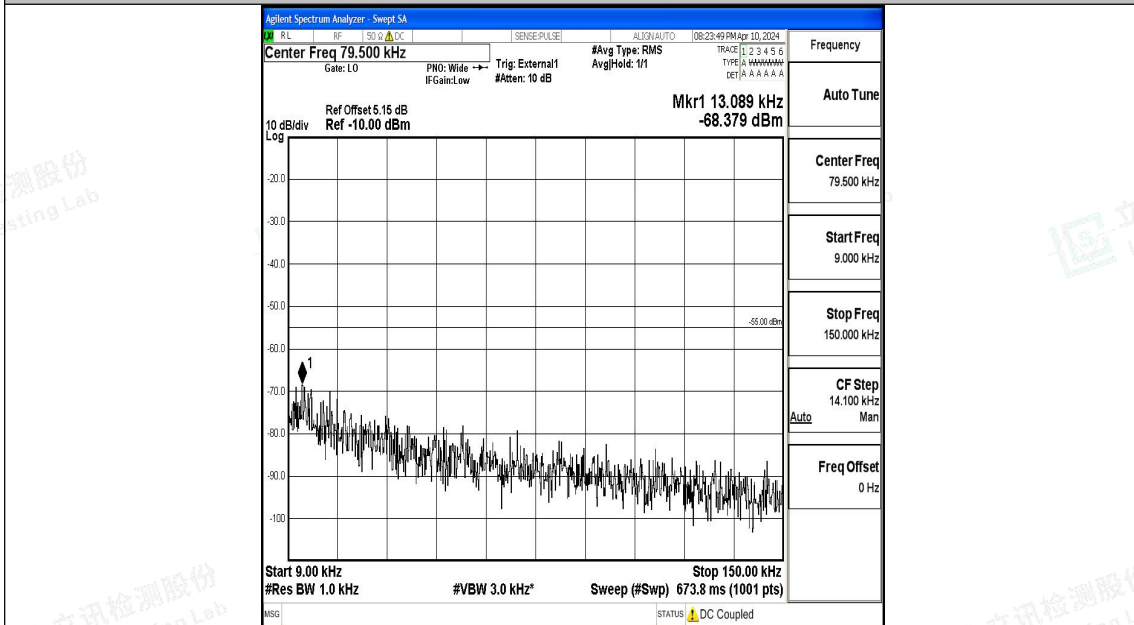

Band41_10MHz_QPSK_41540_1RB#0_2000~27000_2000~27000

Band41_10MHz_16QAM_41540_1RB#0_0.009~0.15_0.009~0.15