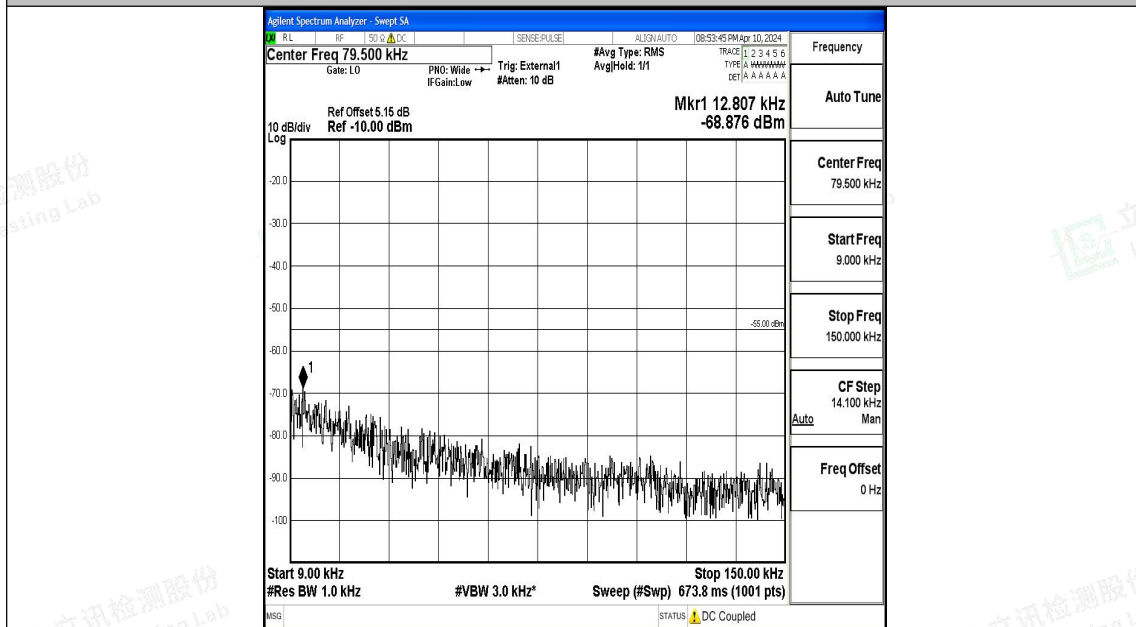

Band41_15MHz_QPSK_40620_1RB#0_20000~27000_20000~27000

Band41_15MHz_16QAM_40620_1RB#0_0.009~0.15_0.009~0.15