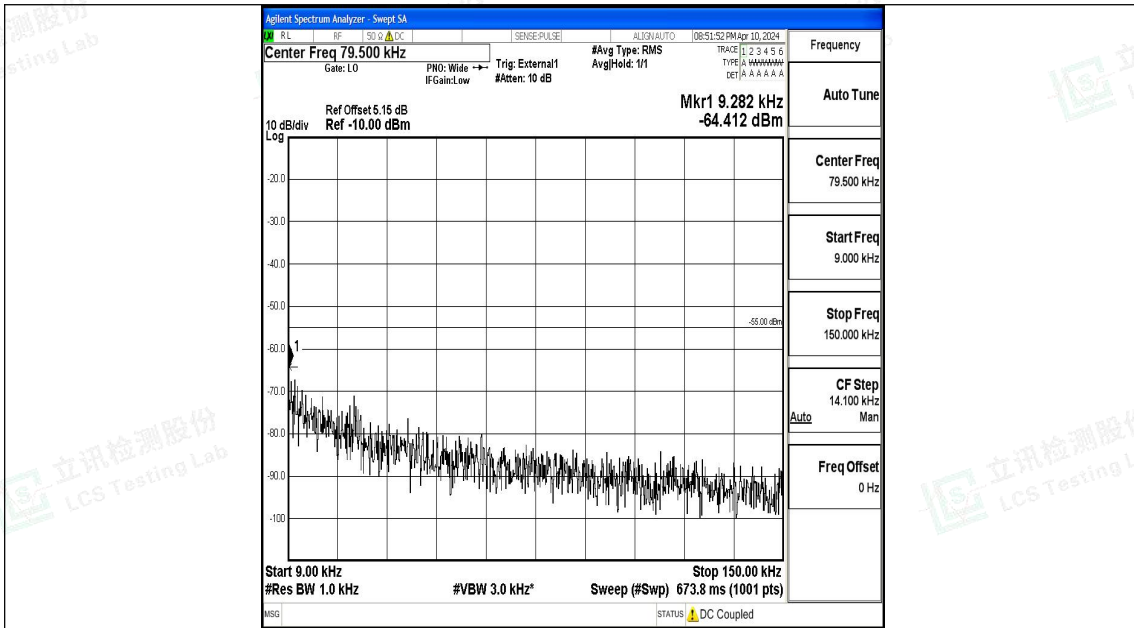

Band41_15MHz_16QAM_39725_1RB#0_20000~27000_20000~27000

Band41_15MHz_QPSK_40620_1RB#0_0.009~0.15_0.009~0.15