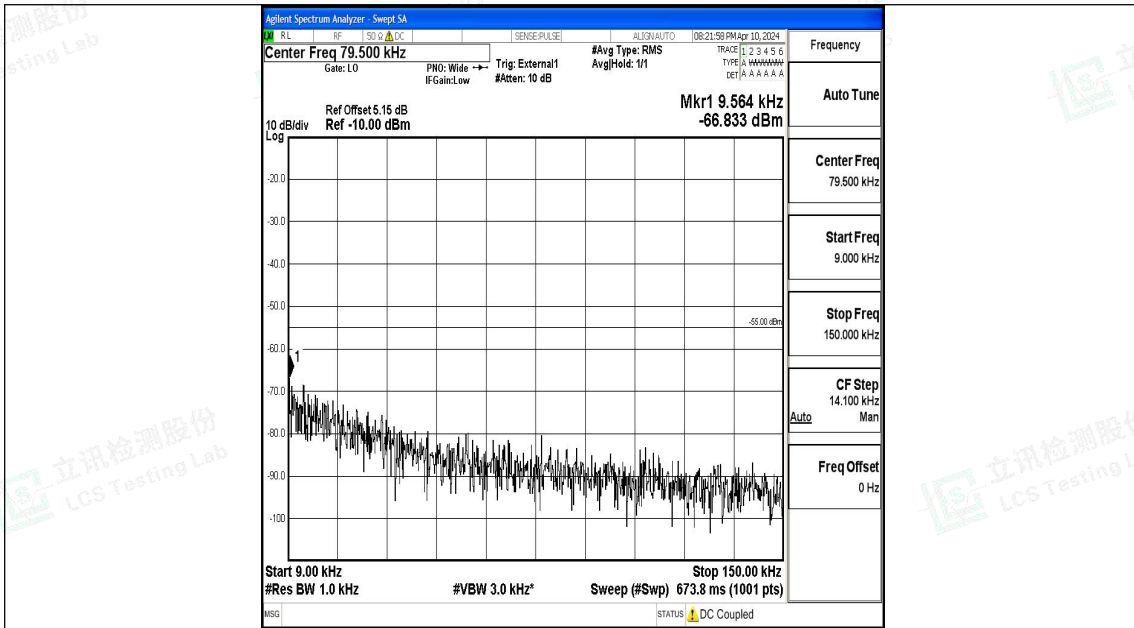

Band41_10MHz_16QAM_40620_1RB#0_20000~27000_20000~27000

Band41_10MHz_QPSK_41540_1RB#0_0.009~0.15_0.009~0.15