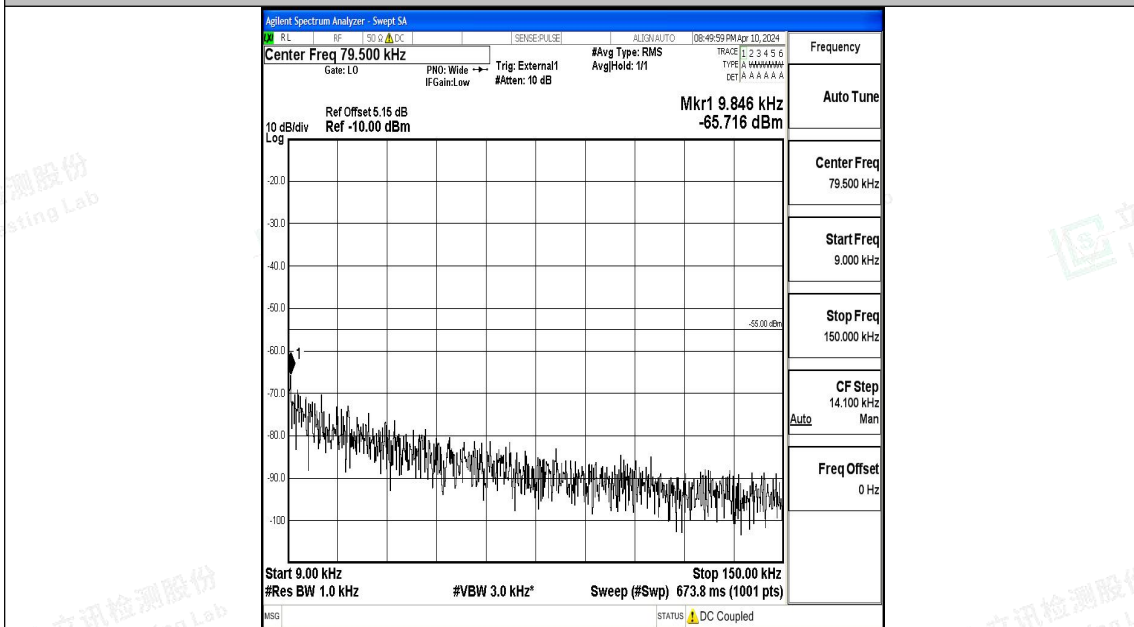

Band41_15MHz_QPSK_39725_1RB#0_20000~27000_20000~27000

Band41_15MHz_16QAM_39725_1RB#0_0.009~0.15_0.009~0.15