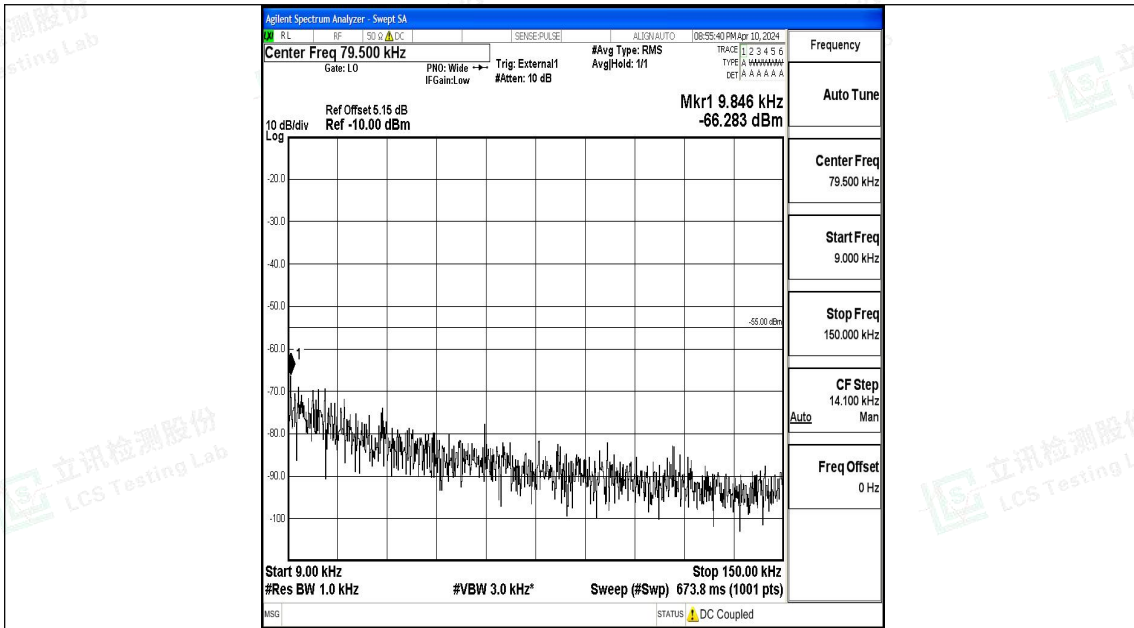

Band41_15MHz_16QAM_40620_1RB#0_20000~27000_20000~27000

Band41_15MHz_QPSK_41515_1RB#0_0.009~0.15_0.009~0.15