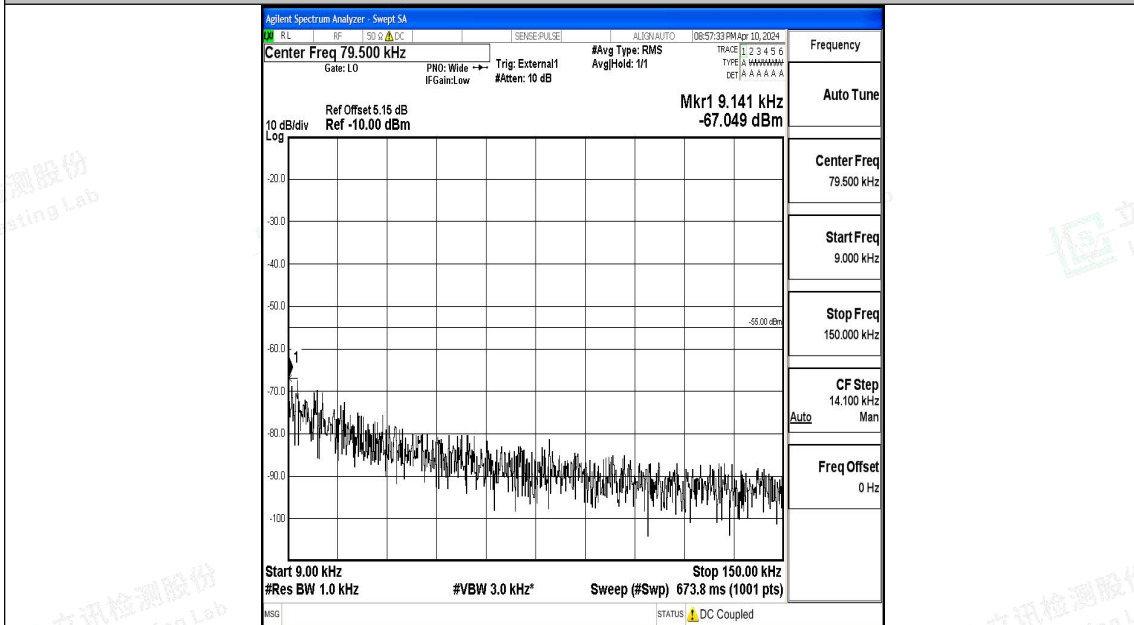

Band41_15MHz_QPSK_41515_1RB#0_2000~27000_2000~27000

Band41_15MHz_16QAM_41515_1RB#0_0.009~0.15_0.009~0.15