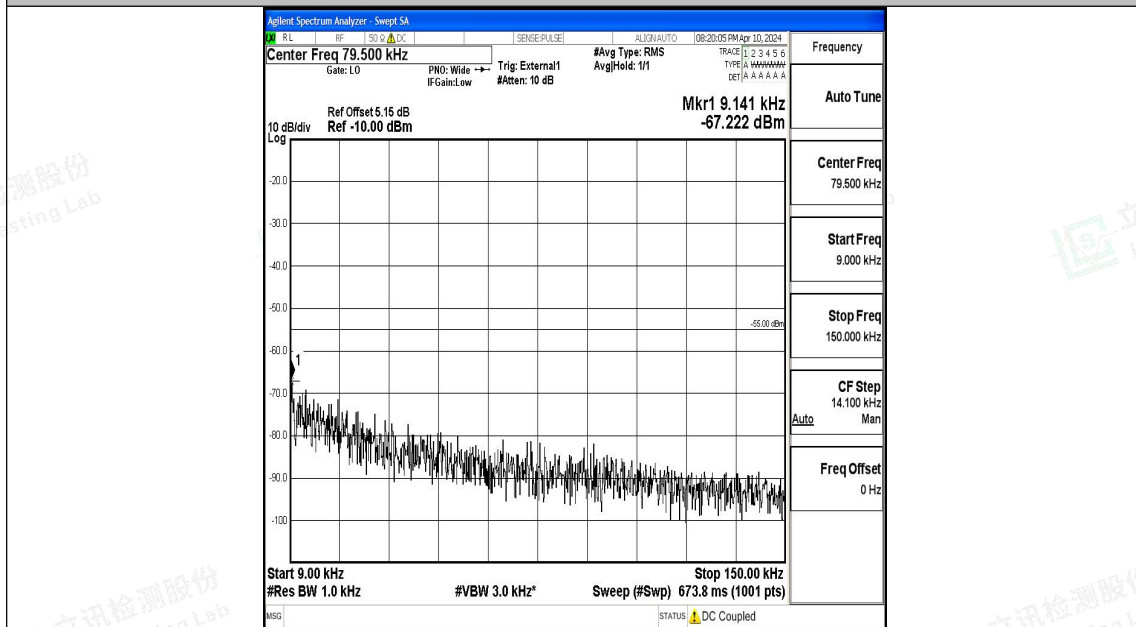

Band41_10MHz_QPSK_40620_1RB#0_20000~27000_20000~27000

Band41_10MHz_16QAM_40620_1RB#0_0.009~0.15_0.009~0.15

Band41_10MHz_16QAM_40620_1RB#0_0.15~30_0.15~30

Band41_10MHz_16QAM_40620_1RB#0_30~1000_30~1000

Band41_10MHz_16QAM_40620_1RB#0_1000~20000_1000~20000