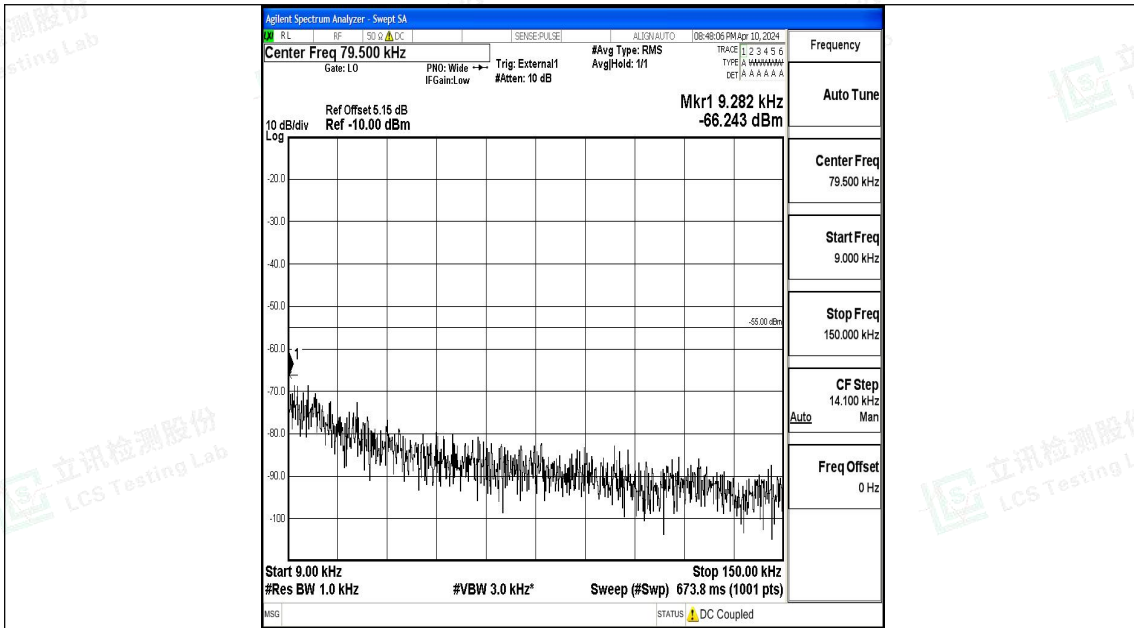

Band41_10MHz_16QAM_41540_1RB#0_20000~27000_20000~27000

Band41_15MHz_QPSK_39725_1RB#0_0.009~0.15_0.009~0.15