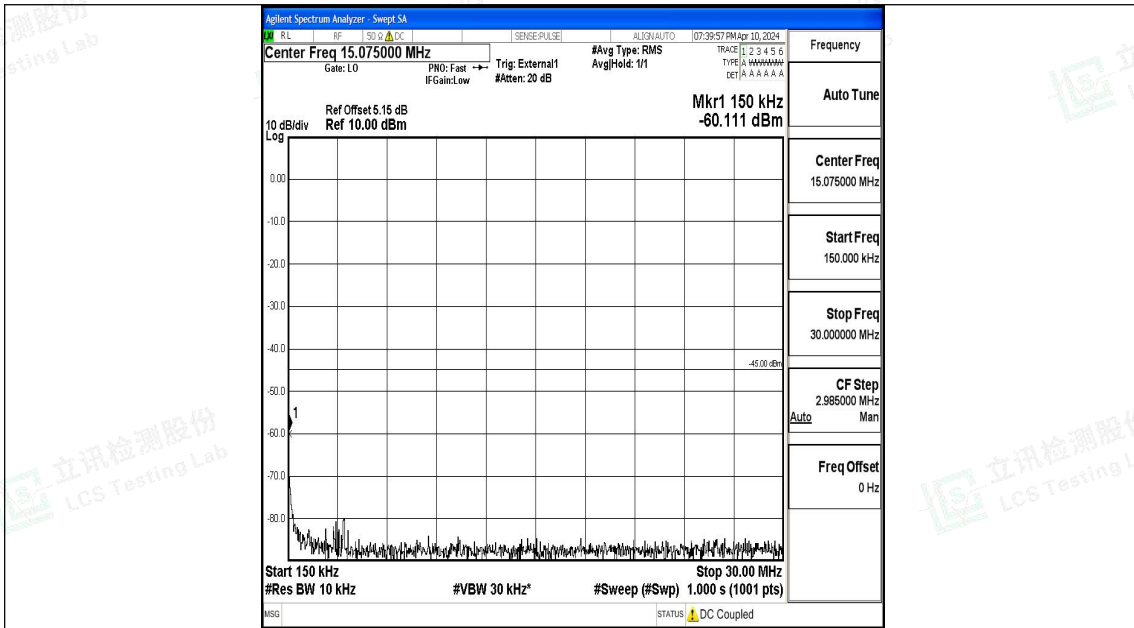

Band41\_5MHz\_QPSK\_39675\_1RB#0\_30~1000\_30~1000

Band41\_5MHz\_QPSK\_39675\_1RB#0\_1000~20000\_1000~20000

Band41\_5MHz\_QPSK\_39675\_1RB#0\_20000~27000\_20000~27000

Band41\_5MHz\_16QAM\_39675\_1RB#0\_0.009~0.15\_0.009~0.15