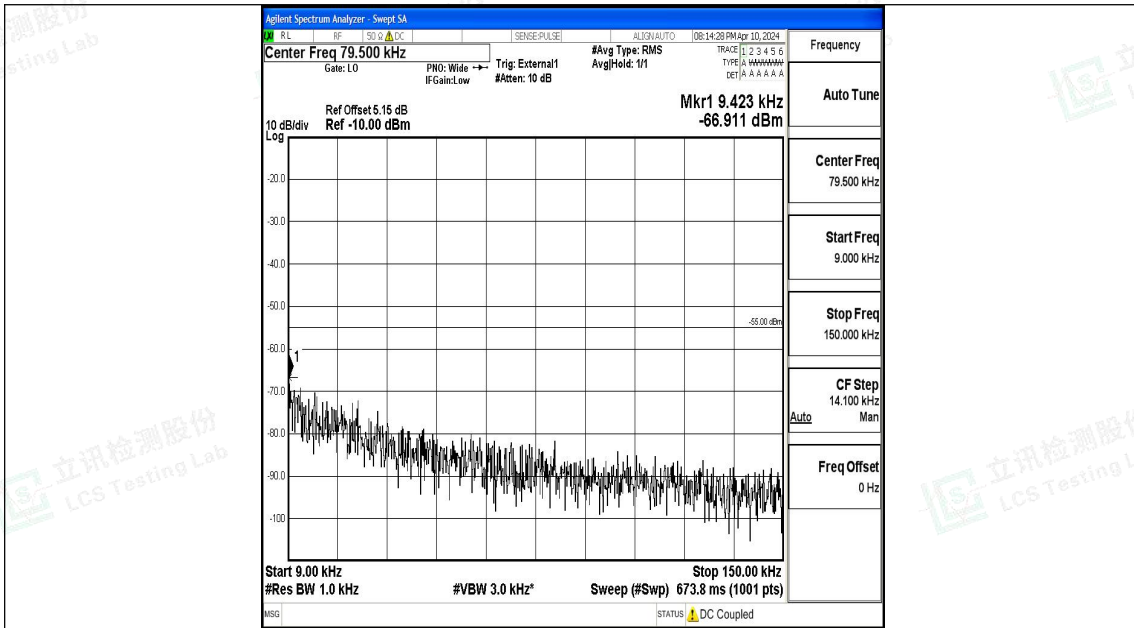

Band41\_5MHz\_16QAM\_41565\_1RB#0\_0.15~30\_0.15~30

Band41\_5MHz\_16QAM\_41565\_1RB#0\_30~1000\_30~1000

Band41\_5MHz\_16QAM\_41565\_1RB#0\_1000~20000\_1000~20000

Band41\_5MHz\_16QAM\_41565\_1RB#0\_20000~27000\_20000~27000