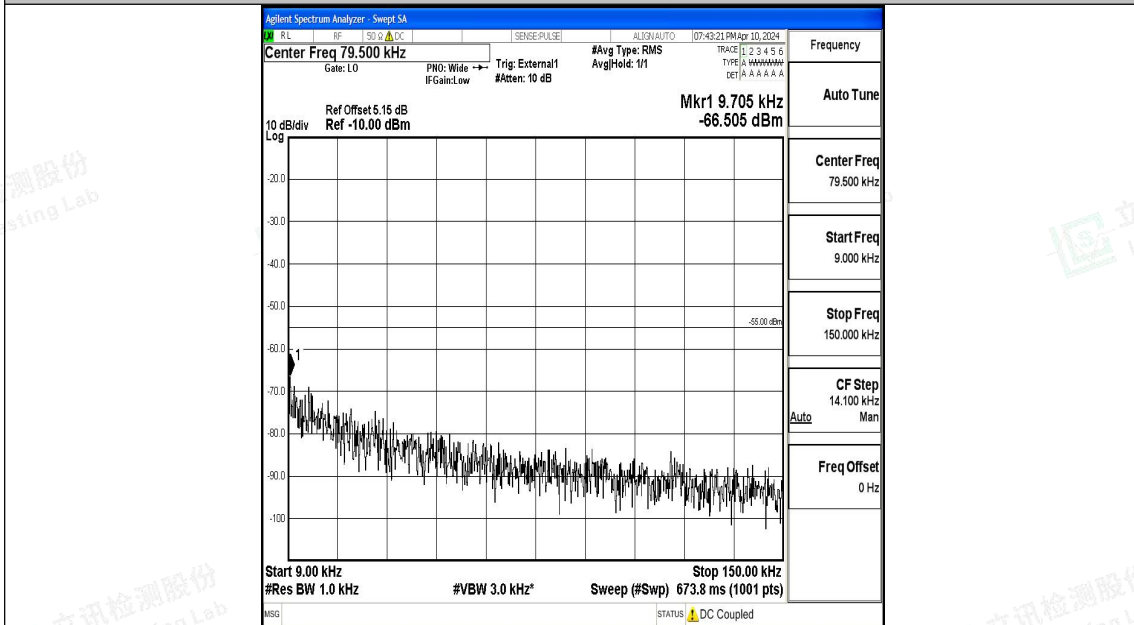

Band41_5MHz_QPSK_40620_1RB#0_20000~27000_20000~27000

Band41_5MHz_16QAM_40620_1RB#0_0.009~0.15_0.009~0.15