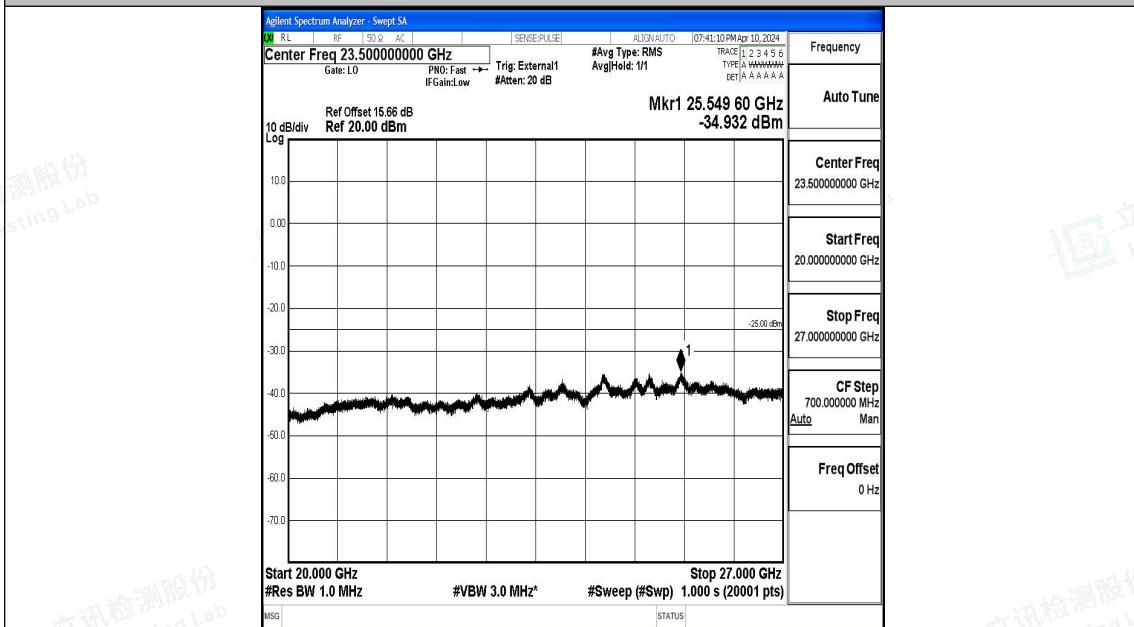

Band41\_5MHz\_16QAM\_39675\_1RB#0\_0.15~30\_0.15~30

Band41\_5MHz\_16QAM\_39675\_1RB#0\_30~1000\_30~1000

Band41\_5MHz\_16QAM\_39675\_1RB#0\_1000~20000\_1000~20000

Band41\_5MHz\_16QAM\_39675\_1RB#0\_20000~27000\_20000~27000