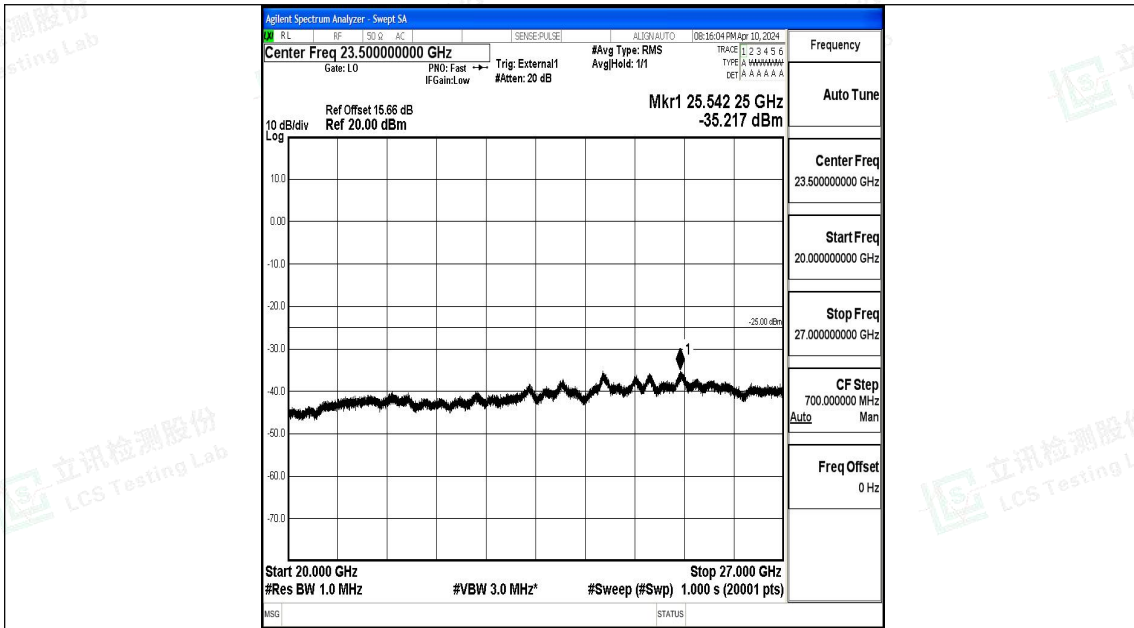

Band41\_10MHz\_QPSK\_39700\_1RB#0\_0.009~0.15\_0.009~0.15

Band41\_10MHz\_QPSK\_39700\_1RB#0\_0.15~30\_0.15~30

Band41\_10MHz\_QPSK\_39700\_1RB#0\_30~1000\_30~1000

Band41\_10MHz\_QPSK\_39700\_1RB#0\_1000~20000\_1000~20000