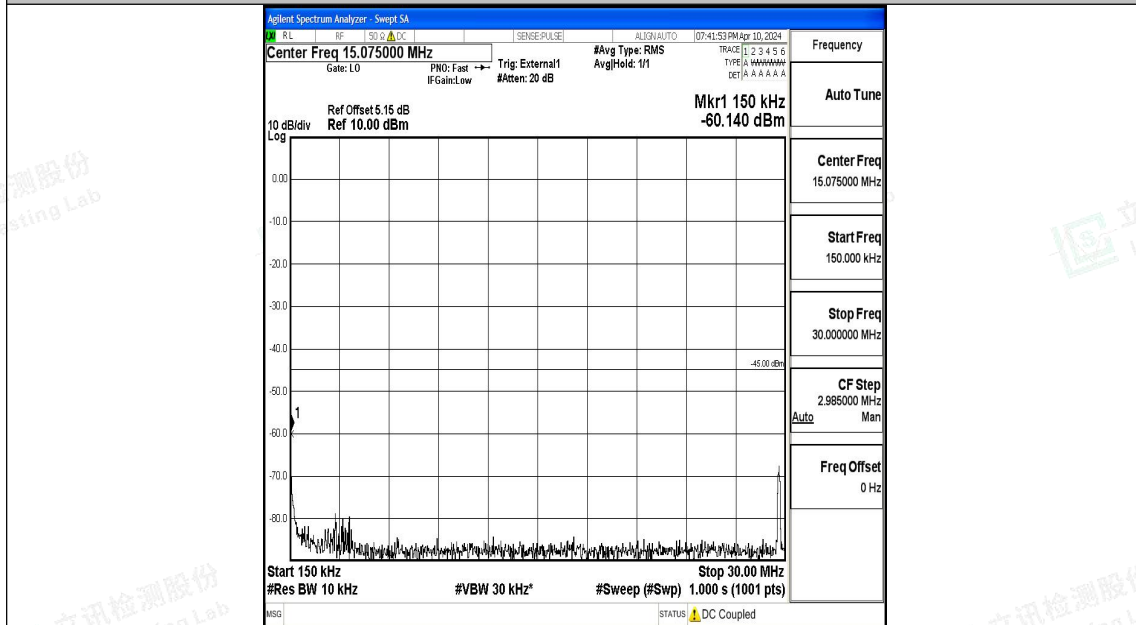

Band41_5MHz_QPSK_40620_1RB#0_0.009~0.15_0.009~0.15

Band41_5MHz_QPSK_40620_1RB#0_0.15~30_0.15~30