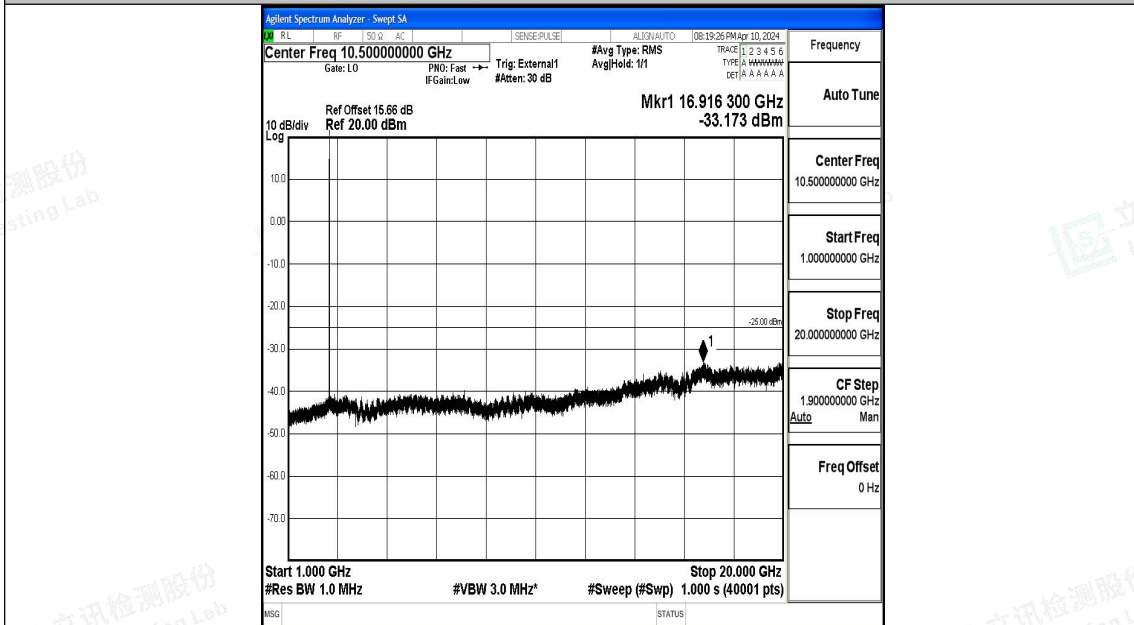

Band41_10MHz_QPSK_40620_1RB#0_30~1000_30~1000

Band41_10MHz_QPSK_40620_1RB#0_1000~20000_1000~20000