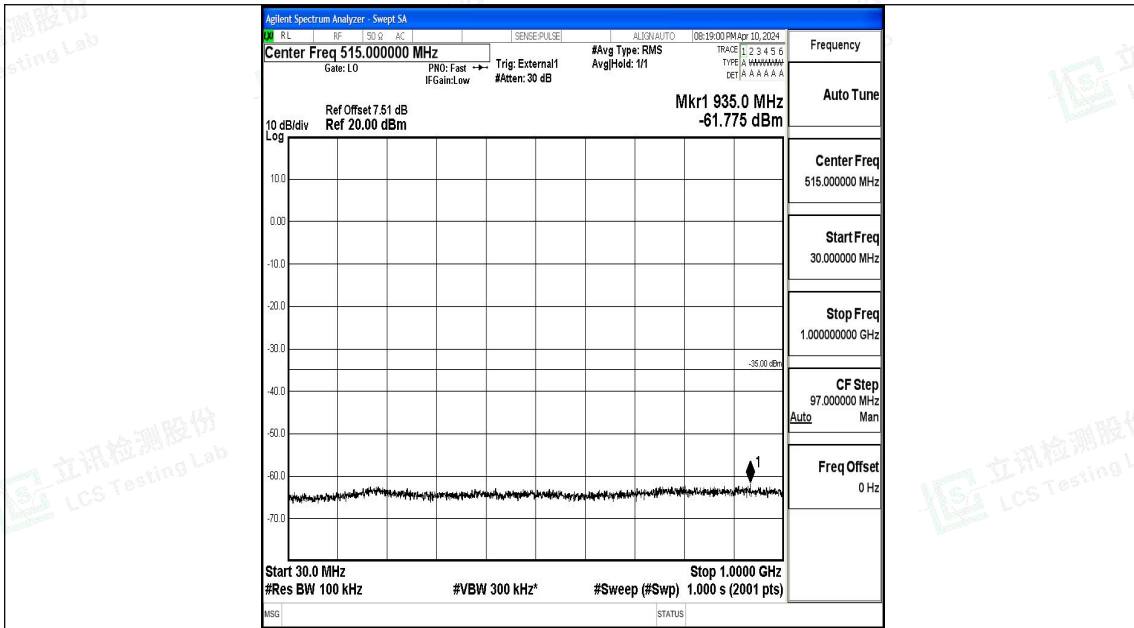

Band41\_10MHz\_16QAM\_39700\_1RB#0\_1000~20000\_1000~20000

Band41\_10MHz\_16QAM\_39700\_1RB#0\_20000~27000\_20000~27000

Band41\_10MHz\_QPSK\_40620\_1RB#0\_0.009~0.15\_0.009~0.15

Band41\_10MHz\_QPSK\_40620\_1RB#0\_0.15~30\_0.15~30