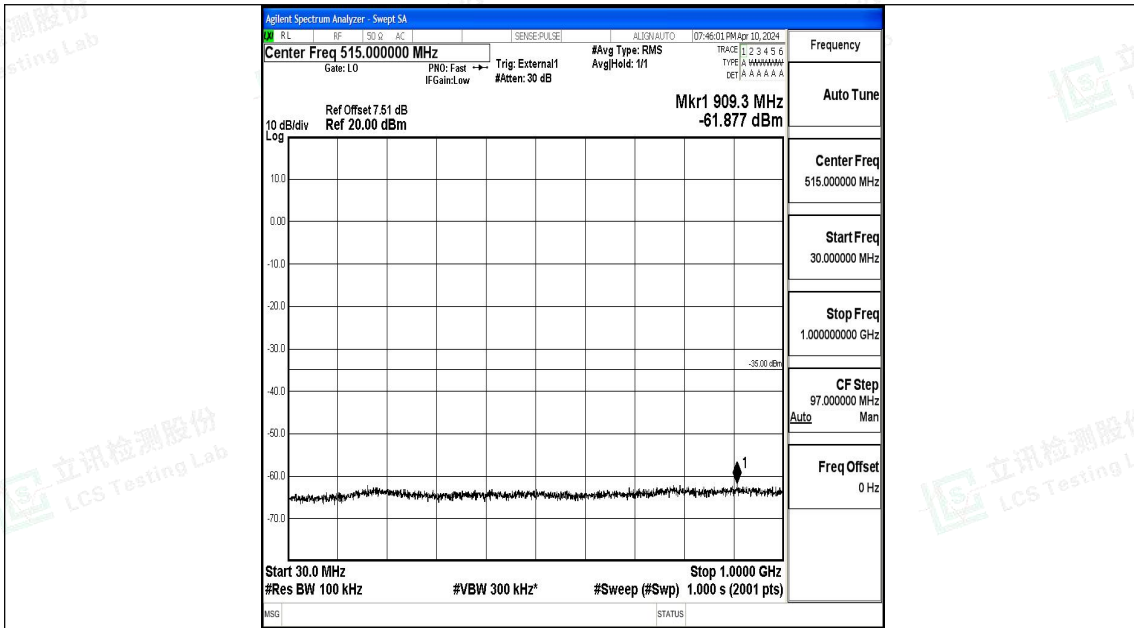

Band41\_5MHz\_16QAM\_40620\_1RB#0\_1000~20000\_1000~20000

Band41\_5MHz\_16QAM\_40620\_1RB#0\_20000~27000\_20000~27000

Band41\_5MHz\_QPSK\_41565\_1RB#0\_0.009~0.15\_0.009~0.15

Band41\_5MHz\_QPSK\_41565\_1RB#0\_0.15~30\_0.15~30