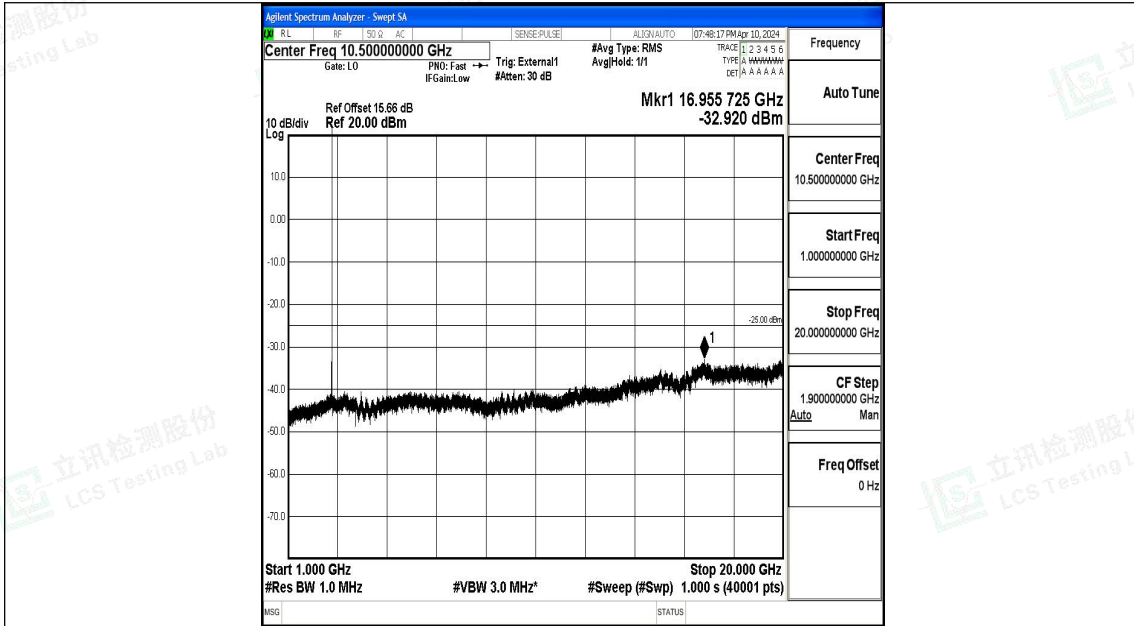

Band41_5MHz_16QAM_41565_1RB#0_30~1000_30~1000

Band41_5MHz_16QAM_41565_1RB#0_1000~20000_1000~20000