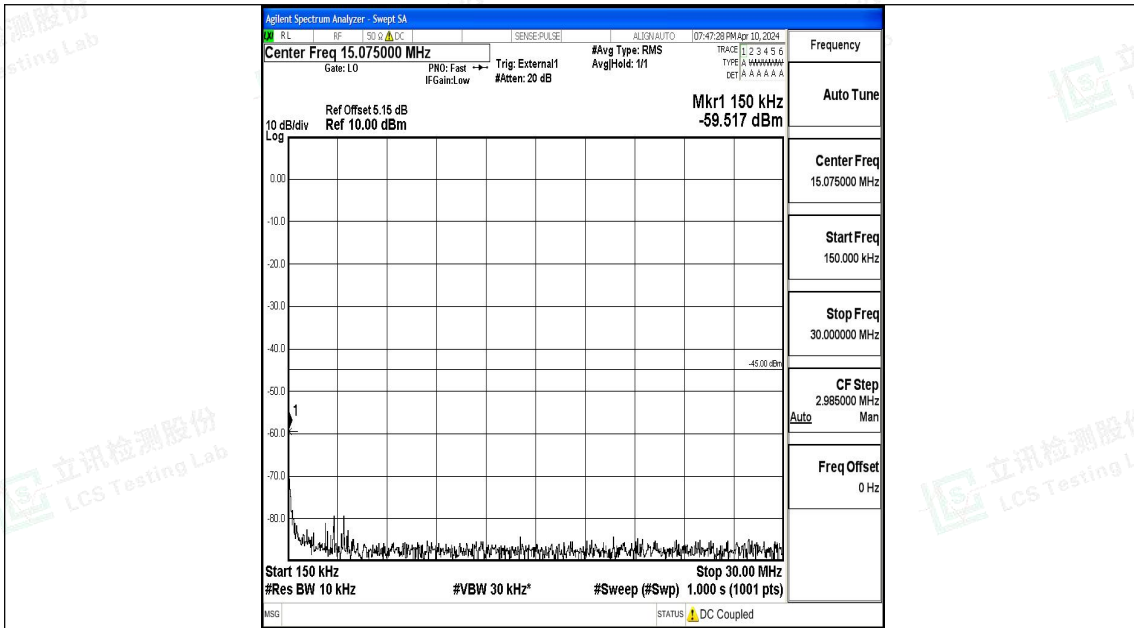

Band41\_5MHz\_QPSK\_41565\_1RB#0\_30~1000\_30~1000

Band41\_5MHz\_QPSK\_41565\_1RB#0\_1000~20000\_1000~20000

Band41\_5MHz\_QPSK\_41565\_1RB#0\_20000~27000\_20000~27000

Band41\_5MHz\_16QAM\_41565\_1RB#0\_0.009~0.15\_0.009~0.15