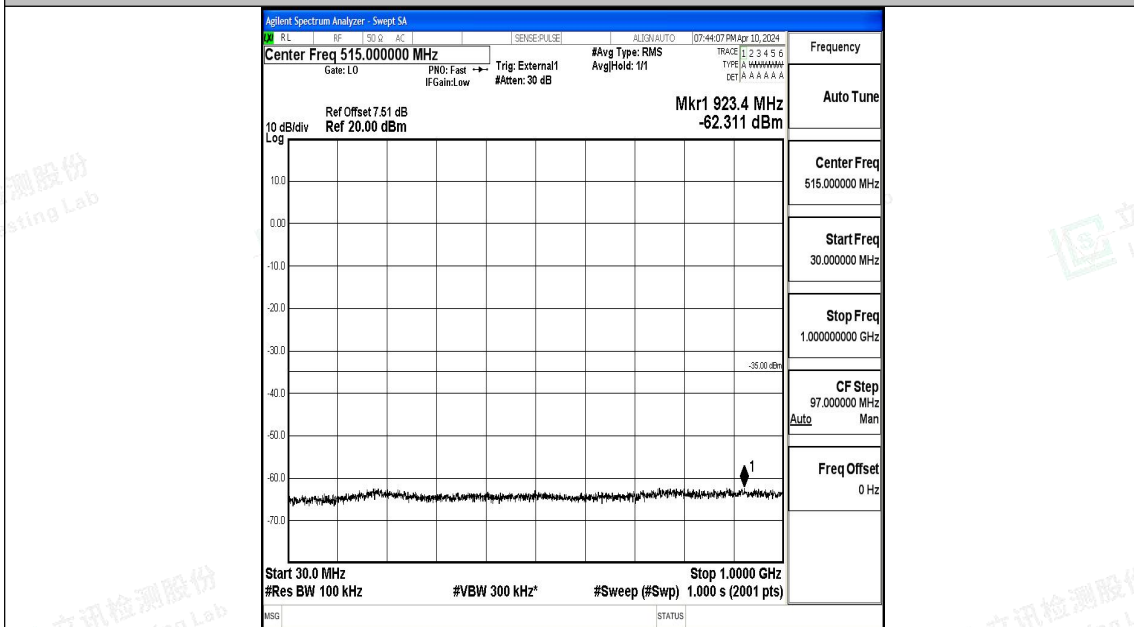

Band41\_5MHz\_QPSK\_40620\_1RB#0\_20000~27000\_20000~27000

Band41\_5MHz\_16QAM\_40620\_1RB#0\_0.009~0.15\_0.009~0.15

Band41\_5MHz\_16QAM\_40620\_1RB#0\_0.15~30\_0.15~30

Band41\_5MHz\_16QAM\_40620\_1RB#0\_30~1000\_30~1000