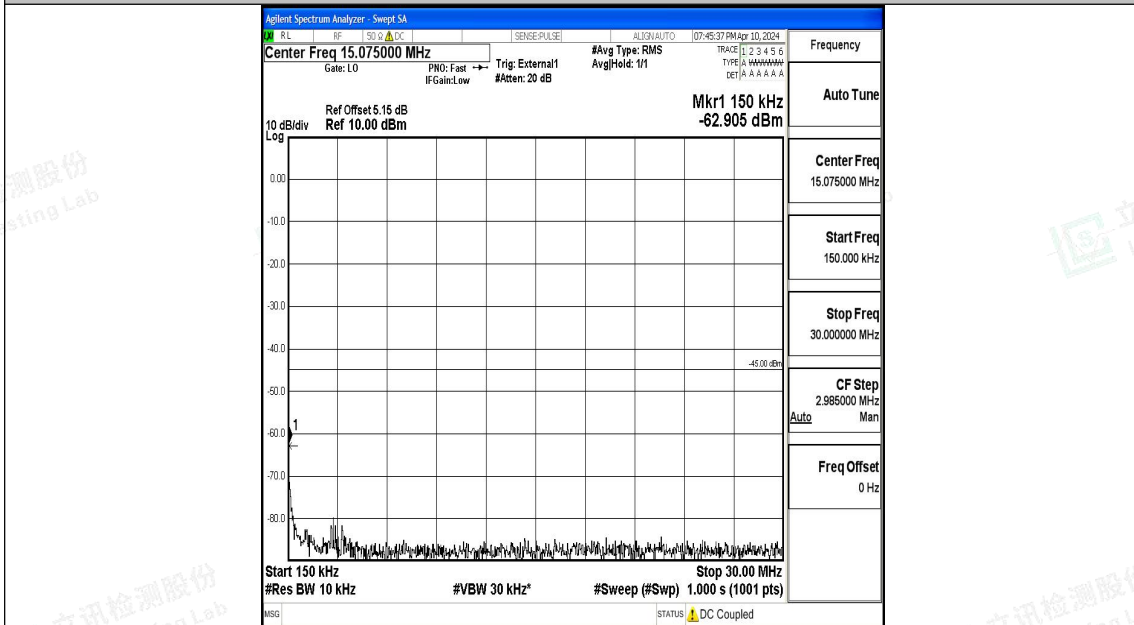

Band41\_5MHz\_16QAM\_40620\_1RB#0\_1000~20000\_1000~20000

Band41\_5MHz\_16QAM\_40620\_1RB#0\_20000~27000\_20000~27000

Band41\_5MHz\_QPSK\_41565\_1RB#0\_0.009~0.15\_0.009~0.15

Band41\_5MHz\_QPSK\_41565\_1RB#0\_0.15~30\_0.15~30