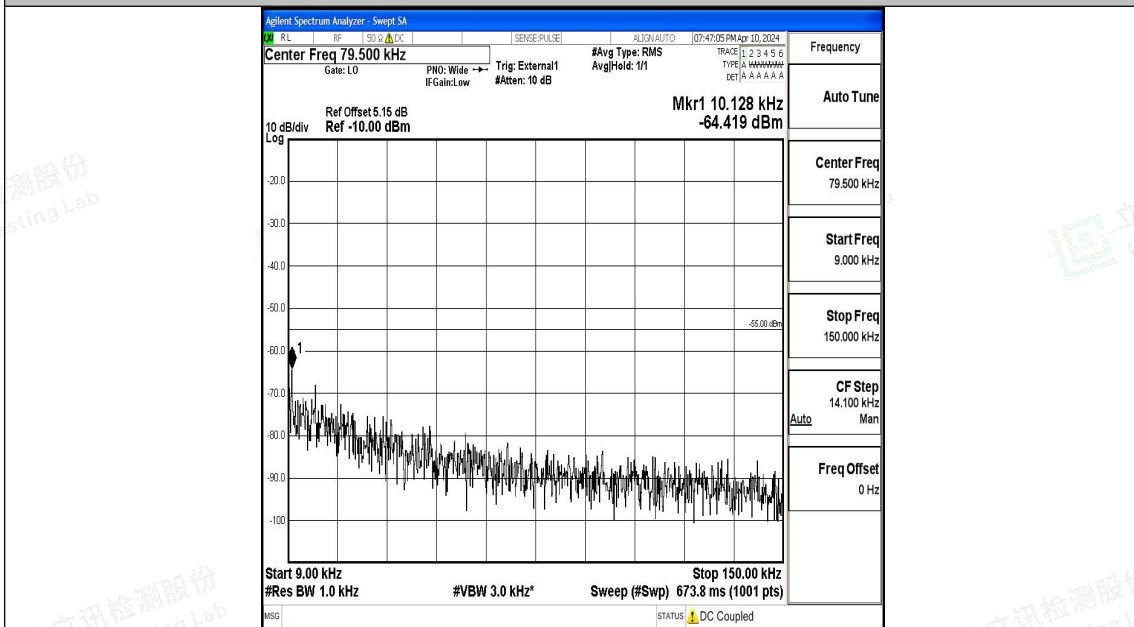

Band41\_5MHz\_QPSK\_41565\_1RB#0\_30~1000\_30~1000

Band41\_5MHz\_QPSK\_41565\_1RB#0\_1000~20000\_1000~20000

Band41\_5MHz\_QPSK\_41565\_1RB#0\_20000~27000\_20000~27000

Band41\_5MHz\_16QAM\_41565\_1RB#0\_0.009~0.15\_0.009~0.15