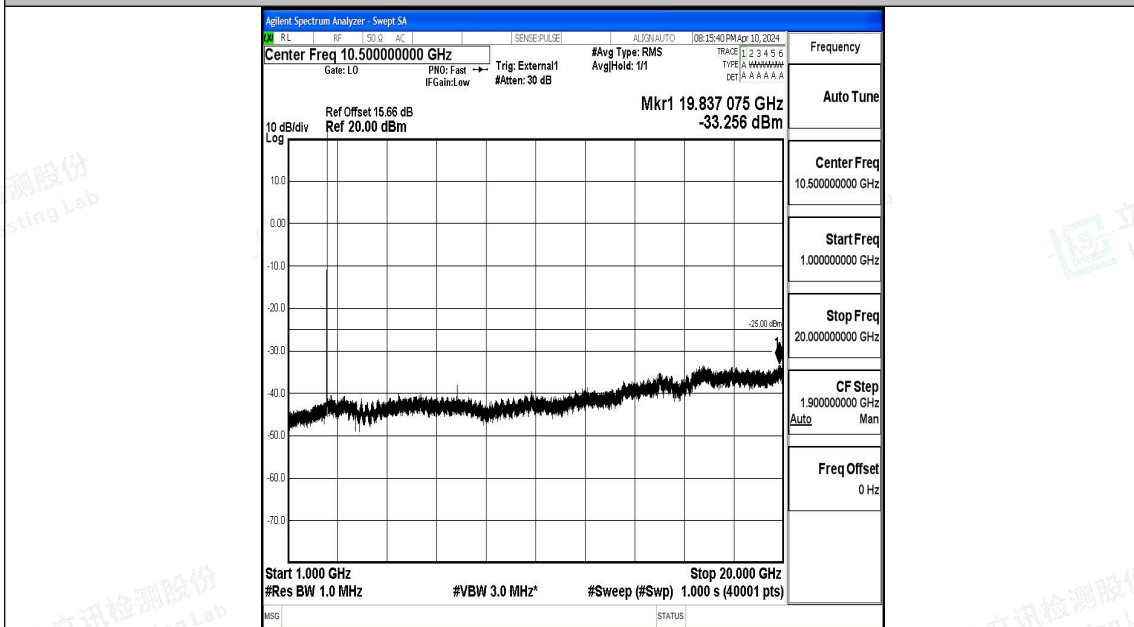

Band41\_10MHz\_QPSK\_39700\_1RB#0\_0.009~0.15\_0.009~0.15

Band41\_10MHz\_QPSK\_39700\_1RB#0\_0.15~30\_0.15~30

Band41\_10MHz\_QPSK\_39700\_1RB#0\_30~1000\_30~1000

Band41\_10MHz\_QPSK\_39700\_1RB#0\_1000~20000\_1000~20000