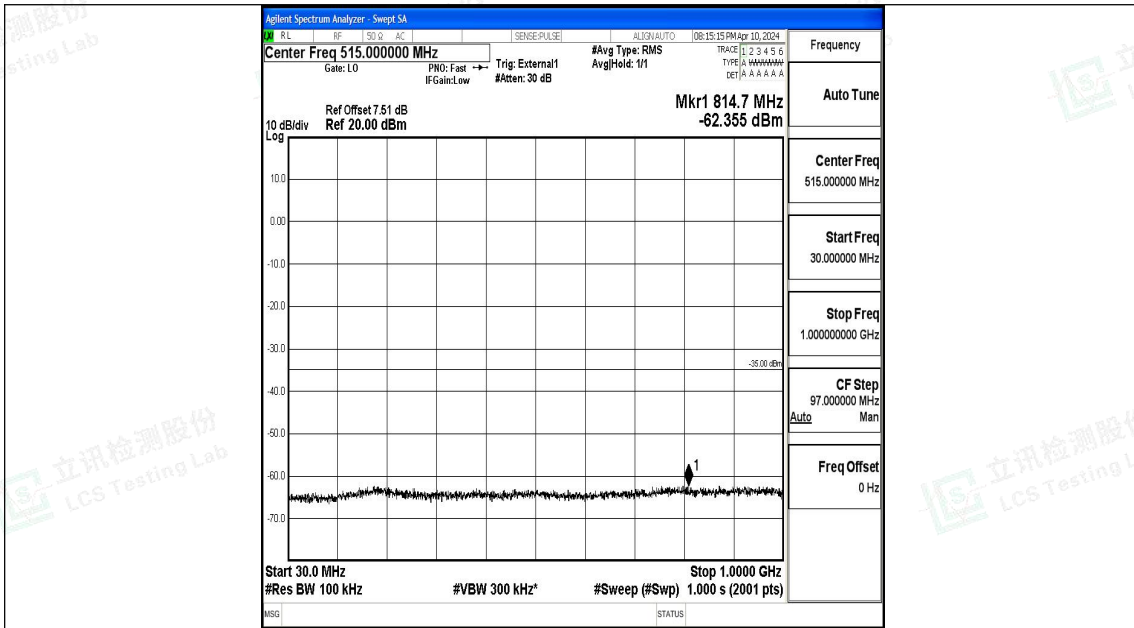

Band41_10MHz_QPSK_39700_1RB#0_0.15~30_0.15~30

Band41_10MHz_QPSK_39700_1RB#0_30~1000_30~1000