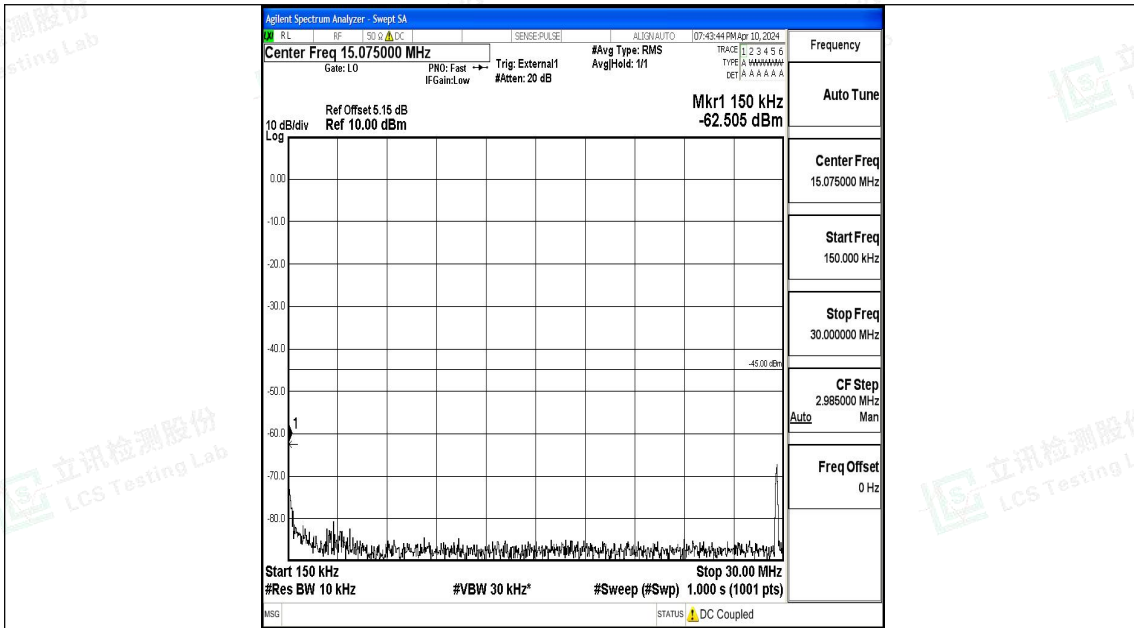

Band41_5MHz_16QAM_40620_1RB#0_0.009~0.15_0.009~0.15

Band41_5MHz_16QAM_40620_1RB#0_0.15~30_0.15~30