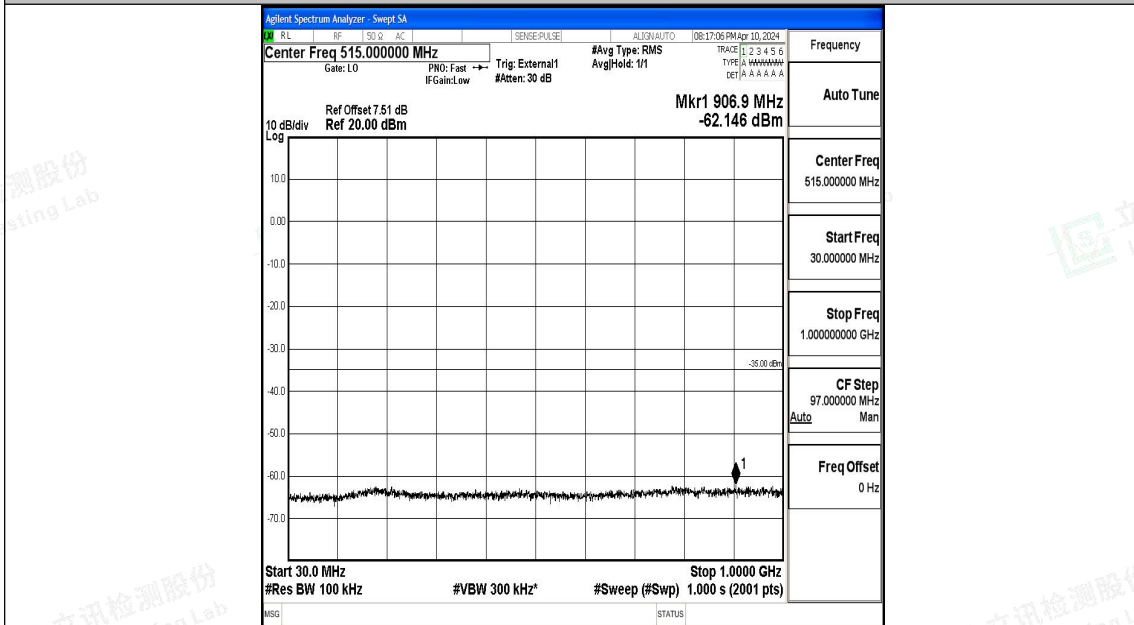

Band41\_10MHz\_QPSK\_39700\_1RB#0\_20000~27000\_20000~27000

Band41\_10MHz\_16QAM\_39700\_1RB#0\_0.009~0.15\_0.009~0.15

Band41\_10MHz\_16QAM\_39700\_1RB#0\_0.15~30\_0.15~30

Band41\_10MHz\_16QAM\_39700\_1RB#0\_30~1000\_30~1000