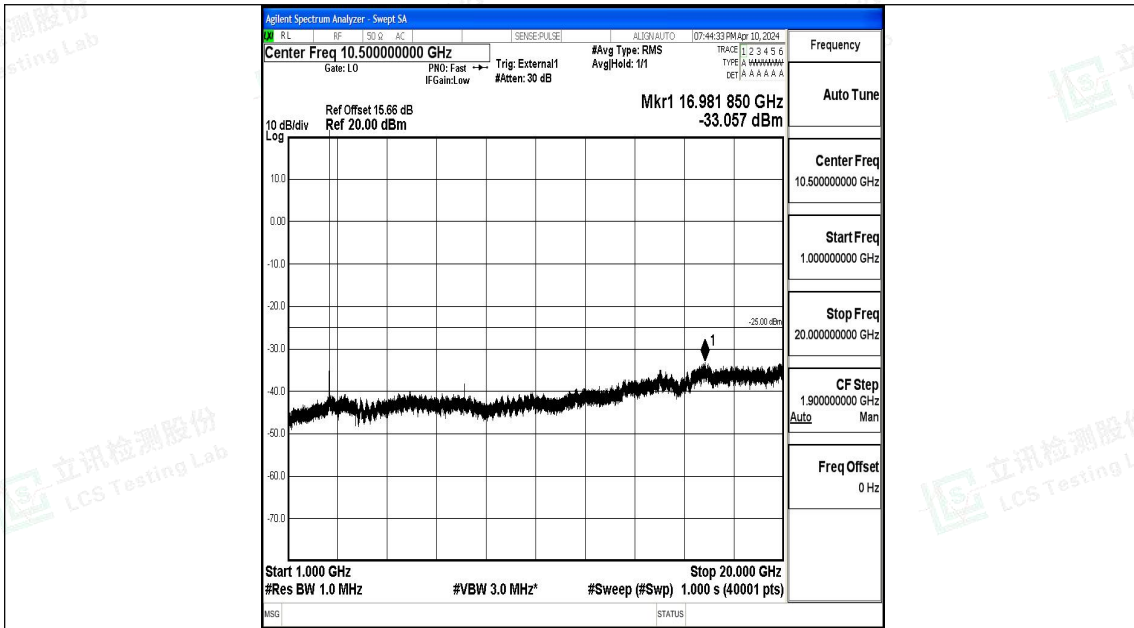

Band41\_5MHz\_QPSK\_40620\_1RB#0\_20000~27000\_20000~27000

Band41\_5MHz\_16QAM\_40620\_1RB#0\_0.009~0.15\_0.009~0.15

Band41\_5MHz\_16QAM\_40620\_1RB#0\_0.15~30\_0.15~30

Band41\_5MHz\_16QAM\_40620\_1RB#0\_30~1000\_30~1000