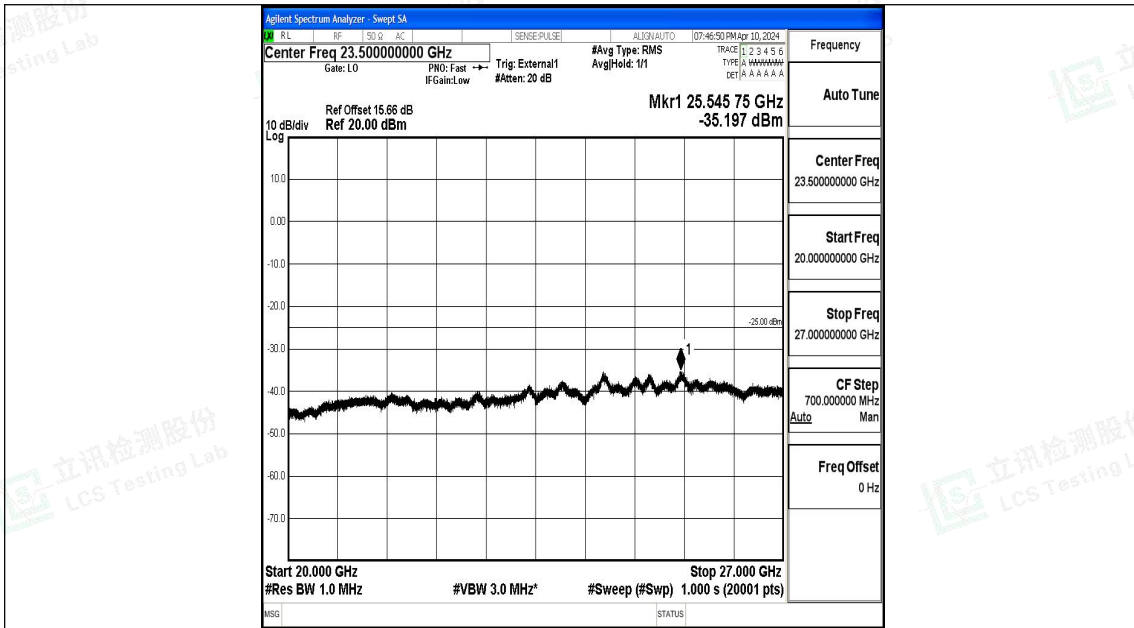

Band41_5MHz_QPSK_41565_1RB#0_1000~20000_1000~20000

Band41_5MHz_QPSK_41565_1RB#0_20000~27000_20000~27000