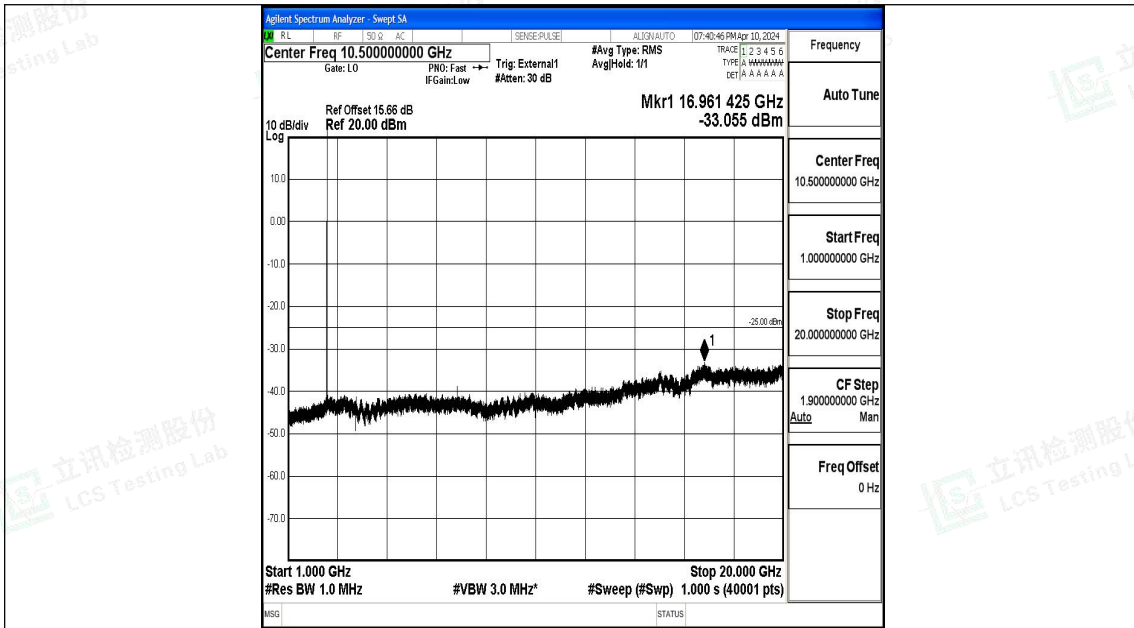

Band41_5MHz_16QAM_39675_1RB#0_30~1000_30~1000

Band41_5MHz_16QAM_39675_1RB#0_1000~20000_1000~20000