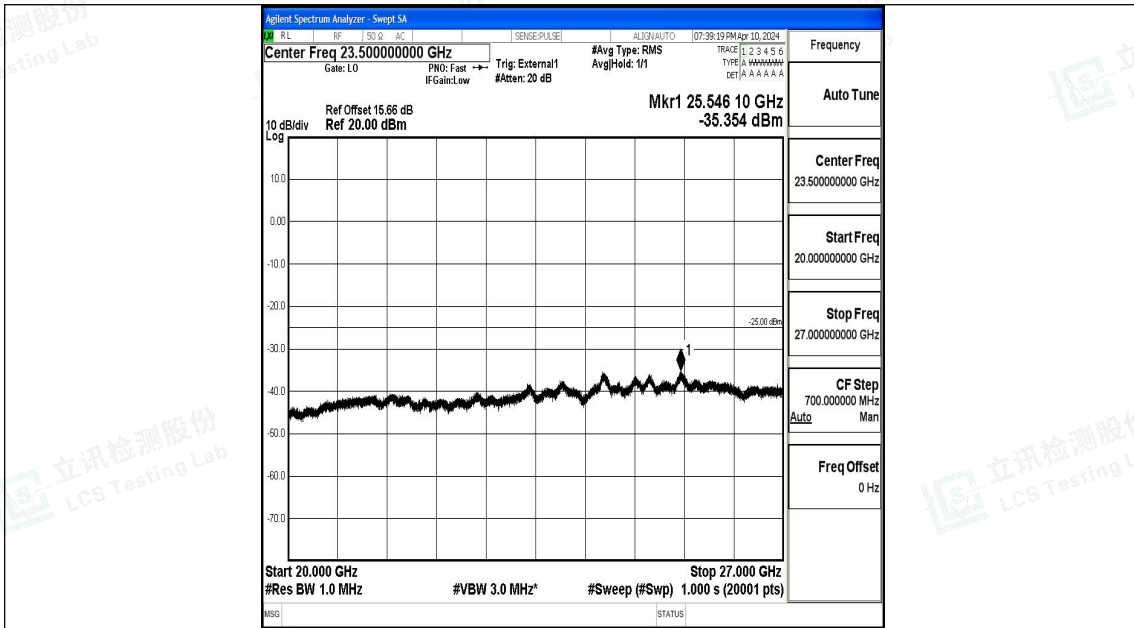

Band41\_5MHz\_QPSK\_39675\_1RB#0\_30~1000\_30~1000

Band41\_5MHz\_QPSK\_39675\_1RB#0\_1000~20000\_1000~20000

Band41\_5MHz\_QPSK\_39675\_1RB#0\_20000~27000\_20000~27000

Band41\_5MHz\_16QAM\_39675\_1RB#0\_0.009~0.15\_0.009~0.15