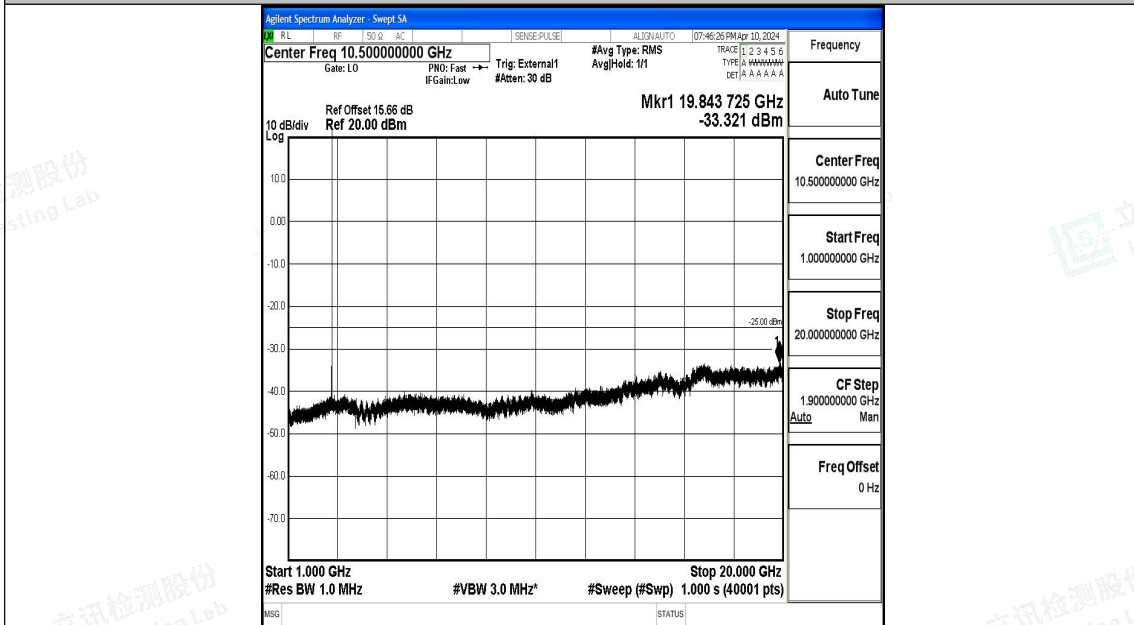

Band41_5MHz_QPSK_41565_1RB#0_30~1000_30~1000

Band41_5MHz_QPSK_41565_1RB#0_1000~20000_1000~20000