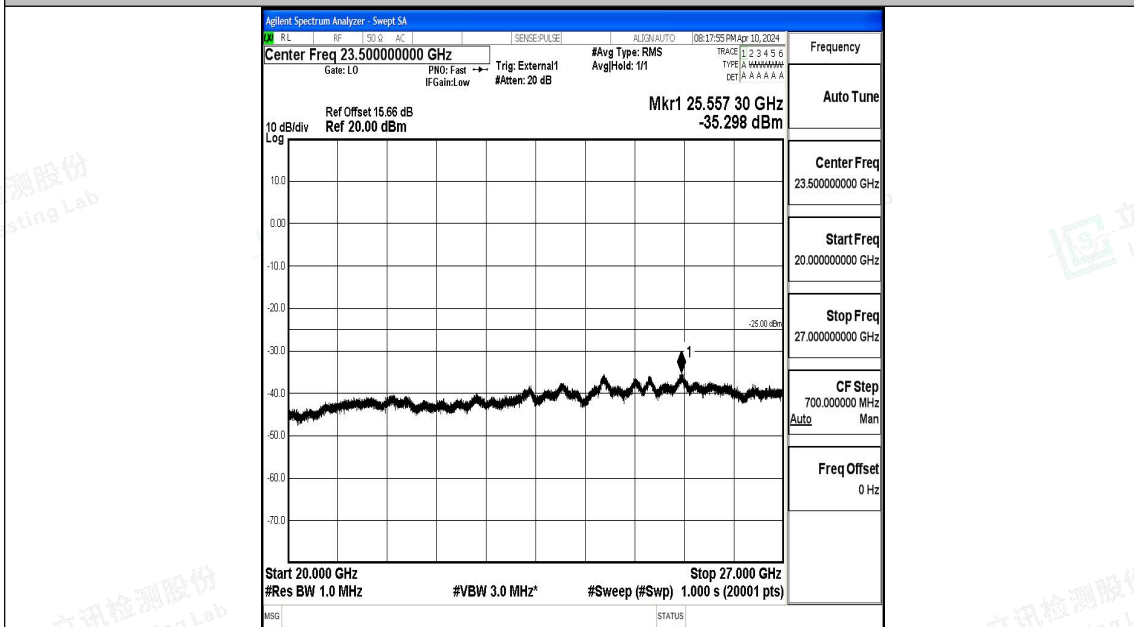

Band41_10MHz_16QAM_39700_1RB#0_1000~20000_1000~20000

Band41_10MHz_16QAM_39700_1RB#0_20000~27000_20000~27000