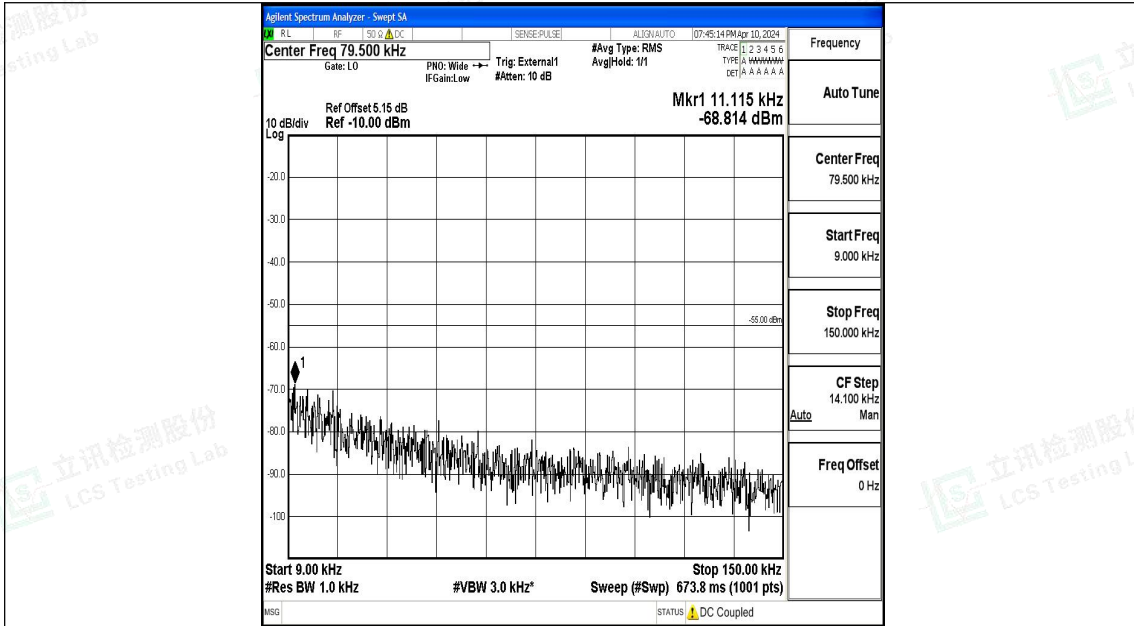

Band41_5MHz_16QAM_40620_1RB#0_20000~27000_20000~27000

Band41_5MHz_QPSK_41565_1RB#0_0.009~0.15_0.009~0.15