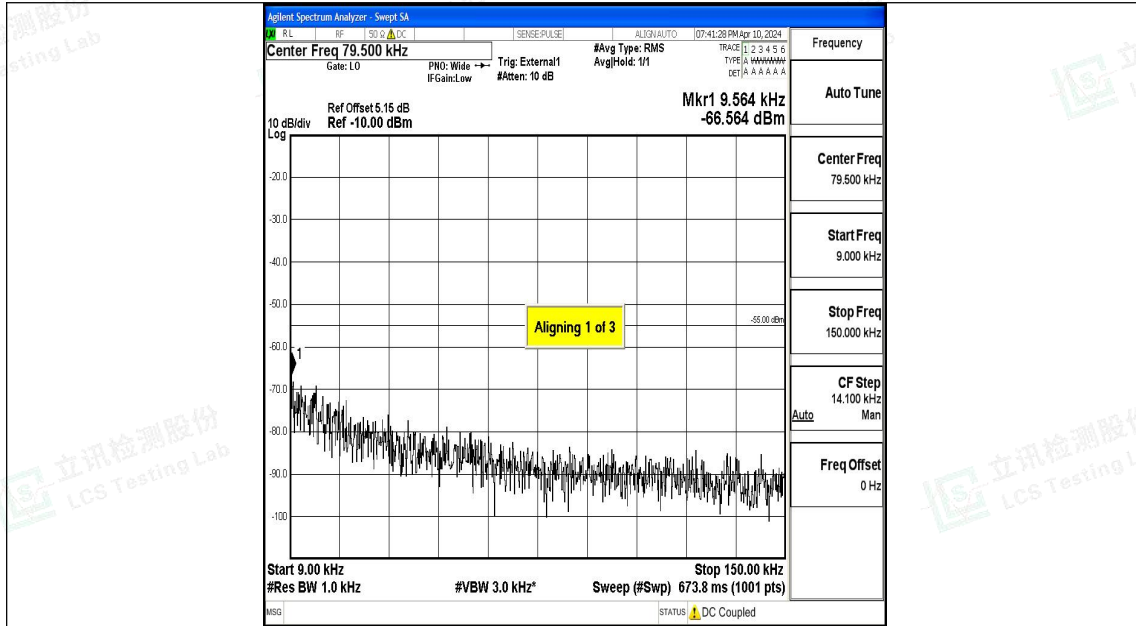

Band41\_5MHz\_16QAM\_39675\_1RB#0\_0.15~30\_0.15~30

Band41\_5MHz\_16QAM\_39675\_1RB#0\_30~1000\_30~1000

Band41\_5MHz\_16QAM\_39675\_1RB#0\_1000~20000\_1000~20000

Band41\_5MHz\_16QAM\_39675\_1RB#0\_20000~27000\_20000~27000