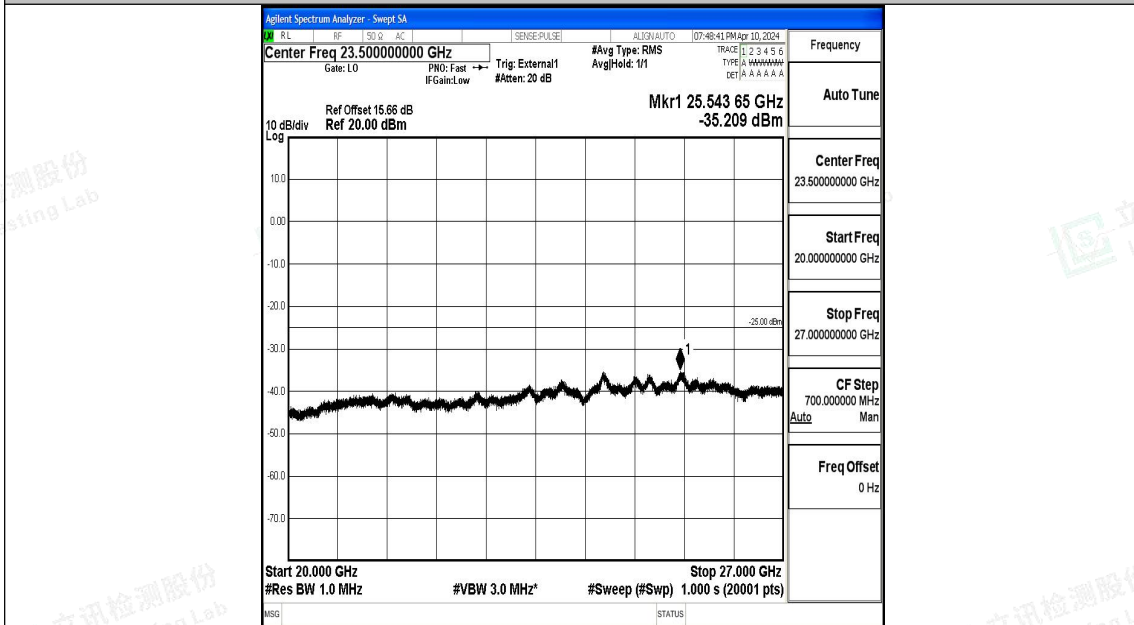

Band41\_5MHz\_16QAM\_41565\_1RB#0\_0.15~30\_0.15~30

Band41\_5MHz\_16QAM\_41565\_1RB#0\_30~1000\_30~1000

Band41\_5MHz\_16QAM\_41565\_1RB#0\_1000~20000\_1000~20000

Band41\_5MHz\_16QAM\_41565\_1RB#0\_20000~27000\_20000~27000