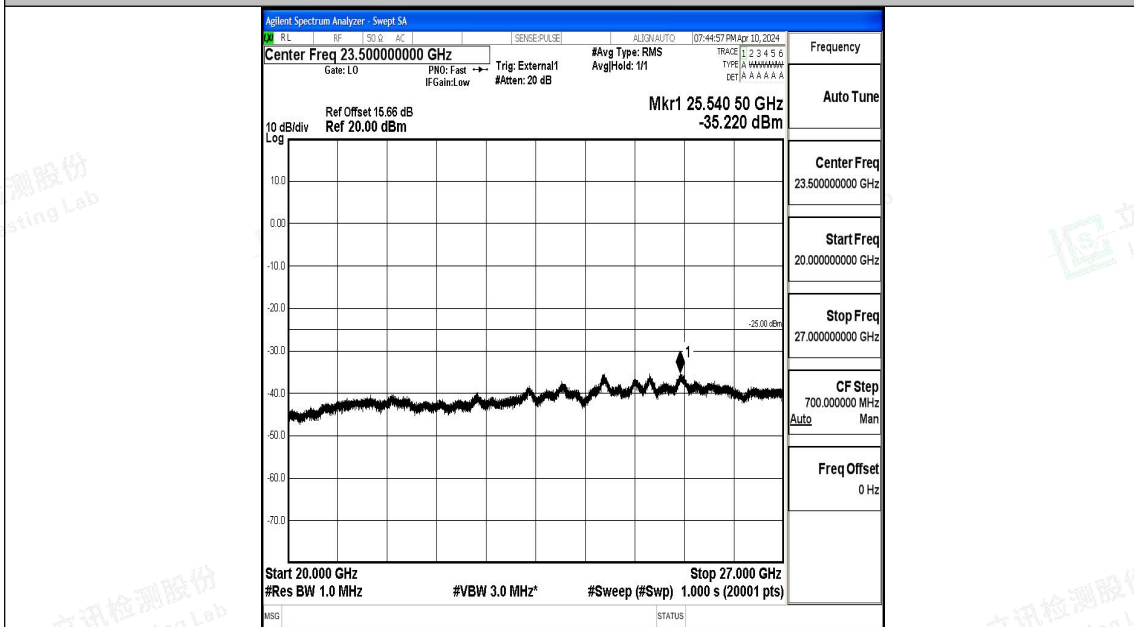

Band41_5MHz_16QAM_40620_1RB#0_1000~20000_1000~20000

Band41_5MHz_16QAM_40620_1RB#0_20000~27000_20000~27000