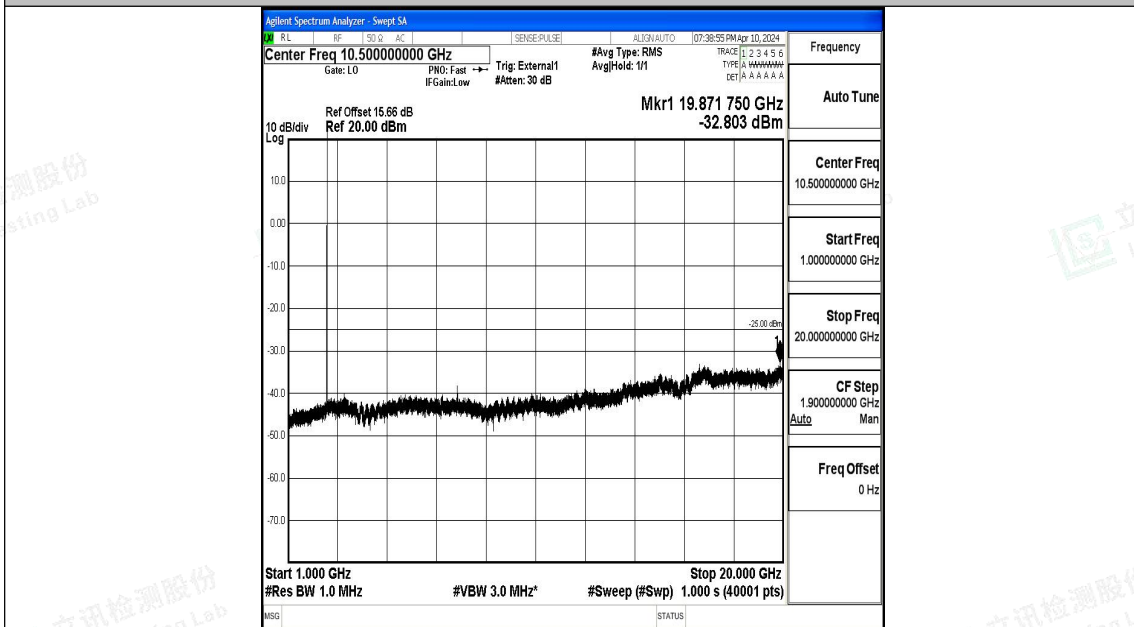

Band41\_5MHz\_QPSK\_39675\_1RB#0\_30~1000\_30~1000

Band41\_5MHz\_QPSK\_39675\_1RB#0\_1000~20000\_1000~20000

Band41\_5MHz\_QPSK\_39675\_1RB#0\_20000~27000\_20000~27000

Band41\_5MHz\_16QAM\_39675\_1RB#0\_0.009~0.15\_0.009~0.15