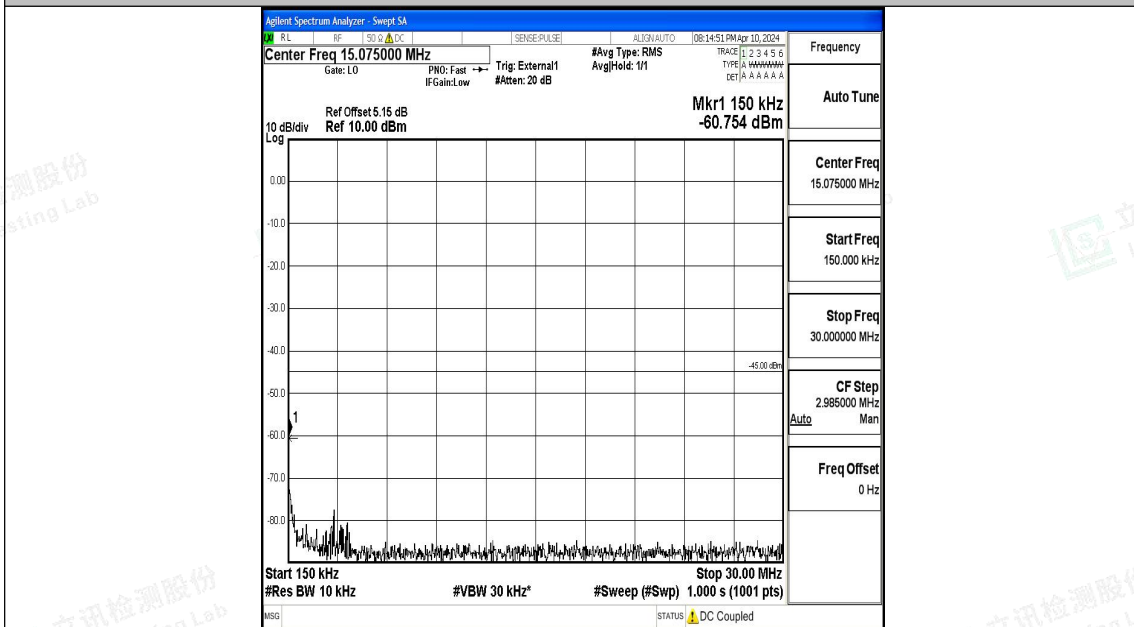

Band41_10MHz_QPSK_39700_1RB#0_0.009~0.15_0.009~0.15

Band41_10MHz_QPSK_39700_1RB#0_0.15~30_0.15~30