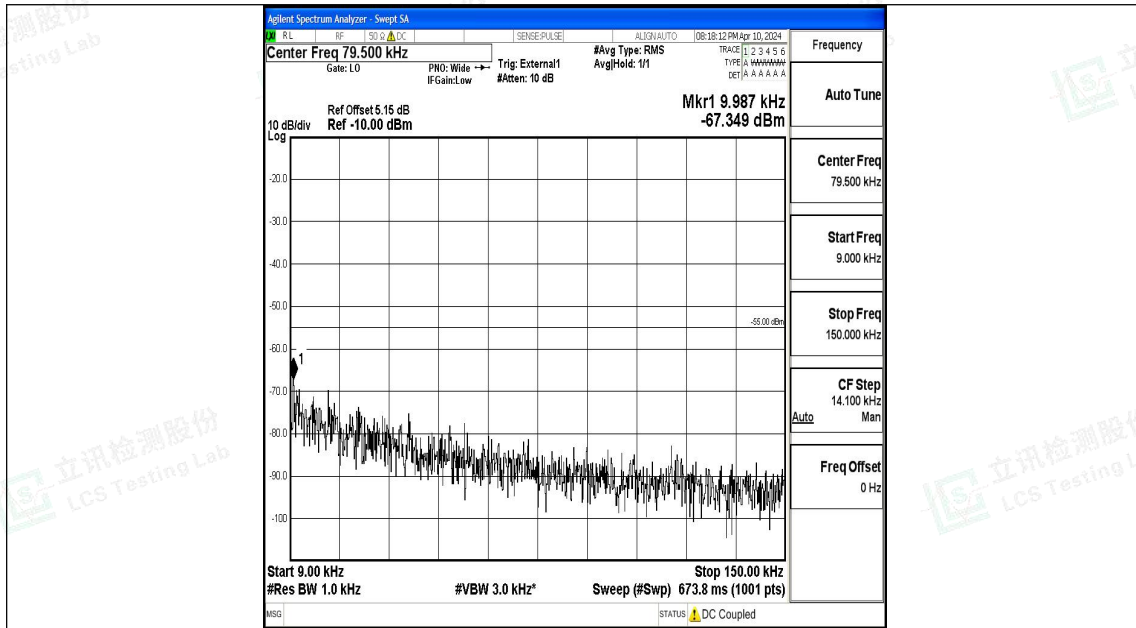

Band41_10MHz_16QAM_39700_1RB#0_20000~27000_20000~27000

Band41_10MHz_QPSK_40620_1RB#0_0.009~0.15_0.009~0.15