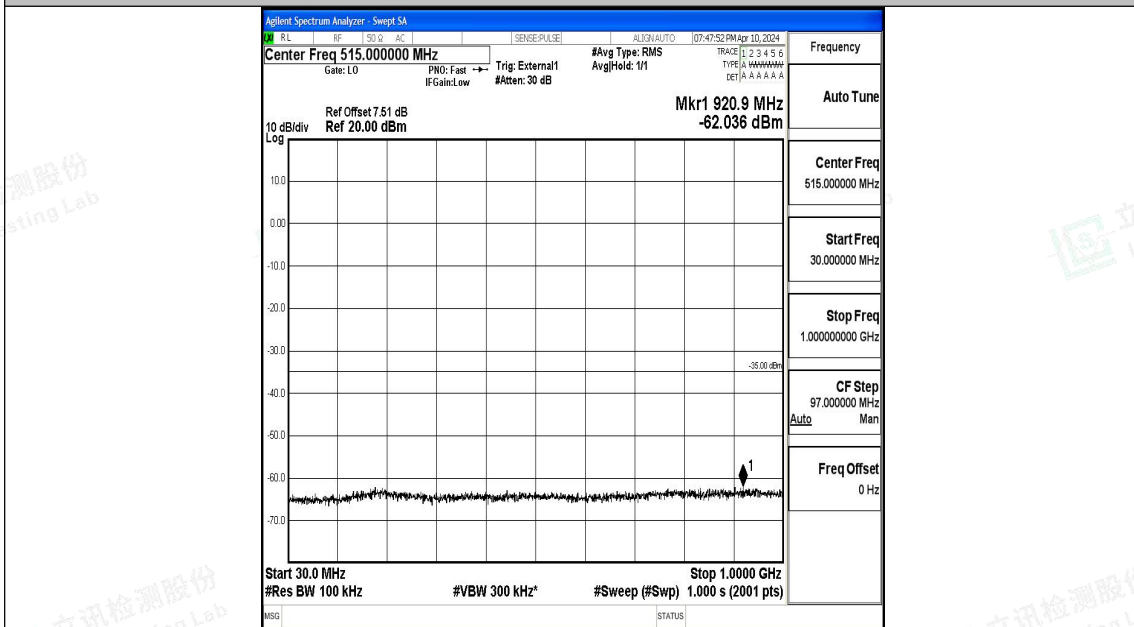

Band41_5MHz_16QAM_41565_1RB#0_0.15~30_0.15~30

Band41_5MHz_16QAM_41565_1RB#0_30~1000_30~1000