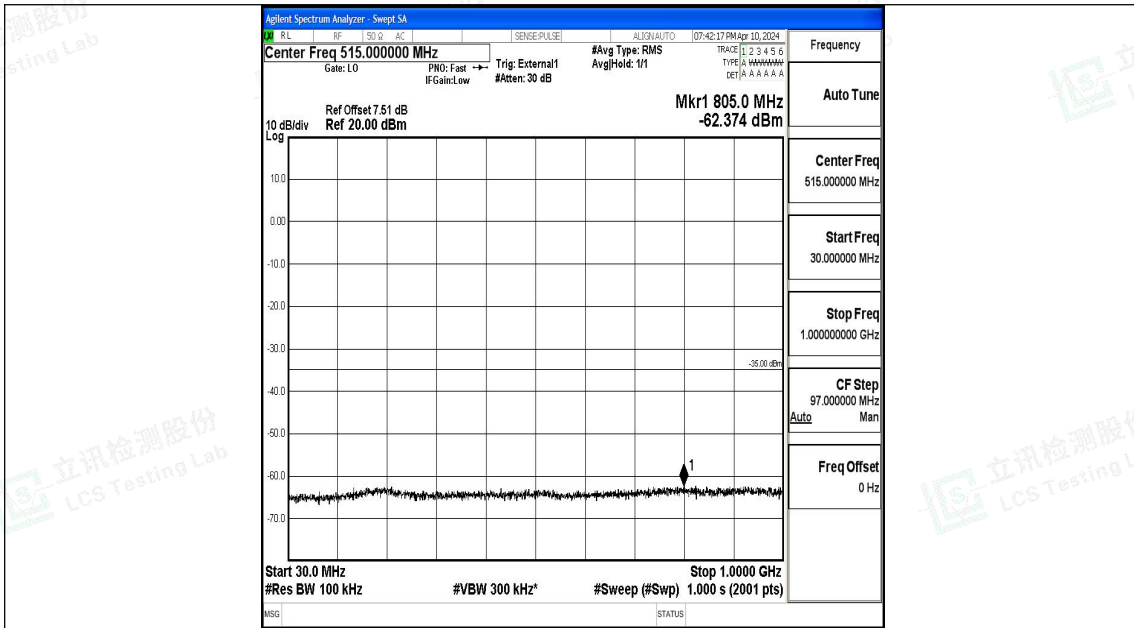

Band41_5MHz_QPSK_40620_1RB#0_0.15~30_0.15~30

Band41_5MHz_QPSK_40620_1RB#0_30~1000_30~1000