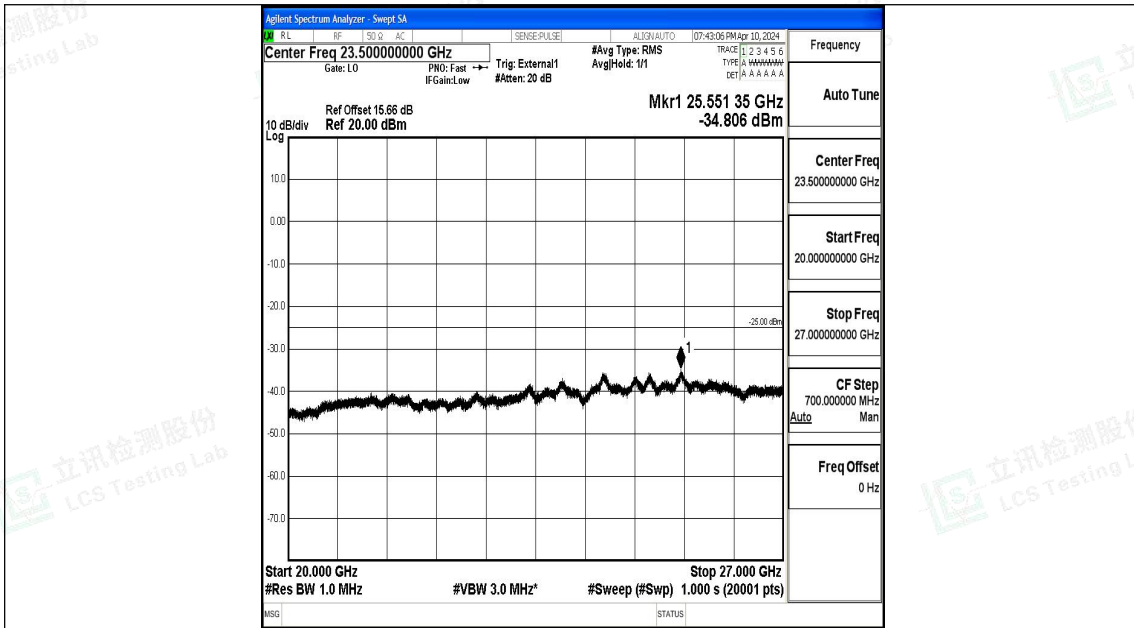

Band41\_5MHz\_QPSK\_40620\_1RB#0\_0.009~0.15\_0.009~0.15

Band41\_5MHz\_QPSK\_40620\_1RB#0\_0.15~30\_0.15~30

Band41\_5MHz\_QPSK\_40620\_1RB#0\_30~1000\_30~1000

Band41\_5MHz\_QPSK\_40620\_1RB#0\_1000~20000\_1000~20000