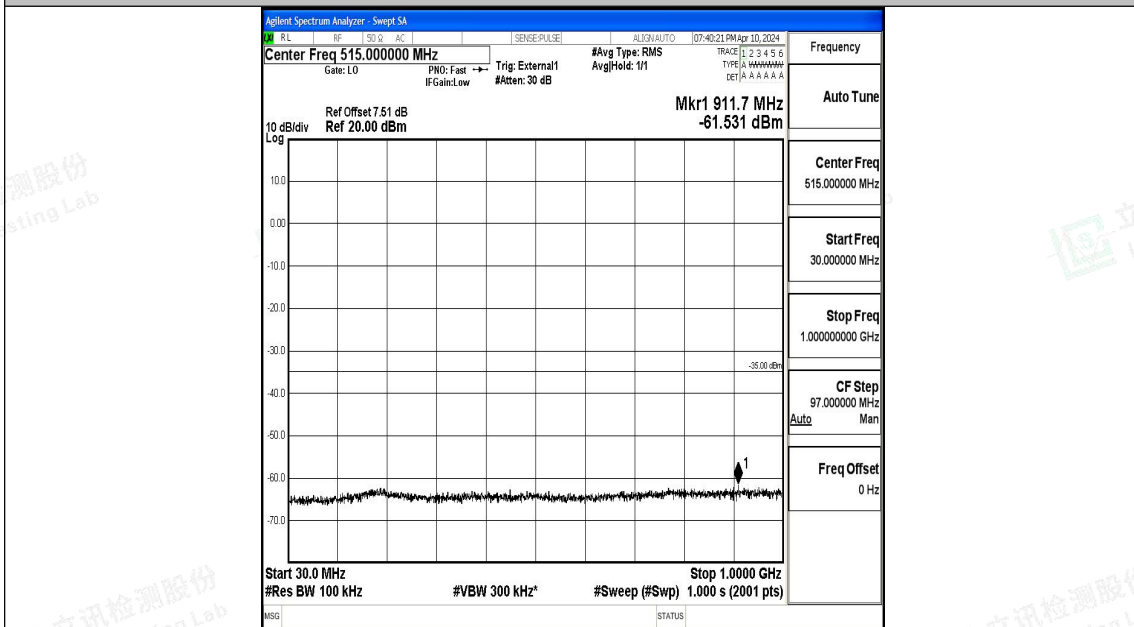

Band41_5MHz_16QAM_39675_1RB#0_0.15~30_0.15~30

Band41_5MHz_16QAM_39675_1RB#0_30~1000_30~1000