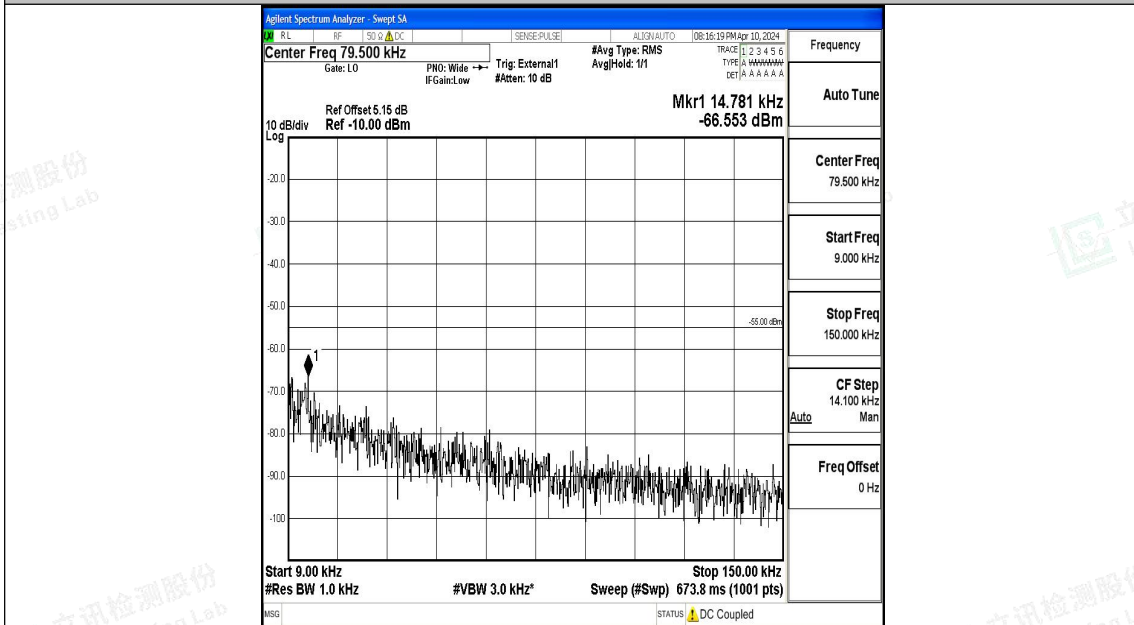

Band41_10MHz_QPSK_39700_1RB#0_20000~27000_20000~27000

Band41_10MHz_16QAM_39700_1RB#0_0.009~0.15_0.009~0.15