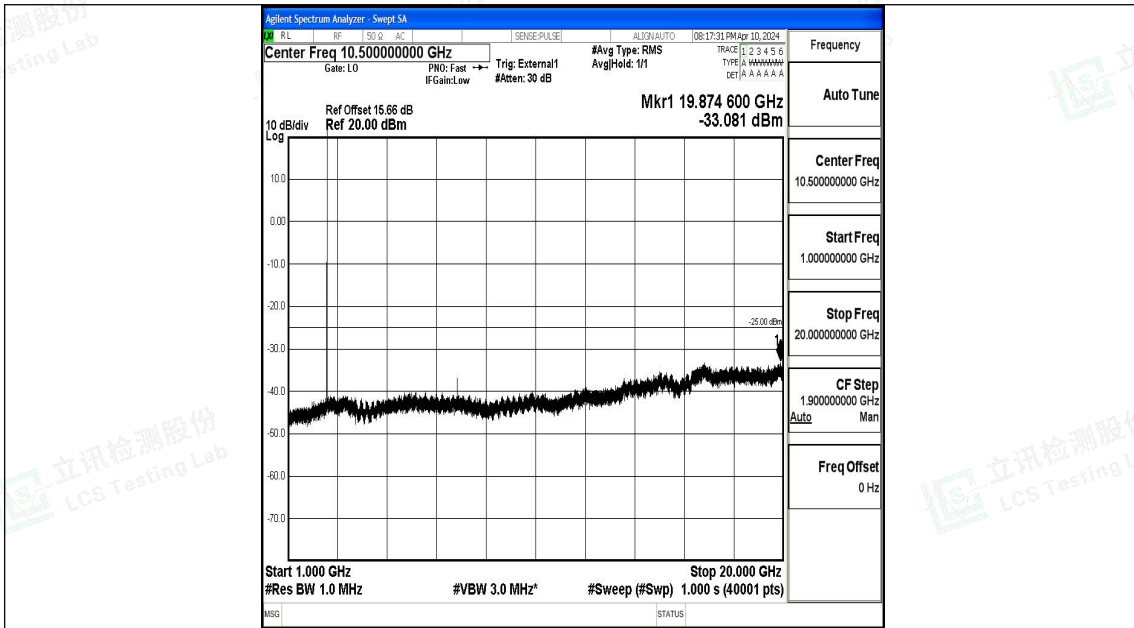

Band41\_10MHz\_QPSK\_39700\_1RB#0\_20000~27000\_20000~27000

Band41\_10MHz\_16QAM\_39700\_1RB#0\_0.009~0.15\_0.009~0.15

Band41\_10MHz\_16QAM\_39700\_1RB#0\_0.15~30\_0.15~30

Band41\_10MHz\_16QAM\_39700\_1RB#0\_30~1000\_30~1000