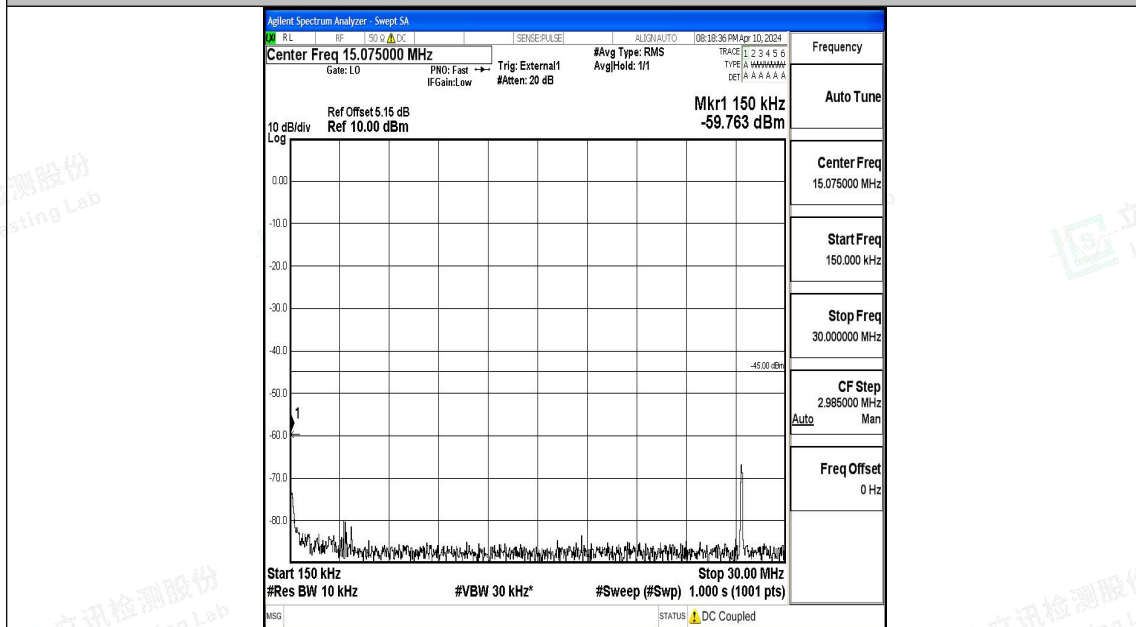

Band41\_10MHz\_16QAM\_39700\_1RB#0\_1000~20000\_1000~20000

Band41\_10MHz\_16QAM\_39700\_1RB#0\_20000~27000\_20000~27000

Band41\_10MHz\_QPSK\_40620\_1RB#0\_0.009~0.15\_0.009~0.15

Band41\_10MHz\_QPSK\_40620\_1RB#0\_0.15~30\_0.15~30