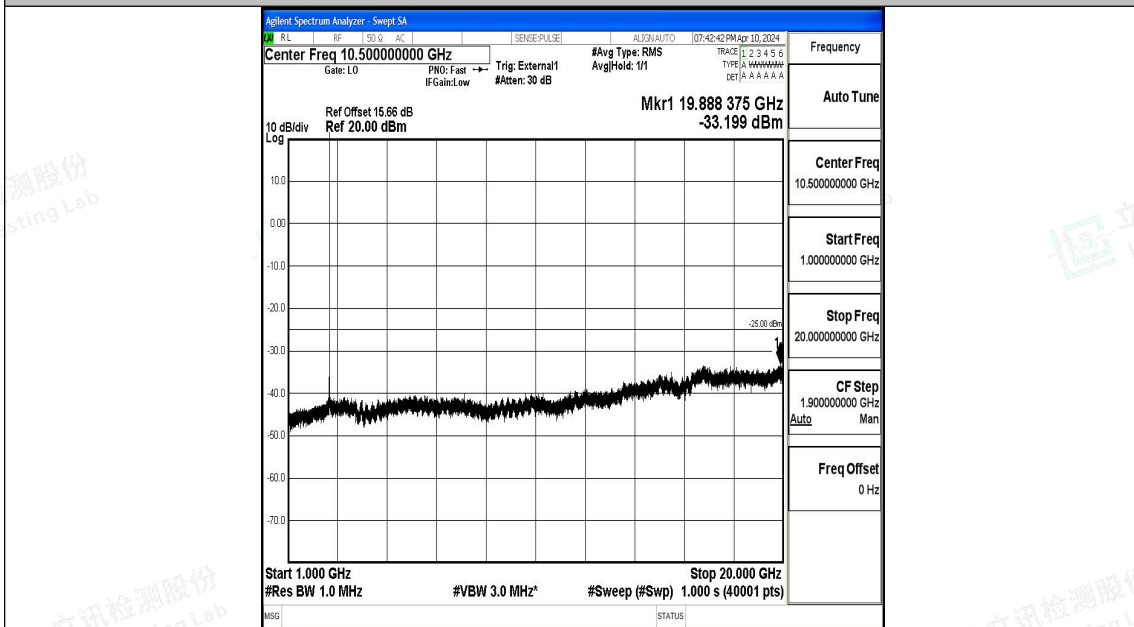

Band41\_5MHz\_QPSK\_40620\_1RB#0\_0.009~0.15\_0.009~0.15

Band41\_5MHz\_QPSK\_40620\_1RB#0\_0.15~30\_0.15~30

Band41\_5MHz\_QPSK\_40620\_1RB#0\_30~1000\_30~1000

Band41\_5MHz\_QPSK\_40620\_1RB#0\_1000~20000\_1000~20000