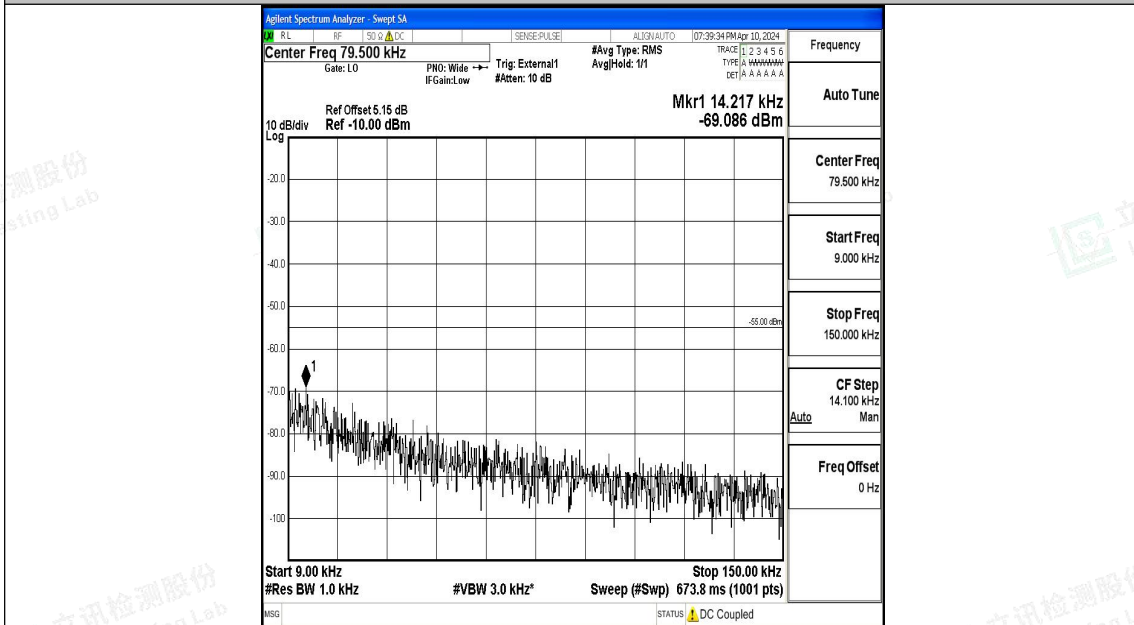

Band41\_5MHz\_QPSK\_39675\_1RB#0\_30~1000\_30~1000

Band41\_5MHz\_QPSK\_39675\_1RB#0\_1000~20000\_1000~20000

Band41\_5MHz\_QPSK\_39675\_1RB#0\_20000~27000\_20000~27000

Band41\_5MHz\_16QAM\_39675\_1RB#0\_0.009~0.15\_0.009~0.15