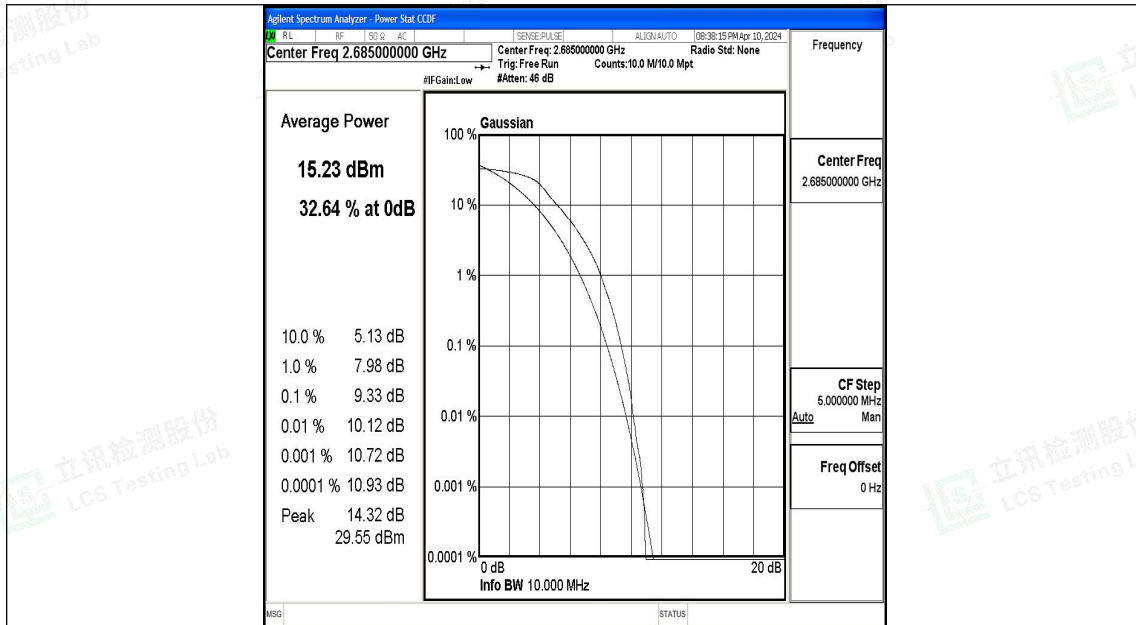

Band41-10MHz-QPSK-41540-50RB#0-PASS