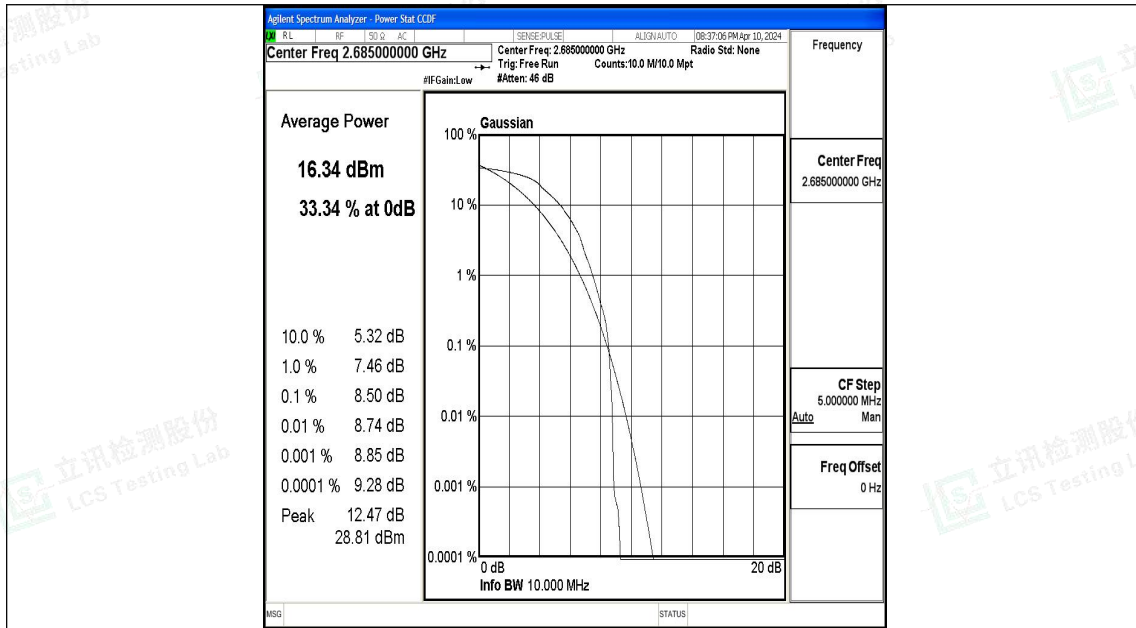

Band41-10MHz-QPSK-40620-1RB#0-PASS

Band41-10MHz-16QAM-40620-1RB#0-PASS

Band41-10MHz-QPSK-40620-50RB#0-PASS

Band41-10MHz-16QAM-40620-50RB#0-PASS

Band41-10MHz-QPSK-41540-50RB#0-PASS

Band41-10MHz-16QAM-41540-50RB#0-PASS