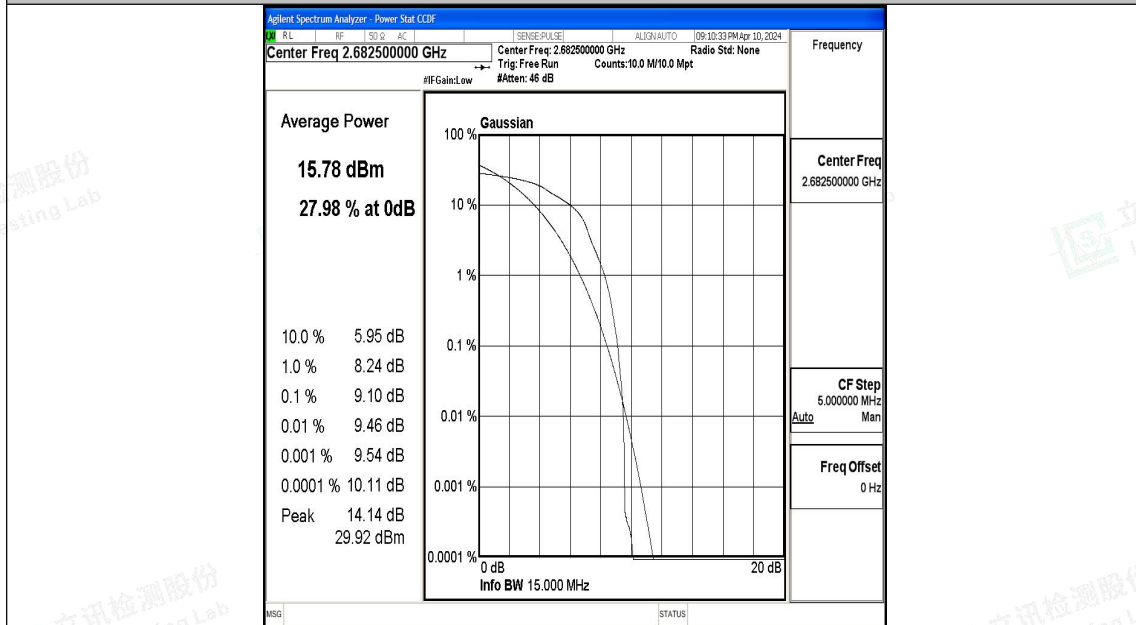

Band41-15MHz-16QAM-41515-1RB#0-PASS