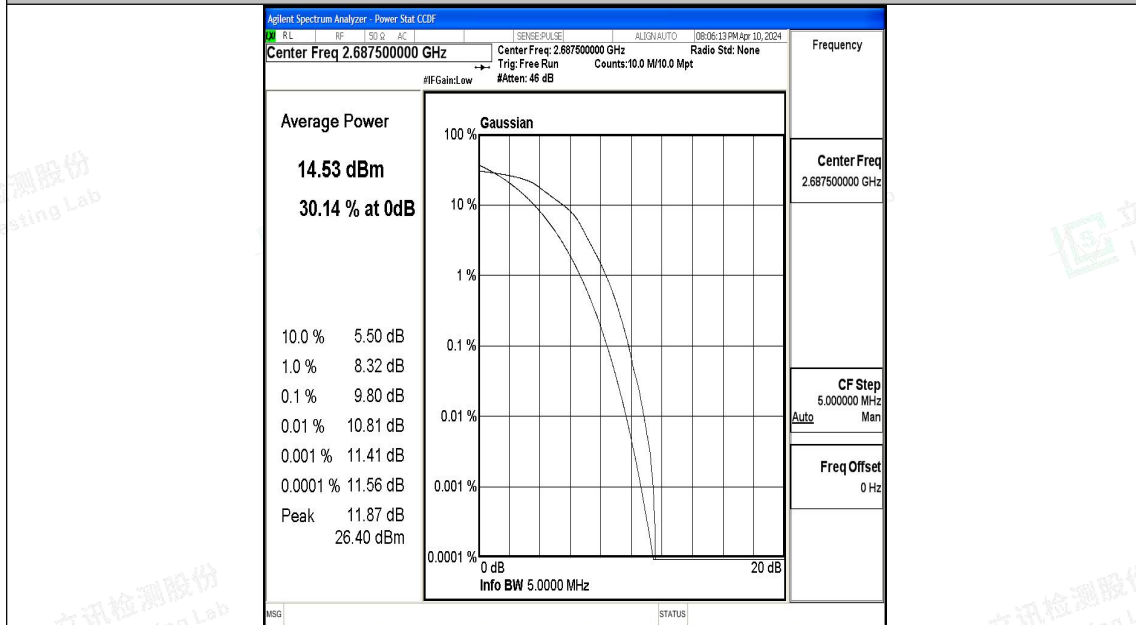

Band41-5MHz-16QAM-41565-25RB#0-PASS