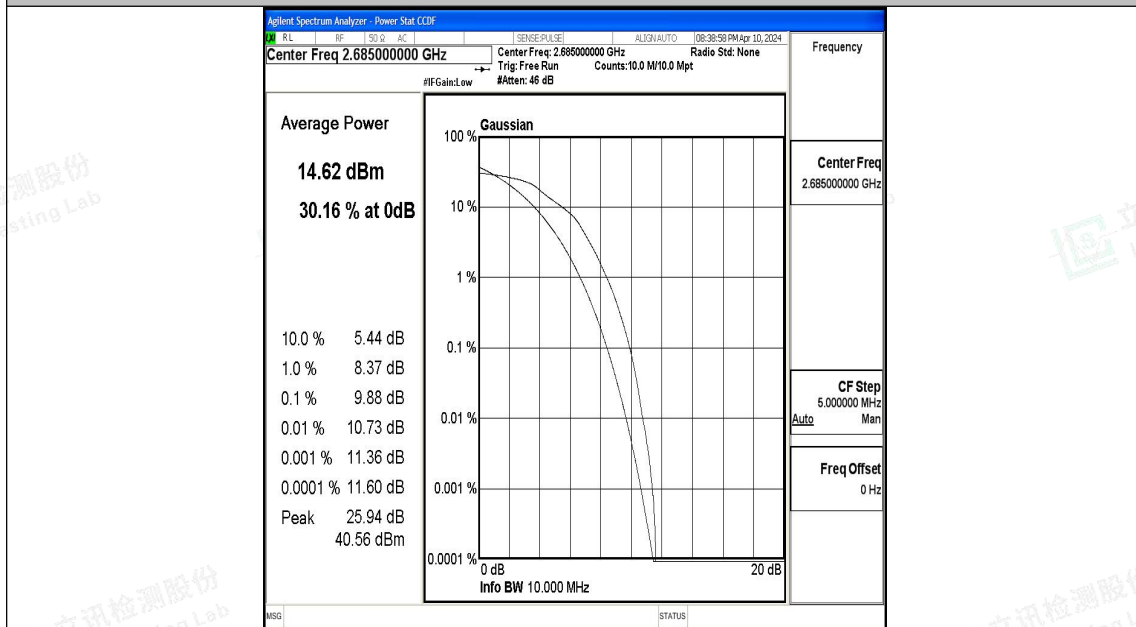

Band41-10MHz-QPSK-40620-1RB#0-PASS

Band41-10MHz-16QAM-40620-1RB#0-PASS

Band41-10MHz-QPSK-40620-50RB#0-PASS

Band41-10MHz-16QAM-40620-50RB#0-PASS

Band41-10MHz-QPSK-41540-50RB#0-PASS

Band41-10MHz-16QAM-41540-50RB#0-PASS