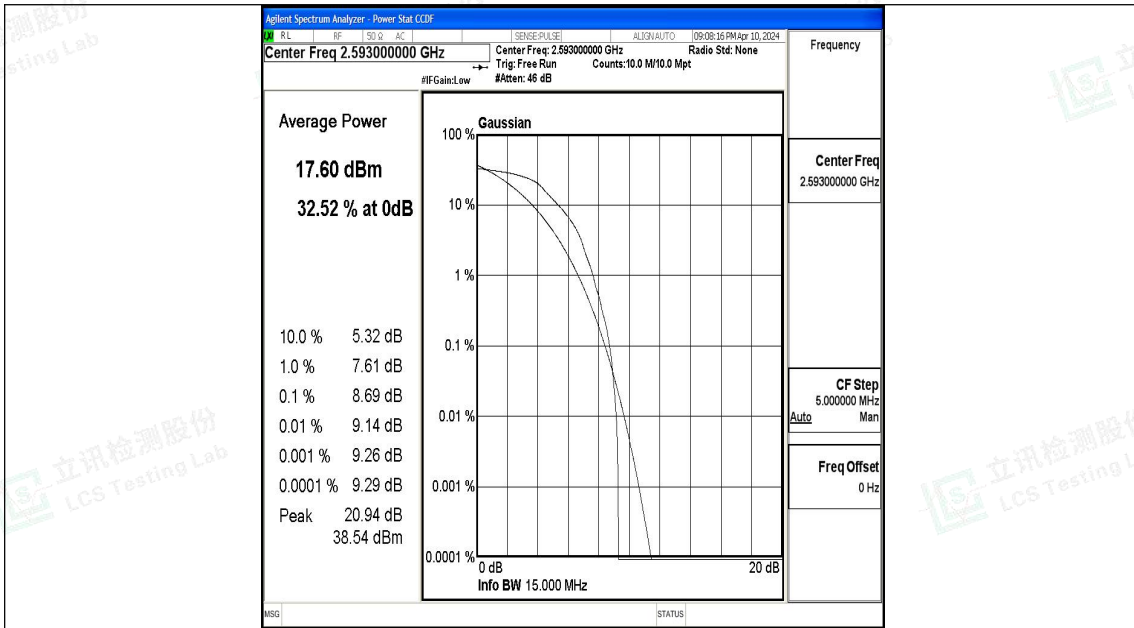

Band41-15MHz-QPSK-40620-1RB#0-PASS