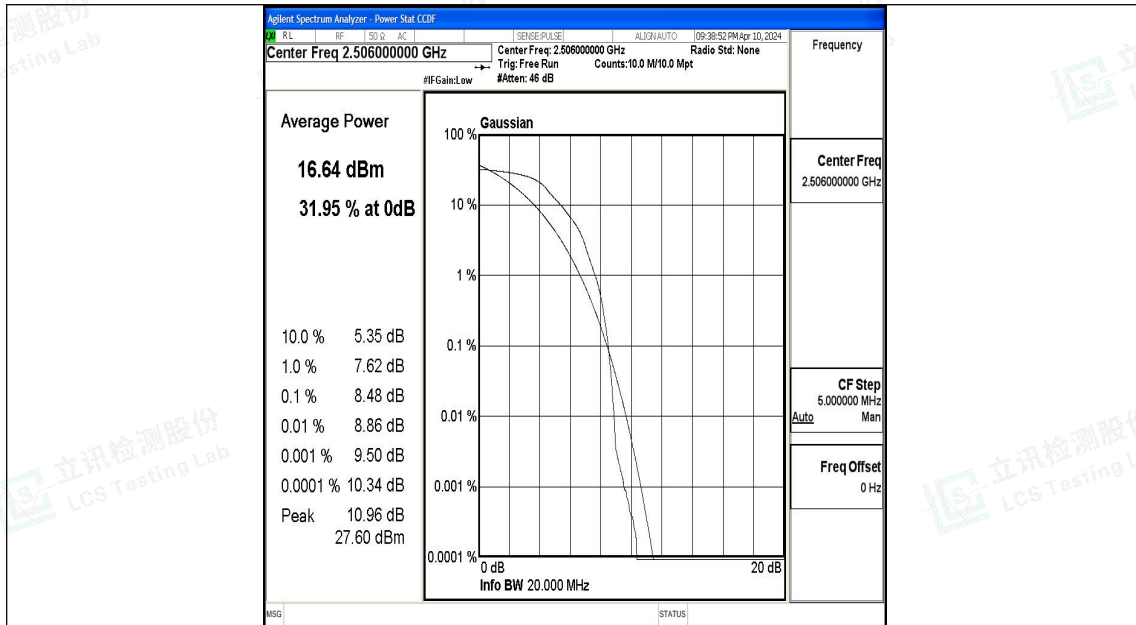

Band41-20MHz-QPSK-39750-1RB#0-PASS