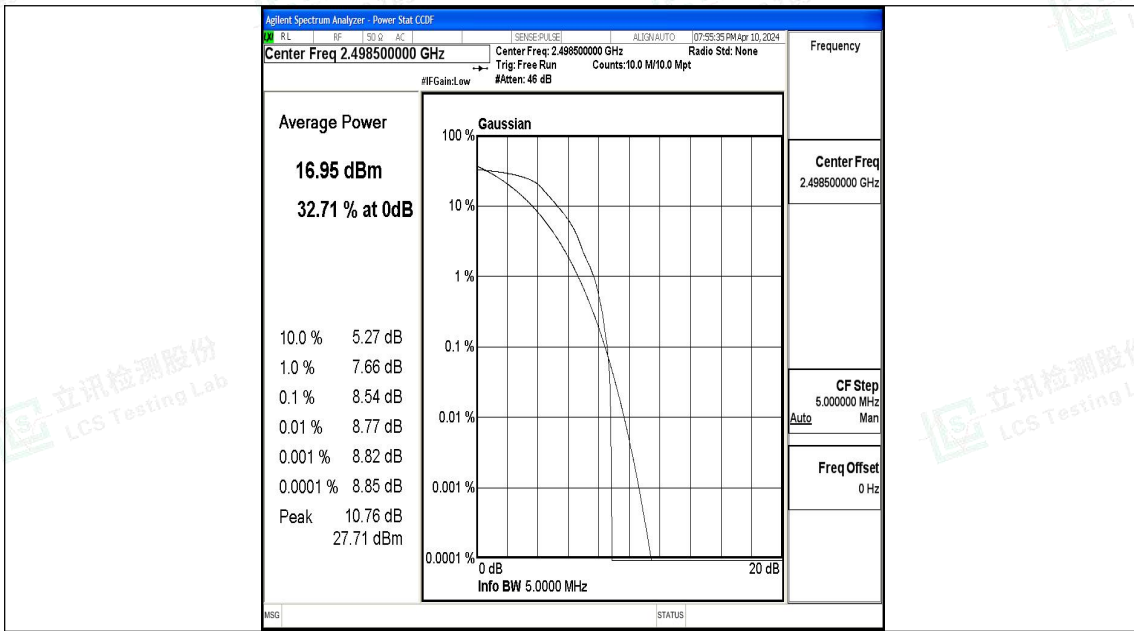

Test Graphs

Band41-5MHz-QPSK-39675-1RB#0-PASS