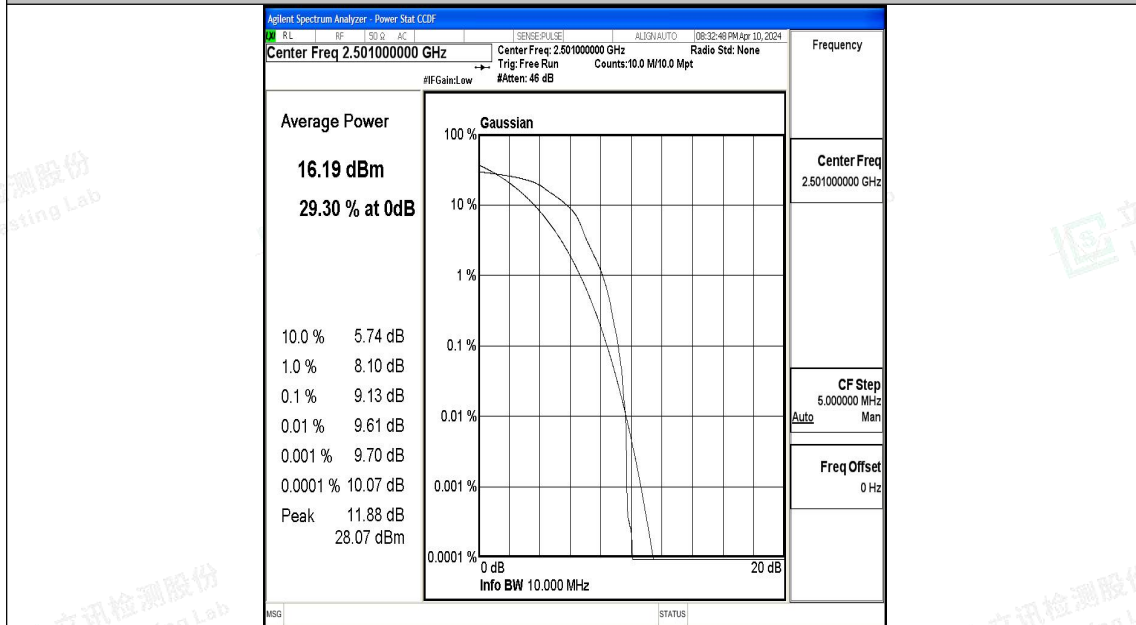

Band41-10MHz-16QAM-39700-1RB#0-PASS