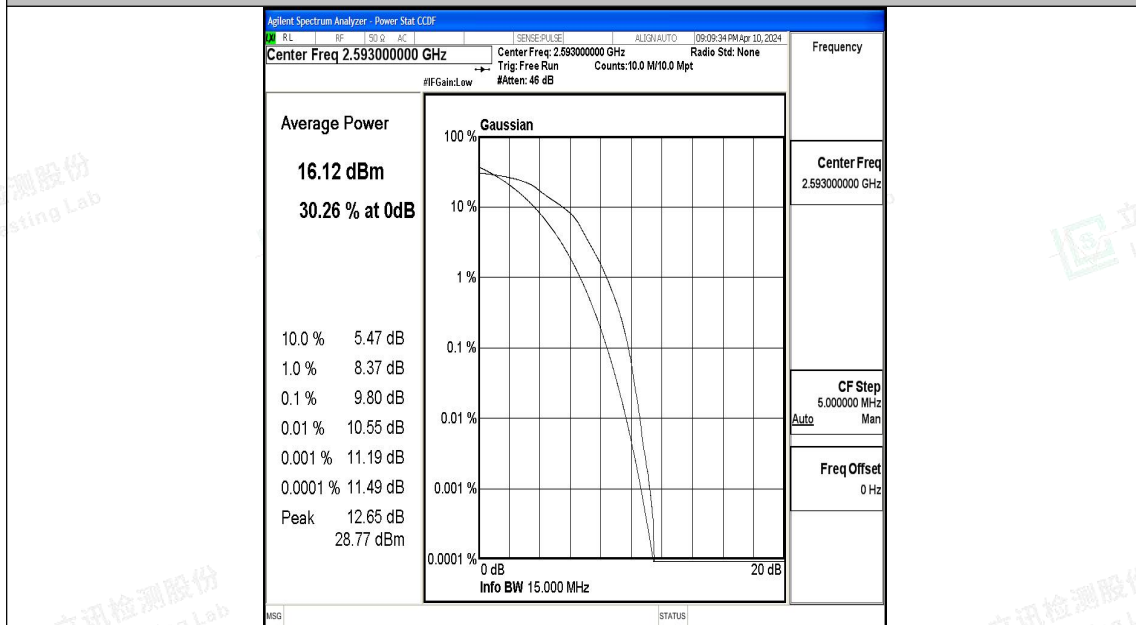

Band41-15MHz-QPSK-39725-1RB#0-PASS

Band41-15MHz-16QAM-39725-1RB#0-PASS

Band41-15MHz-QPSK-40620-1RB#0-PASS

Band41-15MHz-16QAM-40620-1RB#0-PASS

Band41-15MHz-QPSK-40620-75RB#0-PASS

Band41-15MHz-16QAM-40620-75RB#0-PASS