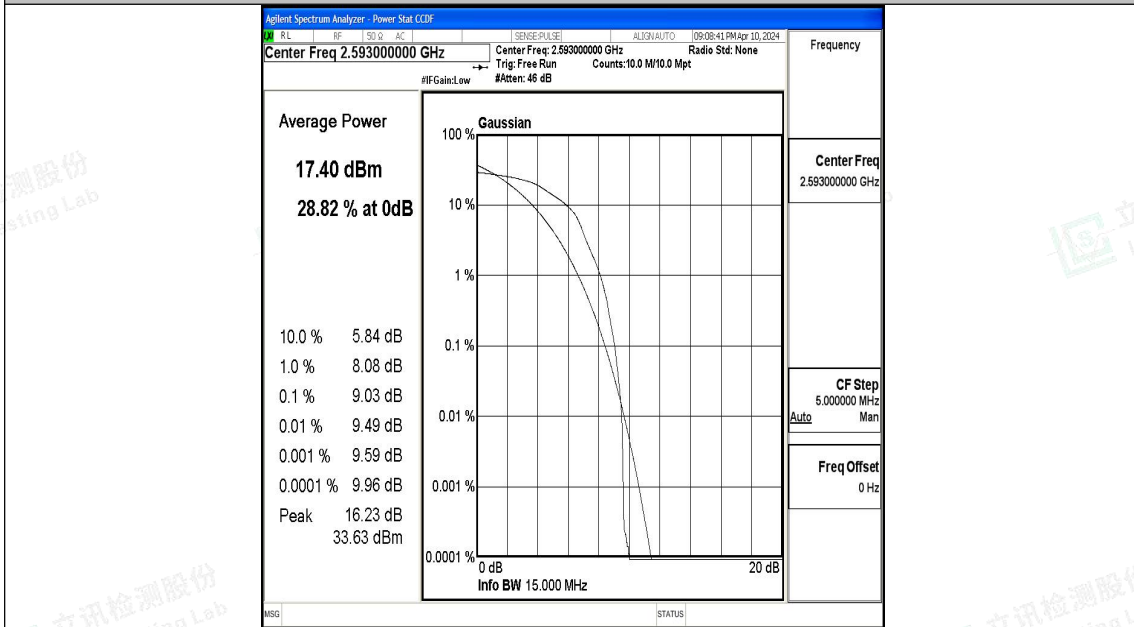

Band41-15MHz-QPSK-39725-1RB#0-PASS

Band41-15MHz-16QAM-39725-1RB#0-PASS

Band41-15MHz-QPSK-40620-1RB#0-PASS

Band41-15MHz-16QAM-40620-1RB#0-PASS

Band41-15MHz-QPSK-40620-75RB#0-PASS

Band41-15MHz-16QAM-40620-75RB#0-PASS