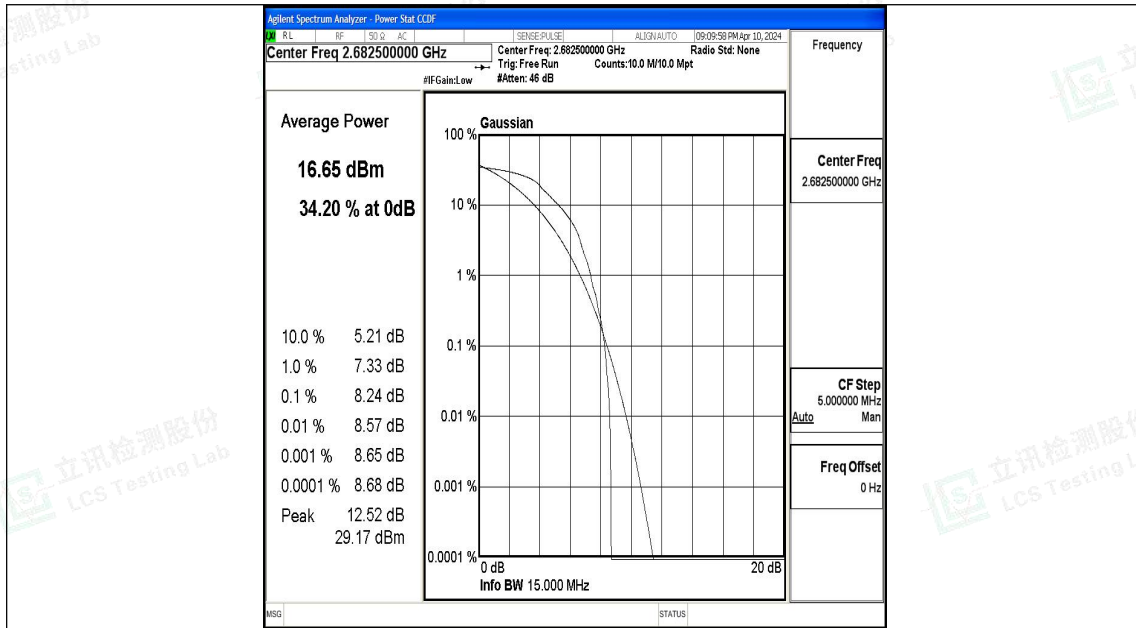

Band41-15MHz-QPSK-39725-1RB#0-PASS

Band41-15MHz-16QAM-39725-1RB#0-PASS

Band41-15MHz-QPSK-40620-1RB#0-PASS

Band41-15MHz-16QAM-40620-1RB#0-PASS

Band41-15MHz-QPSK-40620-75RB#0-PASS

Band41-15MHz-16QAM-40620-75RB#0-PASS