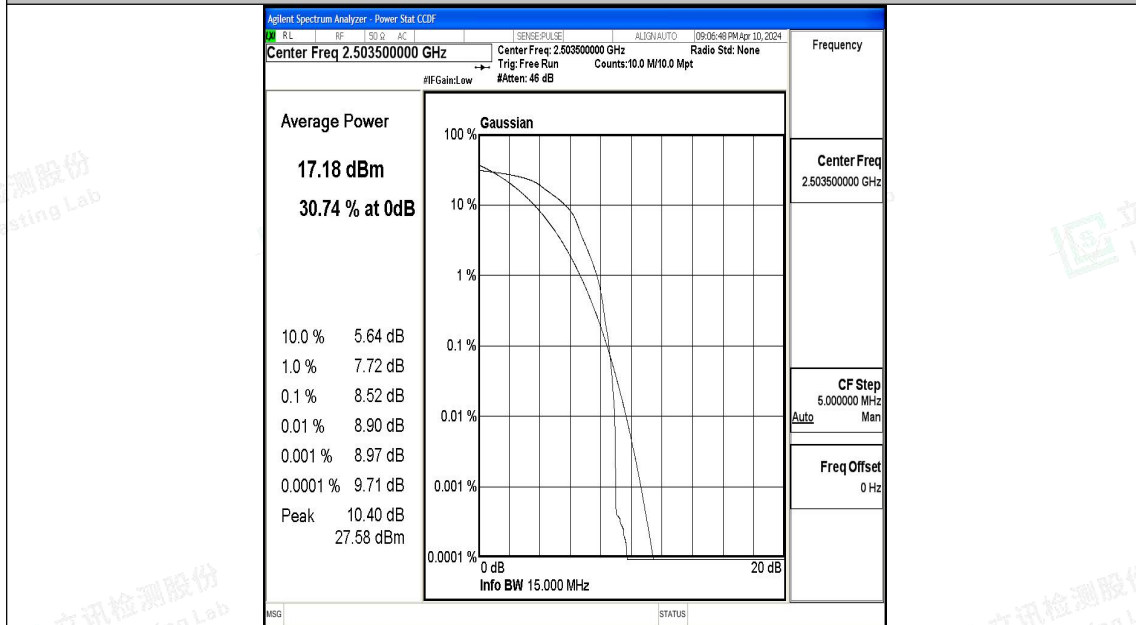

Band41-15MHz-16QAM-39725-1RB#0-PASS