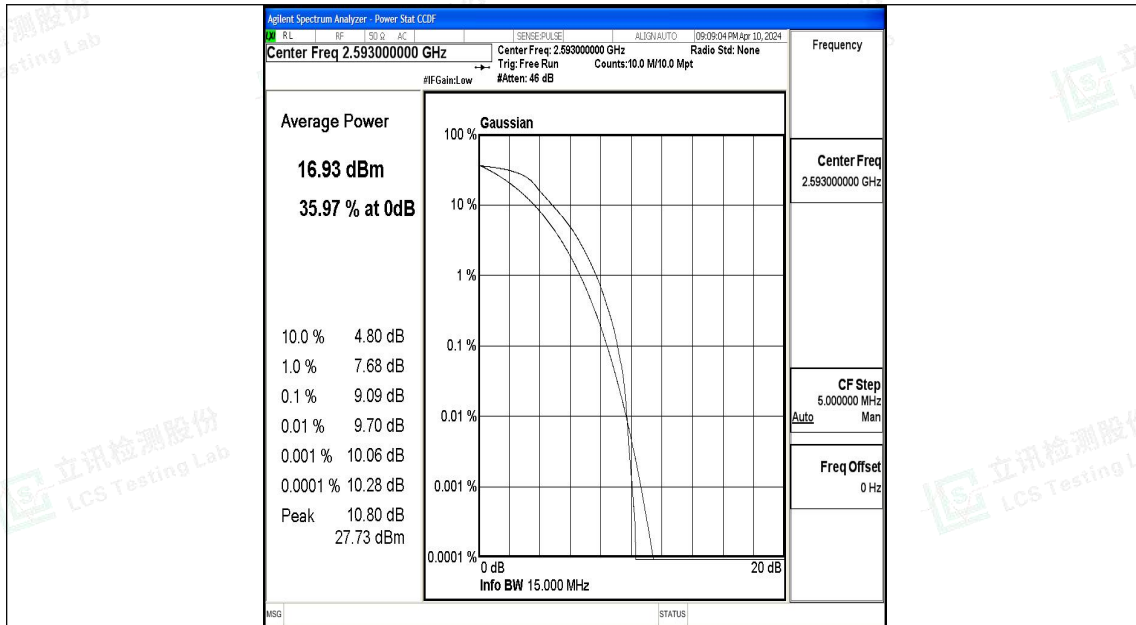

Band41-15MHz-QPSK-39725-1RB#0-PASS

Band41-15MHz-16QAM-39725-1RB#0-PASS

Band41-15MHz-QPSK-40620-1RB#0-PASS

Band41-15MHz-16QAM-40620-1RB#0-PASS

Band41-15MHz-QPSK-40620-75RB#0-PASS

Band41-15MHz-16QAM-40620-75RB#0-PASS