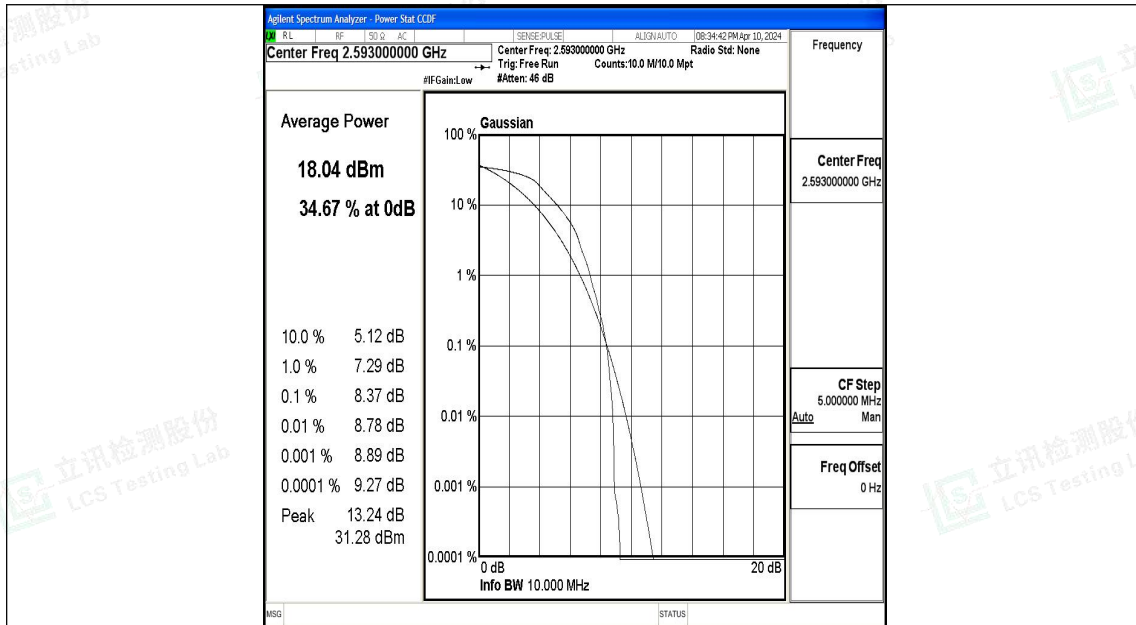

Band41-10MHz-QPSK-40620-1RB#0-PASS