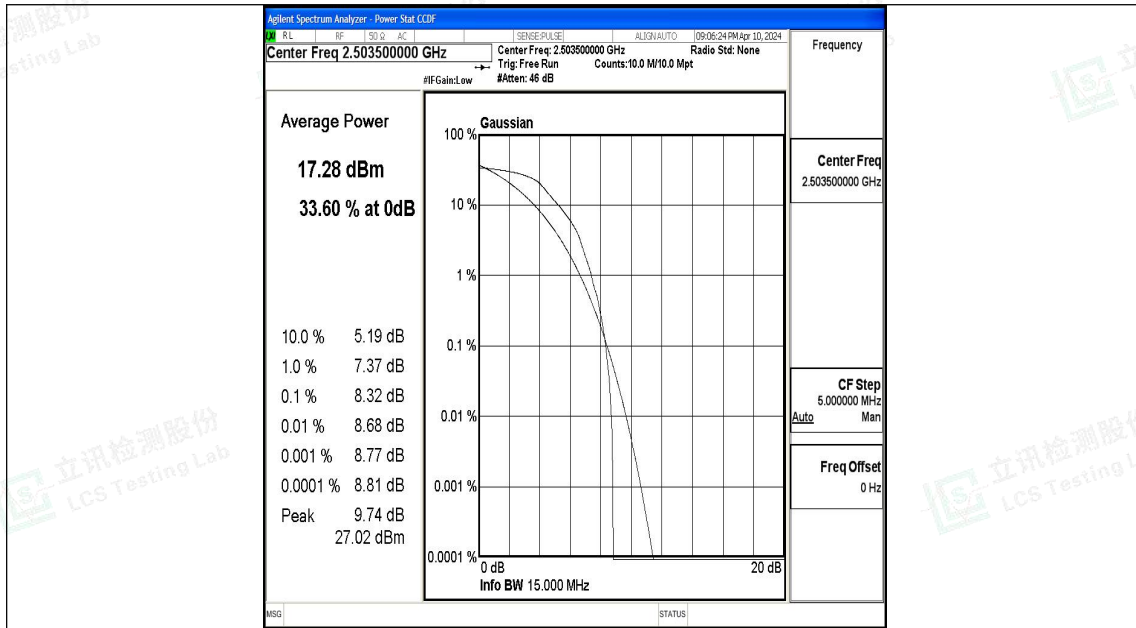

Band41-10MHz-QPSK-40620-1RB#0-PASS

Band41-10MHz-16QAM-40620-1RB#0-PASS

Band41-10MHz-QPSK-40620-50RB#0-PASS

Band41-10MHz-16QAM-40620-50RB#0-PASS

Band41-10MHz-QPSK-41540-50RB#0-PASS

Band41-10MHz-16QAM-41540-50RB#0-PASS