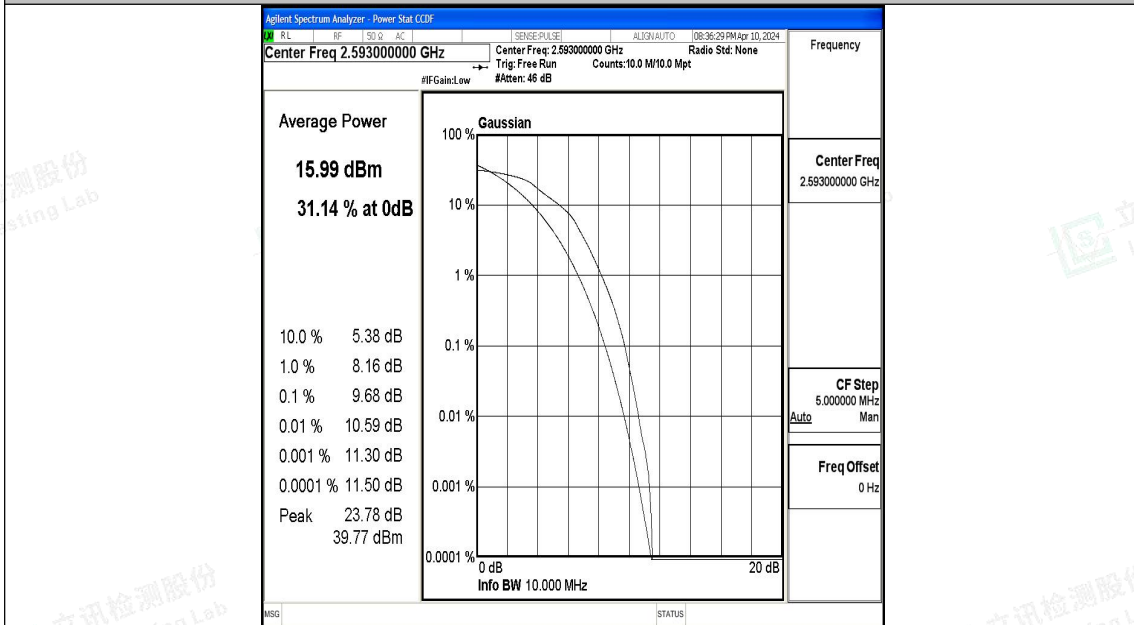

Band41-10MHz-QPSK-40620-1RB#0-PASS

Band41-10MHz-16QAM-40620-1RB#0-PASS

Band41-10MHz-QPSK-40620-50RB#0-PASS

Band41-10MHz-16QAM-40620-50RB#0-PASS

Band41-10MHz-QPSK-41540-50RB#0-PASS

Band41-10MHz-16QAM-41540-50RB#0-PASS