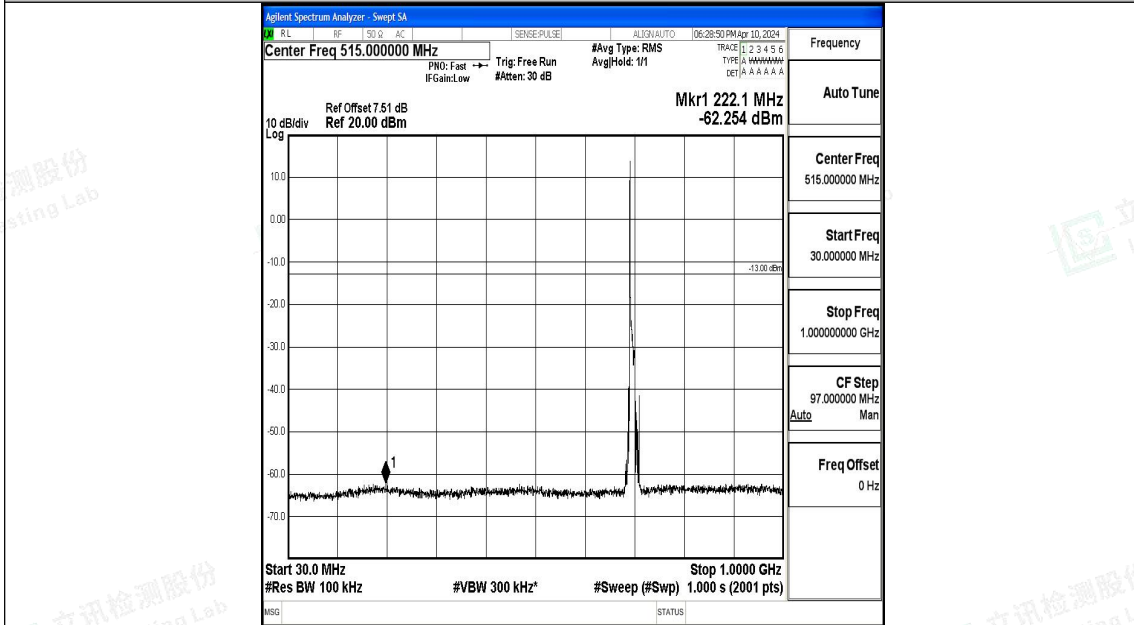

Band12_10MHz_16QAM_23060_1RB#0_0.15~30_0.15~30

Band12_10MHz_16QAM_23060_1RB#0_30~1000_30~1000