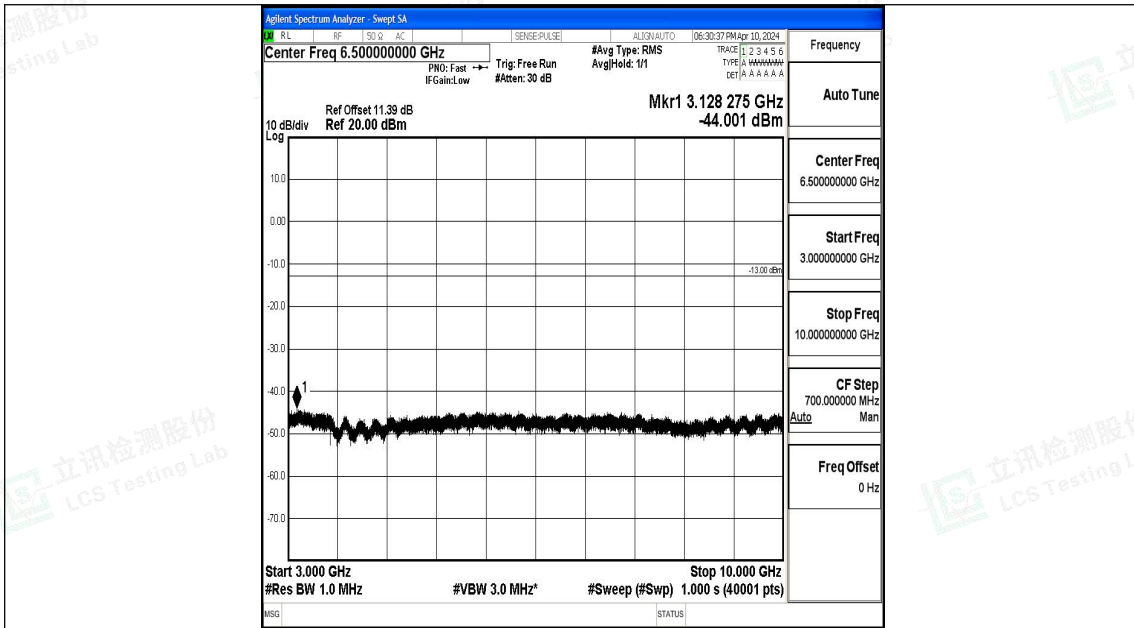

Band12_10MHz_QPSK_23130_1RB#0_0.15~30_0.15~30

Band12_10MHz_QPSK_23130_1RB#0_30~1000_30~1000

Band12_10MHz_QPSK_23130_1RB#0_1000~3000_1000~3000

Band12_10MHz_QPSK_23130_1RB#0_3000~10000_3000~10000

Band12_10MHz_16QAM_23130_1RB#0_0.009~0.15_0.009~0.15