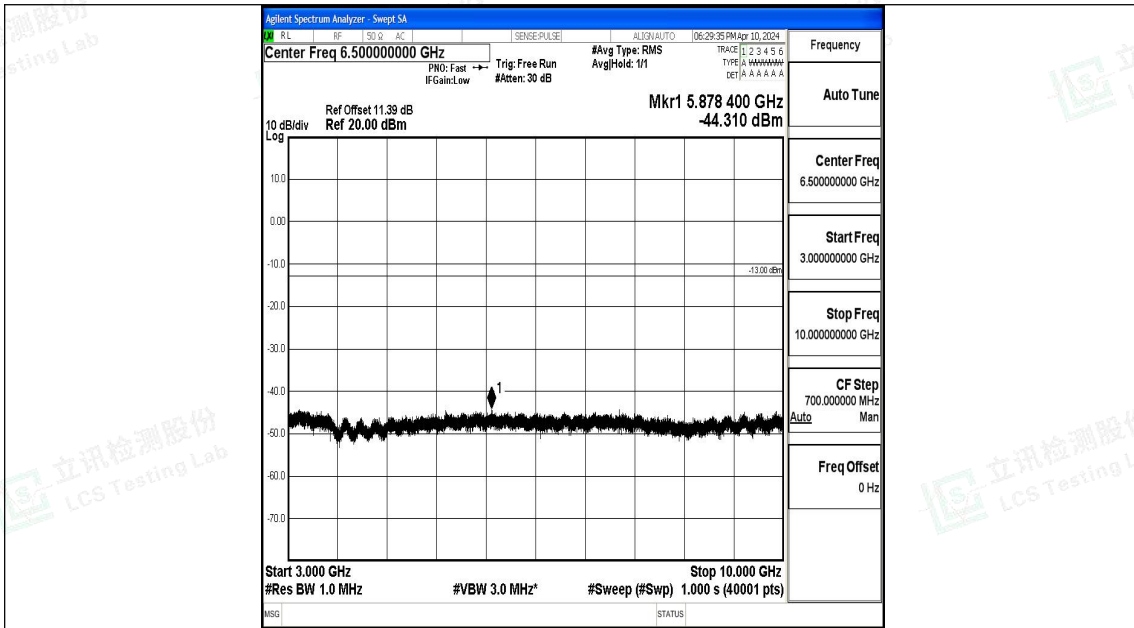

Band12_10MHz_QPSK_23095_1RB#0_0.15~30_0.15~30

Band12_10MHz_QPSK_23095_1RB#0_30~1000_30~1000

Band12_10MHz_QPSK_23095_1RB#0_1000~3000_1000~3000

Band12_10MHz_QPSK_23095_1RB#0_3000~10000_3000~10000

Band12_10MHz_16QAM_23095_1RB#0_0.009~0.15_0.009~0.15