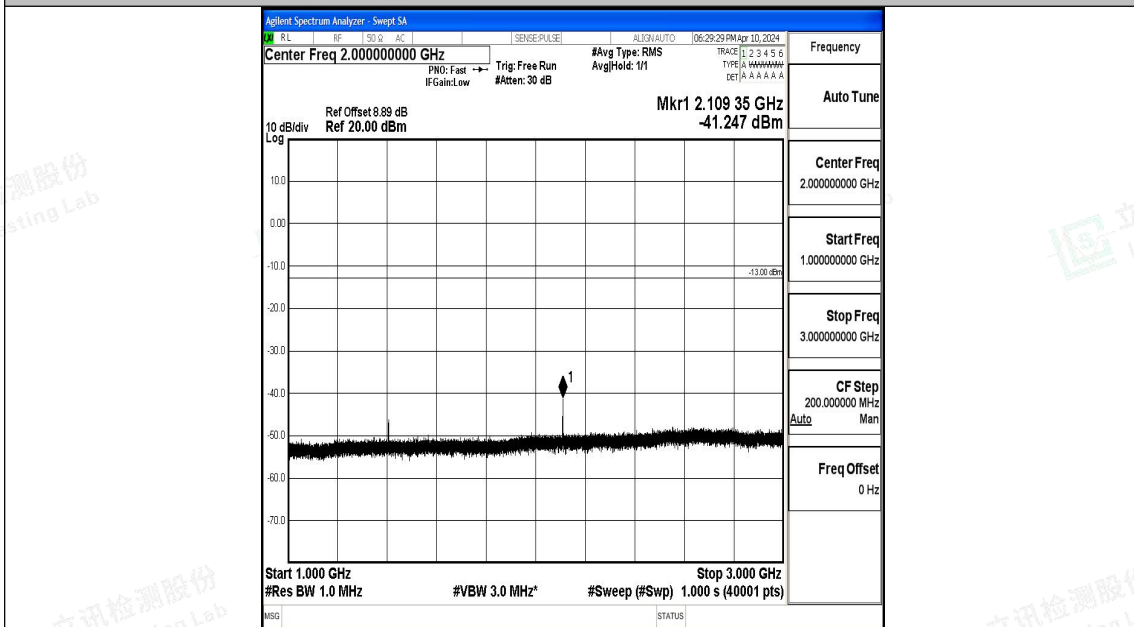

Band12_10MHz_QPSK_23095_1RB#0_30~1000_30~1000

Band12_10MHz_QPSK_23095_1RB#0_1000~3000_1000~3000