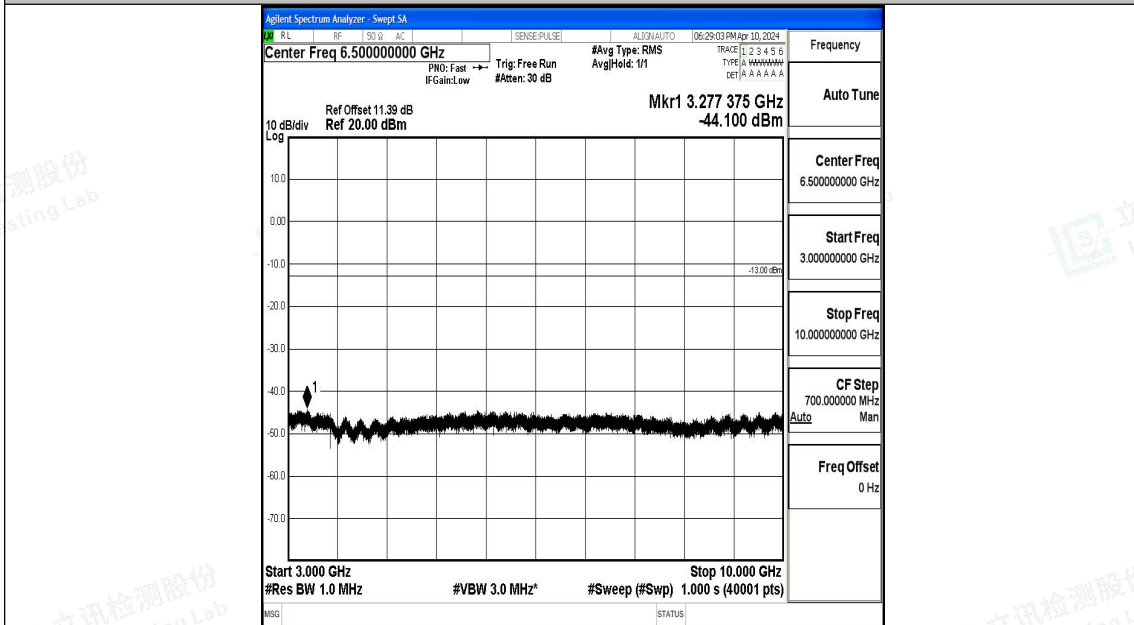

Band12_10MHz_16QAM_23060_1RB#0_0.15~30_0.15~30

Band12_10MHz_16QAM_23060_1RB#0_30~1000_30~1000

Band12_10MHz_16QAM_23060_1RB#0_1000~3000_1000~3000

Band12_10MHz_16QAM_23060_1RB#0_3000~10000_3000~10000

Band12_10MHz_QPSK_23095_1RB#0_0.009~0.15_0.009~0.15