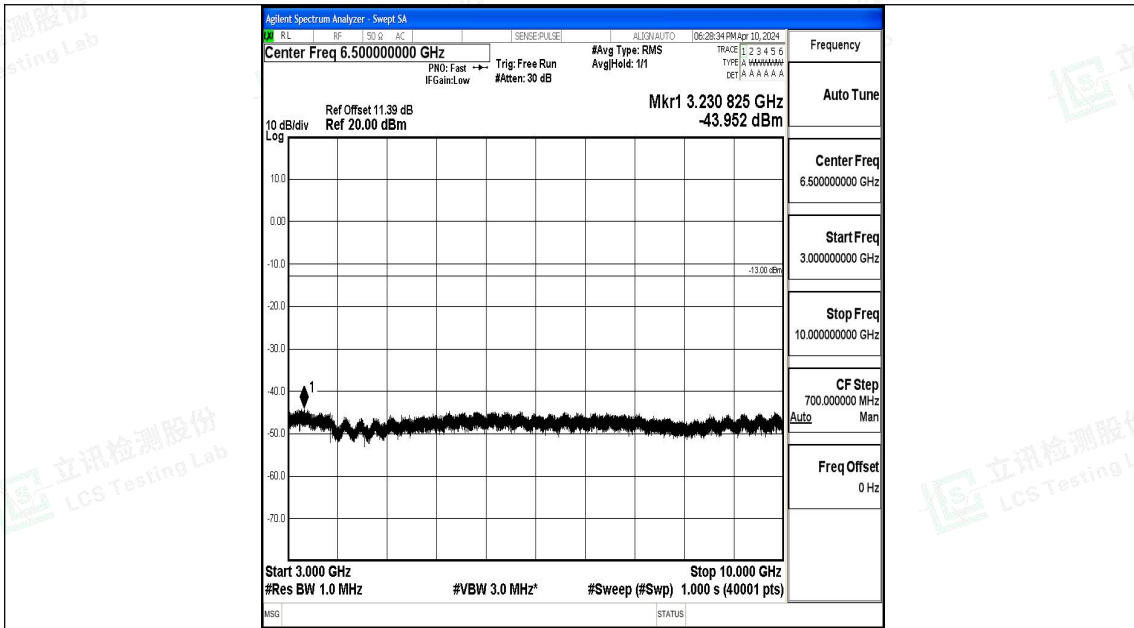

Band12_10MHz_QPSK_23060_1RB#0_0.15~30_0.15~30

Band12_10MHz_QPSK_23060_1RB#0_30~1000_30~1000

Band12_10MHz_QPSK_23060_1RB#0_1000~3000_1000~3000

Band12_10MHz_QPSK_23060_1RB#0_3000~10000_3000~10000

Band12_10MHz_16QAM_23060_1RB#0_0.009~0.15_0.009~0.15