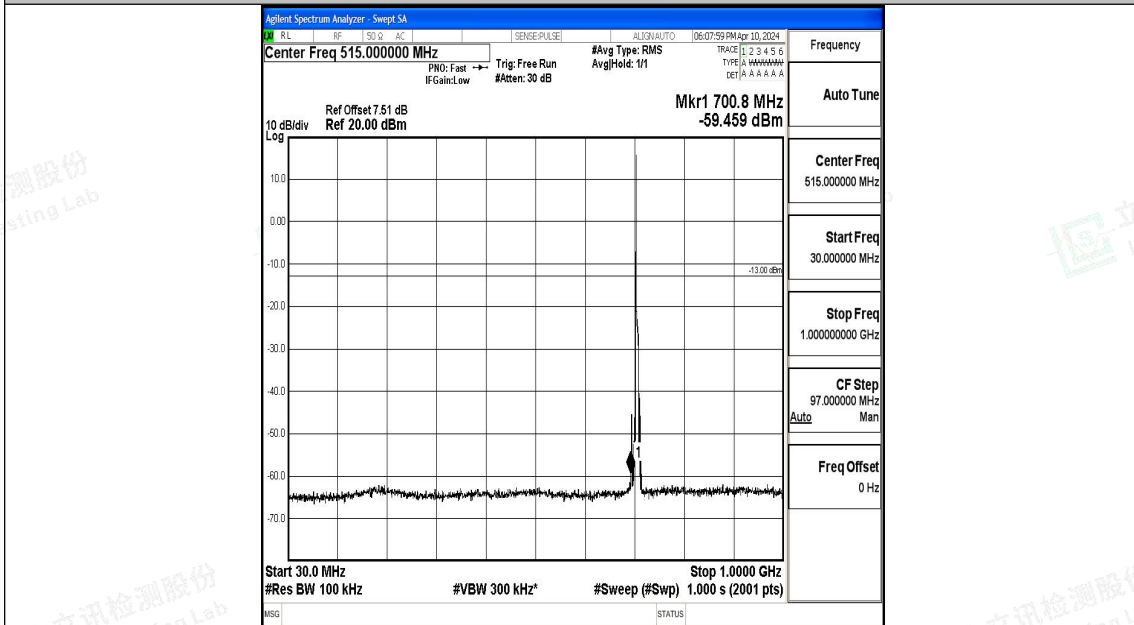

Band12_5MHz_16QAM_23155_1RB#0_0.15~30_0.15~30

Band12_5MHz_16QAM_23155_1RB#0_30~1000_30~1000

Band12_5MHz_16QAM_23155_1RB#0_1000~3000_1000~3000

Band12_5MHz_16QAM_23155_1RB#0_3000~10000_3000~10000

Band12_10MHz_QPSK_23060_1RB#0_0.009~0.15_0.009~0.15