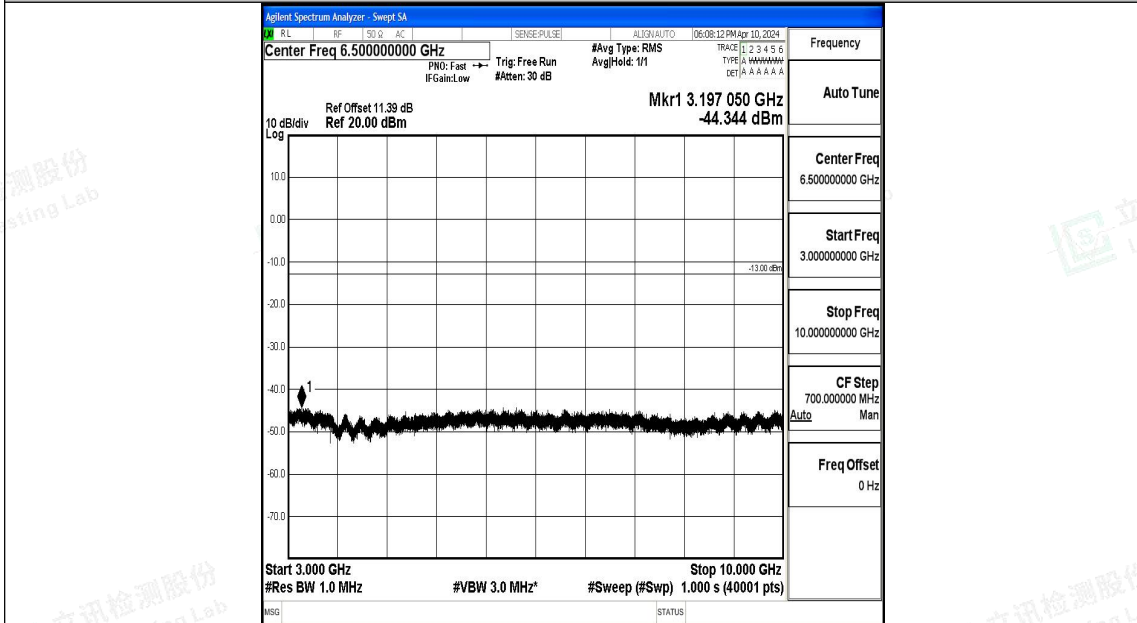

Band12_5MHz_16QAM_23155_1RB#0_0.15~30_0.15~30

Band12_5MHz_16QAM_23155_1RB#0_30~1000_30~1000

Band12_5MHz_16QAM_23155_1RB#0_1000~3000_1000~3000

Band12_5MHz_16QAM_23155_1RB#0_3000~10000_3000~10000

Band12_10MHz_QPSK_23060_1RB#0_0.009~0.15_0.009~0.15