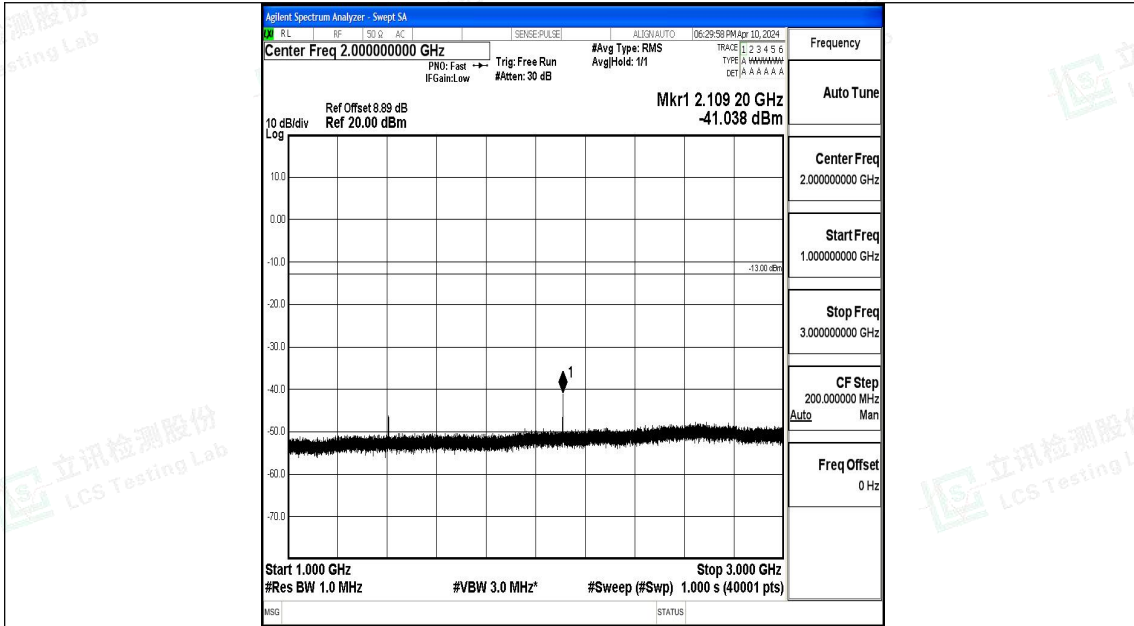

Band12_10MHz_16QAM_23095_1RB#0_30~1000_30~1000

Band12_10MHz_16QAM_23095_1RB#0_1000~3000_1000~3000