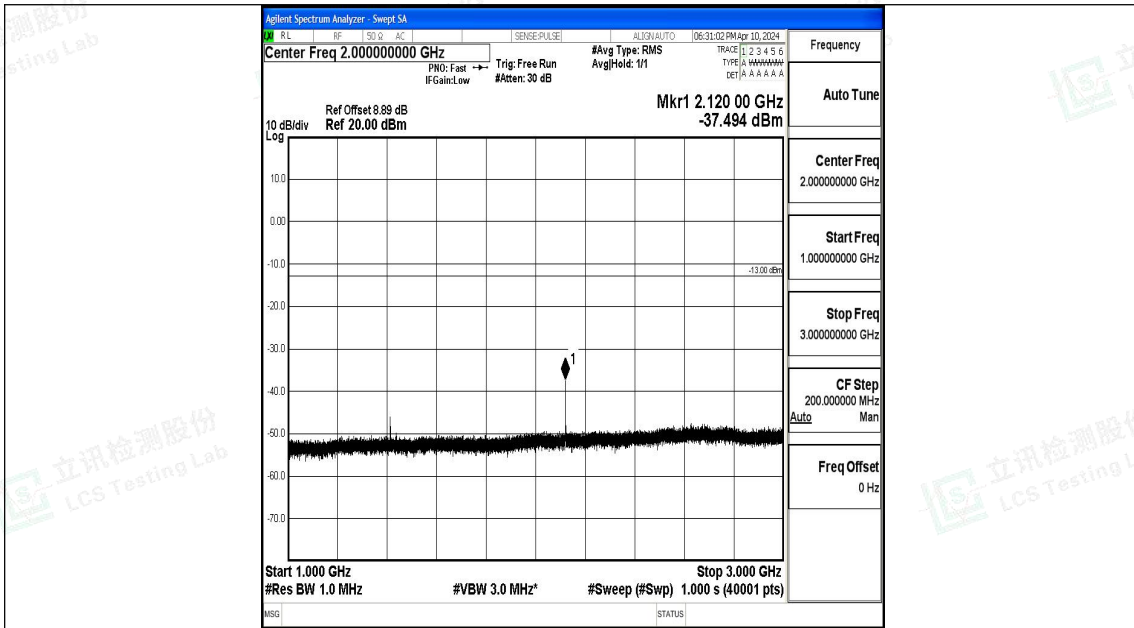

Band12_10MHz_16QAM_23130_1RB#0_30~1000_30~1000

Band12_10MHz_16QAM_23130_1RB#0_1000~3000_1000~3000