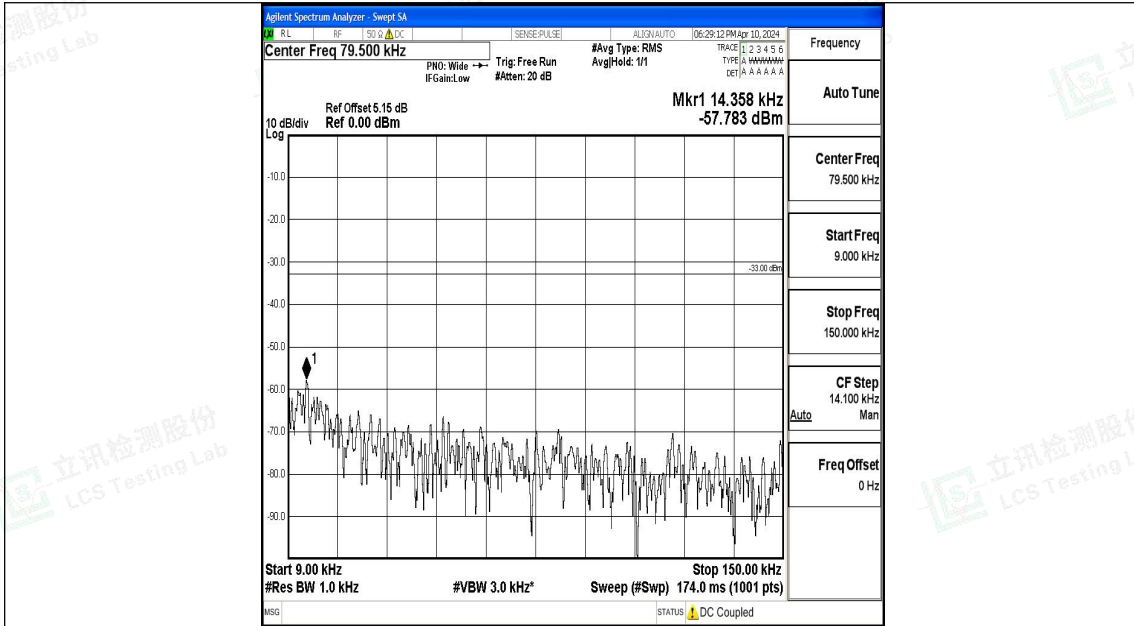

Band12_10MHz_16QAM_23060_1RB#0_0.15~30_0.15~30

Band12_10MHz_16QAM_23060_1RB#0_30~1000_30~1000

Band12_10MHz_16QAM_23060_1RB#0_1000~3000_1000~3000

Band12_10MHz_16QAM_23060_1RB#0_3000~10000_3000~10000

Band12_10MHz_QPSK_23095_1RB#0_0.009~0.15_0.009~0.15