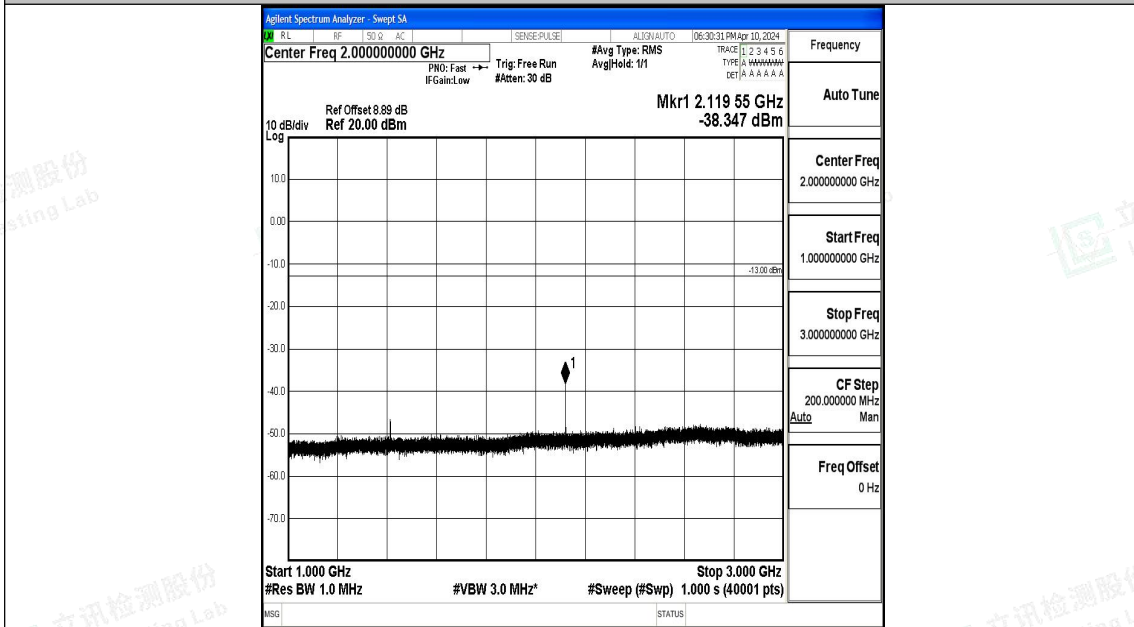

Band12_10MHz_QPSK_23130_1RB#0_30~1000_30~1000

Band12_10MHz_QPSK_23130_1RB#0_1000~3000_1000~3000