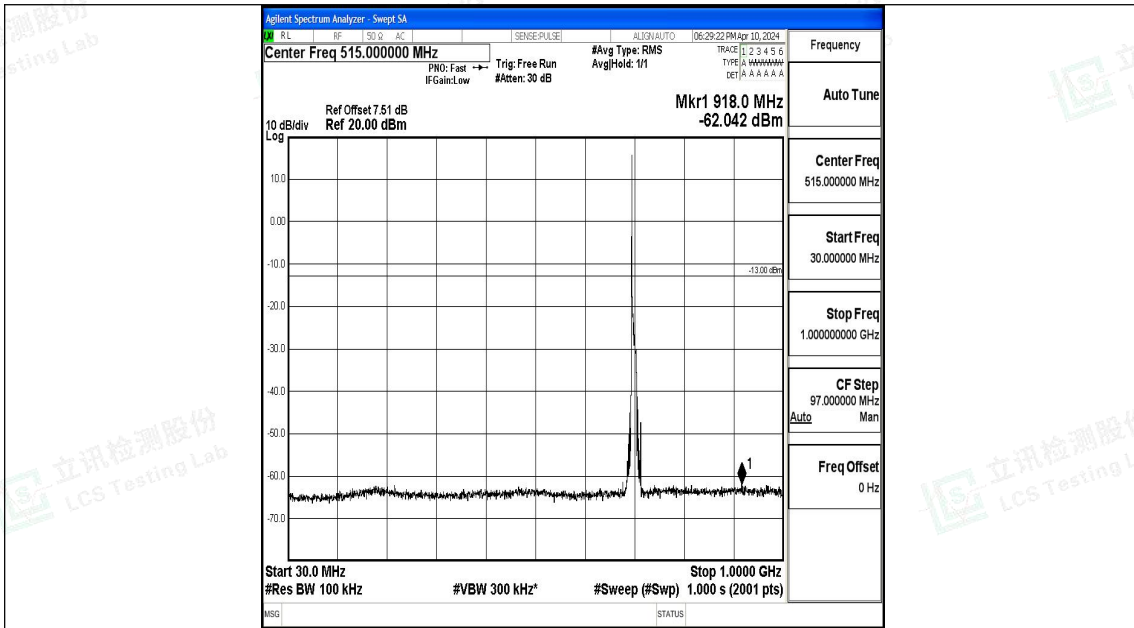

Band12_10MHz_QPSK_23095_1RB#0_0.15~30_0.15~30

Band12_10MHz_QPSK_23095_1RB#0_30~1000_30~1000