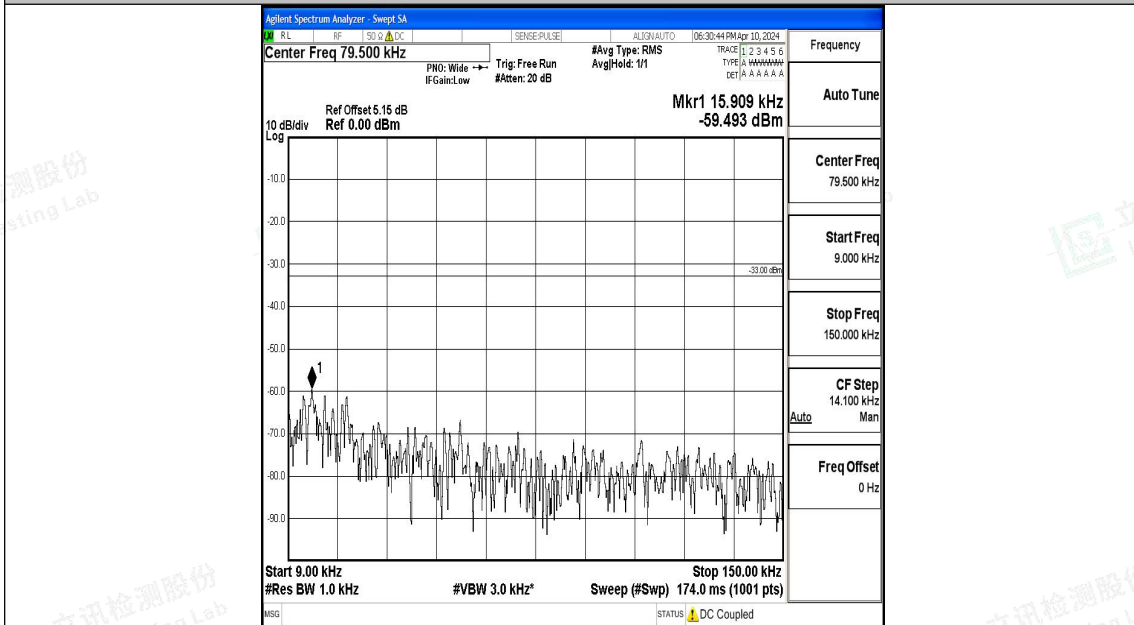

Band12_10MHz_QPSK_23130_1RB#0_0.15~30_0.15~30

Band12_10MHz_QPSK_23130_1RB#0_30~1000_30~1000

Band12_10MHz_QPSK_23130_1RB#0_1000~3000_1000~3000

Band12_10MHz_QPSK_23130_1RB#0_3000~10000_3000~10000

Band12_10MHz_16QAM_23130_1RB#0_0.009~0.15_0.009~0.15