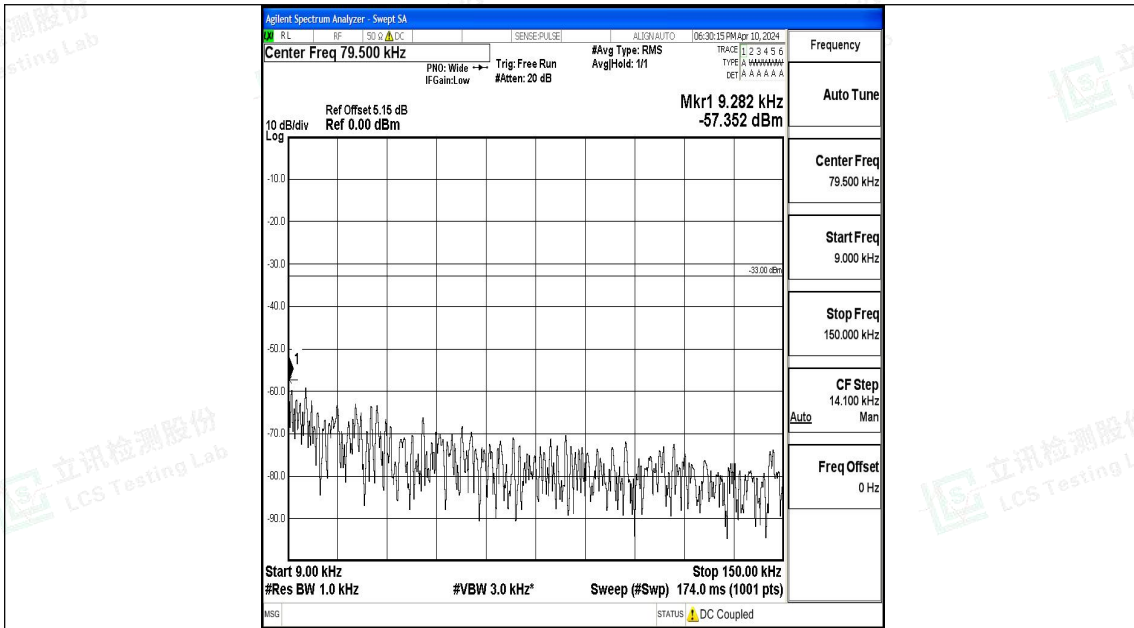

Band12_10MHz_16QAM_23095_1RB#0_0.15~30_0.15~30

Band12_10MHz_16QAM_23095_1RB#0_30~1000_30~1000

Band12_10MHz_16QAM_23095_1RB#0_1000~3000_1000~3000

Band12_10MHz_16QAM_23095_1RB#0_3000~10000_3000~10000

Band12_10MHz_QPSK_23130_1RB#0_0.009~0.15_0.009~0.15