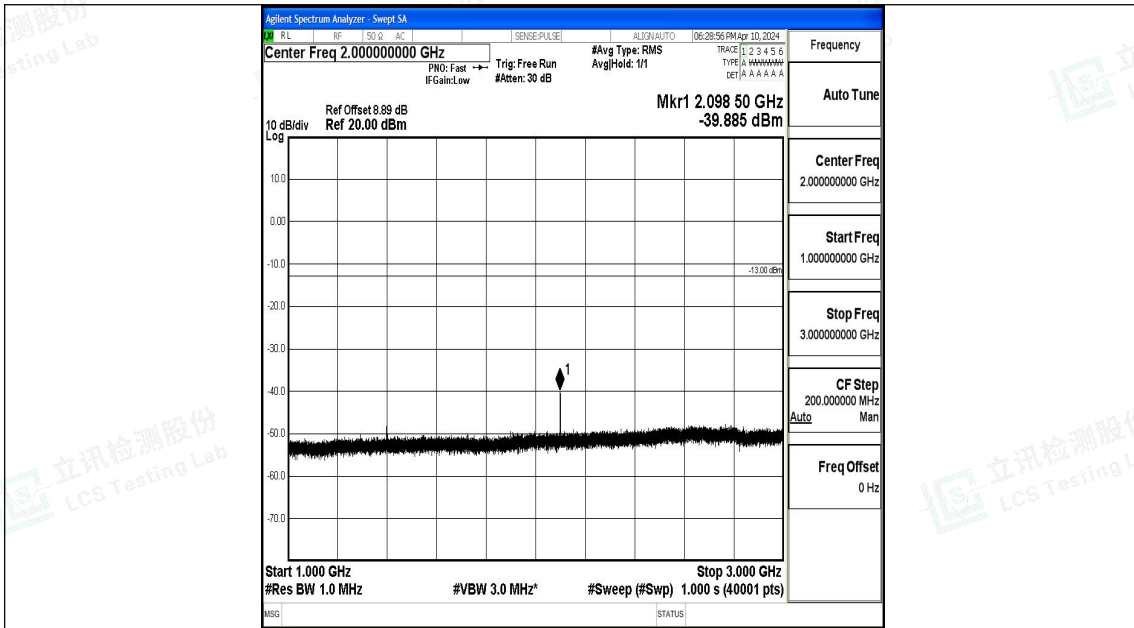

Band12_10MHz_16QAM_23060_1RB#0_30~1000_30~1000

Band12_10MHz_16QAM_23060_1RB#0_1000~3000_1000~3000