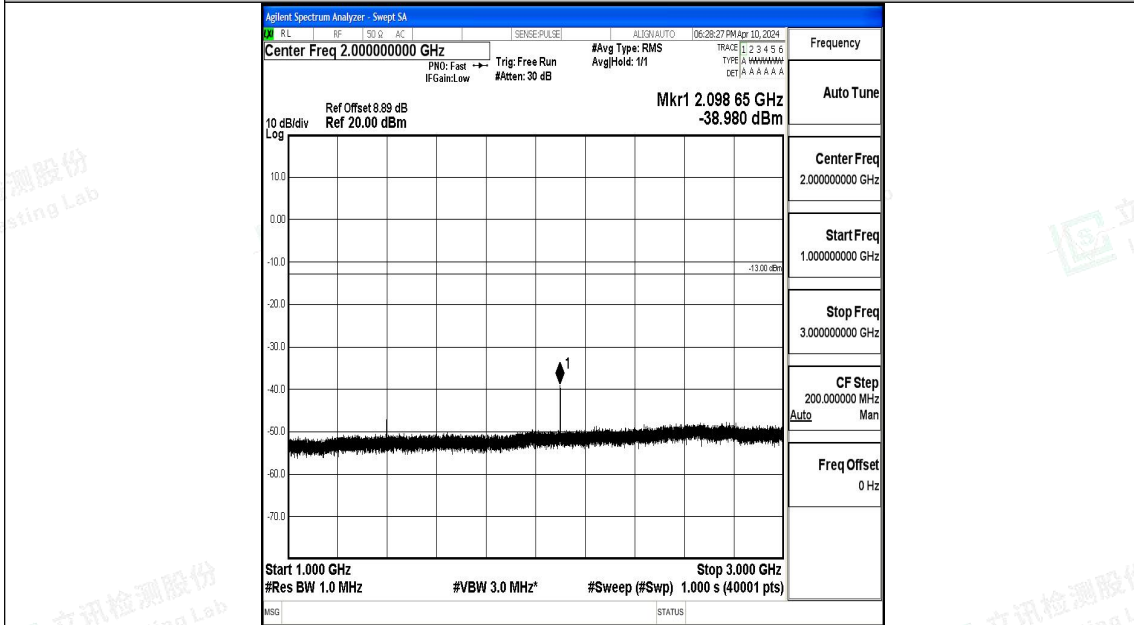

Band12_10MHz_QPSK_23060_1RB#0_30~1000_30~1000

Band12_10MHz_QPSK_23060_1RB#0_1000~3000_1000~3000