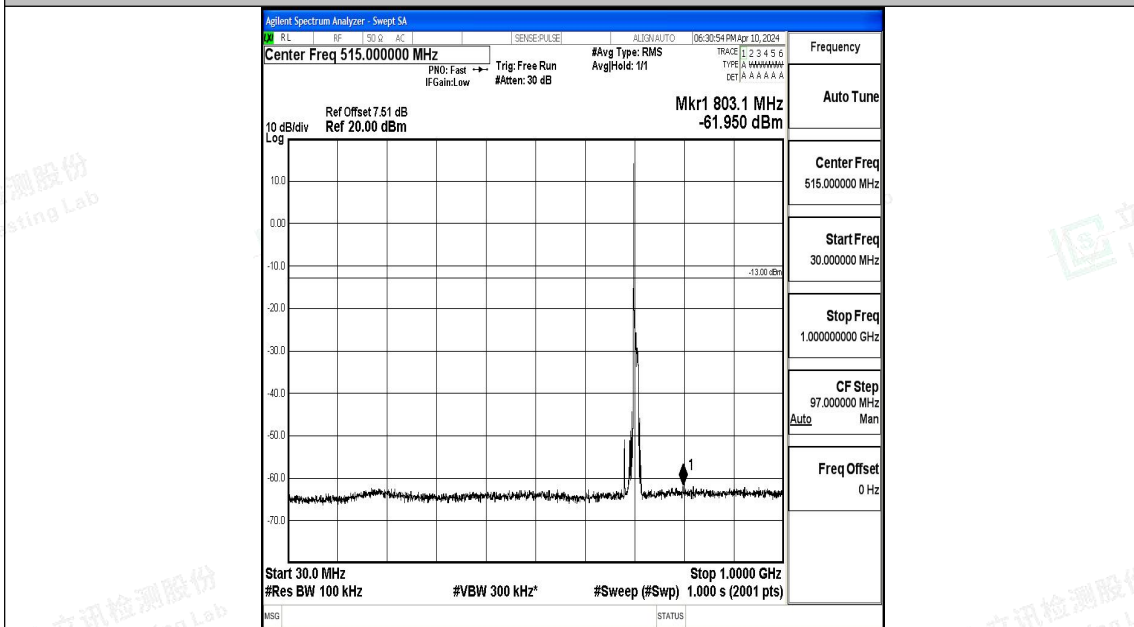

Band12_10MHz_16QAM_23130_1RB#0_0.15~30_0.15~30

Band12_10MHz_16QAM_23130_1RB#0_30~1000_30~1000