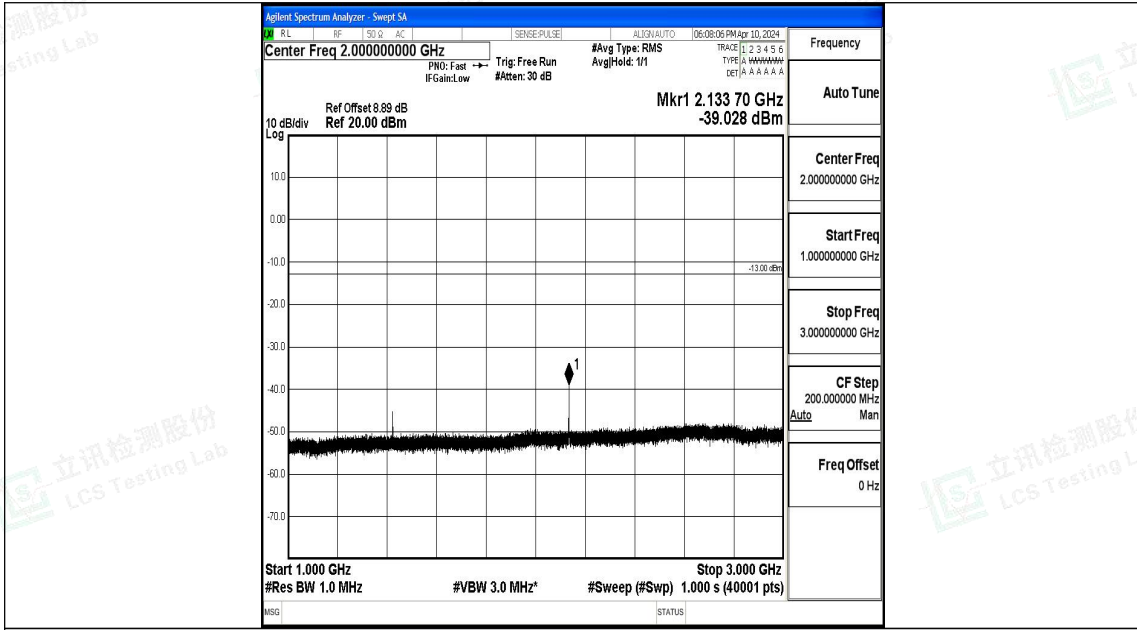

Band12_5MHz_16QAM_23155_1RB#0_0.15~30_0.15~30

Band12_5MHz_16QAM_23155_1RB#0_30~1000_30~1000

Band12_5MHz_16QAM_23155_1RB#0_1000~3000_1000~3000

Band12_5MHz_16QAM_23155_1RB#0_3000~10000_3000~10000

Band12_10MHz_QPSK_23060_1RB#0_0.009~0.15_0.009~0.15