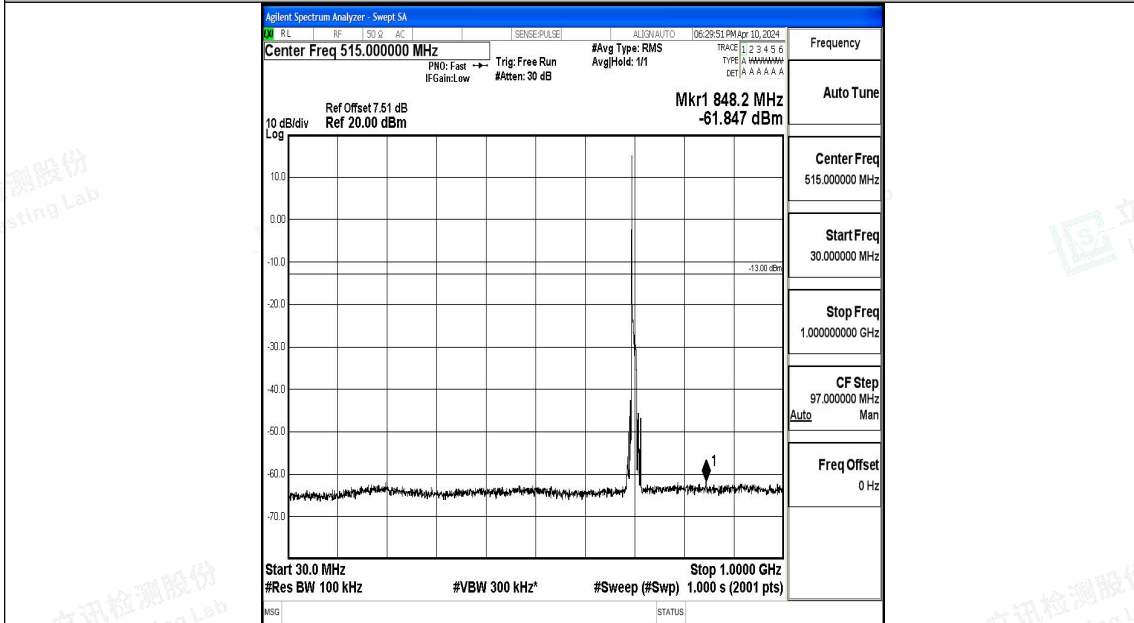

Band12_10MHz_16QAM_23095_1RB#0_0.15~30_0.15~30

Band12_10MHz_16QAM_23095_1RB#0_30~1000_30~1000