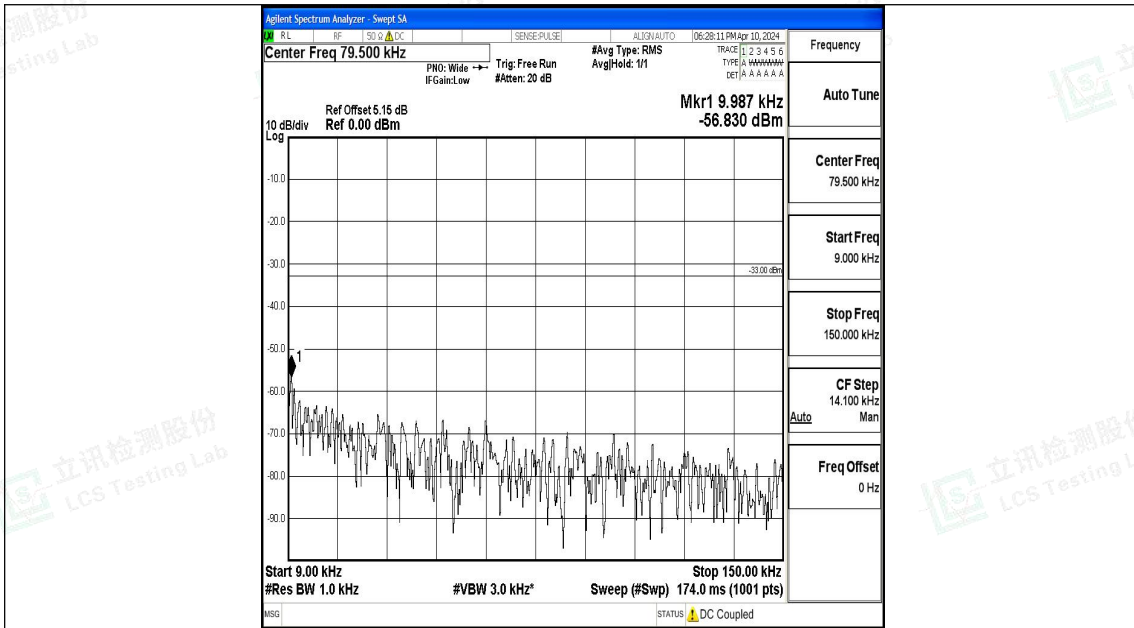

Band12_5MHz_16QAM_23155_1RB#0_0.15~30_0.15~30

Band12_5MHz_16QAM_23155_1RB#0_30~1000_30~1000

Band12_5MHz_16QAM_23155_1RB#0_1000~3000_1000~3000

Band12_5MHz_16QAM_23155_1RB#0_3000~10000_3000~10000

Band12_10MHz_QPSK_23060_1RB#0_0.009~0.15_0.009~0.15