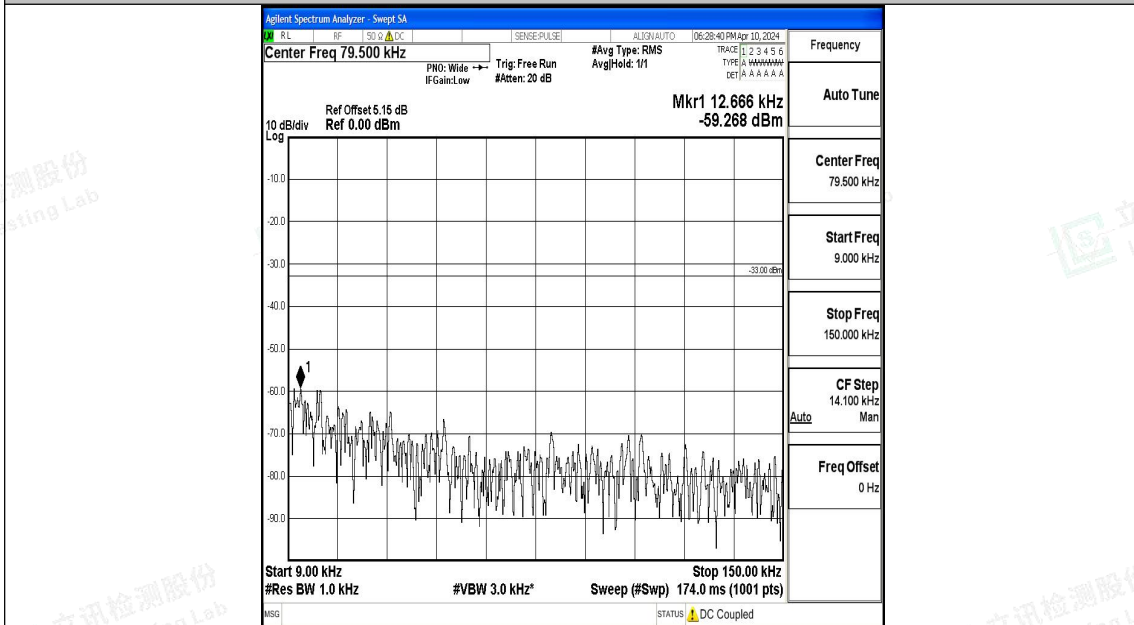

Band12_10MHz_QPSK_23060_1RB#0_0.15~30_0.15~30

Band12_10MHz_QPSK_23060_1RB#0_30~1000_30~1000

Band12_10MHz_QPSK_23060_1RB#0_1000~3000_1000~3000

Band12_10MHz_QPSK_23060_1RB#0_3000~10000_3000~10000

Band12_10MHz_16QAM_23060_1RB#0_0.009~0.15_0.009~0.15