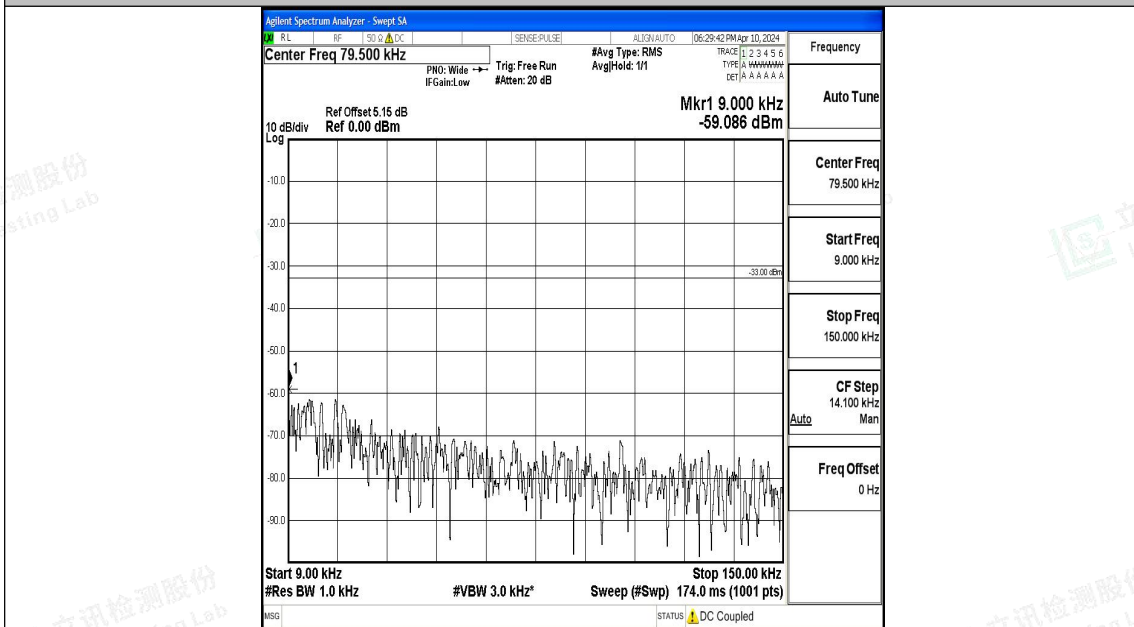

Band12_10MHz_QPSK_23095_1RB#0_0.15~30_0.15~30

Band12_10MHz_QPSK_23095_1RB#0_30~1000_30~1000

Band12_10MHz_QPSK_23095_1RB#0_1000~3000_1000~3000

Band12_10MHz_QPSK_23095_1RB#0_3000~10000_3000~10000

Band12_10MHz_16QAM_23095_1RB#0_0.009~0.15_0.009~0.15