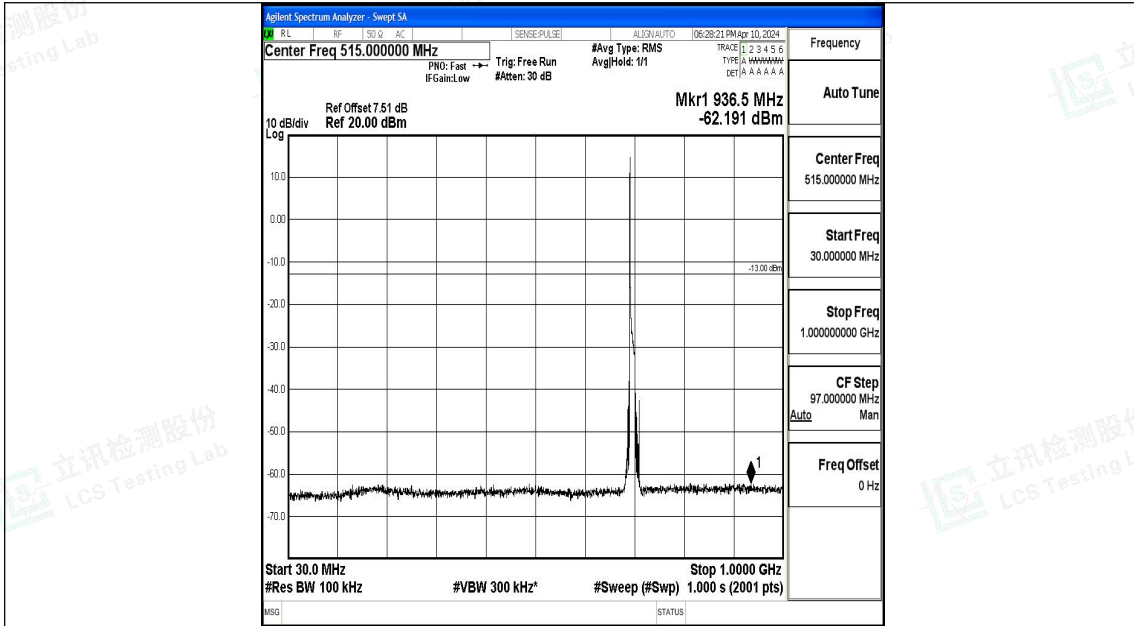

Band12_10MHz_QPSK_23060_1RB#0_0.15~30_0.15~30

Band12_10MHz_QPSK_23060_1RB#0_30~1000_30~1000