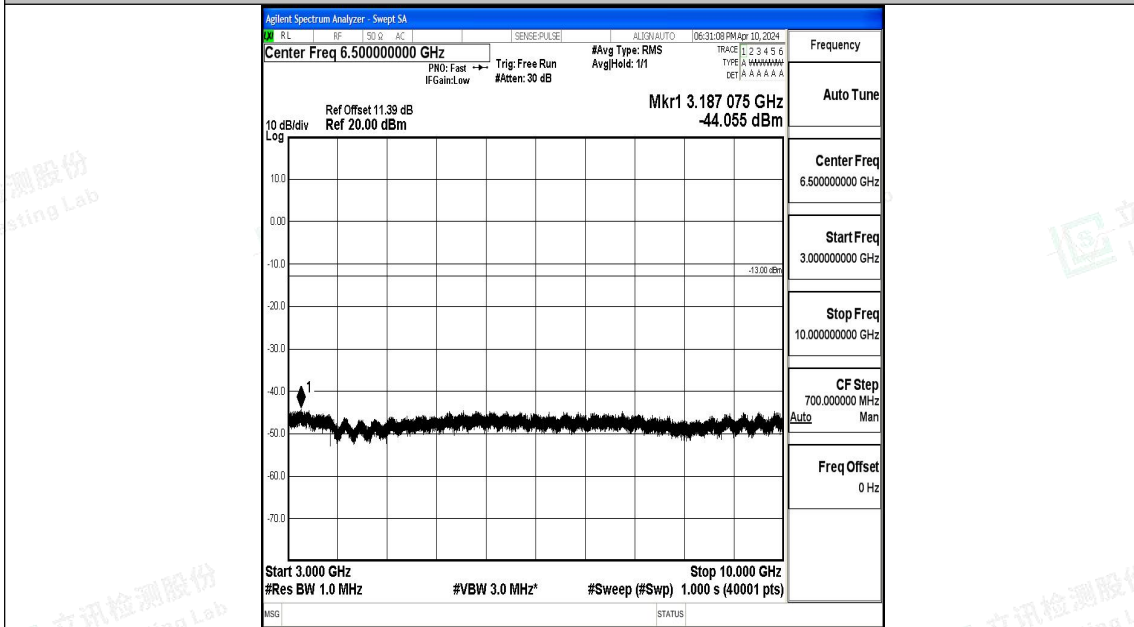

Band12_10MHz_16QAM_23130_1RB#0_0.15~30_0.15~30

Band12_10MHz_16QAM_23130_1RB#0_30~1000_30~1000

Band12_10MHz_16QAM_23130_1RB#0_1000~3000_1000~3000

Band12_10MHz_16QAM_23130_1RB#0_3000~10000_3000~10000