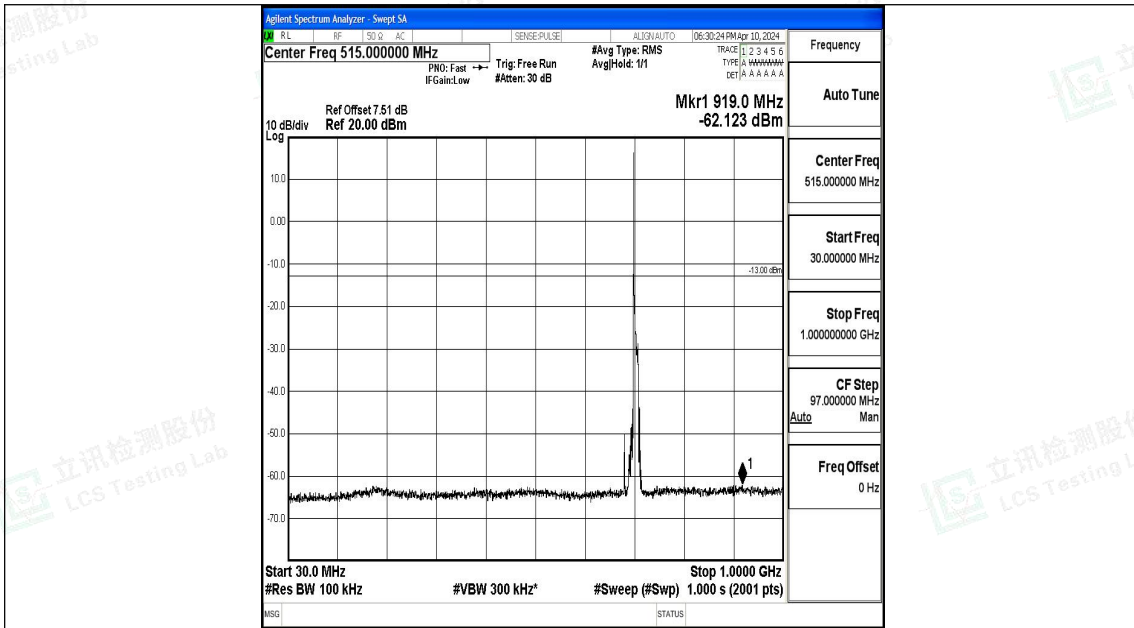

Band12_10MHz_QPSK_23130_1RB#0_0.15~30_0.15~30

Band12_10MHz_QPSK_23130_1RB#0_30~1000_30~1000