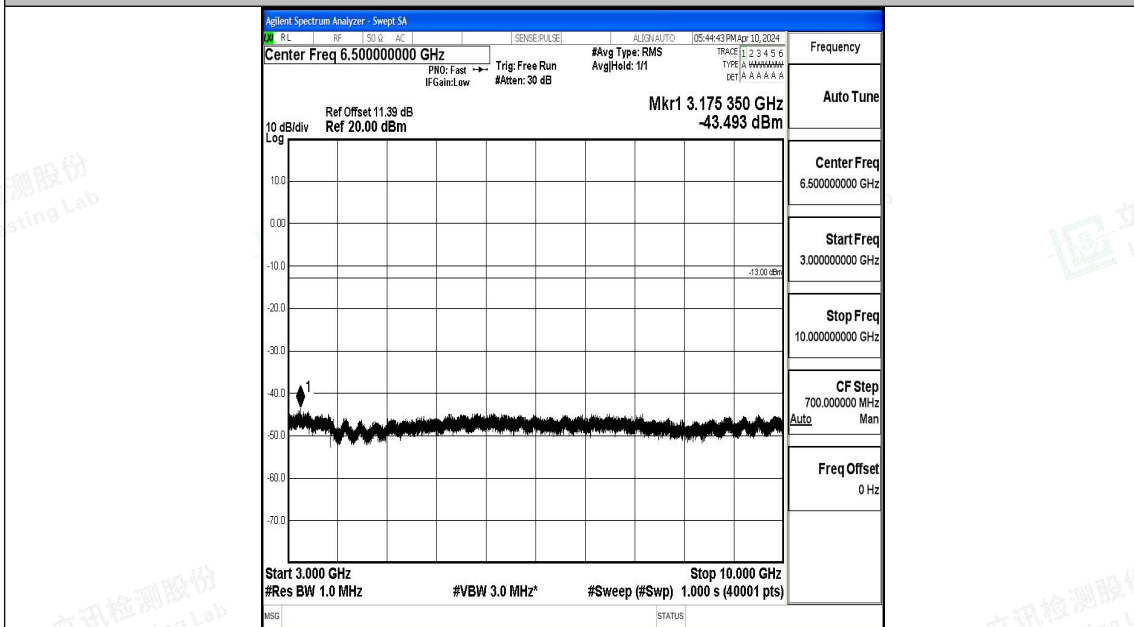

Band12\_3MHz\_16QAM\_23165\_1RB#0\_0.15~30\_0.15~30

Band12\_3MHz\_16QAM\_23165\_1RB#0\_30~1000\_30~1000

Band12\_3MHz\_16QAM\_23165\_1RB#0\_1000~3000\_1000~3000

Band12\_3MHz\_16QAM\_23165\_1RB#0\_3000~10000\_3000~10000