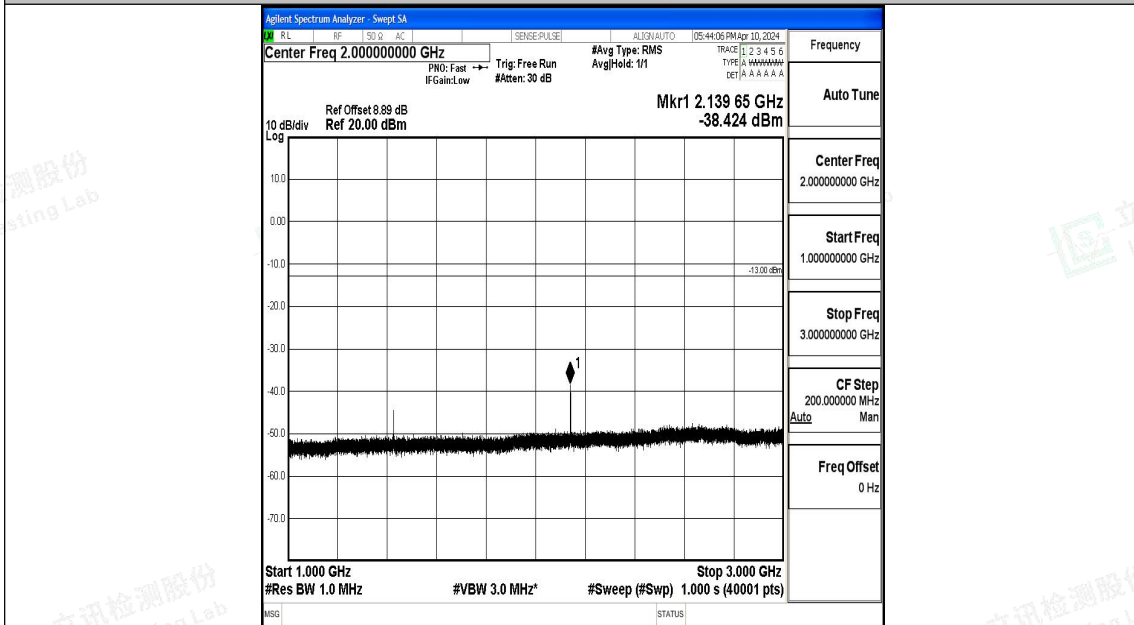

Band12_3MHz_QPSK_23165_1RB#0_30~1000_30~1000

Band12_3MHz_QPSK_23165_1RB#0_1000~3000_1000~3000