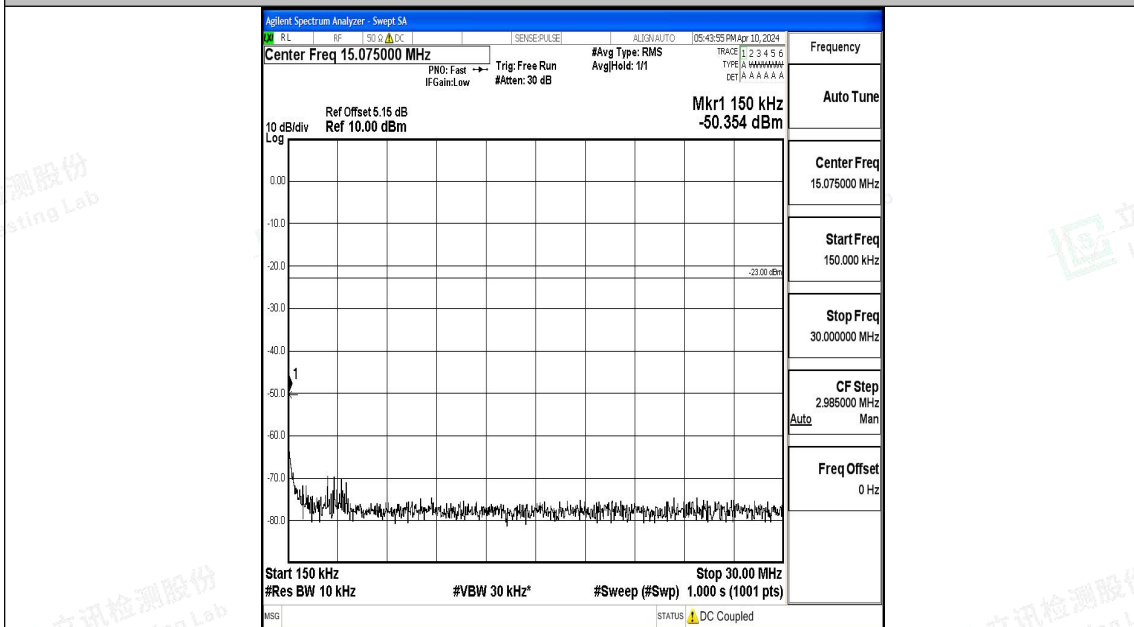

Band12\_3MHz\_16QAM\_23095\_1RB#0\_1000~3000\_1000~3000

Band12\_3MHz\_16QAM\_23095\_1RB#0\_3000~10000\_3000~10000

Band12\_3MHz\_QPSK\_23165\_1RB#0\_0.009~0.15\_0.009~0.15

Band12\_3MHz\_QPSK\_23165\_1RB#0\_0.15~30\_0.15~30