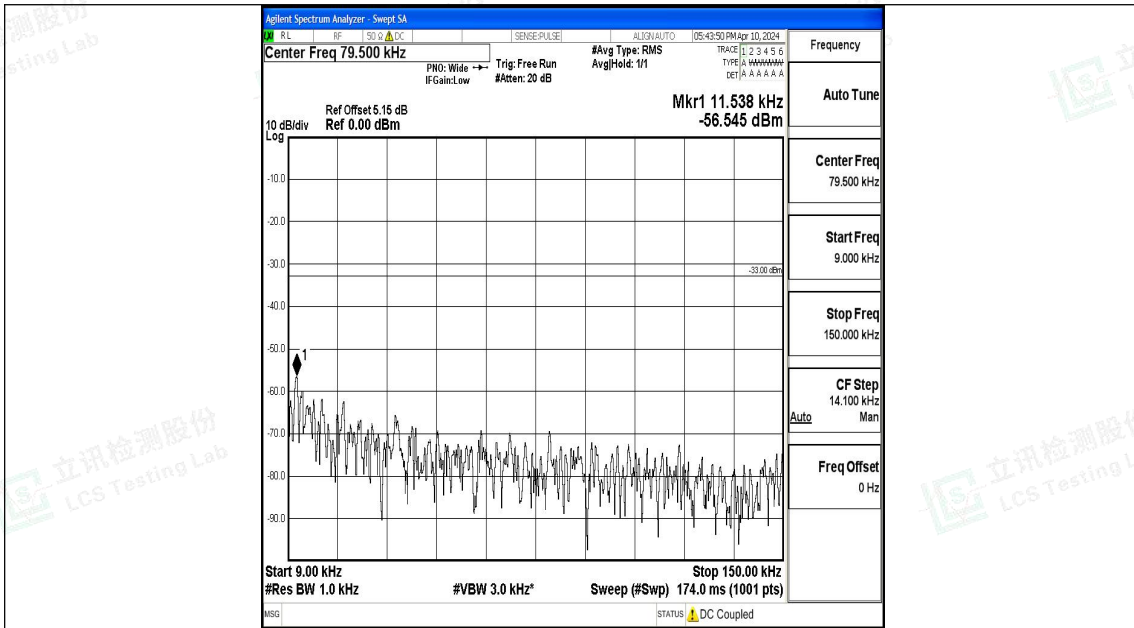

Band12_3MHz_16QAM_23095_1RB#0_3000~10000_3000~10000

Band12_3MHz_QPSK_23165_1RB#0_0.009~0.15_0.009~0.15