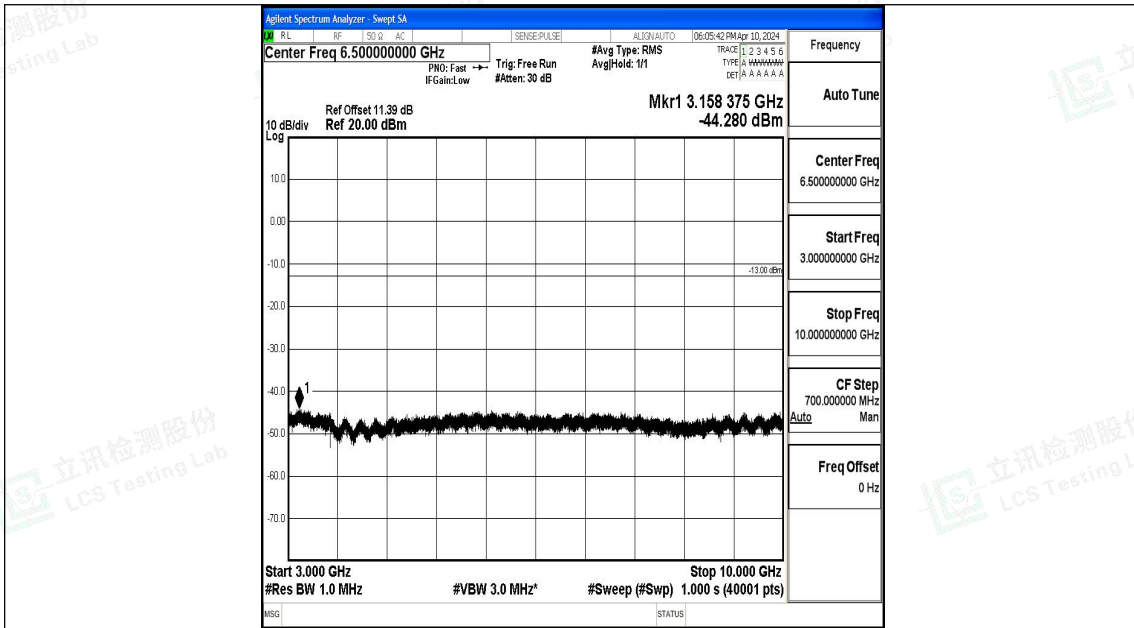

Band12\_5MHz\_QPSK\_23035\_1RB#0\_0.009~0.15\_0.009~0.15

Band12\_5MHz\_QPSK\_23035\_1RB#0\_0.15~30\_0.15~30

Band12\_5MHz\_QPSK\_23035\_1RB#0\_30~1000\_30~1000

Band12\_5MHz\_QPSK\_23035\_1RB#0\_1000~3000\_1000~3000