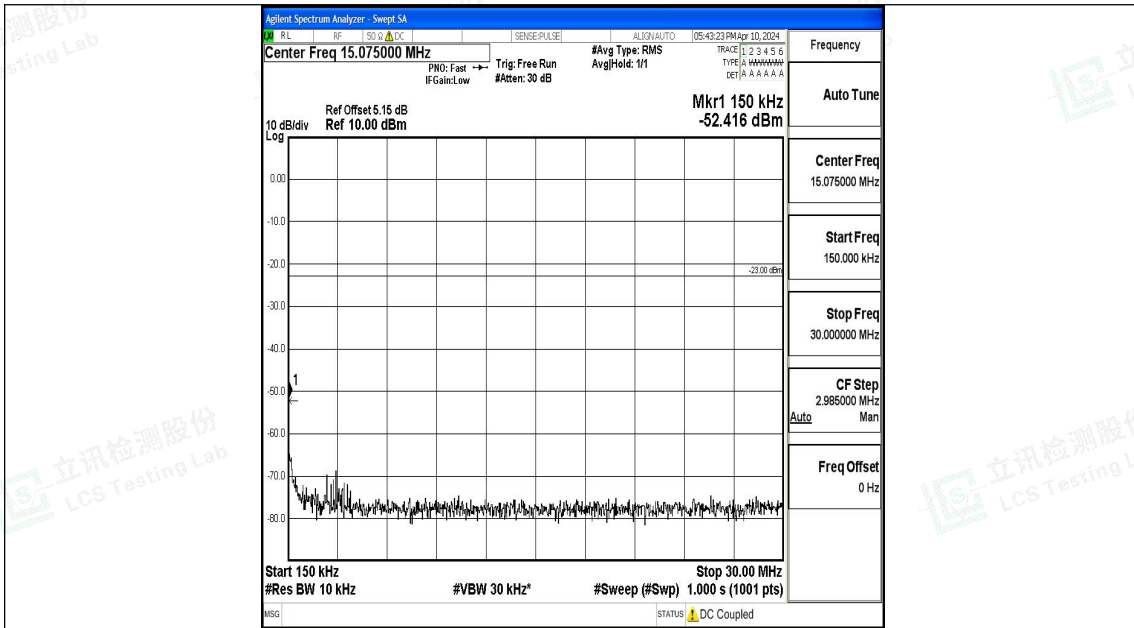

Band12\_3MHz\_QPSK\_23095\_1RB#0\_3000~10000\_3000~10000

Band12\_3MHz\_16QAM\_23095\_1RB#0\_0.009~0.15\_0.009~0.15

Band12\_3MHz\_16QAM\_23095\_1RB#0\_0.15~30\_0.15~30

Band12\_3MHz\_16QAM\_23095\_1RB#0\_30~1000\_30~1000