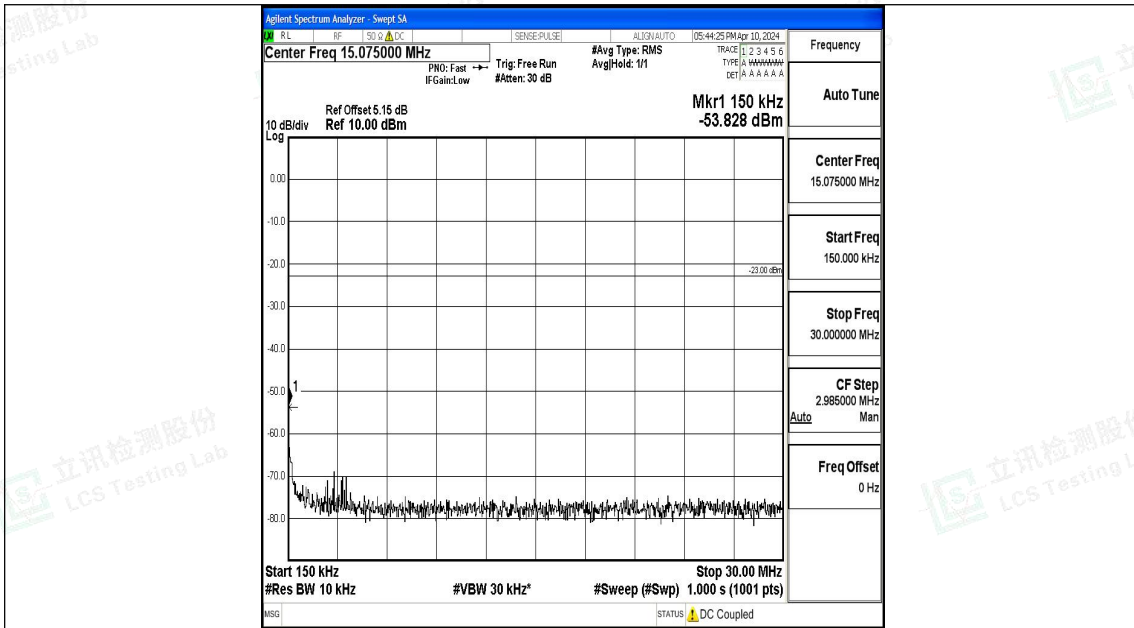

Band12\_3MHz\_QPSK\_23165\_1RB#0\_30~1000\_30~1000

Band12\_3MHz\_QPSK\_23165\_1RB#0\_1000~3000\_1000~3000

Band12\_3MHz\_QPSK\_23165\_1RB#0\_3000~10000\_3000~10000

Band12\_3MHz\_16QAM\_23165\_1RB#0\_0.009~0.15\_0.009~0.15