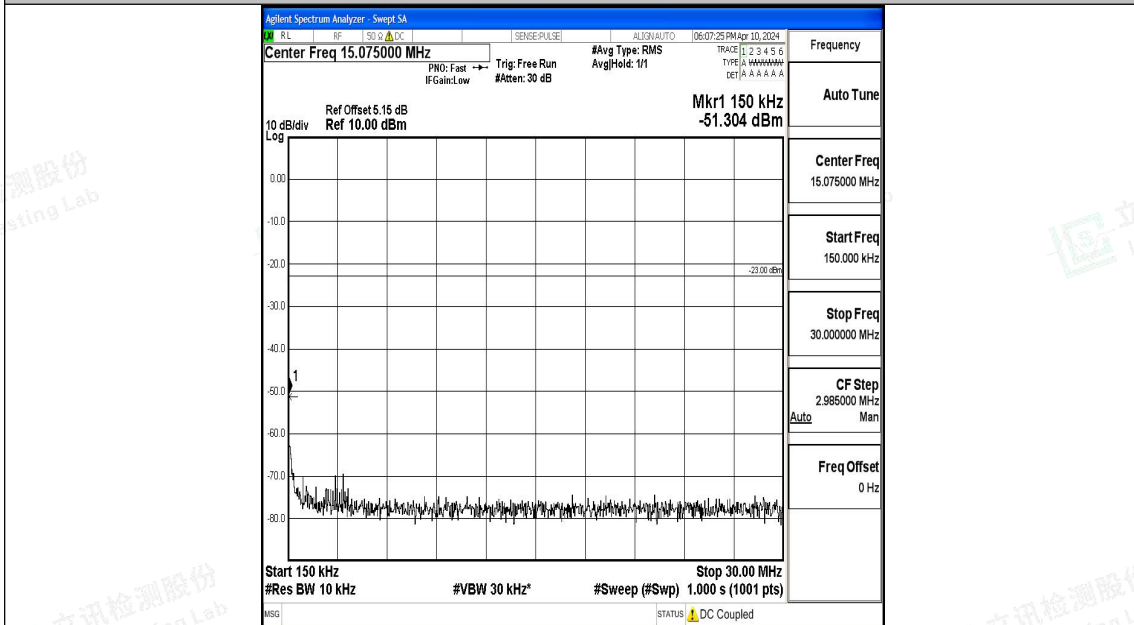

Band12\_5MHz\_16QAM\_23095\_1RB#0\_1000~3000\_1000~3000

Band12\_5MHz\_16QAM\_23095\_1RB#0\_3000~10000\_3000~10000

Band12\_5MHz\_QPSK\_23155\_1RB#0\_0.009~0.15\_0.009~0.15

Band12\_5MHz\_QPSK\_23155\_1RB#0\_0.15~30\_0.15~30