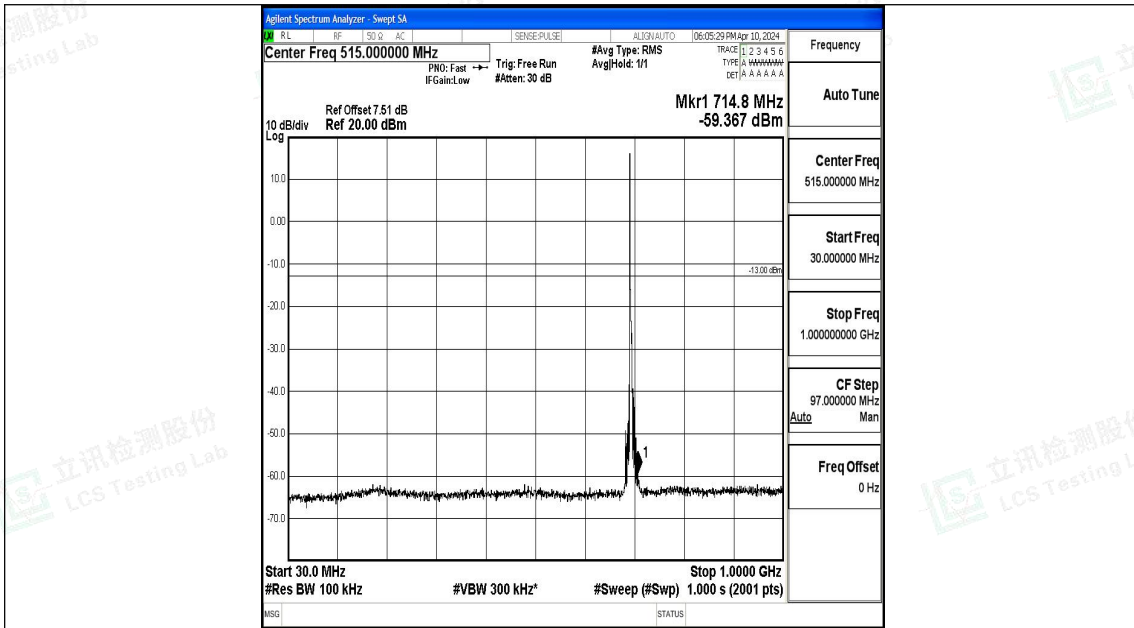

Band12_5MHz_QPSK_23035_1RB#0_0.15~30_0.15~30

Band12_5MHz_QPSK_23035_1RB#0_30~1000_30~1000