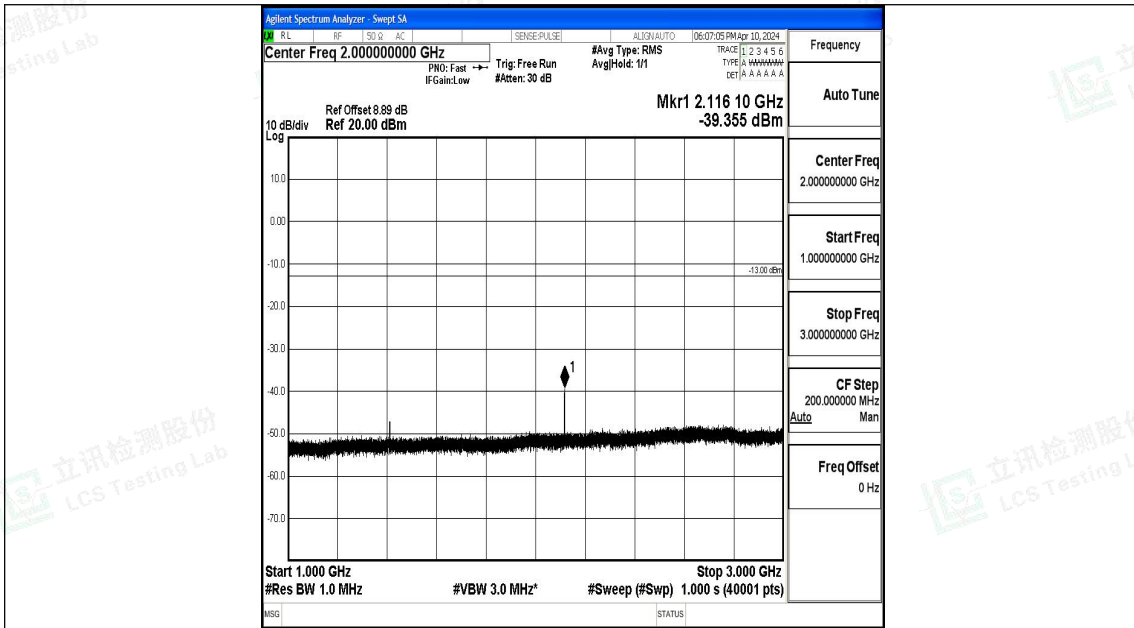

Band12\_5MHz\_QPSK\_23095\_1RB#0\_30~1000\_30~1000

Band12\_5MHz\_QPSK\_23095\_1RB#0\_1000~3000\_1000~3000

Band12\_5MHz\_16QAM\_23095\_1RB#0\_0.15~30\_0.15~30

Band12\_5MHz\_16QAM\_23095\_1RB#0\_30~1000\_30~1000