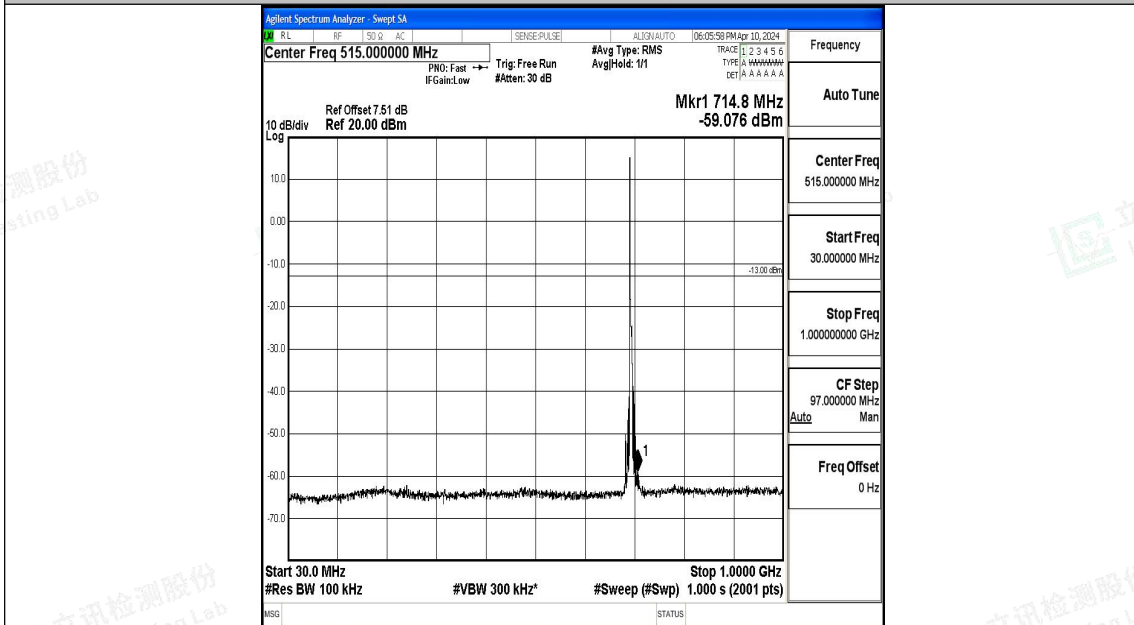

Band12\_5MHz\_QPSK\_23035\_1RB#0\_3000~10000\_3000~10000

Band12\_5MHz\_16QAM\_23035\_1RB#0\_0.009~0.15\_0.009~0.15

Band12\_5MHz\_16QAM\_23035\_1RB#0\_0.15~30\_0.15~30

Band12\_5MHz\_16QAM\_23035\_1RB#0\_30~1000\_30~1000