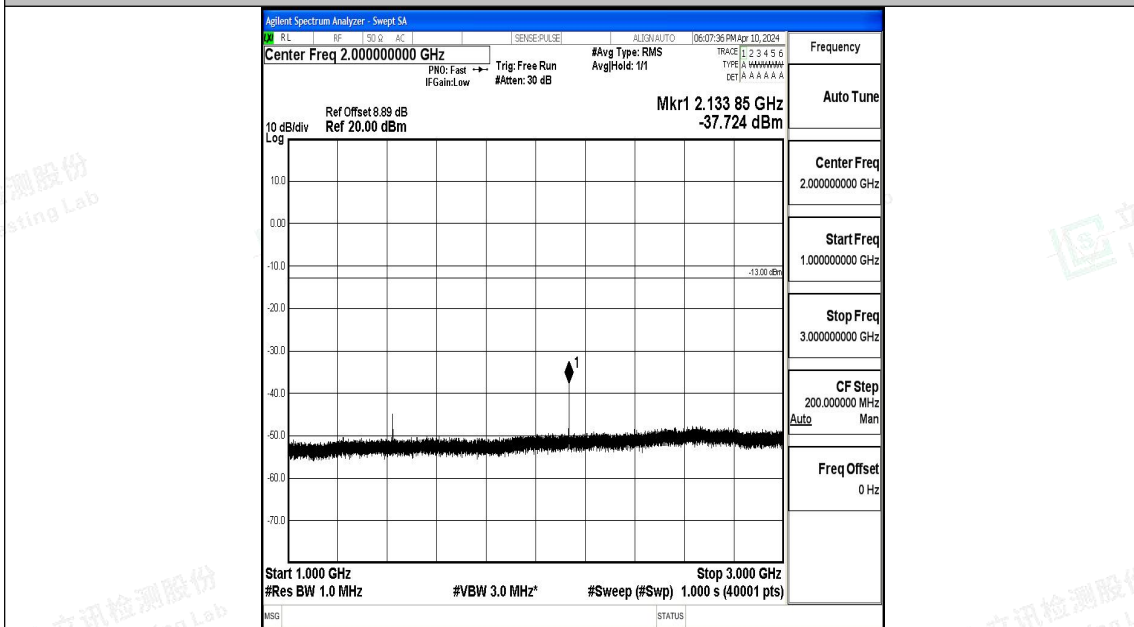

Band12_5MHz_QPSK_23155_1RB#0_30~1000_30~1000

Band12_5MHz_QPSK_23155_1RB#0_1000~3000_1000~3000