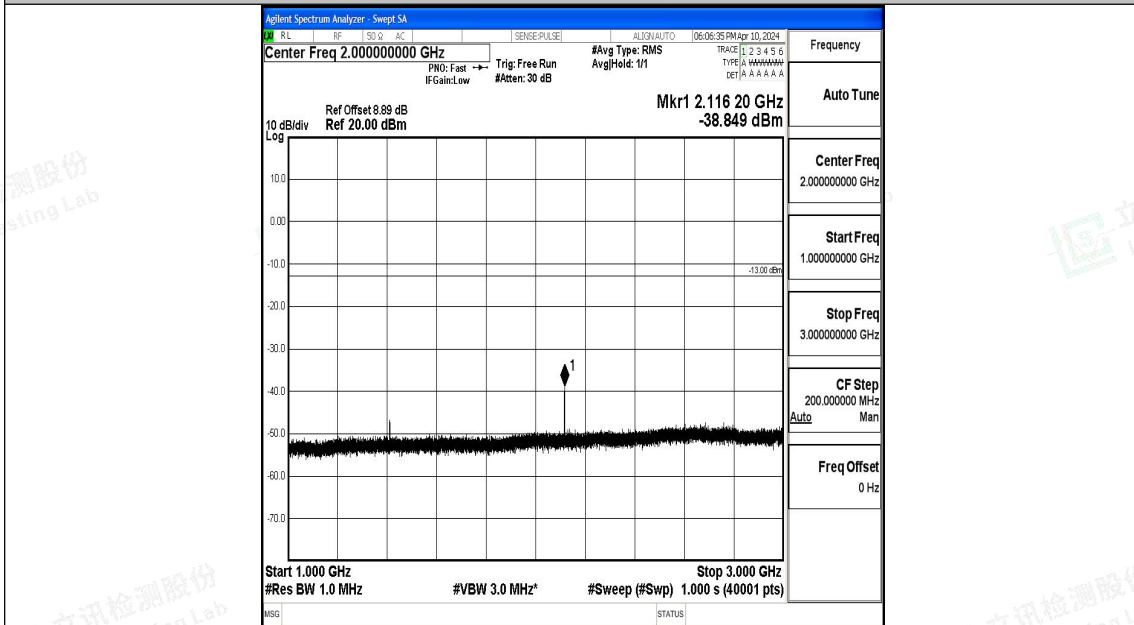

Band12_5MHz_QPSK_23095_1RB#0_30~1000_30~1000

Band12_5MHz_QPSK_23095_1RB#0_1000~3000_1000~3000