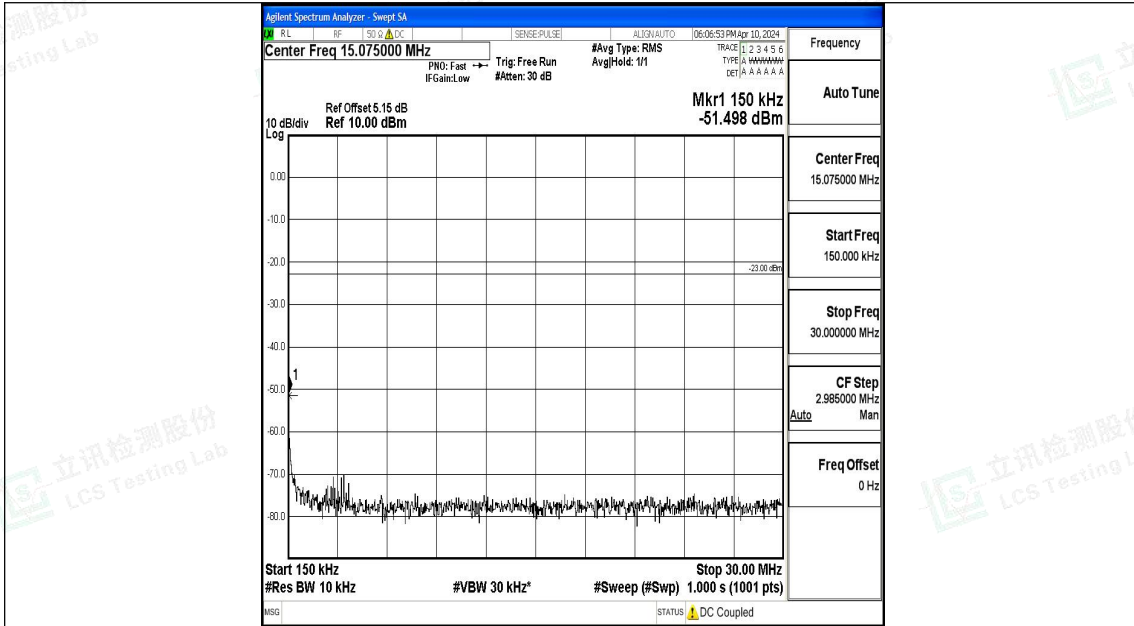

Band12\_5MHz\_QPSK\_23095\_1RB#0\_30~1000\_30~1000

Band12\_5MHz\_QPSK\_23095\_1RB#0\_1000~3000\_1000~3000

Band12\_5MHz\_16QAM\_23095\_1RB#0\_0.15~30\_0.15~30

Band12\_5MHz\_16QAM\_23095\_1RB#0\_30~1000\_30~1000