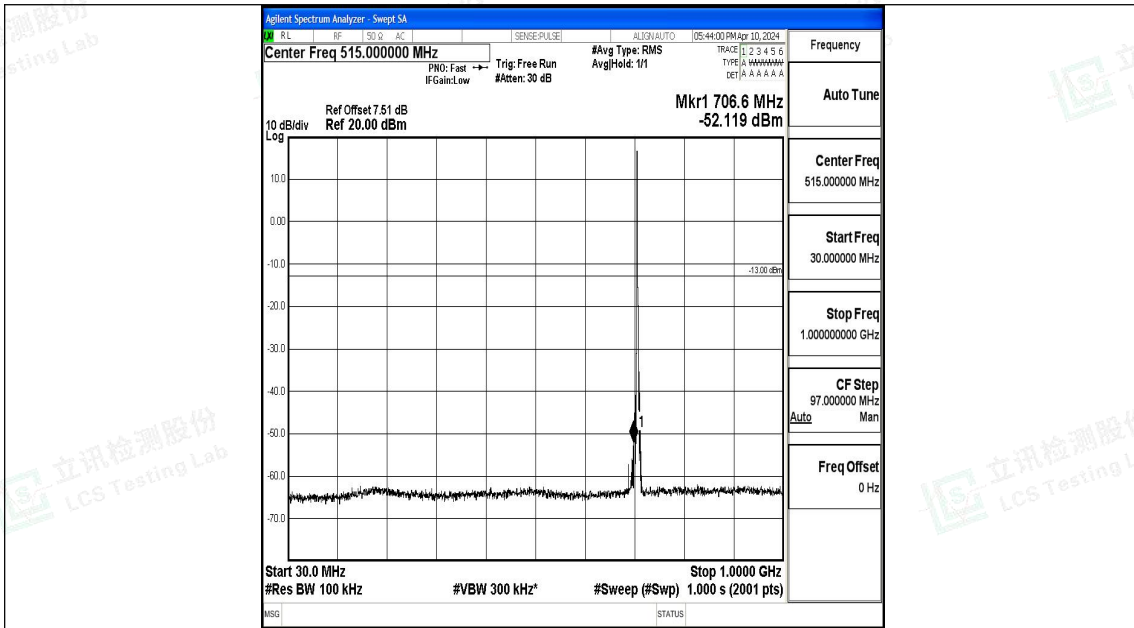

Band12\_3MHz\_16QAM\_23095\_1RB#0\_1000~3000\_1000~3000

Band12\_3MHz\_16QAM\_23095\_1RB#0\_3000~10000\_3000~10000

Band12\_3MHz\_QPSK\_23165\_1RB#0\_0.009~0.15\_0.009~0.15

Band12\_3MHz\_QPSK\_23165\_1RB#0\_0.15~30\_0.15~30