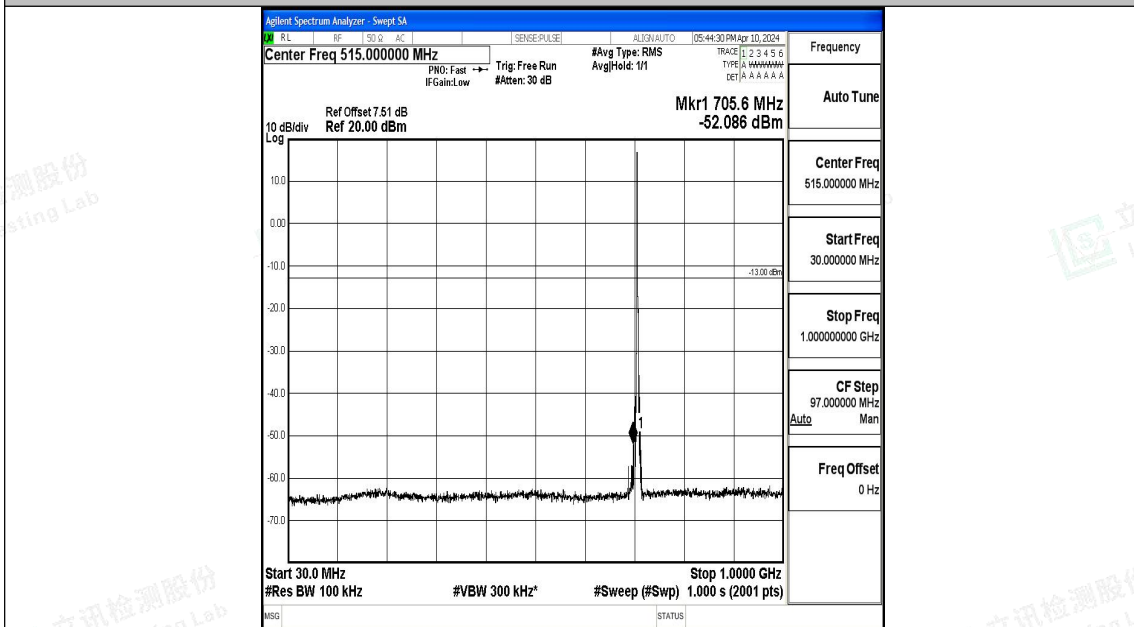

Band12_3MHz_16QAM_23165_1RB#0_0.15~30_0.15~30

Band12_3MHz_16QAM_23165_1RB#0_30~1000_30~1000