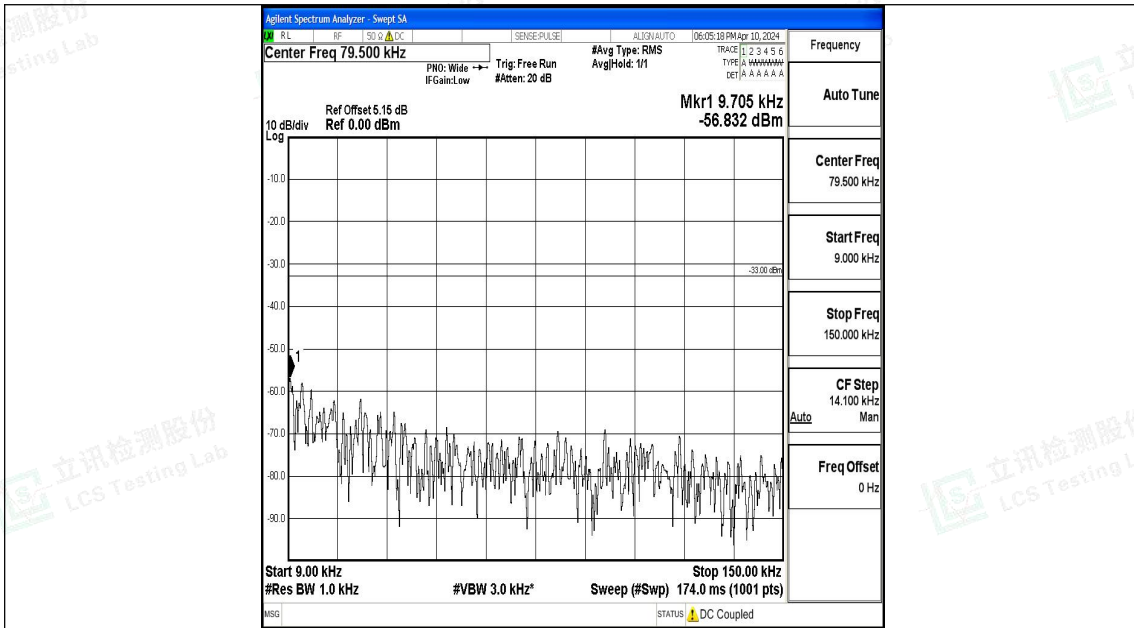

Band12\_3MHz\_16QAM\_23165\_1RB#0\_0.15~30\_0.15~30

Band12\_3MHz\_16QAM\_23165\_1RB#0\_30~1000\_30~1000

Band12\_3MHz\_16QAM\_23165\_1RB#0\_1000~3000\_1000~3000

Band12\_3MHz\_16QAM\_23165\_1RB#0\_3000~10000\_3000~10000