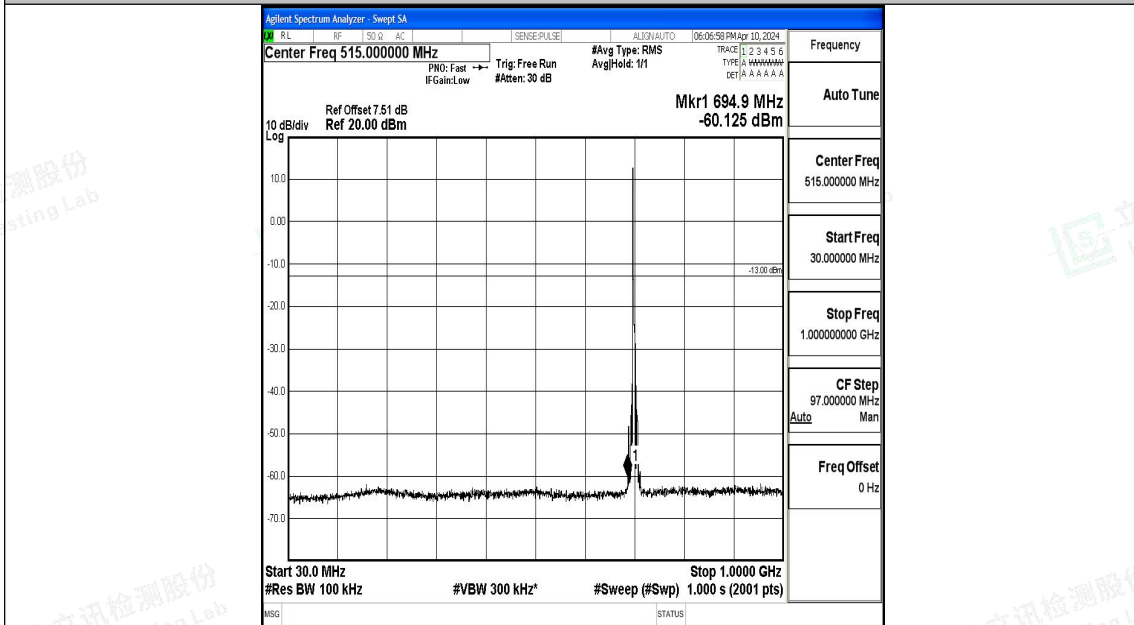

Band12\_5MHz\_QPSK\_23095\_1RB#0\_30~1000\_30~1000

Band12\_5MHz\_QPSK\_23095\_1RB#0\_1000~3000\_1000~3000

Band12\_5MHz\_16QAM\_23095\_1RB#0\_0.15~30\_0.15~30

Band12\_5MHz\_16QAM\_23095\_1RB#0\_30~1000\_30~1000