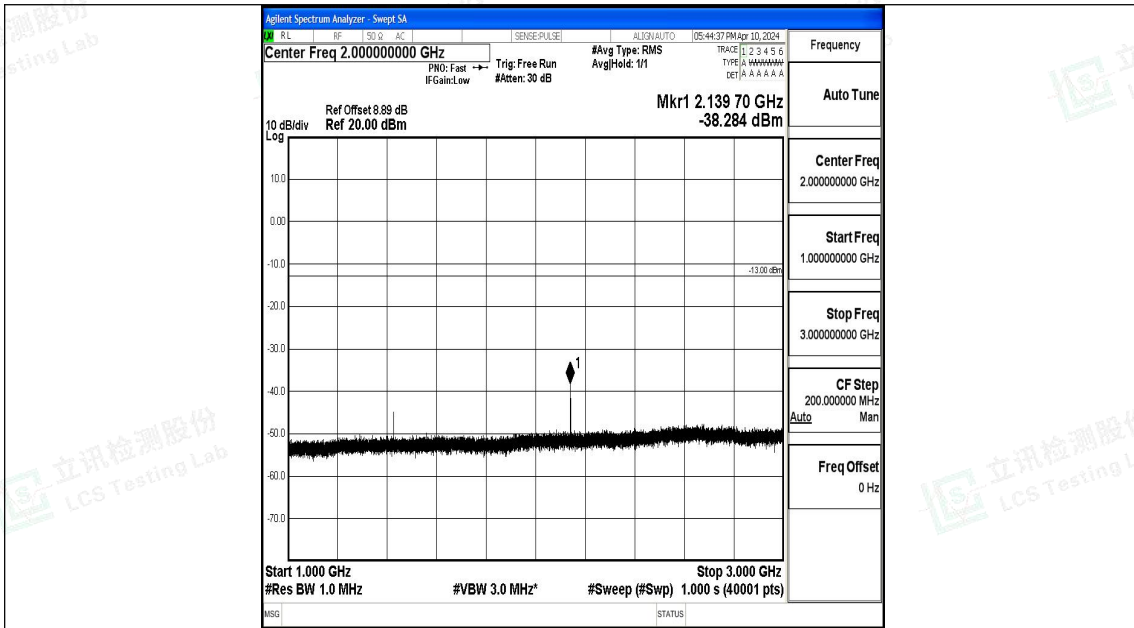

Band12_3MHz_16QAM_23165_1RB#0_30~1000_30~1000

Band12_3MHz_16QAM_23165_1RB#0_1000~3000_1000~3000