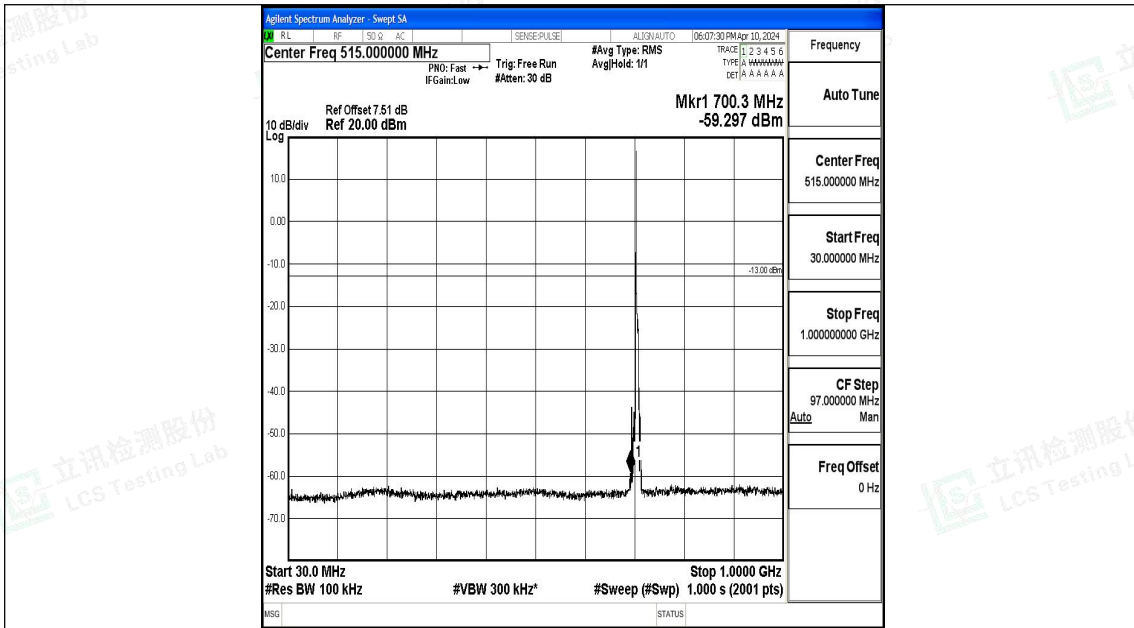

Band12\_5MHz\_16QAM\_23095\_1RB#0\_1000~3000\_1000~3000

Band12\_5MHz\_16QAM\_23095\_1RB#0\_3000~10000\_3000~10000

Band12\_5MHz\_QPSK\_23155\_1RB#0\_0.009~0.15\_0.009~0.15

Band12\_5MHz\_QPSK\_23155\_1RB#0\_0.15~30\_0.15~30