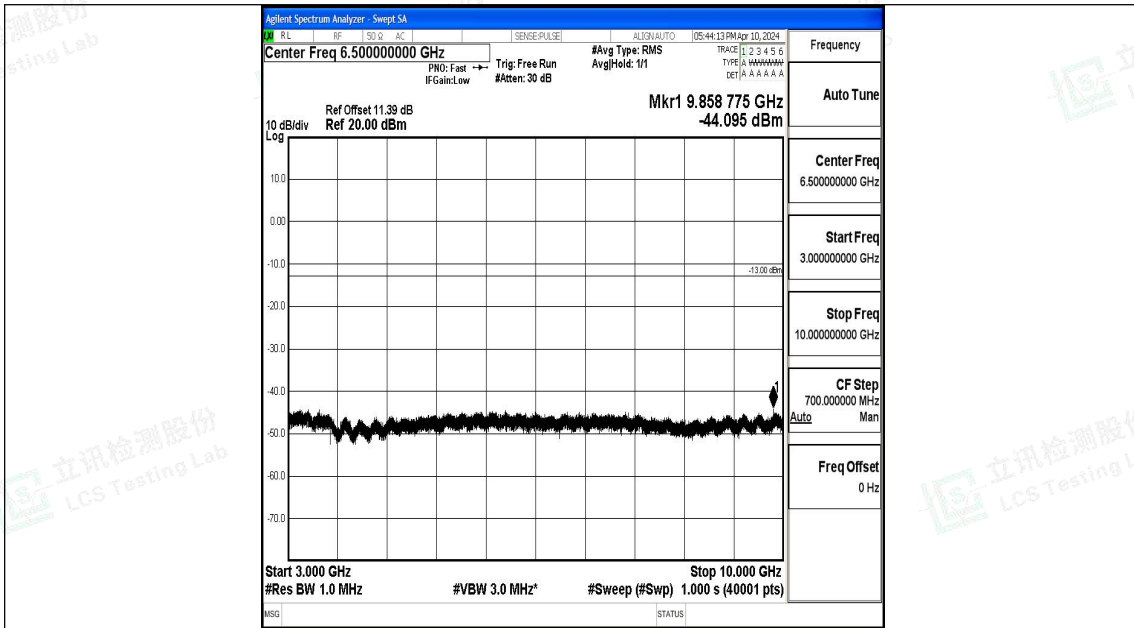

Band12_3MHz_QPSK_23165_1RB#0_1000~3000_1000~3000

Band12_3MHz_QPSK_23165_1RB#0_3000~10000_3000~10000