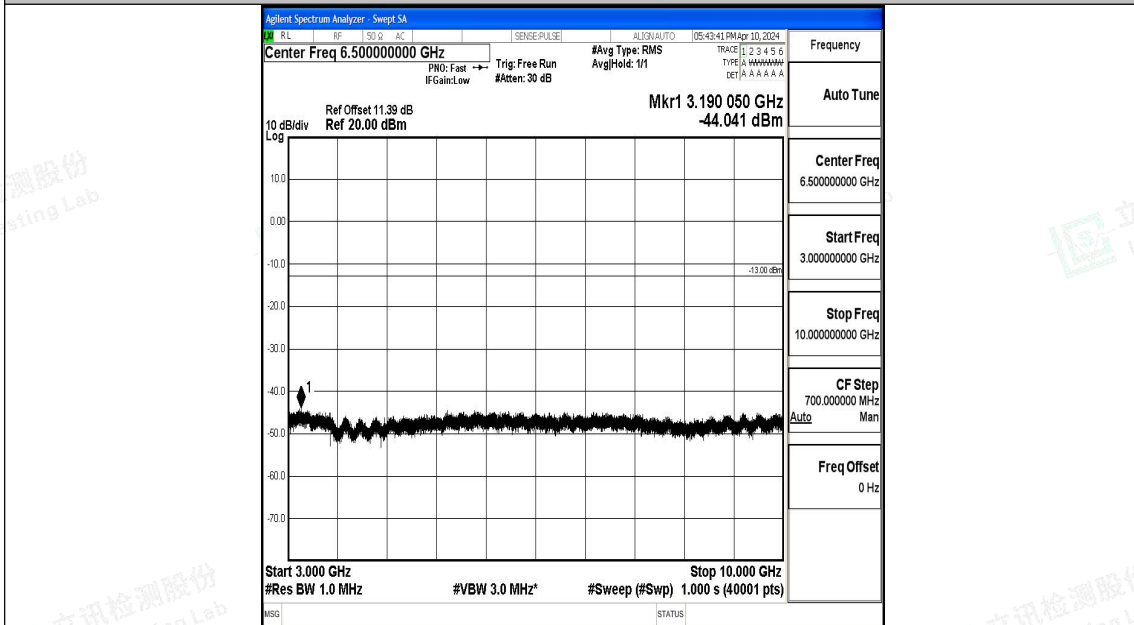

Band12_3MHz_16QAM_23095_1RB#0_1000~3000_1000~3000

Band12_3MHz_16QAM_23095_1RB#0_3000~10000_3000~10000