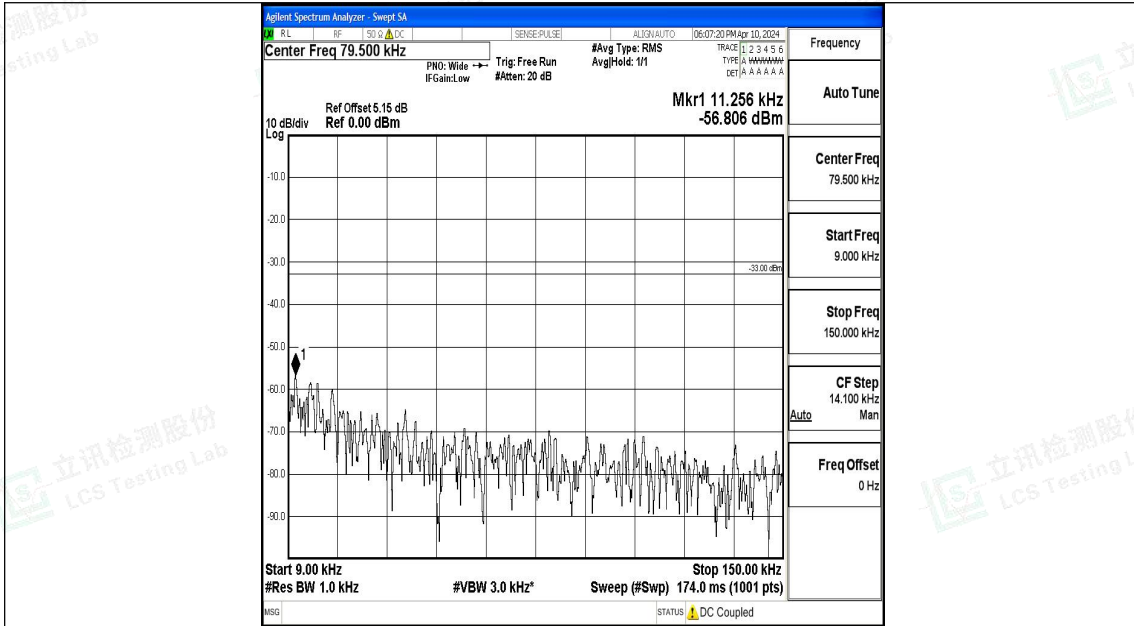

Band12_5MHz_16QAM_23095_1RB#0_3000~10000_3000~10000

Band12_5MHz_QPSK_23155_1RB#0_0.009~0.15_0.009~0.15