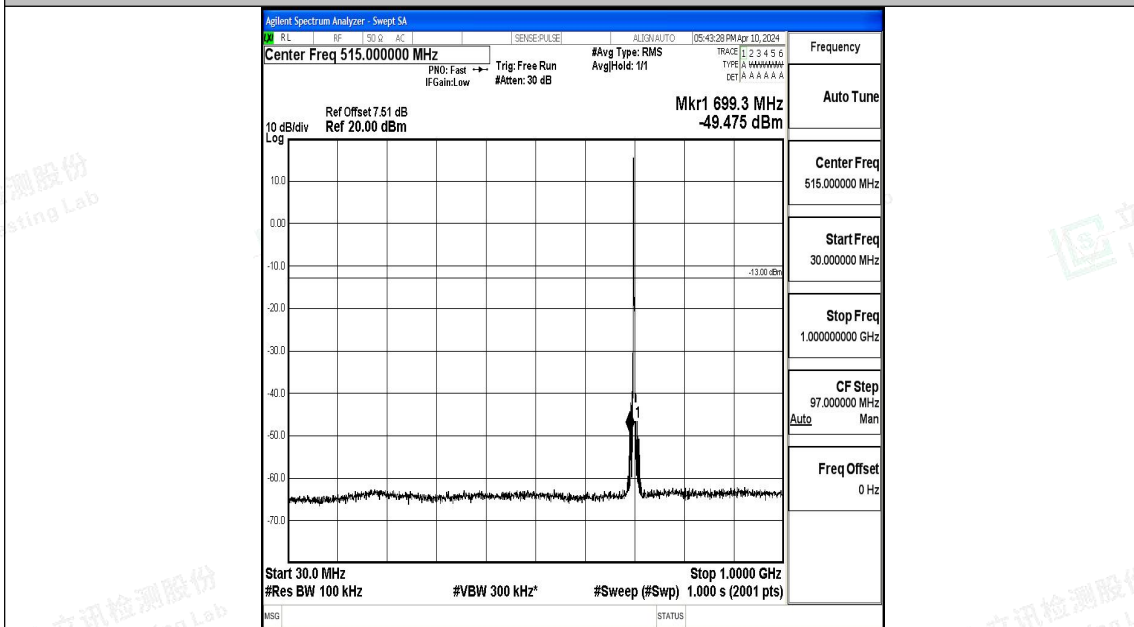

Band12\_3MHz\_QPSK\_23095\_1RB#0\_3000~10000\_3000~10000

Band12\_3MHz\_16QAM\_23095\_1RB#0\_0.009~0.15\_0.009~0.15

Band12\_3MHz\_16QAM\_23095\_1RB#0\_0.15~30\_0.15~30

Band12\_3MHz\_16QAM\_23095\_1RB#0\_30~1000\_30~1000