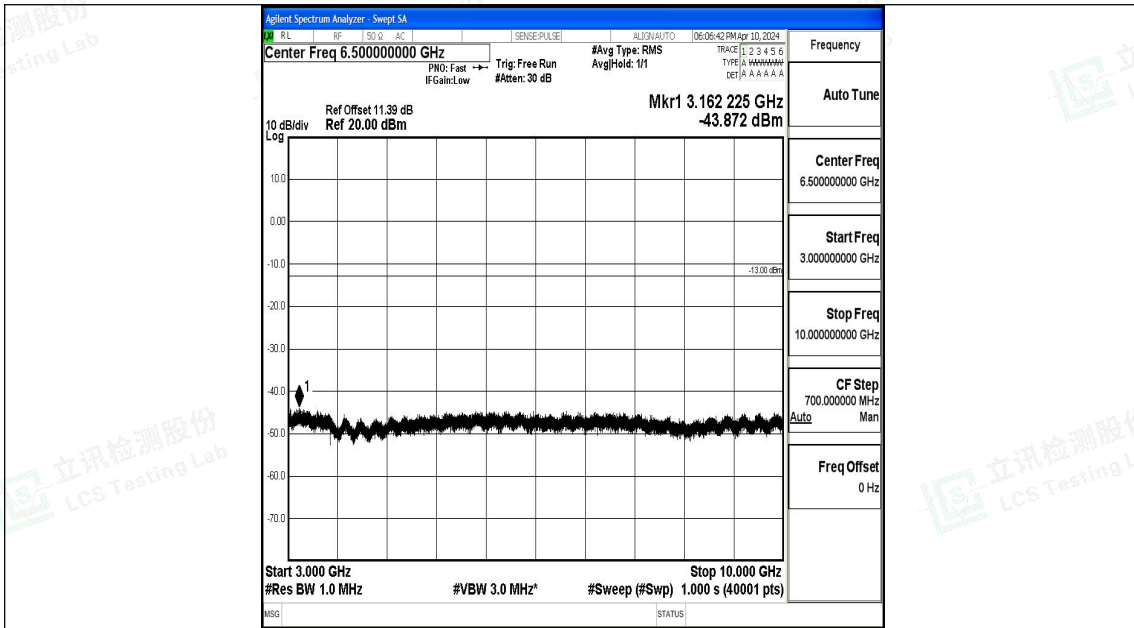

Band12_5MHz_QPSK_23095_1RB#0_1000~3000_1000~3000