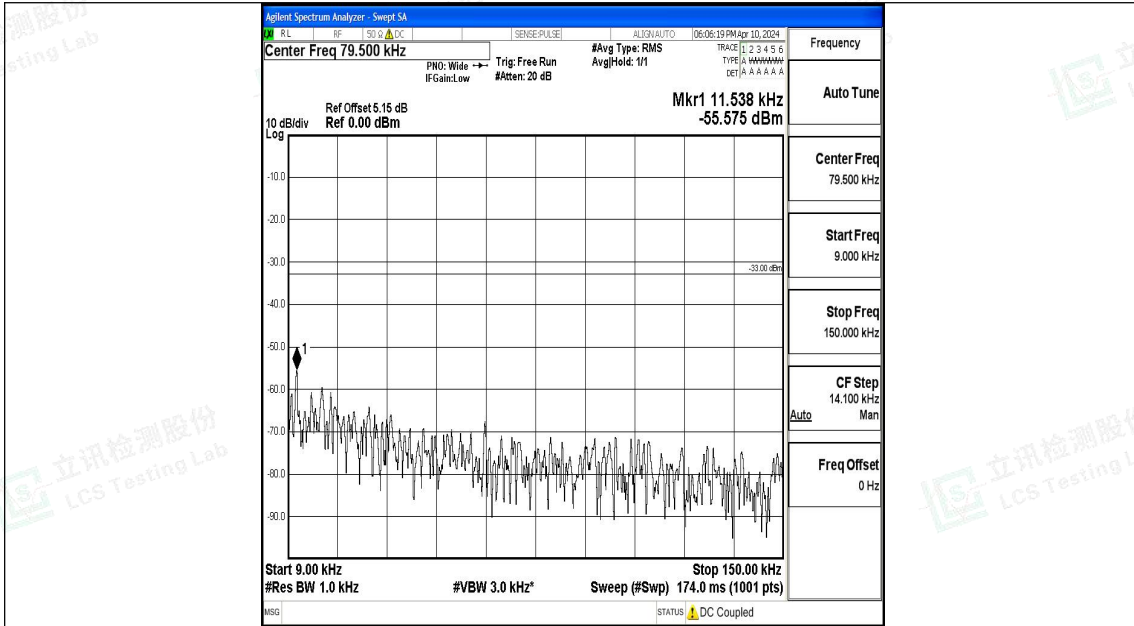

Band12_5MHz_16QAM_23035_1RB#0_3000~10000_3000~10000

Band12_5MHz_QPSK_23095_1RB#0_0.009~0.15_0.009~0.15