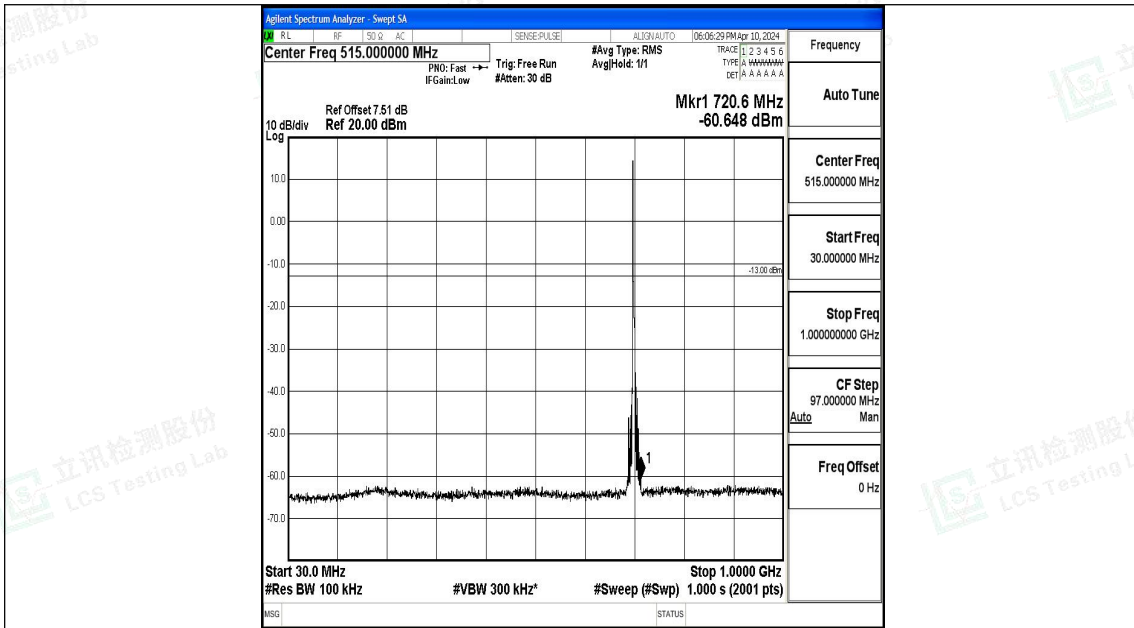

Band12\_5MHz\_16QAM\_23035\_1RB#0\_1000~3000\_1000~3000

Band12\_5MHz\_16QAM\_23035\_1RB#0\_3000~10000\_3000~10000

Band12\_5MHz\_QPSK\_23095\_1RB#0\_0.009~0.15\_0.009~0.15

Band12\_5MHz\_QPSK\_23095\_1RB#0\_0.15~30\_0.15~30