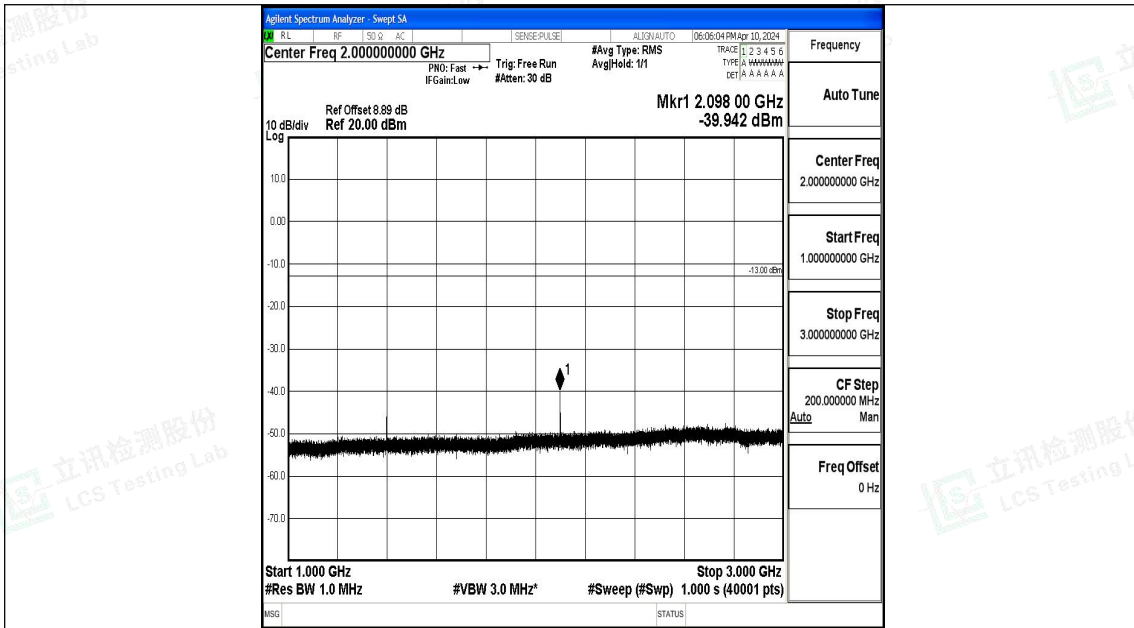

Band12\_5MHz\_QPSK\_23035\_1RB#0\_3000~10000\_3000~10000

Band12\_5MHz\_16QAM\_23035\_1RB#0\_0.009~0.15\_0.009~0.15

Band12\_5MHz\_16QAM\_23035\_1RB#0\_0.15~30\_0.15~30

Band12\_5MHz\_16QAM\_23035\_1RB#0\_30~1000\_30~1000