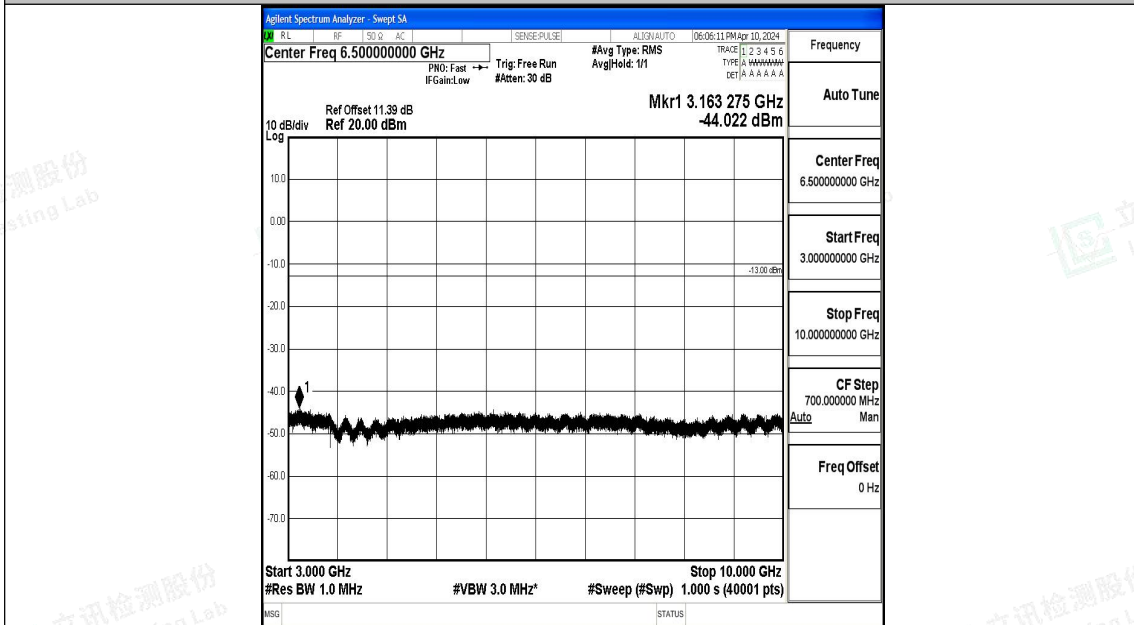

Band12_5MHz_16QAM_23035_1RB#0_1000~3000_1000~3000

Band12_5MHz_16QAM_23035_1RB#0_3000~10000_3000~10000