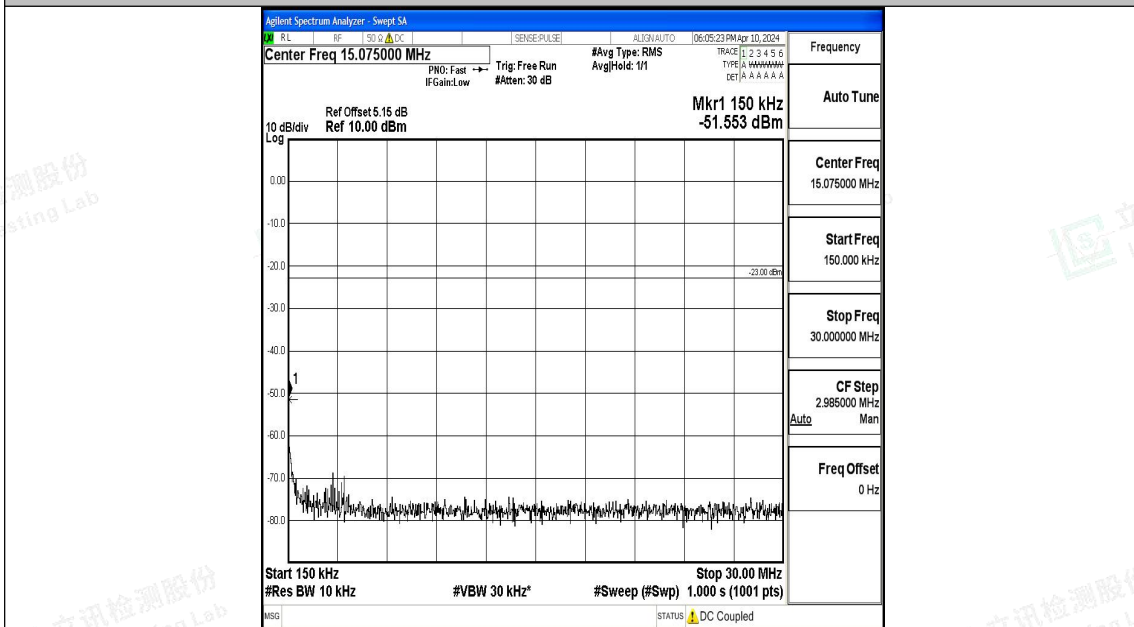

Band12_5MHz_QPSK_23035_1RB#0_0.009~0.15_0.009~0.15

Band12_5MHz_QPSK_23035_1RB#0_0.15~30_0.15~30