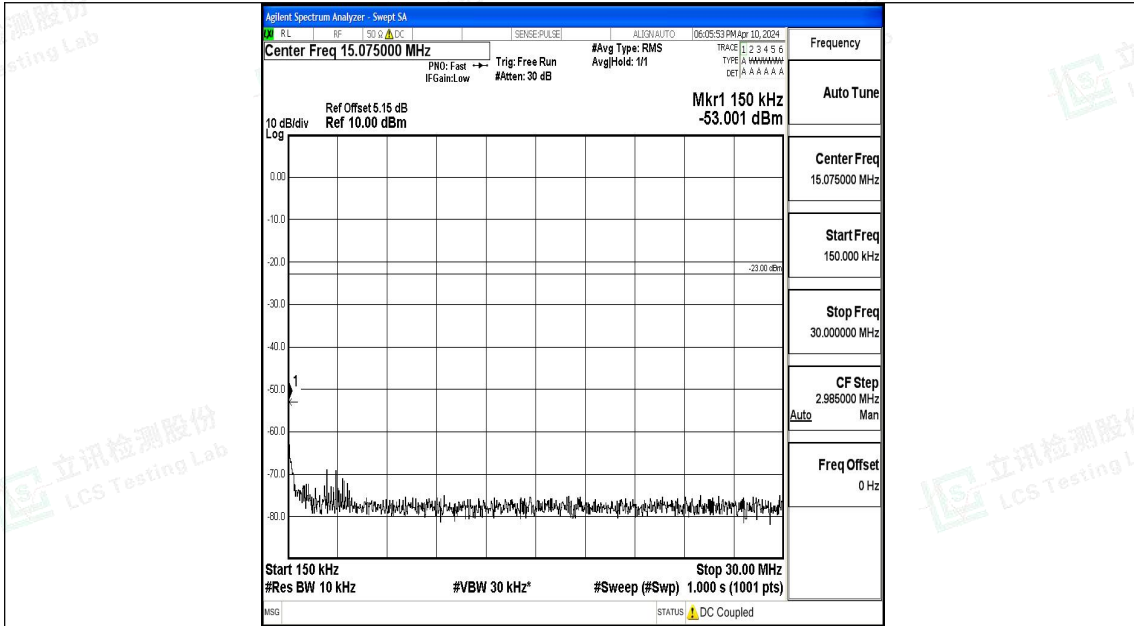

Band12_5MHz_16QAM_23035_1RB#0_0.009~0.15_0.009~0.15

Band12_5MHz_16QAM_23035_1RB#0_0.15~30_0.15~30