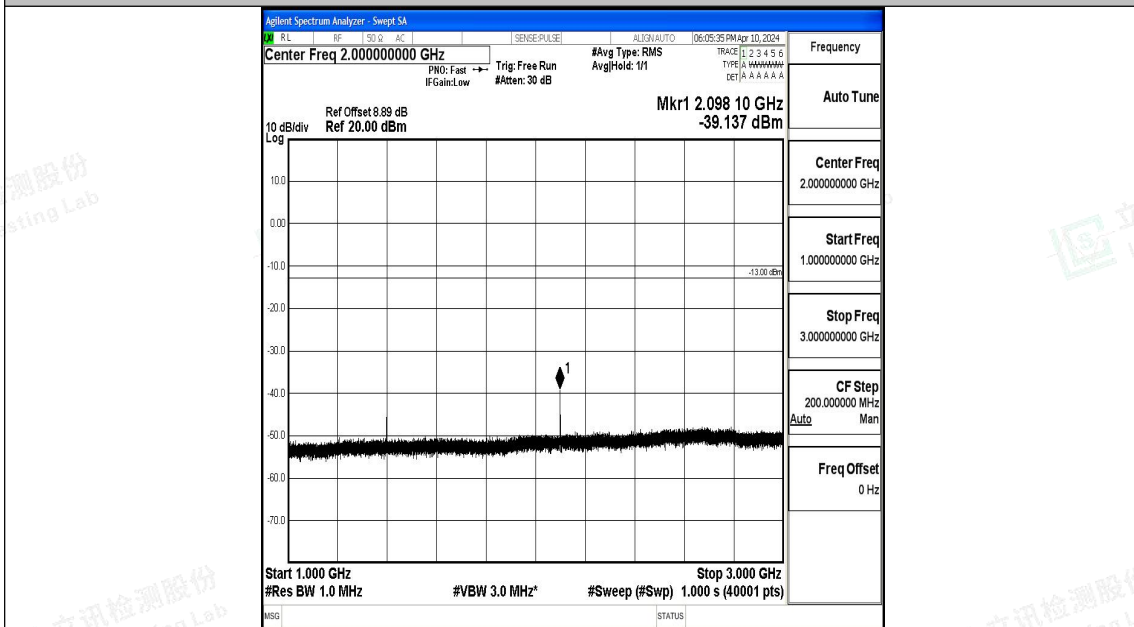

Band12\_5MHz\_QPSK\_23035\_1RB#0\_0.009~0.15\_0.009~0.15

Band12\_5MHz\_QPSK\_23035\_1RB#0\_0.15~30\_0.15~30

Band12\_5MHz\_QPSK\_23035\_1RB#0\_30~1000\_30~1000

Band12\_5MHz\_QPSK\_23035\_1RB#0\_1000~3000\_1000~3000