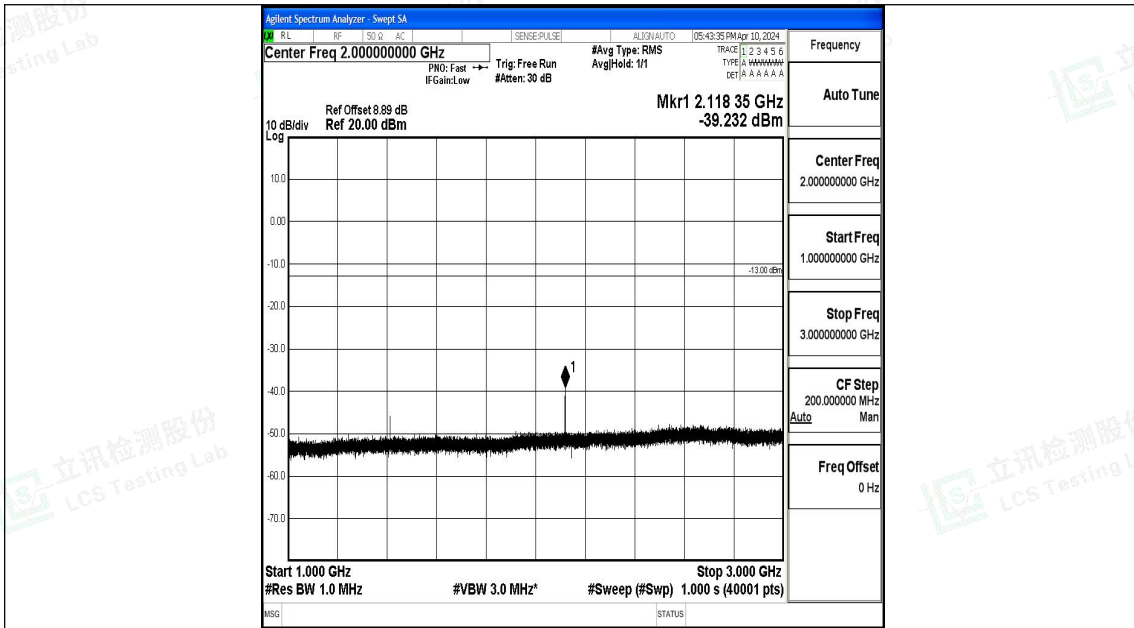

Band12\_3MHz\_QPSK\_23095\_1RB#0\_3000~10000\_3000~10000

Band12\_3MHz\_16QAM\_23095\_1RB#0\_0.009~0.15\_0.009~0.15

Band12\_3MHz\_16QAM\_23095\_1RB#0\_0.15~30\_0.15~30

Band12\_3MHz\_16QAM\_23095\_1RB#0\_30~1000\_30~1000