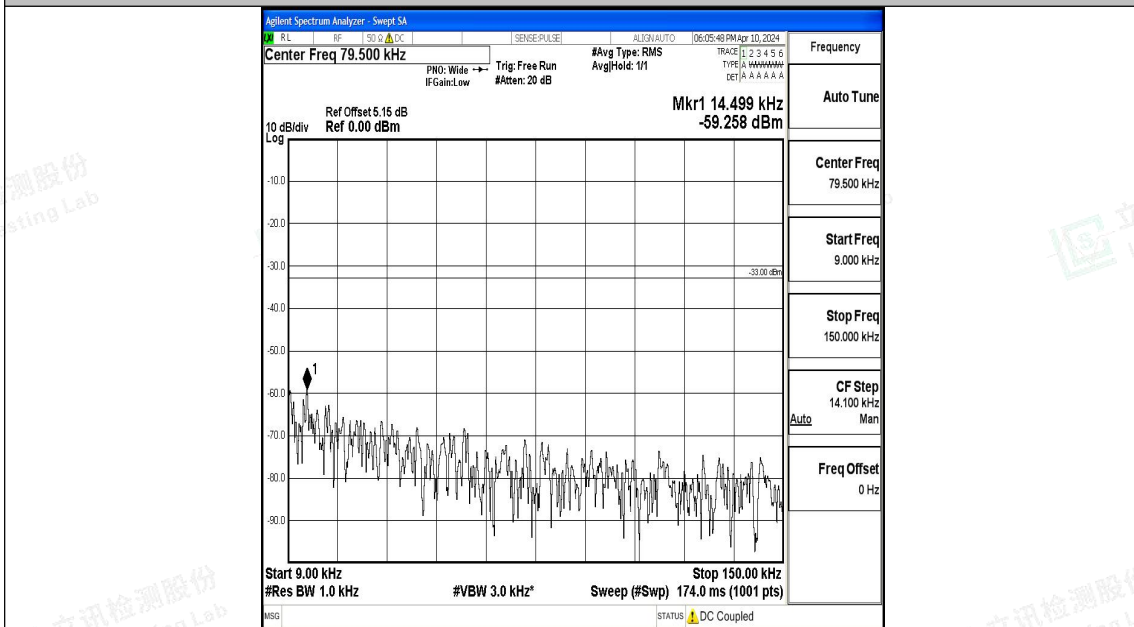

Band12_5MHz_QPSK_23035_1RB#0_3000~10000_3000~10000

Band12_5MHz_16QAM_23035_1RB#0_0.009~0.15_0.009~0.15