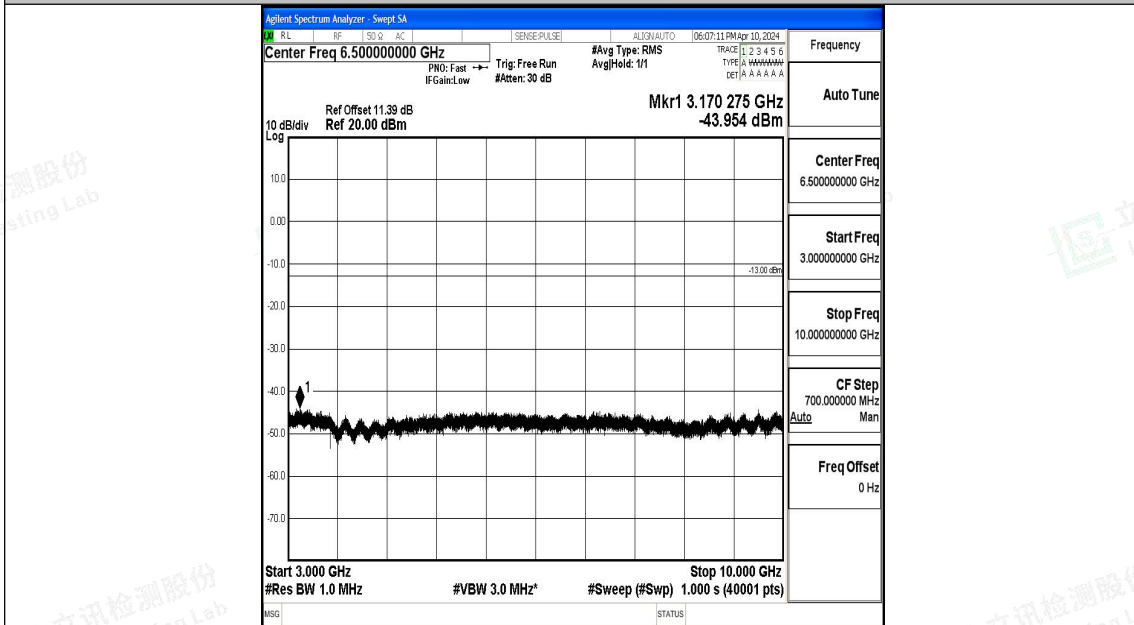

Band12_5MHz_16QAM_23095_1RB#0_1000~3000_1000~3000

Band12_5MHz_16QAM_23095_1RB#0_3000~10000_3000~10000