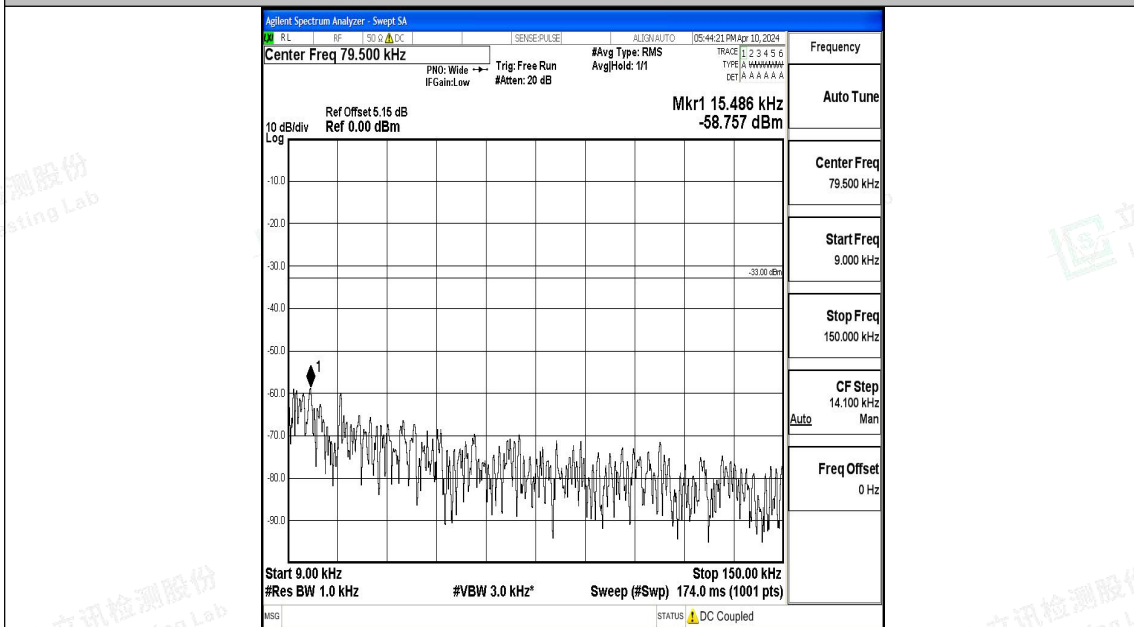

Band12\_3MHz\_QPSK\_23165\_1RB#0\_30~1000\_30~1000

Band12\_3MHz\_QPSK\_23165\_1RB#0\_1000~3000\_1000~3000

Band12\_3MHz\_QPSK\_23165\_1RB#0\_3000~10000\_3000~10000

Band12\_3MHz\_16QAM\_23165\_1RB#0\_0.009~0.15\_0.009~0.15