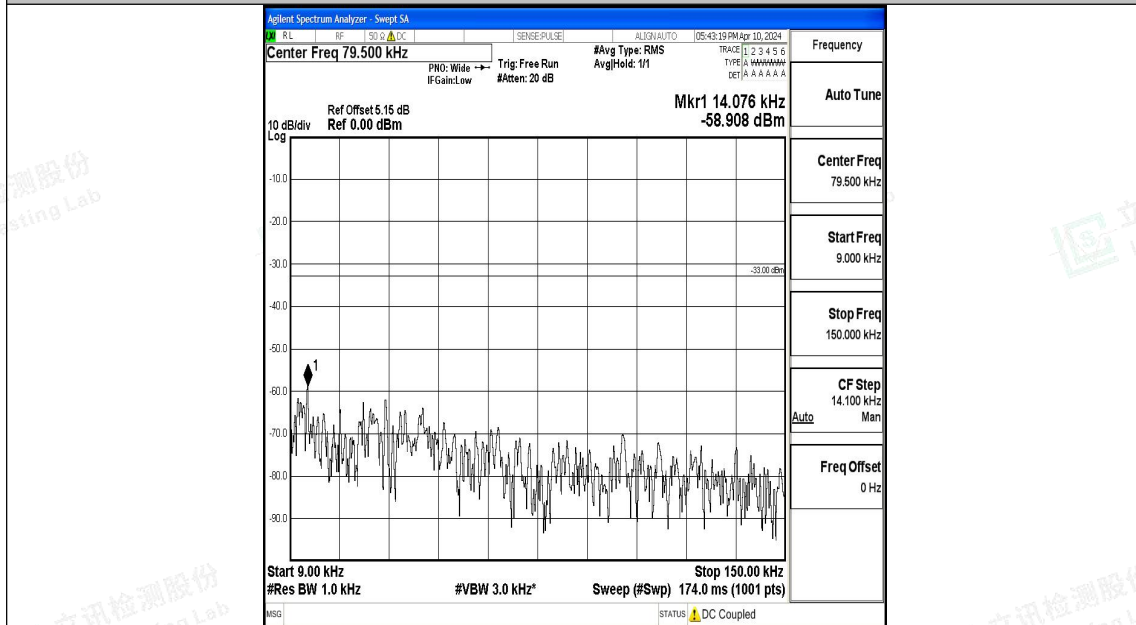

Band12\_3MHz\_QPSK\_23095\_1RB#0\_3000~10000\_3000~10000

Band12\_3MHz\_16QAM\_23095\_1RB#0\_0.009~0.15\_0.009~0.15

Band12\_3MHz\_16QAM\_23095\_1RB#0\_0.15~30\_0.15~30

Band12\_3MHz\_16QAM\_23095\_1RB#0\_30~1000\_30~1000