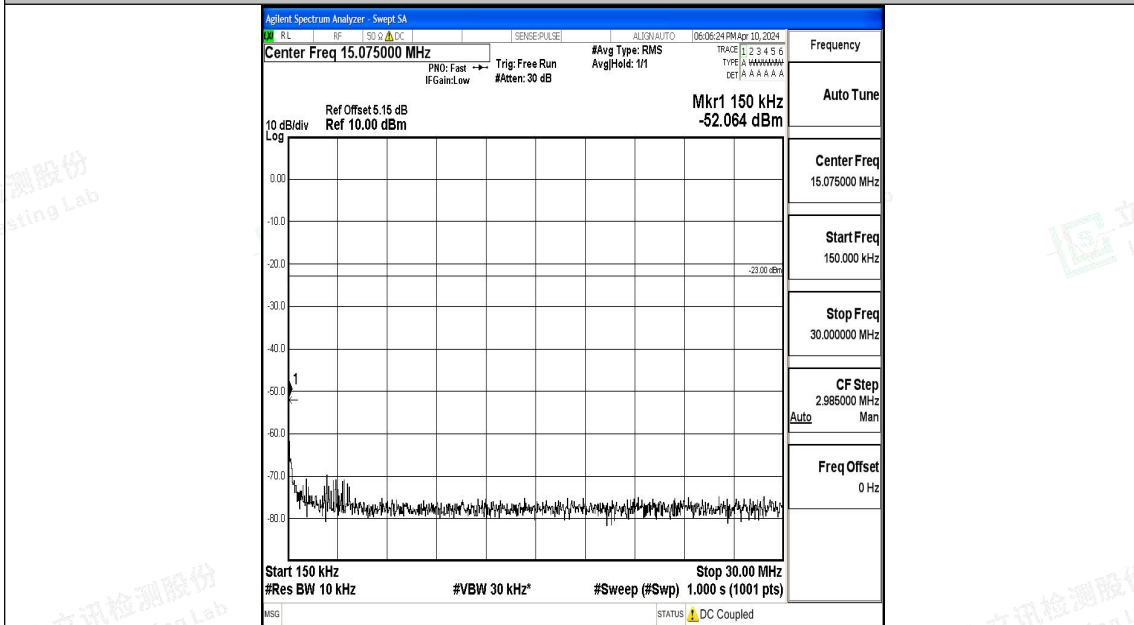

Band12\_5MHz\_16QAM\_23035\_1RB#0\_1000~3000\_1000~3000

Band12\_5MHz\_16QAM\_23035\_1RB#0\_3000~10000\_3000~10000

Band12\_5MHz\_QPSK\_23095\_1RB#0\_0.009~0.15\_0.009~0.15

Band12\_5MHz\_QPSK\_23095\_1RB#0\_0.15~30\_0.15~30