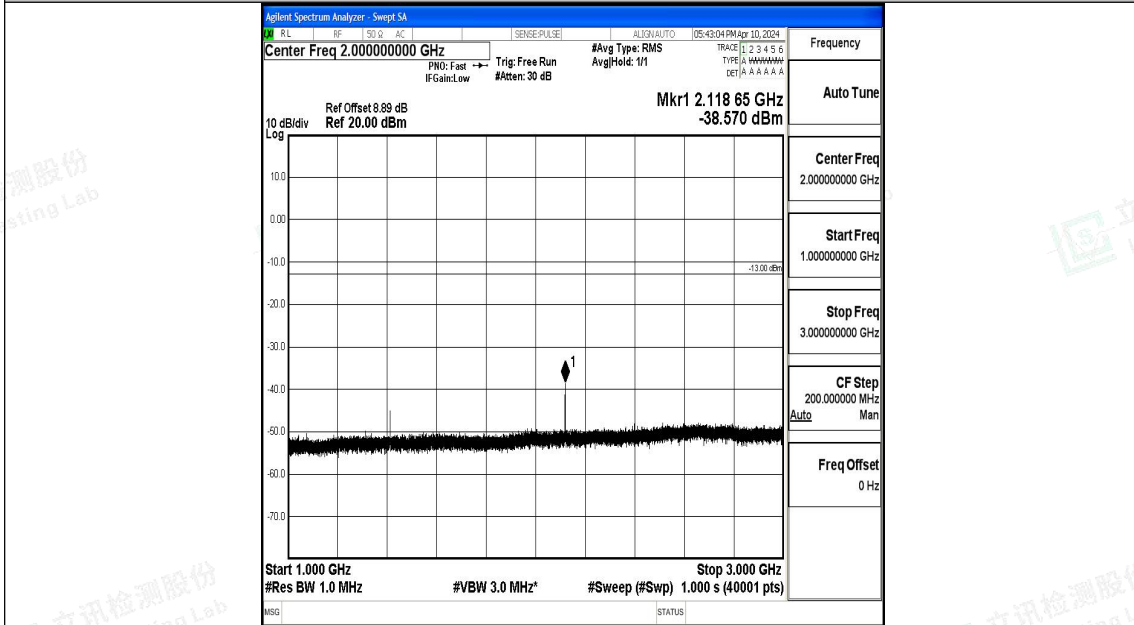

Band12_3MHz_QPSK_23095_1RB#0_30~1000_30~1000

Band12_3MHz_QPSK_23095_1RB#0_1000~3000_1000~3000