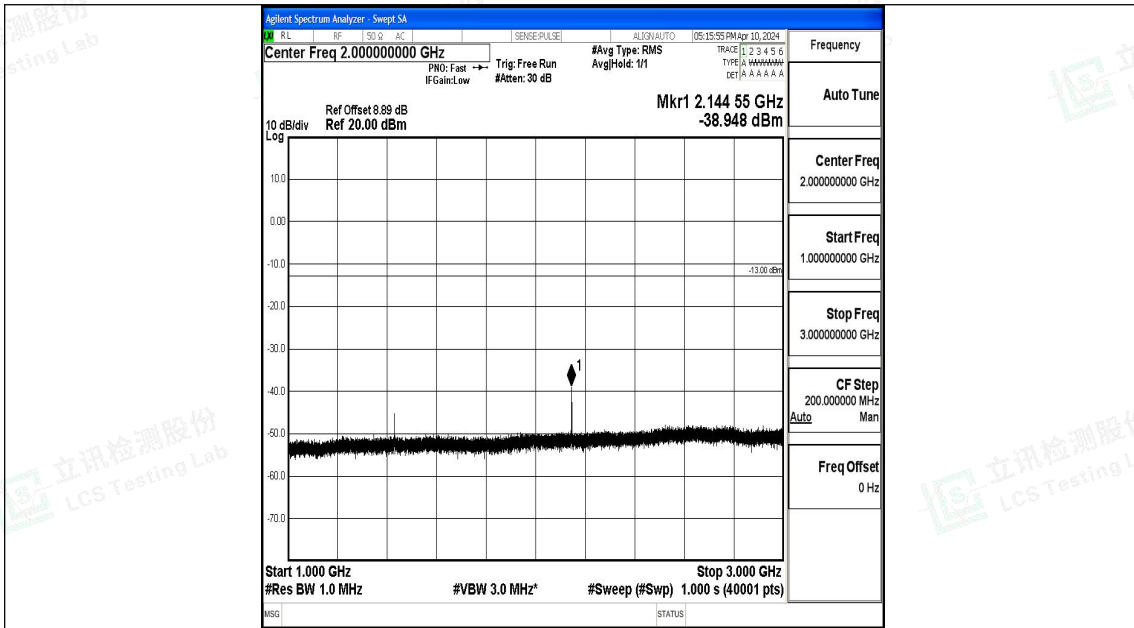

Band12_1.4MHz_16QAM_23173_1RB#0_30~1000_30~1000

Band12_1.4MHz_16QAM_23173_1RB#0_1000~3000_1000~3000