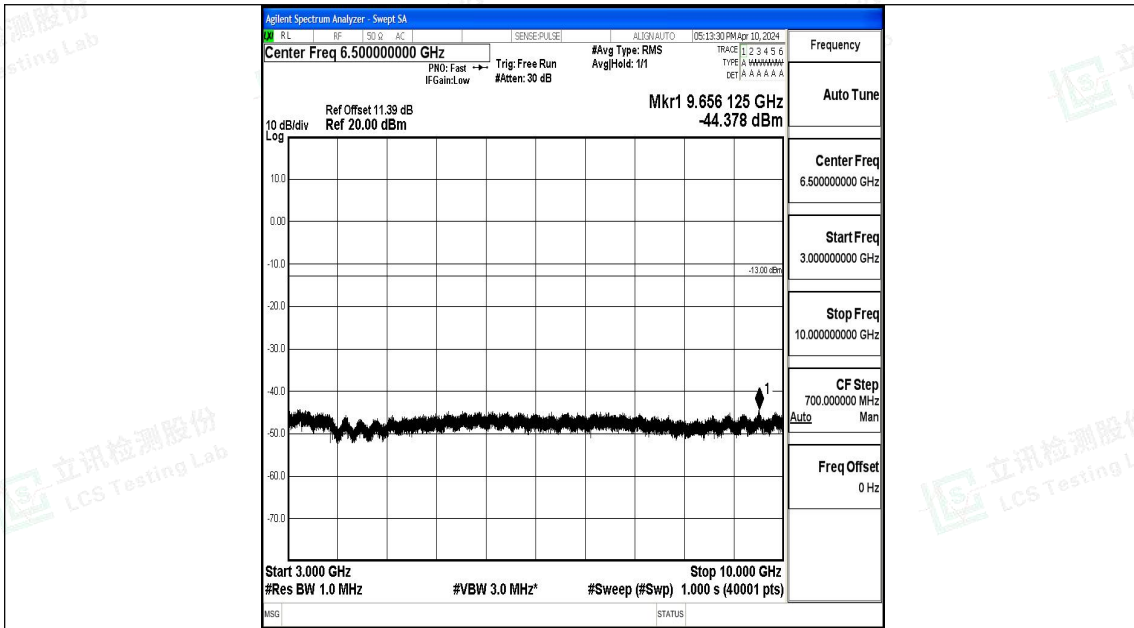

Band12\_1.4MHz\_QPSK\_23017\_1RB#0\_30~1000\_30~1000

Band12\_1.4MHz\_QPSK\_23017\_1RB#0\_1000~3000\_1000~3000

Band12\_1.4MHz\_QPSK\_23017\_1RB#0\_3000~10000\_3000~10000

Band12\_1.4MHz\_16QAM\_23017\_1RB#0\_0.009~0.15\_0.009~0.15