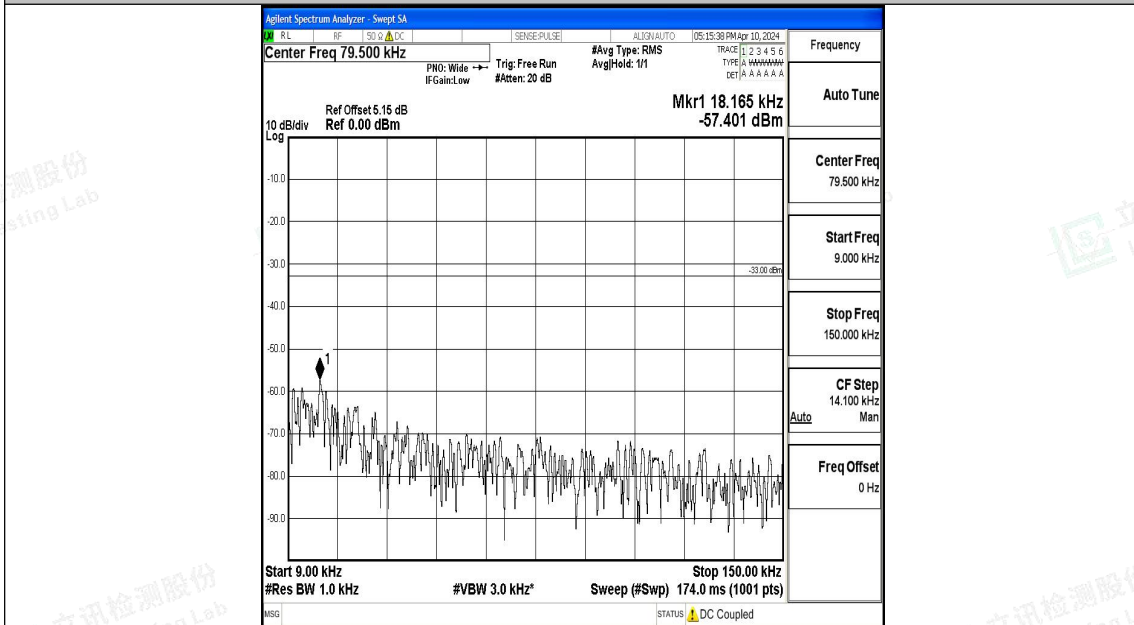

Band12\_1.4MHz\_QPSK\_23173\_1RB#0\_30~1000\_30~1000

Band12\_1.4MHz\_QPSK\_23173\_1RB#0\_1000~3000\_1000~3000

Band12\_1.4MHz\_QPSK\_23173\_1RB#0\_3000~10000\_3000~10000

Band12\_1.4MHz\_16QAM\_23173\_1RB#0\_0.009~0.15\_0.009~0.15