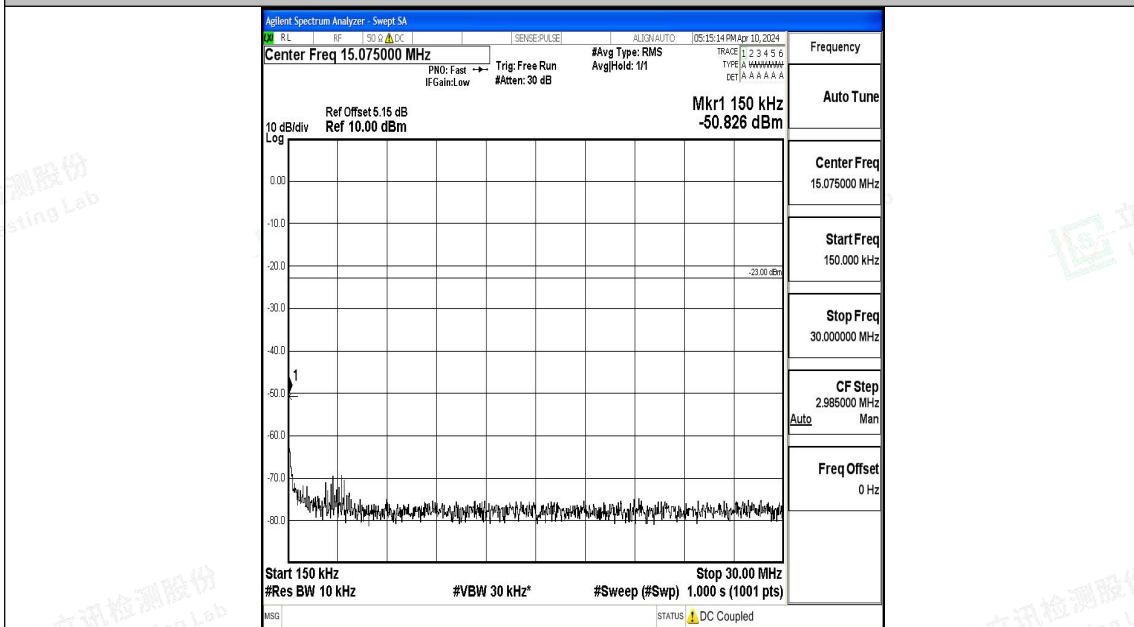

Band12\_1.4MHz\_16QAM\_23095\_1RB#0\_1000~3000\_1000~3000

Band12\_1.4MHz\_16QAM\_23095\_1RB#0\_3000~10000\_3000~10000

Band12\_1.4MHz\_QPSK\_23173\_1RB#0\_0.009~0.15\_0.009~0.15

Band12\_1.4MHz\_QPSK\_23173\_1RB#0\_0.15~30\_0.15~30