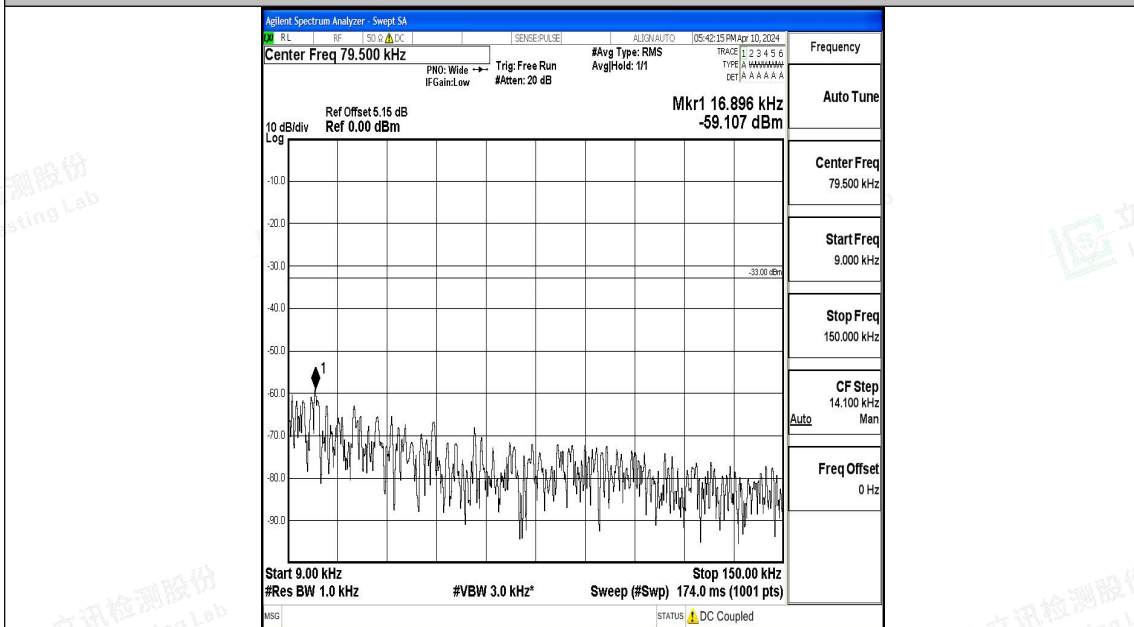

Band12_3MHz_QPSK_23025_1RB#0_3000~10000_3000~10000

Band12_3MHz_16QAM_23025_1RB#0_0.009~0.15_0.009~0.15