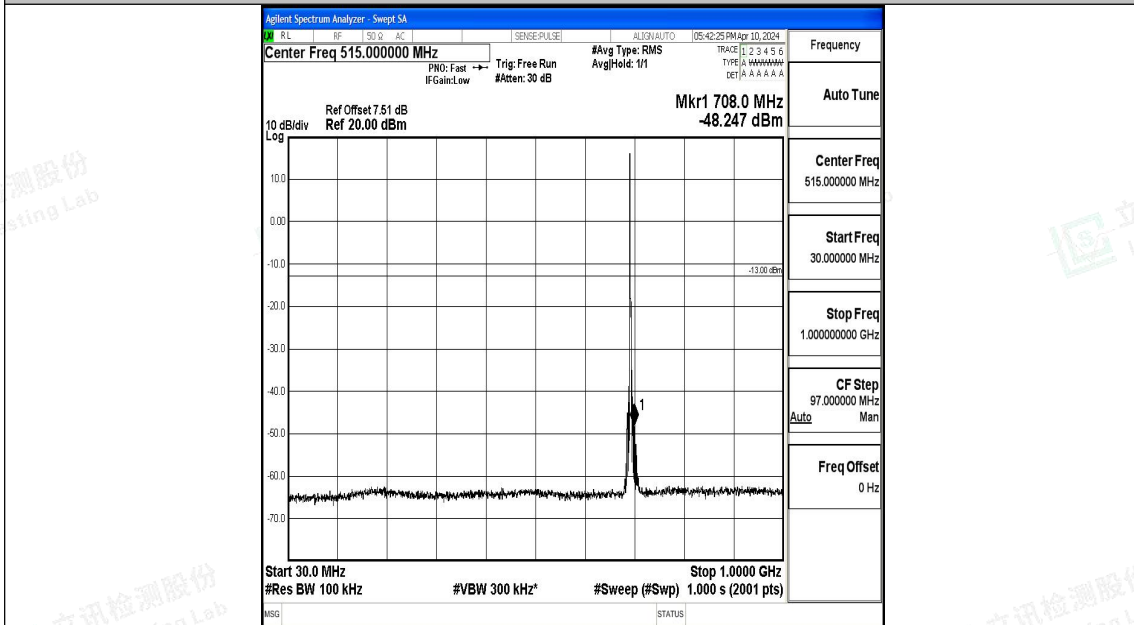

Band12\_3MHz\_QPSK\_23025\_1RB#0\_3000~10000\_3000~10000

Band12\_3MHz\_16QAM\_23025\_1RB#0\_0.009~0.15\_0.009~0.15

Band12\_3MHz\_16QAM\_23025\_1RB#0\_0.15~30\_0.15~30

Band12\_3MHz\_16QAM\_23025\_1RB#0\_30~1000\_30~1000