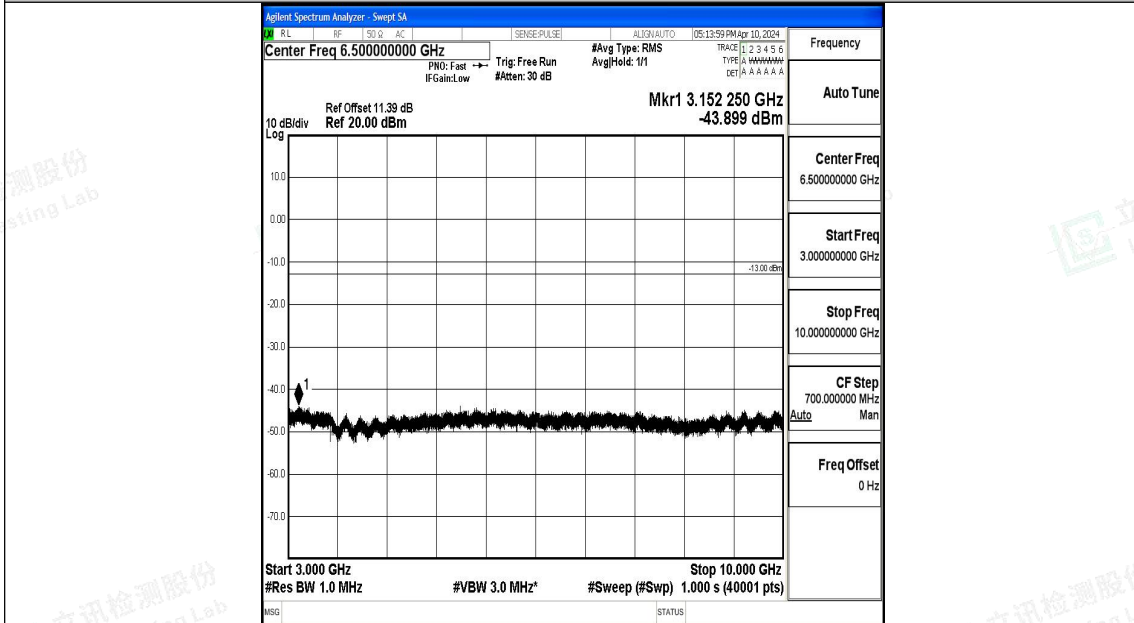

Band12\_1.4MHz\_16QAM\_23017\_1RB#0\_0.15~30\_0.15~30

Band12\_1.4MHz\_16QAM\_23017\_1RB#0\_30~1000\_30~1000

Band12\_1.4MHz\_16QAM\_23017\_1RB#0\_1000~3000\_1000~3000

Band12\_1.4MHz\_16QAM\_23017\_1RB#0\_3000~10000\_3000~10000