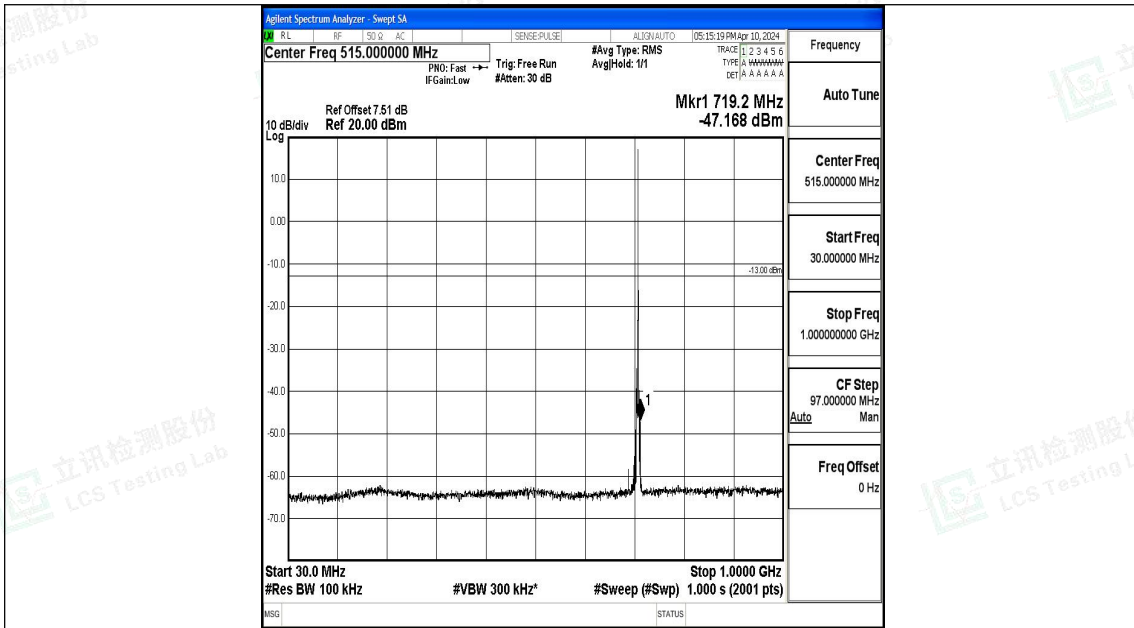

Band12\_1.4MHz\_16QAM\_23095\_1RB#0\_1000~3000\_1000~3000

Band12\_1.4MHz\_16QAM\_23095\_1RB#0\_3000~10000\_3000~10000

Band12\_1.4MHz\_QPSK\_23173\_1RB#0\_0.009~0.15\_0.009~0.15

Band12\_1.4MHz\_QPSK\_23173\_1RB#0\_0.15~30\_0.15~30