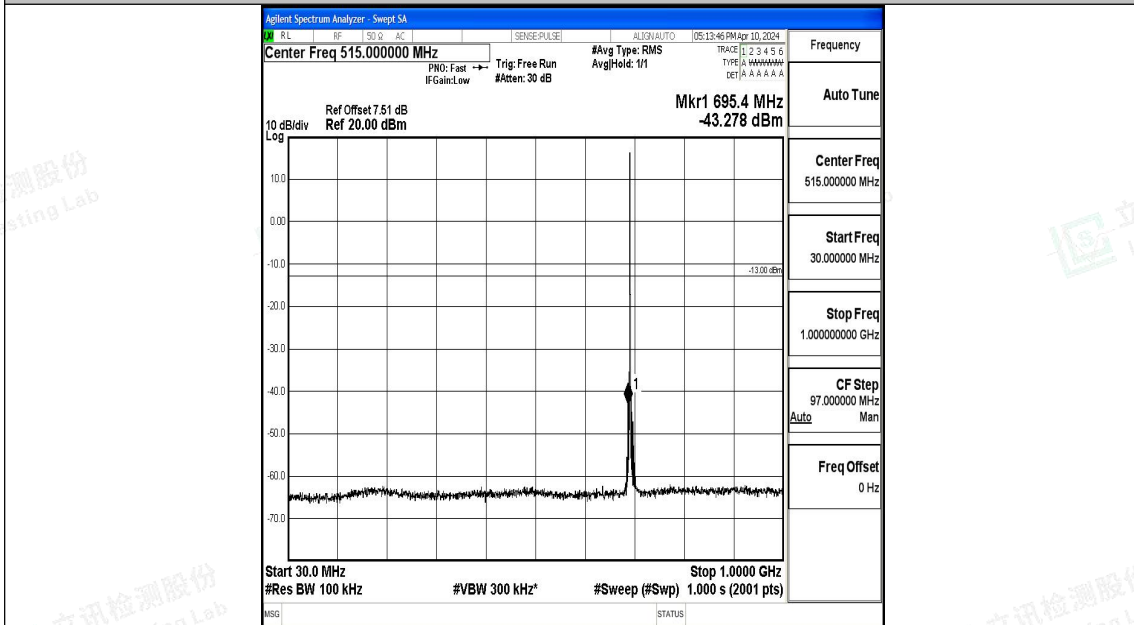

Band12_1.4MHz_16QAM_23017_1RB#0_0.15~30_0.15~30

Band12_1.4MHz_16QAM_23017_1RB#0_30~1000_30~1000