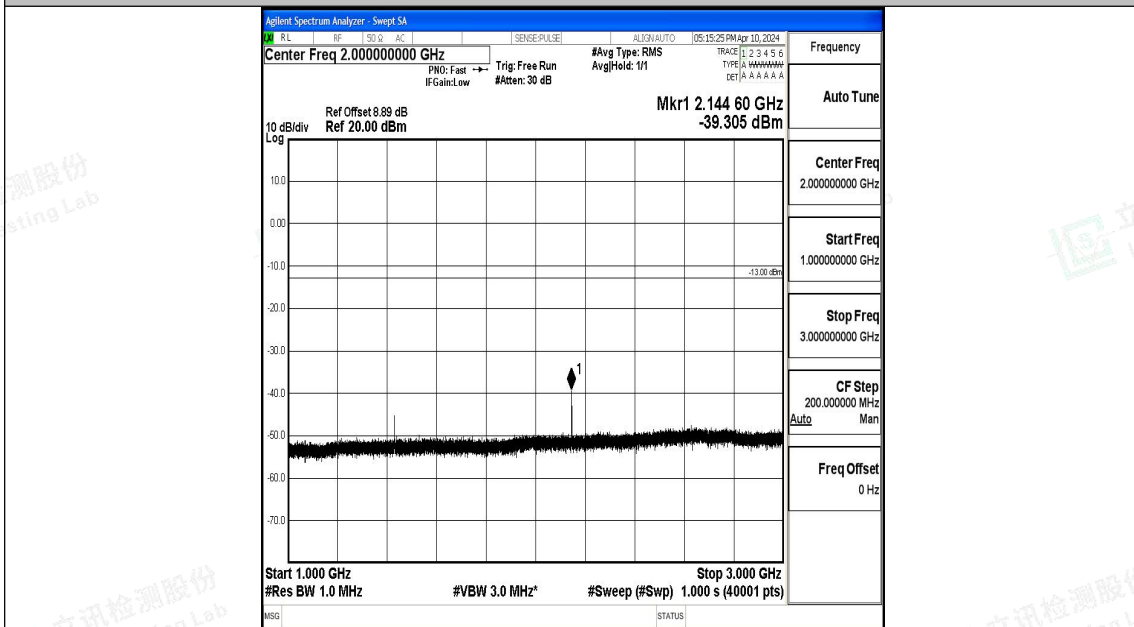

Band12_1.4MHz_QPSK_23173_1RB#0_30~1000_30~1000

Band12_1.4MHz_QPSK_23173_1RB#0_1000~3000_1000~3000