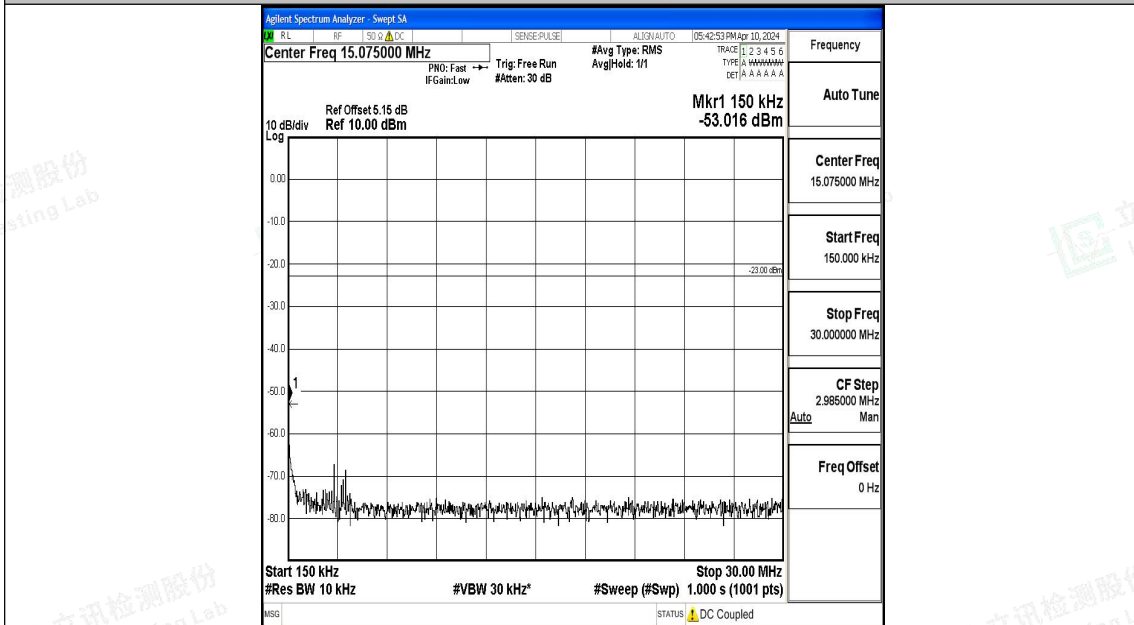

Band12\_3MHz\_16QAM\_23025\_1RB#0\_1000~3000\_1000~3000

Band12\_3MHz\_16QAM\_23025\_1RB#0\_3000~10000\_3000~10000

Band12\_3MHz\_QPSK\_23095\_1RB#0\_0.009~0.15\_0.009~0.15

Band12\_3MHz\_QPSK\_23095\_1RB#0\_0.15~30\_0.15~30