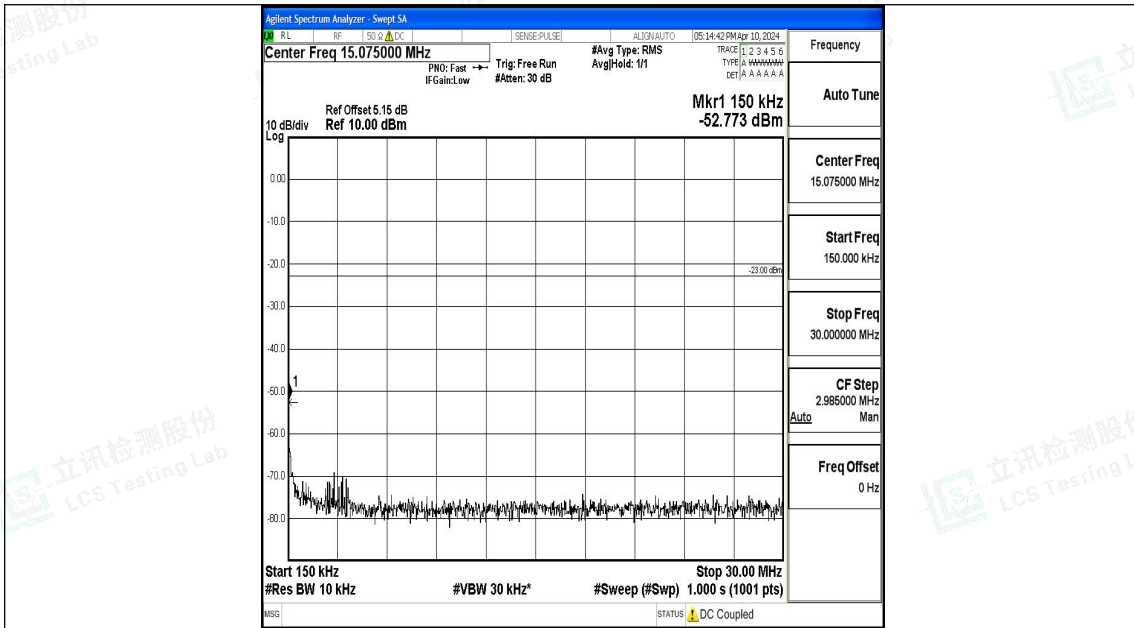

Band12_1.4MHz_16QAM_23095_1RB#0_0.009~0.15_0.009~0.15

Band12_1.4MHz_16QAM_23095_1RB#0_0.15~30_0.15~30