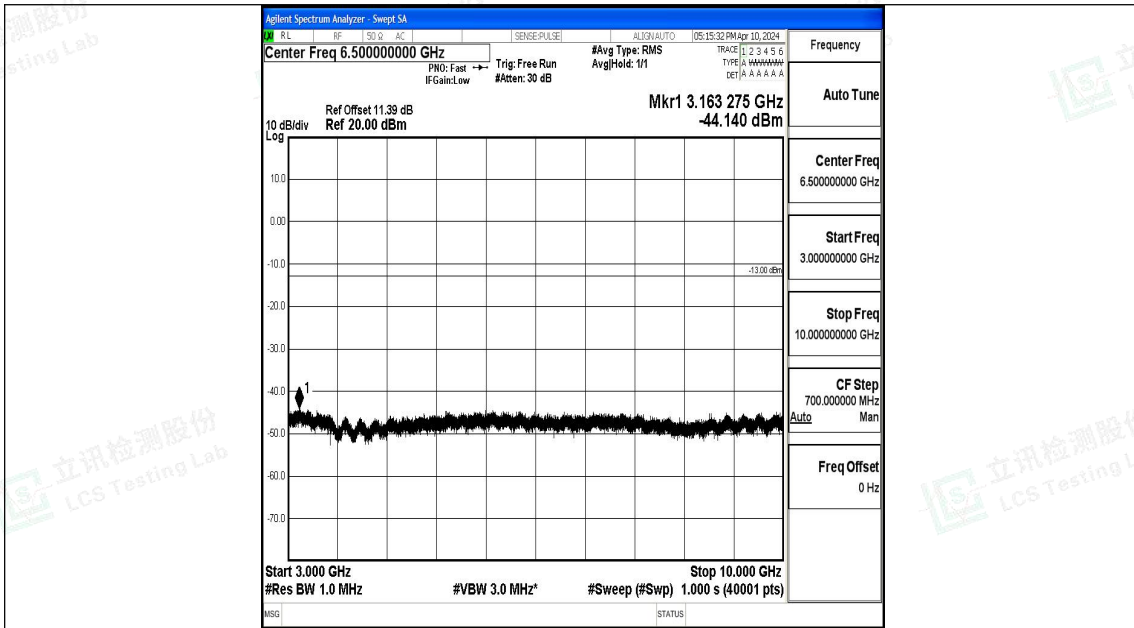

Band12_1.4MHz_QPSK_23173_1RB#0_1000~3000_1000~3000

Band12_1.4MHz_QPSK_23173_1RB#0_3000~10000_3000~10000