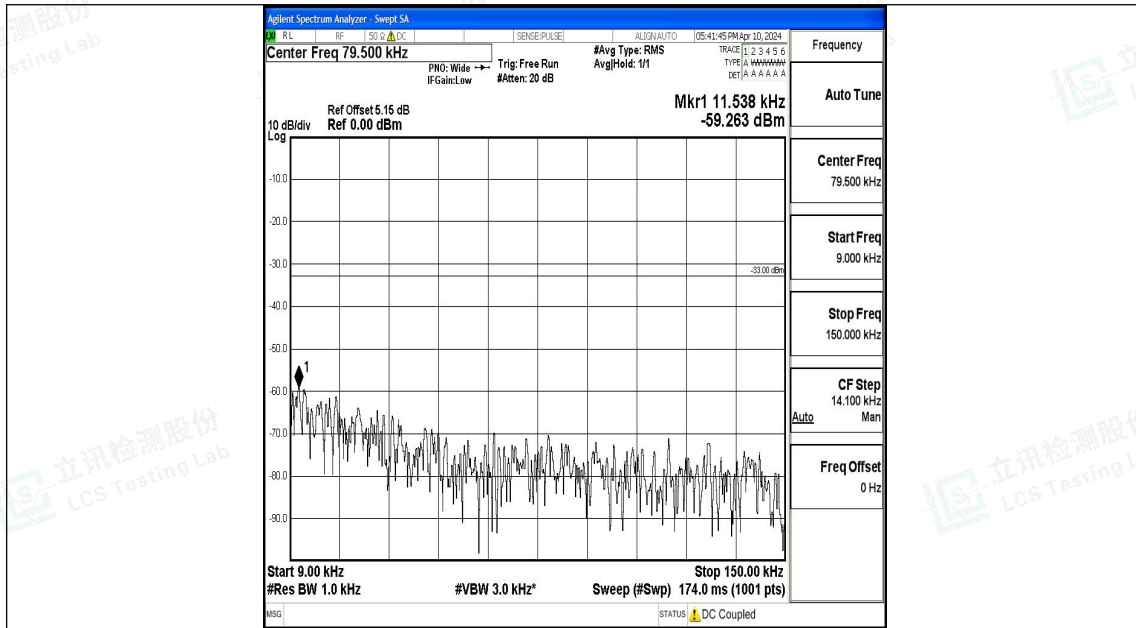

Band12\_1.4MHz\_16QAM\_23173\_1RB#0\_0.15~30\_0.15~30

Band12\_1.4MHz\_16QAM\_23173\_1RB#0\_30~1000\_30~1000

Band12\_1.4MHz\_16QAM\_23173\_1RB#0\_1000~3000\_1000~3000

Band12\_1.4MHz\_16QAM\_23173\_1RB#0\_3000~10000\_3000~10000