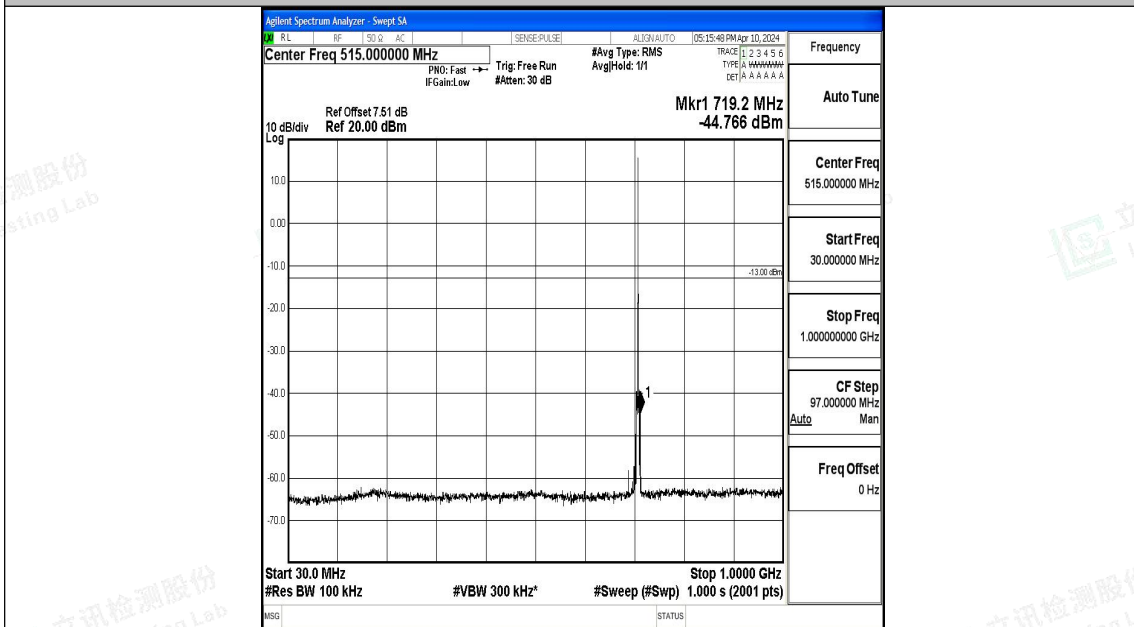

Band12_1.4MHz_16QAM_23173_1RB#0_0.15~30_0.15~30

Band12_1.4MHz_16QAM_23173_1RB#0_30~1000_30~1000