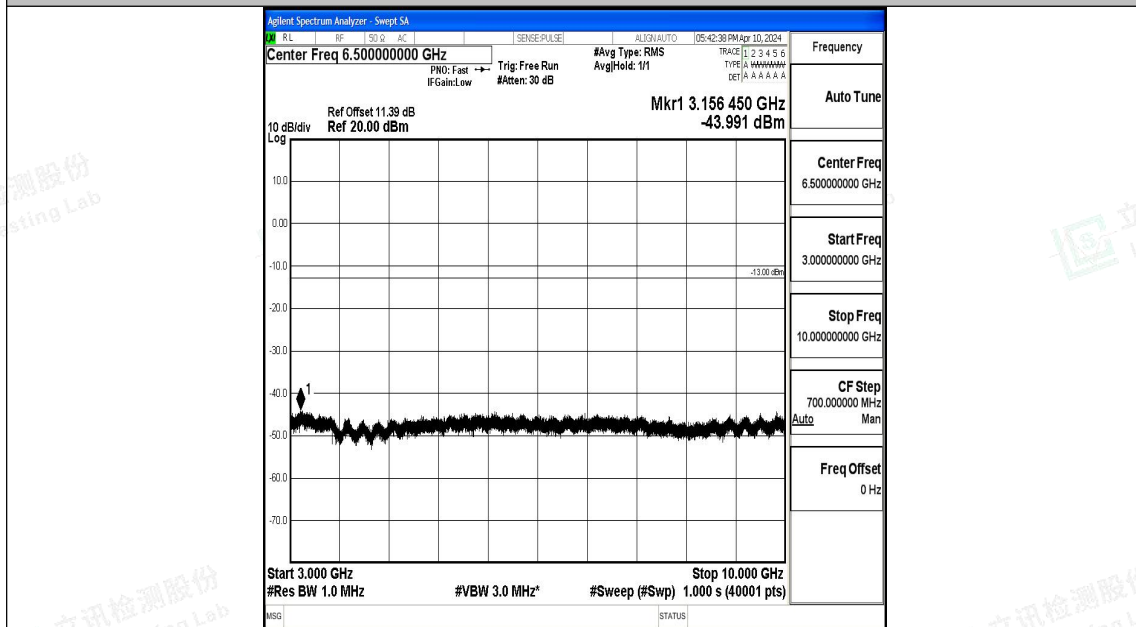

Band12_3MHz_16QAM_23025_1RB#0_1000~3000_1000~3000

Band12_3MHz_16QAM_23025_1RB#0_3000~10000_3000~10000