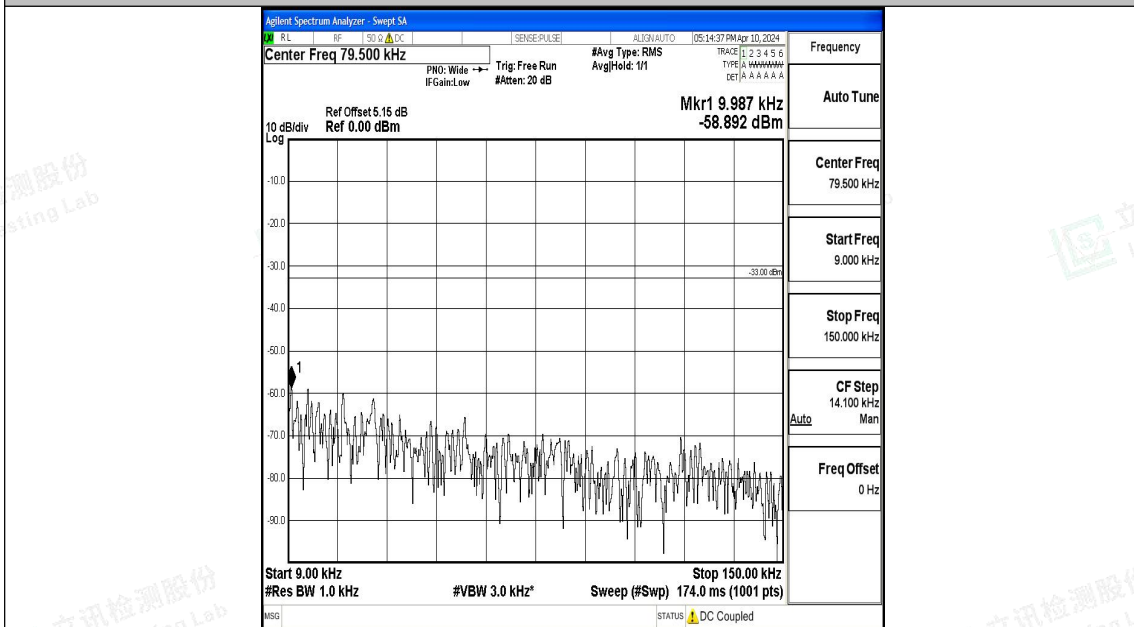

Band12_1.4MHz_QPSK_23095_1RB#0_3000~10000_3000~10000

Band12_1.4MHz_16QAM_23095_1RB#0_0.009~0.15_0.009~0.15