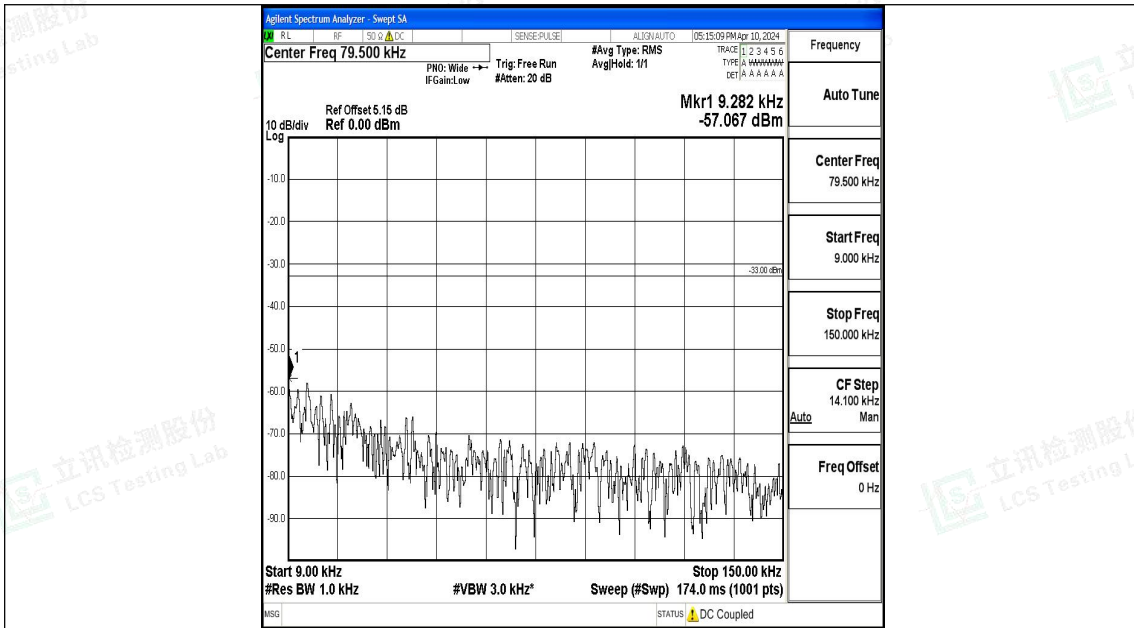

Band12_1.4MHz_16QAM_23095_1RB#0_3000~10000_3000~10000

Band12_1.4MHz_QPSK_23173_1RB#0_0.009~0.15_0.009~0.15