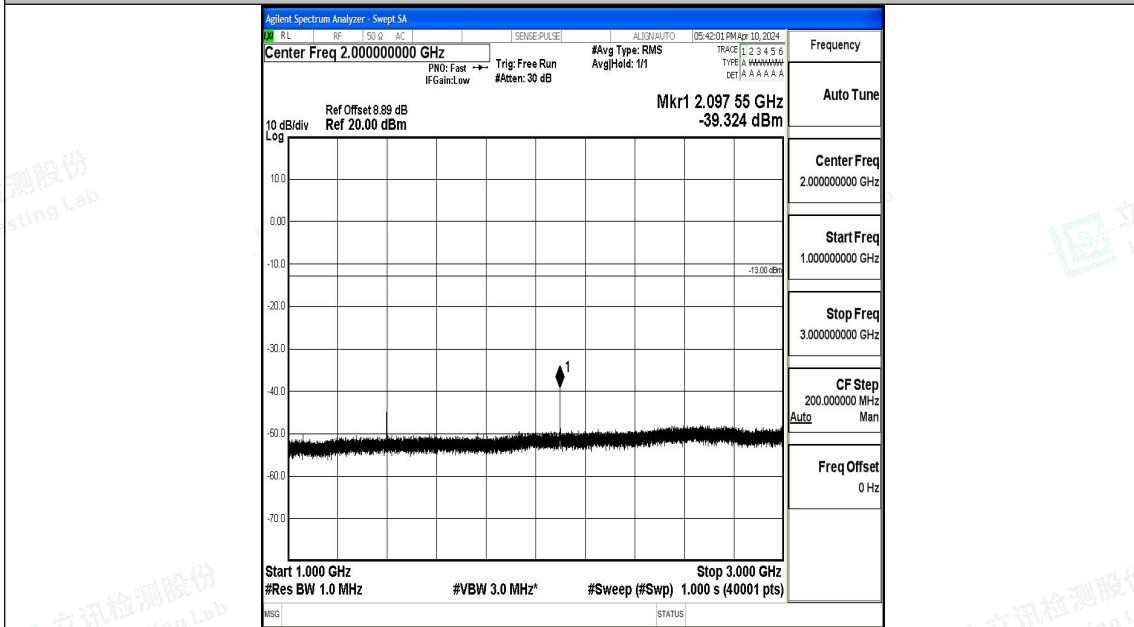

Band12\_3MHz\_QPSK\_23025\_1RB#0\_0.009~0.15\_0.009~0.15

Band12\_3MHz\_QPSK\_23025\_1RB#0\_0.15~30\_0.15~30

Band12\_3MHz\_QPSK\_23025\_1RB#0\_30~1000\_30~1000

Band12\_3MHz\_QPSK\_23025\_1RB#0\_1000~3000\_1000~3000