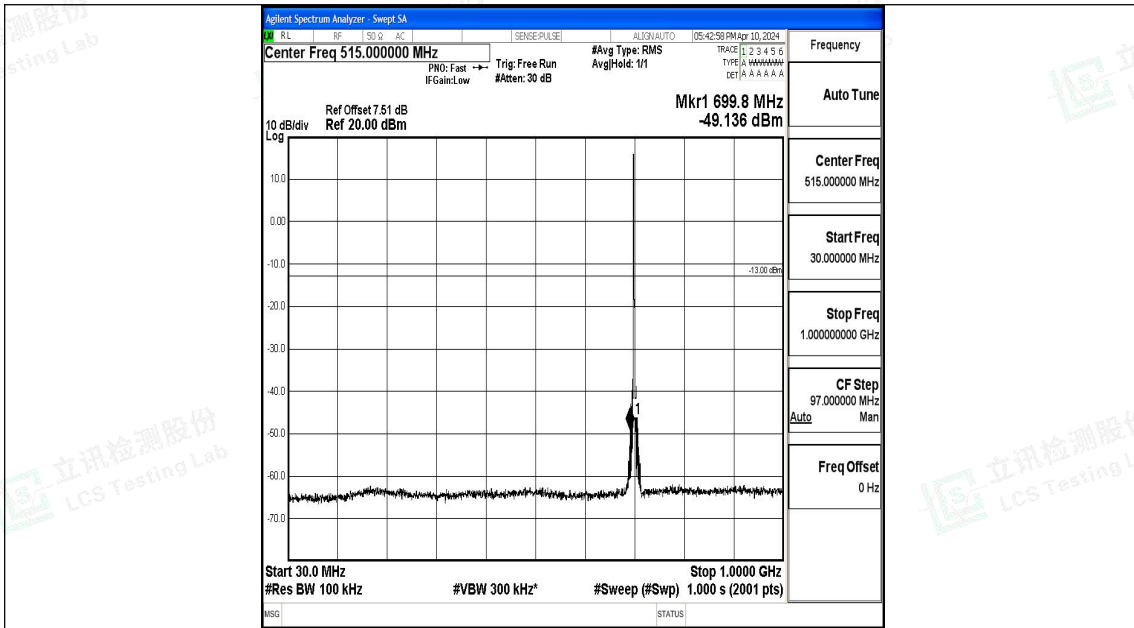

Band12\_3MHz\_16QAM\_23025\_1RB#0\_1000~3000\_1000~3000

Band12\_3MHz\_16QAM\_23025\_1RB#0\_3000~10000\_3000~10000

Band12\_3MHz\_QPSK\_23095\_1RB#0\_0.009~0.15\_0.009~0.15

Band12\_3MHz\_QPSK\_23095\_1RB#0\_0.15~30\_0.15~30