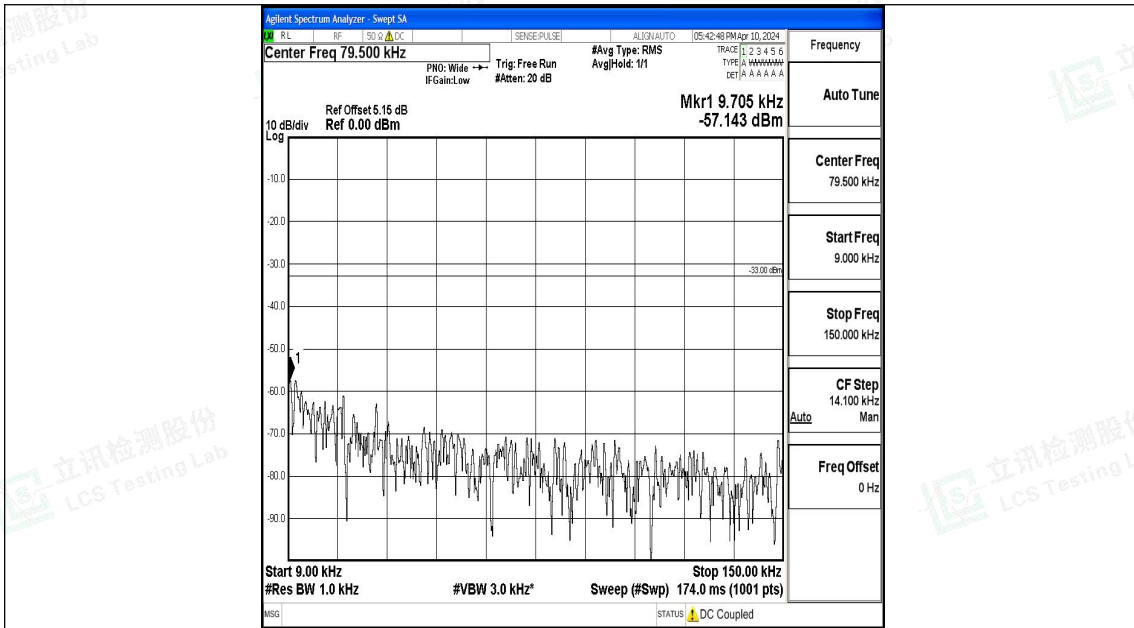

Band12_3MHz_16QAM_23025_1RB#0_3000~10000_3000~10000

Band12_3MHz_QPSK_23095_1RB#0_0.009~0.15_0.009~0.15