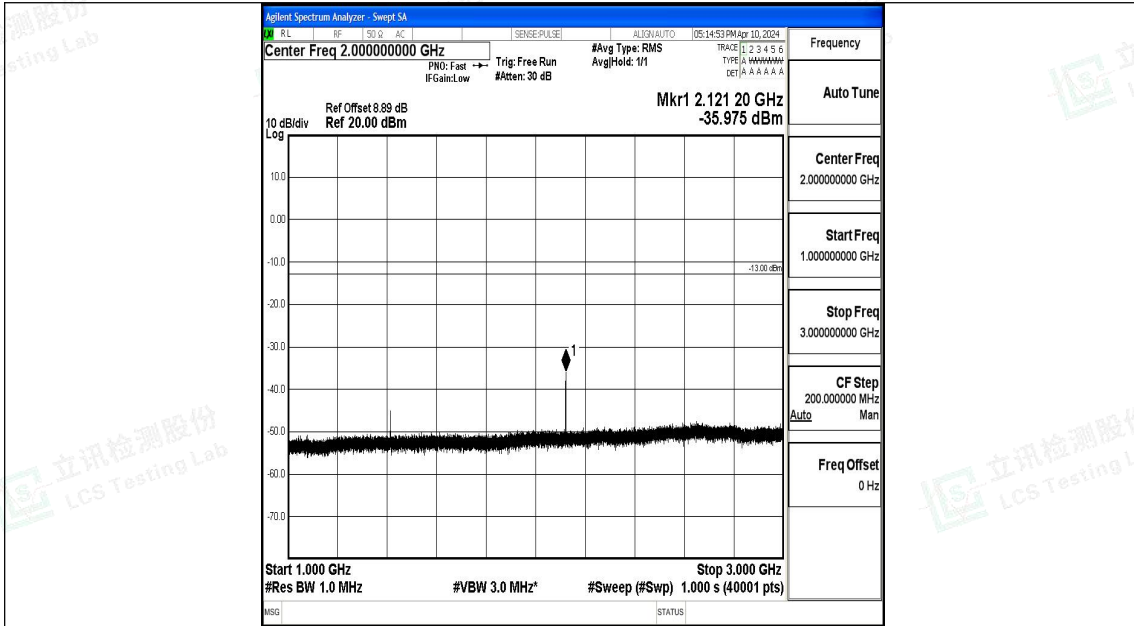

Band12\_1.4MHz\_QPSK\_23095\_1RB#0\_3000~10000\_3000~10000

Band12\_1.4MHz\_16QAM\_23095\_1RB#0\_0.009~0.15\_0.009~0.15

Band12\_1.4MHz\_16QAM\_23095\_1RB#0\_0.15~30\_0.15~30

Band12\_1.4MHz\_16QAM\_23095\_1RB#0\_30~1000\_30~1000