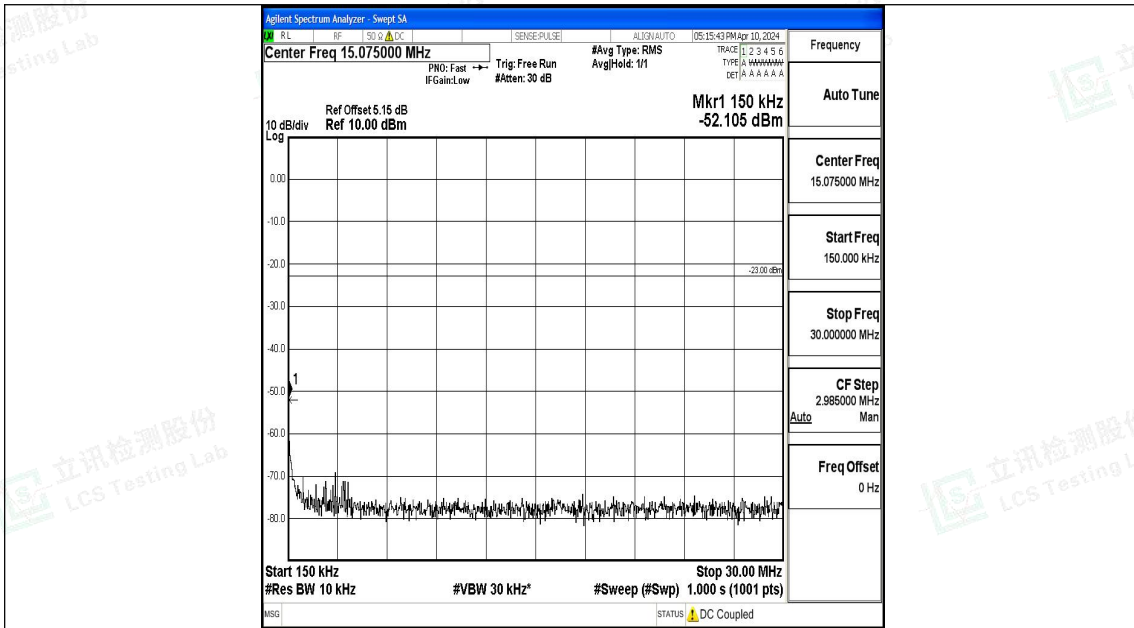

Band12\_1.4MHz\_QPSK\_23173\_1RB#0\_30~1000\_30~1000

Band12\_1.4MHz\_QPSK\_23173\_1RB#0\_1000~3000\_1000~3000

Band12\_1.4MHz\_QPSK\_23173\_1RB#0\_3000~10000\_3000~10000

Band12\_1.4MHz\_16QAM\_23173\_1RB#0\_0.009~0.15\_0.009~0.15