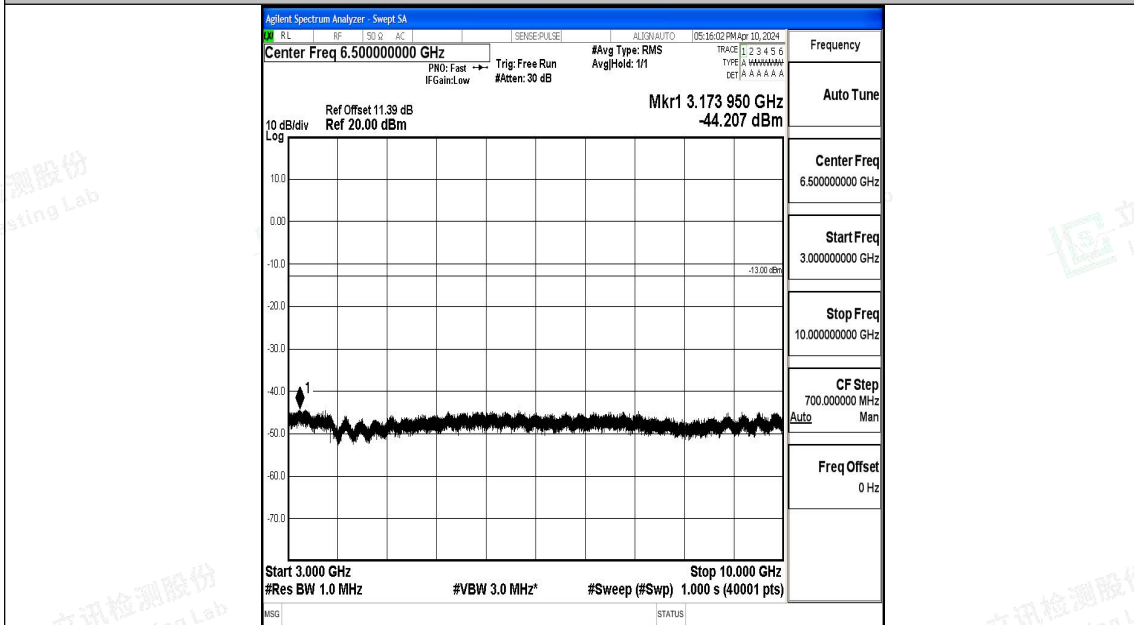

Band12\_1.4MHz\_16QAM\_23173\_1RB#0\_0.15~30\_0.15~30

Band12\_1.4MHz\_16QAM\_23173\_1RB#0\_30~1000\_30~1000

Band12\_1.4MHz\_16QAM\_23173\_1RB#0\_1000~3000\_1000~3000

Band12\_1.4MHz\_16QAM\_23173\_1RB#0\_3000~10000\_3000~10000