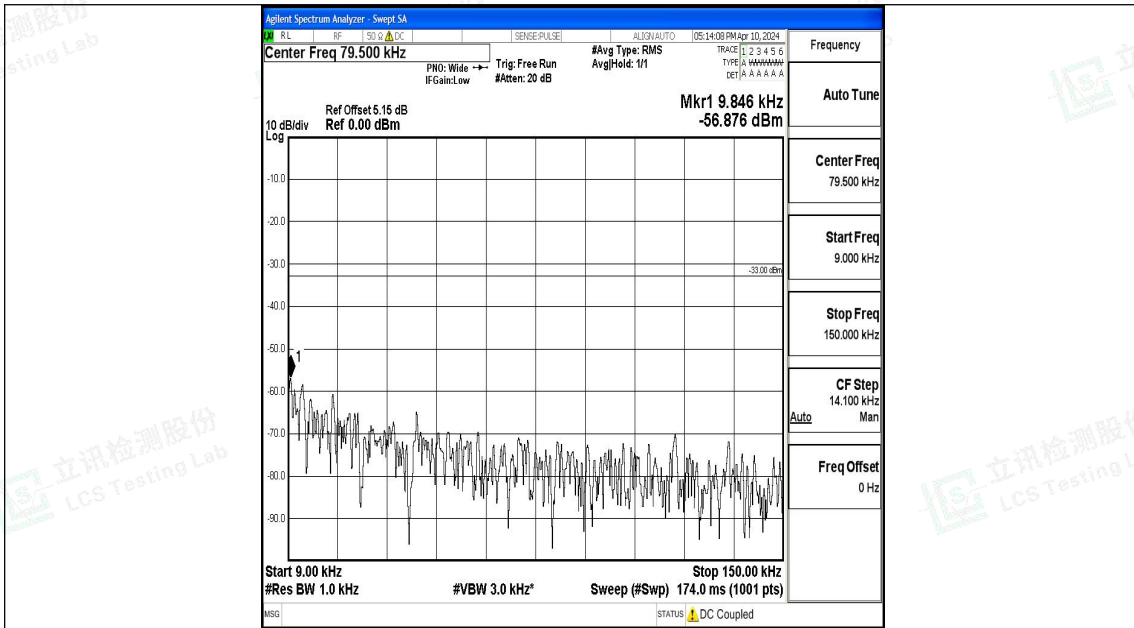

Band12\_1.4MHz\_QPSK\_23095\_1RB#0\_0.009~0.15\_0.009~0.15

Band12\_1.4MHz\_QPSK\_23095\_1RB#0\_0.15~30\_0.15~30

Band12\_1.4MHz\_QPSK\_23095\_1RB#0\_30~1000\_30~1000

Band12\_1.4MHz\_QPSK\_23095\_1RB#0\_1000~3000\_1000~3000