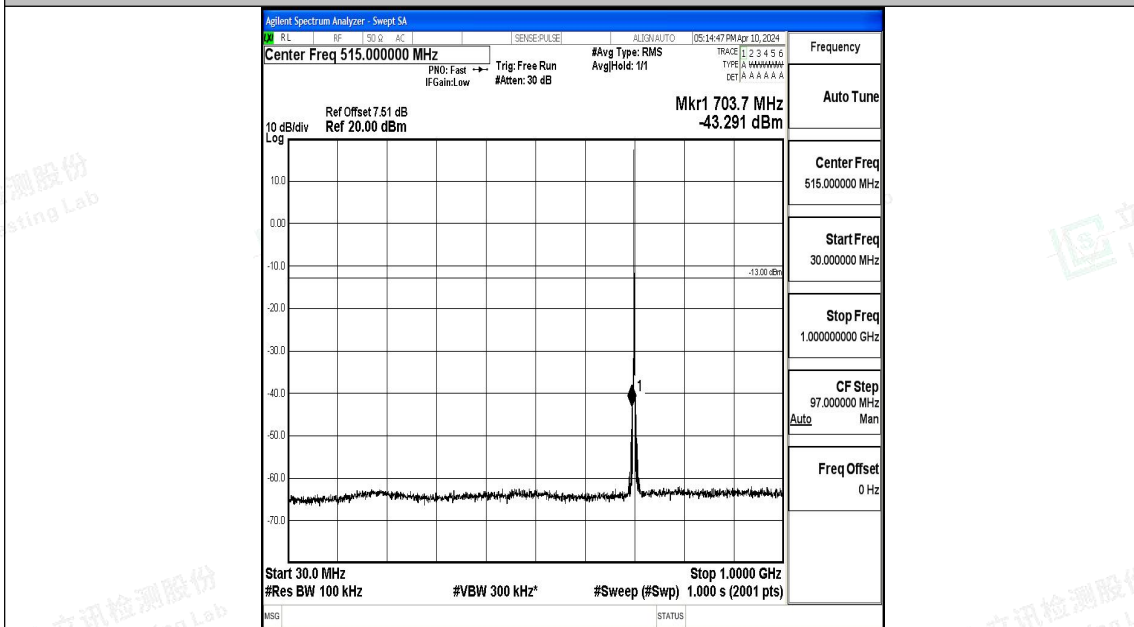

Band12\_1.4MHz\_QPSK\_23095\_1RB#0\_3000~10000\_3000~10000

Band12\_1.4MHz\_16QAM\_23095\_1RB#0\_0.009~0.15\_0.009~0.15

Band12\_1.4MHz\_16QAM\_23095\_1RB#0\_0.15~30\_0.15~30

Band12\_1.4MHz\_16QAM\_23095\_1RB#0\_30~1000\_30~1000