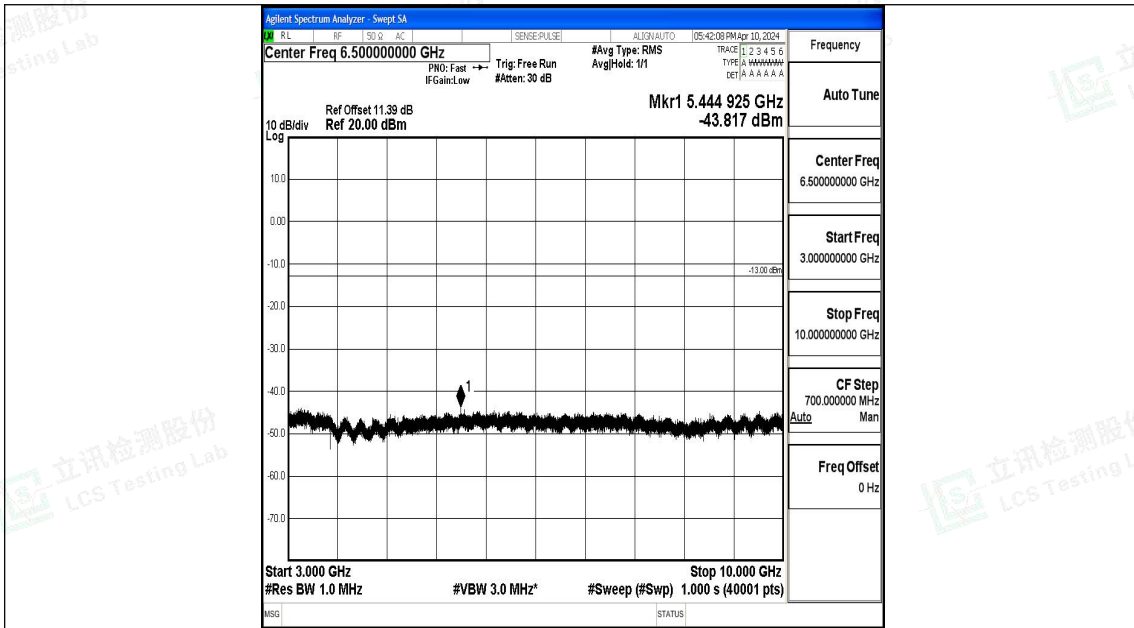

Band12\_3MHz\_QPSK\_23025\_1RB#0\_0.009~0.15\_0.009~0.15

Band12\_3MHz\_QPSK\_23025\_1RB#0\_0.15~30\_0.15~30

Band12\_3MHz\_QPSK\_23025\_1RB#0\_30~1000\_30~1000

Band12\_3MHz\_QPSK\_23025\_1RB#0\_1000~3000\_1000~3000