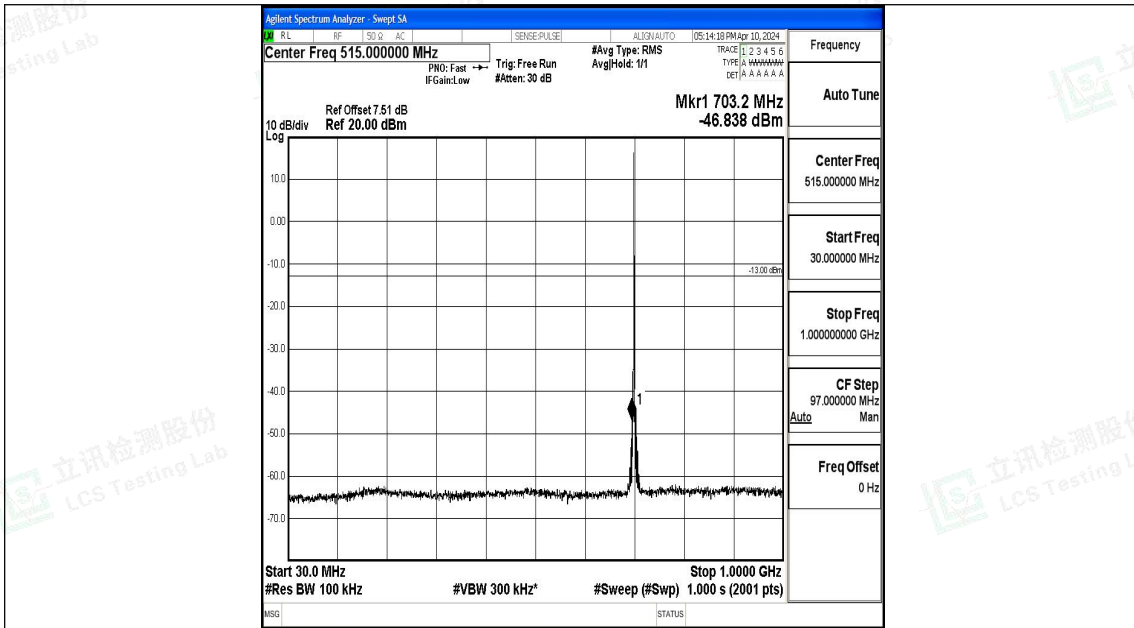

Band12_1.4MHz_QPSK_23095_1RB#0_0.15~30_0.15~30

Band12_1.4MHz_QPSK_23095_1RB#0_30~1000_30~1000