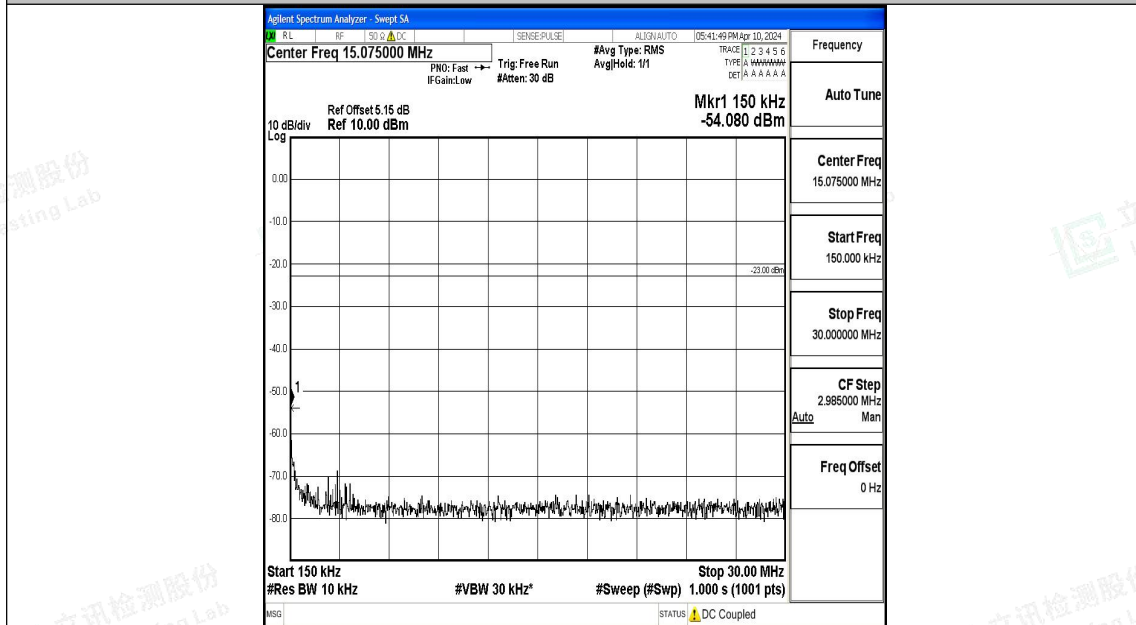

Band12_3MHz_QPSK_23025_1RB#0_0.009~0.15_0.009~0.15

Band12_3MHz_QPSK_23025_1RB#0_0.15~30_0.15~30