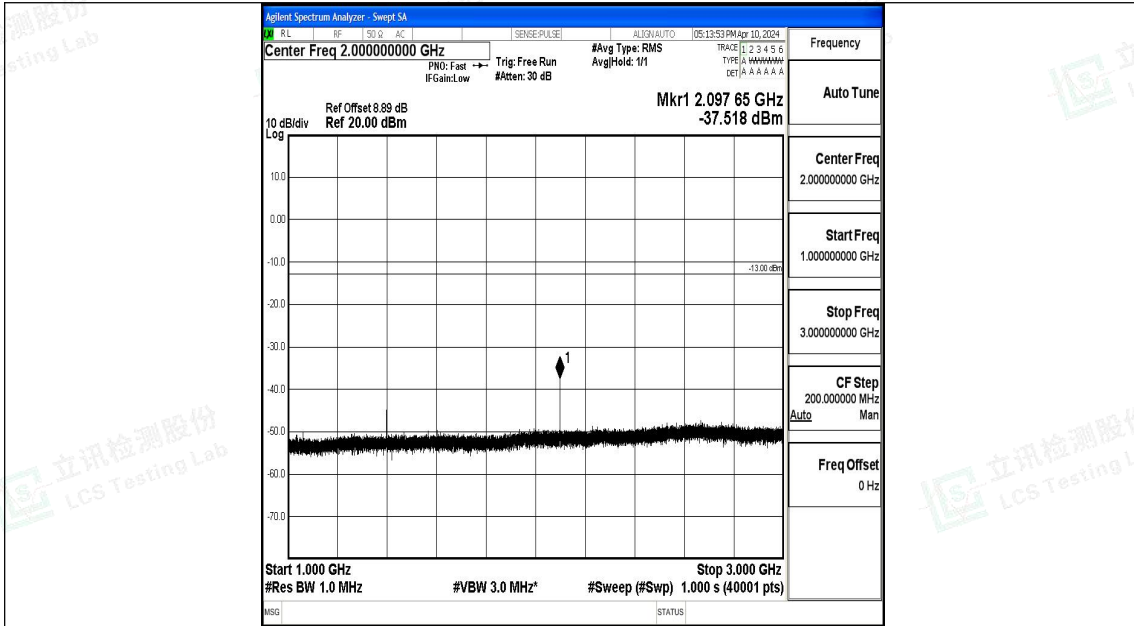

Band12_1.4MHz_16QAM_23017_1RB#0_30~1000_30~1000

Band12_1.4MHz_16QAM_23017_1RB#0_1000~3000_1000~3000