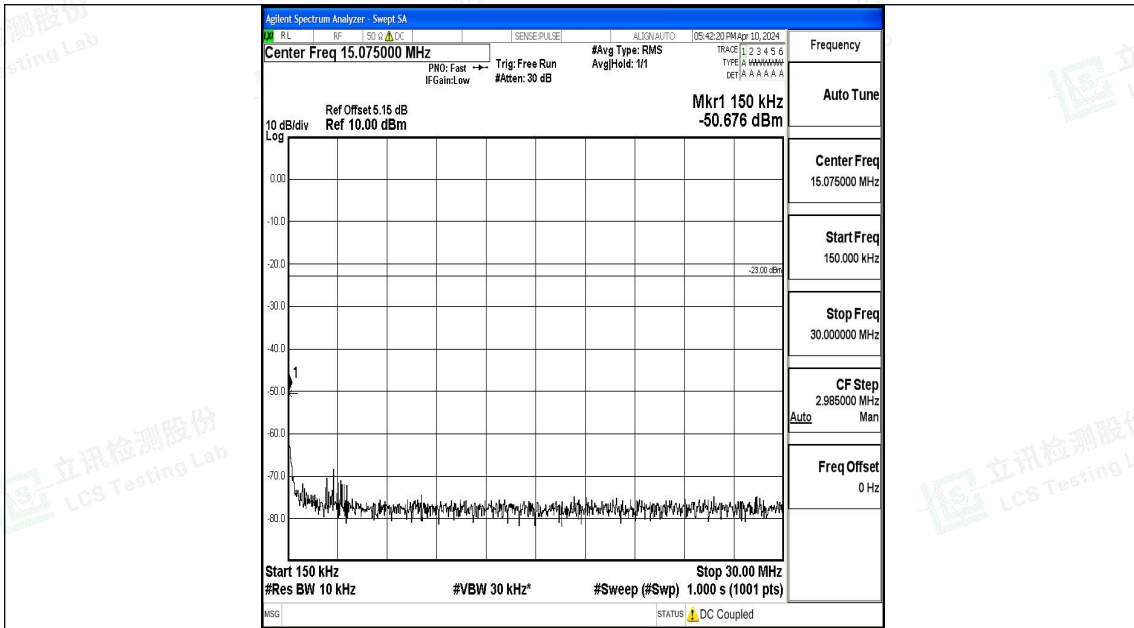

Band12_3MHz_16QAM_23025_1RB#0_0.009~0.15_0.009~0.15

Band12_3MHz_16QAM_23025_1RB#0_0.15~30_0.15~30