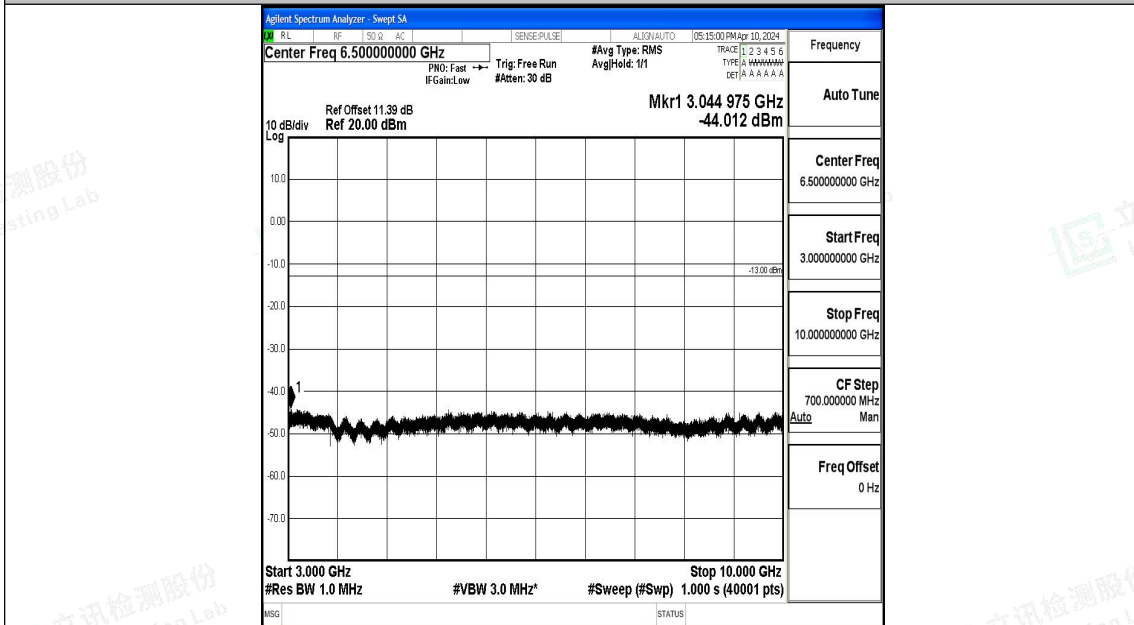

Band12_1.4MHz_16QAM_23095_1RB#0_1000~3000_1000~3000

Band12_1.4MHz_16QAM_23095_1RB#0_3000~10000_3000~10000