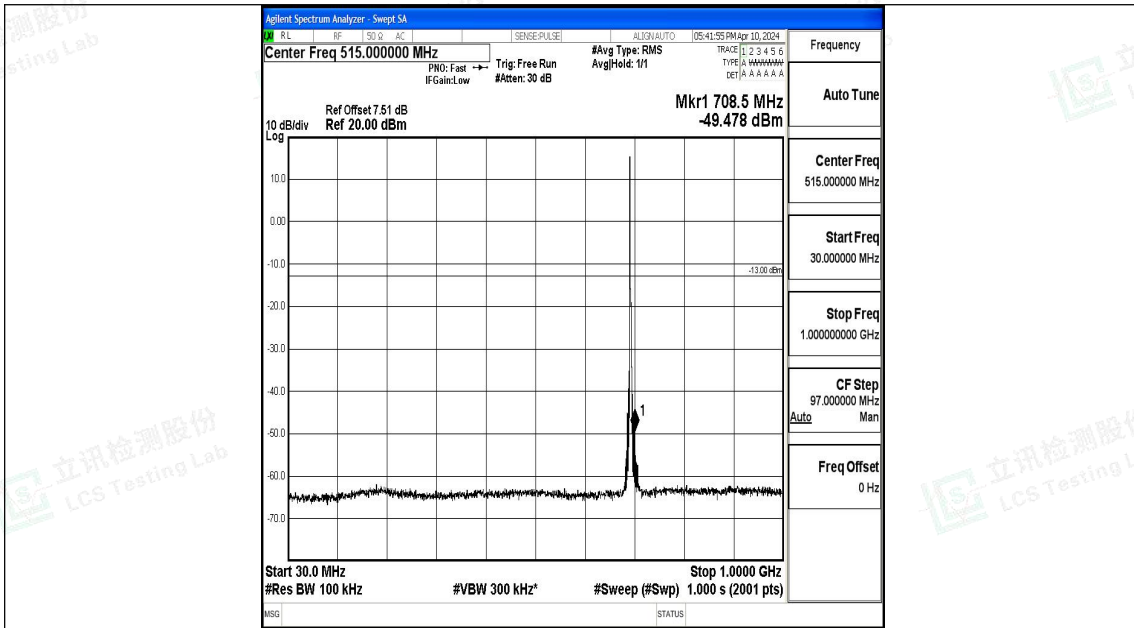

Band12_3MHz_QPSK_23025_1RB#0_0.15~30_0.15~30

Band12_3MHz_QPSK_23025_1RB#0_30~1000_30~1000