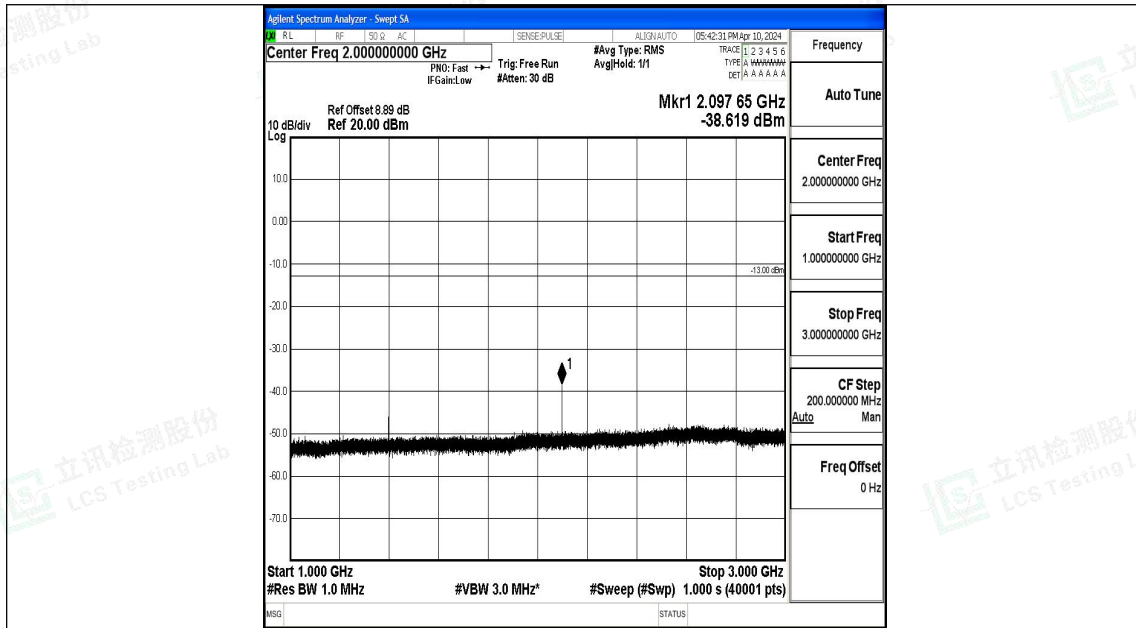

Band12\_3MHz\_QPSK\_23025\_1RB#0\_3000~10000\_3000~10000

Band12\_3MHz\_16QAM\_23025\_1RB#0\_0.009~0.15\_0.009~0.15

Band12\_3MHz\_16QAM\_23025\_1RB#0\_0.15~30\_0.15~30

Band12\_3MHz\_16QAM\_23025\_1RB#0\_30~1000\_30~1000