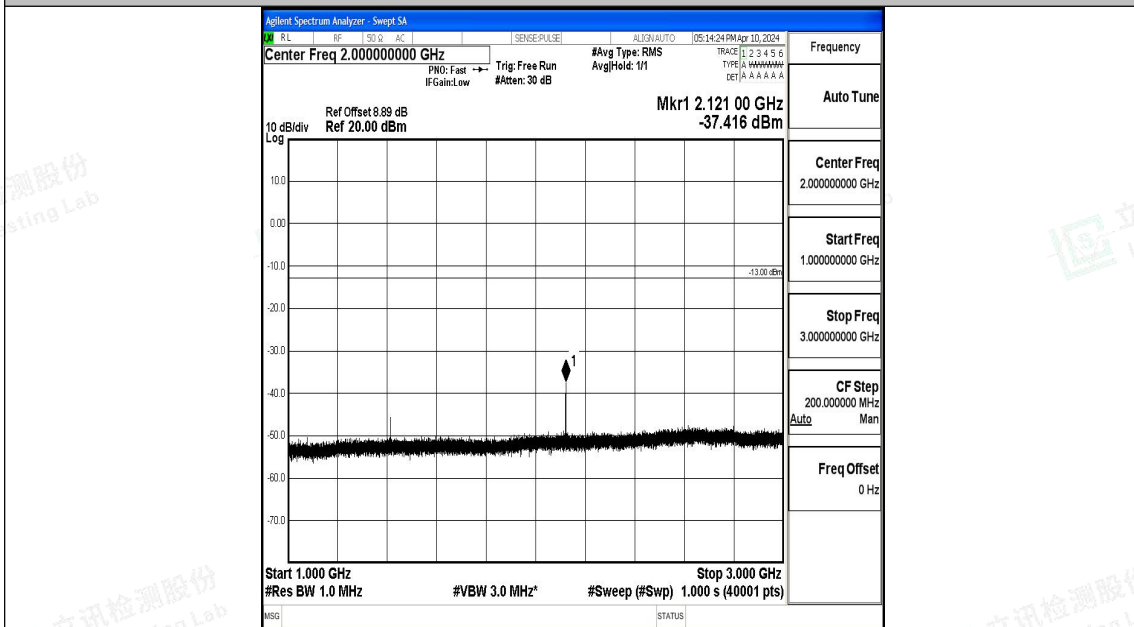

Band12\_1.4MHz\_QPSK\_23095\_1RB#0\_0.009~0.15\_0.009~0.15

Band12\_1.4MHz\_QPSK\_23095\_1RB#0\_0.15~30\_0.15~30

Band12\_1.4MHz\_QPSK\_23095\_1RB#0\_30~1000\_30~1000

Band12\_1.4MHz\_QPSK\_23095\_1RB#0\_1000~3000\_1000~3000