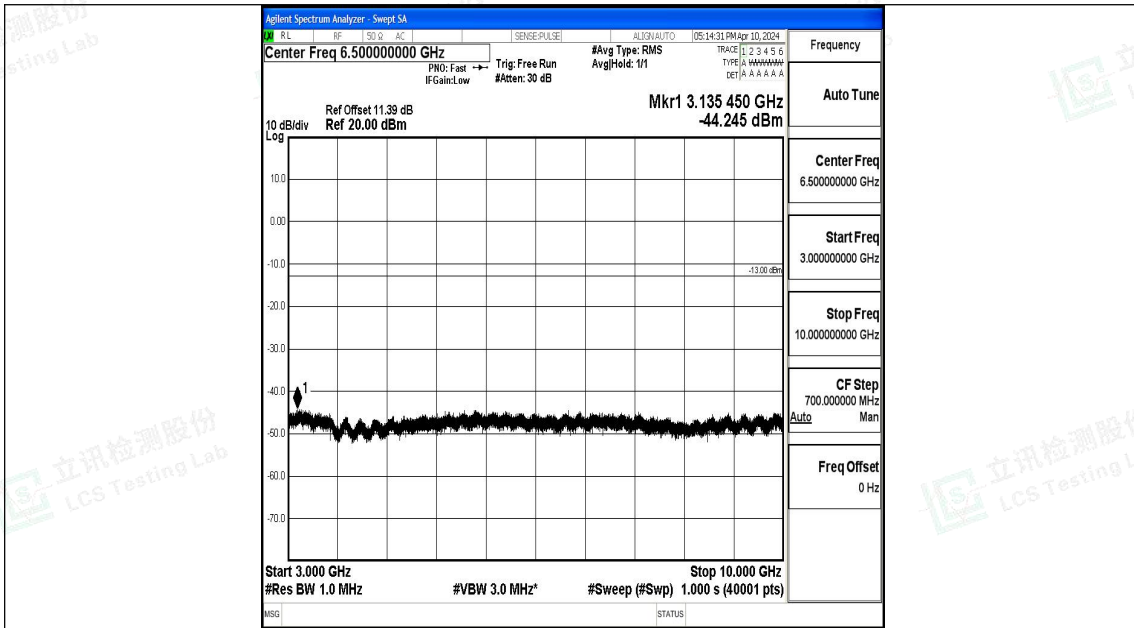

Band12\_1.4MHz\_QPSK\_23095\_1RB#0\_0.009~0.15\_0.009~0.15

Band12\_1.4MHz\_QPSK\_23095\_1RB#0\_0.15~30\_0.15~30

Band12\_1.4MHz\_QPSK\_23095\_1RB#0\_30~1000\_30~1000

Band12\_1.4MHz\_QPSK\_23095\_1RB#0\_1000~3000\_1000~3000