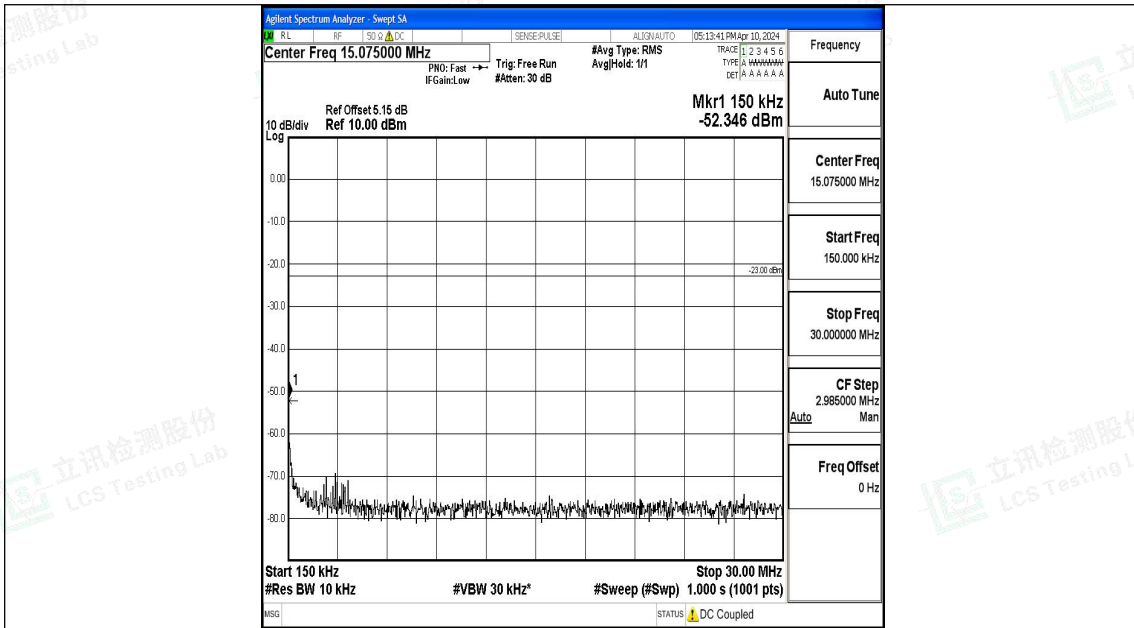

Band12\_1.4MHz\_QPSK\_23017\_1RB#0\_30~1000\_30~1000

Band12\_1.4MHz\_QPSK\_23017\_1RB#0\_1000~3000\_1000~3000

Band12\_1.4MHz\_QPSK\_23017\_1RB#0\_3000~10000\_3000~10000

Band12\_1.4MHz\_16QAM\_23017\_1RB#0\_0.009~0.15\_0.009~0.15