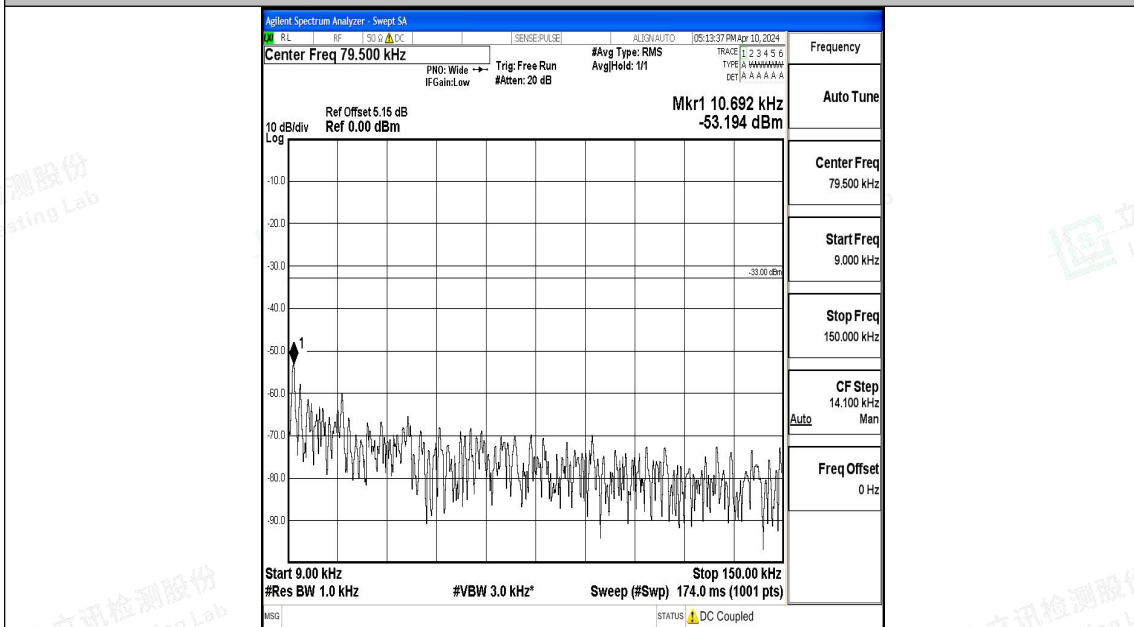

Band12\_1.4MHz\_QPSK\_23017\_1RB#0\_30~1000\_30~1000

Band12\_1.4MHz\_QPSK\_23017\_1RB#0\_1000~3000\_1000~3000

Band12\_1.4MHz\_QPSK\_23017\_1RB#0\_3000~10000\_3000~10000

Band12\_1.4MHz\_16QAM\_23017\_1RB#0\_0.009~0.15\_0.009~0.15