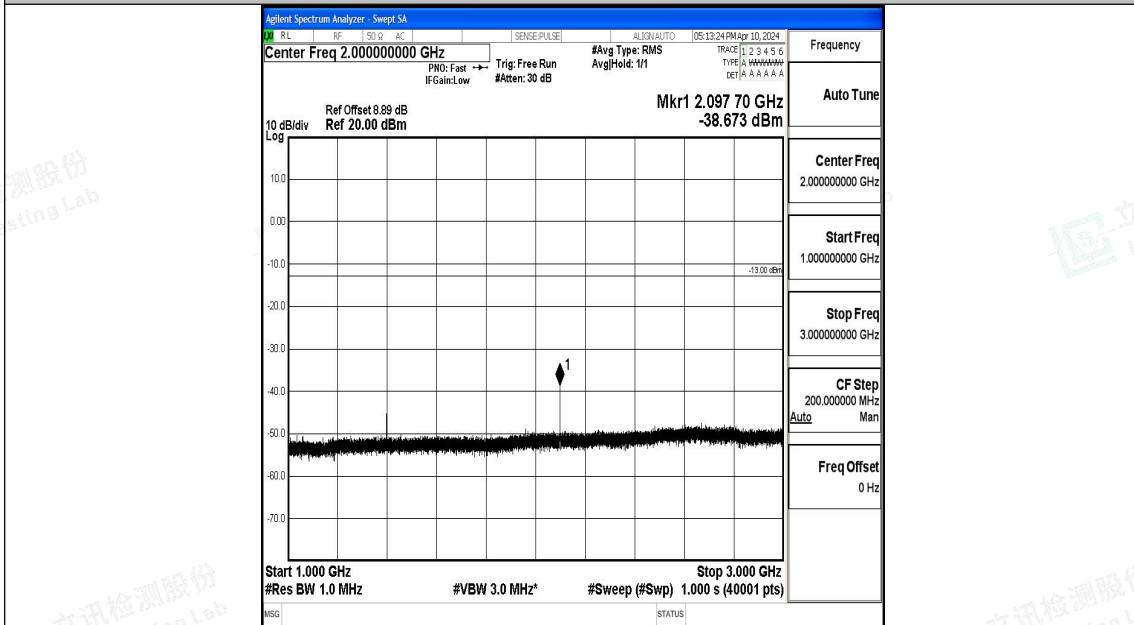

Band12\_1.4MHz\_QPSK\_23017\_1RB#0\_30~1000\_30~1000

Band12\_1.4MHz\_QPSK\_23017\_1RB#0\_1000~3000\_1000~3000

Band12\_1.4MHz\_QPSK\_23017\_1RB#0\_3000~10000\_3000~10000

Band12\_1.4MHz\_16QAM\_23017\_1RB#0\_0.009~0.15\_0.009~0.15