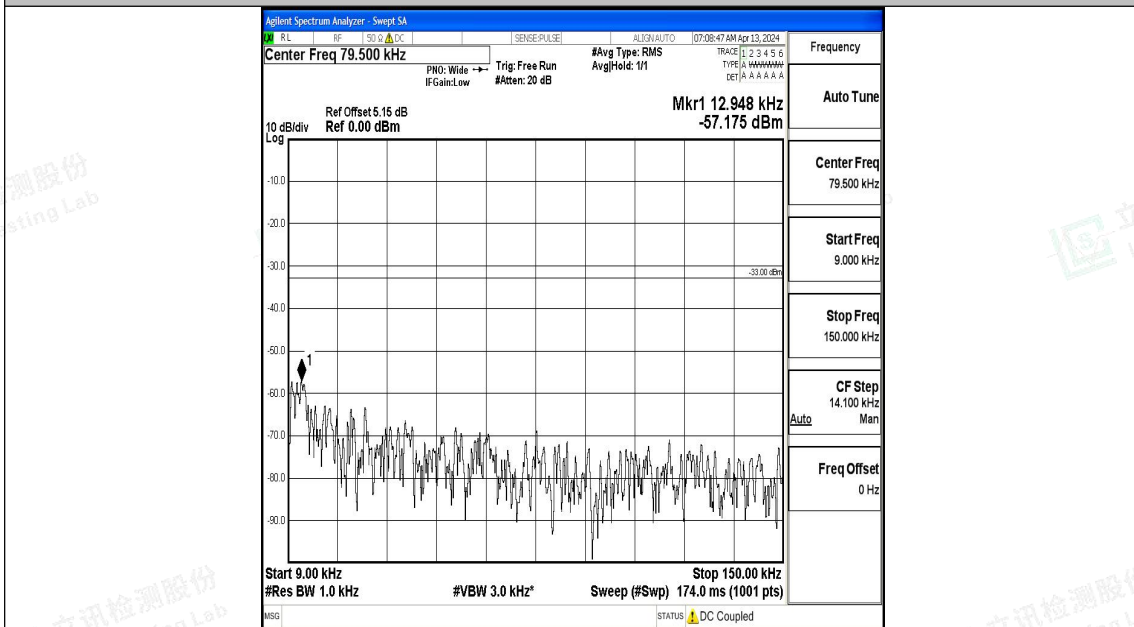

Band71_15MHz_QPSK_133297_1RB#0_0.009~0.15_0.009~0.15

Band71_15MHz_QPSK_133297_1RB#0_0.15~30_0.15~30

Band71_15MHz_QPSK_133297_1RB#0_30~1000_30~1000

Band71_15MHz_QPSK_133297_1RB#0_1000~3000_1000~3000

Band71_15MHz_QPSK_133297_1RB#0_3000~10000_3000~10000