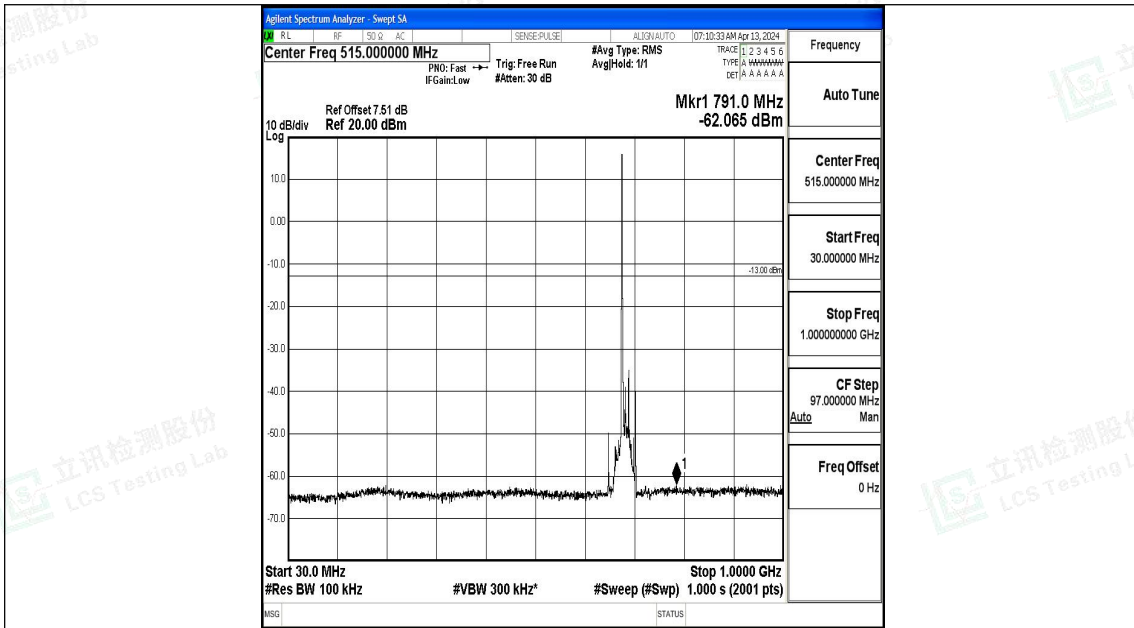

Band71_15MHz_QPSK_133397_1RB#0_0.15~30_0.15~30

Band71_15MHz_QPSK_133397_1RB#0_30~1000_30~1000