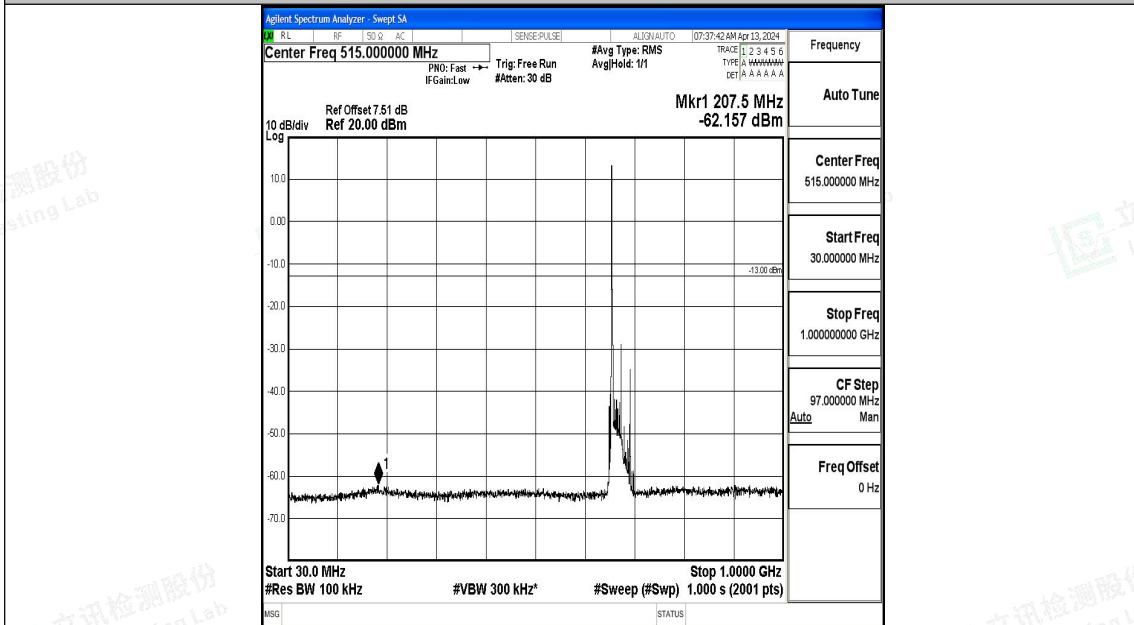

Band71_20MHz_16QAM_133222_1RB#0_0.15~30_0.15~30

Band71_20MHz_16QAM_133222_1RB#0_30~1000_30~1000