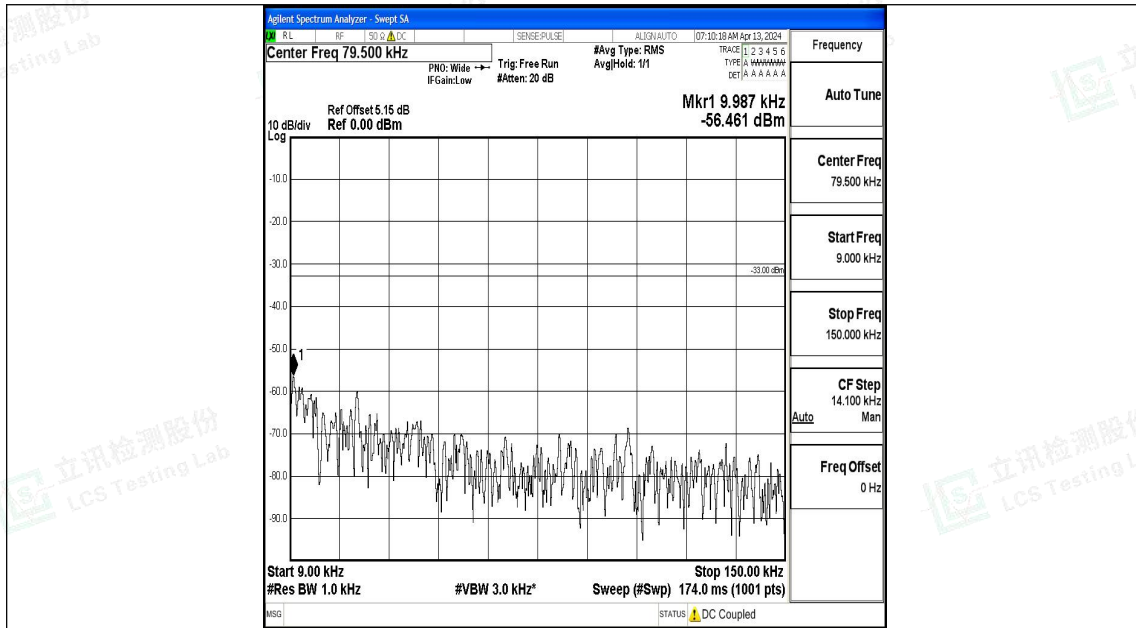

Band71_15MHz_16QAM_133297_1RB#0_0.009~0.15_0.009~0.15

Band71_15MHz_16QAM_133297_1RB#0_0.15~30_0.15~30

Band71_15MHz_16QAM_133297_1RB#0_30~1000_30~1000

Band71_15MHz_16QAM_133297_1RB#0_1000~3000_1000~3000

Band71_15MHz_16QAM_133297_1RB#0_3000~10000_3000~10000