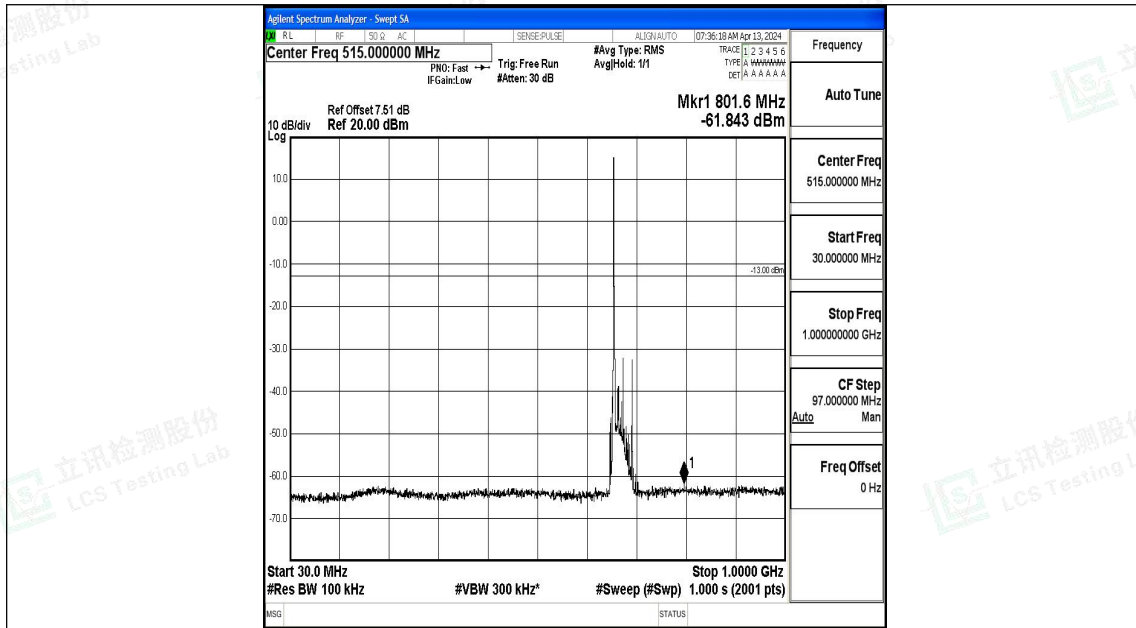

Band71_20MHz_QPSK_133222_1RB#0_0.15~30_0.15~30

Band71_20MHz_QPSK_133222_1RB#0_30~1000_30~1000