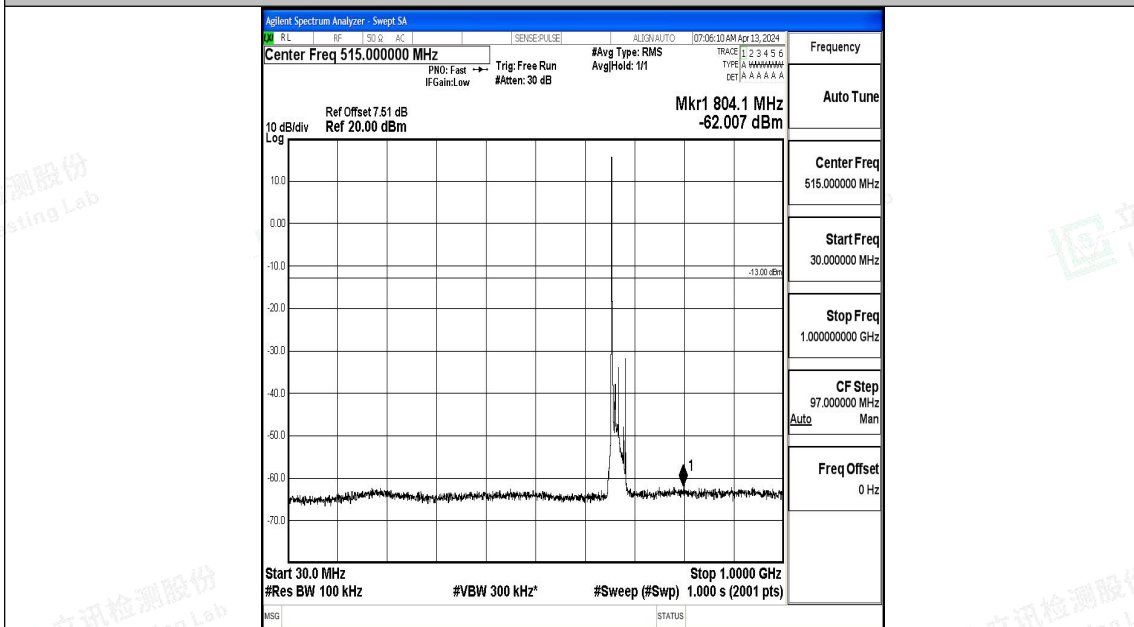

Band71_15MHz_16QAM_133197_1RB#0_0.15~30_0.15~30

Band71_15MHz_16QAM_133197_1RB#0_30~1000_30~1000