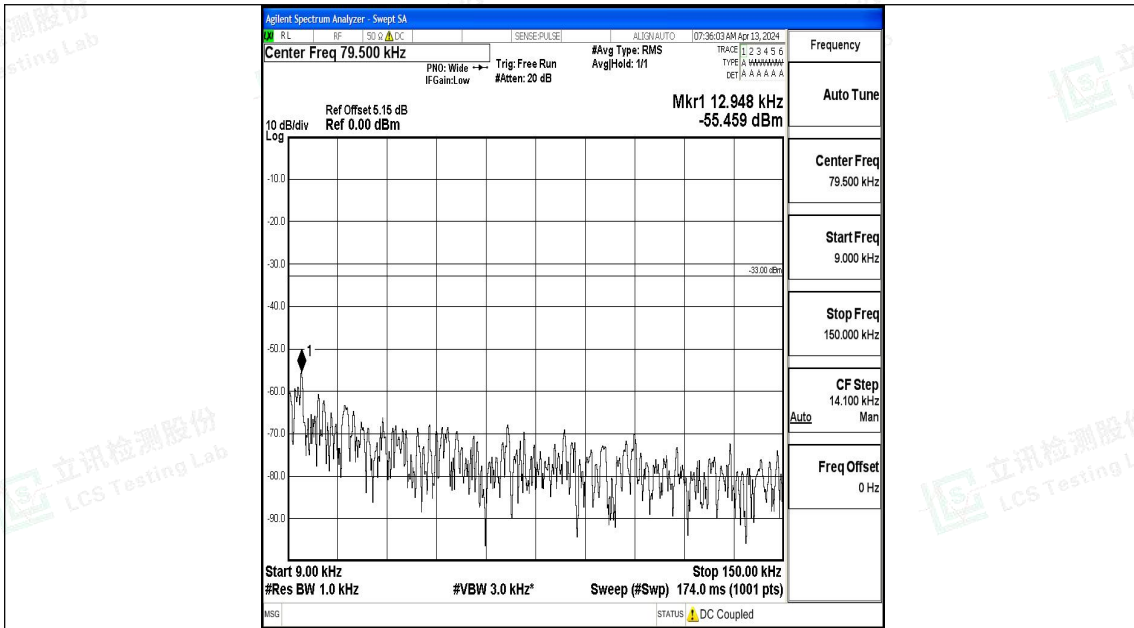

Band71_15MHz_QPSK_133397_1RB#0_0.009~0.15_0.009~0.15

Band71_15MHz_QPSK_133397_1RB#0_0.15~30_0.15~30

Band71_15MHz_QPSK_133397_1RB#0_30~1000_30~1000

Band71_15MHz_QPSK_133397_1RB#0_1000~3000_1000~3000

Band71_20MHz_QPSK_133222_1RB#0_0.009~0.15_0.009~0.15