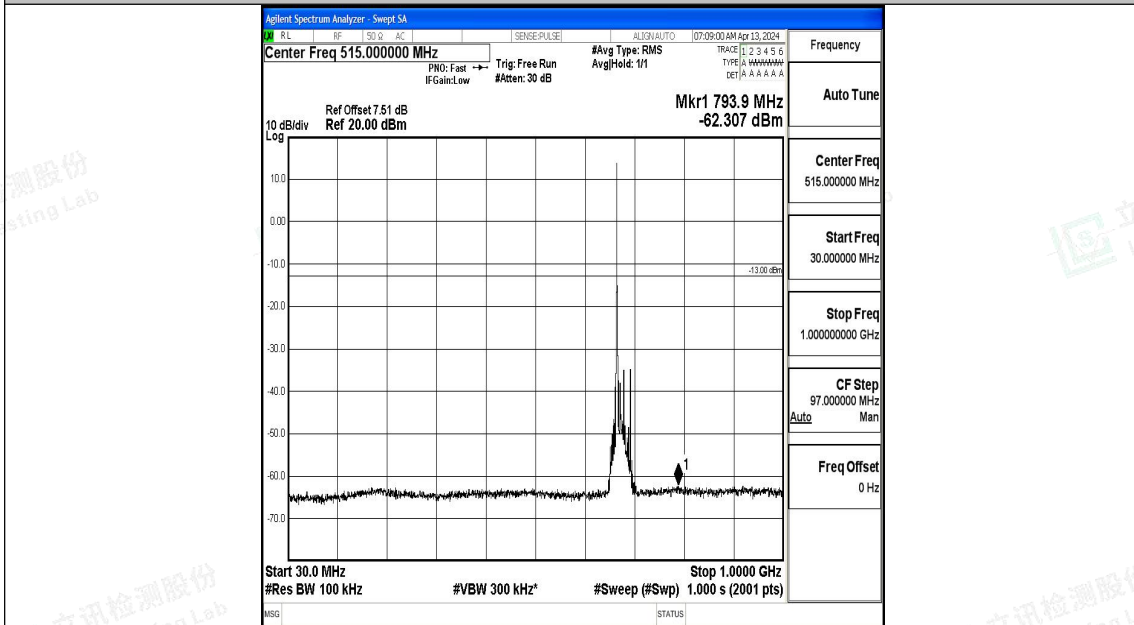

Band71_15MHz_16QAM_133297_1RB#0_0.15~30_0.15~30

Band71_15MHz_16QAM_133297_1RB#0_30~1000_30~1000