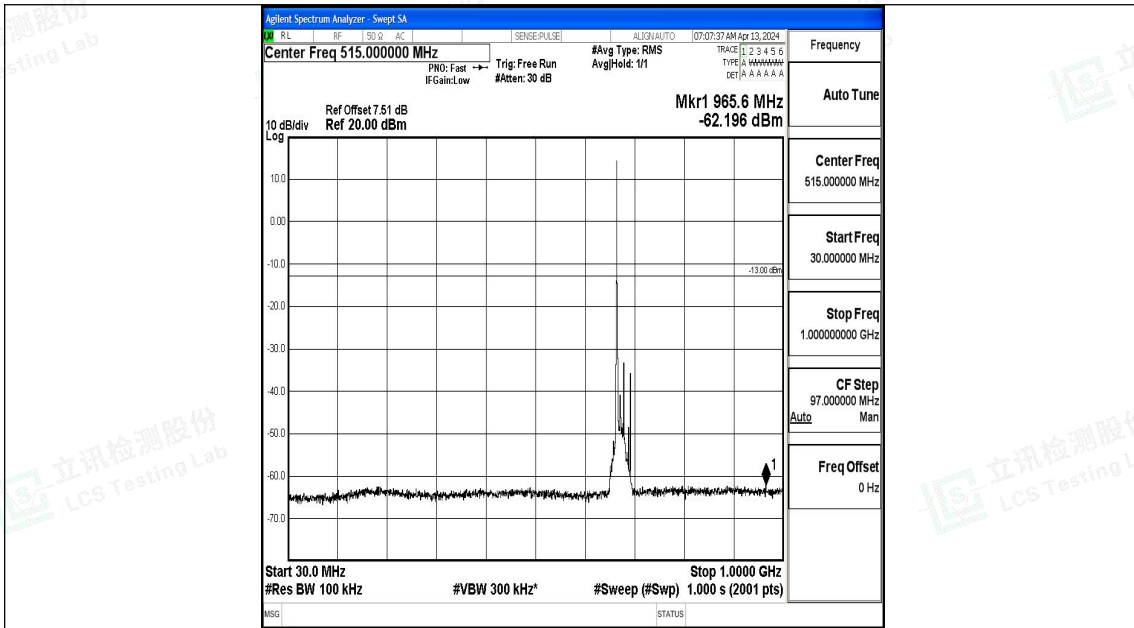

Band71_15MHz_QPSK_133297_1RB#0_0.15~30_0.15~30

Band71_15MHz_QPSK_133297_1RB#0_30~1000_30~1000