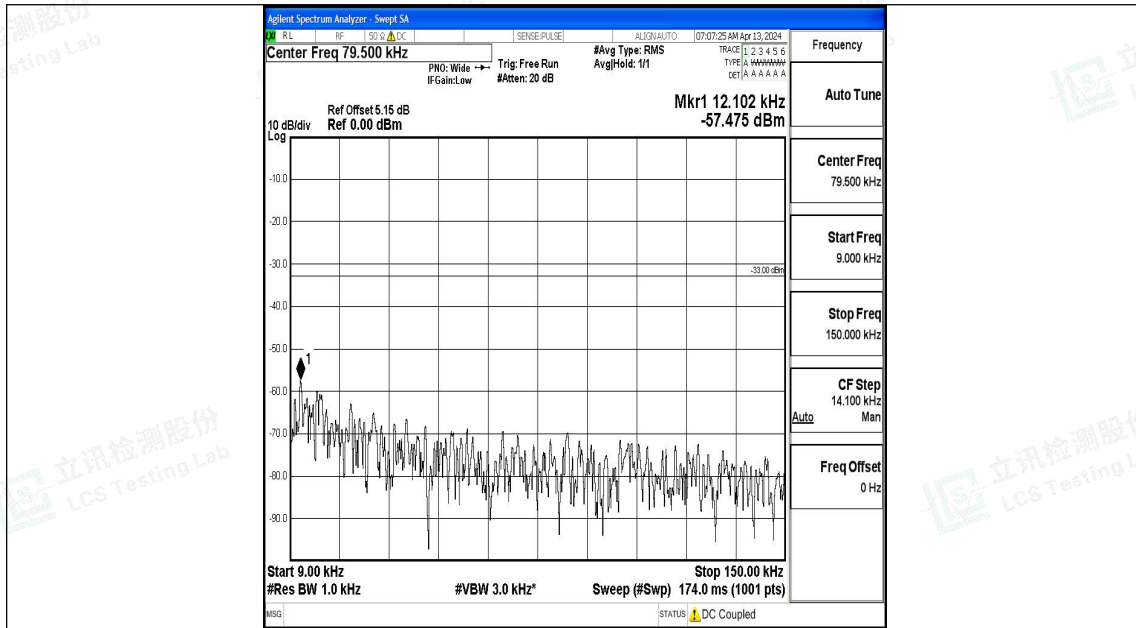

Band71_15MHz_16QAM_133197_1RB#0_0.009~0.15_0.009~0.15

Band71_15MHz_16QAM_133197_1RB#0_0.15~30_0.15~30

Band71_15MHz_16QAM_133197_1RB#0_30~1000_30~1000

Band71_15MHz_16QAM_133197_1RB#0_1000~3000_1000~3000

Band71_15MHz_16QAM_133197_1RB#0_3000~10000_3000~10000