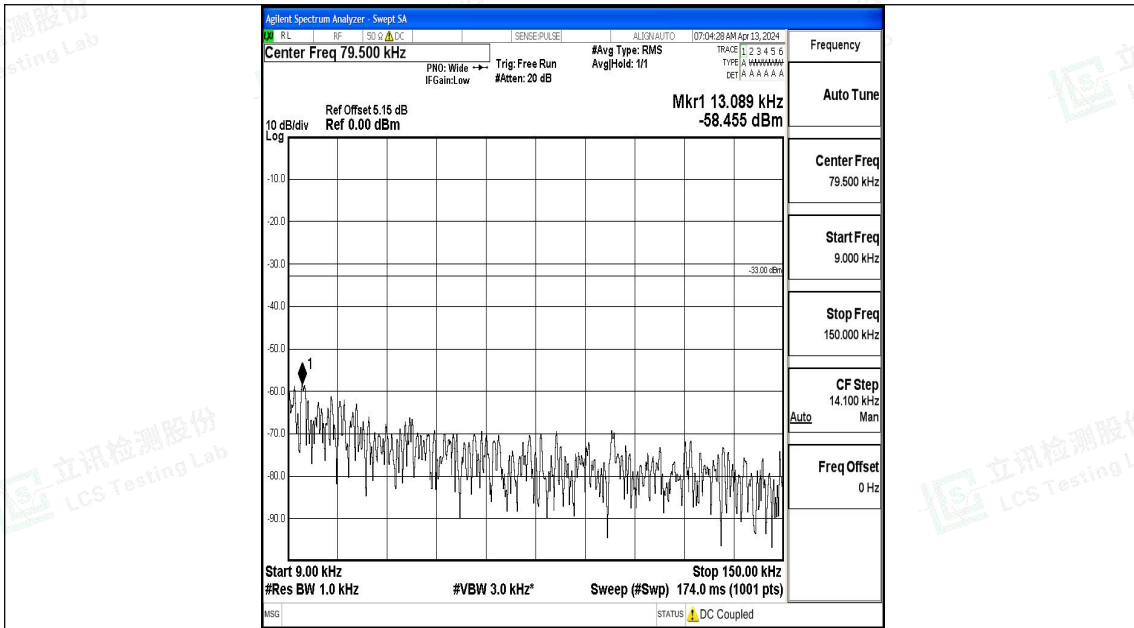

Band71_5MHz_16QAM_133447_1RB#0_3000~10000_3000~10000

Band71_15MHz_QPSK_133197_1RB#0_0.009~0.15_0.009~0.15