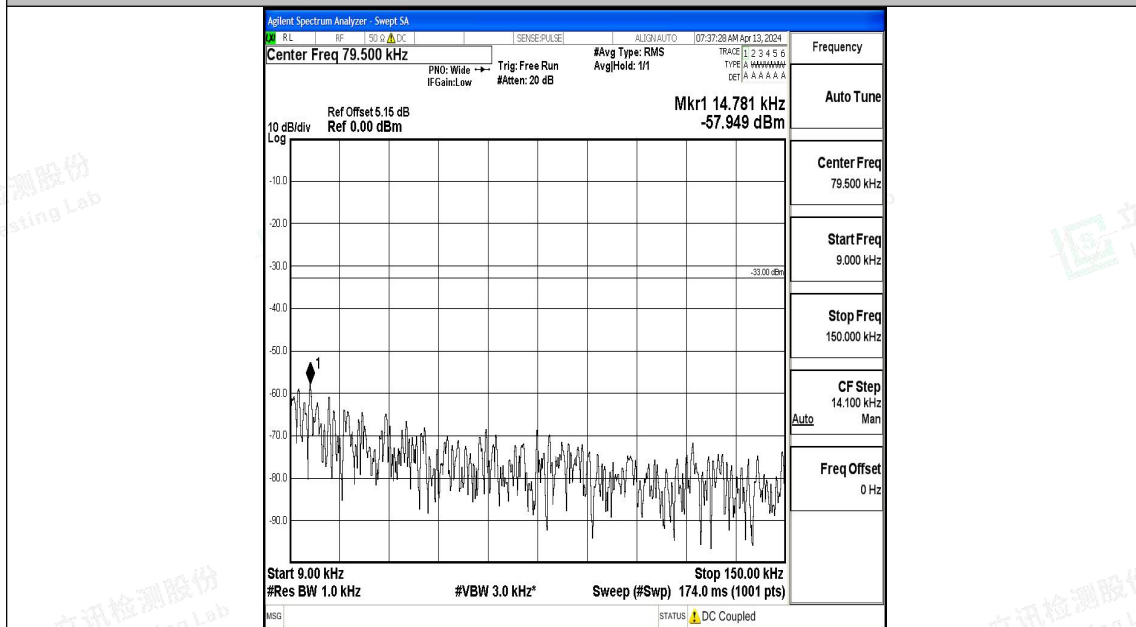

Band71_20MHz_QPSK_133222_1RB#0_0.15~30_0.15~30

Band71_20MHz_QPSK_133222_1RB#0_30~1000_30~1000

Band71_20MHz_QPSK_133222_1RB#0_1000~3000_1000~3000

Band71_20MHz_QPSK_133222_1RB#0_3000~10000_3000~10000

Band71_20MHz_16QAM_133222_1RB#0_0.009~0.15_0.009~0.15