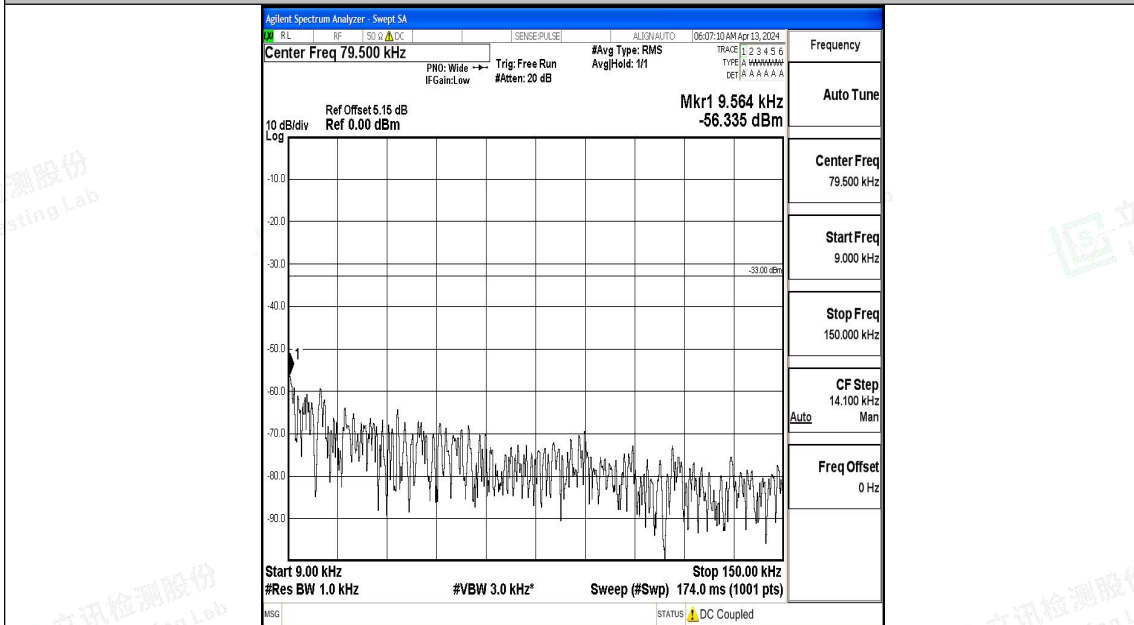

Band71_10MHz_QPSK_133422_1RB#0_0.009~0.15_0.009~0.15

Band71_10MHz_QPSK_133422_1RB#0_0.15~30_0.15~30

Band71_10MHz_QPSK_133422_1RB#0_30~1000_30~1000

Band71_10MHz_QPSK_133422_1RB#0_1000~3000_1000~3000

Band71_5MHz_QPSK_133447_1RB#0_3000~10000_3000~10000