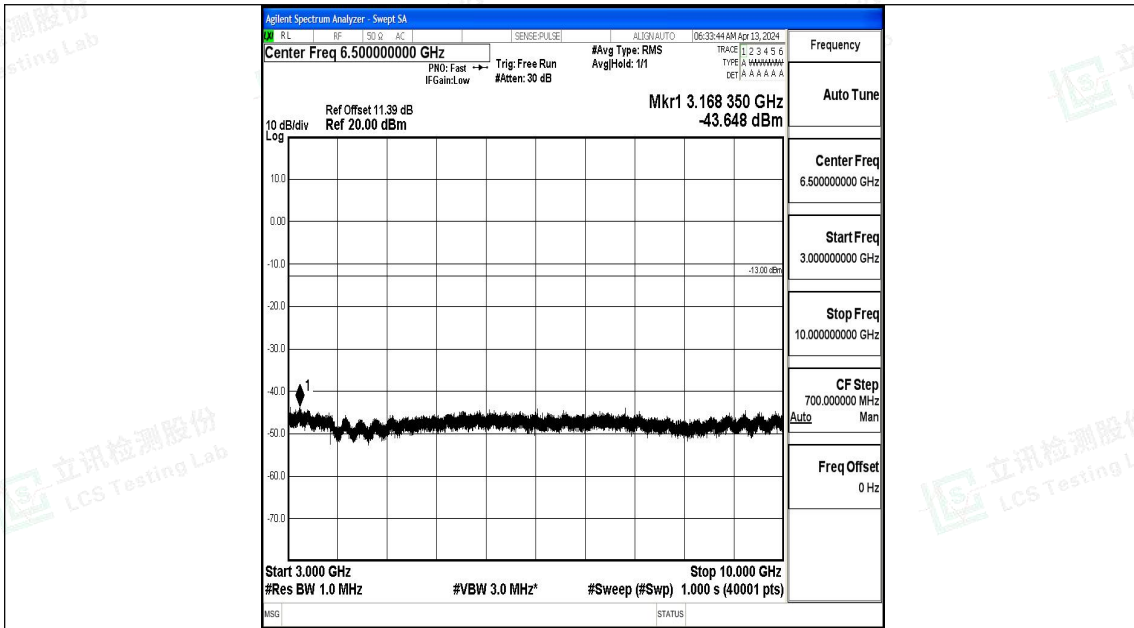

Band71_10MHz_QPSK_133172_1RB#0_1000~3000_1000~3000

Band71_10MHz_QPSK_133172_1RB#0_3000~10000_3000~10000