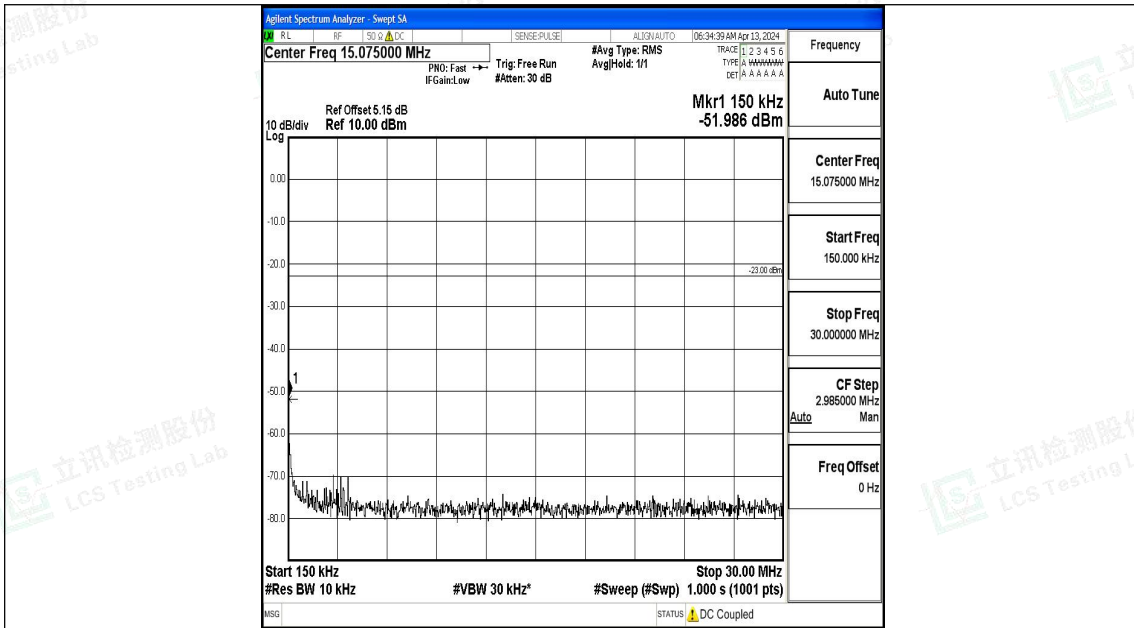

Band71\_10MHz\_QPSK\_133172\_1RB#0\_30~1000\_30~1000

Band71\_10MHz\_QPSK\_133172\_1RB#0\_1000~3000\_1000~3000

Band71\_10MHz\_QPSK\_133172\_1RB#0\_3000~10000\_3000~10000

Band71\_10MHz\_16QAM\_133172\_1RB#0\_0.009~0.15\_0.009~0.15