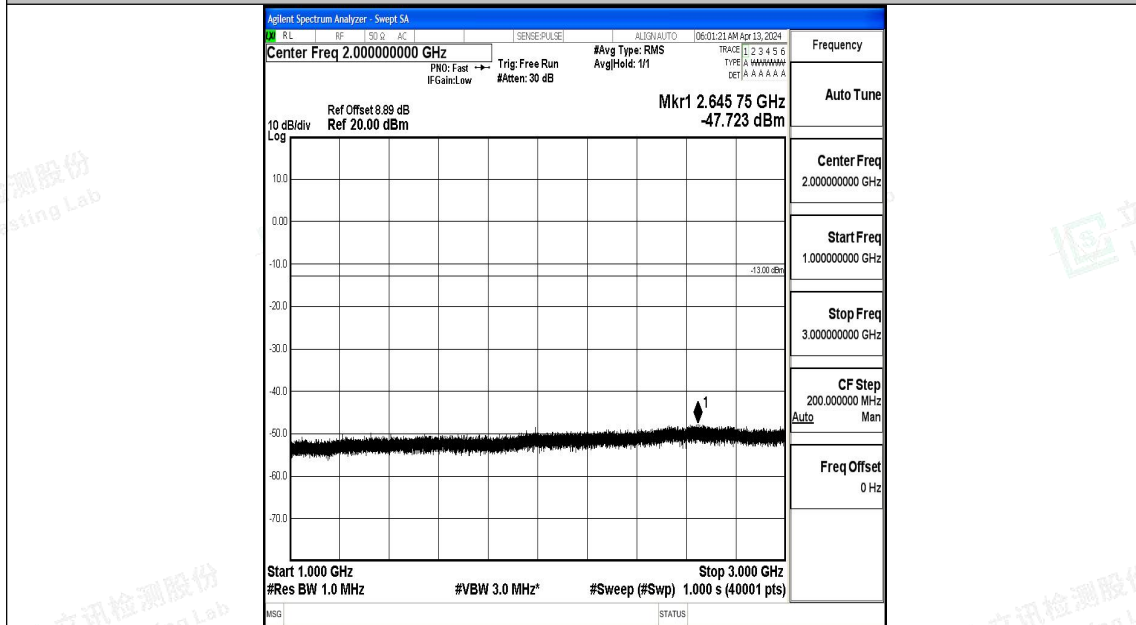

Band71\_5MHz\_QPSK\_133147\_1RB#0\_30~1000\_30~1000

Band71\_5MHz\_QPSK\_133147\_1RB#0\_1000~3000\_1000~3000

Band71\_5MHz\_QPSK\_133147\_1RB#0\_3000~10000\_3000~10000

Band71\_5MHz\_16QAM\_133147\_1RB#0\_0.009~0.15\_0.009~0.15