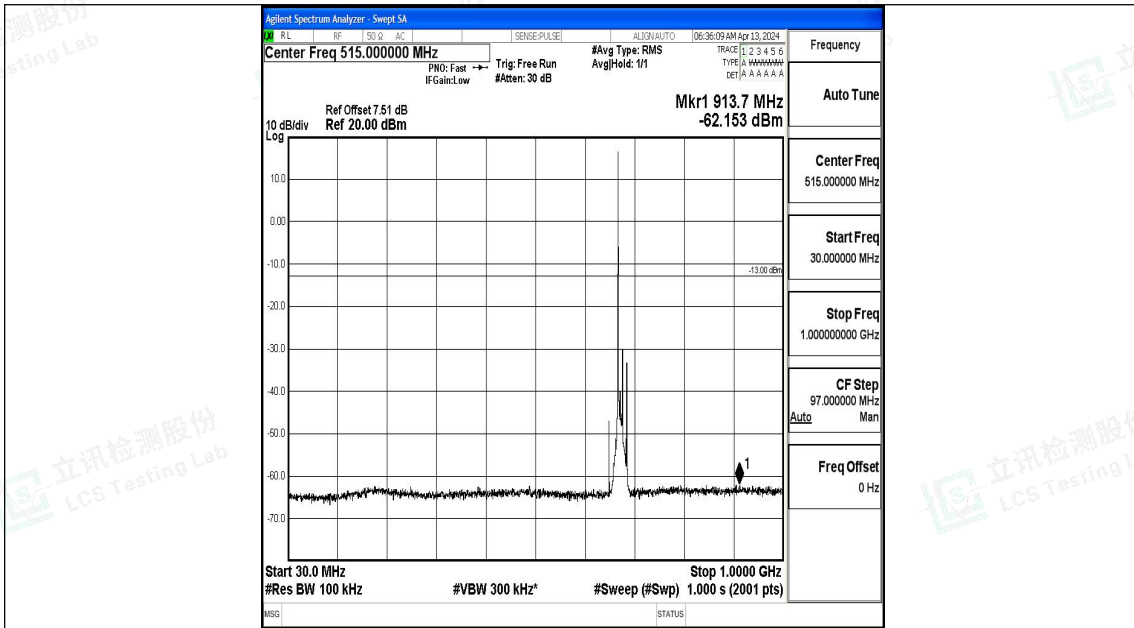

Band71_10MHz_QPSK_133297_1RB#0_0.15~30_0.15~30

Band71_10MHz_QPSK_133297_1RB#0_30~1000_30~1000