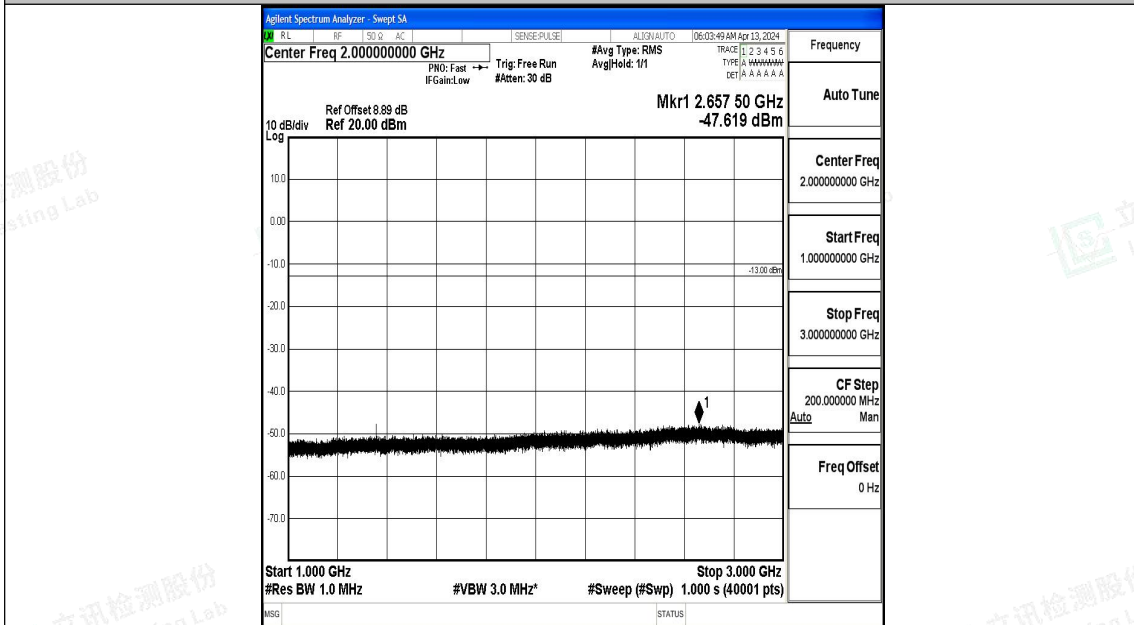

Band71\_5MHz\_QPSK\_133297\_1RB#0\_0.009~0.15\_0.009~0.15

Band71\_5MHz\_QPSK\_133297\_1RB#0\_0.15~30\_0.15~30

Band71\_5MHz\_QPSK\_133297\_1RB#0\_30~1000\_30~1000

Band71\_5MHz\_QPSK\_133297\_1RB#0\_1000~3000\_1000~3000