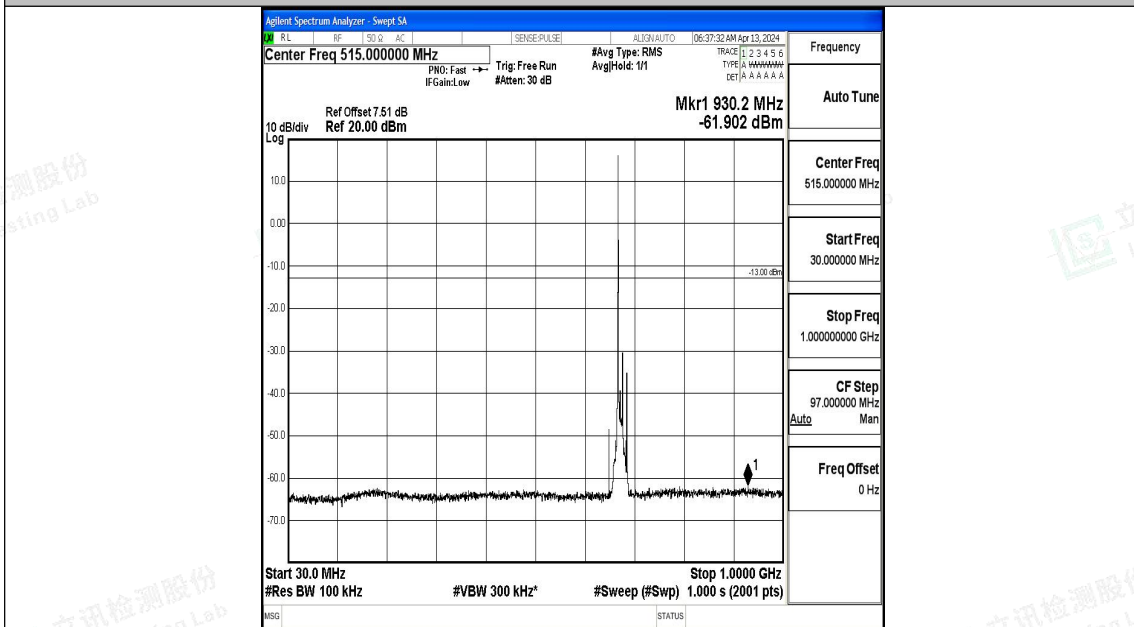

Band71\_10MHz\_QPSK\_133297\_1RB#0\_3000~10000\_3000~10000

Band71\_10MHz\_16QAM\_133297\_1RB#0\_0.009~0.15\_0.009~0.15

Band71\_10MHz\_16QAM\_133297\_1RB#0\_0.15~30\_0.15~30

Band71\_10MHz\_16QAM\_133297\_1RB#0\_30~1000\_30~1000