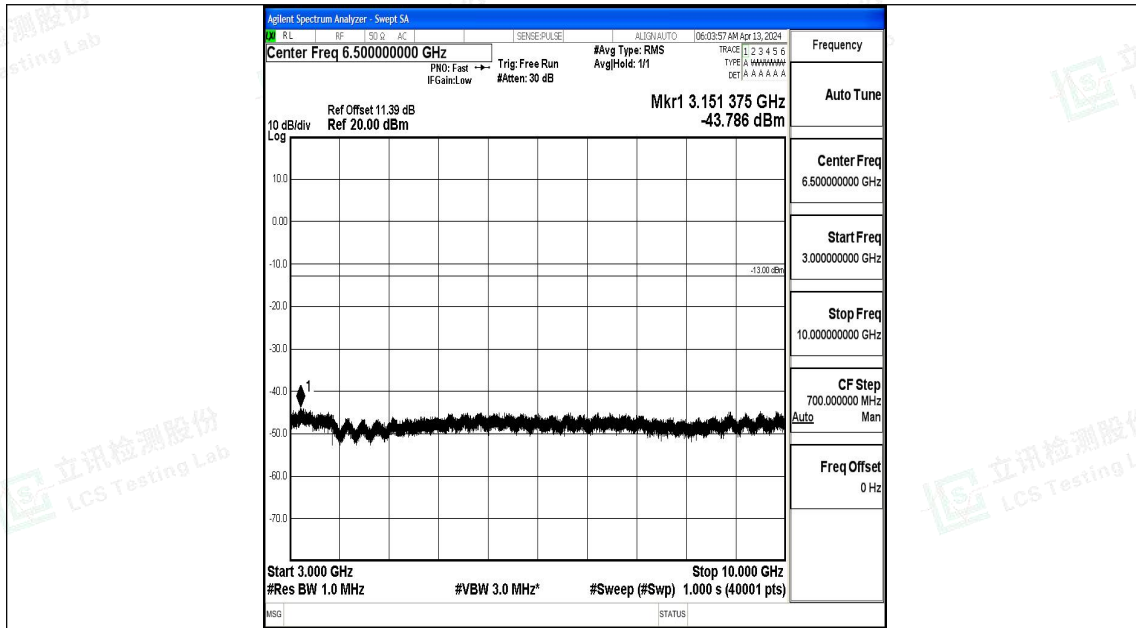

Band71\_5MHz\_QPSK\_133297\_1RB#0\_0.009~0.15\_0.009~0.15

Band71\_5MHz\_QPSK\_133297\_1RB#0\_0.15~30\_0.15~30

Band71\_5MHz\_QPSK\_133297\_1RB#0\_30~1000\_30~1000

Band71\_5MHz\_QPSK\_133297\_1RB#0\_1000~3000\_1000~3000