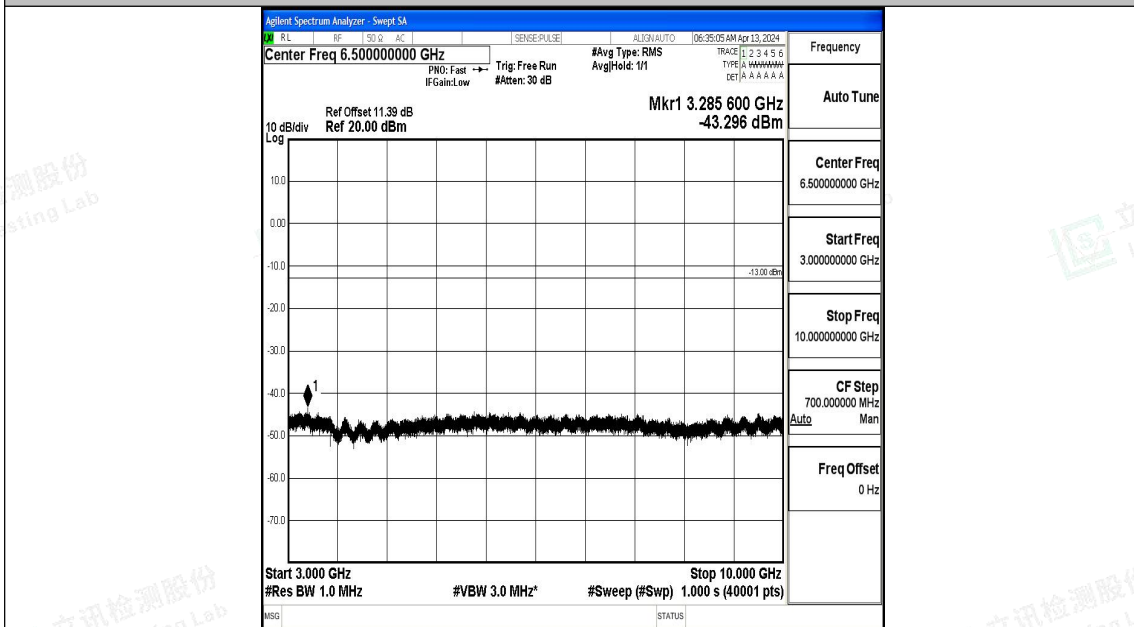

Band71\_10MHz\_16QAM\_133172\_1RB#0\_0.15~30\_0.15~30

Band71\_10MHz\_16QAM\_133172\_1RB#0\_30~1000\_30~1000

Band71\_10MHz\_16QAM\_133172\_1RB#0\_1000~3000\_1000~3000

Band71\_10MHz\_16QAM\_133172\_1RB#0\_3000~10000\_3000~10000