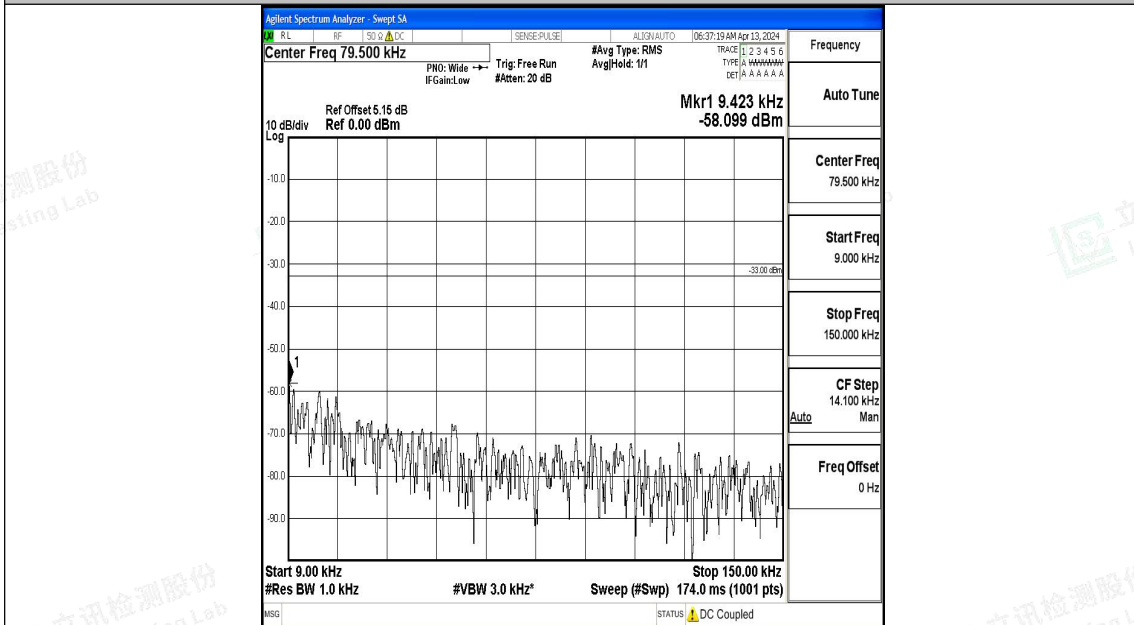

Band71_10MHz_QPSK_133297_1RB#0_3000~10000_3000~10000

Band71_10MHz_16QAM_133297_1RB#0_0.009~0.15_0.009~0.15