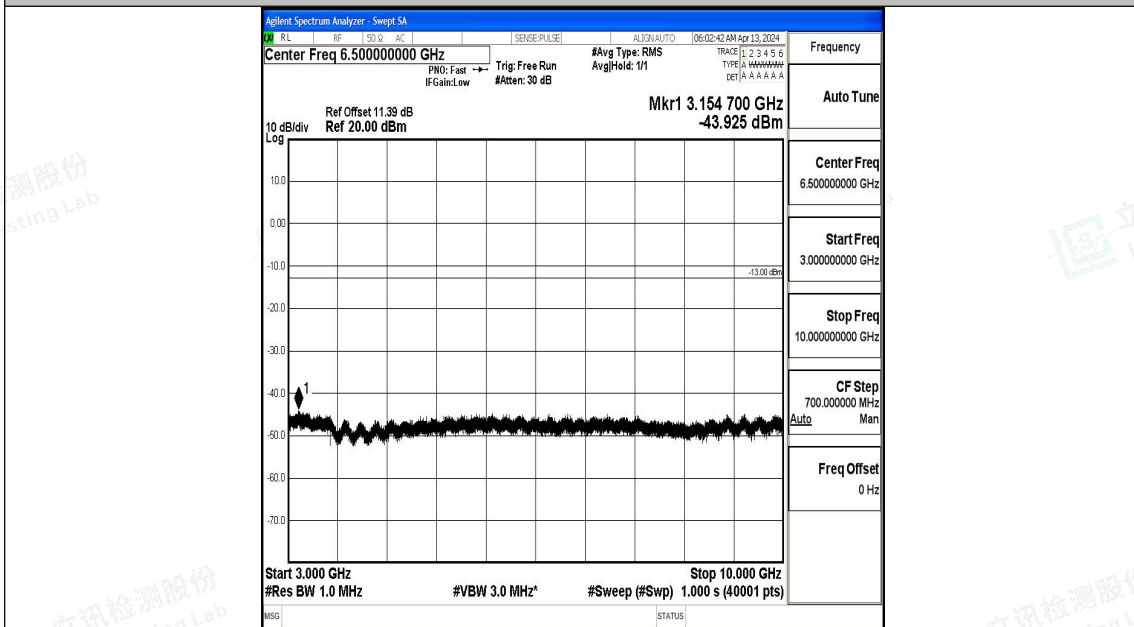

Band71\_5MHz\_16QAM\_133147\_1RB#0\_0.15~30\_0.15~30

Band71\_5MHz\_16QAM\_133147\_1RB#0\_30~1000\_30~1000

Band71\_5MHz\_16QAM\_133147\_1RB#0\_1000~3000\_1000~3000

Band71\_5MHz\_16QAM\_133147\_1RB#0\_3000~10000\_3000~10000