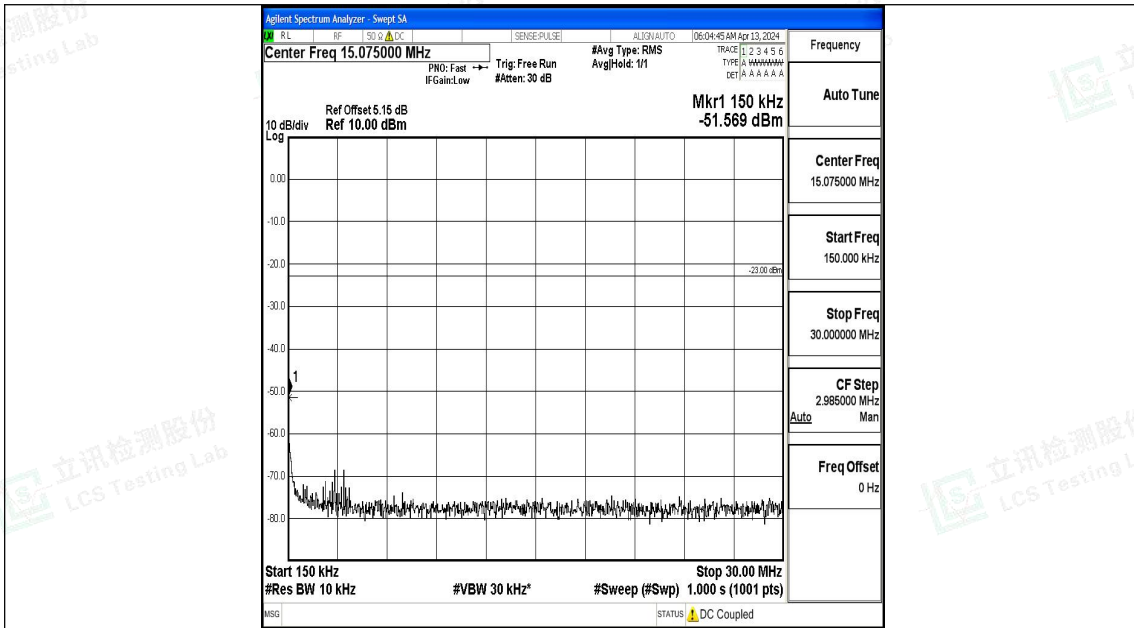

Band71_5MHz_16QAM_133297_1RB#0_0.009~0.15_0.009~0.15

Band71_5MHz_16QAM_133297_1RB#0_0.15~30_0.15~30