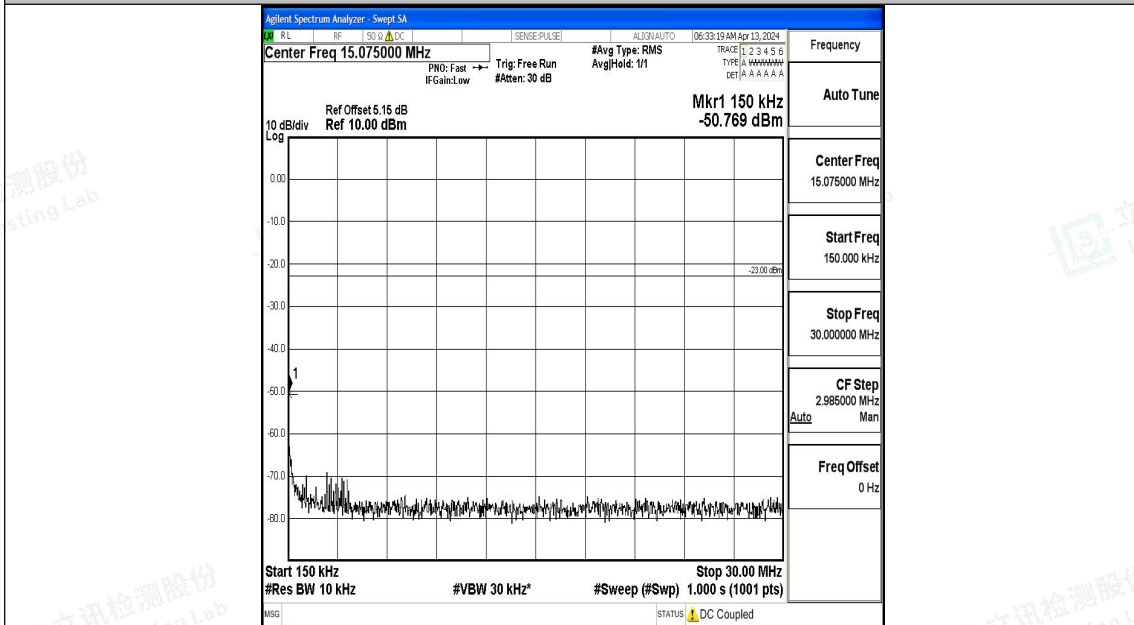

Band71\_5MHz\_QPSK\_133447\_1RB#0\_30~1000\_30~1000

Band71\_5MHz\_QPSK\_133447\_1RB#0\_1000~3000\_1000~3000

Band71\_10MHz\_QPSK\_133172\_1RB#0\_0.009~0.15\_0.009~0.15

Band71\_10MHz\_QPSK\_133172\_1RB#0\_0.15~30\_0.15~30