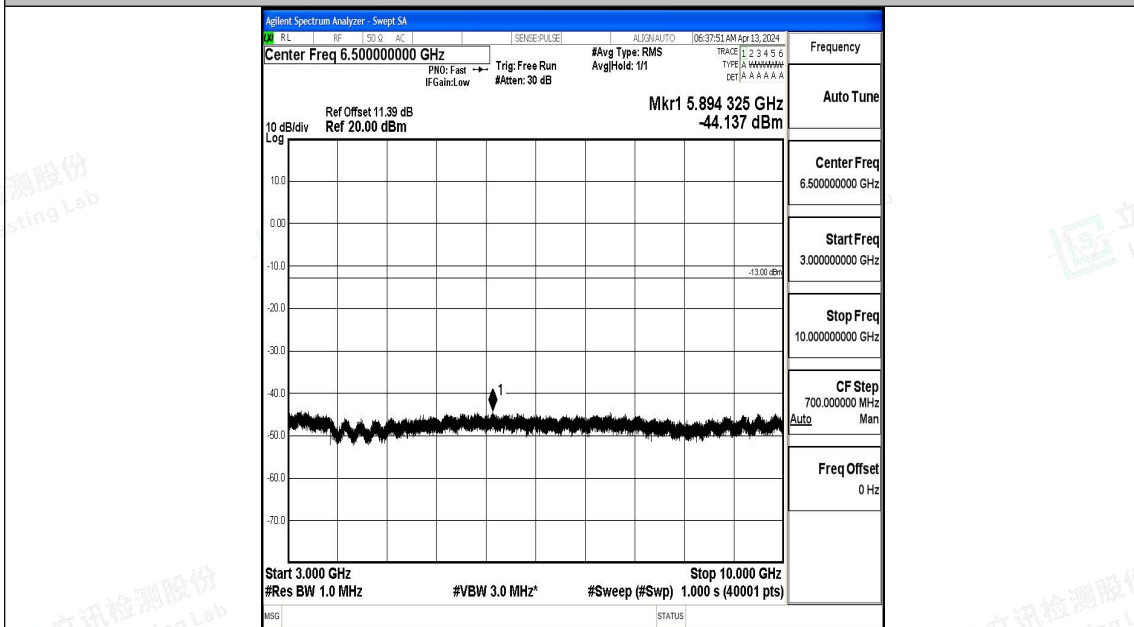

Band71_10MHz_16QAM_133297_1RB#0_1000~3000_1000~3000

Band71_10MHz_16QAM_133297_1RB#0_3000~10000_3000~10000