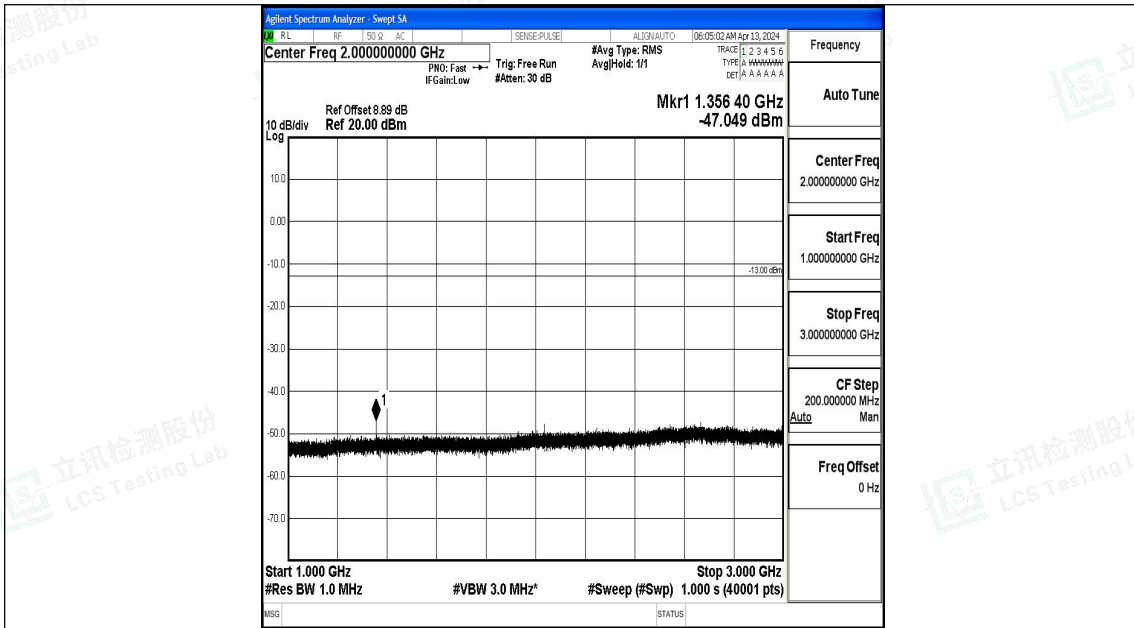

Band71\_5MHz\_QPSK\_133297\_1RB#0\_3000~10000\_3000~10000

Band71\_5MHz\_16QAM\_133297\_1RB#0\_0.009~0.15\_0.009~0.15

Band71\_5MHz\_16QAM\_133297\_1RB#0\_0.15~30\_0.15~30

Band71\_5MHz\_16QAM\_133297\_1RB#0\_30~1000\_30~1000