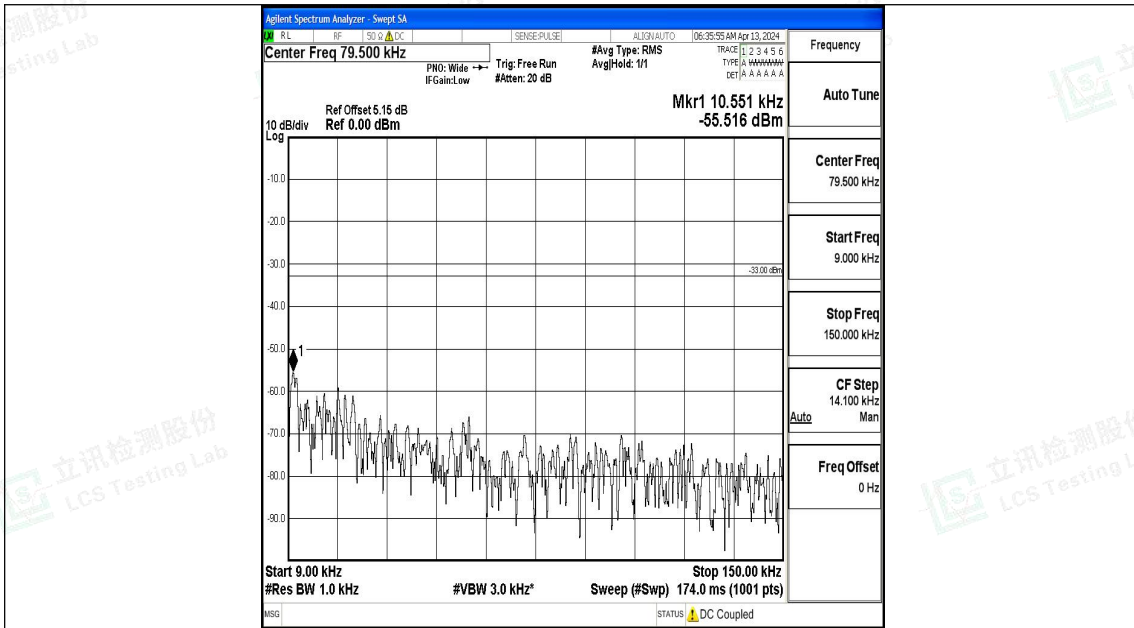

Band71\_10MHz\_16QAM\_133172\_1RB#0\_0.15~30\_0.15~30

Band71\_10MHz\_16QAM\_133172\_1RB#0\_30~1000\_30~1000

Band71\_10MHz\_16QAM\_133172\_1RB#0\_1000~3000\_1000~3000

Band71\_10MHz\_16QAM\_133172\_1RB#0\_3000~10000\_3000~10000