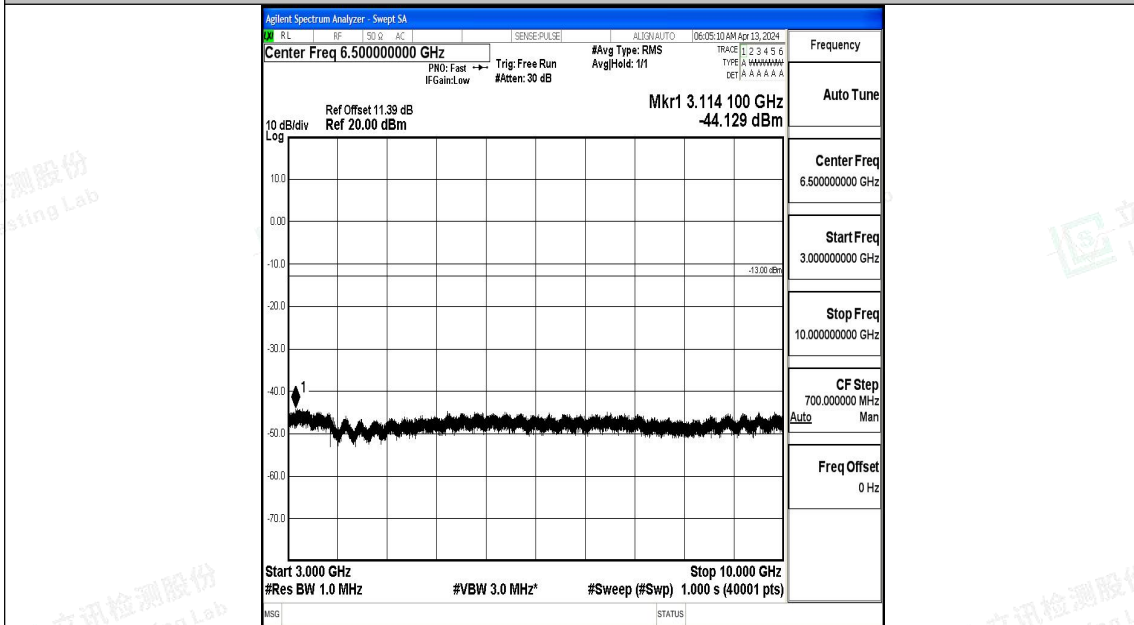

Band71_5MHz_16QAM_133297_1RB#0_1000~3000_1000~3000

Band71_5MHz_16QAM_133297_1RB#0_3000~10000_3000~10000