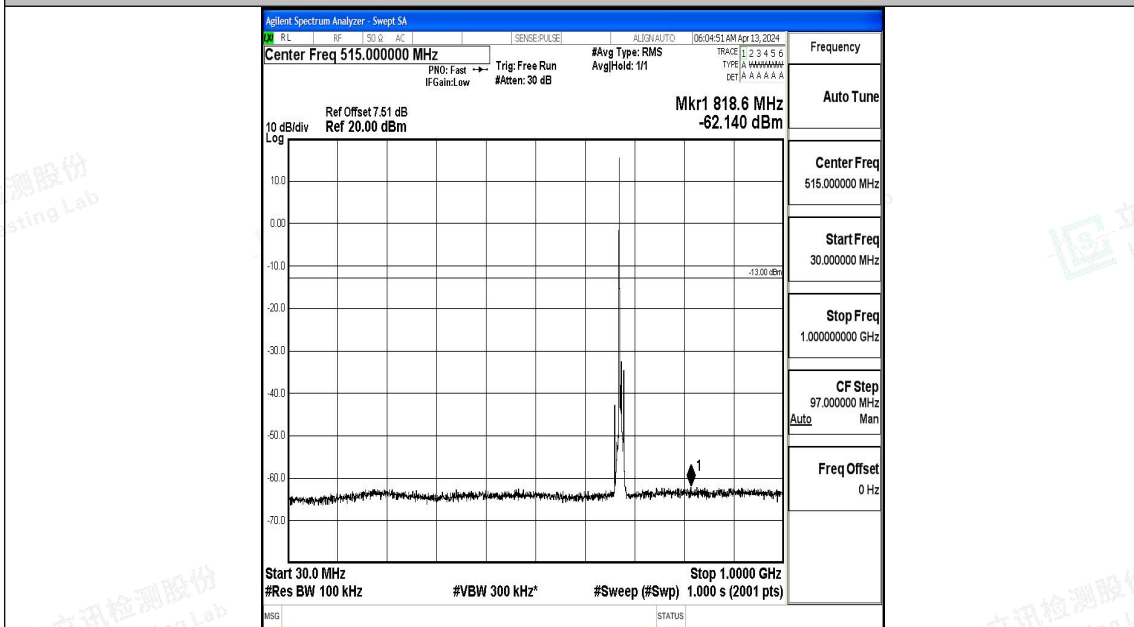

Band71\_5MHz\_QPSK\_133297\_1RB#0\_3000~10000\_3000~10000

Band71\_5MHz\_16QAM\_133297\_1RB#0\_0.009~0.15\_0.009~0.15

Band71\_5MHz\_16QAM\_133297\_1RB#0\_0.15~30\_0.15~30

Band71\_5MHz\_16QAM\_133297\_1RB#0\_30~1000\_30~1000