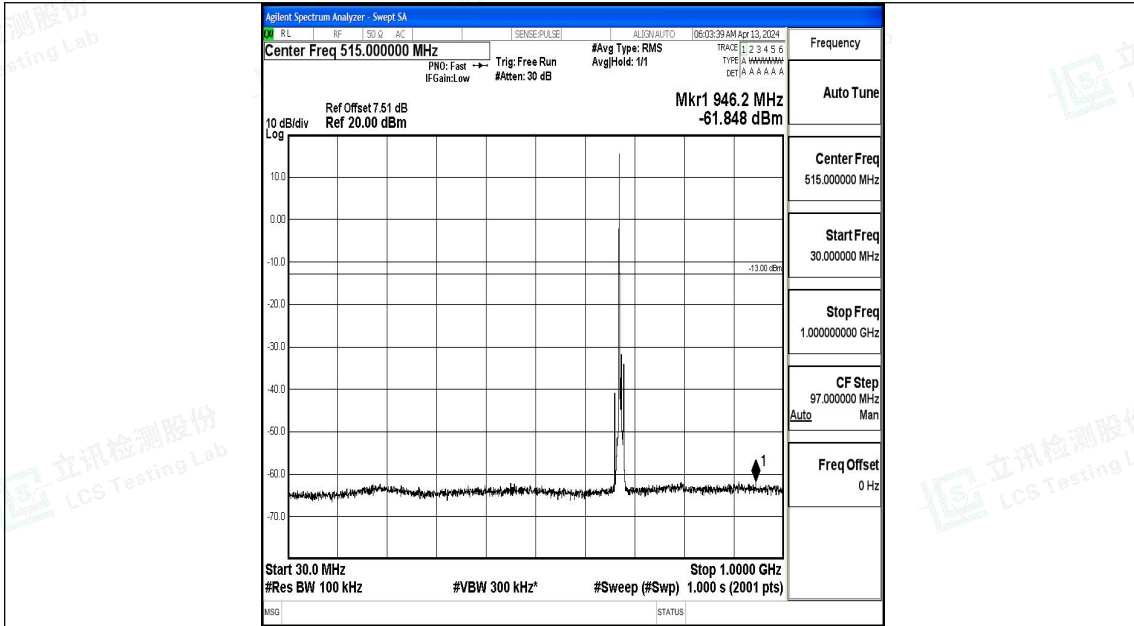

Band71_5MHz_QPSK_133297_1RB#0_0.15~30_0.15~30

Band71_5MHz_QPSK_133297_1RB#0_30~1000_30~1000