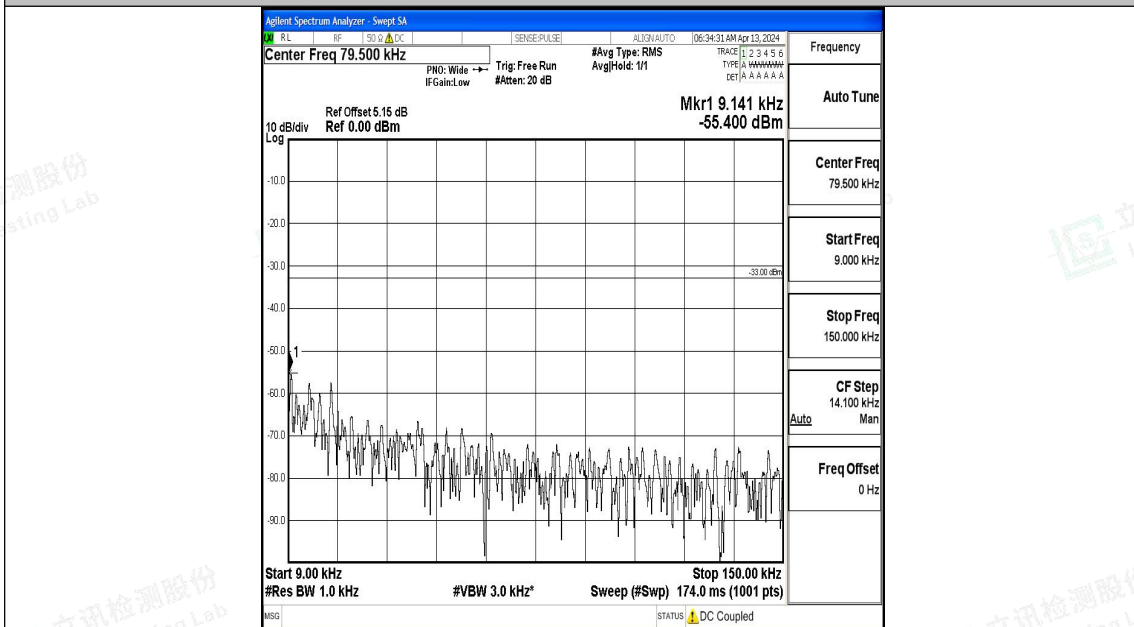

Band71\_10MHz\_QPSK\_133172\_1RB#0\_30~1000\_30~1000

Band71\_10MHz\_QPSK\_133172\_1RB#0\_1000~3000\_1000~3000

Band71\_10MHz\_QPSK\_133172\_1RB#0\_3000~10000\_3000~10000

Band71\_10MHz\_16QAM\_133172\_1RB#0\_0.009~0.15\_0.009~0.15