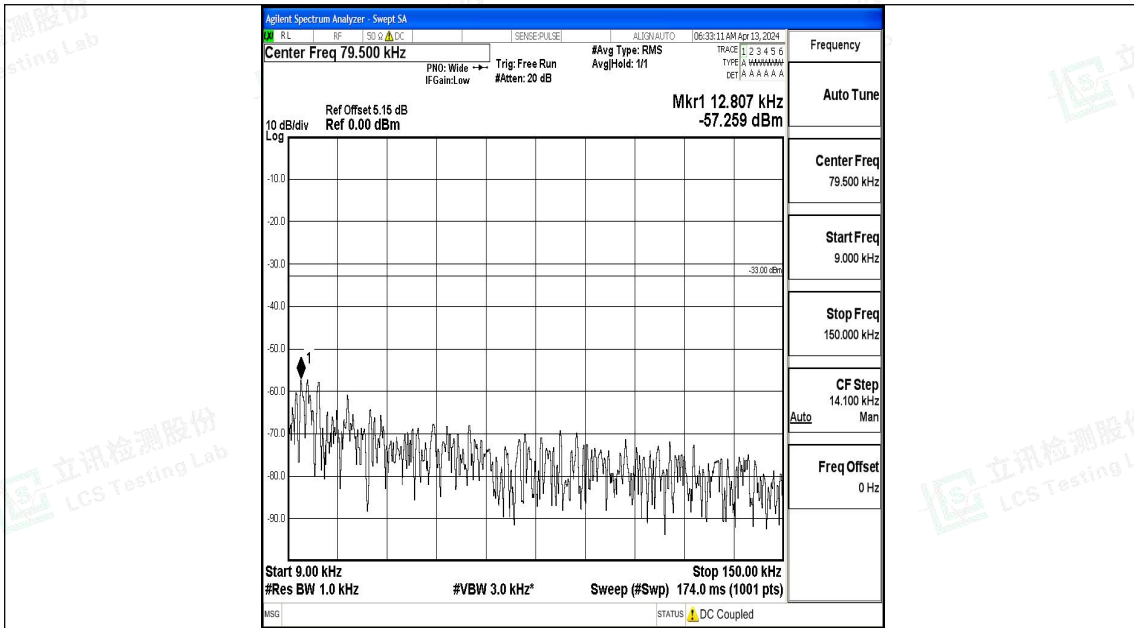

Band71_5MHz_QPSK_133447_1RB#0_1000~3000_1000~3000

Band71_10MHz_QPSK_133172_1RB#0_0.009~0.15_0.009~0.15