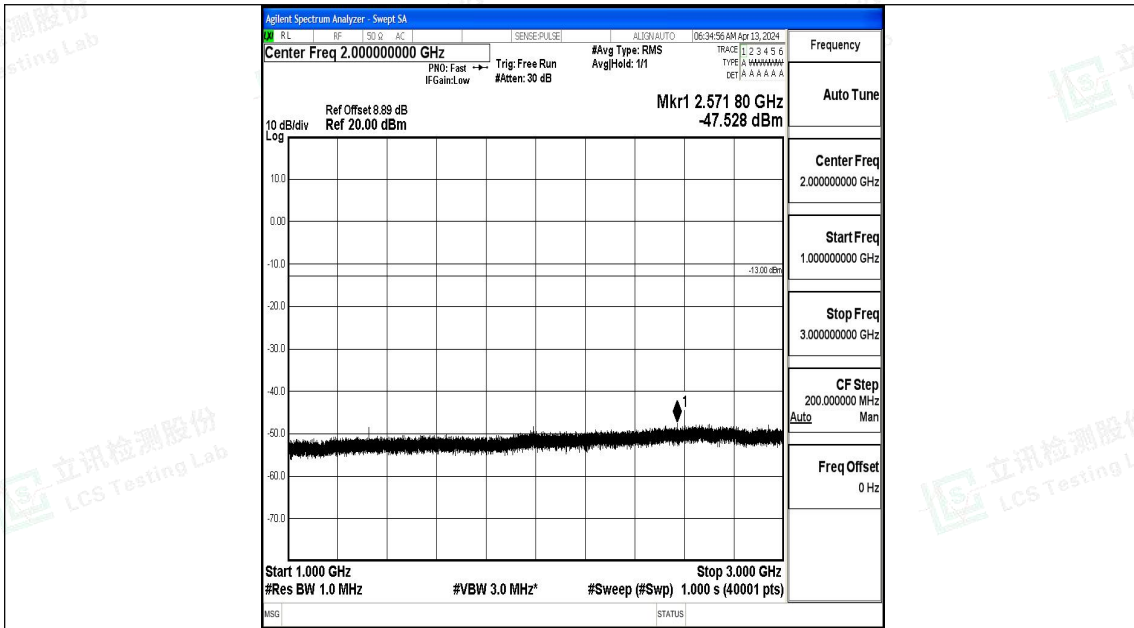

Band71_10MHz_16QAM_133172_1RB#0_30~1000_30~1000

Band71_10MHz_16QAM_133172_1RB#0_1000~3000_1000~3000