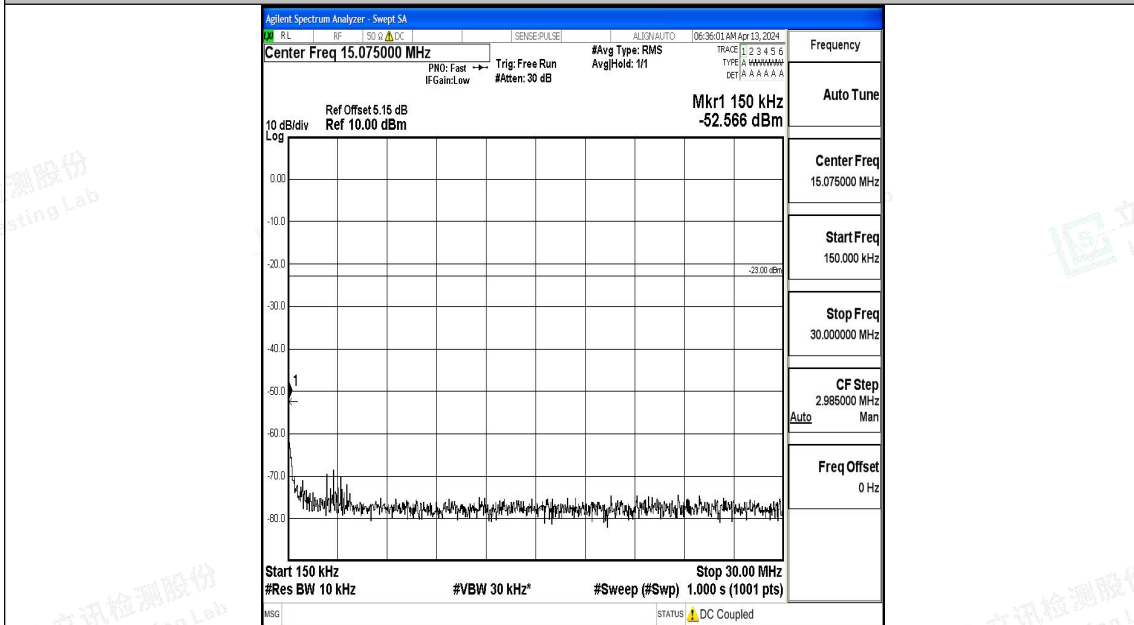

Band71_10MHz_QPSK_133297_1RB#0_0.009~0.15_0.009~0.15

Band71_10MHz_QPSK_133297_1RB#0_0.15~30_0.15~30