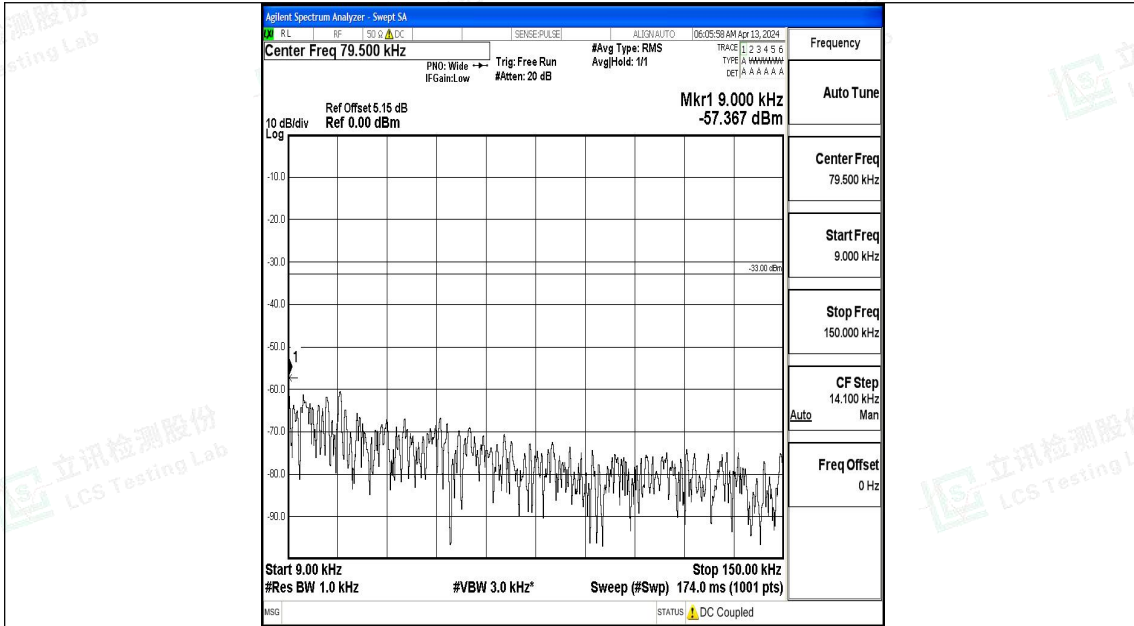

Band71_5MHz_16QAM_133297_1RB#0_3000~10000_3000~10000

Band71_5MHz_QPSK_133447_1RB#0_0.009~0.15_0.009~0.15