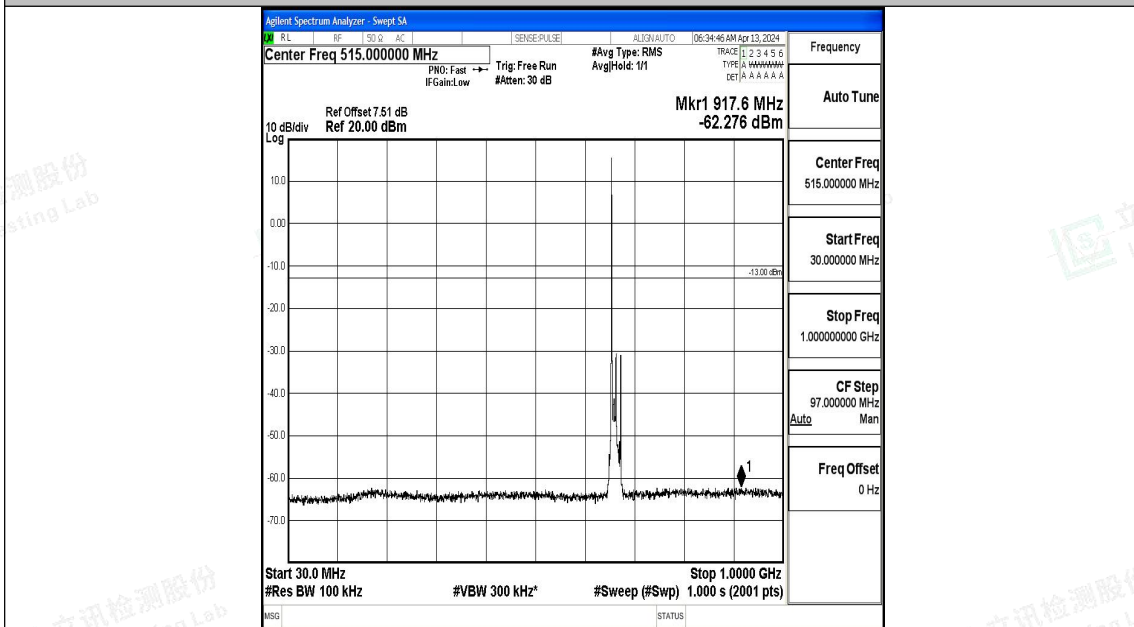

Band71_10MHz_16QAM_133172_1RB#0_0.15~30_0.15~30

Band71_10MHz_16QAM_133172_1RB#0_30~1000_30~1000