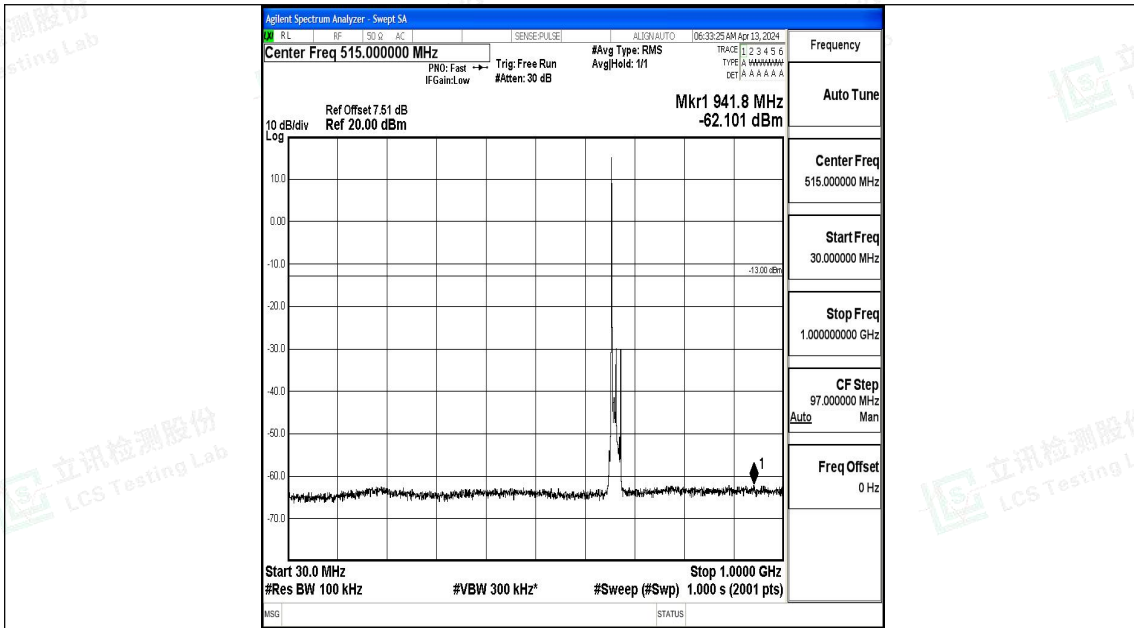

Band71\_5MHz\_QPSK\_133447\_1RB#0\_30~1000\_30~1000

Band71\_5MHz\_QPSK\_133447\_1RB#0\_1000~3000\_1000~3000

Band71\_10MHz\_QPSK\_133172\_1RB#0\_0.009~0.15\_0.009~0.15

Band71\_10MHz\_QPSK\_133172\_1RB#0\_0.15~30\_0.15~30