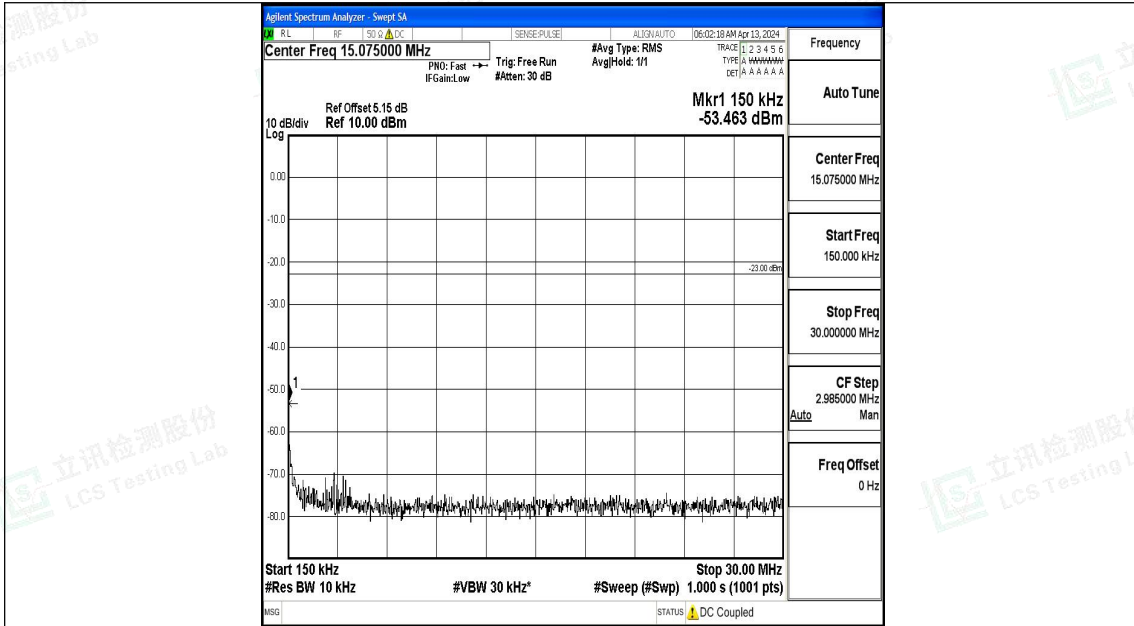

Band71\_5MHz\_QPSK\_133147\_1RB#0\_30~1000\_30~1000

Band71\_5MHz\_QPSK\_133147\_1RB#0\_1000~3000\_1000~3000

Band71\_5MHz\_QPSK\_133147\_1RB#0\_3000~10000\_3000~10000

Band71\_5MHz\_16QAM\_133147\_1RB#0\_0.009~0.15\_0.009~0.15