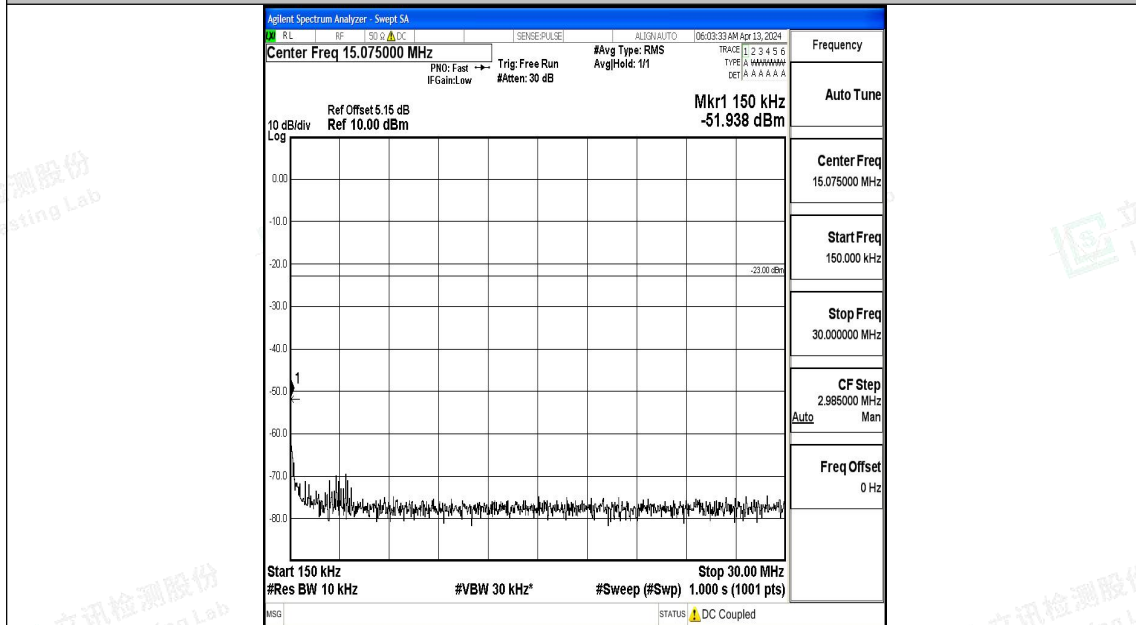

Band71_5MHz_QPSK_133297_1RB#0_0.009~0.15_0.009~0.15

Band71_5MHz_QPSK_133297_1RB#0_0.15~30_0.15~30