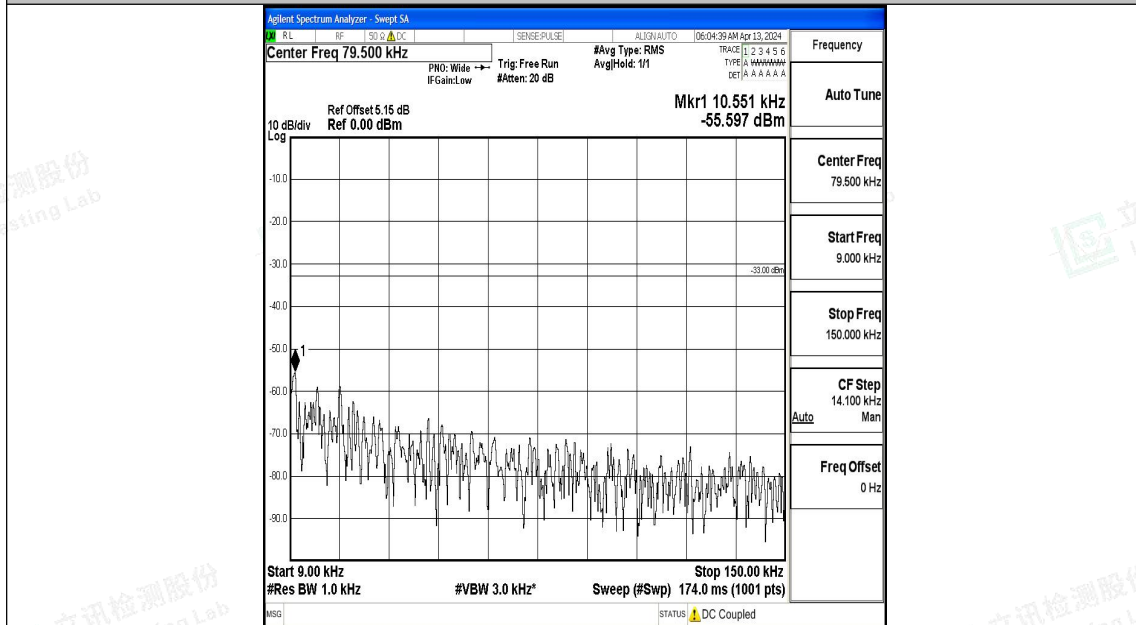

Band71_5MHz_QPSK_133297_1RB#0_3000~10000_3000~10000

Band71_5MHz_16QAM_133297_1RB#0_0.009~0.15_0.009~0.15