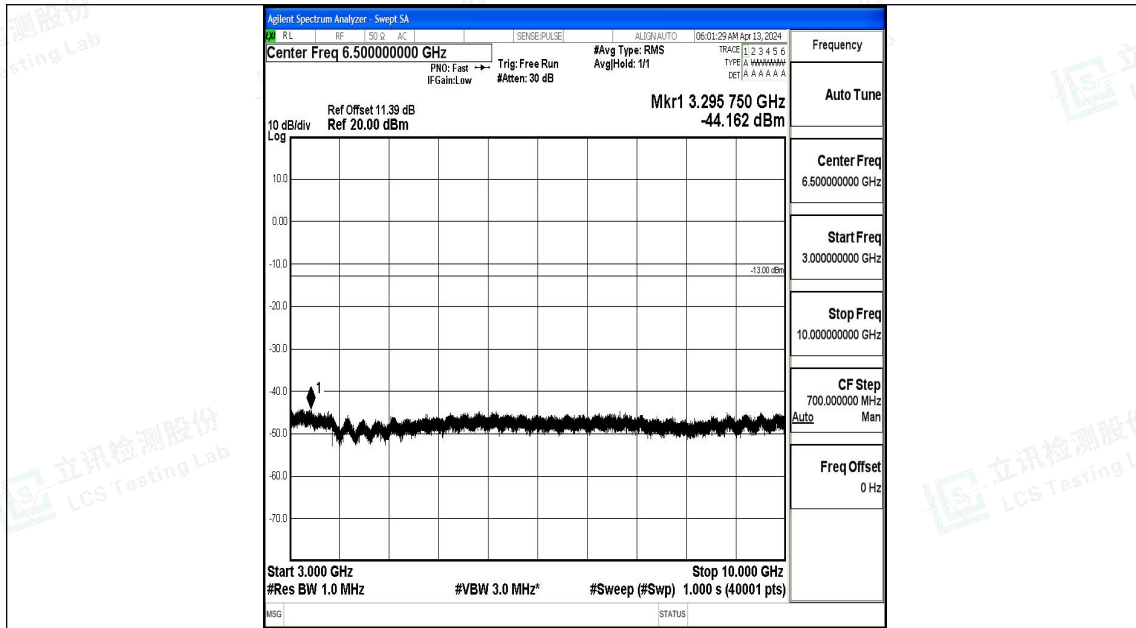

Band71\_5MHz\_QPSK\_133147\_1RB#0\_30~1000\_30~1000

Band71\_5MHz\_QPSK\_133147\_1RB#0\_1000~3000\_1000~3000

Band71\_5MHz\_QPSK\_133147\_1RB#0\_3000~10000\_3000~10000

Band71\_5MHz\_16QAM\_133147\_1RB#0\_0.009~0.15\_0.009~0.15