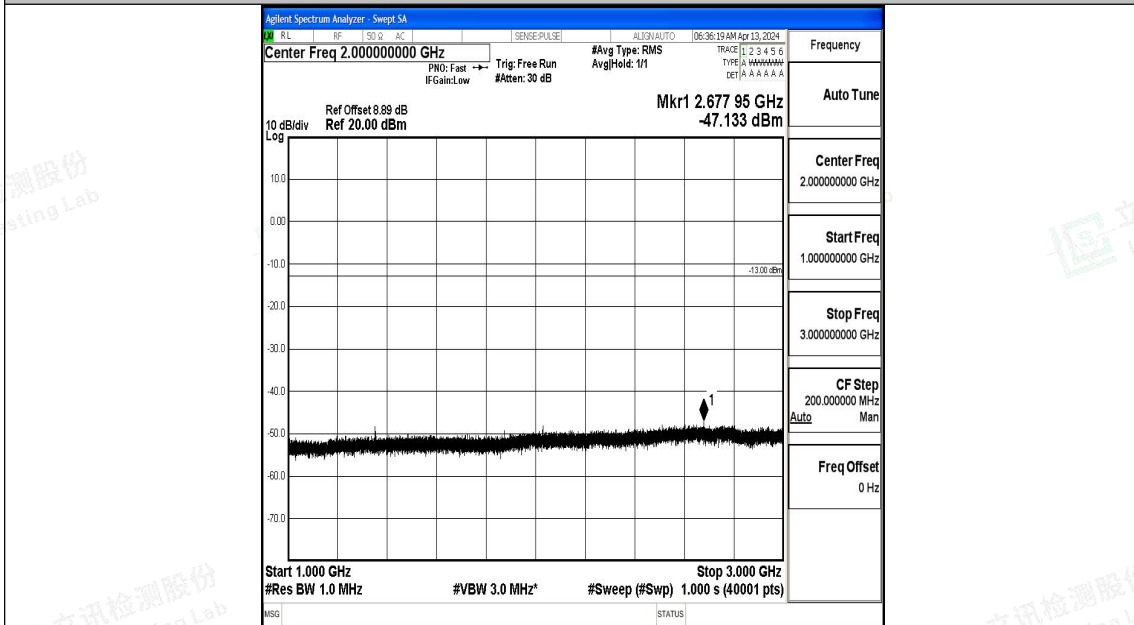

Band71\_10MHz\_QPSK\_133297\_1RB#0\_0.009~0.15\_0.009~0.15

Band71\_10MHz\_QPSK\_133297\_1RB#0\_0.15~30\_0.15~30

Band71\_10MHz\_QPSK\_133297\_1RB#0\_30~1000\_30~1000

Band71\_10MHz\_QPSK\_133297\_1RB#0\_1000~3000\_1000~3000