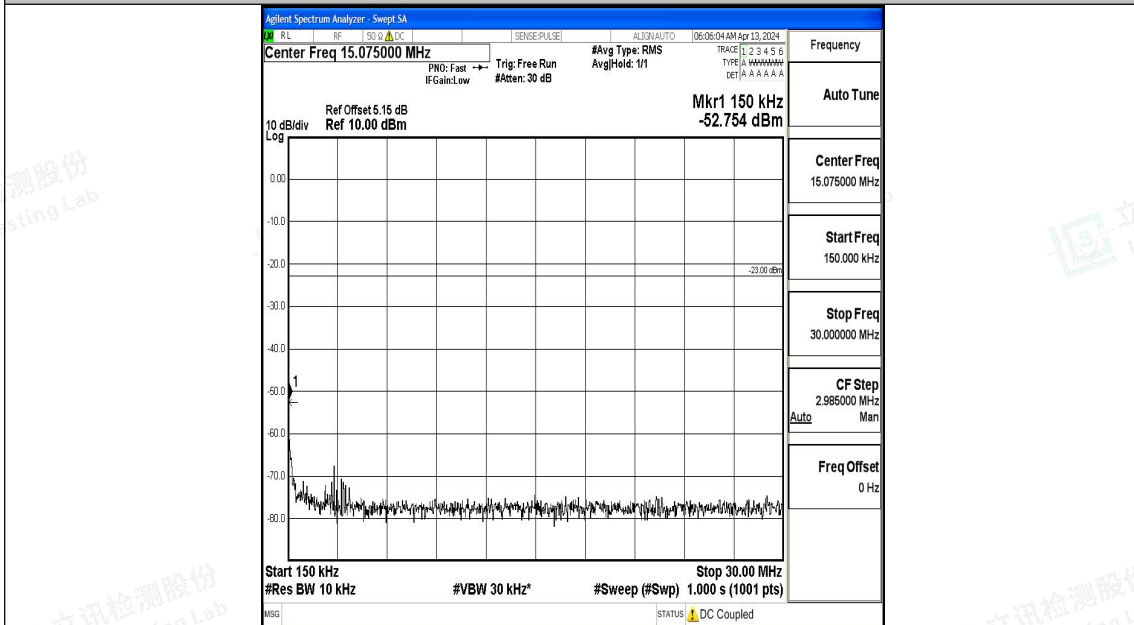

Band71\_5MHz\_16QAM\_133297\_1RB#0\_1000~3000\_1000~3000

Band71\_5MHz\_16QAM\_133297\_1RB#0\_3000~10000\_3000~10000

Band71\_5MHz\_QPSK\_133447\_1RB#0\_0.009~0.15\_0.009~0.15

Band71\_5MHz\_QPSK\_133447\_1RB#0\_0.15~30\_0.15~30