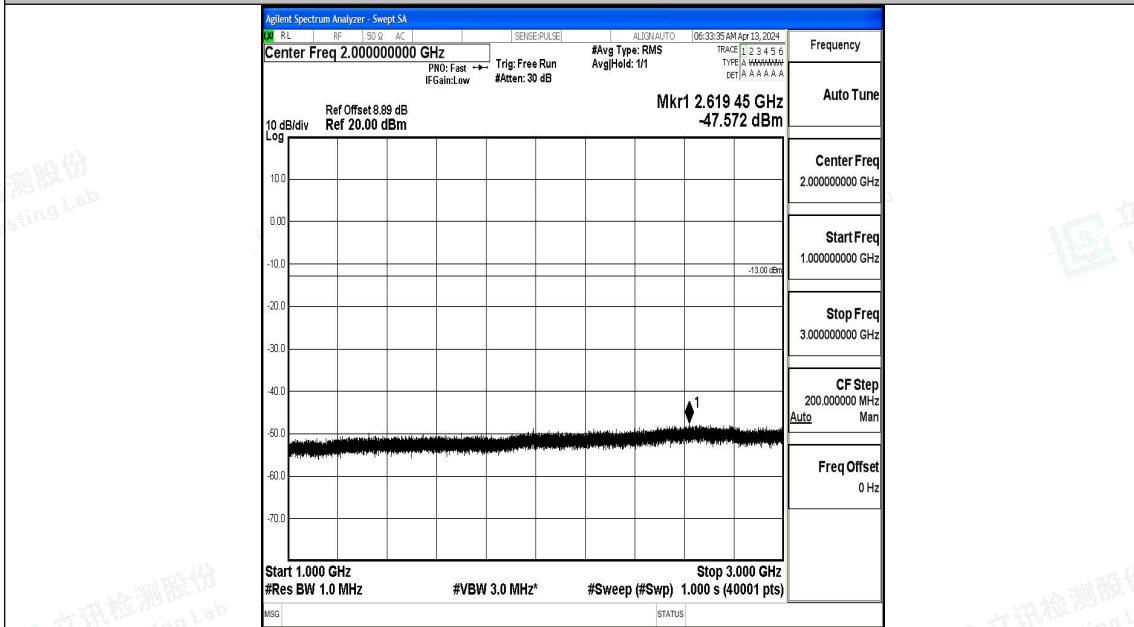

Band71_10MHz_QPSK_133172_1RB#0_30~1000_30~1000

Band71_10MHz_QPSK_133172_1RB#0_1000~3000_1000~3000