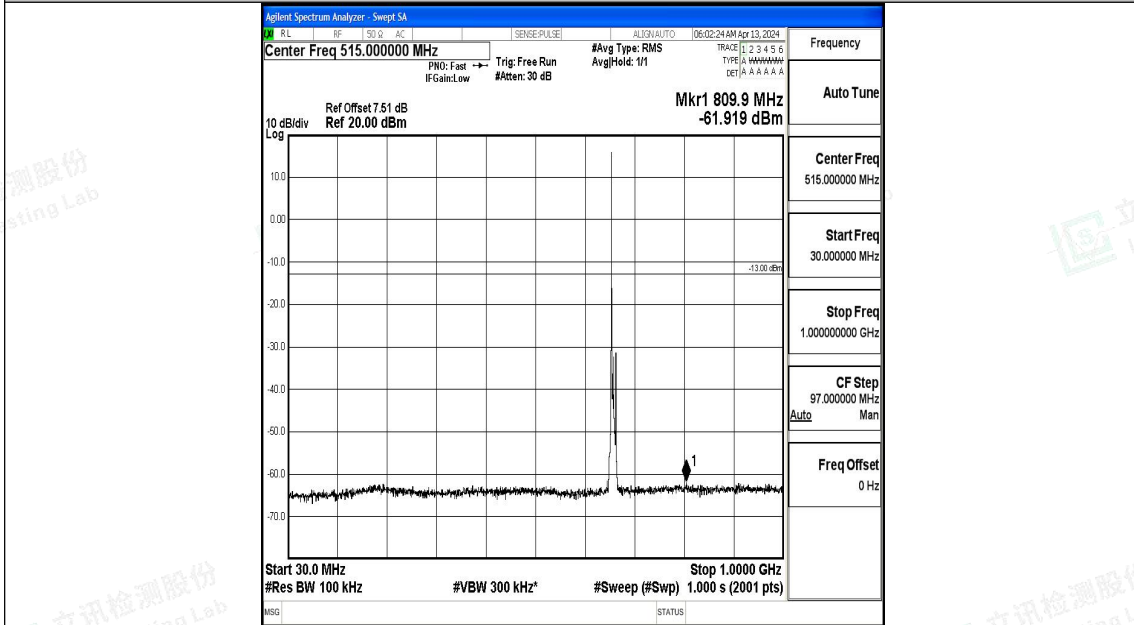

Band71_5MHz_16QAM_133147_1RB#0_0.15~30_0.15~30

Band71_5MHz_16QAM_133147_1RB#0_30~1000_30~1000