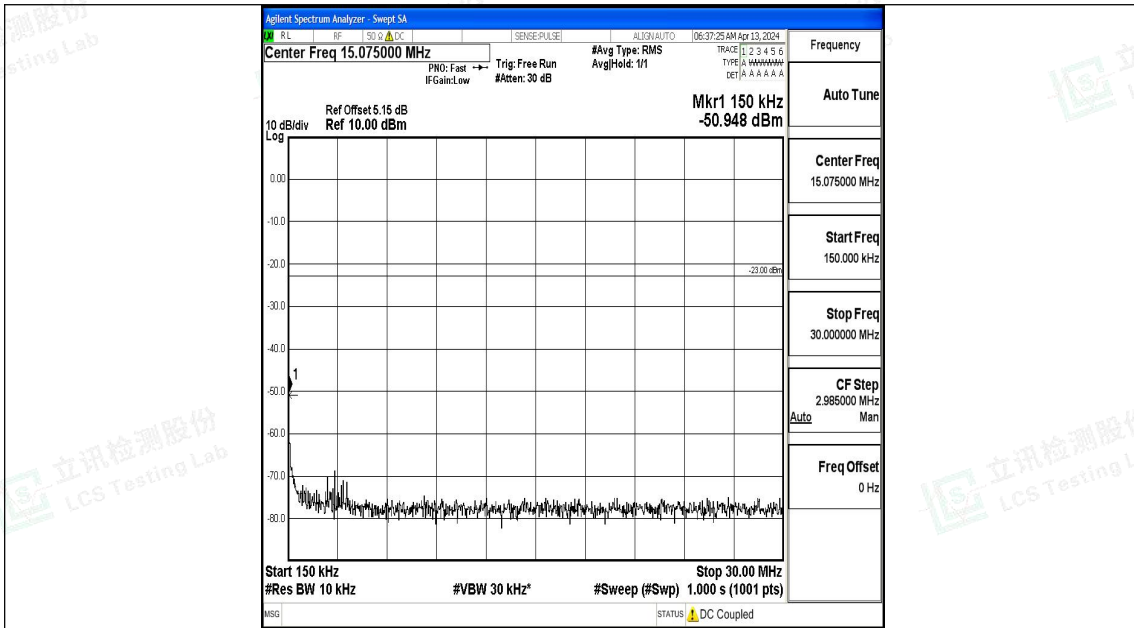

Band71_10MHz_16QAM_133297_1RB#0_0.009~0.15_0.009~0.15

Band71_10MHz_16QAM_133297_1RB#0_0.15~30_0.15~30