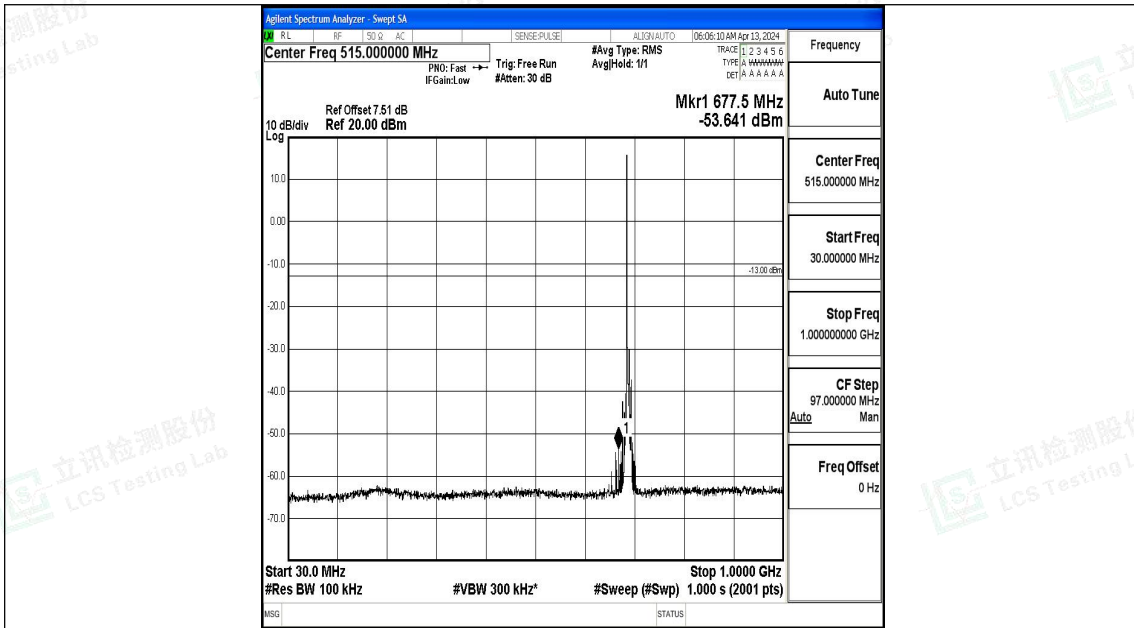

Band71\_5MHz\_16QAM\_133297\_1RB#0\_1000~3000\_1000~3000

Band71\_5MHz\_16QAM\_133297\_1RB#0\_3000~10000\_3000~10000

Band71\_5MHz\_QPSK\_133447\_1RB#0\_0.009~0.15\_0.009~0.15

Band71\_5MHz\_QPSK\_133447\_1RB#0\_0.15~30\_0.15~30