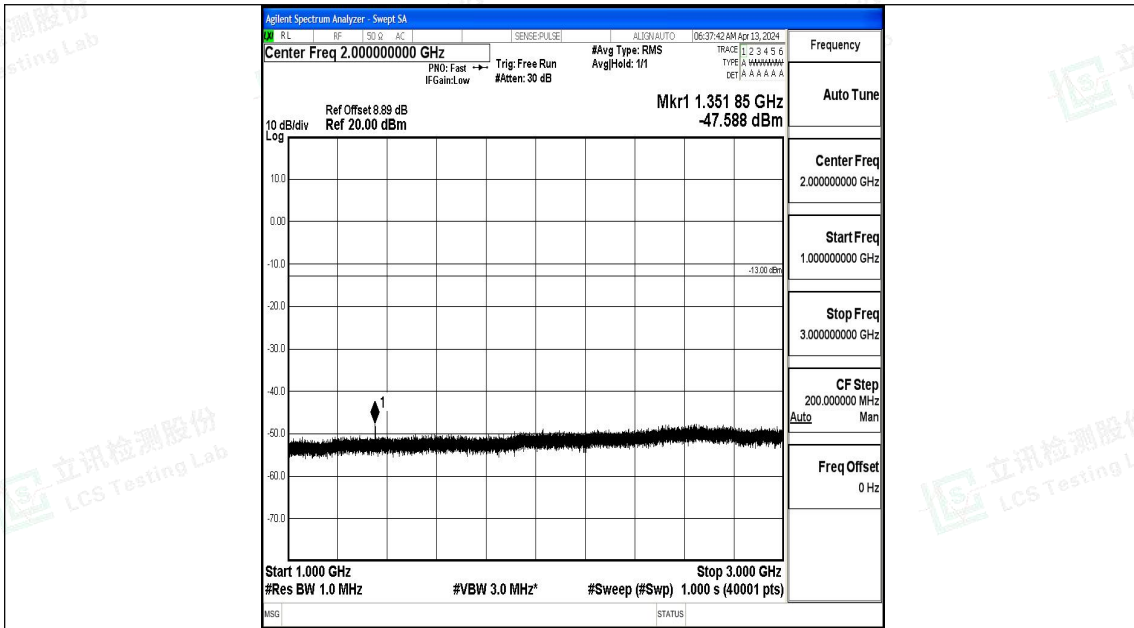

Band71\_10MHz\_QPSK\_133297\_1RB#0\_3000~10000\_3000~10000

Band71\_10MHz\_16QAM\_133297\_1RB#0\_0.009~0.15\_0.009~0.15

Band71\_10MHz\_16QAM\_133297\_1RB#0\_0.15~30\_0.15~30

Band71\_10MHz\_16QAM\_133297\_1RB#0\_30~1000\_30~1000