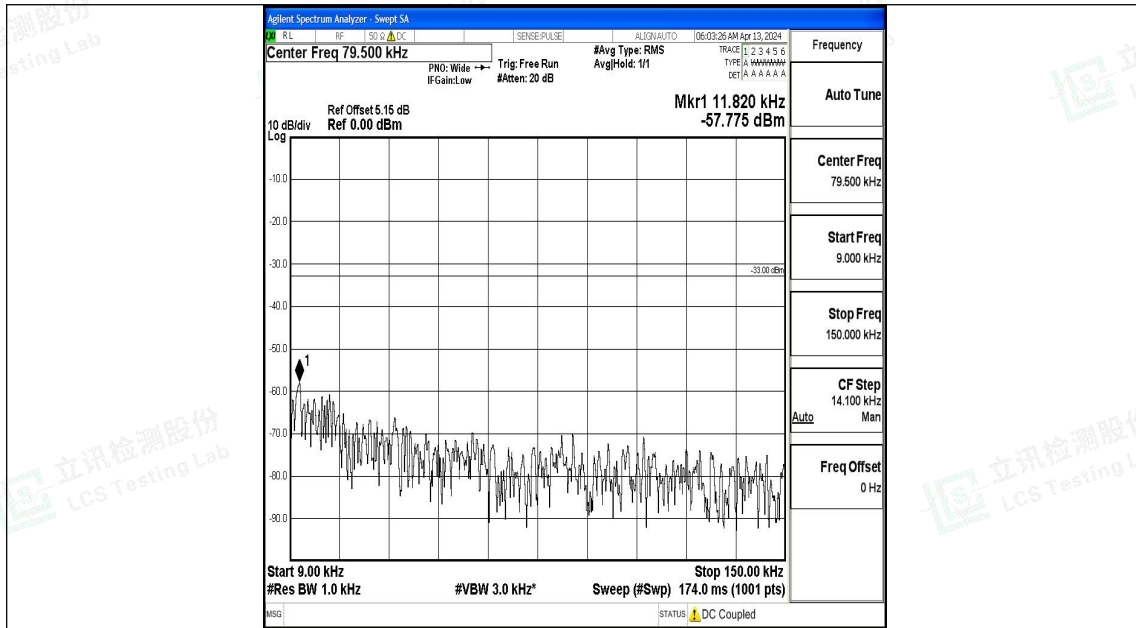

Band71\_5MHz\_16QAM\_133147\_1RB#0\_0.15~30\_0.15~30

Band71\_5MHz\_16QAM\_133147\_1RB#0\_30~1000\_30~1000

Band71\_5MHz\_16QAM\_133147\_1RB#0\_1000~3000\_1000~3000

Band71\_5MHz\_16QAM\_133147\_1RB#0\_3000~10000\_3000~10000