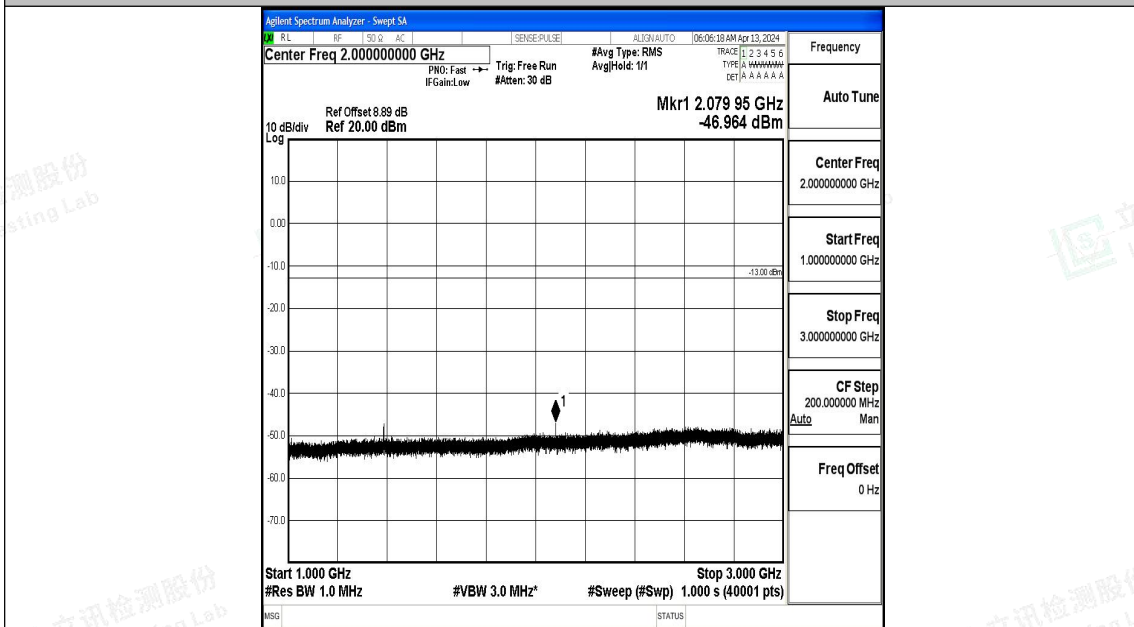

Band71_5MHz_QPSK_133447_1RB#0_30~1000_30~1000

Band71_5MHz_QPSK_133447_1RB#0_1000~3000_1000~3000