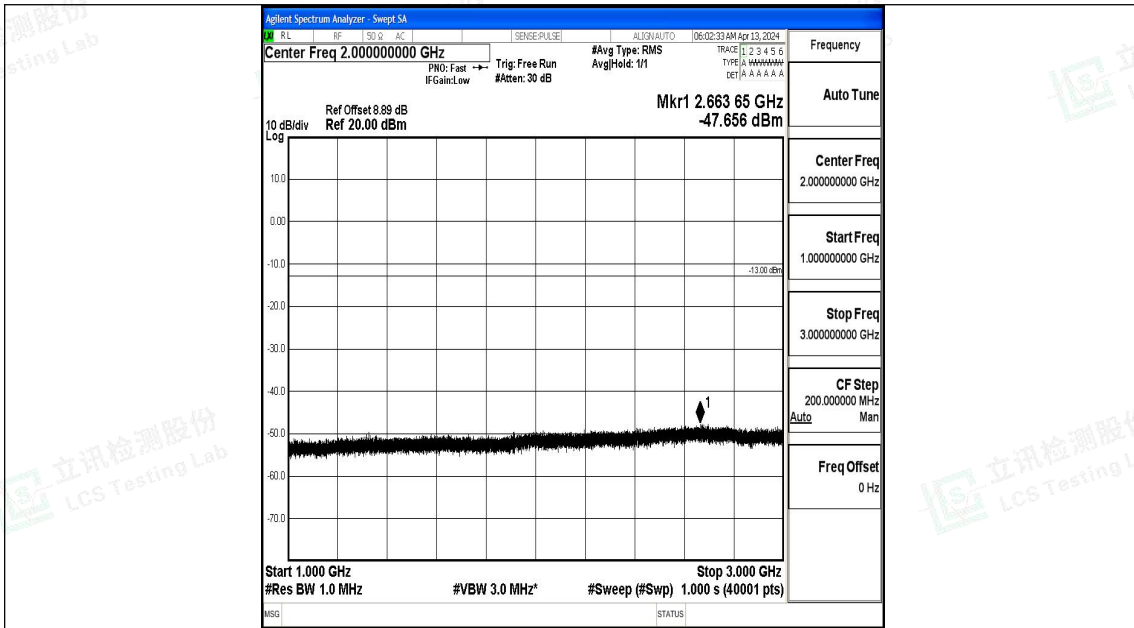

Band71_5MHz_16QAM_133147_1RB#0_30~1000_30~1000

Band71_5MHz_16QAM_133147_1RB#0_1000~3000_1000~3000