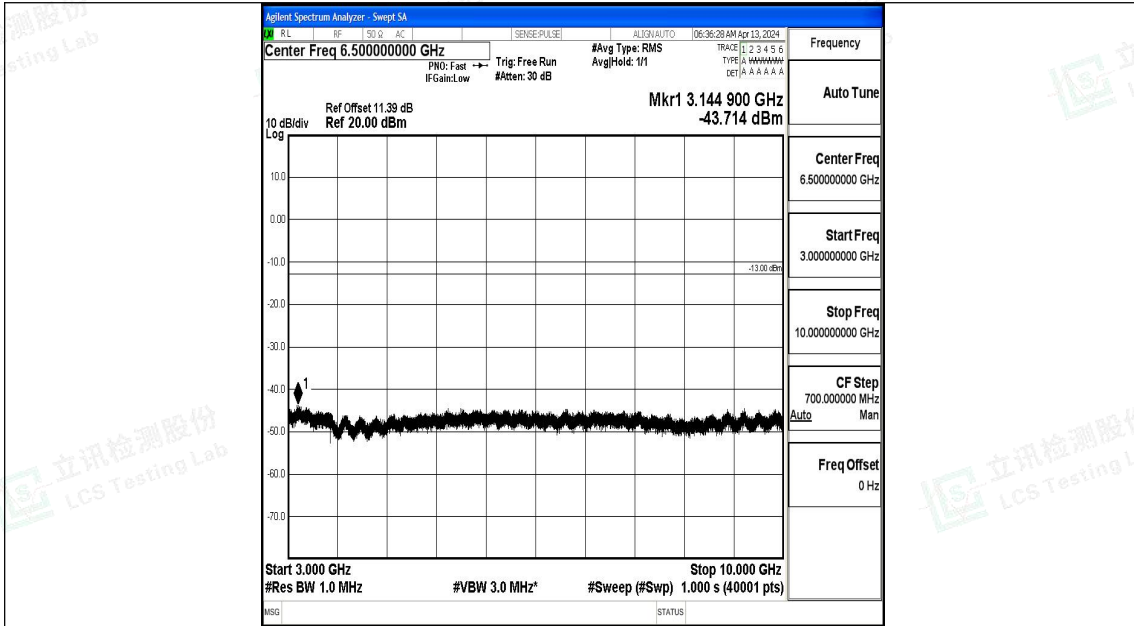

Band71\_10MHz\_QPSK\_133297\_1RB#0\_0.009~0.15\_0.009~0.15

Band71\_10MHz\_QPSK\_133297\_1RB#0\_0.15~30\_0.15~30

Band71\_10MHz\_QPSK\_133297\_1RB#0\_30~1000\_30~1000

Band71\_10MHz\_QPSK\_133297\_1RB#0\_1000~3000\_1000~3000