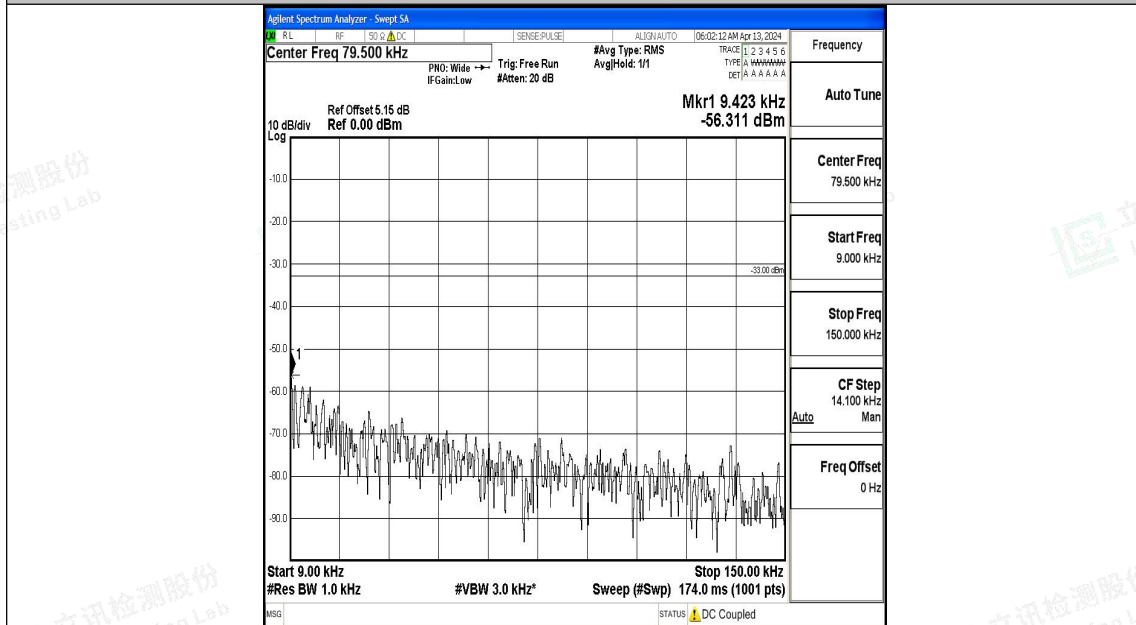

Band71\_5MHz\_QPSK\_133147\_1RB#0\_30~1000\_30~1000

Band71\_5MHz\_QPSK\_133147\_1RB#0\_1000~3000\_1000~3000

Band71\_5MHz\_QPSK\_133147\_1RB#0\_3000~10000\_3000~10000

Band71\_5MHz\_16QAM\_133147\_1RB#0\_0.009~0.15\_0.009~0.15