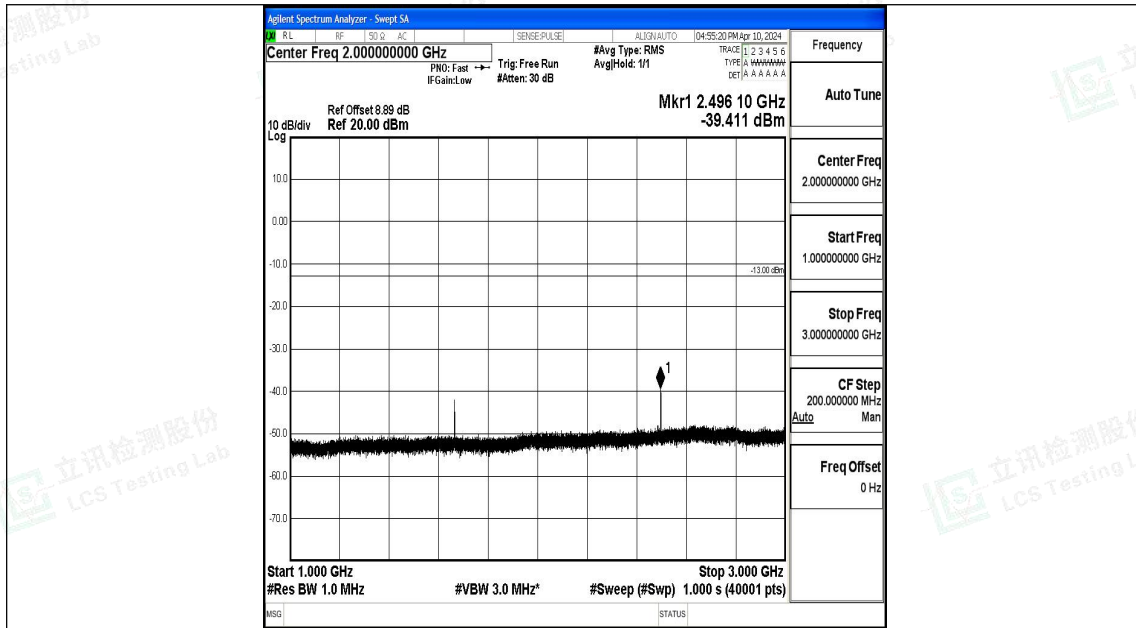

Band5\_10MHz\_QPSK\_20525\_1RB#0\_3000~10000\_3000~10000

Band5\_10MHz\_16QAM\_20525\_1RB#0\_0.009~0.15\_0.009~0.15

Band5\_10MHz\_16QAM\_20525\_1RB#0\_0.15~30\_0.15~30

Band5\_10MHz\_16QAM\_20525\_1RB#0\_30~1000\_30~1000