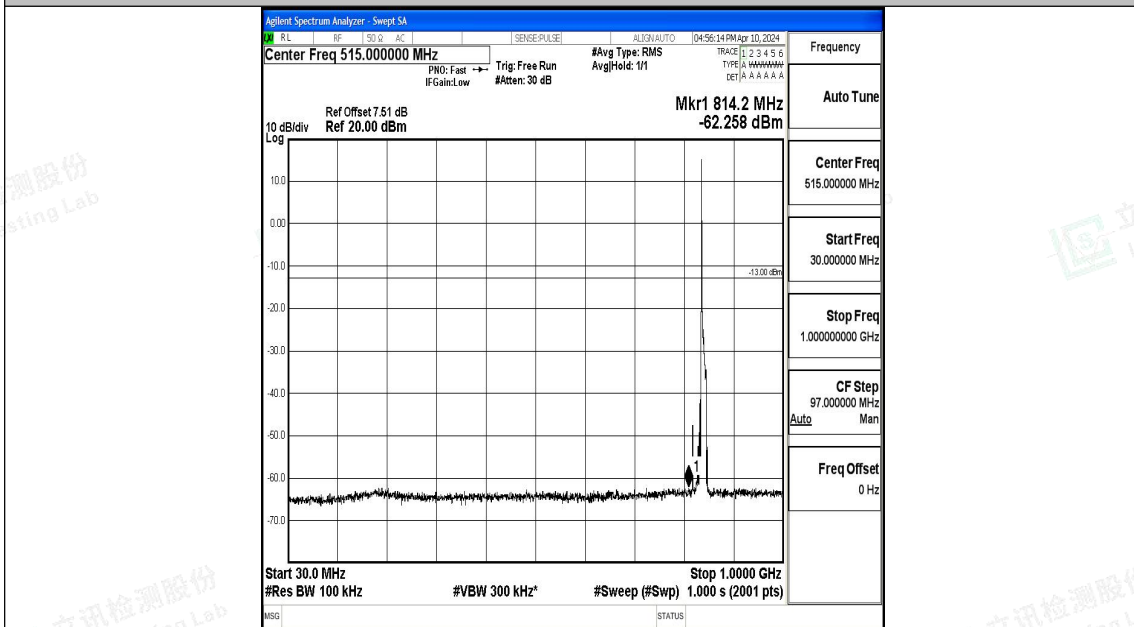

Band5_10MHz_16QAM_20600_1RB#0_0.15~30_0.15~30

Band5_10MHz_16QAM_20600_1RB#0_30~1000_30~1000