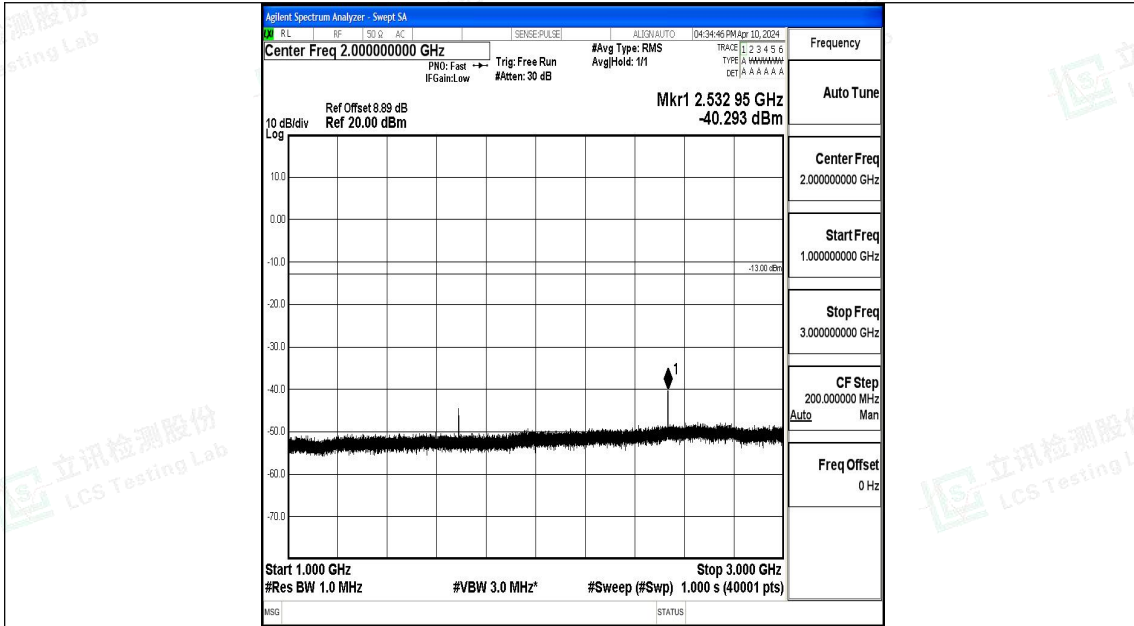

Band5\_5MHz\_16QAM\_20625\_1RB#0\_0.15~30\_0.15~30

Band5\_5MHz\_16QAM\_20625\_1RB#0\_30~1000\_30~1000

Band5\_10MHz\_QPSK\_20450\_1RB#0\_0.009~0.15\_0.009~0.15

Band5\_10MHz\_QPSK\_20450\_1RB#0\_0.15~30\_0.15~30