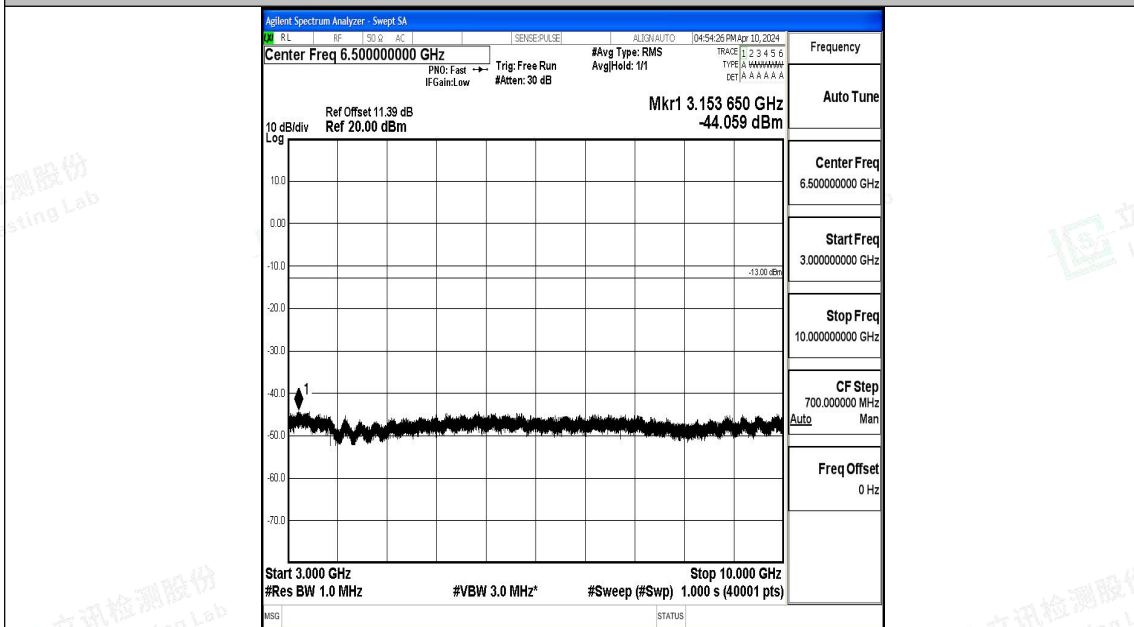

Band5\_10MHz\_16QAM\_20450\_1RB#0\_0.15~30\_0.15~30

Band5\_10MHz\_16QAM\_20450\_1RB#0\_30~1000\_30~1000

Band5\_10MHz\_16QAM\_20450\_1RB#0\_1000~3000\_1000~3000

Band5\_10MHz\_16QAM\_20450\_1RB#0\_3000~10000\_3000~10000