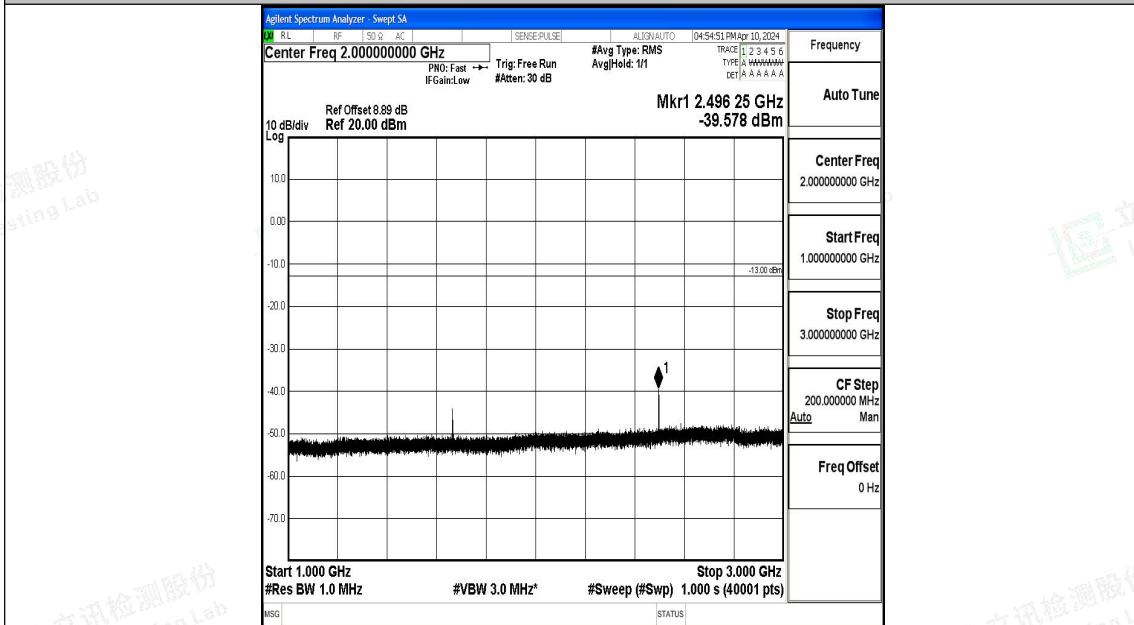

Band5\_10MHz\_QPSK\_20525\_1RB#0\_0.009~0.15\_0.009~0.15

Band5\_10MHz\_QPSK\_20525\_1RB#0\_0.15~30\_0.15~30

Band5\_10MHz\_QPSK\_20525\_1RB#0\_30~1000\_30~1000

Band5\_10MHz\_QPSK\_20525\_1RB#0\_1000~3000\_1000~3000