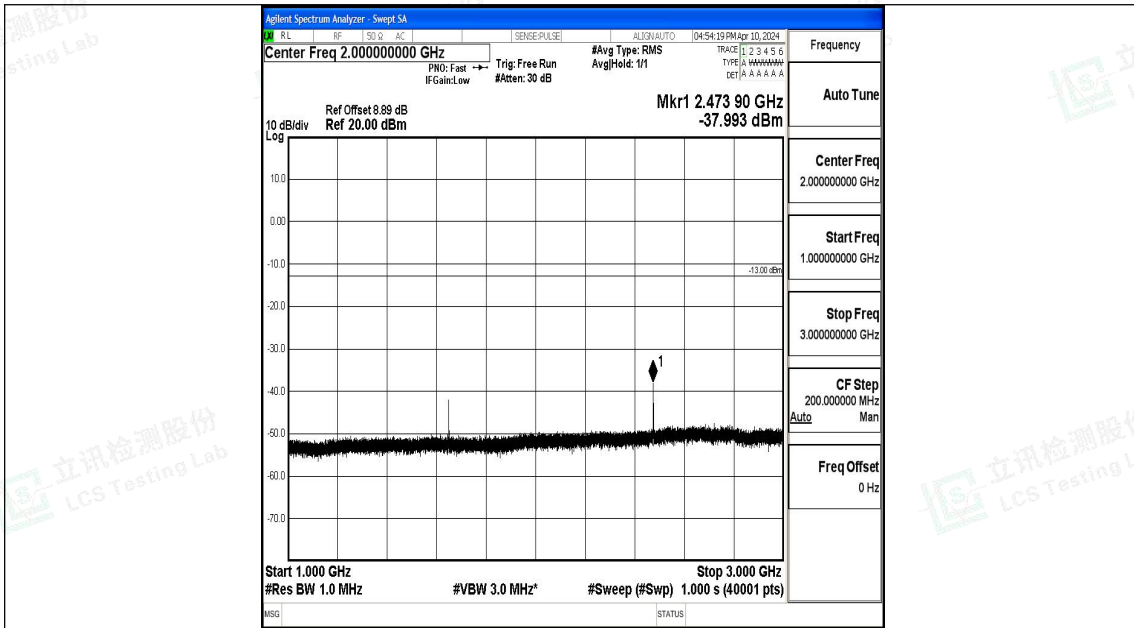

Band5_10MHz_16QAM_20450_1RB#0_30~1000_30~1000

Band5_10MHz_16QAM_20450_1RB#0_1000~3000_1000~3000