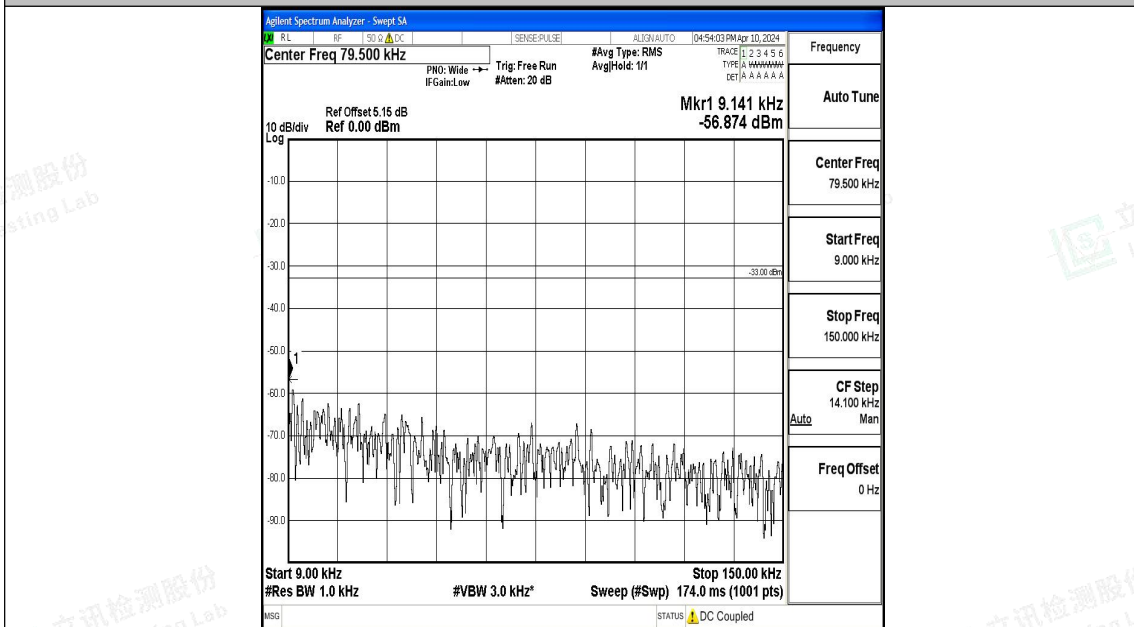

Band5\_10MHz\_QPSK\_20450\_1RB#0\_30~1000\_30~1000

Band5\_10MHz\_QPSK\_20450\_1RB#0\_1000~3000\_1000~3000

Band5\_10MHz\_QPSK\_20450\_1RB#0\_3000~10000\_3000~10000

Band5\_10MHz\_16QAM\_20450\_1RB#0\_0.009~0.15\_0.009~0.15