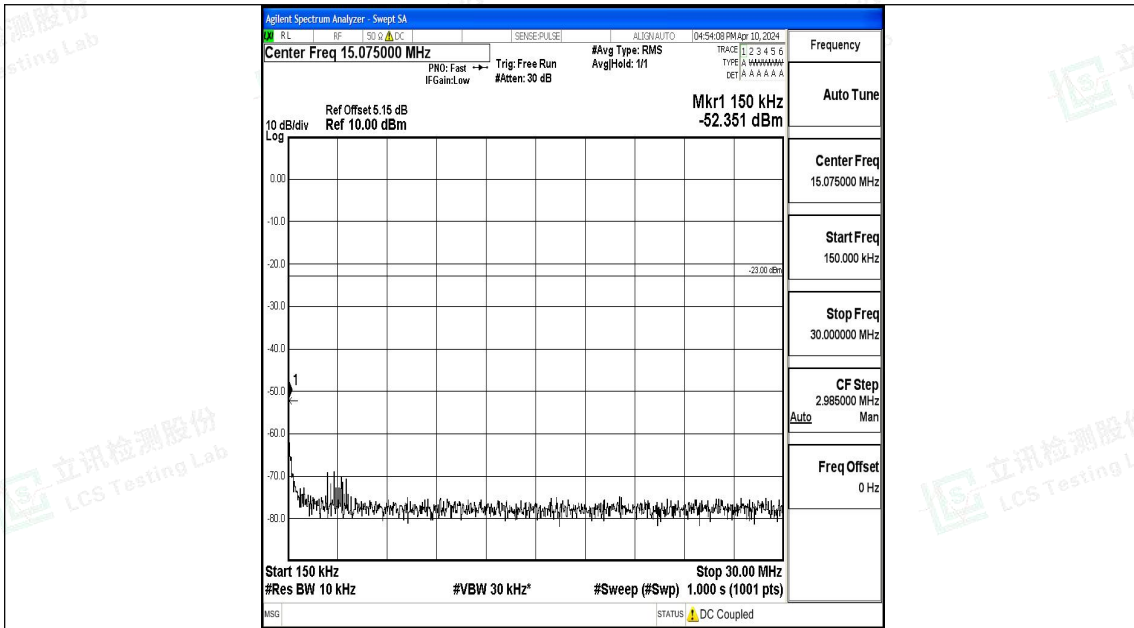

Band5\_10MHz\_QPSK\_20450\_1RB#0\_30~1000\_30~1000

Band5\_10MHz\_QPSK\_20450\_1RB#0\_1000~3000\_1000~3000

Band5\_10MHz\_QPSK\_20450\_1RB#0\_3000~10000\_3000~10000

Band5\_10MHz\_16QAM\_20450\_1RB#0\_0.009~0.15\_0.009~0.15