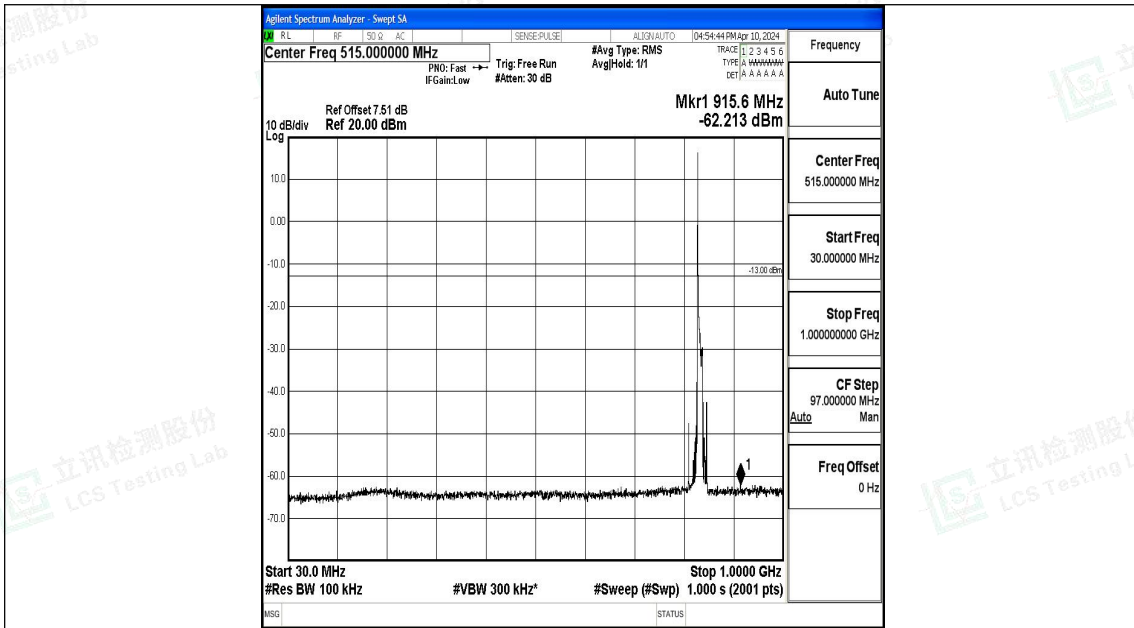

Band5_10MHz_QPSK_20525_1RB#0_0.15~30_0.15~30

Band5_10MHz_QPSK_20525_1RB#0_30~1000_30~1000