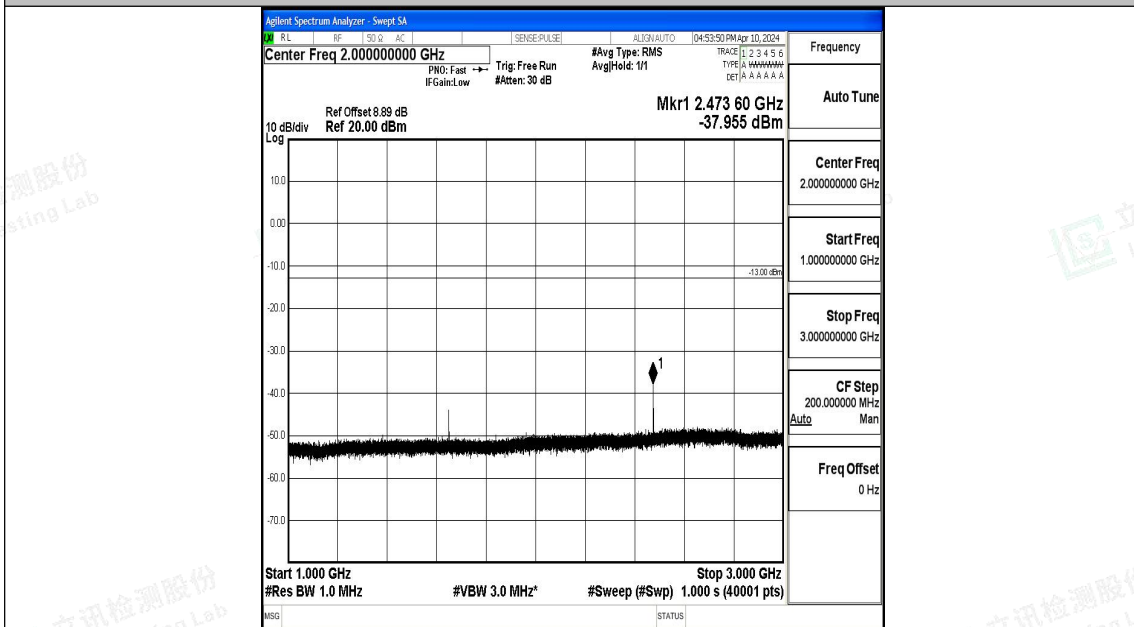

Band5_10MHz_QPSK_20450_1RB#0_30~1000_30~1000

Band5_10MHz_QPSK_20450_1RB#0_1000~3000_1000~3000