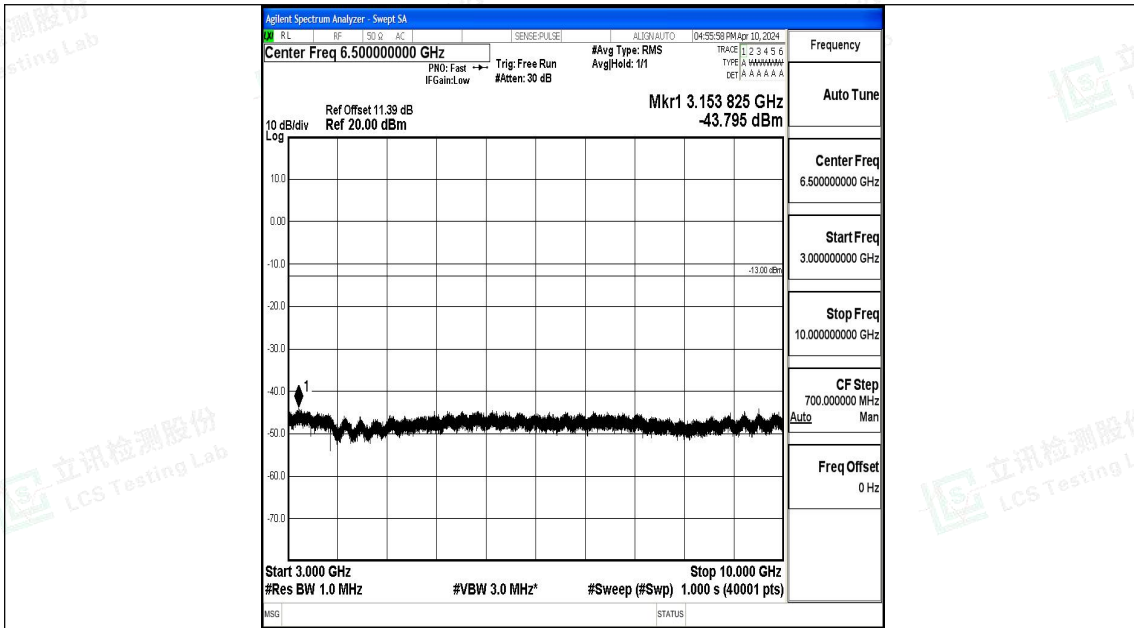

Band5_10MHz_QPSK_20600_1RB#0_1000~3000_1000~3000

Band5_10MHz_QPSK_20600_1RB#0_3000~10000_3000~10000