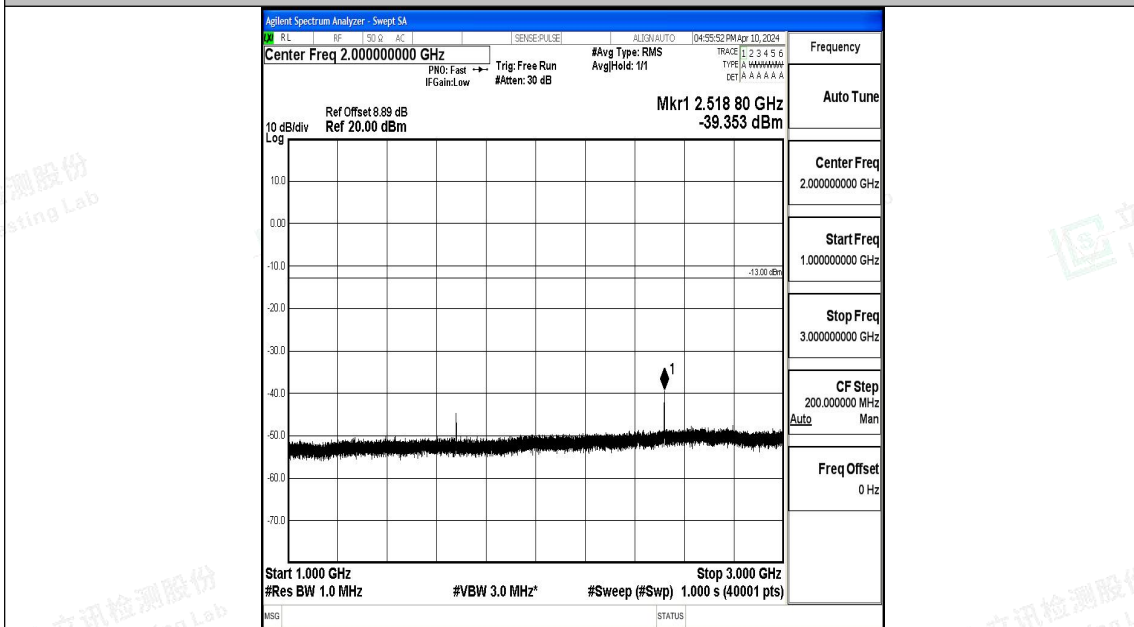

Band5_10MHz_QPSK_20600_1RB#0_30~1000_30~1000

Band5_10MHz_QPSK_20600_1RB#0_1000~3000_1000~3000