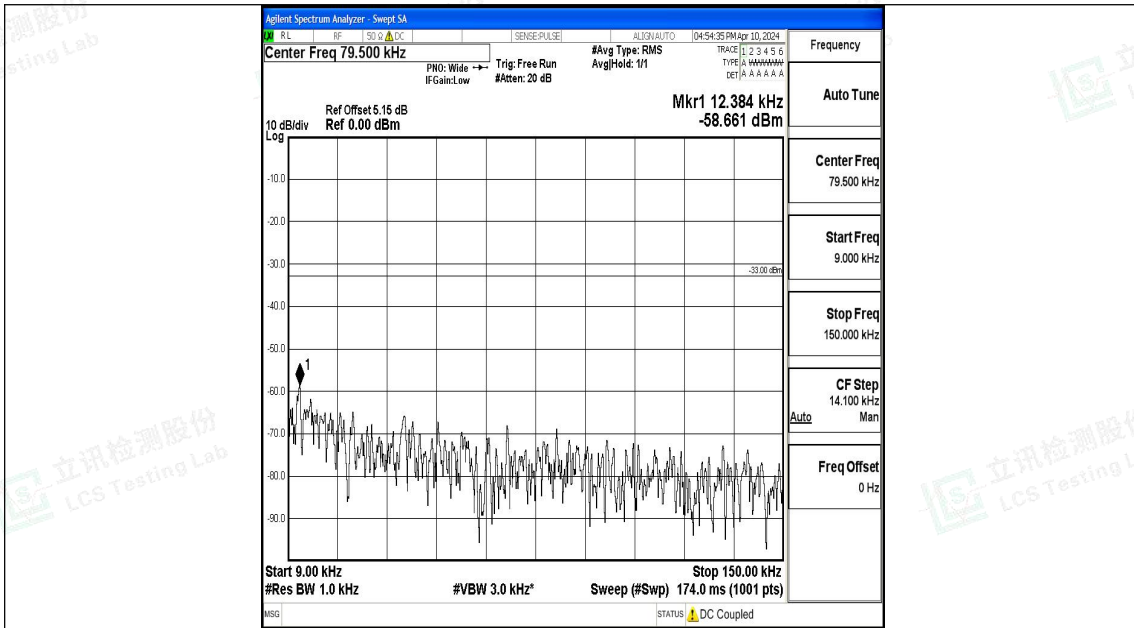

Band5\_10MHz\_16QAM\_20450\_1RB#0\_0.15~30\_0.15~30

Band5\_10MHz\_16QAM\_20450\_1RB#0\_30~1000\_30~1000

Band5\_10MHz\_16QAM\_20450\_1RB#0\_1000~3000\_1000~3000

Band5\_10MHz\_16QAM\_20450\_1RB#0\_3000~10000\_3000~10000