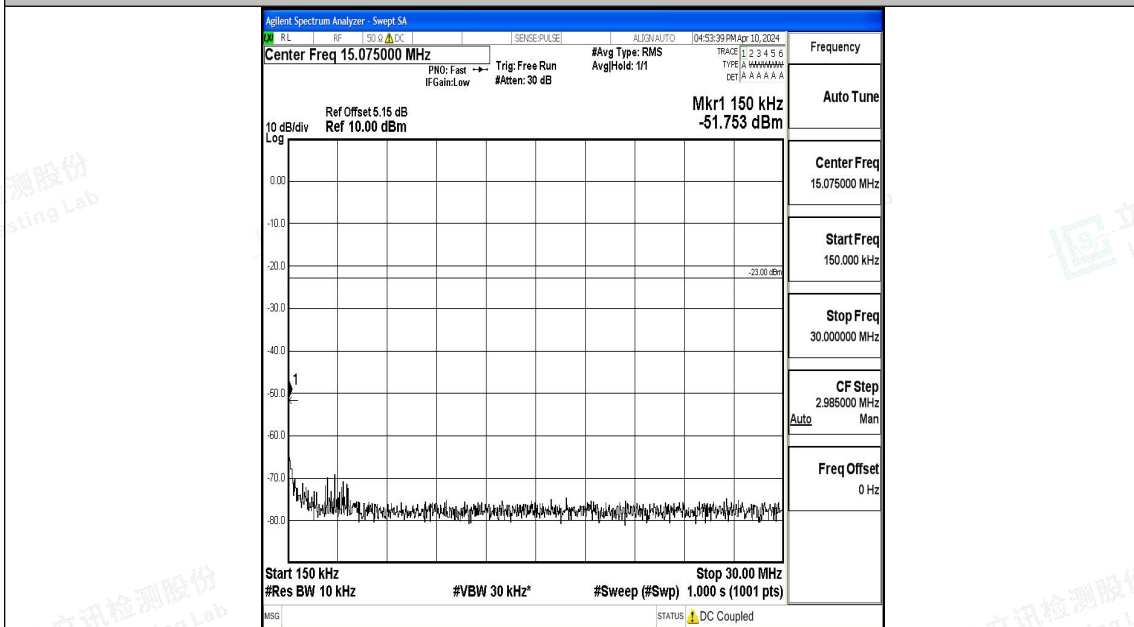

Band5\_5MHz\_16QAM\_20625\_1RB#0\_0.15~30\_0.15~30

Band5\_5MHz\_16QAM\_20625\_1RB#0\_30~1000\_30~1000

Band5\_10MHz\_QPSK\_20450\_1RB#0\_0.009~0.15\_0.009~0.15

Band5\_10MHz\_QPSK\_20450\_1RB#0\_0.15~30\_0.15~30