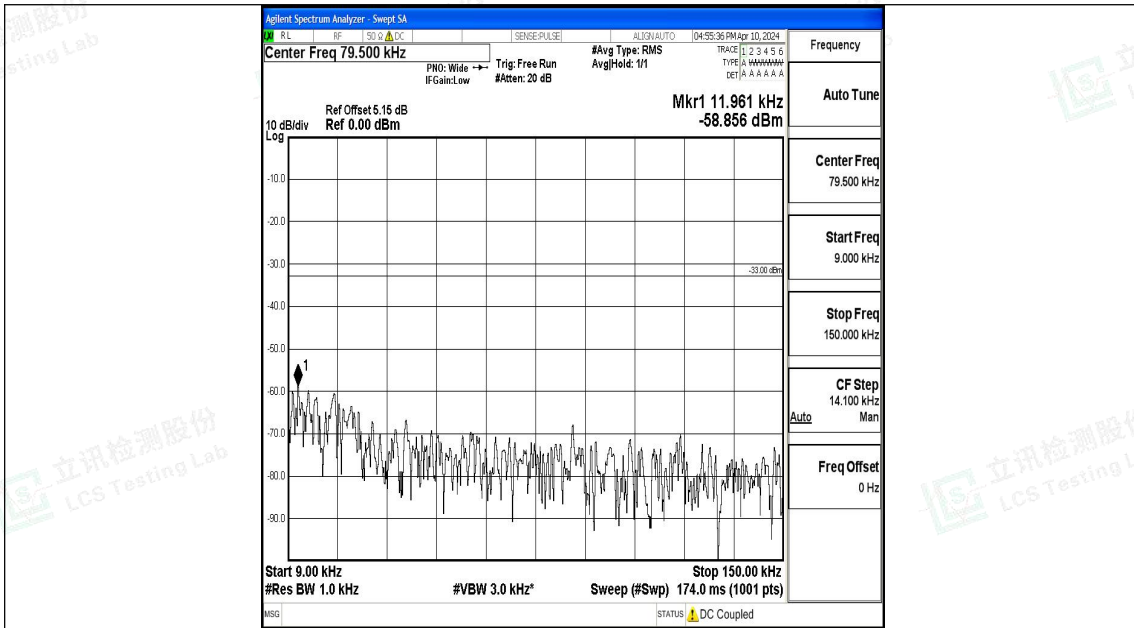

Band5_10MHz_16QAM_20525_1RB#0_3000~10000_3000~10000

Band5_10MHz_QPSK_20600_1RB#0_0.009~0.15_0.009~0.15