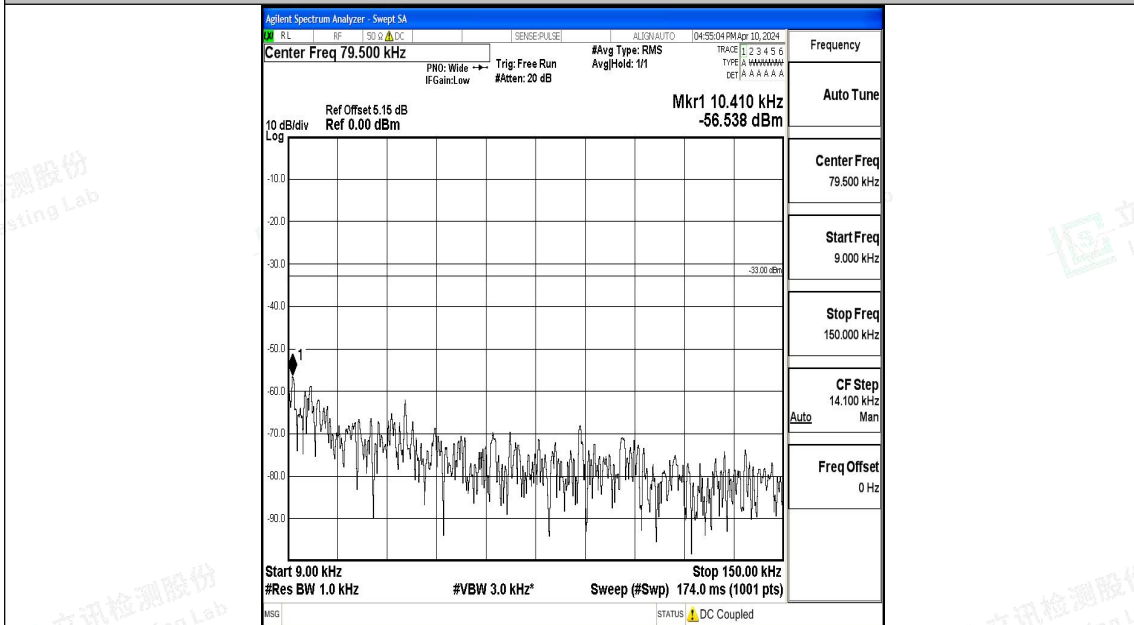

Band5_10MHz_QPSK_20525_1RB#0_3000~10000_3000~10000

Band5_10MHz_16QAM_20525_1RB#0_0.009~0.15_0.009~0.15