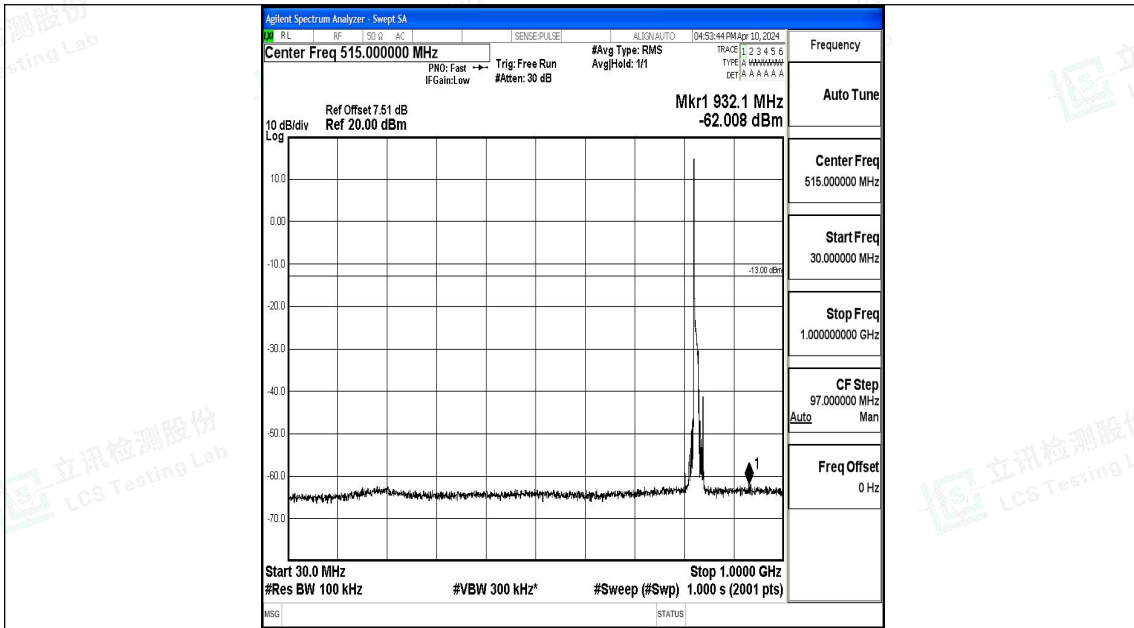

Band5\_5MHz\_16QAM\_20625\_1RB#0\_0.15~30\_0.15~30

Band5\_5MHz\_16QAM\_20625\_1RB#0\_30~1000\_30~1000

Band5\_10MHz\_QPSK\_20450\_1RB#0\_0.009~0.15\_0.009~0.15

Band5\_10MHz\_QPSK\_20450\_1RB#0\_0.15~30\_0.15~30