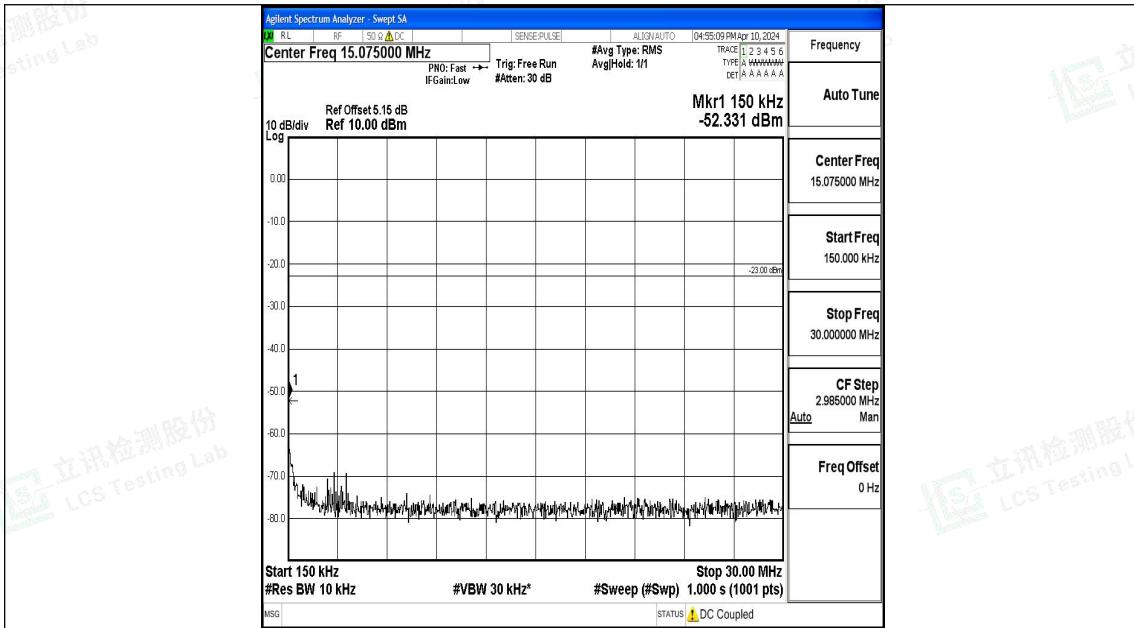

Band5_10MHz_16QAM_20525_1RB#0_0.009~0.15_0.009~0.15

Band5_10MHz_16QAM_20525_1RB#0_0.15~30_0.15~30