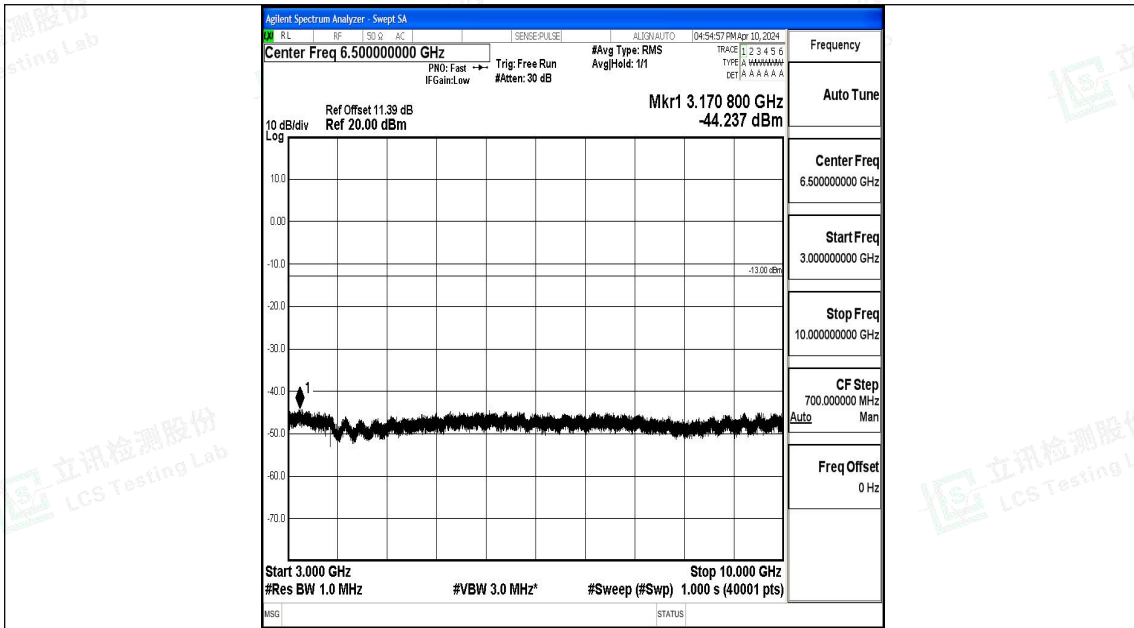

Band5\_10MHz\_QPSK\_20525\_1RB#0\_0.009~0.15\_0.009~0.15

Band5\_10MHz\_QPSK\_20525\_1RB#0\_0.15~30\_0.15~30

Band5\_10MHz\_QPSK\_20525\_1RB#0\_30~1000\_30~1000

Band5\_10MHz\_QPSK\_20525\_1RB#0\_1000~3000\_1000~3000