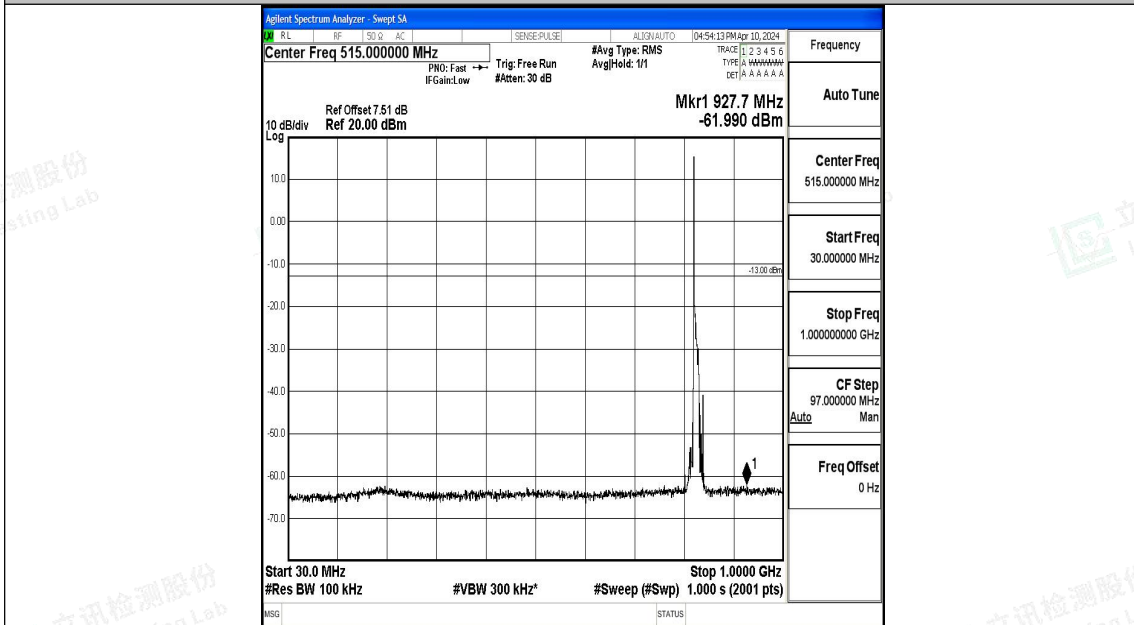

Band5_10MHz_16QAM_20450_1RB#0_0.15~30_0.15~30

Band5_10MHz_16QAM_20450_1RB#0_30~1000_30~1000