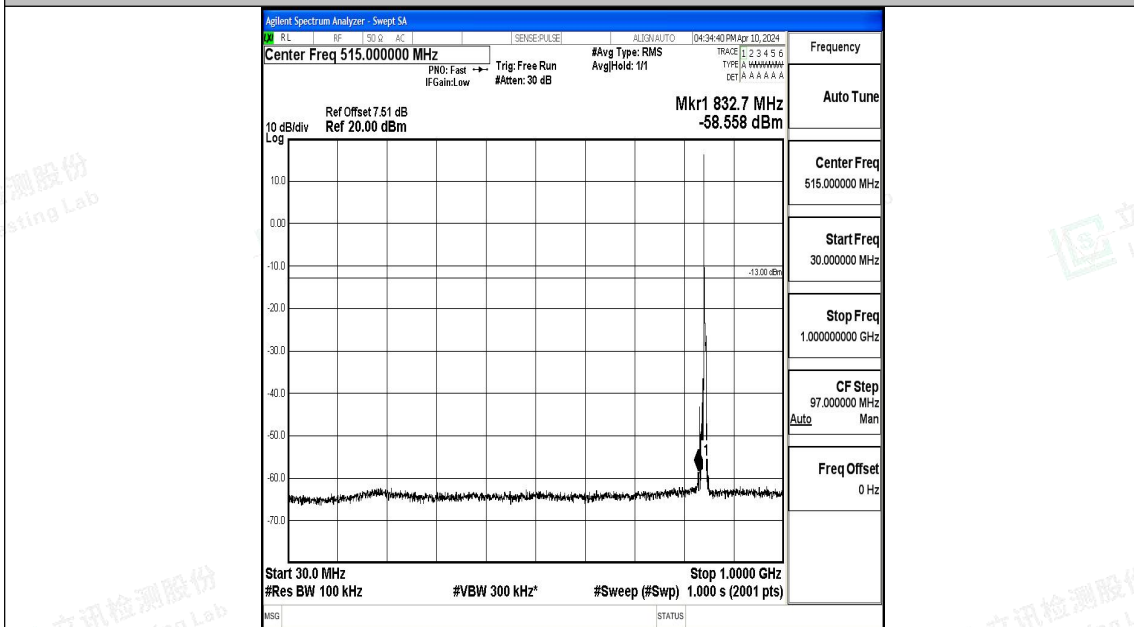

Band5\_5MHz\_16QAM\_20625\_1RB#0\_0.15~30\_0.15~30

Band5\_5MHz\_16QAM\_20625\_1RB#0\_30~1000\_30~1000

Band5\_10MHz\_QPSK\_20450\_1RB#0\_0.009~0.15\_0.009~0.15

Band5\_10MHz\_QPSK\_20450\_1RB#0\_0.15~30\_0.15~30