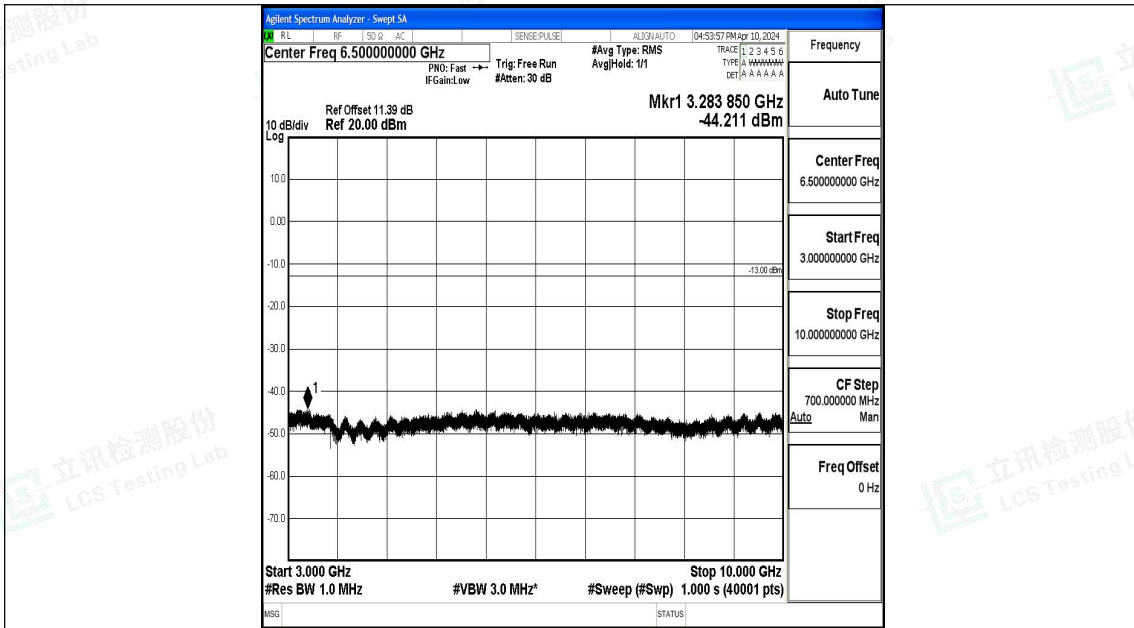

Band5_10MHz_QPSK_20450_1RB#0_1000~3000_1000~3000

Band5_10MHz_QPSK_20450_1RB#0_3000~10000_3000~10000