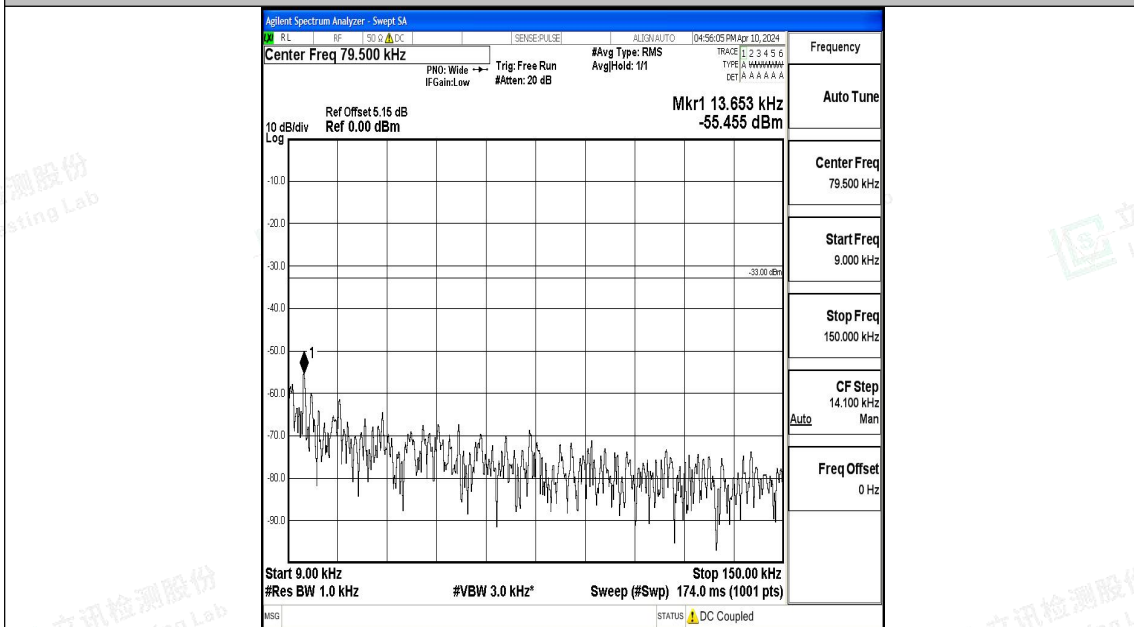

Band5\_10MHz\_QPSK\_20600\_1RB#0\_30~1000\_30~1000

Band5\_10MHz\_QPSK\_20600\_1RB#0\_1000~3000\_1000~3000

Band5\_10MHz\_QPSK\_20600\_1RB#0\_3000~10000\_3000~10000

Band5\_10MHz\_16QAM\_20600\_1RB#0\_0.009~0.15\_0.009~0.15