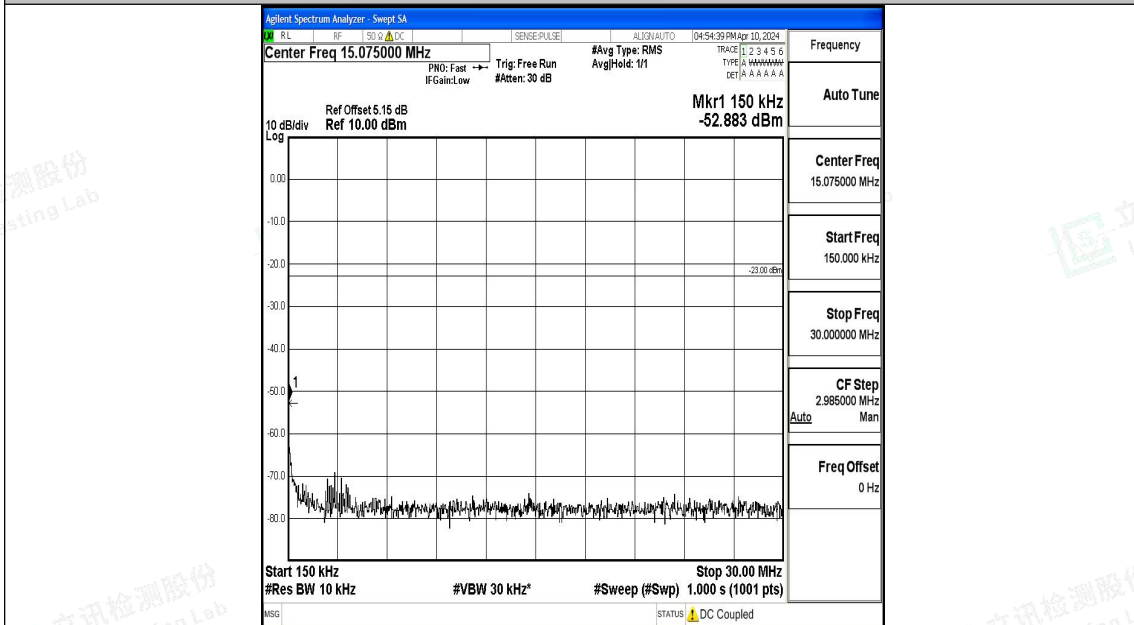

Band5_10MHz_QPSK_20525_1RB#0_0.009~0.15_0.009~0.15

Band5_10MHz_QPSK_20525_1RB#0_0.15~30_0.15~30