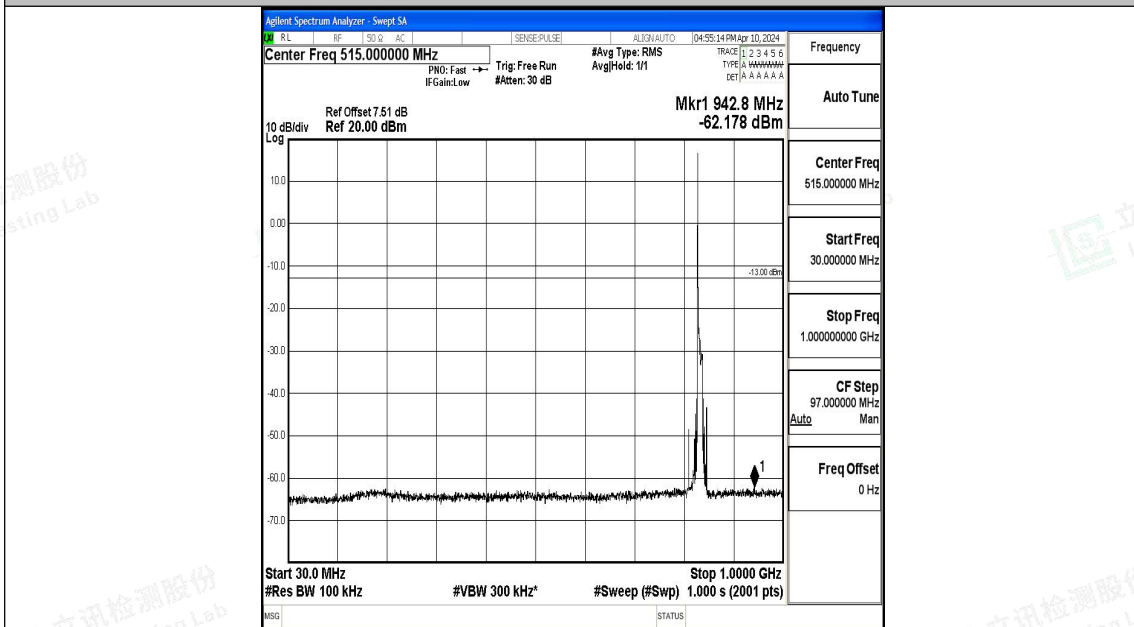

Band5\_10MHz\_QPSK\_20525\_1RB#0\_3000~10000\_3000~10000

Band5\_10MHz\_16QAM\_20525\_1RB#0\_0.009~0.15\_0.009~0.15

Band5\_10MHz\_16QAM\_20525\_1RB#0\_0.15~30\_0.15~30

Band5\_10MHz\_16QAM\_20525\_1RB#0\_30~1000\_30~1000