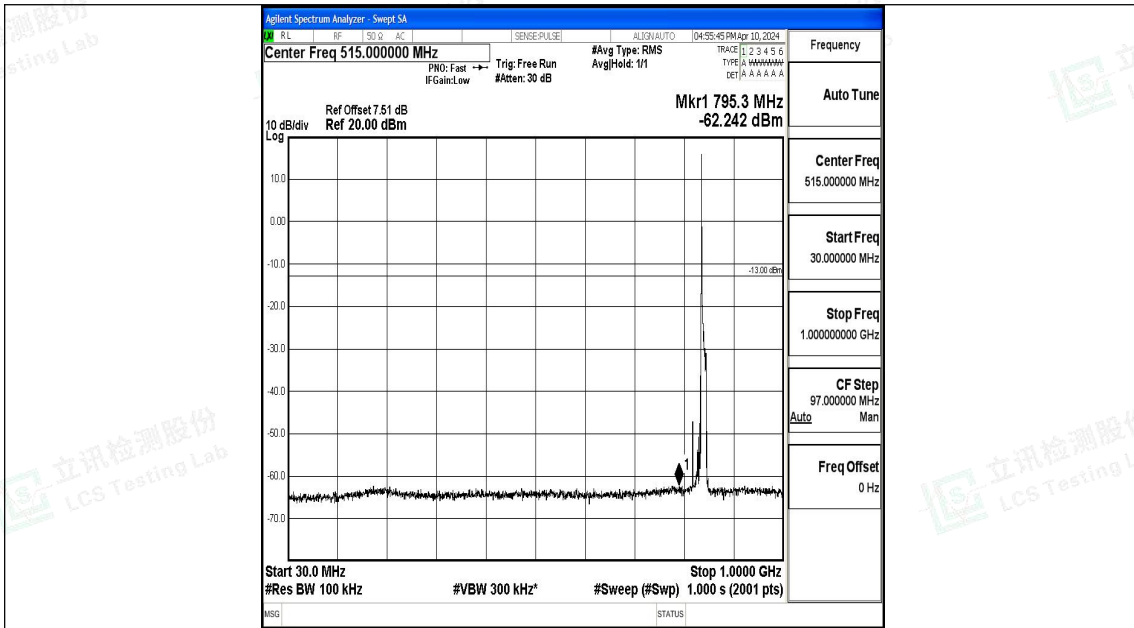

Band5\_10MHz\_16QAM\_20525\_1RB#0\_1000~3000\_1000~3000

Band5\_10MHz\_16QAM\_20525\_1RB#0\_3000~10000\_3000~10000

Band5\_10MHz\_QPSK\_20600\_1RB#0\_0.009~0.15\_0.009~0.15

Band5\_10MHz\_QPSK\_20600\_1RB#0\_0.15~30\_0.15~30