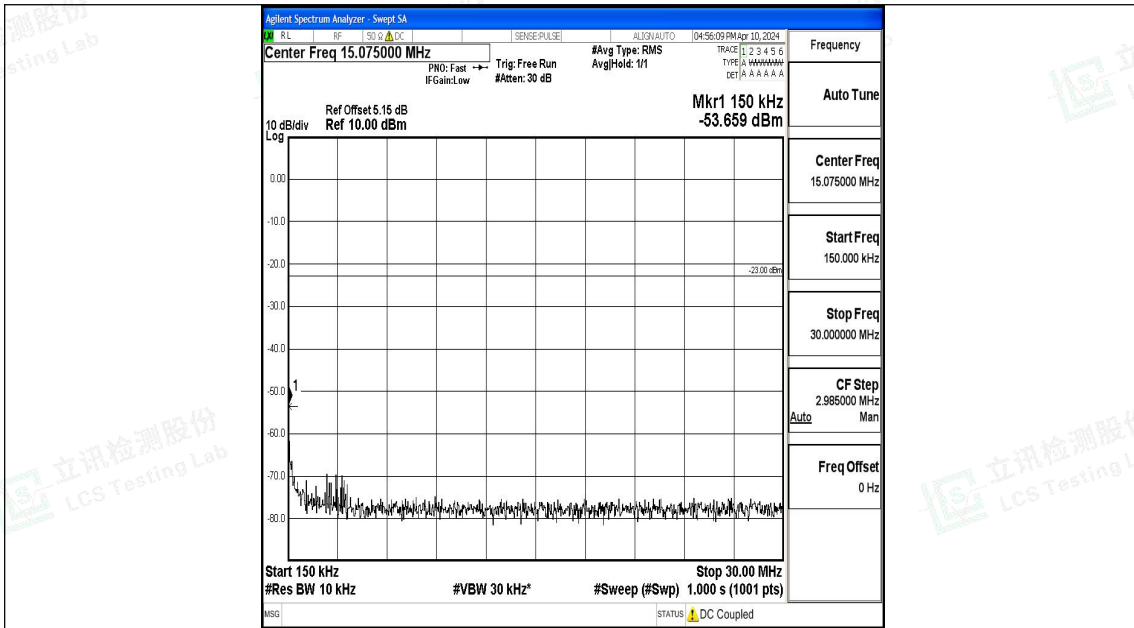

Band5\_10MHz\_QPSK\_20600\_1RB#0\_30~1000\_30~1000

Band5\_10MHz\_QPSK\_20600\_1RB#0\_1000~3000\_1000~3000

Band5\_10MHz\_QPSK\_20600\_1RB#0\_3000~10000\_3000~10000

Band5\_10MHz\_16QAM\_20600\_1RB#0\_0.009~0.15\_0.009~0.15