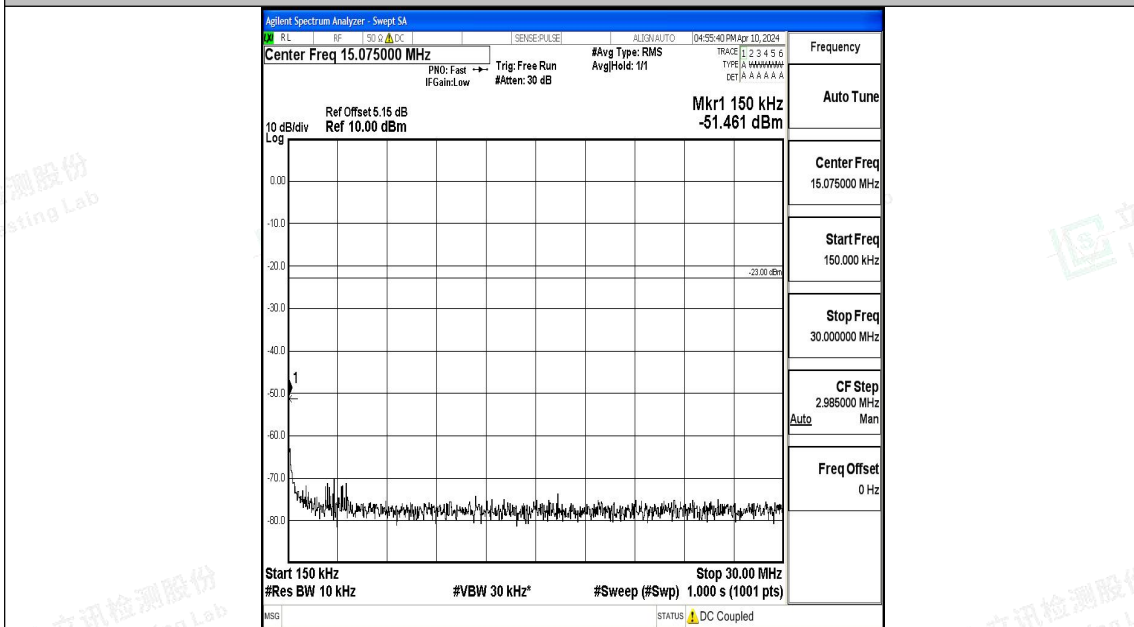

Band5\_10MHz\_16QAM\_20525\_1RB#0\_1000~3000\_1000~3000

Band5\_10MHz\_16QAM\_20525\_1RB#0\_3000~10000\_3000~10000

Band5\_10MHz\_QPSK\_20600\_1RB#0\_0.009~0.15\_0.009~0.15

Band5\_10MHz\_QPSK\_20600\_1RB#0\_0.15~30\_0.15~30