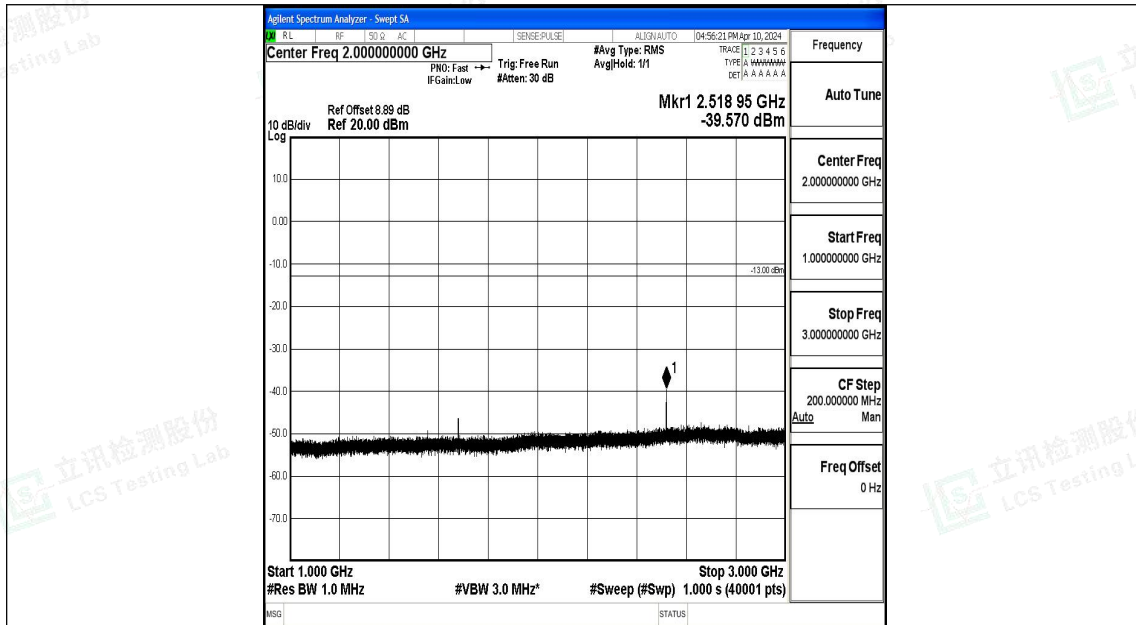

Band5_10MHz_16QAM_20600_1RB#0_30~1000_30~1000

Band5_10MHz_16QAM_20600_1RB#0_1000~3000_1000~3000