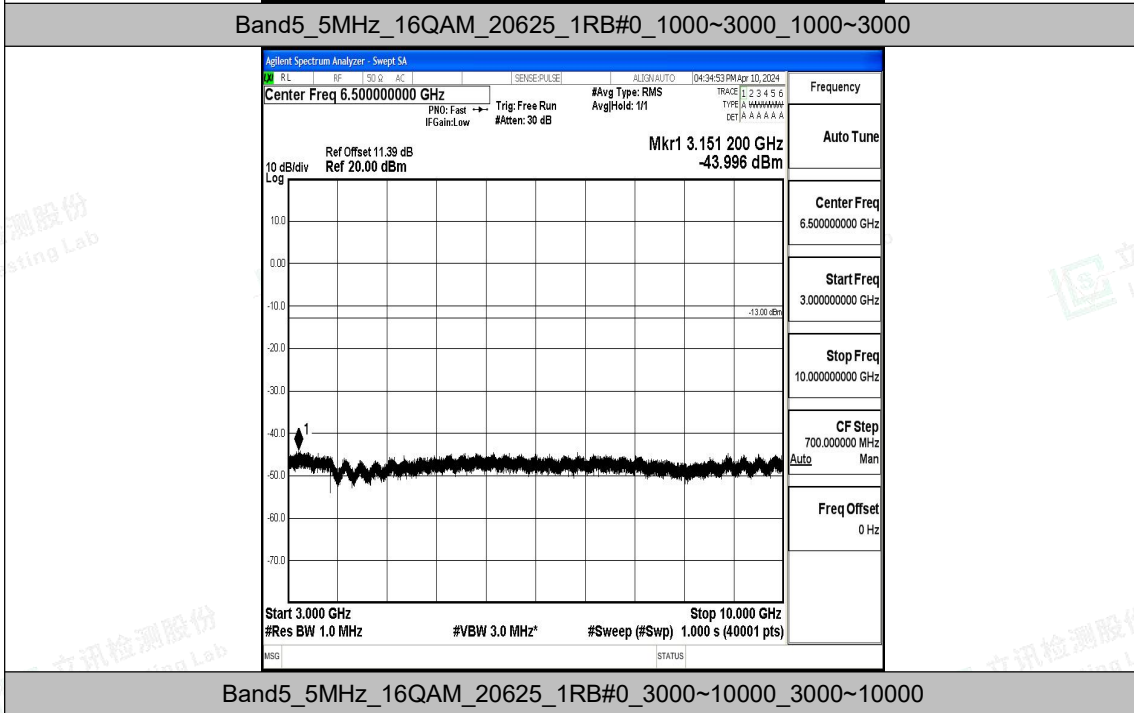

Band5\_5MHz\_16QAM\_20625\_1RB#0\_0.15~30\_0.15~30

Band5\_5MHz\_16QAM\_20625\_1RB#0\_30~1000\_30~1000

Band5\_10MHz\_QPSK\_20450\_1RB#0\_0.009~0.15\_0.009~0.15

Band5\_10MHz\_QPSK\_20450\_1RB#0\_0.15~30\_0.15~30