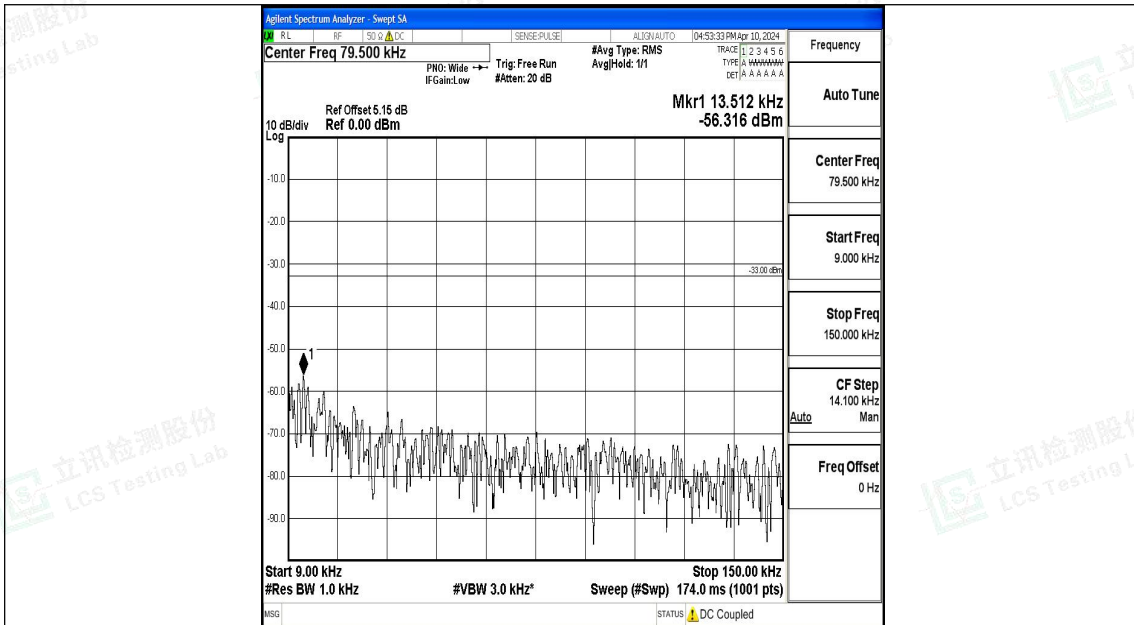

Band5\_5MHz\_16QAM\_20625\_1RB#0\_0.15~30\_0.15~30

Band5\_5MHz\_16QAM\_20625\_1RB#0\_30~1000\_30~1000

Band5\_10MHz\_QPSK\_20450\_1RB#0\_0.009~0.15\_0.009~0.15

Band5\_10MHz\_QPSK\_20450\_1RB#0\_0.15~30\_0.15~30