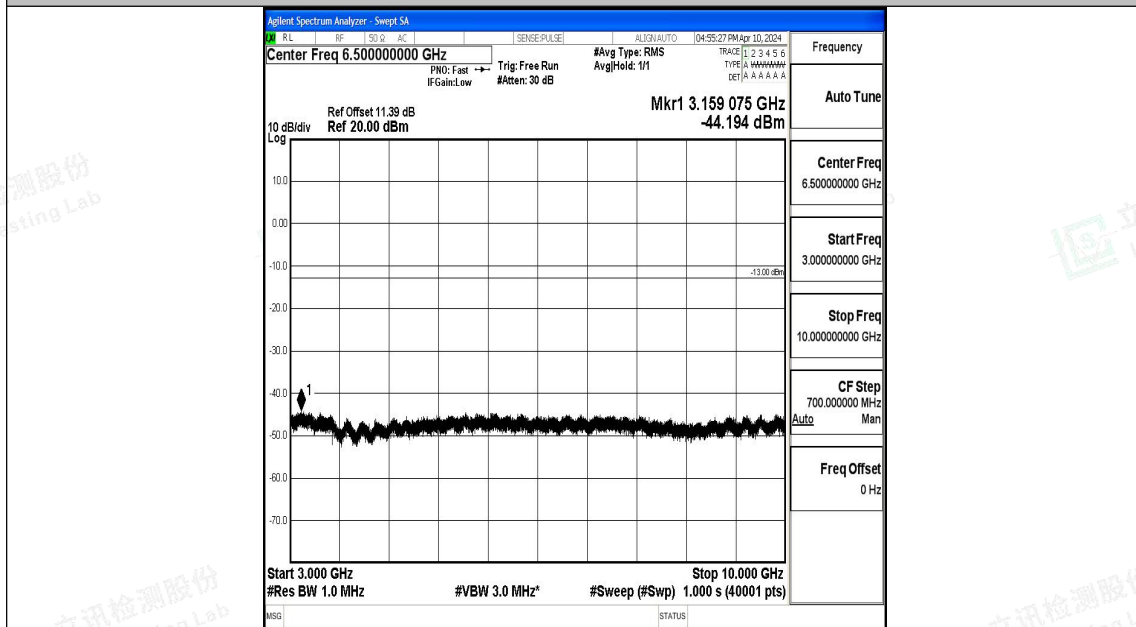

Band5_10MHz_16QAM_20525_1RB#0_1000~3000_1000~3000

Band5_10MHz_16QAM_20525_1RB#0_3000~10000_3000~10000