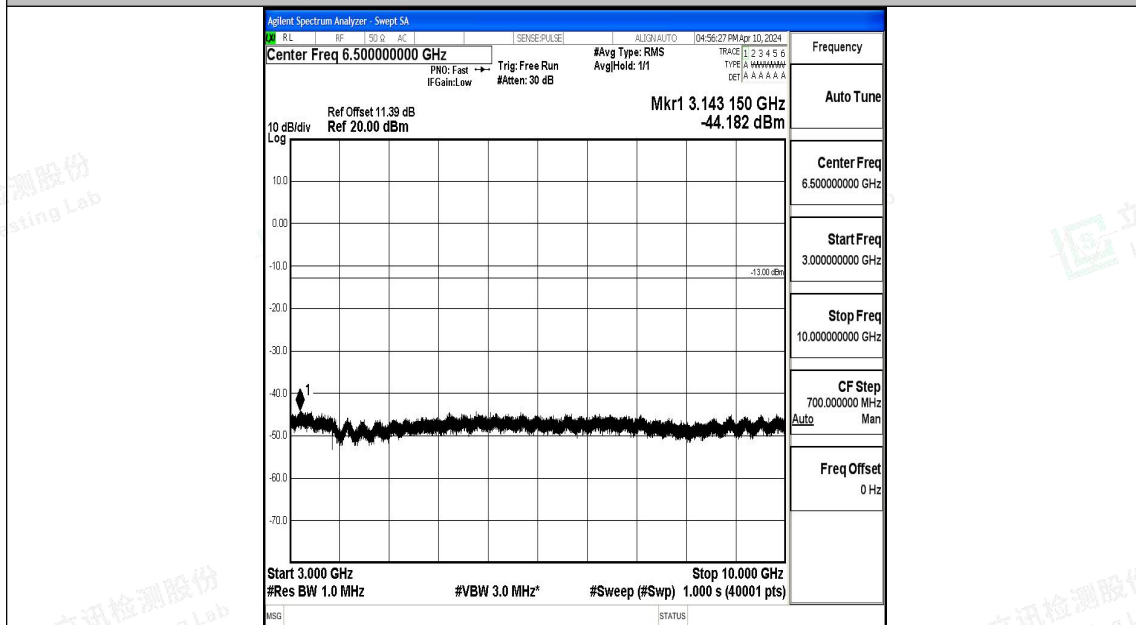

Band5\_10MHz\_16QAM\_20600\_1RB#0\_0.15~30\_0.15~30

Band5\_10MHz\_16QAM\_20600\_1RB#0\_30~1000\_30~1000

Band5\_10MHz\_16QAM\_20600\_1RB#0\_1000~3000\_1000~3000

Band5\_10MHz\_16QAM\_20600\_1RB#0\_3000~10000\_3000~10000