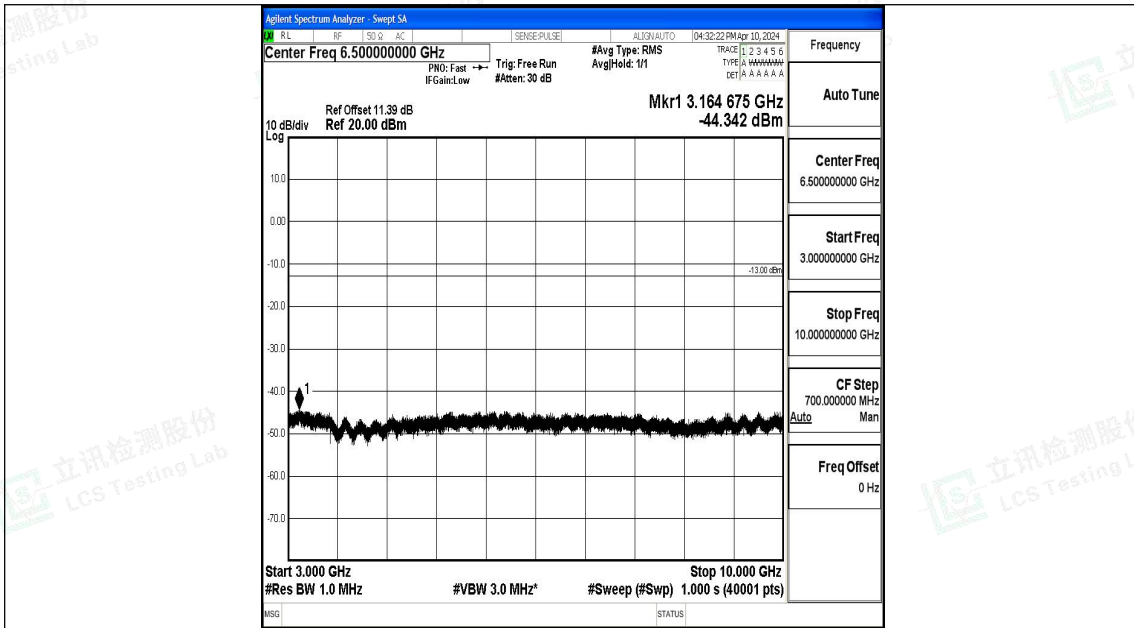

Band5_3MHz_16QAM_20635_1RB#0_3000~10000_3000~10000

Band5_5MHz_QPSK_20425_1RB#0_0.009~0.15_0.009~0.15

Band5_5MHz_QPSK_20425_1RB#0_0.15~30_0.15~30

Band5_5MHz_QPSK_20425_1RB#0_30~1000_30~1000

Band5_5MHz_QPSK_20425_1RB#0_1000~3000_1000~3000