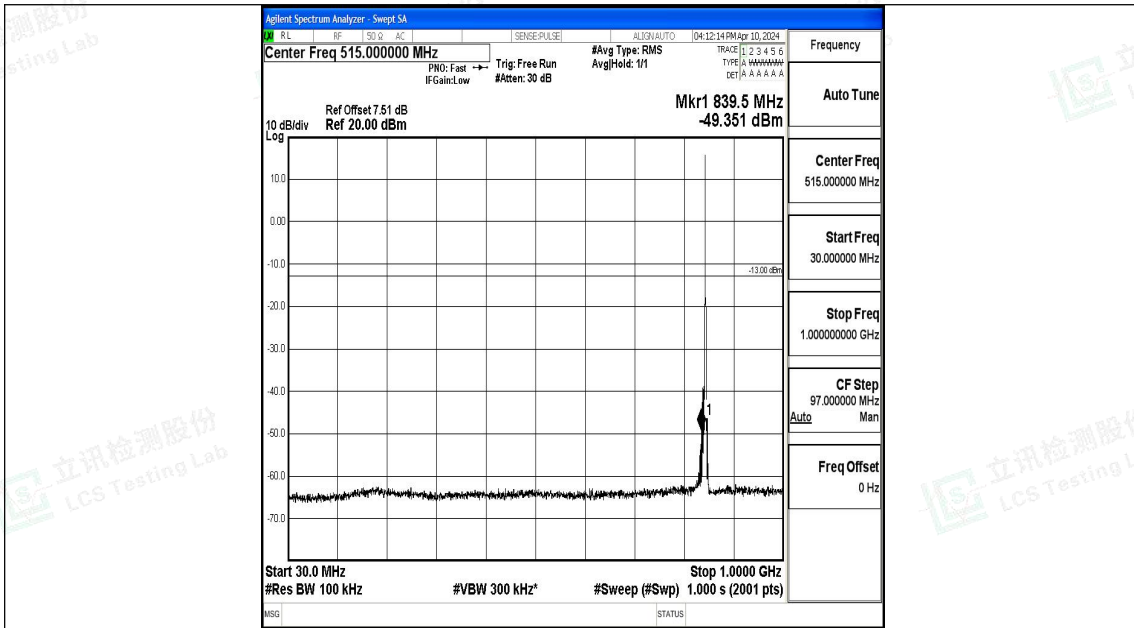

Band5_3MHz_16QAM_20525_1RB#0_3000~10000_3000~10000

Band5_3MHz_QPSK_20635_1RB#0_0.009~0.15_0.009~0.15

Band5_3MHz_QPSK_20635_1RB#0_0.15~30_0.15~30

Band5_3MHz_QPSK_20635_1RB#0_30~1000_30~1000

Band5_3MHz_QPSK_20635_1RB#0_1000~3000_1000~3000