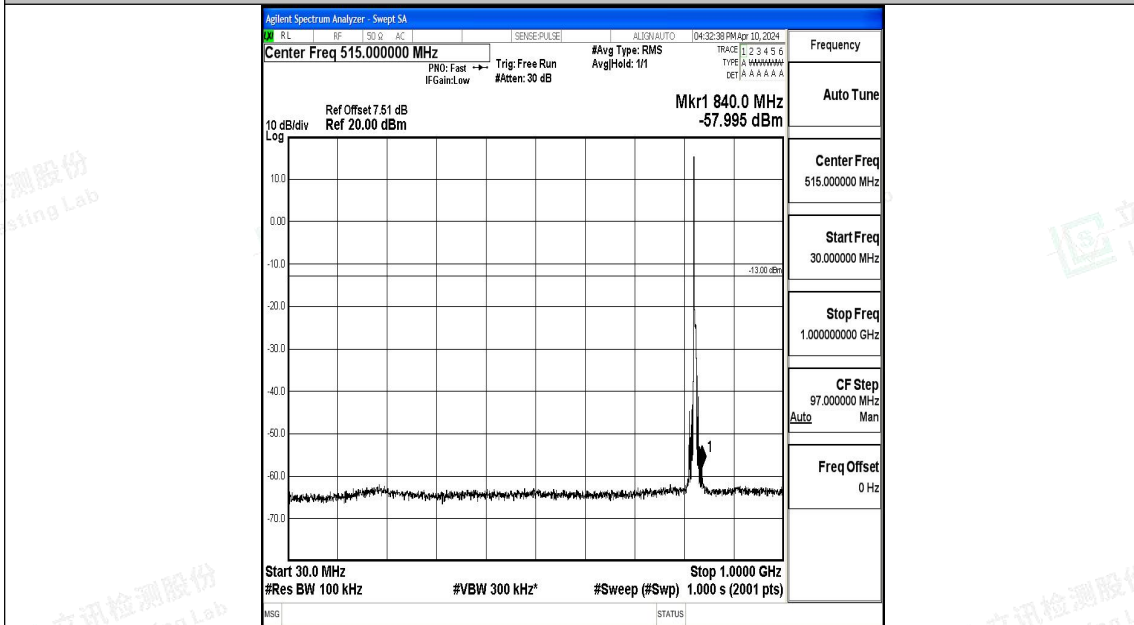

Band5_5MHz_QPSK_20425_1RB#0_3000~10000_3000~10000

Band5_5MHz_16QAM_20425_1RB#0_0.009~0.15_0.009~0.15

Band5_5MHz_16QAM_20425_1RB#0_0.15~30_0.15~30

Band5_5MHz_16QAM_20425_1RB#0_30~1000_30~1000

Band5_5MHz_16QAM_20425_1RB#0_1000~3000_1000~3000