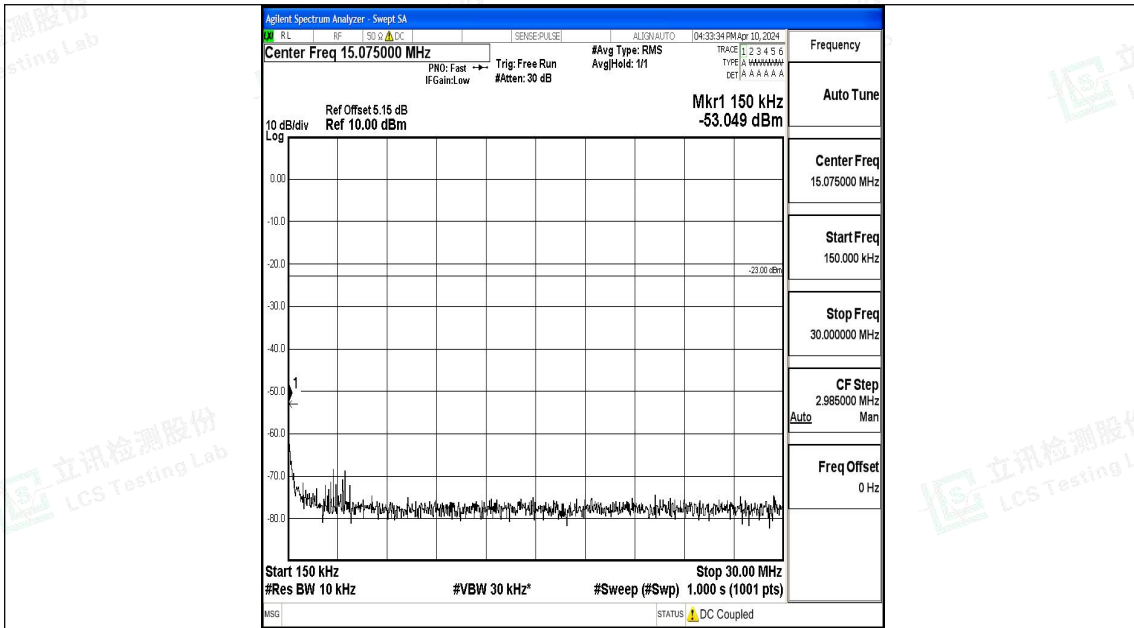

Band5_5MHz_16QAM_20525_1RB#0_0.009~0.15_0.009~0.15

Band5_5MHz_16QAM_20525_1RB#0_0.15~30_0.15~30