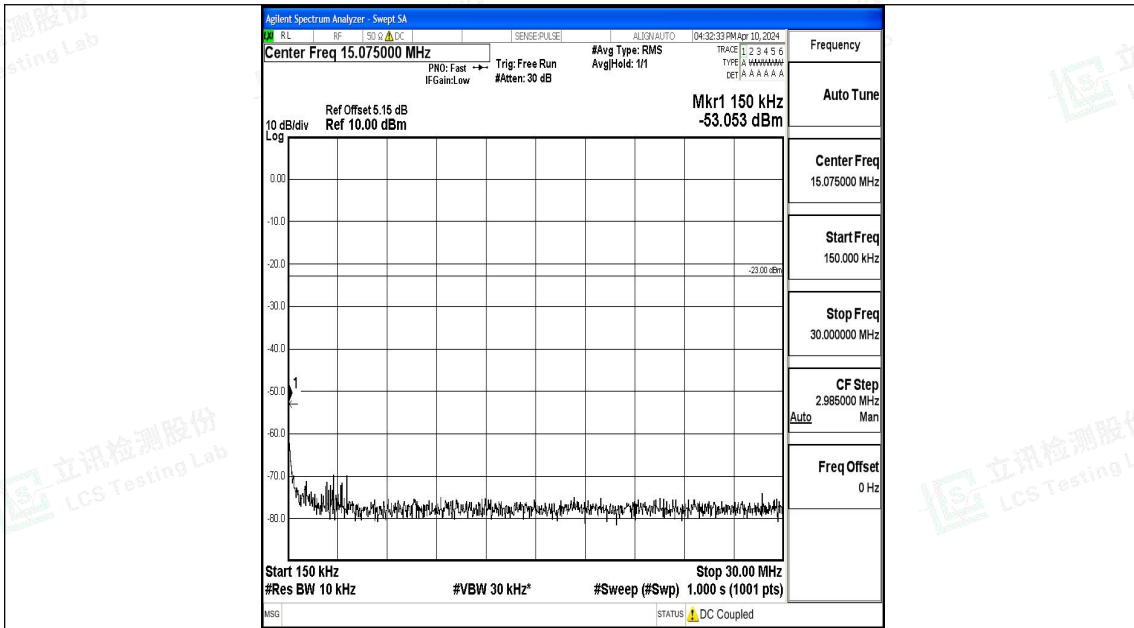

Band5_5MHz_16QAM_20425_1RB#0_0.009~0.15_0.009~0.15

Band5_5MHz_16QAM_20425_1RB#0_0.15~30_0.15~30