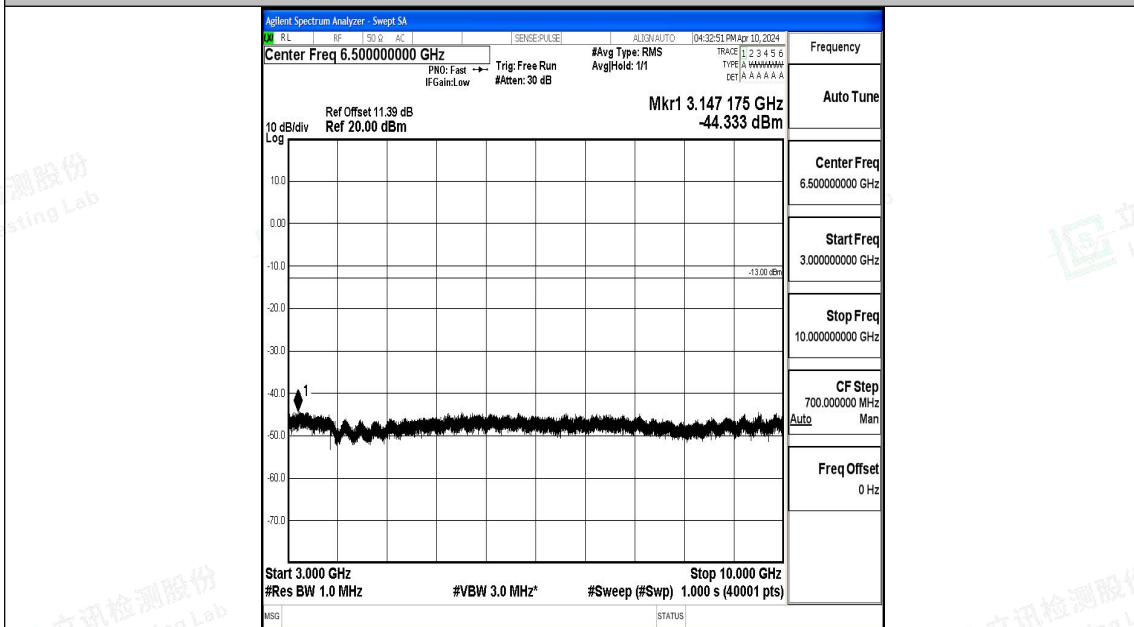

Band5_5MHz_QPSK_20425_1RB#0_3000~10000_3000~10000

Band5_5MHz_16QAM_20425_1RB#0_0.009~0.15_0.009~0.15

Band5_5MHz_16QAM_20425_1RB#0_0.15~30_0.15~30

Band5_5MHz_16QAM_20425_1RB#0_30~1000_30~1000

Band5_5MHz_16QAM_20425_1RB#0_1000~3000_1000~3000