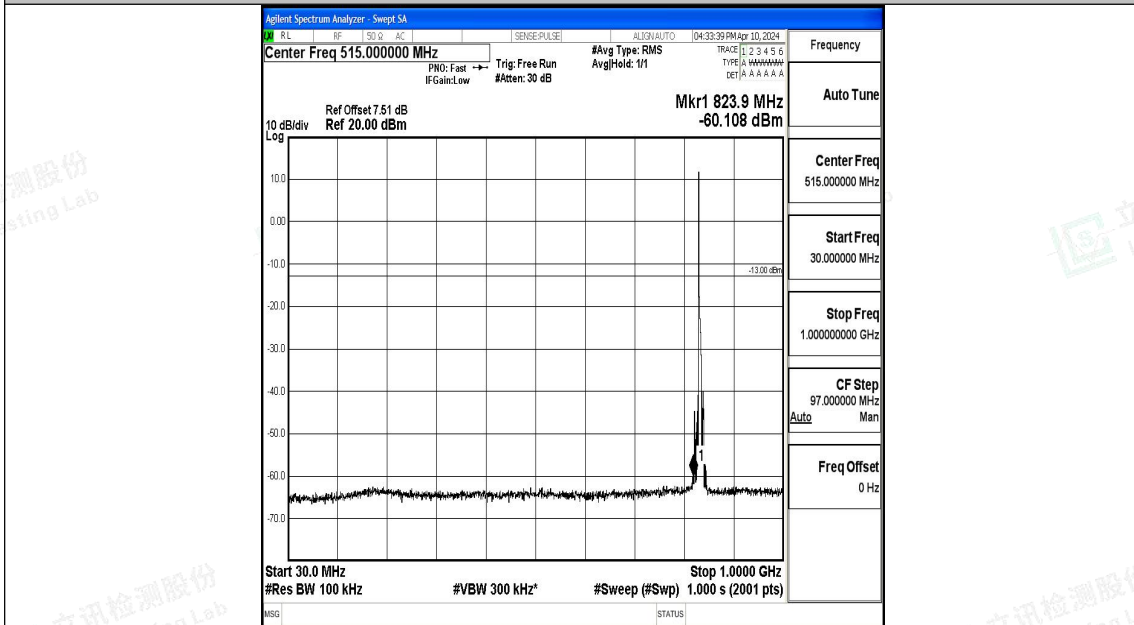

Band5_5MHz_QPSK_20525_1RB#0_3000~10000_3000~10000

Band5_5MHz_16QAM_20525_1RB#0_0.009~0.15_0.009~0.15

Band5_5MHz_16QAM_20525_1RB#0_0.15~30_0.15~30

Band5_5MHz_16QAM_20525_1RB#0_30~1000_30~1000

Band5_5MHz_16QAM_20525_1RB#0_1000~3000_1000~3000