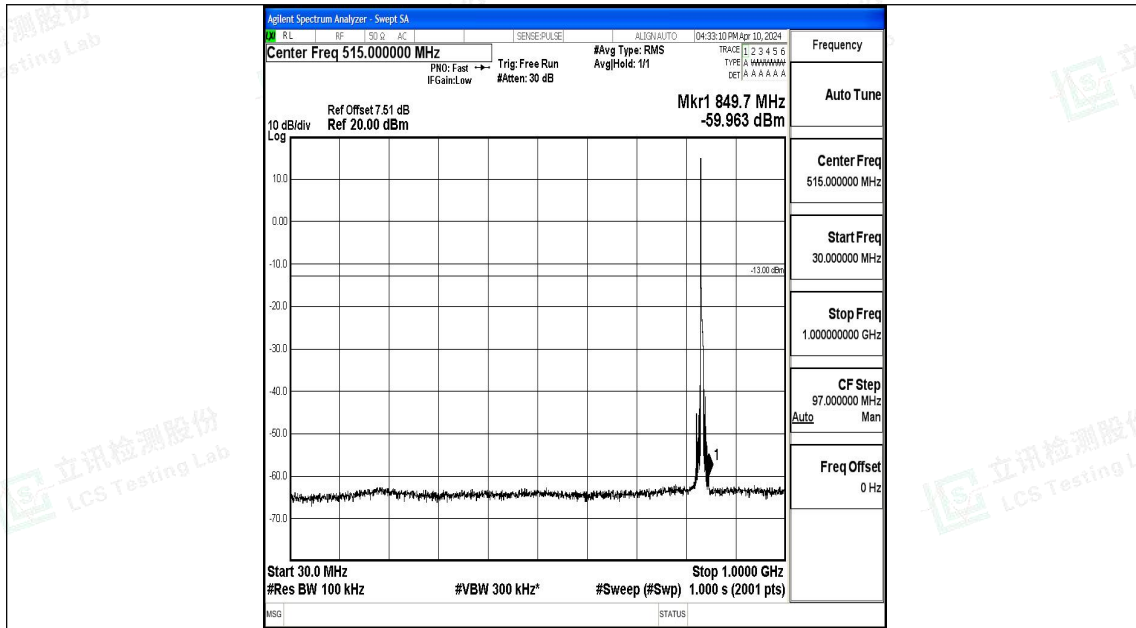

Band5_5MHz_16QAM_20425_1RB#0_3000~10000_3000~10000

Band5_5MHz_QPSK_20525_1RB#0_0.009~0.15_0.009~0.15

Band5_5MHz_QPSK_20525_1RB#0_0.15~30_0.15~30

Band5_5MHz_QPSK_20525_1RB#0_30~1000_30~1000

Band5_5MHz_QPSK_20525_1RB#0_1000~3000_1000~3000