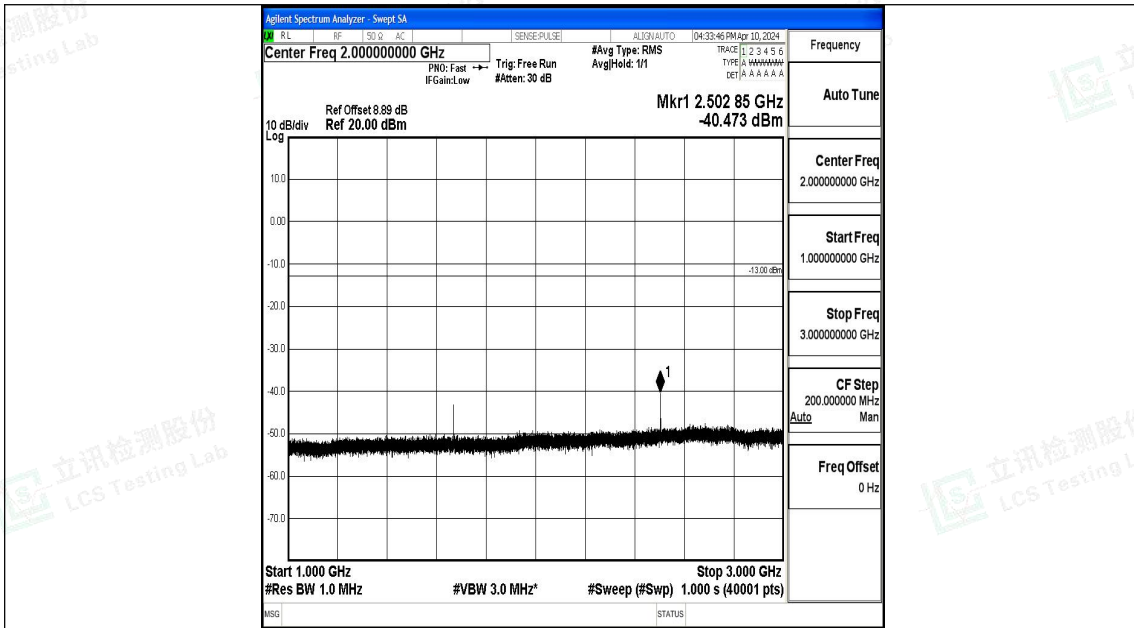

Band5_5MHz_QPSK_20525_1RB#0_3000~10000_3000~10000

Band5_5MHz_16QAM_20525_1RB#0_0.009~0.15_0.009~0.15

Band5_5MHz_16QAM_20525_1RB#0_0.15~30_0.15~30

Band5_5MHz_16QAM_20525_1RB#0_30~1000_30~1000

Band5_5MHz_16QAM_20525_1RB#0_1000~3000_1000~3000