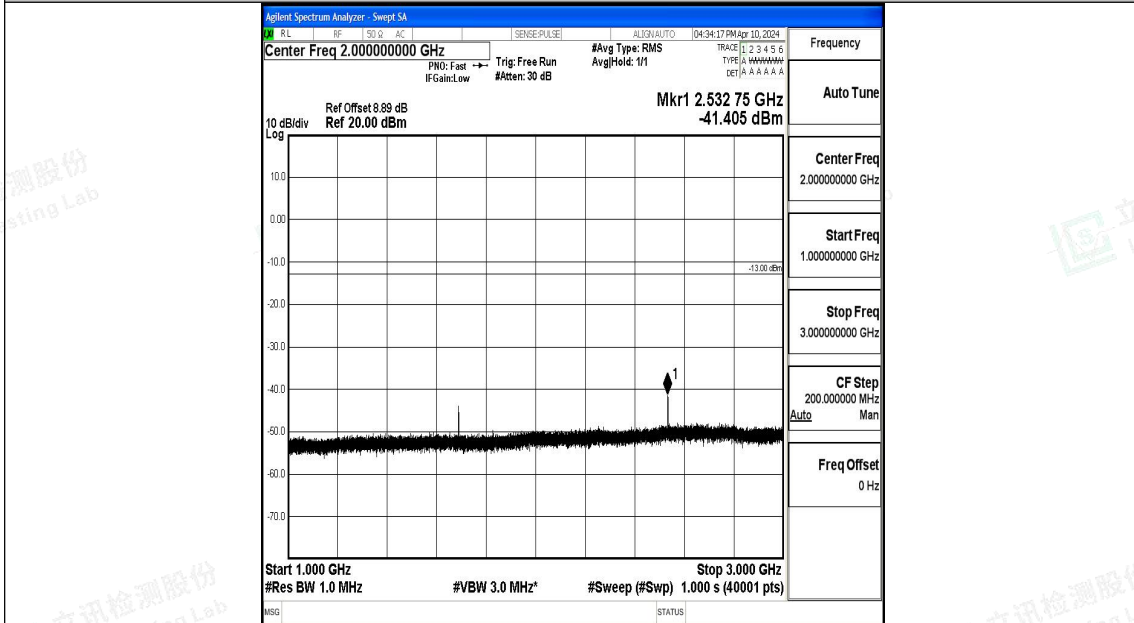

Band5_5MHz_16QAM_20525_1RB#0_3000~10000_3000~10000

Band5_5MHz_QPSK_20625_1RB#0_0.009~0.15_0.009~0.15

Band5_5MHz_QPSK_20625_1RB#0_0.15~30_0.15~30

Band5_5MHz_QPSK_20625_1RB#0_30~1000_30~1000

Band5_5MHz_QPSK_20625_1RB#0_1000~3000_1000~3000