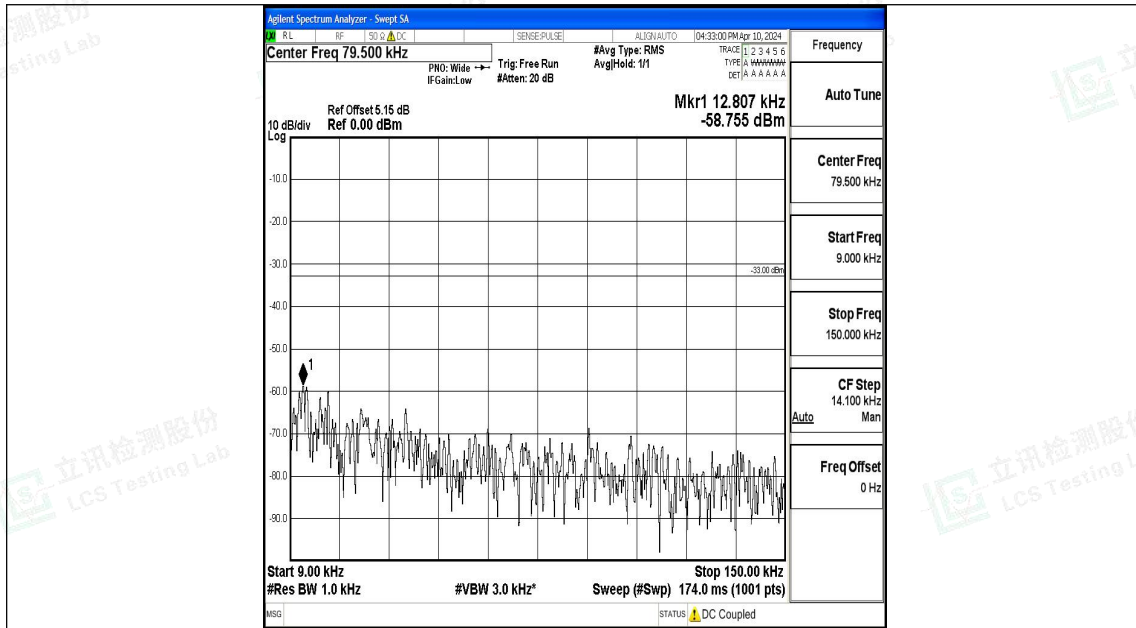

Band5_5MHz_16QAM_20425_1RB#0_3000~10000_3000~10000

Band5_5MHz_QPSK_20525_1RB#0_0.009~0.15_0.009~0.15