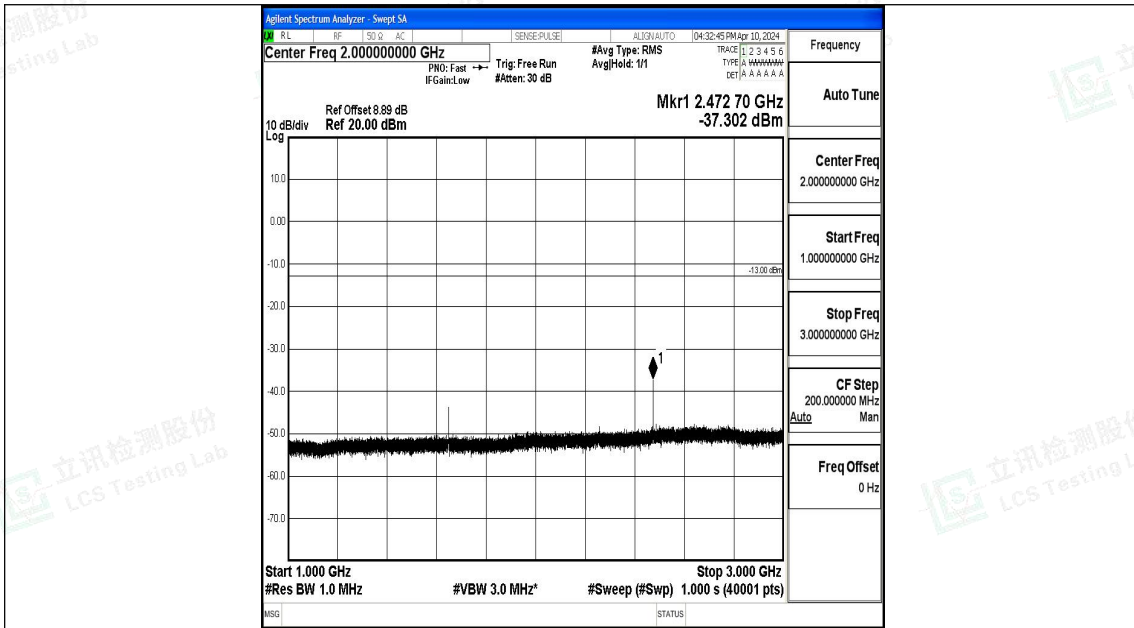

Band5_5MHz_QPSK_20425_1RB#0_3000~10000_3000~10000

Band5_5MHz_16QAM_20425_1RB#0_0.009~0.15_0.009~0.15

Band5_5MHz_16QAM_20425_1RB#0_0.15~30_0.15~30

Band5_5MHz_16QAM_20425_1RB#0_30~1000_30~1000

Band5_5MHz_16QAM_20425_1RB#0_1000~3000_1000~3000