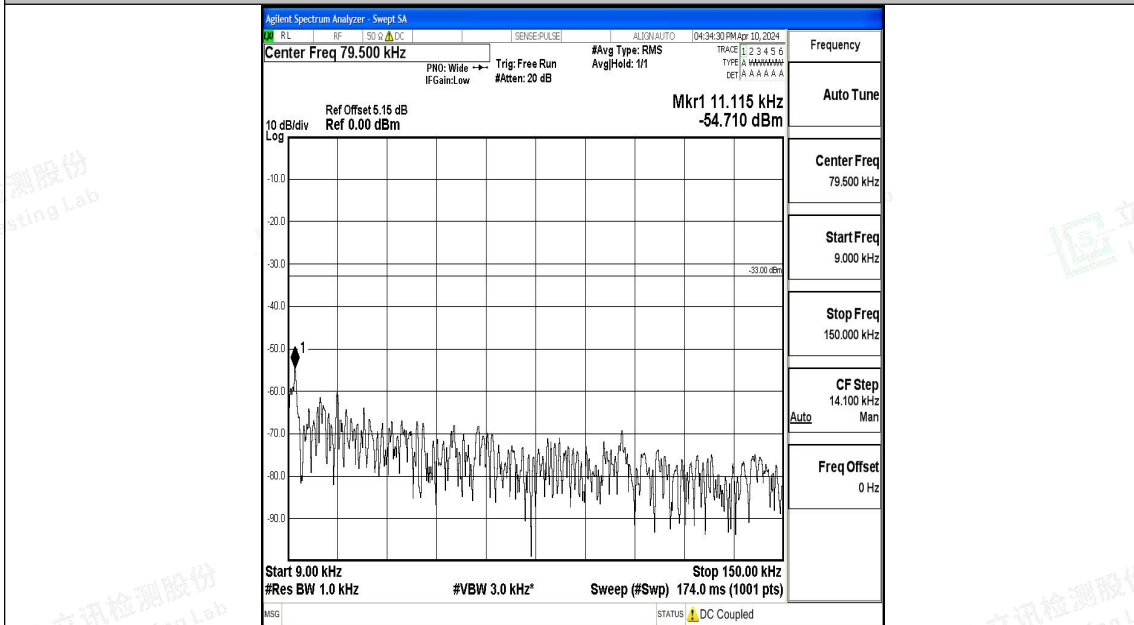

Band5_5MHz_QPSK_20625_1RB#0_3000~10000_3000~10000

Band5_5MHz_16QAM_20625_1RB#0_0.009~0.15_0.009~0.15