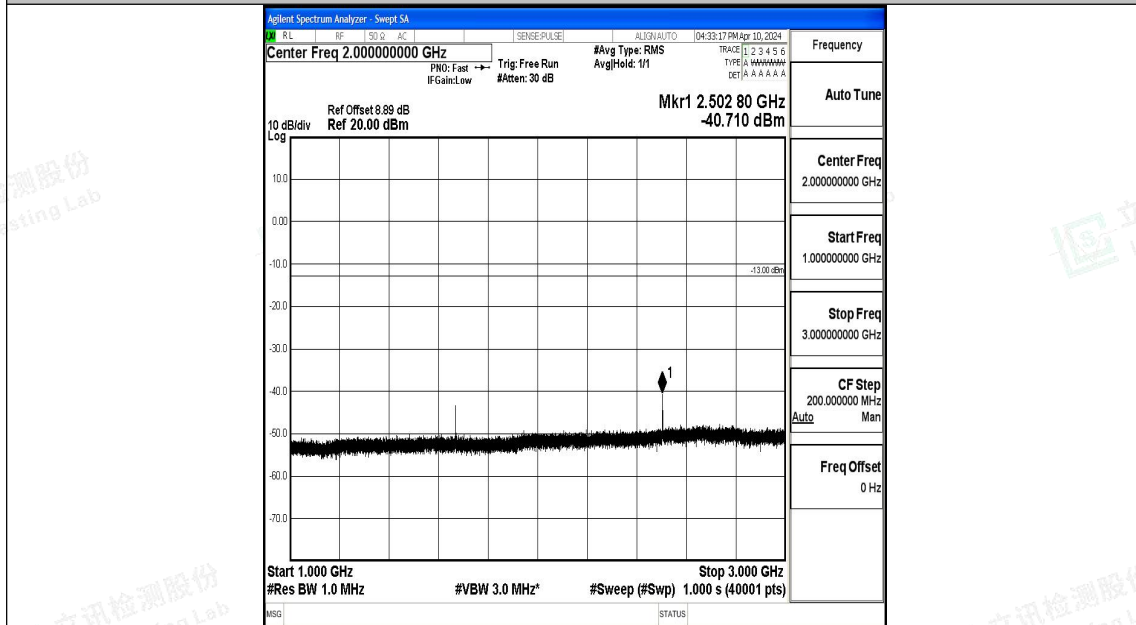

Band5_5MHz_16QAM_20425_1RB#0_3000~10000_3000~10000

Band5_5MHz_QPSK_20525_1RB#0_0.009~0.15_0.009~0.15

Band5_5MHz_QPSK_20525_1RB#0_0.15~30_0.15~30

Band5_5MHz_QPSK_20525_1RB#0_30~1000_30~1000

Band5_5MHz_QPSK_20525_1RB#0_1000~3000_1000~3000