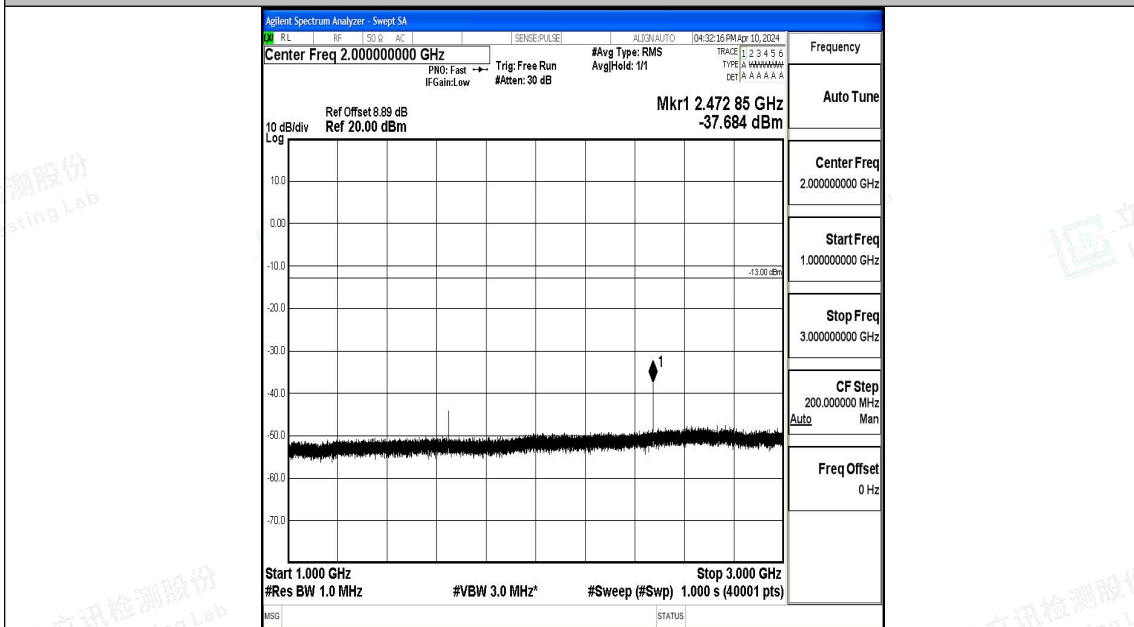

Band5_3MHz_16QAM_20635_1RB#0_3000~10000_3000~10000

Band5_5MHz_QPSK_20425_1RB#0_0.009~0.15_0.009~0.15

Band5_5MHz_QPSK_20425_1RB#0_0.15~30_0.15~30

Band5_5MHz_QPSK_20425_1RB#0_30~1000_30~1000

Band5_5MHz_QPSK_20425_1RB#0_1000~3000_1000~3000