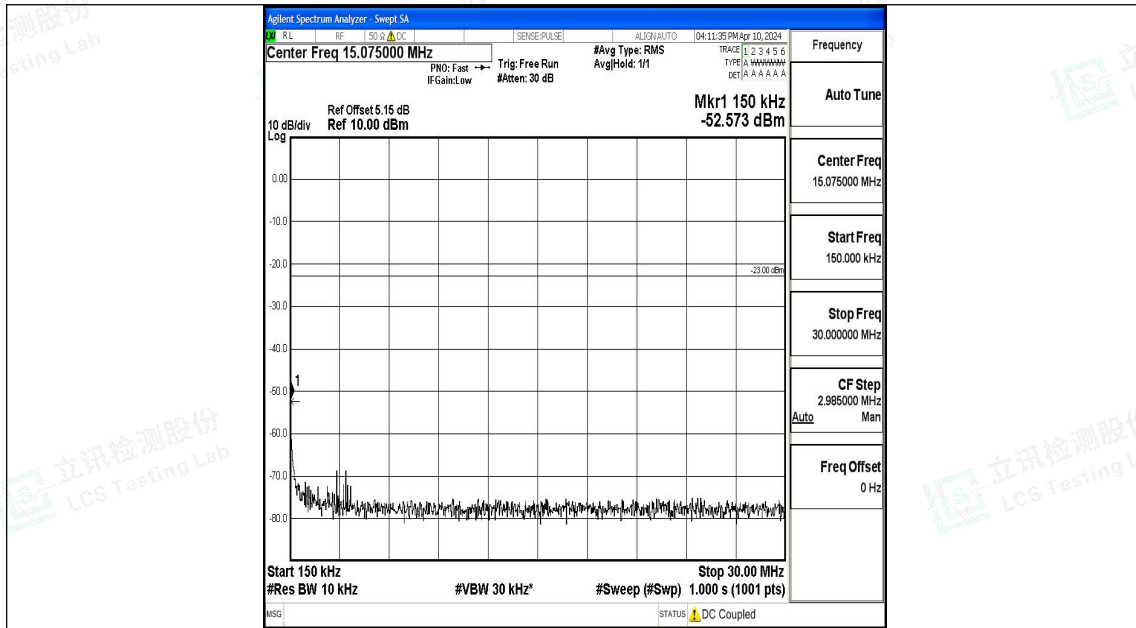

Band5_3MHz_QPSK_20525_1RB#0_3000~10000_3000~10000

Band5_3MHz_16QAM_20525_1RB#0_0.009~0.15_0.009~0.15

Band5_3MHz_16QAM_20525_1RB#0_0.15~30_0.15~30

Band5_3MHz_16QAM_20525_1RB#0_30~1000_30~1000

Band5_3MHz_16QAM_20525_1RB#0_1000~3000_1000~3000