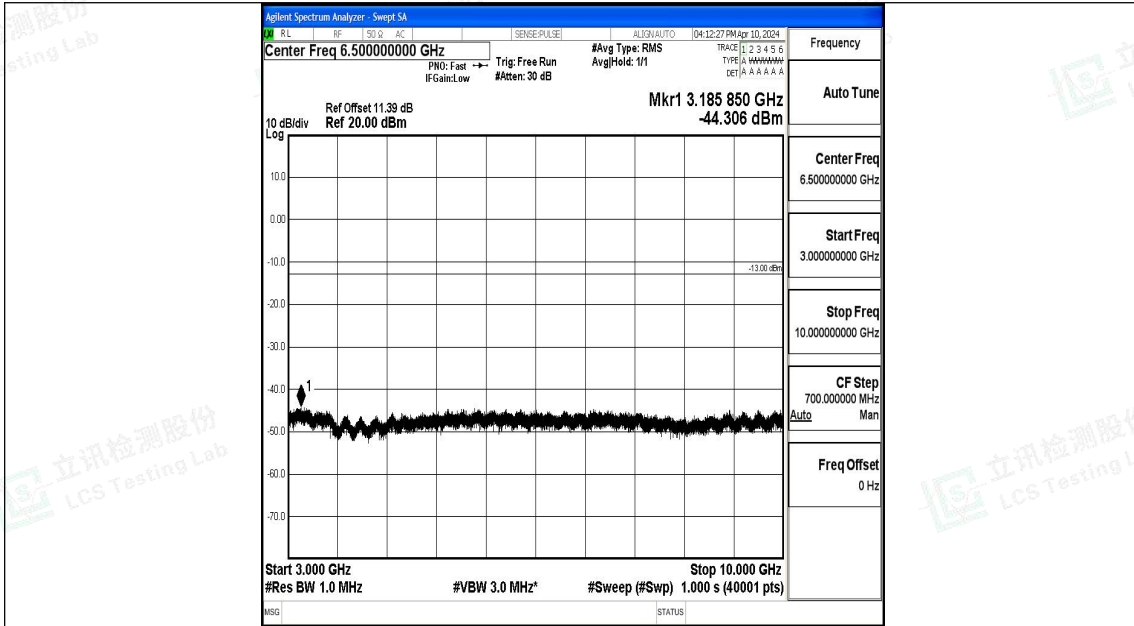

Band5_3MHz_16QAM_20525_1RB#0_3000~10000_3000~10000

Band5_3MHz_QPSK_20635_1RB#0_0.009~0.15_0.009~0.15

Band5_3MHz_QPSK_20635_1RB#0_0.15~30_0.15~30

Band5_3MHz_QPSK_20635_1RB#0_30~1000_30~1000

Band5_3MHz_QPSK_20635_1RB#0_1000~3000_1000~3000