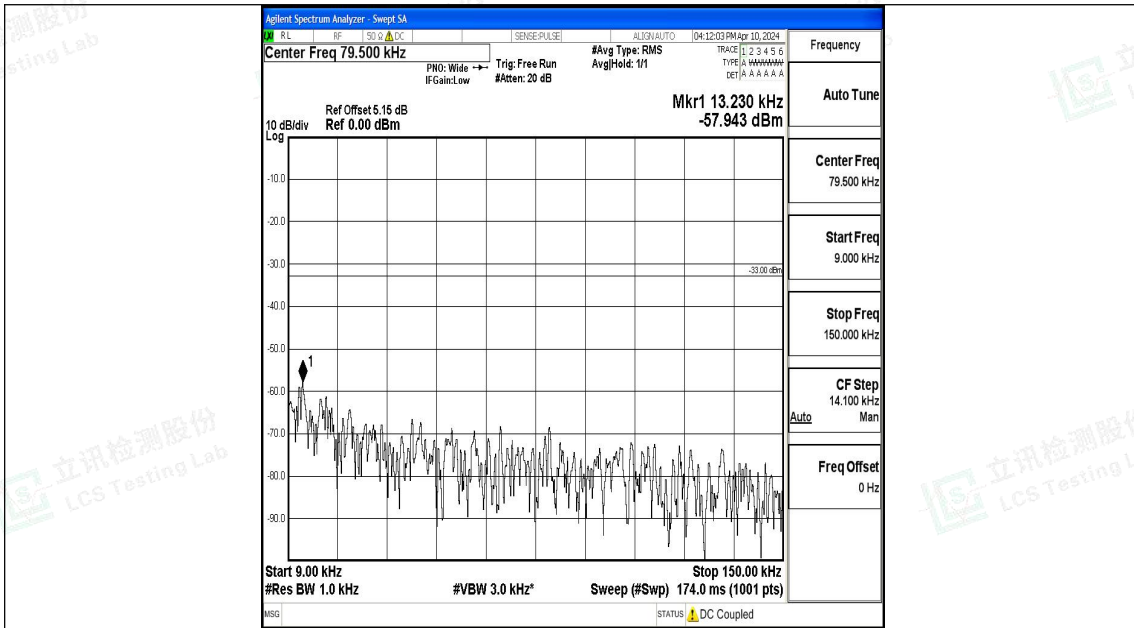

Band5_3MHz_16QAM_20525_1RB#0_3000~10000_3000~10000

Band5_3MHz_QPSK_20635_1RB#0_0.009~0.15_0.009~0.15