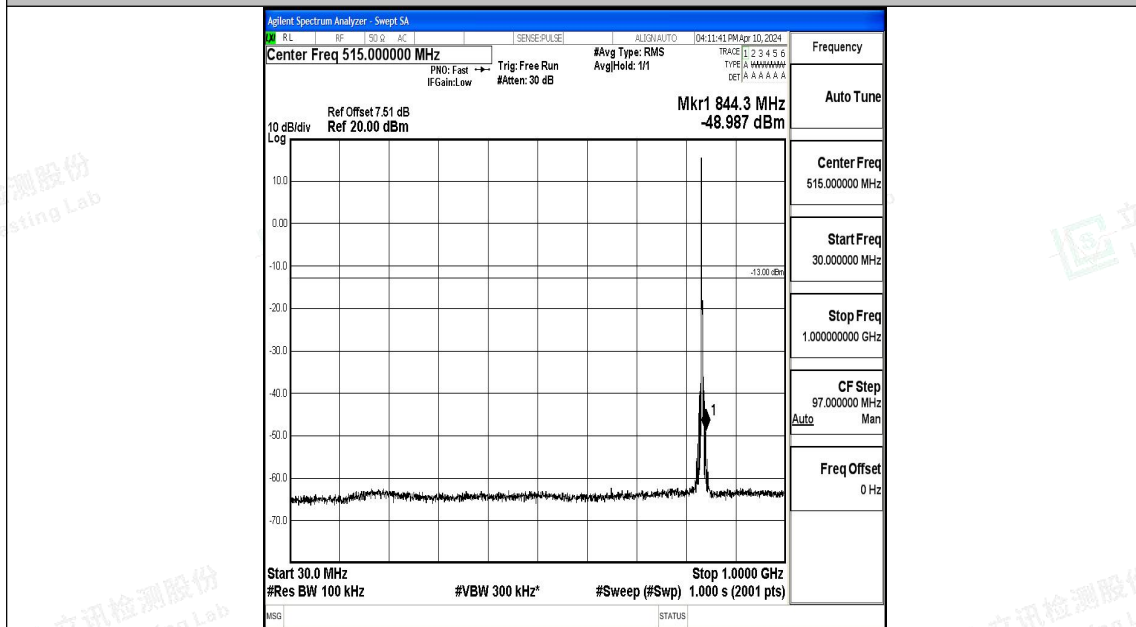

Band5_3MHz_QPSK_20525_1RB#0_3000~10000_3000~10000

Band5_3MHz_16QAM_20525_1RB#0_0.009~0.15_0.009~0.15

Band5_3MHz_16QAM_20525_1RB#0_0.15~30_0.15~30

Band5_3MHz_16QAM_20525_1RB#0_30~1000_30~1000

Band5_3MHz_16QAM_20525_1RB#0_1000~3000_1000~3000