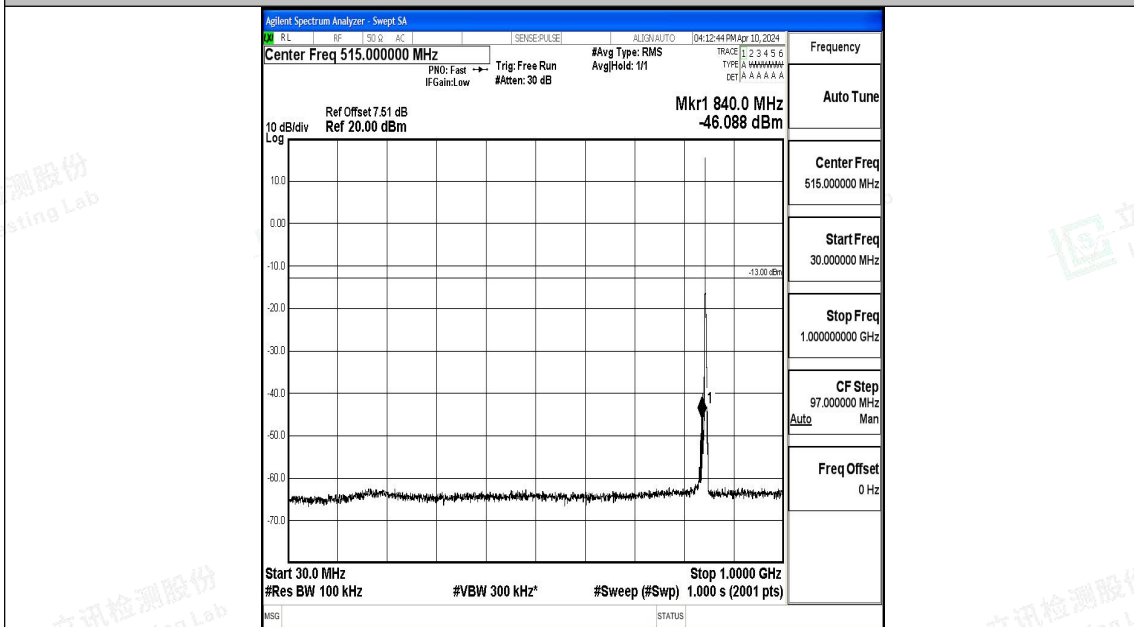

Band5_3MHz_QPSK_20635_1RB#0_3000~10000_3000~10000

Band5_3MHz_16QAM_20635_1RB#0_0.009~0.15_0.009~0.15

Band5_3MHz_16QAM_20635_1RB#0_0.15~30_0.15~30

Band5_3MHz_16QAM_20635_1RB#0_30~1000_30~1000

Band5_3MHz_16QAM_20635_1RB#0_1000~3000_1000~3000