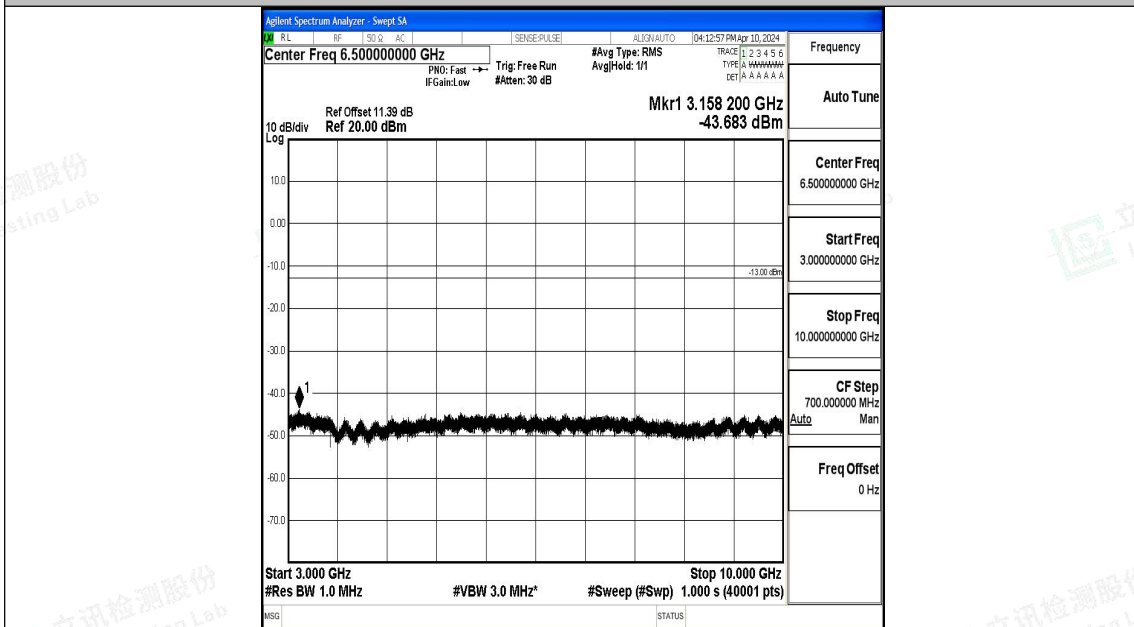

Band5_3MHz_QPSK_20635_1RB#0_3000~10000_3000~10000

Band5_3MHz_16QAM_20635_1RB#0_0.009~0.15_0.009~0.15

Band5_3MHz_16QAM_20635_1RB#0_0.15~30_0.15~30

Band5_3MHz_16QAM_20635_1RB#0_30~1000_30~1000

Band5_3MHz_16QAM_20635_1RB#0_1000~3000_1000~3000