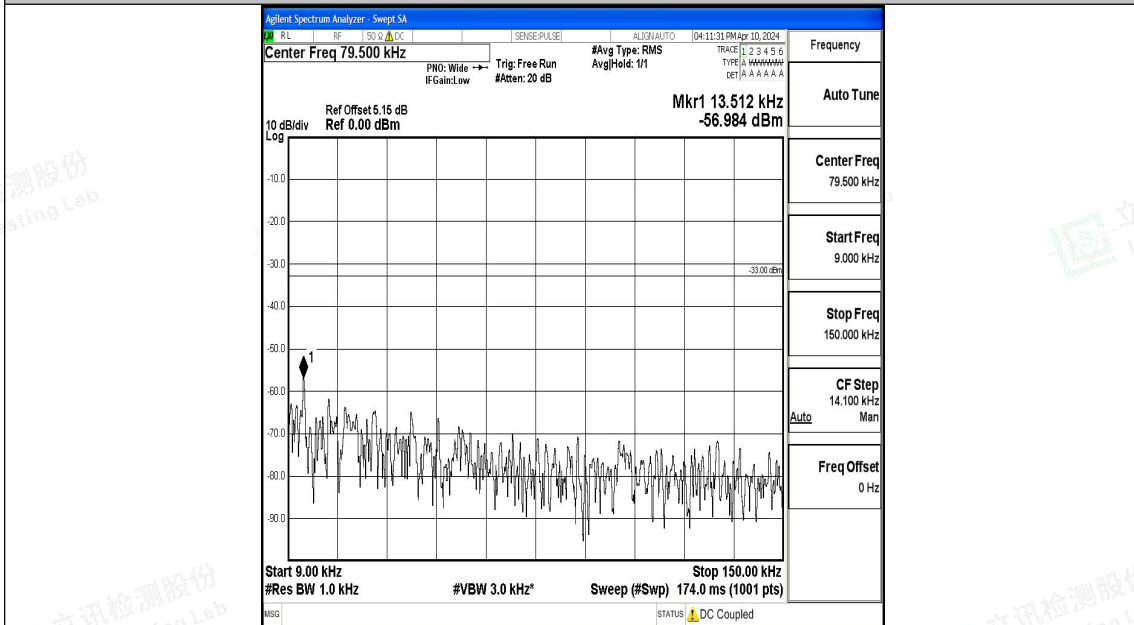

Band5_3MHz_QPSK_20525_1RB#0_3000~10000_3000~10000

Band5_3MHz_16QAM_20525_1RB#0_0.009~0.15_0.009~0.15

Band5_3MHz_16QAM_20525_1RB#0_0.15~30_0.15~30

Band5_3MHz_16QAM_20525_1RB#0_30~1000_30~1000

Band5_3MHz_16QAM_20525_1RB#0_1000~3000_1000~3000