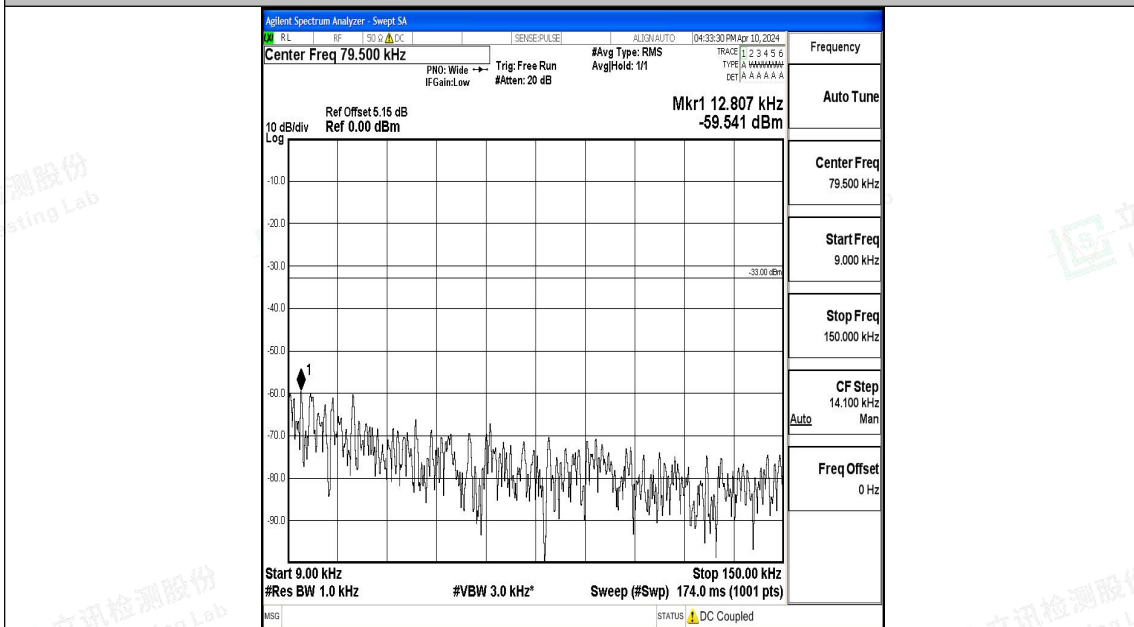

Band5_5MHz_QPSK_20525_1RB#0_3000~10000_3000~10000

Band5_5MHz_16QAM_20525_1RB#0_0.009~0.15_0.009~0.15