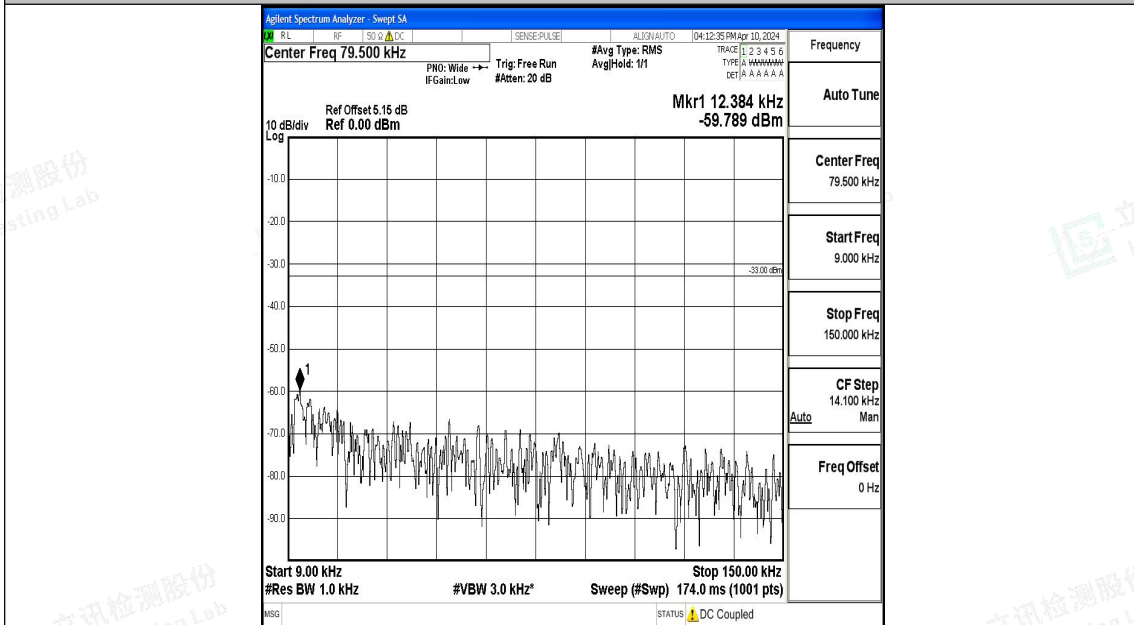

Band5_3MHz_QPSK_20635_1RB#0_3000~10000_3000~10000

Band5_3MHz_16QAM_20635_1RB#0_0.009~0.15_0.009~0.15