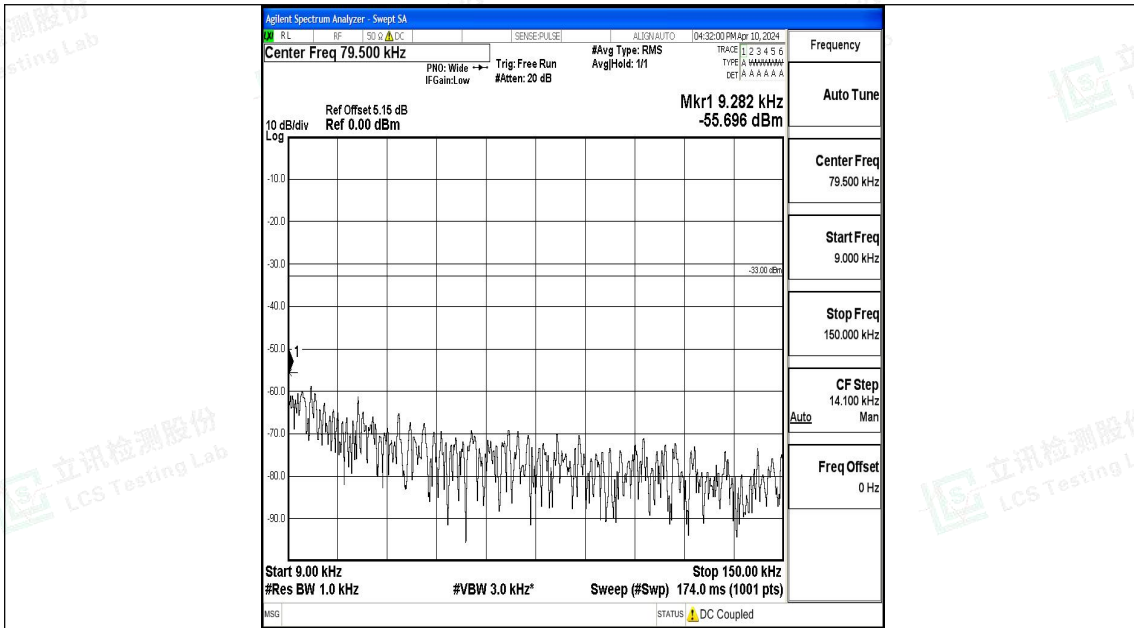

Band5_3MHz_16QAM_20635_1RB#0_3000~10000_3000~10000

Band5_5MHz_QPSK_20425_1RB#0_0.009~0.15_0.009~0.15