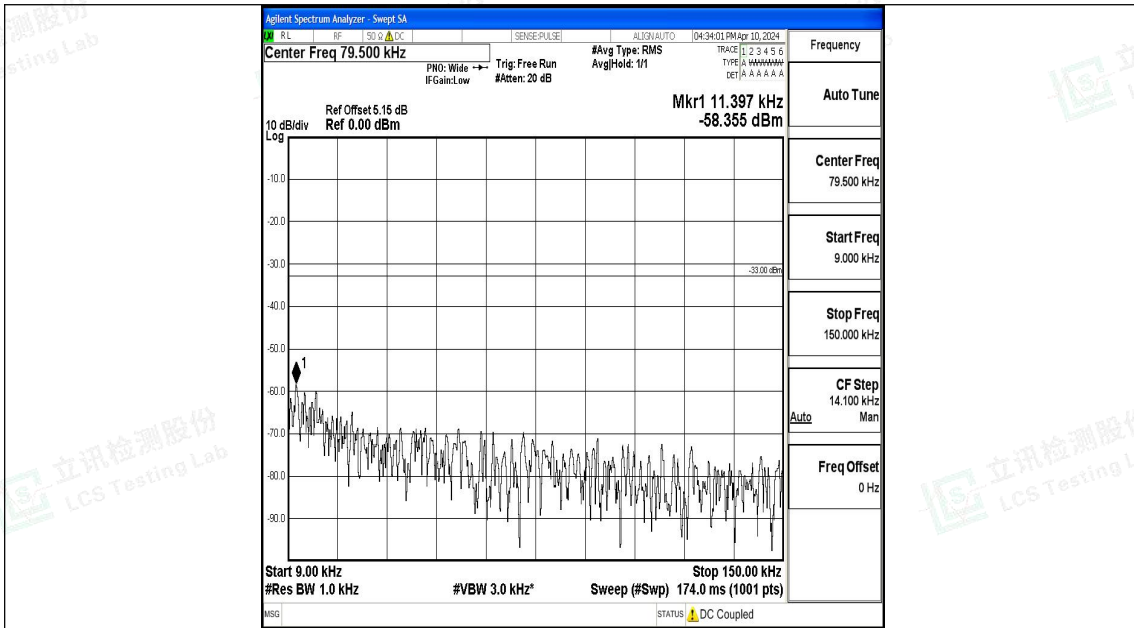

Band5_5MHz_16QAM_20525_1RB#0_3000~10000_3000~10000

Band5_5MHz_QPSK_20625_1RB#0_0.009~0.15_0.009~0.15