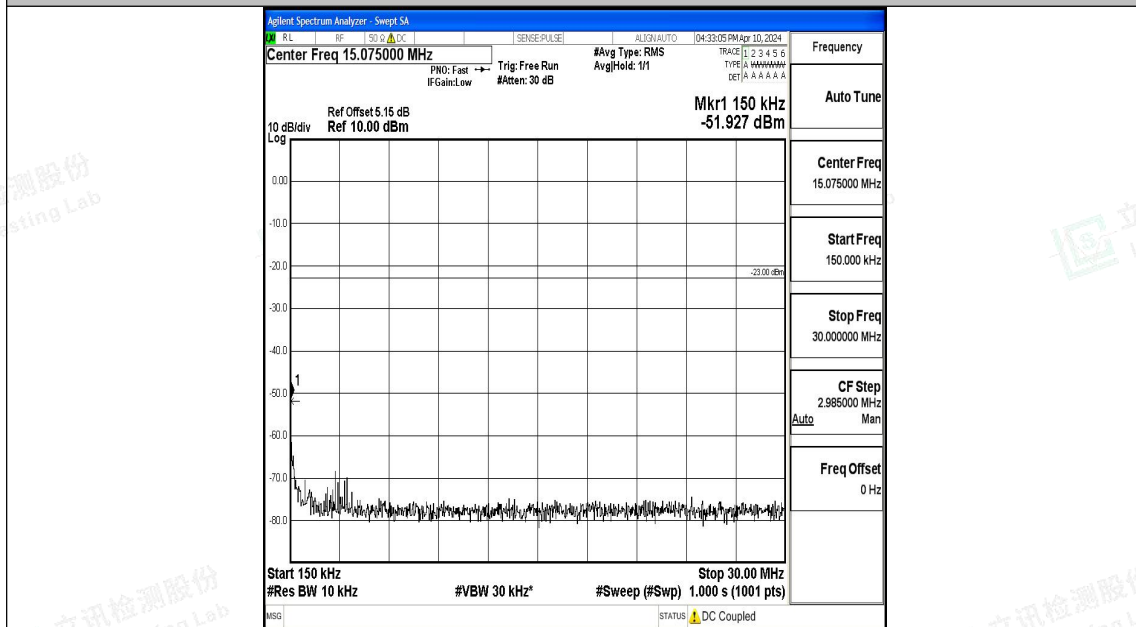

Band5_5MHz_QPSK_20525_1RB#0_0.009~0.15_0.009~0.15

Band5_5MHz_QPSK_20525_1RB#0_0.15~30_0.15~30