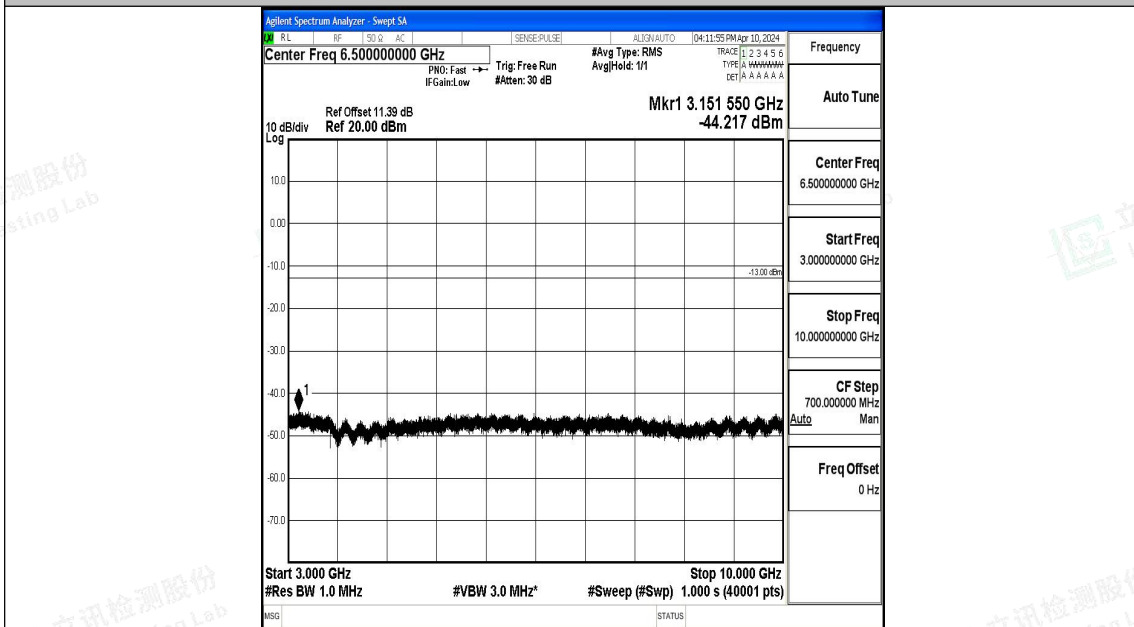

Band5_3MHz_QPSK_20525_1RB#0_3000~10000_3000~10000

Band5_3MHz_16QAM_20525_1RB#0_0.009~0.15_0.009~0.15

Band5_3MHz_16QAM_20525_1RB#0_0.15~30_0.15~30

Band5_3MHz_16QAM_20525_1RB#0_30~1000_30~1000

Band5_3MHz_16QAM_20525_1RB#0_1000~3000_1000~3000