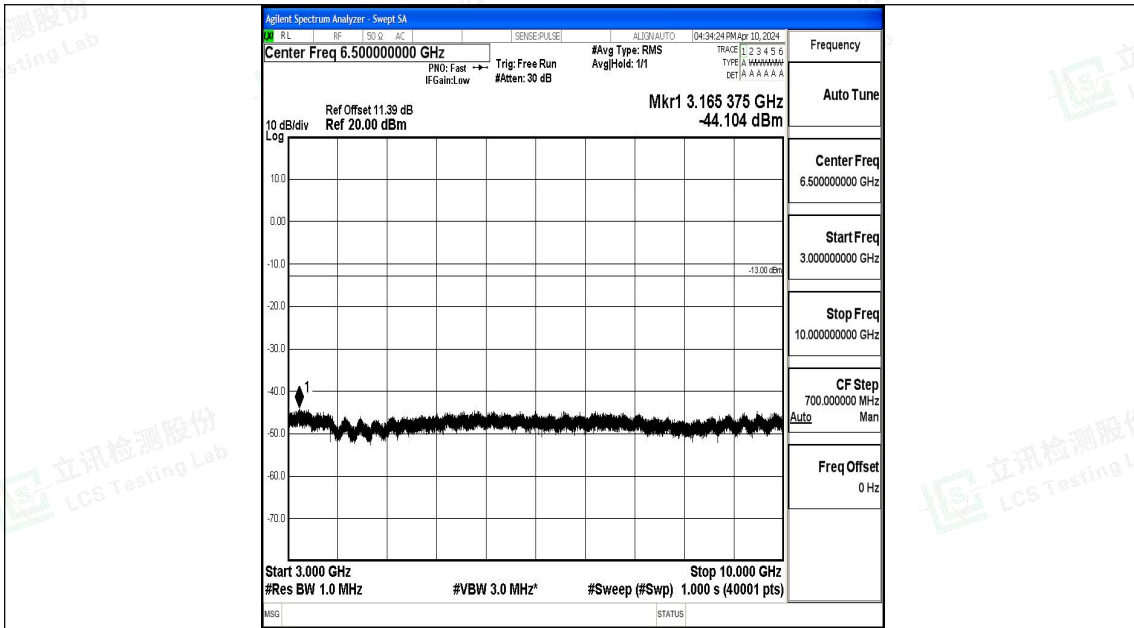

Band5_5MHz_16QAM_20525_1RB#0_3000~10000_3000~10000

Band5_5MHz_QPSK_20625_1RB#0_0.009~0.15_0.009~0.15

Band5_5MHz_QPSK_20625_1RB#0_0.15~30_0.15~30

Band5_5MHz_QPSK_20625_1RB#0_30~1000_30~1000

Band5_5MHz_QPSK_20625_1RB#0_1000~3000_1000~3000