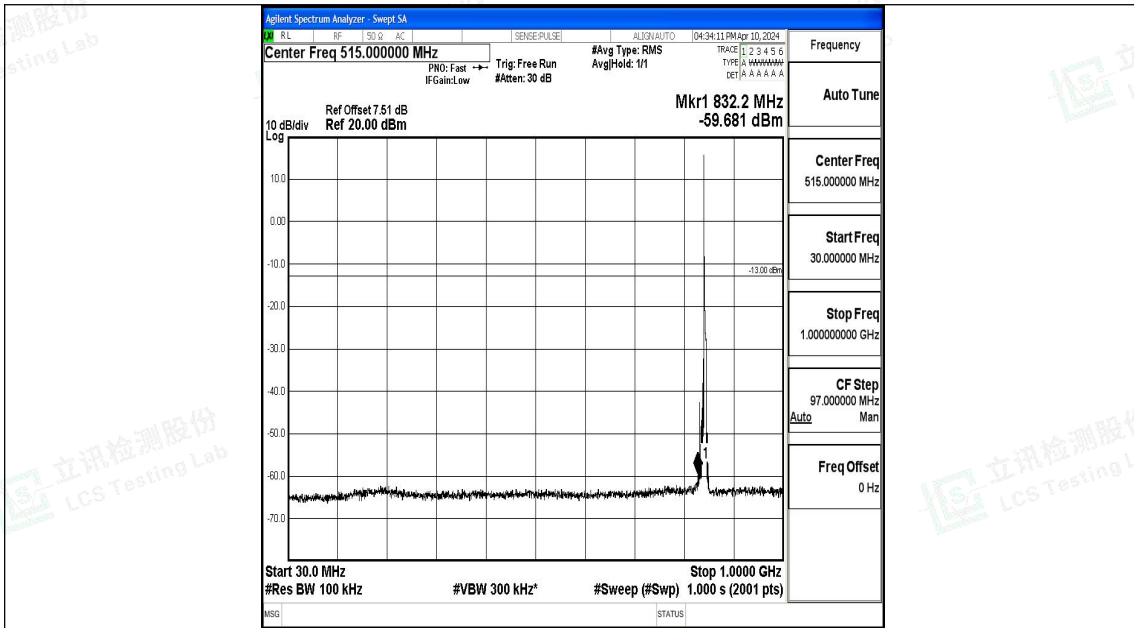

Band5_5MHz_16QAM_20525_1RB#0_3000~10000_3000~10000

Band5_5MHz_QPSK_20625_1RB#0_0.009~0.15_0.009~0.15

Band5_5MHz_QPSK_20625_1RB#0_0.15~30_0.15~30

Band5_5MHz_QPSK_20625_1RB#0_30~1000_30~1000

Band5_5MHz_QPSK_20625_1RB#0_1000~3000_1000~3000