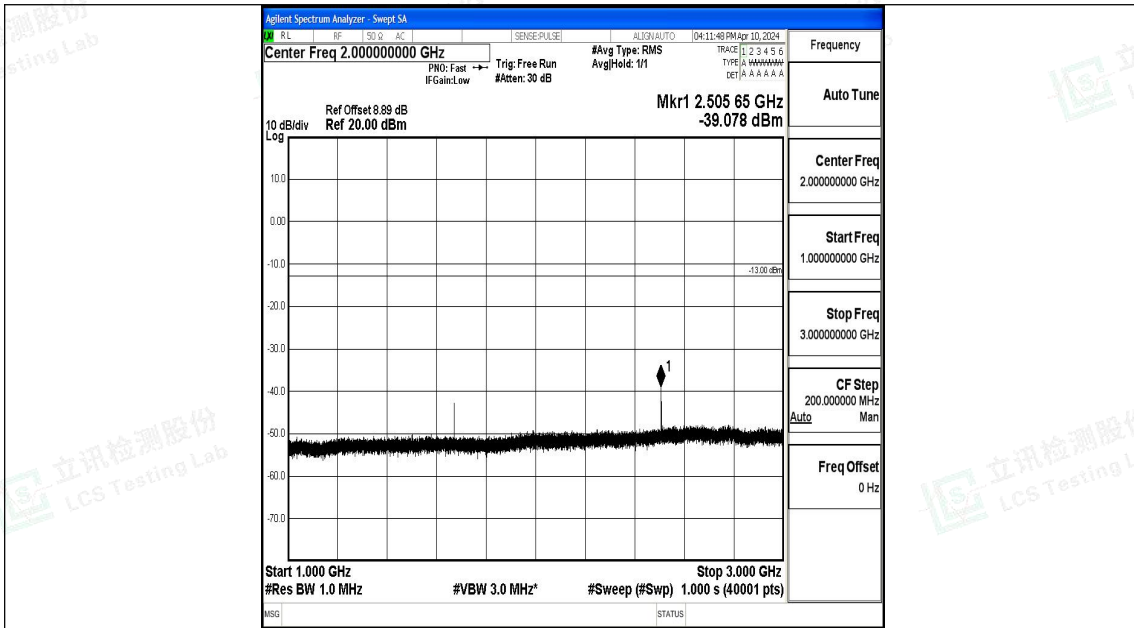

Band5_3MHz_QPSK_20525_1RB#0_3000~10000_3000~10000

Band5_3MHz_16QAM_20525_1RB#0_0.009~0.15_0.009~0.15

Band5_3MHz_16QAM_20525_1RB#0_0.15~30_0.15~30

Band5_3MHz_16QAM_20525_1RB#0_30~1000_30~1000

Band5_3MHz_16QAM_20525_1RB#0_1000~3000_1000~3000