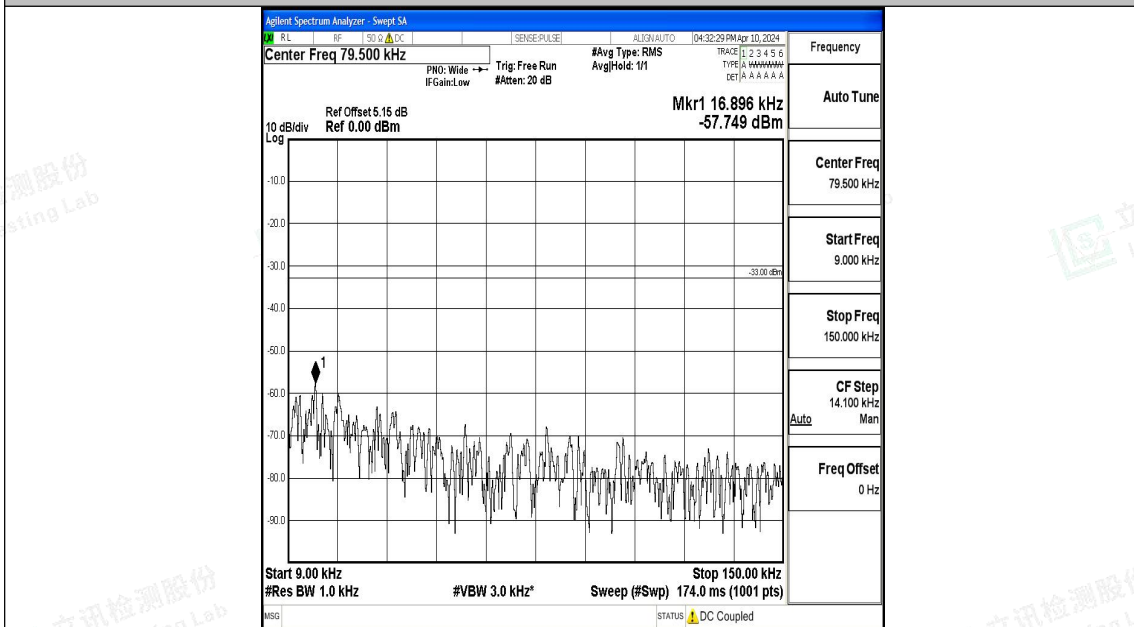

Band5_5MHz_QPSK_20425_1RB#0_3000~10000_3000~10000

Band5_5MHz_16QAM_20425_1RB#0_0.009~0.15_0.009~0.15