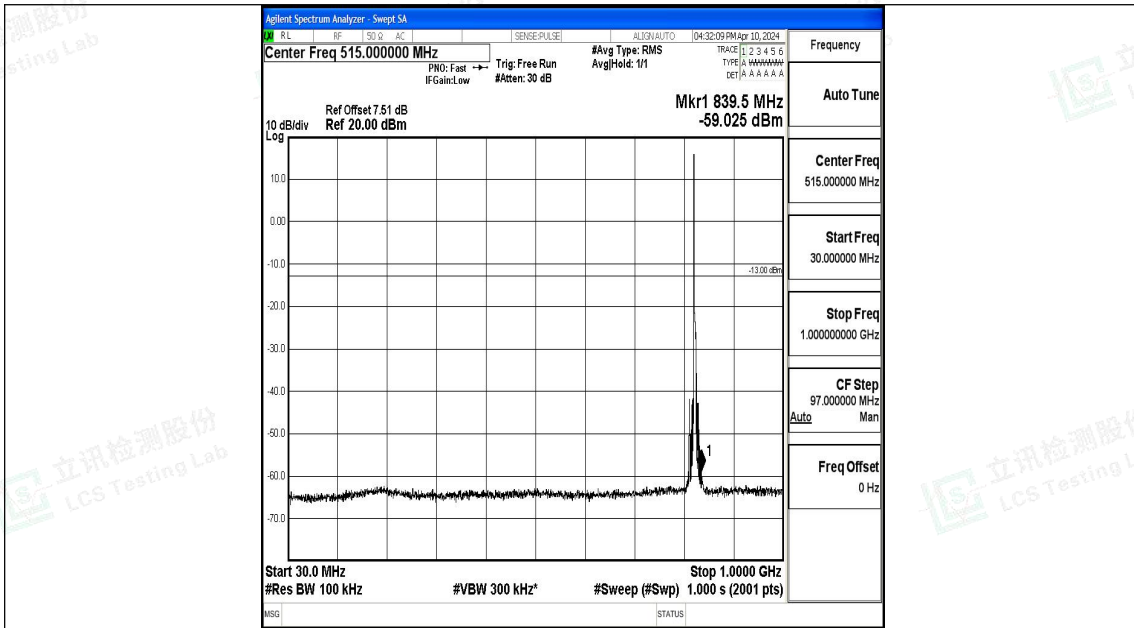

Band5_3MHz_16QAM_20635_1RB#0_3000~10000_3000~10000

Band5_5MHz_QPSK_20425_1RB#0_0.009~0.15_0.009~0.15

Band5_5MHz_QPSK_20425_1RB#0_0.15~30_0.15~30

Band5_5MHz_QPSK_20425_1RB#0_30~1000_30~1000

Band5_5MHz_QPSK_20425_1RB#0_1000~3000_1000~3000