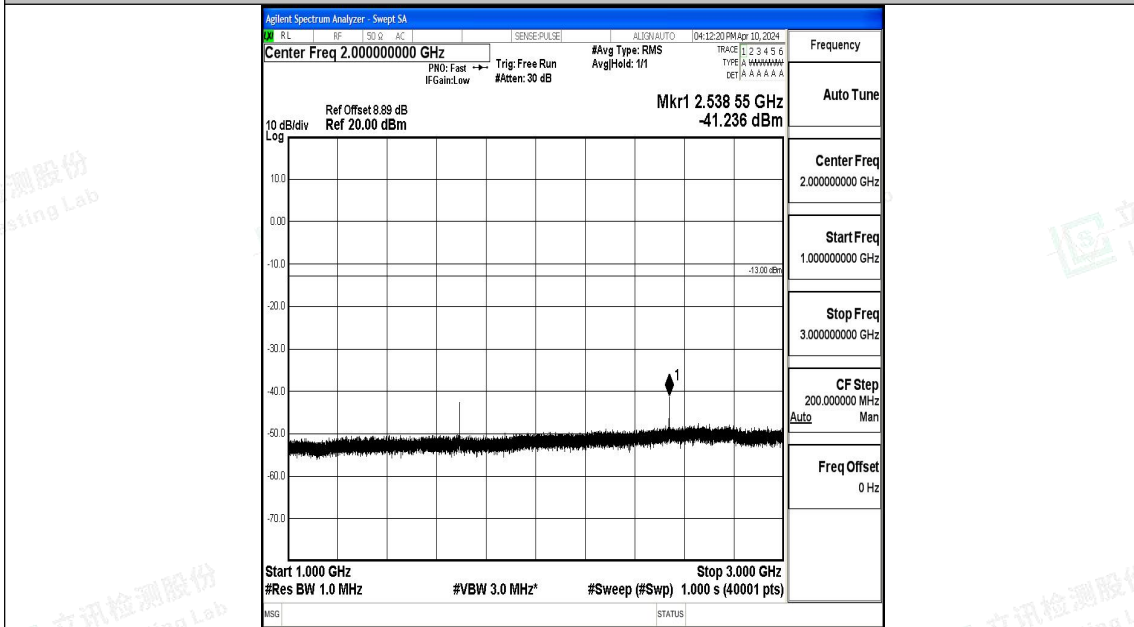

Band5_3MHz_16QAM_20525_1RB#0_3000~10000_3000~10000

Band5_3MHz_QPSK_20635_1RB#0_0.009~0.15_0.009~0.15

Band5_3MHz_QPSK_20635_1RB#0_0.15~30_0.15~30

Band5_3MHz_QPSK_20635_1RB#0_30~1000_30~1000

Band5_3MHz_QPSK_20635_1RB#0_1000~3000_1000~3000