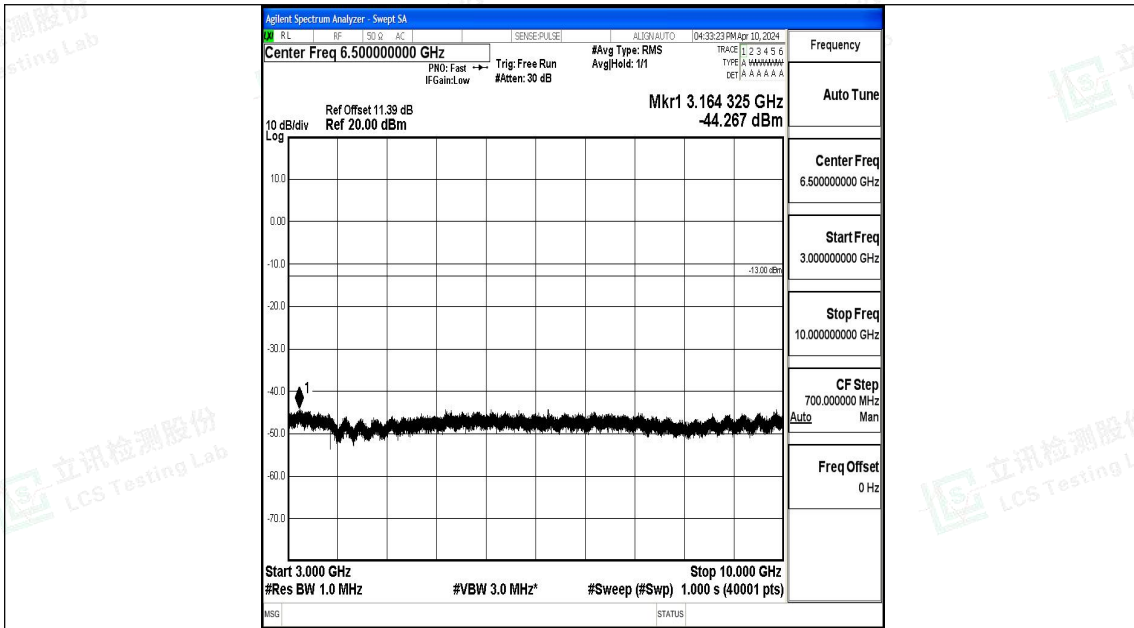

Band5_5MHz_16QAM_20425_1RB#0_3000~10000_3000~10000

Band5_5MHz_QPSK_20525_1RB#0_0.009~0.15_0.009~0.15

Band5_5MHz_QPSK_20525_1RB#0_0.15~30_0.15~30

Band5_5MHz_QPSK_20525_1RB#0_30~1000_30~1000

Band5_5MHz_QPSK_20525_1RB#0_1000~3000_1000~3000