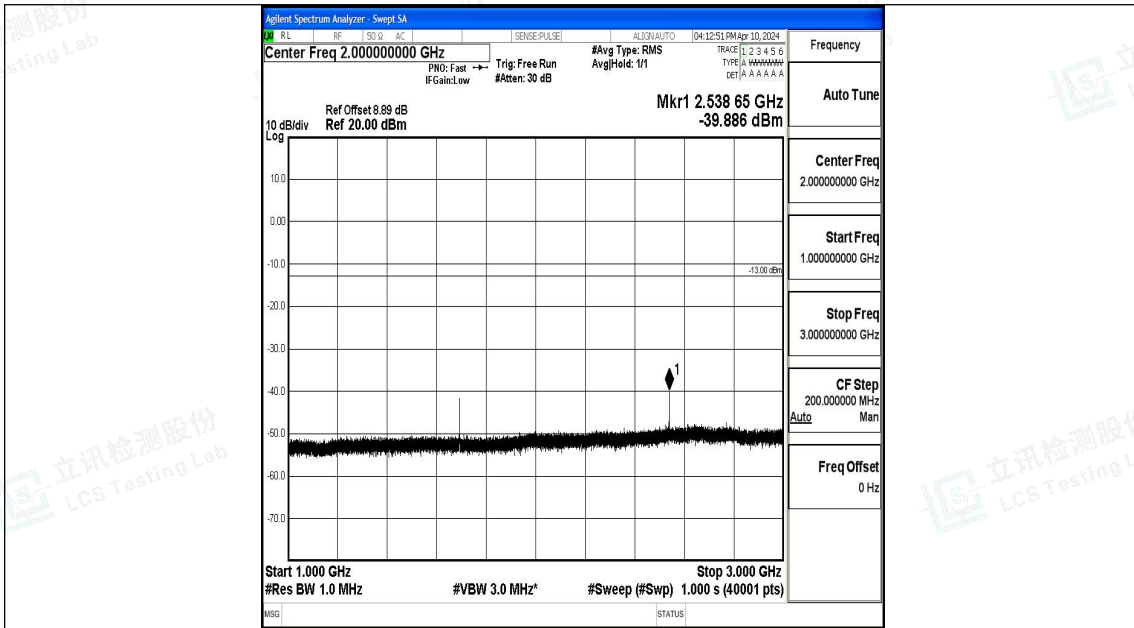

Band5_3MHz_QPSK_20635_1RB#0_3000~10000_3000~10000

Band5_3MHz_16QAM_20635_1RB#0_0.009~0.15_0.009~0.15

Band5_3MHz_16QAM_20635_1RB#0_0.15~30_0.15~30

Band5_3MHz_16QAM_20635_1RB#0_30~1000_30~1000

Band5_3MHz_16QAM_20635_1RB#0_1000~3000_1000~3000