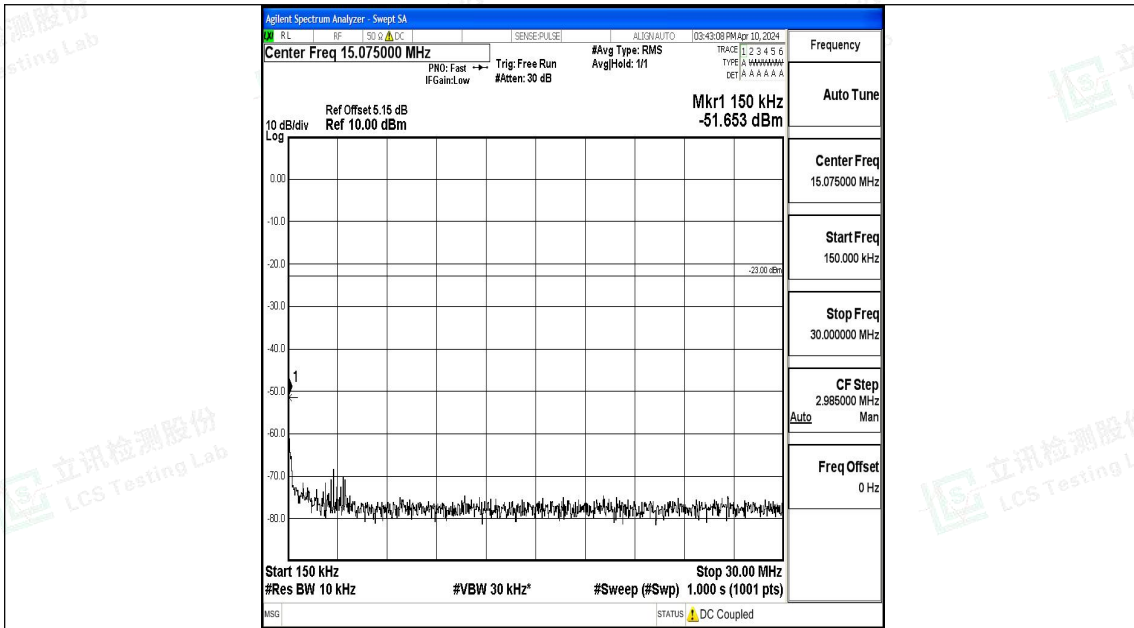

Band5_1.4MHz_QPSK_20525_1RB#0_30~1000_30~1000

Band5_1.4MHz_QPSK_20525_1RB#0_1000~3000_1000~3000

Band5_1.4MHz_QPSK_20525_1RB#0_3000~10000_3000~10000

Band5_1.4MHz_16QAM_20525_1RB#0_0.009~0.15_0.009~0.15

Band5_1.4MHz_16QAM_20525_1RB#0_0.15~30_0.15~30