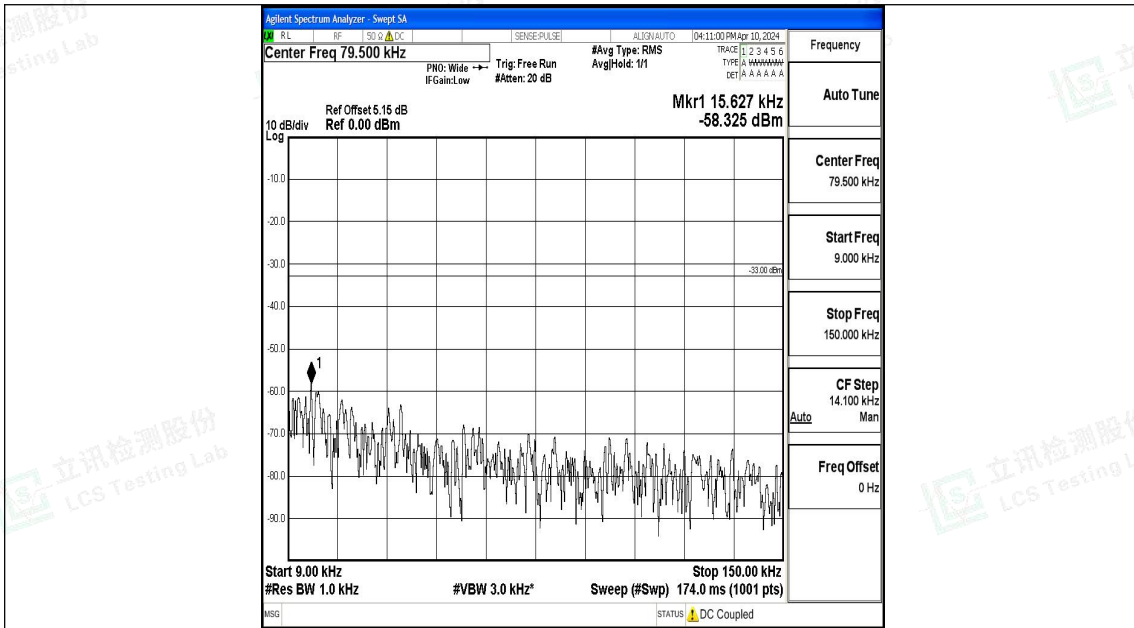

Band5_3MHz_16QAM_20415_1RB#0_30~1000_30~1000

Band5_3MHz_16QAM_20415_1RB#0_1000~3000_1000~3000

Band5_3MHz_16QAM_20415_1RB#0_3000~10000_3000~10000

Band5_3MHz_QPSK_20525_1RB#0_0.009~0.15_0.009~0.15

Band5_3MHz_QPSK_20525_1RB#0_0.15~30_0.15~30