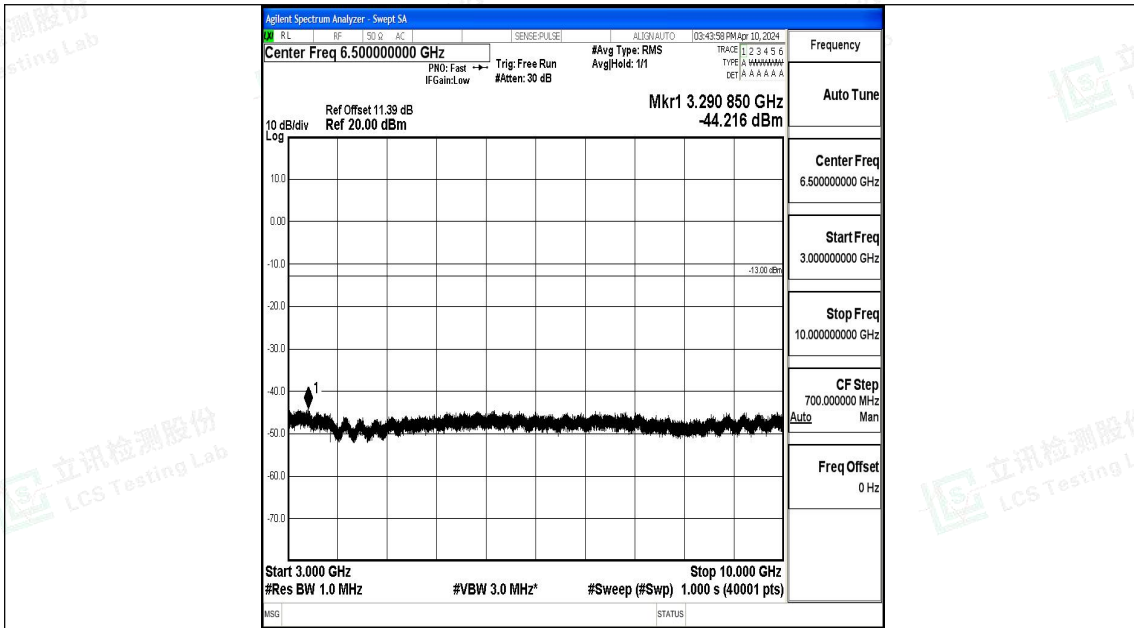

Band5_1.4MHz_QPSK_20643_1RB#0_1000~3000_1000~3000

Band5_1.4MHz_QPSK_20643_1RB#0_3000~10000_3000~10000