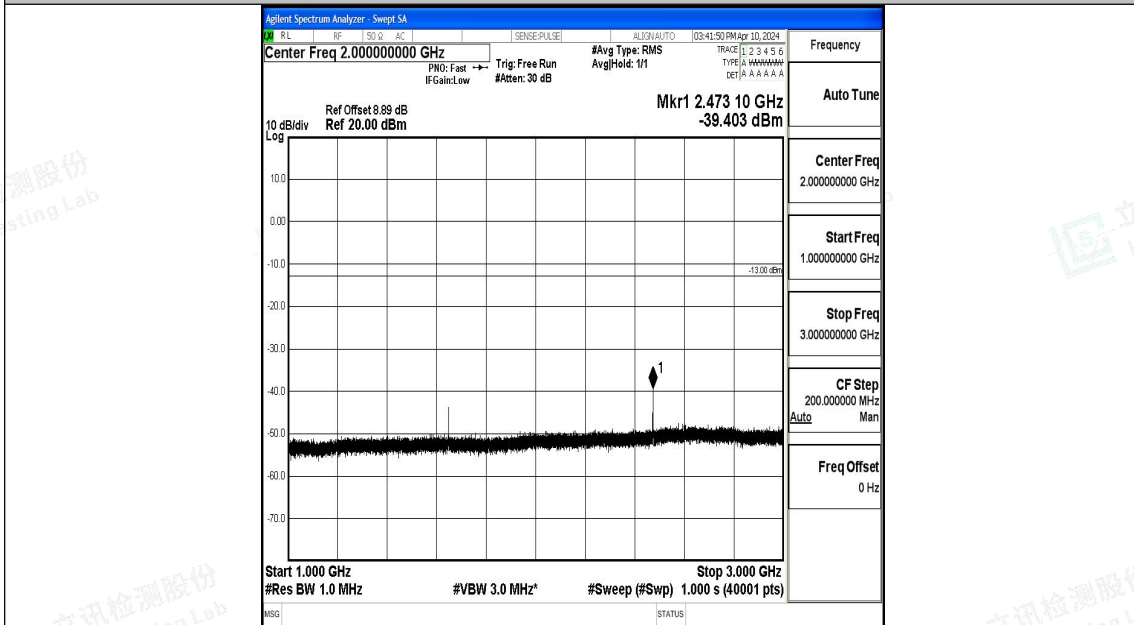

Band5_1.4MHz_QPSK_20407_1RB#0_30~1000_30~1000

Band5_1.4MHz_QPSK_20407_1RB#0_1000~3000_1000~3000

Band5_1.4MHz_QPSK_20407_1RB#0_3000~10000_3000~10000

Band5_1.4MHz_16QAM_20407_1RB#0_0.009~0.15_0.009~0.15

Band5_1.4MHz_16QAM_20407_1RB#0_0.15~30_0.15~30