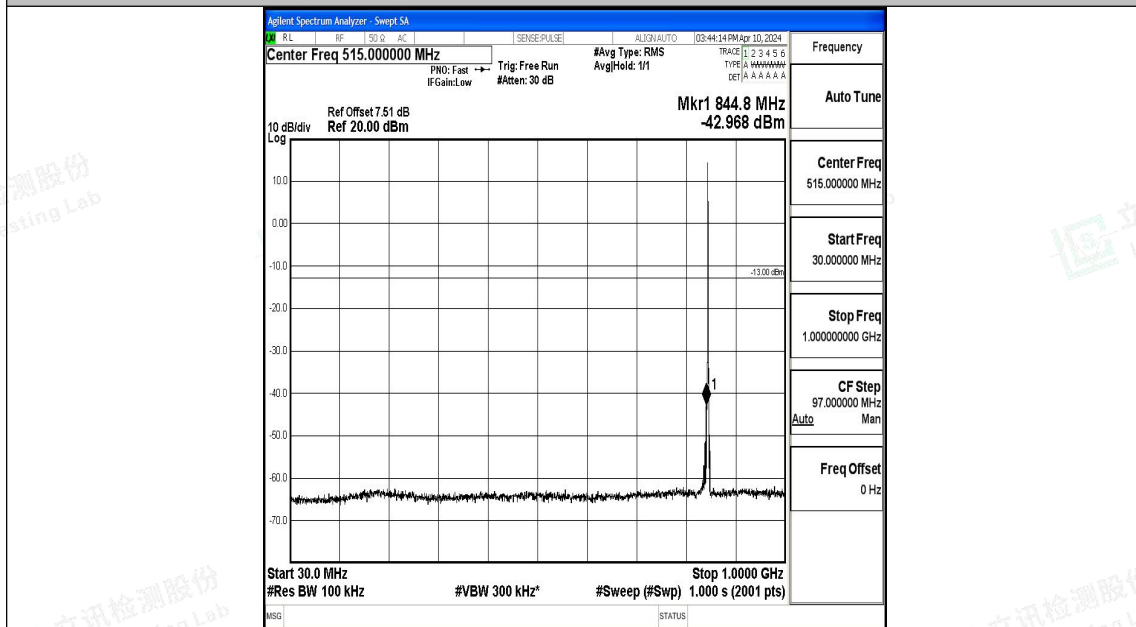

Band5_1.4MHz_QPSK_20643_1RB#0_30~1000_30~1000

Band5_1.4MHz_QPSK_20643_1RB#0_1000~3000_1000~3000

Band5_1.4MHz_QPSK_20643_1RB#0_3000~10000_3000~10000

Band5_1.4MHz_16QAM_20643_1RB#0_0.009~0.15_0.009~0.15

Band5_1.4MHz_16QAM_20643_1RB#0_0.15~30_0.15~30