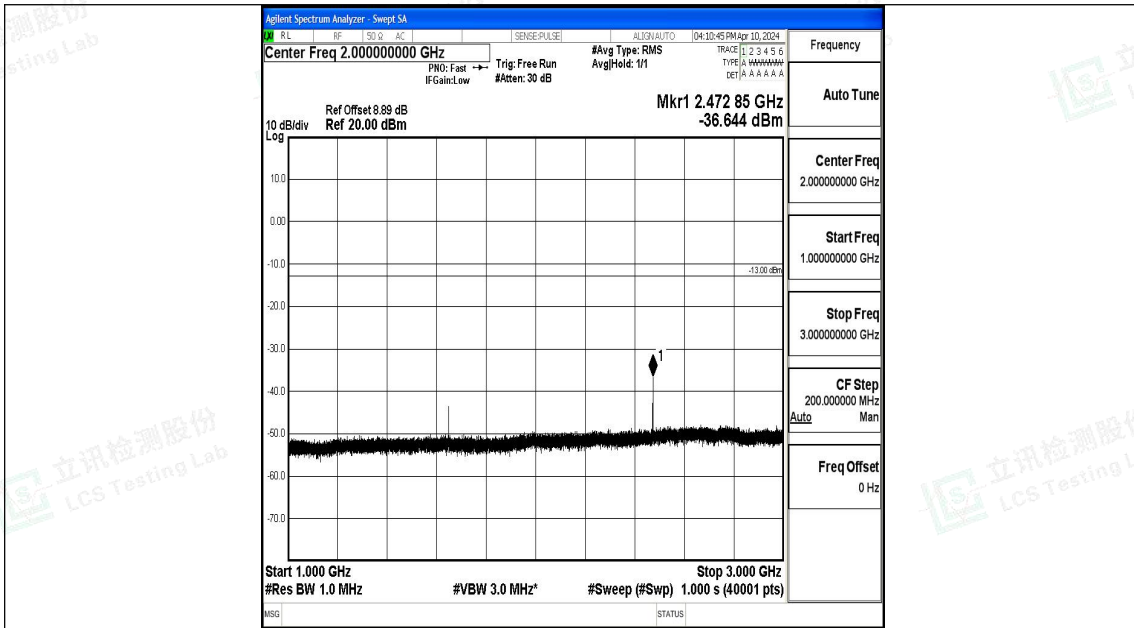

Band5_3MHz_16QAM_20415_1RB#0_30~1000_30~1000

Band5_3MHz_16QAM_20415_1RB#0_1000~3000_1000~3000