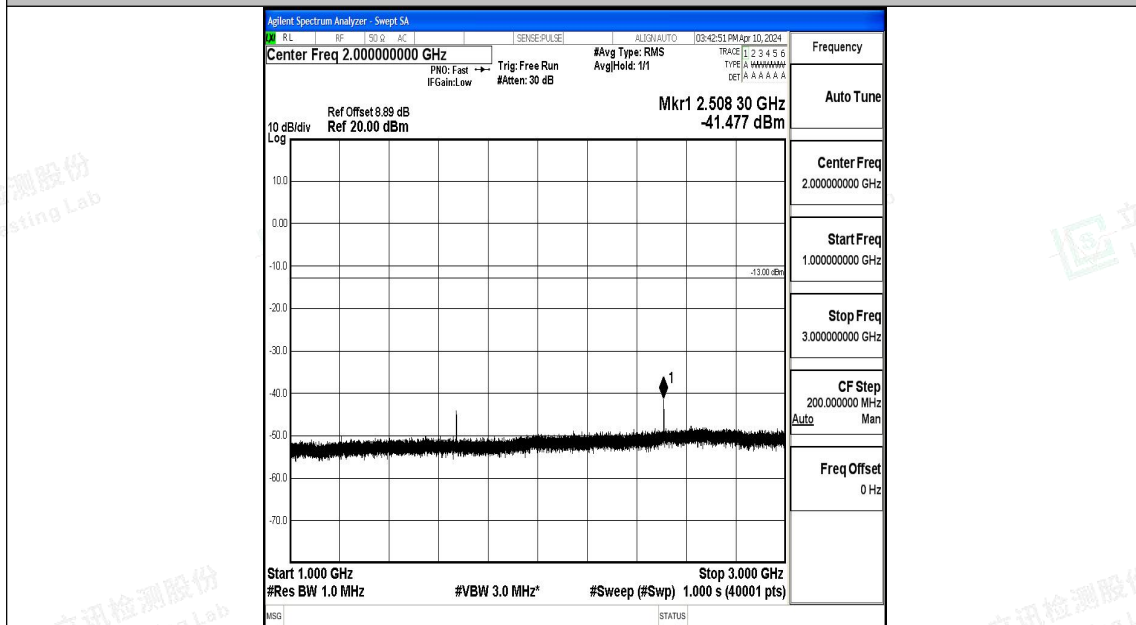

Band5_1.4MHz_QPSK_20525_1RB#0_30~1000_30~1000

Band5_1.4MHz_QPSK_20525_1RB#0_1000~3000_1000~3000