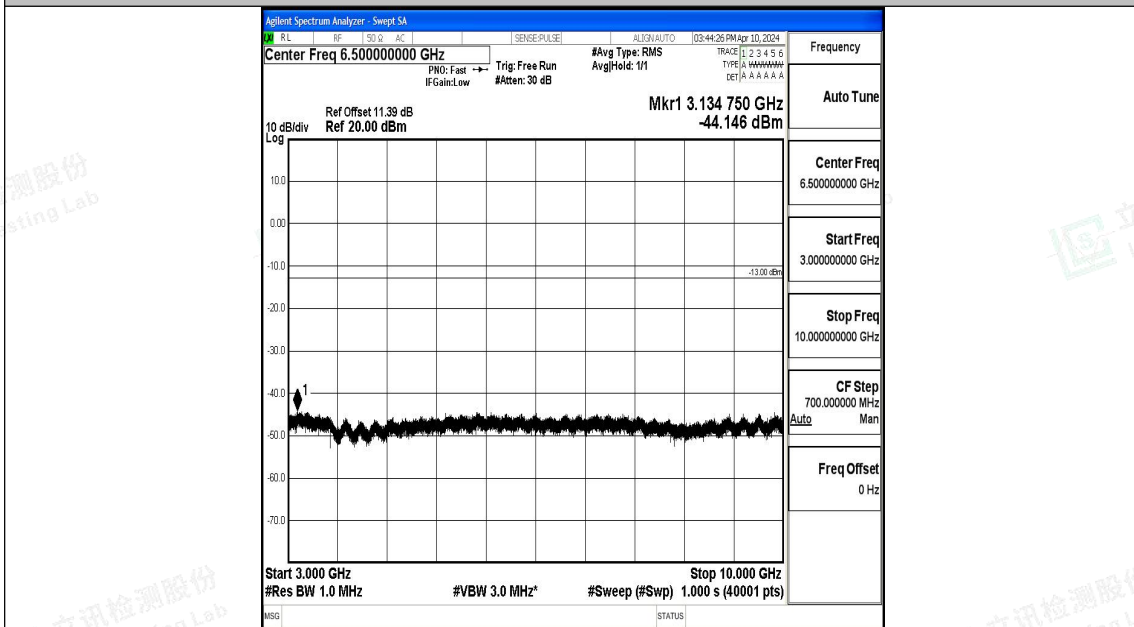

Band5_1.4MHz_16QAM_20643_1RB#0_1000~3000_1000~3000

Band5_1.4MHz_16QAM_20643_1RB#0_3000~10000_3000~10000