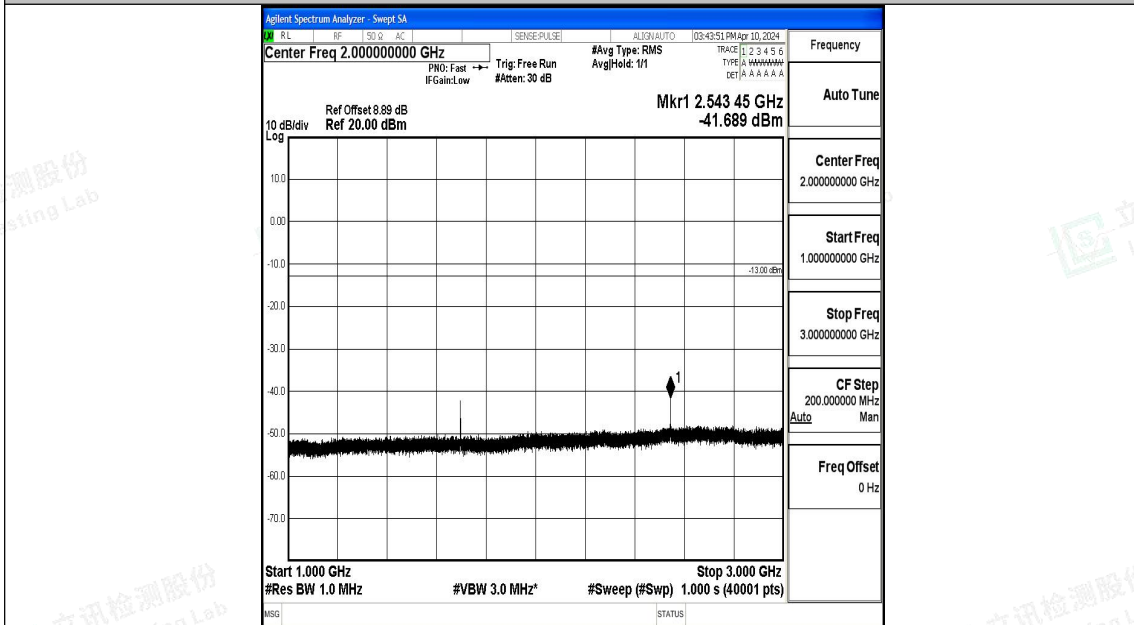

Band5_1.4MHz_QPSK_20643_1RB#0_30~1000_30~1000

Band5_1.4MHz_QPSK_20643_1RB#0_1000~3000_1000~3000