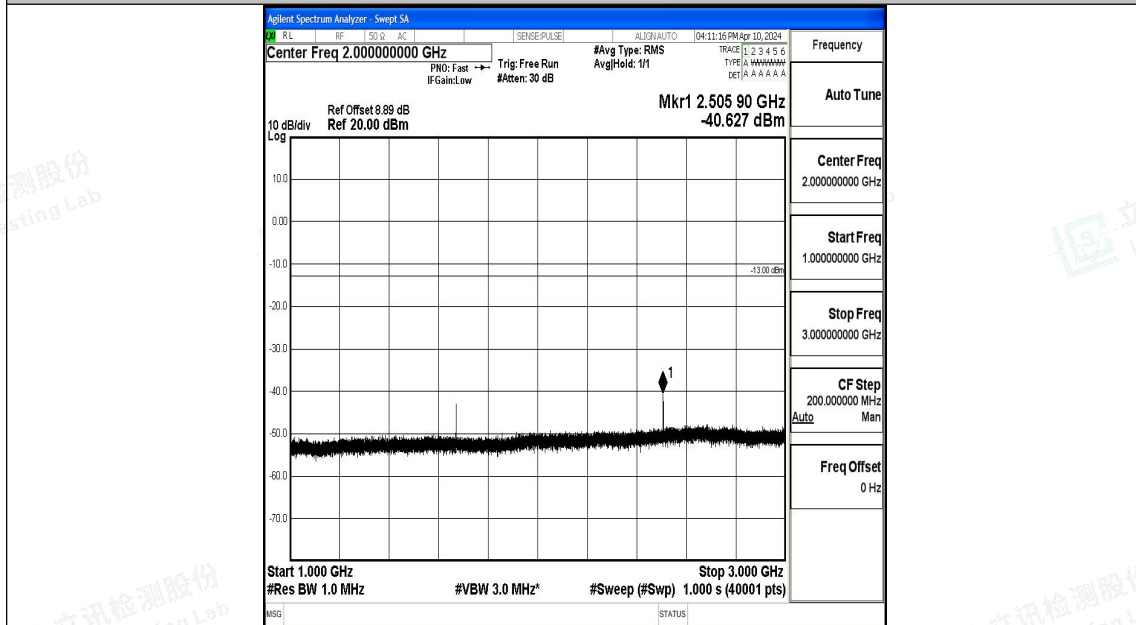

Band5_3MHz_QPSK_20525_1RB#0_30~1000_30~1000

Band5_3MHz_QPSK_20525_1RB#0_1000~3000_1000~3000