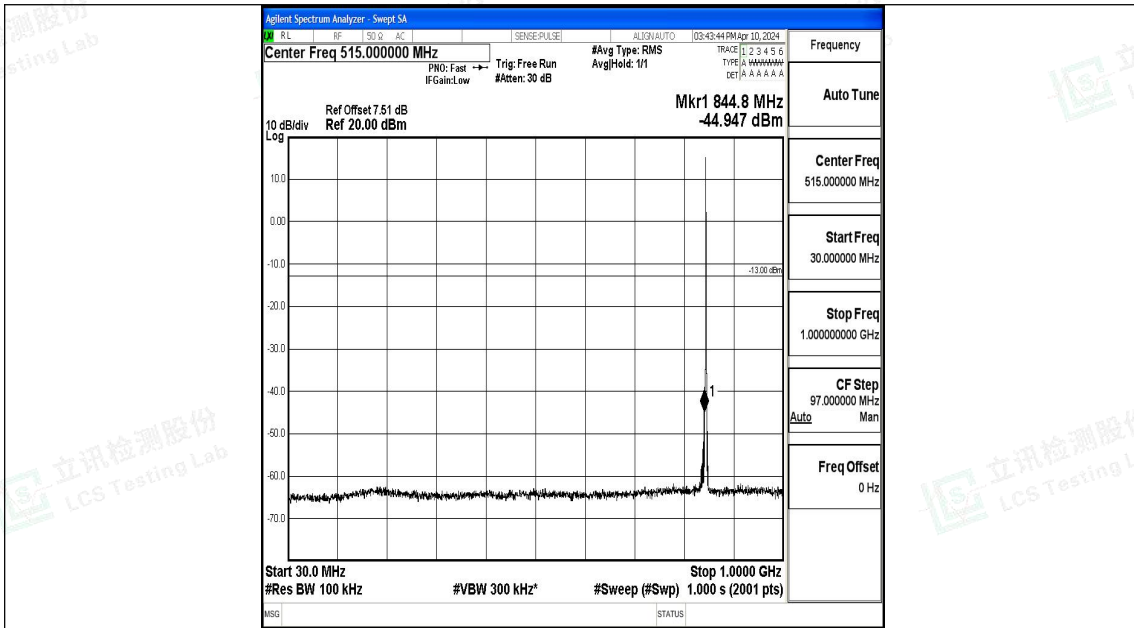

Band5_1.4MHz_16QAM_20525_1RB#0_30~1000_30~1000

Band5_1.4MHz_16QAM_20525_1RB#0_1000~3000_1000~3000

Band5_1.4MHz_16QAM_20525_1RB#0_3000~10000_3000~10000

Band5_1.4MHz_QPSK_20643_1RB#0_0.009~0.15_0.009~0.15

Band5_1.4MHz_QPSK_20643_1RB#0_0.15~30_0.15~30