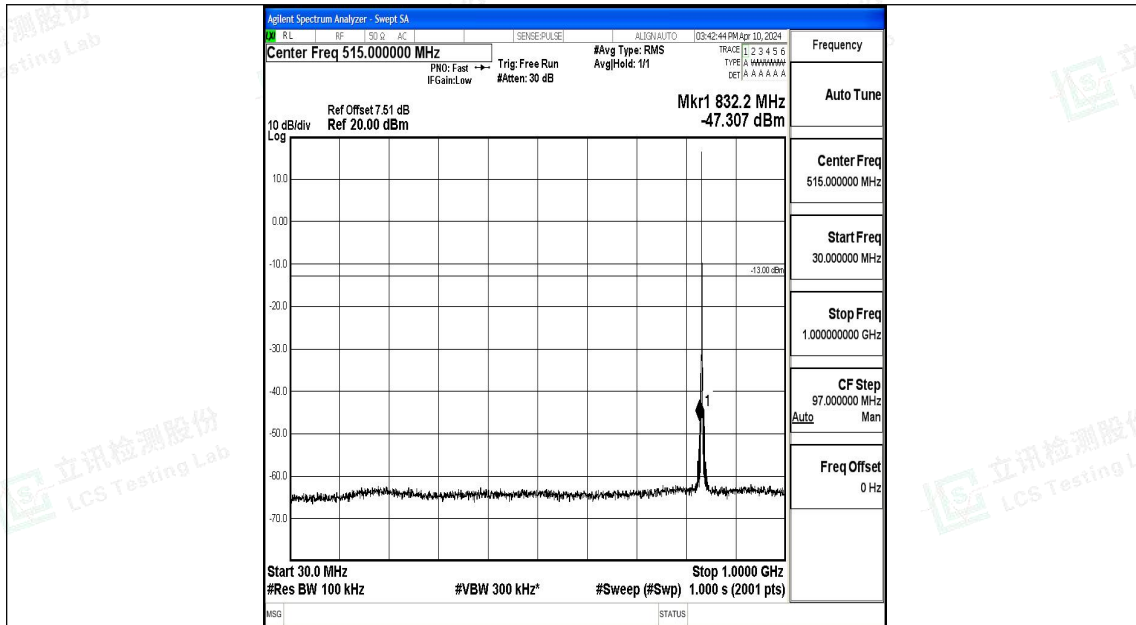

Band5_1.4MHz_16QAM_20407_1RB#0_30~1000_30~1000

Band5_1.4MHz_16QAM_20407_1RB#0_1000~3000_1000~3000

Band5_1.4MHz_16QAM_20407_1RB#0_3000~10000_3000~10000

Band5_1.4MHz_QPSK_20525_1RB#0_0.009~0.15_0.009~0.15

Band5_1.4MHz_QPSK_20525_1RB#0_0.15~30_0.15~30