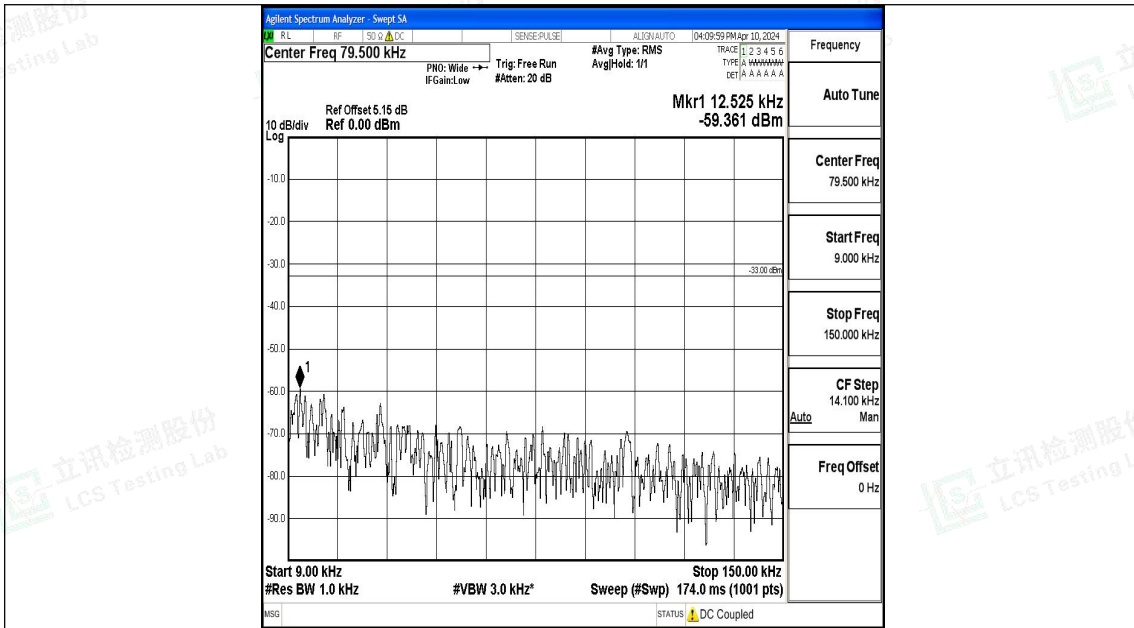

Band5_1.4MHz_16QAM_20643_1RB#0_30~1000_30~1000

Band5_1.4MHz_16QAM_20643_1RB#0_1000~3000_1000~3000

Band5_1.4MHz_16QAM_20643_1RB#0_3000~10000_3000~10000

Band5_3MHz_QPSK_20415_1RB#0_0.009~0.15_0.009~0.15

Band5_3MHz_QPSK_20415_1RB#0_0.15~30_0.15~30