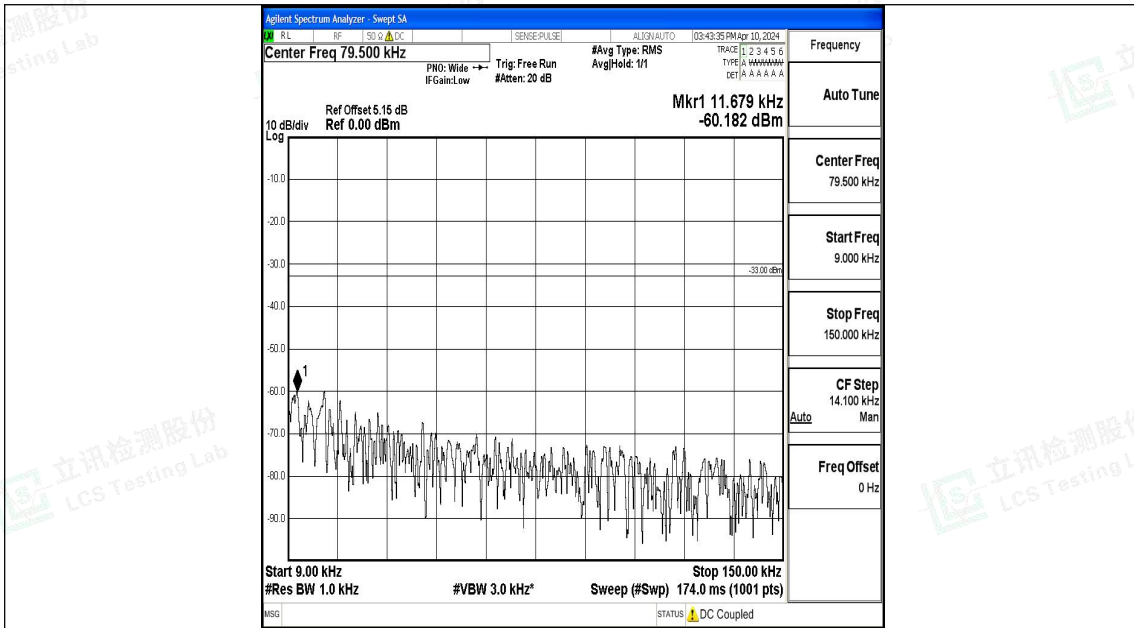

Band5_1.4MHz_16QAM_20525_1RB#0_30~1000_30~1000

Band5_1.4MHz_16QAM_20525_1RB#0_1000~3000_1000~3000

Band5_1.4MHz_16QAM_20525_1RB#0_3000~10000_3000~10000

Band5_1.4MHz_QPSK_20643_1RB#0_0.009~0.15_0.009~0.15

Band5_1.4MHz_QPSK_20643_1RB#0_0.15~30_0.15~30