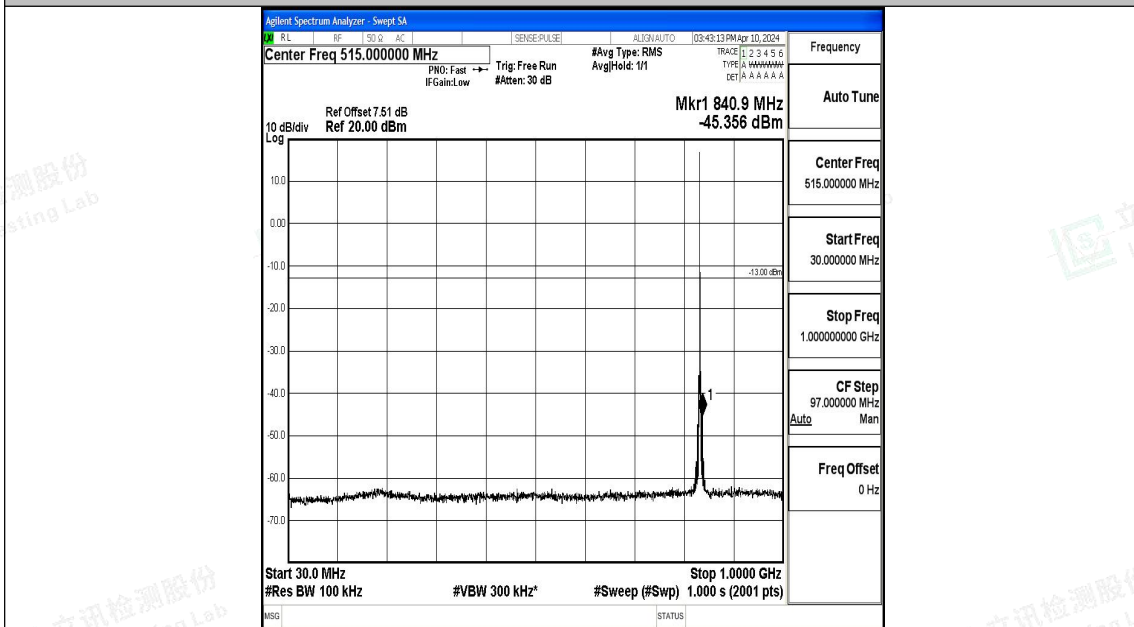

Band5_1.4MHz_QPSK_20525_1RB#0_30~1000_30~1000

Band5_1.4MHz_QPSK_20525_1RB#0_1000~3000_1000~3000

Band5_1.4MHz_QPSK_20525_1RB#0_3000~10000_3000~10000

Band5_1.4MHz_16QAM_20525_1RB#0_0.009~0.15_0.009~0.15

Band5_1.4MHz_16QAM_20525_1RB#0_0.15~30_0.15~30