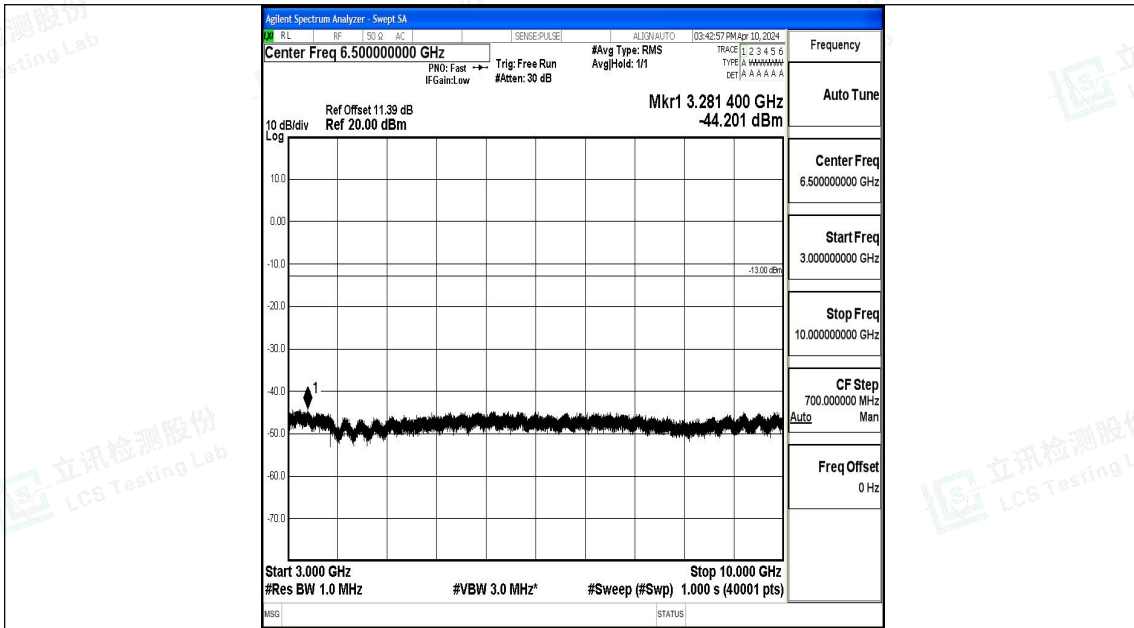

Band5_1.4MHz_QPSK_20525_1RB#0_1000~3000_1000~3000

Band5_1.4MHz_QPSK_20525_1RB#0_3000~10000_3000~10000