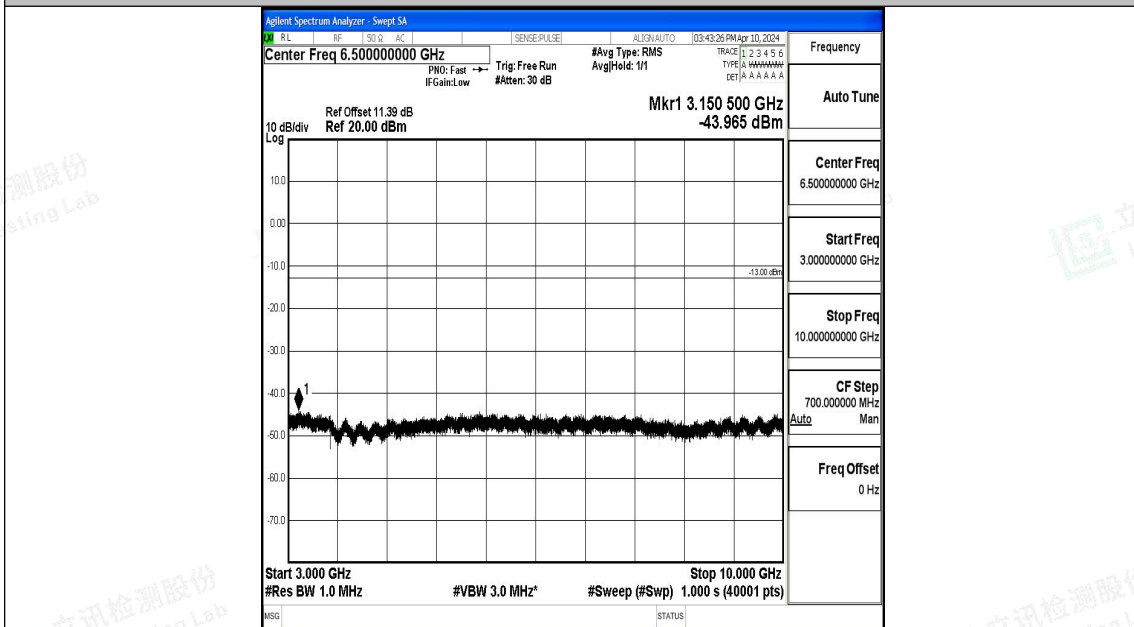

Band5_1.4MHz_16QAM_20525_1RB#0_1000~3000_1000~3000

Band5_1.4MHz_16QAM_20525_1RB#0_3000~10000_3000~10000