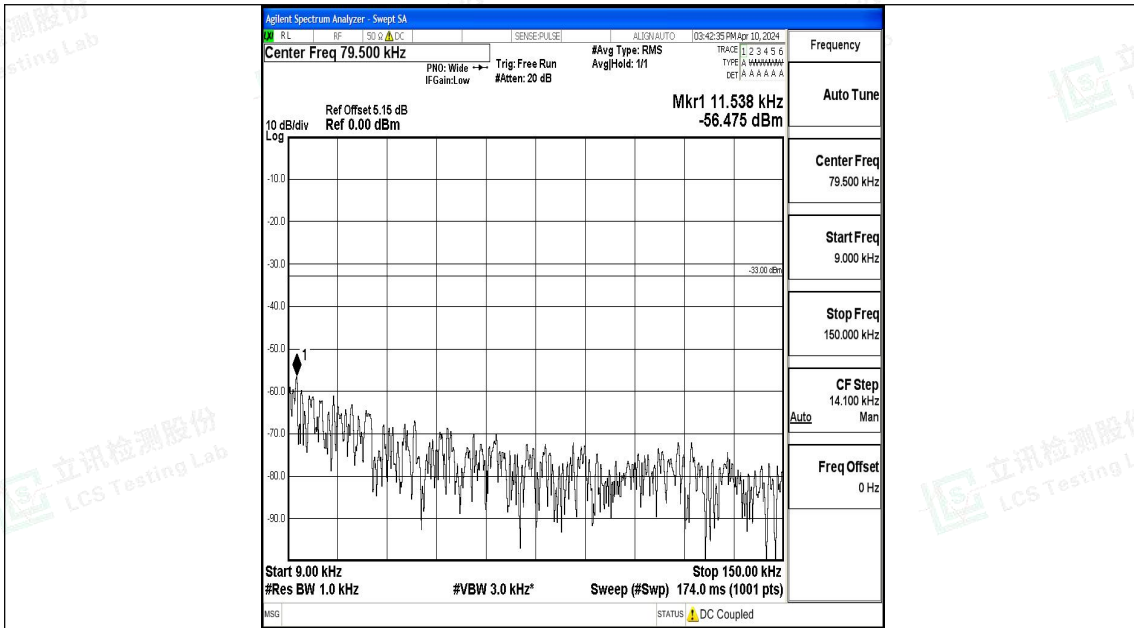

Band5_1.4MHz_16QAM_20407_1RB#0_30~1000_30~1000

Band5_1.4MHz_16QAM_20407_1RB#0_1000~3000_1000~3000

Band5_1.4MHz_16QAM_20407_1RB#0_3000~10000_3000~10000

Band5_1.4MHz_QPSK_20525_1RB#0_0.009~0.15_0.009~0.15

Band5_1.4MHz_QPSK_20525_1RB#0_0.15~30_0.15~30