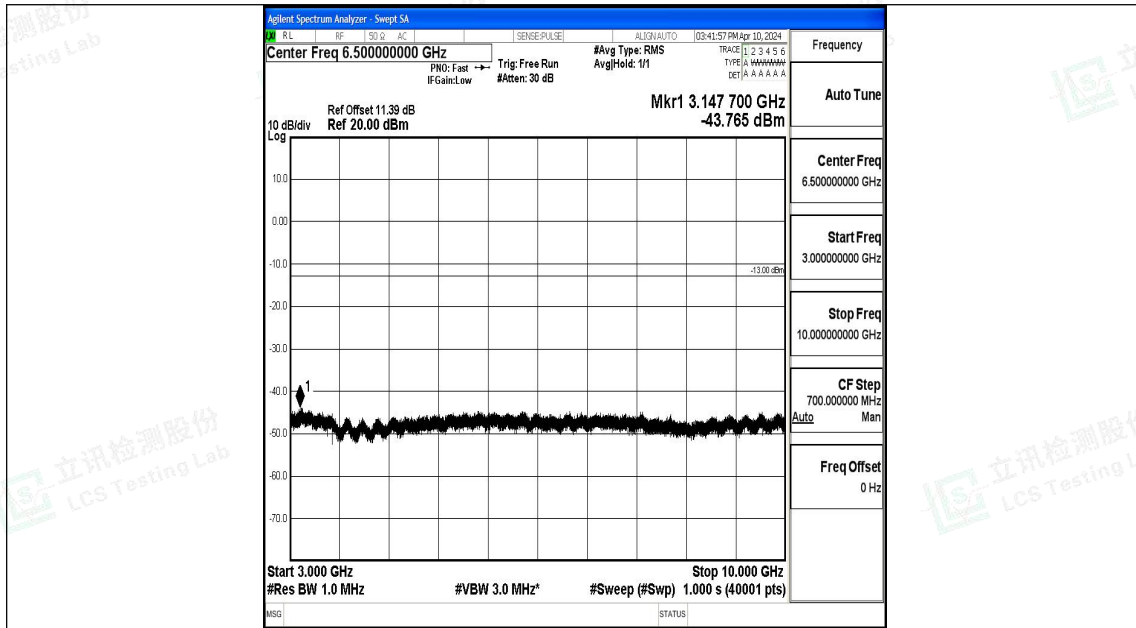

Band5_1.4MHz_QPSK_20407_1RB#0_30~1000_30~1000

Band5_1.4MHz_QPSK_20407_1RB#0_1000~3000_1000~3000

Band5_1.4MHz_QPSK_20407_1RB#0_3000~10000_3000~10000

Band5_1.4MHz_16QAM_20407_1RB#0_0.009~0.15_0.009~0.15

Band5_1.4MHz_16QAM_20407_1RB#0_0.15~30_0.15~30