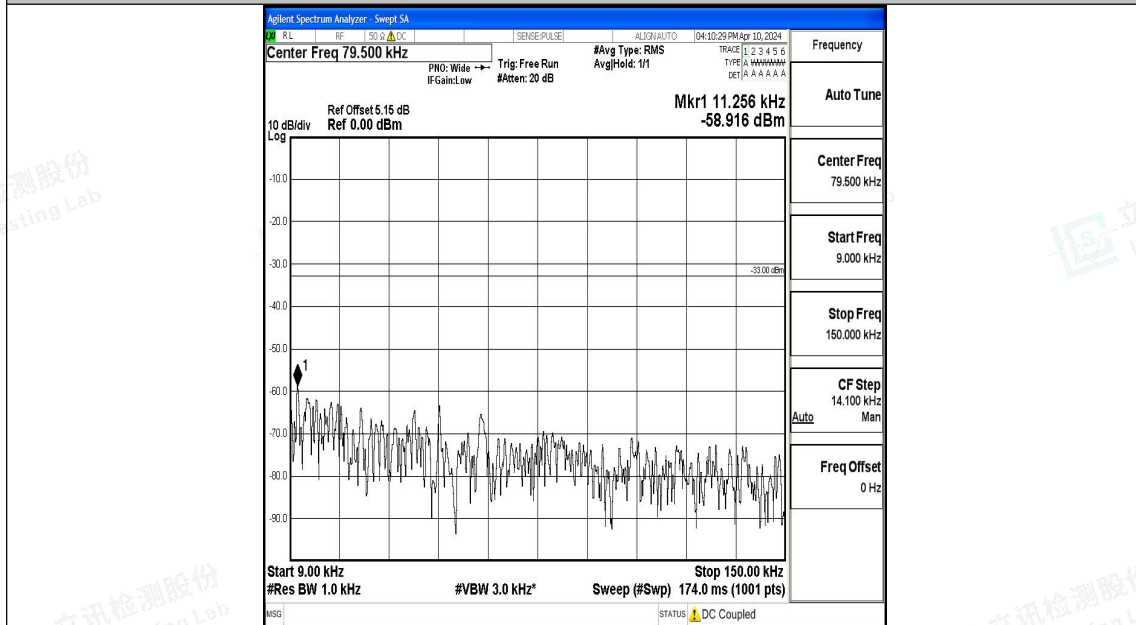

Band5_3MHz_QPSK_20415_1RB#0_30~1000_30~1000

Band5_3MHz_QPSK_20415_1RB#0_1000~3000_1000~3000

Band5_3MHz_QPSK_20415_1RB#0_3000~10000_3000~10000

Band5_3MHz_16QAM_20415_1RB#0_0.009~0.15_0.009~0.15

Band5_3MHz_16QAM_20415_1RB#0_0.15~30_0.15~30