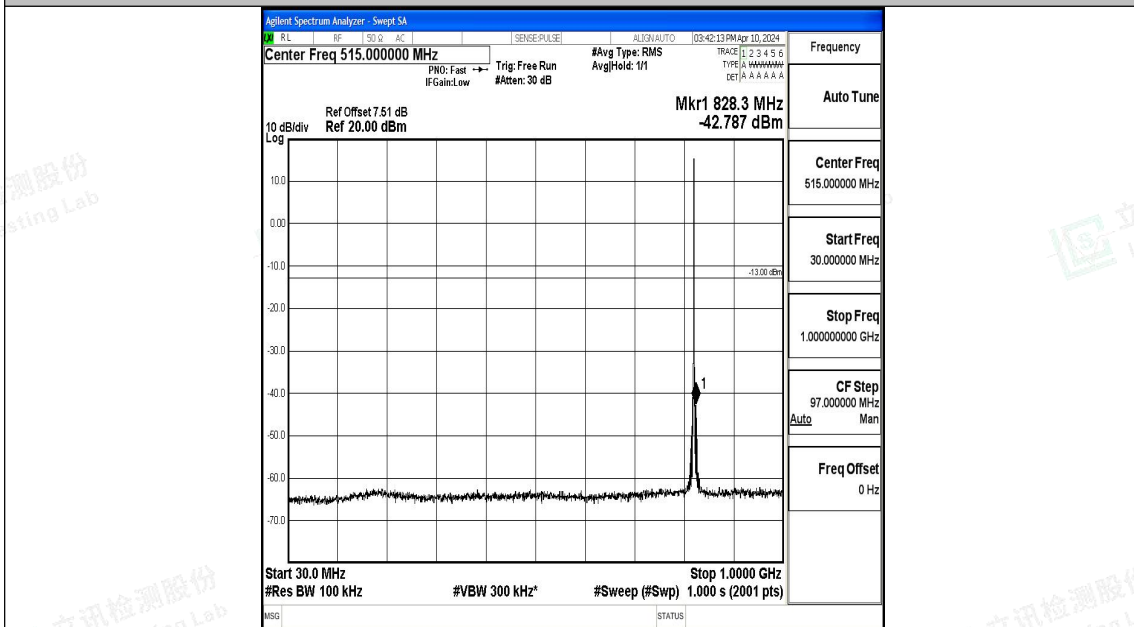

Band5_1.4MHz_QPSK_20407_1RB#0_30~1000_30~1000

Band5_1.4MHz_QPSK_20407_1RB#0_1000~3000_1000~3000

Band5_1.4MHz_QPSK_20407_1RB#0_3000~10000_3000~10000

Band5_1.4MHz_16QAM_20407_1RB#0_0.009~0.15_0.009~0.15

Band5_1.4MHz_16QAM_20407_1RB#0_0.15~30_0.15~30