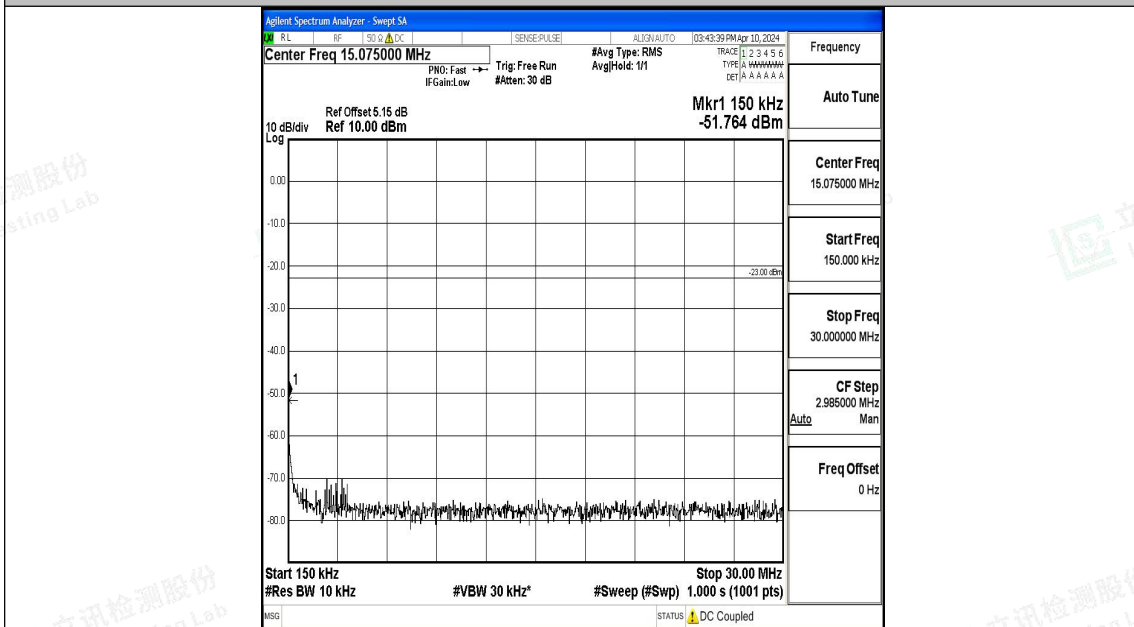

Band5_1.4MHz_16QAM_20525_1RB#0_30~1000_30~1000

Band5_1.4MHz_16QAM_20525_1RB#0_1000~3000_1000~3000

Band5_1.4MHz_16QAM_20525_1RB#0_3000~10000_3000~10000

Band5_1.4MHz_QPSK_20643_1RB#0_0.009~0.15_0.009~0.15

Band5_1.4MHz_QPSK_20643_1RB#0_0.15~30_0.15~30