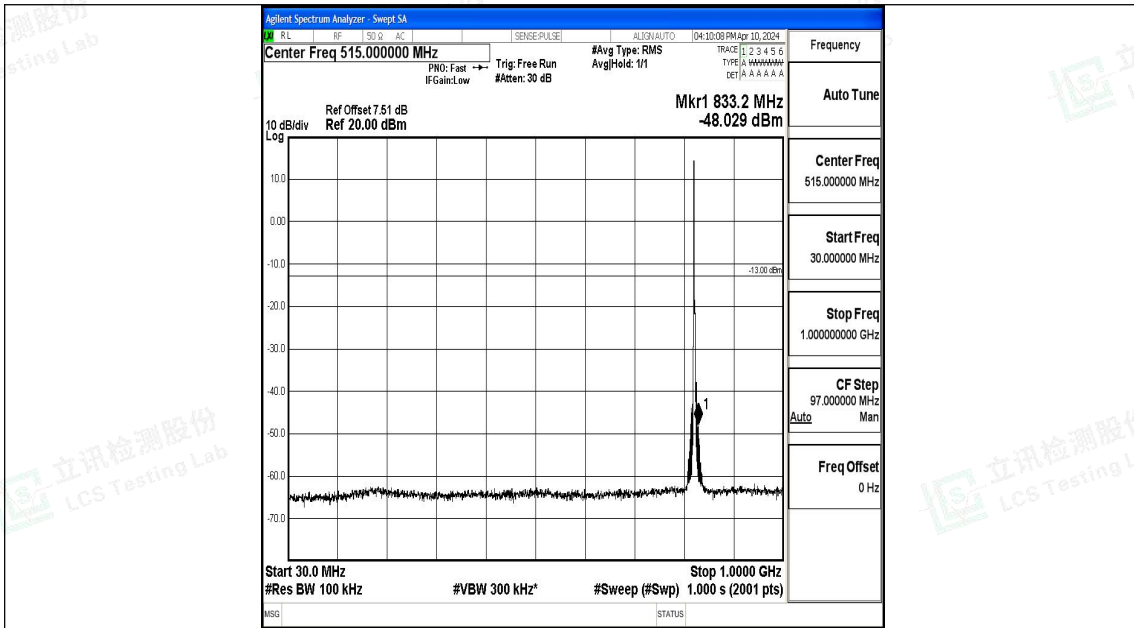

Band5_1.4MHz_16QAM_20643_1RB#0_30~1000_30~1000

Band5_1.4MHz_16QAM_20643_1RB#0_1000~3000_1000~3000

Band5_1.4MHz_16QAM_20643_1RB#0_3000~10000_3000~10000

Band5_3MHz_QPSK_20415_1RB#0_0.009~0.15_0.009~0.15

Band5_3MHz_QPSK_20415_1RB#0_0.15~30_0.15~30