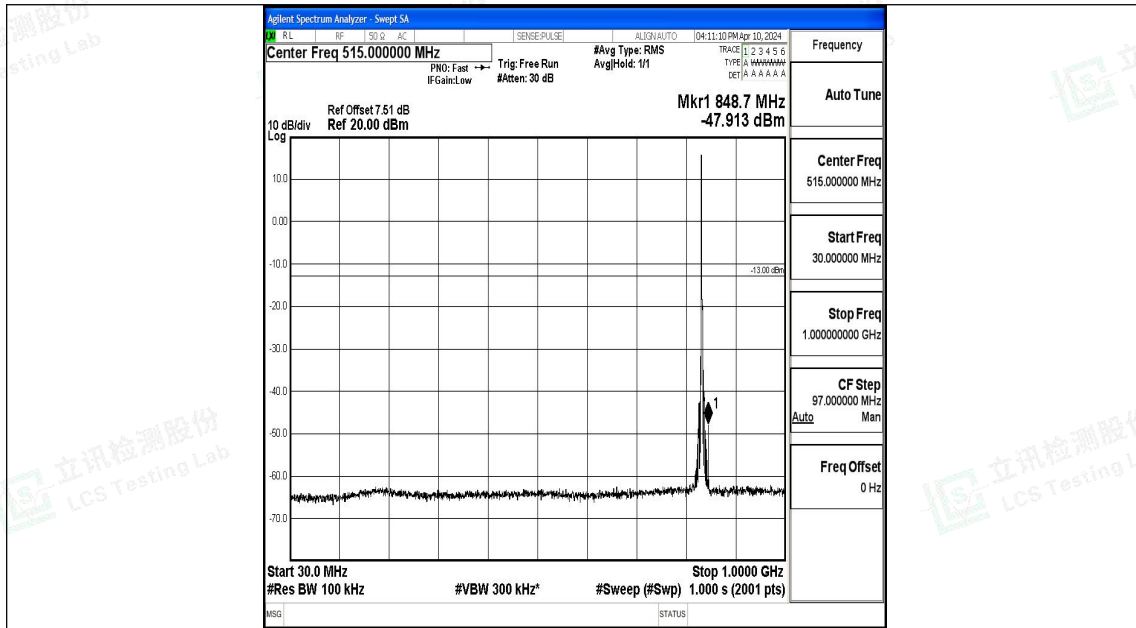

Band5_3MHz_16QAM_20415_1RB#0_30~1000_30~1000

Band5_3MHz_16QAM_20415_1RB#0_1000~3000_1000~3000

Band5_3MHz_16QAM_20415_1RB#0_3000~10000_3000~10000

Band5_3MHz_QPSK_20525_1RB#0_0.009~0.15_0.009~0.15

Band5_3MHz_QPSK_20525_1RB#0_0.15~30_0.15~30