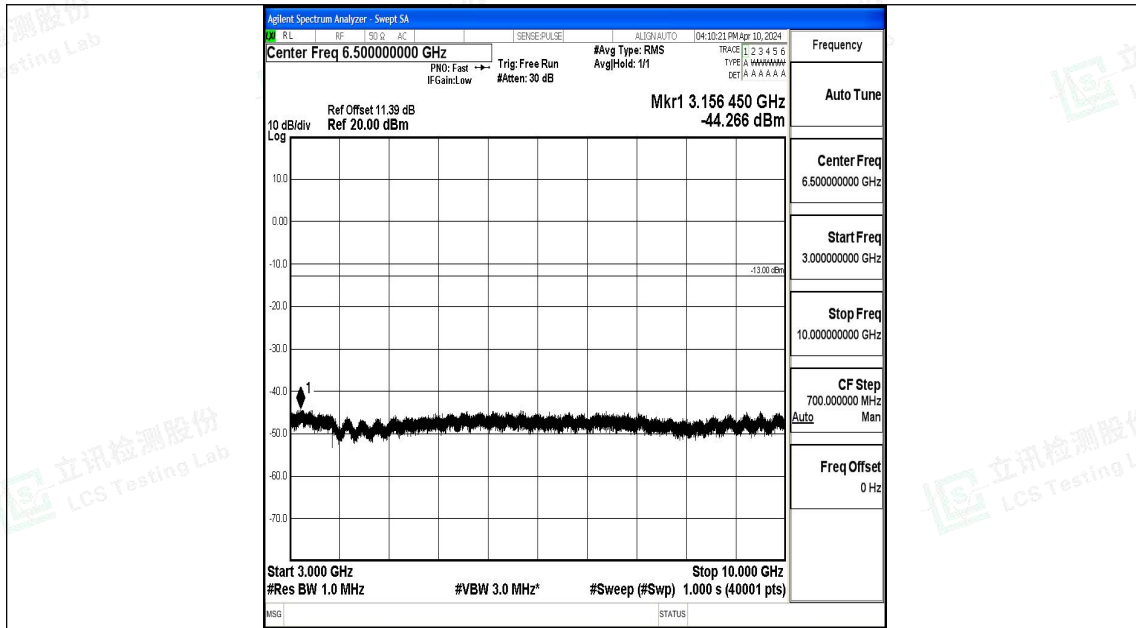

Band5_3MHz_QPSK_20415_1RB#0_1000~3000_1000~3000

Band5_3MHz_QPSK_20415_1RB#0_3000~10000_3000~10000