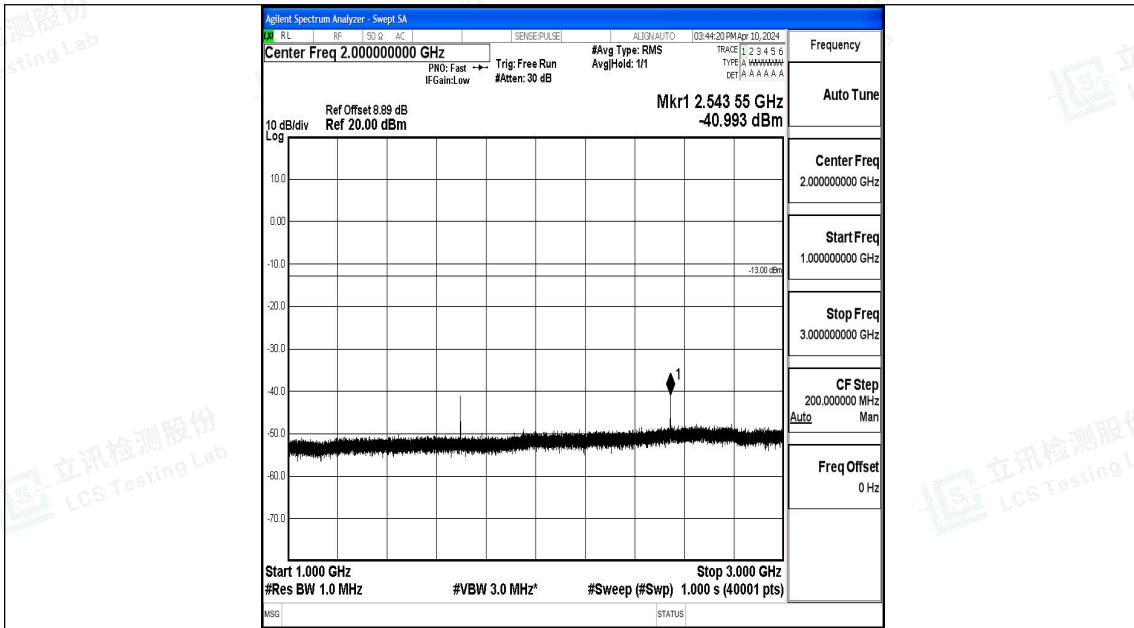

Band5_1.4MHz_16QAM_20643_1RB#0_30~1000_30~1000

Band5_1.4MHz_16QAM_20643_1RB#0_1000~3000_1000~3000