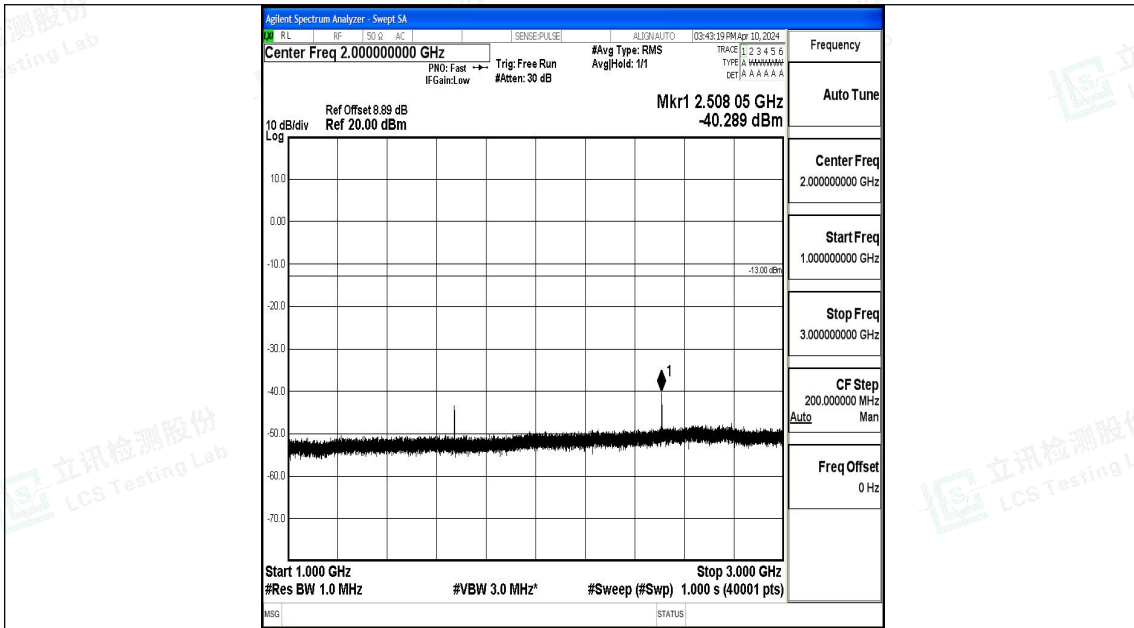

Band5_1.4MHz_16QAM_20525_1RB#0_30~1000_30~1000

Band5_1.4MHz_16QAM_20525_1RB#0_1000~3000_1000~3000