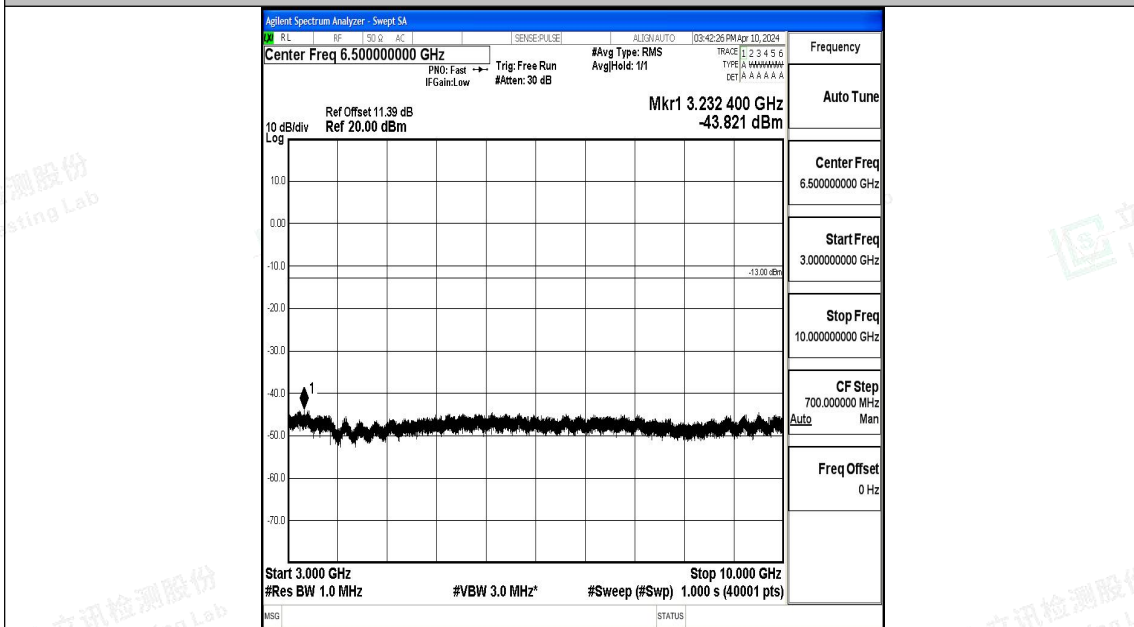

Band5_1.4MHz_16QAM_20407_1RB#0_1000~3000_1000~3000

Band5_1.4MHz_16QAM_20407_1RB#0_3000~10000_3000~10000