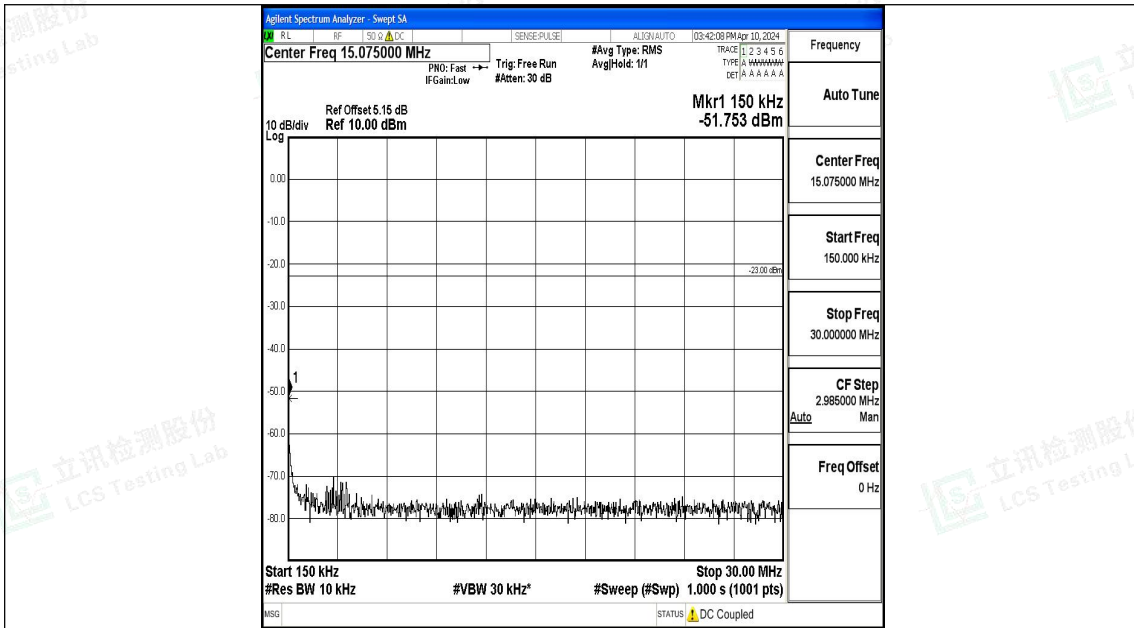

Band5_1.4MHz_QPSK_20407_1RB#0_30~1000_30~1000

Band5_1.4MHz_QPSK_20407_1RB#0_1000~3000_1000~3000

Band5_1.4MHz_QPSK_20407_1RB#0_3000~10000_3000~10000

Band5_1.4MHz_16QAM_20407_1RB#0_0.009~0.15_0.009~0.15

Band5_1.4MHz_16QAM_20407_1RB#0_0.15~30_0.15~30