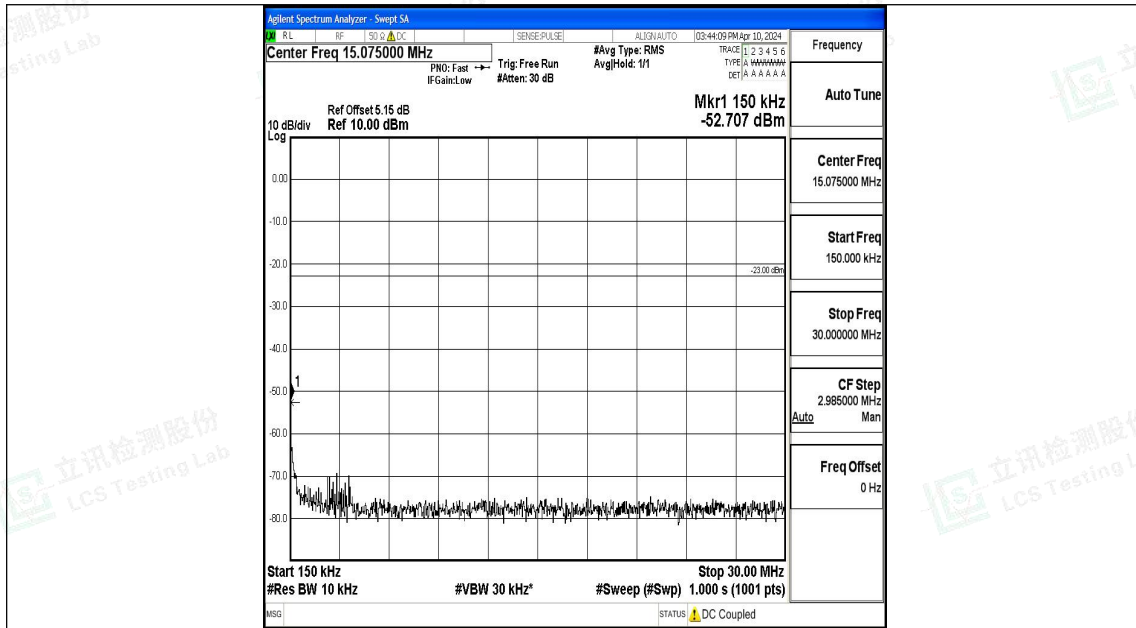

Band5_1.4MHz_QPSK_20643_1RB#0_30~1000_30~1000

Band5_1.4MHz_QPSK_20643_1RB#0_1000~3000_1000~3000

Band5_1.4MHz_QPSK_20643_1RB#0_3000~10000_3000~10000

Band5_1.4MHz_16QAM_20643_1RB#0_0.009~0.15_0.009~0.15

Band5_1.4MHz_16QAM_20643_1RB#0_0.15~30_0.15~30