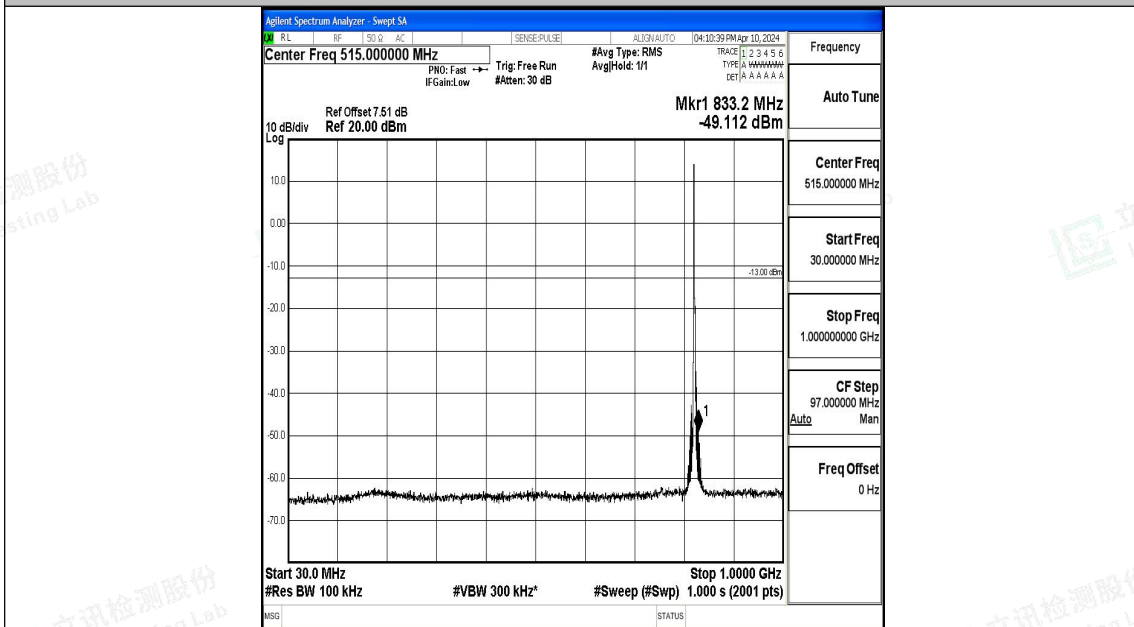

Band5_3MHz_QPSK_20415_1RB#0_30~1000_30~1000

Band5_3MHz_QPSK_20415_1RB#0_1000~3000_1000~3000

Band5_3MHz_QPSK_20415_1RB#0_3000~10000_3000~10000

Band5_3MHz_16QAM_20415_1RB#0_0.009~0.15_0.009~0.15

Band5_3MHz_16QAM_20415_1RB#0_0.15~30_0.15~30