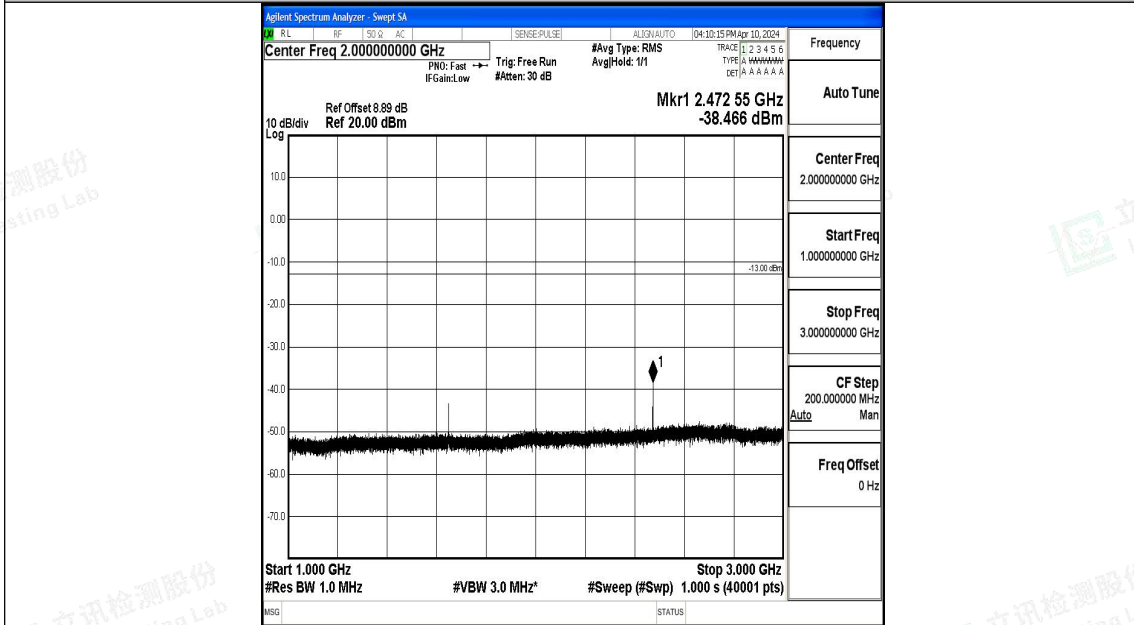

Band5_3MHz_QPSK_20415_1RB#0_30~1000_30~1000

Band5_3MHz_QPSK_20415_1RB#0_1000~3000_1000~3000