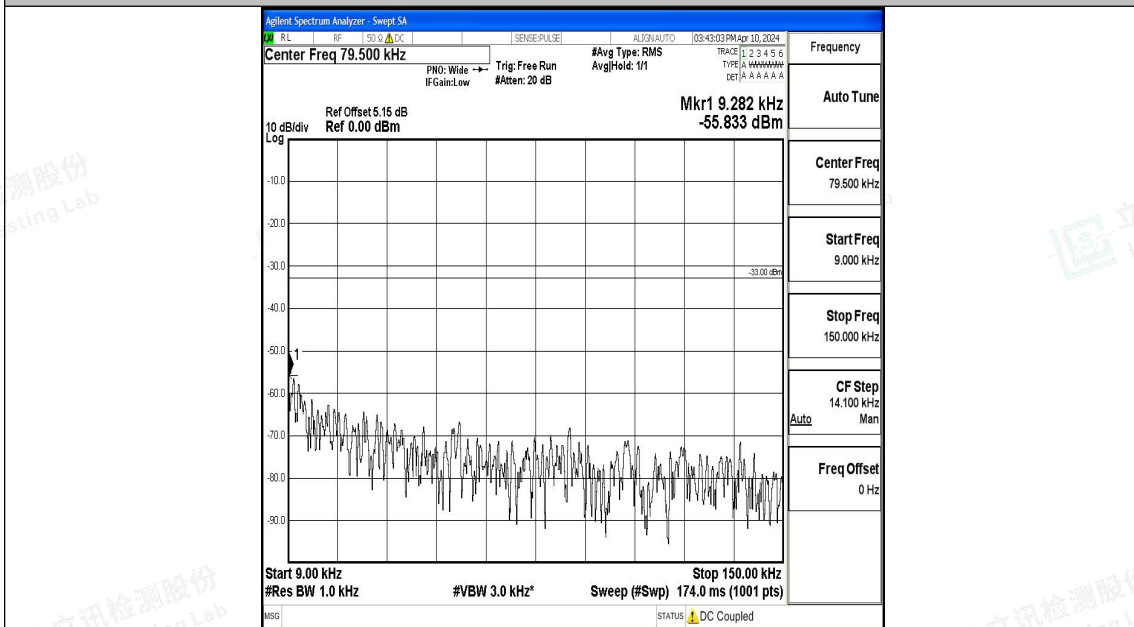

Band5_1.4MHz_QPSK_20525_1RB#0_30~1000_30~1000

Band5_1.4MHz_QPSK_20525_1RB#0_1000~3000_1000~3000

Band5_1.4MHz_QPSK_20525_1RB#0_3000~10000_3000~10000

Band5_1.4MHz_16QAM_20525_1RB#0_0.009~0.15_0.009~0.15

Band5_1.4MHz_16QAM_20525_1RB#0_0.15~30_0.15~30