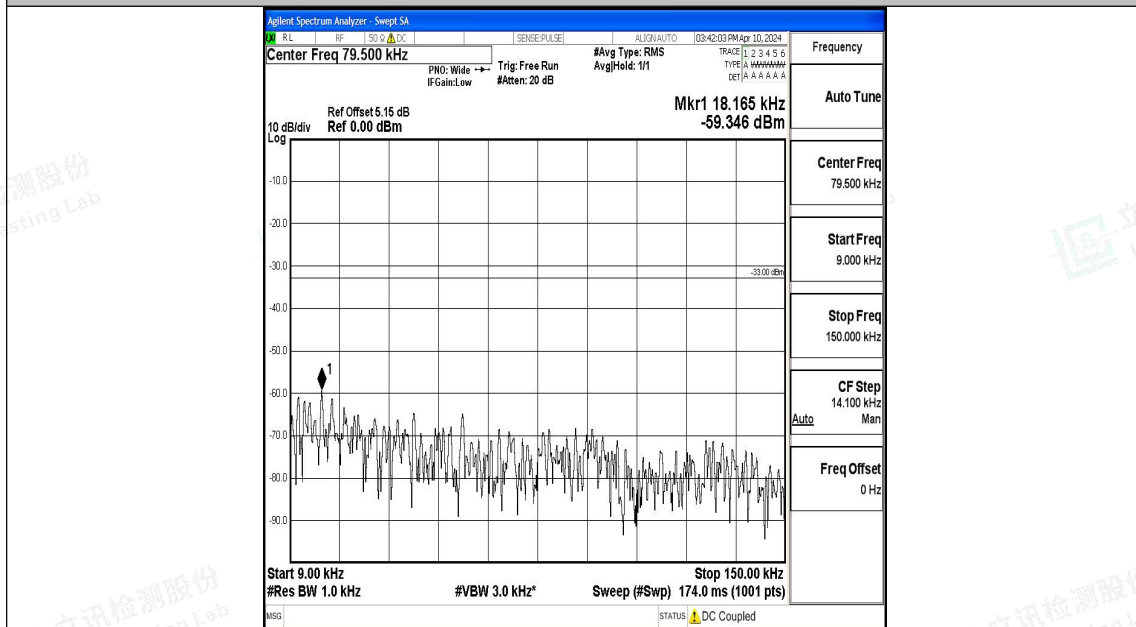

Band5_1.4MHz_QPSK_20407_1RB#0_30~1000_30~1000

Band5_1.4MHz_QPSK_20407_1RB#0_1000~3000_1000~3000

Band5_1.4MHz_QPSK_20407_1RB#0_3000~10000_3000~10000

Band5_1.4MHz_16QAM_20407_1RB#0_0.009~0.15_0.009~0.15

Band5_1.4MHz_16QAM_20407_1RB#0_0.15~30_0.15~30