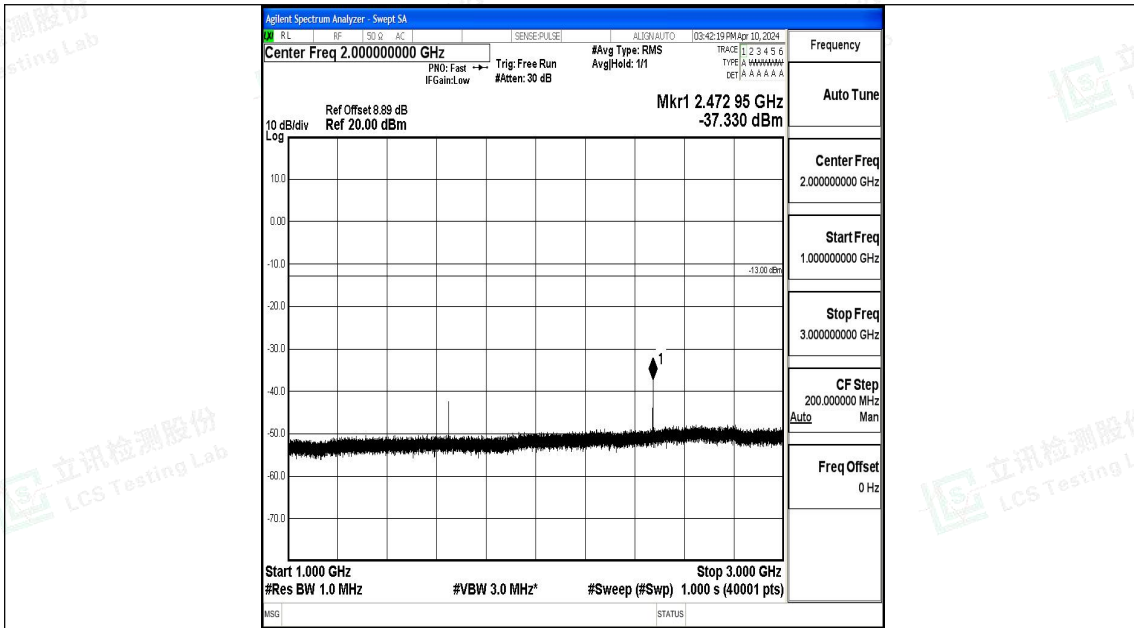

Band5_1.4MHz_16QAM_20407_1RB#0_30~1000_30~1000

Band5_1.4MHz_16QAM_20407_1RB#0_1000~3000_1000~3000