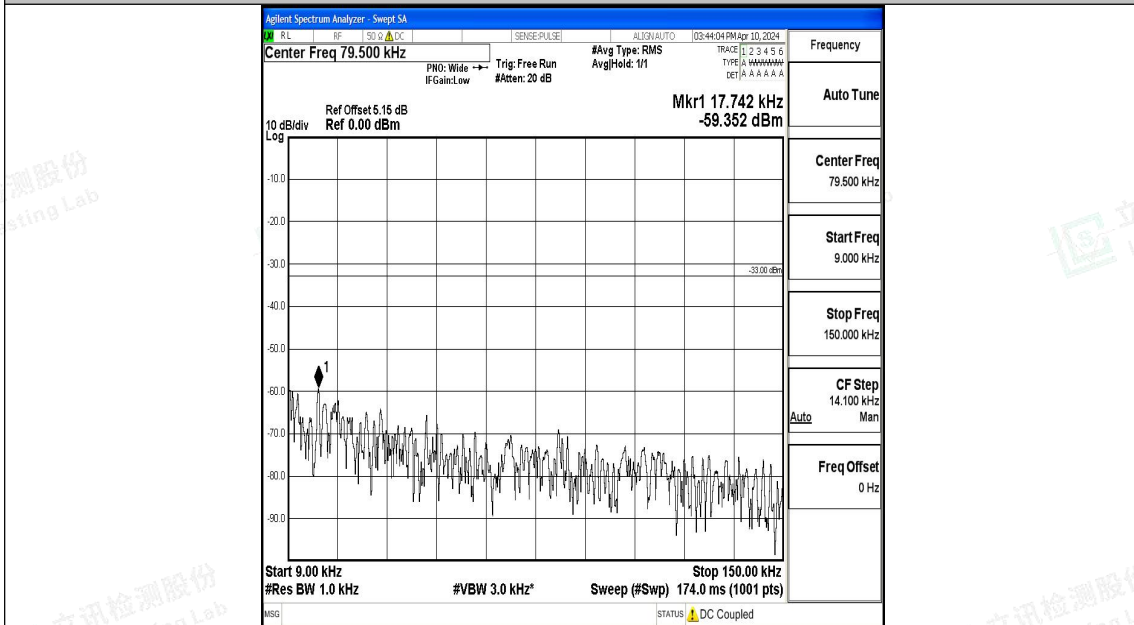

Band5_1.4MHz_QPSK_20643_1RB#0_30~1000_30~1000

Band5_1.4MHz_QPSK_20643_1RB#0_1000~3000_1000~3000

Band5_1.4MHz_QPSK_20643_1RB#0_3000~10000_3000~10000

Band5_1.4MHz_16QAM_20643_1RB#0_0.009~0.15_0.009~0.15

Band5_1.4MHz_16QAM_20643_1RB#0_0.15~30_0.15~30