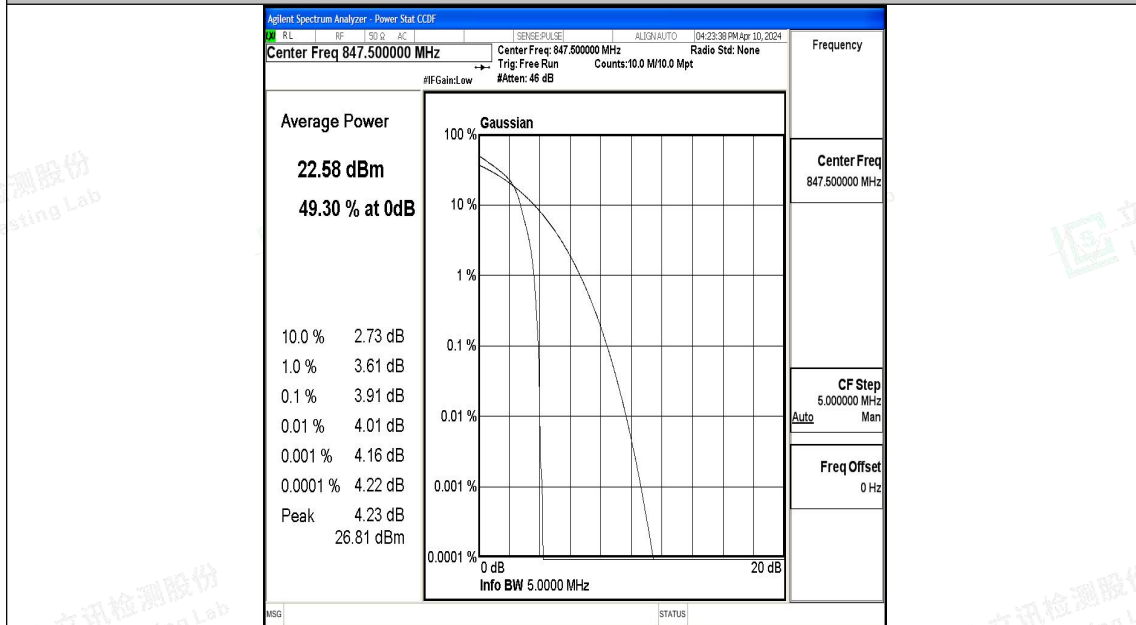

Band5-3MHz-16QAM-20635-1RB#0-PASS