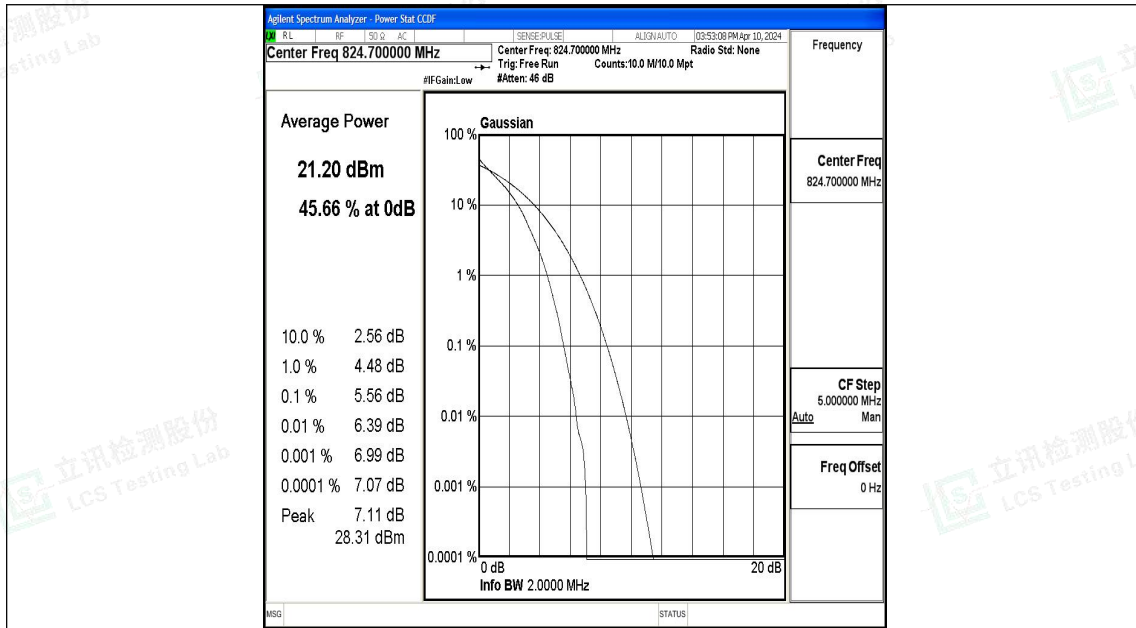

Test Graphs

Band5-1.4MHz-QPSK-20407-1RB#0-PASS

Band5-1.4MHz-16QAM-20407-1RB#0-PASS

Band5-1.4MHz-QPSK-20407-6RB#0-PASS

Band5-1.4MHz-16QAM-20407-6RB#0-PASS

Band5-1.4MHz-QPSK-20525-1RB#0-PASS

Band5-1.4MHz-16QAM-20525-1RB#0-PASS