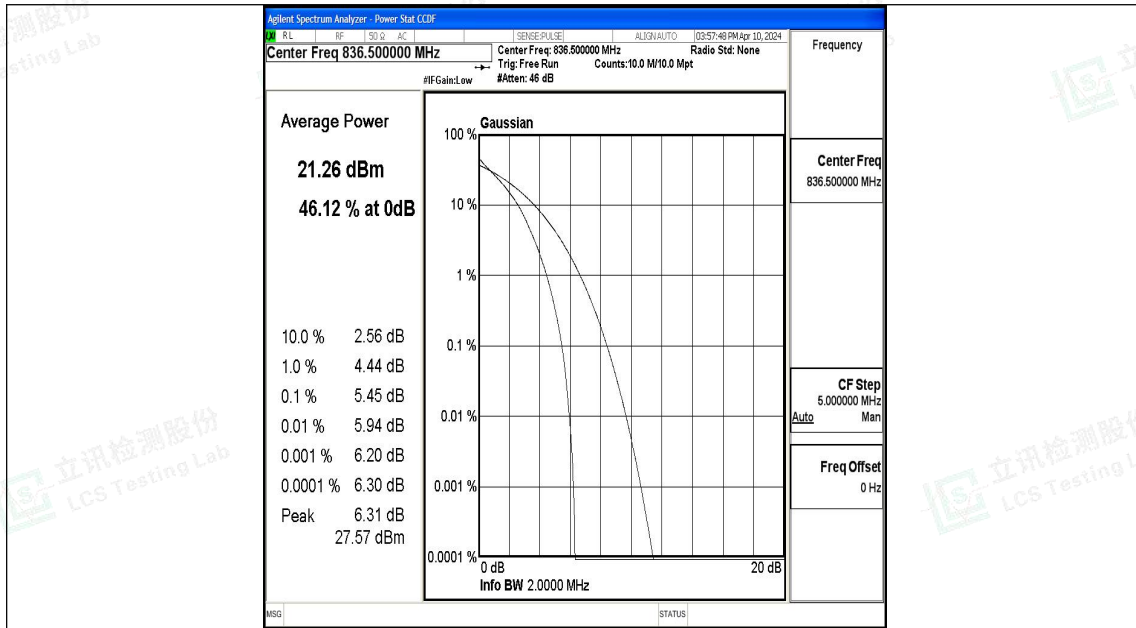

Test Graphs

Band5-1.4MHz-QPSK-20407-1RB#0-PASS

Band5-1.4MHz-16QAM-20407-1RB#0-PASS

Band5-1.4MHz-QPSK-20407-6RB#0-PASS

Band5-1.4MHz-16QAM-20407-6RB#0-PASS

Band5-1.4MHz-QPSK-20525-1RB#0-PASS

Band5-1.4MHz-16QAM-20525-1RB#0-PASS