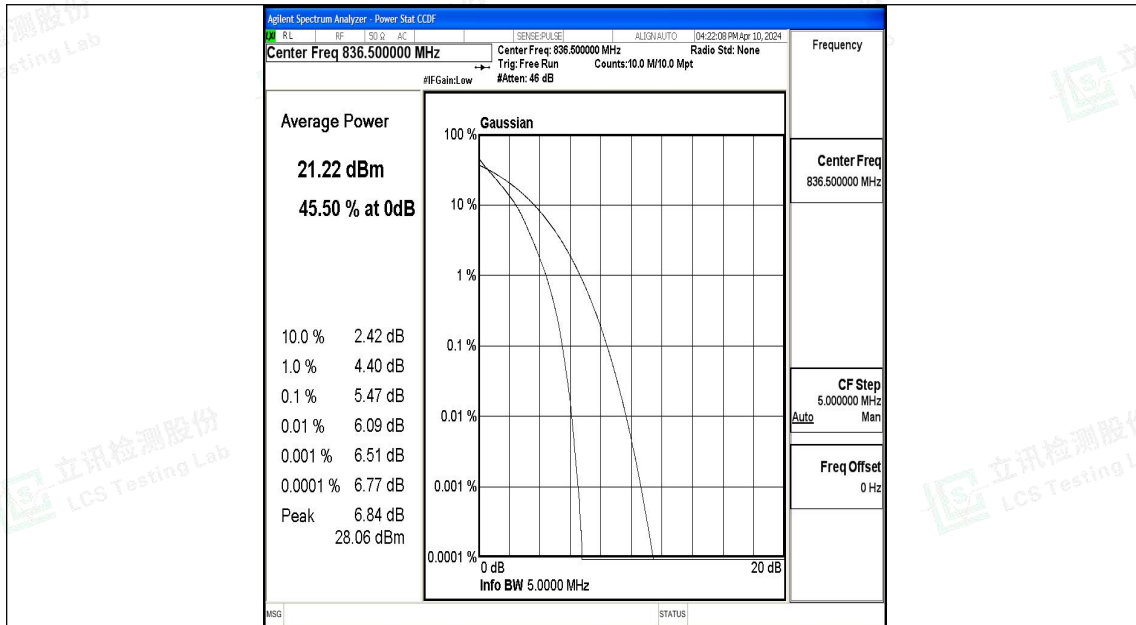

Band5-3MHz-QPSK-20525-15RB#0-PASS