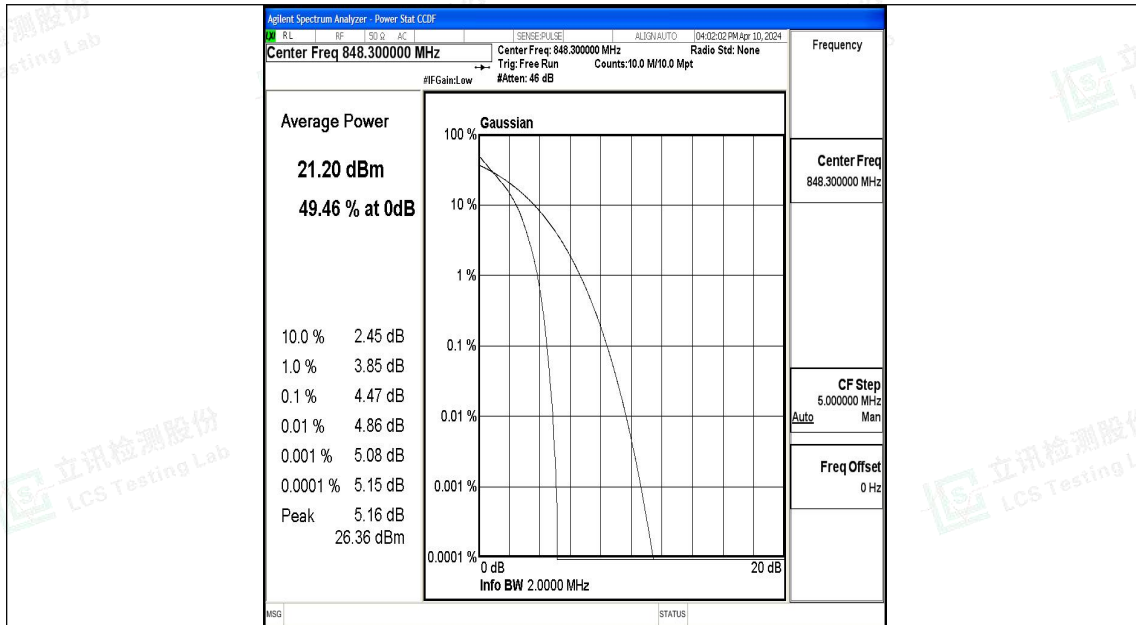

Band5-1.4MHz-QPSK-20643-6RB#0-PASS