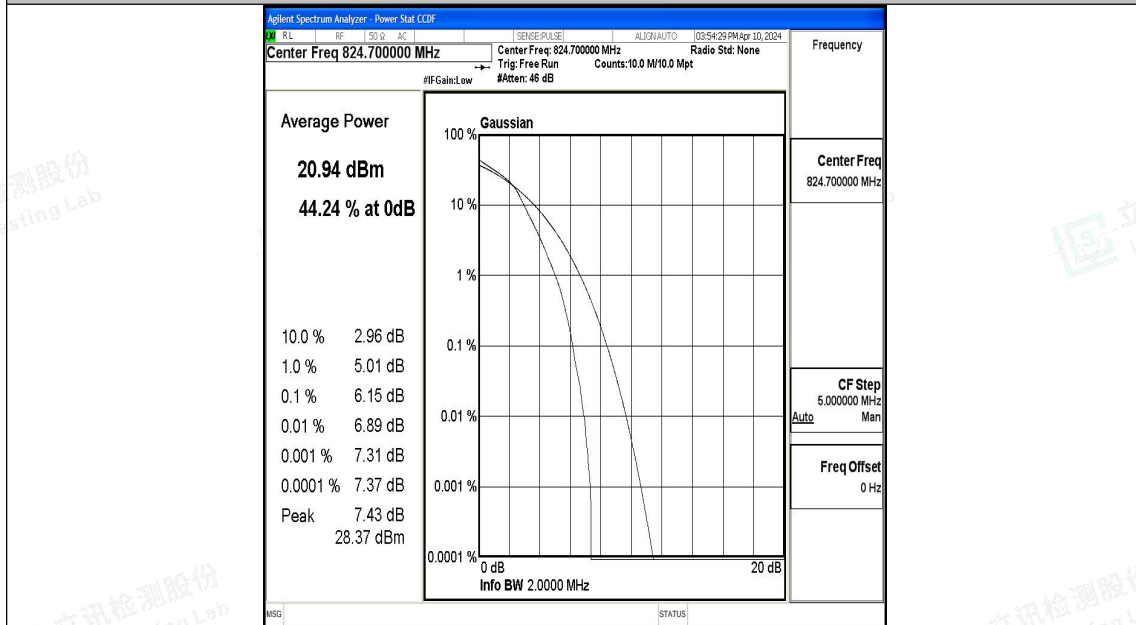

Test Graphs

Band5-1.4MHz-QPSK-20407-1RB#0-PASS

Band5-1.4MHz-16QAM-20407-1RB#0-PASS

Band5-1.4MHz-QPSK-20407-6RB#0-PASS

Band5-1.4MHz-16QAM-20407-6RB#0-PASS

Band5-1.4MHz-QPSK-20525-1RB#0-PASS

Band5-1.4MHz-16QAM-20525-1RB#0-PASS