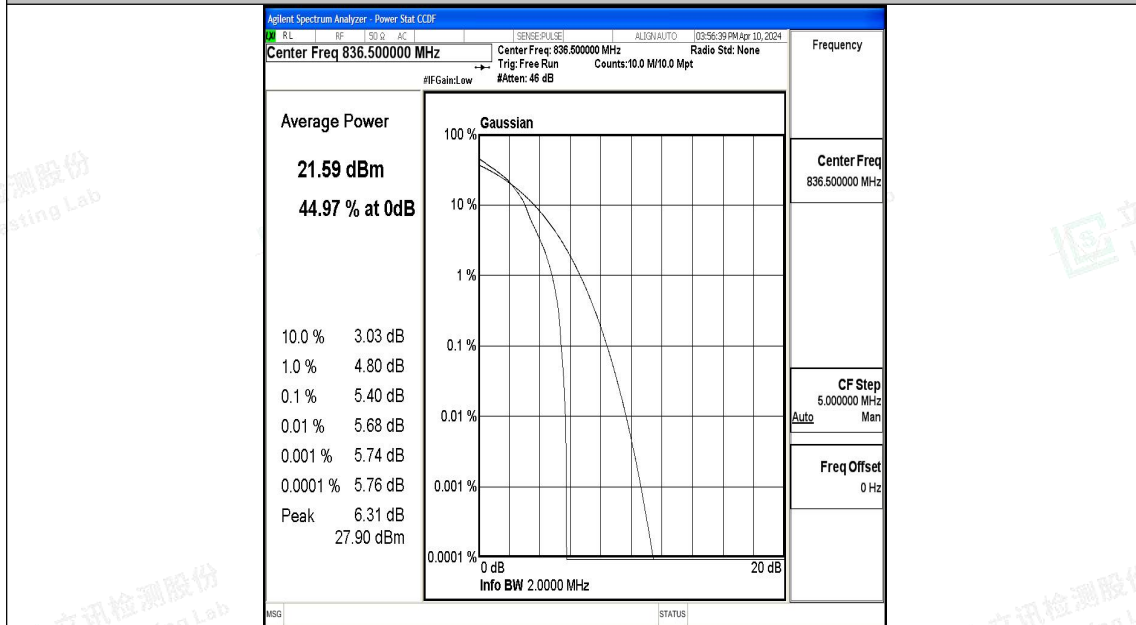

Test Graphs

Band5-1.4MHz-QPSK-20407-1RB#0-PASS

Band5-1.4MHz-16QAM-20407-1RB#0-PASS

Band5-1.4MHz-QPSK-20407-6RB#0-PASS

Band5-1.4MHz-16QAM-20407-6RB#0-PASS

Band5-1.4MHz-QPSK-20525-1RB#0-PASS

Band5-1.4MHz-16QAM-20525-1RB#0-PASS