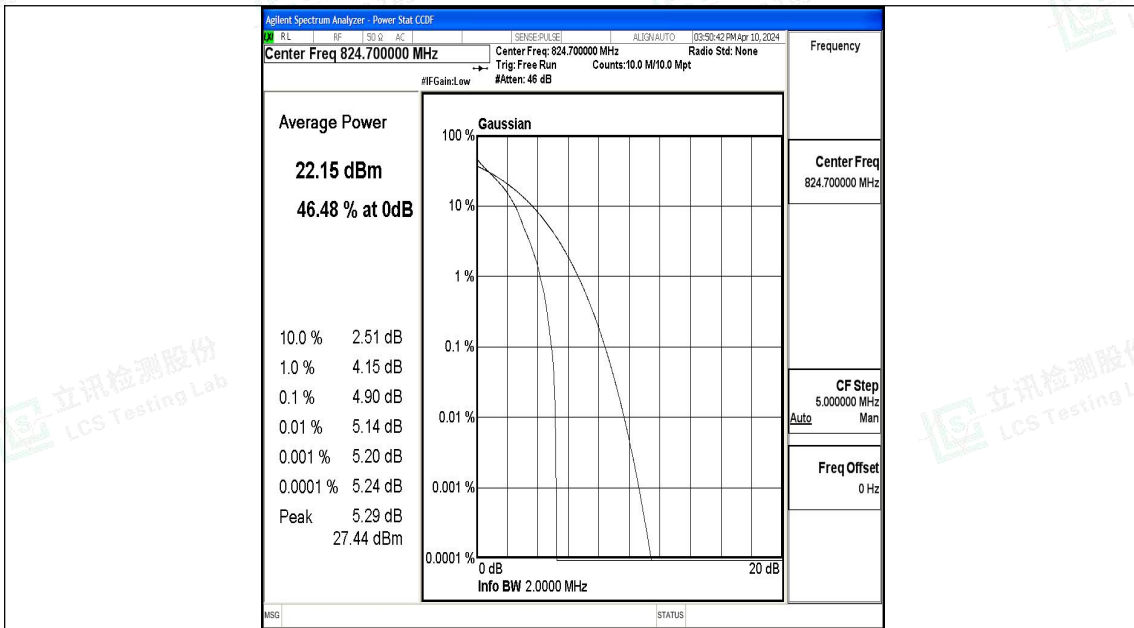

Test Graphs

Band5-1.4MHz-QPSK-20407-1RB#0-PASS