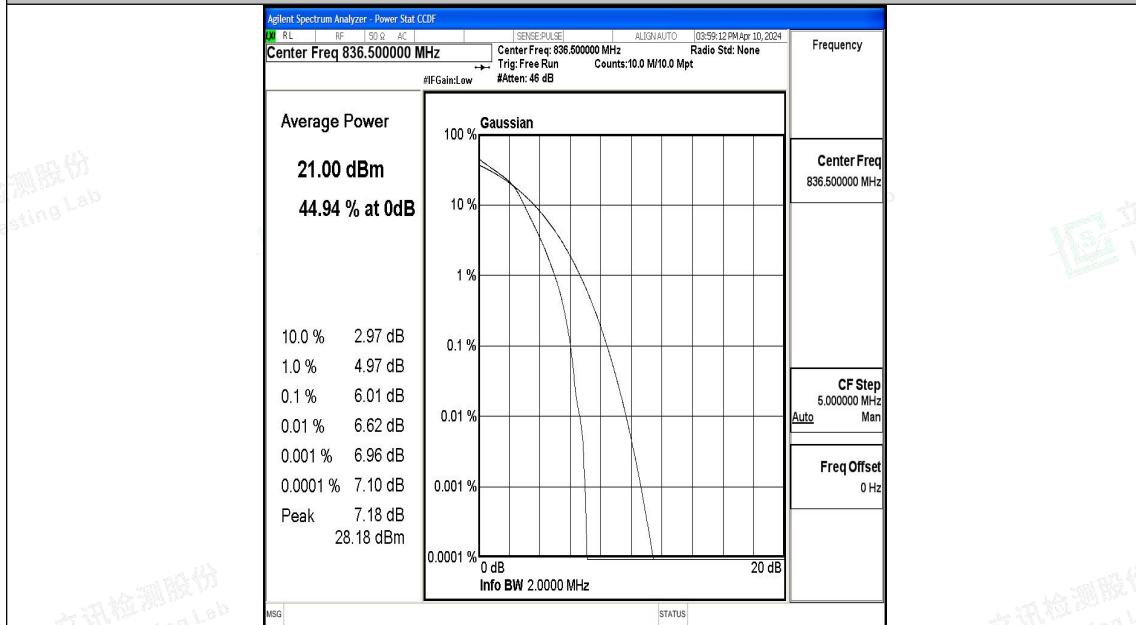

Band5-1.4MHz-16QAM-20525-6RB#0-PASS