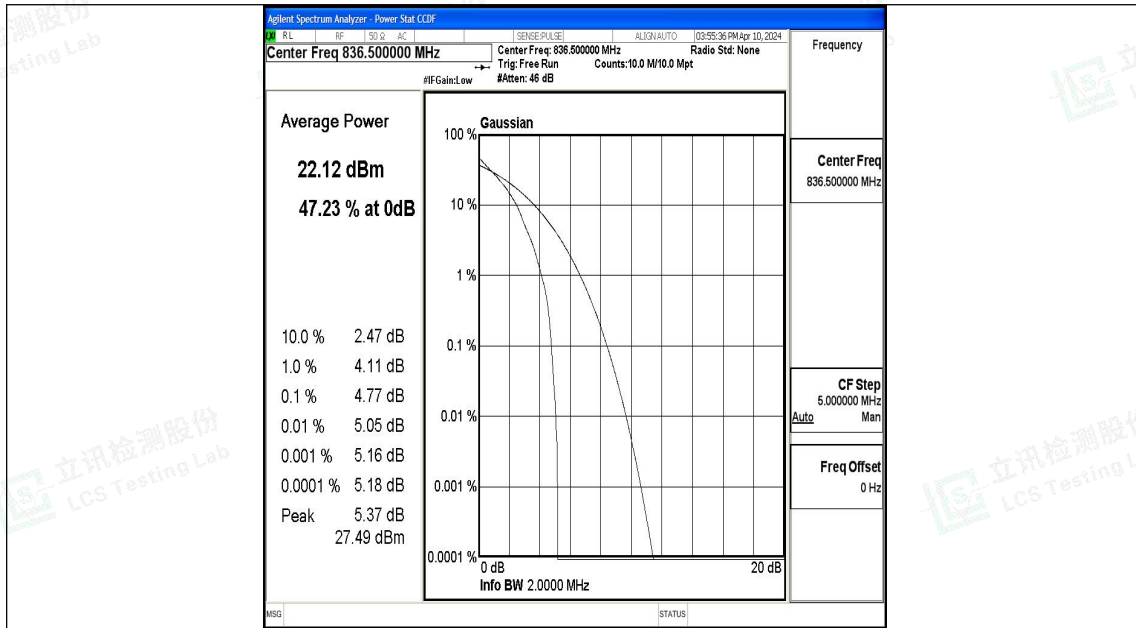

Test Graphs

Band5-1.4MHz-QPSK-20407-1RB#0-PASS

Band5-1.4MHz-16QAM-20407-1RB#0-PASS

Band5-1.4MHz-QPSK-20407-6RB#0-PASS

Band5-1.4MHz-16QAM-20407-6RB#0-PASS

Band5-1.4MHz-QPSK-20525-1RB#0-PASS

Band5-1.4MHz-16QAM-20525-1RB#0-PASS