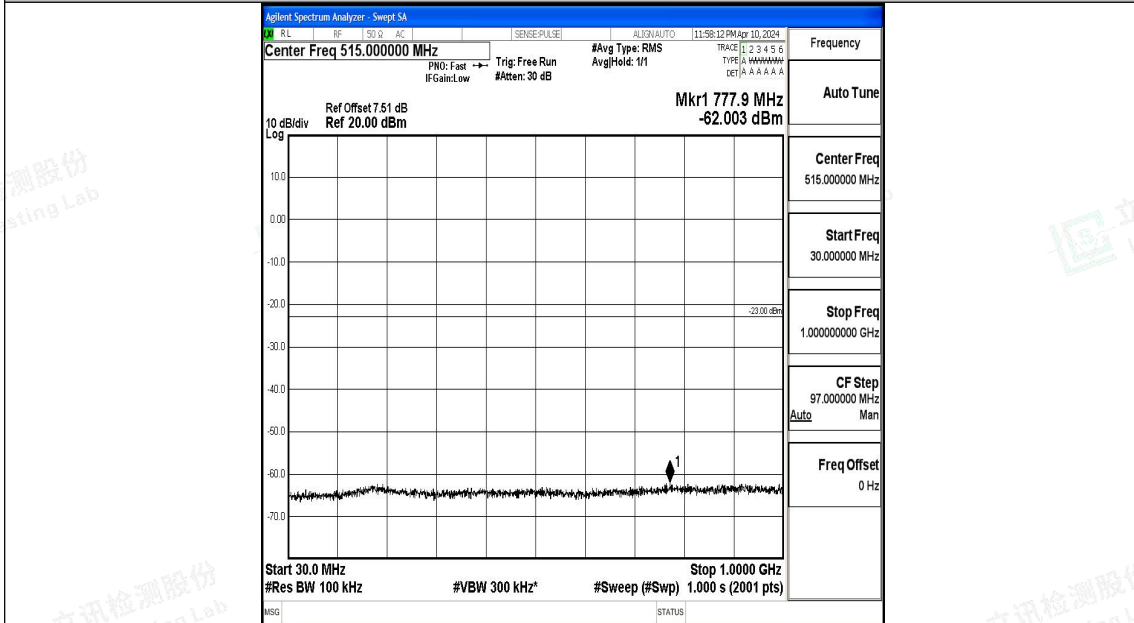

Band66\_20MHz\_16QAM\_132572\_1RB#0\_0.15~30\_0.15~30

Band66\_20MHz\_16QAM\_132572\_1RB#0\_30~1000\_30~1000

Band66\_20MHz\_16QAM\_132572\_1RB#0\_1000~3000\_1000~3000

Band66\_20MHz\_16QAM\_132572\_1RB#0\_3000~20000\_3000~20000