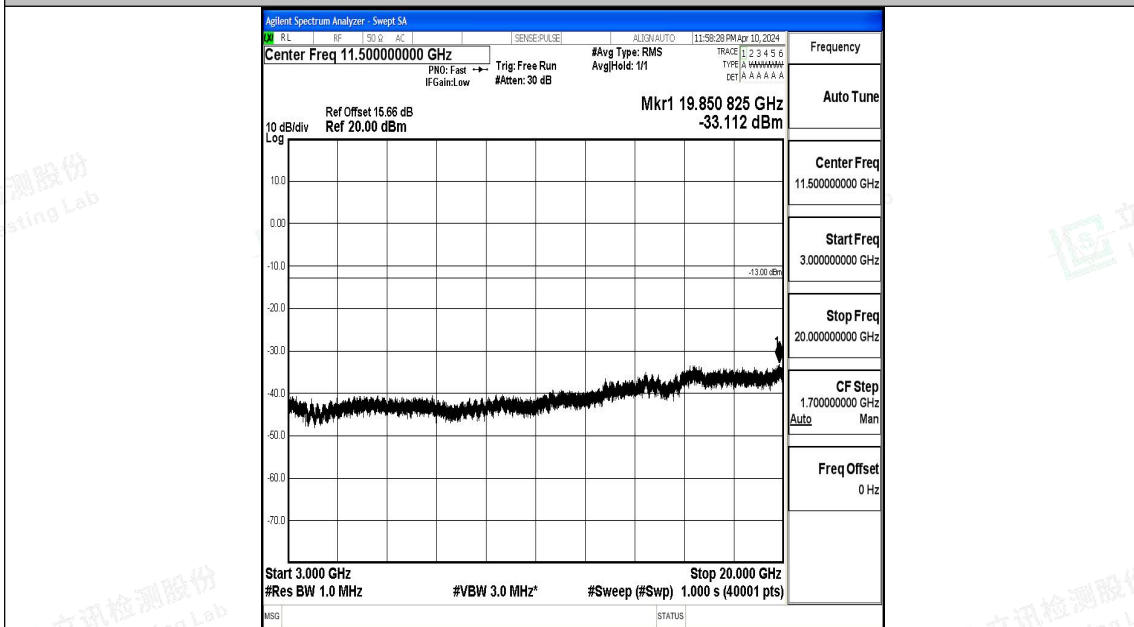

Band66\_20MHz\_16QAM\_132572\_1RB#0\_0.15~30\_0.15~30

Band66\_20MHz\_16QAM\_132572\_1RB#0\_30~1000\_30~1000

Band66\_20MHz\_16QAM\_132572\_1RB#0\_1000~3000\_1000~3000

Band66\_20MHz\_16QAM\_132572\_1RB#0\_3000~20000\_3000~20000