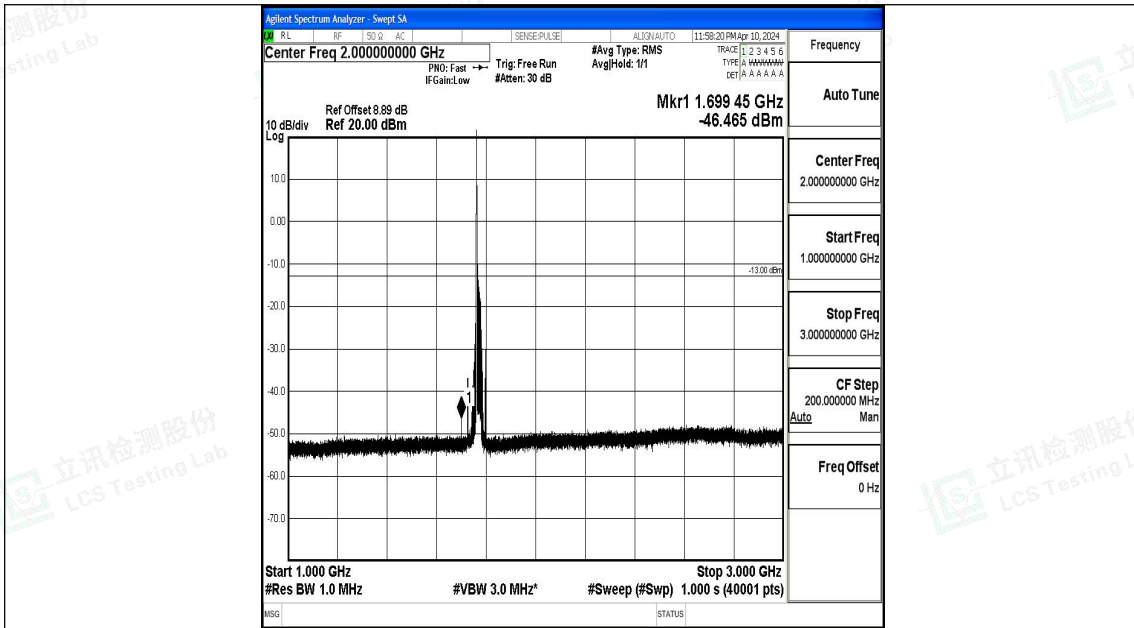

Band66\_20MHz\_16QAM\_132572\_1RB#0\_0.15~30\_0.15~30

Band66\_20MHz\_16QAM\_132572\_1RB#0\_30~1000\_30~1000

Band66\_20MHz\_16QAM\_132572\_1RB#0\_1000~3000\_1000~3000

Band66\_20MHz\_16QAM\_132572\_1RB#0\_3000~20000\_3000~20000