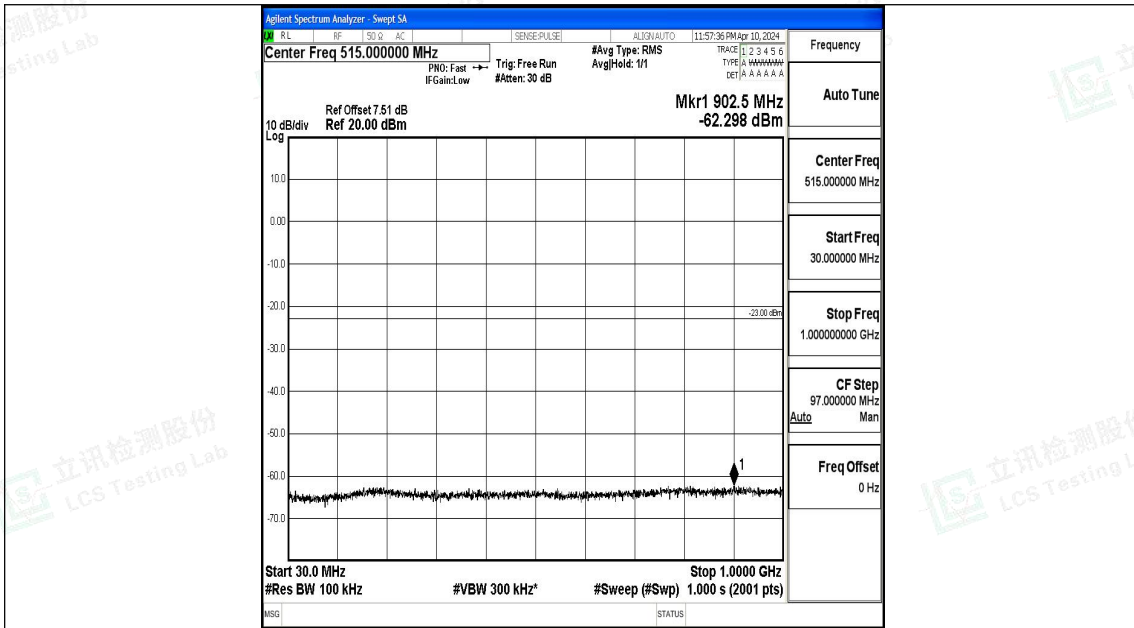

Band66_20MHz_QPSK_132572_1RB#0_0.15~30_0.15~30

Band66_20MHz_QPSK_132572_1RB#0_30~1000_30~1000