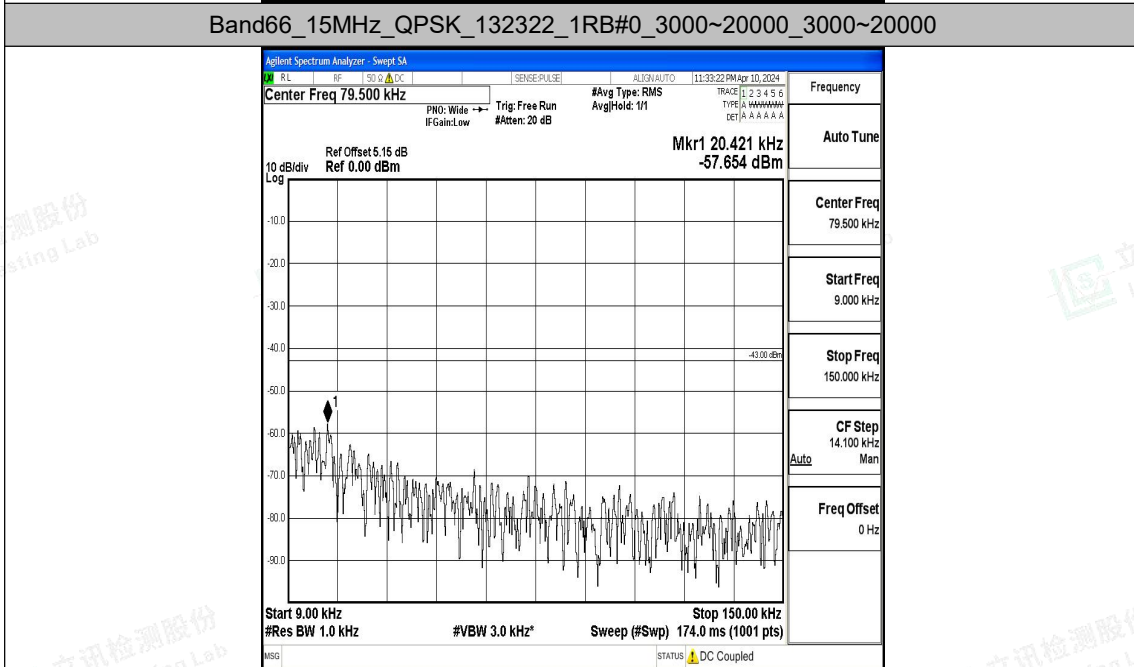

Band66_15MHz_QPSK_132322_1RB#0_0.009~0.15_0.009~0.15

Band66_15MHz_QPSK_132322_1RB#0_0.15~30_0.15~30

Band66_15MHz_QPSK_132322_1RB#0_30~1000_30~1000

Band66_15MHz_QPSK_132322_1RB#0_1000~3000_1000~3000

Band66_15MHz_16QAM_132322_1RB#0_0.15~30_0.15~30