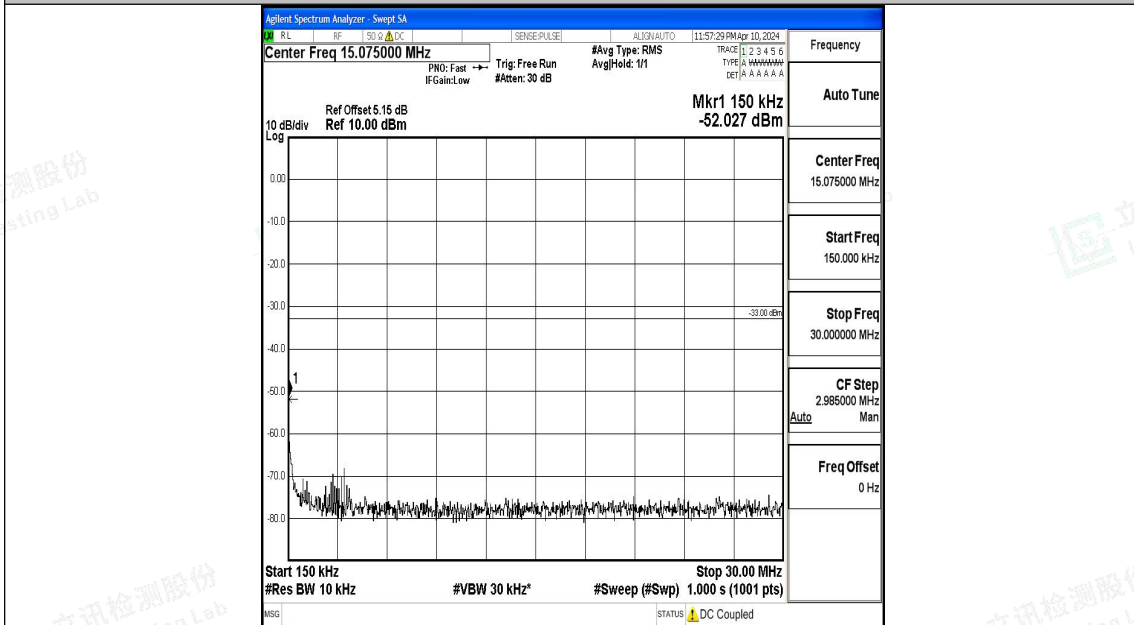

Band66_20MHz_16QAM_132322_1RB#0_0.15~30_0.15~30

Band66_20MHz_16QAM_132322_1RB#0_30~1000_30~1000

Band66_20MHz_16QAM_132322_1RB#0_1000~3000_1000~3000

Band66_20MHz_16QAM_132322_1RB#0_3000~20000_3000~20000

Band66_20MHz_QPSK_132572_1RB#0_0.009~0.15_0.009~0.15