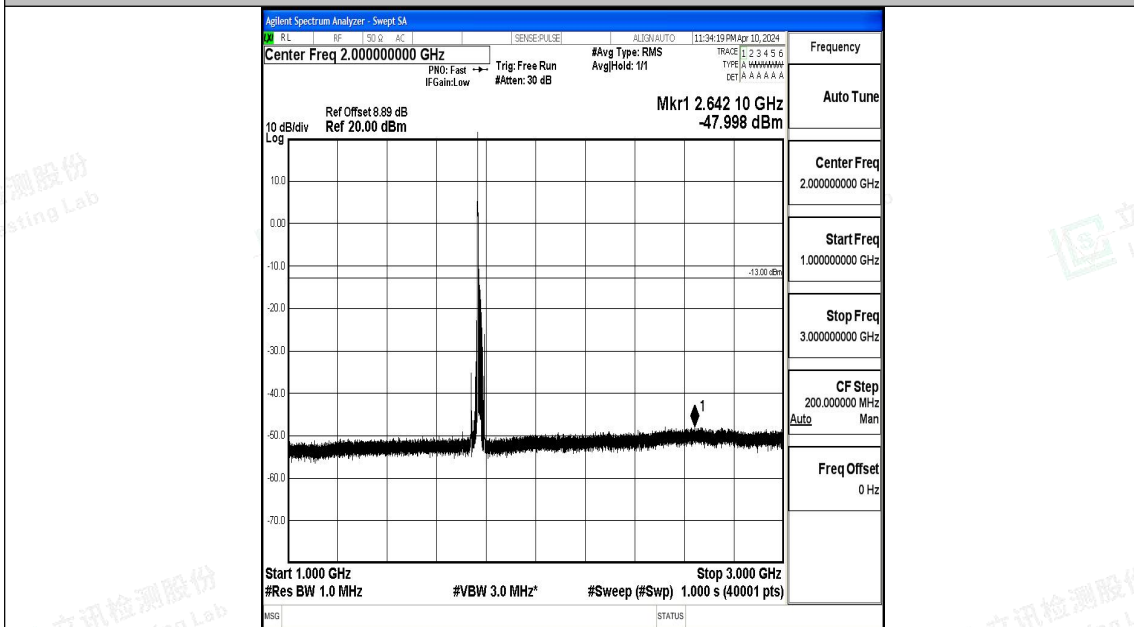

Band66_15MHz_QPSK_132597_1RB#0_30~1000_30~1000

Band66_15MHz_QPSK_132597_1RB#0_1000~3000_1000~3000