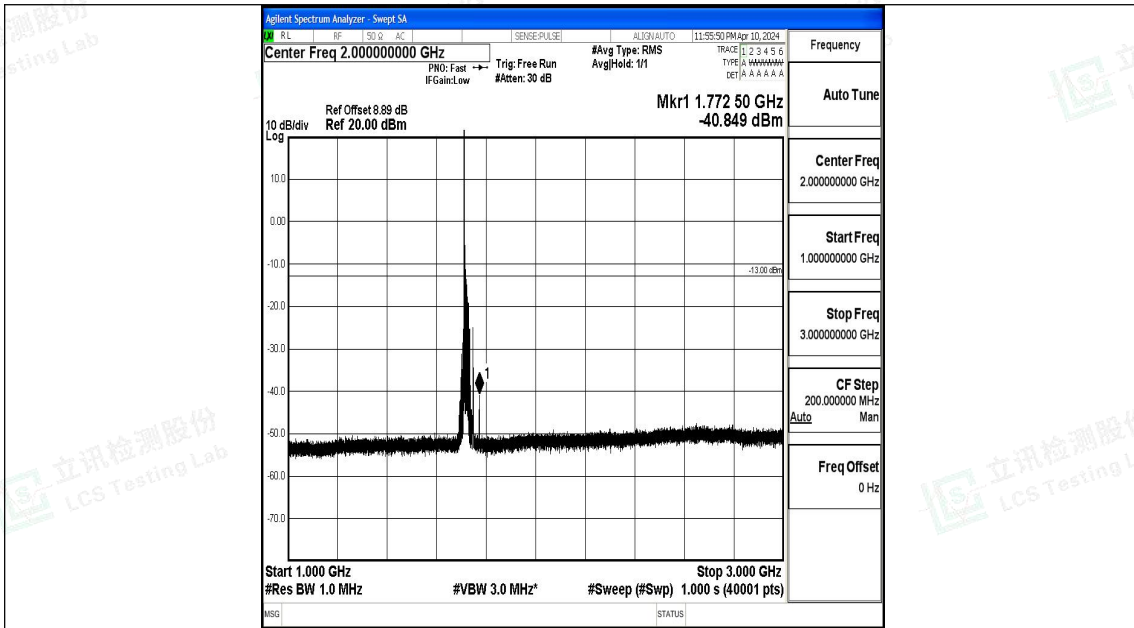

Band66_20MHz_QPSK_132072_1RB#0_30~1000_30~1000

Band66_20MHz_QPSK_132072_1RB#0_1000~3000_1000~3000

Band66_20MHz_16QAM_132072_1RB#0_0.15~30_0.15~30

Band66_20MHz_16QAM_132072_1RB#0_30~1000_30~1000

Band66_20MHz_16QAM_132072_1RB#0_1000~3000_1000~3000