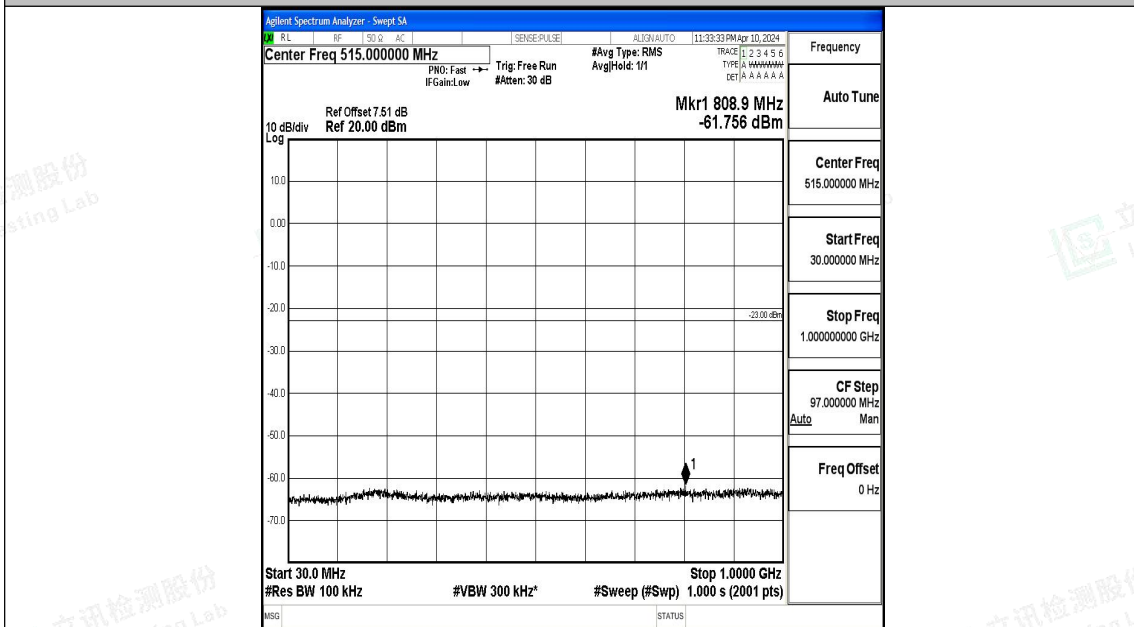

Band66_15MHz_QPSK_132322_1RB#0_0.009~0.15_0.009~0.15

Band66_15MHz_QPSK_132322_1RB#0_0.15~30_0.15~30

Band66_15MHz_QPSK_132322_1RB#0_30~1000_30~1000

Band66_15MHz_QPSK_132322_1RB#0_1000~3000_1000~3000

Band66_15MHz_16QAM_132322_1RB#0_0.15~30_0.15~30