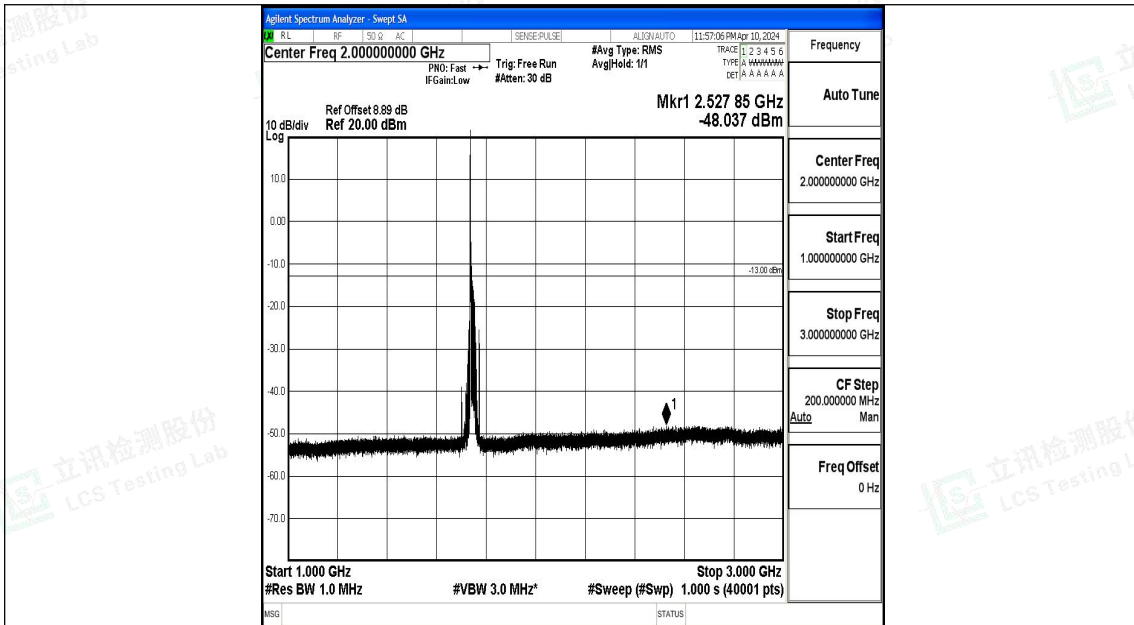

Band66_20MHz_16QAM_132322_1RB#0_30~1000_30~1000

Band66_20MHz_16QAM_132322_1RB#0_1000~3000_1000~3000