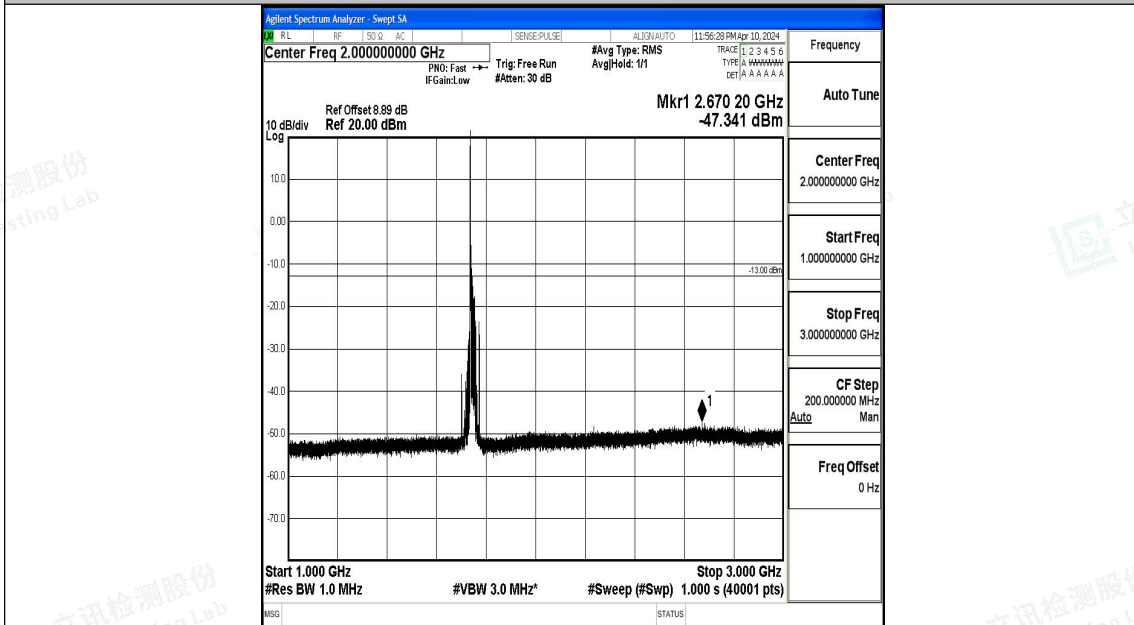

Band66_20MHz_16QAM_132072_1RB#0_3000~20000_3000~20000

Band66_20MHz_QPSK_132322_1RB#0_0.009~0.15_0.009~0.15

Band66_20MHz_QPSK_132322_1RB#0_0.15~30_0.15~30

Band66_20MHz_QPSK_132322_1RB#0_30~1000_30~1000

Band66_20MHz_QPSK_132322_1RB#0_1000~3000_1000~3000