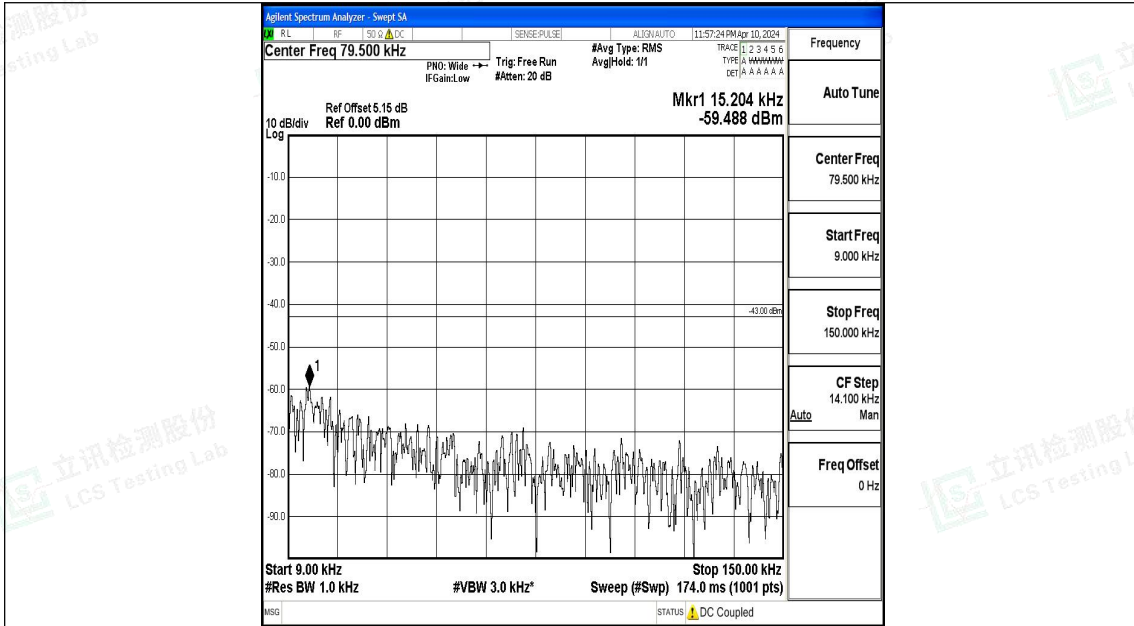

Band66_20MHz_16QAM_132322_1RB#0_0.15~30_0.15~30

Band66_20MHz_16QAM_132322_1RB#0_30~1000_30~1000

Band66_20MHz_16QAM_132322_1RB#0_1000~3000_1000~3000

Band66_20MHz_16QAM_132322_1RB#0_3000~20000_3000~20000

Band66_20MHz_QPSK_132572_1RB#0_0.009~0.15_0.009~0.15