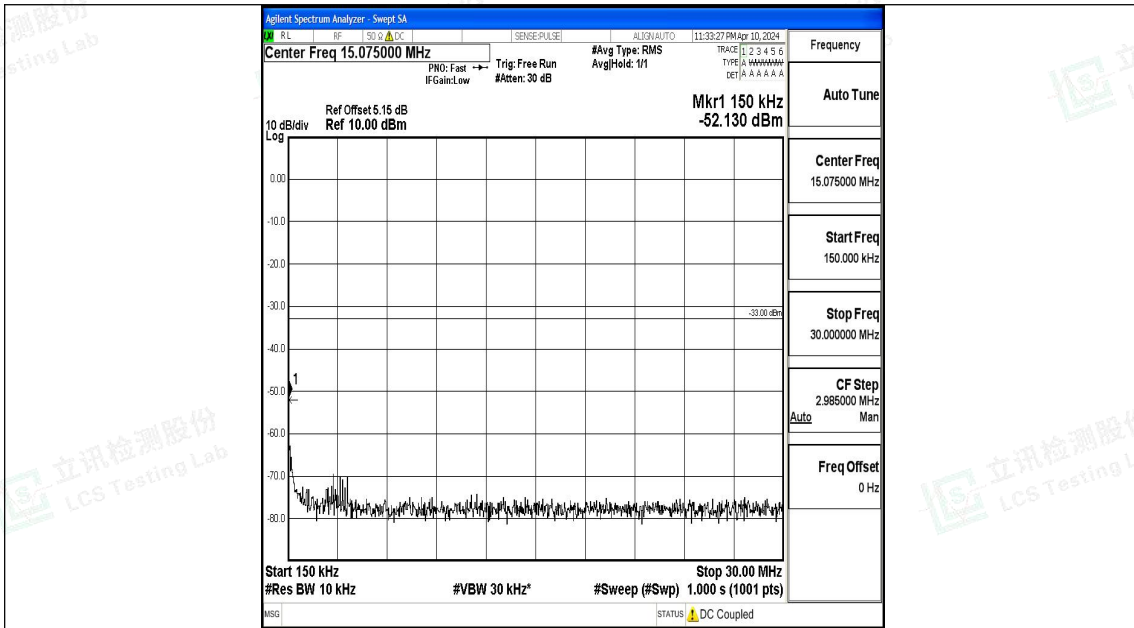

Band66_15MHz_QPSK_132322_1RB#0_0.009~0.15_0.009~0.15

Band66_15MHz_QPSK_132322_1RB#0_0.15~30_0.15~30

Band66_15MHz_QPSK_132322_1RB#0_30~1000_30~1000

Band66_15MHz_QPSK_132322_1RB#0_1000~3000_1000~3000

Band66_15MHz_16QAM_132322_1RB#0_0.15~30_0.15~30