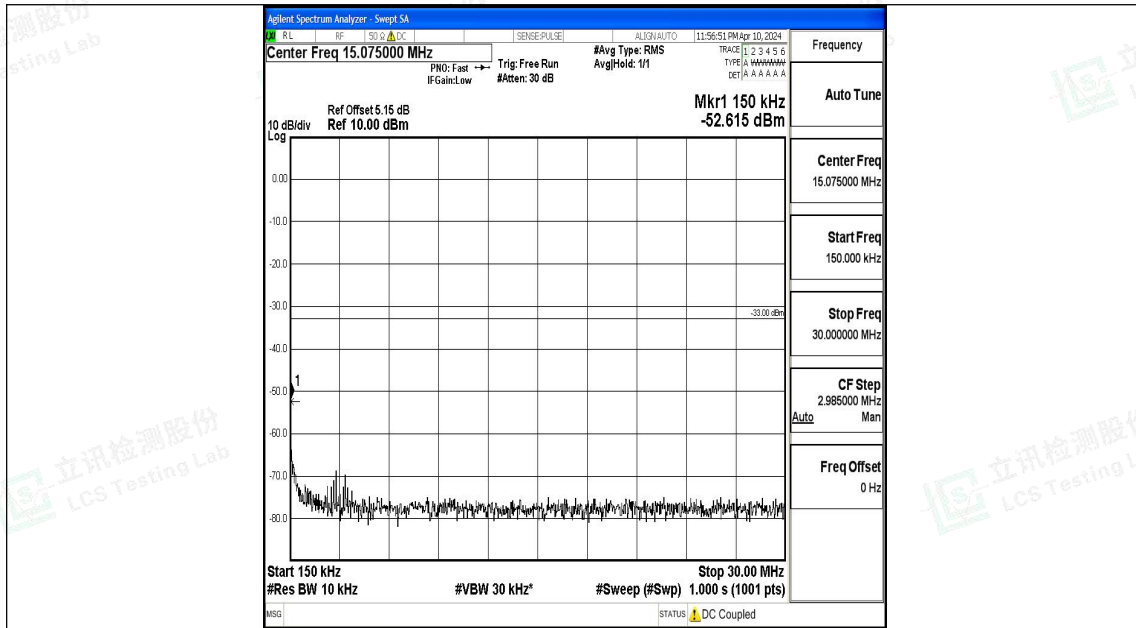

Band66_20MHz_16QAM_132072_1RB#0_3000~20000_3000~20000

Band66_20MHz_QPSK_132322_1RB#0_0.009~0.15_0.009~0.15

Band66_20MHz_QPSK_132322_1RB#0_0.15~30_0.15~30

Band66_20MHz_QPSK_132322_1RB#0_30~1000_30~1000

Band66_20MHz_QPSK_132322_1RB#0_1000~3000_1000~3000