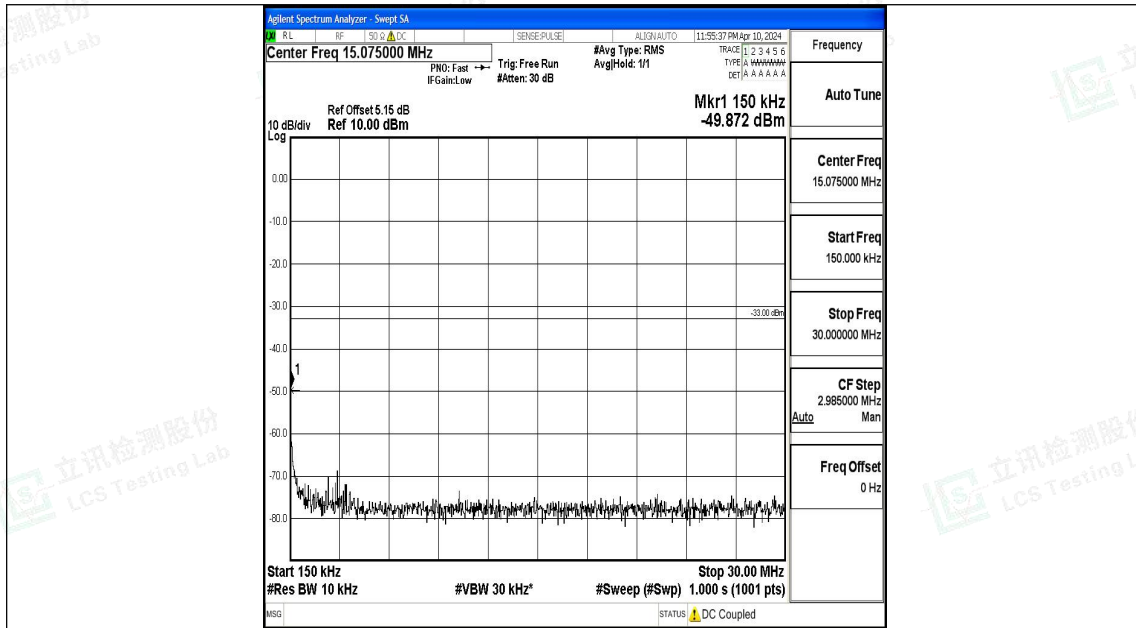

Band66_20MHz_16QAM_132072_1RB#0_0.15~30_0.15~30