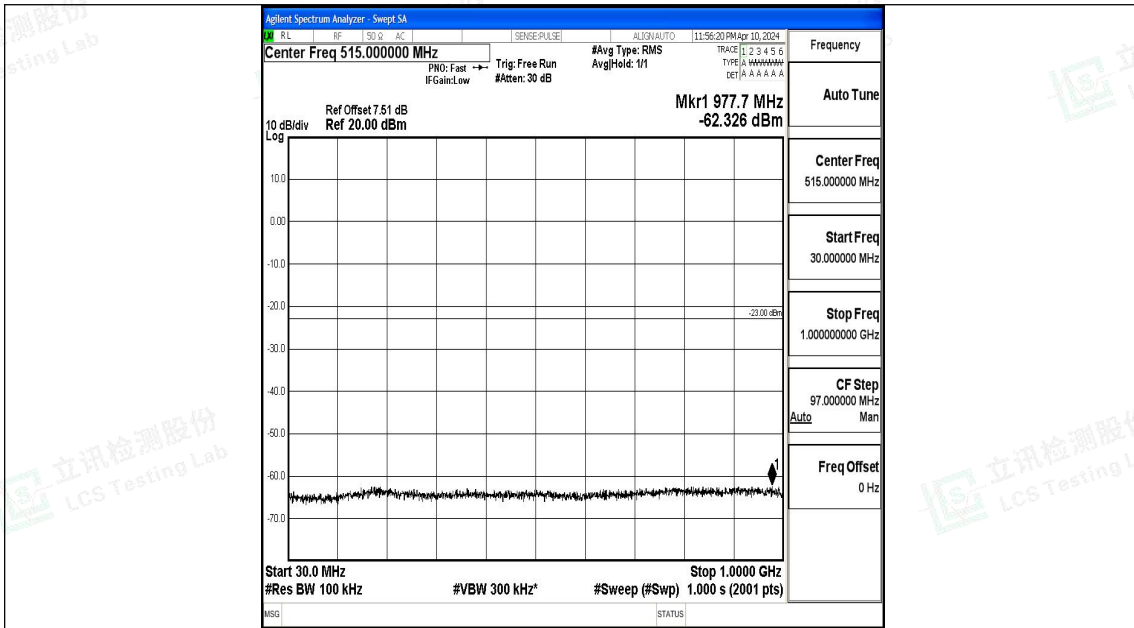

Band66_20MHz_16QAM_132072_1RB#0_3000~20000_3000~20000

Band66_20MHz_QPSK_132322_1RB#0_0.009~0.15_0.009~0.15

Band66_20MHz_QPSK_132322_1RB#0_0.15~30_0.15~30

Band66_20MHz_QPSK_132322_1RB#0_30~1000_30~1000

Band66_20MHz_QPSK_132322_1RB#0_1000~3000_1000~3000