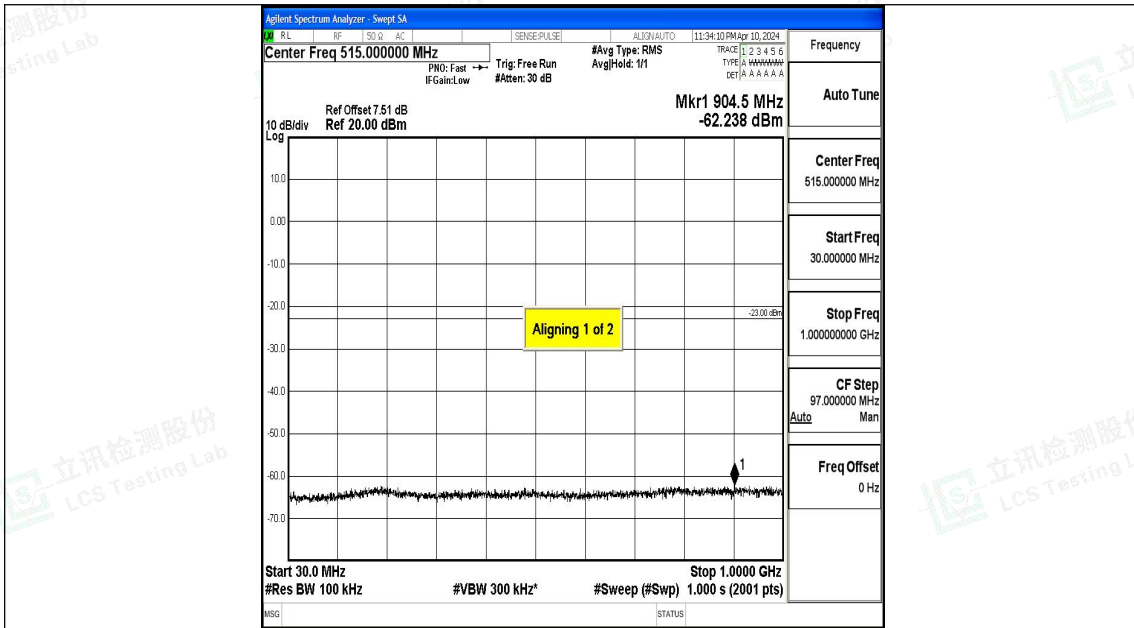

Band66_15MHz_QPSK_132597_1RB#0_0.15~30_0.15~30

Band66_15MHz_QPSK_132597_1RB#0_30~1000_30~1000