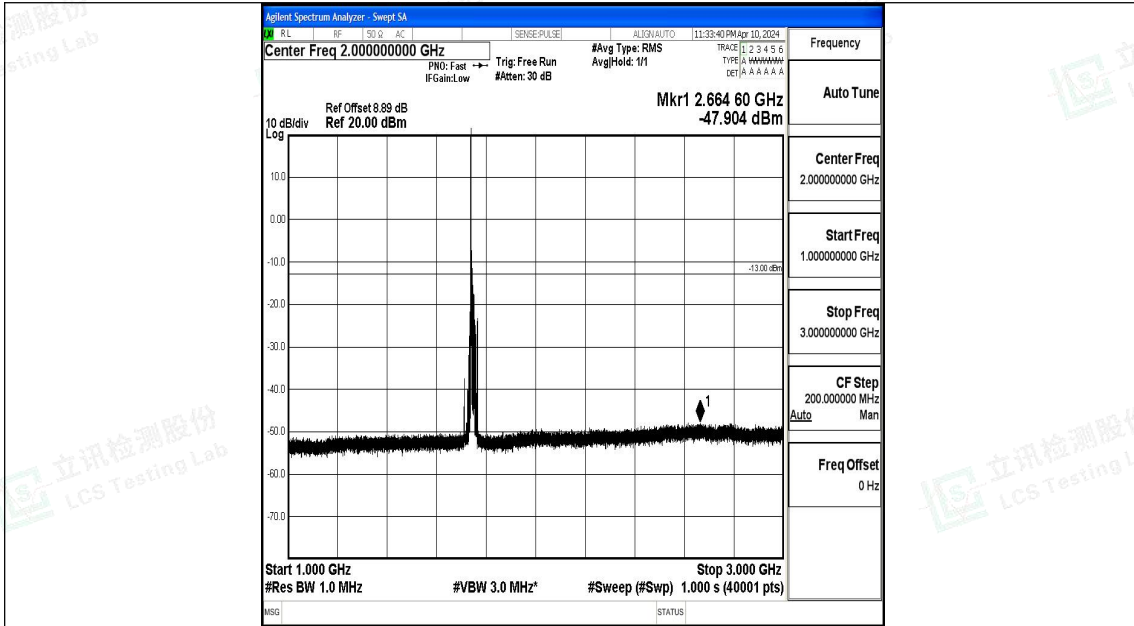

Band66_15MHz_16QAM_132322_1RB#0_30~1000_30~1000

Band66_15MHz_16QAM_132322_1RB#0_1000~3000_1000~3000