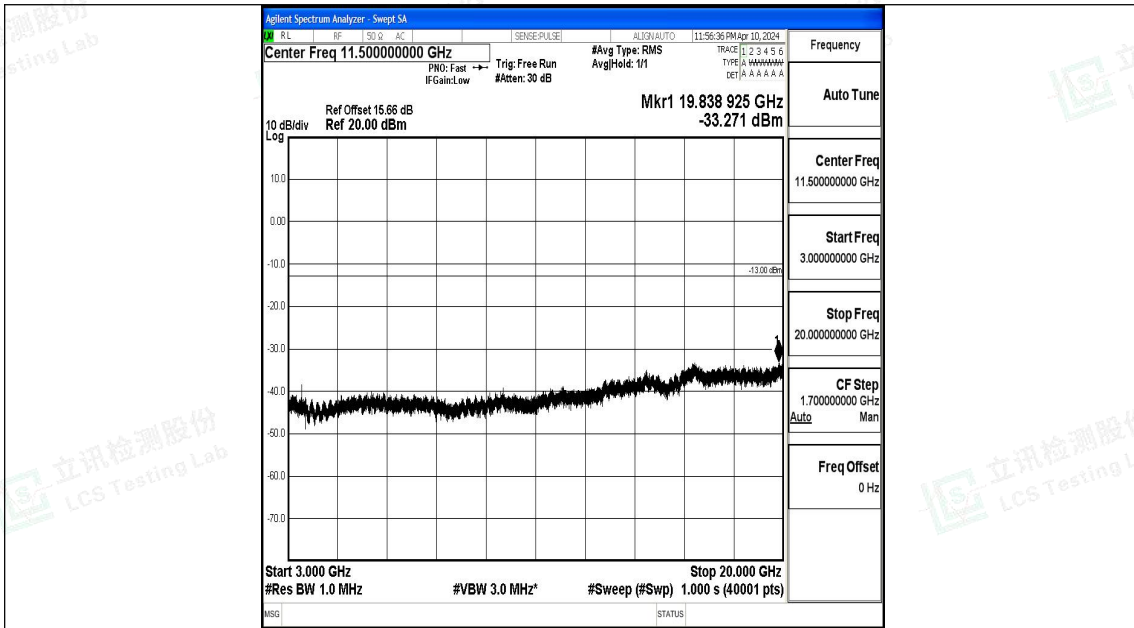

Band66_20MHz_16QAM_132072_1RB#0_3000~20000_3000~20000

Band66_20MHz_QPSK_132322_1RB#0_0.009~0.15_0.009~0.15

Band66_20MHz_QPSK_132322_1RB#0_0.15~30_0.15~30

Band66_20MHz_QPSK_132322_1RB#0_30~1000_30~1000

Band66_20MHz_QPSK_132322_1RB#0_1000~3000_1000~3000