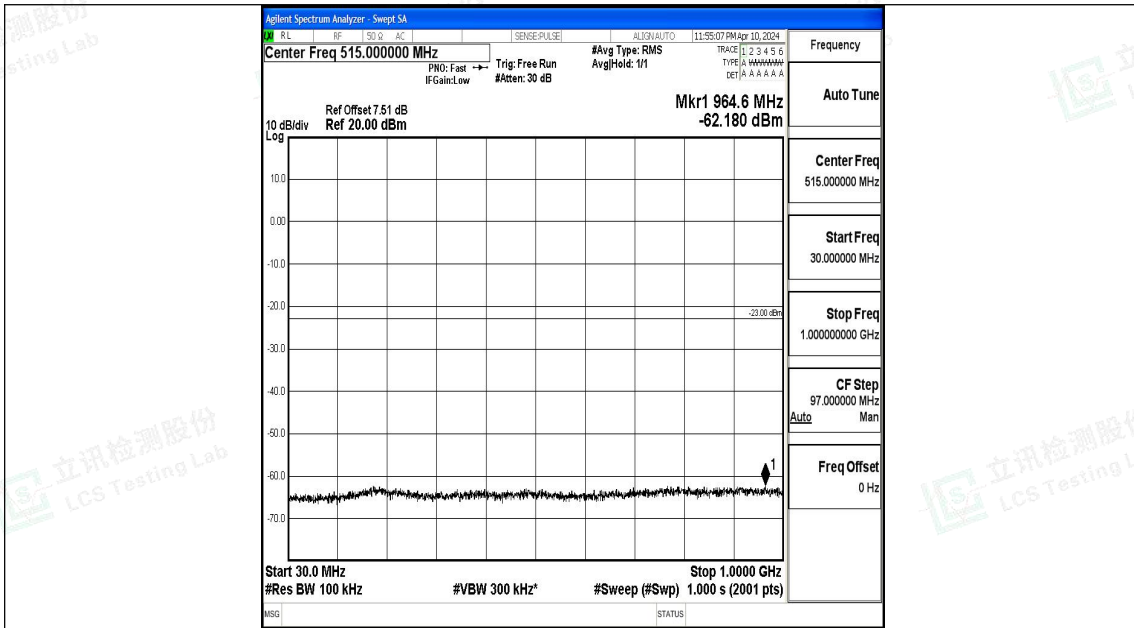

Band66_15MHz_16QAM_132597_1RB#0_1000~3000_1000~3000

Band66_15MHz_16QAM_132597_1RB#0_3000~20000_3000~20000

Band66_20MHz_QPSK_132072_1RB#0_0.009~0.15_0.009~0.15

Band66_20MHz_QPSK_132072_1RB#0_0.15~30_0.15~30