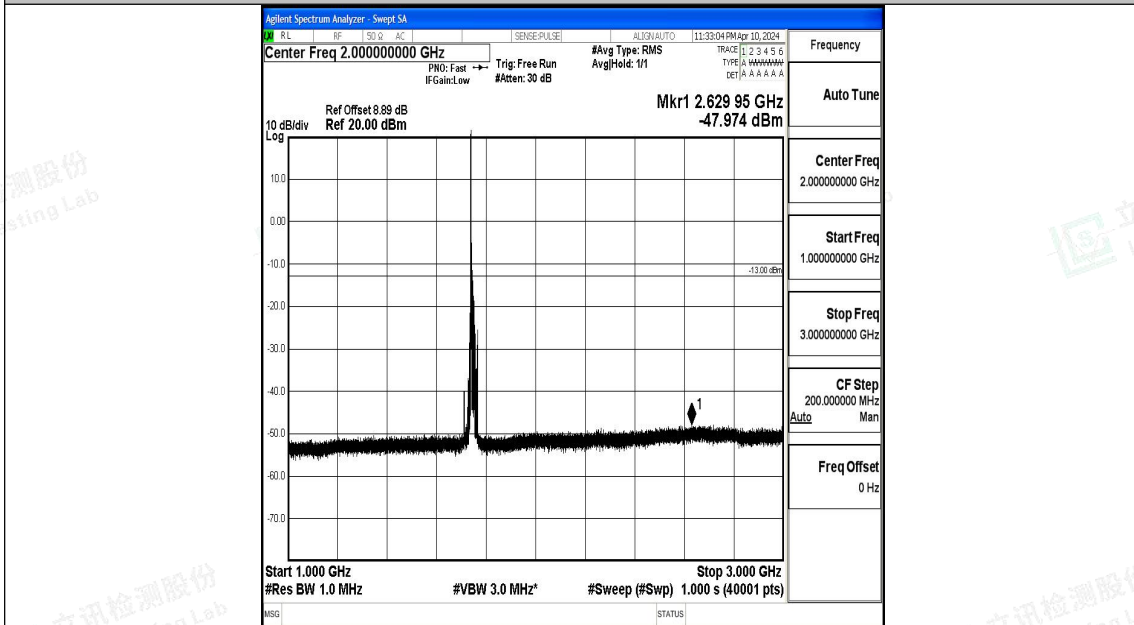

Band66_15MHz_QPSK_132322_1RB#0_0.009~0.15_0.009~0.15

Band66_15MHz_QPSK_132322_1RB#0_0.15~30_0.15~30

Band66_15MHz_QPSK_132322_1RB#0_30~1000_30~1000

Band66_15MHz_QPSK_132322_1RB#0_1000~3000_1000~3000

Band66_15MHz_16QAM_132322_1RB#0_0.15~30_0.15~30