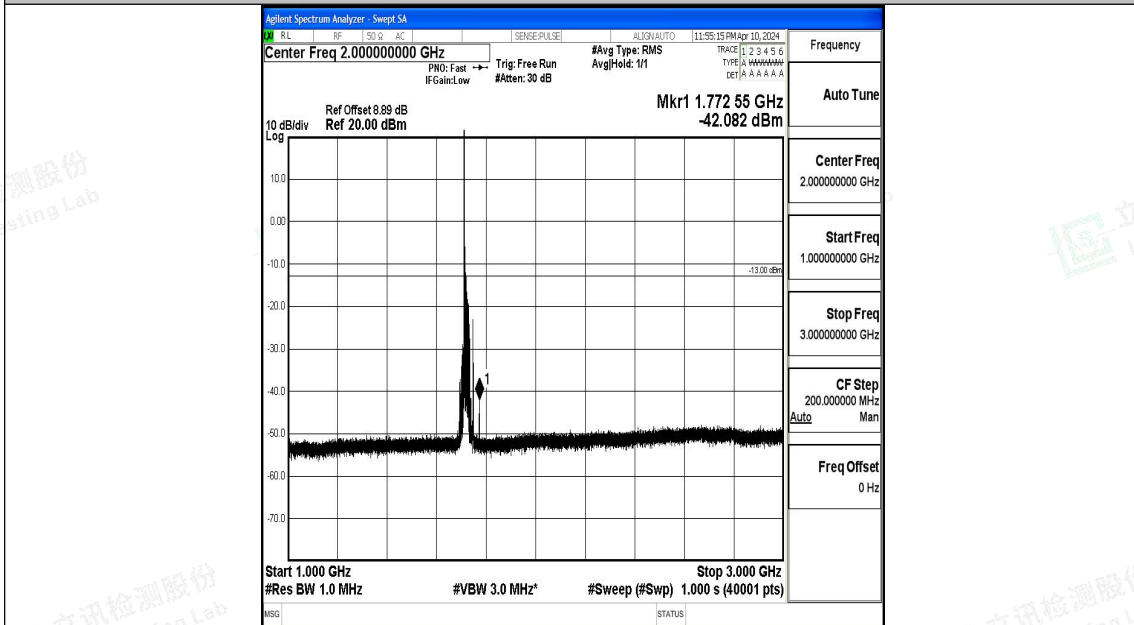

Band66_20MHz_QPSK_132072_1RB#0_30~1000_30~1000

Band66_20MHz_QPSK_132072_1RB#0_1000~3000_1000~3000