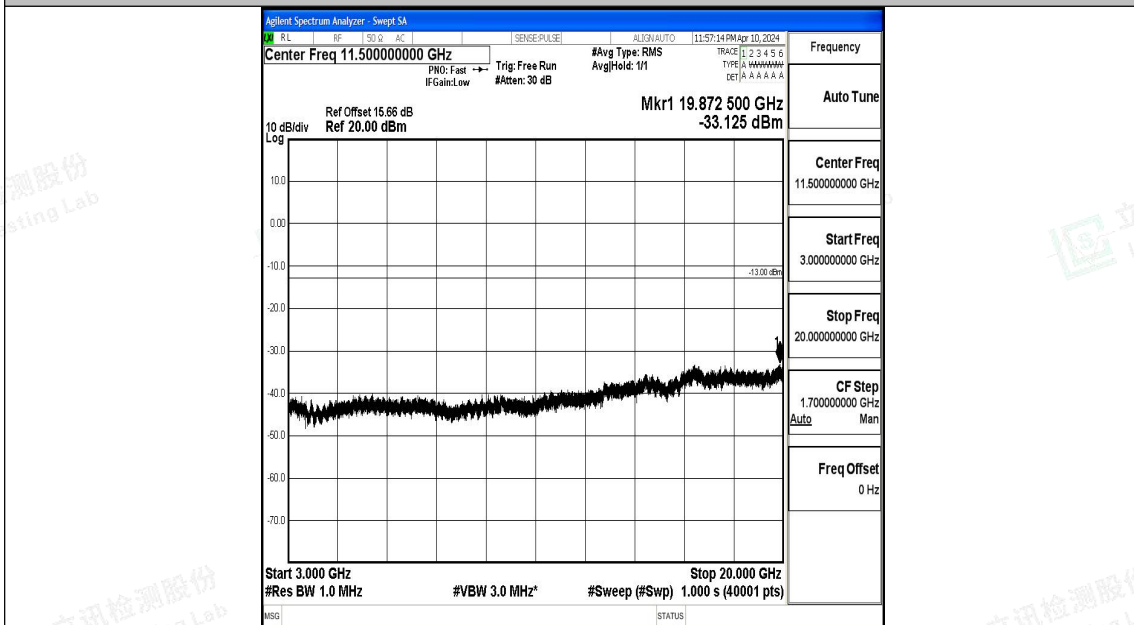

Band66_20MHz_16QAM_132322_1RB#0_0.15~30_0.15~30

Band66_20MHz_16QAM_132322_1RB#0_30~1000_30~1000

Band66_20MHz_16QAM_132322_1RB#0_1000~3000_1000~3000

Band66_20MHz_16QAM_132322_1RB#0_3000~20000_3000~20000

Band66_20MHz_QPSK_132572_1RB#0_0.009~0.15_0.009~0.15