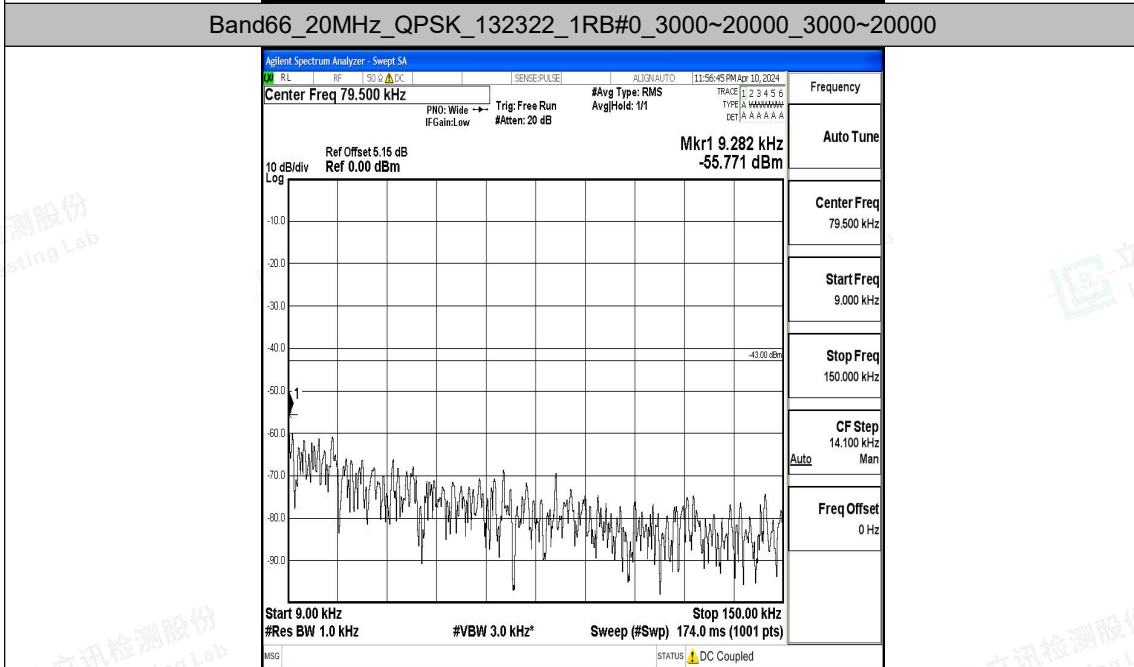

Band66_20MHz_16QAM_132072_1RB#0_3000~20000_3000~20000

Band66_20MHz_QPSK_132322_1RB#0_0.009~0.15_0.009~0.15

Band66_20MHz_QPSK_132322_1RB#0_0.15~30_0.15~30

Band66_20MHz_QPSK_132322_1RB#0_30~1000_30~1000

Band66_20MHz_QPSK_132322_1RB#0_1000~3000_1000~3000