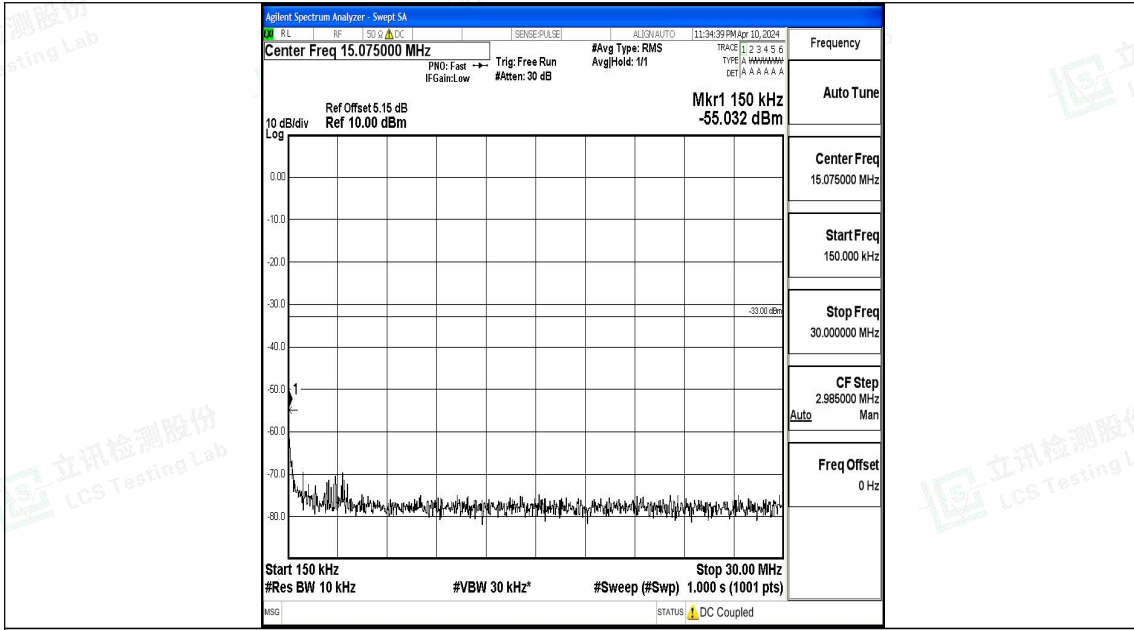

Band66_15MHz_QPSK_132597_1RB#0_0.15~30_0.15~30

Band66_15MHz_QPSK_132597_1RB#0_30~1000_30~1000

Band66_15MHz_QPSK_132597_1RB#0_1000~3000_1000~3000

Band66_15MHz_16QAM_132597_1RB#0_0.15~30_0.15~30

Band66_15MHz_16QAM_132597_1RB#0_30~1000_30~1000