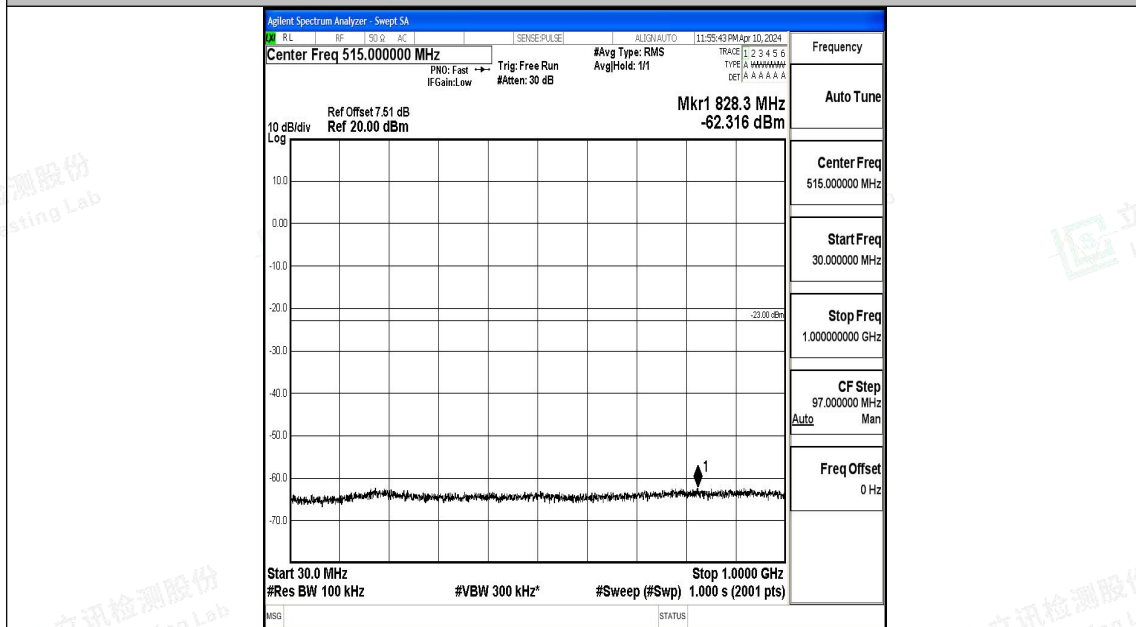

Band66_20MHz_QPSK_132072_1RB#0_30~1000_30~1000

Band66_20MHz_QPSK_132072_1RB#0_1000~3000_1000~3000

Band66_20MHz_16QAM_132072_1RB#0_0.15~30_0.15~30

Band66_20MHz_16QAM_132072_1RB#0_30~1000_30~1000

Band66_20MHz_16QAM_132072_1RB#0_1000~3000_1000~3000