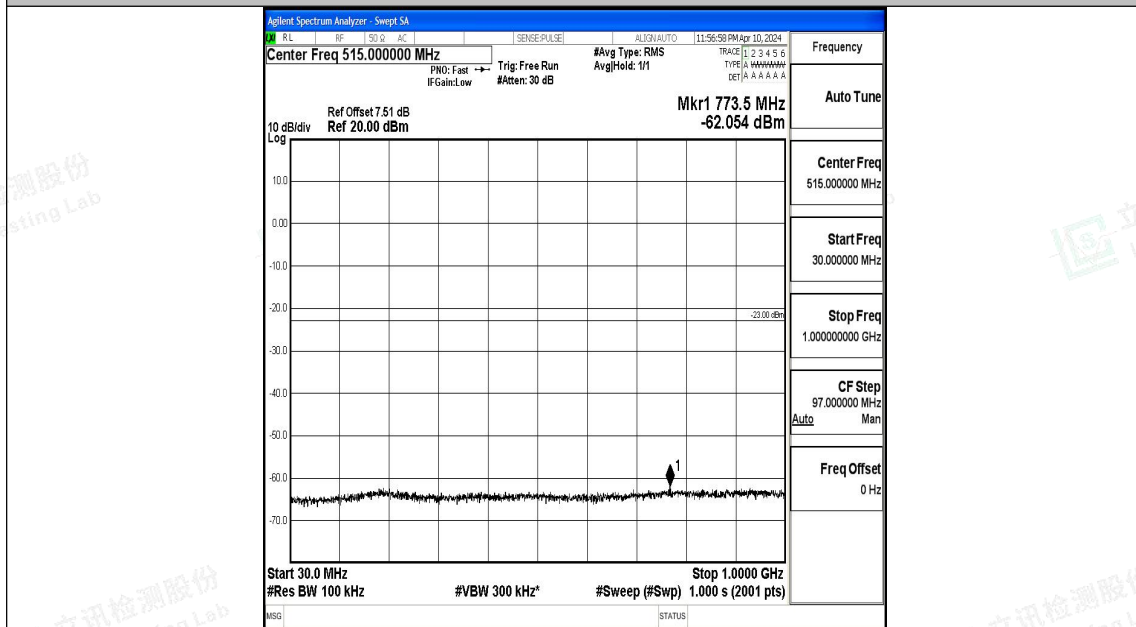

Band66_20MHz_16QAM_132322_1RB#0_0.15~30_0.15~30

Band66_20MHz_16QAM_132322_1RB#0_30~1000_30~1000