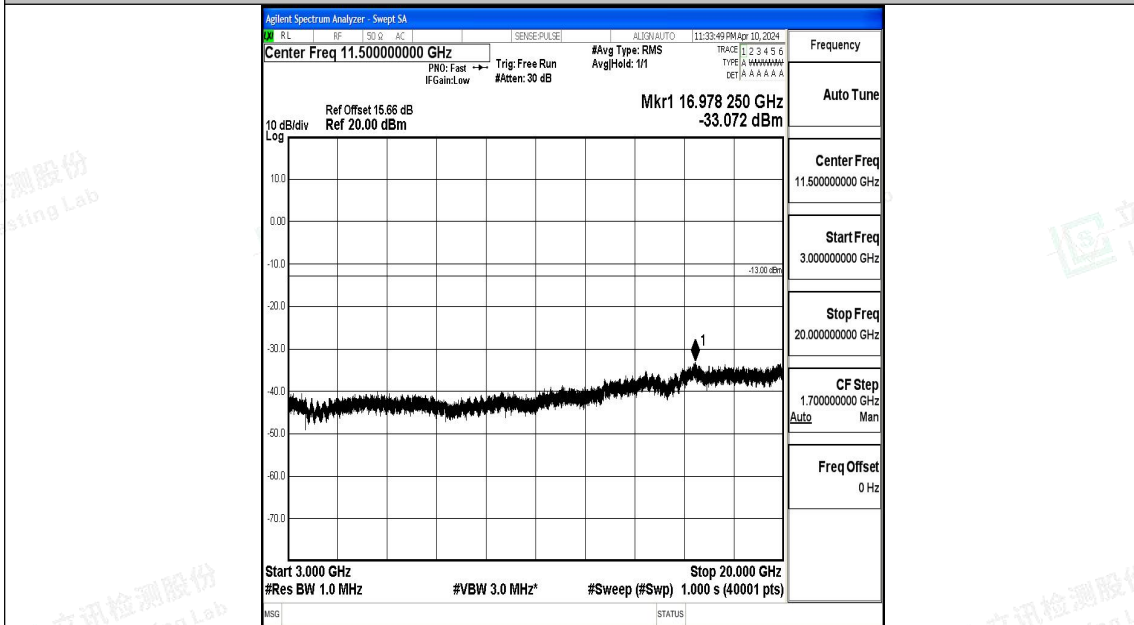

Band66_15MHz_16QAM_132322_1RB#0_1000~3000_1000~3000

Band66_15MHz_16QAM_132322_1RB#0_3000~20000_3000~20000