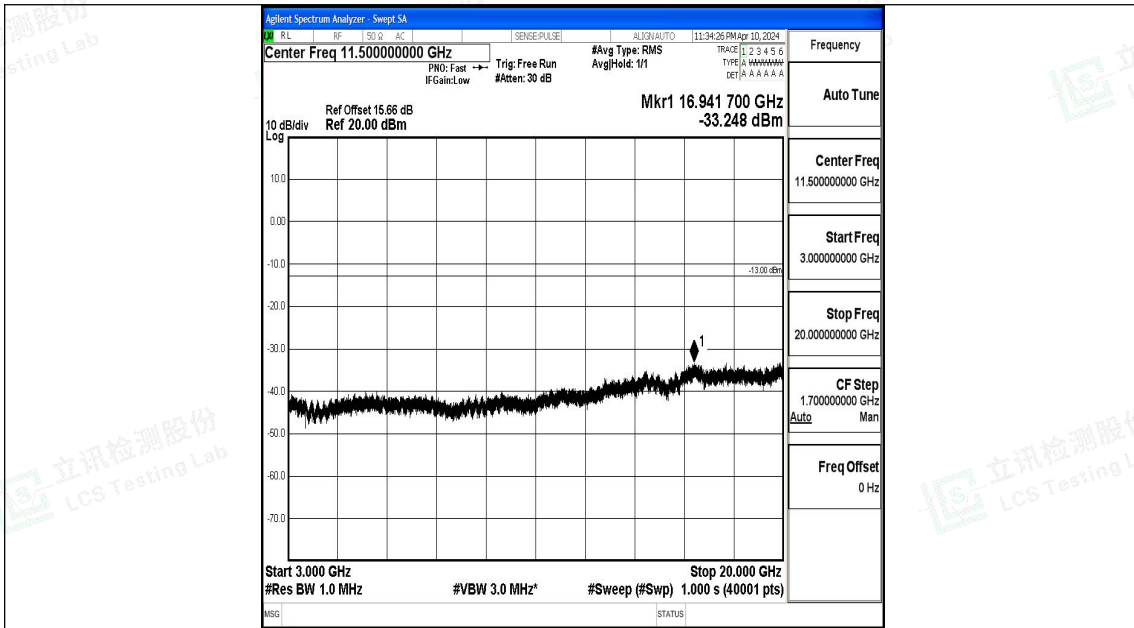

Band66_15MHz_QPSK_132597_1RB#0_0.15~30_0.15~30

Band66_15MHz_QPSK_132597_1RB#0_30~1000_30~1000

Band66_15MHz_QPSK_132597_1RB#0_1000~3000_1000~3000

Band66_15MHz_16QAM_132597_1RB#0_0.15~30_0.15~30

Band66_15MHz_16QAM_132597_1RB#0_30~1000_30~1000