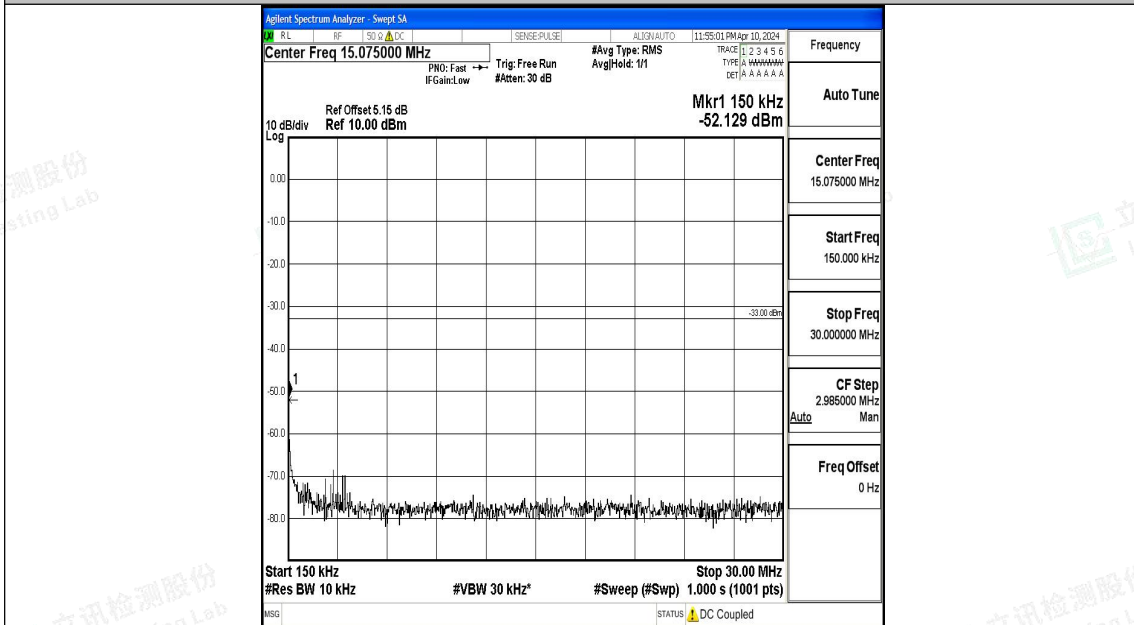

Band66_15MHz_16QAM_132597_1RB#0_1000~3000_1000~3000

Band66_15MHz_16QAM_132597_1RB#0_3000~20000_3000~20000

Band66_20MHz_QPSK_132072_1RB#0_0.009~0.15_0.009~0.15

Band66_20MHz_QPSK_132072_1RB#0_0.15~30_0.15~30