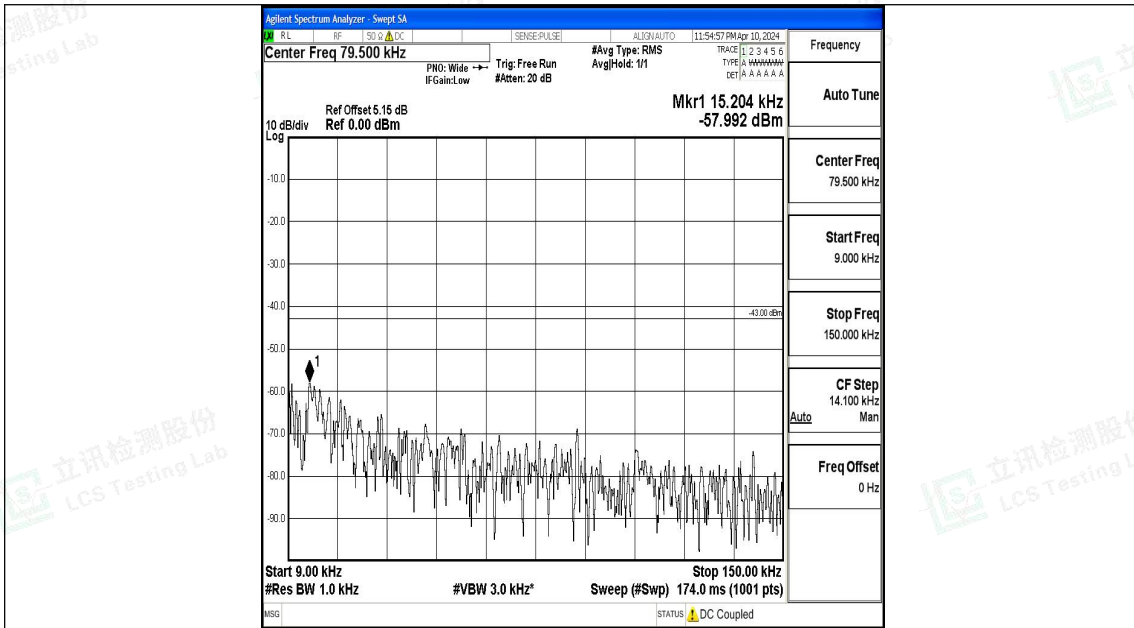

Band66_15MHz_16QAM_132597_1RB#0_3000~20000_3000~20000

Band66_20MHz_QPSK_132072_1RB#0_0.009~0.15_0.009~0.15