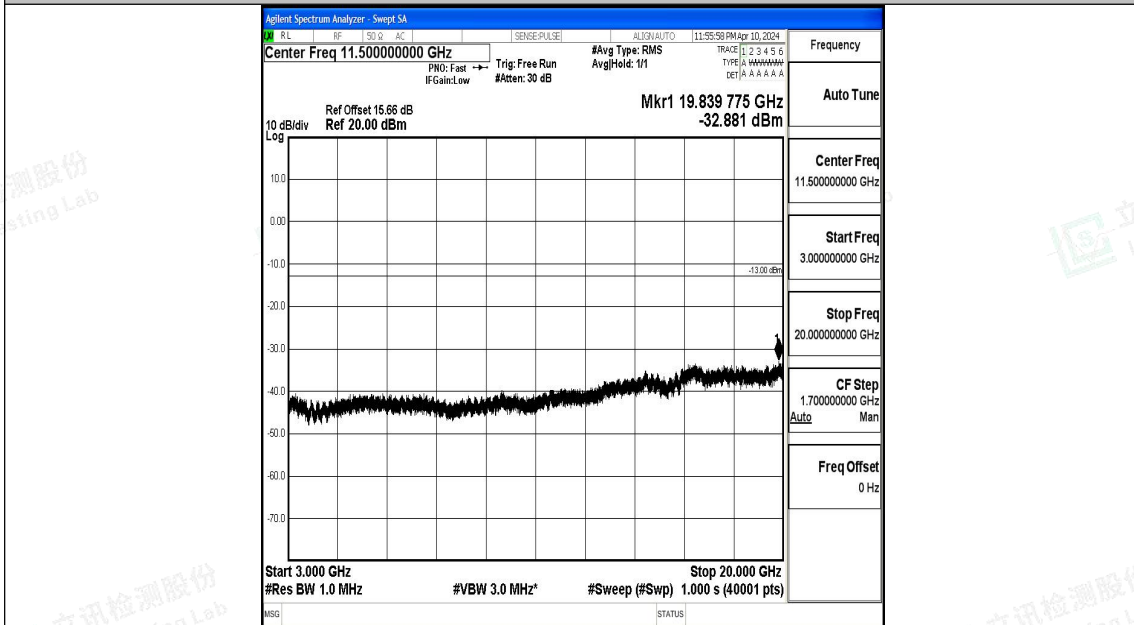

Band66_20MHz_QPSK_132072_1RB#0_30~1000_30~1000

Band66_20MHz_QPSK_132072_1RB#0_1000~3000_1000~3000

Band66_20MHz_16QAM_132072_1RB#0_0.15~30_0.15~30

Band66_20MHz_16QAM_132072_1RB#0_30~1000_30~1000

Band66_20MHz_16QAM_132072_1RB#0_1000~3000_1000~3000