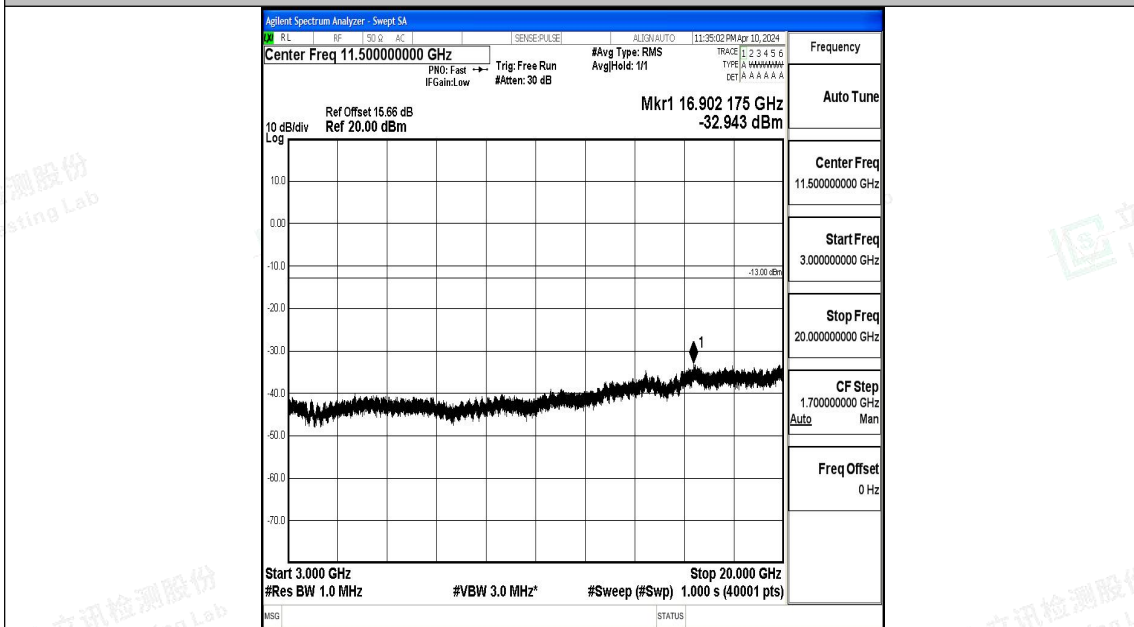

Band66_15MHz_16QAM_132597_1RB#0_1000~3000_1000~3000

Band66_15MHz_16QAM_132597_1RB#0_3000~20000_3000~20000