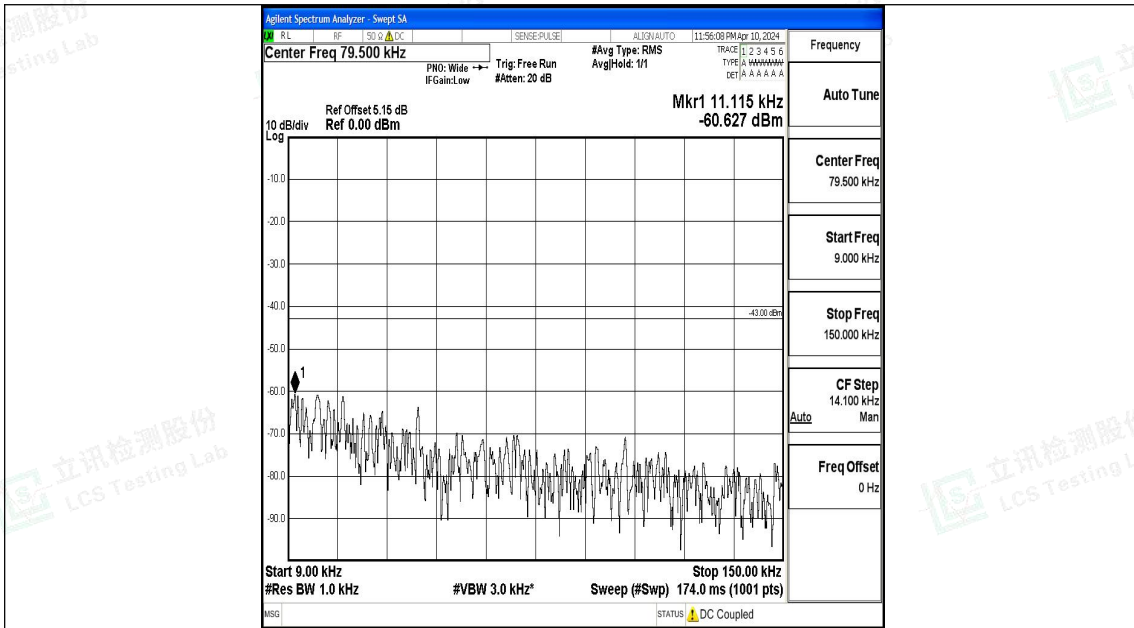

Band66_20MHz_16QAM_132072_1RB#0_3000~20000_3000~20000

Band66_20MHz_QPSK_132322_1RB#0_0.009~0.15_0.009~0.15