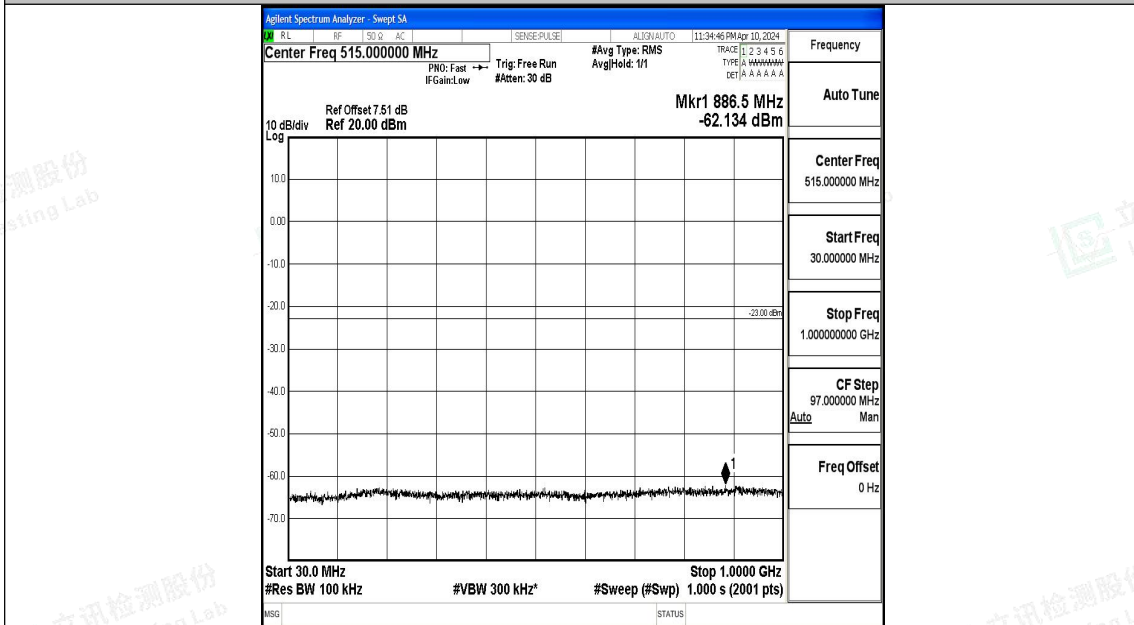

Band66_15MHz_QPSK_132597_1RB#0_0.15~30_0.15~30

Band66_15MHz_QPSK_132597_1RB#0_30~1000_30~1000

Band66_15MHz_QPSK_132597_1RB#0_1000~3000_1000~3000

Band66_15MHz_16QAM_132597_1RB#0_0.15~30_0.15~30

Band66_15MHz_16QAM_132597_1RB#0_30~1000_30~1000