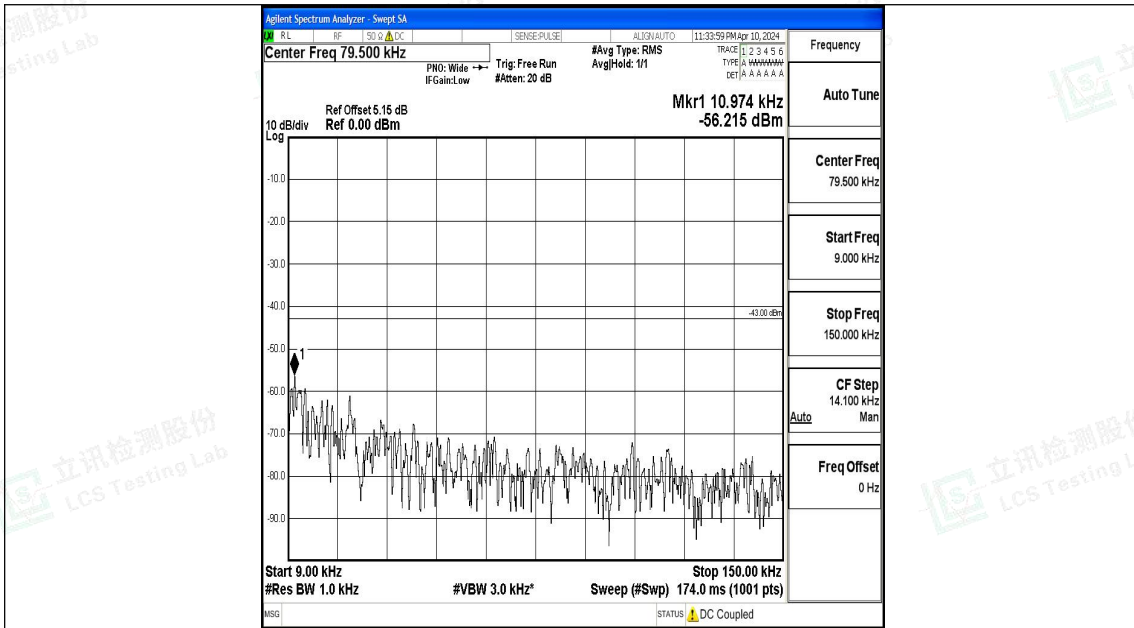

Band66_15MHz_16QAM_132322_1RB#0_30~1000_30~1000

Band66_15MHz_16QAM_132322_1RB#0_1000~3000_1000~3000

Band66_15MHz_16QAM_132322_1RB#0_3000~20000_3000~20000

Band66_15MHz_QPSK_132597_1RB#0_0.009~0.15_0.009~0.15