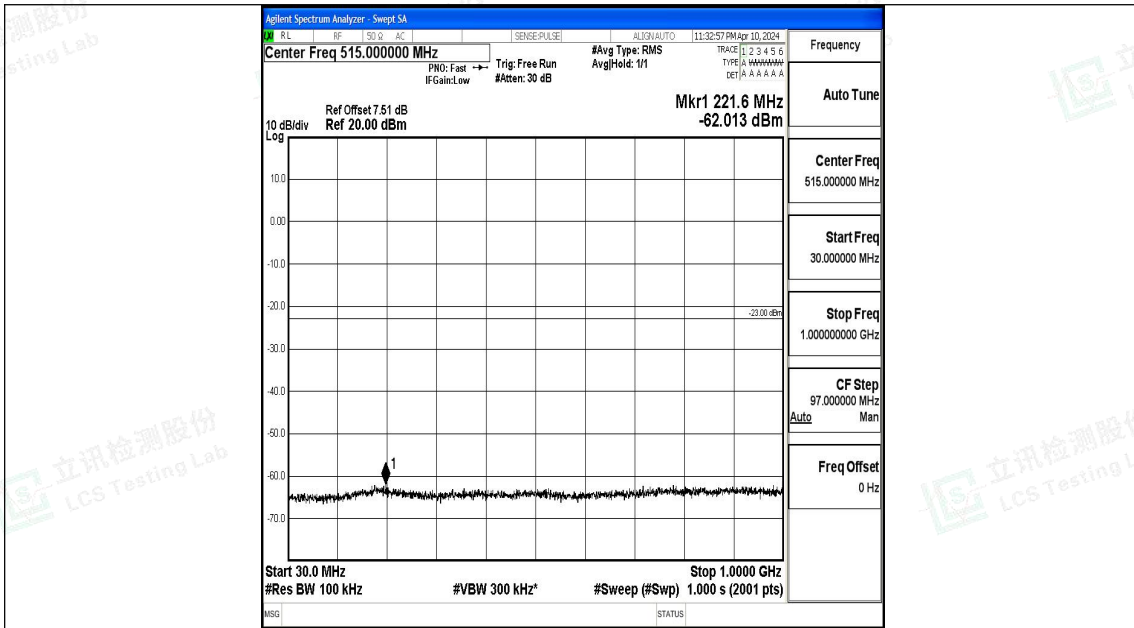

Band66_15MHz_QPSK_132322_1RB#0_0.009~0.15_0.009~0.15

Band66_15MHz_QPSK_132322_1RB#0_0.15~30_0.15~30

Band66_15MHz_QPSK_132322_1RB#0_30~1000_30~1000

Band66_15MHz_QPSK_132322_1RB#0_1000~3000_1000~3000

Band66_15MHz_16QAM_132322_1RB#0_0.15~30_0.15~30