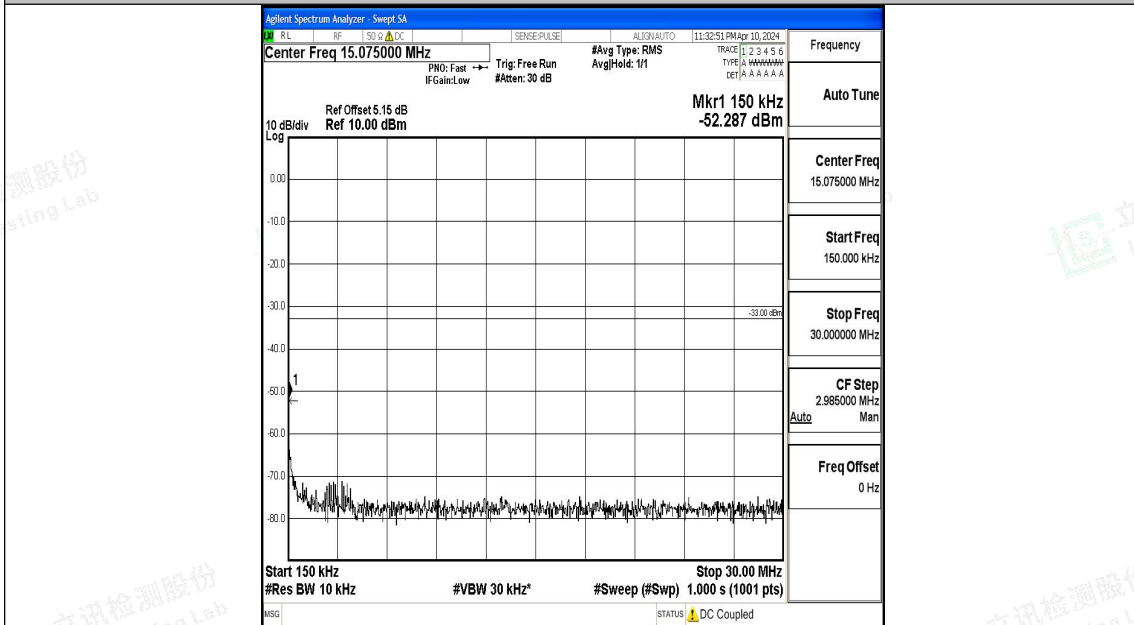

Band66_15MHz_QPSK_132322_1RB#0_0.009~0.15_0.009~0.15

Band66_15MHz_QPSK_132322_1RB#0_0.15~30_0.15~30

Band66_15MHz_QPSK_132322_1RB#0_30~1000_30~1000

Band66_15MHz_QPSK_132322_1RB#0_1000~3000_1000~3000

Band66_15MHz_16QAM_132322_1RB#0_0.15~30_0.15~30