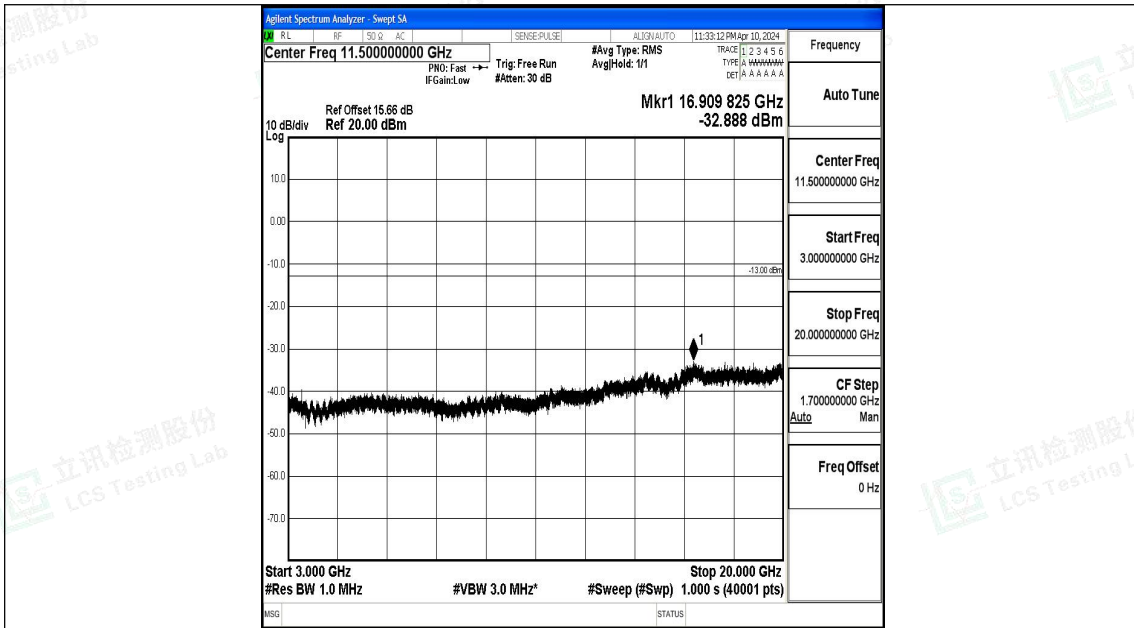

Band66_15MHz_QPSK_132322_1RB#0_0.009~0.15_0.009~0.15

Band66_15MHz_QPSK_132322_1RB#0_0.15~30_0.15~30

Band66_15MHz_QPSK_132322_1RB#0_30~1000_30~1000

Band66_15MHz_QPSK_132322_1RB#0_1000~3000_1000~3000

Band66_15MHz_16QAM_132322_1RB#0_0.15~30_0.15~30