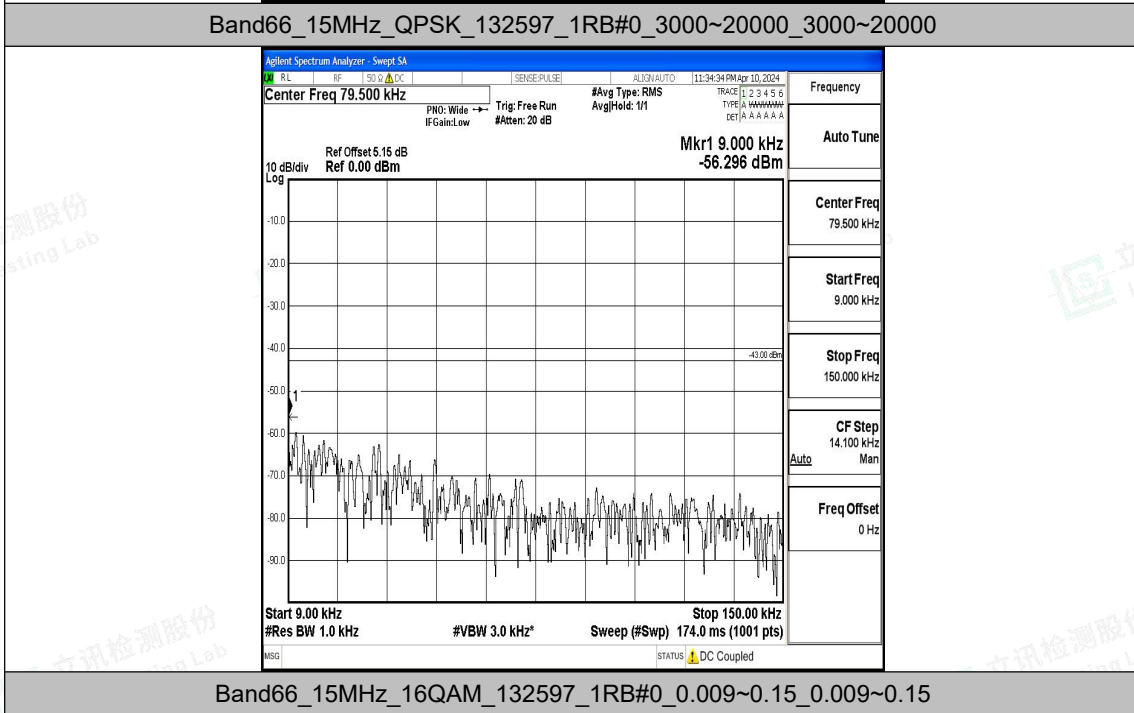

Band66_15MHz_QPSK_132597_1RB#0_0.15~30_0.15~30

Band66_15MHz_QPSK_132597_1RB#0_30~1000_30~1000

Band66_15MHz_QPSK_132597_1RB#0_1000~3000_1000~3000

Band66_15MHz_16QAM_132597_1RB#0_0.15~30_0.15~30

Band66_15MHz_16QAM_132597_1RB#0_30~1000_30~1000