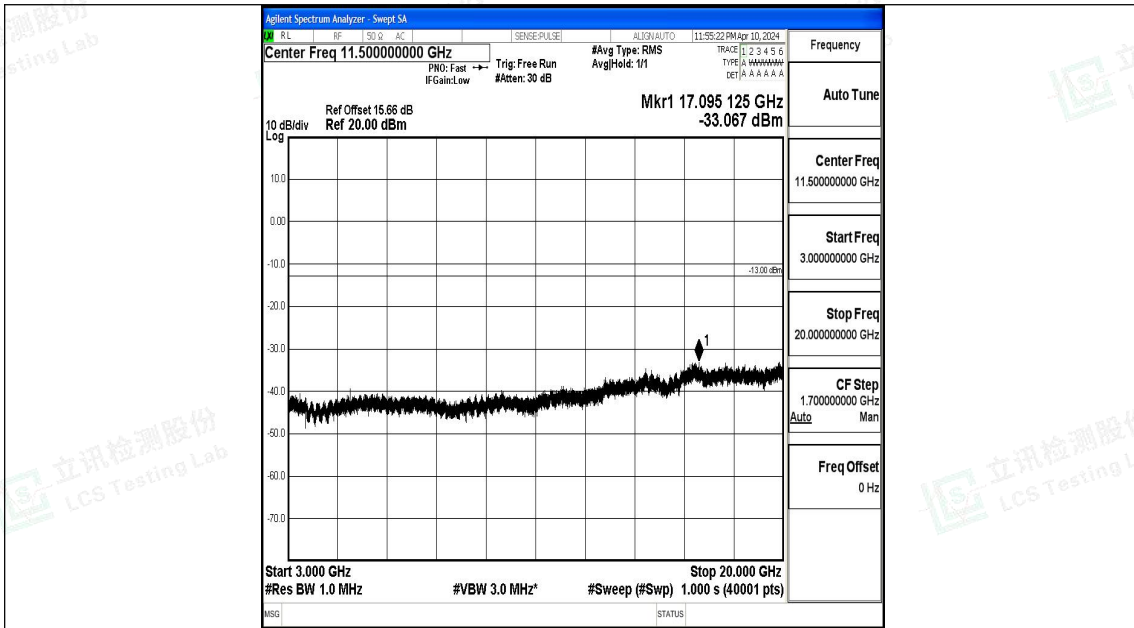

Band66_20MHz_QPSK_132072_1RB#0_1000~3000_1000~3000