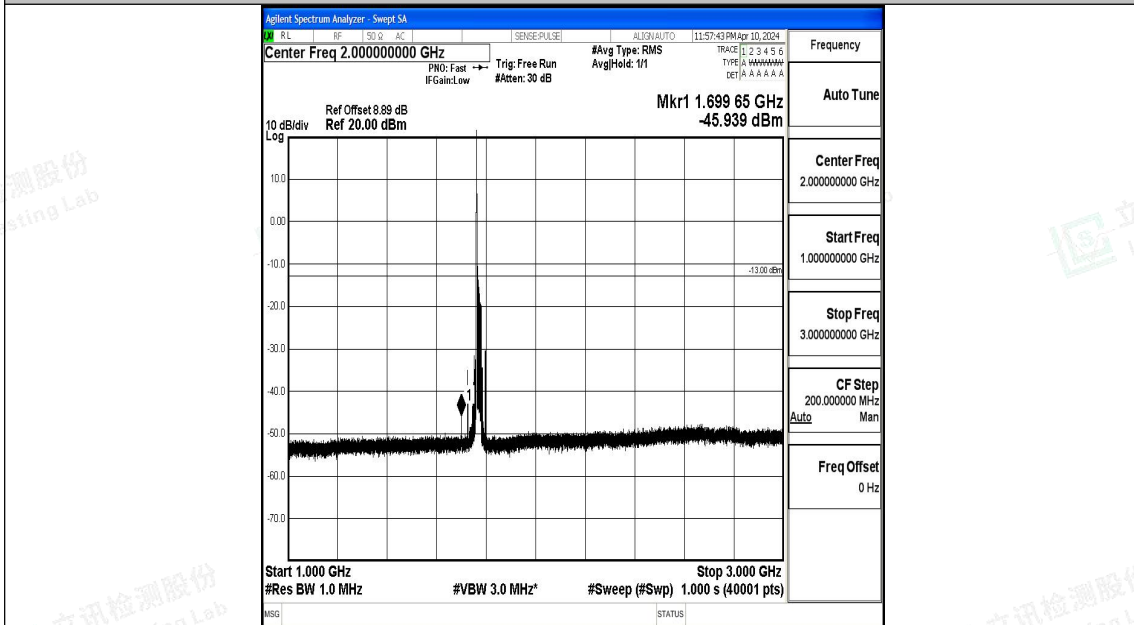

Band66_20MHz_QPSK_132572_1RB#0_30~1000_30~1000

Band66_20MHz_QPSK_132572_1RB#0_1000~3000_1000~3000