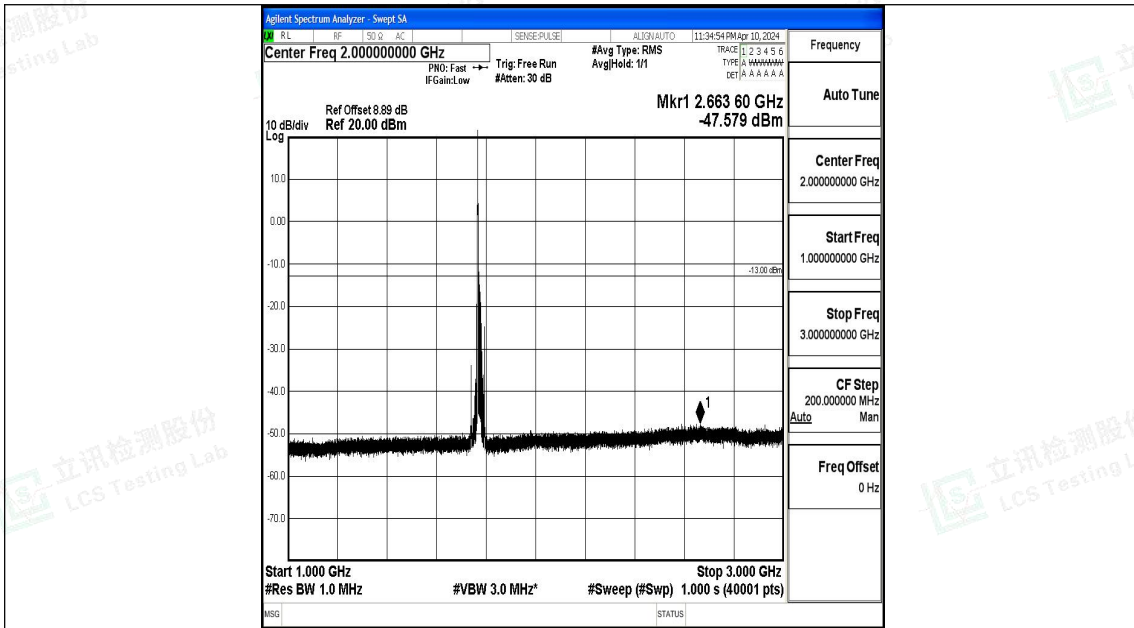

Band66_15MHz_QPSK_132597_1RB#0_0.15~30_0.15~30

Band66_15MHz_QPSK_132597_1RB#0_30~1000_30~1000

Band66_15MHz_QPSK_132597_1RB#0_1000~3000_1000~3000

Band66_15MHz_16QAM_132597_1RB#0_0.15~30_0.15~30

Band66_15MHz_16QAM_132597_1RB#0_30~1000_30~1000