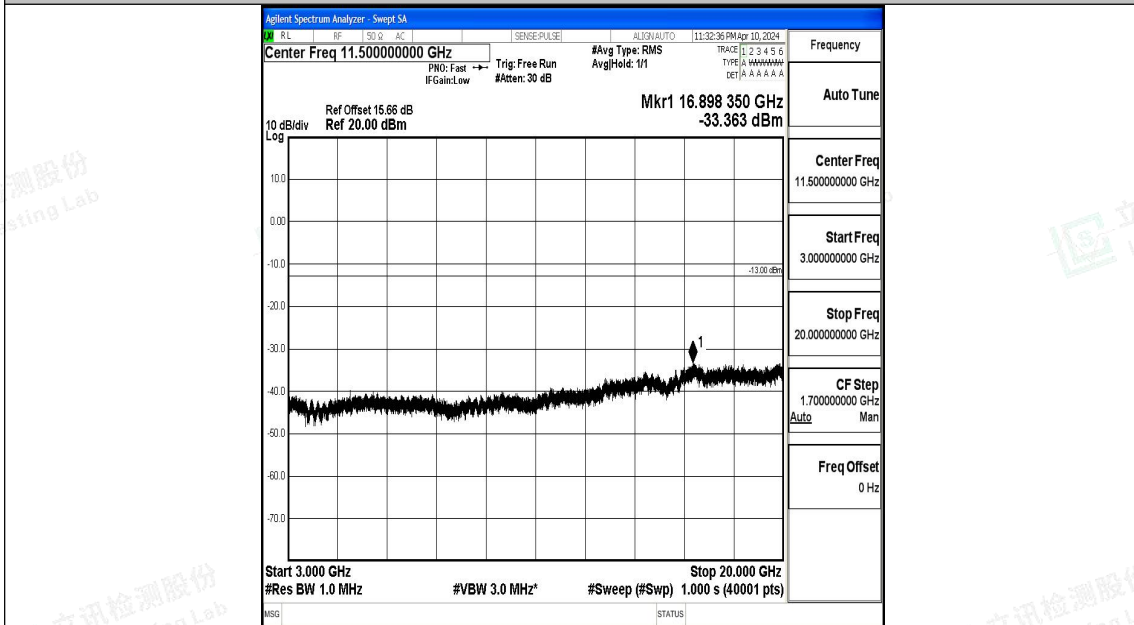

Band66_15MHz_16QAM_132047_1RB#0_1000~3000_1000~3000

Band66_15MHz_16QAM_132047_1RB#0_3000~20000_3000~20000