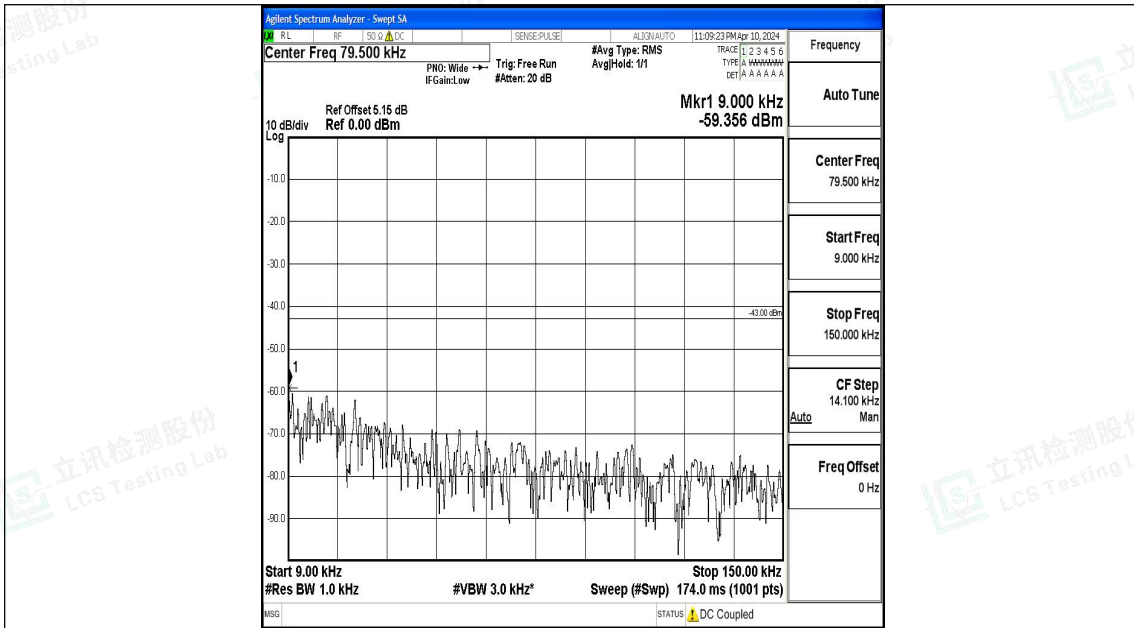

Band66_10MHz_16QAM_132022_1RB#0_3000~20000_3000~20000

Band66_10MHz_QPSK_132322_1RB#0_0.009~0.15_0.009~0.15