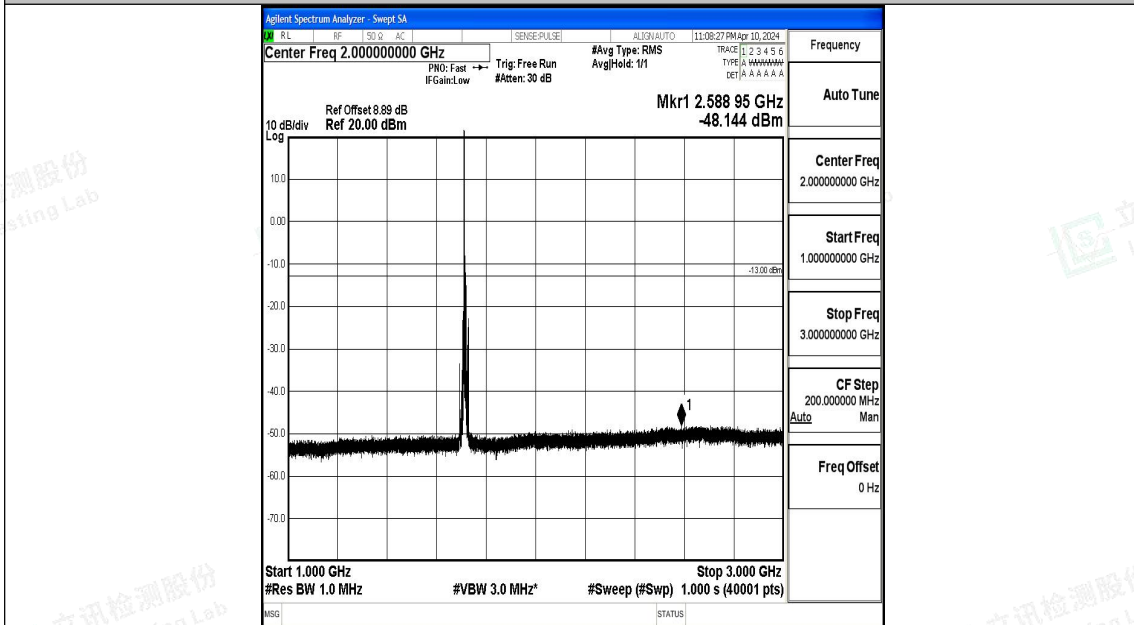

Band66_10MHz_QPSK_132022_1RB#0_30~1000_30~1000

Band66_10MHz_QPSK_132022_1RB#0_1000~3000_1000~3000