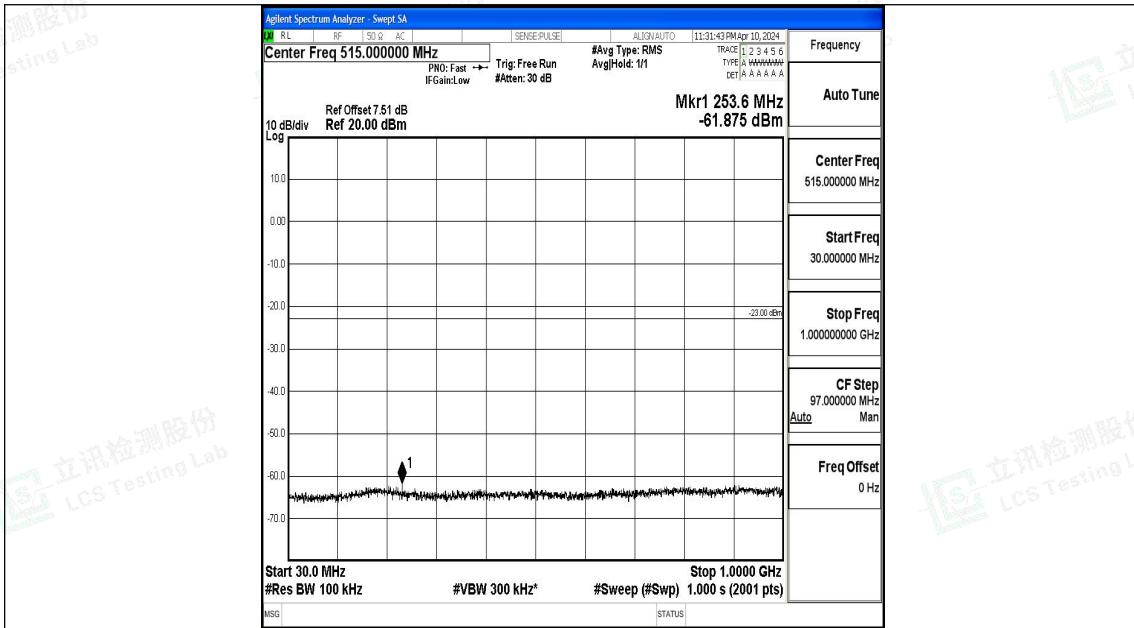

Band66_15MHz_QPSK_132047_1RB#0_0.15~30_0.15~30

Band66_15MHz_QPSK_132047_1RB#0_30~1000_30~1000