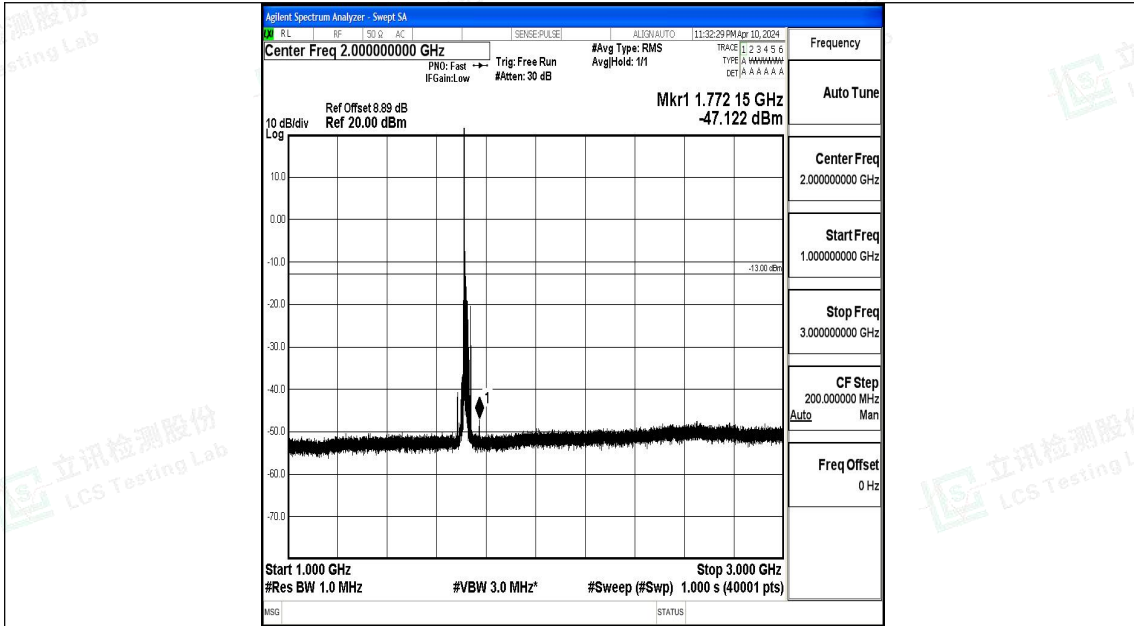

Band66_15MHz_QPSK_132047_1RB#0_0.15~30_0.15~30

Band66_15MHz_QPSK_132047_1RB#0_30~1000_30~1000

Band66_15MHz_QPSK_132047_1RB#0_1000~3000_1000~3000

Band66_15MHz_16QAM_132047_1RB#0_0.15~30_0.15~30

Band66_15MHz_16QAM_132047_1RB#0_30~1000_30~1000