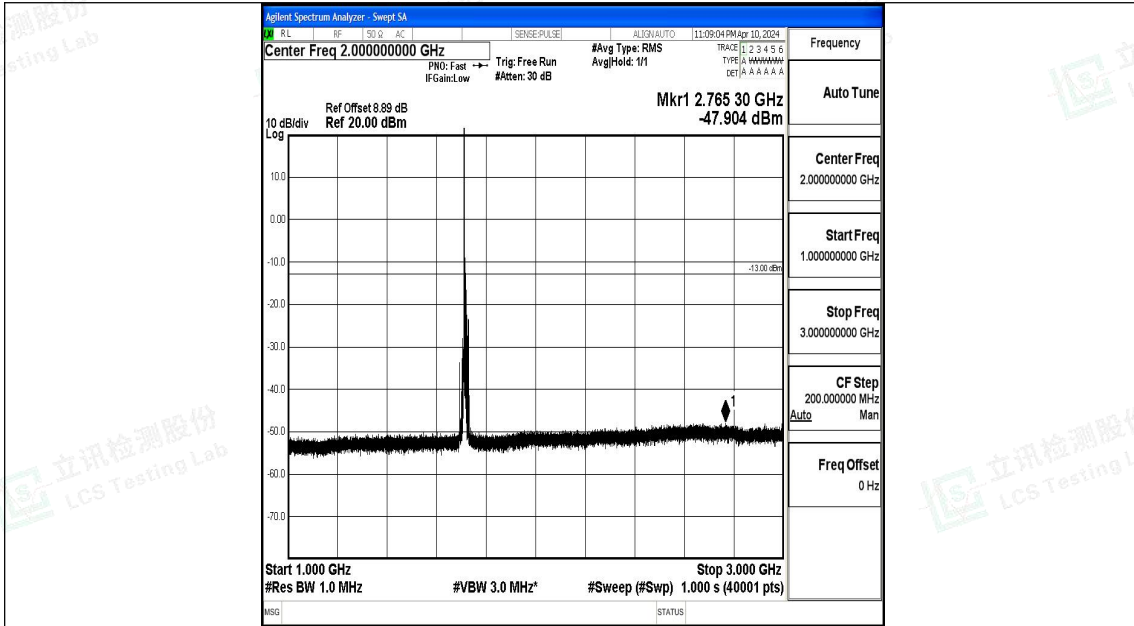

Band66_10MHz_QPSK_132022_1RB#0_30~1000_30~1000

Band66_10MHz_QPSK_132022_1RB#0_1000~3000_1000~3000

Band66_10MHz_16QAM_132022_1RB#0_0.15~30_0.15~30

Band66_10MHz_16QAM_132022_1RB#0_30~1000_30~1000

Band66_10MHz_16QAM_132022_1RB#0_1000~3000_1000~3000