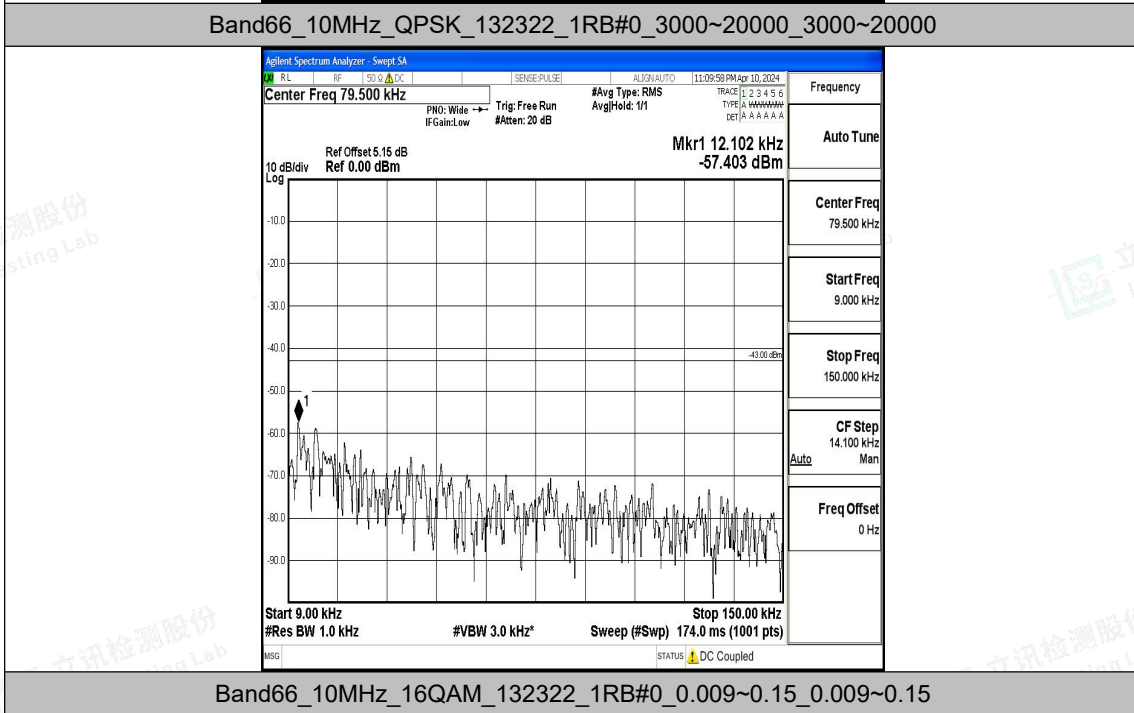

Band66_10MHz_16QAM_132022_1RB#0_3000~20000_3000~20000

Band66_10MHz_QPSK_132322_1RB#0_0.009~0.15_0.009~0.15

Band66_10MHz_QPSK_132322_1RB#0_0.15~30_0.15~30

Band66_10MHz_QPSK_132322_1RB#0_30~1000_30~1000

Band66_10MHz_QPSK_132322_1RB#0_1000~3000_1000~3000