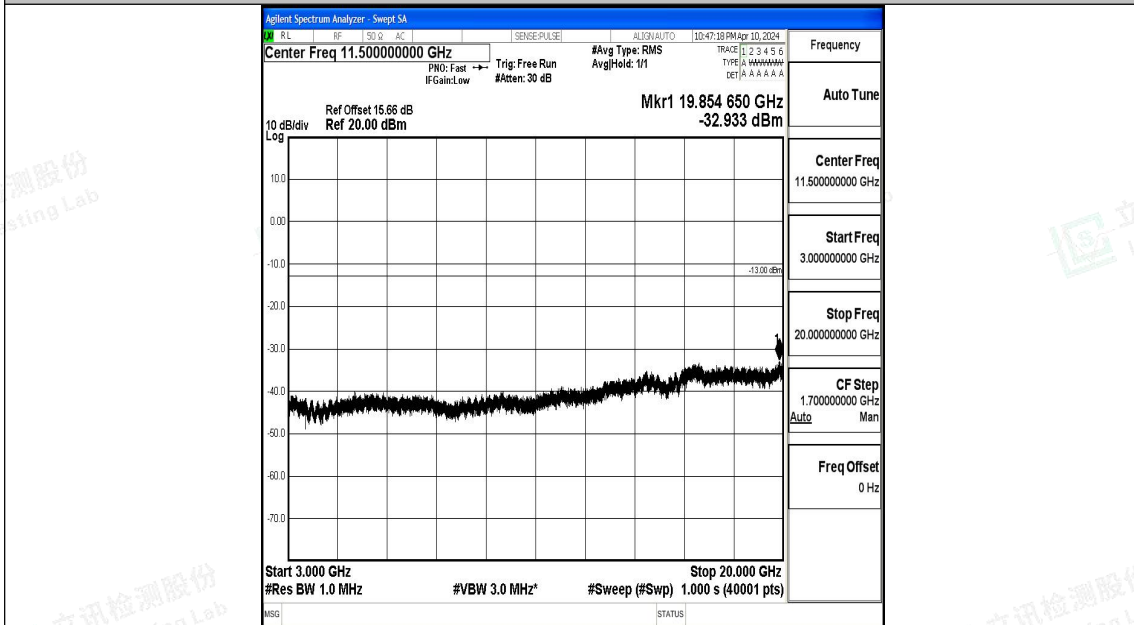

Band66_5MHz_16QAM_132647_1RB#0_1000~3000_1000~3000

Band66_5MHz_16QAM_132647_1RB#0_3000~20000_3000~20000

Band66_10MHz_QPSK_132022_1RB#0_0.009~0.15_0.009~0.15

Band66_10MHz_QPSK_132022_1RB#0_0.15~30_0.15~30