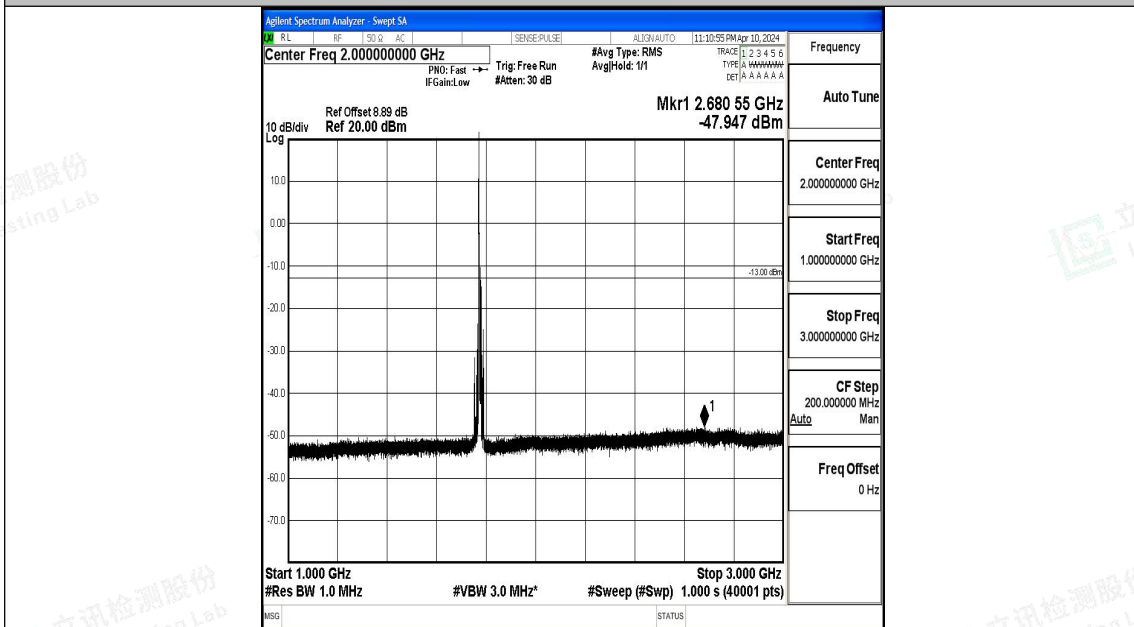

Band66_10MHz_QPSK_132622_1RB#0_30~1000_30~1000

Band66_10MHz_QPSK_132622_1RB#0_1000~3000_1000~3000