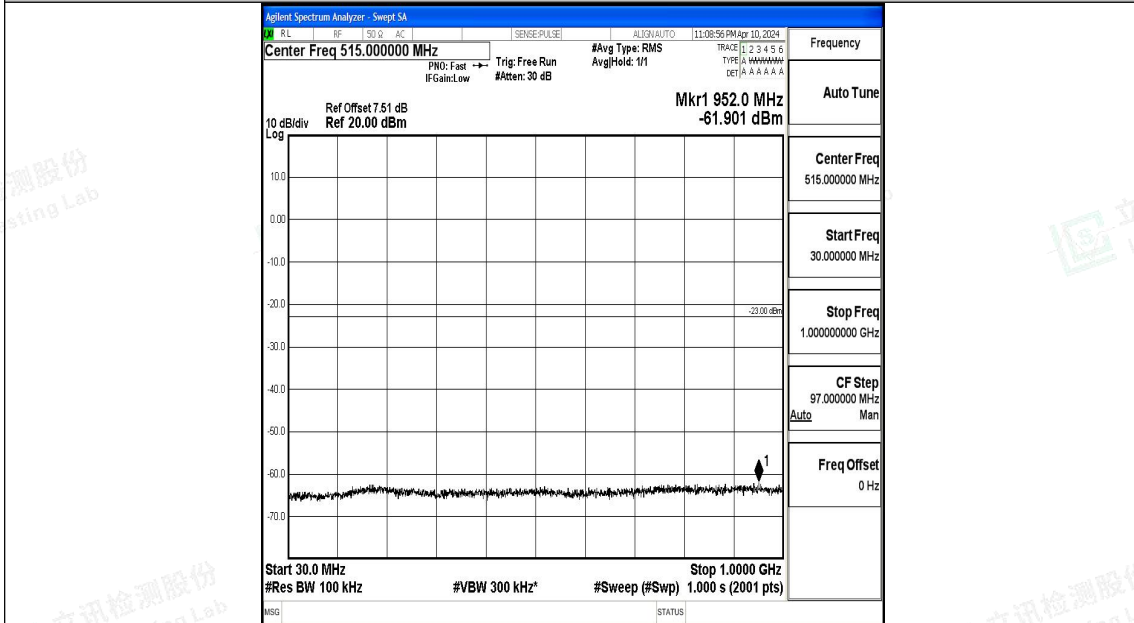

Band66_10MHz_QPSK_132022_1RB#0_30~1000_30~1000

Band66_10MHz_QPSK_132022_1RB#0_1000~3000_1000~3000

Band66_10MHz_16QAM_132022_1RB#0_0.15~30_0.15~30

Band66_10MHz_16QAM_132022_1RB#0_30~1000_30~1000

Band66_10MHz_16QAM_132022_1RB#0_1000~3000_1000~3000