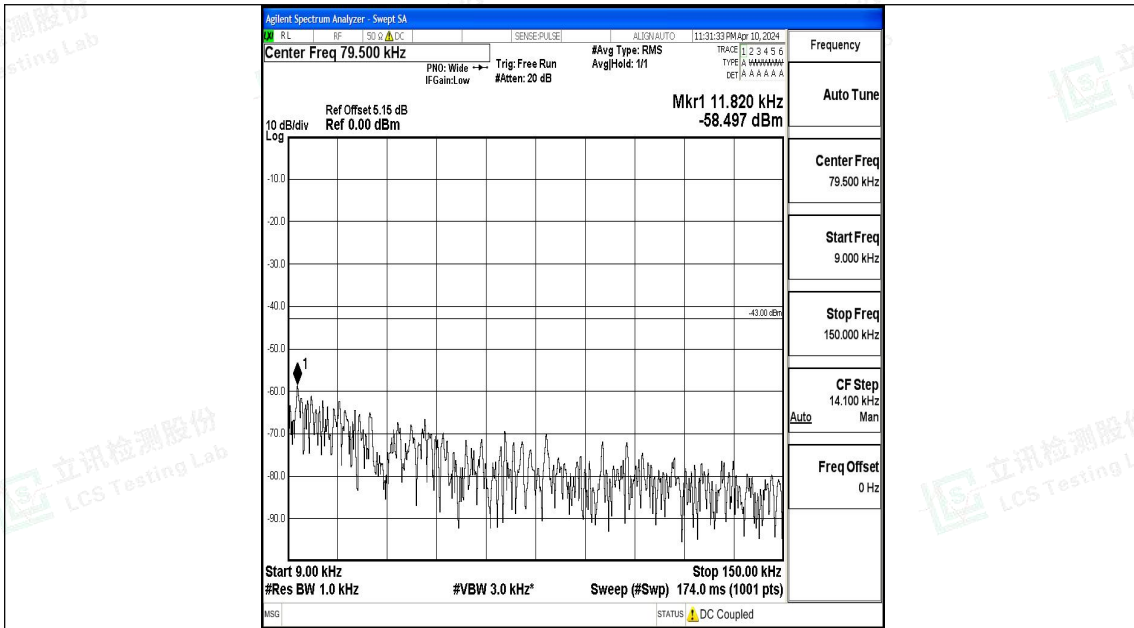

Band66_10MHz_16QAM_132622_1RB#0_0.15~30_0.15~30

Band66_10MHz_16QAM_132622_1RB#0_30~1000_30~1000

Band66_10MHz_16QAM_132622_1RB#0_1000~3000_1000~3000

Band66_10MHz_16QAM_132622_1RB#0_3000~20000_3000~20000

Band66_15MHz_QPSK_132047_1RB#0_0.009~0.15_0.009~0.15