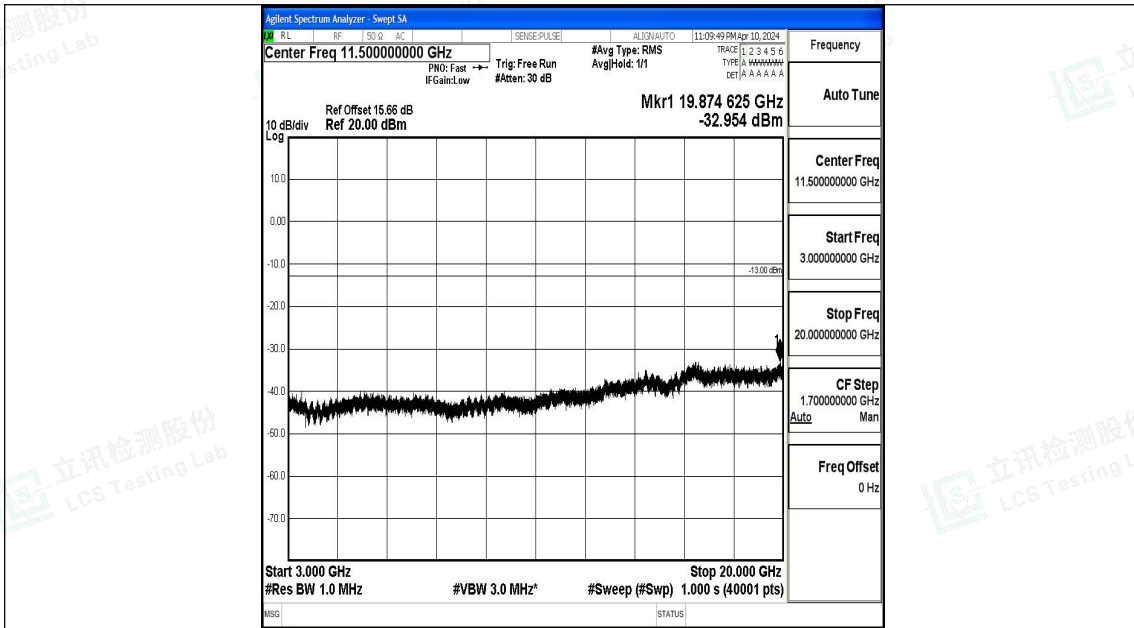

Band66_10MHz_16QAM_132022_1RB#0_3000~20000_3000~20000

Band66_10MHz_QPSK_132322_1RB#0_0.009~0.15_0.009~0.15

Band66_10MHz_QPSK_132322_1RB#0_0.15~30_0.15~30

Band66_10MHz_QPSK_132322_1RB#0_30~1000_30~1000

Band66_10MHz_QPSK_132322_1RB#0_1000~3000_1000~3000