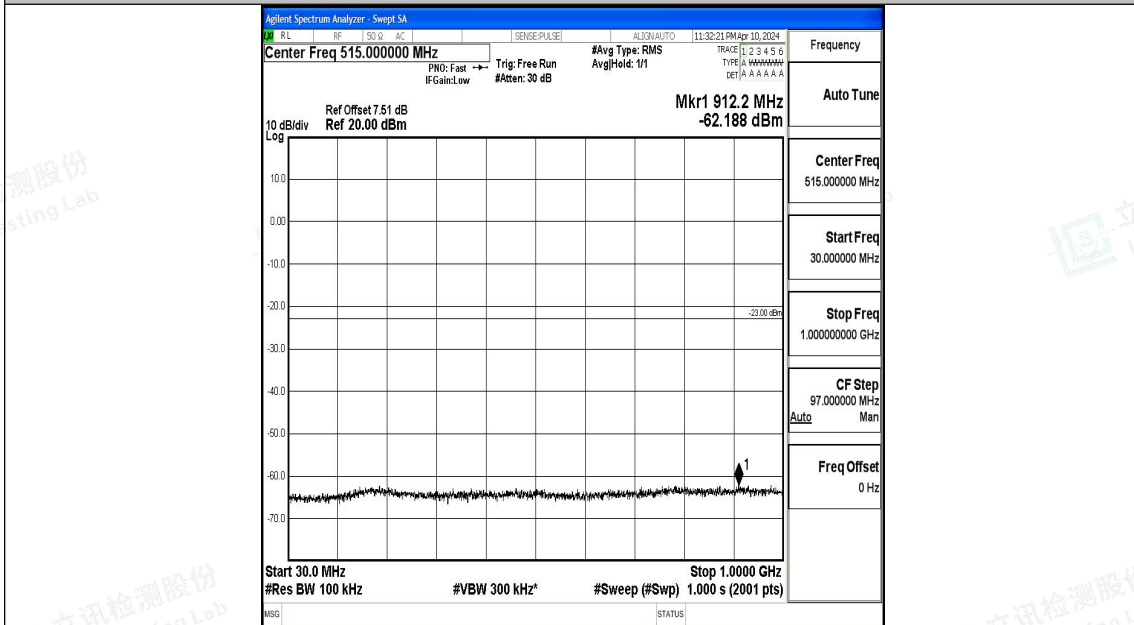

Band66_15MHz_QPSK_132047_1RB#0_0.15~30_0.15~30

Band66_15MHz_QPSK_132047_1RB#0_30~1000_30~1000

Band66_15MHz_QPSK_132047_1RB#0_1000~3000_1000~3000

Band66_15MHz_16QAM_132047_1RB#0_0.15~30_0.15~30

Band66_15MHz_16QAM_132047_1RB#0_30~1000_30~1000