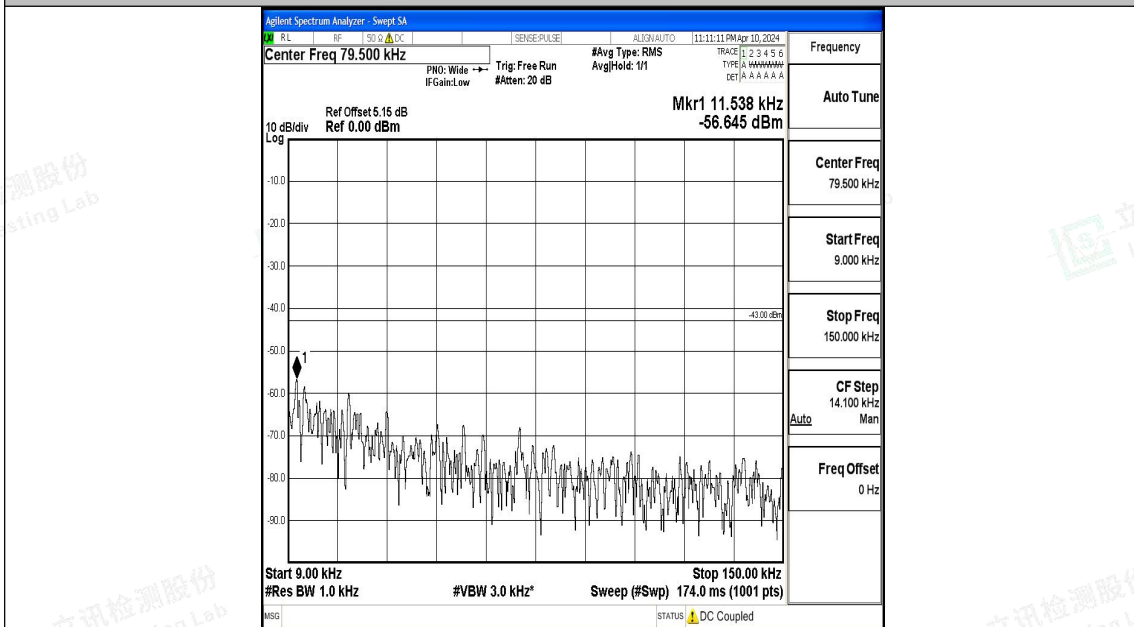

Band66_10MHz_QPSK_132622_1RB#0_0.15~30_0.15~30

Band66_10MHz_QPSK_132622_1RB#0_30~1000_30~1000

Band66_10MHz_QPSK_132622_1RB#0_1000~3000_1000~3000

Band66_10MHz_QPSK_132622_1RB#0_3000~20000_3000~20000

Band66_10MHz_16QAM_132622_1RB#0_0.009~0.15_0.009~0.15