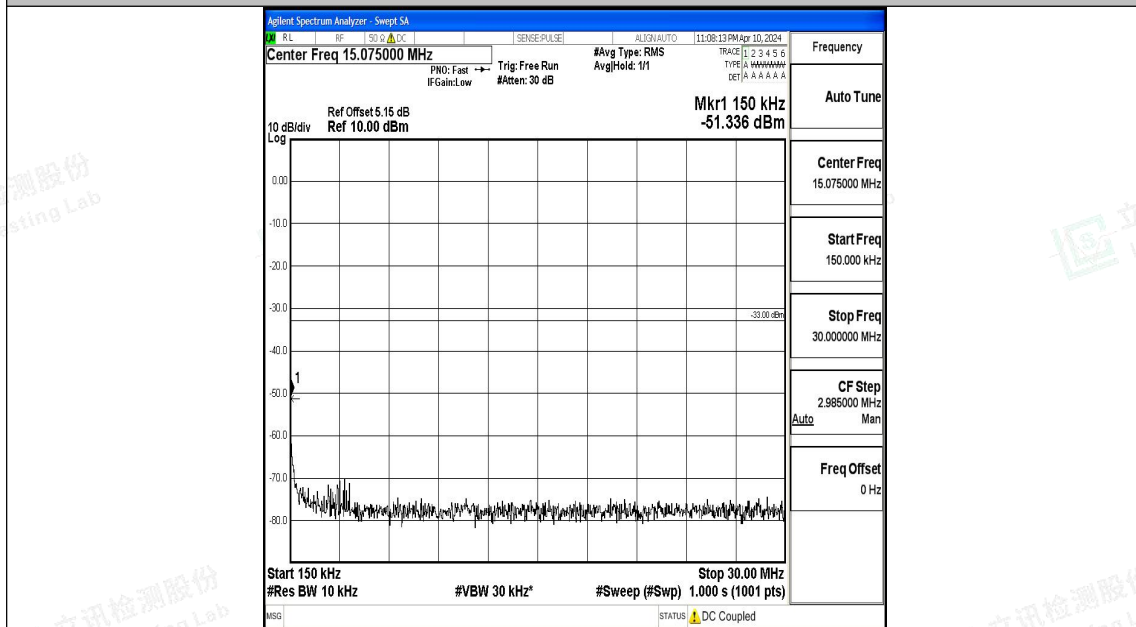

Band66_5MHz_16QAM_132647_1RB#0_1000~3000_1000~3000

Band66_5MHz_16QAM_132647_1RB#0_3000~20000_3000~20000

Band66_10MHz_QPSK_132022_1RB#0_0.009~0.15_0.009~0.15

Band66_10MHz_QPSK_132022_1RB#0_0.15~30_0.15~30