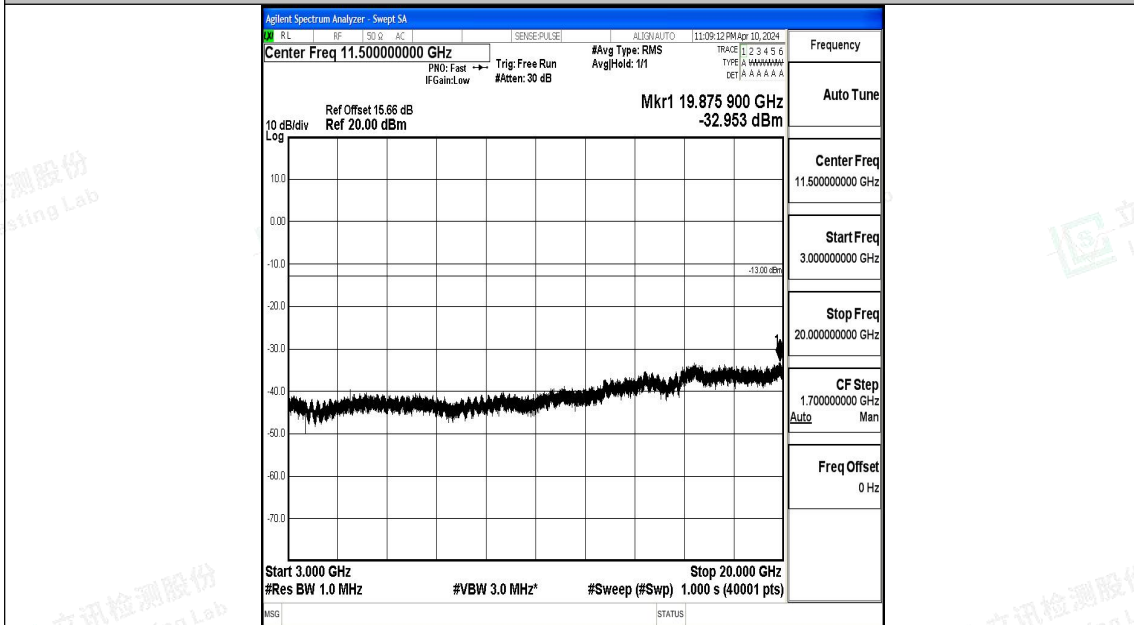

Band66_10MHz_QPSK_132022_1RB#0_30~1000_30~1000

Band66_10MHz_QPSK_132022_1RB#0_1000~3000_1000~3000

Band66_10MHz_16QAM_132022_1RB#0_0.15~30_0.15~30

Band66_10MHz_16QAM_132022_1RB#0_30~1000_30~1000

Band66_10MHz_16QAM_132022_1RB#0_1000~3000_1000~3000