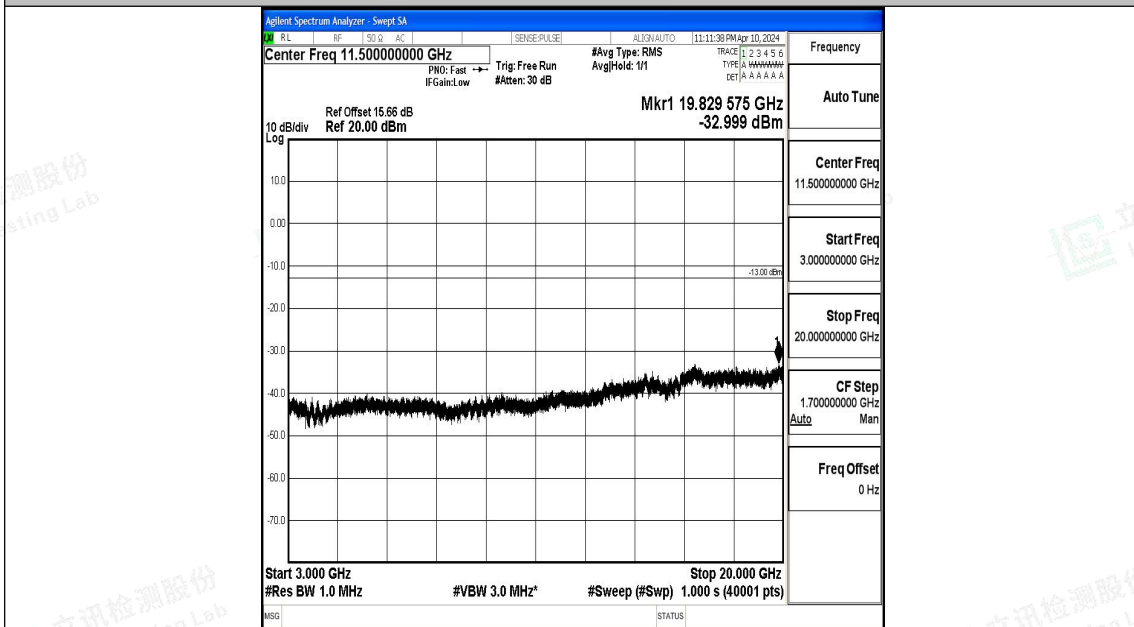

Band66_10MHz_16QAM_132622_1RB#0_0.15~30_0.15~30

Band66_10MHz_16QAM_132622_1RB#0_30~1000_30~1000

Band66_10MHz_16QAM_132622_1RB#0_1000~3000_1000~3000

Band66_10MHz_16QAM_132622_1RB#0_3000~20000_3000~20000

Band66_15MHz_QPSK_132047_1RB#0_0.009~0.15_0.009~0.15