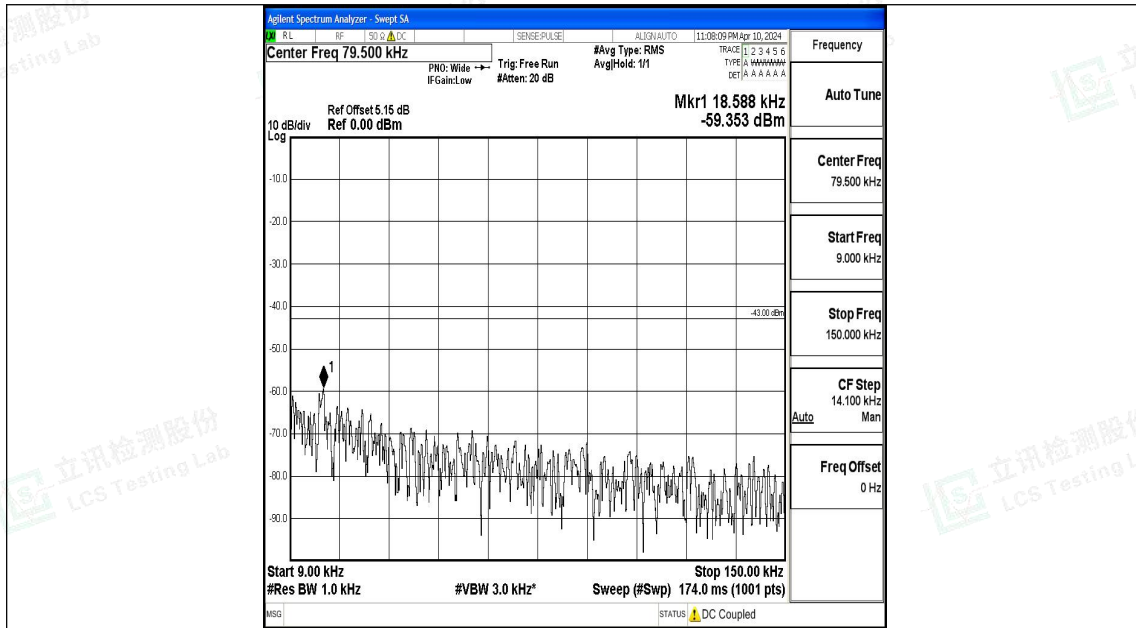

Band66_5MHz_16QAM_132647_1RB#0_1000~3000_1000~3000

Band66_5MHz_16QAM_132647_1RB#0_3000~20000_3000~20000

Band66_10MHz_QPSK_132022_1RB#0_0.009~0.15_0.009~0.15

Band66_10MHz_QPSK_132022_1RB#0_0.15~30_0.15~30