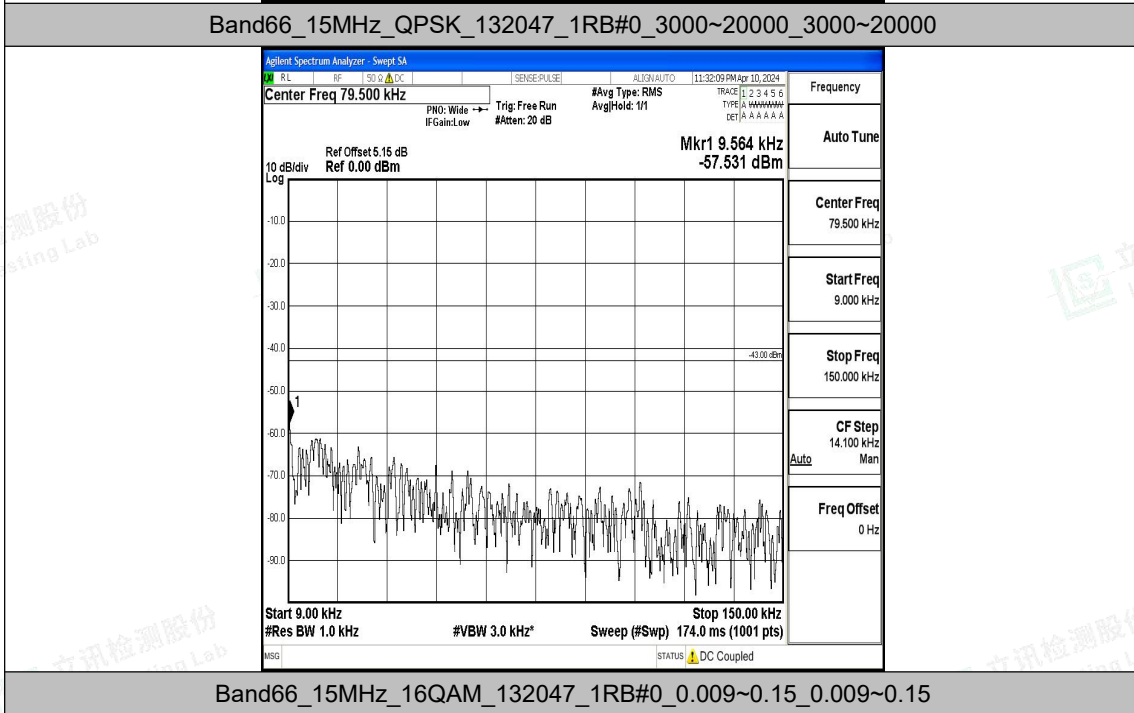

Band66_15MHz_QPSK_132047_1RB#0_0.15~30_0.15~30

Band66_15MHz_QPSK_132047_1RB#0_30~1000_30~1000

Band66_15MHz_QPSK_132047_1RB#0_1000~3000_1000~3000

Band66_15MHz_16QAM_132047_1RB#0_0.15~30_0.15~30

Band66_15MHz_16QAM_132047_1RB#0_30~1000_30~1000