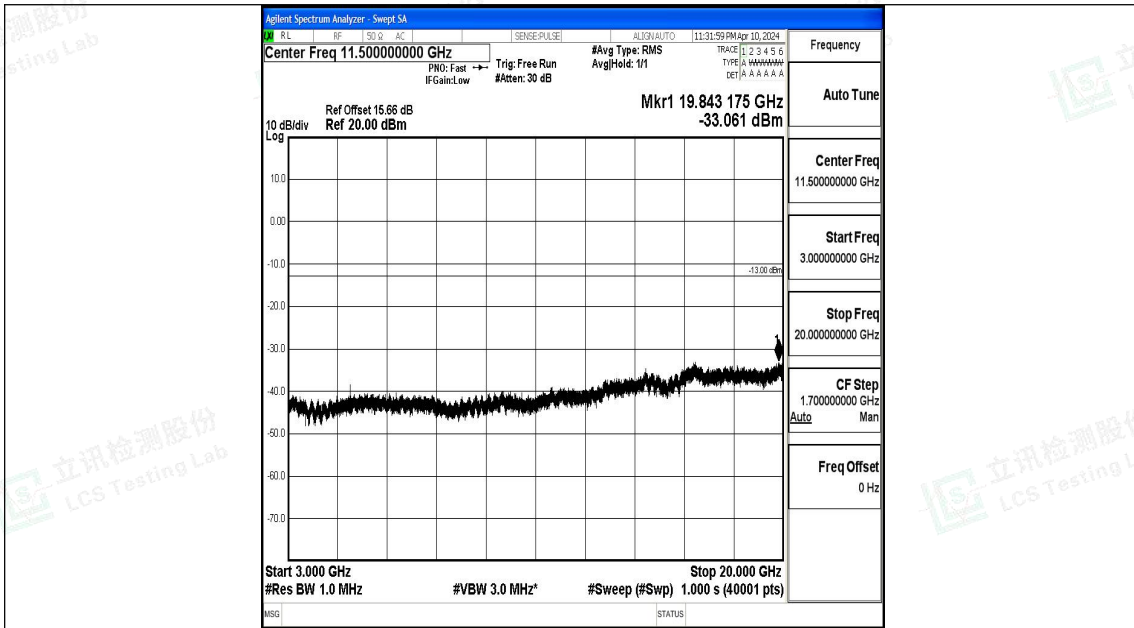

Band66_15MHz_QPSK_132047_1RB#0_0.15~30_0.15~30

Band66_15MHz_QPSK_132047_1RB#0_30~1000_30~1000

Band66_15MHz_QPSK_132047_1RB#0_1000~3000_1000~3000

Band66_15MHz_16QAM_132047_1RB#0_0.15~30_0.15~30

Band66_15MHz_16QAM_132047_1RB#0_30~1000_30~1000