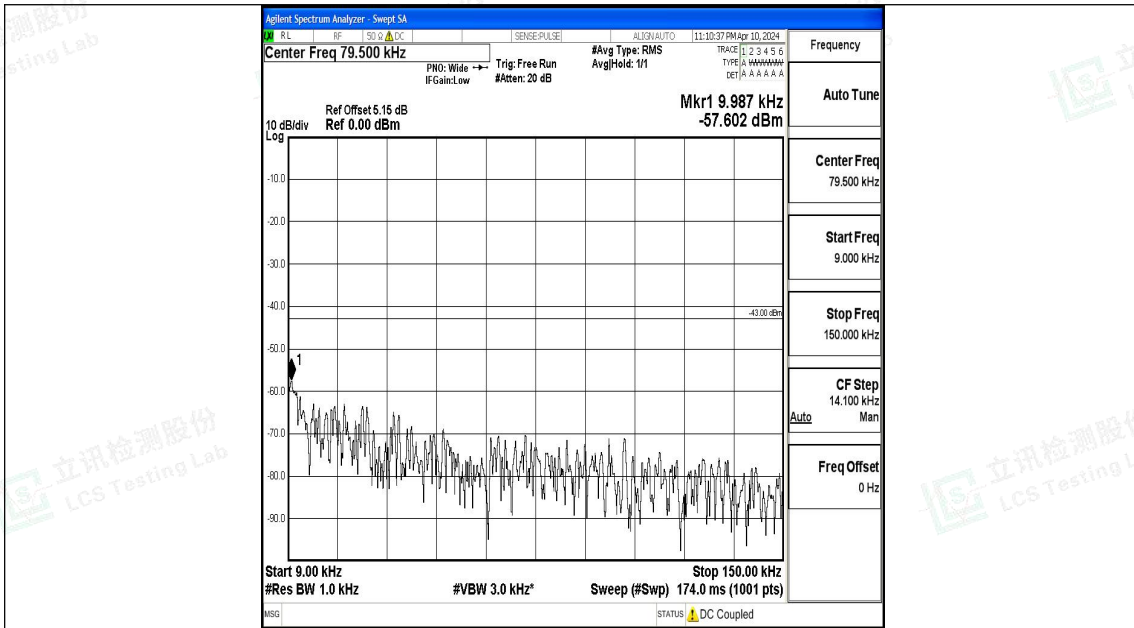

Band66_10MHz_16QAM_132322_1RB#0_0.15~30_0.15~30

Band66_10MHz_16QAM_132322_1RB#0_30~1000_30~1000

Band66_10MHz_16QAM_132322_1RB#0_1000~3000_1000~3000

Band66_10MHz_16QAM_132322_1RB#0_3000~20000_3000~20000

Band66_10MHz_QPSK_132622_1RB#0_0.009~0.15_0.009~0.15