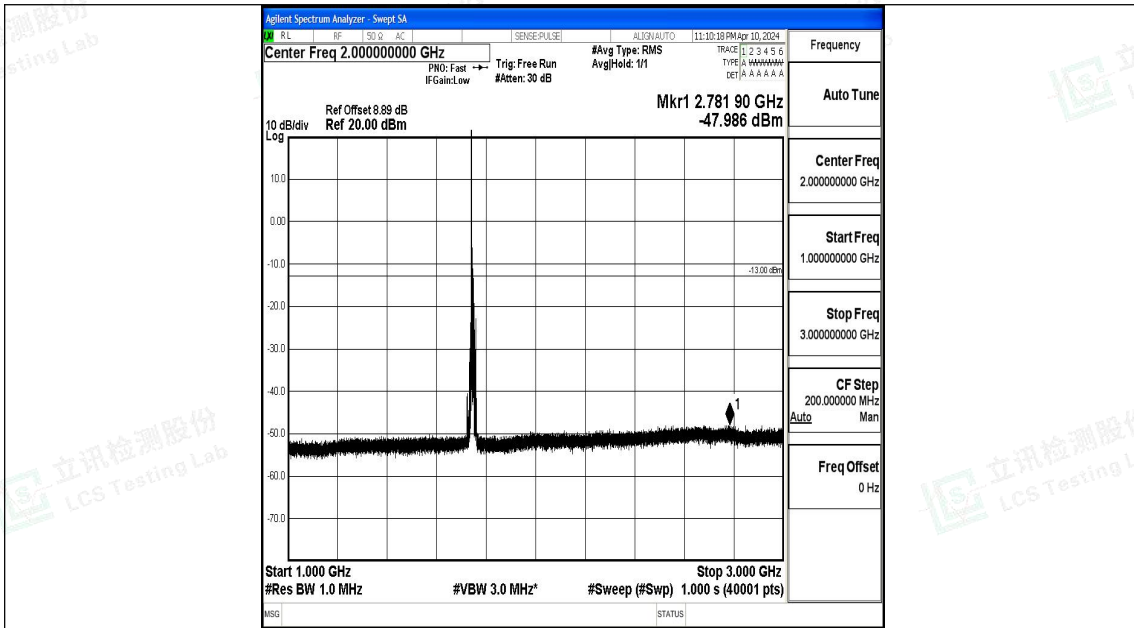

Band66_10MHz_16QAM_132322_1RB#0_30~1000_30~1000

Band66_10MHz_16QAM_132322_1RB#0_1000~3000_1000~3000