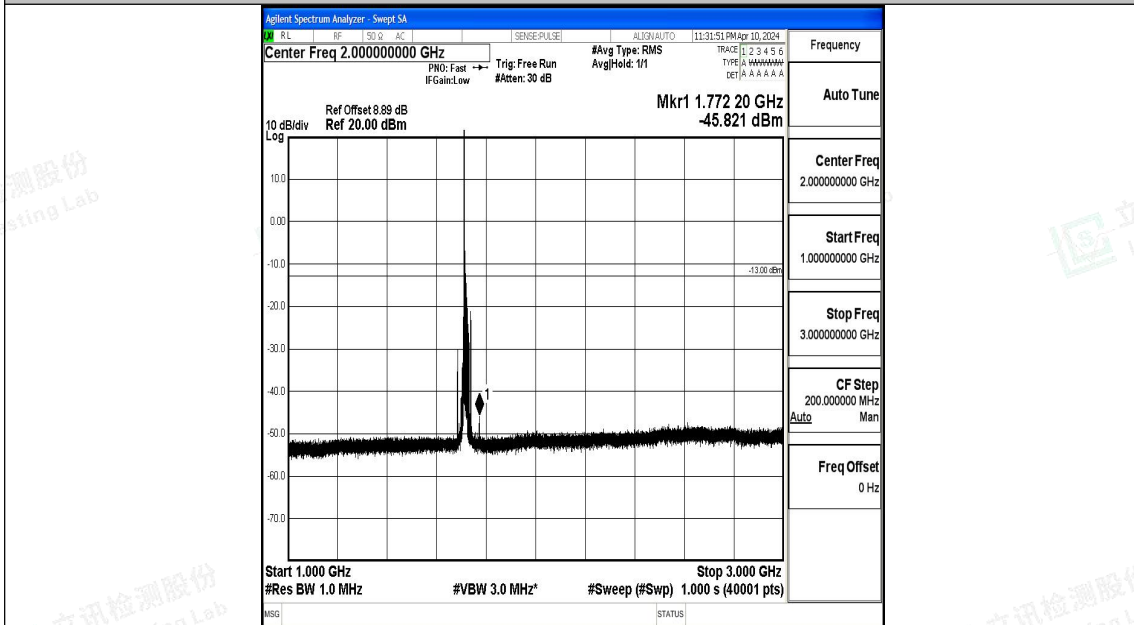

Band66_15MHz_QPSK_132047_1RB#0_30~1000_30~1000

Band66_15MHz_QPSK_132047_1RB#0_1000~3000_1000~3000