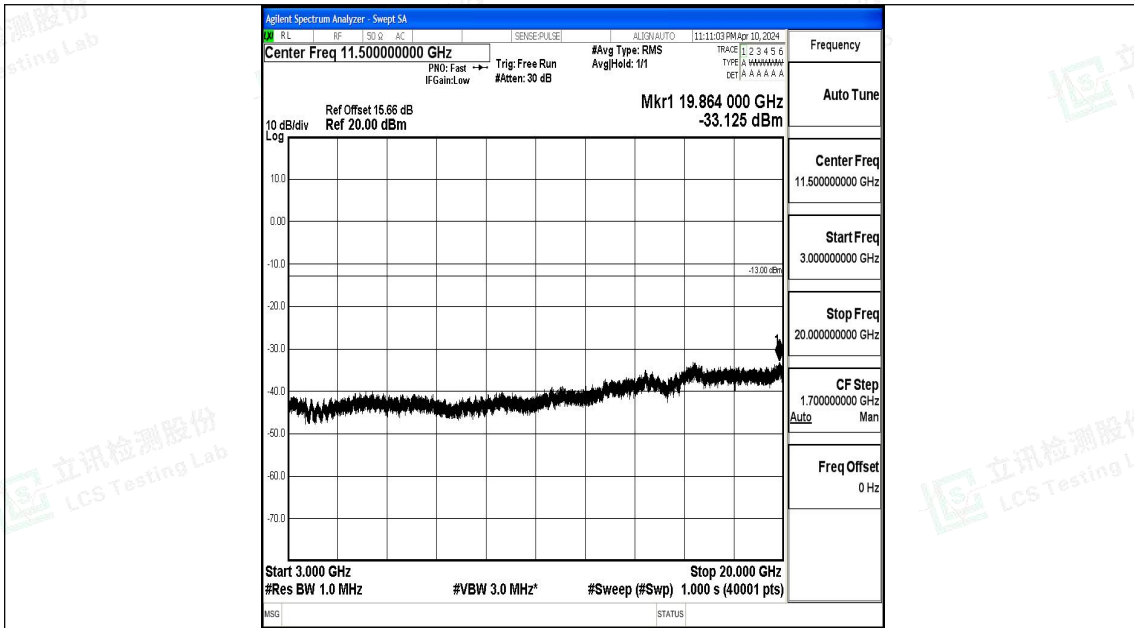

Band66_10MHz_QPSK_132622_1RB#0_0.15~30_0.15~30

Band66_10MHz_QPSK_132622_1RB#0_30~1000_30~1000

Band66_10MHz_QPSK_132622_1RB#0_1000~3000_1000~3000

Band66_10MHz_QPSK_132622_1RB#0_3000~20000_3000~20000

Band66_10MHz_16QAM_132622_1RB#0_0.009~0.15_0.009~0.15