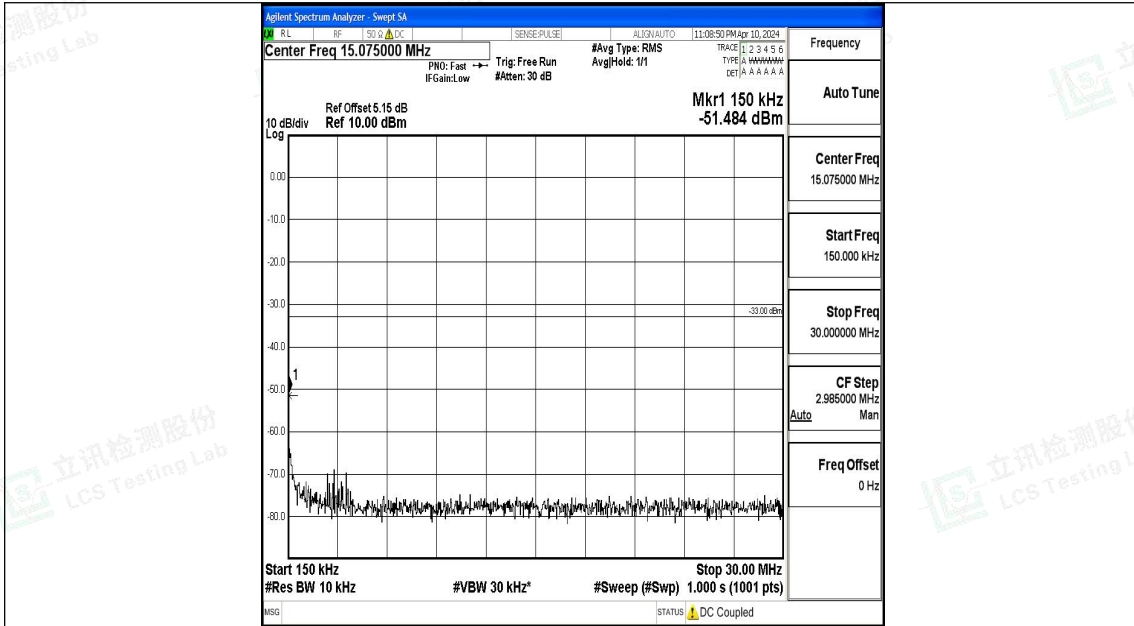

Band66_10MHz_16QAM_132022_1RB#0_0.15~30_0.15~30