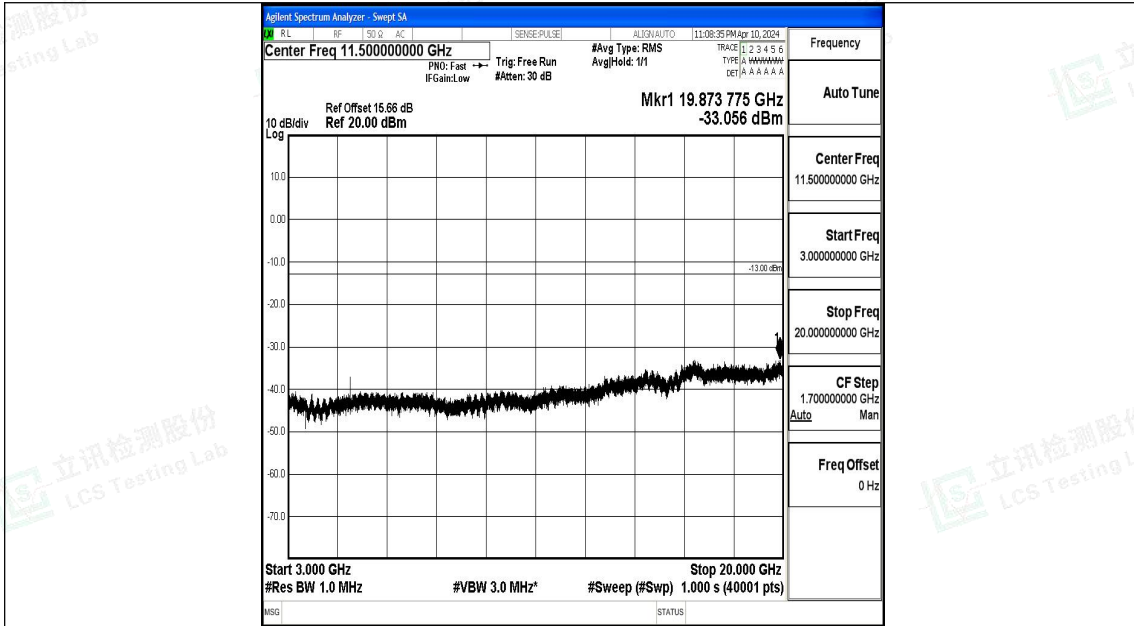

Band66_10MHz_QPSK_132022_1RB#0_1000~3000_1000~3000