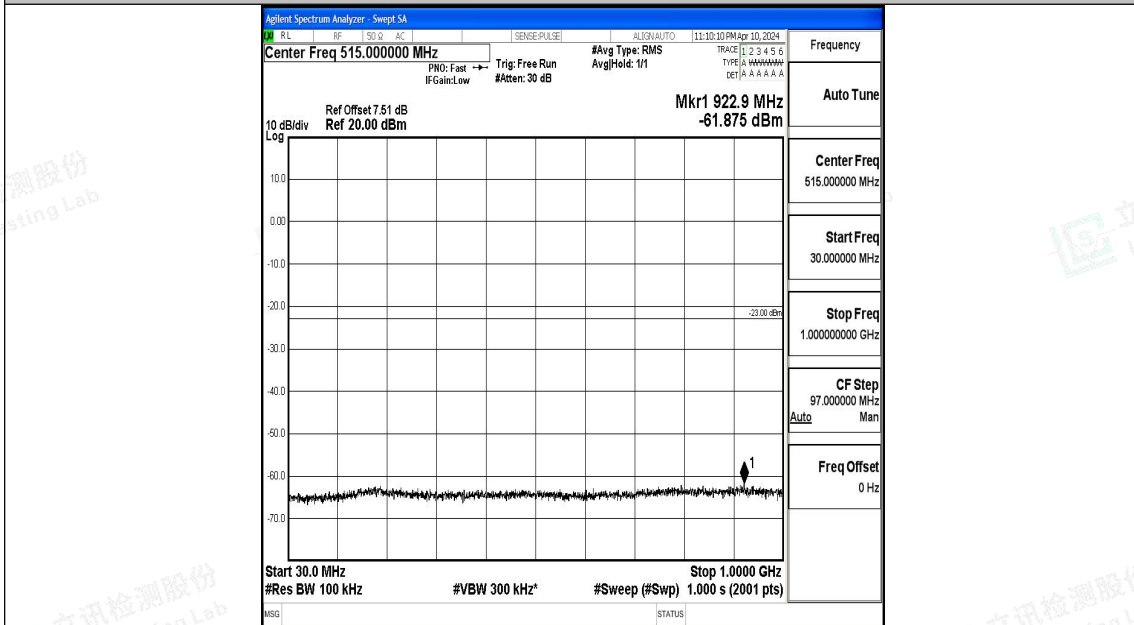

Band66_10MHz_16QAM_132322_1RB#0_0.15~30_0.15~30

Band66_10MHz_16QAM_132322_1RB#0_30~1000_30~1000