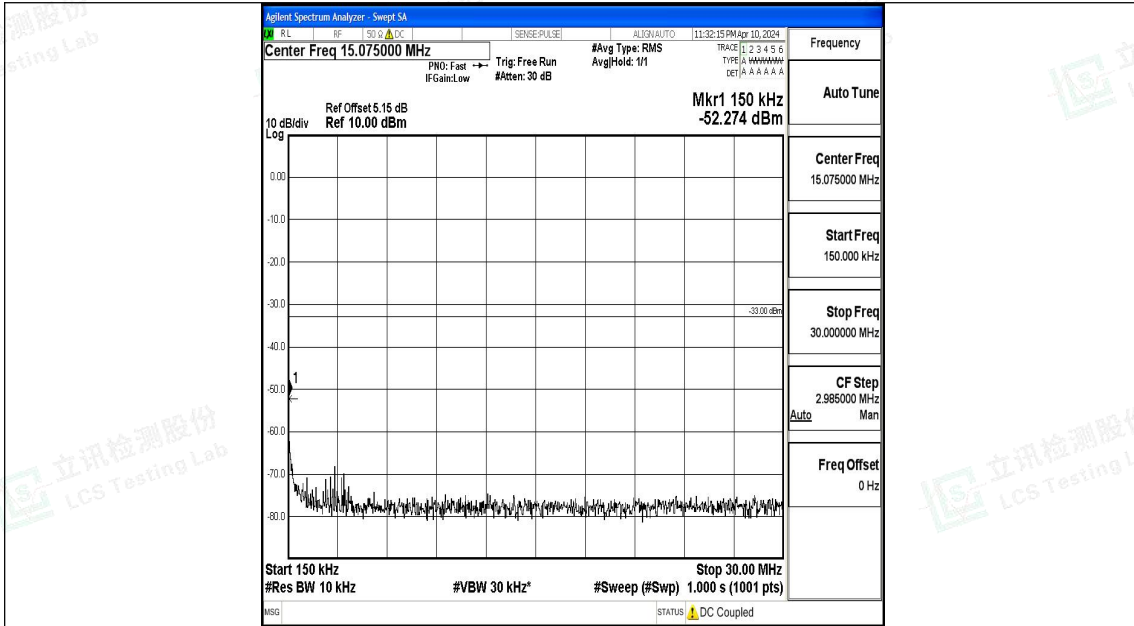

Band66_15MHz_QPSK_132047_1RB#0_0.15~30_0.15~30

Band66_15MHz_QPSK_132047_1RB#0_30~1000_30~1000

Band66_15MHz_QPSK_132047_1RB#0_1000~3000_1000~3000

Band66_15MHz_16QAM_132047_1RB#0_0.15~30_0.15~30

Band66_15MHz_16QAM_132047_1RB#0_30~1000_30~1000