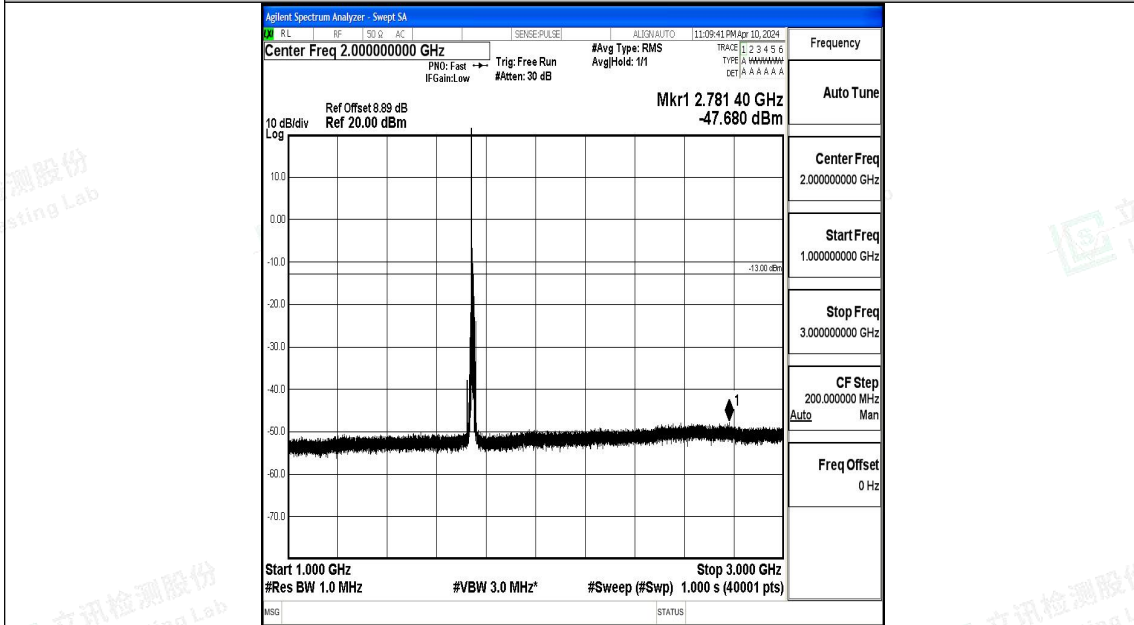

Band66_10MHz_16QAM_132022_1RB#0_3000~20000_3000~20000

Band66_10MHz_QPSK_132322_1RB#0_0.009~0.15_0.009~0.15

Band66_10MHz_QPSK_132322_1RB#0_0.15~30_0.15~30

Band66_10MHz_QPSK_132322_1RB#0_30~1000_30~1000

Band66_10MHz_QPSK_132322_1RB#0_1000~3000_1000~3000