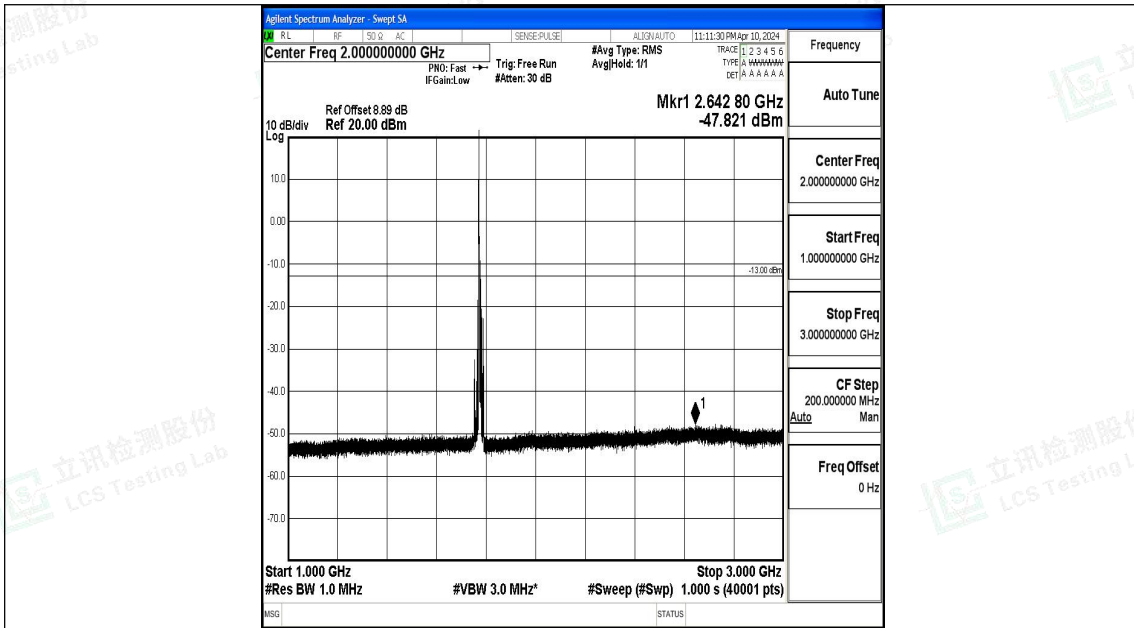

Band66_10MHz_16QAM_132622_1RB#0_30~1000_30~1000

Band66_10MHz_16QAM_132622_1RB#0_1000~3000_1000~3000