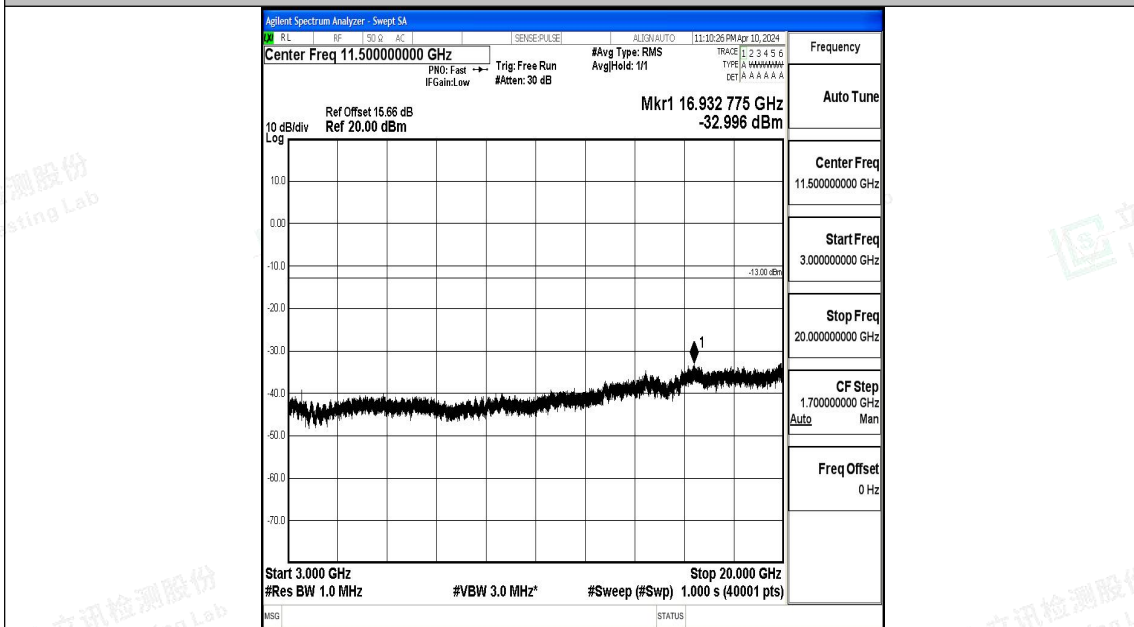

Band66_10MHz_16QAM_132322_1RB#0_0.15~30_0.15~30

Band66_10MHz_16QAM_132322_1RB#0_30~1000_30~1000

Band66_10MHz_16QAM_132322_1RB#0_1000~3000_1000~3000

Band66_10MHz_16QAM_132322_1RB#0_3000~20000_3000~20000

Band66_10MHz_QPSK_132622_1RB#0_0.009~0.15_0.009~0.15