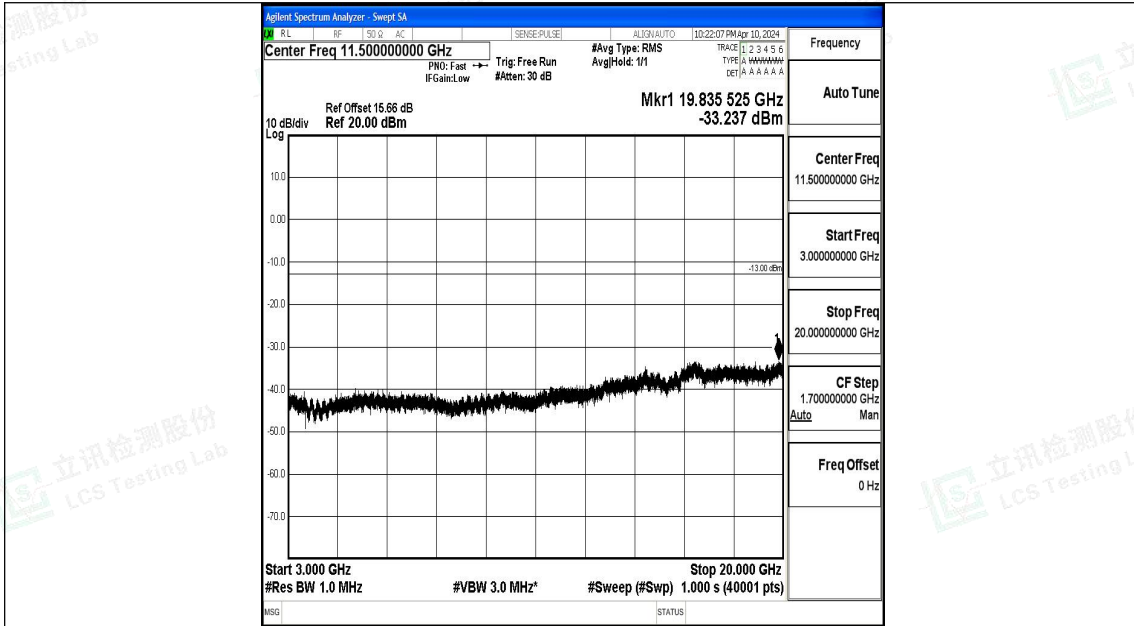

Band66\_3MHz\_QPSK\_132657\_1RB#0\_0.009~0.15\_0.009~0.15

Band66\_3MHz\_QPSK\_132657\_1RB#0\_0.15~30\_0.15~30

Band66\_3MHz\_QPSK\_132657\_1RB#0\_30~1000\_30~1000

Band66\_3MHz\_QPSK\_132657\_1RB#0\_1000~3000\_1000~3000