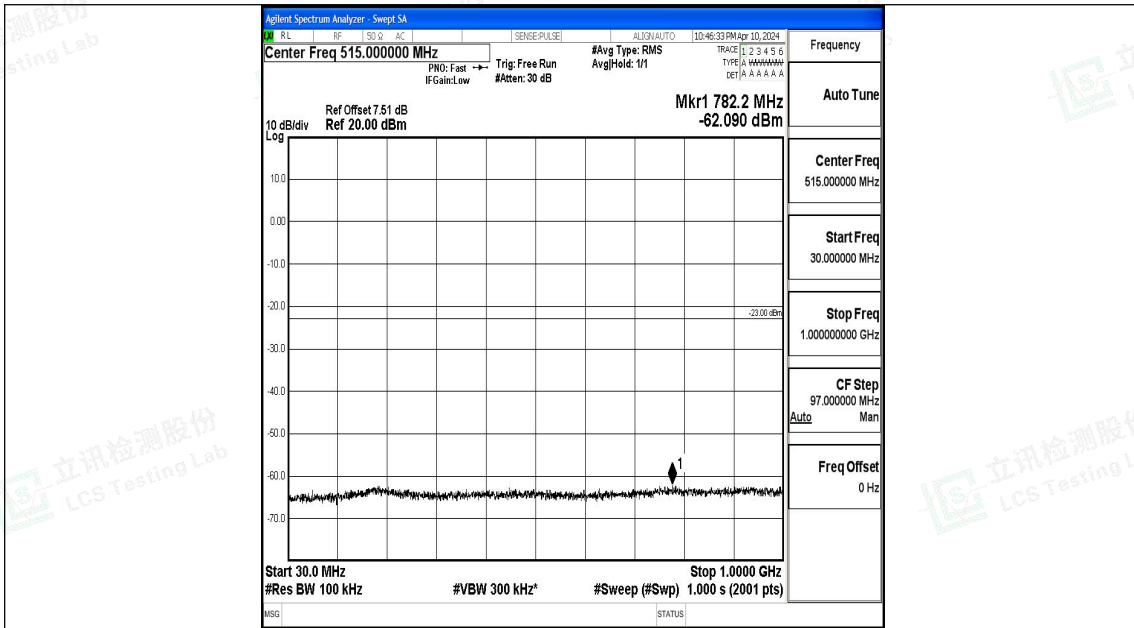

Band66_5MHz_QPSK_132647_1RB#0_0.15~30_0.15~30

Band66_5MHz_QPSK_132647_1RB#0_30~1000_30~1000