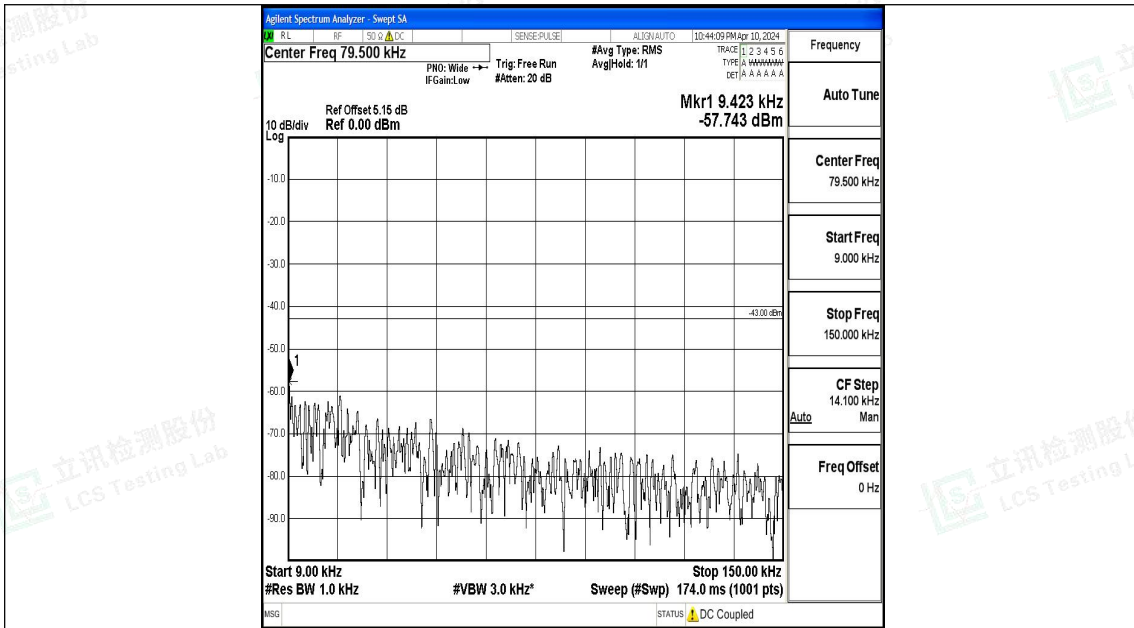

Band66_3MHz_16QAM_132657_1RB#0_3000~20000_3000~20000

Band66_5MHz_QPSK_131997_1RB#0_0.009~0.15_0.009~0.15