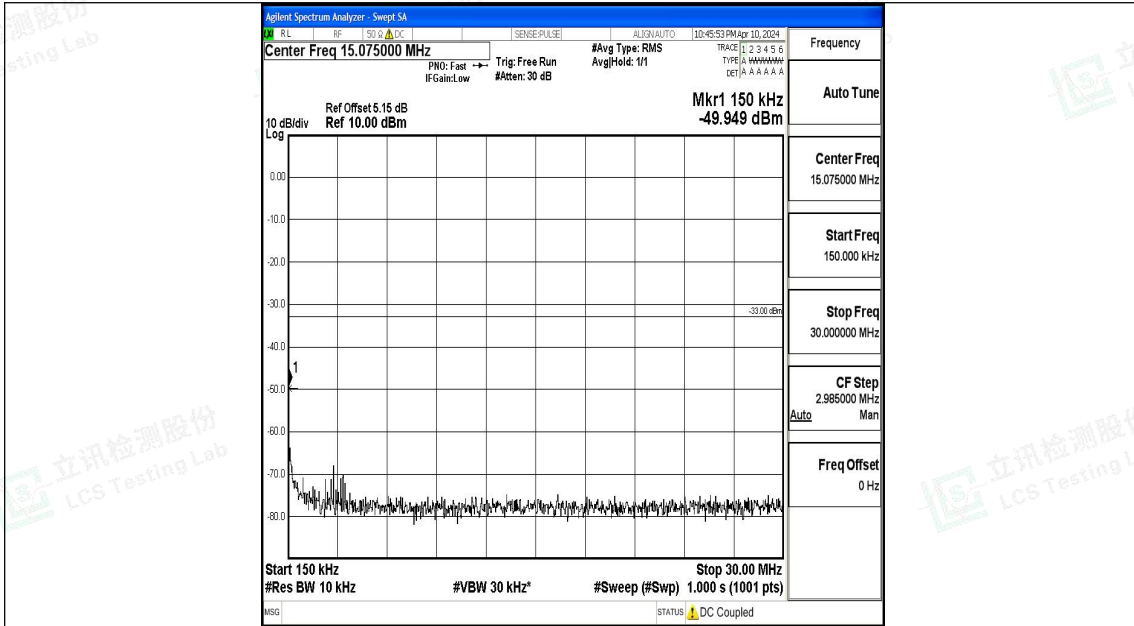

Band66\_5MHz\_QPSK\_132322\_1RB#0\_0.009~0.15\_0.009~0.15

Band66\_5MHz\_QPSK\_132322\_1RB#0\_0.15~30\_0.15~30

Band66\_5MHz\_QPSK\_132322\_1RB#0\_30~1000\_30~1000

Band66\_5MHz\_QPSK\_132322\_1RB#0\_1000~3000\_1000~3000