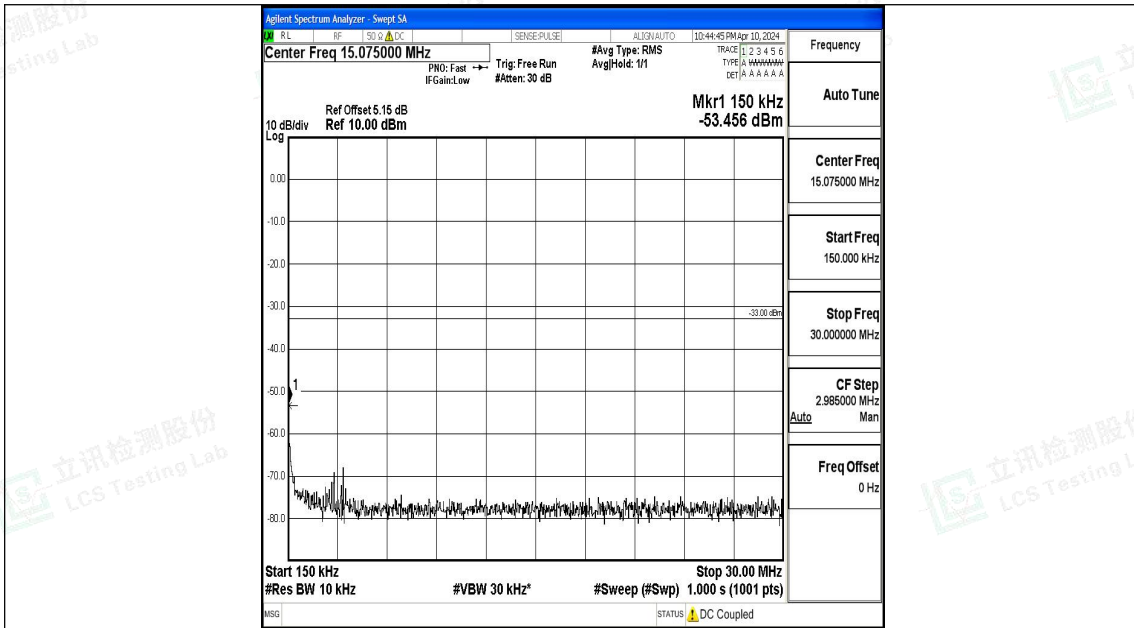

Band66\_5MHz\_QPSK\_131997\_1RB#0\_30~1000\_30~1000

Band66\_5MHz\_QPSK\_131997\_1RB#0\_1000~3000\_1000~3000

Band66\_5MHz\_QPSK\_131997\_1RB#0\_3000~20000\_3000~20000

Band66\_5MHz\_16QAM\_131997\_1RB#0\_0.009~0.15\_0.009~0.15