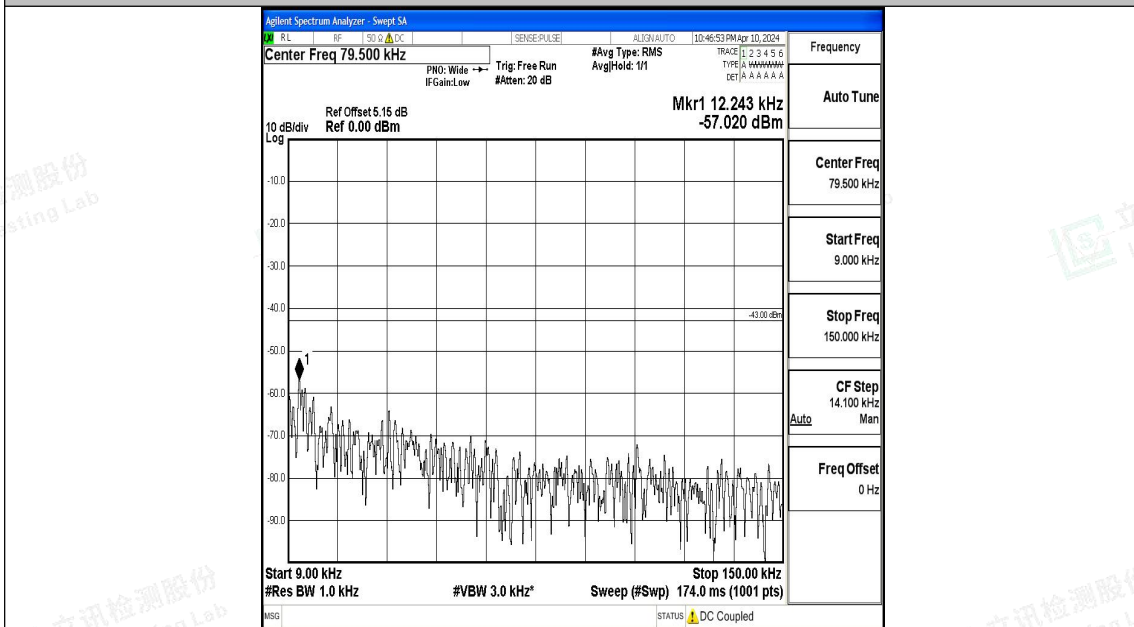

Band66_5MHz_QPSK_132647_1RB#0_3000~20000_3000~20000

Band66_5MHz_16QAM_132647_1RB#0_0.009~0.15_0.009~0.15