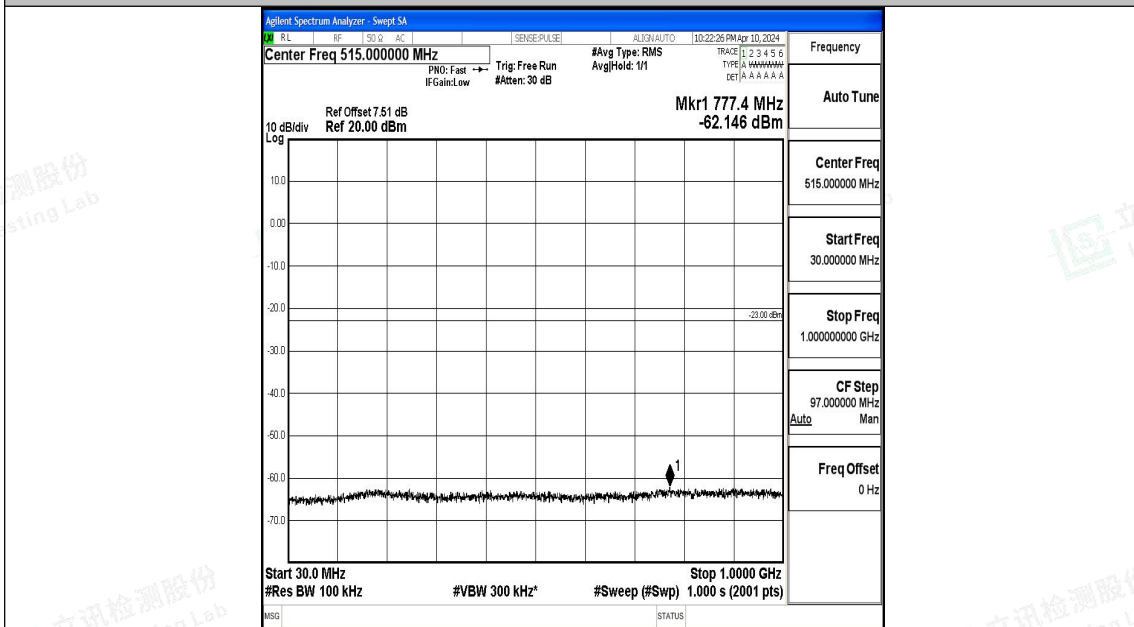

Band66\_3MHz\_QPSK\_132657\_1RB#0\_3000~20000\_3000~20000

Band66\_3MHz\_16QAM\_132657\_1RB#0\_0.009~0.15\_0.009~0.15

Band66\_3MHz\_16QAM\_132657\_1RB#0\_0.15~30\_0.15~30

Band66\_3MHz\_16QAM\_132657\_1RB#0\_30~1000\_30~1000