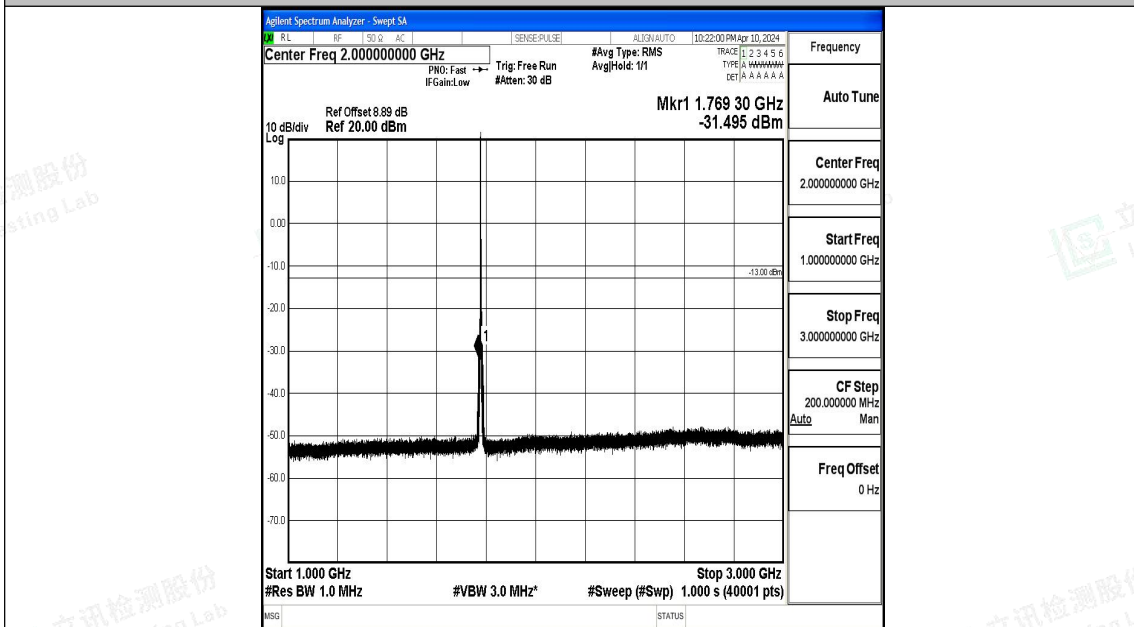

Band66\_3MHz\_QPSK\_132657\_1RB#0\_0.009~0.15\_0.009~0.15

Band66\_3MHz\_QPSK\_132657\_1RB#0\_0.15~30\_0.15~30

Band66\_3MHz\_QPSK\_132657\_1RB#0\_30~1000\_30~1000

Band66\_3MHz\_QPSK\_132657\_1RB#0\_1000~3000\_1000~3000