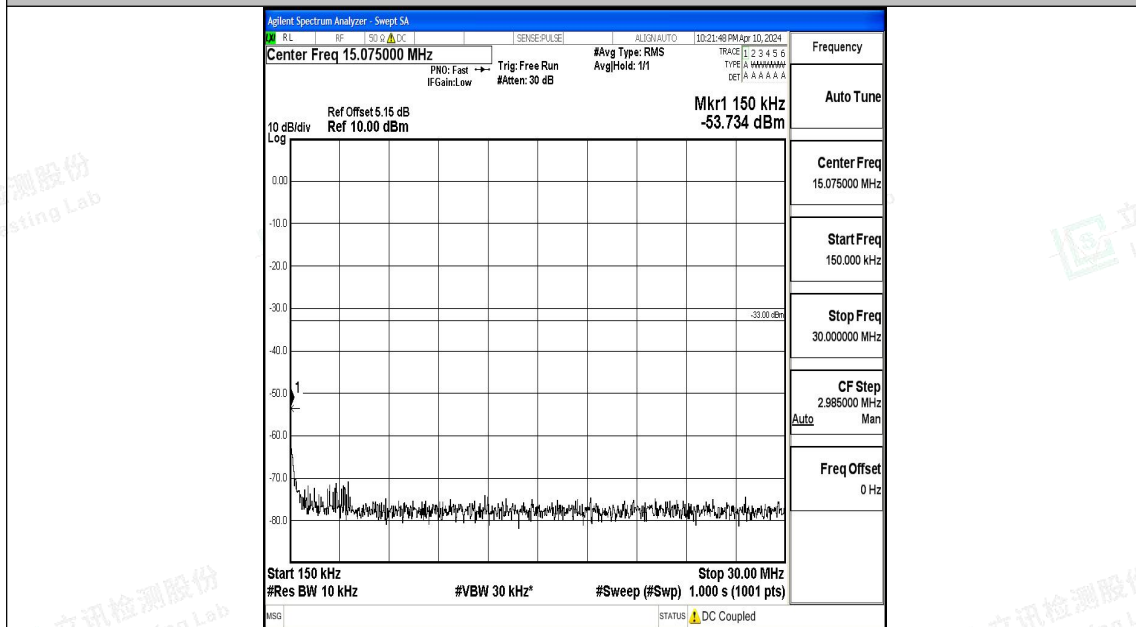

Band66\_3MHz\_QPSK\_132657\_1RB#0\_0.009~0.15\_0.009~0.15

Band66\_3MHz\_QPSK\_132657\_1RB#0\_0.15~30\_0.15~30

Band66\_3MHz\_QPSK\_132657\_1RB#0\_30~1000\_30~1000

Band66\_3MHz\_QPSK\_132657\_1RB#0\_1000~3000\_1000~3000