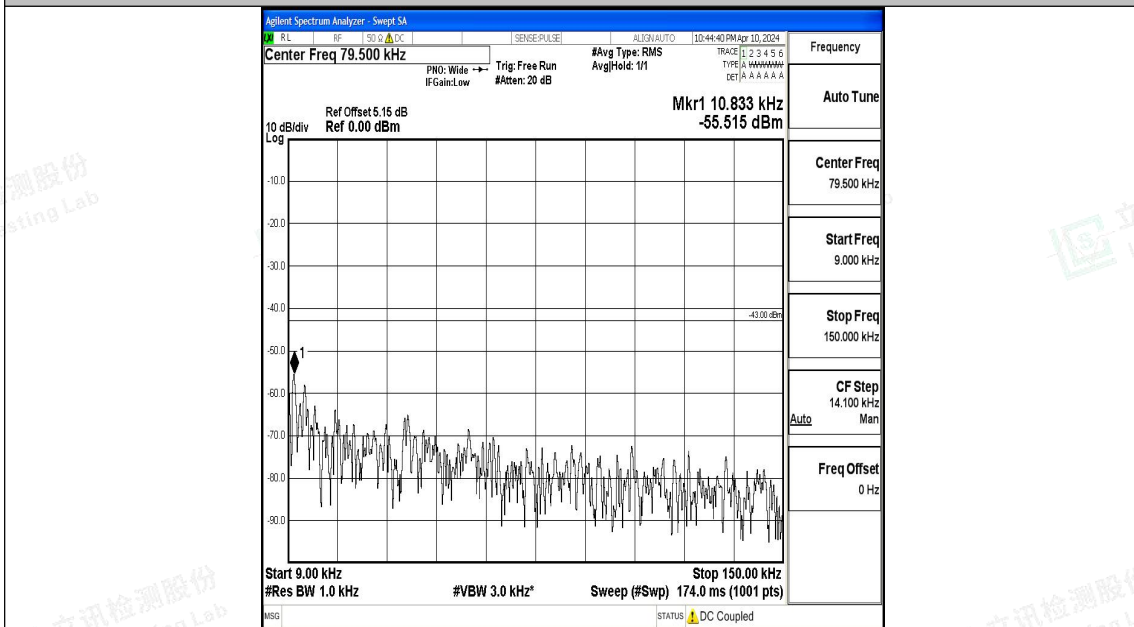

Band66\_5MHz\_QPSK\_131997\_1RB#0\_30~1000\_30~1000

Band66\_5MHz\_QPSK\_131997\_1RB#0\_1000~3000\_1000~3000

Band66\_5MHz\_QPSK\_131997\_1RB#0\_3000~20000\_3000~20000

Band66\_5MHz\_16QAM\_131997\_1RB#0\_0.009~0.15\_0.009~0.15