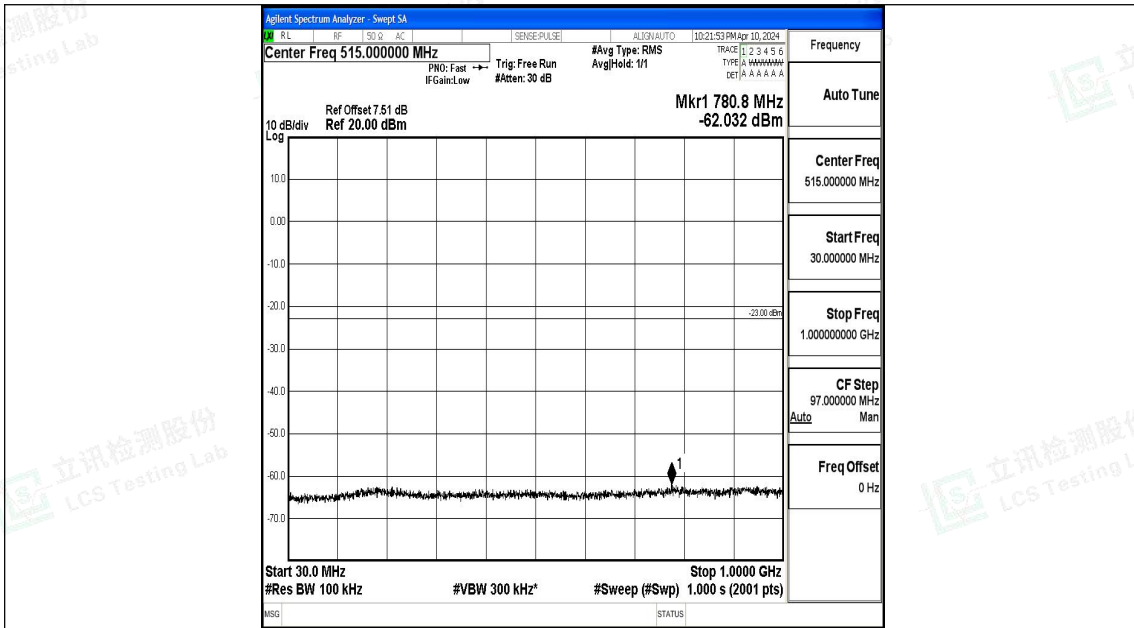

Band66\_3MHz\_QPSK\_132657\_1RB#0\_0.009~0.15\_0.009~0.15

Band66\_3MHz\_QPSK\_132657\_1RB#0\_0.15~30\_0.15~30

Band66\_3MHz\_QPSK\_132657\_1RB#0\_30~1000\_30~1000

Band66\_3MHz\_QPSK\_132657\_1RB#0\_1000~3000\_1000~3000