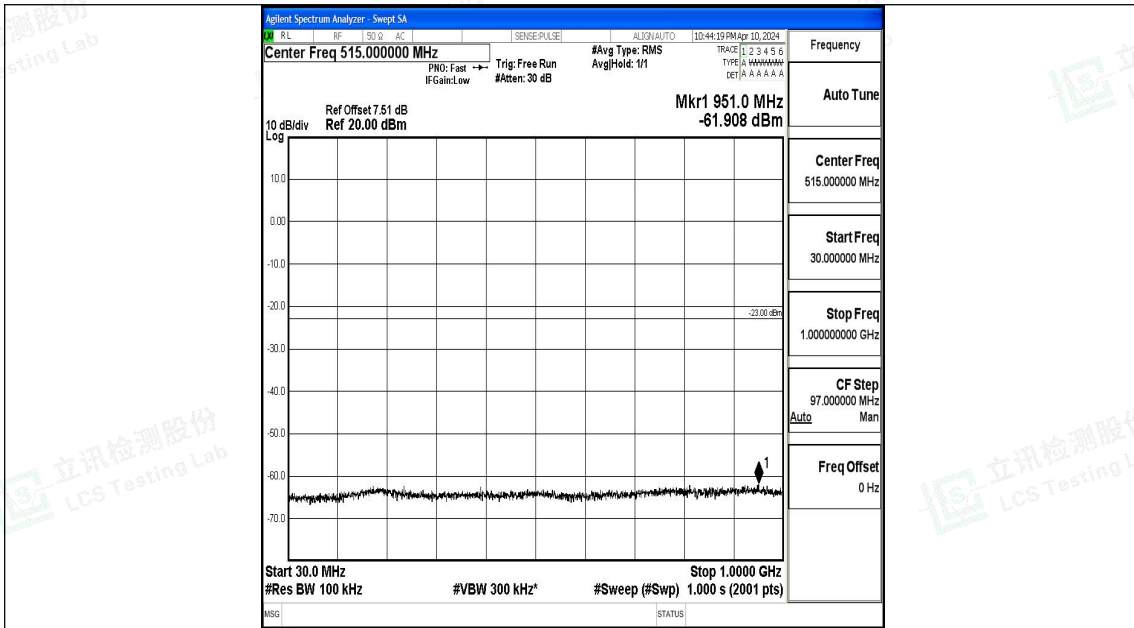

Band66\_3MHz\_16QAM\_132657\_1RB#0\_1000~3000\_1000~3000

Band66\_3MHz\_16QAM\_132657\_1RB#0\_3000~20000\_3000~20000

Band66\_5MHz\_QPSK\_131997\_1RB#0\_0.009~0.15\_0.009~0.15

Band66\_5MHz\_QPSK\_131997\_1RB#0\_0.15~30\_0.15~30