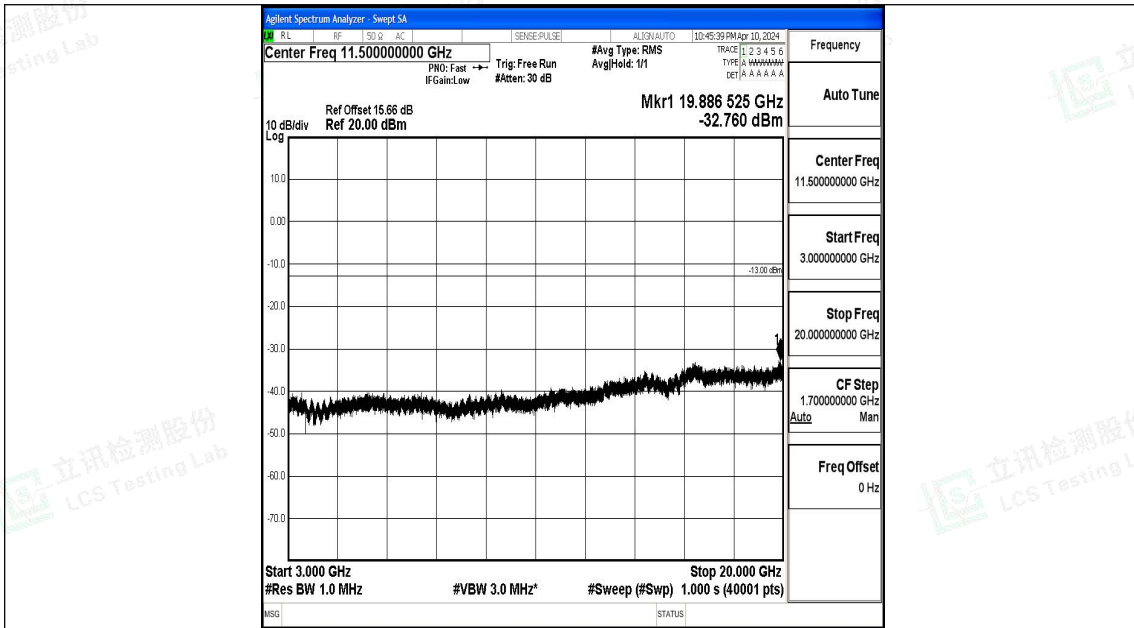

Band66\_5MHz\_QPSK\_132322\_1RB#0\_0.009~0.15\_0.009~0.15

Band66\_5MHz\_QPSK\_132322\_1RB#0\_0.15~30\_0.15~30

Band66\_5MHz\_QPSK\_132322\_1RB#0\_30~1000\_30~1000

Band66\_5MHz\_QPSK\_132322\_1RB#0\_1000~3000\_1000~3000