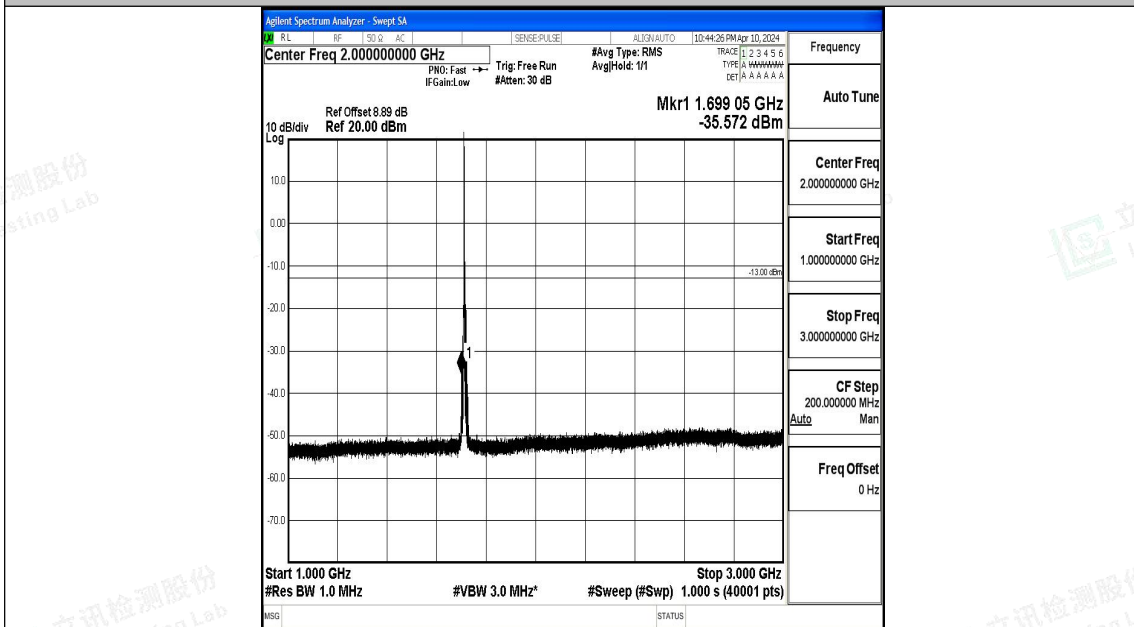

Band66_5MHz_QPSK_131997_1RB#0_30~1000_30~1000

Band66_5MHz_QPSK_131997_1RB#0_1000~3000_1000~3000