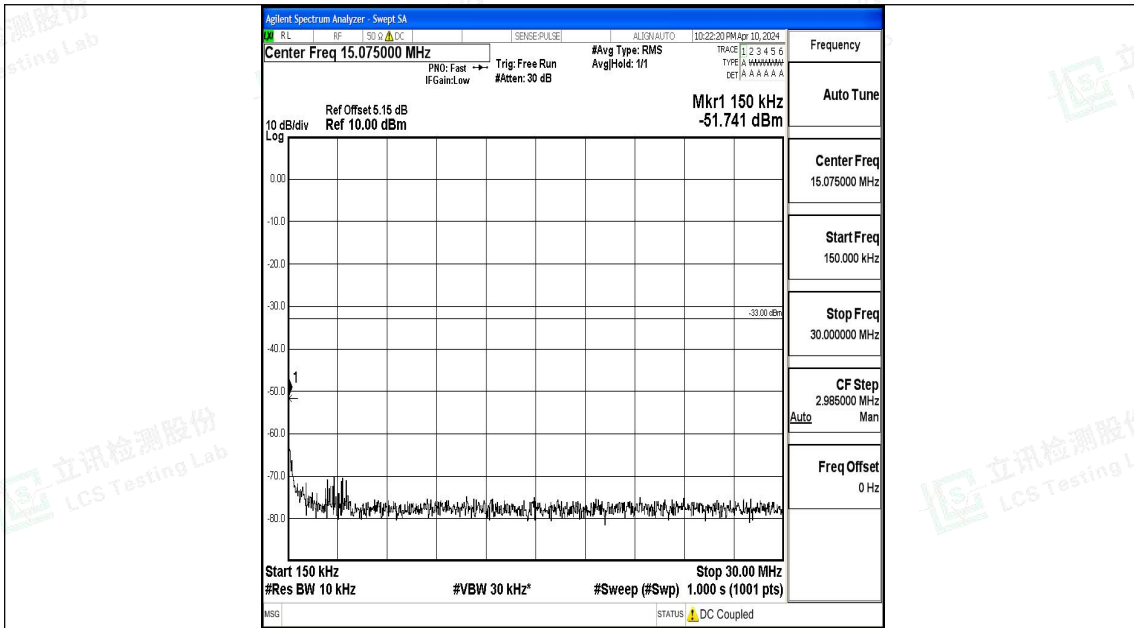

Band66_3MHz_16QAM_132657_1RB#0_0.009~0.15_0.009~0.15

Band66_3MHz_16QAM_132657_1RB#0_0.15~30_0.15~30