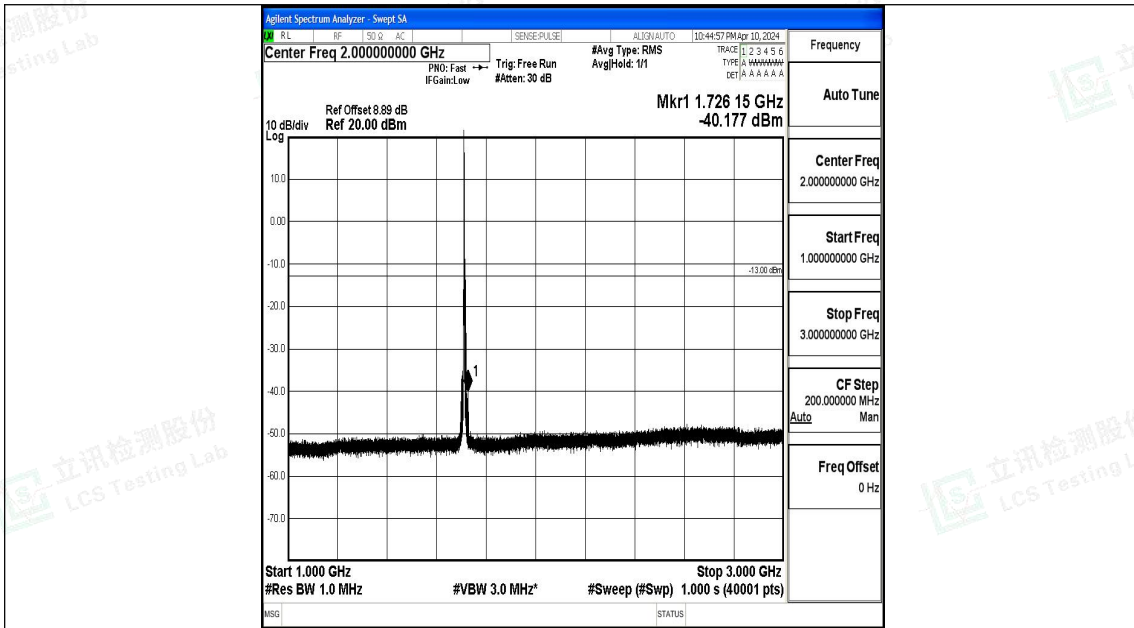

Band66_5MHz_16QAM_131997_1RB#0_30~1000_30~1000

Band66_5MHz_16QAM_131997_1RB#0_1000~3000_1000~3000