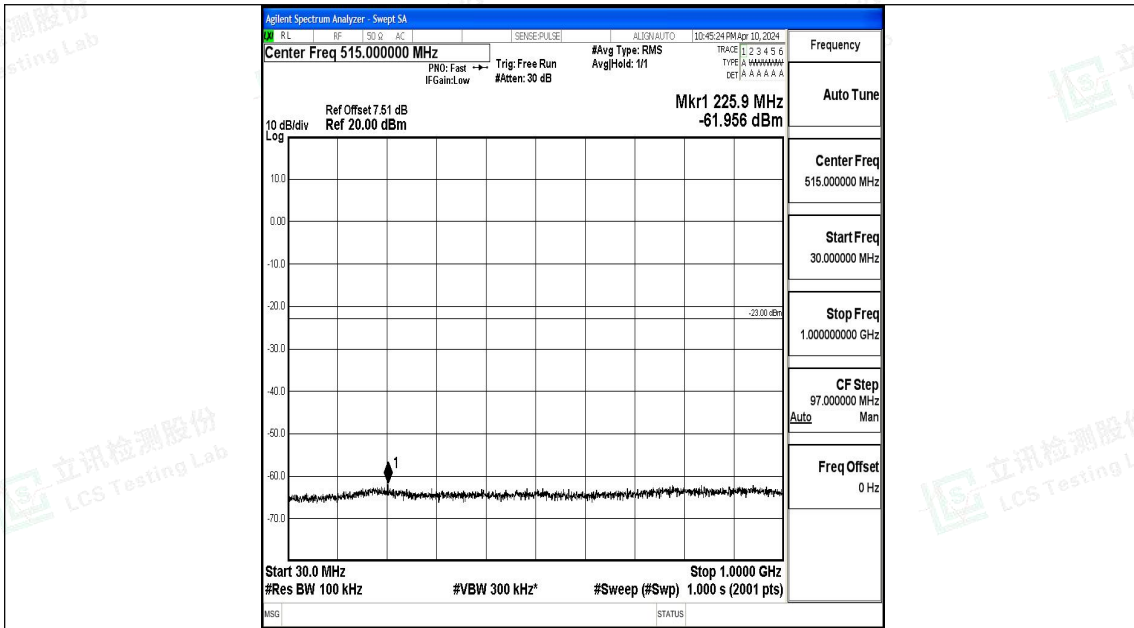

Band66_5MHz_QPSK_132322_1RB#0_0.15~30_0.15~30

Band66_5MHz_QPSK_132322_1RB#0_30~1000_30~1000