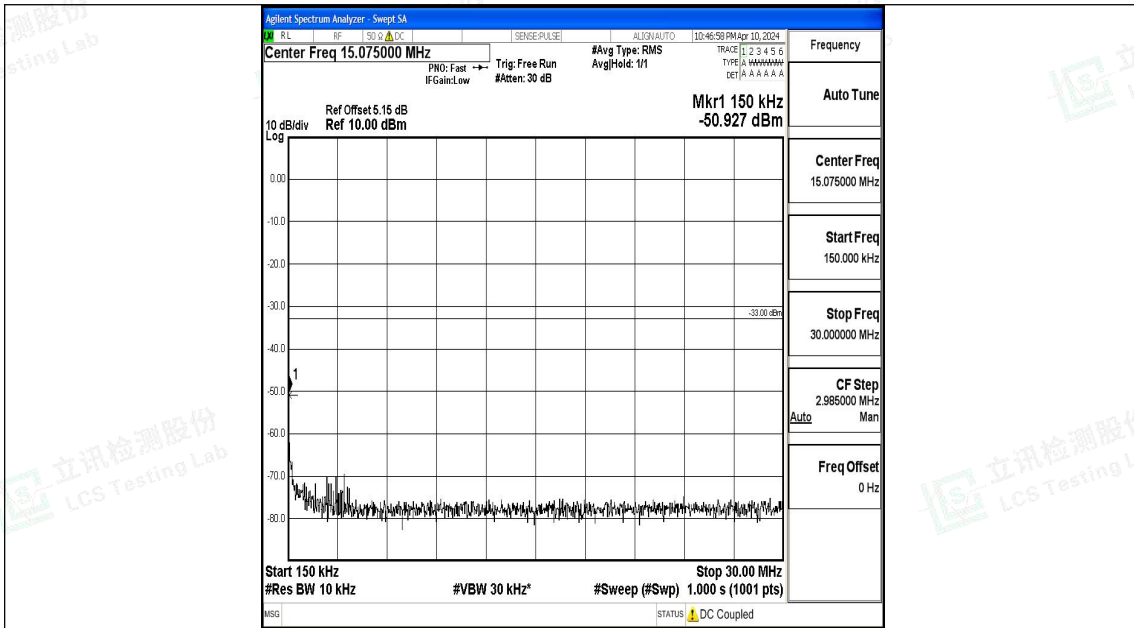

Band66_5MHz_16QAM_132647_1RB#0_0.009~0.15_0.009~0.15

Band66_5MHz_16QAM_132647_1RB#0_0.15~30_0.15~30