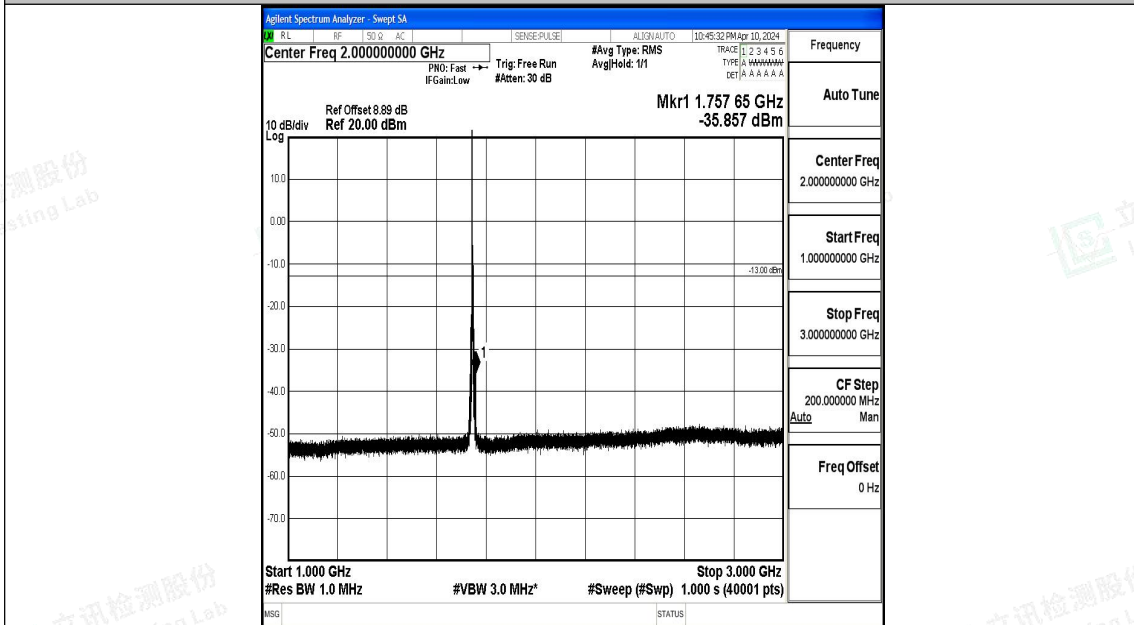

Band66\_5MHz\_QPSK\_132322\_1RB#0\_0.009~0.15\_0.009~0.15

Band66\_5MHz\_QPSK\_132322\_1RB#0\_0.15~30\_0.15~30

Band66\_5MHz\_QPSK\_132322\_1RB#0\_30~1000\_30~1000

Band66\_5MHz\_QPSK\_132322\_1RB#0\_1000~3000\_1000~3000