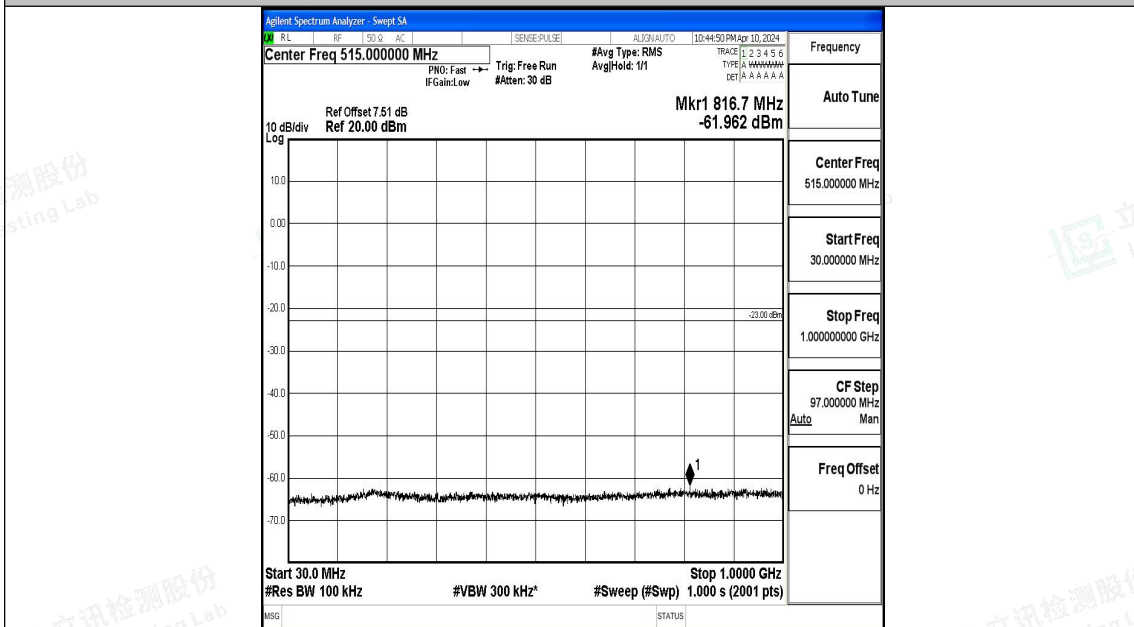

Band66_5MHz_16QAM_131997_1RB#0_0.15~30_0.15~30

Band66_5MHz_16QAM_131997_1RB#0_30~1000_30~1000