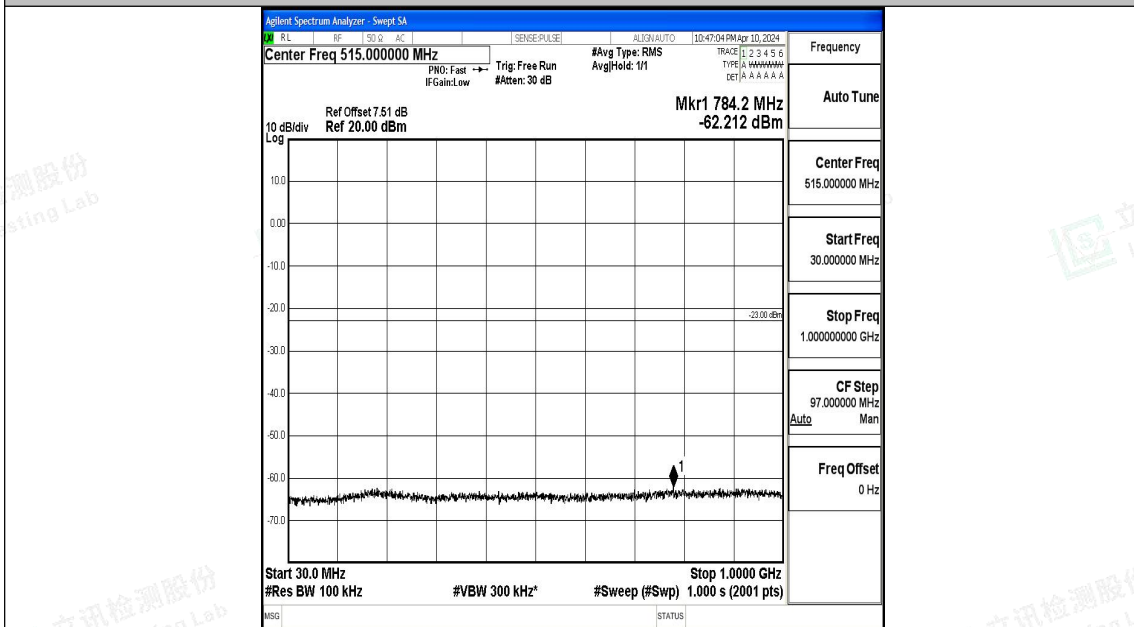

Band66\_5MHz\_QPSK\_132647\_1RB#0\_3000~20000\_3000~20000

Band66\_5MHz\_16QAM\_132647\_1RB#0\_0.009~0.15\_0.009~0.15

Band66\_5MHz\_16QAM\_132647\_1RB#0\_0.15~30\_0.15~30

Band66\_5MHz\_16QAM\_132647\_1RB#0\_30~1000\_30~1000