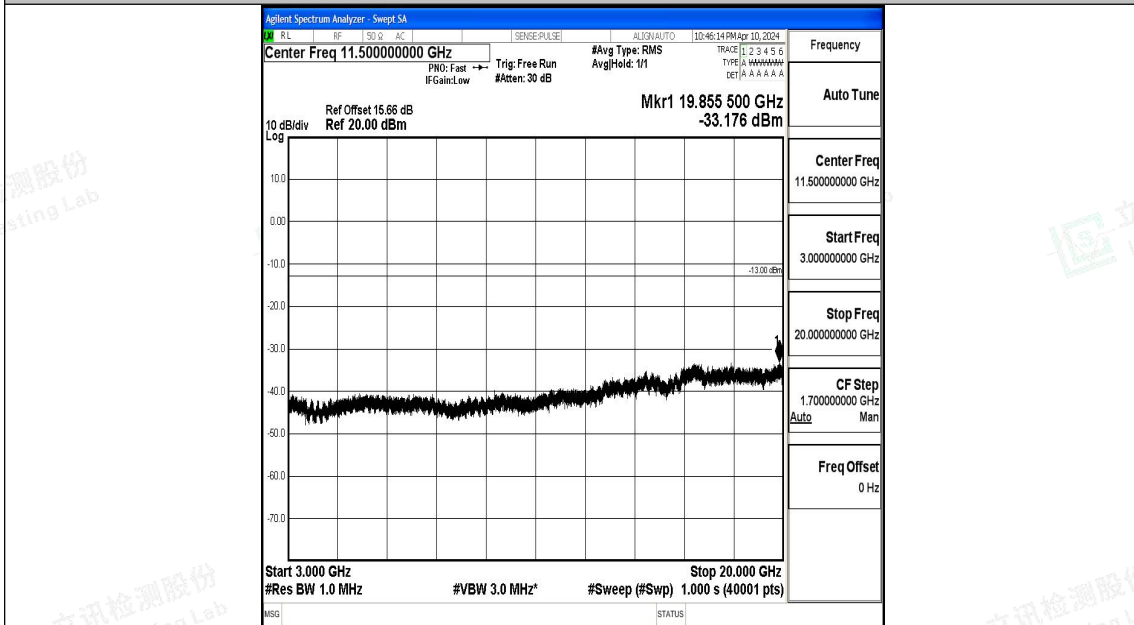

Band66\_5MHz\_16QAM\_132322\_1RB#0\_0.15~30\_0.15~30

Band66\_5MHz\_16QAM\_132322\_1RB#0\_30~1000\_30~1000

Band66\_5MHz\_16QAM\_132322\_1RB#0\_1000~3000\_1000~3000

Band66\_5MHz\_16QAM\_132322\_1RB#0\_3000~20000\_3000~20000