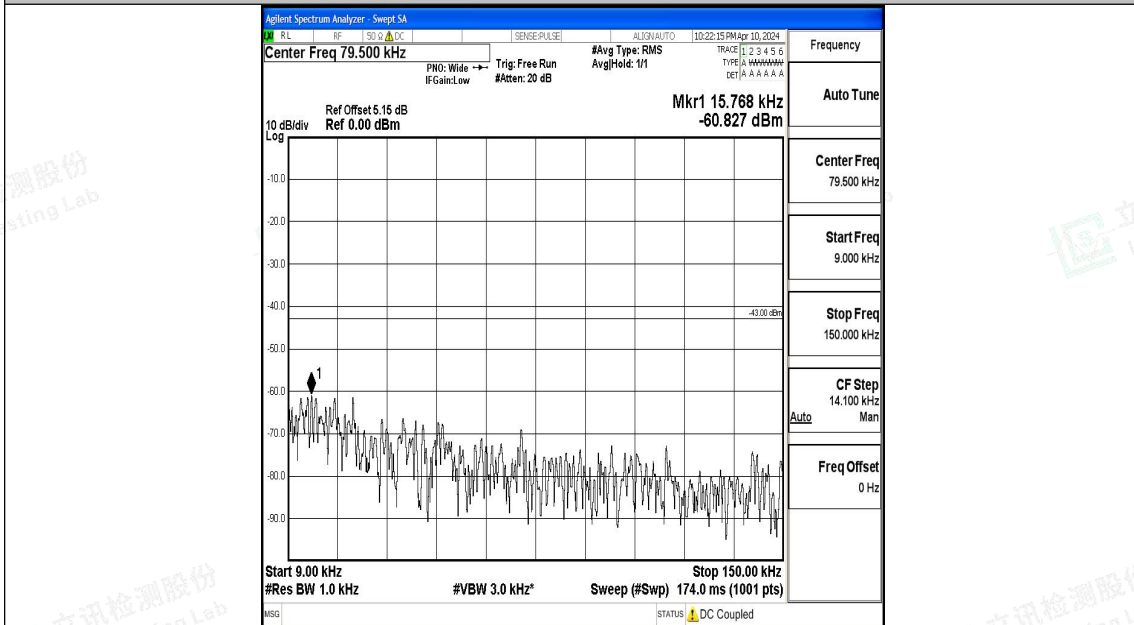

Band66_3MHz_QPSK_132657_1RB#0_3000~20000_3000~20000

Band66_3MHz_16QAM_132657_1RB#0_0.009~0.15_0.009~0.15