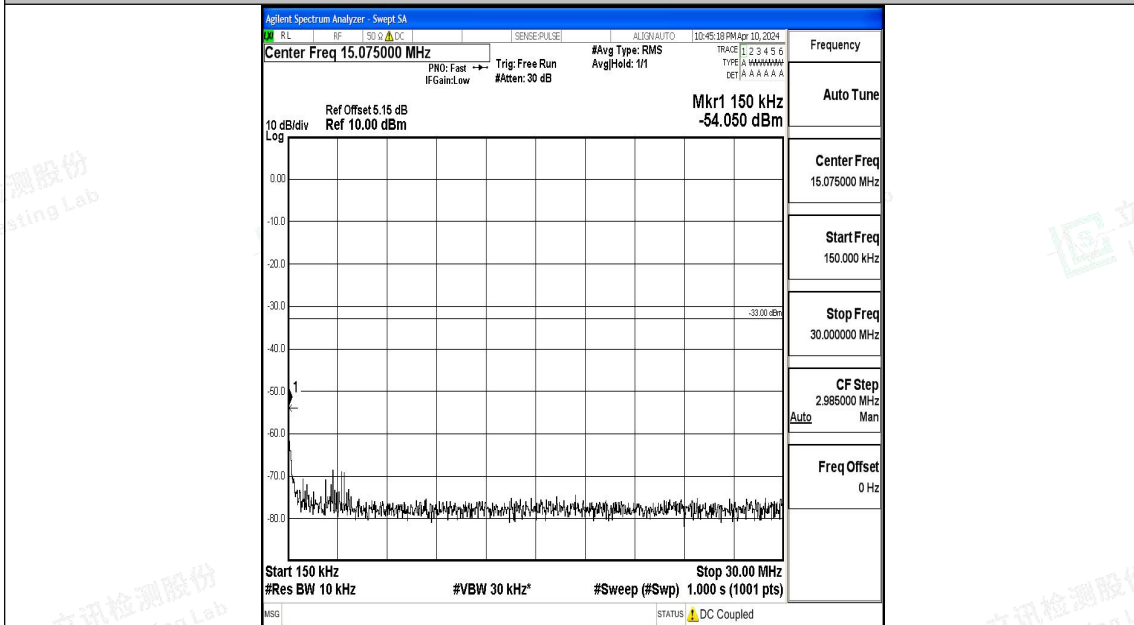

Band66_5MHz_QPSK_132322_1RB#0_0.009~0.15_0.009~0.15

Band66_5MHz_QPSK_132322_1RB#0_0.15~30_0.15~30