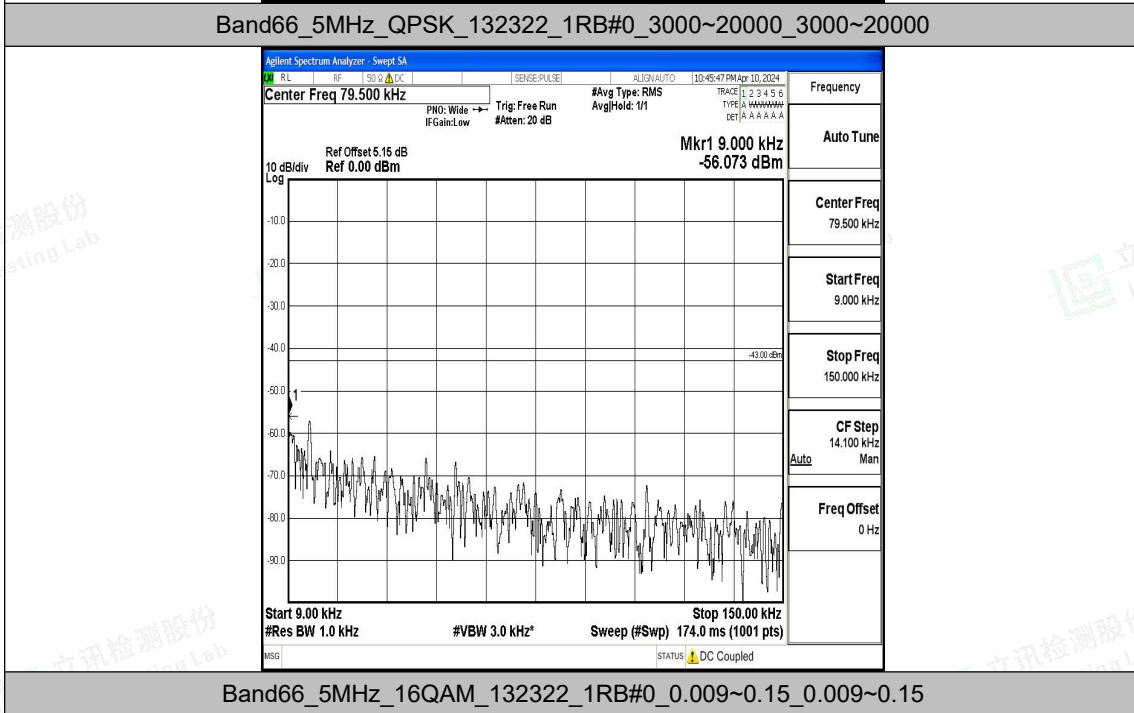

Band66\_5MHz\_QPSK\_132322\_1RB#0\_0.009~0.15\_0.009~0.15

Band66\_5MHz\_QPSK\_132322\_1RB#0\_0.15~30\_0.15~30

Band66\_5MHz\_QPSK\_132322\_1RB#0\_30~1000\_30~1000

Band66\_5MHz\_QPSK\_132322\_1RB#0\_1000~3000\_1000~3000