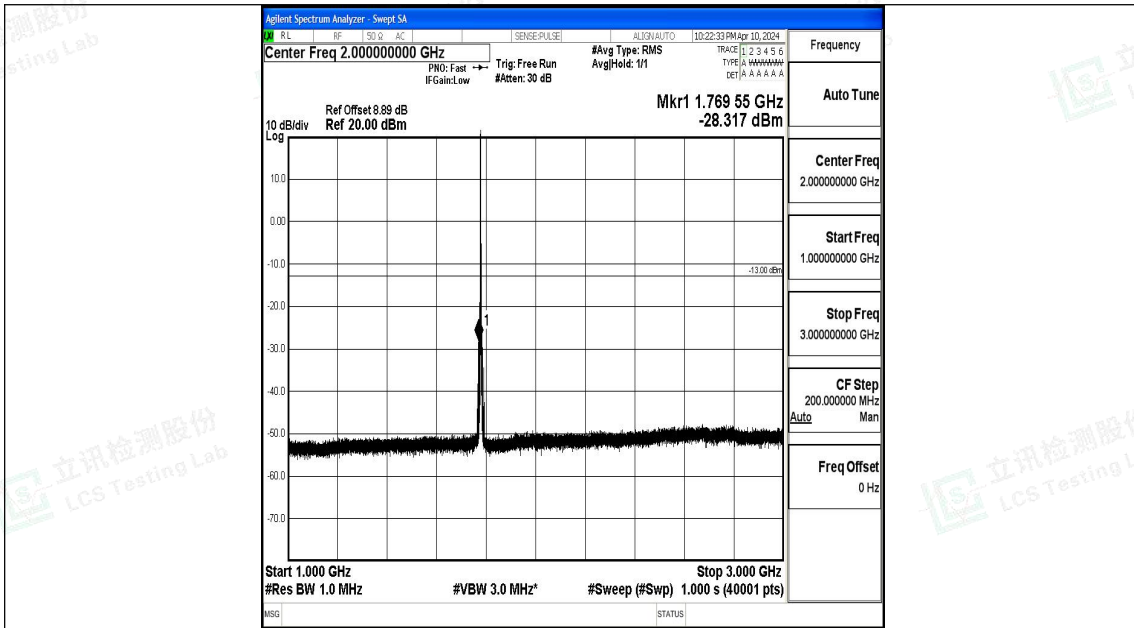

Band66\_3MHz\_QPSK\_132657\_1RB#0\_3000~20000\_3000~20000

Band66\_3MHz\_16QAM\_132657\_1RB#0\_0.009~0.15\_0.009~0.15

Band66\_3MHz\_16QAM\_132657\_1RB#0\_0.15~30\_0.15~30

Band66\_3MHz\_16QAM\_132657\_1RB#0\_30~1000\_30~1000