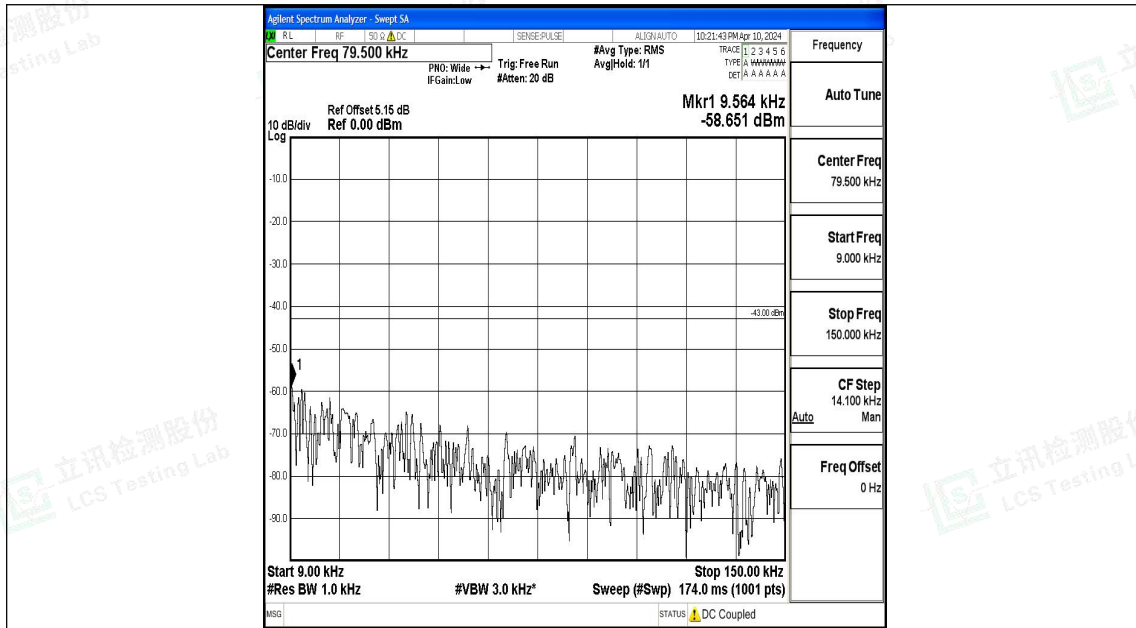

Band66\_3MHz\_QPSK\_132657\_1RB#0\_0.009~0.15\_0.009~0.15

Band66\_3MHz\_QPSK\_132657\_1RB#0\_0.15~30\_0.15~30

Band66\_3MHz\_QPSK\_132657\_1RB#0\_30~1000\_30~1000

Band66\_3MHz\_QPSK\_132657\_1RB#0\_1000~3000\_1000~3000