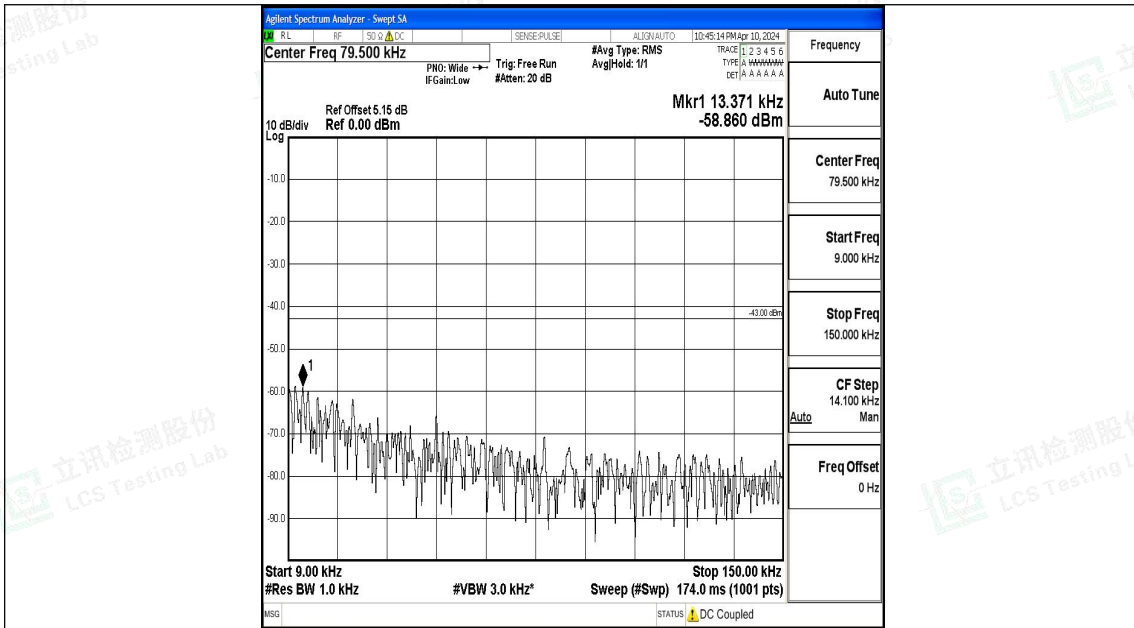

Band66\_5MHz\_16QAM\_131997\_1RB#0\_0.15~30\_0.15~30

Band66\_5MHz\_16QAM\_131997\_1RB#0\_30~1000\_30~1000

Band66\_5MHz\_16QAM\_131997\_1RB#0\_1000~3000\_1000~3000

Band66\_5MHz\_16QAM\_131997\_1RB#0\_3000~20000\_3000~20000