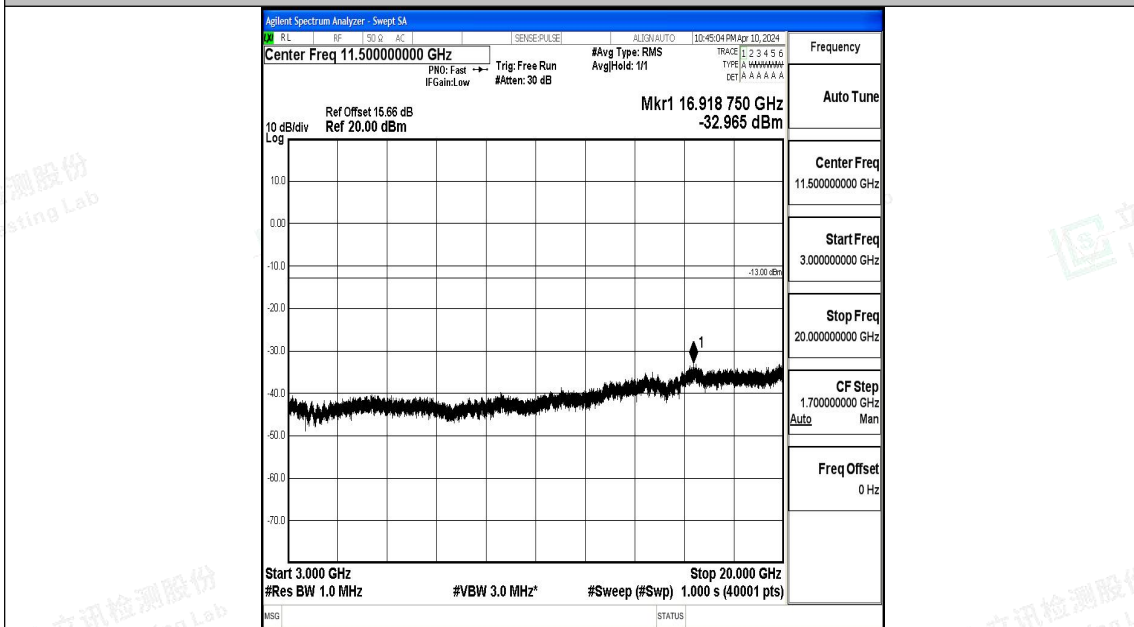

Band66\_5MHz\_16QAM\_131997\_1RB#0\_0.15~30\_0.15~30

Band66\_5MHz\_16QAM\_131997\_1RB#0\_30~1000\_30~1000

Band66\_5MHz\_16QAM\_131997\_1RB#0\_1000~3000\_1000~3000

Band66\_5MHz\_16QAM\_131997\_1RB#0\_3000~20000\_3000~20000