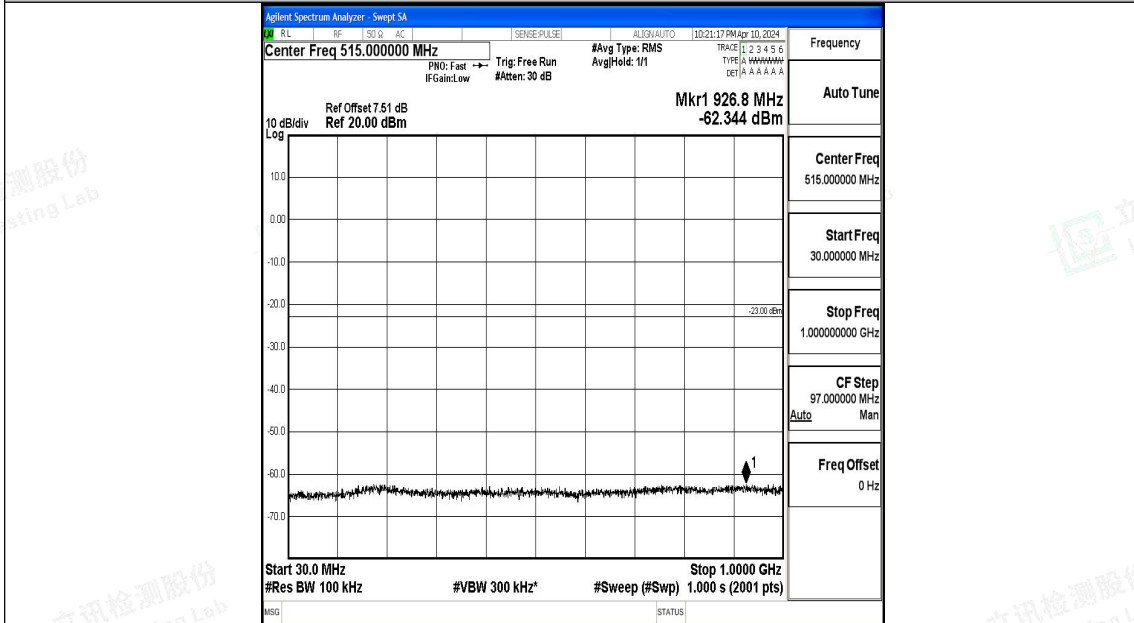

Band66_3MHz_16QAM_132322_1RB#0_0.15~30_0.15~30

Band66_3MHz_16QAM_132322_1RB#0_30~1000_30~1000