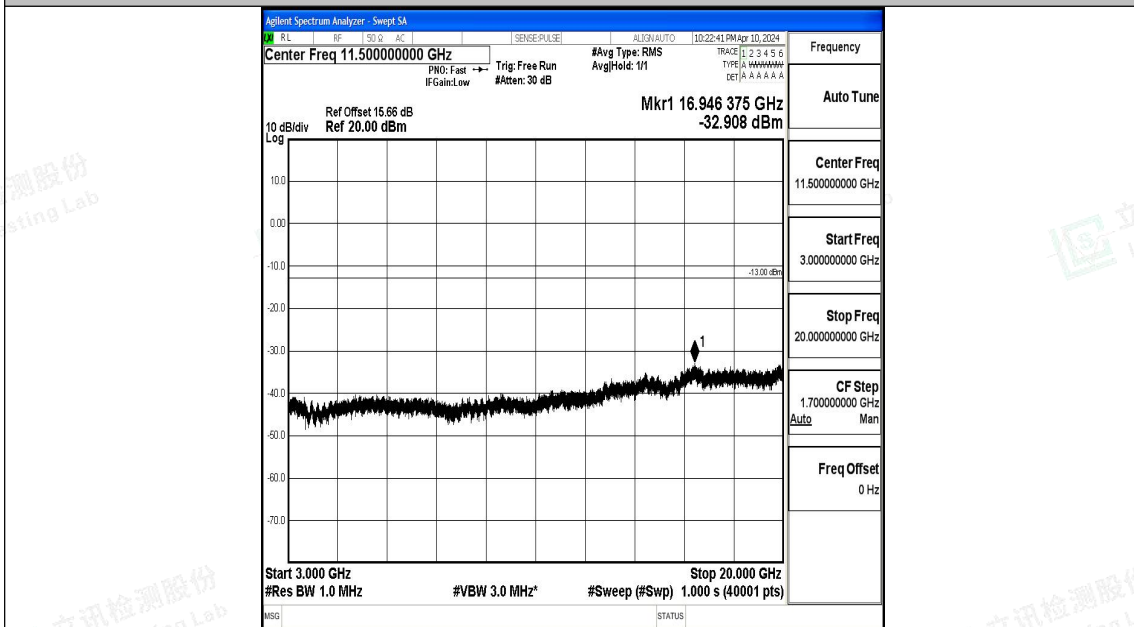

Band66_3MHz_16QAM_132657_1RB#0_1000~3000_1000~3000

Band66_3MHz_16QAM_132657_1RB#0_3000~20000_3000~20000