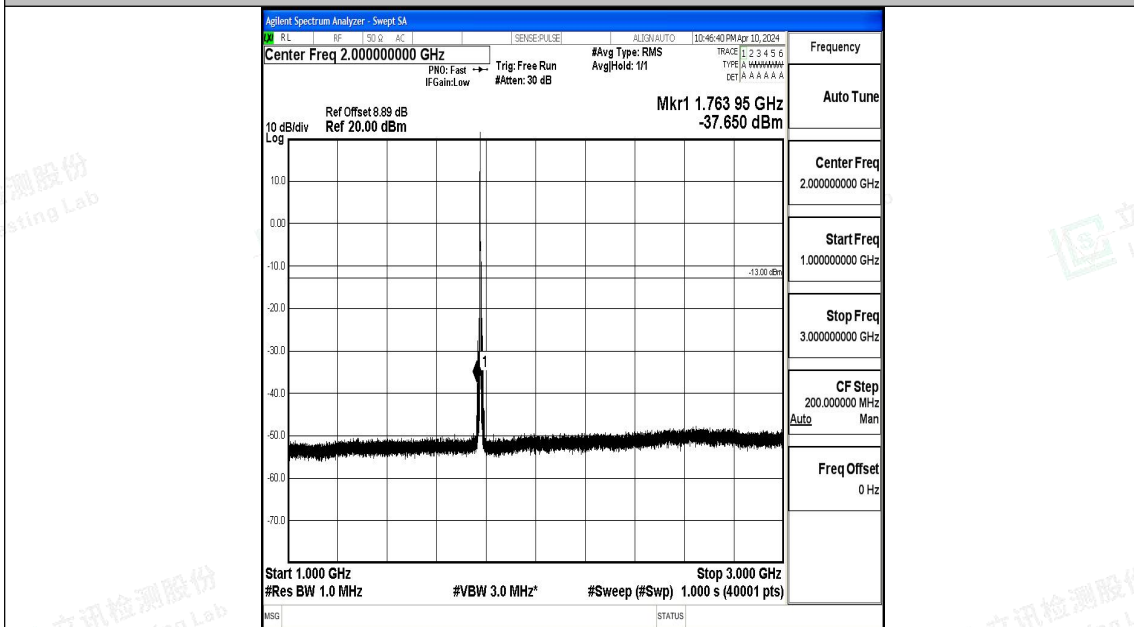

Band66\_5MHz\_QPSK\_132647\_1RB#0\_0.009~0.15\_0.009~0.15

Band66\_5MHz\_QPSK\_132647\_1RB#0\_0.15~30\_0.15~30

Band66\_5MHz\_QPSK\_132647\_1RB#0\_30~1000\_30~1000

Band66\_5MHz\_QPSK\_132647\_1RB#0\_1000~3000\_1000~3000