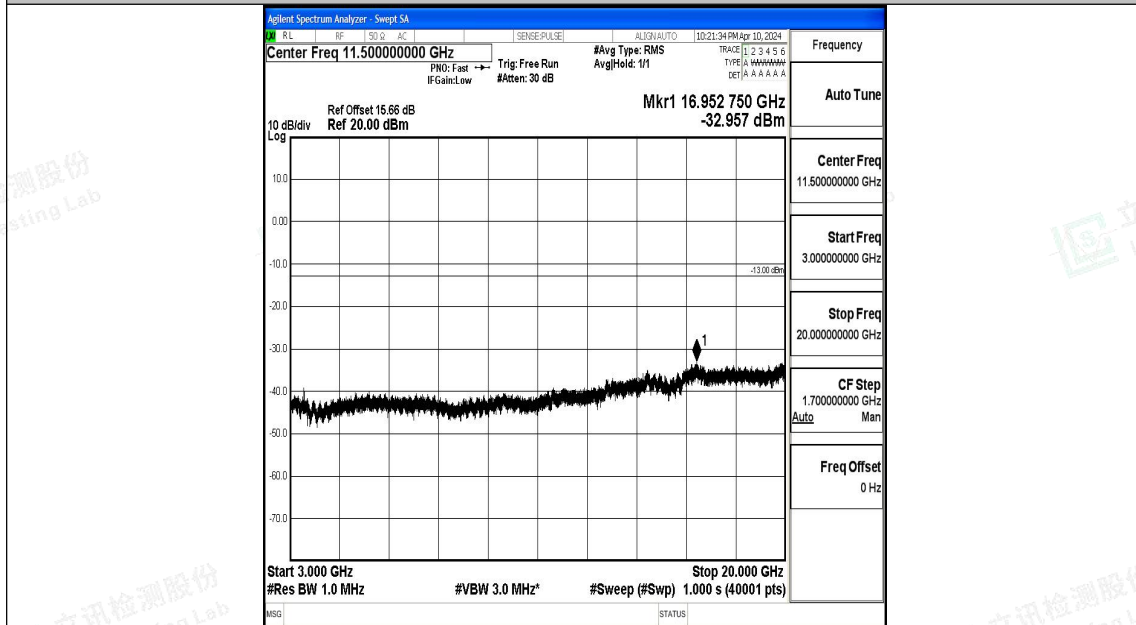

Band66_3MHz_16QAM_132322_1RB#0_1000~3000_1000~3000

Band66_3MHz_16QAM_132322_1RB#0_3000~20000_3000~20000