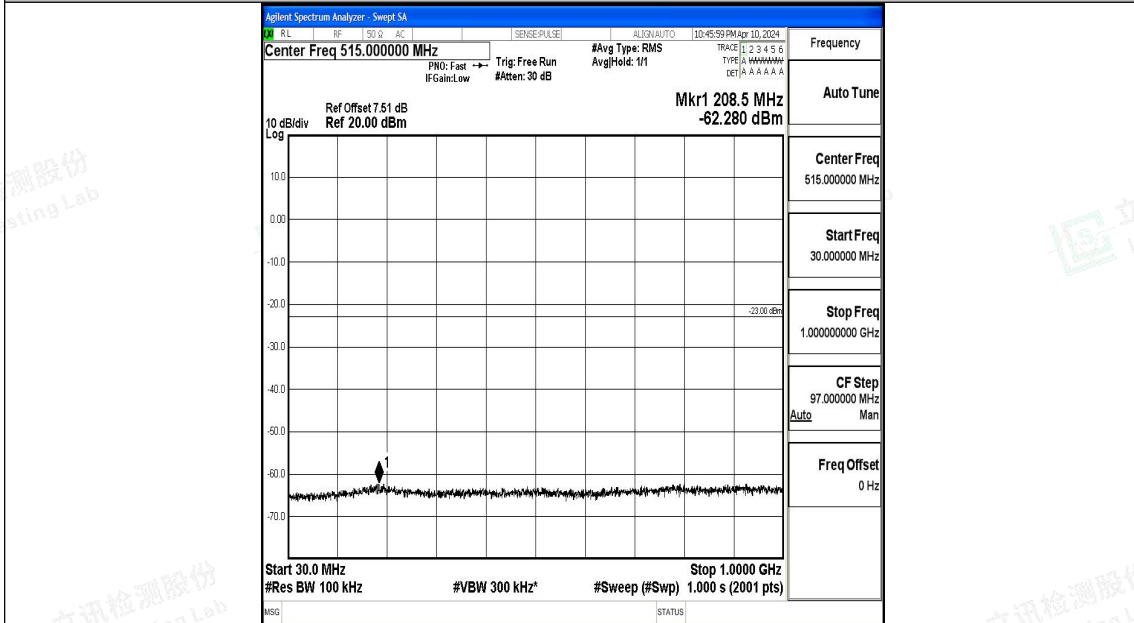

Band66_5MHz_16QAM_132322_1RB#0_0.15~30_0.15~30

Band66_5MHz_16QAM_132322_1RB#0_30~1000_30~1000