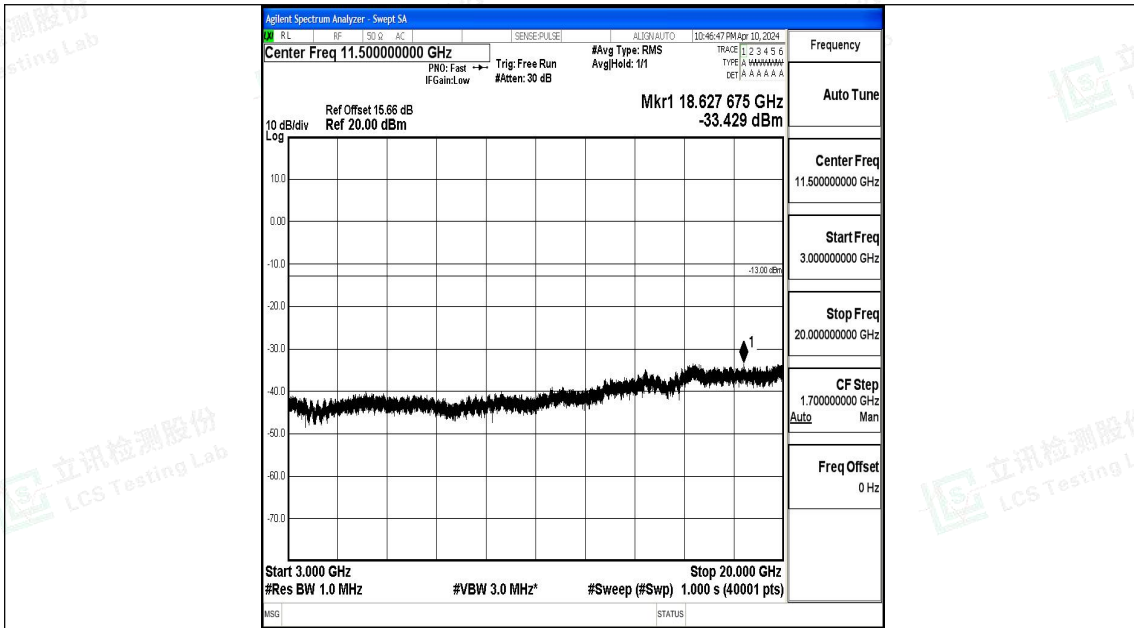

Band66\_5MHz\_QPSK\_132647\_1RB#0\_0.009~0.15\_0.009~0.15

Band66\_5MHz\_QPSK\_132647\_1RB#0\_0.15~30\_0.15~30

Band66\_5MHz\_QPSK\_132647\_1RB#0\_30~1000\_30~1000

Band66\_5MHz\_QPSK\_132647\_1RB#0\_1000~3000\_1000~3000