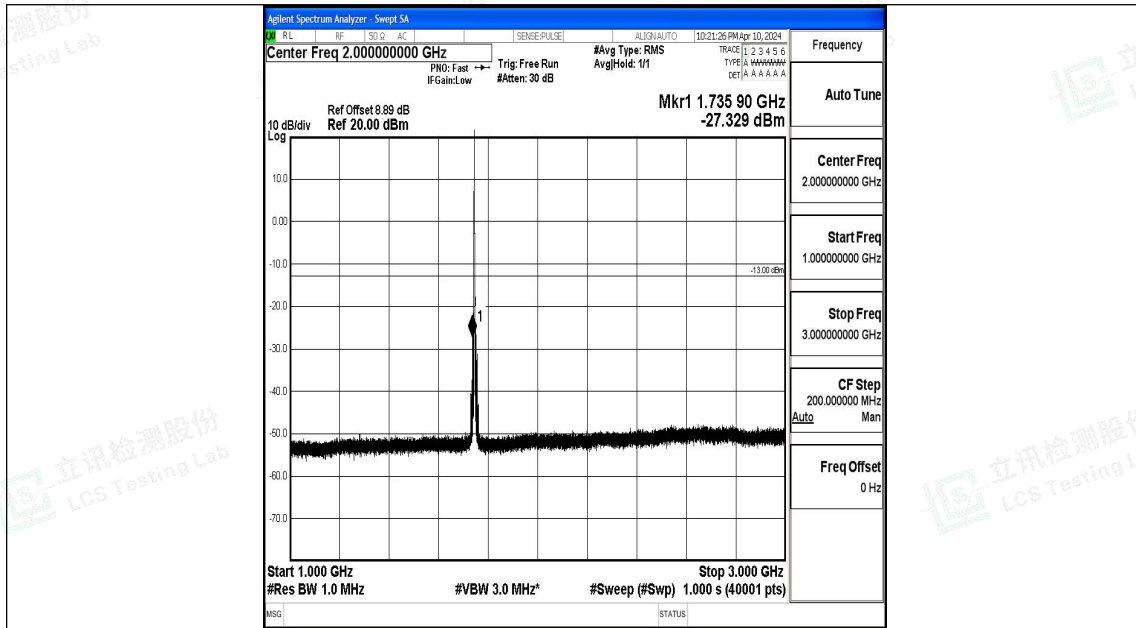

Band66\_3MHz\_16QAM\_132322\_1RB#0\_0.15~30\_0.15~30

Band66\_3MHz\_16QAM\_132322\_1RB#0\_30~1000\_30~1000

Band66\_3MHz\_16QAM\_132322\_1RB#0\_1000~3000\_1000~3000

Band66\_3MHz\_16QAM\_132322\_1RB#0\_3000~20000\_3000~20000