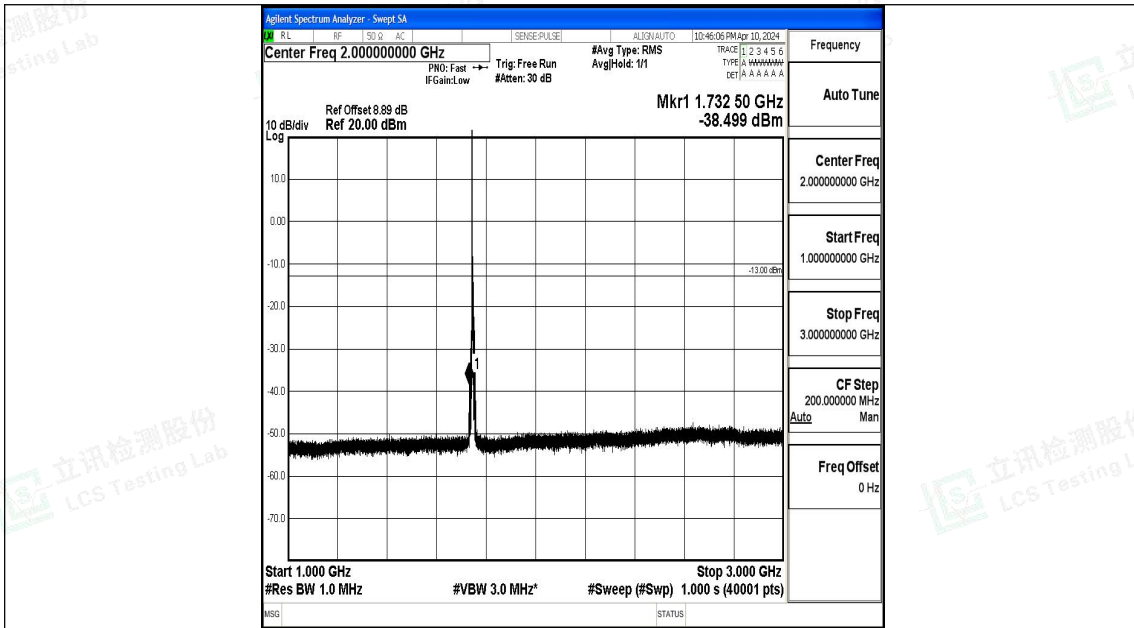

Band66_5MHz_16QAM_132322_1RB#0_30~1000_30~1000

Band66_5MHz_16QAM_132322_1RB#0_1000~3000_1000~3000