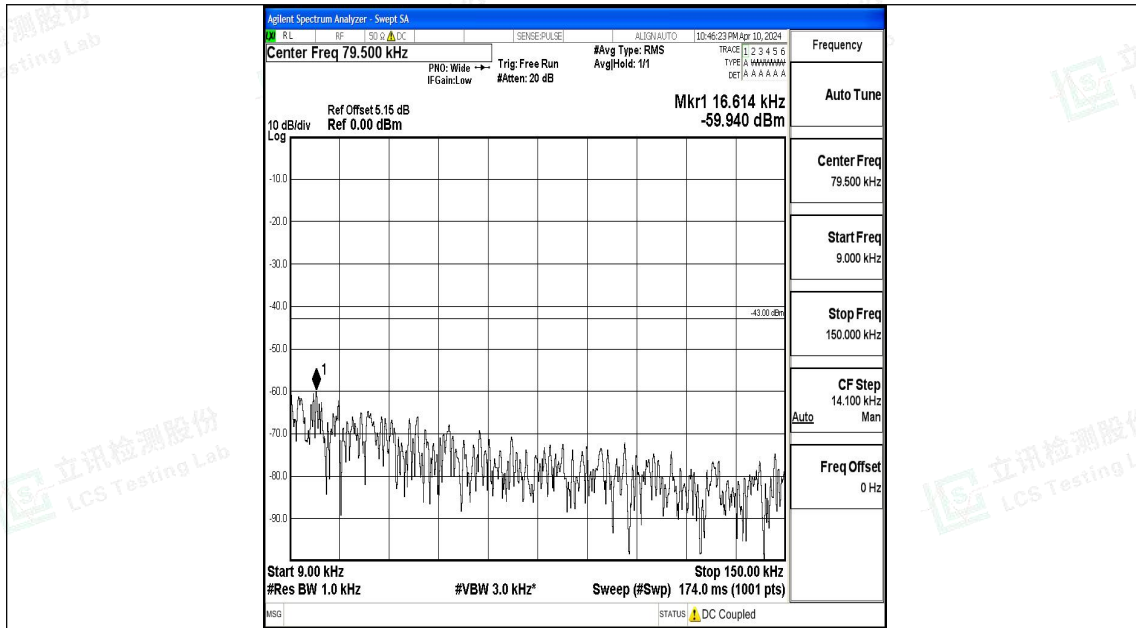

Band66\_5MHz\_16QAM\_132322\_1RB#0\_0.15~30\_0.15~30

Band66\_5MHz\_16QAM\_132322\_1RB#0\_30~1000\_30~1000

Band66\_5MHz\_16QAM\_132322\_1RB#0\_1000~3000\_1000~3000

Band66\_5MHz\_16QAM\_132322\_1RB#0\_3000~20000\_3000~20000