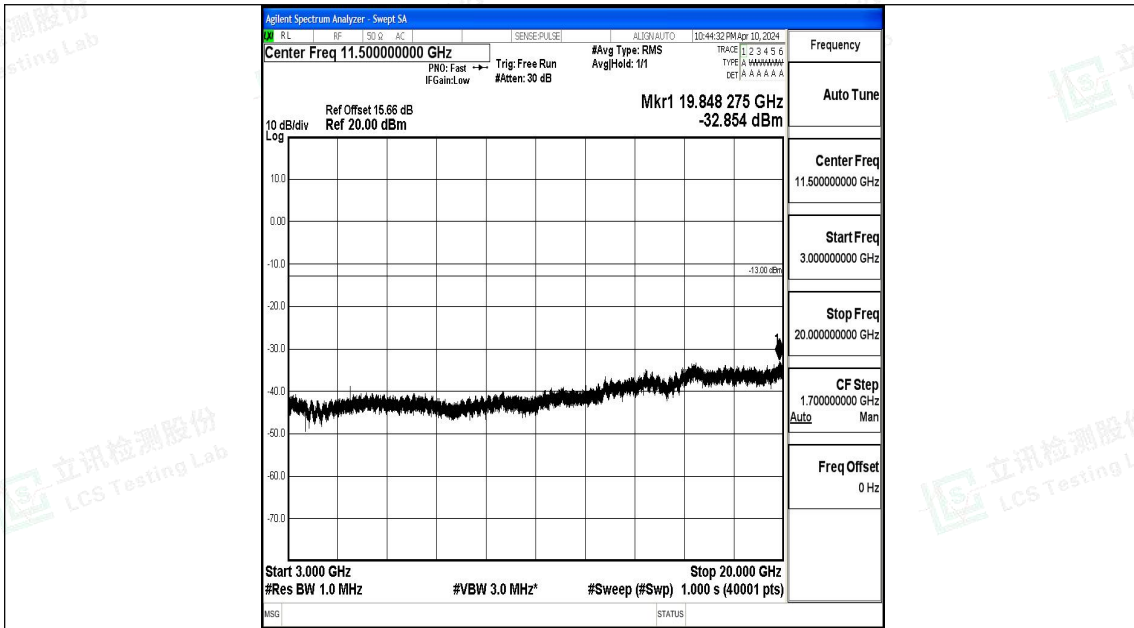

Band66_5MHz_QPSK_131997_1RB#0_1000~3000_1000~3000

Band66_5MHz_QPSK_131997_1RB#0_3000~20000_3000~20000