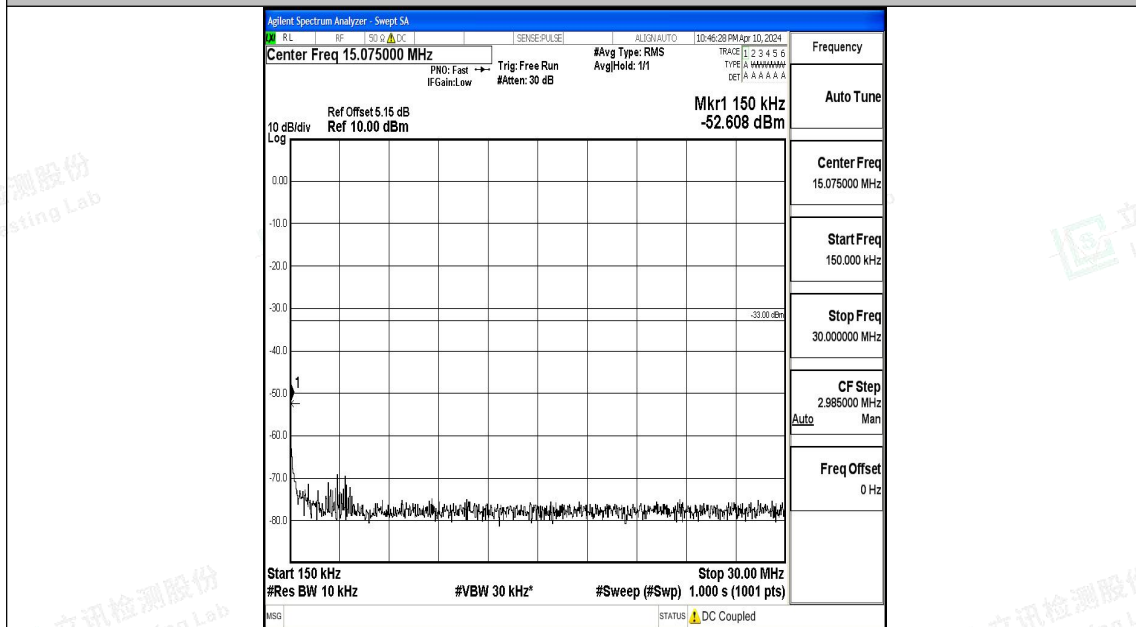

Band66_5MHz_QPSK_132647_1RB#0_0.009~0.15_0.009~0.15

Band66_5MHz_QPSK_132647_1RB#0_0.15~30_0.15~30