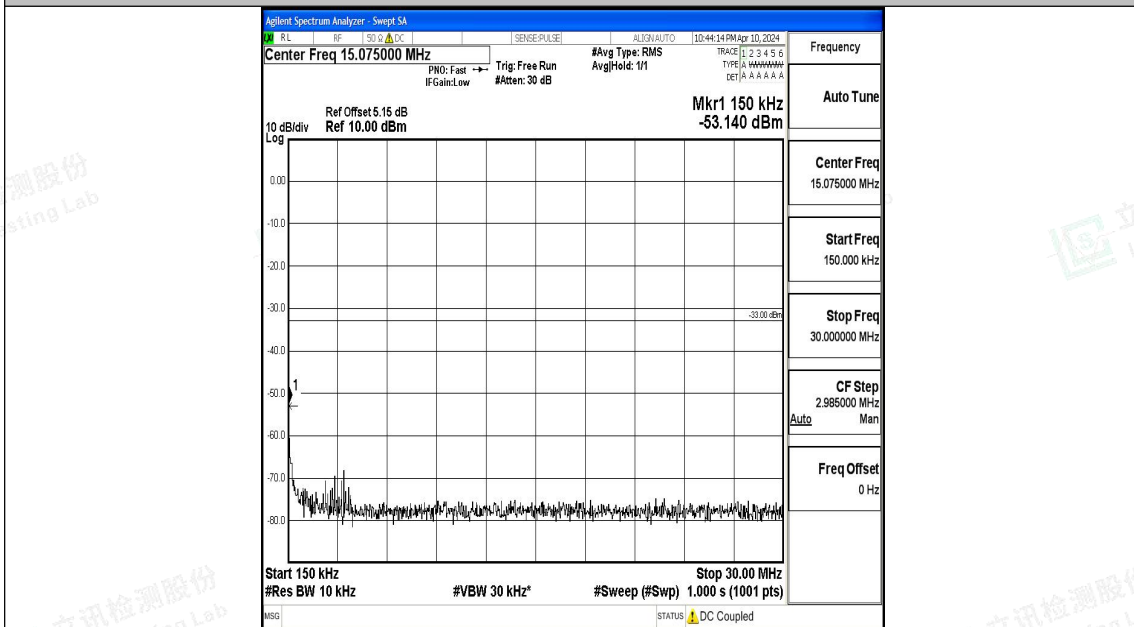

Band66\_3MHz\_16QAM\_132657\_1RB#0\_1000~3000\_1000~3000

Band66\_3MHz\_16QAM\_132657\_1RB#0\_3000~20000\_3000~20000

Band66\_5MHz\_QPSK\_131997\_1RB#0\_0.009~0.15\_0.009~0.15

Band66\_5MHz\_QPSK\_131997\_1RB#0\_0.15~30\_0.15~30