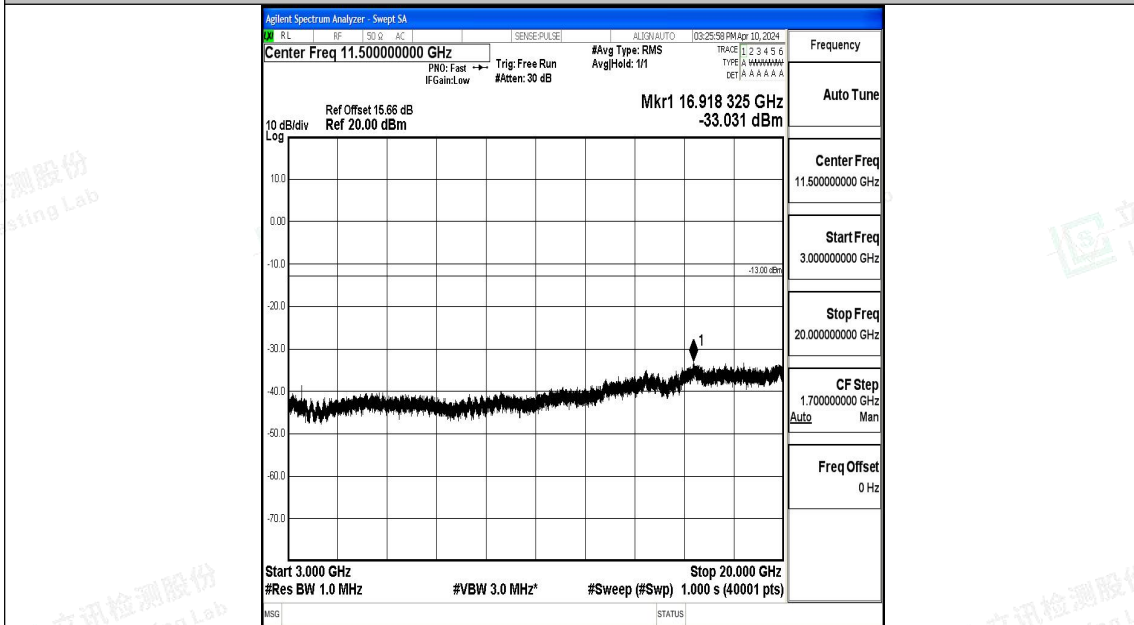

Band4_20MHz_16QAM_20300_1RB#0_0.15~30_0.15~30

Band4_20MHz_16QAM_20300_1RB#0_30~1000_30~1000

Band4_20MHz_16QAM_20300_1RB#0_1000~3000_1000~3000

Band4_20MHz_16QAM_20300_1RB#0_3000~20000_3000~20000