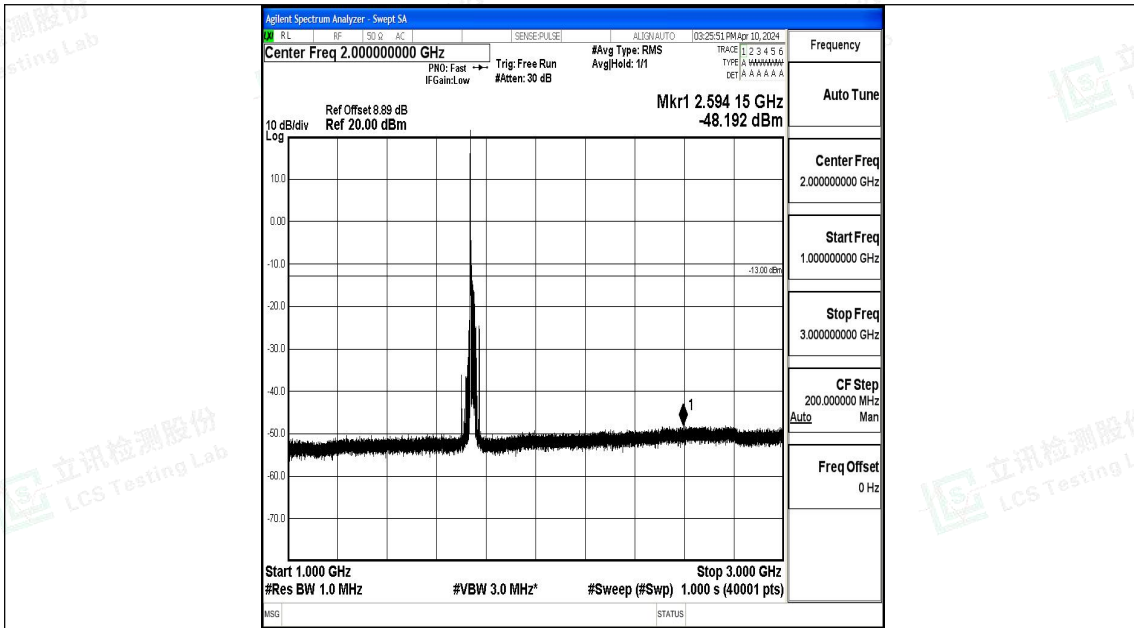

Band4_20MHz_16QAM_20300_1RB#0_0.15~30_0.15~30

Band4_20MHz_16QAM_20300_1RB#0_30~1000_30~1000

Band4_20MHz_16QAM_20300_1RB#0_1000~3000_1000~3000

Band4_20MHz_16QAM_20300_1RB#0_3000~20000_3000~20000