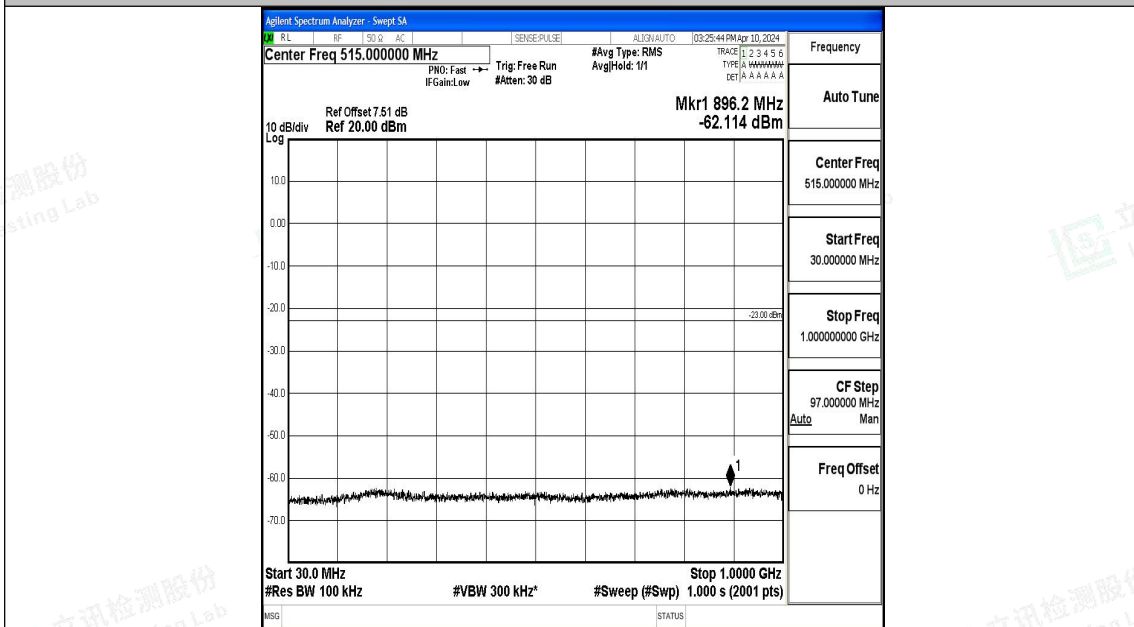

Band4_20MHz_16QAM_20300_1RB#0_0.15~30_0.15~30

Band4_20MHz_16QAM_20300_1RB#0_30~1000_30~1000

Band4_20MHz_16QAM_20300_1RB#0_1000~3000_1000~3000

Band4_20MHz_16QAM_20300_1RB#0_3000~20000_3000~20000