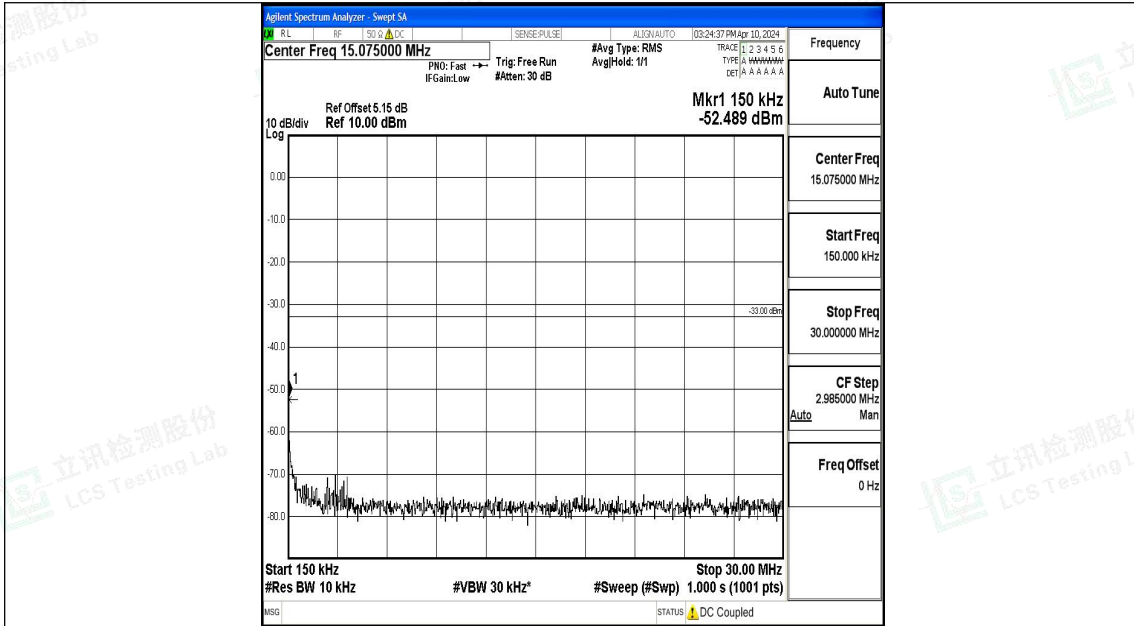

Band4_20MHz_QPSK_20175_1RB#0_30~1000_30~1000

Band4_20MHz_QPSK_20175_1RB#0_1000~3000_1000~3000

Band4_20MHz_QPSK_20175_1RB#0_3000~20000_3000~20000

Band4_20MHz_16QAM_20175_1RB#0_0.009~0.15_0.009~0.15

Band4_20MHz_16QAM_20175_1RB#0_0.15~30_0.15~30