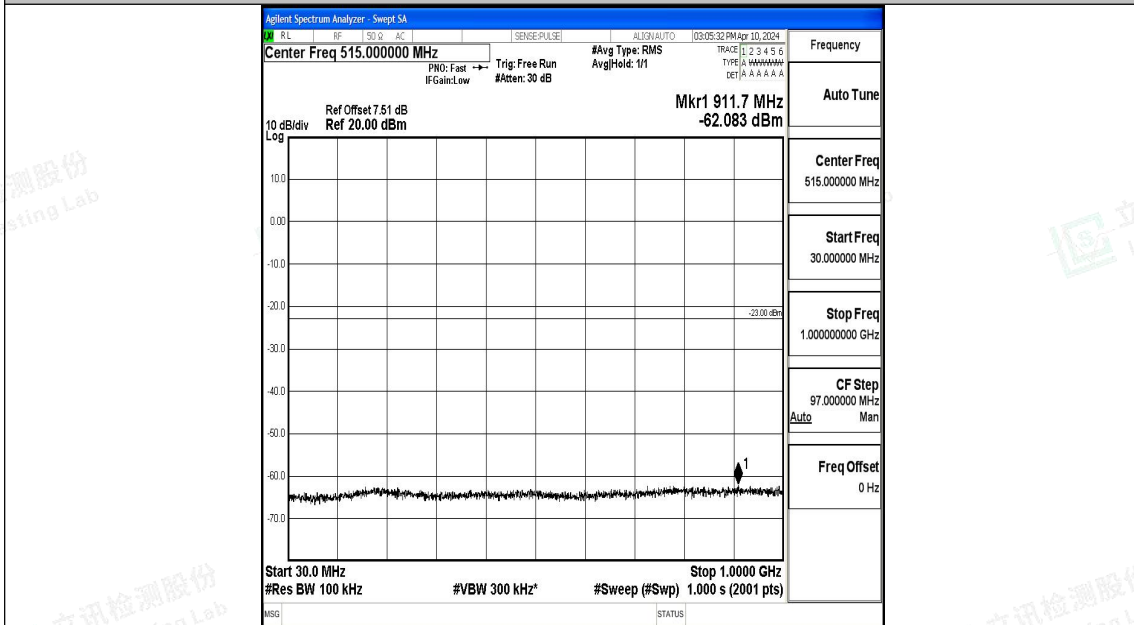

Band4_15MHz_16QAM_20175_1RB#0_0.15~30_0.15~30

Band4_15MHz_16QAM_20175_1RB#0_30~1000_30~1000