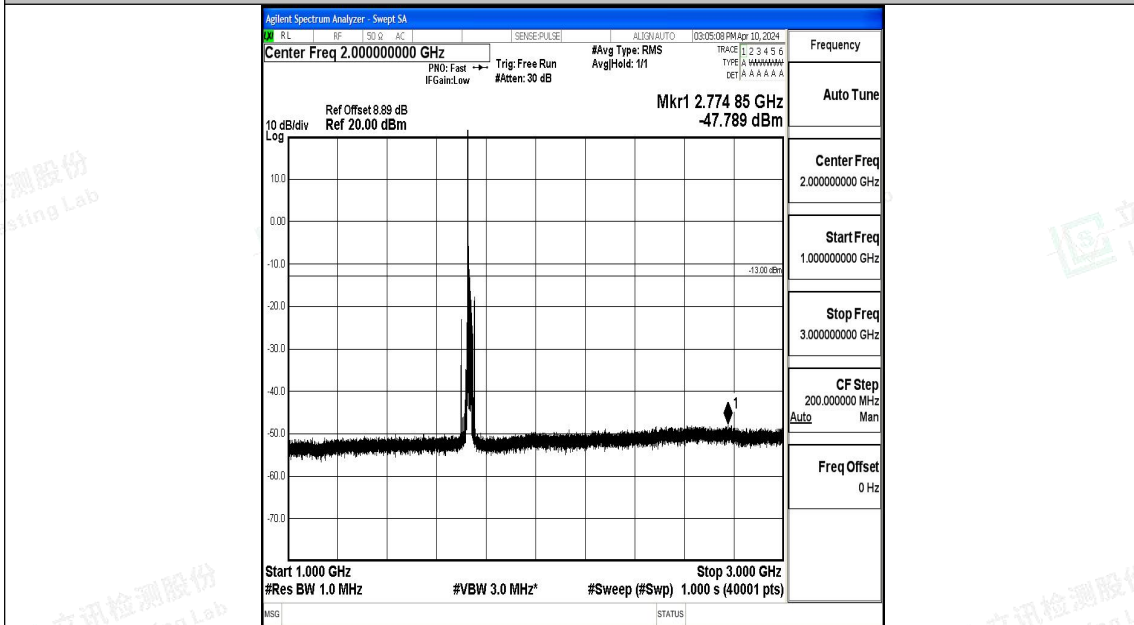

Band4_15MHz_QPSK_20175_1RB#0_0.009~0.15_0.009~0.15

Band4_15MHz_QPSK_20175_1RB#0_0.15~30_0.15~30

Band4_15MHz_QPSK_20175_1RB#0_30~1000_30~1000

Band4_15MHz_QPSK_20175_1RB#0_1000~3000_1000~3000

Band4_15MHz_QPSK_20175_1RB#0_3000~20000_3000~20000