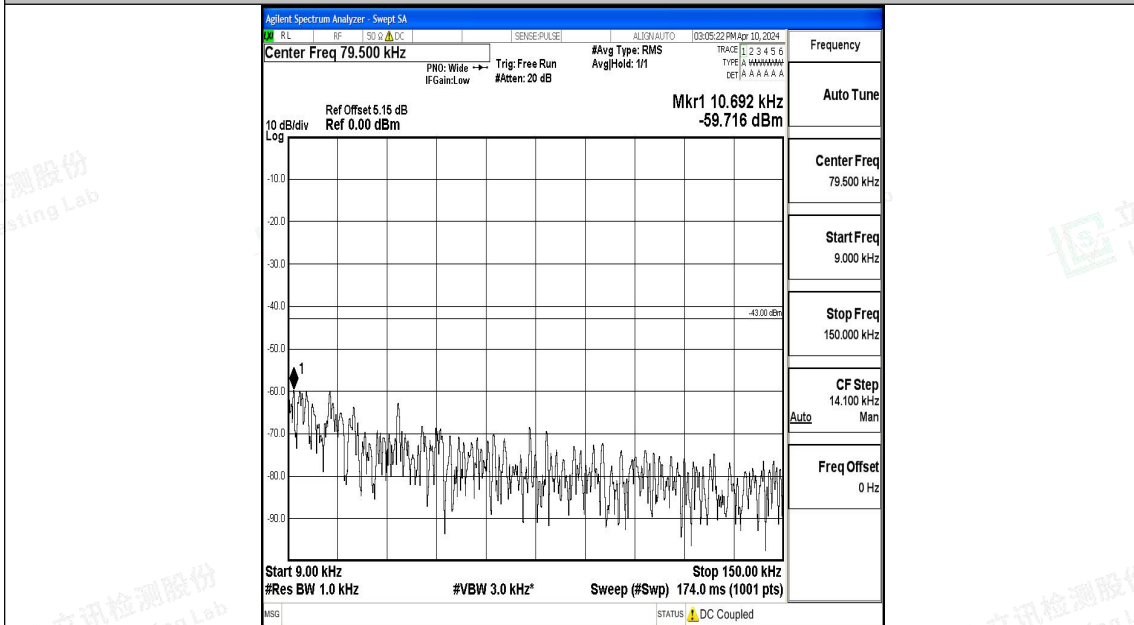

Band4_15MHz_QPSK_20175_1RB#0_0.009~0.15_0.009~0.15

Band4_15MHz_QPSK_20175_1RB#0_0.15~30_0.15~30

Band4_15MHz_QPSK_20175_1RB#0_30~1000_30~1000

Band4_15MHz_QPSK_20175_1RB#0_1000~3000_1000~3000

Band4_15MHz_QPSK_20175_1RB#0_3000~20000_3000~20000