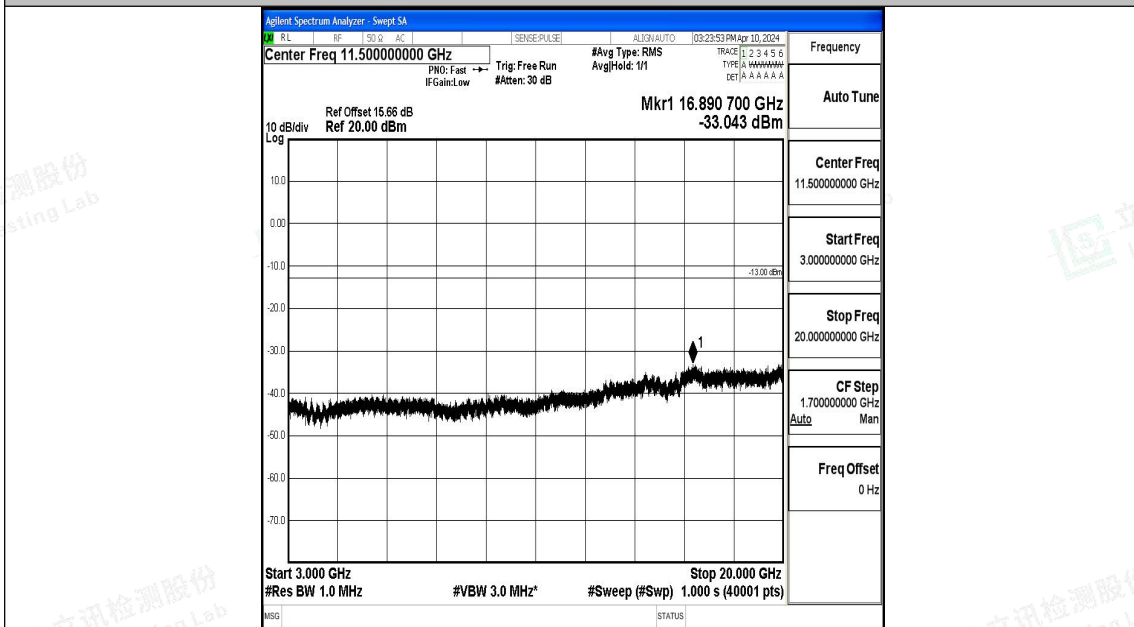

Band4_20MHz_16QAM_20050_1RB#0_1000~3000_1000~3000

Band4_20MHz_16QAM_20050_1RB#0_3000~20000_3000~20000