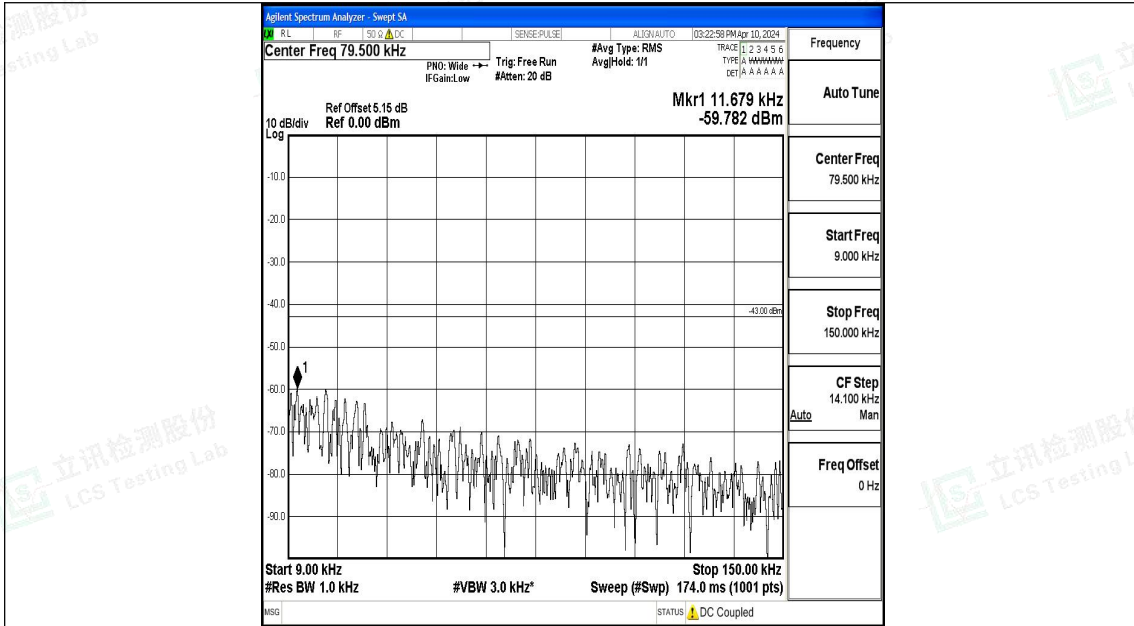

Band4_15MHz_16QAM_20325_1RB#0_0.009~0.15_0.009~0.15

Band4_15MHz_16QAM_20325_1RB#0_0.15~30_0.15~30

Band4_15MHz_16QAM_20325_1RB#0_30~1000_30~1000

Band4_15MHz_16QAM_20325_1RB#0_1000~3000_1000~3000

Band4_15MHz_16QAM_20325_1RB#0_3000~20000_3000~20000