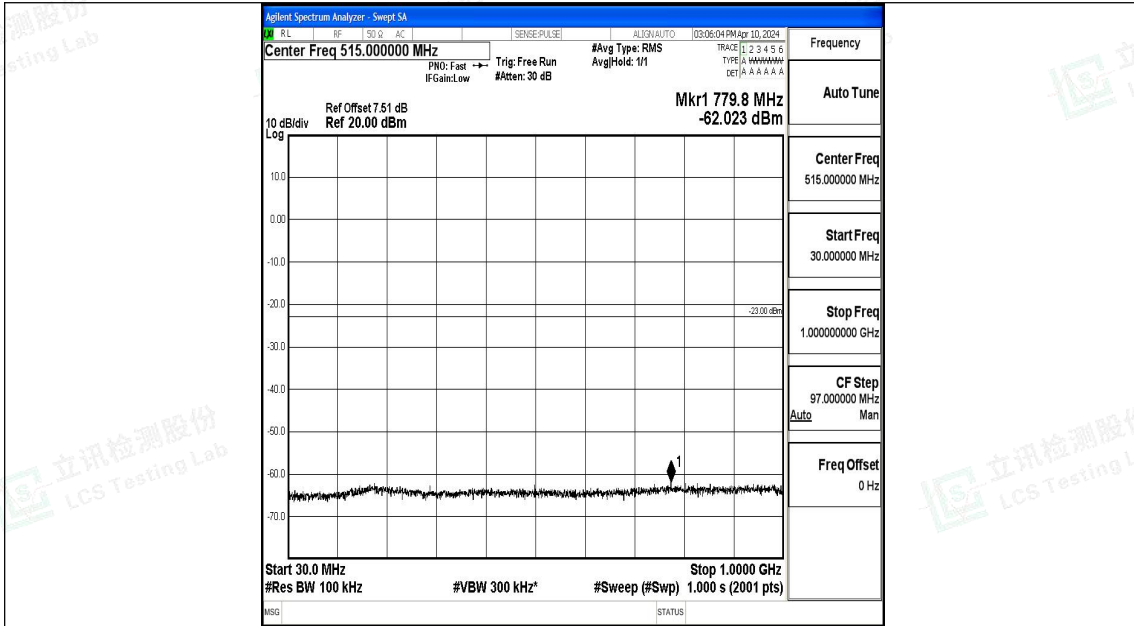

Band4_15MHz_QPSK_20325_1RB#0_0.15~30_0.15~30

Band4_15MHz_QPSK_20325_1RB#0_30~1000_30~1000