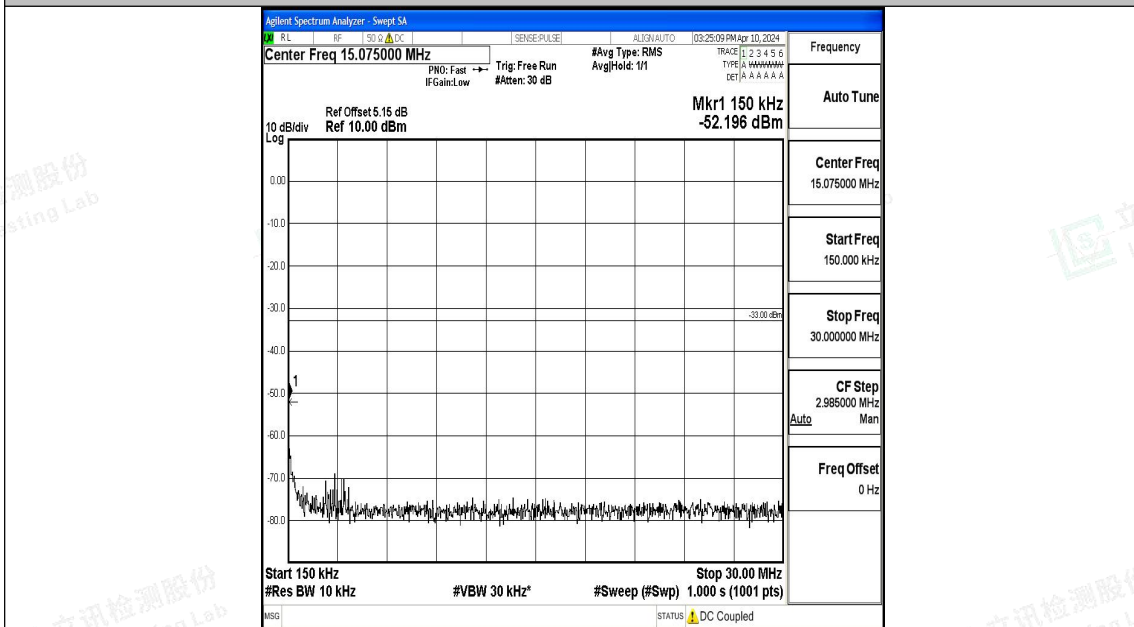

Band4_20MHz_16QAM_20175_1RB#0_30~1000_30~1000

Band4_20MHz_16QAM_20175_1RB#0_1000~3000_1000~3000

Band4_20MHz_16QAM_20175_1RB#0_3000~20000_3000~20000

Band4_20MHz_QPSK_20300_1RB#0_0.009~0.15_0.009~0.15

Band4_20MHz_QPSK_20300_1RB#0_0.15~30_0.15~30