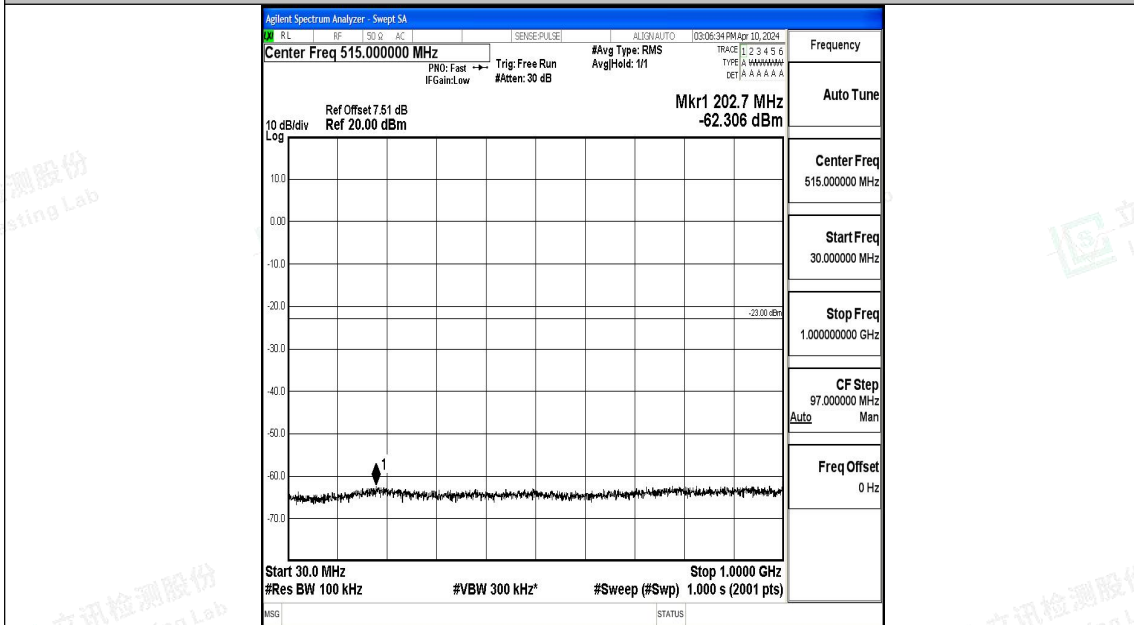

Band4_15MHz_16QAM_20325_1RB#0_0.15~30_0.15~30

Band4_15MHz_16QAM_20325_1RB#0_30~1000_30~1000