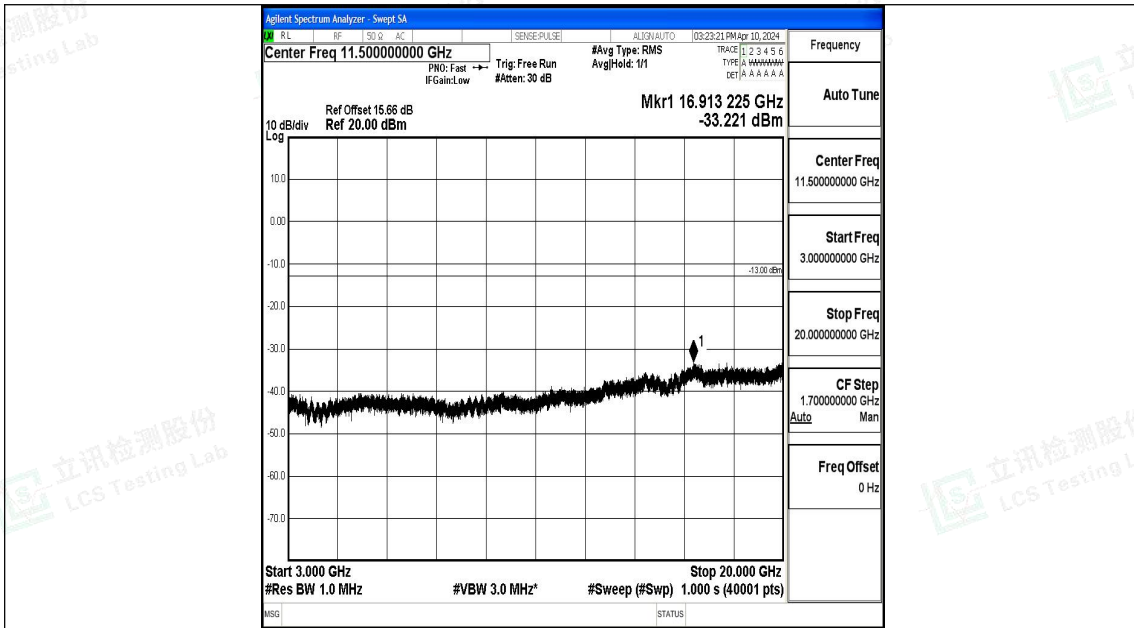

Band4_20MHz_QPSK_20050_1RB#0_0.009~0.15_0.009~0.15

Band4_20MHz_QPSK_20050_1RB#0_0.15~30_0.15~30

Band4_20MHz_QPSK_20050_1RB#0_30~1000_30~1000

Band4_20MHz_QPSK_20050_1RB#0_1000~3000_1000~3000

Band4_20MHz_16QAM_20050_1RB#0_0.15~30_0.15~30