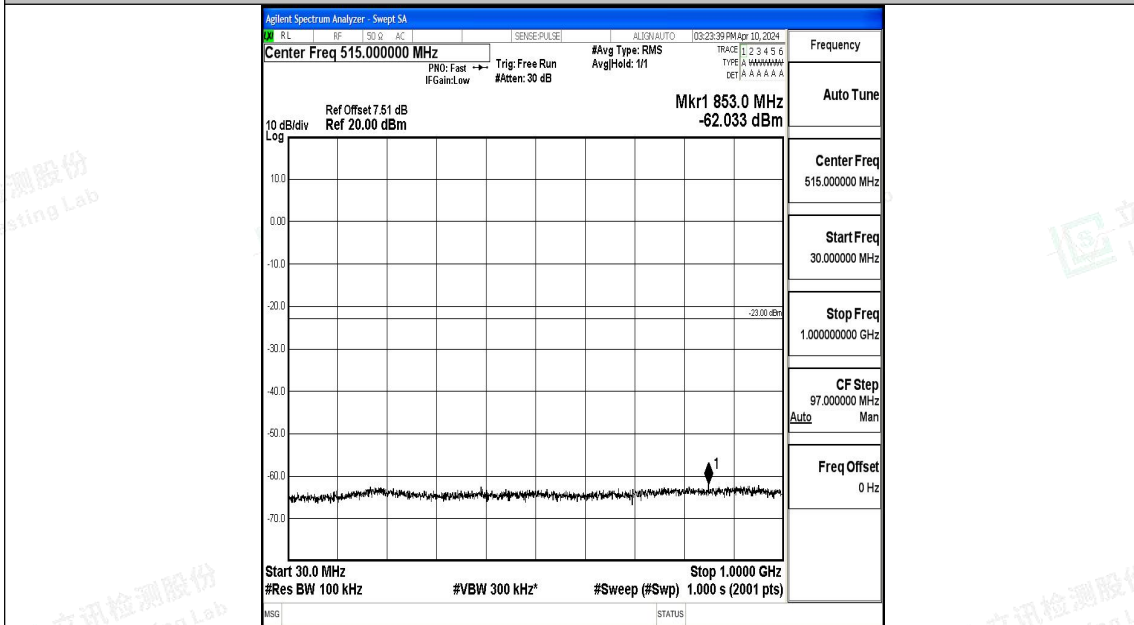

Band4_20MHz_QPSK_20050_1RB#0_0.009~0.15_0.009~0.15

Band4_20MHz_QPSK_20050_1RB#0_0.15~30_0.15~30

Band4_20MHz_QPSK_20050_1RB#0_30~1000_30~1000

Band4_20MHz_QPSK_20050_1RB#0_1000~3000_1000~3000

Band4_20MHz_16QAM_20050_1RB#0_0.15~30_0.15~30