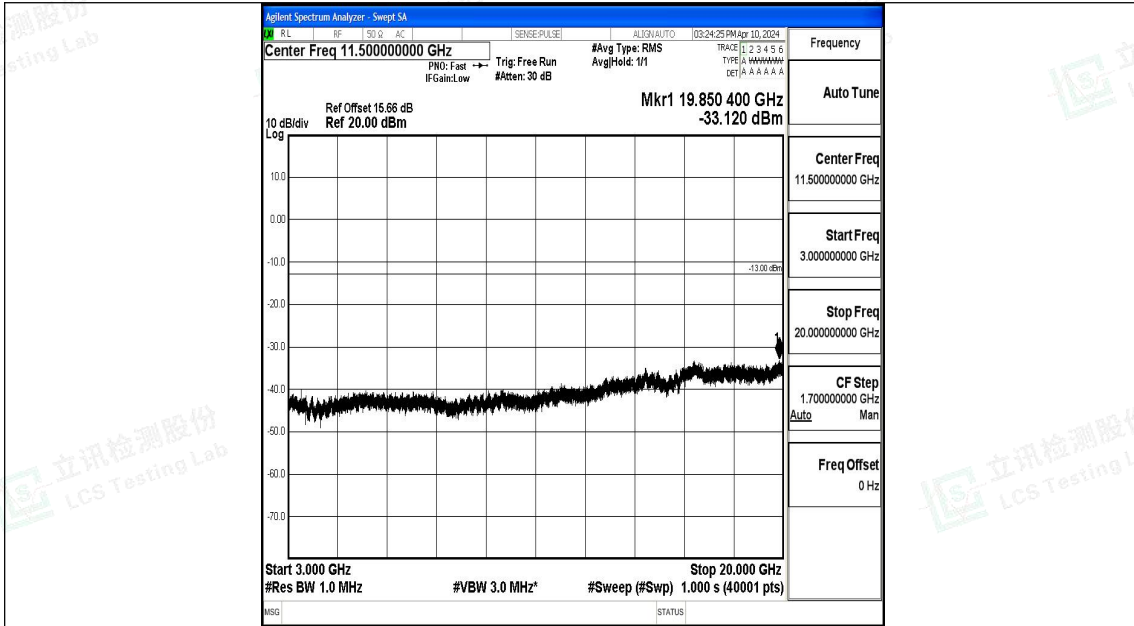

Band4_20MHz_QPSK_20175_1RB#0_1000~3000_1000~3000

Band4_20MHz_QPSK_20175_1RB#0_3000~20000_3000~20000