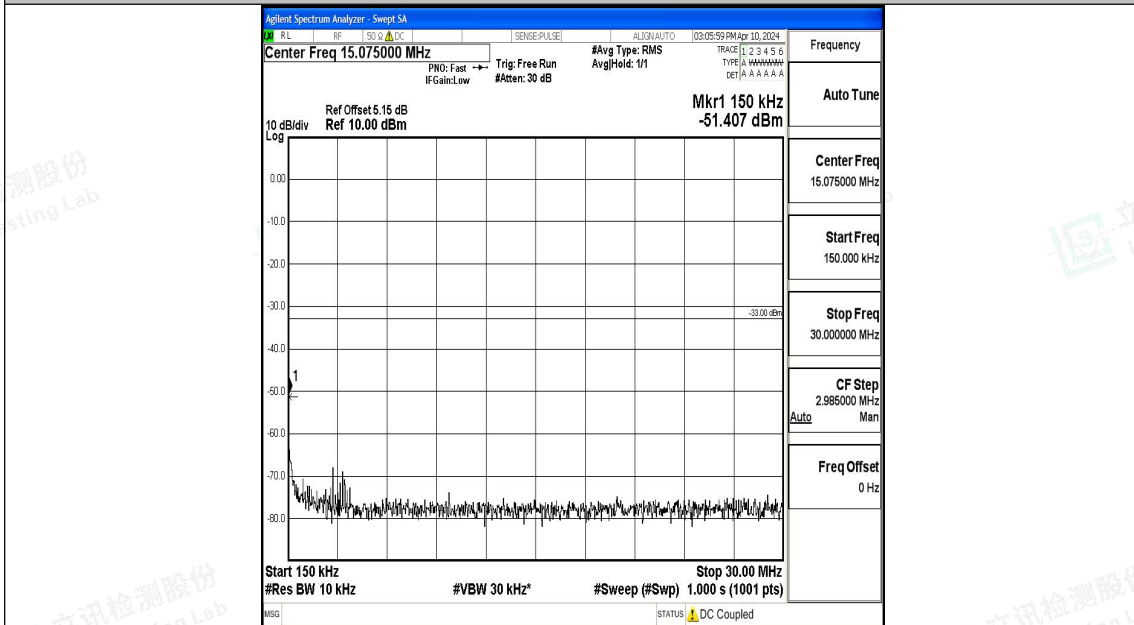

Band4_15MHz_QPSK_20325_1RB#0_0.009~0.15_0.009~0.15

Band4_15MHz_QPSK_20325_1RB#0_0.15~30_0.15~30