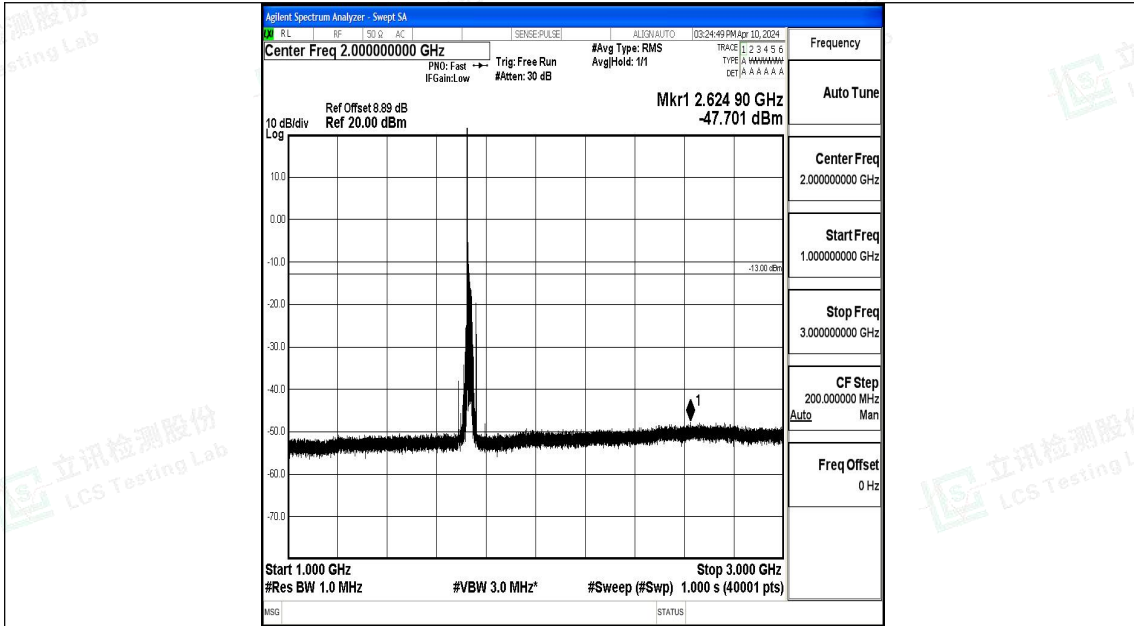

Band4_20MHz_16QAM_20175_1RB#0_30~1000_30~1000

Band4_20MHz_16QAM_20175_1RB#0_1000~3000_1000~3000