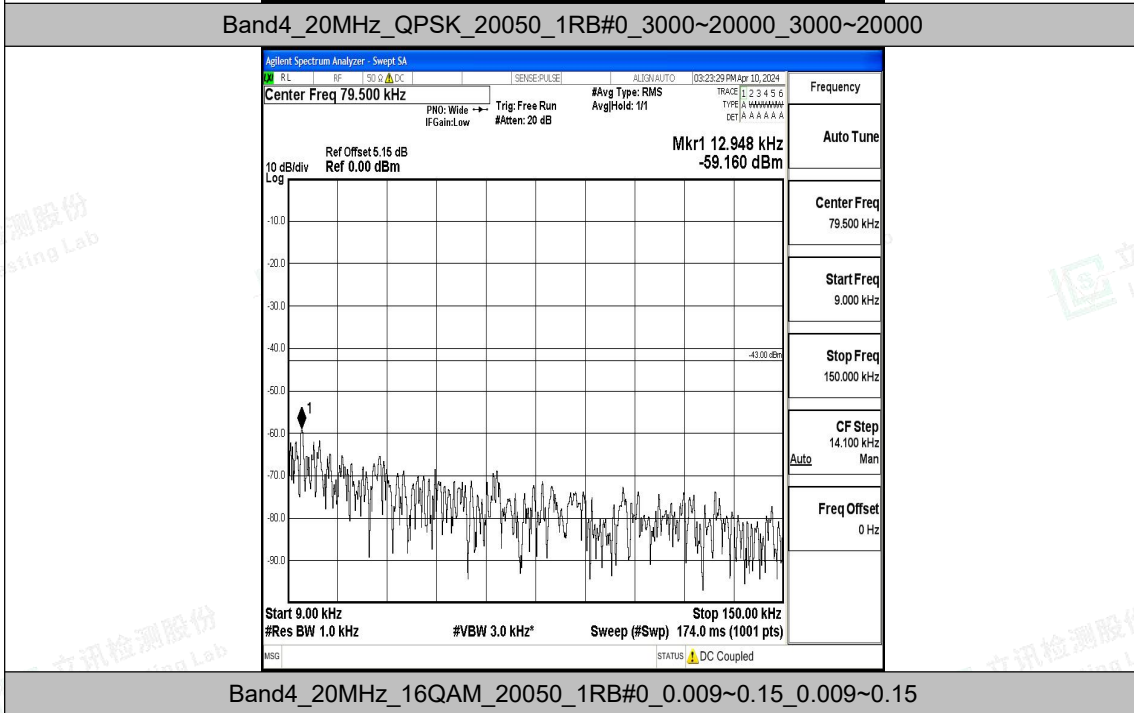

Band4_20MHz_QPSK_20050_1RB#0_0.009~0.15_0.009~0.15

Band4_20MHz_QPSK_20050_1RB#0_0.15~30_0.15~30

Band4_20MHz_QPSK_20050_1RB#0_30~1000_30~1000

Band4_20MHz_QPSK_20050_1RB#0_1000~3000_1000~3000

Band4_20MHz_16QAM_20050_1RB#0_0.15~30_0.15~30