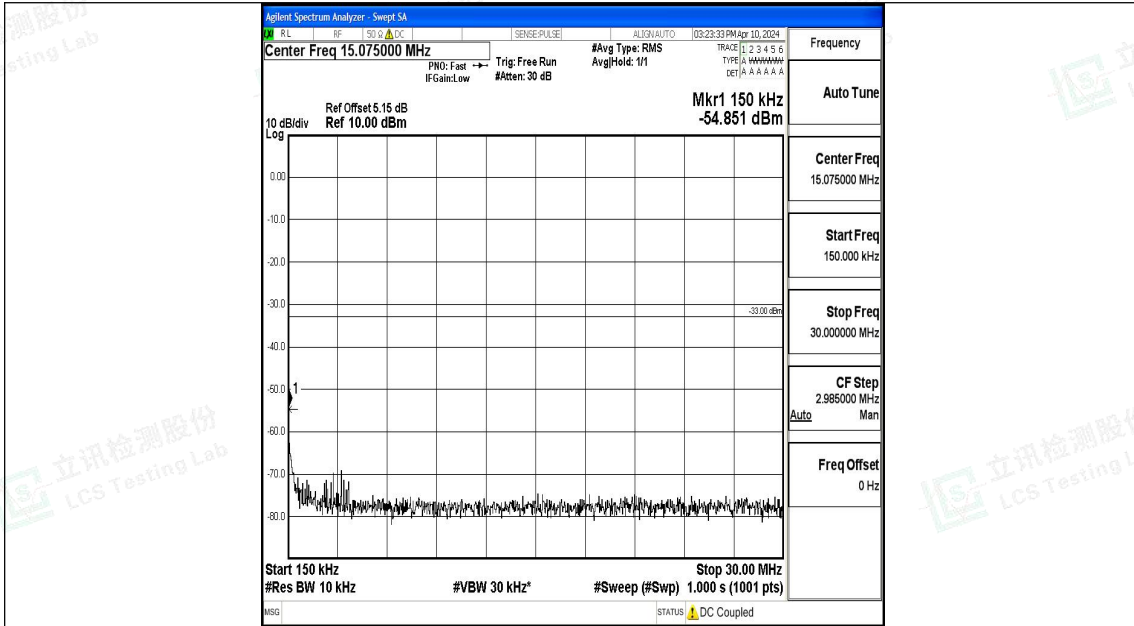

Band4_20MHz_QPSK_20050_1RB#0_0.009~0.15_0.009~0.15

Band4_20MHz_QPSK_20050_1RB#0_0.15~30_0.15~30

Band4_20MHz_QPSK_20050_1RB#0_30~1000_30~1000

Band4_20MHz_QPSK_20050_1RB#0_1000~3000_1000~3000

Band4_20MHz_16QAM_20050_1RB#0_0.15~30_0.15~30