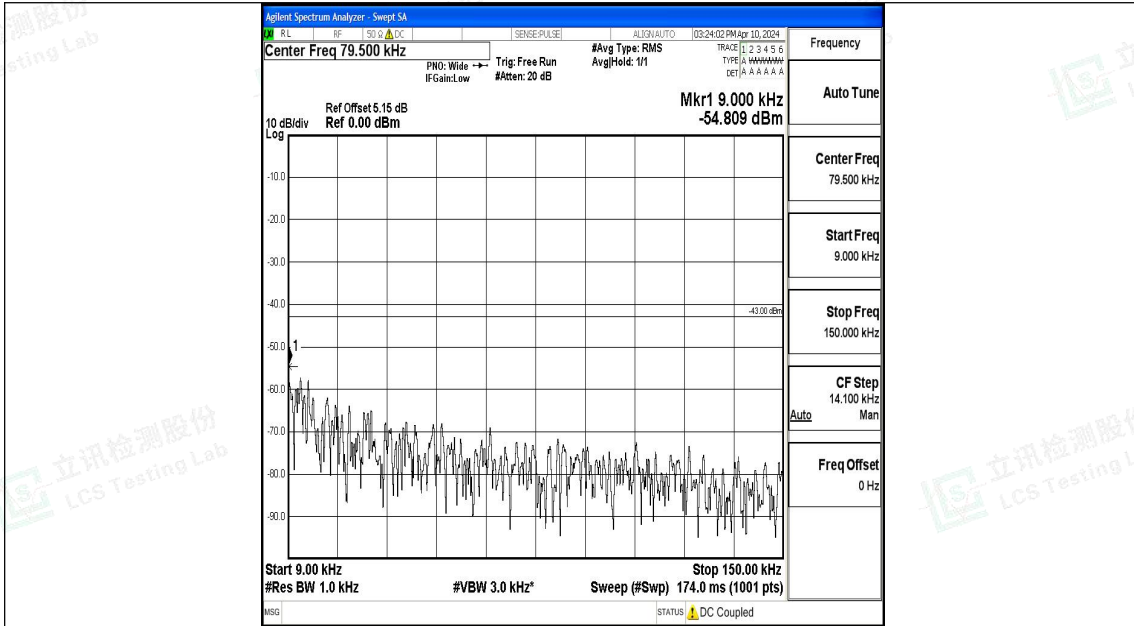

Band4_20MHz_16QAM_20050_1RB#0_30~1000_30~1000

Band4_20MHz_16QAM_20050_1RB#0_1000~3000_1000~3000

Band4_20MHz_16QAM_20050_1RB#0_3000~20000_3000~20000

Band4_20MHz_QPSK_20175_1RB#0_0.009~0.15_0.009~0.15

Band4_20MHz_QPSK_20175_1RB#0_0.15~30_0.15~30