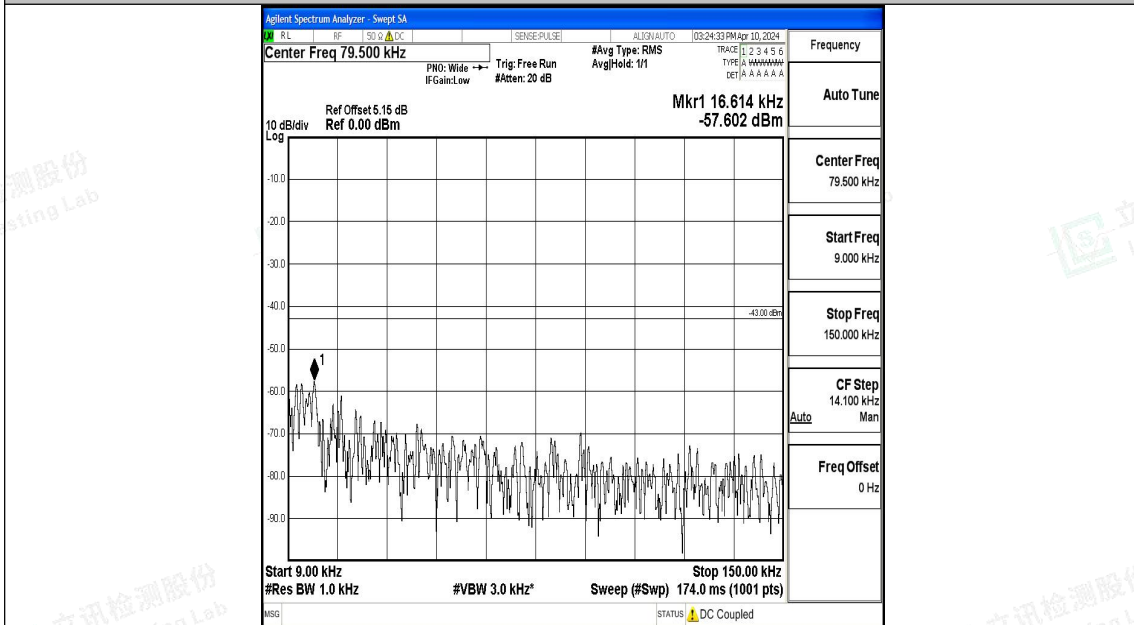

Band4_20MHz_QPSK_20175_1RB#0_30~1000_30~1000

Band4_20MHz_QPSK_20175_1RB#0_1000~3000_1000~3000

Band4_20MHz_QPSK_20175_1RB#0_3000~20000_3000~20000

Band4_20MHz_16QAM_20175_1RB#0_0.009~0.15_0.009~0.15

Band4_20MHz_16QAM_20175_1RB#0_0.15~30_0.15~30