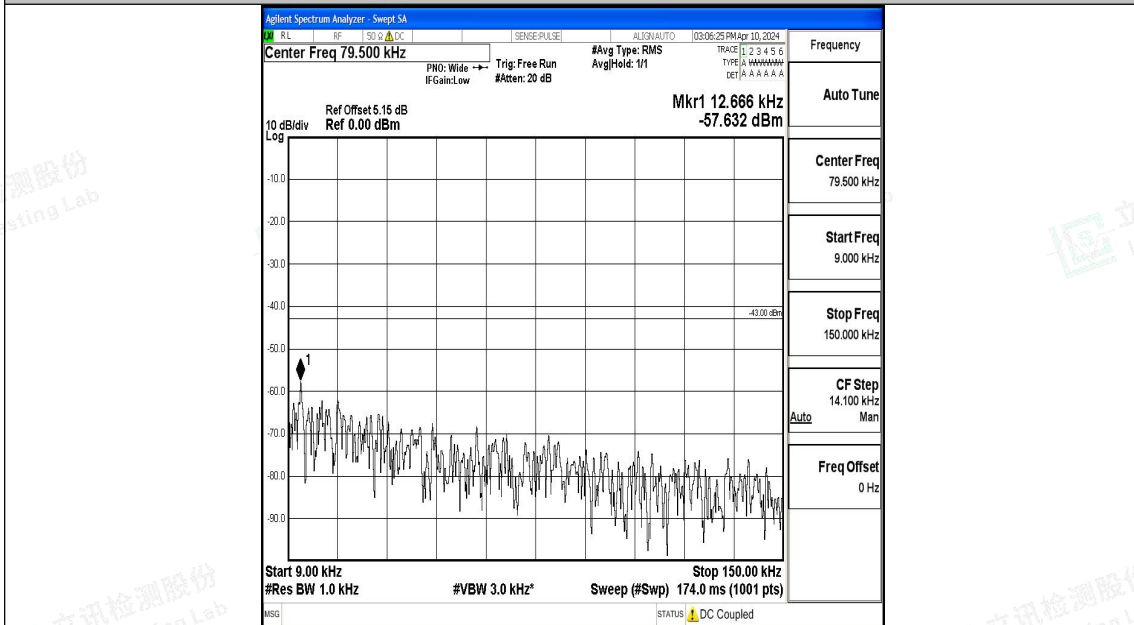

Band4_15MHz_QPSK_20325_1RB#0_0.009~0.15_0.009~0.15

Band4_15MHz_QPSK_20325_1RB#0_0.15~30_0.15~30

Band4_15MHz_QPSK_20325_1RB#0_30~1000_30~1000

Band4_15MHz_QPSK_20325_1RB#0_1000~3000_1000~3000

Band4_15MHz_QPSK_20325_1RB#0_3000~20000_3000~20000