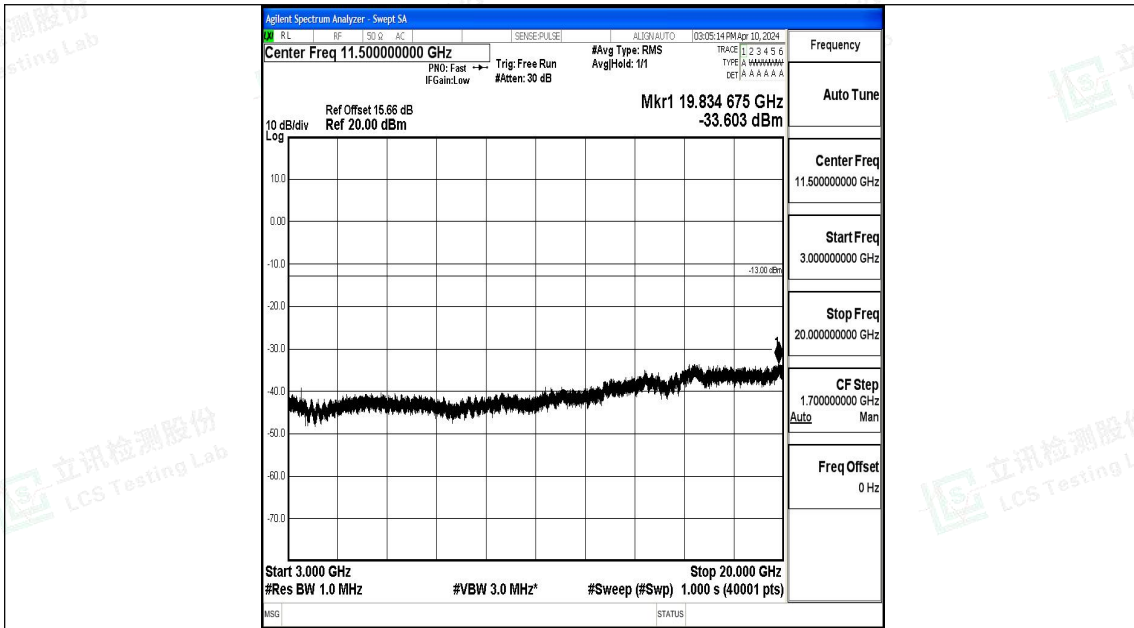

Band4_15MHz_QPSK_20175_1RB#0_0.009~0.15_0.009~0.15

Band4_15MHz_QPSK_20175_1RB#0_0.15~30_0.15~30

Band4_15MHz_QPSK_20175_1RB#0_30~1000_30~1000

Band4_15MHz_QPSK_20175_1RB#0_1000~3000_1000~3000

Band4_15MHz_QPSK_20175_1RB#0_3000~20000_3000~20000