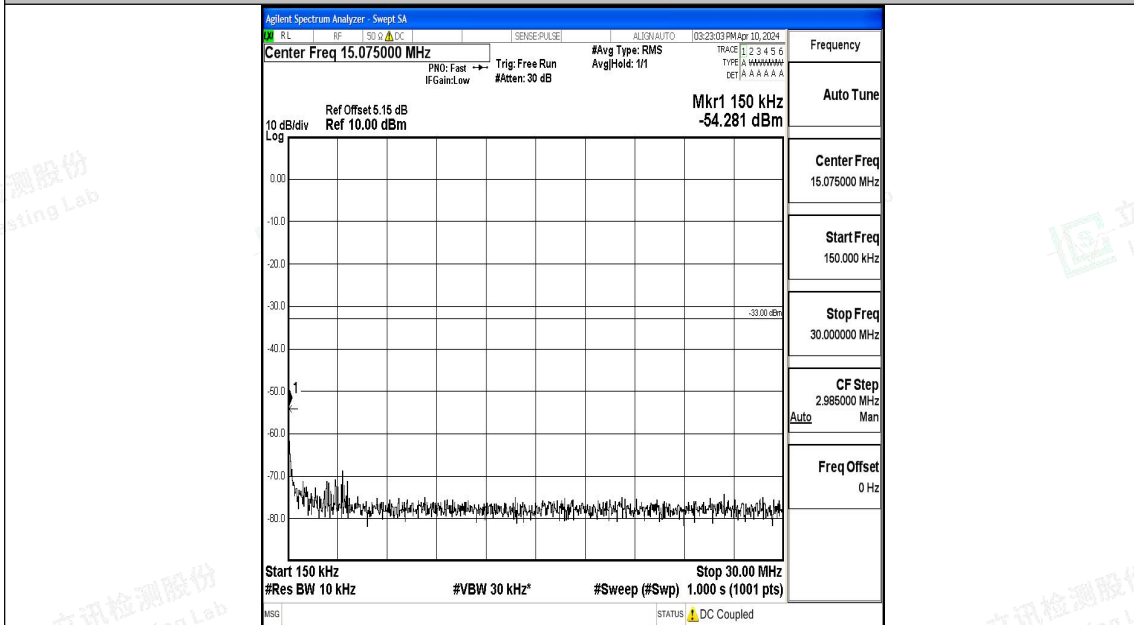

Band4_20MHz_QPSK_20050_1RB#0_0.009~0.15_0.009~0.15

Band4_20MHz_QPSK_20050_1RB#0_0.15~30_0.15~30