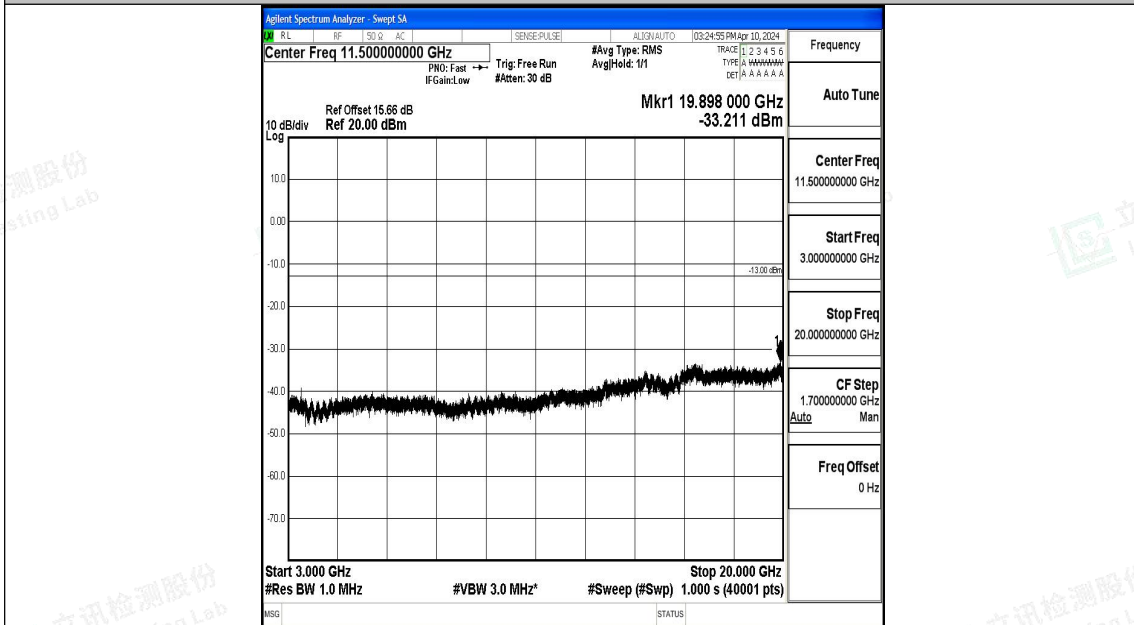

Band4_20MHz_16QAM_20175_1RB#0_1000~3000_1000~3000

Band4_20MHz_16QAM_20175_1RB#0_3000~20000_3000~20000