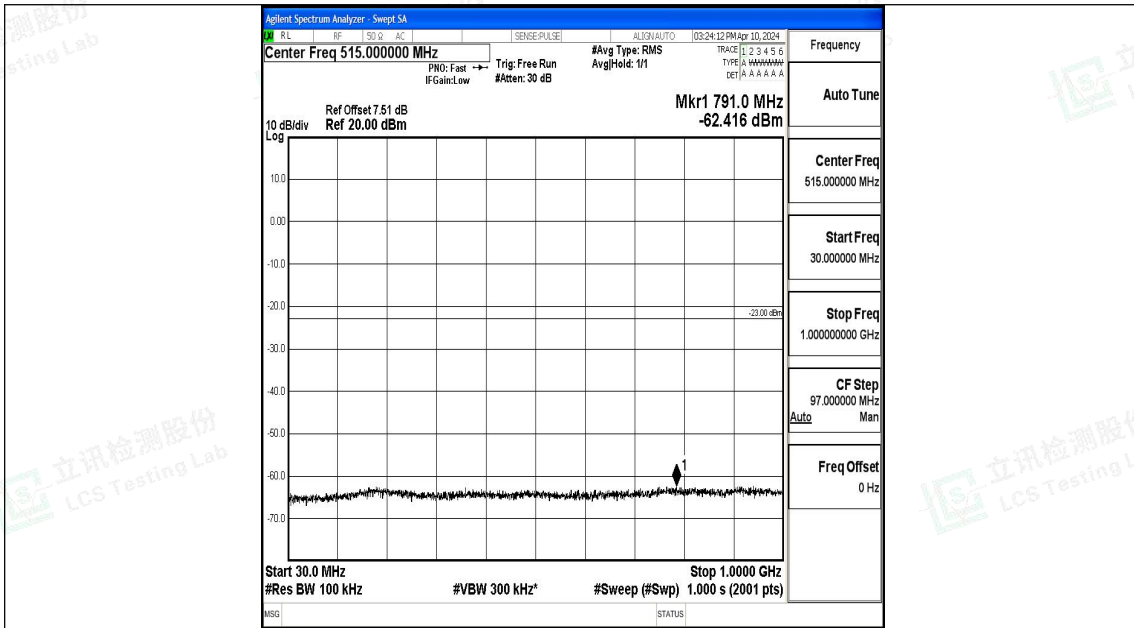

Band4_20MHz_16QAM_20050_1RB#0_30~1000_30~1000

Band4_20MHz_16QAM_20050_1RB#0_1000~3000_1000~3000

Band4_20MHz_16QAM_20050_1RB#0_3000~20000_3000~20000

Band4_20MHz_QPSK_20175_1RB#0_0.009~0.15_0.009~0.15

Band4_20MHz_QPSK_20175_1RB#0_0.15~30_0.15~30