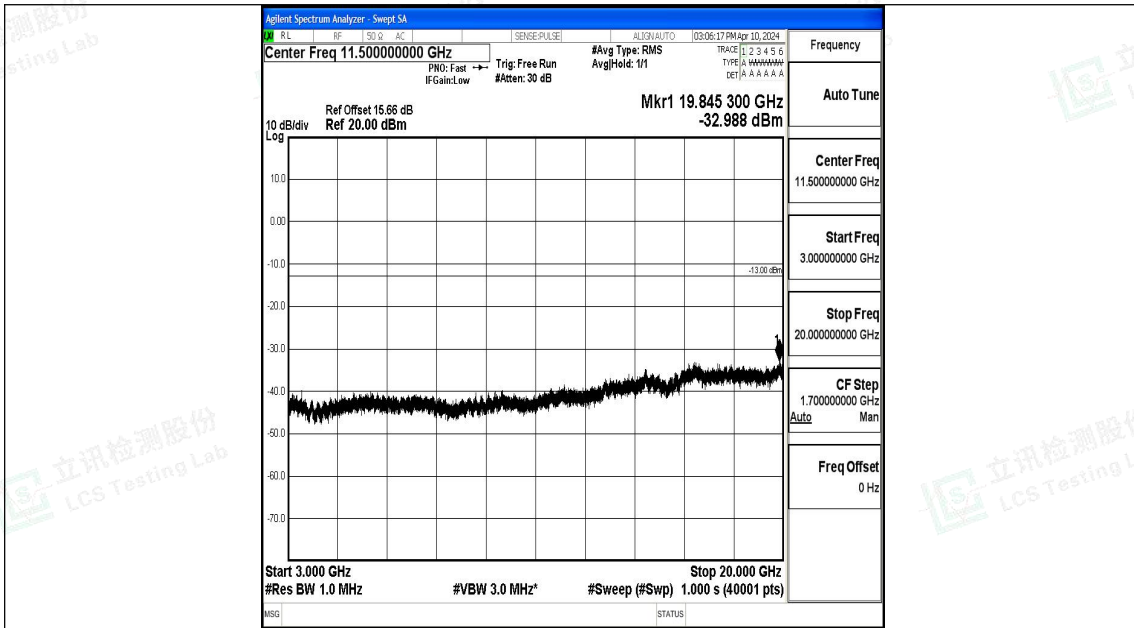

Band4_15MHz_QPSK_20325_1RB#0_0.009~0.15_0.009~0.15

Band4_15MHz_QPSK_20325_1RB#0_0.15~30_0.15~30

Band4_15MHz_QPSK_20325_1RB#0_30~1000_30~1000

Band4_15MHz_QPSK_20325_1RB#0_1000~3000_1000~3000

Band4_15MHz_QPSK_20325_1RB#0_3000~20000_3000~20000