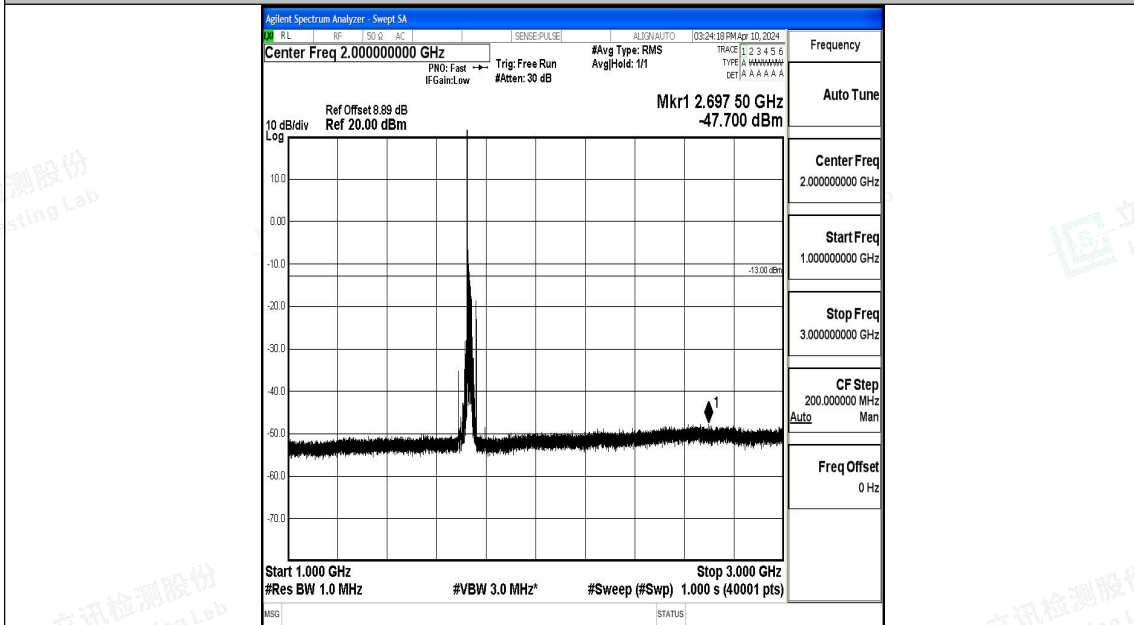

Band4_20MHz_QPSK_20175_1RB#0_30~1000_30~1000

Band4_20MHz_QPSK_20175_1RB#0_1000~3000_1000~3000