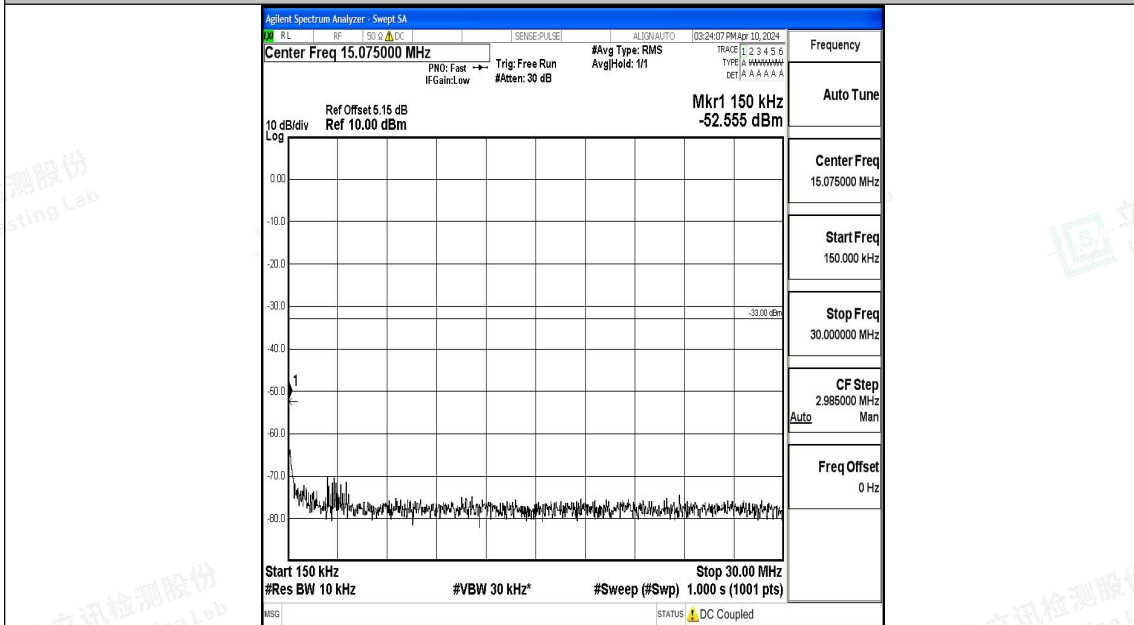

Band4_20MHz_16QAM_20050_1RB#0_30~1000_30~1000

Band4_20MHz_16QAM_20050_1RB#0_1000~3000_1000~3000

Band4_20MHz_16QAM_20050_1RB#0_3000~20000_3000~20000

Band4_20MHz_QPSK_20175_1RB#0_0.009~0.15_0.009~0.15

Band4_20MHz_QPSK_20175_1RB#0_0.15~30_0.15~30