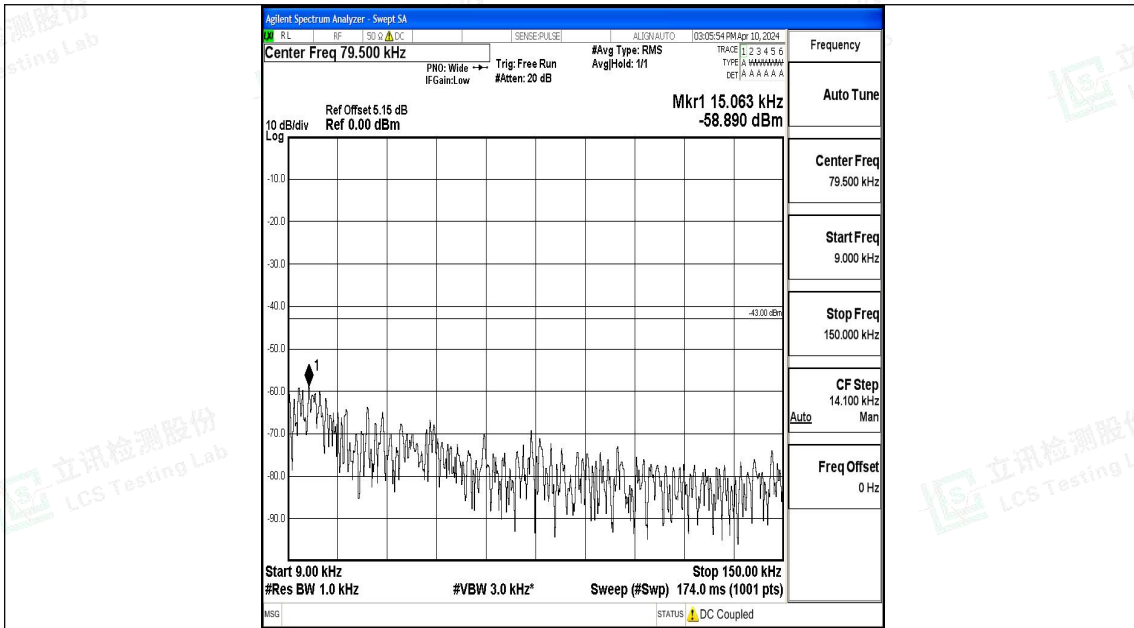

Band4_15MHz_16QAM_20175_1RB#0_0.009~0.15_0.009~0.15

Band4_15MHz_16QAM_20175_1RB#0_0.15~30_0.15~30

Band4_15MHz_16QAM_20175_1RB#0_30~1000_30~1000

Band4_15MHz_16QAM_20175_1RB#0_1000~3000_1000~3000

Band4_15MHz_16QAM_20175_1RB#0_3000~20000_3000~20000