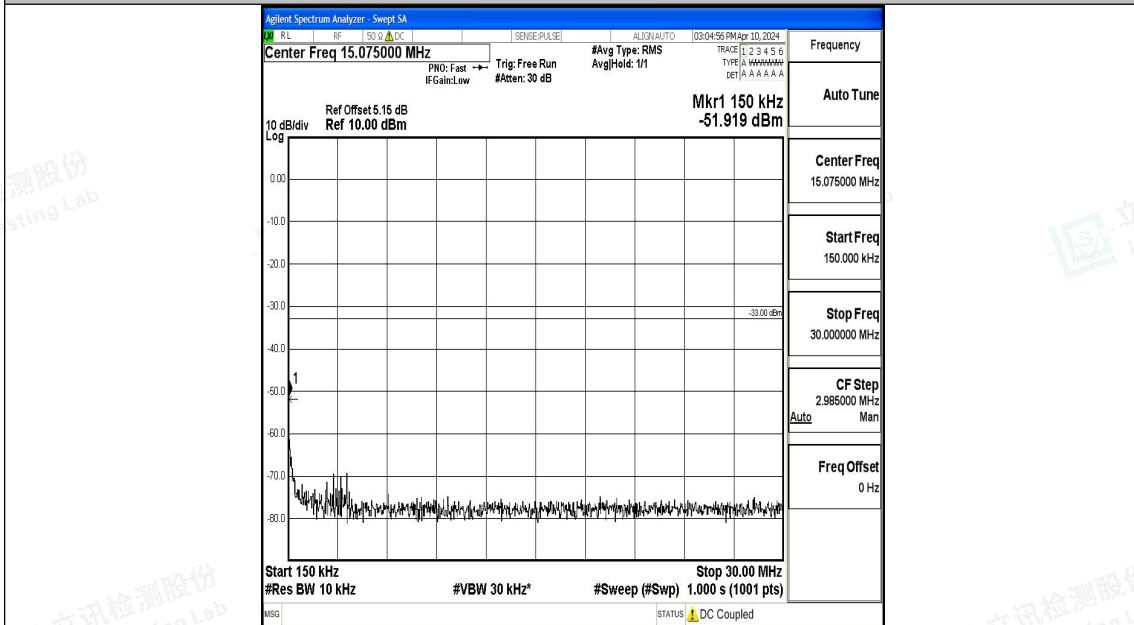

Band4_15MHz_QPSK_20175_1RB#0_0.009~0.15_0.009~0.15

Band4_15MHz_QPSK_20175_1RB#0_0.15~30_0.15~30

Band4_15MHz_QPSK_20175_1RB#0_30~1000_30~1000

Band4_15MHz_QPSK_20175_1RB#0_1000~3000_1000~3000

Band4_15MHz_QPSK_20175_1RB#0_3000~20000_3000~20000