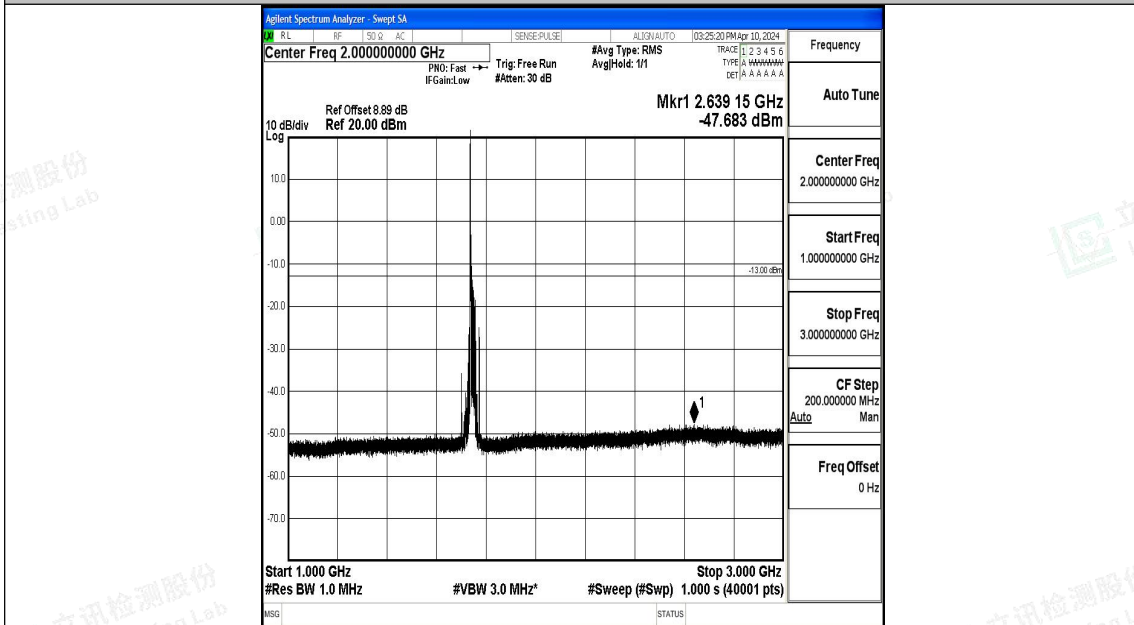

Band4_20MHz_QPSK_20300_1RB#0_30~1000_30~1000

Band4_20MHz_QPSK_20300_1RB#0_1000~3000_1000~3000