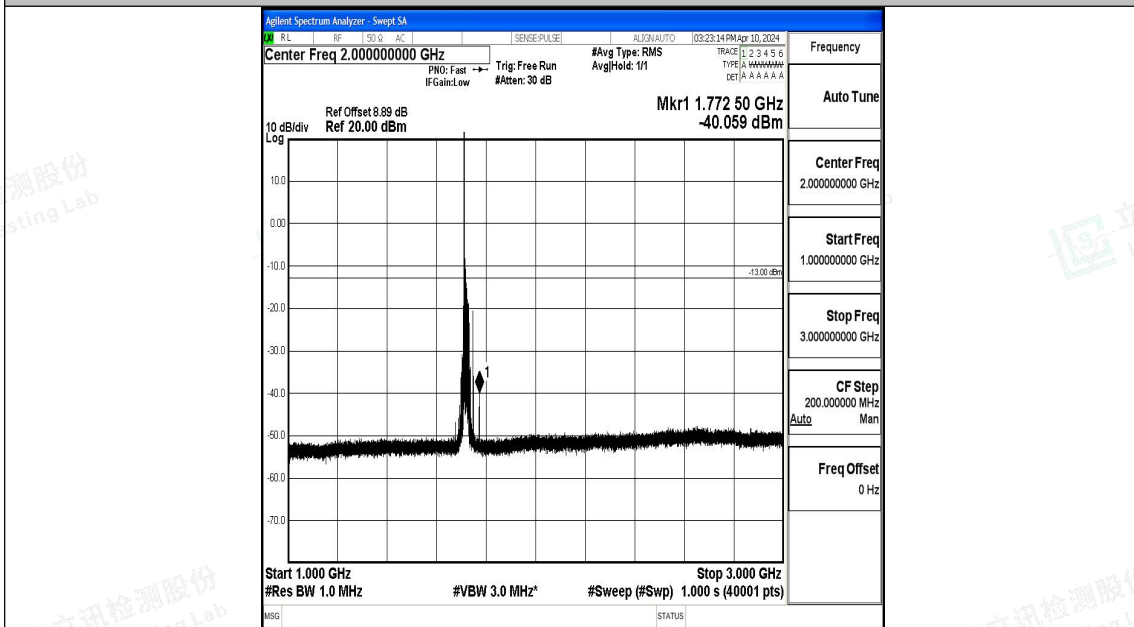

Band4_20MHz_QPSK_20050_1RB#0_0.009~0.15_0.009~0.15

Band4_20MHz_QPSK_20050_1RB#0_0.15~30_0.15~30

Band4_20MHz_QPSK_20050_1RB#0_30~1000_30~1000

Band4_20MHz_QPSK_20050_1RB#0_1000~3000_1000~3000

Band4_20MHz_16QAM_20050_1RB#0_0.15~30_0.15~30