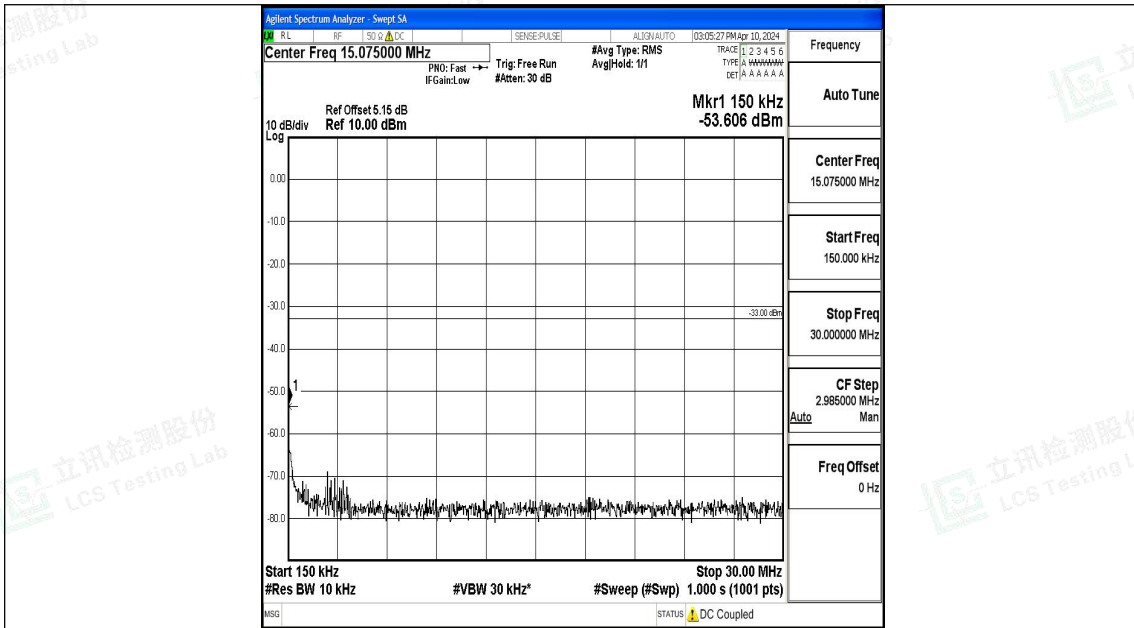

Band4_15MHz_16QAM_20175_1RB#0_0.009~0.15_0.009~0.15

Band4_15MHz_16QAM_20175_1RB#0_0.15~30_0.15~30