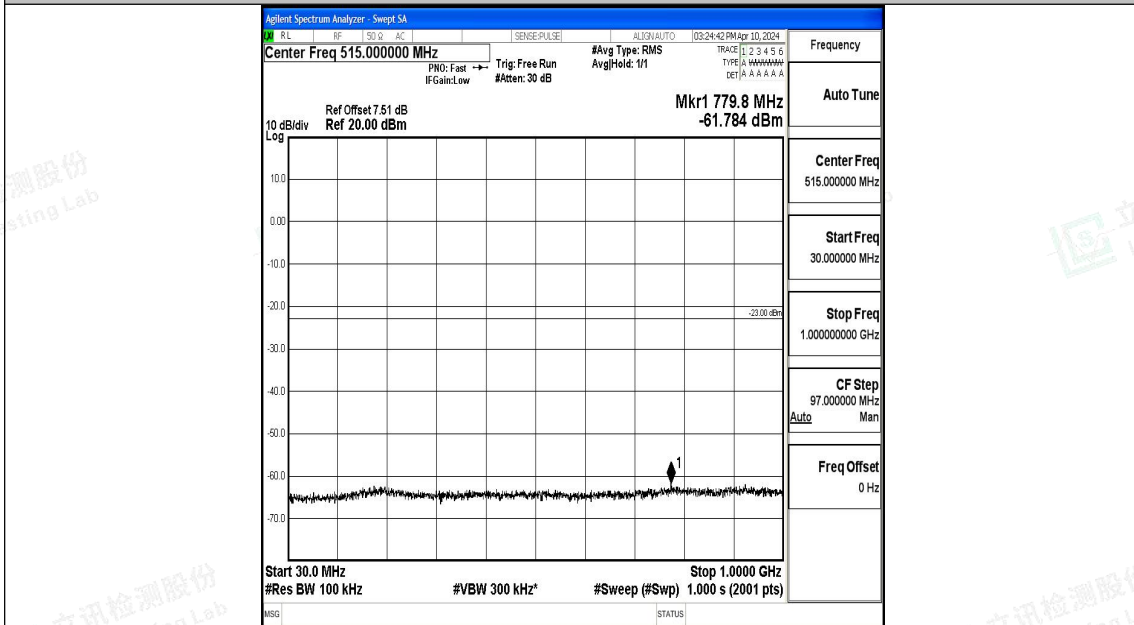

Band4_20MHz_QPSK_20175_1RB#0_30~1000_30~1000

Band4_20MHz_QPSK_20175_1RB#0_1000~3000_1000~3000

Band4_20MHz_QPSK_20175_1RB#0_3000~20000_3000~20000

Band4_20MHz_16QAM_20175_1RB#0_0.009~0.15_0.009~0.15

Band4_20MHz_16QAM_20175_1RB#0_0.15~30_0.15~30