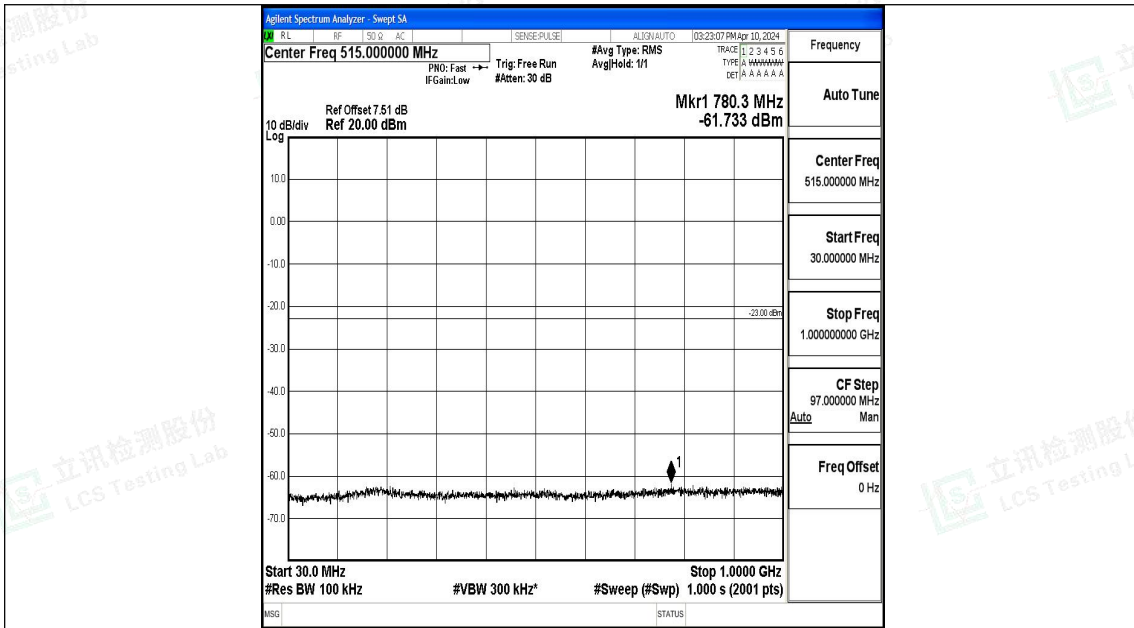

Band4_20MHz_QPSK_20050_1RB#0_0.15~30_0.15~30

Band4_20MHz_QPSK_20050_1RB#0_30~1000_30~1000