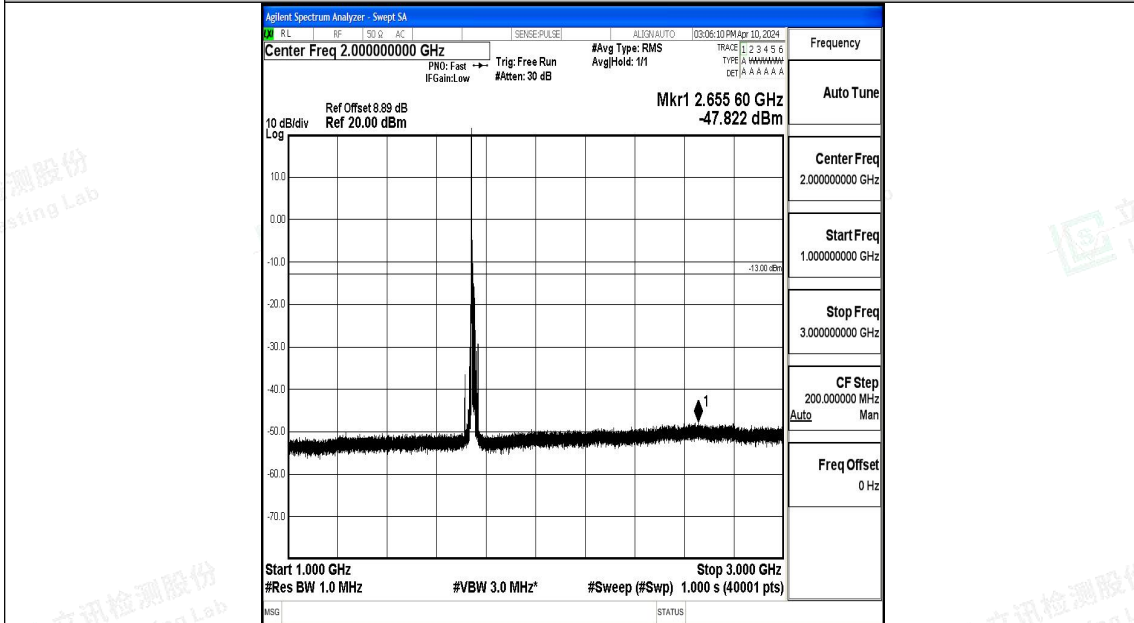

Band4_15MHz_QPSK_20325_1RB#0_0.009~0.15_0.009~0.15

Band4_15MHz_QPSK_20325_1RB#0_0.15~30_0.15~30

Band4_15MHz_QPSK_20325_1RB#0_30~1000_30~1000

Band4_15MHz_QPSK_20325_1RB#0_1000~3000_1000~3000

Band4_15MHz_QPSK_20325_1RB#0_3000~20000_3000~20000