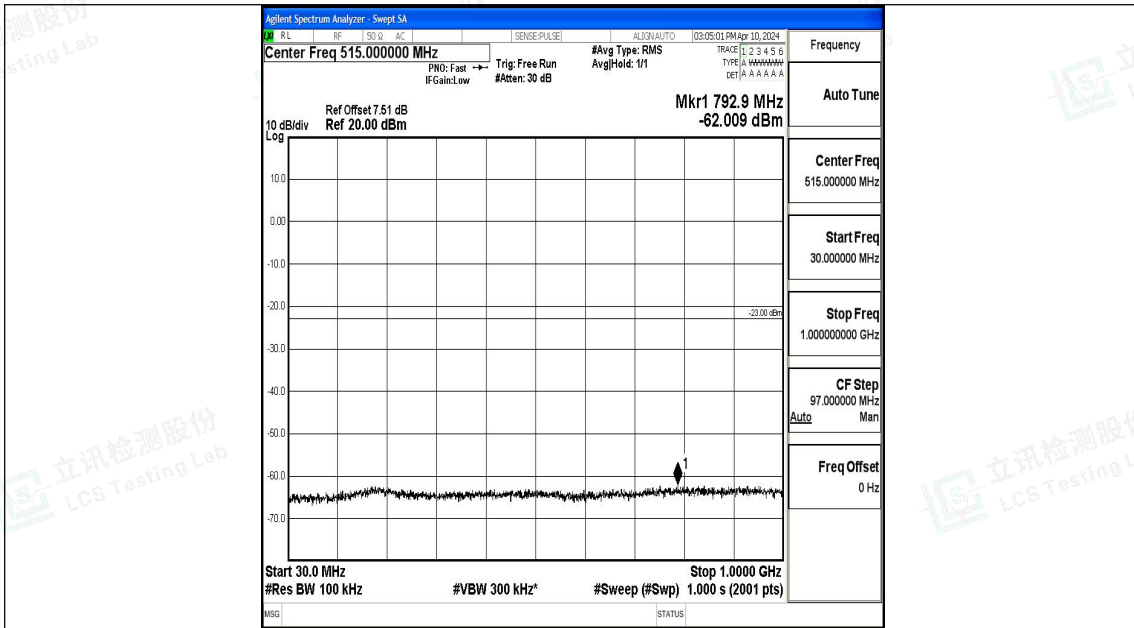

Band4_15MHz_QPSK_20175_1RB#0_0.009~0.15_0.009~0.15

Band4_15MHz_QPSK_20175_1RB#0_0.15~30_0.15~30

Band4_15MHz_QPSK_20175_1RB#0_30~1000_30~1000

Band4_15MHz_QPSK_20175_1RB#0_1000~3000_1000~3000

Band4_15MHz_QPSK_20175_1RB#0_3000~20000_3000~20000