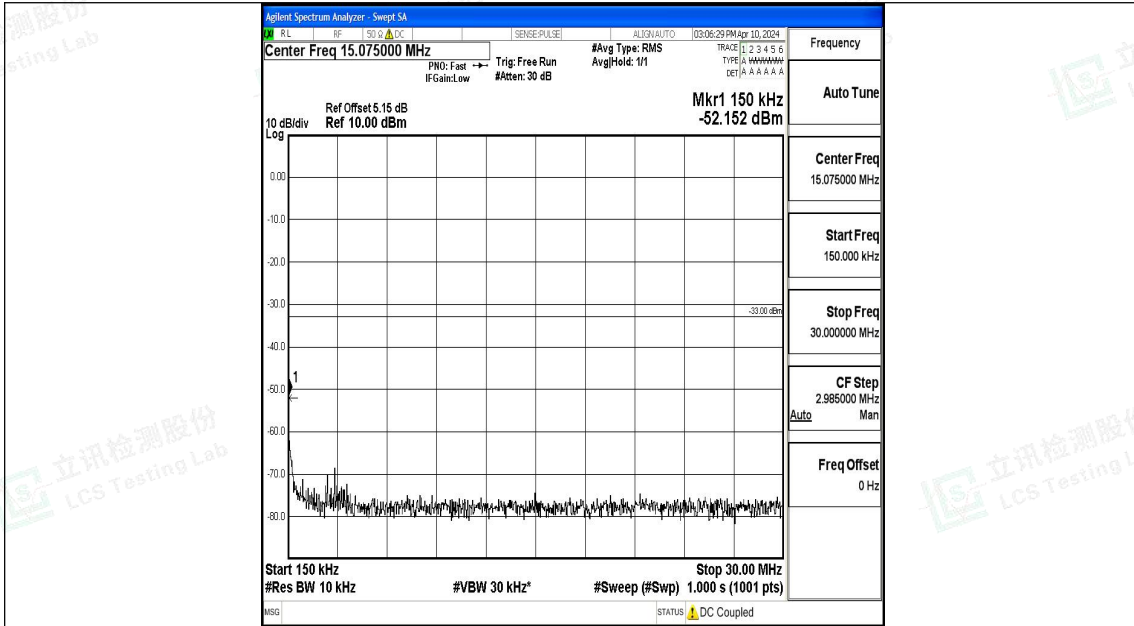

Band4_15MHz_16QAM_20325_1RB#0_0.009~0.15_0.009~0.15

Band4_15MHz_16QAM_20325_1RB#0_0.15~30_0.15~30