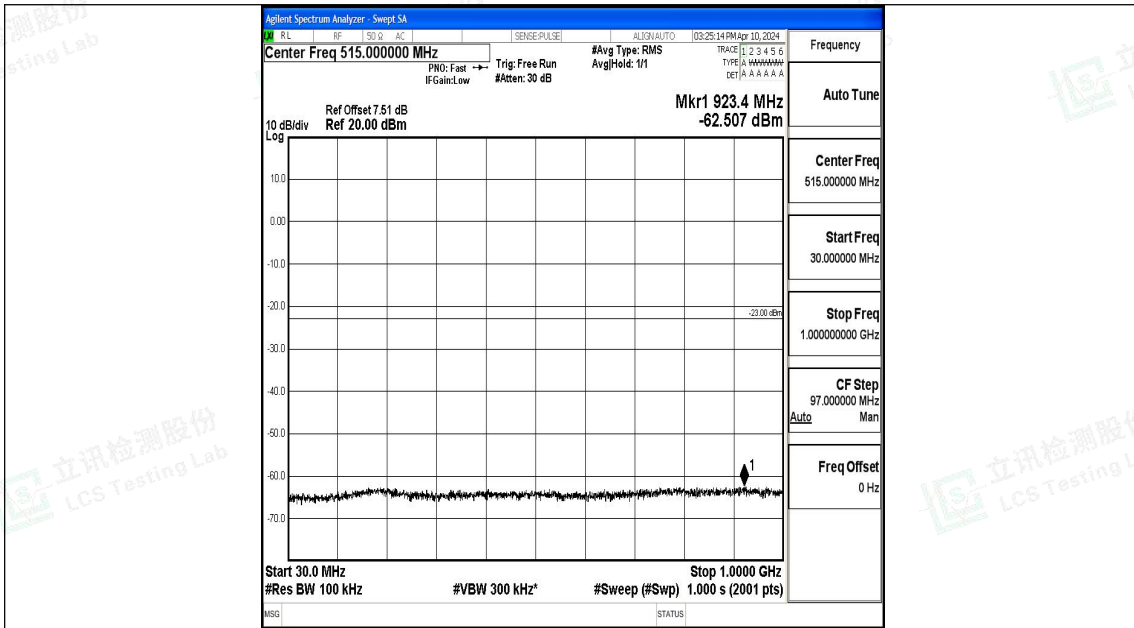

Band4_20MHz_16QAM_20175_1RB#0_30~1000_30~1000

Band4_20MHz_16QAM_20175_1RB#0_1000~3000_1000~3000

Band4_20MHz_16QAM_20175_1RB#0_3000~20000_3000~20000

Band4_20MHz_QPSK_20300_1RB#0_0.009~0.15_0.009~0.15

Band4_20MHz_QPSK_20300_1RB#0_0.15~30_0.15~30