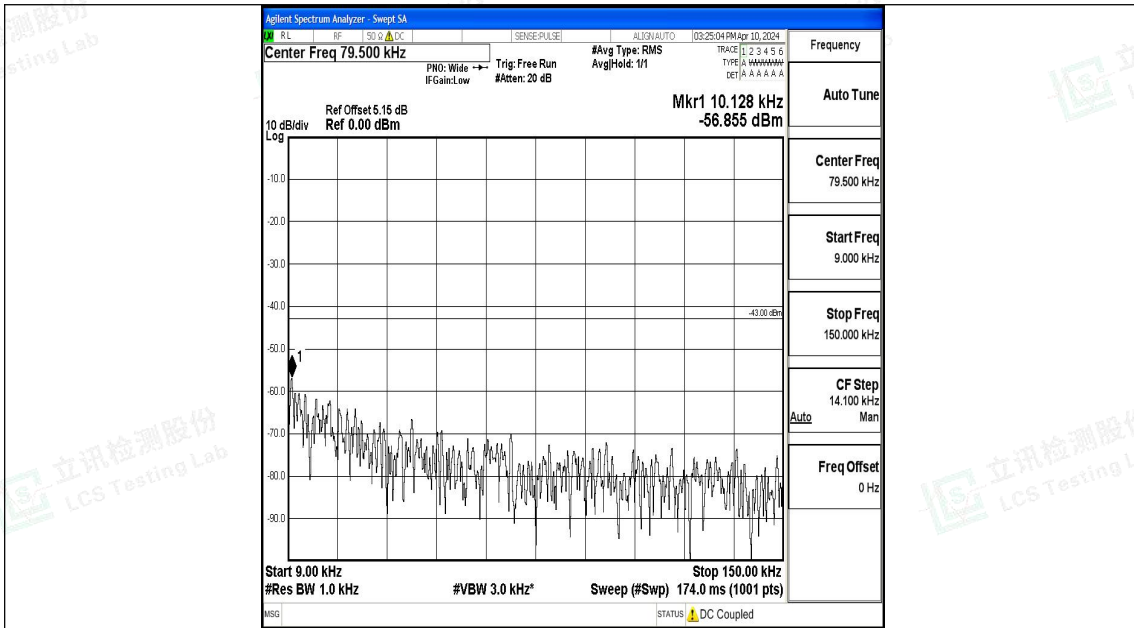

Band4_20MHz_16QAM_20175_1RB#0_30~1000_30~1000

Band4_20MHz_16QAM_20175_1RB#0_1000~3000_1000~3000

Band4_20MHz_16QAM_20175_1RB#0_3000~20000_3000~20000

Band4_20MHz_QPSK_20300_1RB#0_0.009~0.15_0.009~0.15

Band4_20MHz_QPSK_20300_1RB#0_0.15~30_0.15~30