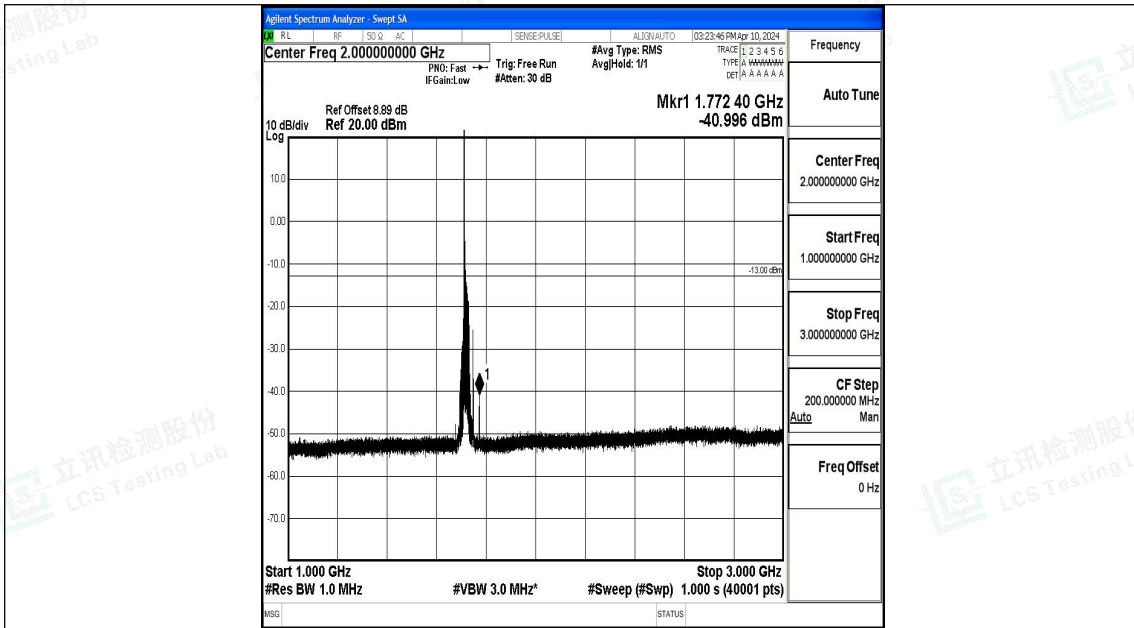

Band4_20MHz_16QAM_20050_1RB#0_30~1000_30~1000

Band4_20MHz_16QAM_20050_1RB#0_1000~3000_1000~3000