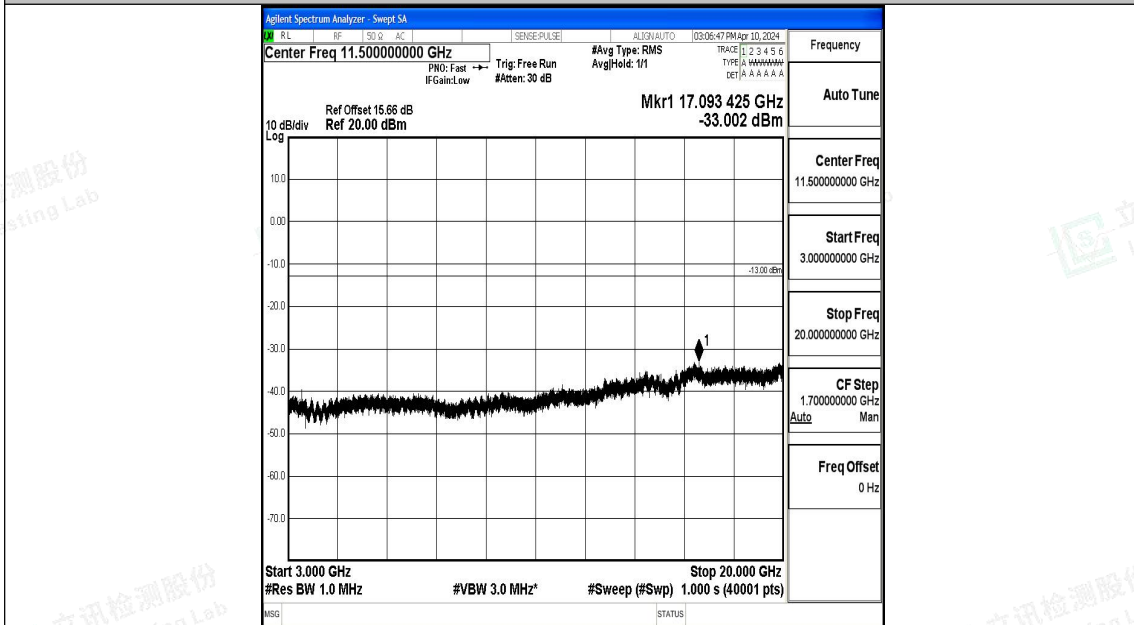

Band4_15MHz_16QAM_20325_1RB#0_0.009~0.15_0.009~0.15

Band4_15MHz_16QAM_20325_1RB#0_0.15~30_0.15~30

Band4_15MHz_16QAM_20325_1RB#0_30~1000_30~1000

Band4_15MHz_16QAM_20325_1RB#0_1000~3000_1000~3000

Band4_15MHz_16QAM_20325_1RB#0_3000~20000_3000~20000