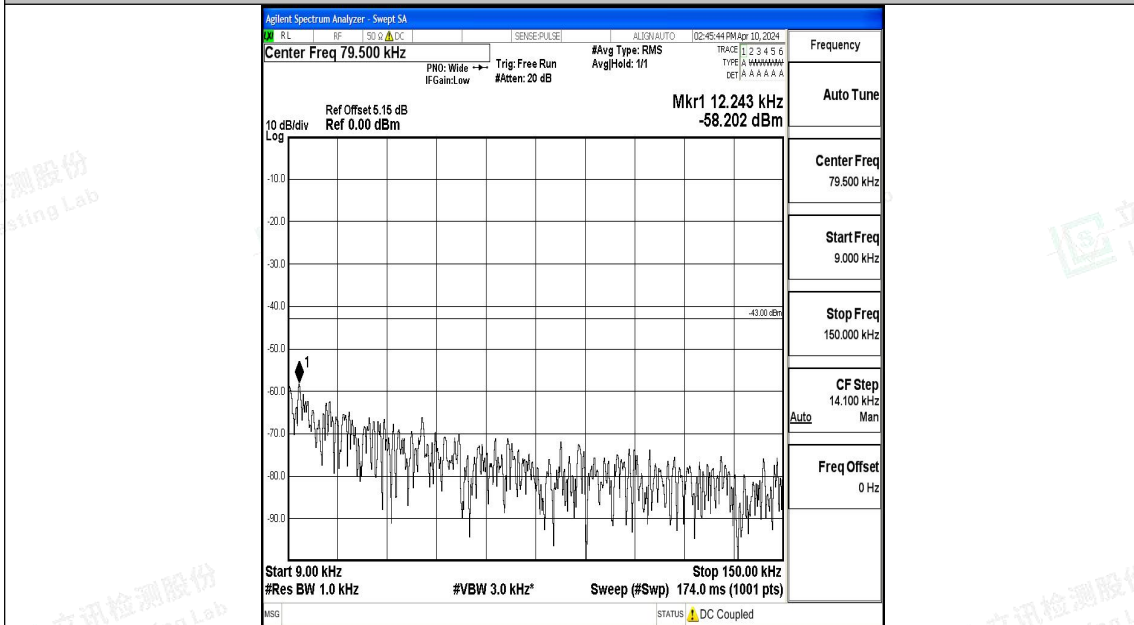

Band4_10MHz_QPSK_20175_1RB#0_0.009~0.15_0.009~0.15

Band4_10MHz_QPSK_20175_1RB#0_0.15~30_0.15~30

Band4_10MHz_QPSK_20175_1RB#0_30~1000_30~1000

Band4_10MHz_QPSK_20175_1RB#0_1000~3000_1000~3000

Band4_10MHz_QPSK_20175_1RB#0_3000~20000_3000~20000