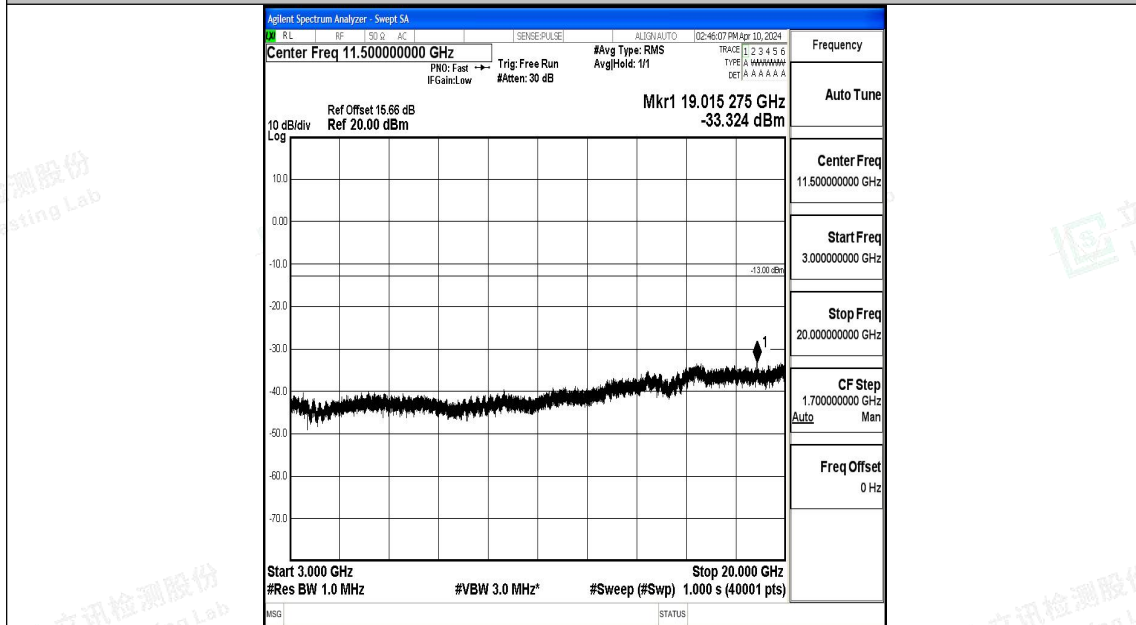

Band4_10MHz_16QAM_20175_1RB#0_0.009~0.15_0.009~0.15

Band4_10MHz_16QAM_20175_1RB#0_0.15~30_0.15~30

Band4_10MHz_16QAM_20175_1RB#0_30~1000_30~1000

Band4_10MHz_16QAM_20175_1RB#0_1000~3000_1000~3000

Band4_10MHz_16QAM_20175_1RB#0_3000~20000_3000~20000