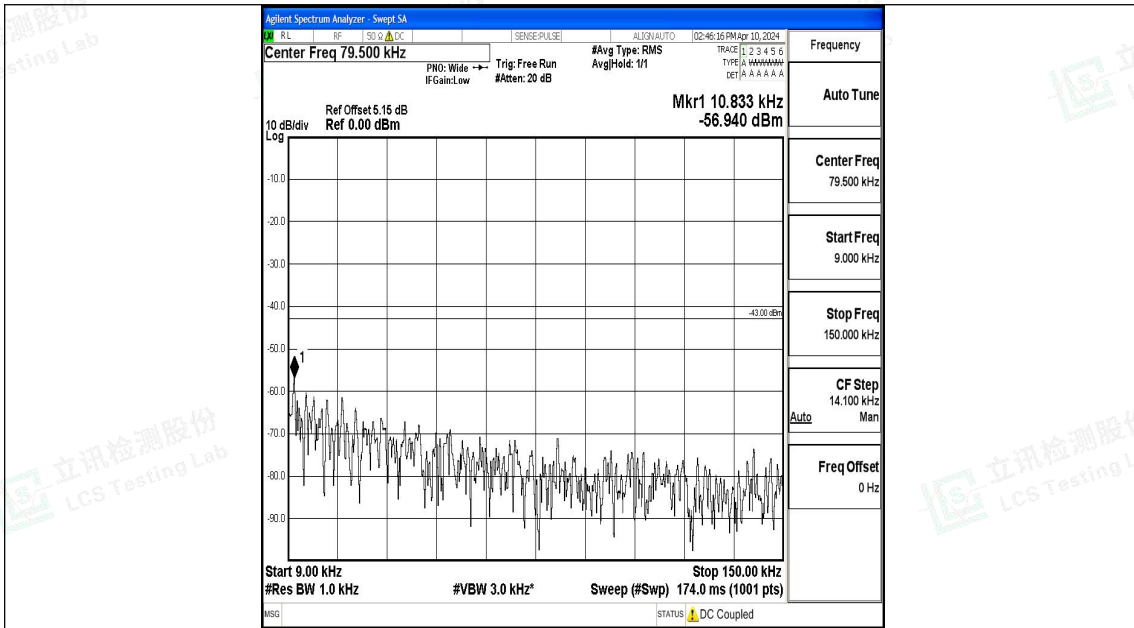

Band4_10MHz_16QAM_20175_1RB#0_0.009~0.15_0.009~0.15

Band4_10MHz_16QAM_20175_1RB#0_0.15~30_0.15~30

Band4_10MHz_16QAM_20175_1RB#0_30~1000_30~1000

Band4_10MHz_16QAM_20175_1RB#0_1000~3000_1000~3000

Band4_10MHz_16QAM_20175_1RB#0_3000~20000_3000~20000