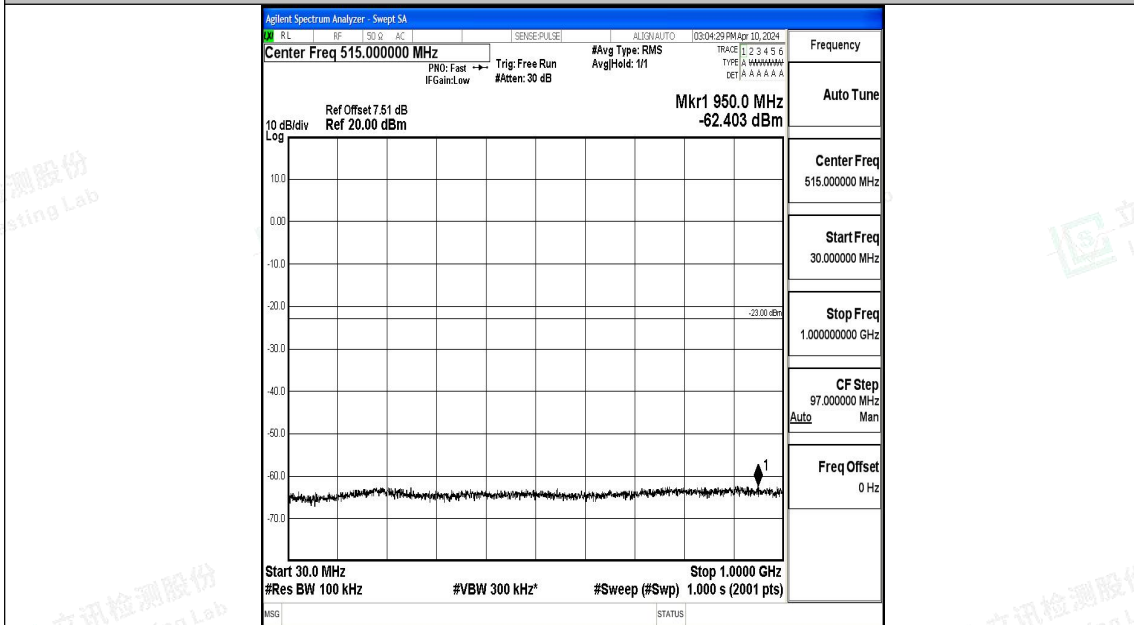

Band4_15MHz_QPSK_20025_1RB#0_30~1000_30~1000

Band4_15MHz_QPSK_20025_1RB#0_1000~3000_1000~3000

Band4_15MHz_QPSK_20025_1RB#0_3000~20000_3000~20000

Band4_15MHz_16QAM_20025_1RB#0_0.009~0.15_0.009~0.15

Band4_15MHz_16QAM_2025_1RB#0_0.15~30_0.15~30