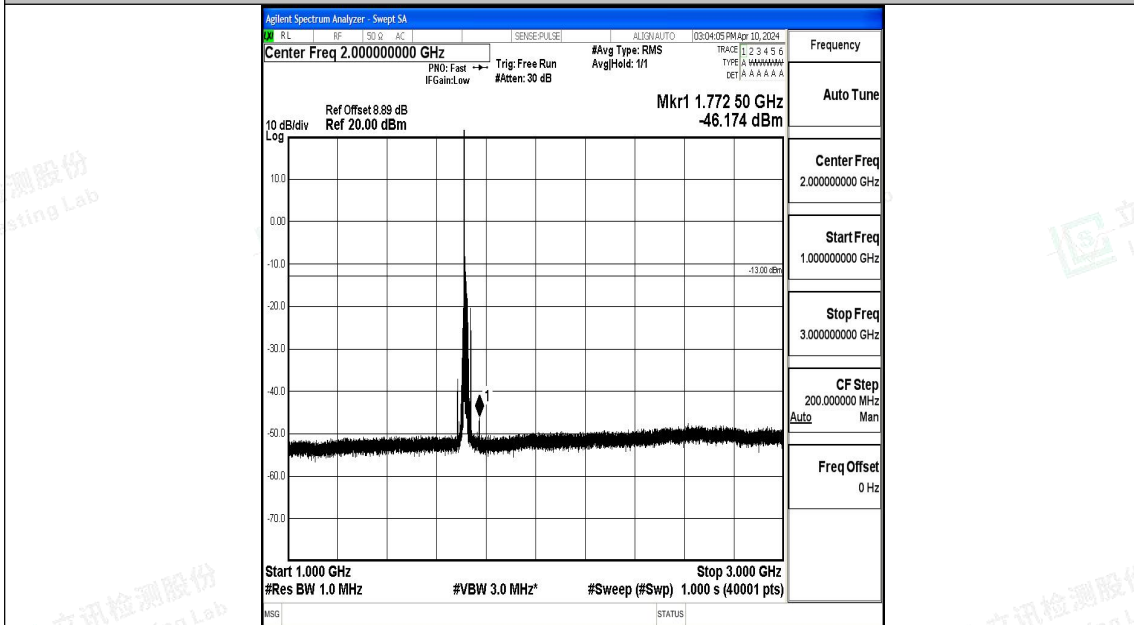

Band4_15MHz_QPSK_20025_1RB#0_30~1000_30~1000

Band4_15MHz_QPSK_20025_1RB#0_1000~3000_1000~3000