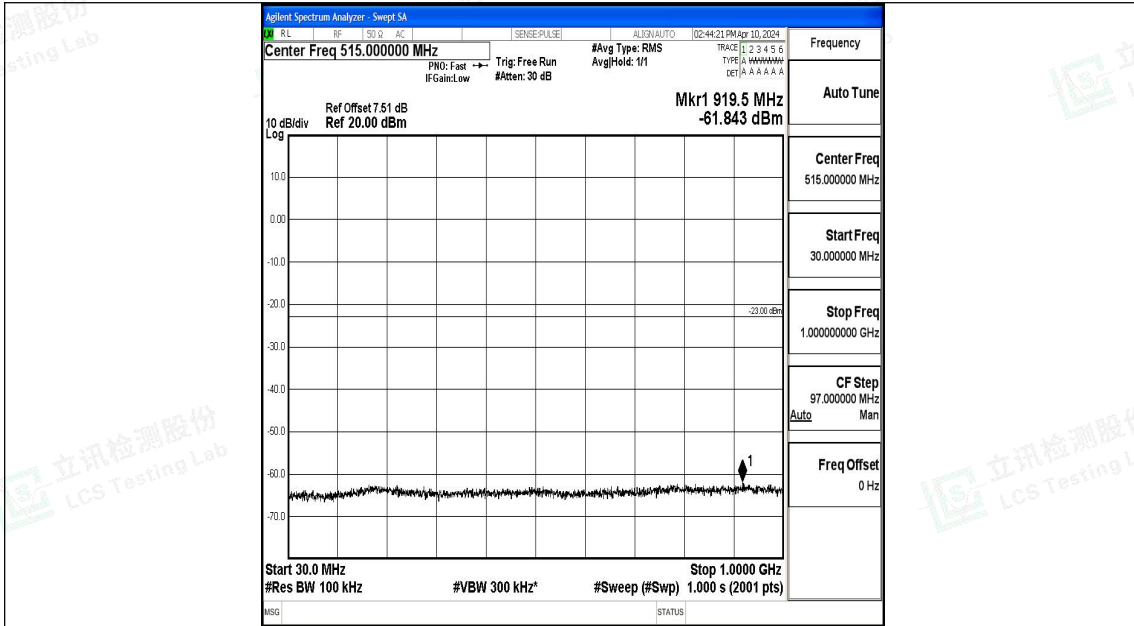

Band4_5MHz_16QAM_20375_1RB#0_1000~3000_1000~3000

Band4_5MHz_16QAM_20375_1RB#0_3000~20000_3000~20000

Band4_10MHz_QPSK_20000_1RB#0_0.009~0.15_0.009~0.15

Band4_10MHz_QPSK_20000_1RB#0_0.15~30_0.15~30

Band4_10MHz_QPSK_20000_1RB#0_30~1000_30~1000