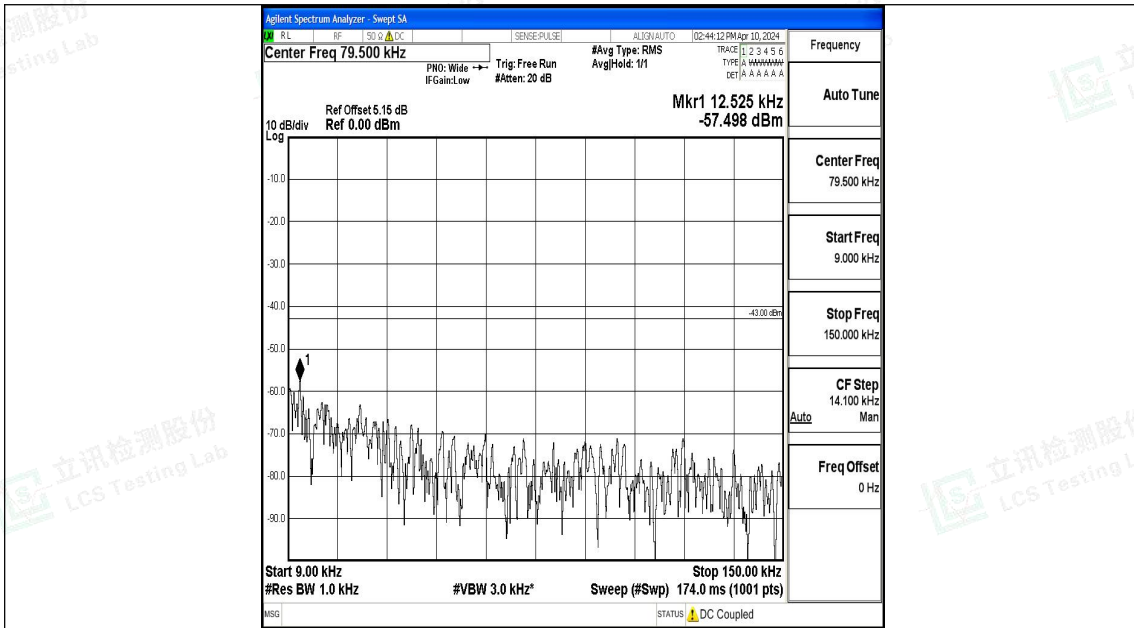

Band4_5MHz_16QAM_20375_1RB#0_1000~3000_1000~3000

Band4_5MHz_16QAM_20375_1RB#0_3000~20000_3000~20000

Band4_10MHz_QPSK_20000_1RB#0_0.009~0.15_0.009~0.15

Band4_10MHz_QPSK_20000_1RB#0_0.15~30_0.15~30

Band4_10MHz_QPSK_20000_1RB#0_30~1000_30~1000