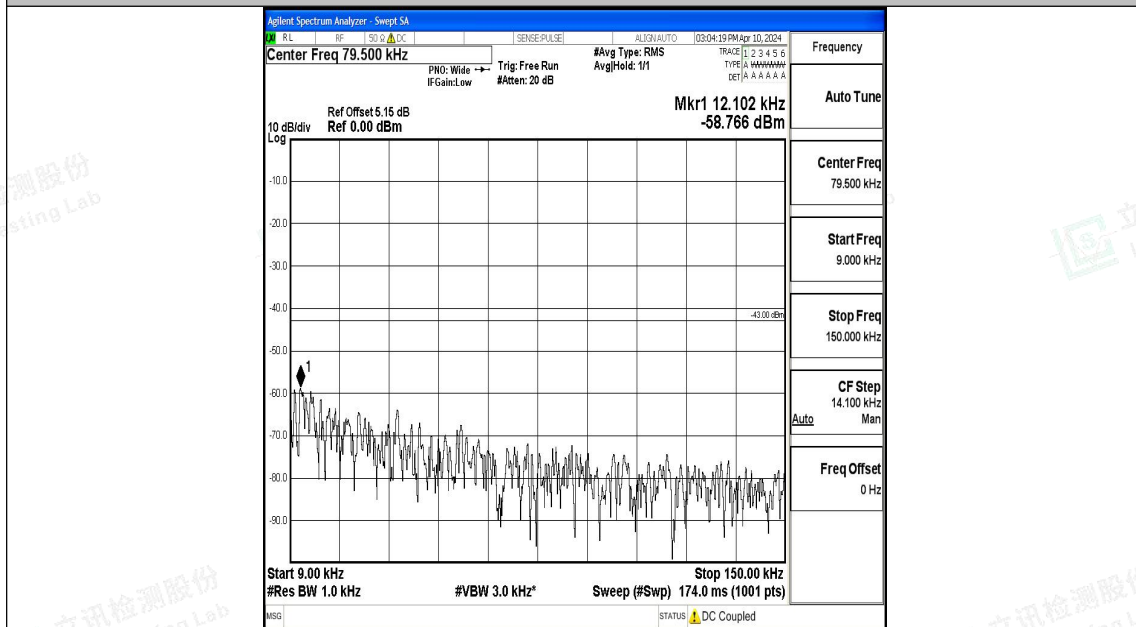

Band4_15MHz_QPSK_20025_1RB#0_30~1000_30~1000

Band4_15MHz_QPSK_20025_1RB#0_1000~3000_1000~3000

Band4_15MHz_QPSK_20025_1RB#0_3000~20000_3000~20000

Band4_15MHz_16QAM_20025_1RB#0_0.009~0.15_0.009~0.15

Band4_15MHz_16QAM_2025_1RB#0_0.15~30_0.15~30