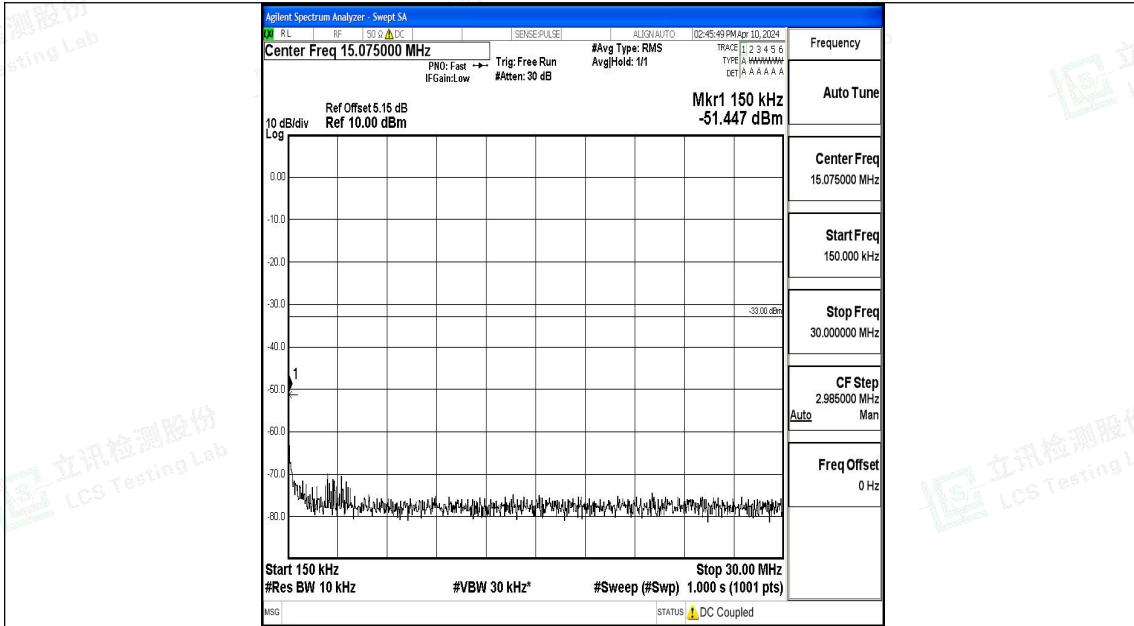

Band4_10MHz_16QAM_20175_1RB#0_0.009~0.15_0.009~0.15

Band4_10MHz_16QAM_20175_1RB#0_0.15~30_0.15~30