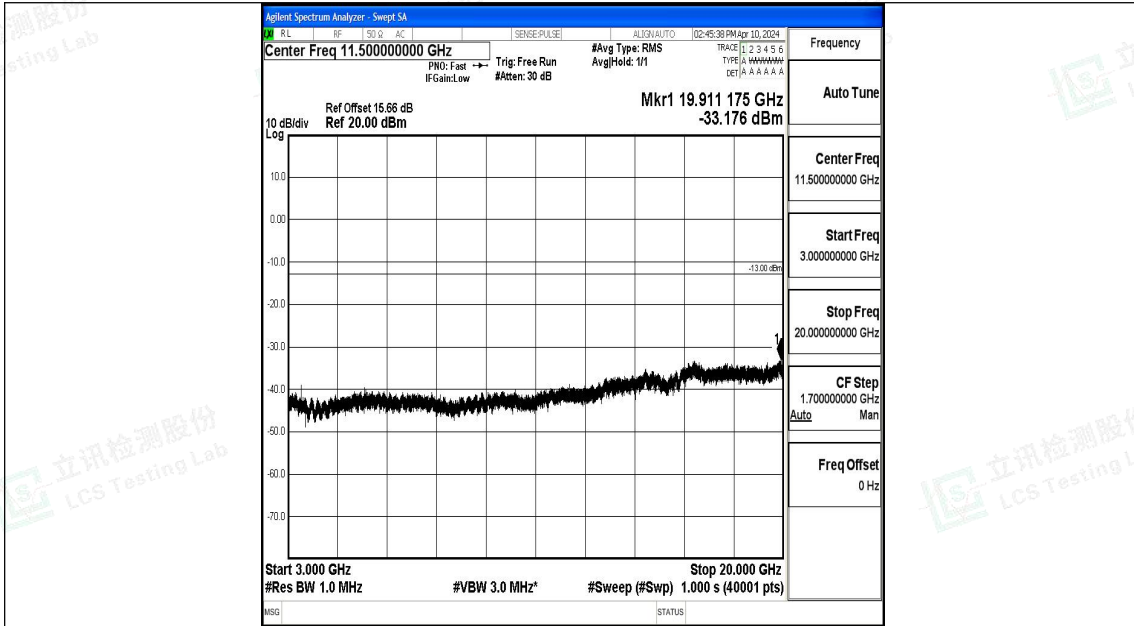

Band4_10MHz_QPSK_20175_1RB#0_0.009~0.15_0.009~0.15

Band4_10MHz_QPSK_20175_1RB#0_0.15~30_0.15~30

Band4_10MHz_QPSK_20175_1RB#0_30~1000_30~1000

Band4_10MHz_QPSK_20175_1RB#0_1000~3000_1000~3000

Band4_10MHz_QPSK_20175_1RB#0_3000~20000_3000~20000