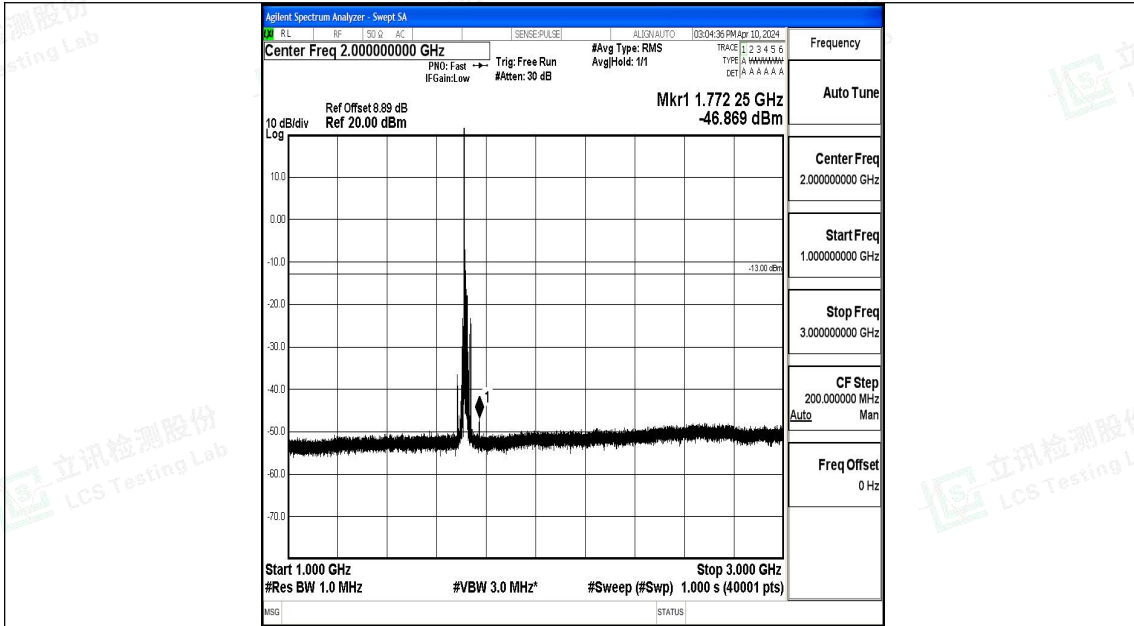

Band4_15MHz_16QAM_2025_1RB#0_30~1000_30~1000

Band4_15MHz_16QAM_20025_1RB#0_1000~3000_1000~3000