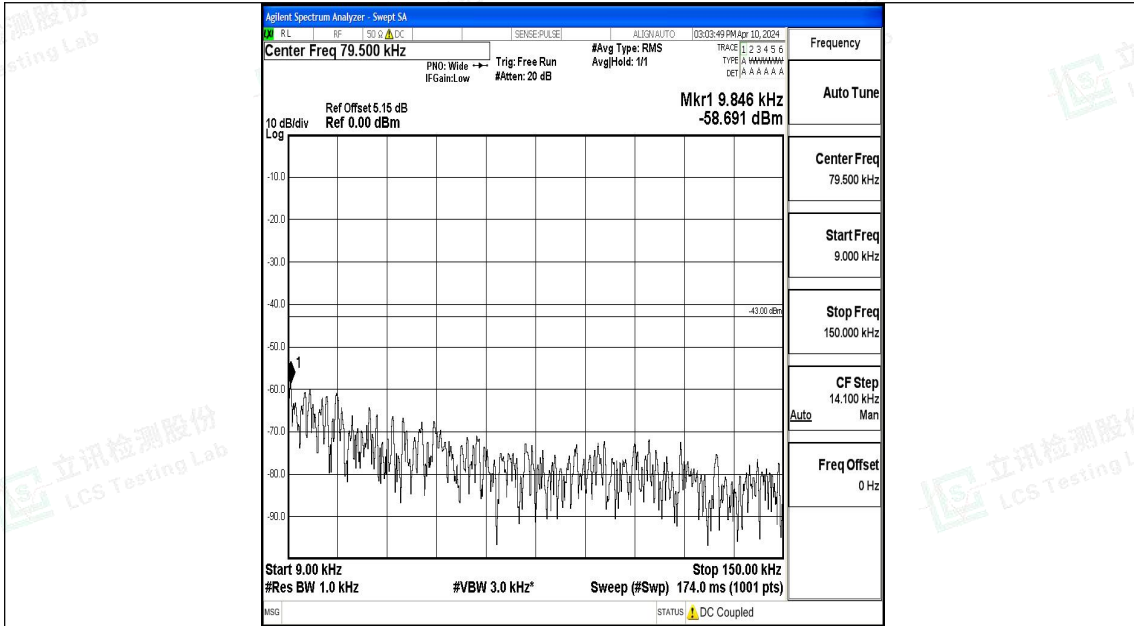

Band4_10MHz_16QAM_20350_1RB#0_30~1000_30~1000

Band4_10MHz_16QAM_20350_1RB#0_1000~3000_1000~3000

Band4_10MHz_16QAM_20350_1RB#0_3000~20000_3000~20000

Band4_15MHz_QPSK_20025_1RB#0_0.009~0.15_0.009~0.15

Band4_15MHz_QPSK_20025_1RB#0_0.15~30_0.15~30