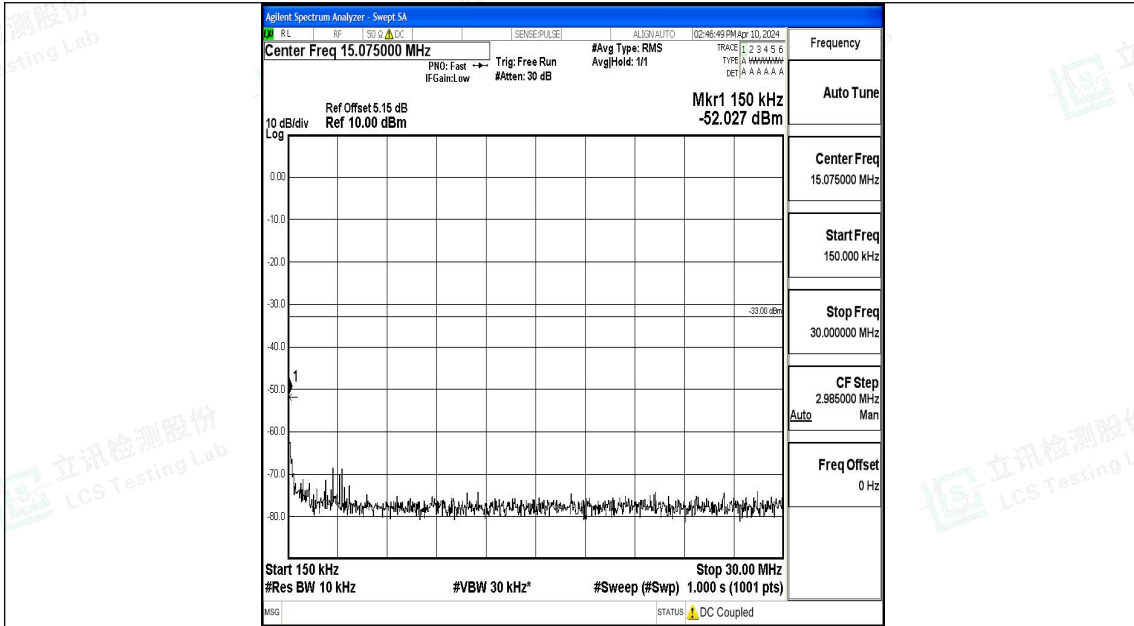

Band4_10MHz_QPSK_20350_1RB#0_0.009~0.15_0.009~0.15

Band4_10MHz_QPSK_20350_1RB#0_0.15~30_0.15~30

Band4_10MHz_QPSK_20350_1RB#0_30~1000_30~1000

Band4_10MHz_QPSK_20350_1RB#0_1000~3000_1000~3000

Band4_10MHz_16QAM_20350_1RB#0_0.15~30_0.15~30