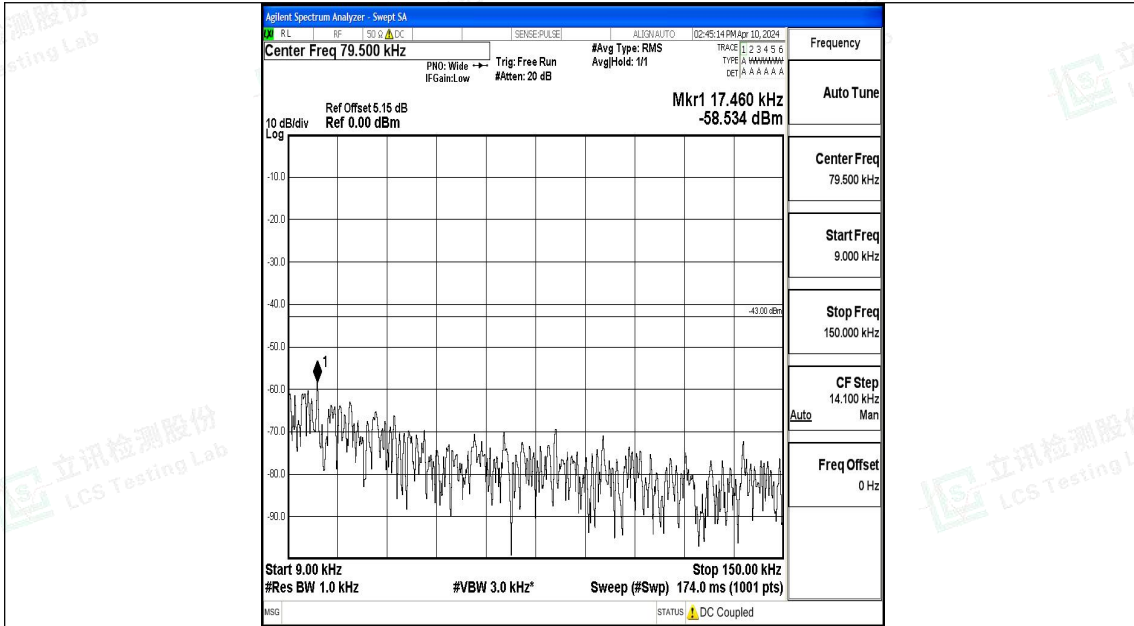

Band4_10MHz_QPSK_20000_1RB#0_1000~3000_1000~3000

Band4_10MHz_16QAM_20000_1RB#0_0.15~30_0.15~30

Band4_10MHz_16QAM_20000_1RB#0_30~1000_30~1000

Band4_10MHz_16QAM_20000_1RB#0_1000~3000_1000~3000

Band4_10MHz_16QAM_20000_1RB#0_3000~20000_3000~20000