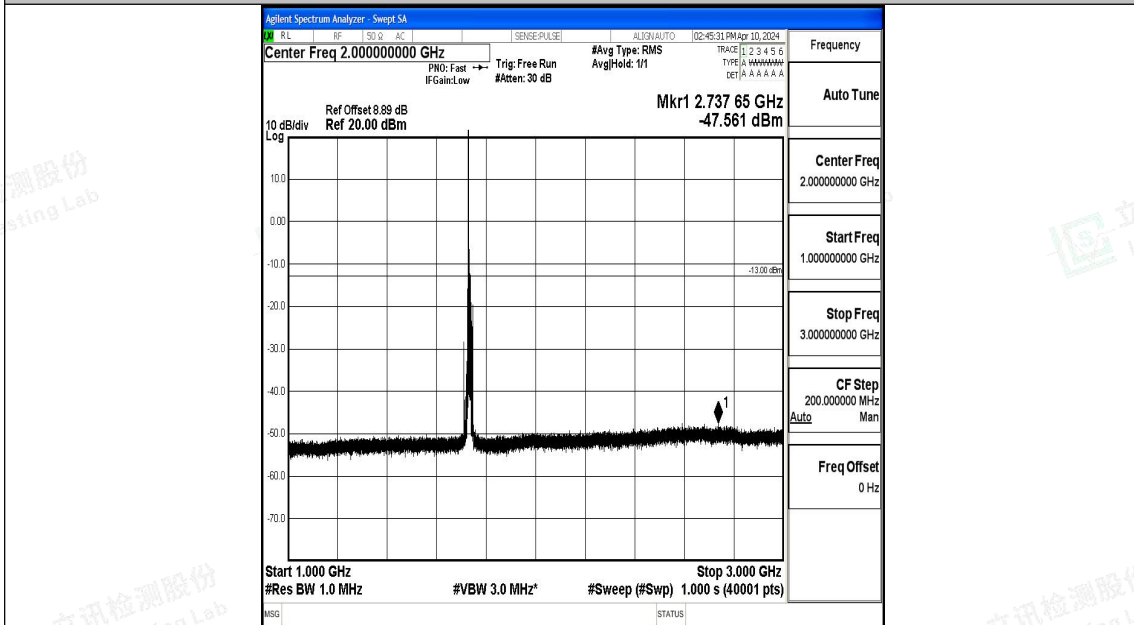

Band4_10MHz_QPSK_20175_1RB#0_0.009~0.15_0.009~0.15

Band4_10MHz_QPSK_20175_1RB#0_0.15~30_0.15~30

Band4_10MHz_QPSK_20175_1RB#0_30~1000_30~1000

Band4_10MHz_QPSK_20175_1RB#0_1000~3000_1000~3000

Band4_10MHz_QPSK_20175_1RB#0_3000~20000_3000~20000