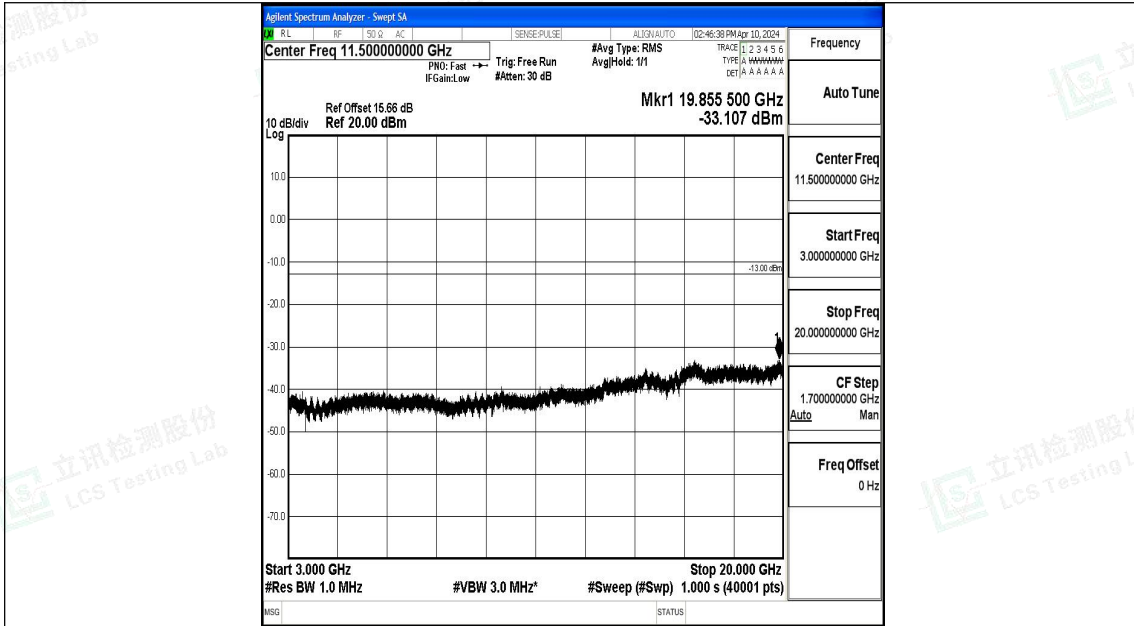

Band4_10MHz_QPSK_20350_1RB#0_0.009~0.15_0.009~0.15

Band4_10MHz_QPSK_20350_1RB#0_0.15~30_0.15~30

Band4_10MHz_QPSK_20350_1RB#0_30~1000_30~1000

Band4_10MHz_QPSK_20350_1RB#0_1000~3000_1000~3000

Band4_10MHz_16QAM_20350_1RB#0_0.15~30_0.15~30