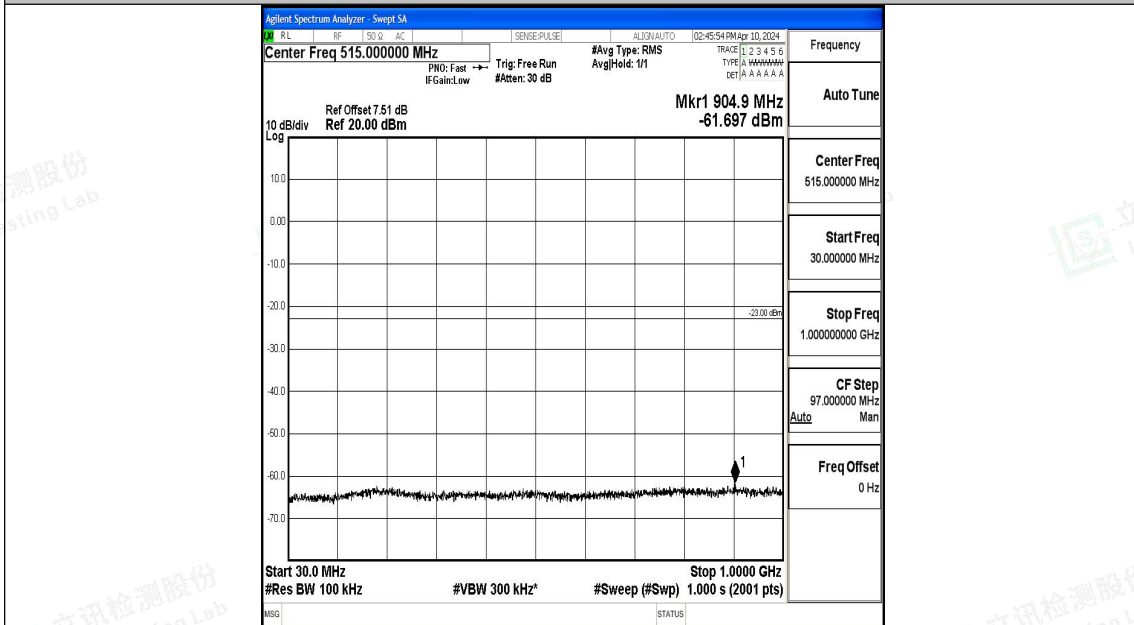

Band4_10MHz_16QAM_20175_1RB#0_0.15~30_0.15~30

Band4_10MHz_16QAM_20175_1RB#0_30~1000_30~1000