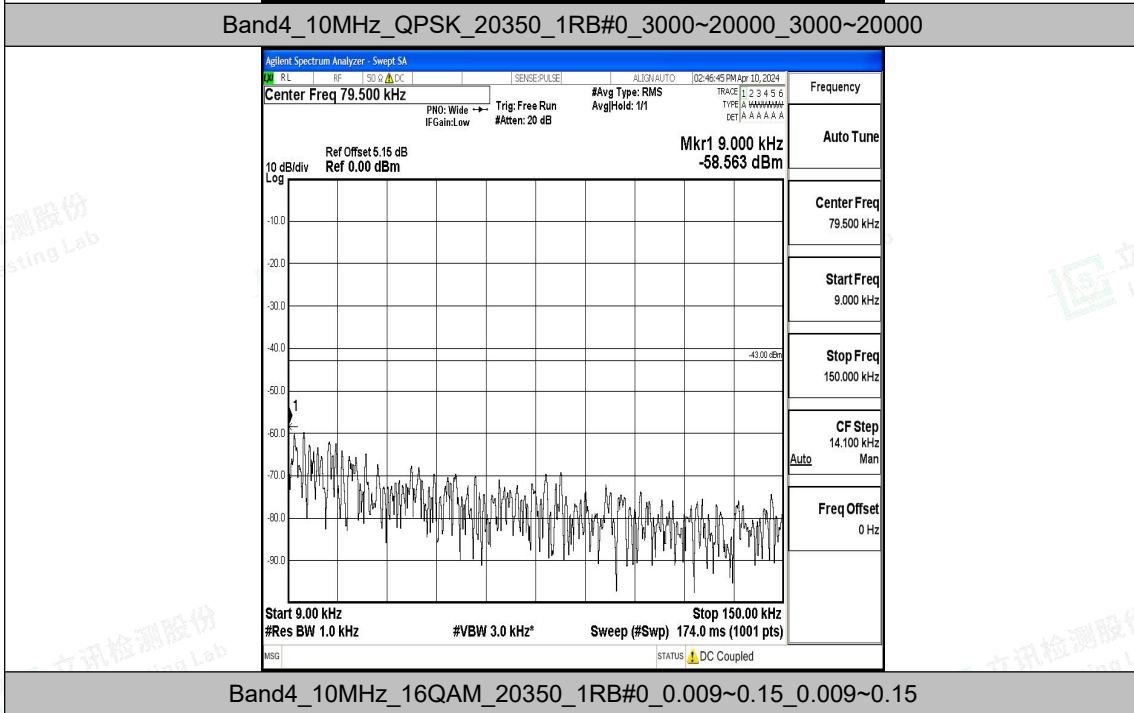

Band4_10MHz_QPSK_20350_1RB#0_0.009~0.15_0.009~0.15

Band4_10MHz_QPSK_20350_1RB#0_0.15~30_0.15~30

Band4_10MHz_QPSK_20350_1RB#0_30~1000_30~1000

Band4_10MHz_QPSK_20350_1RB#0_1000~3000_1000~3000

Band4_10MHz_16QAM_20350_1RB#0_0.15~30_0.15~30