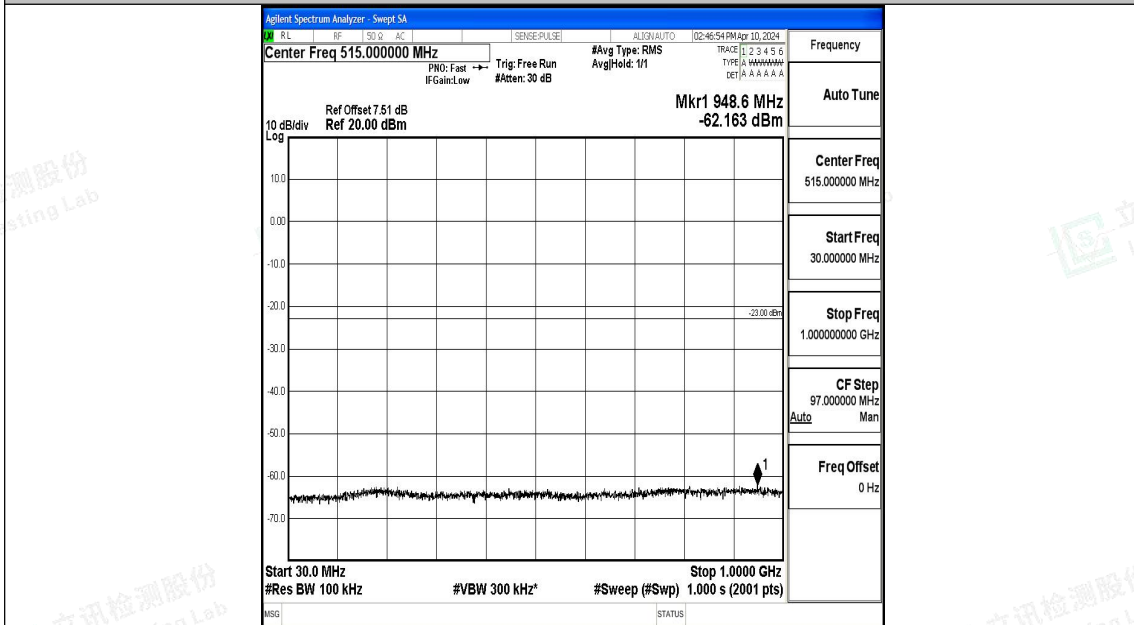

Band4_10MHz_QPSK_20350_1RB#0_0.009~0.15_0.009~0.15

Band4_10MHz_QPSK_20350_1RB#0_0.15~30_0.15~30

Band4_10MHz_QPSK_20350_1RB#0_30~1000_30~1000

Band4_10MHz_QPSK_20350_1RB#0_1000~3000_1000~3000

Band4_10MHz_16QAM_20350_1RB#0_0.15~30_0.15~30