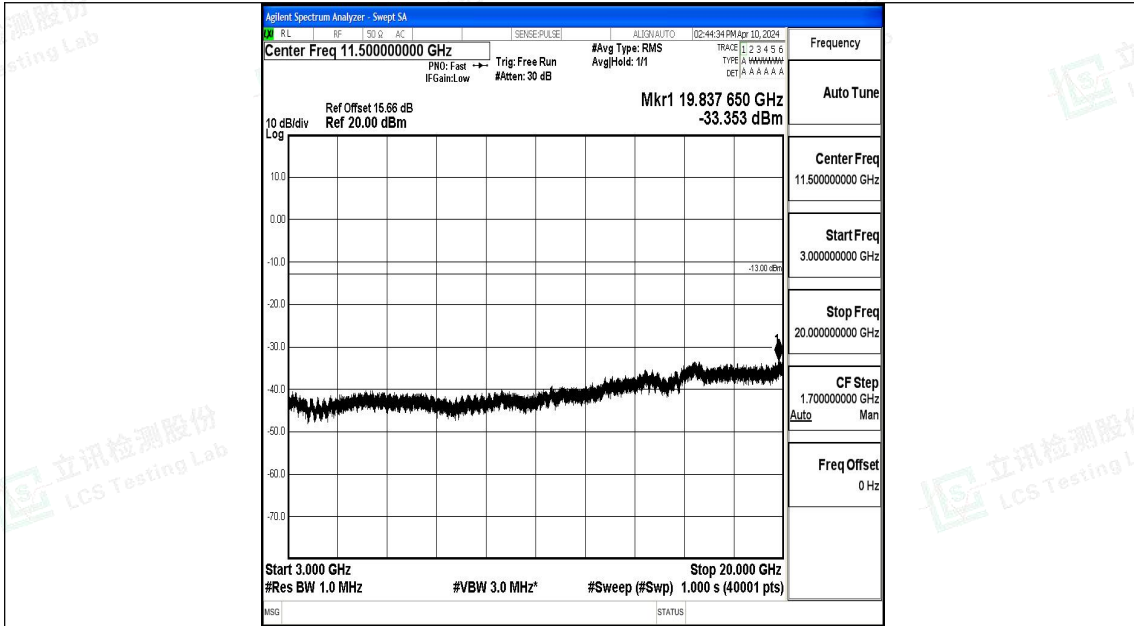

Band4_10MHz_QPSK_20000_1RB#0_1000~3000_1000~3000