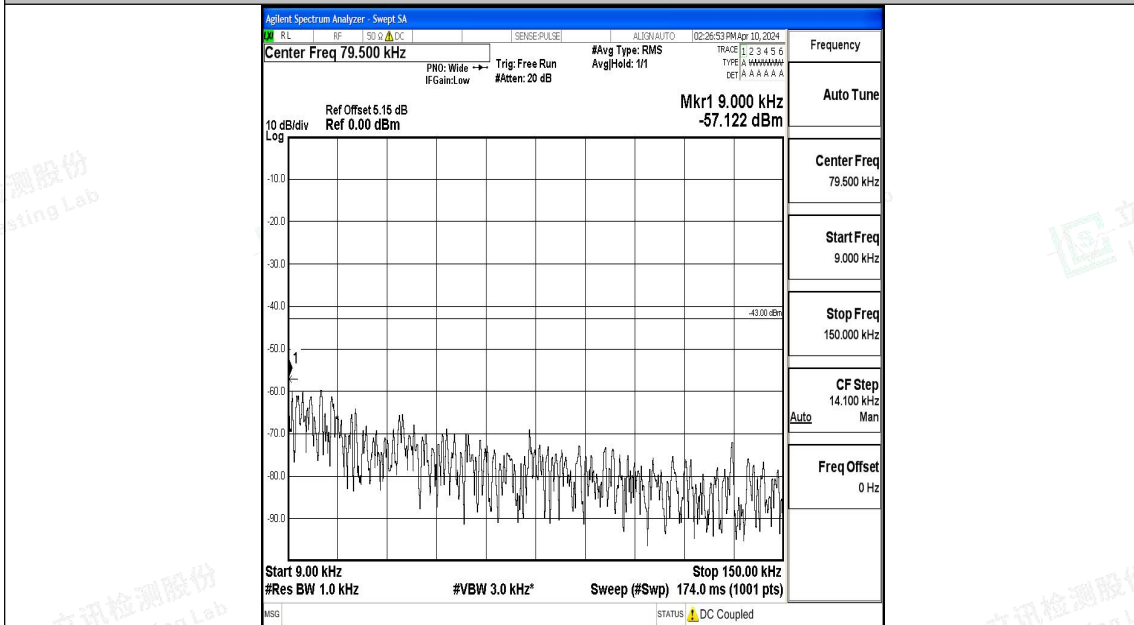

Band4_5MHz_QPSK_20375_1RB#0_0.15~30_0.15~30

Band4_5MHz_QPSK_20375_1RB#0_30~1000_30~1000

Band4_5MHz_QPSK_20375_1RB#0_1000~3000_1000~3000

Band4_5MHz_QPSK_20375_1RB#0_3000~20000_3000~20000

Band4_5MHz_16QAM_20375_1RB#0_0.009~0.15_0.009~0.15