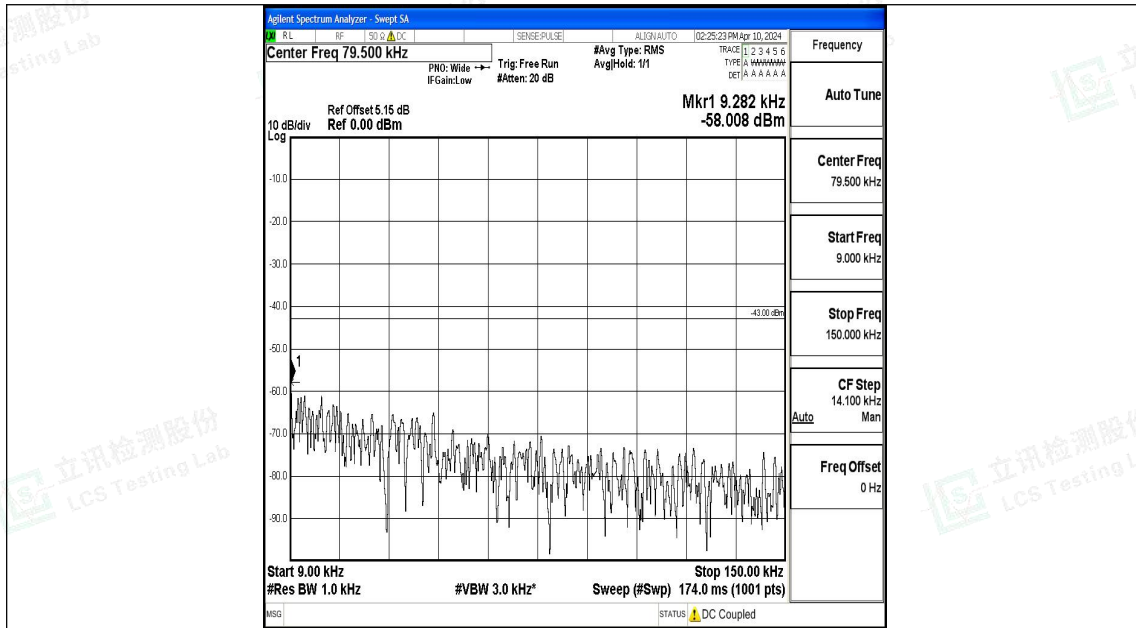

Band4_5MHz_16QAM_19975_1RB#0_0.15~30_0.15~30

Band4_5MHz_16QAM_19975_1RB#0_30~1000_30~1000

Band4_5MHz_16QAM_19975_1RB#0_1000~3000_1000~3000

Band4_5MHz_16QAM_19975_1RB#0_3000~20000_3000~20000

Band4_5MHz_QPSK_20175_1RB#0_0.009~0.15_0.009~0.15