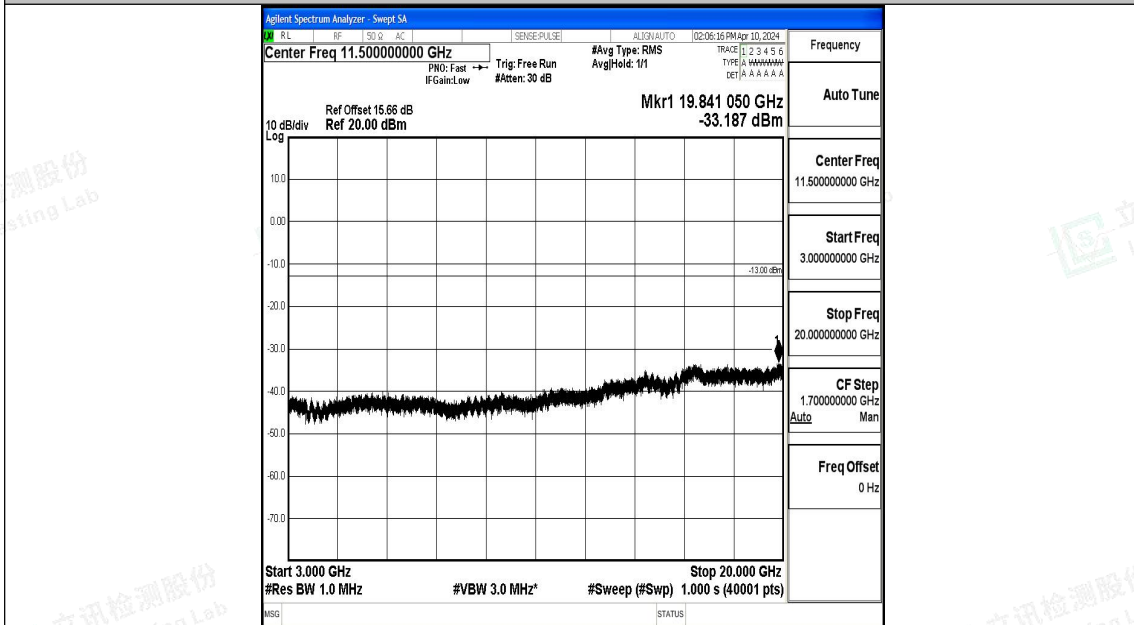

Band4_3MHz_16QAM_20385_1RB#0_0.15~30_0.15~30

Band4_3MHz_16QAM_20385_1RB#0_30~1000_30~1000

Band4_3MHz_16QAM_20385_1RB#0_1000~3000_1000~3000

Band4_3MHz_16QAM_20385_1RB#0_3000~20000_3000~20000

Band4_5MHz_QPSK_19975_1RB#0_0.009~0.15_0.009~0.15