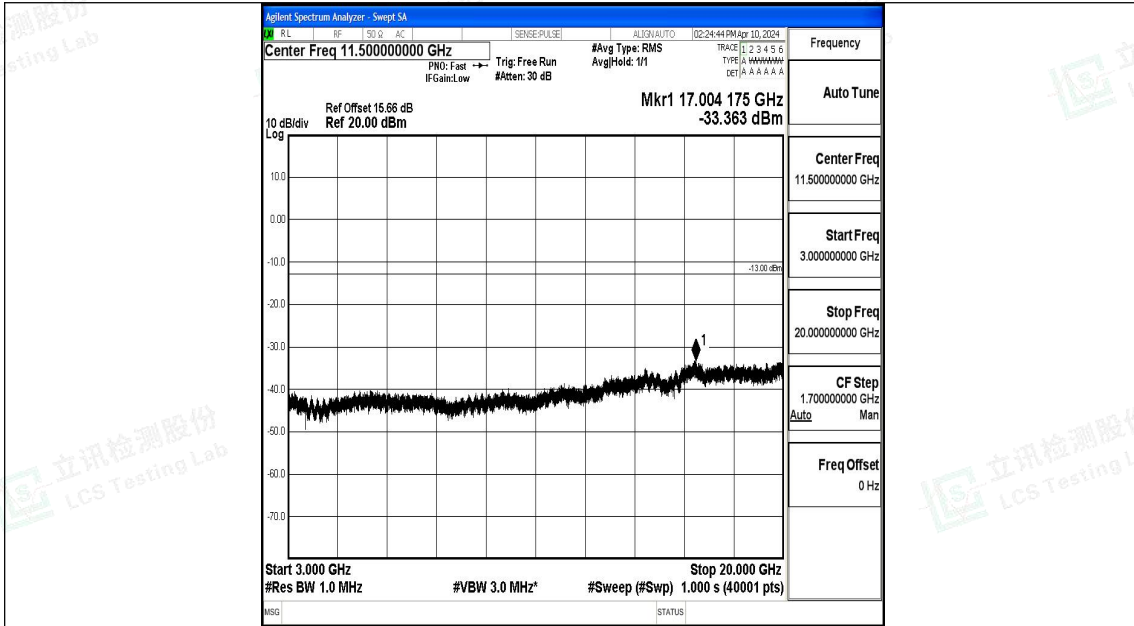

Band4_5MHz_QPSK_19975_1RB#0_0.15~30_0.15~30

Band4_5MHz_QPSK_19975_1RB#0_30~1000_30~1000

Band4_5MHz_QPSK_19975_1RB#0_1000~3000_1000~3000

Band4_5MHz_QPSK_19975_1RB#0_3000~20000_3000~20000

Band4_5MHz_16QAM_19975_1RB#0_0.009~0.15_0.009~0.15