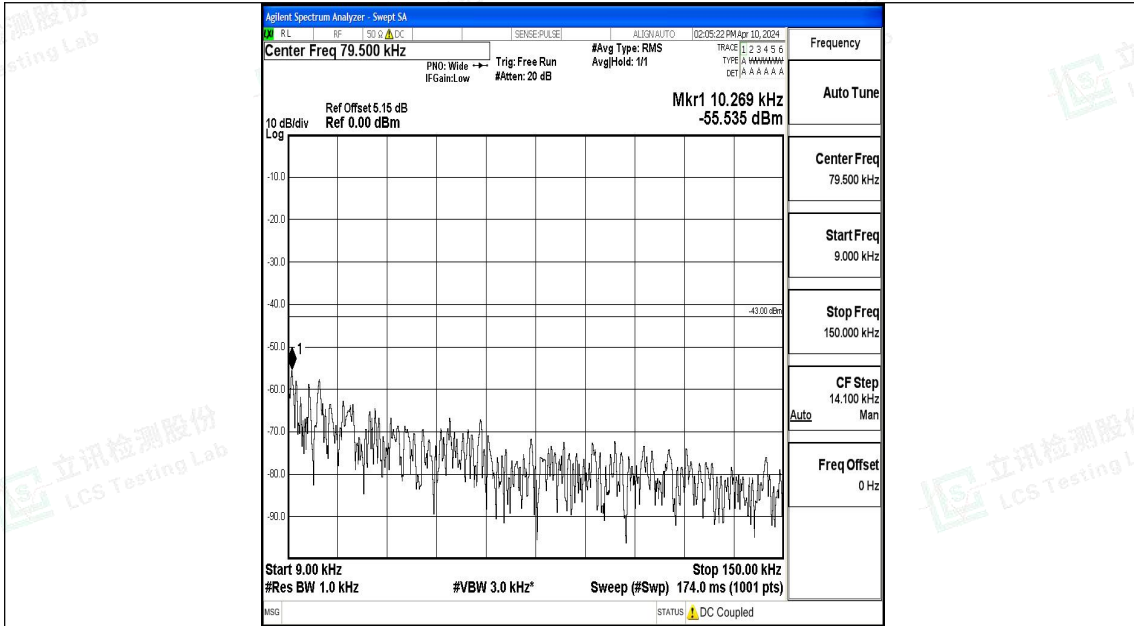

Band4_3MHz_16QAM_20175_1RB#0_0.15~30_0.15~30

Band4_3MHz_16QAM_20175_1RB#0_30~1000_30~1000

Band4_3MHz_16QAM_20175_1RB#0_1000~3000_1000~3000

Band4_3MHz_16QAM_20175_1RB#0_3000~20000_3000~20000

Band4_3MHz_QPSK_20385_1RB#0_0.009~0.15_0.009~0.15