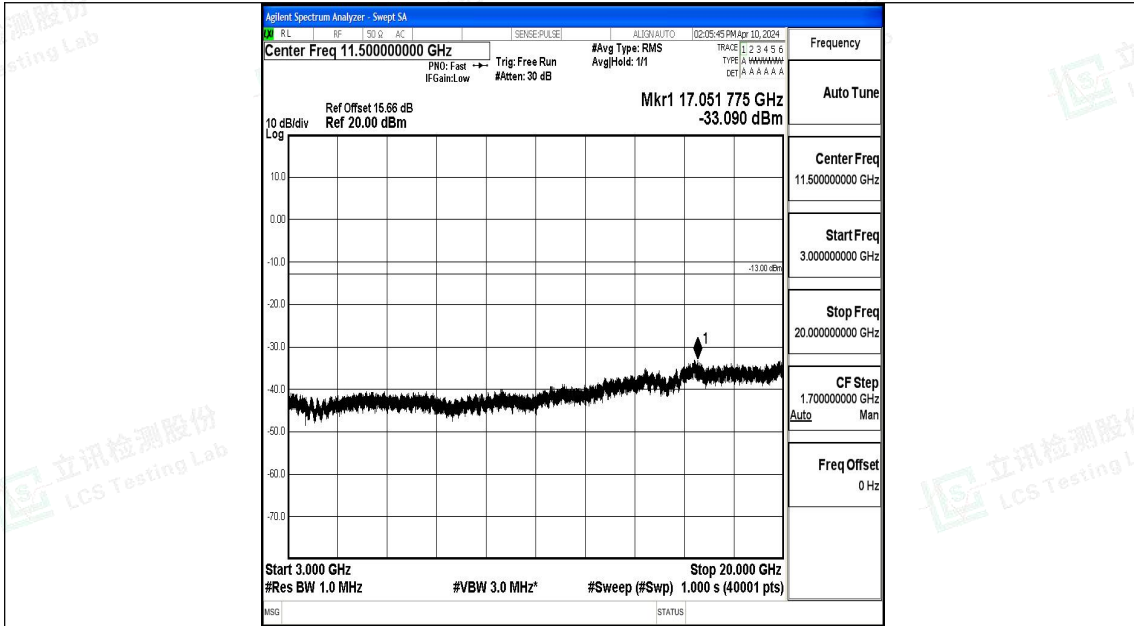

Band4_3MHz_QPSK_20385_1RB#0_0.15~30_0.15~30

Band4_3MHz_QPSK_20385_1RB#0_30~1000_30~1000

Band4_3MHz_QPSK_20385_1RB#0_1000~3000_1000~3000

Band4_3MHz_QPSK_20385_1RB#0_3000~20000_3000~20000

Band4_3MHz_16QAM_20385_1RB#0_0.009~0.15_0.009~0.15