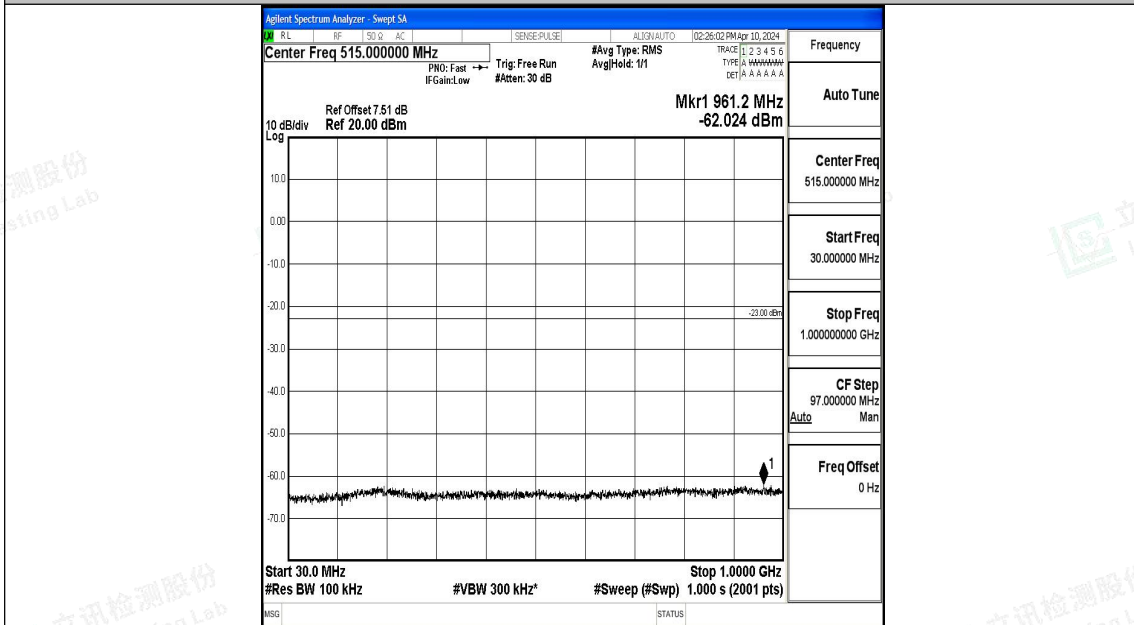

Band4_5MHz_16QAM_20175_1RB#0_0.15~30_0.15~30

Band4_5MHz_16QAM_20175_1RB#0_30~1000_30~1000