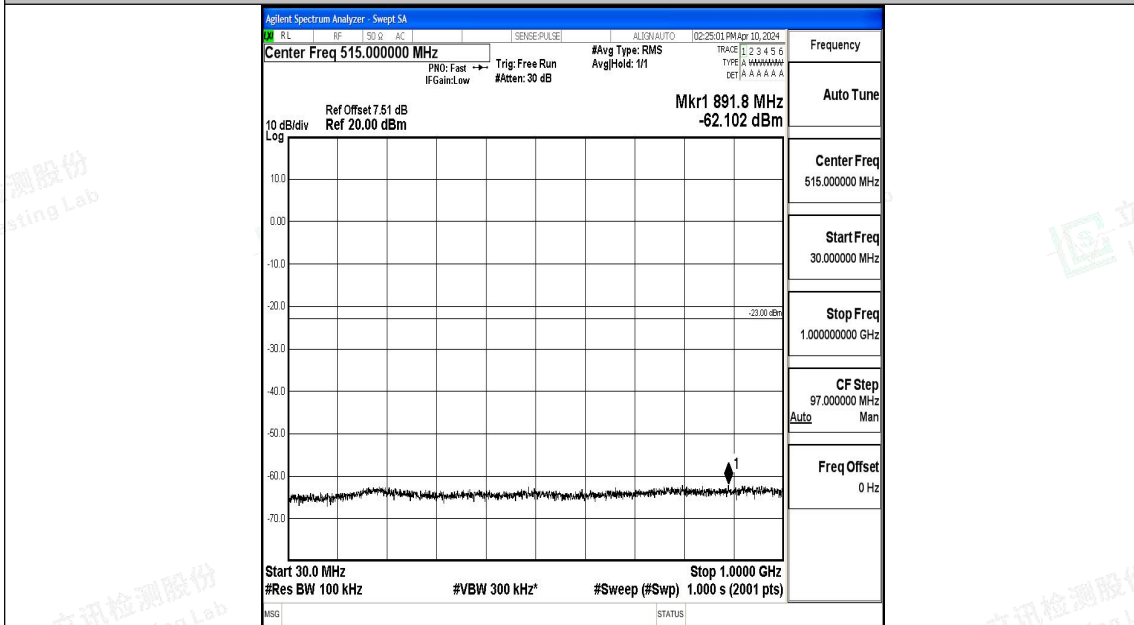

Band4_5MHz_16QAM_19975_1RB#0_0.15~30_0.15~30

Band4_5MHz_16QAM_19975_1RB#0_30~1000_30~1000