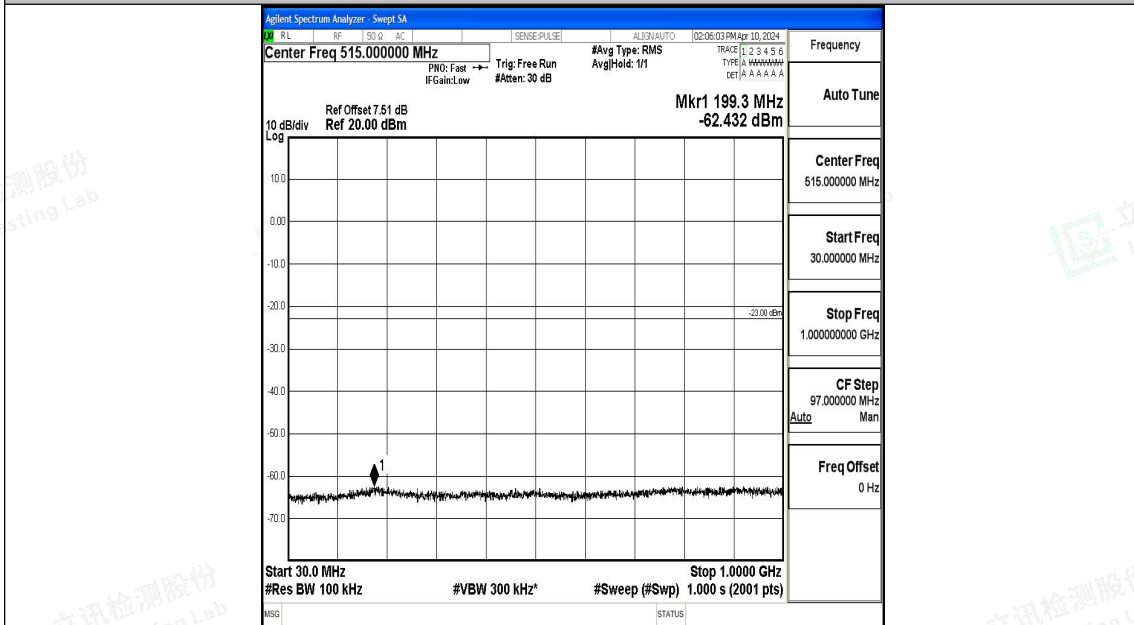

Band4_3MHz_16QAM_20385_1RB#0_0.15~30_0.15~30

Band4_3MHz_16QAM_20385_1RB#0_30~1000_30~1000