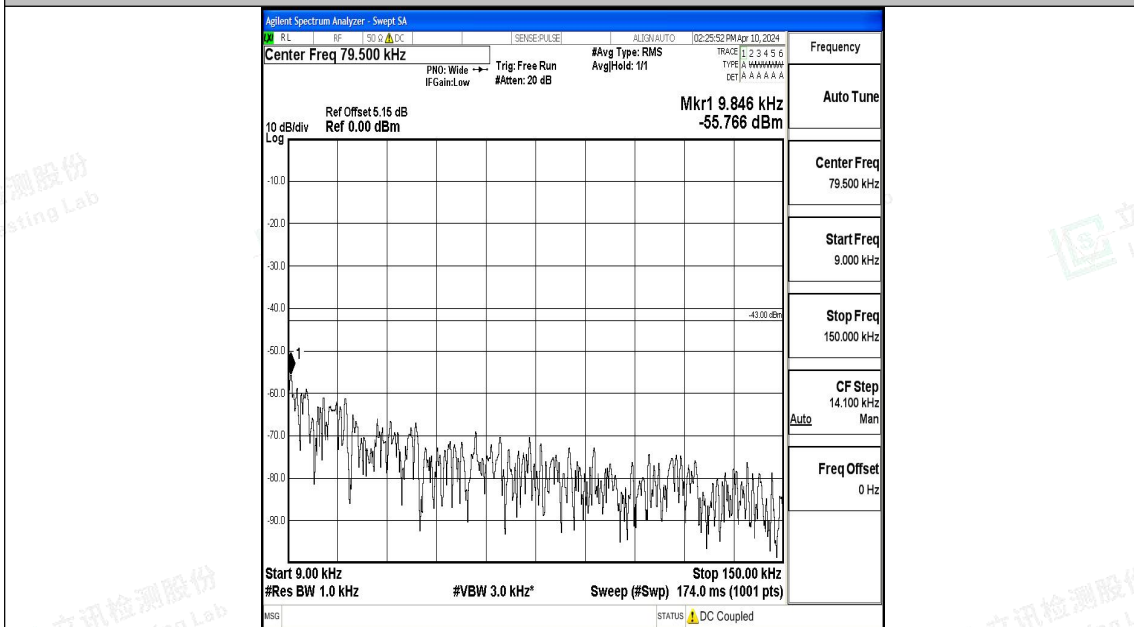

Band4_5MHz_QPSK_20175_1RB#0_0.15~30_0.15~30

Band4_5MHz_QPSK_20175_1RB#0_30~1000_30~1000

Band4_5MHz_QPSK_20175_1RB#0_1000~3000_1000~3000

Band4_5MHz_QPSK_20175_1RB#0_3000~20000_3000~20000

Band4_5MHz_16QAM_20175_1RB#0_0.009~0.15_0.009~0.15