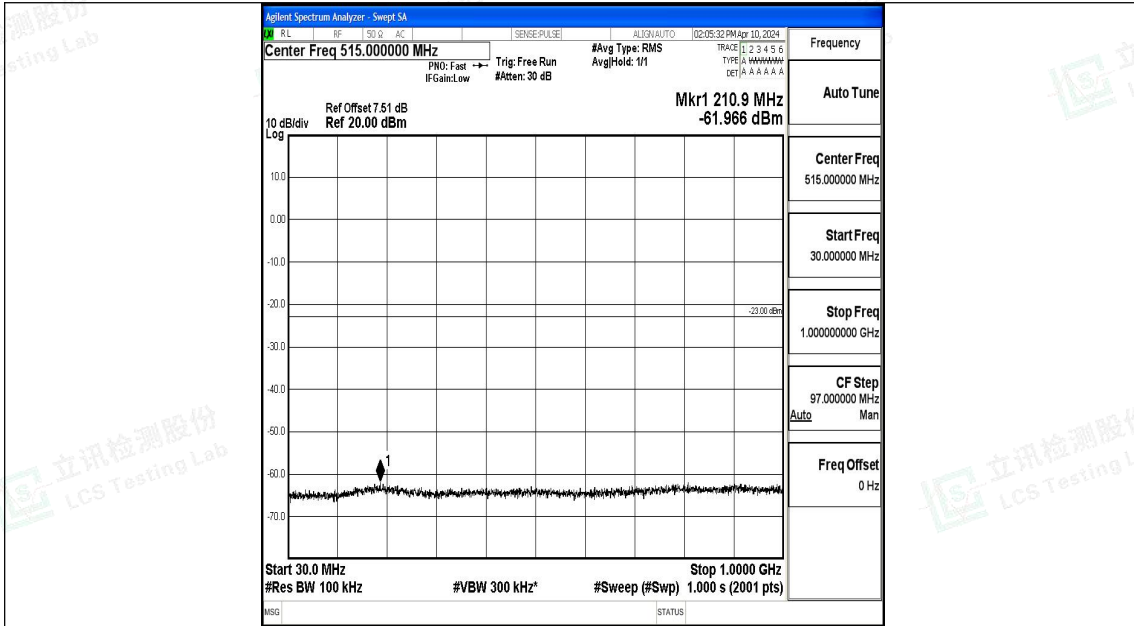

Band4_3MHz_QPSK_20385_1RB#0_0.15~30_0.15~30

Band4_3MHz_QPSK_20385_1RB#0_30~1000_30~1000