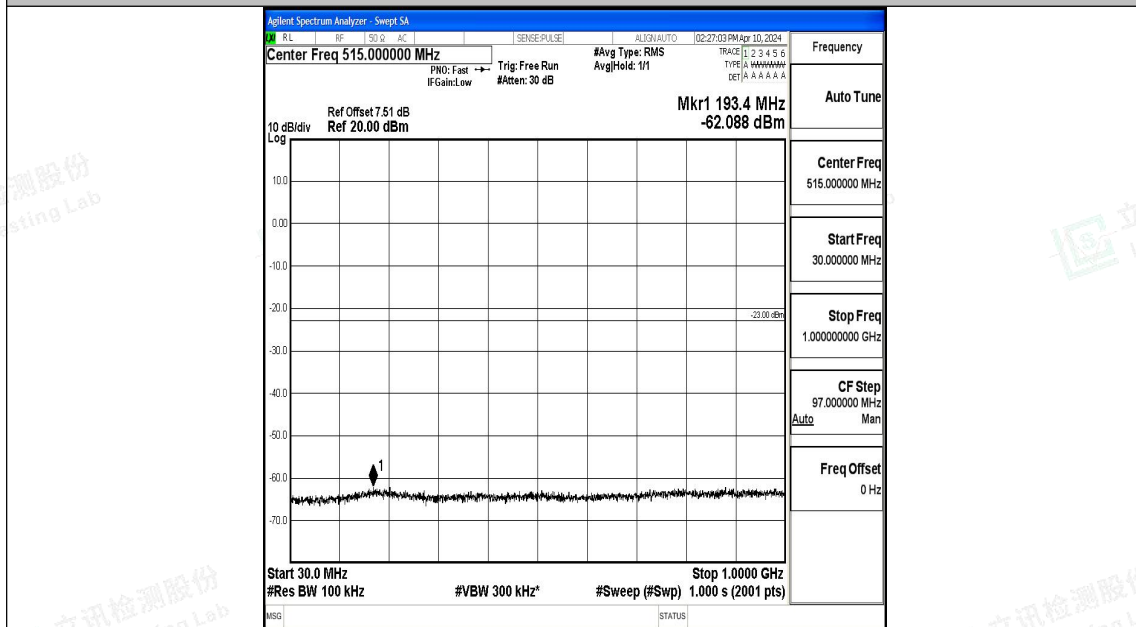

Band4_5MHz_16QAM_20375_1RB#0_0.15~30_0.15~30

Band4_5MHz_16QAM_20375_1RB#0_30~1000_30~1000