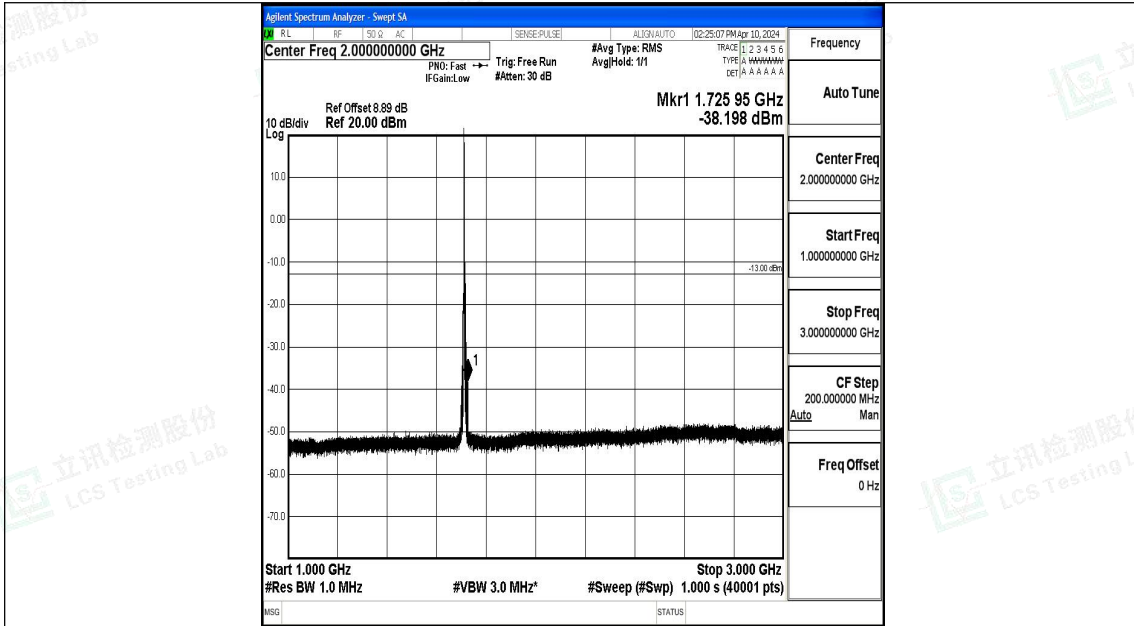

Band4_5MHz_16QAM_19975_1RB#0_30~1000_30~1000

Band4_5MHz_16QAM_19975_1RB#0_1000~3000_1000~3000