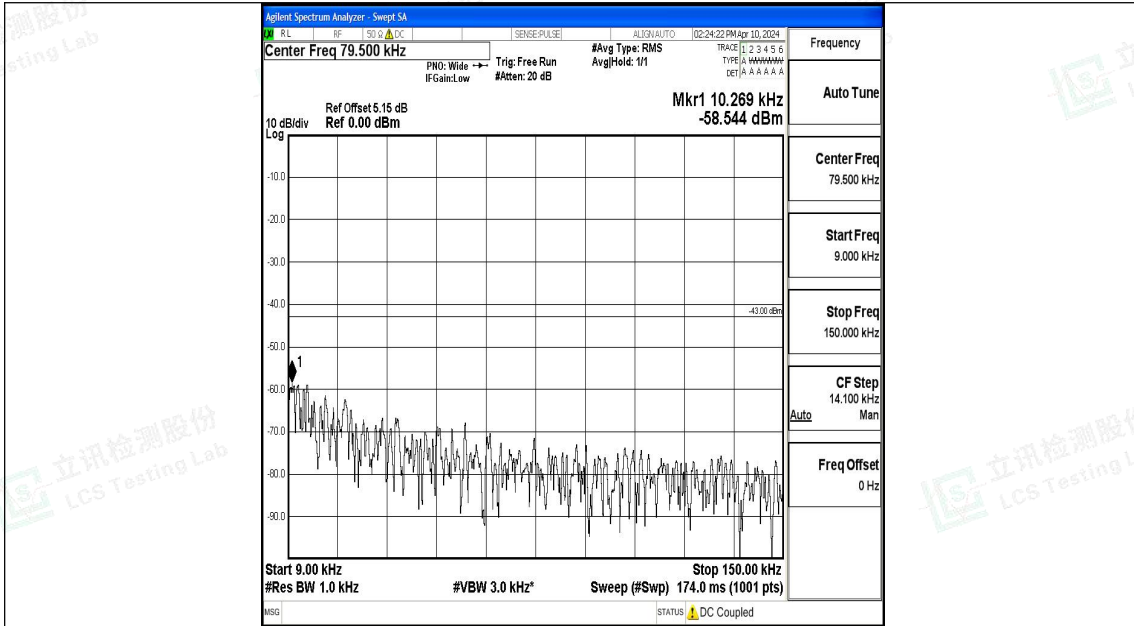

Band4_3MHz_16QAM_20385_1RB#0_0.15~30_0.15~30

Band4_3MHz_16QAM_20385_1RB#0_30~1000_30~1000

Band4_3MHz_16QAM_20385_1RB#0_1000~3000_1000~3000

Band4_3MHz_16QAM_20385_1RB#0_3000~20000_3000~20000

Band4_5MHz_QPSK_19975_1RB#0_0.009~0.15_0.009~0.15