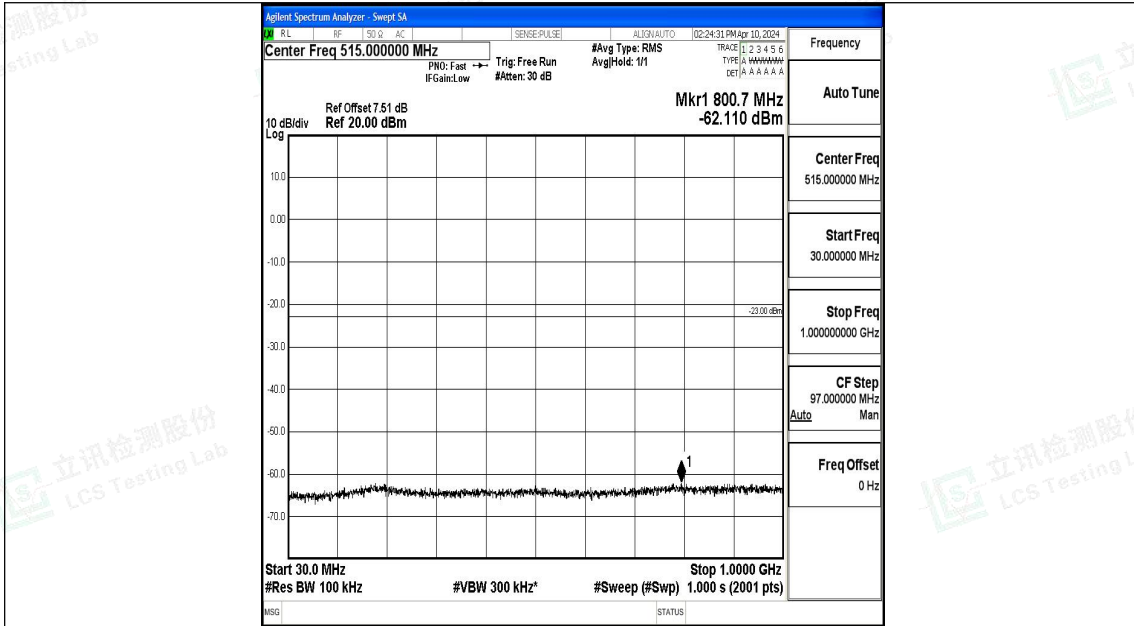

Band4_5MHz_QPSK_19975_1RB#0_0.15~30_0.15~30

Band4_5MHz_QPSK_19975_1RB#0_30~1000_30~1000