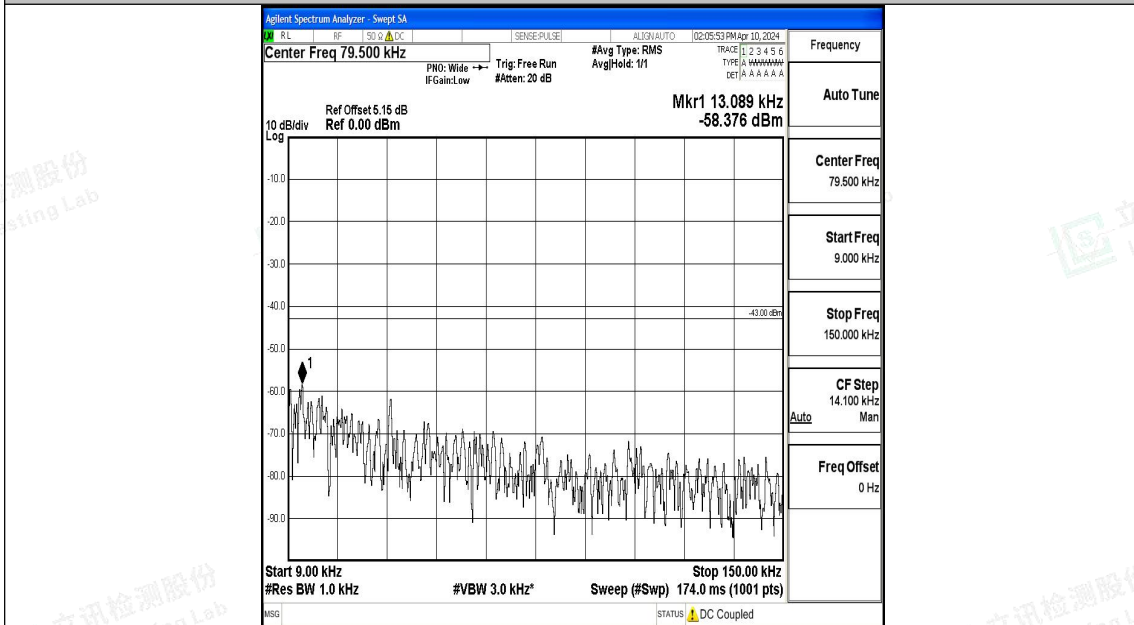

Band4_3MHz_QPSK_20385_1RB#0_0.15~30_0.15~30

Band4_3MHz_QPSK_20385_1RB#0_30~1000_30~1000

Band4_3MHz_QPSK_20385_1RB#0_1000~3000_1000~3000

Band4_3MHz_QPSK_20385_1RB#0_3000~20000_3000~20000

Band4_3MHz_16QAM_20385_1RB#0_0.009~0.15_0.009~0.15