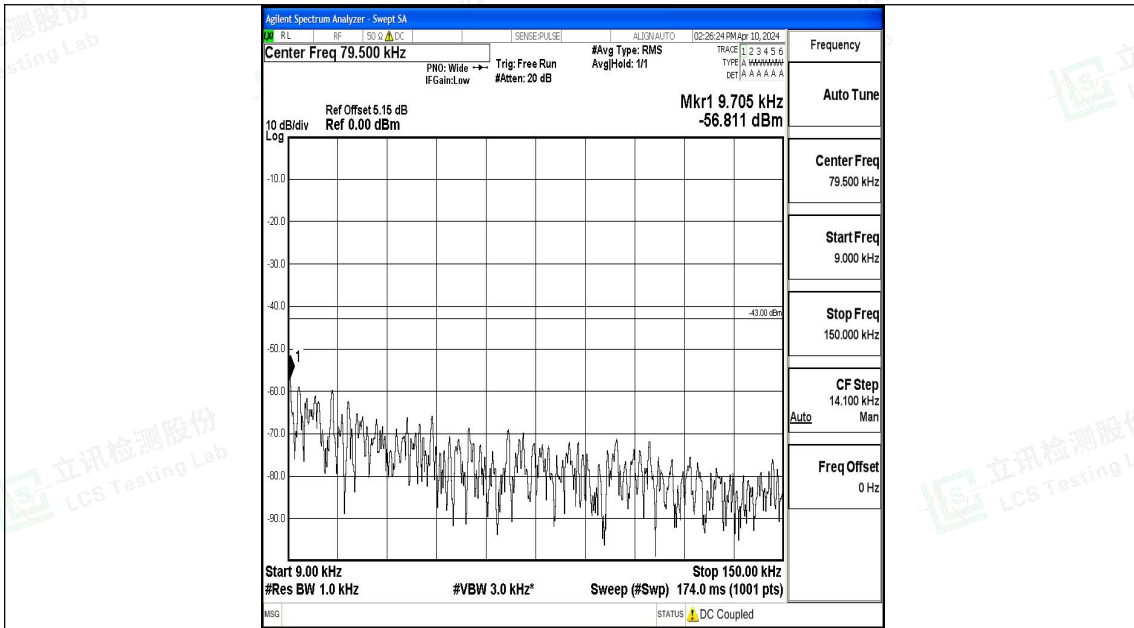

Band4_5MHz_16QAM_20175_1RB#0_0.15~30_0.15~30

Band4_5MHz_16QAM_20175_1RB#0_30~1000_30~1000

Band4_5MHz_16QAM_20175_1RB#0_1000~3000_1000~3000

Band4_5MHz_16QAM_20175_1RB#0_3000~20000_3000~20000

Band4_5MHz_QPSK_20375_1RB#0_0.009~0.15_0.009~0.15