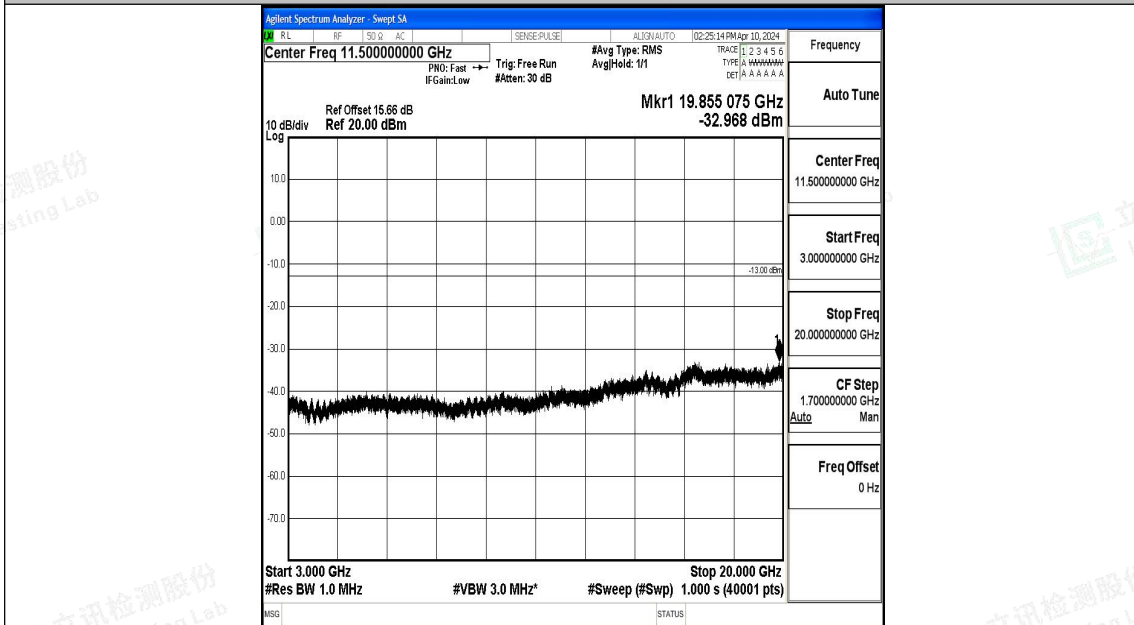

Band4_5MHz_16QAM_19975_1RB#0_0.15~30_0.15~30

Band4_5MHz_16QAM_19975_1RB#0_30~1000_30~1000

Band4_5MHz_16QAM_19975_1RB#0_1000~3000_1000~3000

Band4_5MHz_16QAM_19975_1RB#0_3000~20000_3000~20000

Band4_5MHz_QPSK_20175_1RB#0_0.009~0.15_0.009~0.15