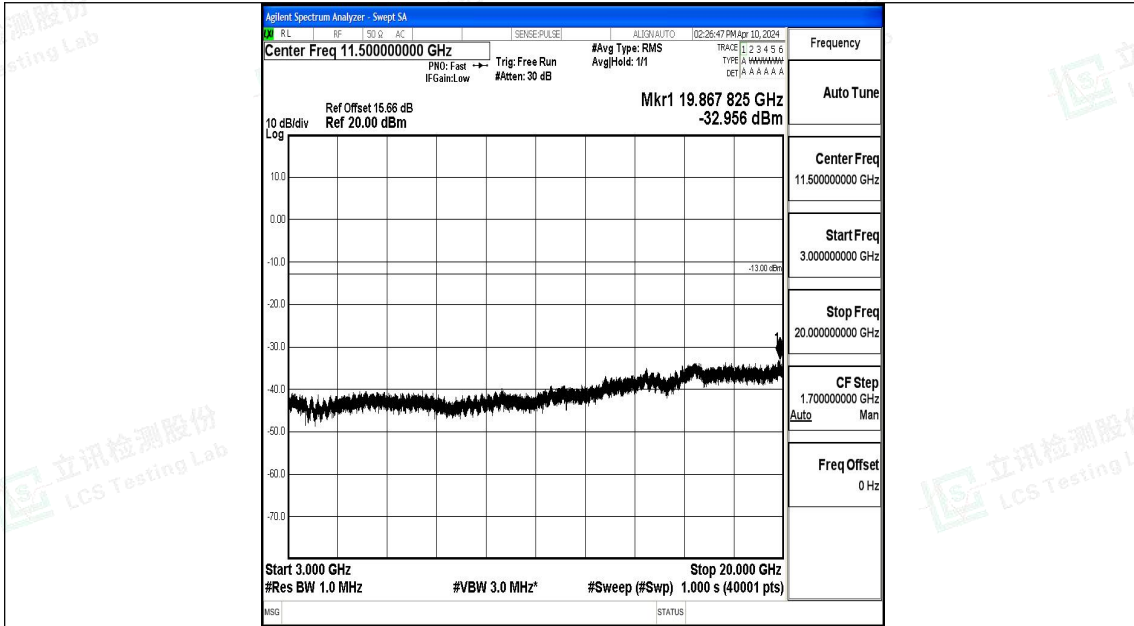

Band4_5MHz_QPSK_20375_1RB#0_0.15~30_0.15~30

Band4_5MHz_QPSK_20375_1RB#0_30~1000_30~1000

Band4_5MHz_QPSK_20375_1RB#0_1000~3000_1000~3000

Band4_5MHz_QPSK_20375_1RB#0_3000~20000_3000~20000

Band4_5MHz_16QAM_20375_1RB#0_0.009~0.15_0.009~0.15