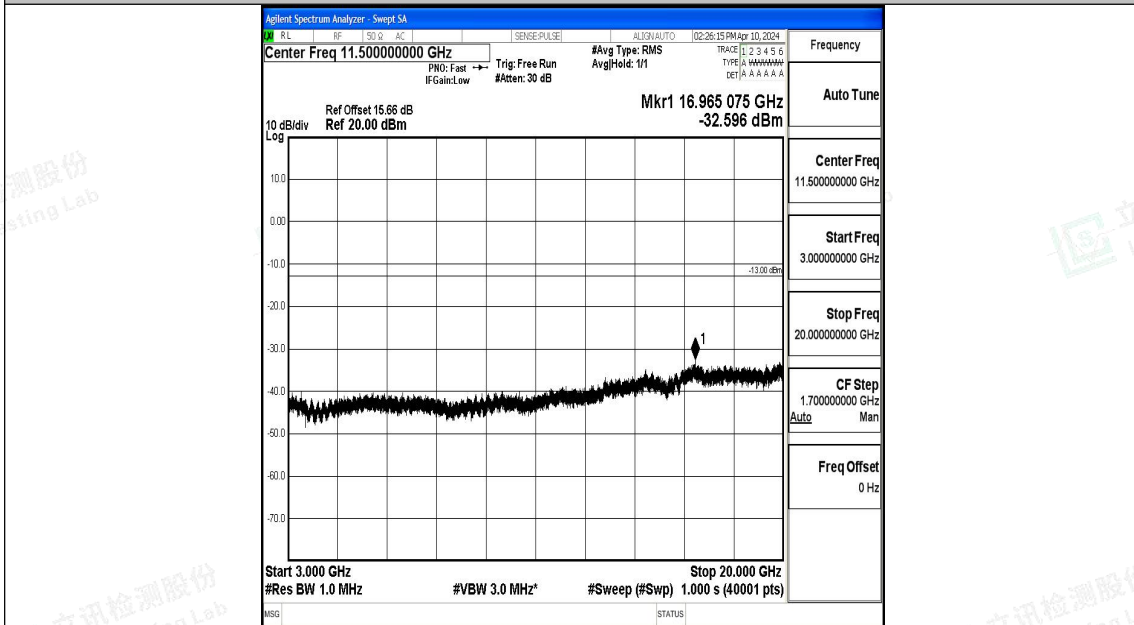

Band4_5MHz_16QAM_20175_1RB#0_0.15~30_0.15~30

Band4_5MHz_16QAM_20175_1RB#0_30~1000_30~1000

Band4_5MHz_16QAM_20175_1RB#0_1000~3000_1000~3000

Band4_5MHz_16QAM_20175_1RB#0_3000~20000_3000~20000

Band4_5MHz_QPSK_20375_1RB#0_0.009~0.15_0.009~0.15