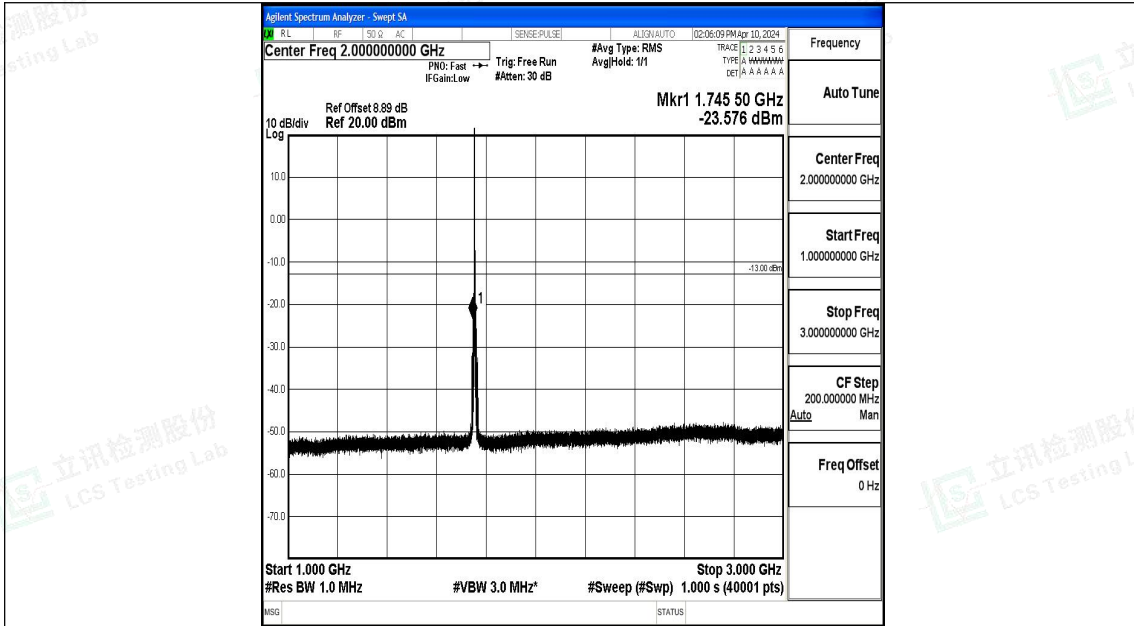

Band4_3MHz_16QAM_20385_1RB#0_30~1000_30~1000

Band4_3MHz_16QAM_20385_1RB#0_1000~3000_1000~3000