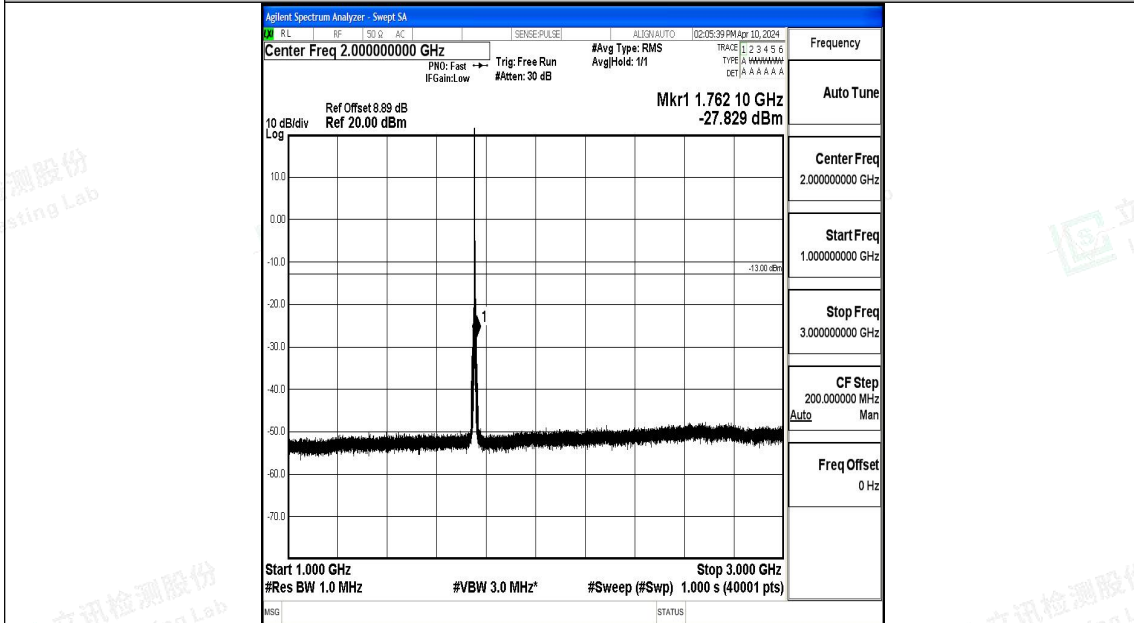

Band4_3MHz_QPSK_20385_1RB#0_30~1000_30~1000

Band4_3MHz_QPSK_20385_1RB#0_1000~3000_1000~3000