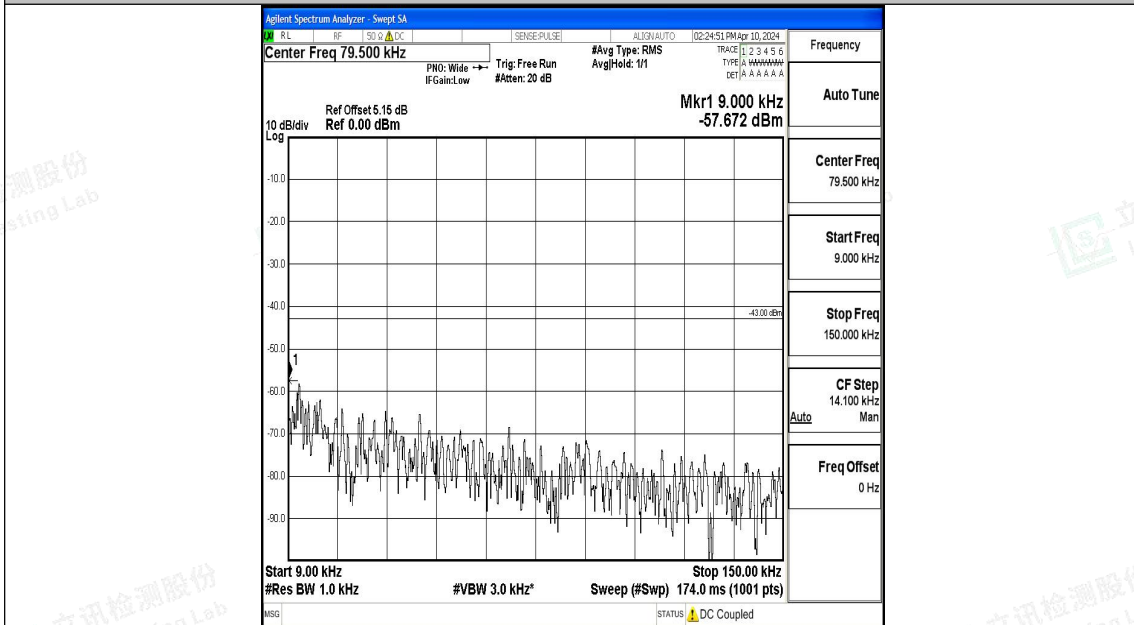

Band4_5MHz_QPSK_19975_1RB#0_0.15~30_0.15~30

Band4_5MHz_QPSK_19975_1RB#0_30~1000_30~1000

Band4_5MHz_QPSK_19975_1RB#0_1000~3000_1000~3000

Band4_5MHz_QPSK_19975_1RB#0_3000~20000_3000~20000

Band4_5MHz_16QAM_19975_1RB#0_0.009~0.15_0.009~0.15