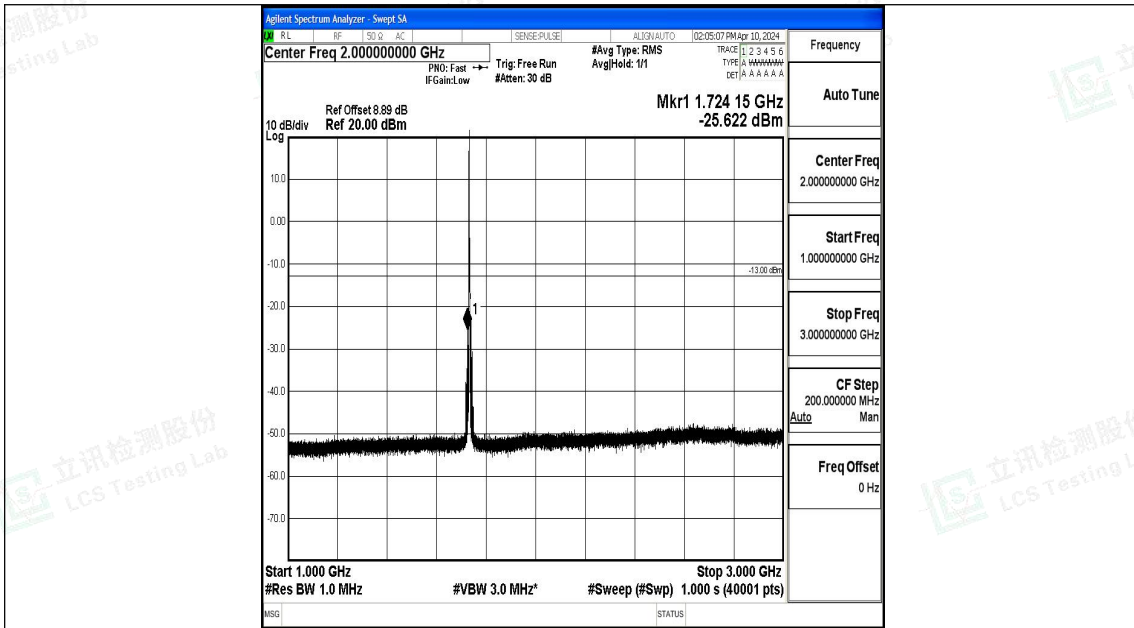

Band4_3MHz_16QAM_20175_1RB#0_0.15~30_0.15~30

Band4_3MHz_16QAM_20175_1RB#0_30~1000_30~1000

Band4_3MHz_16QAM_20175_1RB#0_1000~3000_1000~3000

Band4_3MHz_16QAM_20175_1RB#0_3000~20000_3000~20000

Band4_3MHz_QPSK_20385_1RB#0_0.009~0.15_0.009~0.15