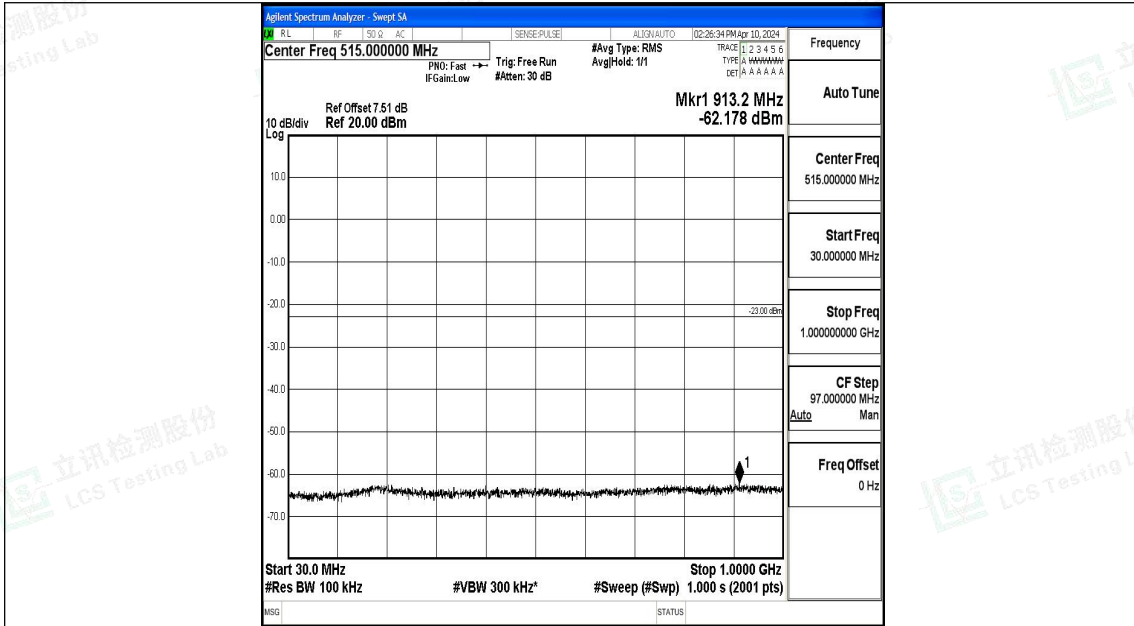

Band4_5MHz_QPSK_20375_1RB#0_0.15~30_0.15~30

Band4_5MHz_QPSK_20375_1RB#0_30~1000_30~1000