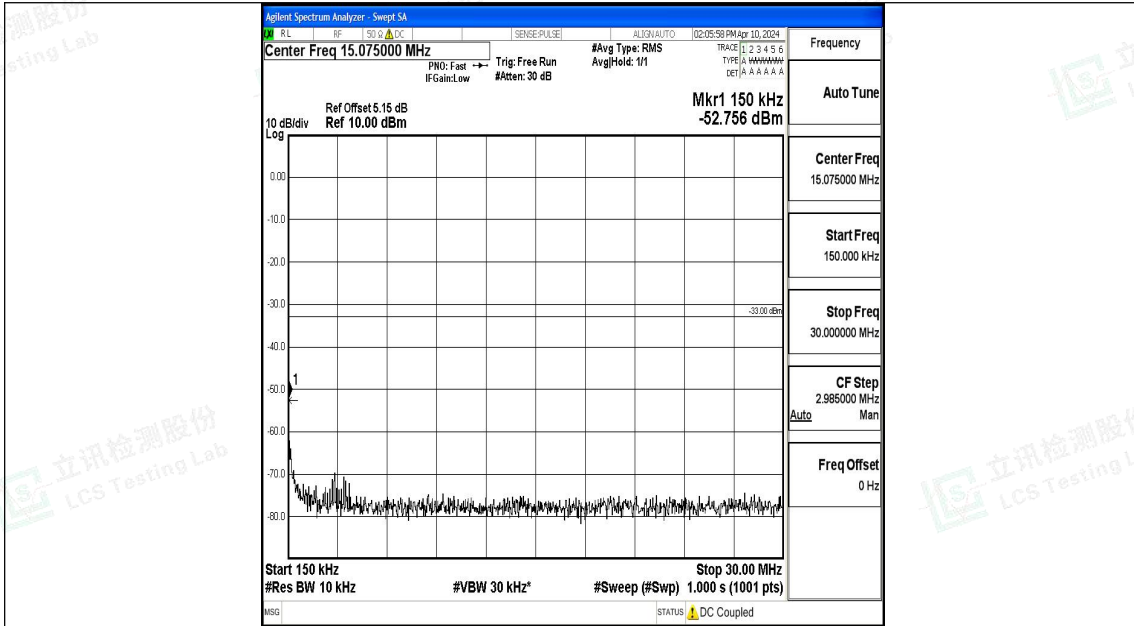

Band4_3MHz_QPSK_20385_1RB#0_0.15~30_0.15~30

Band4_3MHz_QPSK_20385_1RB#0_30~1000_30~1000

Band4_3MHz_QPSK_20385_1RB#0_1000~3000_1000~3000

Band4_3MHz_QPSK_20385_1RB#0_3000~20000_3000~20000

Band4_3MHz_16QAM_20385_1RB#0_0.009~0.15_0.009~0.15