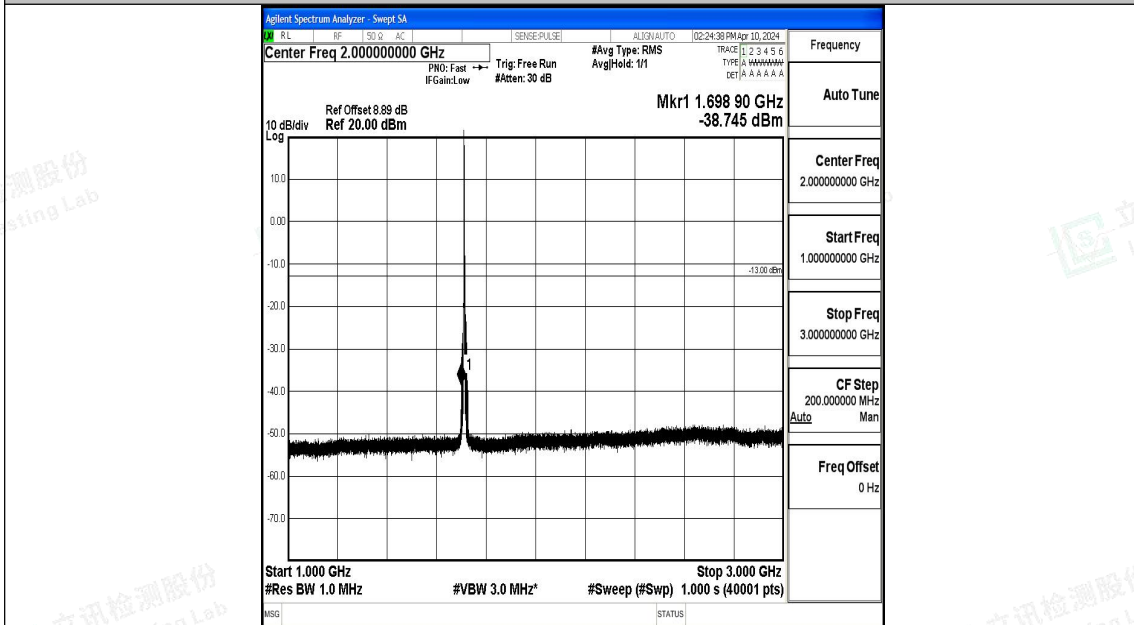

Band4_5MHz_QPSK_19975_1RB#0_30~1000_30~1000

Band4_5MHz_QPSK_19975_1RB#0_1000~3000_1000~3000