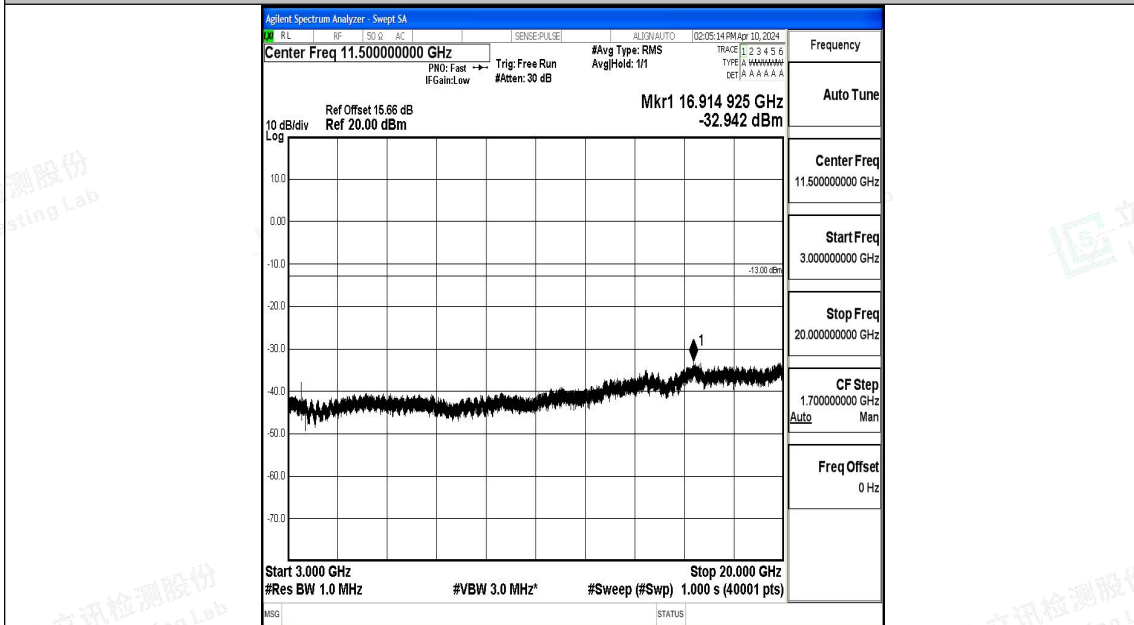

Band4_3MHz_16QAM_20175_1RB#0_0.15~30_0.15~30

Band4_3MHz_16QAM_20175_1RB#0_30~1000_30~1000

Band4_3MHz_16QAM_20175_1RB#0_1000~3000_1000~3000

Band4_3MHz_16QAM_20175_1RB#0_3000~20000_3000~20000

Band4_3MHz_QPSK_20385_1RB#0_0.009~0.15_0.009~0.15