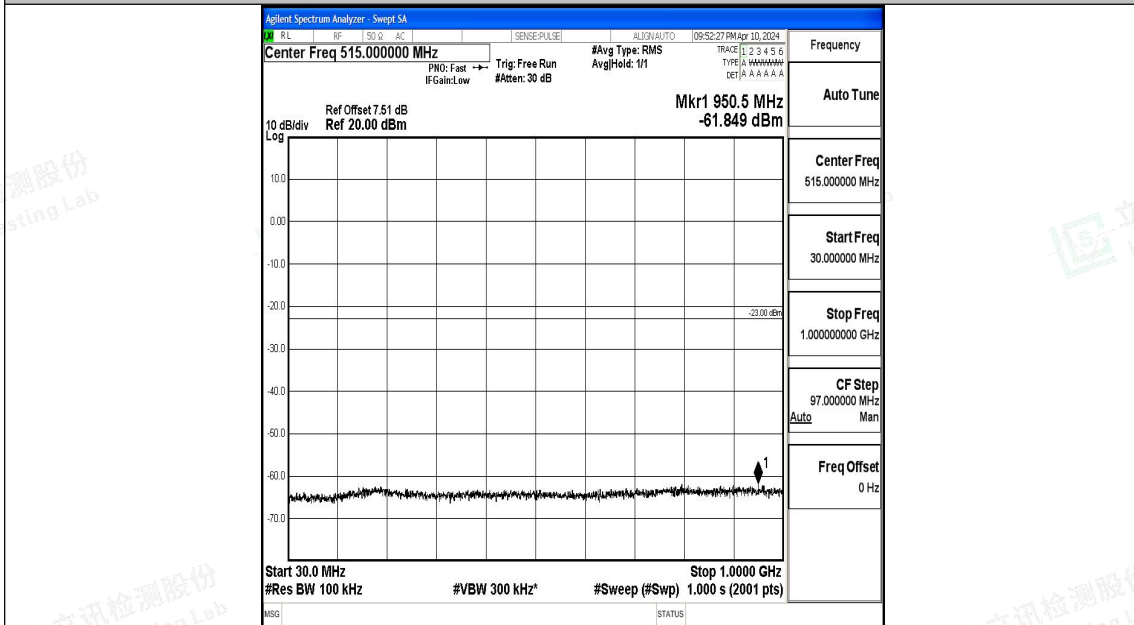

Band66_1.4MHz_QPSK_132322_1RB#0_30~1000_30~1000

Band66_1.4MHz_QPSK_132322_1RB#0_1000~3000_1000~3000

Band66_1.4MHz_16QAM_132322_1RB#0_0.15~30_0.15~30

Band66_1.4MHz_16QAM_132322_1RB#0_30~1000_30~1000

Band66_1.4MHz_16QAM_132322_1RB#0_1000~3000_1000~3000