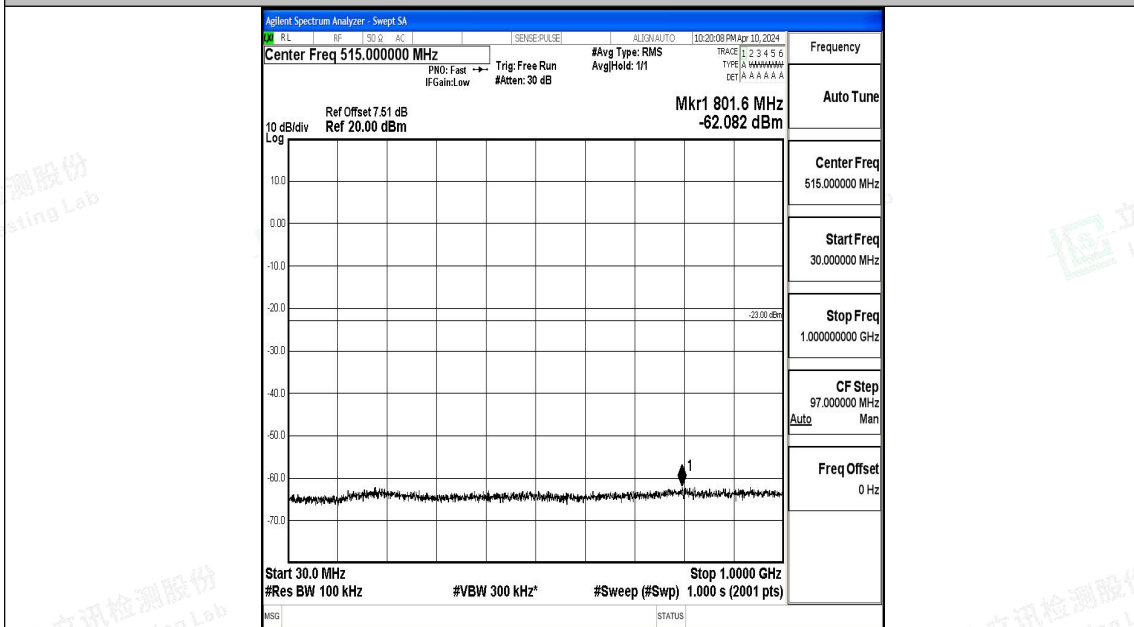

Band66_3MHz_16QAM_131987_1RB#0_0.15~30_0.15~30

Band66_3MHz_16QAM_131987_1RB#0_30~1000_30~1000