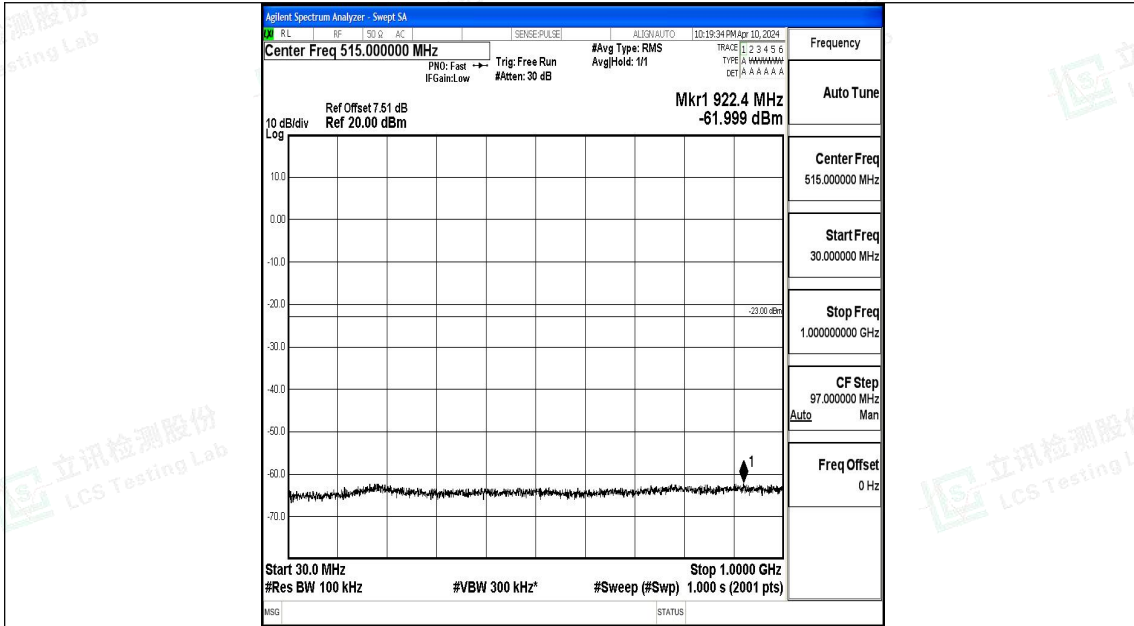

Band66_3MHz_QPSK_131987_1RB#0_0.15~30_0.15~30

Band66_3MHz_QPSK_131987_1RB#0_30~1000_30~1000