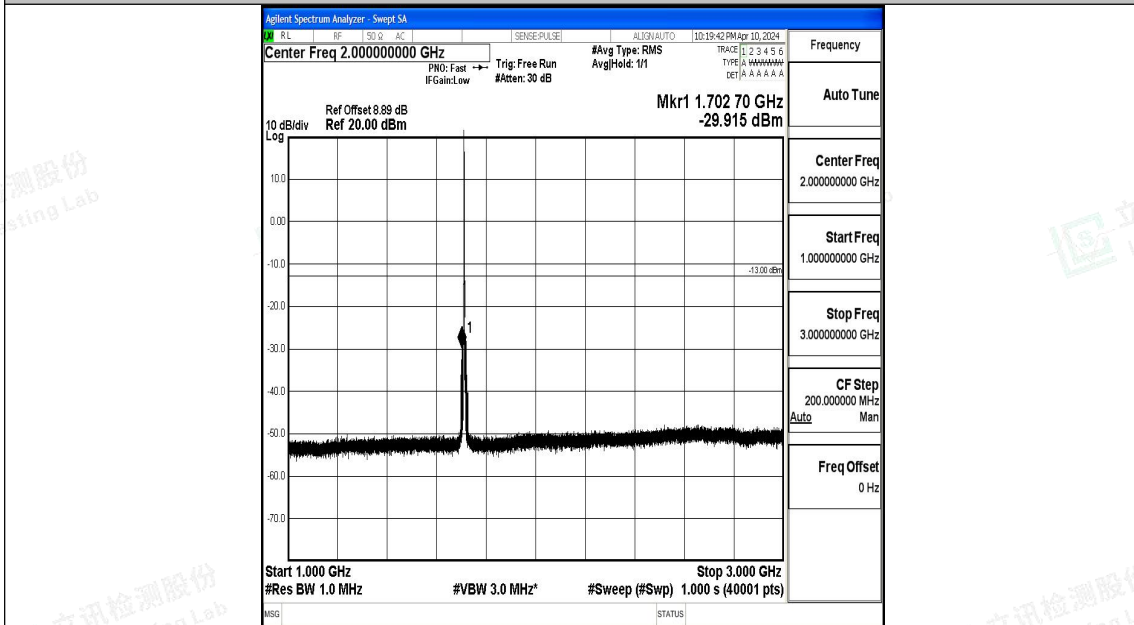

Band66_3MHz_QPSK_131987_1RB#0_30~1000_30~1000

Band66_3MHz_QPSK_131987_1RB#0_1000~3000_1000~3000