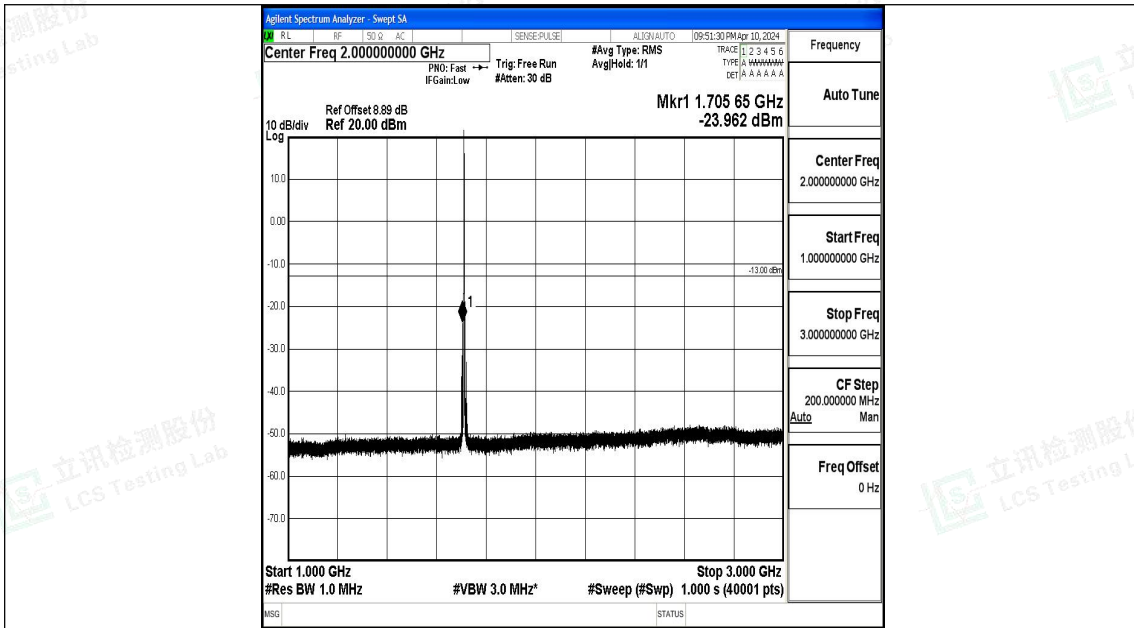

Band66_1.4MHz_QPSK_131979_1RB#0_3000~20000_3000~20000

Band66_1.4MHz_16QAM_131979_1RB#0_0.009~0.15_0.009~0.15

Band66_1.4MHz_16QAM_131979_1RB#0_0.15~30_0.15~30

Band66_1.4MHz_16QAM_131979_1RB#0_30~1000_30~1000