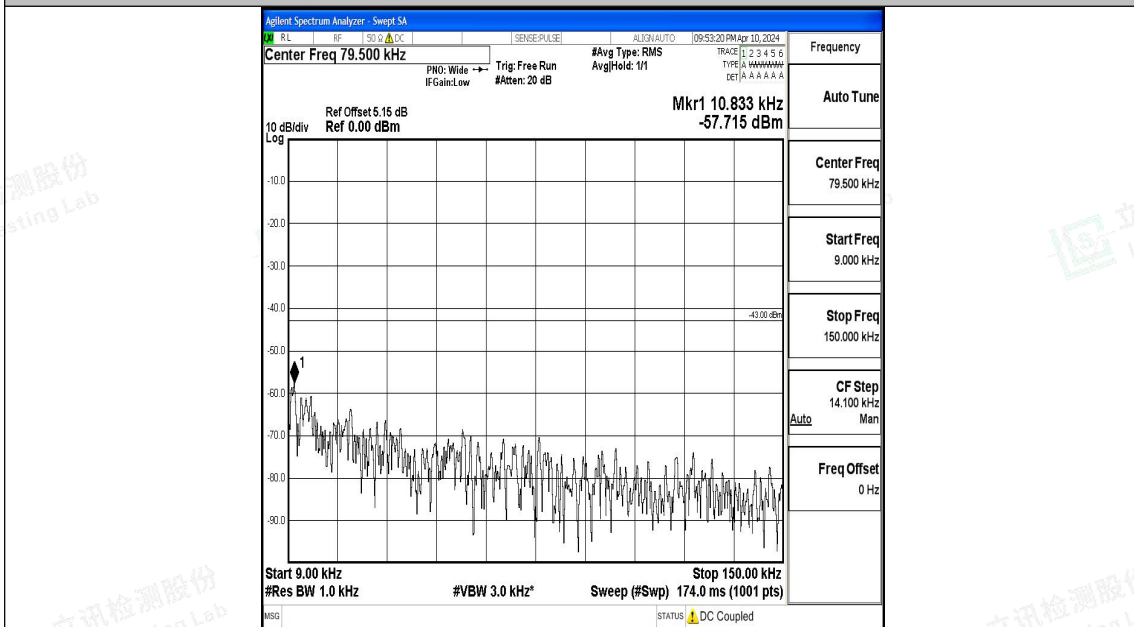

Band66_1.4MHz_QPSK_132665_1RB#0_3000~20000_3000~20000

Band66_1.4MHz_16QAM_132665_1RB#0_0.009~0.15_0.009~0.15