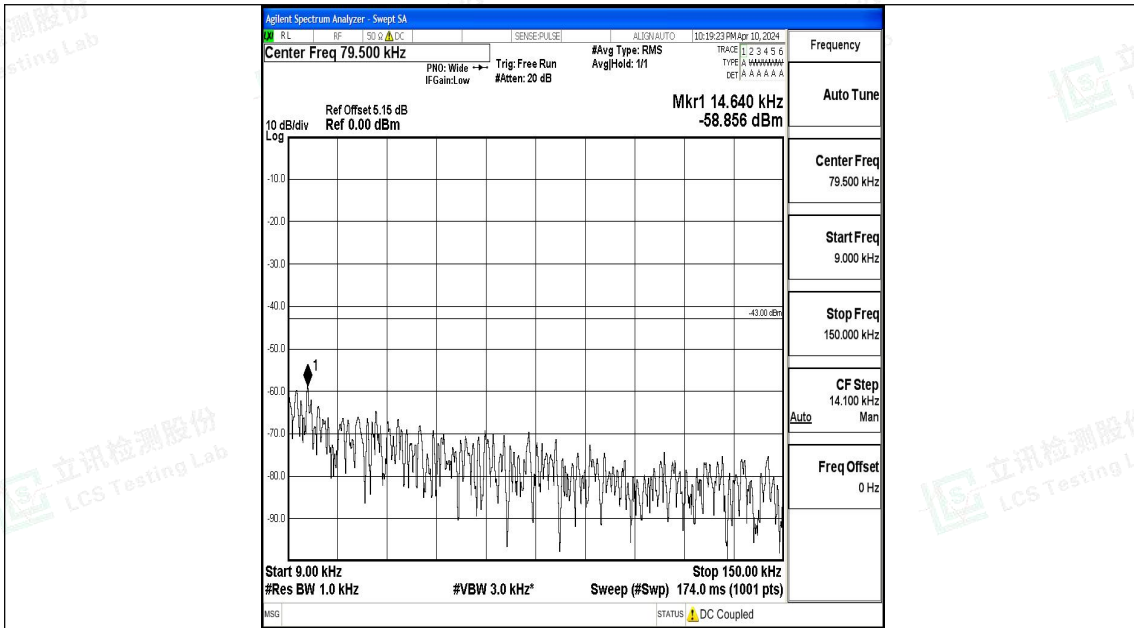

Band66_1.4MHz_16QAM_132665_1RB#0_30~1000_30~1000

Band66_1.4MHz_16QAM_132665_1RB#0_1000~3000_1000~3000

Band66_1.4MHz_16QAM_132665_1RB#0_3000~20000_3000~20000

Band66_3MHz_QPSK_131987_1RB#0_0.009~0.15_0.009~0.15