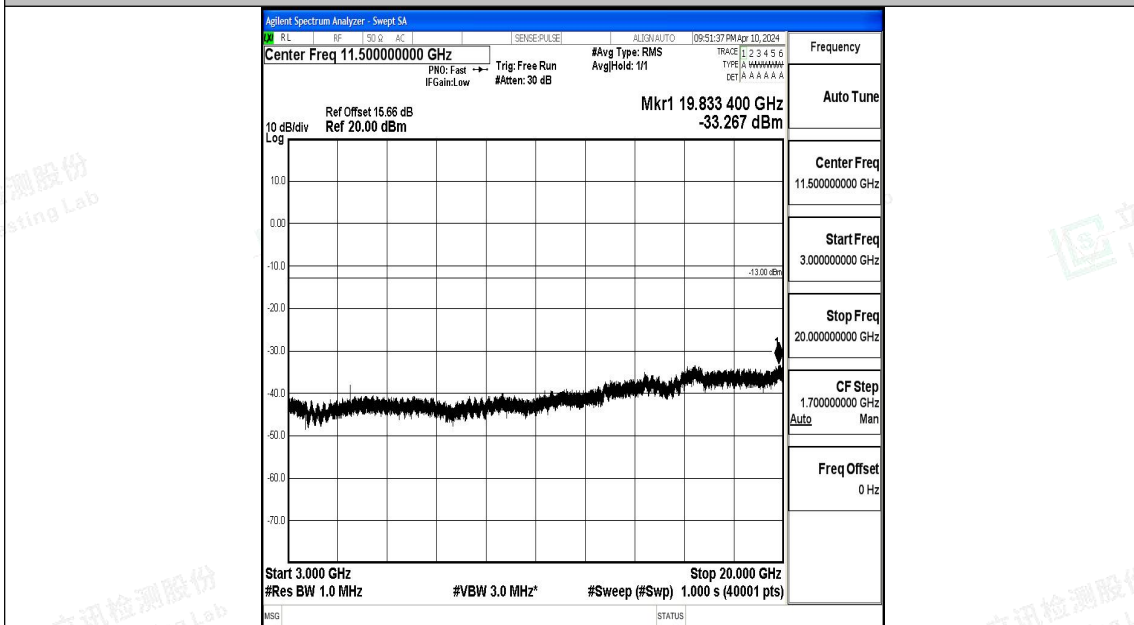

Band66_1.4MHz_16QAM_131979_1RB#0_1000~3000_1000~3000

Band66_1.4MHz_16QAM_131979_1RB#0_3000~20000_3000~20000