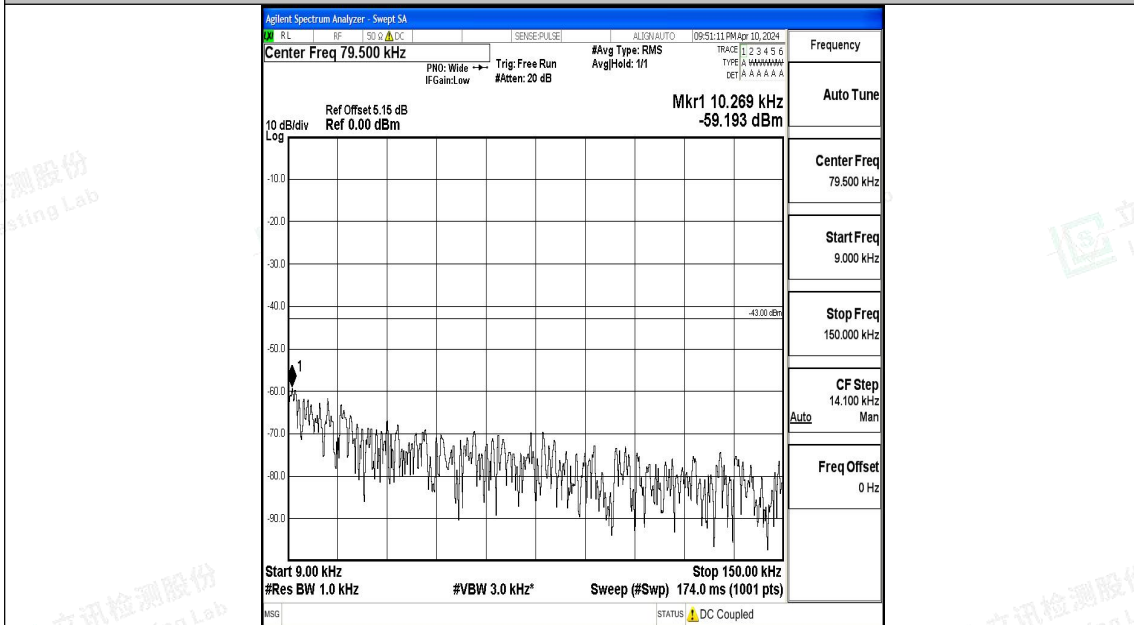

Band66_1.4MHz_QPSK_131979_1RB#0_3000~20000_3000~20000

Band66_1.4MHz_16QAM_131979_1RB#0_0.009~0.15_0.009~0.15

Band66_1.4MHz_16QAM_131979_1RB#0_0.15~30_0.15~30

Band66_1.4MHz_16QAM_131979_1RB#0_30~1000_30~1000