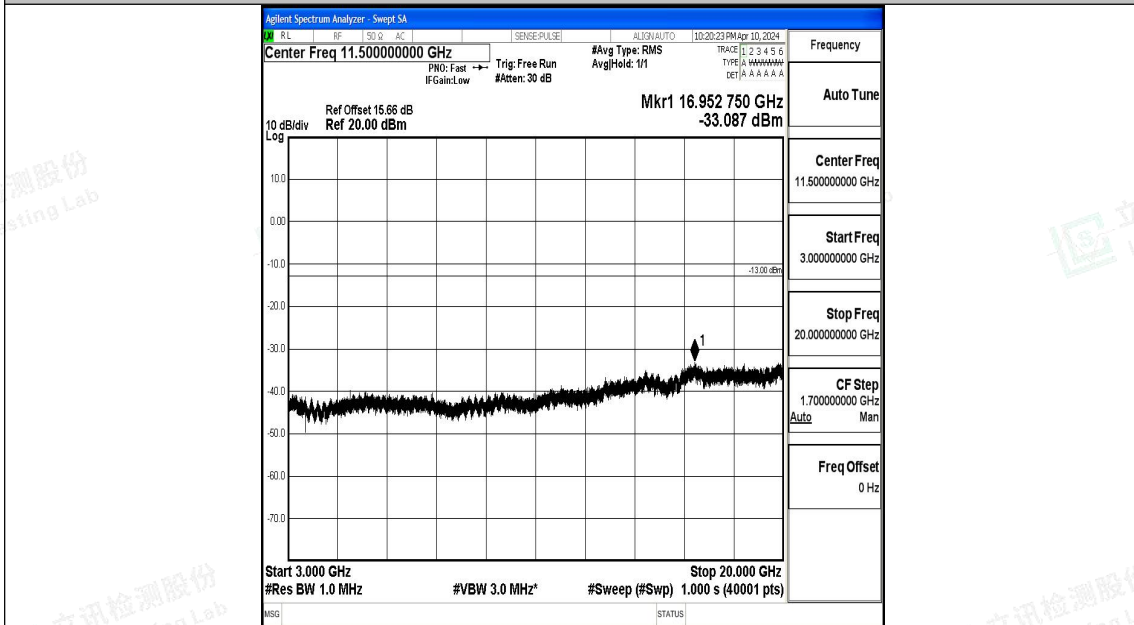

Band66_3MHz_16QAM_131987_1RB#0_0.15~30_0.15~30

Band66_3MHz_16QAM_131987_1RB#0_30~1000_30~1000

Band66_3MHz_16QAM_131987_1RB#0_1000~3000_1000~3000

Band66_3MHz_16QAM_131987_1RB#0_3000~20000_3000~20000

Band66_3MHz_QPSK_132322_1RB#0_0.009~0.15_0.009~0.15