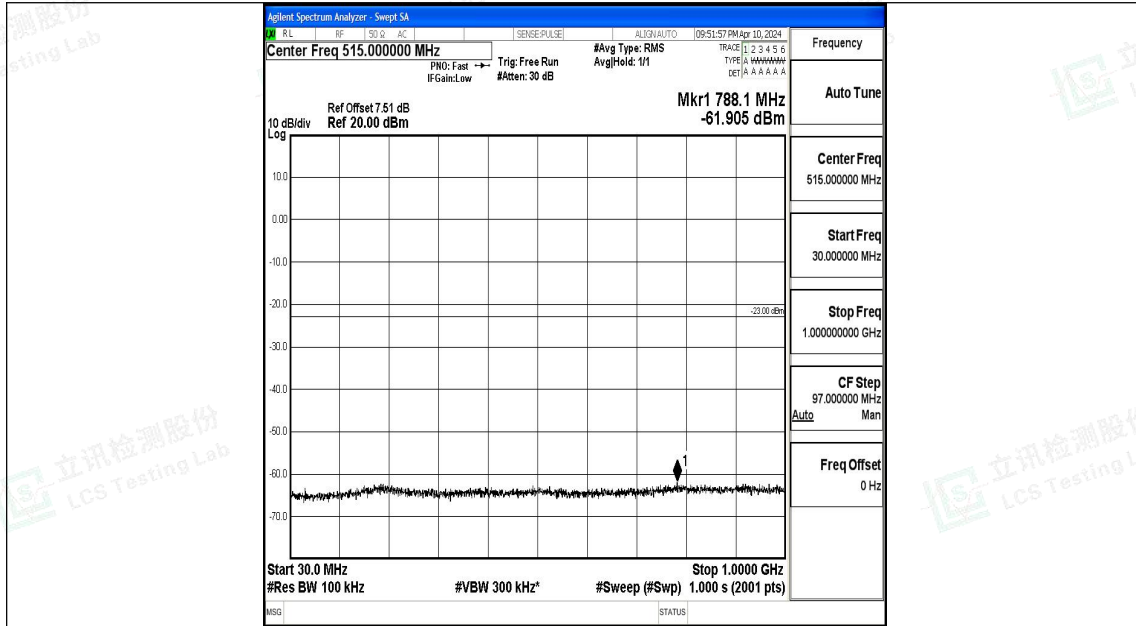

Band66_1.4MHz_16QAM_131979_1RB#0_1000~3000_1000~3000

Band66_1.4MHz_16QAM_131979_1RB#0_3000~20000_3000~20000

Band66_1.4MHz_QPSK_132322_1RB#0_0.009~0.15_0.009~0.15

Band66_1.4MHz_QPSK_132322_1RB#0_0.15~30_0.15~30