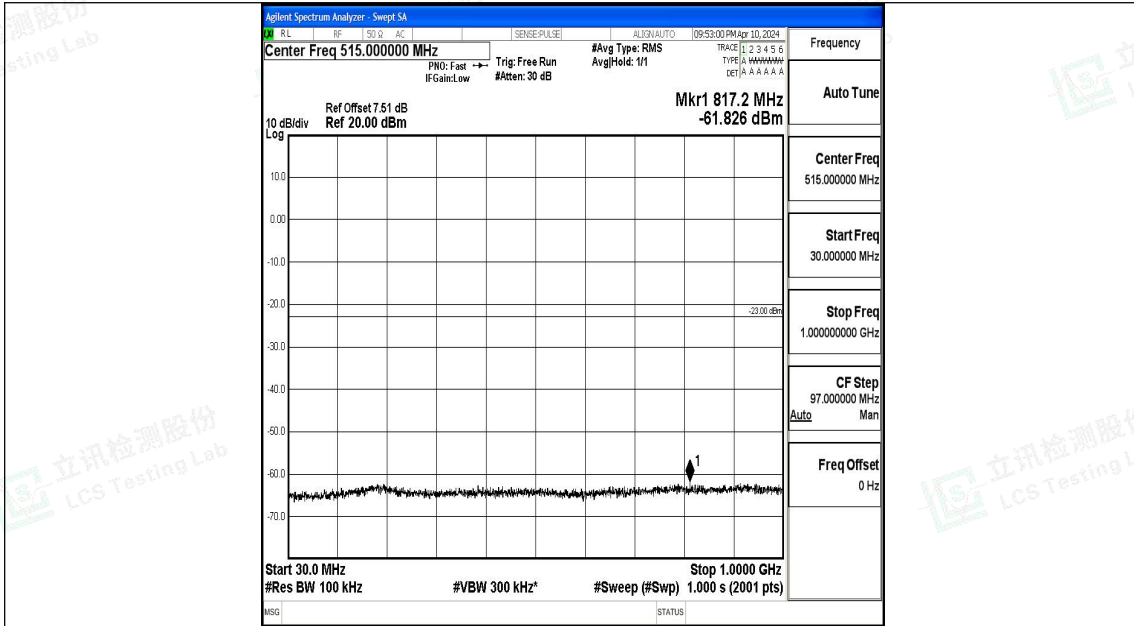

Band66_1.4MHz_16QAM_132322_1RB#0_3000~20000_3000~20000

Band66_1.4MHz_QPSK_132665_1RB#0_0.009~0.15_0.009~0.15

Band66_1.4MHz_QPSK_132665_1RB#0_0.15~30_0.15~30

Band66_1.4MHz_QPSK_132665_1RB#0_30~1000_30~1000