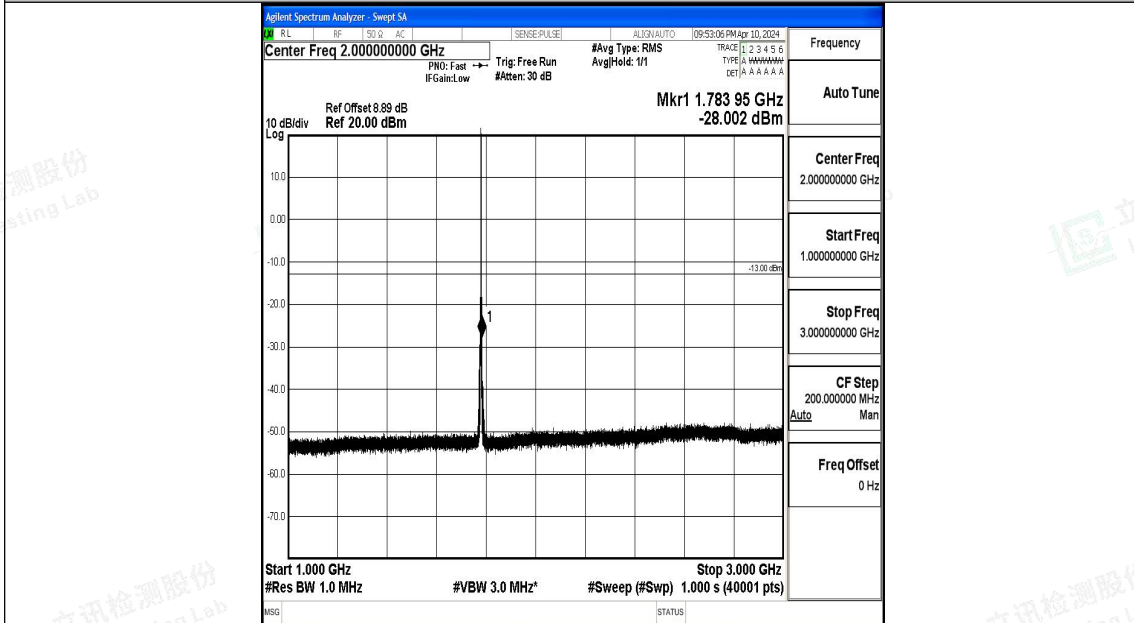

Band66_1.4MHz_16QAM_132322_1RB#0_3000~20000_3000~20000

Band66_1.4MHz_QPSK_132665_1RB#0_0.009~0.15_0.009~0.15

Band66_1.4MHz_QPSK_132665_1RB#0_0.15~30_0.15~30

Band66_1.4MHz_QPSK_132665_1RB#0_30~1000_30~1000