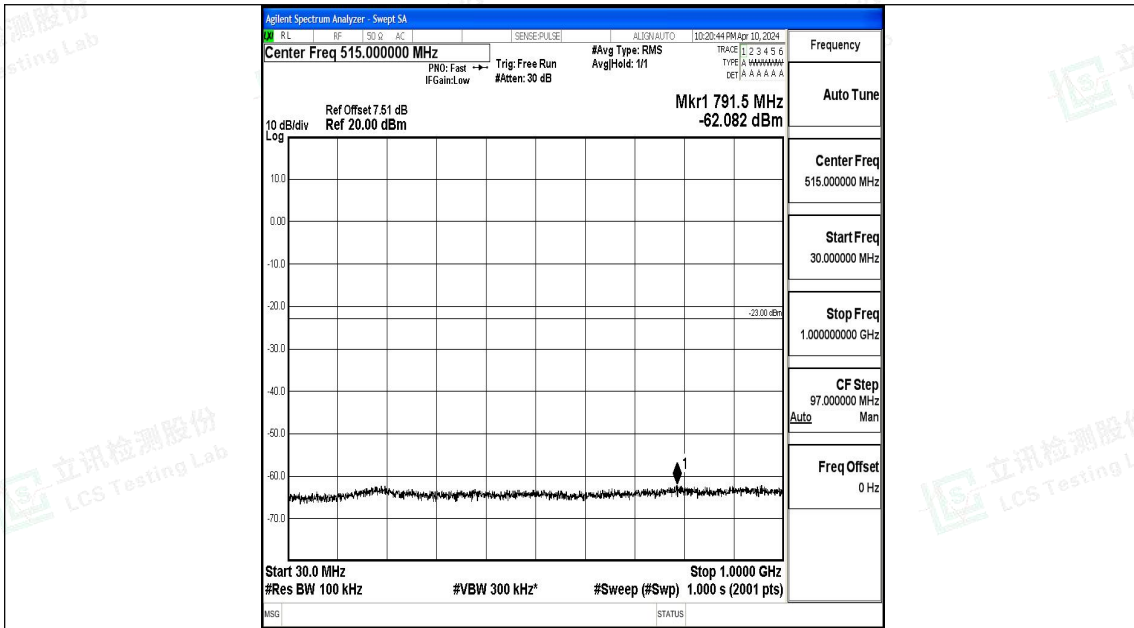

Band66_3MHz_QPSK_132322_1RB#0_0.15~30_0.15~30

Band66_3MHz_QPSK_132322_1RB#0_30~1000_30~1000