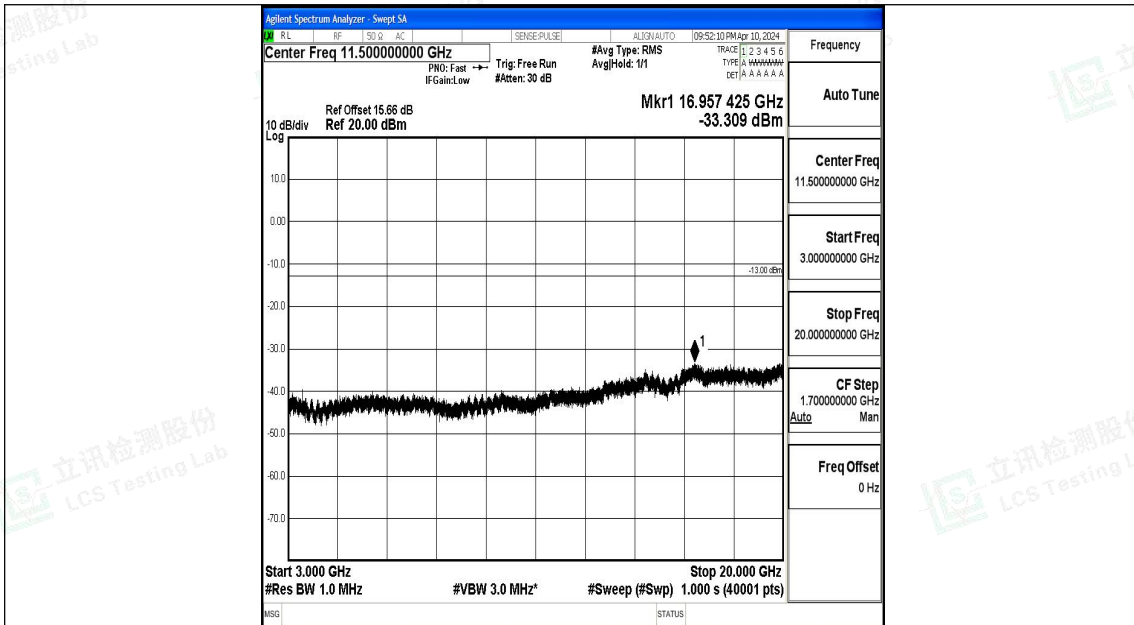

Band66_1.4MHz_QPSK_132322_1RB#0_1000~3000_1000~3000