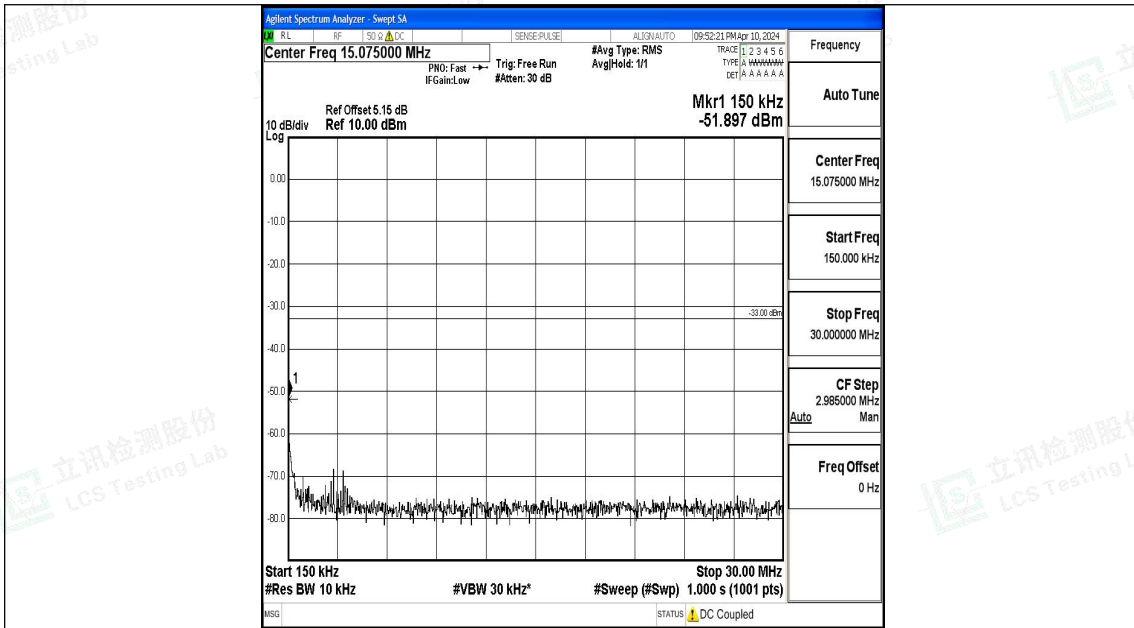

Band66_1.4MHz_16QAM_132322_1RB#0_0.15~30_0.15~30