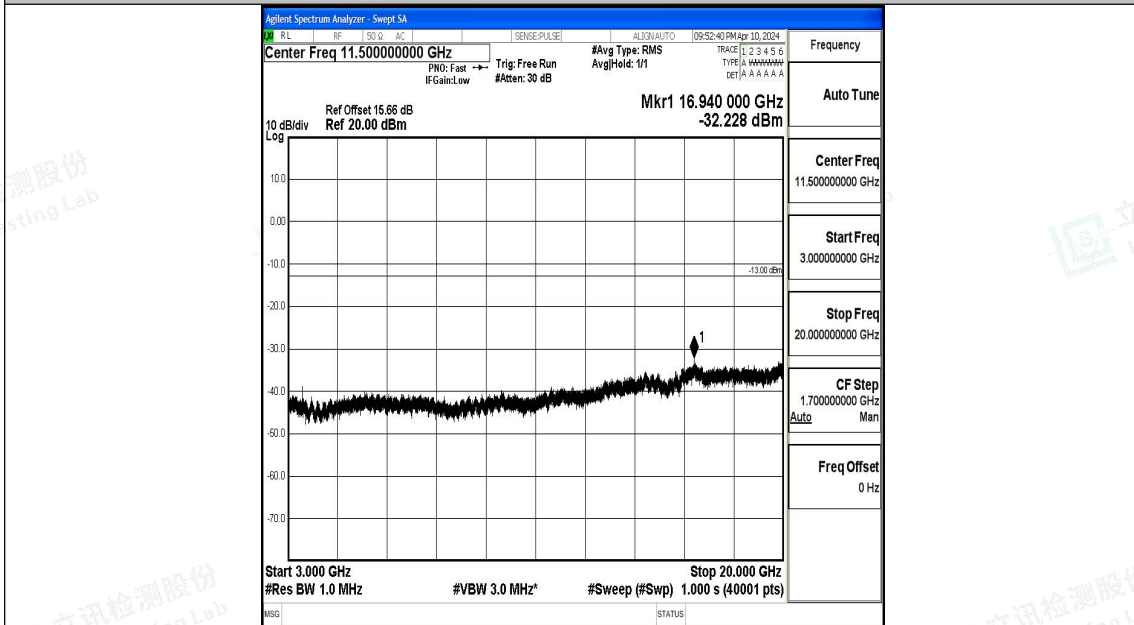

Band66_1.4MHz_QPSK_132322_1RB#0_30~1000_30~1000

Band66_1.4MHz_QPSK_132322_1RB#0_1000~3000_1000~3000

Band66_1.4MHz_16QAM_132322_1RB#0_0.15~30_0.15~30

Band66_1.4MHz_16QAM_132322_1RB#0_30~1000_30~1000

Band66_1.4MHz_16QAM_132322_1RB#0_1000~3000_1000~3000