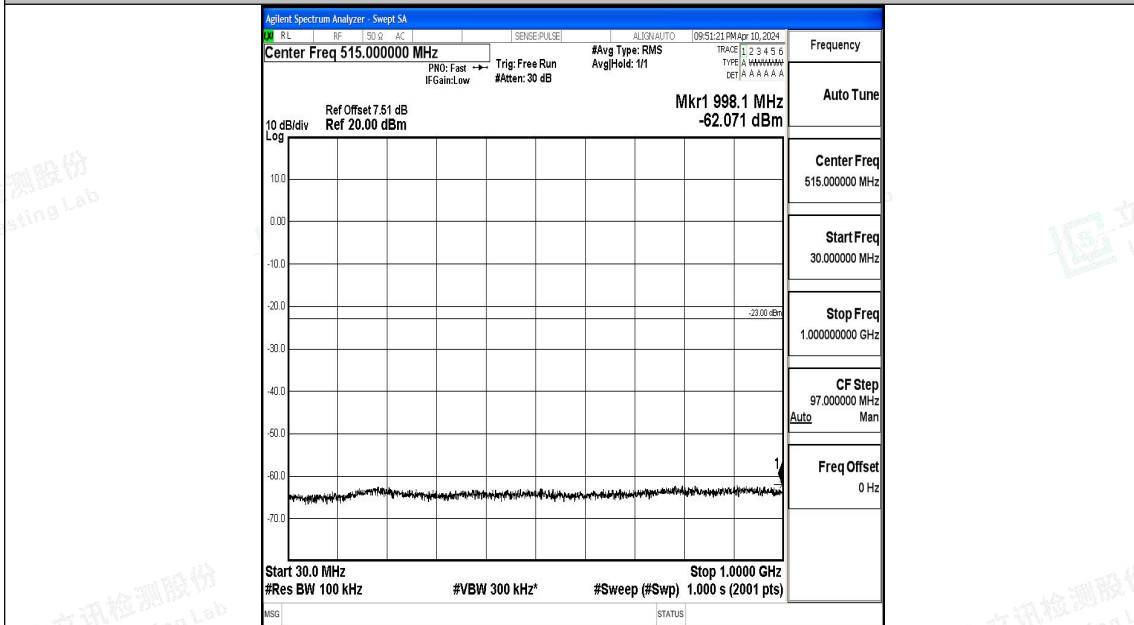

Band66_1.4MHz_QPSK_131979_1RB#0_3000~20000_3000~20000

Band66_1.4MHz_16QAM_131979_1RB#0_0.009~0.15_0.009~0.15

Band66_1.4MHz_16QAM_131979_1RB#0_0.15~30_0.15~30

Band66_1.4MHz_16QAM_131979_1RB#0_30~1000_30~1000