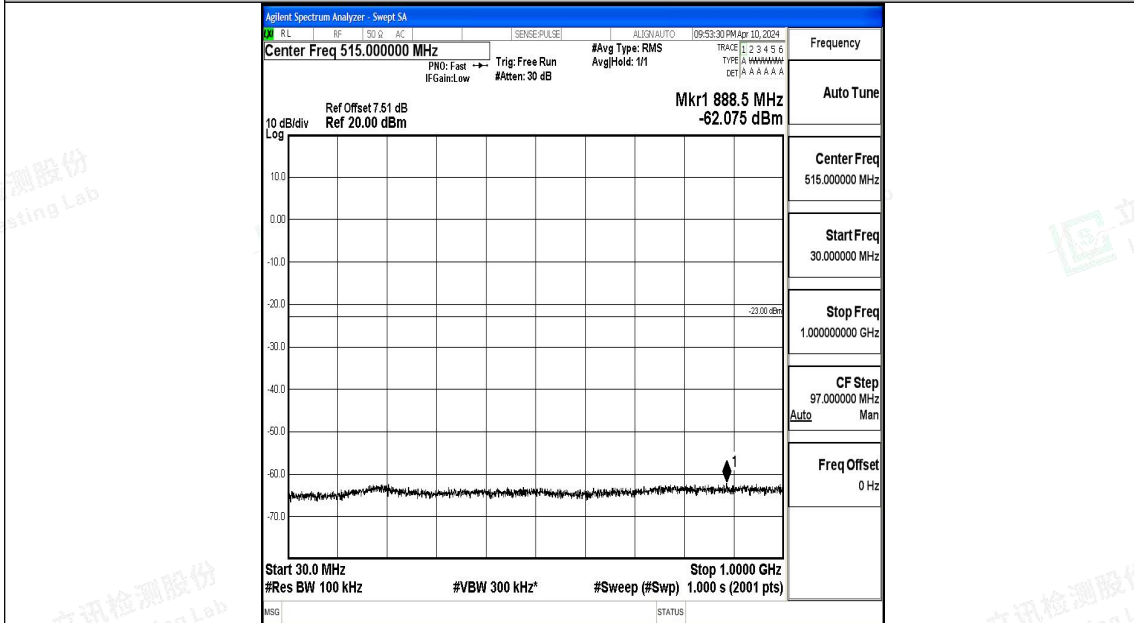

Band66_1.4MHz_QPSK_132665_1RB#0_1000~3000_1000~3000

Band66_1.4MHz_QPSK_132665_1RB#0_3000~20000_3000~20000

Band66_1.4MHz_16QAM_132665_1RB#0_0.009~0.15_0.009~0.15

Band66_1.4MHz_16QAM_132665_1RB#0_0.15~30_0.15~30