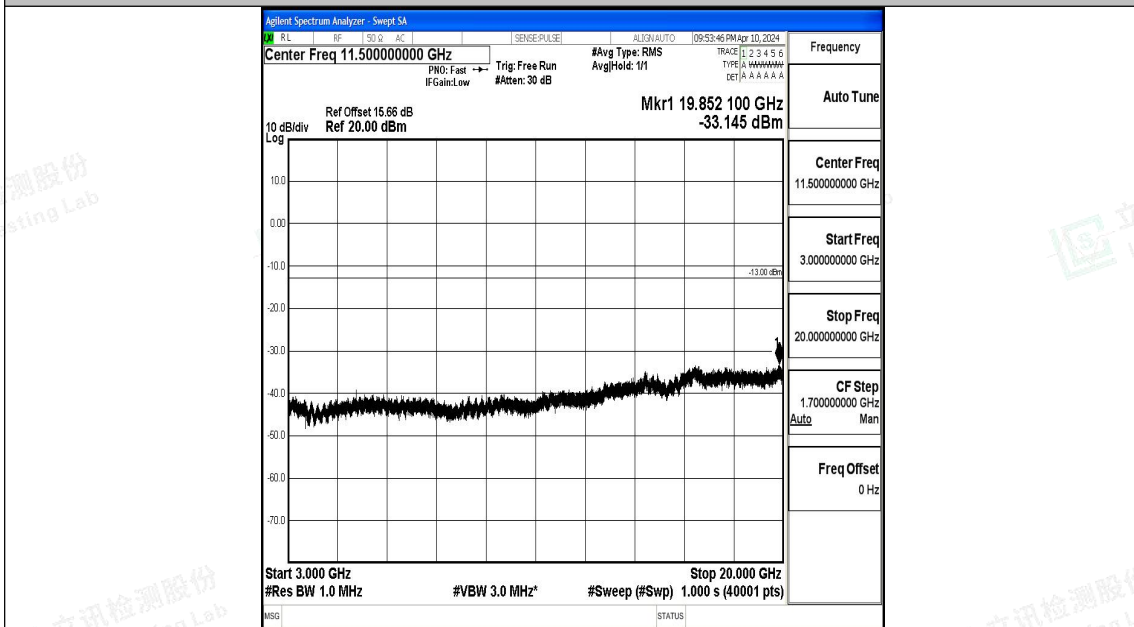

Band66_1.4MHz_16QAM_132665_1RB#0_1000~3000_1000~3000

Band66_1.4MHz_16QAM_132665_1RB#0_3000~20000_3000~20000