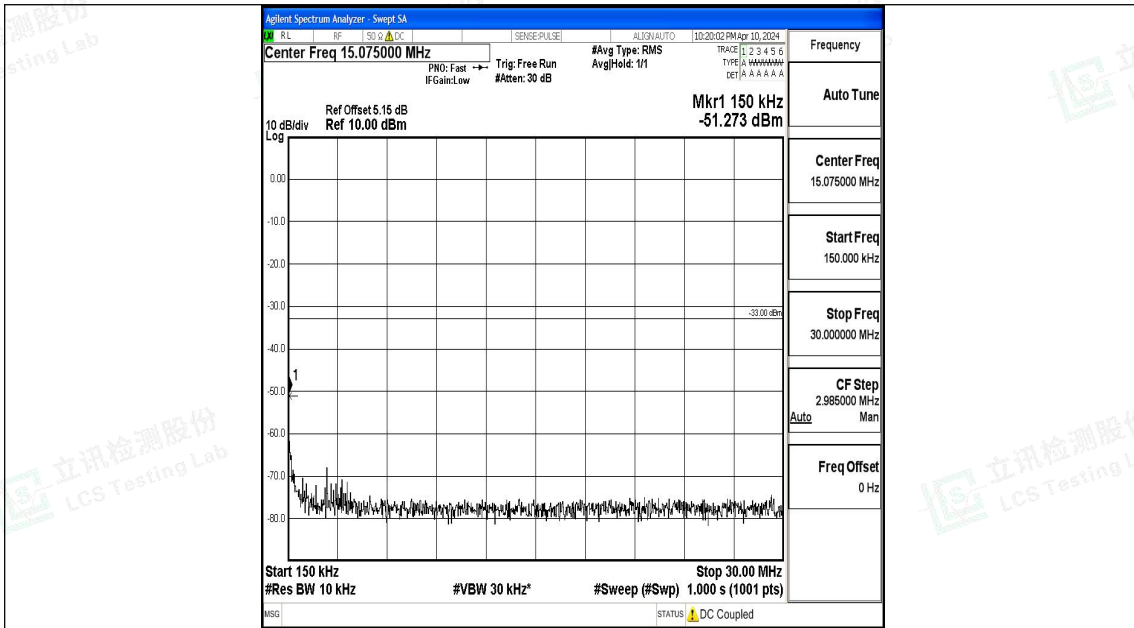

Band66_3MHz_QPSK_131987_1RB#0_0.15~30_0.15~30

Band66_3MHz_QPSK_131987_1RB#0_30~1000_30~1000

Band66_3MHz_QPSK_131987_1RB#0_1000~3000_1000~3000

Band66_3MHz_QPSK_131987_1RB#0_3000~20000_3000~20000

Band66_3MHz_16QAM_131987_1RB#0_0.009~0.15_0.009~0.15