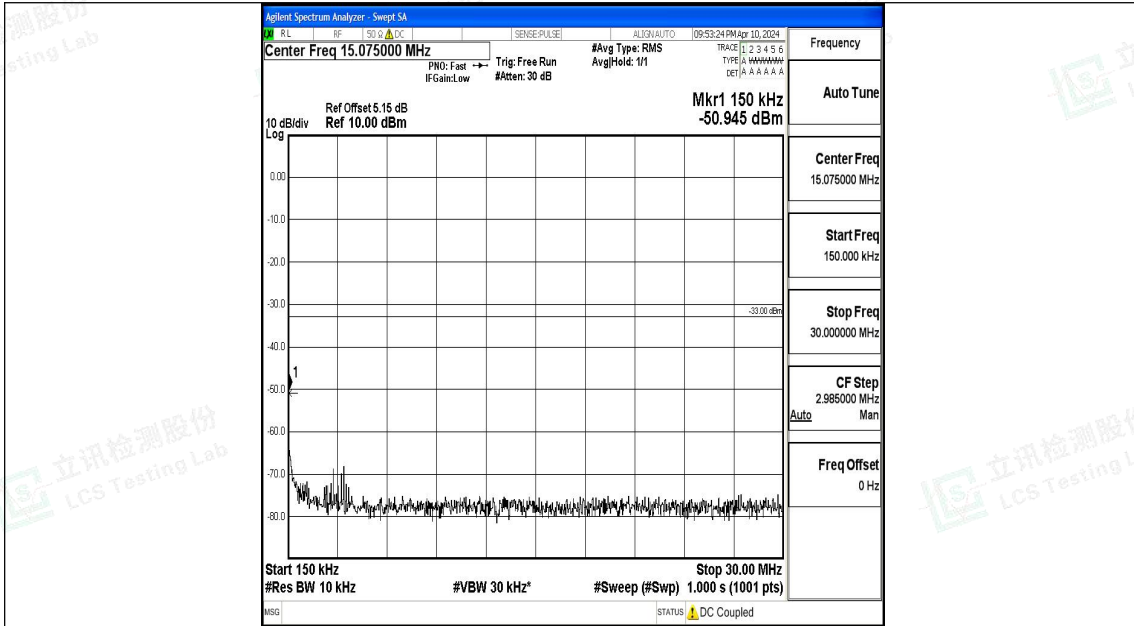

Band66_1.4MHz_QPSK_132665_1RB#0_1000~3000_1000~3000

Band66_1.4MHz_QPSK_132665_1RB#0_3000~20000_3000~20000

Band66_1.4MHz_16QAM_132665_1RB#0_0.009~0.15_0.009~0.15

Band66_1.4MHz_16QAM_132665_1RB#0_0.15~30_0.15~30