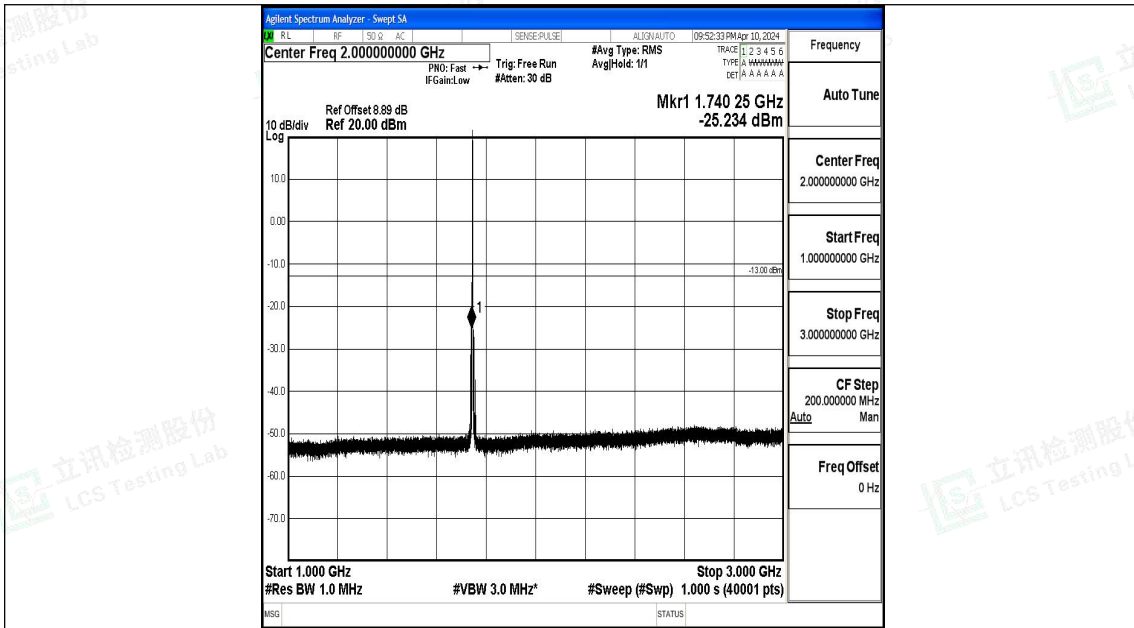

Band66_1.4MHz_QPSK_132322_1RB#0_30~1000_30~1000

Band66_1.4MHz_QPSK_132322_1RB#0_1000~3000_1000~3000

Band66_1.4MHz_16QAM_132322_1RB#0_0.15~30_0.15~30

Band66_1.4MHz_16QAM_132322_1RB#0_30~1000_30~1000

Band66_1.4MHz_16QAM_132322_1RB#0_1000~3000_1000~3000