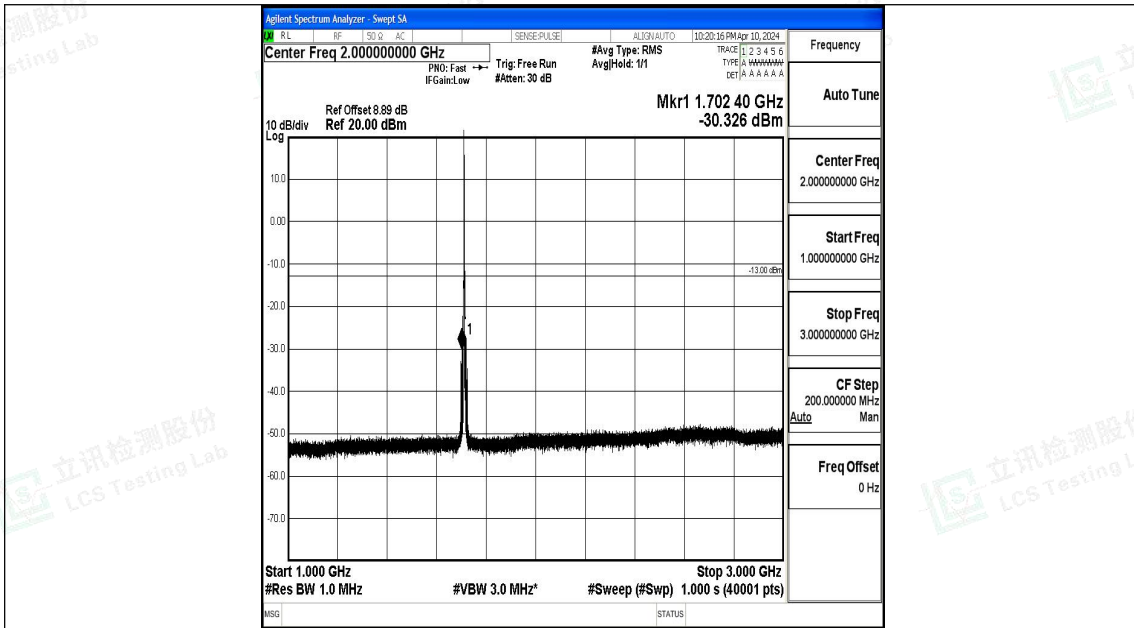

Band66_3MHz_16QAM_131987_1RB#0_30~1000_30~1000

Band66_3MHz_16QAM_131987_1RB#0_1000~3000_1000~3000