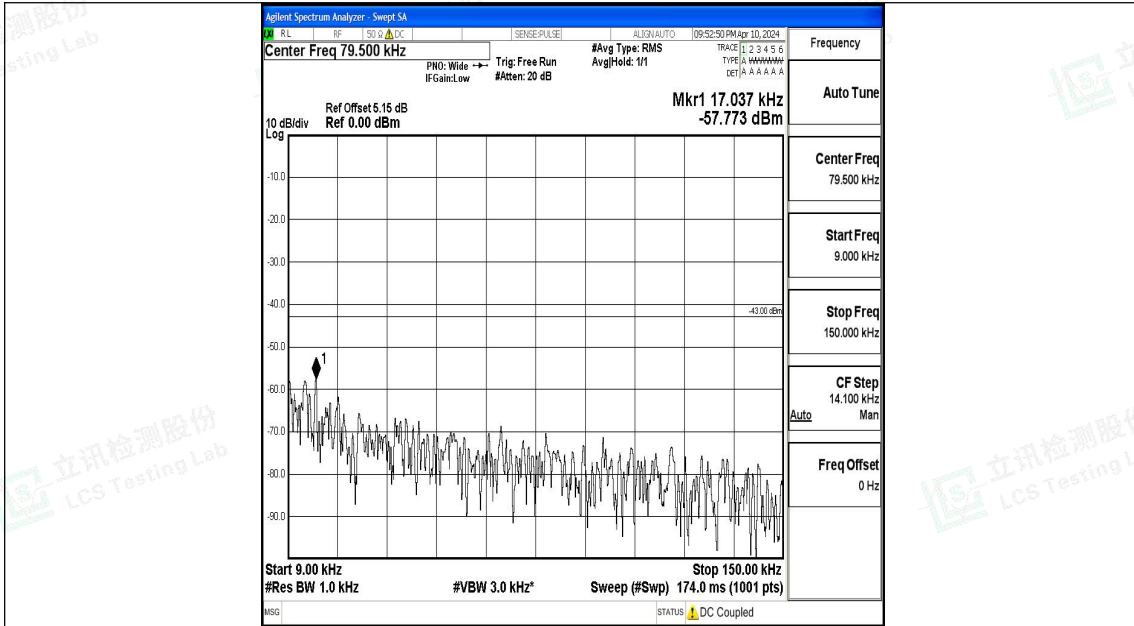

Band66_1.4MHz_16QAM_132322_1RB#0_3000~20000_3000~20000

Band66_1.4MHz_QPSK_132665_1RB#0_0.009~0.15_0.009~0.15