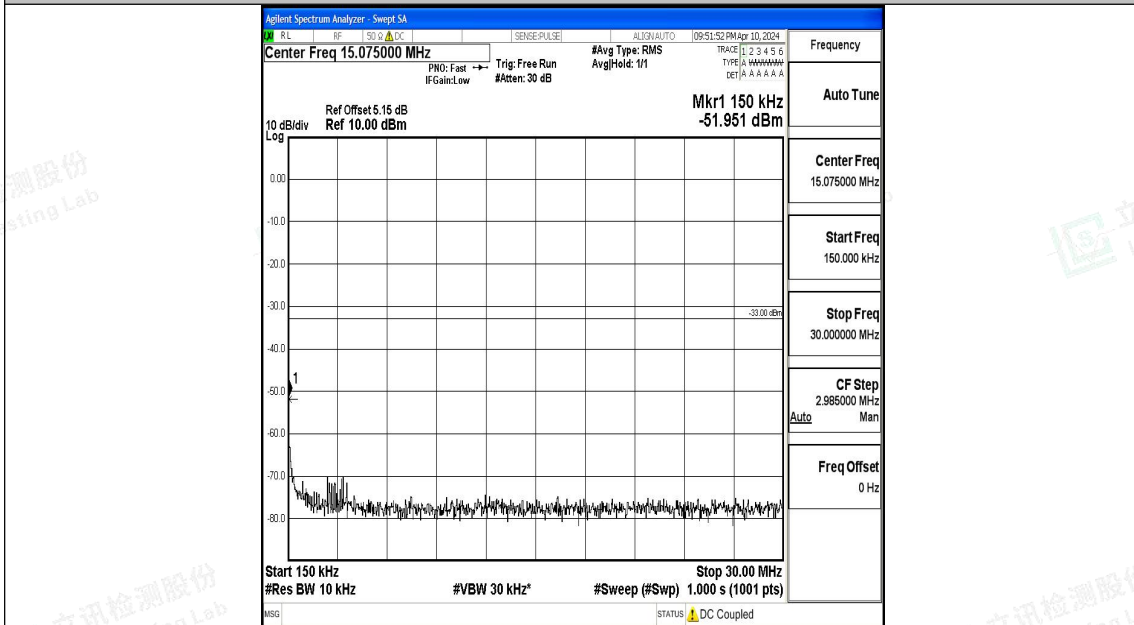

Band66_1.4MHz_16QAM_131979_1RB#0_1000~3000_1000~3000

Band66_1.4MHz_16QAM_131979_1RB#0_3000~20000_3000~20000

Band66_1.4MHz_QPSK_132322_1RB#0_0.009~0.15_0.009~0.15

Band66_1.4MHz_QPSK_132322_1RB#0_0.15~30_0.15~30