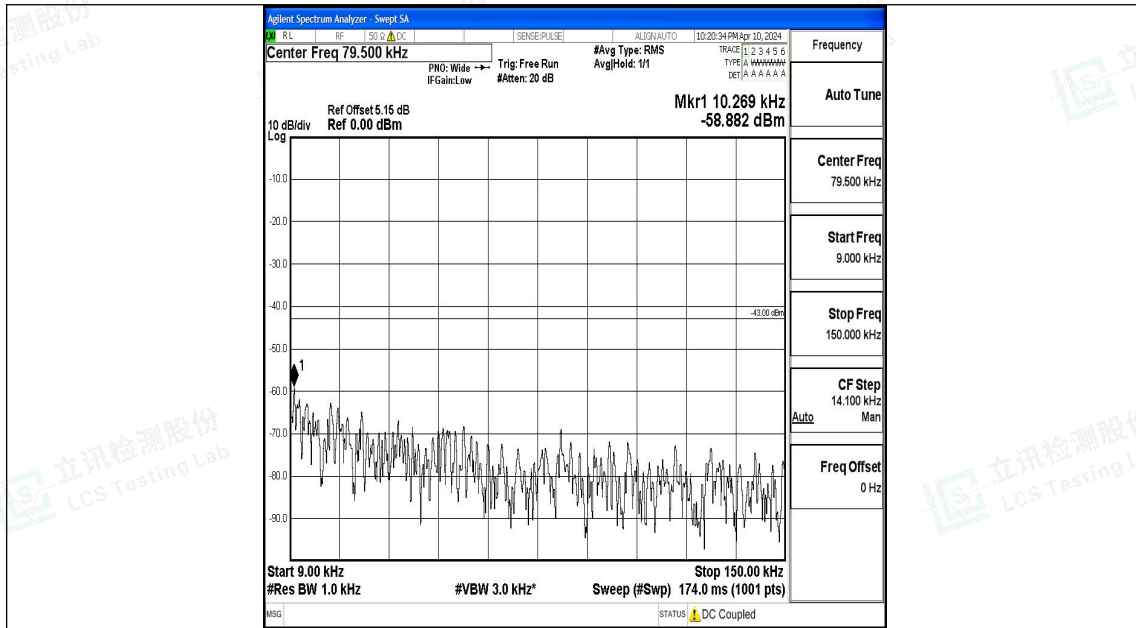

Band66_3MHz_16QAM_131987_1RB#0_0.15~30_0.15~30

Band66_3MHz_16QAM_131987_1RB#0_30~1000_30~1000

Band66_3MHz_16QAM_131987_1RB#0_1000~3000_1000~3000

Band66_3MHz_16QAM_131987_1RB#0_3000~20000_3000~20000

Band66_3MHz_QPSK_132322_1RB#0_0.009~0.15_0.009~0.15