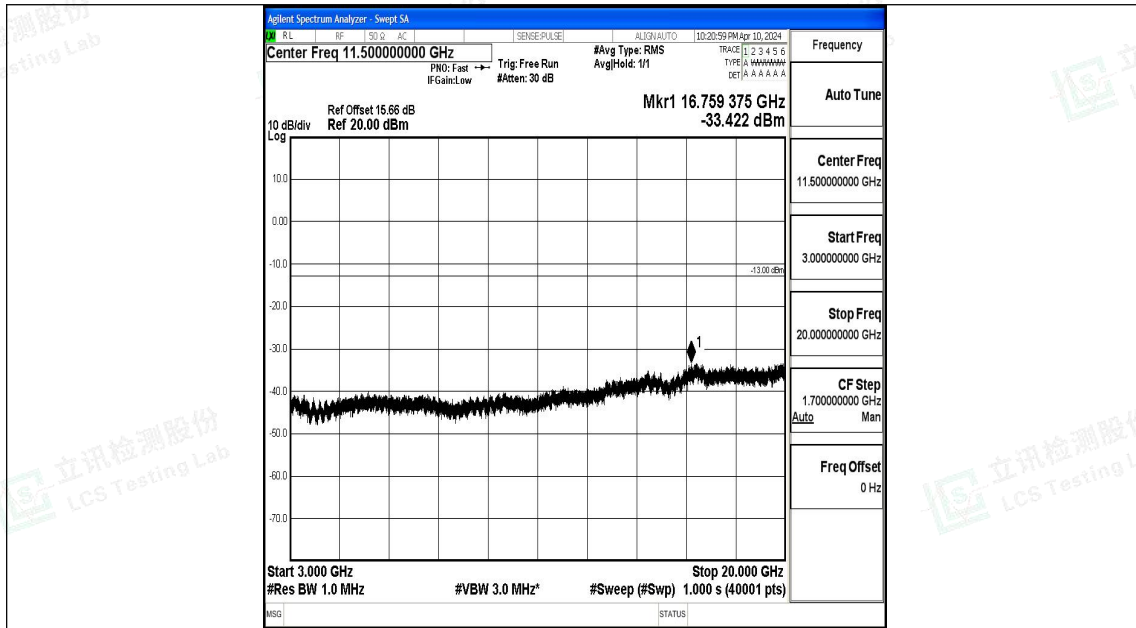

Band66_3MHz_QPSK_132322_1RB#0_0.15~30_0.15~30

Band66_3MHz_QPSK_132322_1RB#0_30~1000_30~1000

Band66_3MHz_QPSK_132322_1RB#0_1000~3000_1000~3000

Band66_3MHz_QPSK_132322_1RB#0_3000~20000_3000~20000

Band66_3MHz_16QAM_132322_1RB#0_0.009~0.15_0.009~0.15