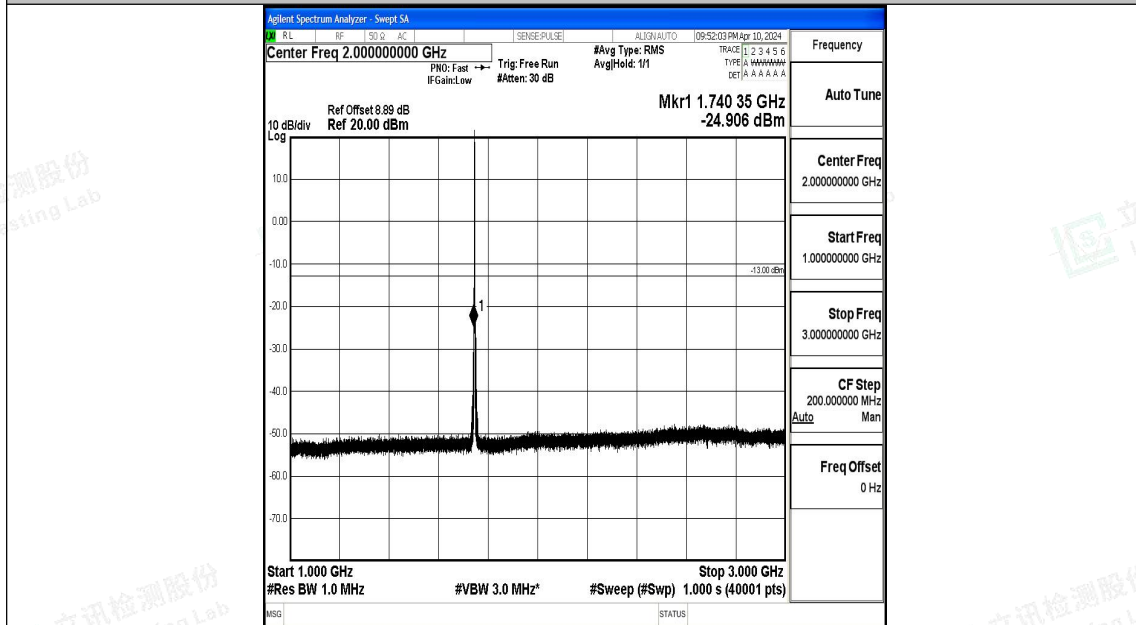

Band66_1.4MHz_QPSK_132322_1RB#0_30~1000_30~1000

Band66_1.4MHz_QPSK_132322_1RB#0_1000~3000_1000~3000