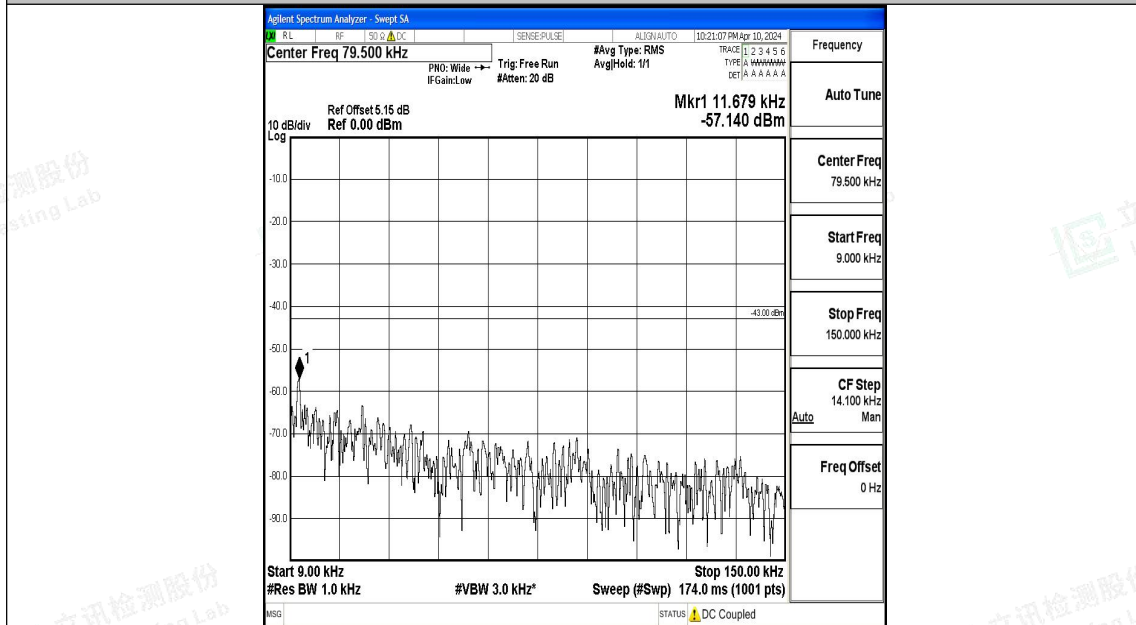

Band66_3MHz_QPSK_132322_1RB#0_0.15~30_0.15~30

Band66_3MHz_QPSK_132322_1RB#0_30~1000_30~1000

Band66_3MHz_QPSK_132322_1RB#0_1000~3000_1000~3000

Band66_3MHz_QPSK_132322_1RB#0_3000~20000_3000~20000

Band66_3MHz_16QAM_132322_1RB#0_0.009~0.15_0.009~0.15