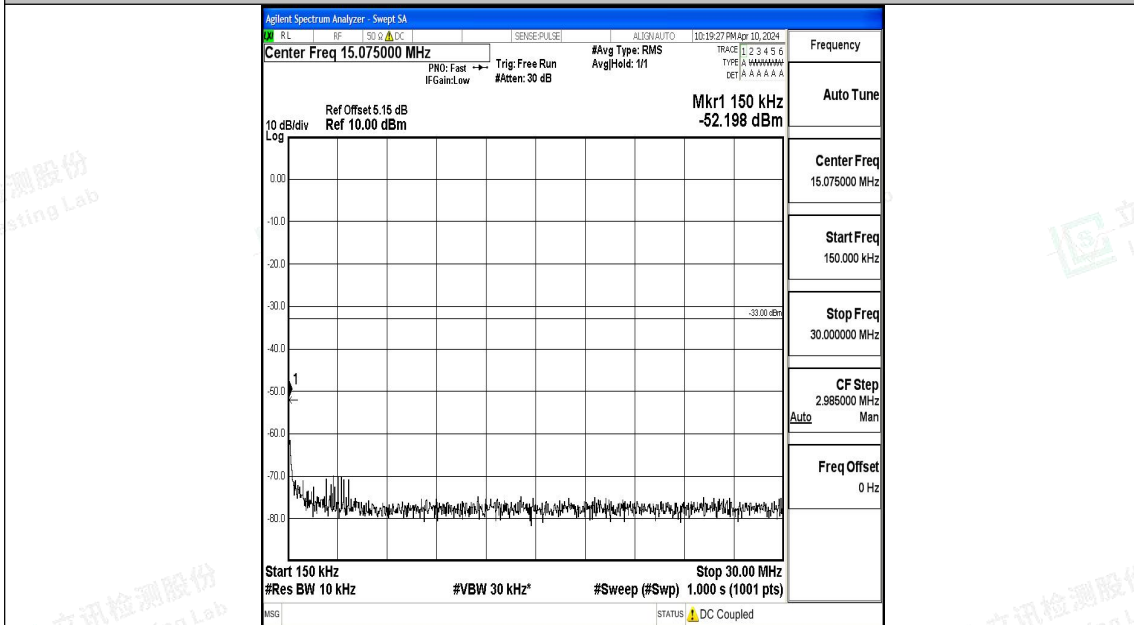

Band66_1.4MHz_16QAM_132665_1RB#0_30~1000_30~1000

Band66_1.4MHz_16QAM_132665_1RB#0_1000~3000_1000~3000

Band66_1.4MHz_16QAM_132665_1RB#0_3000~20000_3000~20000

Band66_3MHz_QPSK_131987_1RB#0_0.009~0.15_0.009~0.15