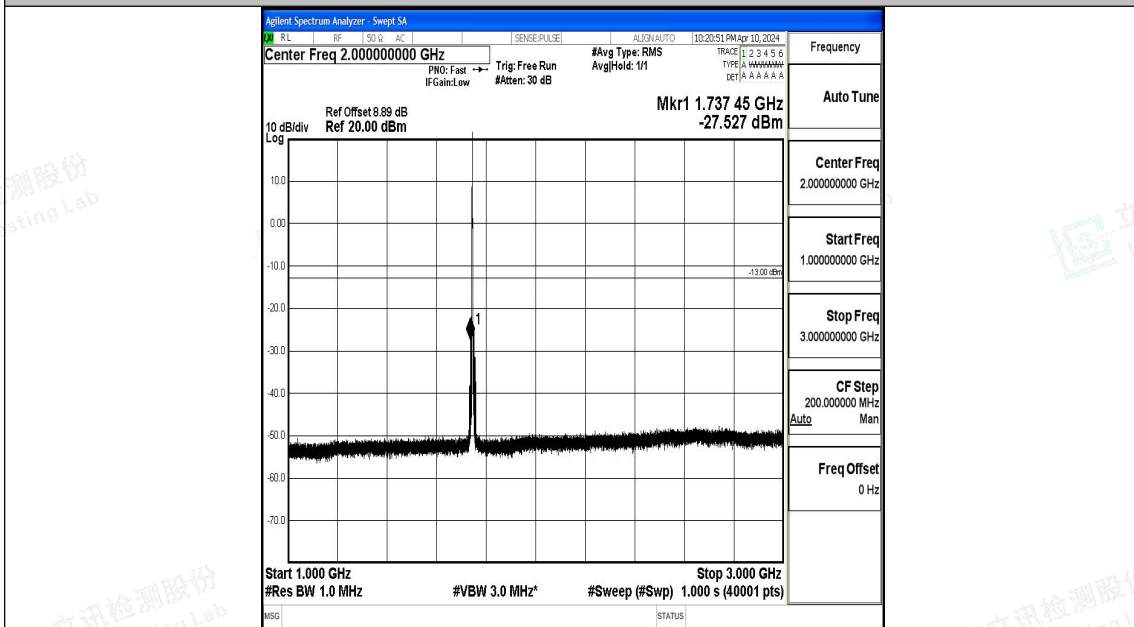

Band66_3MHz_QPSK_132322_1RB#0_30~1000_30~1000

Band66_3MHz_QPSK_132322_1RB#0_1000~3000_1000~3000