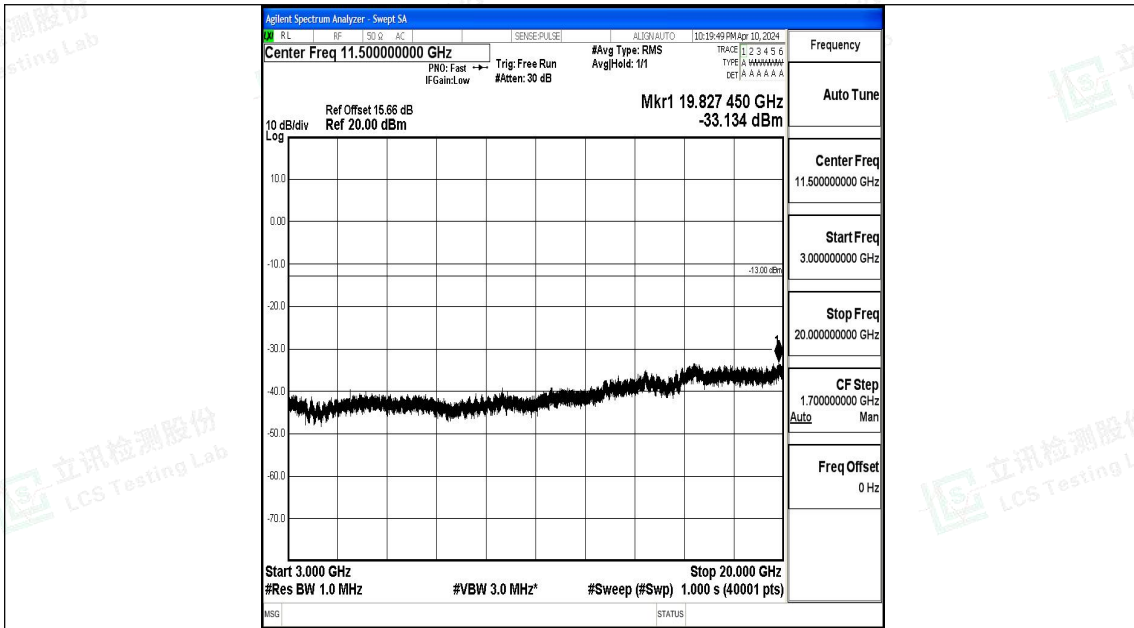

Band66_3MHz_QPSK_131987_1RB#0_0.15~30_0.15~30

Band66_3MHz_QPSK_131987_1RB#0_30~1000_30~1000

Band66_3MHz_QPSK_131987_1RB#0_1000~3000_1000~3000

Band66_3MHz_QPSK_131987_1RB#0_3000~20000_3000~20000

Band66_3MHz_16QAM_131987_1RB#0_0.009~0.15_0.009~0.15