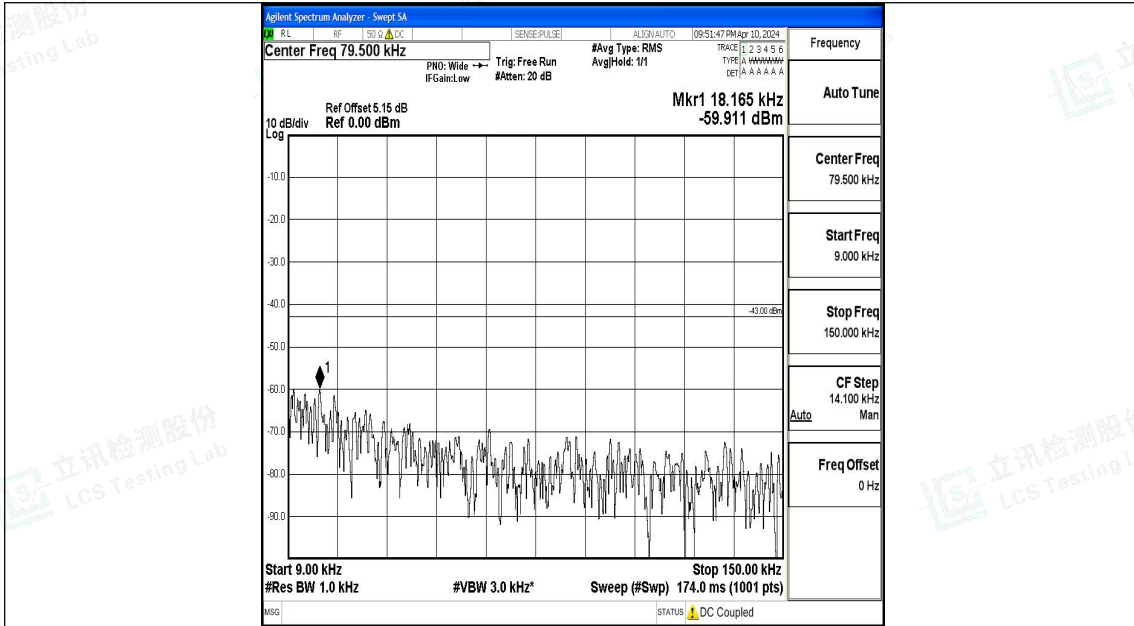

Band66_1.4MHz_16QAM_131979_1RB#0_3000~20000_3000~20000

Band66_1.4MHz_QPSK_132322_1RB#0_0.009~0.15_0.009~0.15