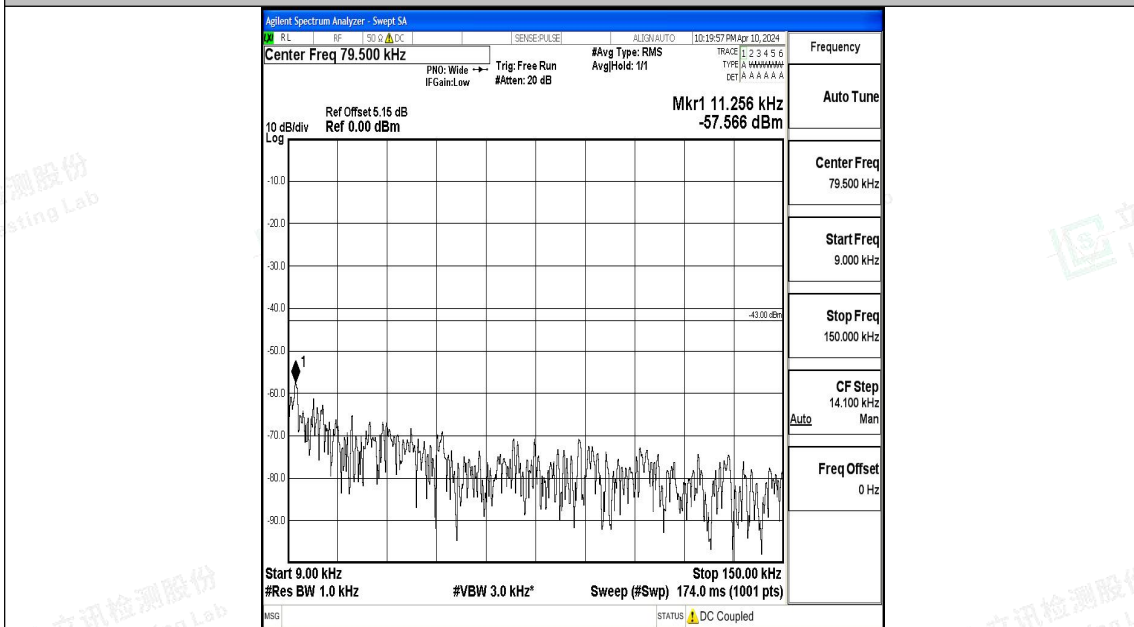

Band66_3MHz_QPSK_131987_1RB#0_0.15~30_0.15~30

Band66_3MHz_QPSK_131987_1RB#0_30~1000_30~1000

Band66_3MHz_QPSK_131987_1RB#0_1000~3000_1000~3000

Band66_3MHz_QPSK_131987_1RB#0_3000~20000_3000~20000

Band66_3MHz_16QAM_131987_1RB#0_0.009~0.15_0.009~0.15