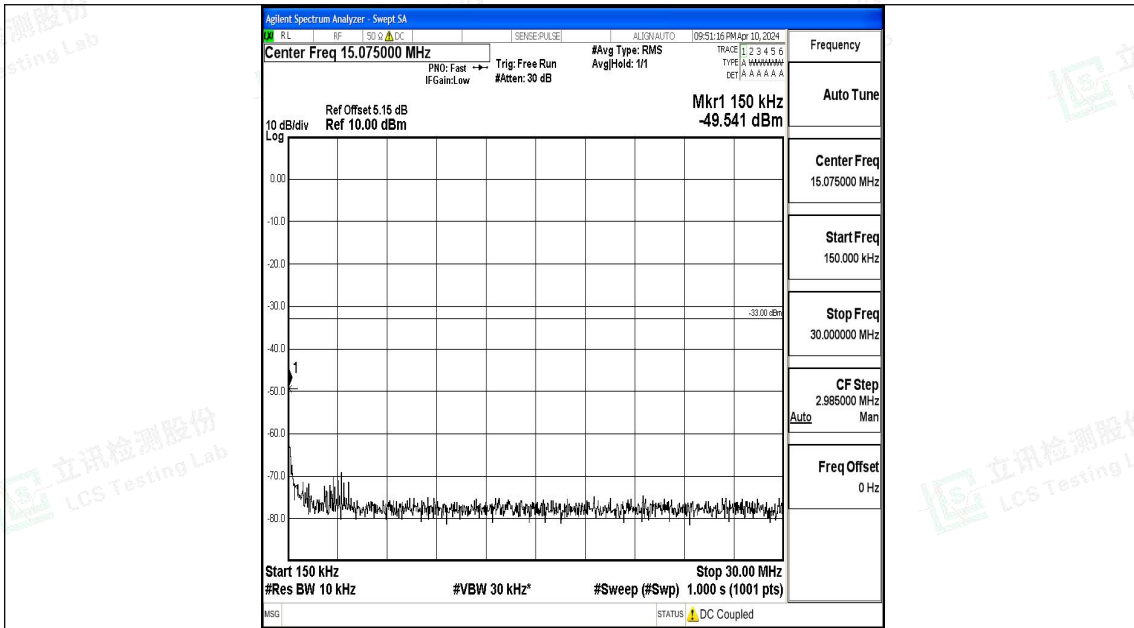

Band66_1.4MHz_QPSK_131979_1RB#0_3000~20000_3000~20000

Band66_1.4MHz_16QAM_131979_1RB#0_0.009~0.15_0.009~0.15

Band66_1.4MHz_16QAM_131979_1RB#0_0.15~30_0.15~30

Band66_1.4MHz_16QAM_131979_1RB#0_30~1000_30~1000