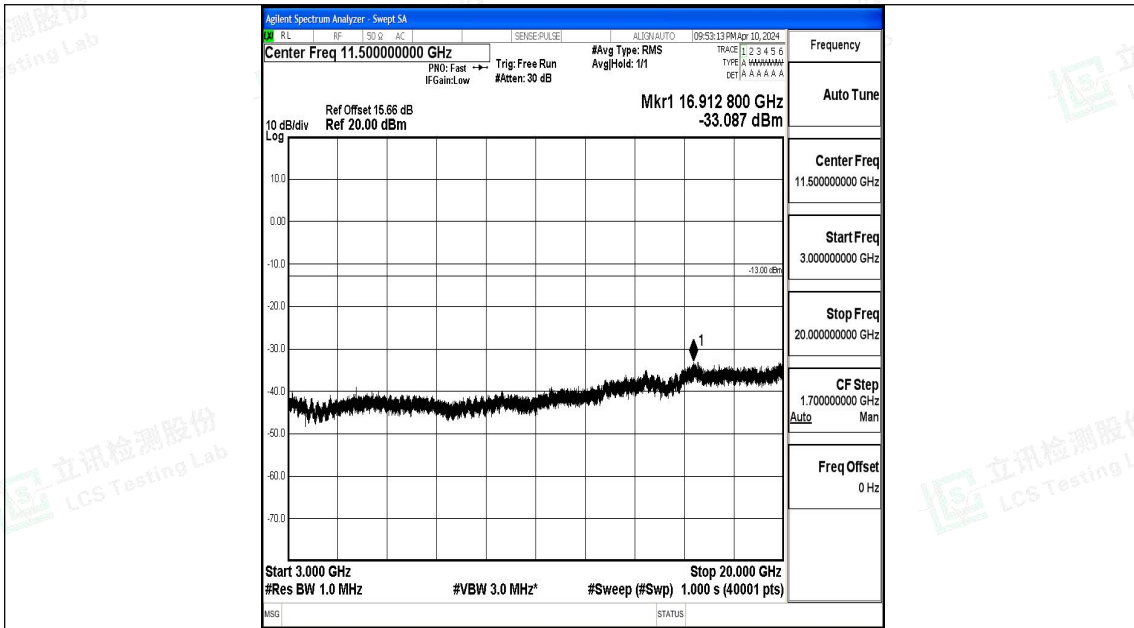

Band66_1.4MHz_QPSK_132665_1RB#0_1000~3000_1000~3000

Band66_1.4MHz_QPSK_132665_1RB#0_3000~20000_3000~20000