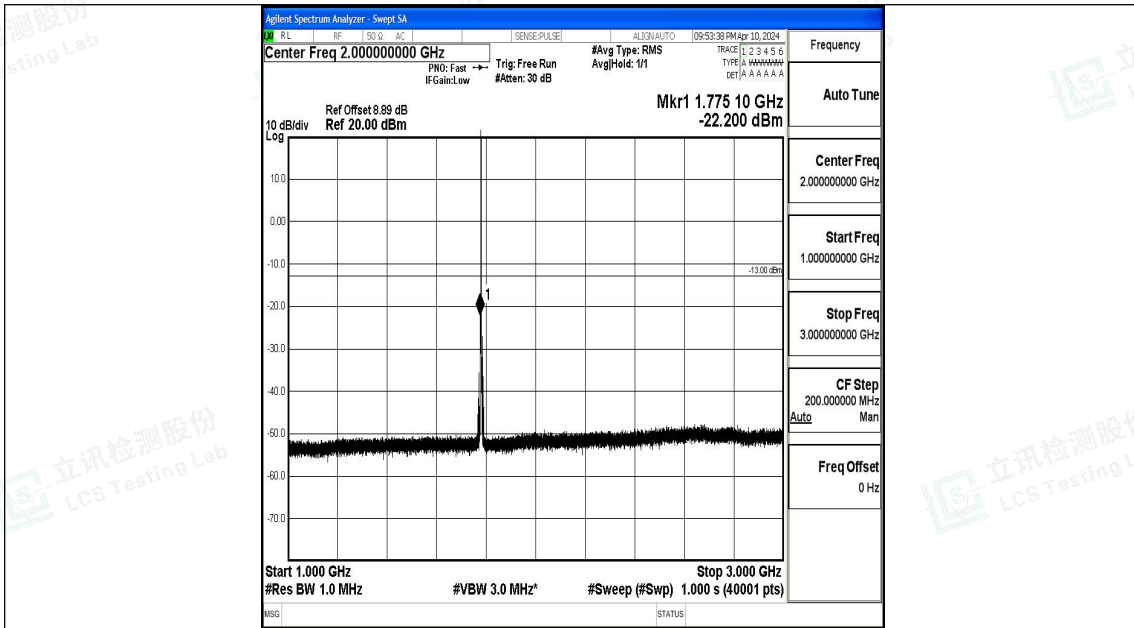

Band66_1.4MHz_16QAM_132665_1RB#0_30~1000_30~1000

Band66_1.4MHz_16QAM_132665_1RB#0_1000~3000_1000~3000