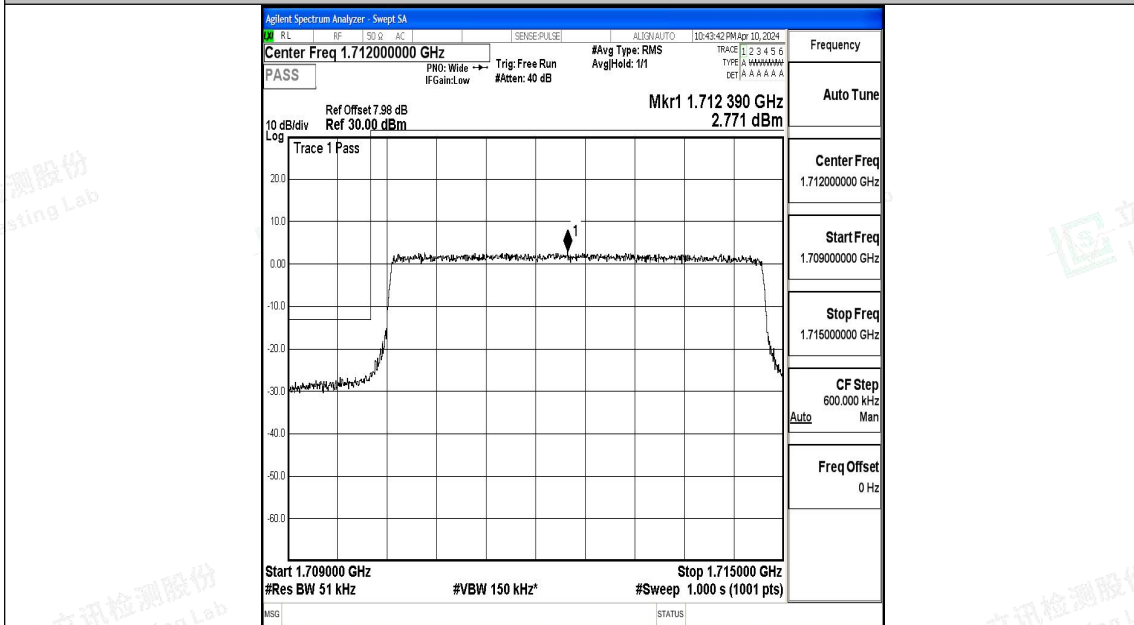

Band66_5MHz_16QAM_131997_25RB#0