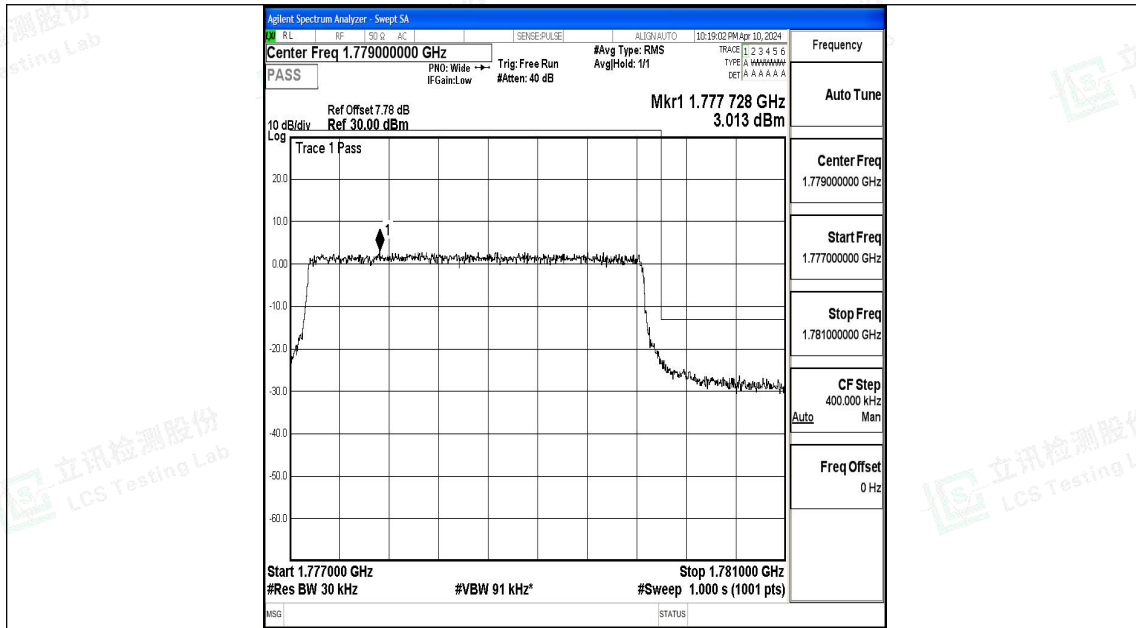

Scan code to check authenticity

Test Graphs

Band66_1.4MHz_QPSK_131979_6RB#0

Band66_1.4MHz_16QAM_131979_6RB#0

Band66_1.4MHz_QPSK_132665_6RB#0

Band66_1.4MHz_16QAM_132665_6RB#0

Band66_3MHz_QPSK_131987_15RB#0

Band66_3MHz_16QAM_131987_15RB#0