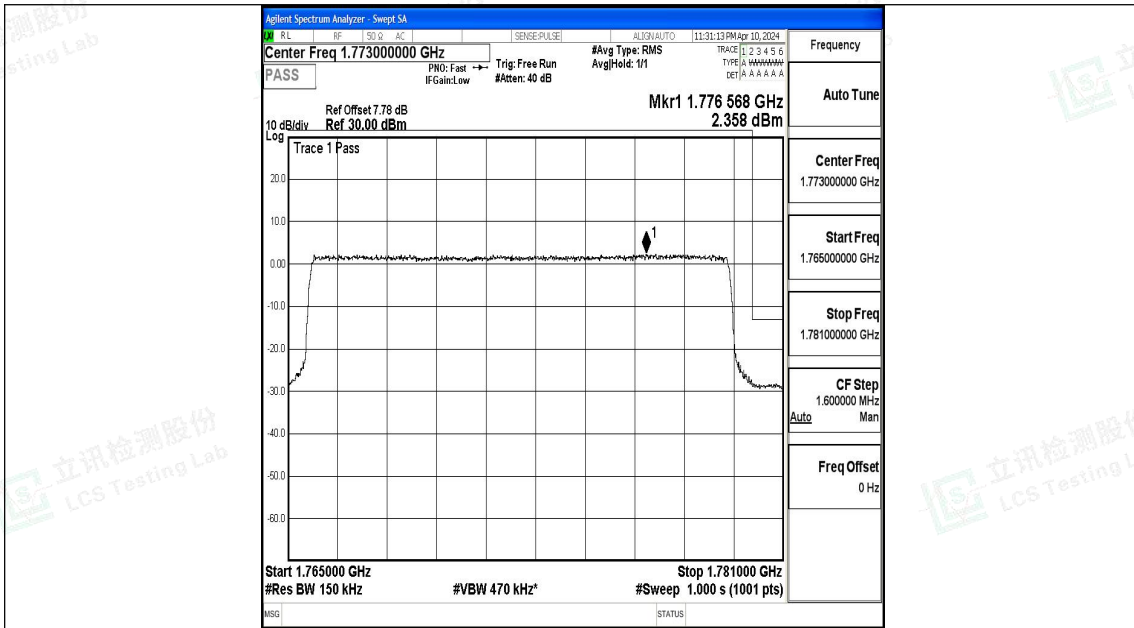

Band66_15MHz_QPSK_132597_75RB#0