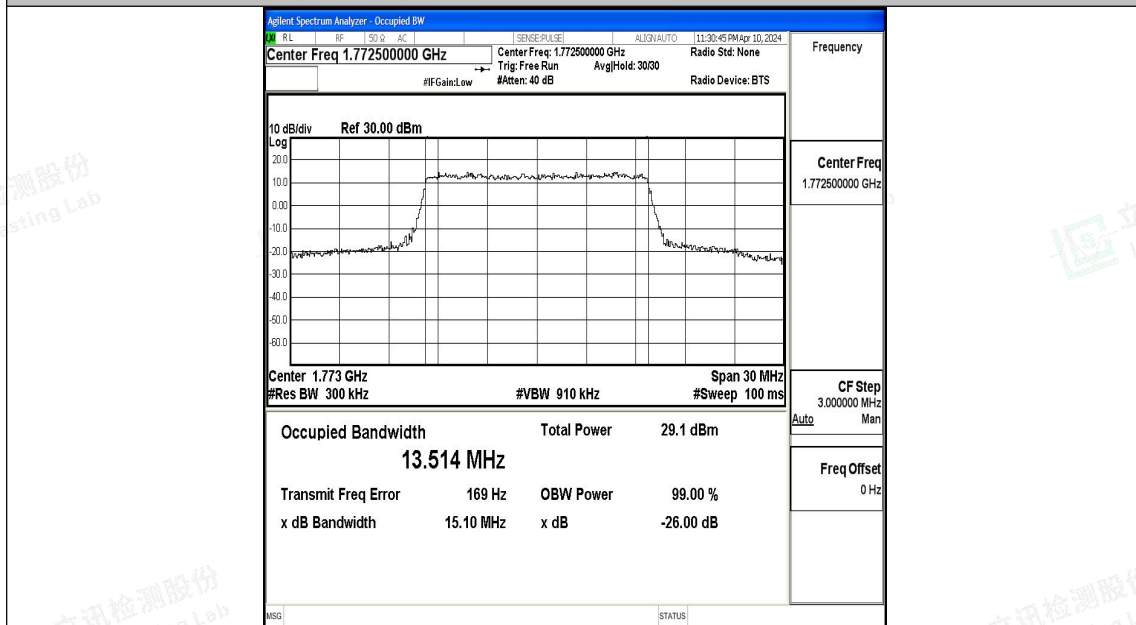

Band66-15MHz-QPSK-132322-75RB#0-PASS

Band66-15MHz-16QAM-132322-75RB#0-PASS

Band66-15MHz-QPSK-132597-75RB#0-PASS

Band66-15MHz-16QAM-132597-75RB#0-PASS

Band66-20MHz-QPSK-132072-100RB#0-PASS

Band66-20MHz-16QAM-132072-100RB#0-PASS