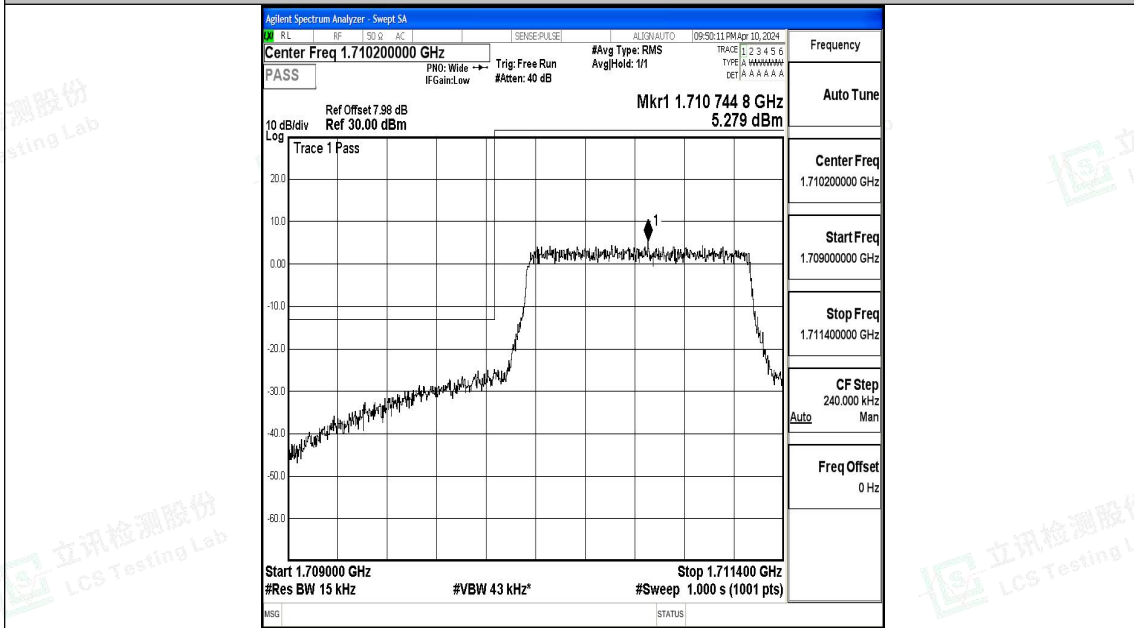

Scan code to check authenticity

Test Graphs

Band66_1.4MHz_QPSK_131979_6RB#0

Band66_1.4MHz_16QAM_131979_6RB#0

Band66_1.4MHz_QPSK_132665_6RB#0

Band66_1.4MHz_16QAM_132665_6RB#0

Band66_3MHz_QPSK_131987_15RB#0

Band66_3MHz_16QAM_131987_15RB#0