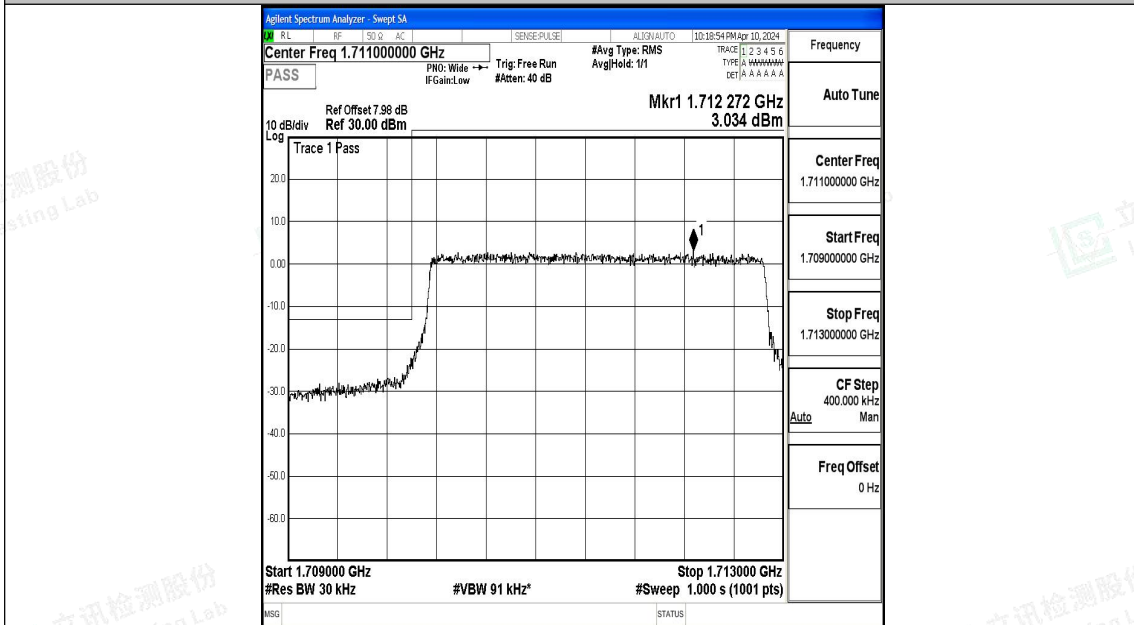

Scan code to check authenticity

Test Graphs

Band66_1.4MHz_QPSK_131979_6RB#0

Band66_1.4MHz_16QAM_131979_6RB#0

Band66_1.4MHz_QPSK_132665_6RB#0

Band66_1.4MHz_16QAM_132665_6RB#0

Band66_3MHz_QPSK_131987_15RB#0

Band66_3MHz_16QAM_131987_15RB#0