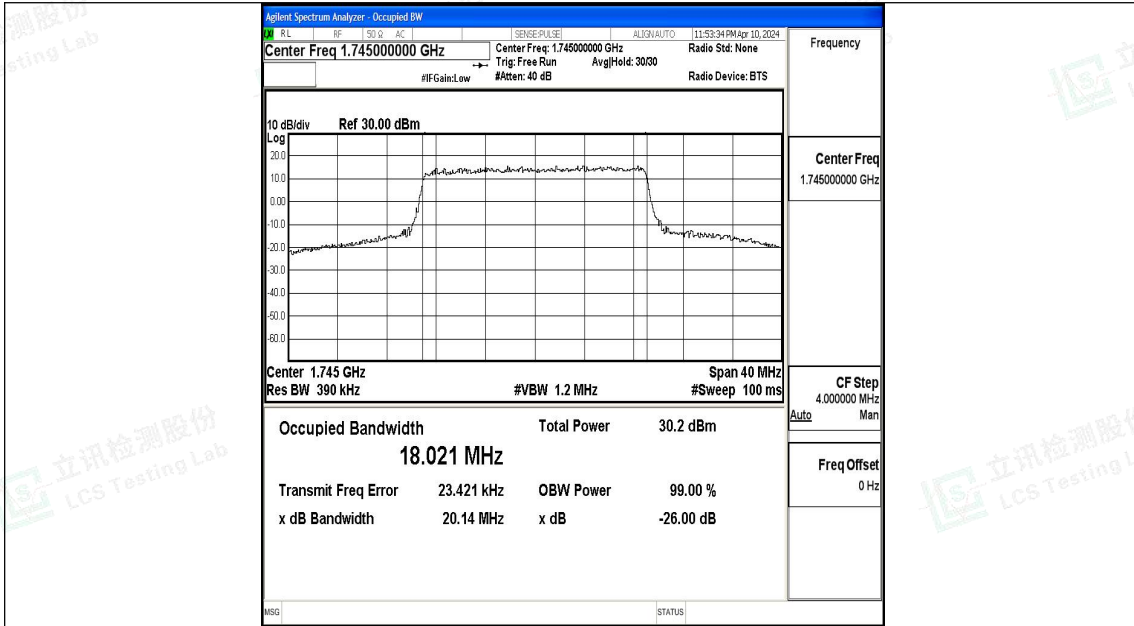

Band66-15MHz-QPSK-132322-75RB#0-PASS

Band66-15MHz-16QAM-132322-75RB#0-PASS

Band66-15MHz-QPSK-132597-75RB#0-PASS

Band66-15MHz-16QAM-132597-75RB#0-PASS

Band66-20MHz-QPSK-132072-100RB#0-PASS

Band66-20MHz-16QAM-132072-100RB#0-PASS