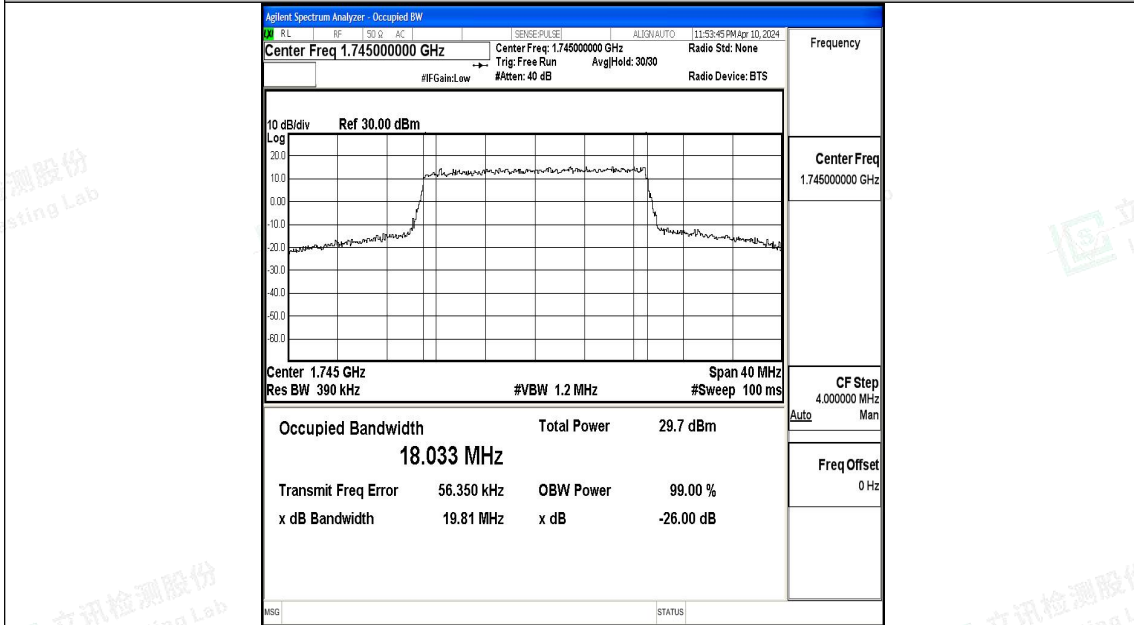

Band66-20MHz-16QAM-132322-100RB#0-PASS