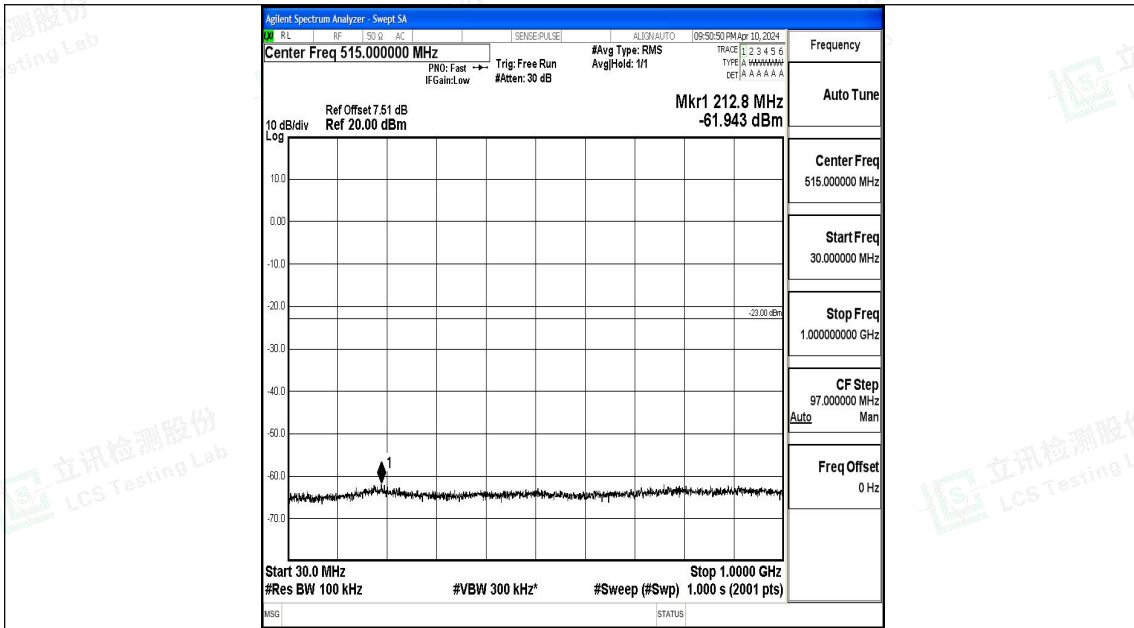

Test Graphs

Band66_1.4MHz_QPSK_131979_1RB#0_0.009~0.15_0.009~0.15

Band66_1.4MHz_QPSK_131979_1RB#0_0.15~30_0.15~30

Band66_1.4MHz_QPSK_131979_1RB#0_30~1000_30~1000

Band66_1.4MHz_QPSK_131979_1RB#0_1000~3000_1000~3000