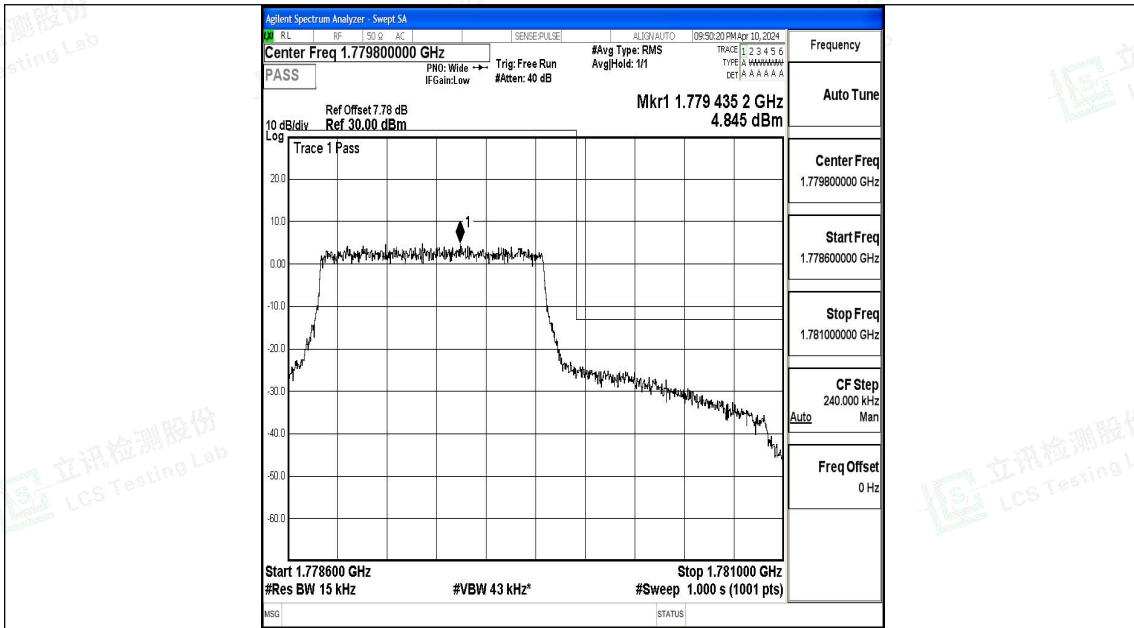

Scan code to check authenticity

Test Graphs

Band66_1.4MHz_QPSK_131979_6RB#0

Band66_1.4MHz_16QAM_131979_6RB#0

Band66_1.4MHz_QPSK_132665_6RB#0

Band66_1.4MHz_16QAM_132665_6RB#0

Band66_3MHz_QPSK_131987_15RB#0

Band66_3MHz_16QAM_131987_15RB#0