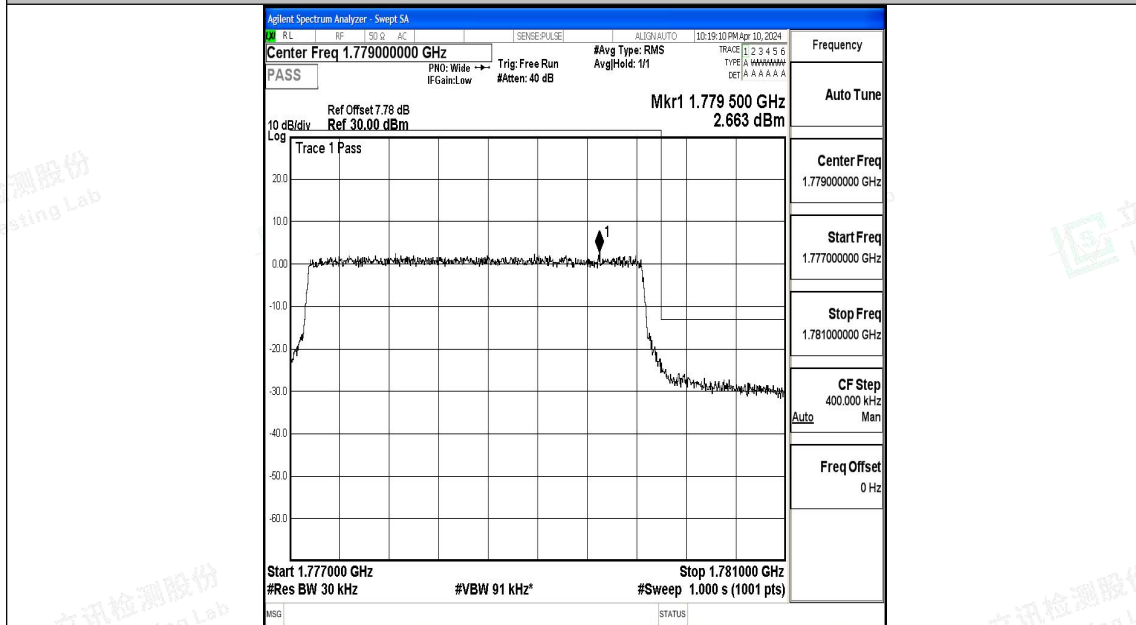

Band66_3MHz_16QAM_132657_15RB#0