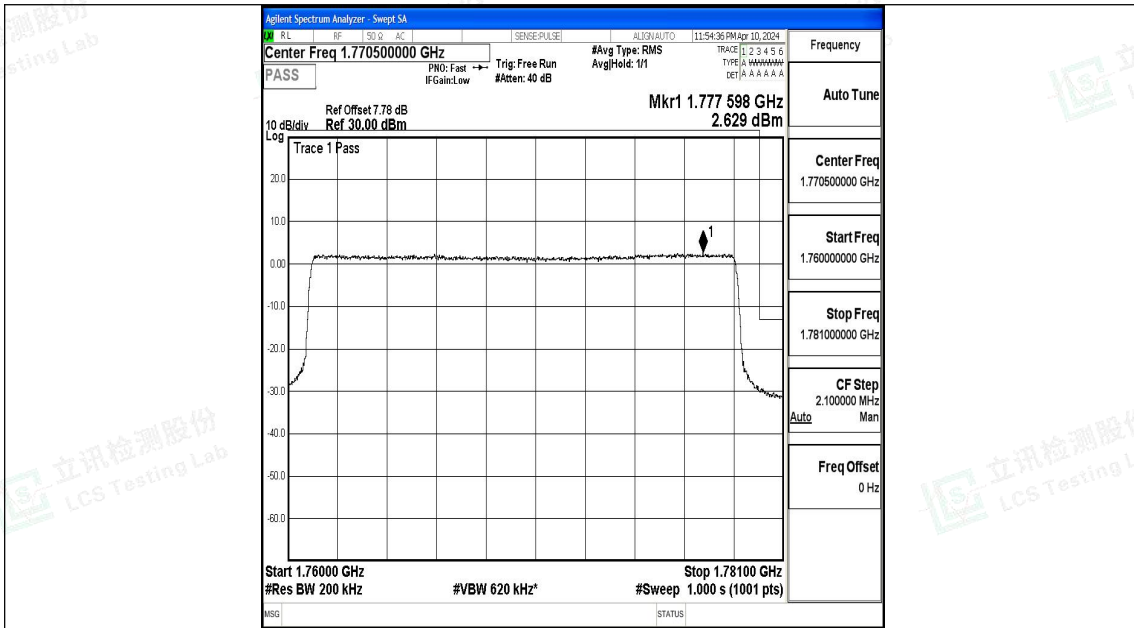

Band66_15MHz_16QAM_132597_75RB#0

Band66_20MHz_QPSK_132072_100RB#0

Band66_20MHz_16QAM_132072_100RB#0

Band66_20MHz_QPSK_132572_100RB#0

Band66_20MHz_16QAM_132572_100RB#0

L.5 Conducted Spurious Emission

Test Result