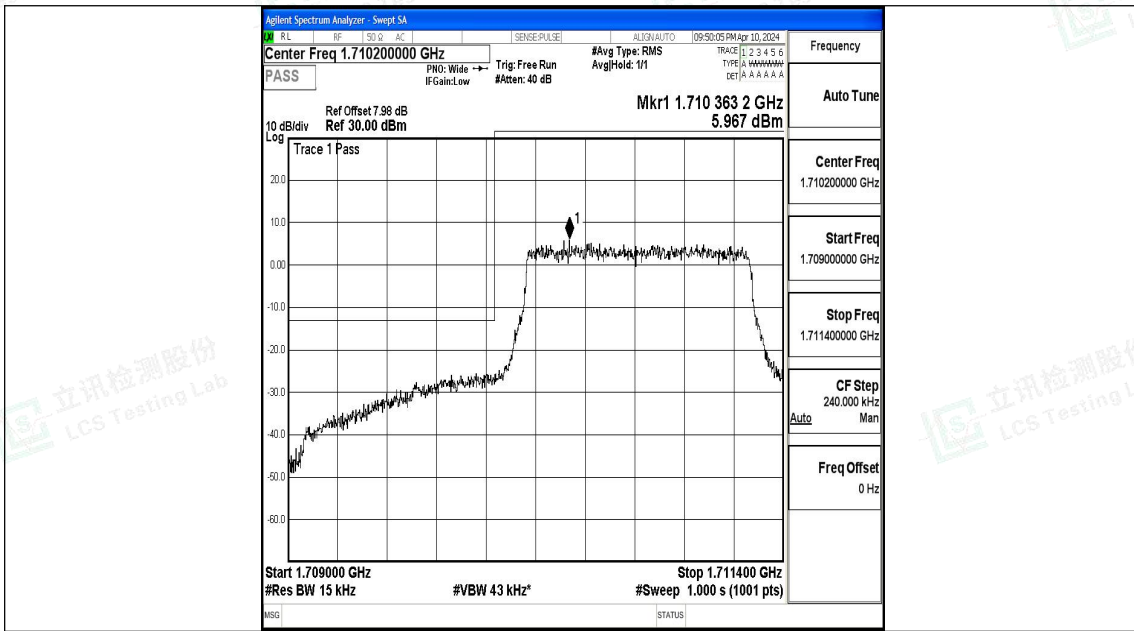

Scan code to check authenticity

Test Graphs

Band66_1.4MHz_QPSK_131979_6RB#0

Band66_1.4MHz_16QAM_131979_6RB#0

Band66_1.4MHz_QPSK_132665_6RB#0

Band66_1.4MHz_16QAM_132665_6RB#0

Band66_3MHz_QPSK_131987_15RB#0

Band66_3MHz_16QAM_131987_15RB#0