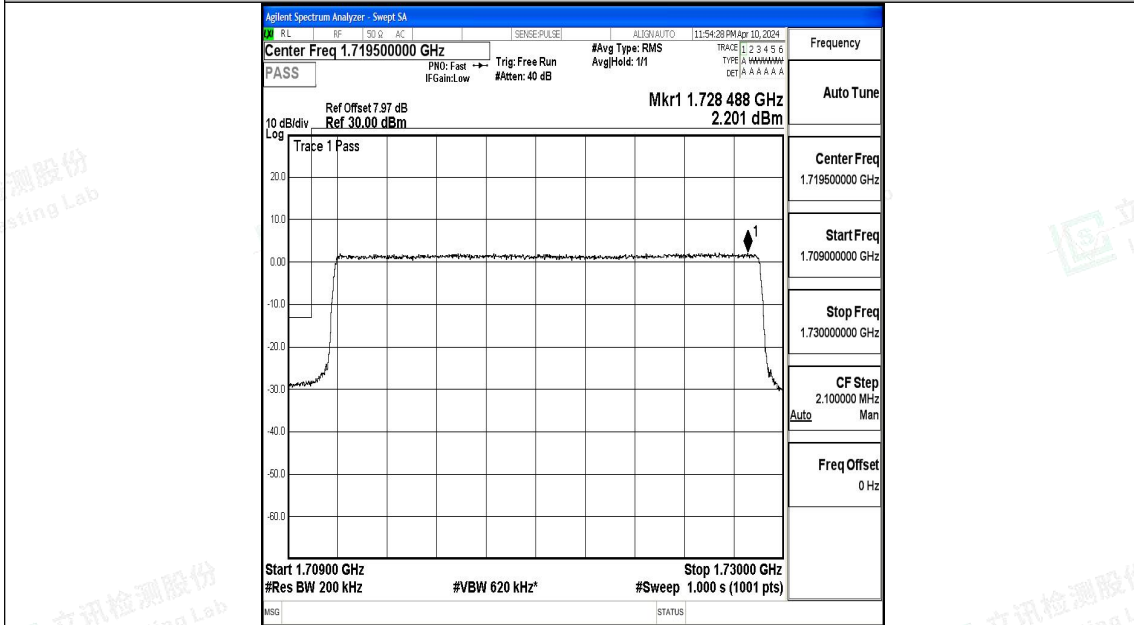

Band66_20MHz_16QAM_132072_100RB#0