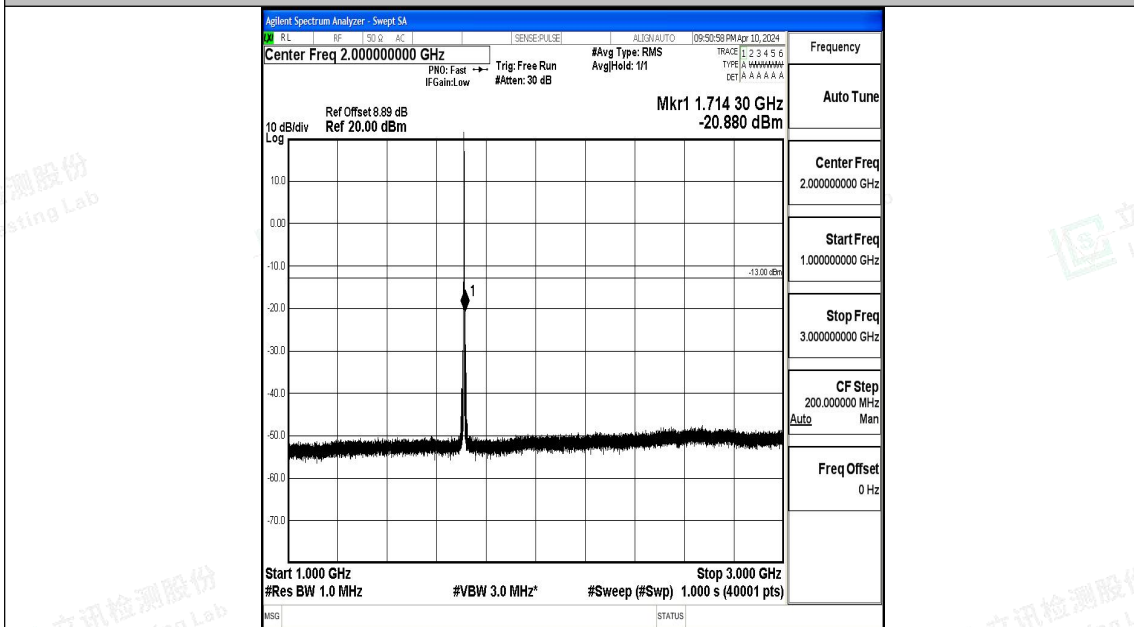

Test Graphs

Band66_1.4MHz_QPSK_131979_1RB#0_0.009~0.15_0.009~0.15

Band66_1.4MHz_QPSK_131979_1RB#0_0.15~30_0.15~30

Band66_1.4MHz_QPSK_131979_1RB#0_30~1000_30~1000

Band66_1.4MHz_QPSK_131979_1RB#0_1000~3000_1000~3000