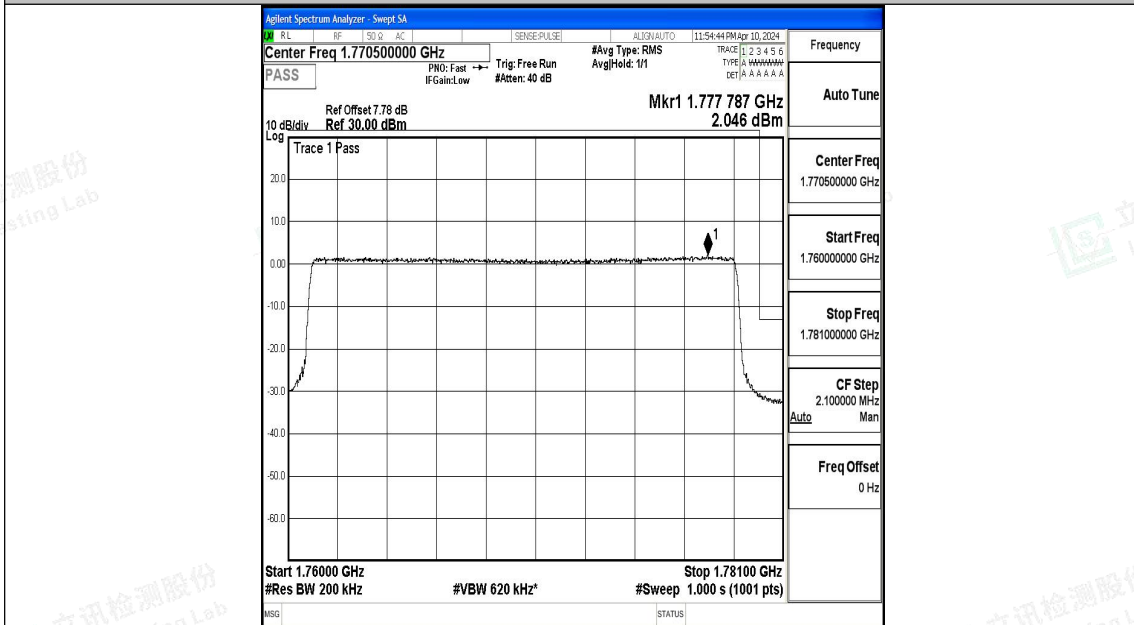

Band66_15MHz_16QAM_132597_75RB#0

Band66_20MHz_QPSK_132072_100RB#0

Band66_20MHz_16QAM_132072_100RB#0

Band66_20MHz_QPSK_132572_100RB#0

Band66_20MHz_16QAM_132572_100RB#0

L.5 Conducted Spurious Emission

Test Result