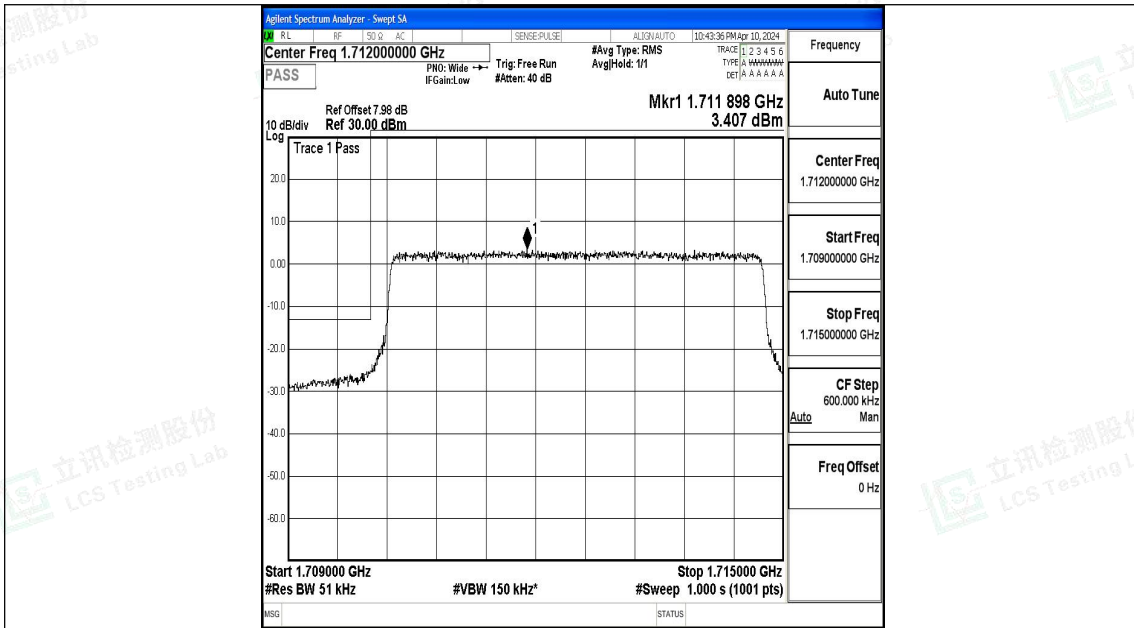

Band66_5MHz_QPSK_131997_25RB#0