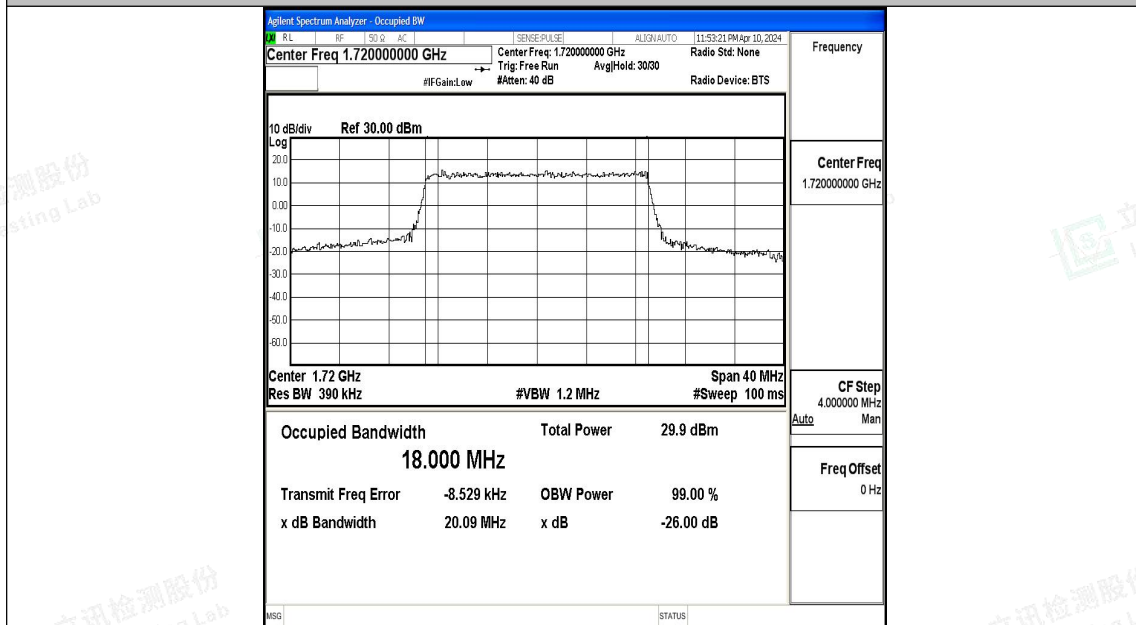

Band66-15MHz-QPSK-132322-75RB#0-PASS

Band66-15MHz-16QAM-132322-75RB#0-PASS

Band66-15MHz-QPSK-132597-75RB#0-PASS

Band66-15MHz-16QAM-132597-75RB#0-PASS

Band66-20MHz-QPSK-132072-100RB#0-PASS

Band66-20MHz-16QAM-132072-100RB#0-PASS