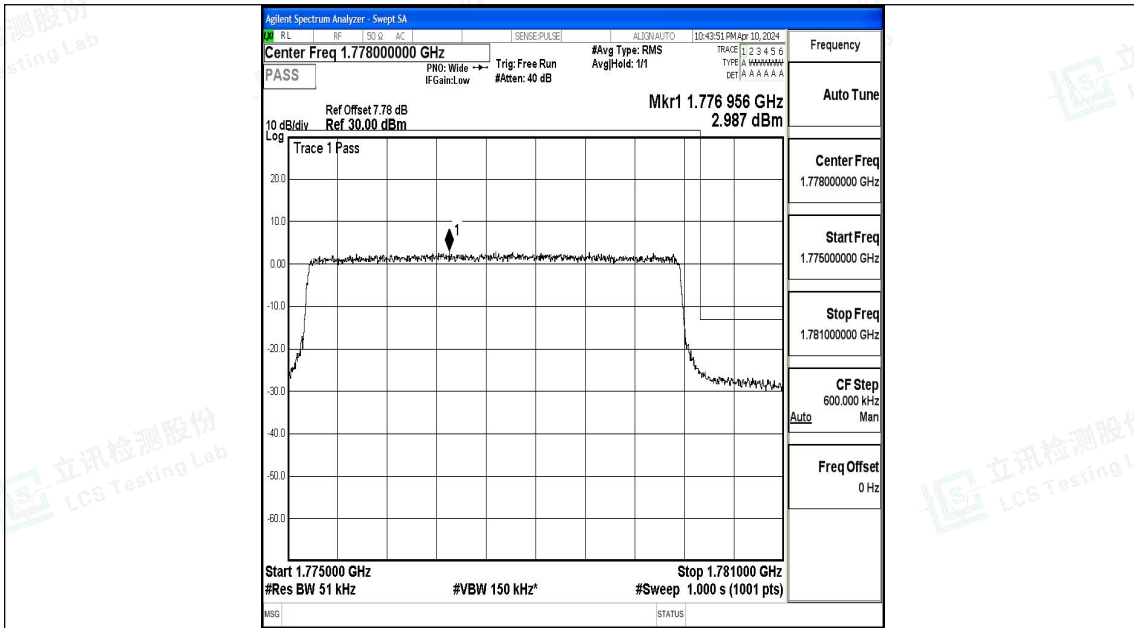

Band66_5MHz_QPSK_132647_25RB#0