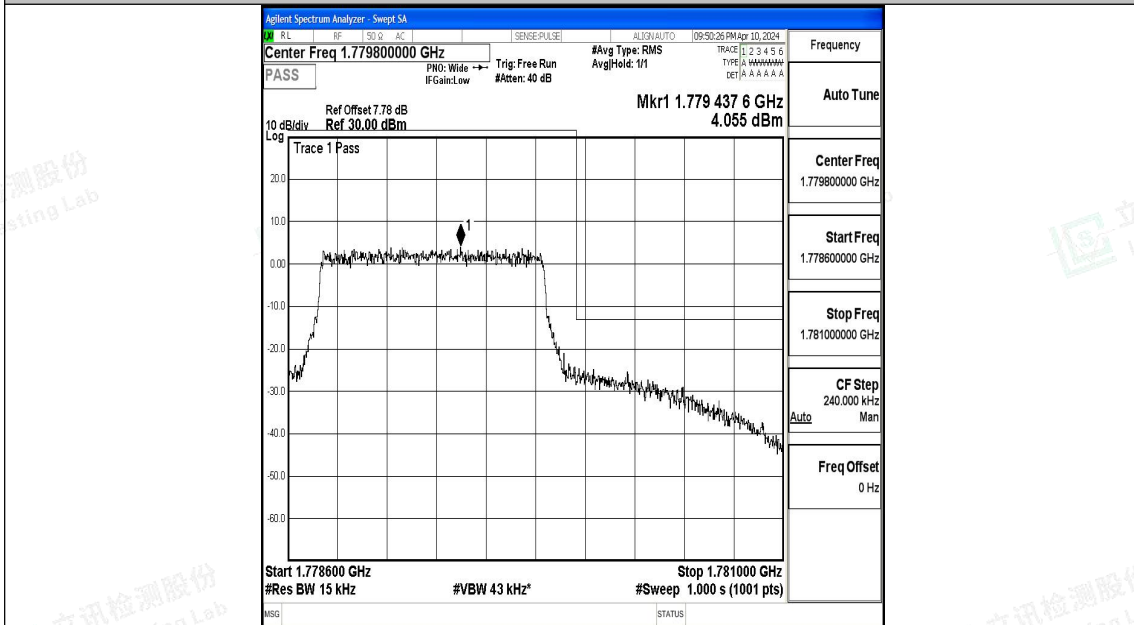

Scan code to check authenticity

Test Graphs

Band66_1.4MHz_QPSK_131979_6RB#0

Band66_1.4MHz_16QAM_131979_6RB#0

Band66_1.4MHz_QPSK_132665_6RB#0

Band66_1.4MHz_16QAM_132665_6RB#0

Band66_3MHz_QPSK_131987_15RB#0

Band66_3MHz_16QAM_131987_15RB#0