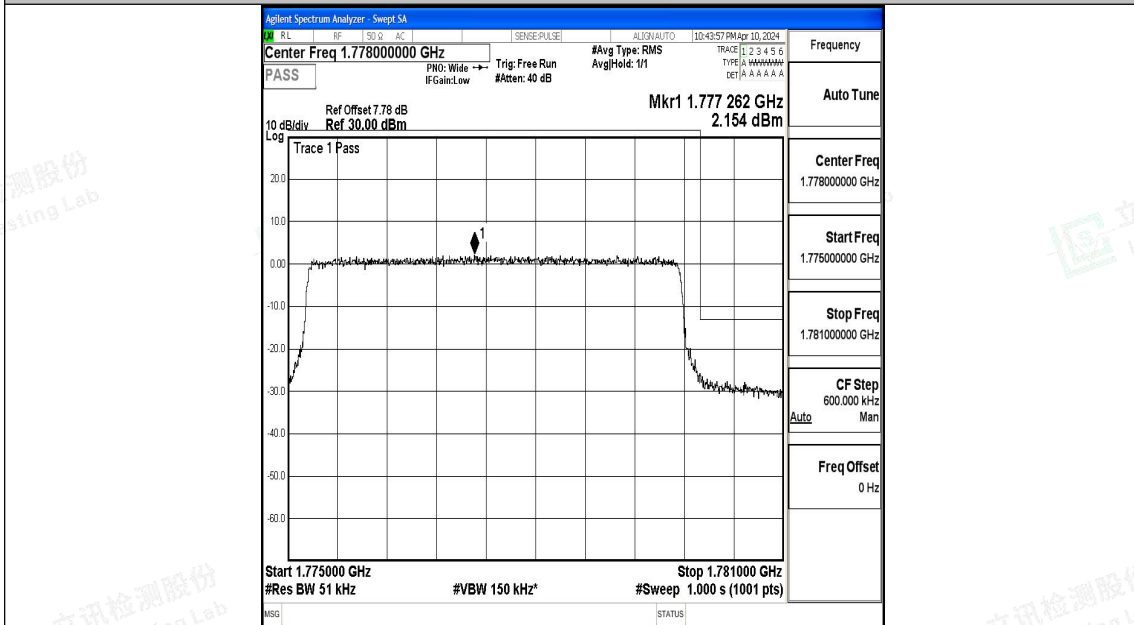

Band66_5MHz_16QAM_132647_25RB#0