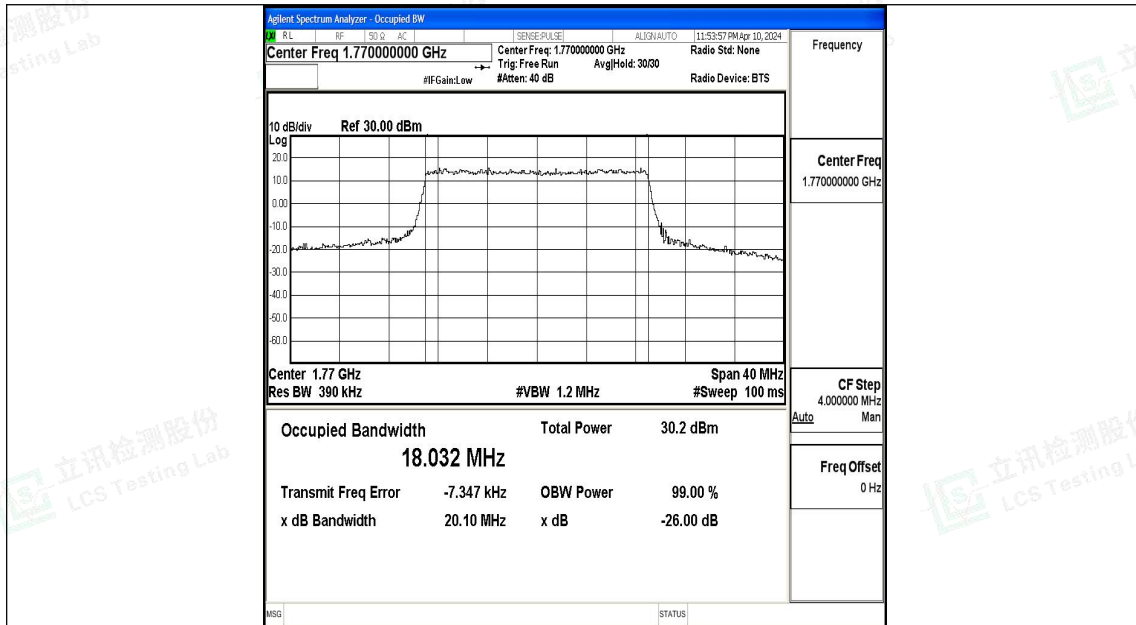

Band66-20MHz-QPSK-132572-100RB#0-PASS