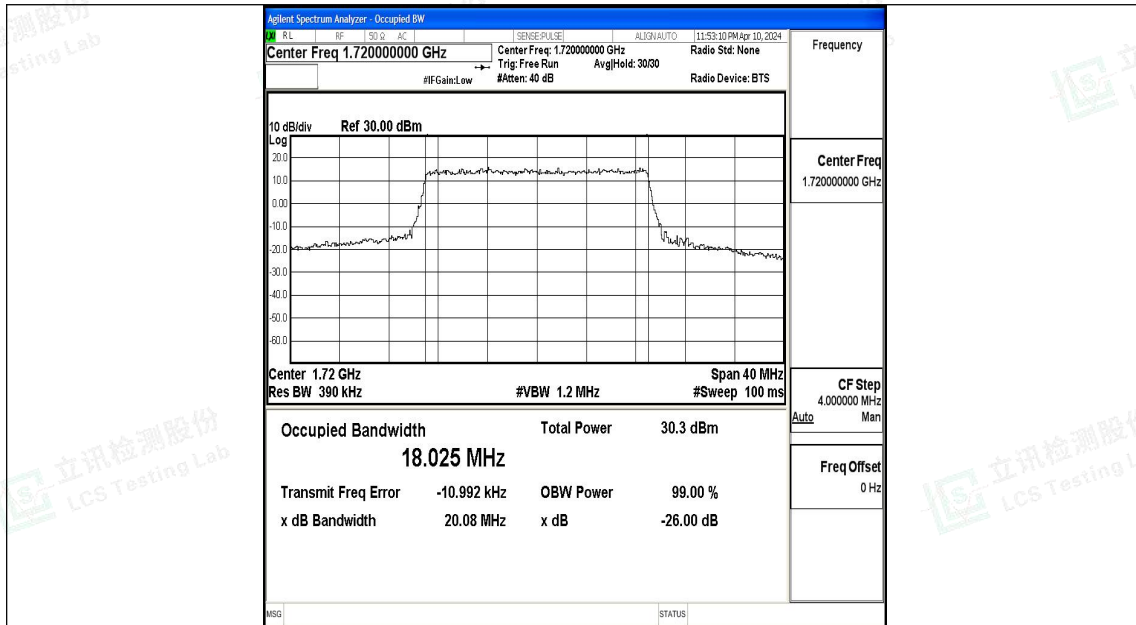

Band66-15MHz-QPSK-132322-75RB#0-PASS

Band66-15MHz-16QAM-132322-75RB#0-PASS

Band66-15MHz-QPSK-132597-75RB#0-PASS

Band66-15MHz-16QAM-132597-75RB#0-PASS

Band66-20MHz-QPSK-132072-100RB#0-PASS

Band66-20MHz-16QAM-132072-100RB#0-PASS