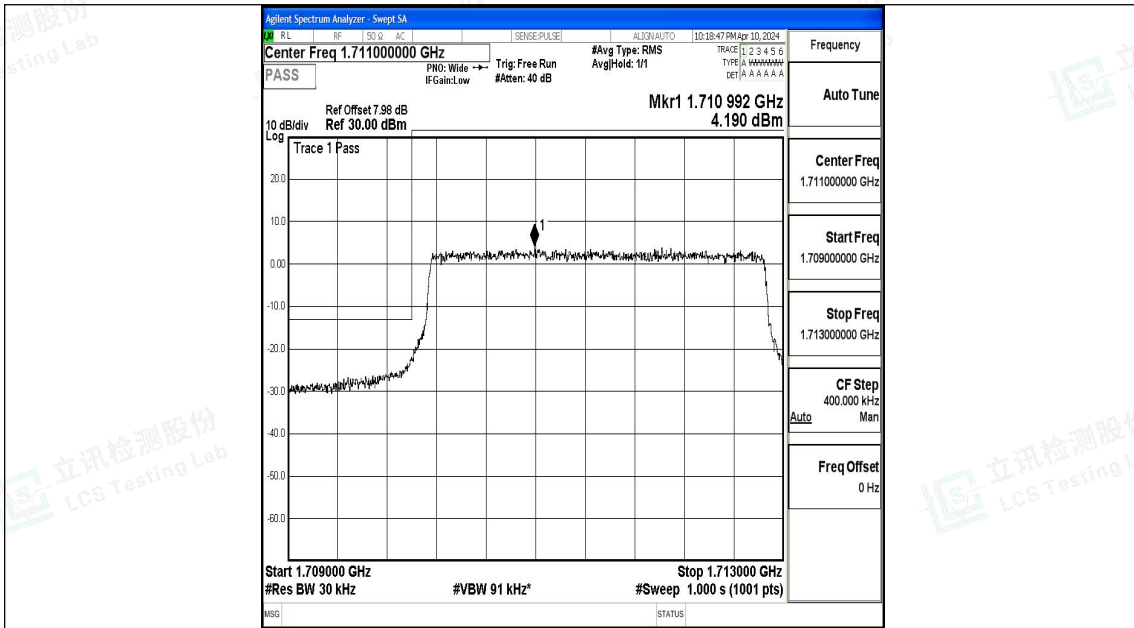

Scan code to check authenticity

Test Graphs

Band66_1.4MHz_QPSK_131979_6RB#0

Band66_1.4MHz_16QAM_131979_6RB#0

Band66_1.4MHz_QPSK_132665_6RB#0

Band66_1.4MHz_16QAM_132665_6RB#0

Band66_3MHz_QPSK_131987_15RB#0

Band66_3MHz_16QAM_131987_15RB#0