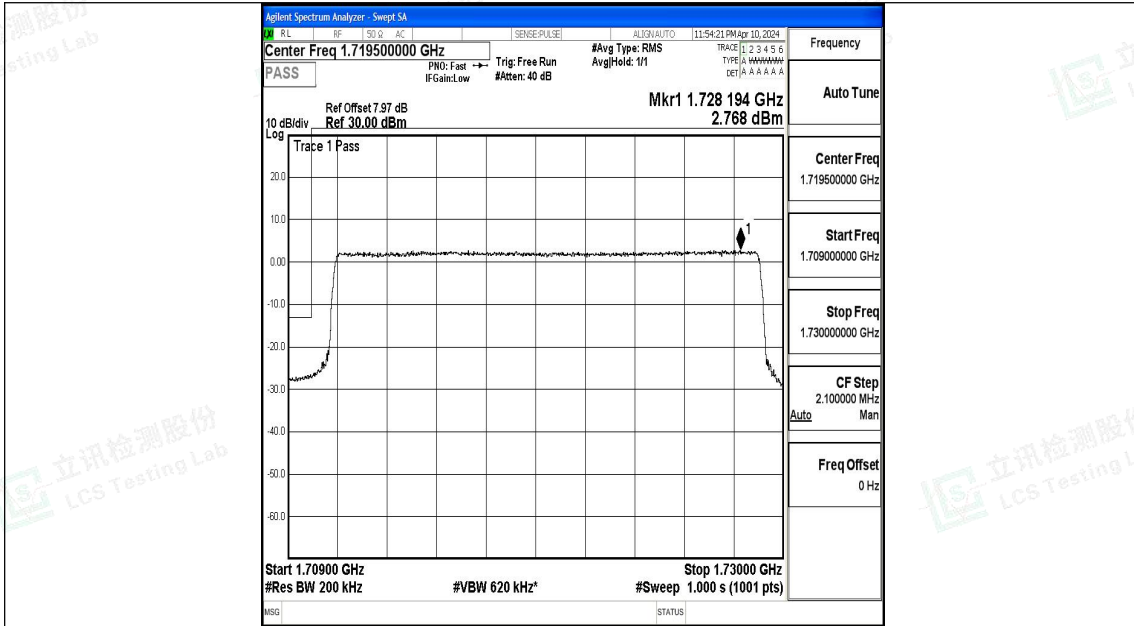

Band66_20MHz_QPSK_132072_100RB#0