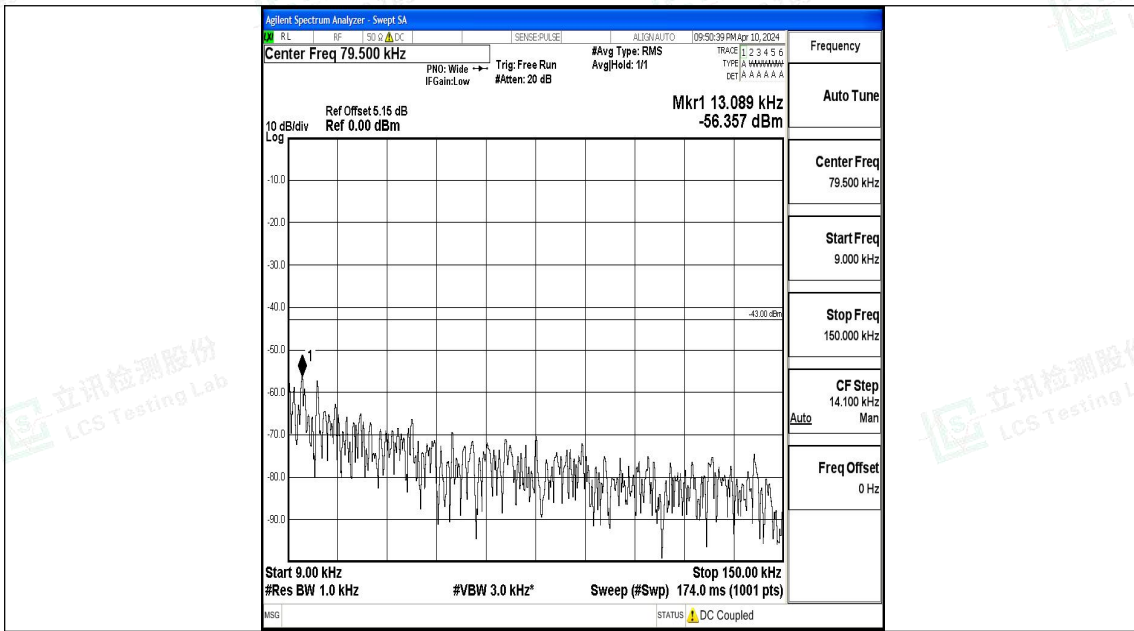

Test Graphs

Band66_1.4MHz_QPSK_131979_1RB#0_0.009~0.15_0.009~0.15