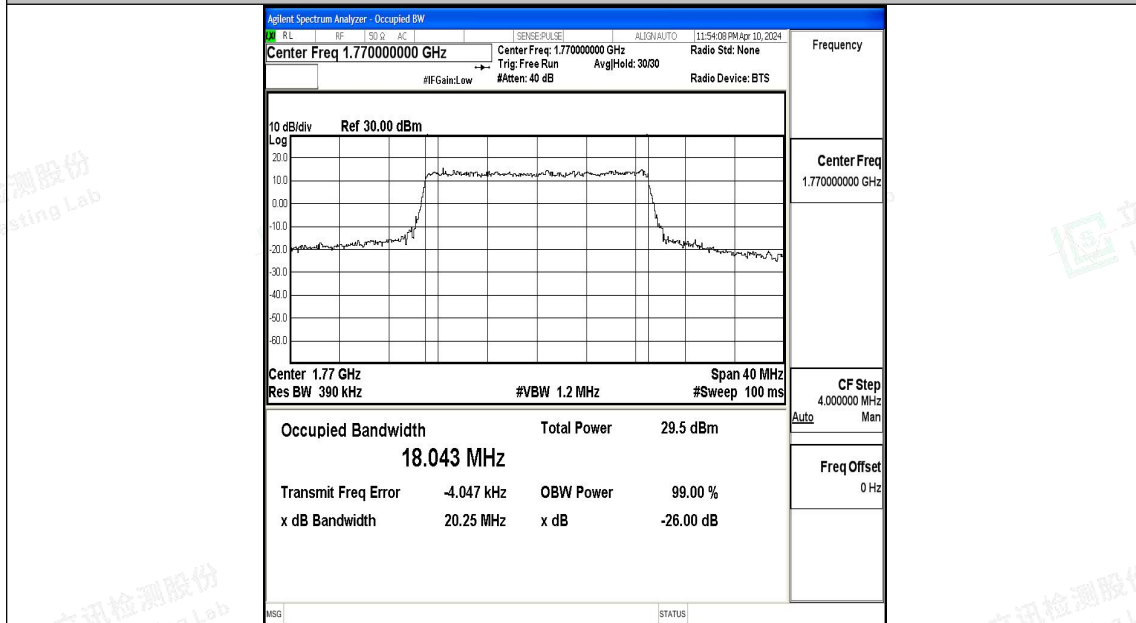

Band66-20MHz-QPSK-132322-100RB#0-PASS

Band66-20MHz-16QAM-132322-100RB#0-PASS

Band66-20MHz-QPSK-132572-100RB#0-PASS

Band66-20MHz-16QAM-132572-100RB#0-PASS

L.4 Band Edge

Test Result

Band	Bandwidth	Modulation	Channel	RB Configuration	Peak Frequency	Result(dBm)	Verdict
Band66	1.4MHz	QPSK	131979	6RB#0	1709.91	-25.56	PASS
Band66	1.4MHz	16QAM	131979	6RB#0	1709.97	-25.02	PASS
Band66	1.4MHz	QPSK	132665	6RB#0	1780.02	-24.25	PASS
Band66	1.4MHz	16QAM	132665	6RB#0	1780.01	-24.68	PASS
Band66	3MHz	QPSK	131987	15RB#0	1710.00	-22.09	PASS
Band66	3MHz	16QAM	131987	15RB#0	1710.00	-22.21	PASS
Band66	3MHz	QPSK	132657	15RB#0	1780.00	-22.73	PASS
Band66	3MHz	16QAM	132657	15RB#0	1780.00	-23.31	PASS
Band66	5MHz	QPSK	131997	25RB#0	1709.96	-25.38	PASS
Band66	5MHz	16QAM	131997	25RB#0	1709.94	-26.40	PASS
Band66	5MHz	QPSK	132647	25RB#0	1780.05	-25.43	PASS
Band66	5MHz	16QAM	132647	25RB#0	1780.02	-26.55	PASS
Band66	10MHz	QPSK	132022	50RB#0	1709.98	-25.87	PASS
Band66	10MHz	16QAM	132022	50RB#0	1709.96	-27.56	PASS
Band66	10MHz	QPSK	132622	50RB#0	1780.04	-27.22	PASS
Band66	10MHz	16QAM	132622	50RB#0	1780.07	-28.47	PASS
Band66	15MHz	QPSK	132047	75RB#0	1709.98	-25.93	PASS
Band66	15MHz	16QAM	132047	75RB#0	1709.99	-27.19	PASS
Band66	15MHz	QPSK	132597	75RB#0	1780.04	-28.16	PASS
Band66	15MHz	16QAM	132597	75RB#0	1780.06	-29.36	PASS
Band66	20MHz	QPSK	132072	100RB#0	1709.97	-26.63	PASS
Band66	20MHz	16QAM	132072	100RB#0	1709.99	-27.99	PASS
Band66	20MHz	QPSK	132572	100RB#0	1780.08	-29.44	PASS
Band66	20MHz	16QAM	132572	100RB#0	1780.08	-31.12	PASS