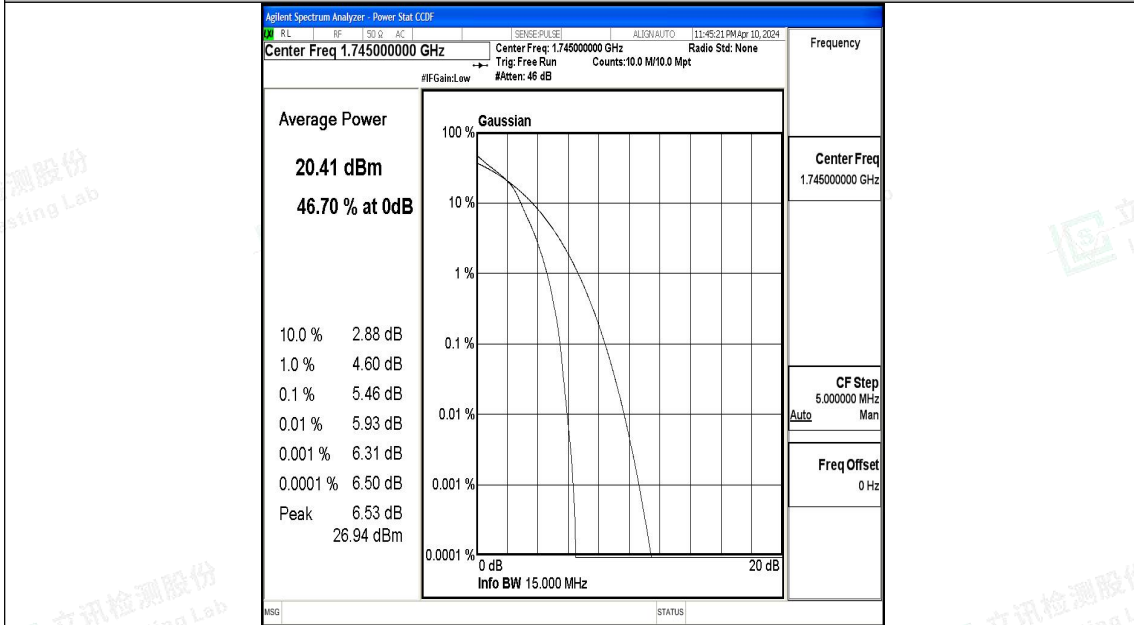

Band66-15MHz-16QAM-132322-75RB#0-PASS