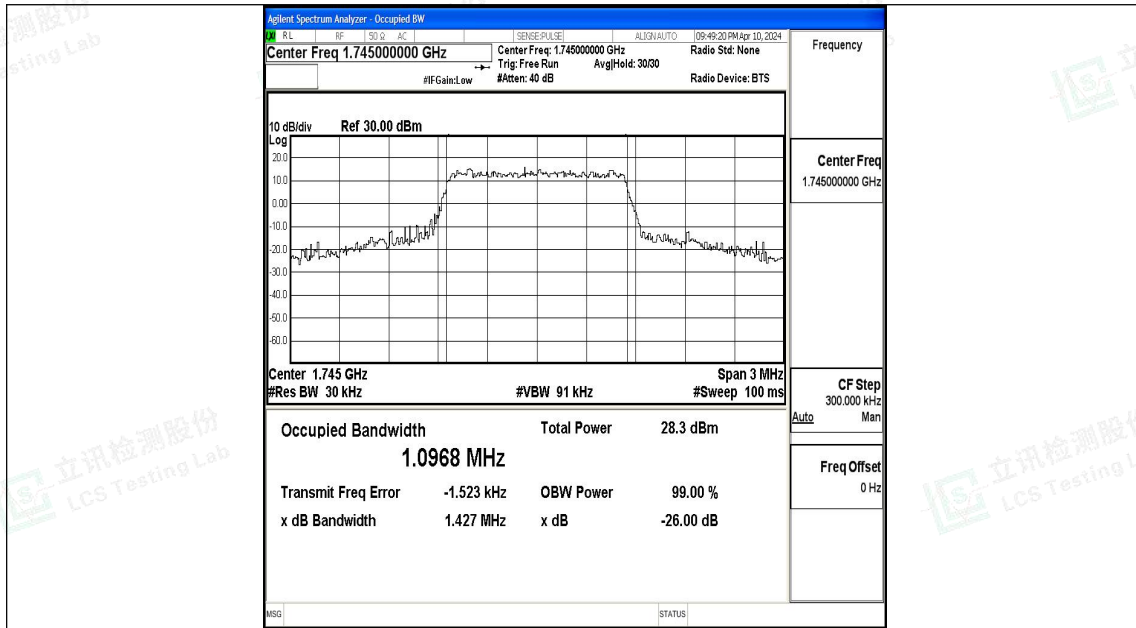

Test Graphs

Band66-1.4MHz-QPSK-131979-6RB#0-PASS

Band66-1.4MHz-16QAM-131979-6RB#0-PASS

Band66-1.4MHz-QPSK-132322-6RB#0-PASS

Band66-1.4MHz-16QAM-132322-6RB#0-PASS

Band66-1.4MHz-QPSK-132665-6RB#0-PASS

Band66-1.4MHz-16QAM-132665-6RB#0-PASS