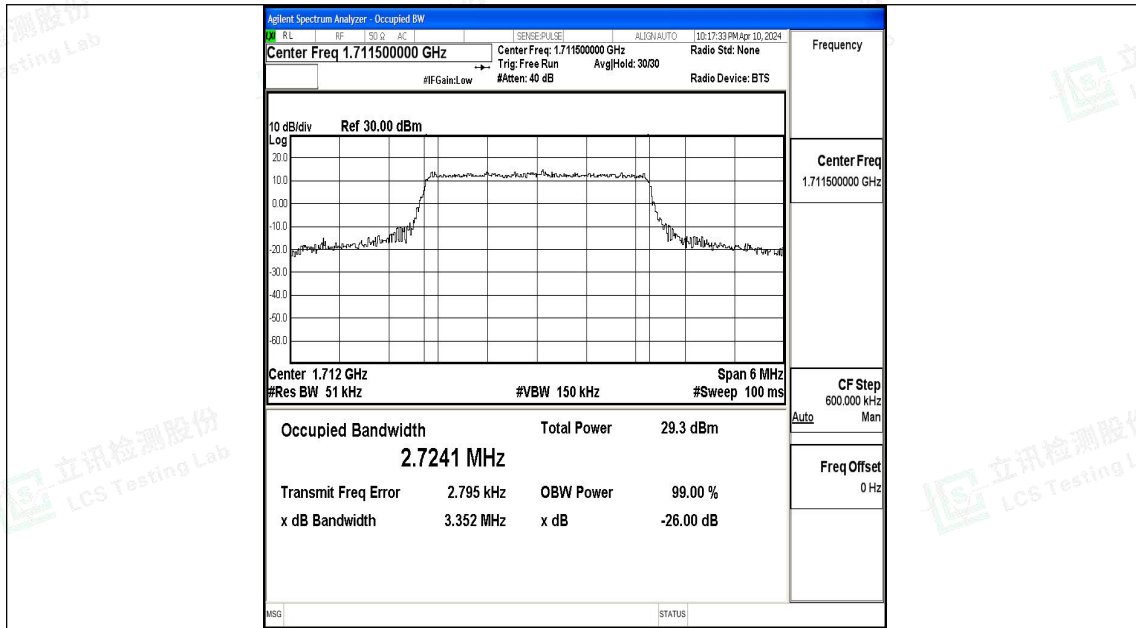

Test Graphs

Band66-1.4MHz-QPSK-131979-6RB#0-PASS

Band66-1.4MHz-16QAM-131979-6RB#0-PASS

Band66-1.4MHz-QPSK-132322-6RB#0-PASS

Band66-1.4MHz-16QAM-132322-6RB#0-PASS

Band66-1.4MHz-QPSK-132665-6RB#0-PASS

Band66-1.4MHz-16QAM-132665-6RB#0-PASS