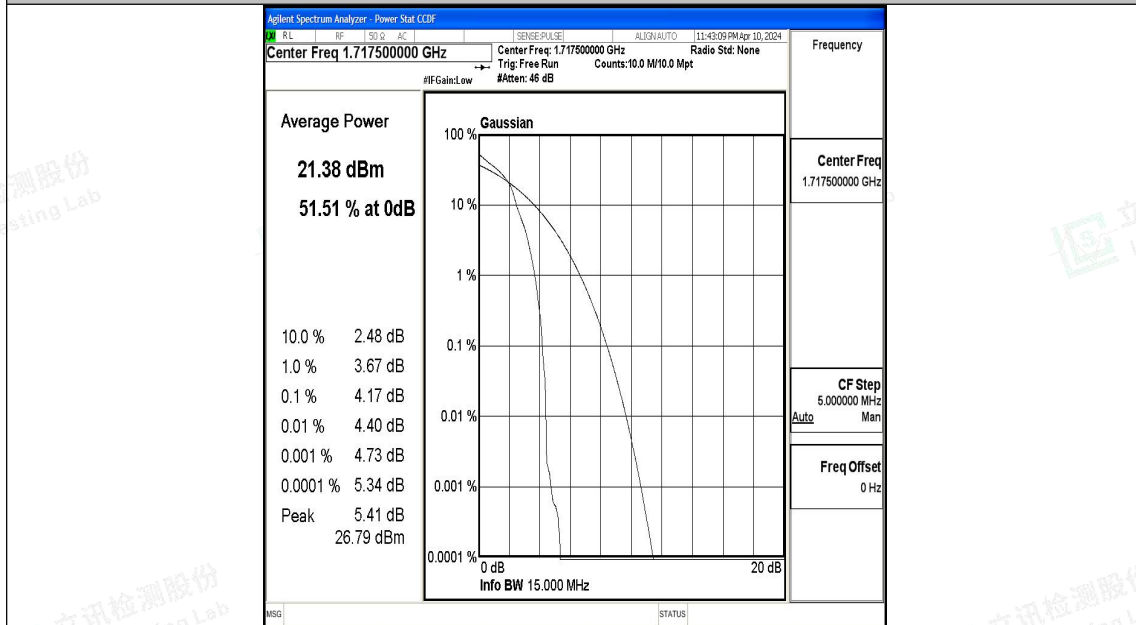

Band66-10MHz-QPSK-132622-50RB#0-PASS

Band66-10MHz-16QAM-132622-50RB#0-PASS

Band66-15MHz-QPSK-132047-1RB#0-PASS

Band66-15MHz-16QAM-132047-1RB#0-PASS

Band66-15MHz-QPSK-132322-1RB#0-PASS

Band66-15MHz-16QAM-132322-1RB#0-PASS