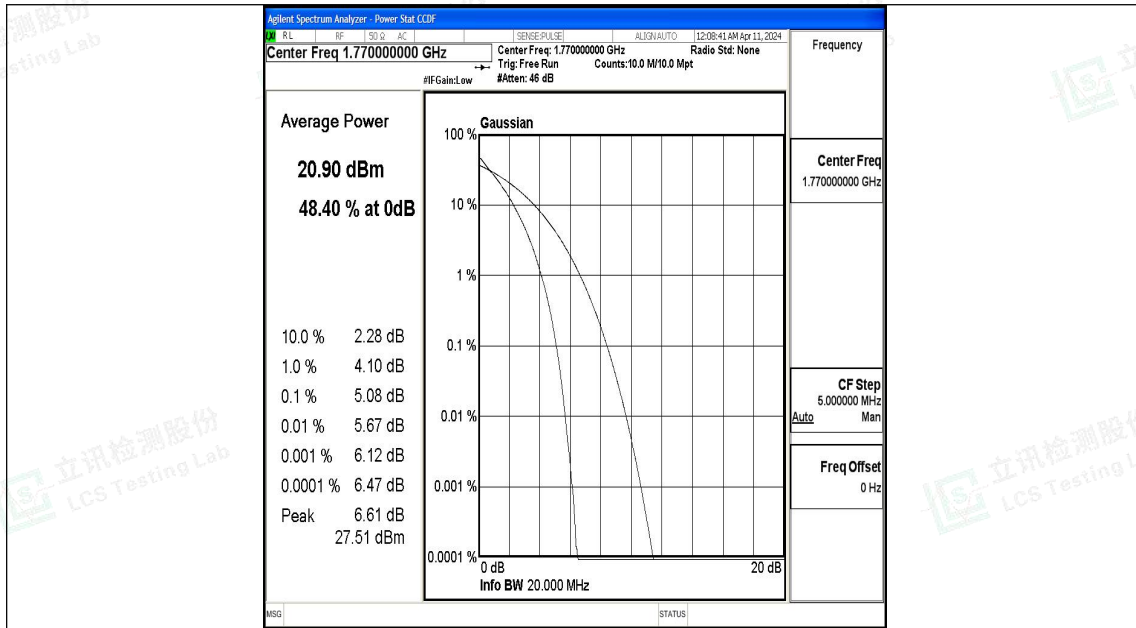

Band66-20MHz-QPSK-132572-100RB#0-PASS