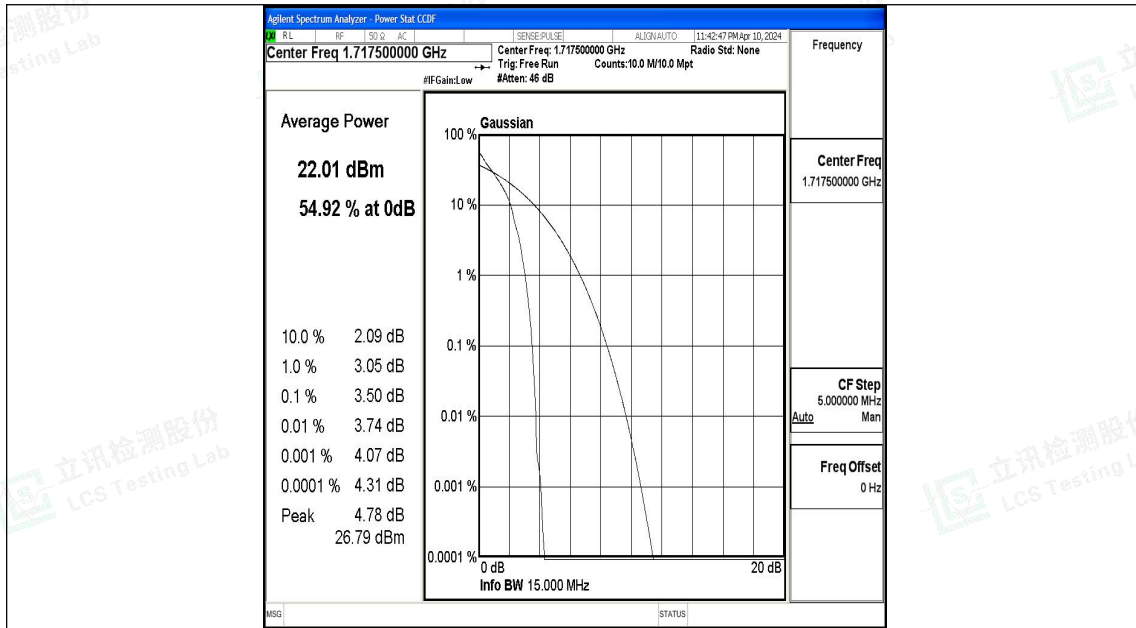

Band66-10MHz-QPSK-132622-50RB#0-PASS

Band66-10MHz-16QAM-132622-50RB#0-PASS

Band66-15MHz-QPSK-132047-1RB#0-PASS

Band66-15MHz-16QAM-132047-1RB#0-PASS

Band66-15MHz-QPSK-132322-1RB#0-PASS

Band66-15MHz-16QAM-132322-1RB#0-PASS