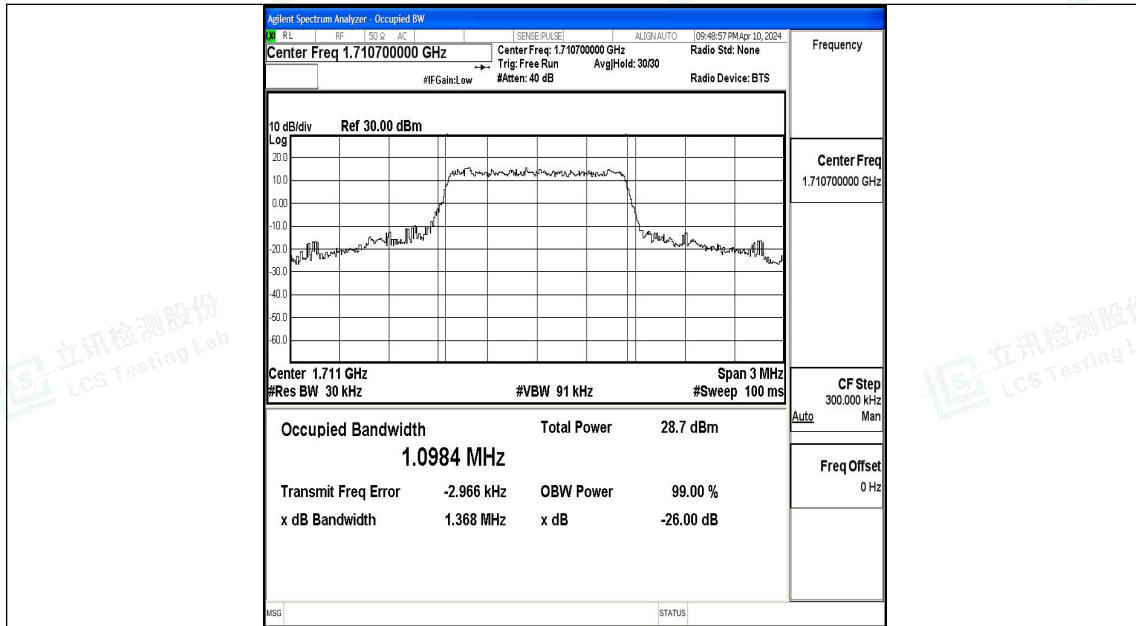

Test Graphs

Band66-1.4MHz-QPSK-131979-6RB#0-PASS