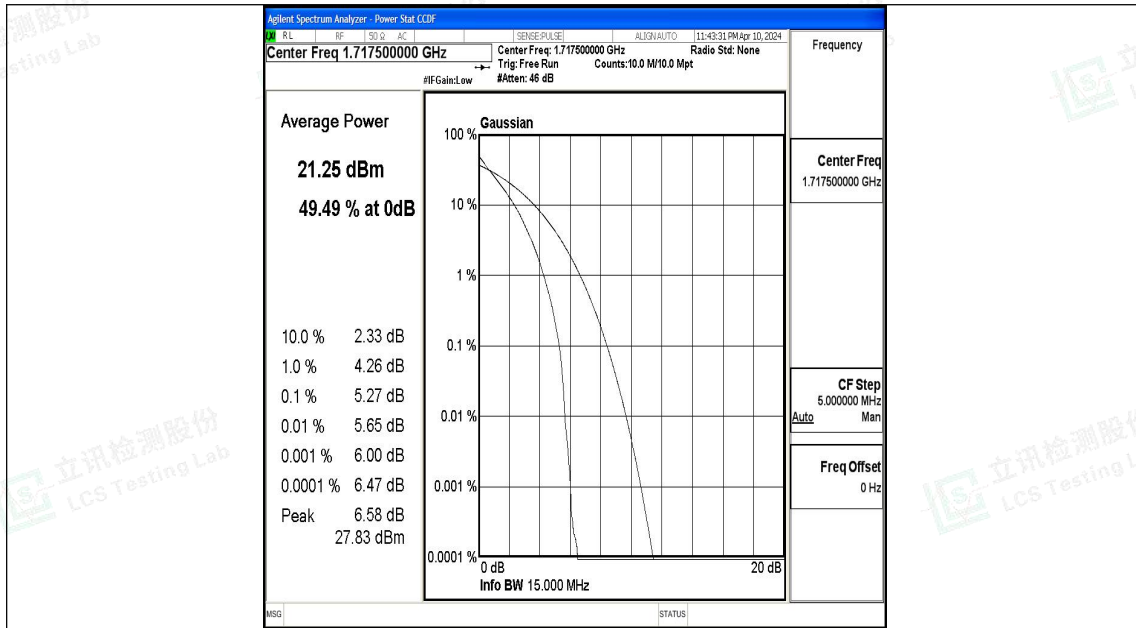

Band66-10MHz-QPSK-132622-50RB#0-PASS

Band66-10MHz-16QAM-132622-50RB#0-PASS

Band66-15MHz-QPSK-132047-1RB#0-PASS

Band66-15MHz-16QAM-132047-1RB#0-PASS

Band66-15MHz-QPSK-132322-1RB#0-PASS

Band66-15MHz-16QAM-132322-1RB#0-PASS