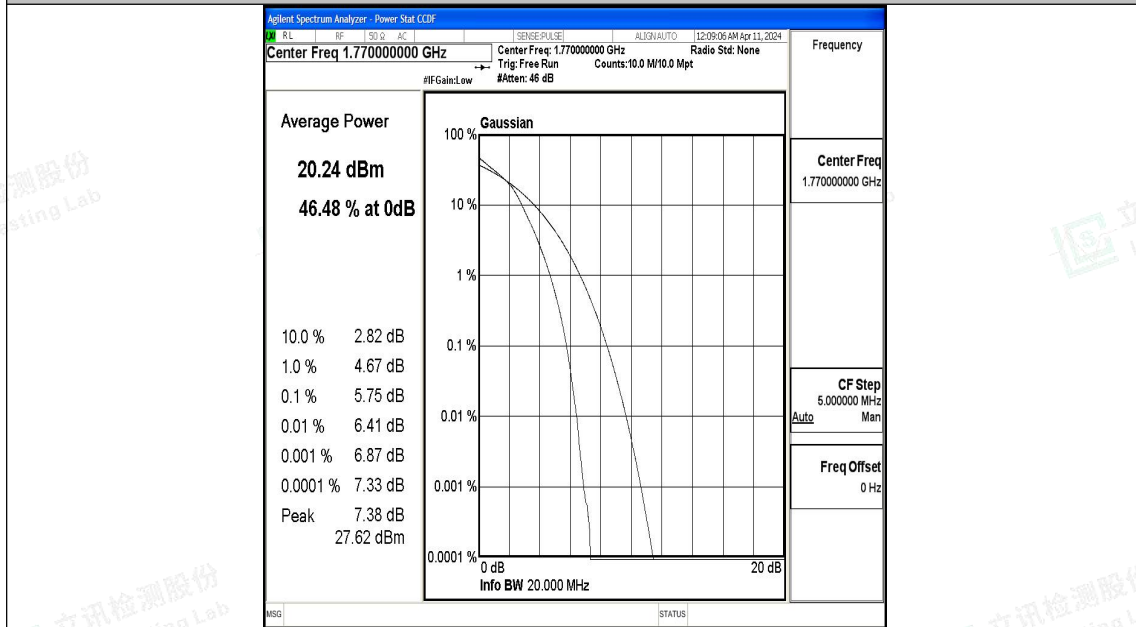

Band66-20MHz-16QAM-132572-100RB#0-PASS