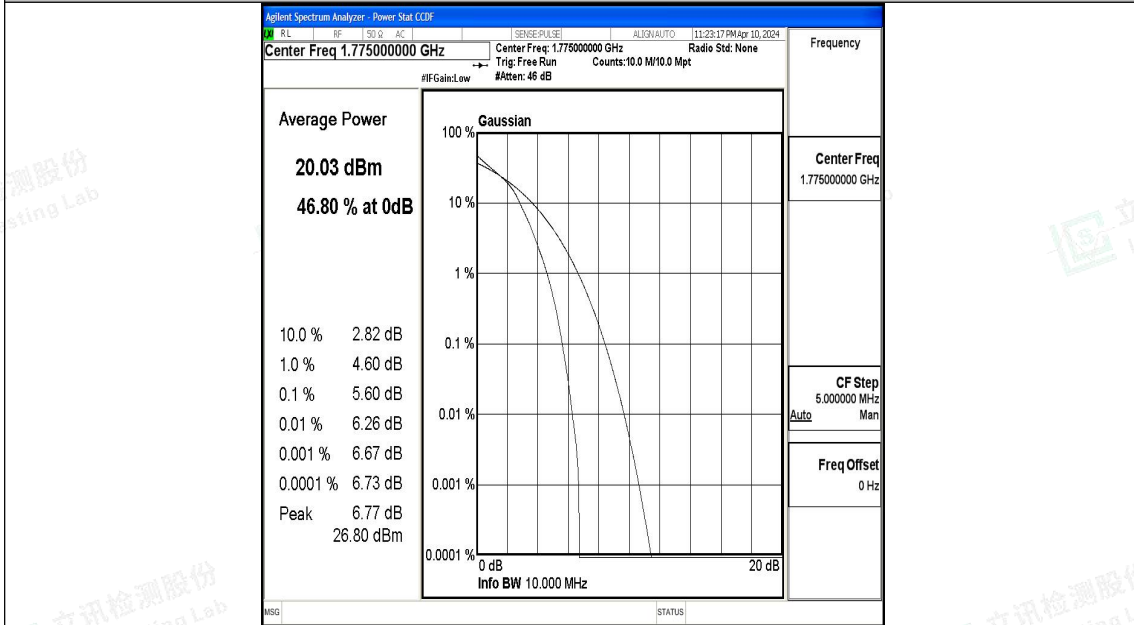

Band66-10MHz-QPSK-132622-50RB#0-PASS

Band66-10MHz-16QAM-132622-50RB#0-PASS

Band66-15MHz-QPSK-132047-1RB#0-PASS

Band66-15MHz-16QAM-132047-1RB#0-PASS

Band66-15MHz-QPSK-132322-1RB#0-PASS

Band66-15MHz-16QAM-132322-1RB#0-PASS