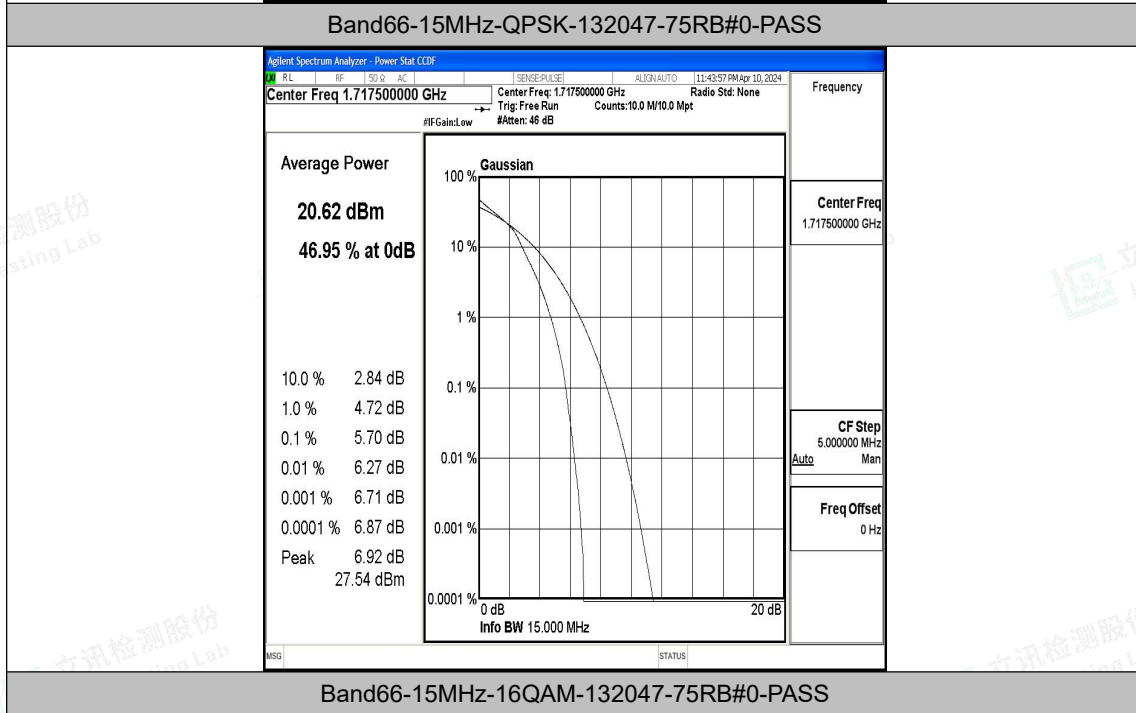

Band66-10MHz-QPSK-132622-50RB#0-PASS

Band66-10MHz-16QAM-132622-50RB#0-PASS

Band66-15MHz-QPSK-132047-1RB#0-PASS

Band66-15MHz-16QAM-132047-1RB#0-PASS

Band66-15MHz-QPSK-132322-1RB#0-PASS

Band66-15MHz-16QAM-132322-1RB#0-PASS