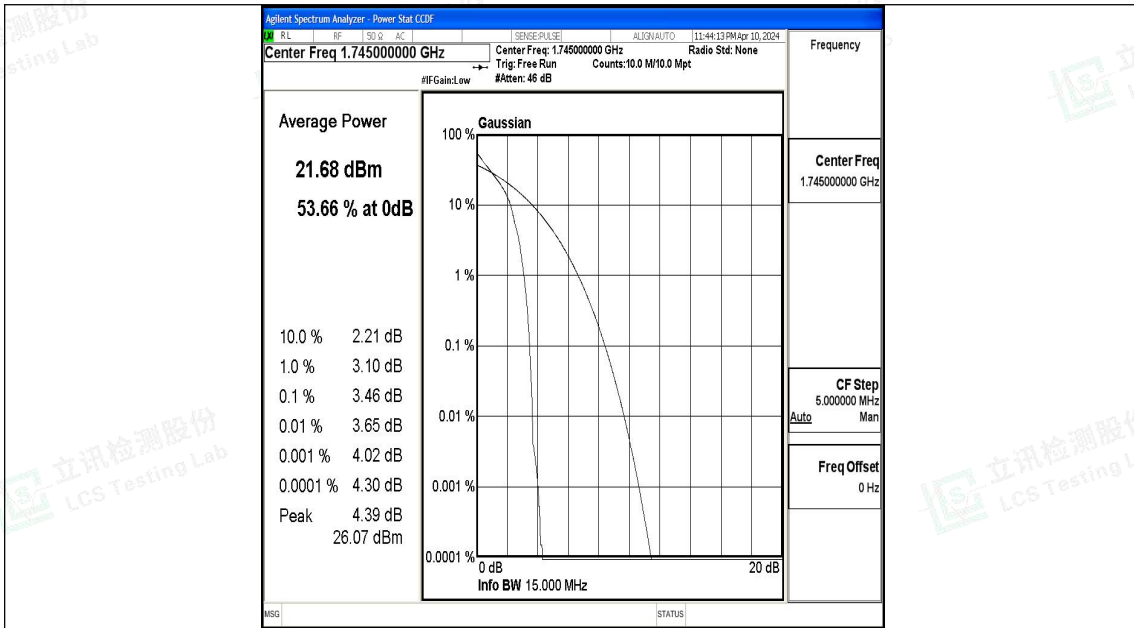

Band66-10MHz-QPSK-132622-50RB#0-PASS

Band66-10MHz-16QAM-132622-50RB#0-PASS

Band66-15MHz-QPSK-132047-1RB#0-PASS

Band66-15MHz-16QAM-132047-1RB#0-PASS

Band66-15MHz-QPSK-132322-1RB#0-PASS

Band66-15MHz-16QAM-132322-1RB#0-PASS