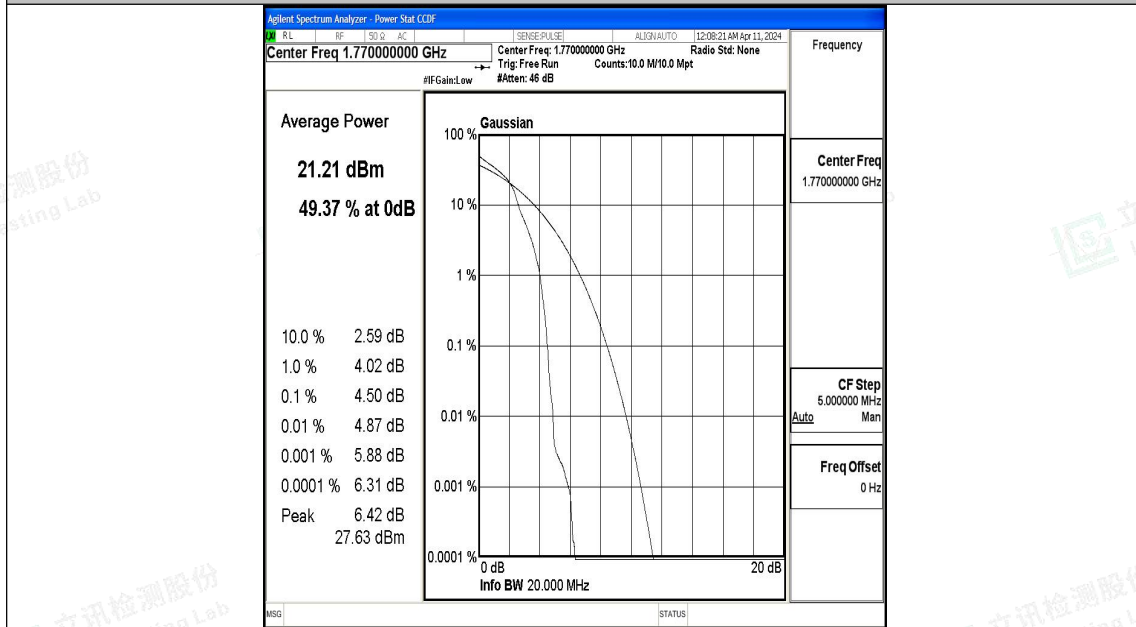

Band66-20MHz-16QAM-132572-1RB#0-PASS