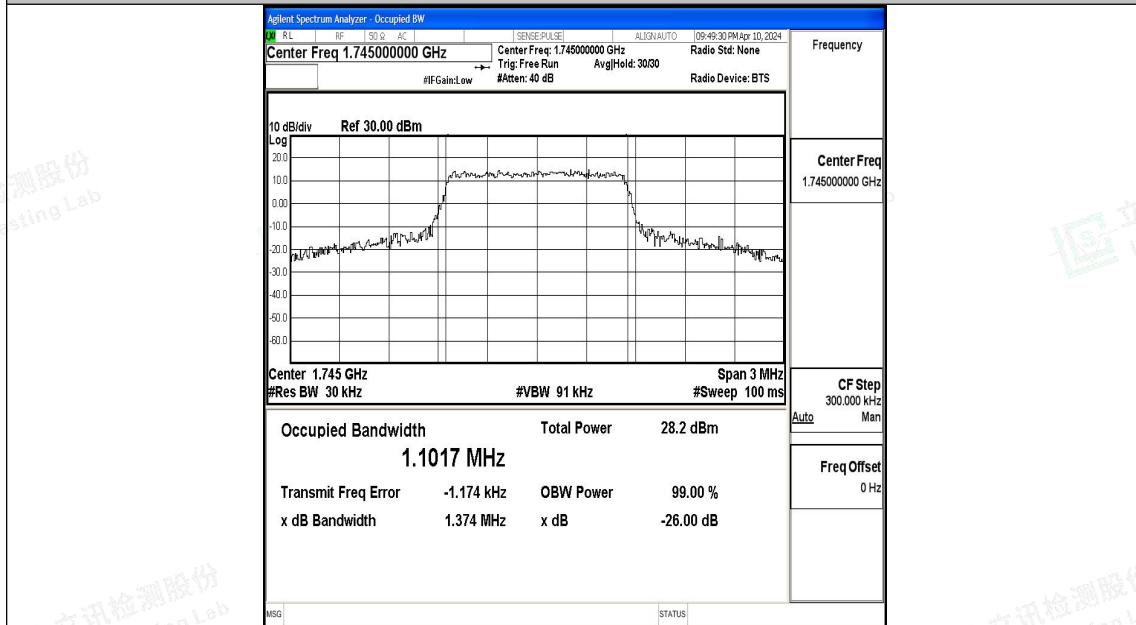

Test Graphs

Band66-1.4MHz-QPSK-131979-6RB#0-PASS

Band66-1.4MHz-16QAM-131979-6RB#0-PASS

Band66-1.4MHz-QPSK-132322-6RB#0-PASS

Band66-1.4MHz-16QAM-132322-6RB#0-PASS

Band66-1.4MHz-QPSK-132665-6RB#0-PASS

Band66-1.4MHz-16QAM-132665-6RB#0-PASS