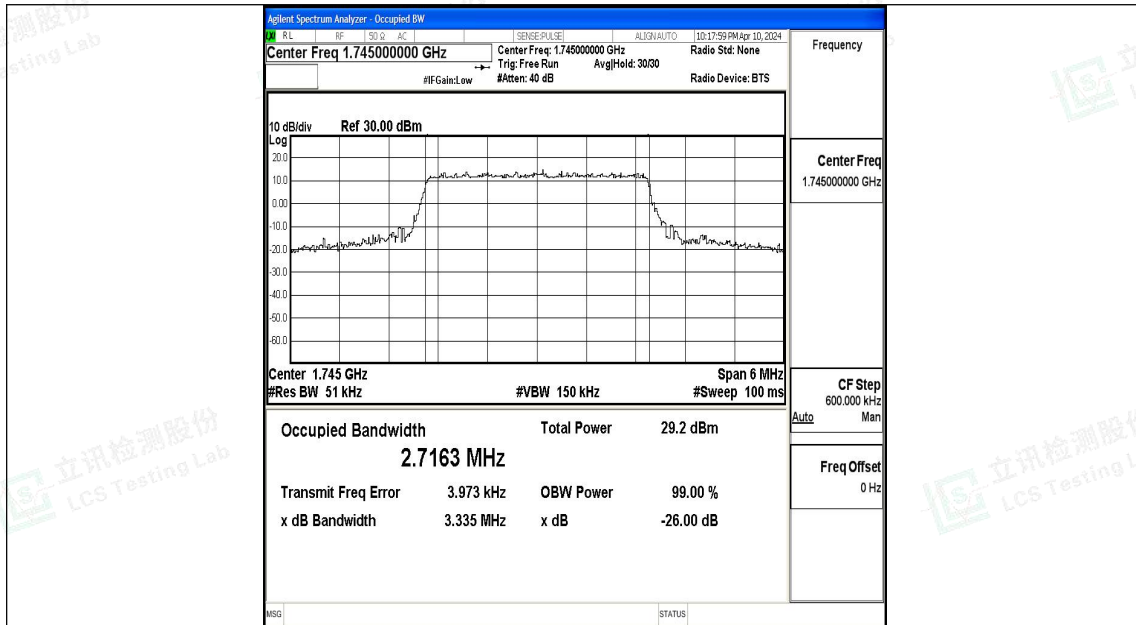

Band66-3MHz-QPSK-132322-15RB#0-PASS