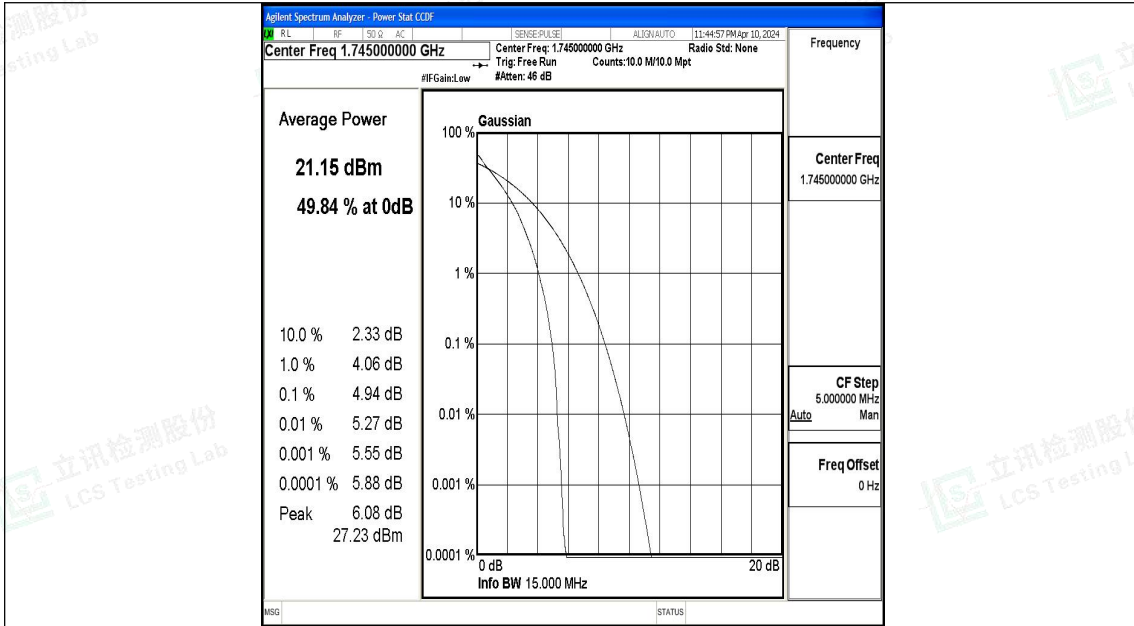

Band66-10MHz-QPSK-132622-50RB#0-PASS

Band66-10MHz-16QAM-132622-50RB#0-PASS

Band66-15MHz-QPSK-132047-1RB#0-PASS

Band66-15MHz-16QAM-132047-1RB#0-PASS

Band66-15MHz-QPSK-132322-1RB#0-PASS

Band66-15MHz-16QAM-132322-1RB#0-PASS