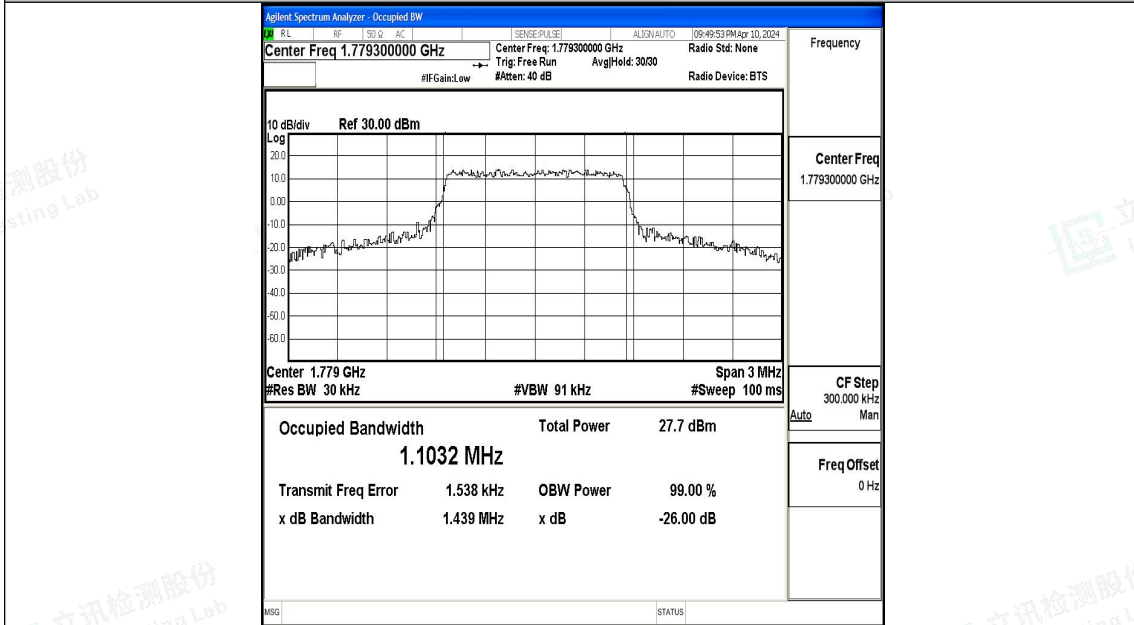

Test Graphs

Band66-1.4MHz-QPSK-131979-6RB#0-PASS

Band66-1.4MHz-16QAM-131979-6RB#0-PASS

Band66-1.4MHz-QPSK-132322-6RB#0-PASS

Band66-1.4MHz-16QAM-132322-6RB#0-PASS

Band66-1.4MHz-QPSK-132665-6RB#0-PASS

Band66-1.4MHz-16QAM-132665-6RB#0-PASS