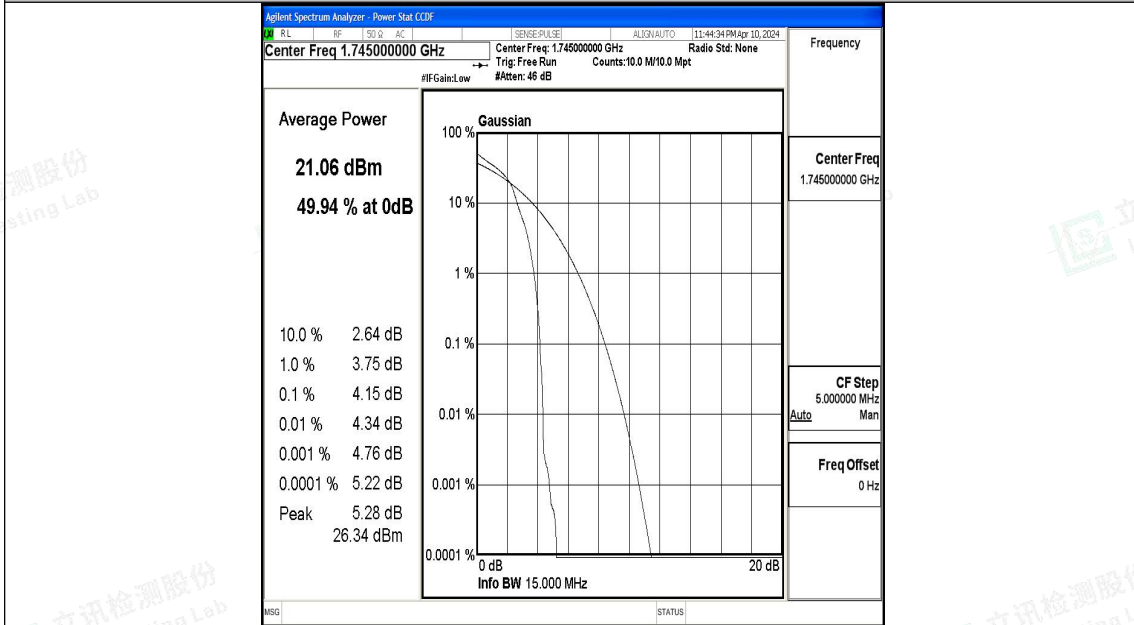

Band66-10MHz-QPSK-132622-50RB#0-PASS

Band66-10MHz-16QAM-132622-50RB#0-PASS

Band66-15MHz-QPSK-132047-1RB#0-PASS

Band66-15MHz-16QAM-132047-1RB#0-PASS

Band66-15MHz-QPSK-132322-1RB#0-PASS

Band66-15MHz-16QAM-132322-1RB#0-PASS