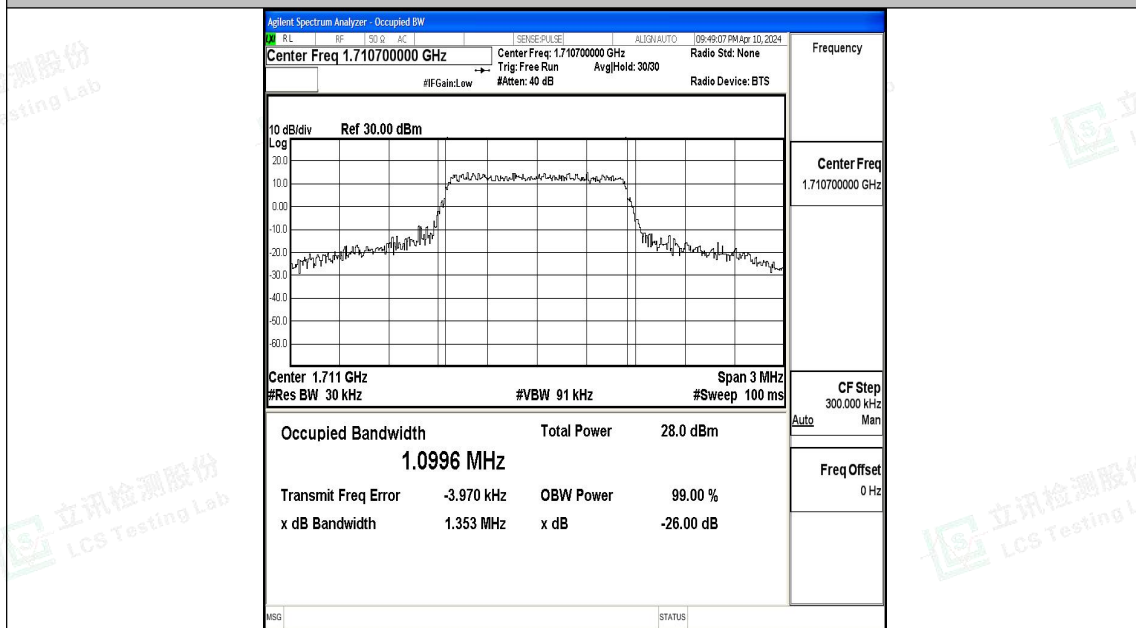

Band66-1.4MHz-16QAM-131979-6RB#0-PASS