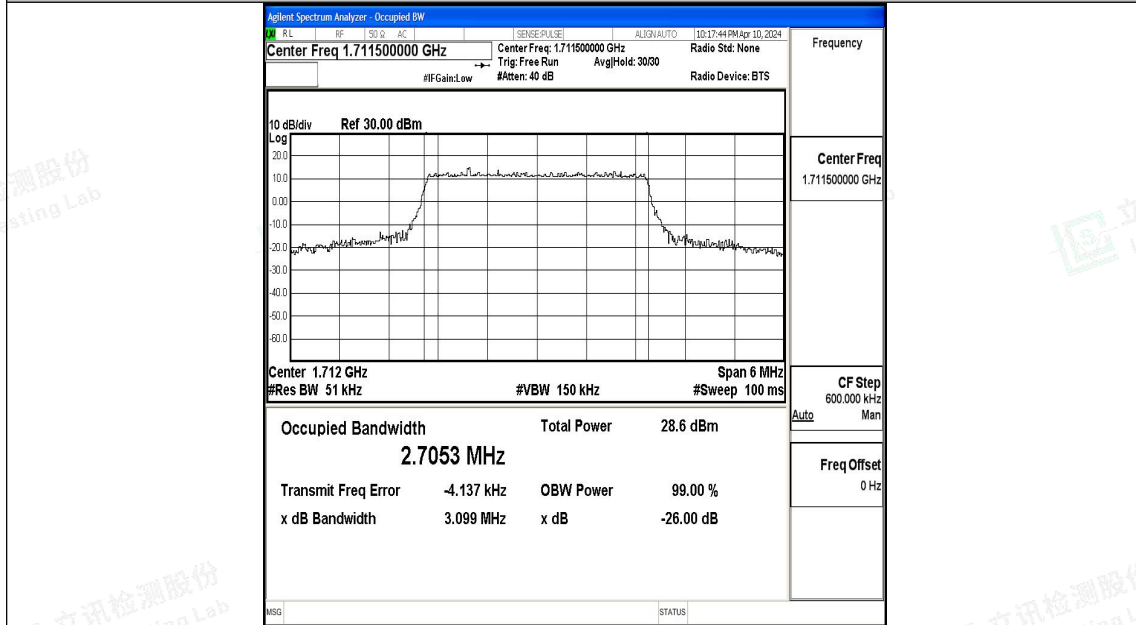

Band66-3MHz-16QAM-131987-15RB#0-PASS