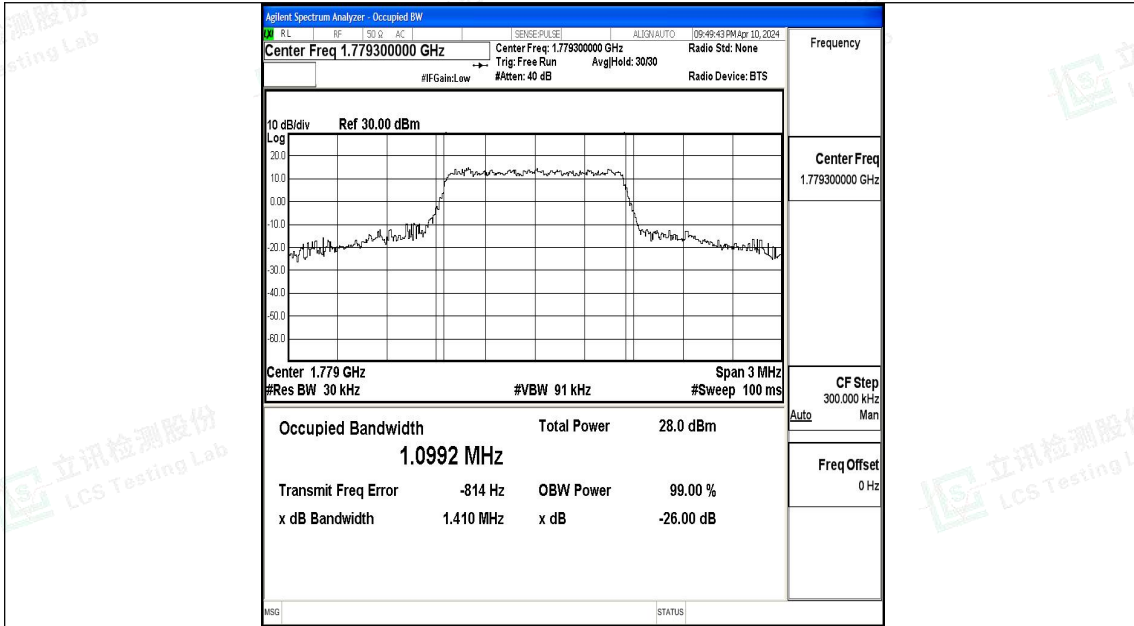

Test Graphs

Band66-1.4MHz-QPSK-131979-6RB#0-PASS

Band66-1.4MHz-16QAM-131979-6RB#0-PASS

Band66-1.4MHz-QPSK-132322-6RB#0-PASS

Band66-1.4MHz-16QAM-132322-6RB#0-PASS

Band66-1.4MHz-QPSK-132665-6RB#0-PASS

Band66-1.4MHz-16QAM-132665-6RB#0-PASS