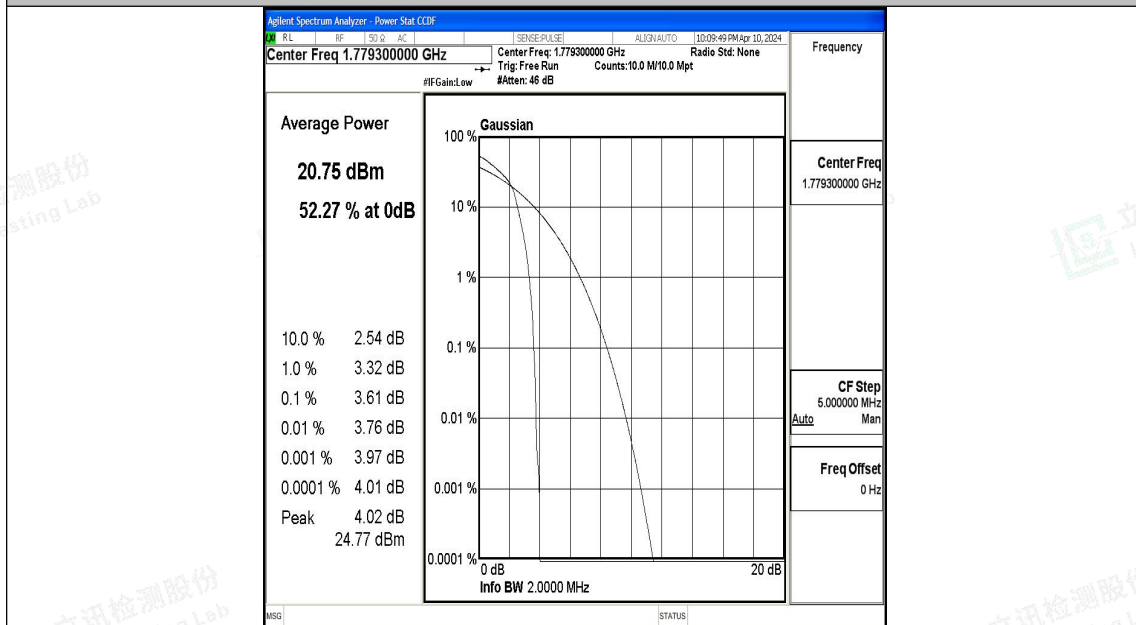

Band66-1.4MHz-QPSK-132665-1RB#0-PASS

Band66-1.4MHz-16QAM-132665-1RB#0-PASS