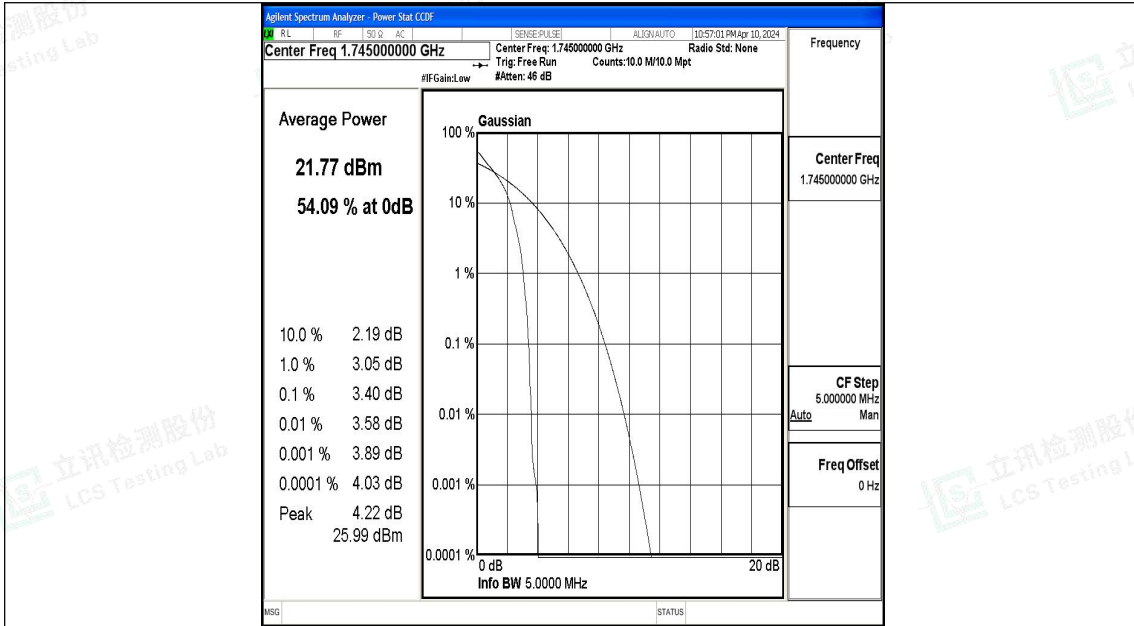

Band66-5MHz-QPSK-131997-1RB#0-PASS

Band66-5MHz-16QAM-131997-1RB#0-PASS

Band66-5MHz-QPSK-131997-25RB#0-PASS

Band66-5MHz-16QAM-131997-25RB#0-PASS

Band66-5MHz-QPSK-132322-1RB#0-PASS

Band66-5MHz-16QAM-132322-1RB#0-PASS