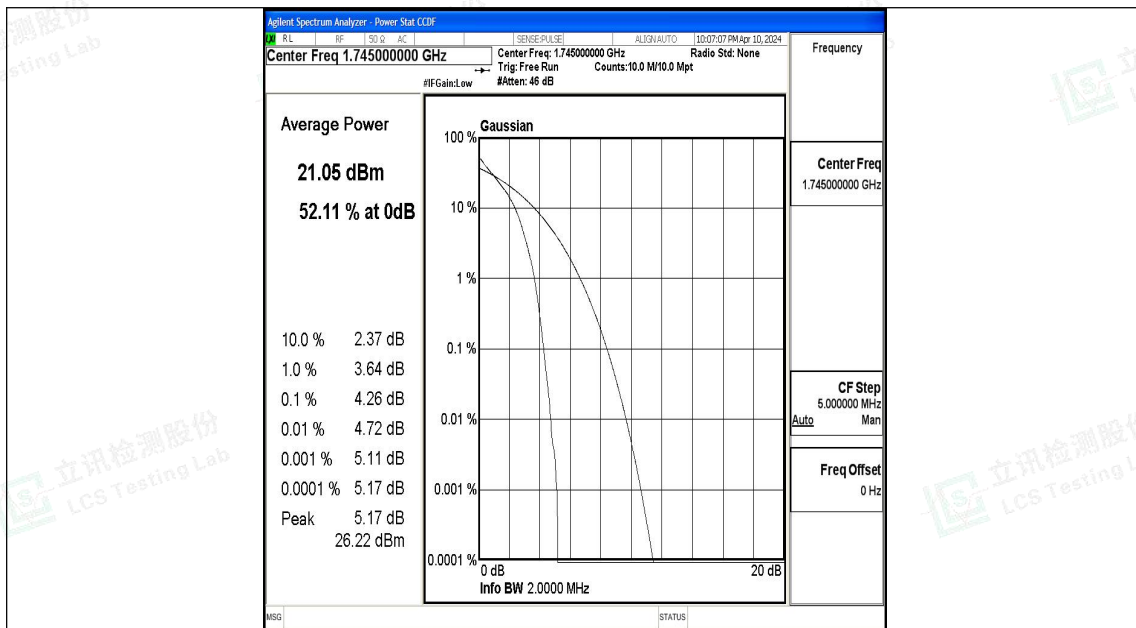

Test Graphs

Band66-1.4MHz-QPSK-131979-6RB#0-PASS

Band66-1.4MHz-16QAM-131979-6RB#0-PASS

Band66-1.4MHz-QPSK-132322-1RB#0-PASS

Band66-1.4MHz-16QAM-132322-1RB#0-PASS

Band66-1.4MHz-QPSK-132322-6RB#0-PASS

Band66-1.4MHz-16QAM-132322-6RB#0-PASS