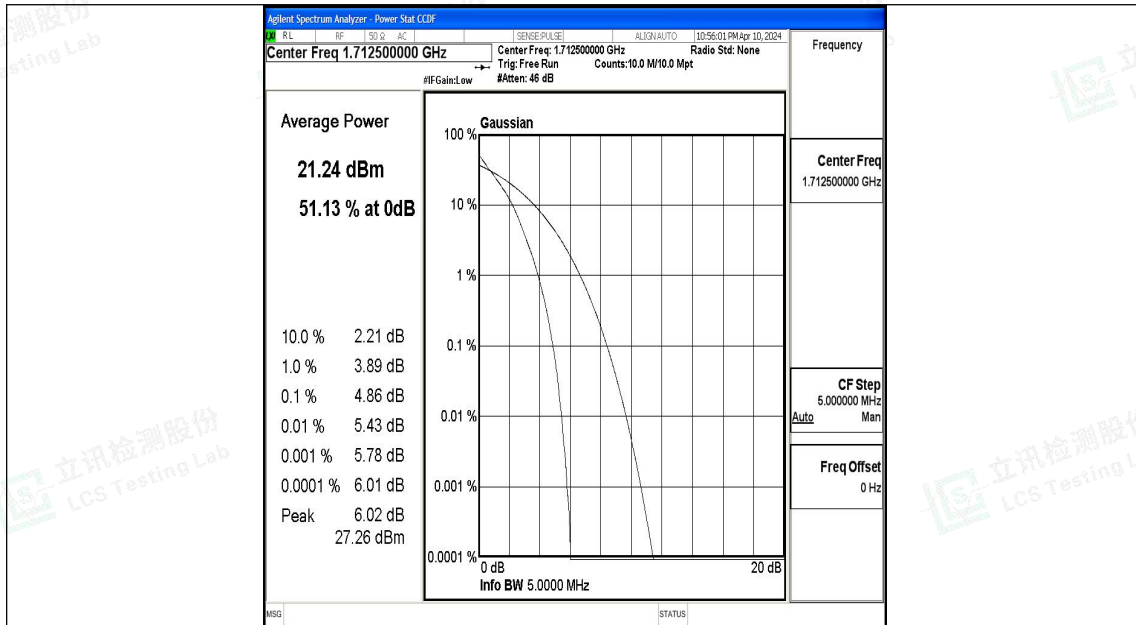

Band66-5MHz-16QAM-131997-1RB#0-PASS

Band66-5MHz-QPSK-131997-25RB#0-PASS