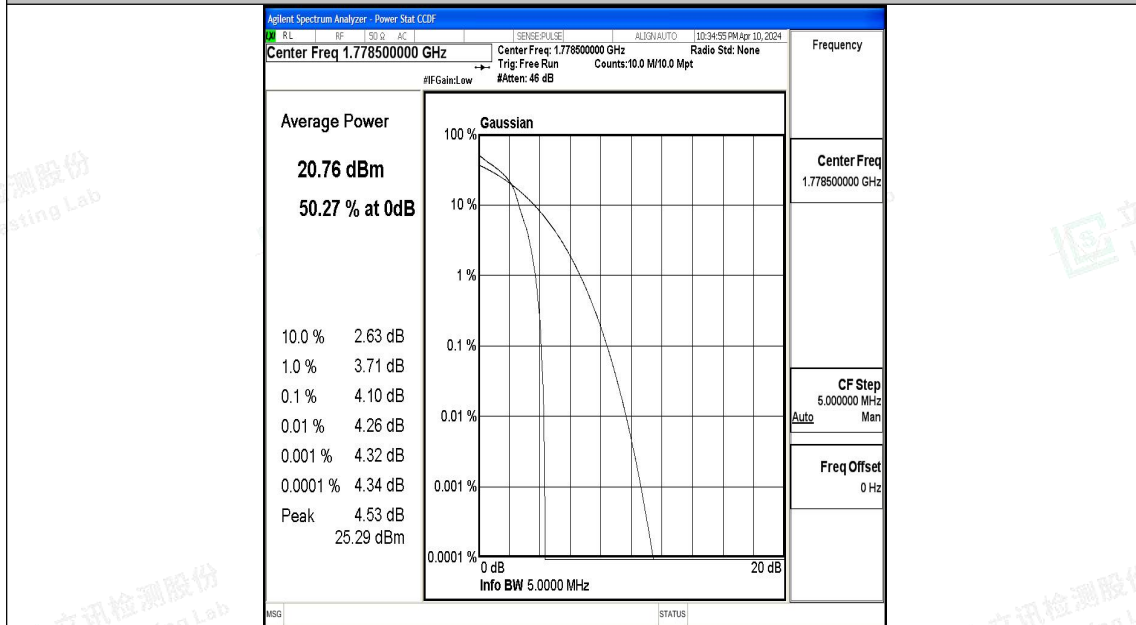

Band66-3MHz-QPSK-132657-1RB#0-PASS

Band66-3MHz-16QAM-132657-1RB#0-PASS