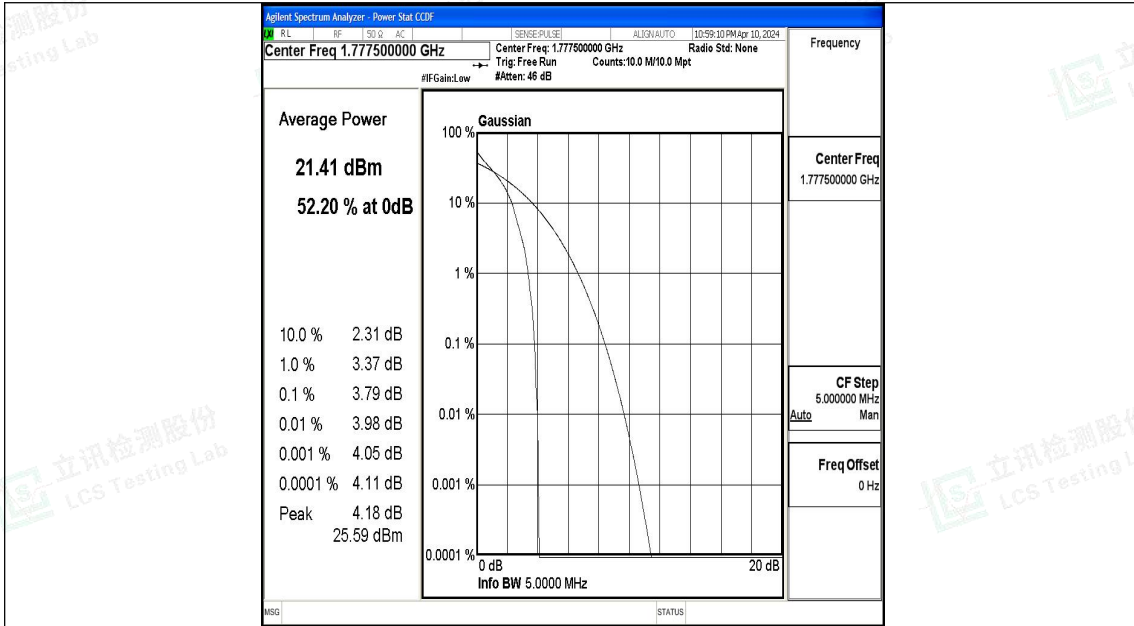

Band66-5MHz-16QAM-132322-25RB#0-PASS

Band66-5MHz-QPSK-132647-1RB#0-PASS