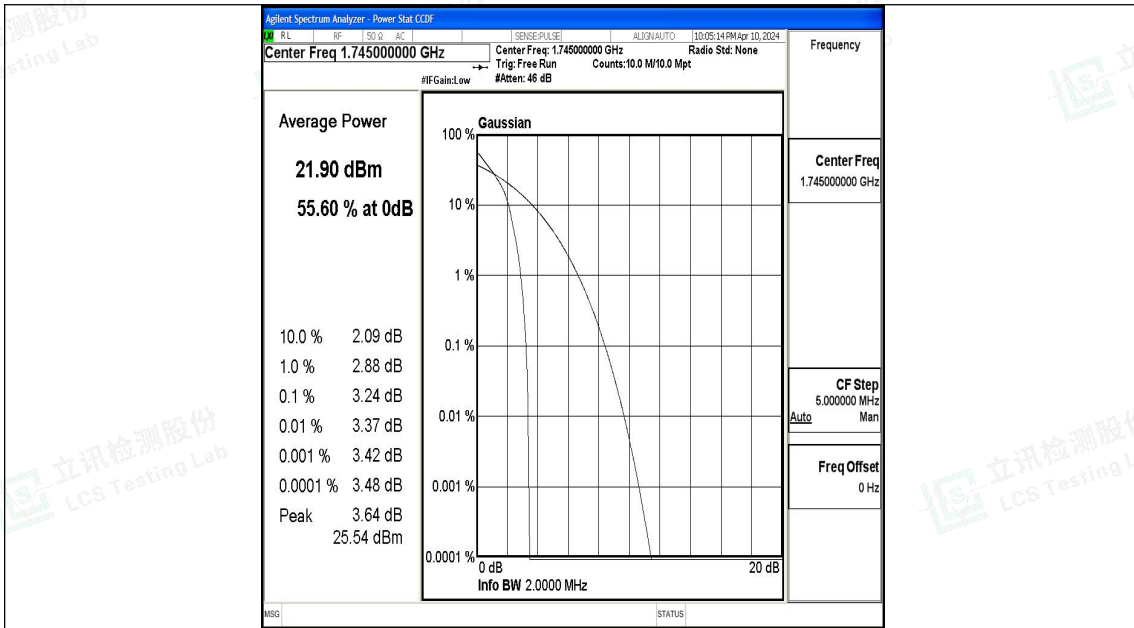

Test Graphs

Band66-1.4MHz-QPSK-131979-6RB#0-PASS

Band66-1.4MHz-16QAM-131979-6RB#0-PASS

Band66-1.4MHz-QPSK-132322-1RB#0-PASS

Band66-1.4MHz-16QAM-132322-1RB#0-PASS

Band66-1.4MHz-QPSK-132322-6RB#0-PASS

Band66-1.4MHz-16QAM-132322-6RB#0-PASS