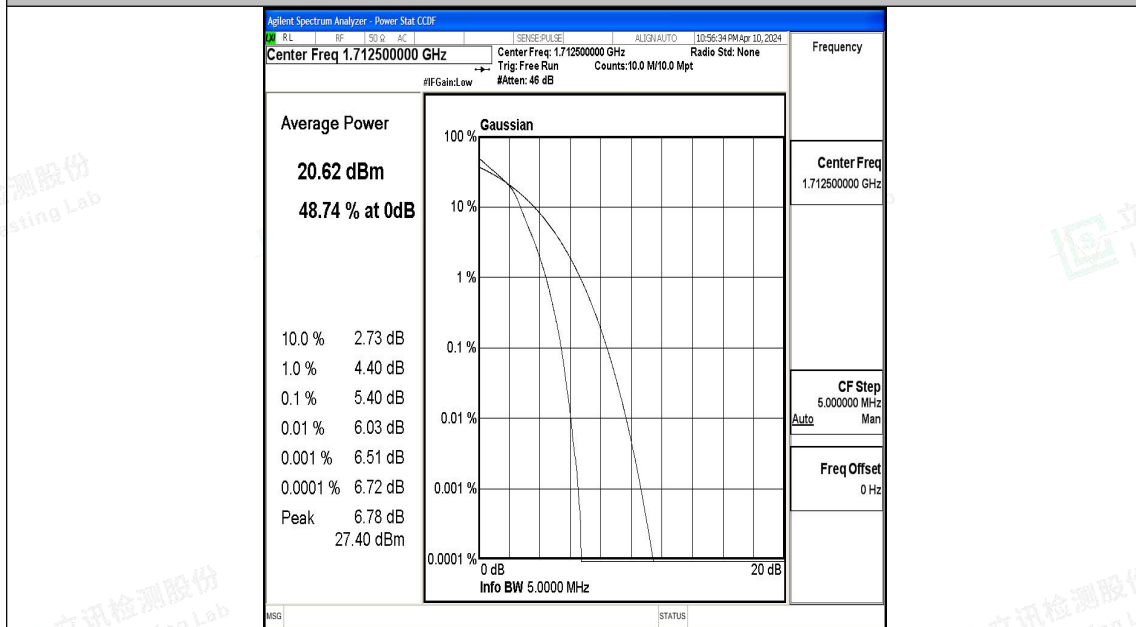

Band66-5MHz-QPSK-131997-1RB#0-PASS

Band66-5MHz-16QAM-131997-1RB#0-PASS

Band66-5MHz-QPSK-131997-25RB#0-PASS

Band66-5MHz-16QAM-131997-25RB#0-PASS

Band66-5MHz-QPSK-132322-1RB#0-PASS

Band66-5MHz-16QAM-132322-1RB#0-PASS