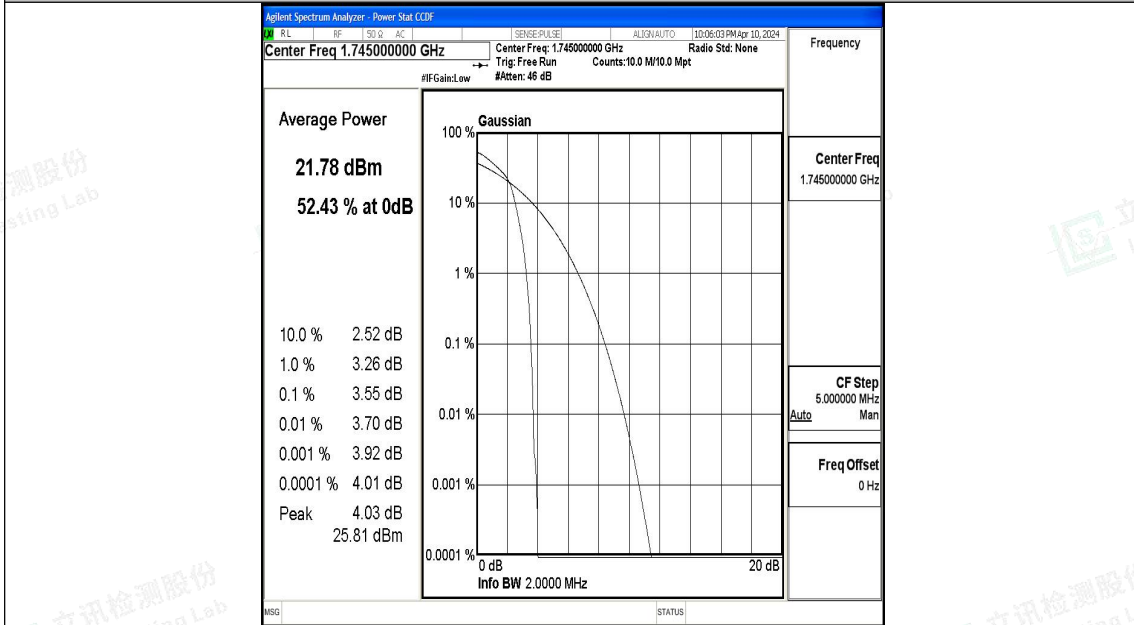

Test Graphs

Band66-1.4MHz-QPSK-131979-6RB#0-PASS

Band66-1.4MHz-16QAM-131979-6RB#0-PASS

Band66-1.4MHz-QPSK-132322-1RB#0-PASS

Band66-1.4MHz-16QAM-132322-1RB#0-PASS

Band66-1.4MHz-QPSK-132322-6RB#0-PASS

Band66-1.4MHz-16QAM-132322-6RB#0-PASS