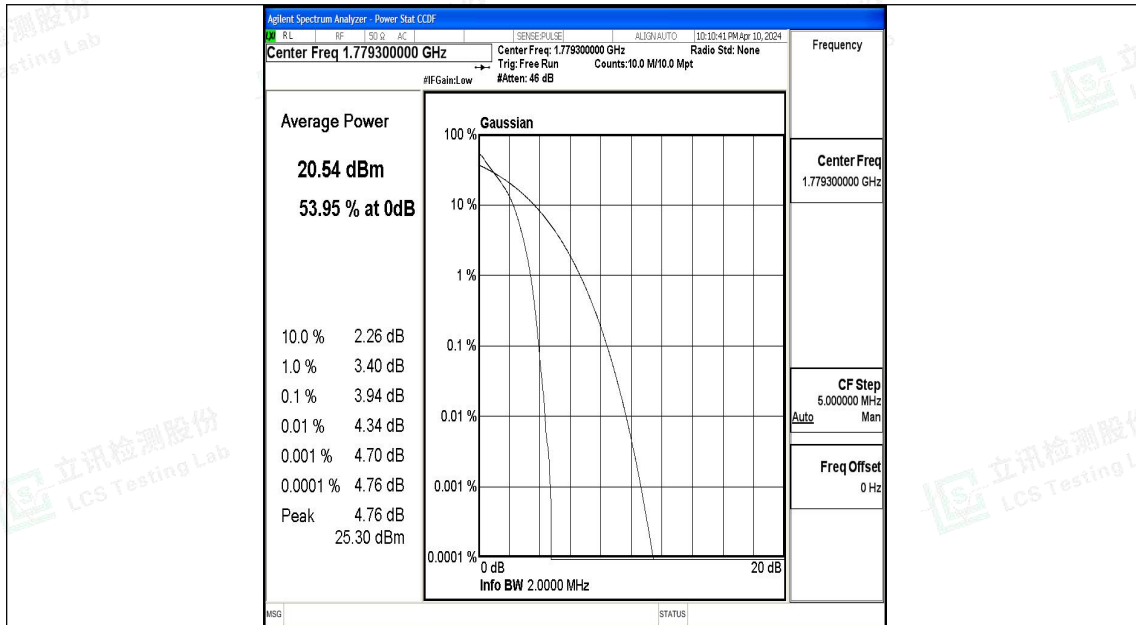

Band66-1.4MHz-16QAM-132665-1RB#0-PASS

Band66-1.4MHz-QPSK-132665-6RB#0-PASS