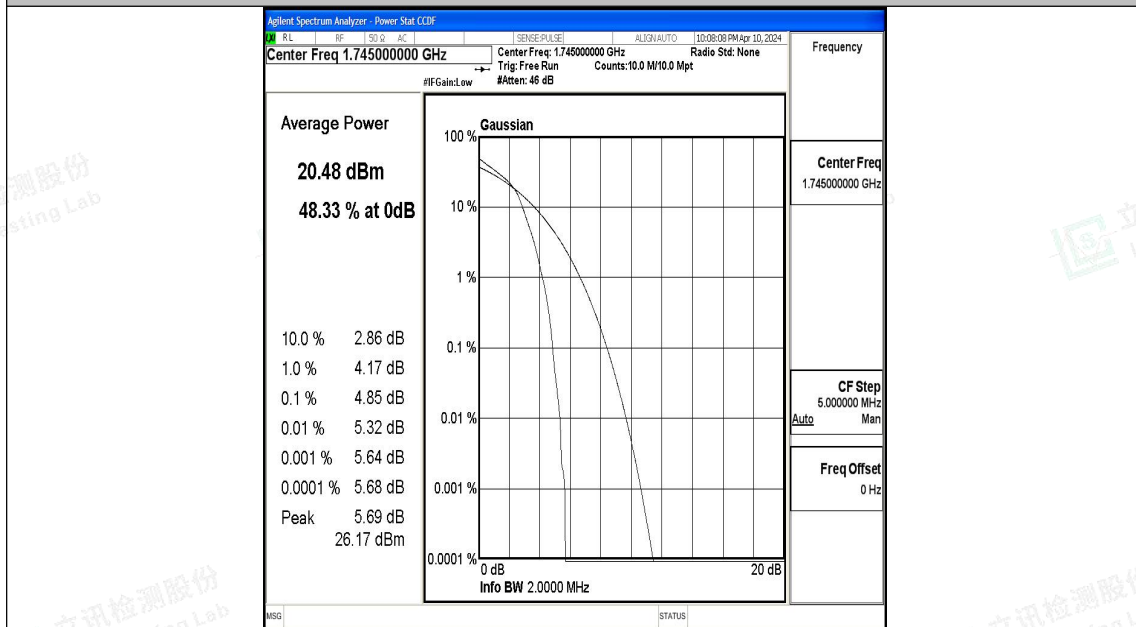

Test Graphs

Band66-1.4MHz-QPSK-131979-6RB#0-PASS

Band66-1.4MHz-16QAM-131979-6RB#0-PASS

Band66-1.4MHz-QPSK-132322-1RB#0-PASS

Band66-1.4MHz-16QAM-132322-1RB#0-PASS

Band66-1.4MHz-QPSK-132322-6RB#0-PASS

Band66-1.4MHz-16QAM-132322-6RB#0-PASS