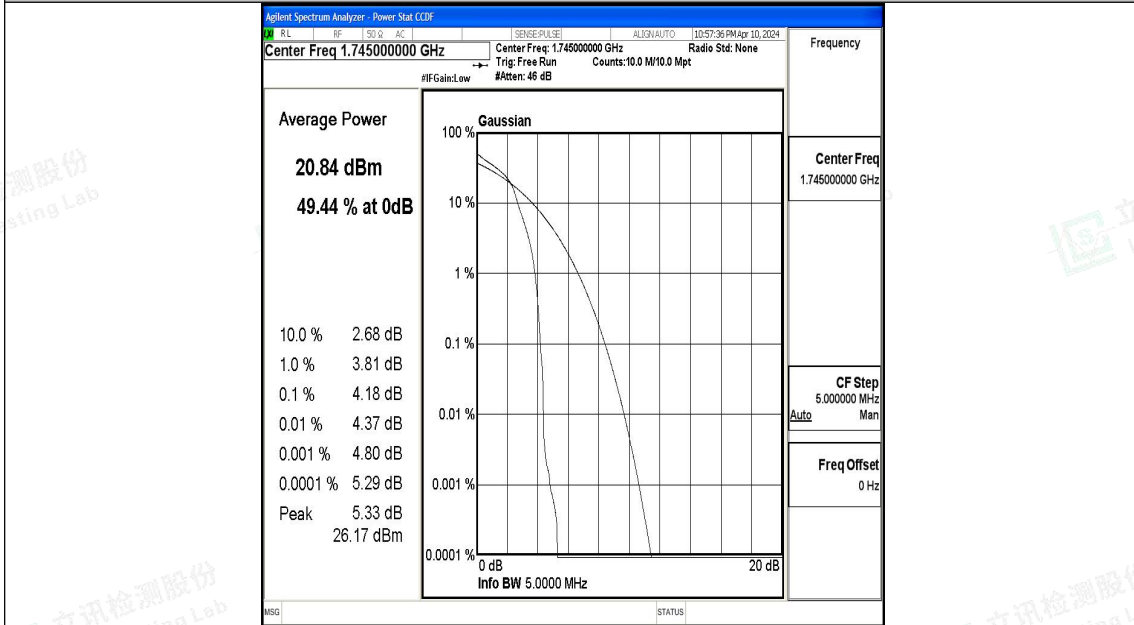

Band66-5MHz-QPSK-131997-1RB#0-PASS

Band66-5MHz-16QAM-131997-1RB#0-PASS

Band66-5MHz-QPSK-131997-25RB#0-PASS

Band66-5MHz-16QAM-131997-25RB#0-PASS

Band66-5MHz-QPSK-132322-1RB#0-PASS

Band66-5MHz-16QAM-132322-1RB#0-PASS