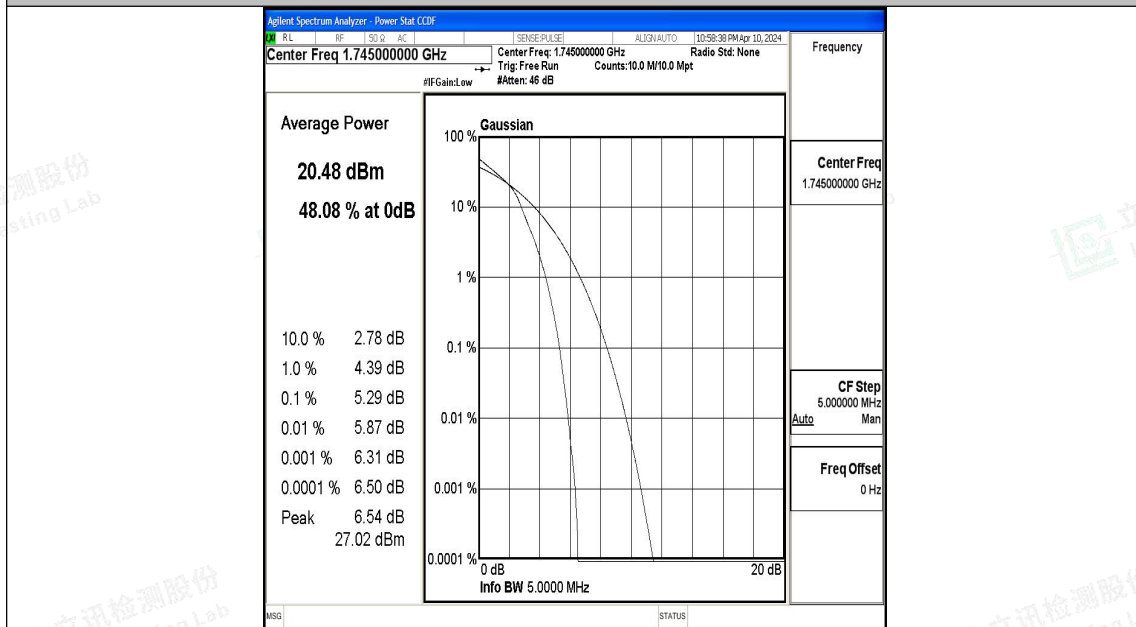

Band66-5MHz-QPSK-132322-25RB#0-PASS

Band66-5MHz-16QAM-132322-25RB#0-PASS