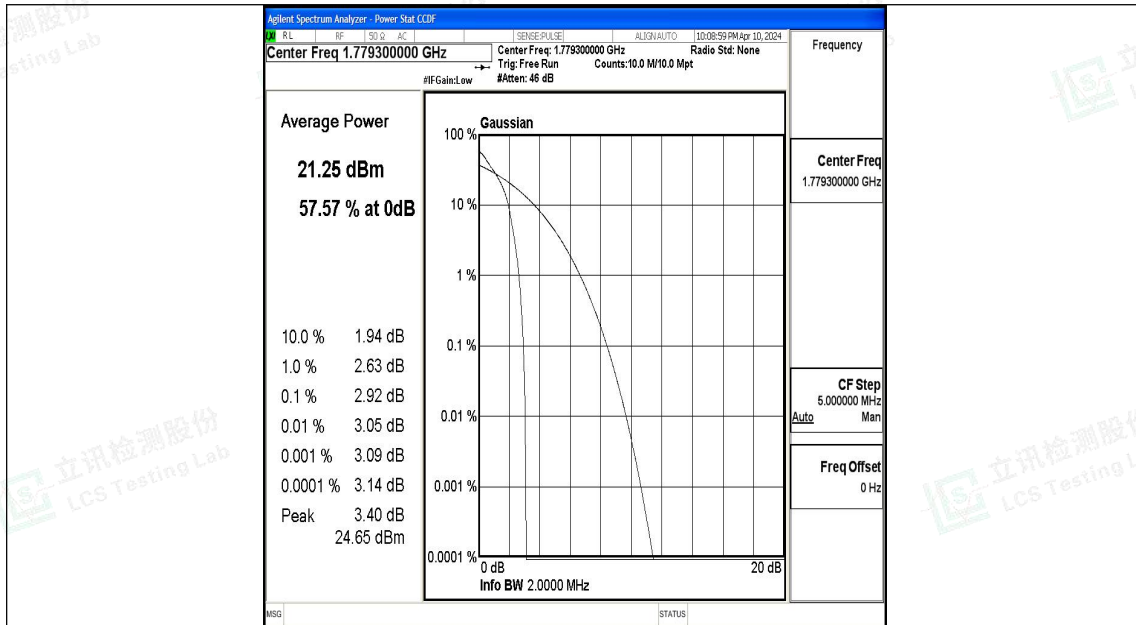

Test Graphs

Band66-1.4MHz-QPSK-131979-6RB#0-PASS

Band66-1.4MHz-16QAM-131979-6RB#0-PASS

Band66-1.4MHz-QPSK-132322-1RB#0-PASS

Band66-1.4MHz-16QAM-132322-1RB#0-PASS

Band66-1.4MHz-QPSK-132322-6RB#0-PASS

Band66-1.4MHz-16QAM-132322-6RB#0-PASS