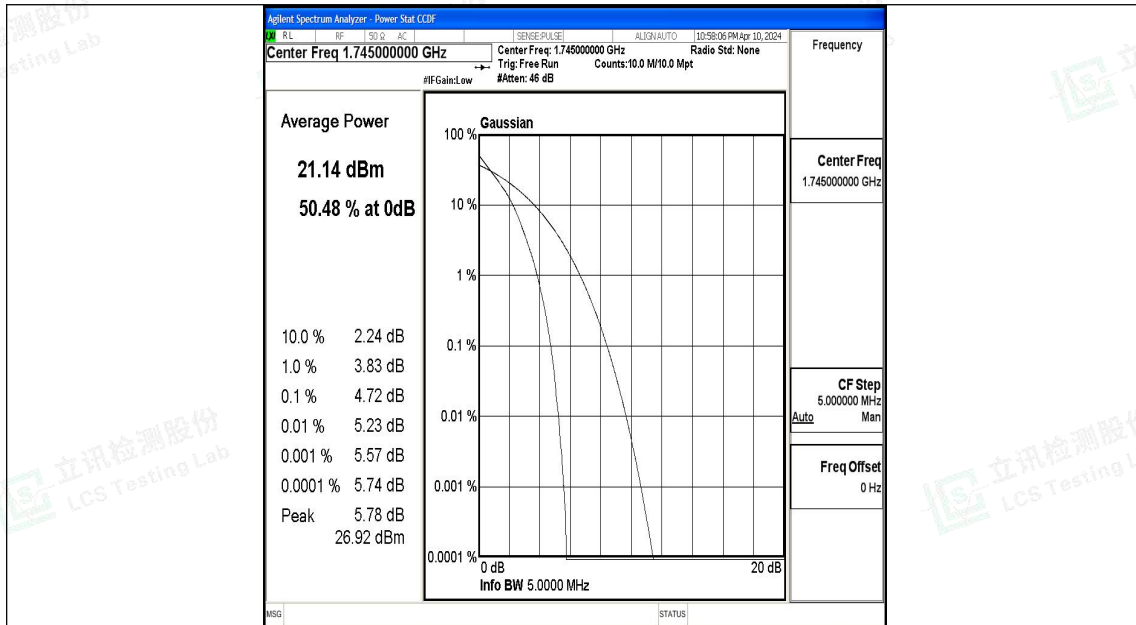

Band66-5MHz-QPSK-131997-1RB#0-PASS

Band66-5MHz-16QAM-131997-1RB#0-PASS

Band66-5MHz-QPSK-131997-25RB#0-PASS

Band66-5MHz-16QAM-131997-25RB#0-PASS

Band66-5MHz-QPSK-132322-1RB#0-PASS

Band66-5MHz-16QAM-132322-1RB#0-PASS