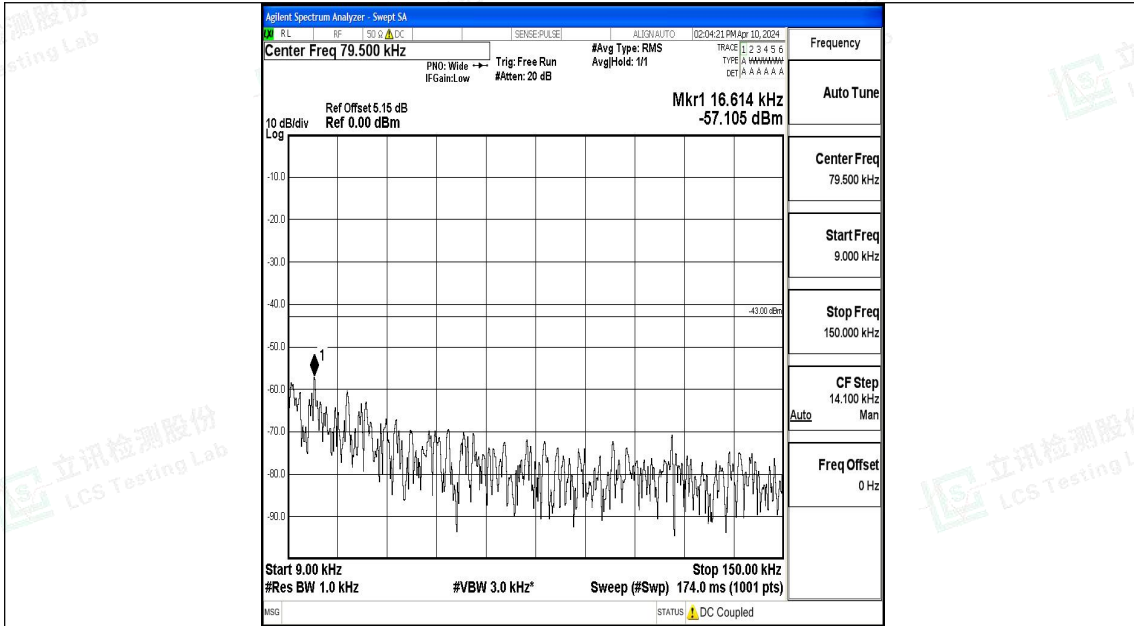

Band4_3MHz_16QAM_19965_1RB#0_3000~20000_3000~20000

Band4_3MHz_QPSK_20175_1RB#0_0.009~0.15_0.009~0.15