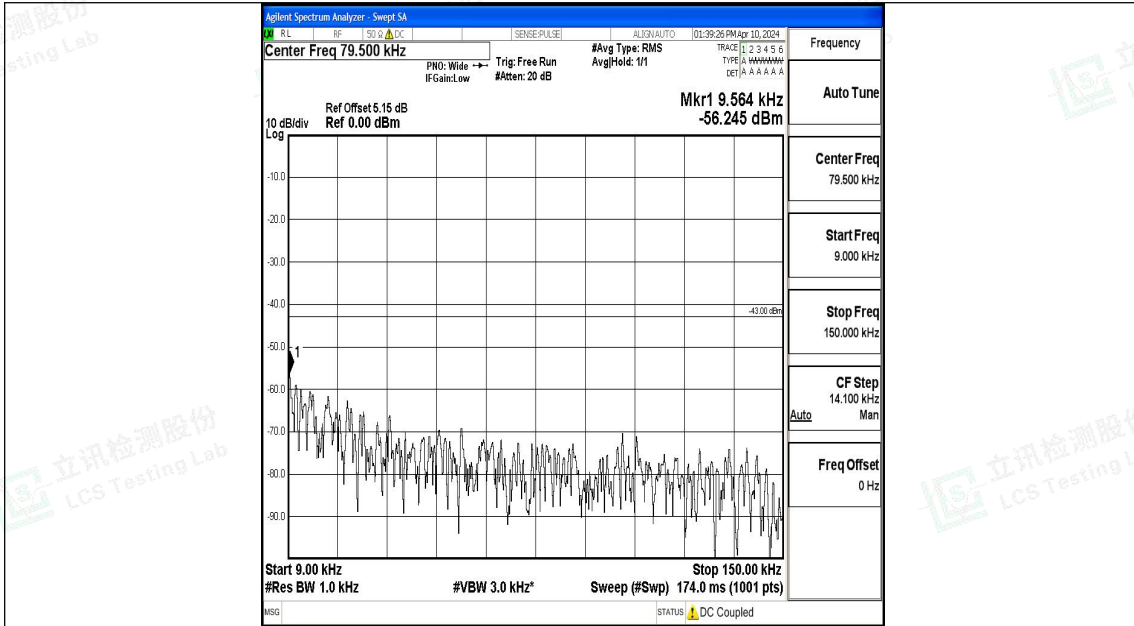

Band4_1.4MHz_16QAM_20175_1RB#0_3000~20000_3000~20000

Band4_1.4MHz_QPSK_20393_1RB#0_0.009~0.15_0.009~0.15