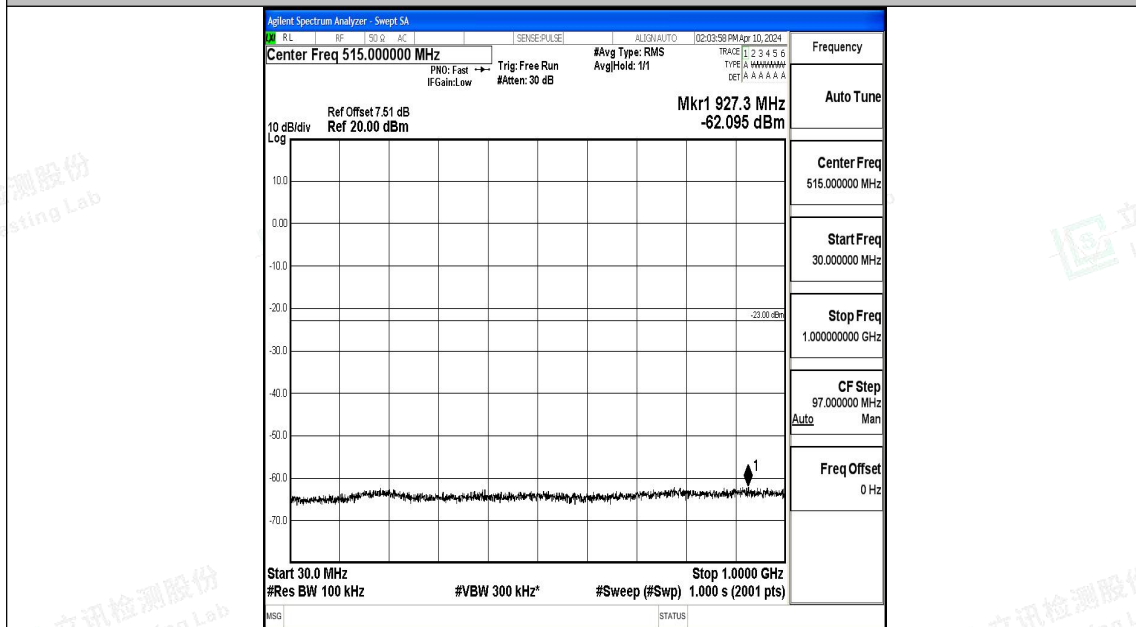

Band4_3MHz_QPSK_19965_1RB#0_3000~20000_3000~20000

Band4_3MHz_16QAM_19965_1RB#0_0.009~0.15_0.009~0.15

Band4_3MHz_16QAM_19965_1RB#0_0.15~30_0.15~30

Band4_3MHz_16QAM_19965_1RB#0_30~1000_30~1000

Band4_3MHz_16QAM_19965_1RB#0_1000~3000_1000~3000