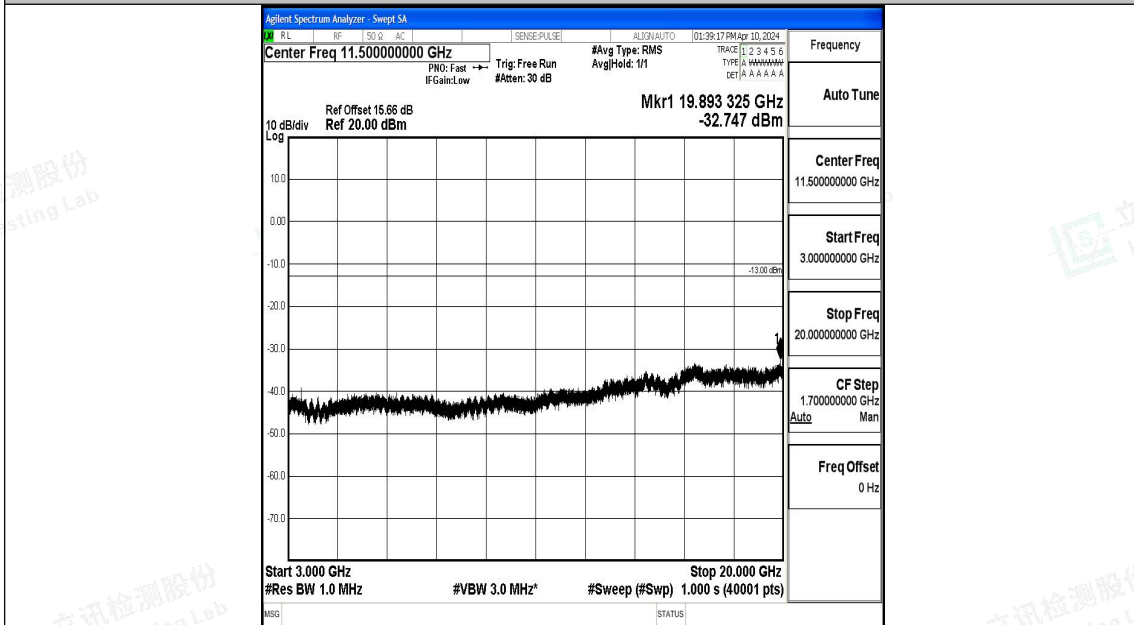

Band4_1.4MHz_QPSK_20175_1RB#0_3000~20000_3000~20000

Band4_1.4MHz_16QAM_20175_1RB#0_0.009~0.15_0.009~0.15

Band4_1.4MHz_16QAM_20175_1RB#0_0.15~30_0.15~30

Band4_1.4MHz_16QAM_20175_1RB#0_30~1000_30~1000

Band4_1.4MHz_16QAM_20175_1RB#0_1000~3000_1000~3000