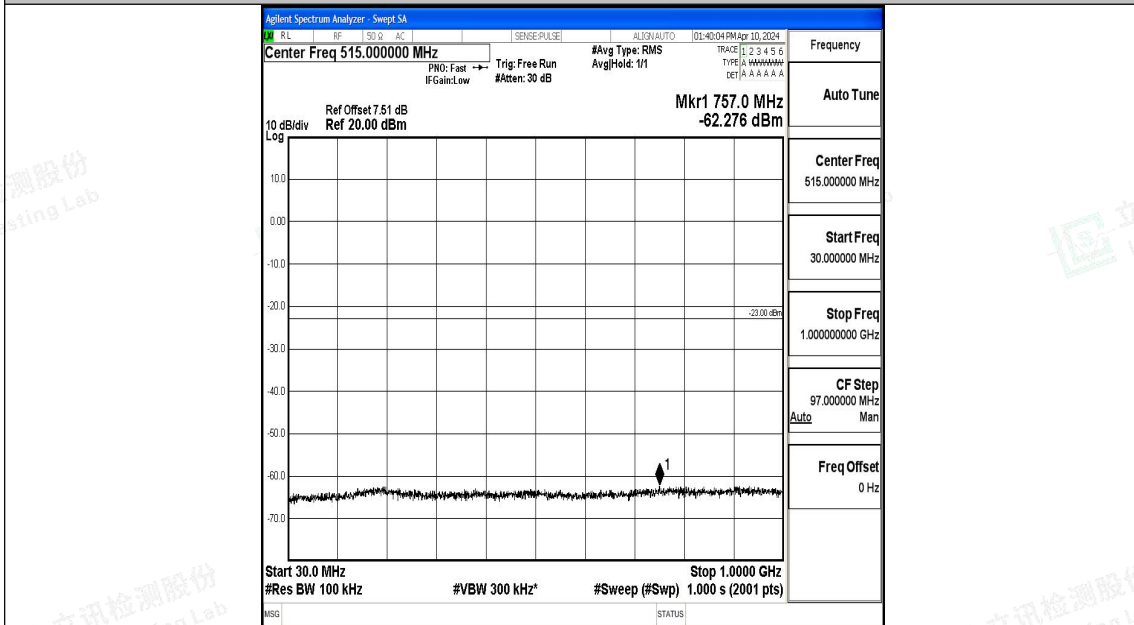

Band4_1.4MHz_QPSK_20393_1RB#0_3000~20000_3000~20000

Band4_1.4MHz_16QAM_20393_1RB#0_0.009~0.15_0.009~0.15

Band4_1.4MHz_16QAM_20393_1RB#0_0.15~30_0.15~30

Band4_1.4MHz_16QAM_20393_1RB#0_30~1000_30~1000

Band4_1.4MHz_16QAM_20393_1RB#0_1000~3000_1000~3000