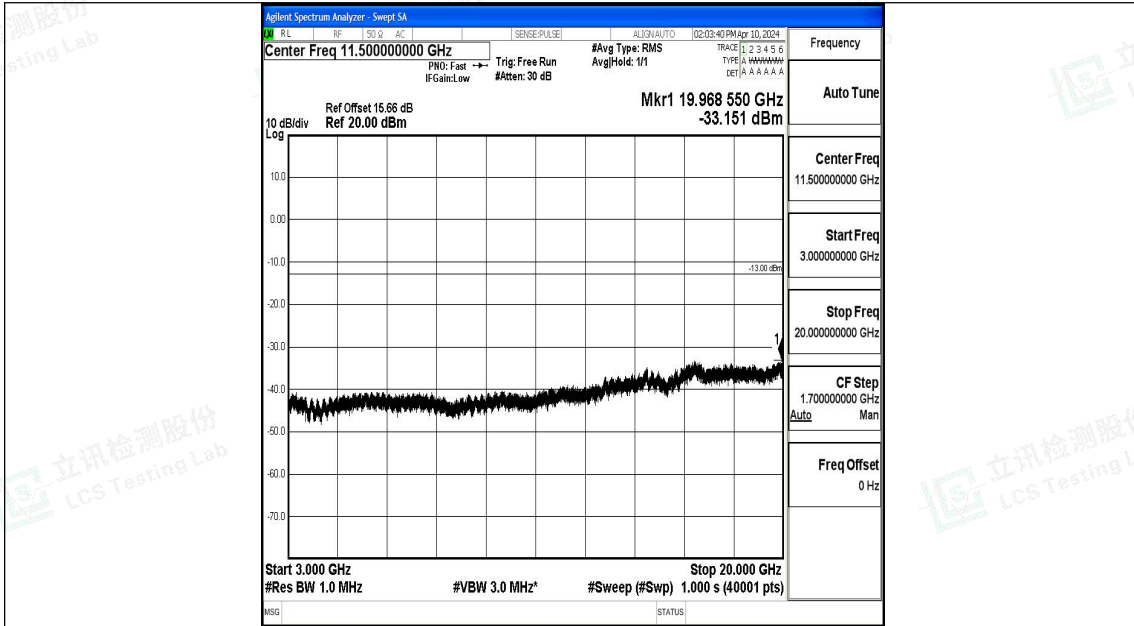

Band4_1.4MHz_16QAM_20393_1RB#0_3000~20000_3000~20000

Band4_3MHz_QPSK_19965_1RB#0_0.009~0.15_0.009~0.15

Band4_3MHz_QPSK_19965_1RB#0_0.15~30_0.15~30

Band4_3MHz_QPSK_19965_1RB#0_30~1000_30~1000

Band4_3MHz_QPSK_19965_1RB#0_1000~3000_1000~3000