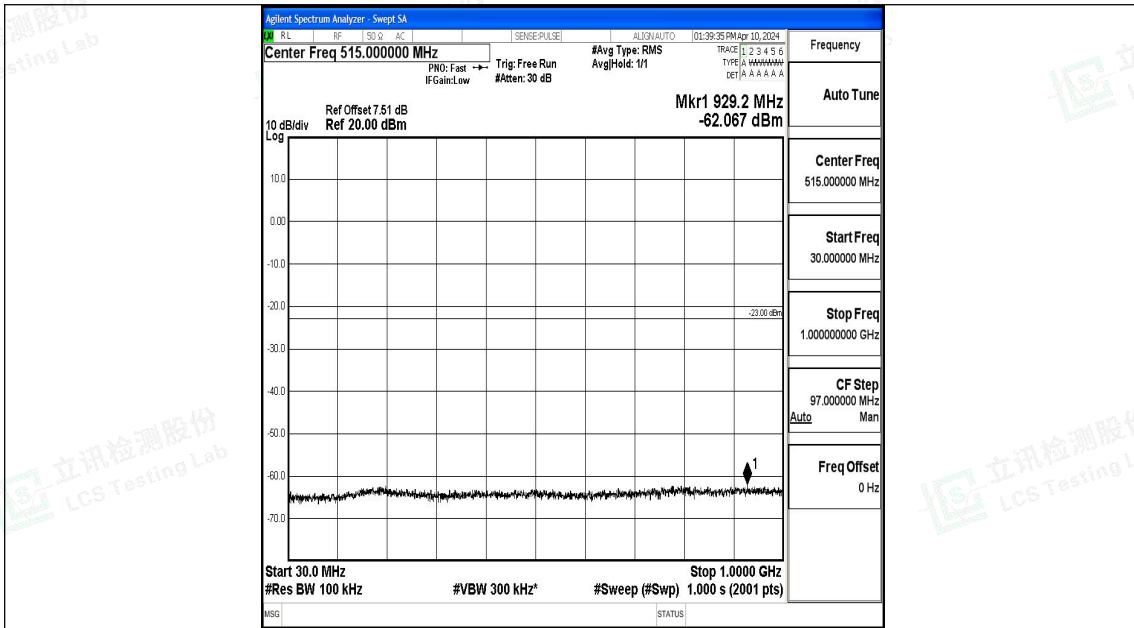

Band4_1.4MHz_16QAM_20175_1RB#0_3000~20000_3000~20000

Band4_1.4MHz_QPSK_20393_1RB#0_0.009~0.15_0.009~0.15

Band4_1.4MHz_QPSK_20393_1RB#0_0.15~30_0.15~30

Band4_1.4MHz_QPSK_20393_1RB#0_30~1000_30~1000

Band4_1.4MHz_QPSK_20393_1RB#0_1000~3000_1000~3000