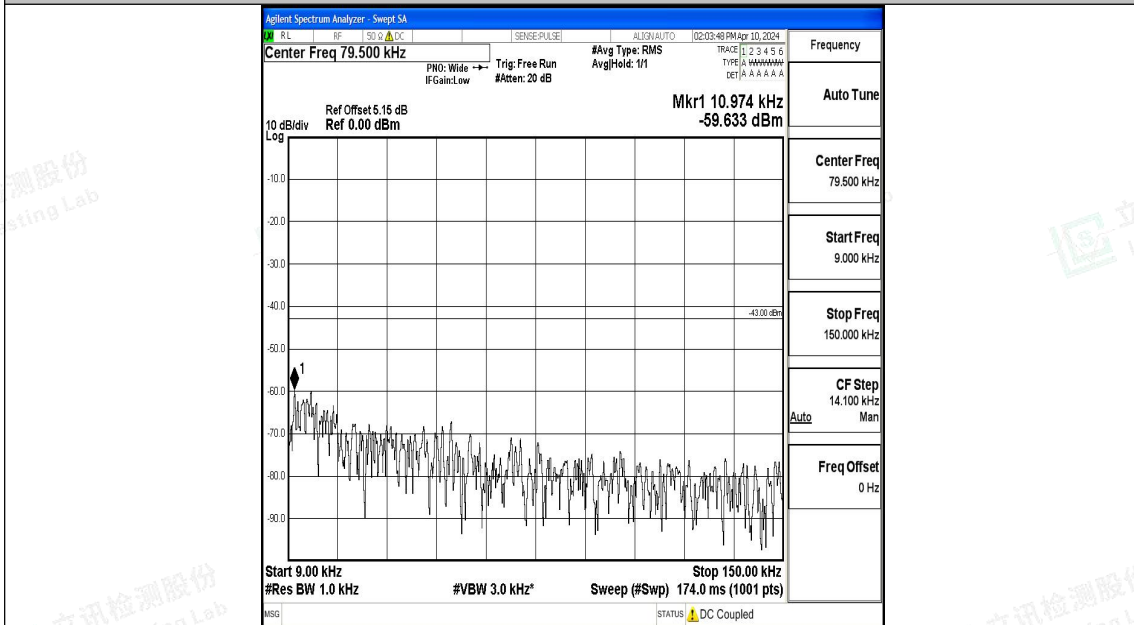

Band4_3MHz_QPSK_19965_1RB#0_3000~20000_3000~20000

Band4_3MHz_16QAM_19965_1RB#0_0.009~0.15_0.009~0.15