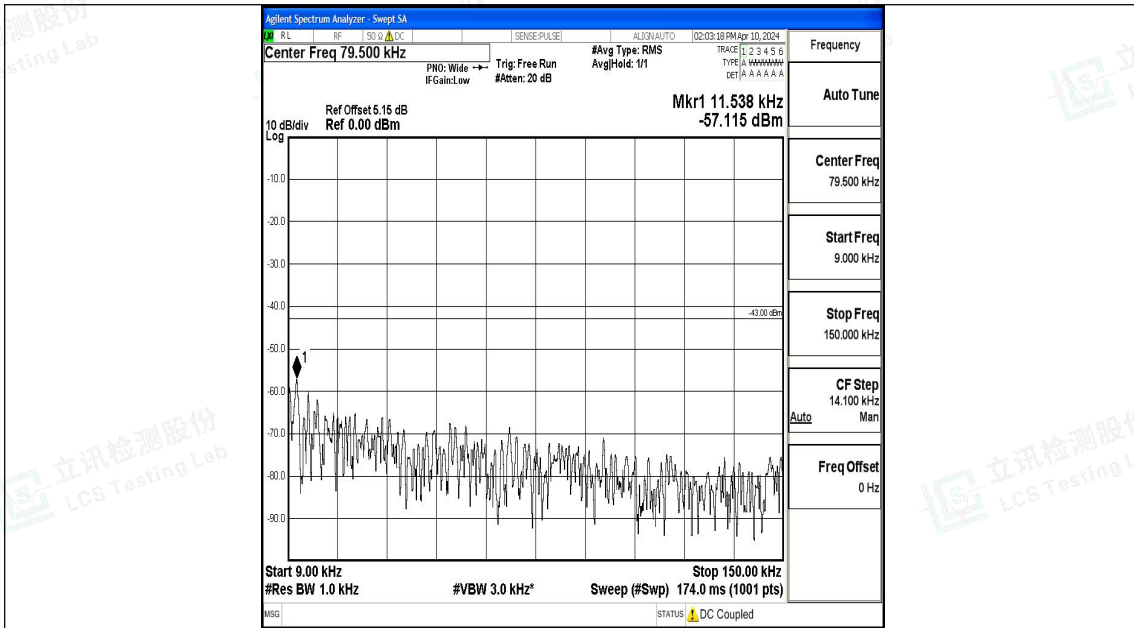

Band4_1.4MHz_16QAM_20393_1RB#0_3000~20000_3000~20000

Band4_3MHz_QPSK_19965_1RB#0_0.009~0.15_0.009~0.15