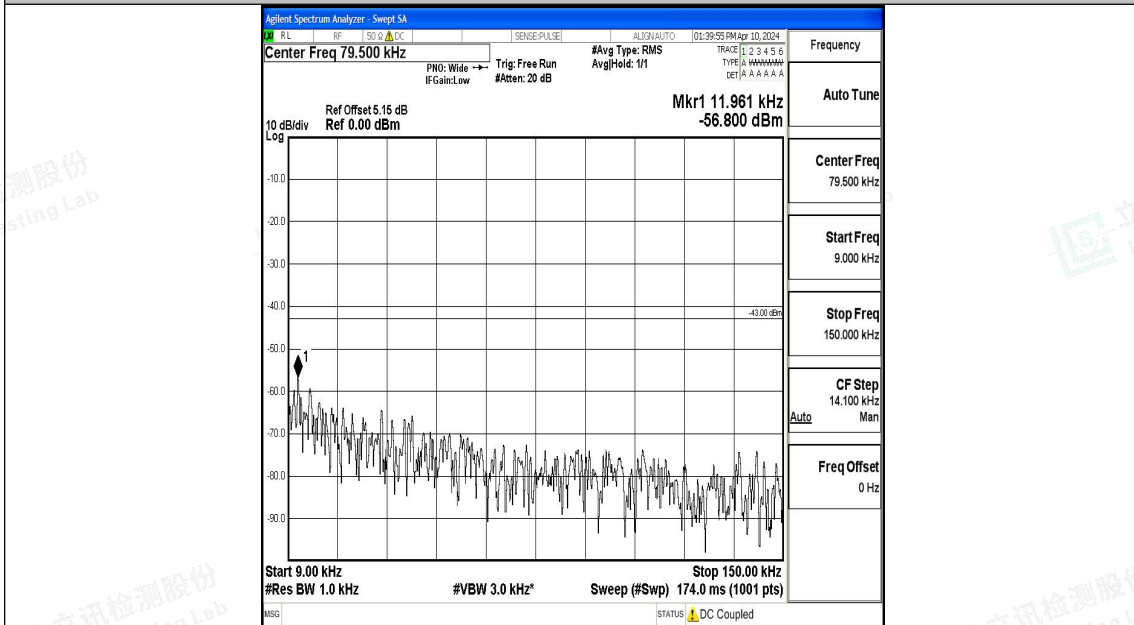

Band4_1.4MHz_QPSK_20393_1RB#0_3000~20000_3000~20000

Band4_1.4MHz_16QAM_20393_1RB#0_0.009~0.15_0.009~0.15