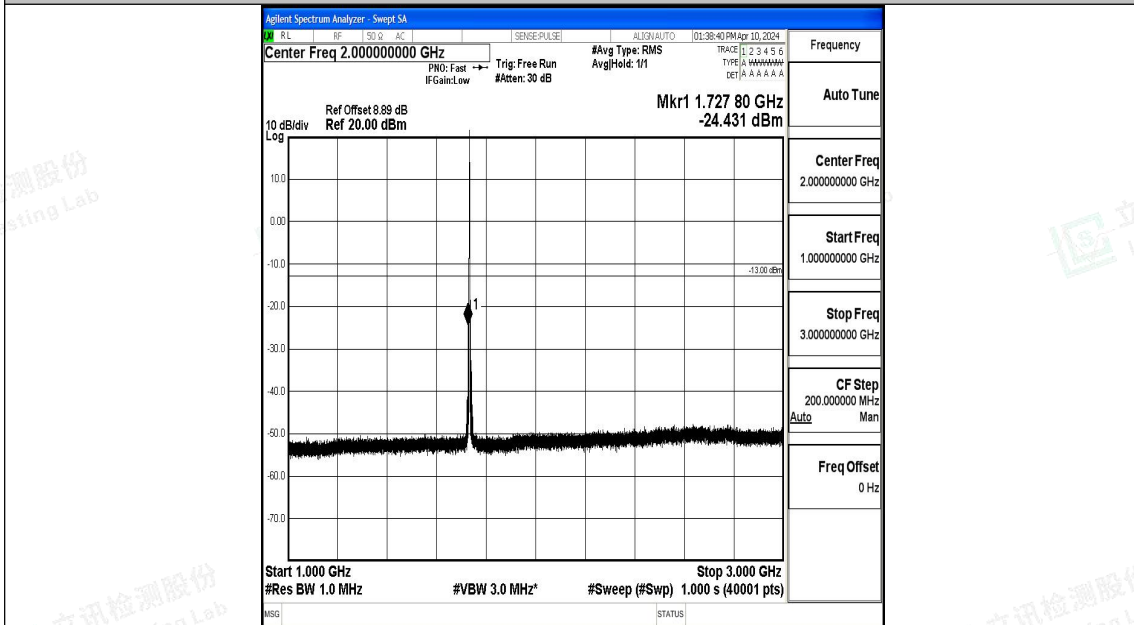

Band4_1.4MHz_16QAM_19957_1RB#0_3000~20000_3000~20000

Band4_1.4MHz_QPSK_20175_1RB#0_0.009~0.15_0.009~0.15

Band4_1.4MHz_QPSK_20175_1RB#0_0.15~30_0.15~30

Band4_1.4MHz_QPSK_20175_1RB#0_30~1000_30~1000

Band4_1.4MHz_QPSK_20175_1RB#0_1000~3000_1000~3000