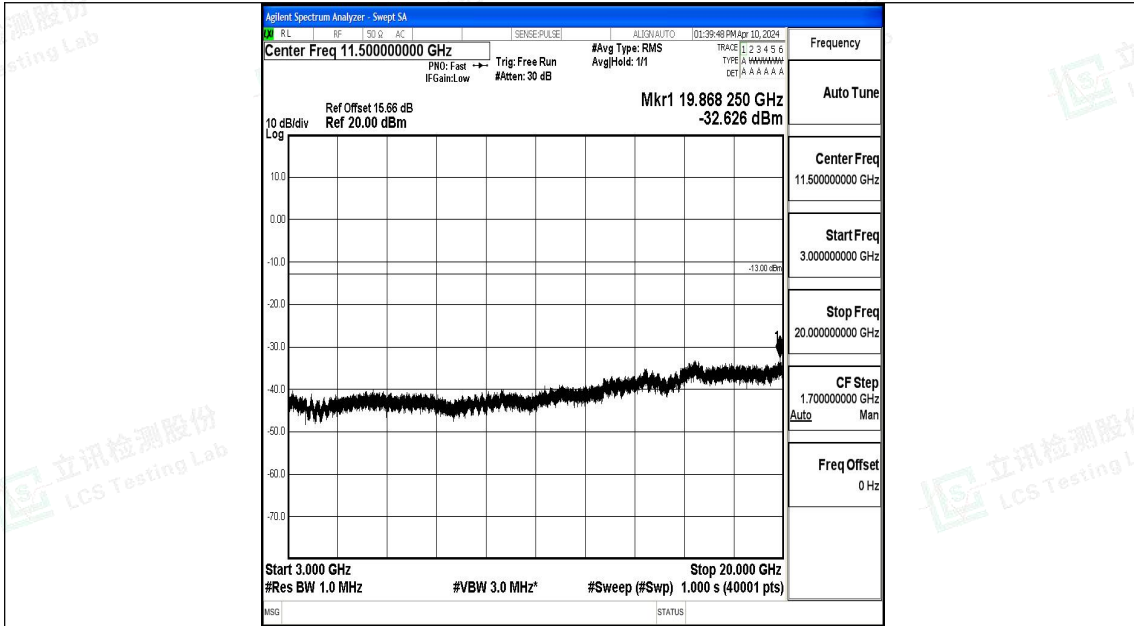

Band4_1.4MHz_16QAM_20175_1RB#0_3000~20000_3000~20000

Band4_1.4MHz_QPSK_20393_1RB#0_0.009~0.15_0.009~0.15

Band4_1.4MHz_QPSK_20393_1RB#0_0.15~30_0.15~30

Band4_1.4MHz_QPSK_20393_1RB#0_30~1000_30~1000

Band4_1.4MHz_QPSK_20393_1RB#0_1000~3000_1000~3000