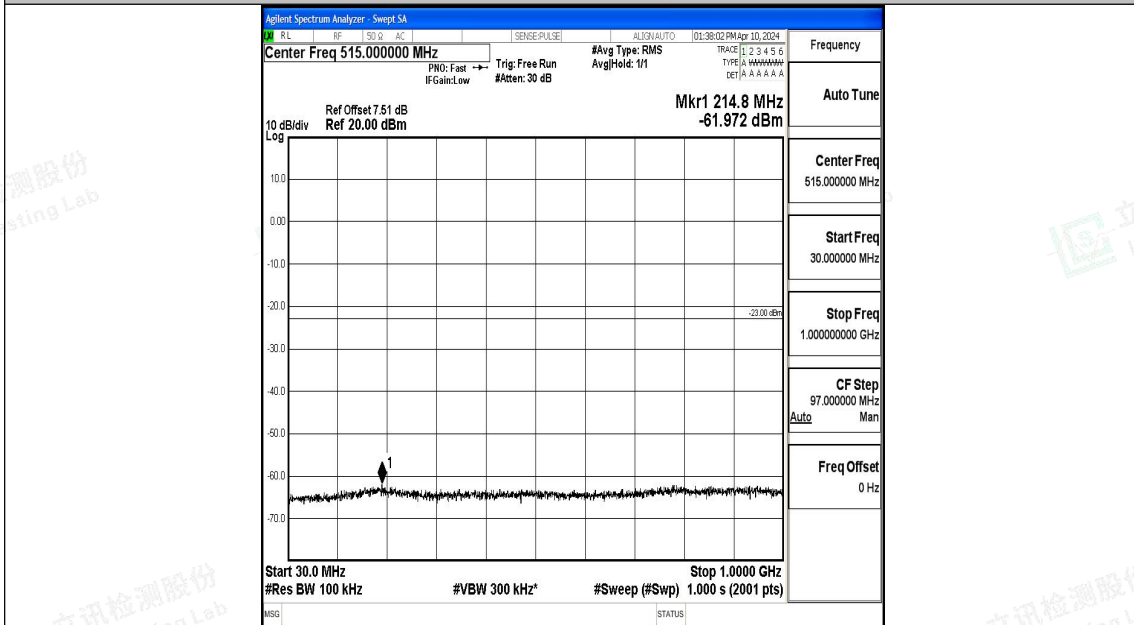

Band4_1.4MHz_QPSK_19957_1RB#0_3000~20000_3000~20000

Band4_1.4MHz_16QAM_19957_1RB#0_0.009~0.15_0.009~0.15

Band4_1.4MHz_16QAM_19957_1RB#0_0.15~30_0.15~30

Band4_1.4MHz_16QAM_19957_1RB#0_30~1000_30~1000

Band4_1.4MHz_16QAM_19957_1RB#0_1000~3000_1000~3000