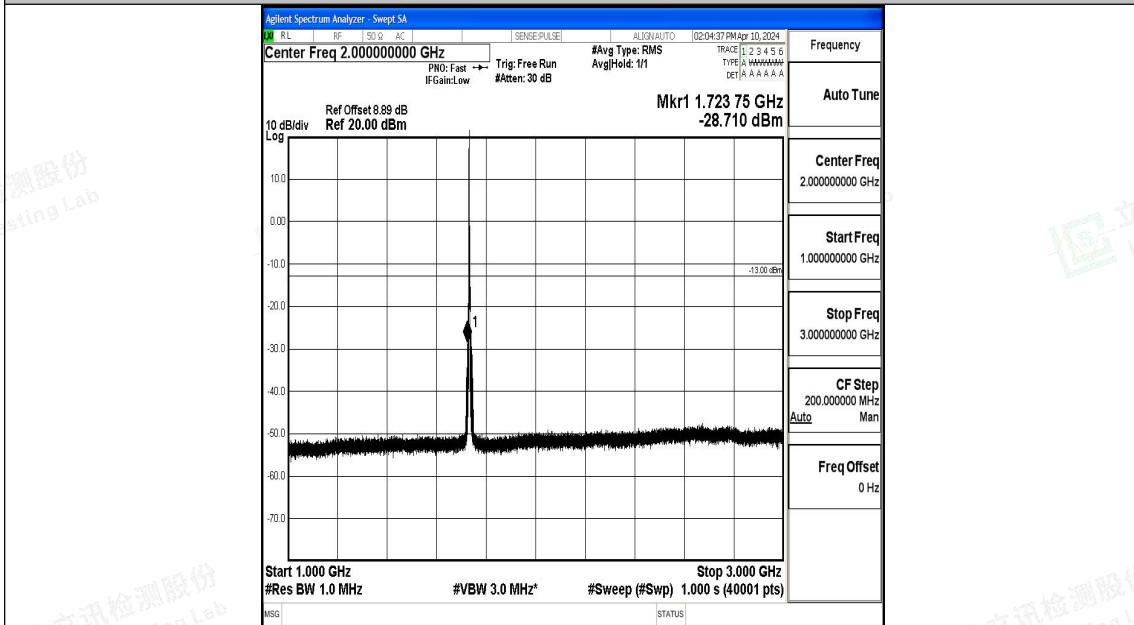

Band4_3MHz_16QAM_19965_1RB#0_3000~20000_3000~20000

Band4_3MHz_QPSK_20175_1RB#0_0.009~0.15_0.009~0.15

Band4_3MHz_QPSK_20175_1RB#0_0.15~30_0.15~30

Band4_3MHz_QPSK_20175_1RB#0_30~1000_30~1000

Band4_3MHz_QPSK_20175_1RB#0_1000~3000_1000~3000