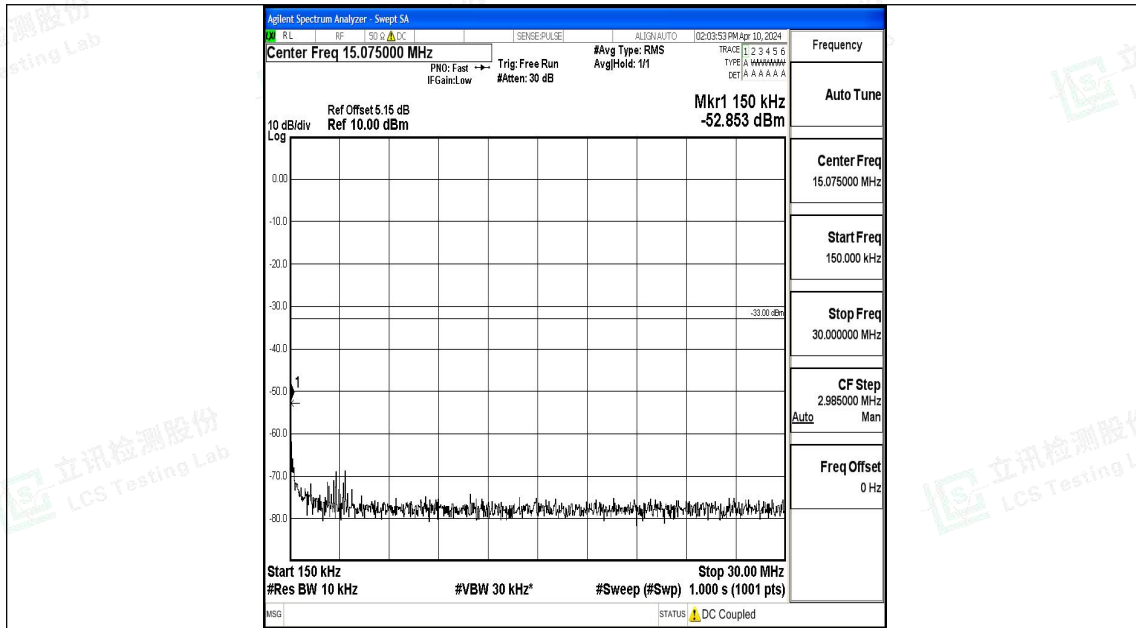

Band4_3MHz_16QAM_19965_1RB#0_0.009~0.15_0.009~0.15

Band4_3MHz_16QAM_19965_1RB#0_0.15~30_0.15~30