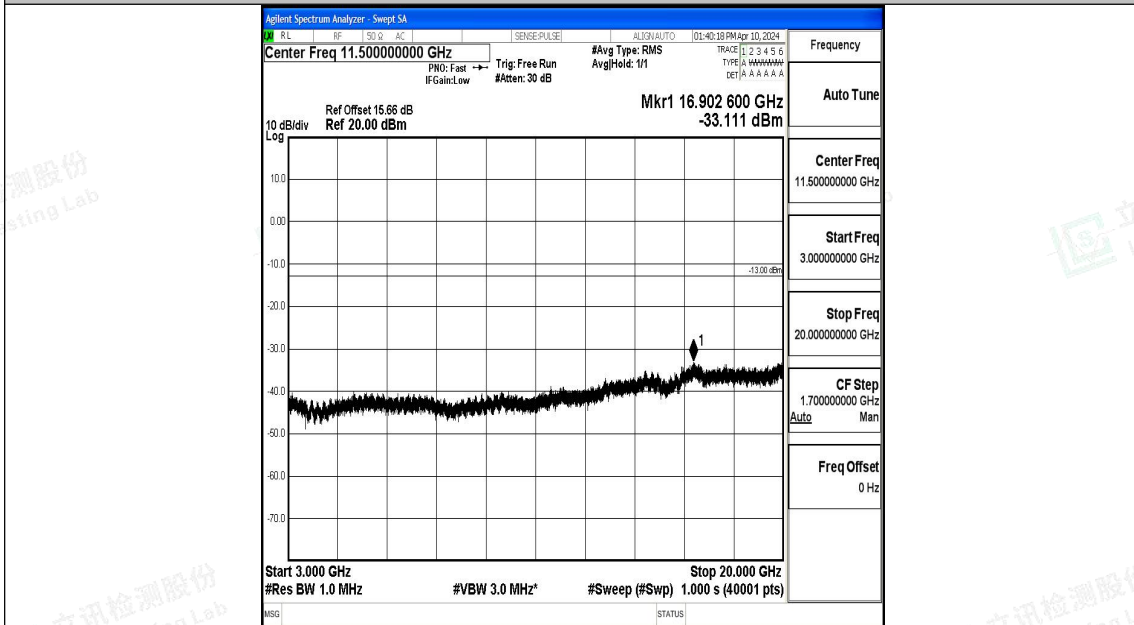

Band4_1.4MHz_QPSK_20393_1RB#0_3000~20000_3000~20000

Band4_1.4MHz_16QAM_20393_1RB#0_0.009~0.15_0.009~0.15

Band4_1.4MHz_16QAM_20393_1RB#0_0.15~30_0.15~30

Band4_1.4MHz_16QAM_20393_1RB#0_30~1000_30~1000

Band4_1.4MHz_16QAM_20393_1RB#0_1000~3000_1000~3000