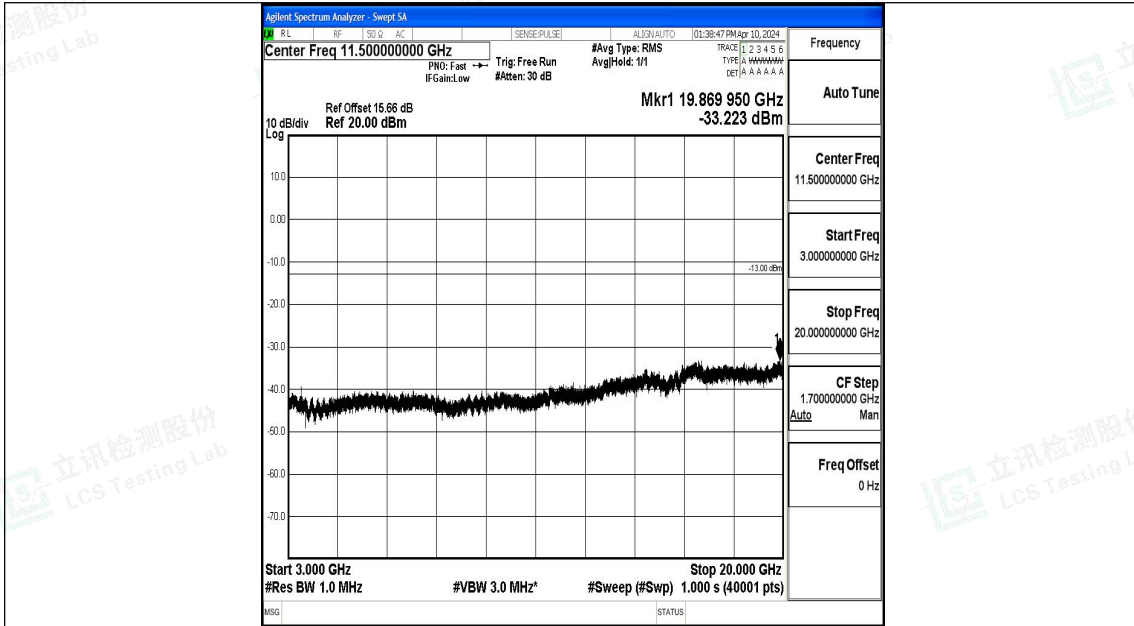

Band4_1.4MHz_16QAM_19957_1RB#0_3000~20000_3000~20000

Band4_1.4MHz_QPSK_20175_1RB#0_0.009~0.15_0.009~0.15

Band4_1.4MHz_QPSK_20175_1RB#0_0.15~30_0.15~30

Band4_1.4MHz_QPSK_20175_1RB#0_30~1000_30~1000

Band4_1.4MHz_QPSK_20175_1RB#0_1000~3000_1000~3000