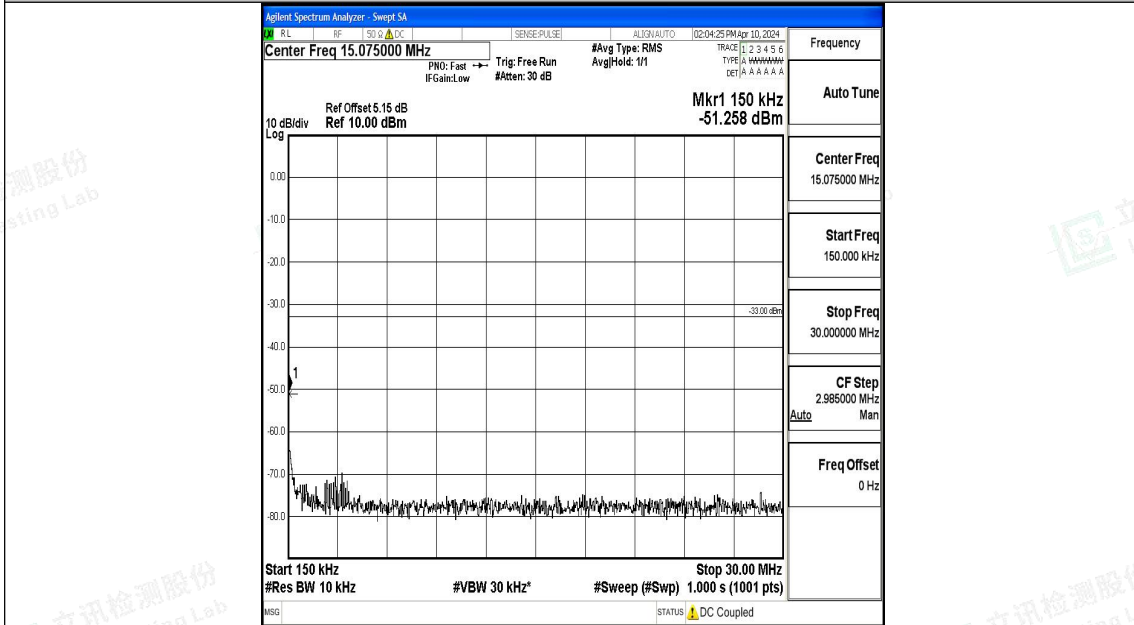

Band4_3MHz_QPSK_20175_1RB#0_0.009~0.15_0.009~0.15

Band4_3MHz_QPSK_20175_1RB#0_0.15~30_0.15~30