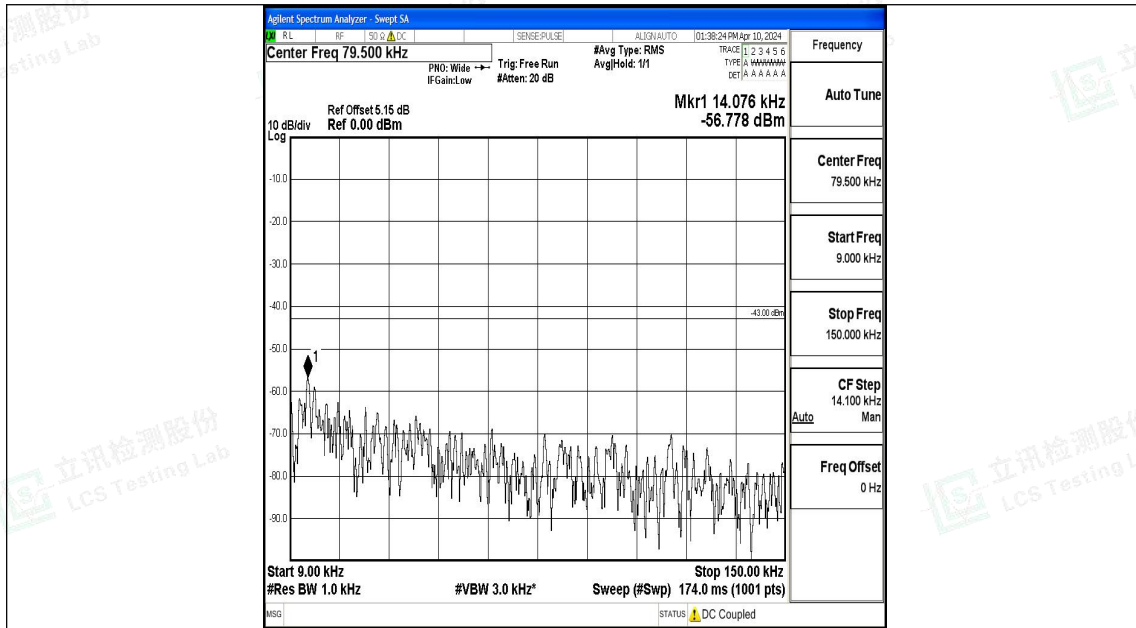

Band4_1.4MHz_16QAM_19957_1RB#0_3000~20000_3000~20000

Band4_1.4MHz_QPSK_20175_1RB#0_0.009~0.15_0.009~0.15