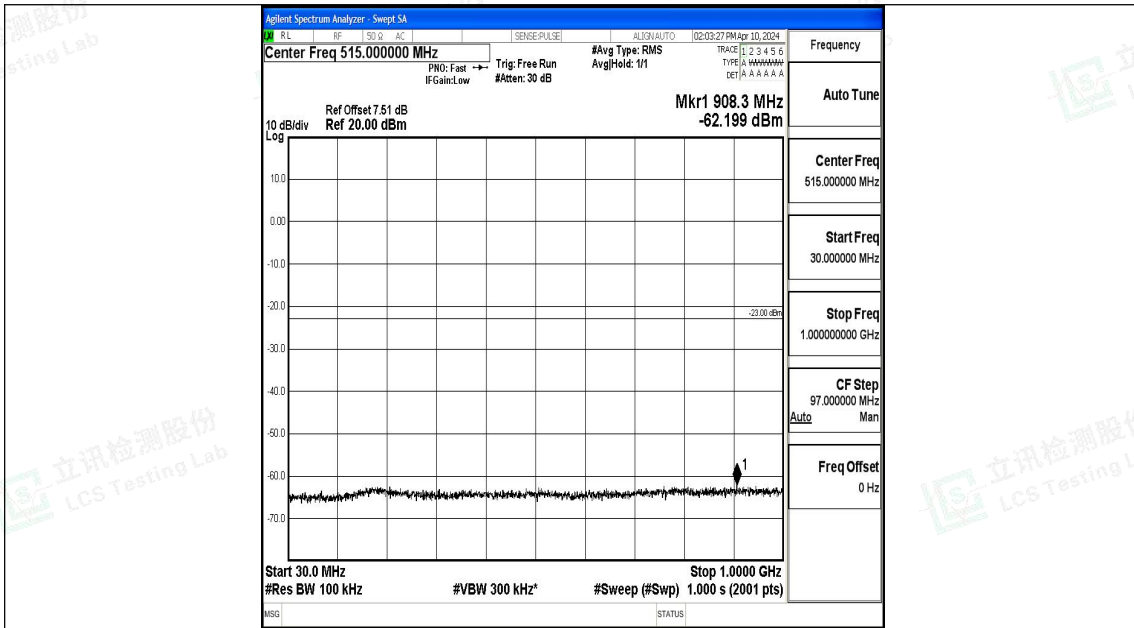

Band4_1.4MHz_16QAM_20393_1RB#0_3000~20000_3000~20000

Band4_3MHz_QPSK_19965_1RB#0_0.009~0.15_0.009~0.15

Band4_3MHz_QPSK_19965_1RB#0_0.15~30_0.15~30

Band4_3MHz_QPSK_19965_1RB#0_30~1000_30~1000

Band4_3MHz_QPSK_19965_1RB#0_1000~3000_1000~3000