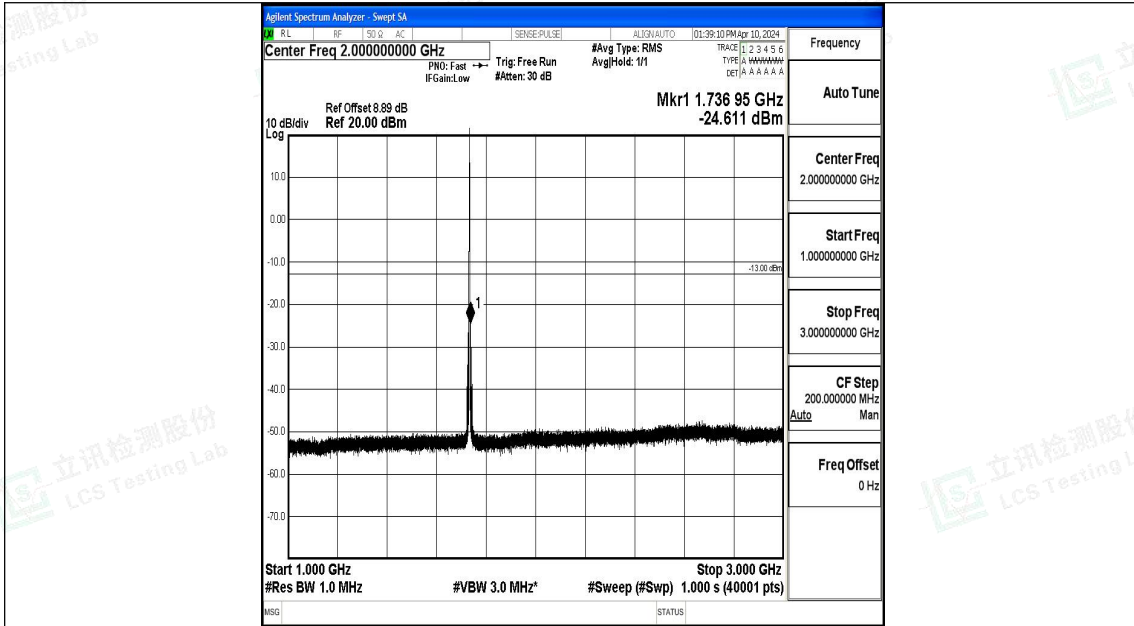

Band4_1.4MHz_QPSK_20175_1RB#0_3000~20000_3000~20000

Band4_1.4MHz_16QAM_20175_1RB#0_0.009~0.15_0.009~0.15

Band4_1.4MHz_16QAM_20175_1RB#0_0.15~30_0.15~30

Band4_1.4MHz_16QAM_20175_1RB#0_30~1000_30~1000

Band4_1.4MHz_16QAM_20175_1RB#0_1000~3000_1000~3000