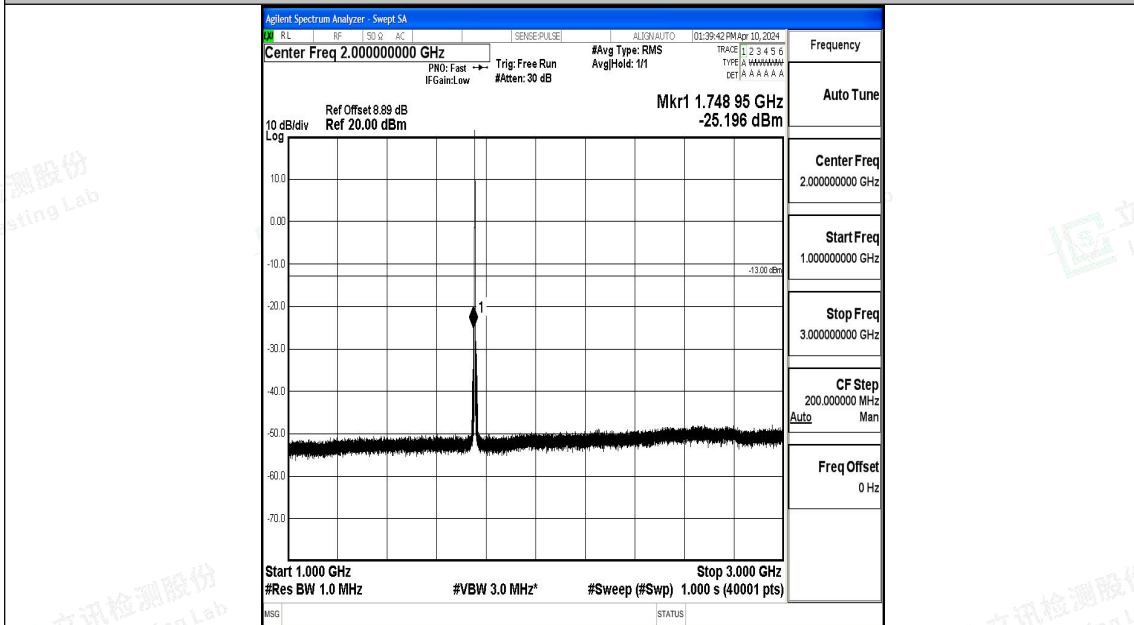

Band4_1.4MHz_16QAM_20175_1RB#0_3000~20000_3000~20000

Band4_1.4MHz_QPSK_20393_1RB#0_0.009~0.15_0.009~0.15

Band4_1.4MHz_QPSK_20393_1RB#0_0.15~30_0.15~30

Band4_1.4MHz_QPSK_20393_1RB#0_30~1000_30~1000

Band4_1.4MHz_QPSK_20393_1RB#0_1000~3000_1000~3000