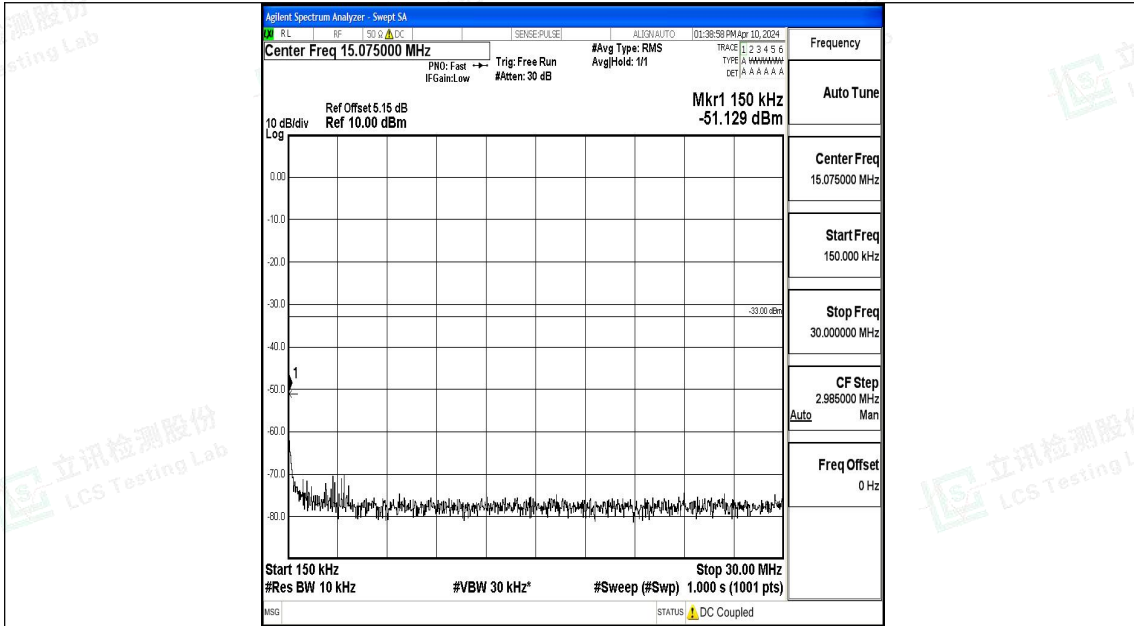

Band4_1.4MHz_16QAM_20175_1RB#0_0.009~0.15_0.009~0.15

Band4_1.4MHz_16QAM_20175_1RB#0_0.15~30_0.15~30