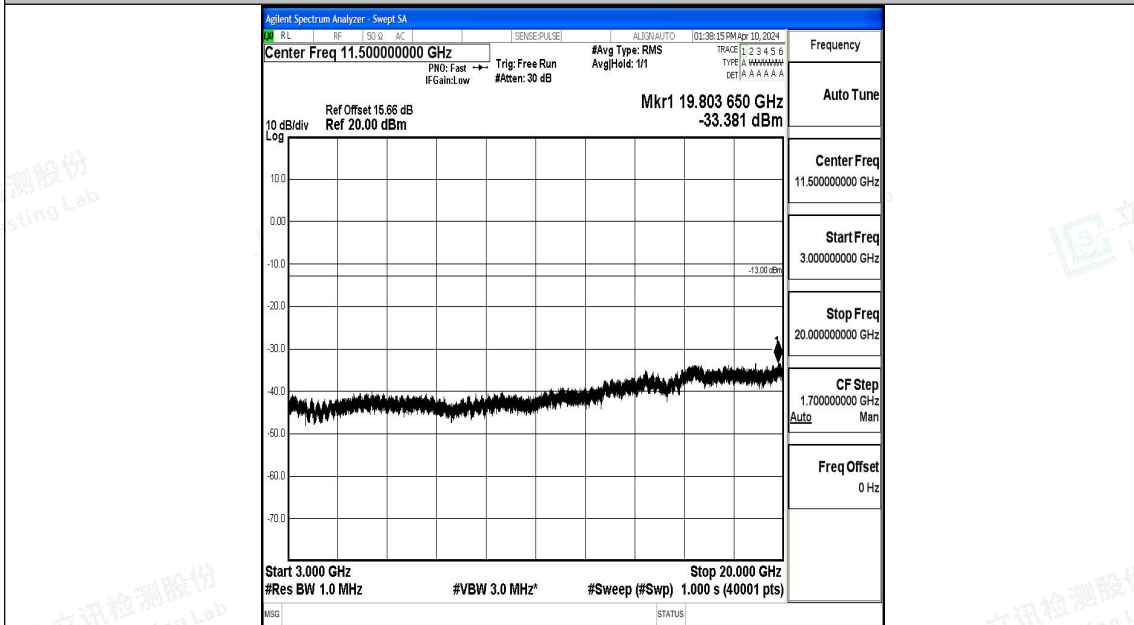

Band4_1.4MHz_QPSK_19957_1RB#0_3000~20000_3000~20000

Band4_1.4MHz_16QAM_19957_1RB#0_0.009~0.15_0.009~0.15

Band4_1.4MHz_16QAM_19957_1RB#0_0.15~30_0.15~30

Band4_1.4MHz_16QAM_19957_1RB#0_30~1000_30~1000

Band4_1.4MHz_16QAM_19957_1RB#0_1000~3000_1000~3000