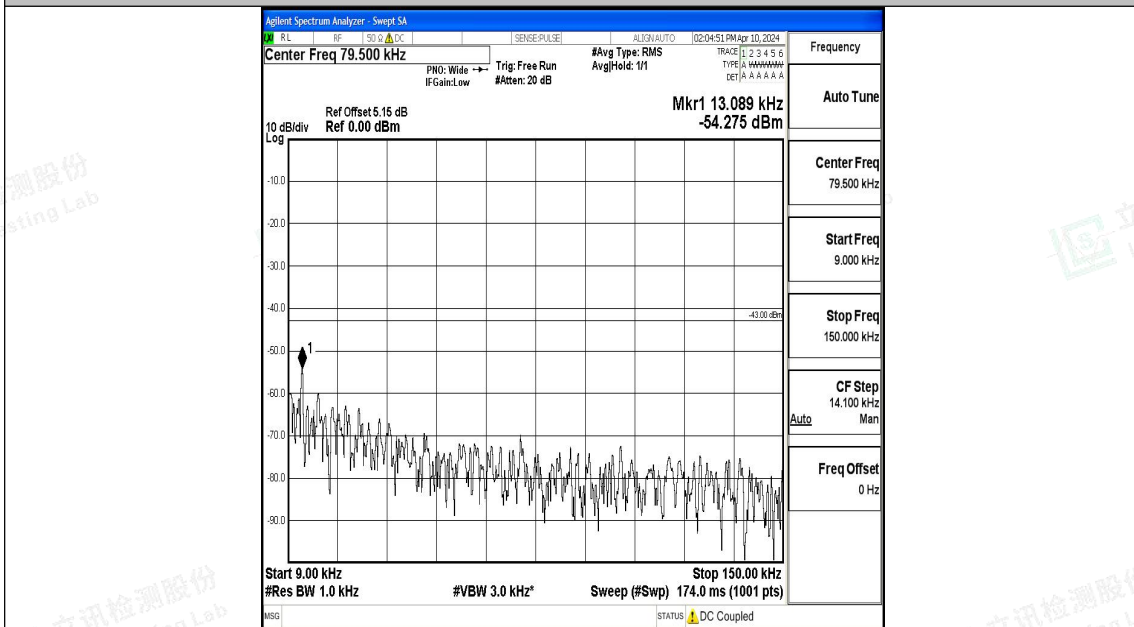

Band4_3MHz_QPSK_20175_1RB#0_3000~20000_3000~20000

Band4_3MHz_16QAM_20175_1RB#0_0.009~0.15_0.009~0.15