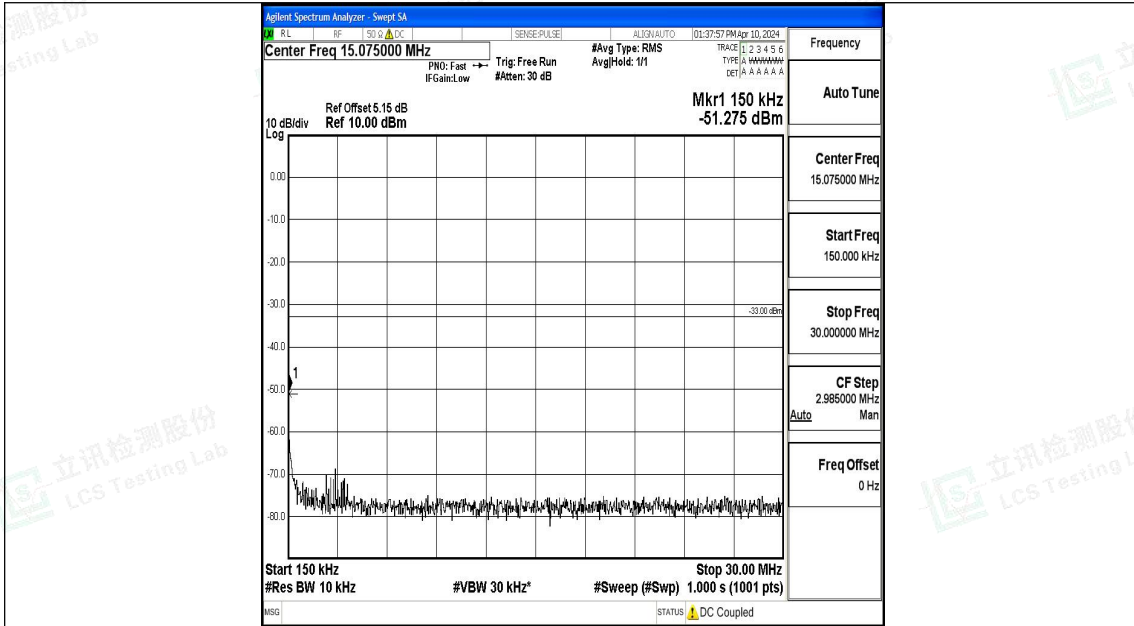

Band4_1.4MHz_QPSK_19957_1RB#0_3000~20000_3000~20000

Band4_1.4MHz_16QAM_19957_1RB#0_0.009~0.15_0.009~0.15

Band4_1.4MHz_16QAM_19957_1RB#0_0.15~30_0.15~30

Band4_1.4MHz_16QAM_19957_1RB#0_30~1000_30~1000

Band4_1.4MHz_16QAM_19957_1RB#0_1000~3000_1000~3000