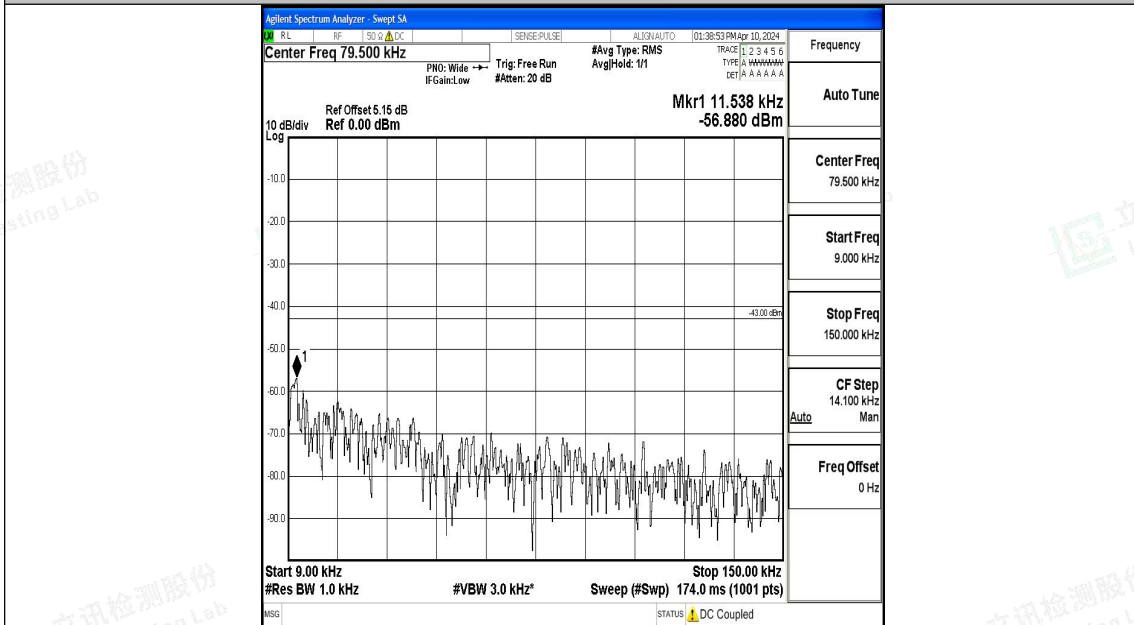

Band4_1.4MHz_QPSK_20175_1RB#0_3000~20000_3000~20000

Band4_1.4MHz_16QAM_20175_1RB#0_0.009~0.15_0.009~0.15