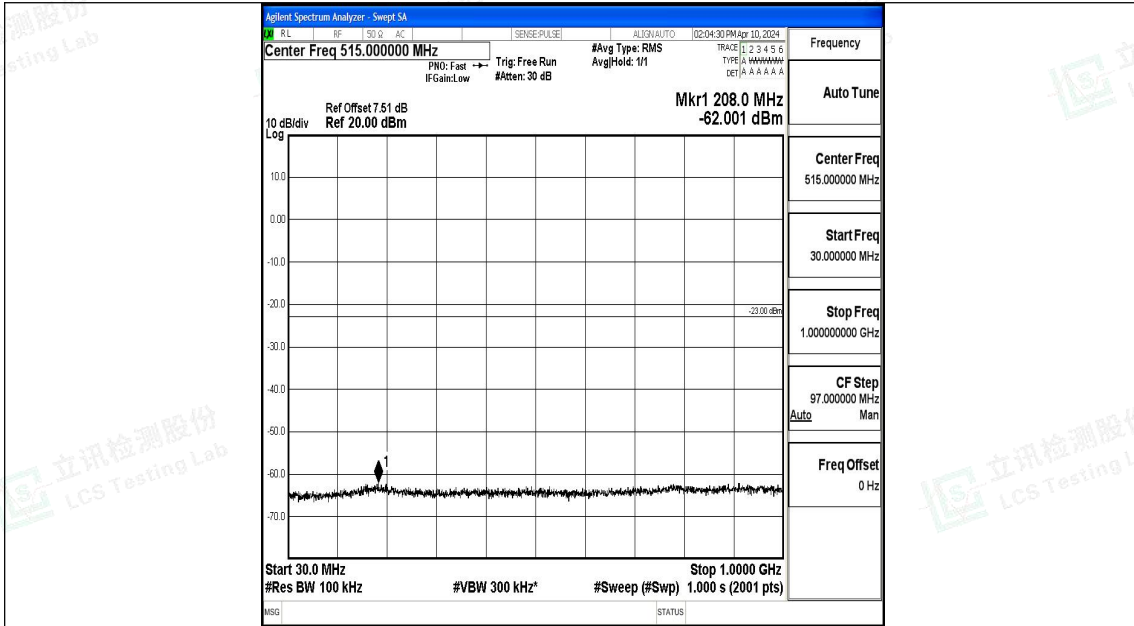

Band4_3MHz_16QAM_19965_1RB#0_3000~20000_3000~20000

Band4_3MHz_QPSK_20175_1RB#0_0.009~0.15_0.009~0.15

Band4_3MHz_QPSK_20175_1RB#0_0.15~30_0.15~30

Band4_3MHz_QPSK_20175_1RB#0_30~1000_30~1000

Band4_3MHz_QPSK_20175_1RB#0_1000~3000_1000~3000