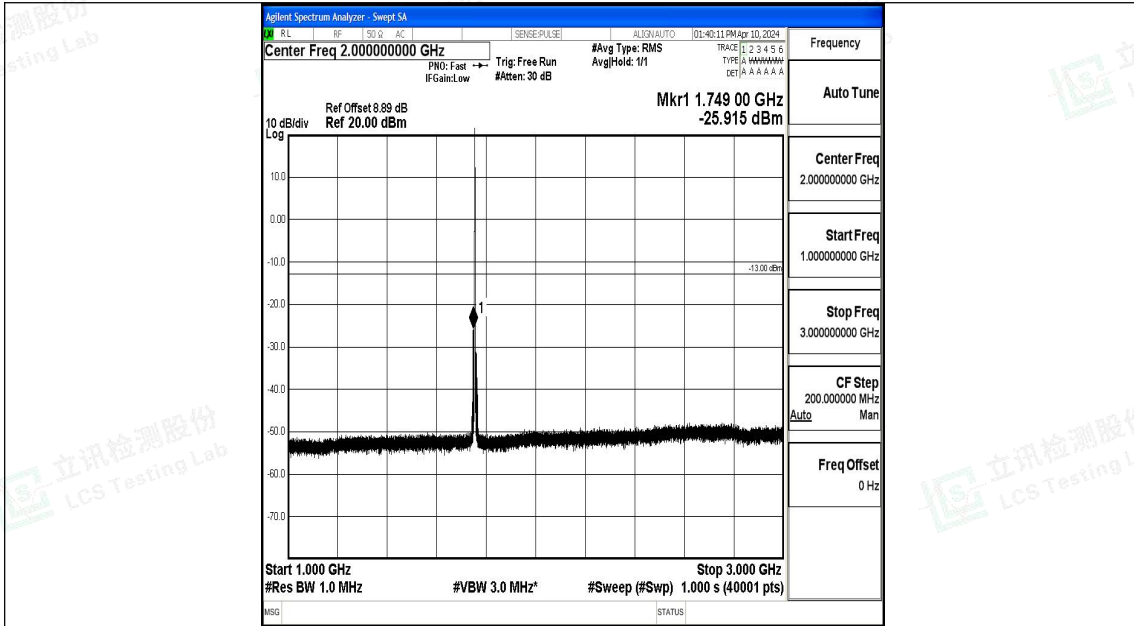

Band4_1.4MHz_QPSK_20393_1RB#0_3000~20000_3000~20000

Band4_1.4MHz_16QAM_20393_1RB#0_0.009~0.15_0.009~0.15

Band4_1.4MHz_16QAM_20393_1RB#0_0.15~30_0.15~30

Band4_1.4MHz_16QAM_20393_1RB#0_30~1000_30~1000

Band4_1.4MHz_16QAM_20393_1RB#0_1000~3000_1000~3000