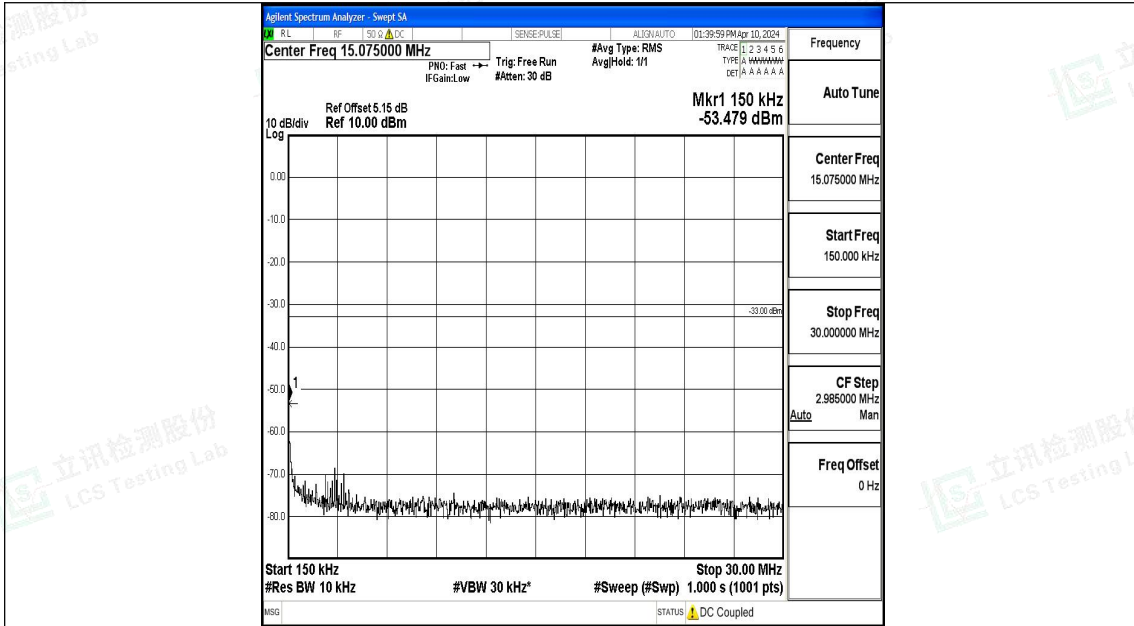

Band4_1.4MHz_16QAM_20393_1RB#0_0.009~0.15_0.009~0.15

Band4_1.4MHz_16QAM_20393_1RB#0_0.15~30_0.15~30