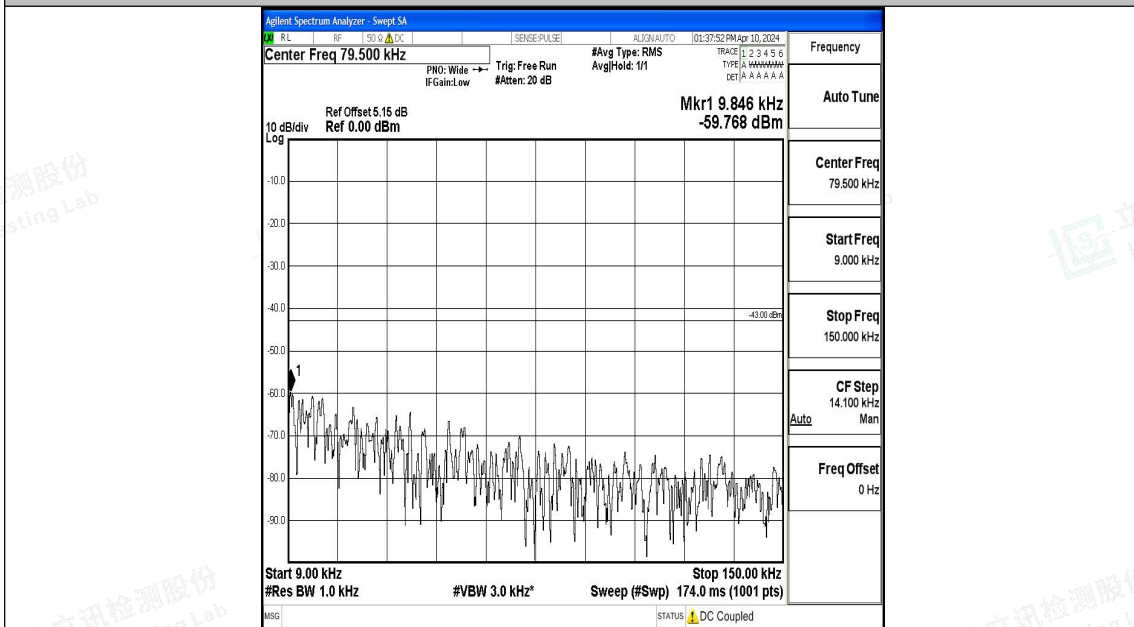

Band4_1.4MHz_QPSK_19957_1RB#0_3000~20000_3000~20000

Band4_1.4MHz_16QAM_19957_1RB#0_0.009~0.15_0.009~0.15

Band4_1.4MHz_16QAM_19957_1RB#0_0.15~30_0.15~30

Band4_1.4MHz_16QAM_19957_1RB#0_30~1000_30~1000

Band4_1.4MHz_16QAM_19957_1RB#0_1000~3000_1000~3000