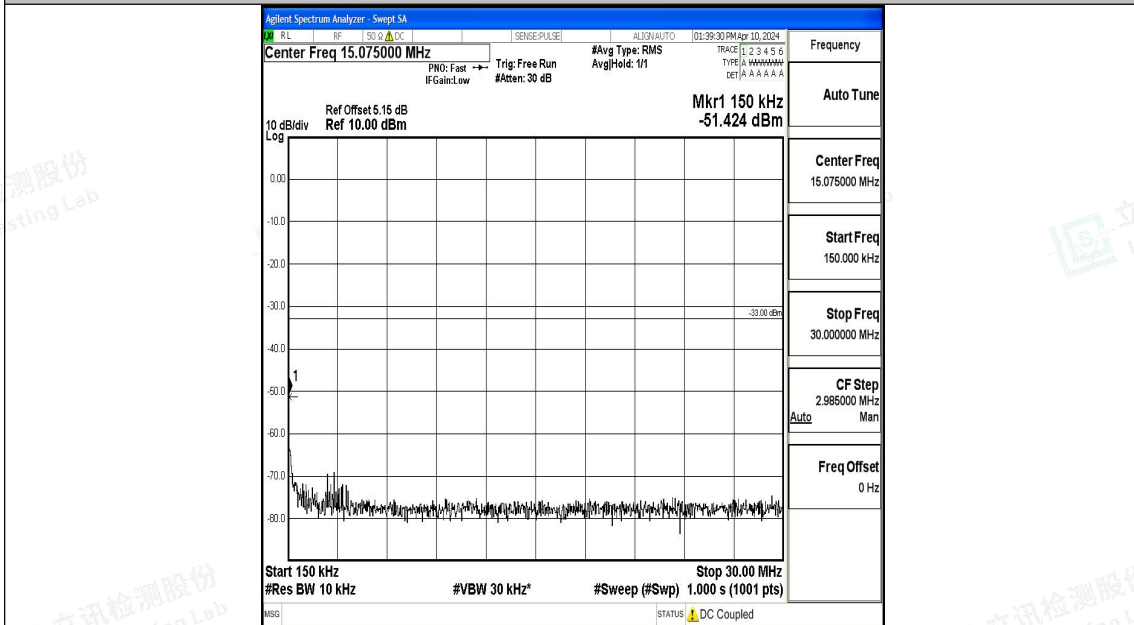

Band4_1.4MHz_QPSK_20393_1RB#0_0.009~0.15_0.009~0.15

Band4_1.4MHz_QPSK_20393_1RB#0_0.15~30_0.15~30