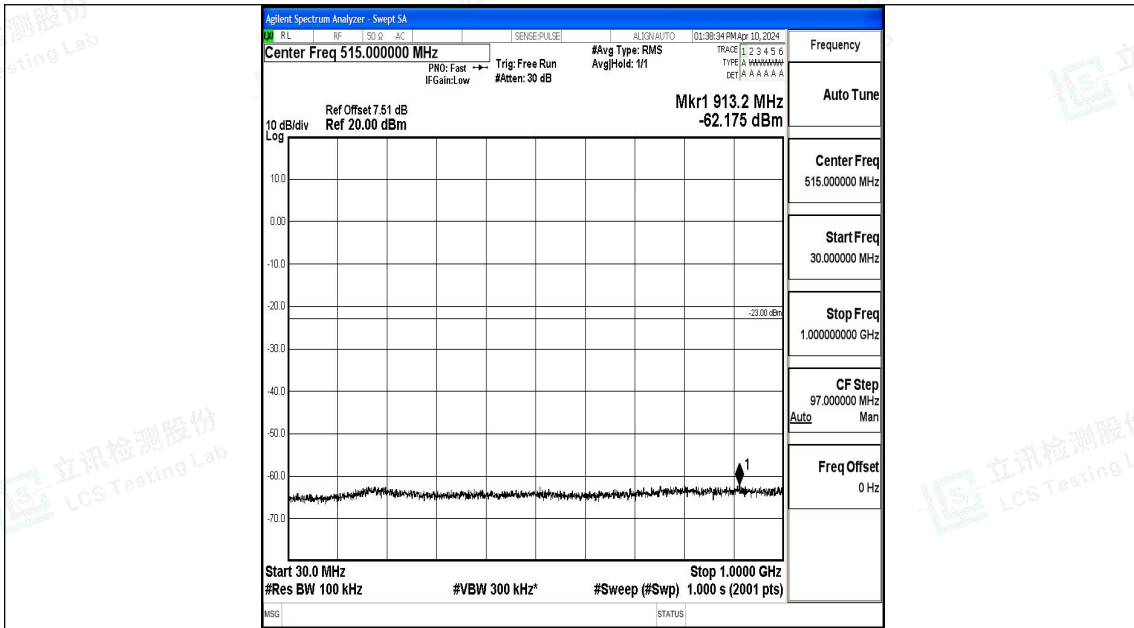

Band4_1.4MHz_16QAM_19957_1RB#0_3000~20000_3000~20000

Band4_1.4MHz_QPSK_20175_1RB#0_0.009~0.15_0.009~0.15

Band4_1.4MHz_QPSK_20175_1RB#0_0.15~30_0.15~30

Band4_1.4MHz_QPSK_20175_1RB#0_30~1000_30~1000

Band4_1.4MHz_QPSK_20175_1RB#0_1000~3000_1000~3000