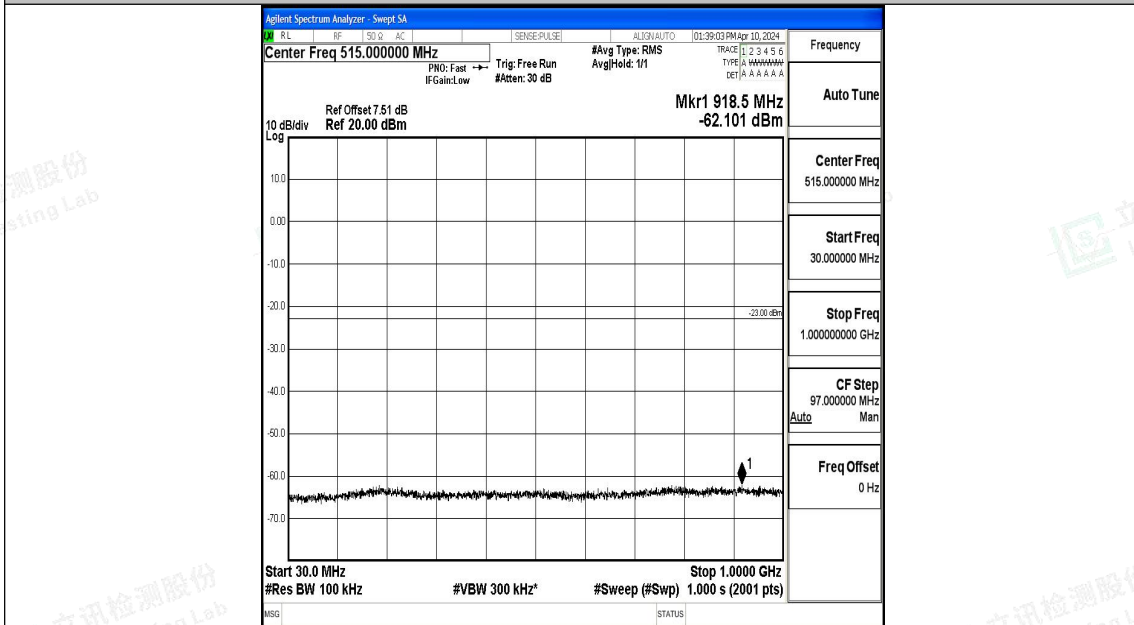

Band4_1.4MHz_QPSK_20175_1RB#0_3000~20000_3000~20000

Band4_1.4MHz_16QAM_20175_1RB#0_0.009~0.15_0.009~0.15

Band4_1.4MHz_16QAM_20175_1RB#0_0.15~30_0.15~30

Band4_1.4MHz_16QAM_20175_1RB#0_30~1000_30~1000

Band4_1.4MHz_16QAM_20175_1RB#0_1000~3000_1000~3000