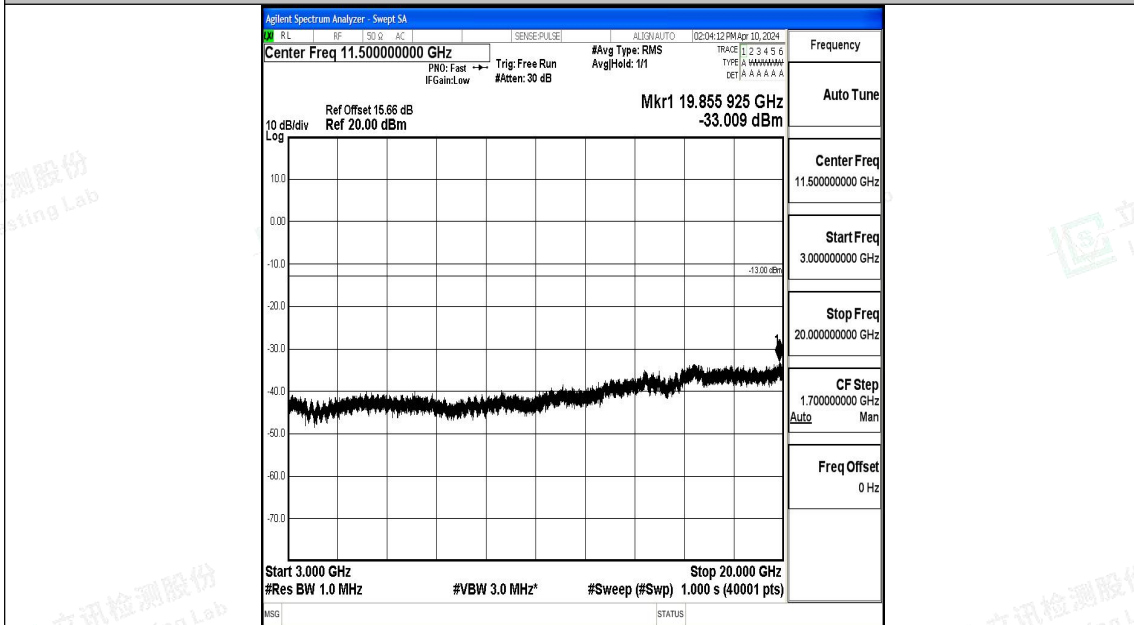

Band4_3MHz_QPSK_19965_1RB#0_3000~20000_3000~20000

Band4_3MHz_16QAM_19965_1RB#0_0.009~0.15_0.009~0.15

Band4_3MHz_16QAM_19965_1RB#0_0.15~30_0.15~30

Band4_3MHz_16QAM_19965_1RB#0_30~1000_30~1000

Band4_3MHz_16QAM_19965_1RB#0_1000~3000_1000~3000