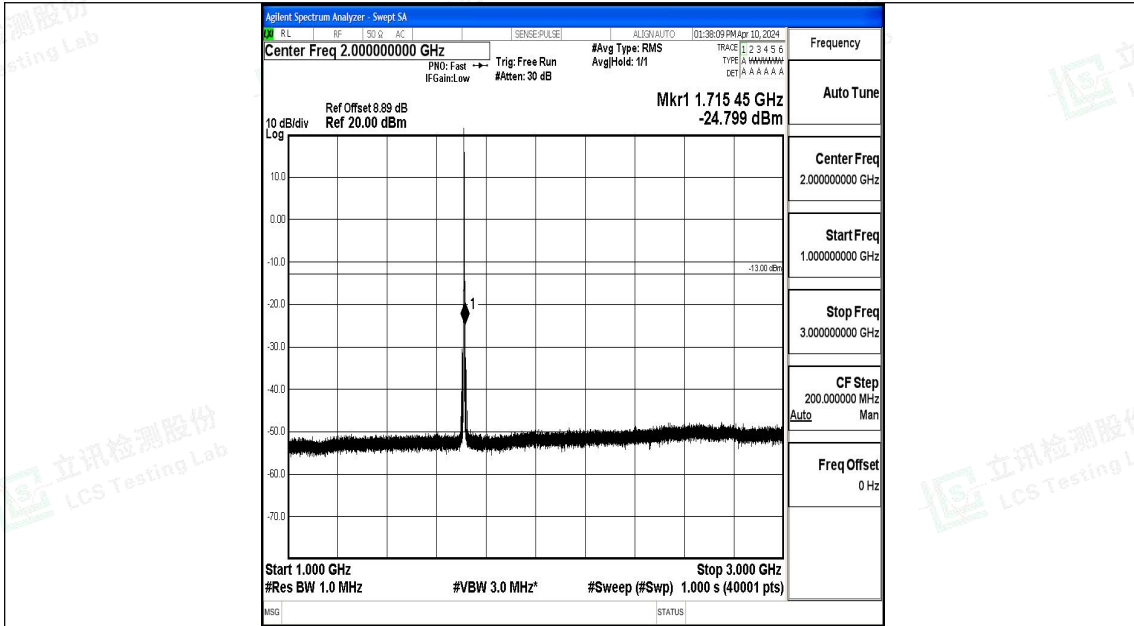

Band4_1.4MHz_QPSK_19957_1RB#0_3000~20000_3000~20000

Band4_1.4MHz_16QAM_19957_1RB#0_0.009~0.15_0.009~0.15

Band4_1.4MHz_16QAM_19957_1RB#0_0.15~30_0.15~30

Band4_1.4MHz_16QAM_19957_1RB#0_30~1000_30~1000

Band4_1.4MHz_16QAM_19957_1RB#0_1000~3000_1000~3000