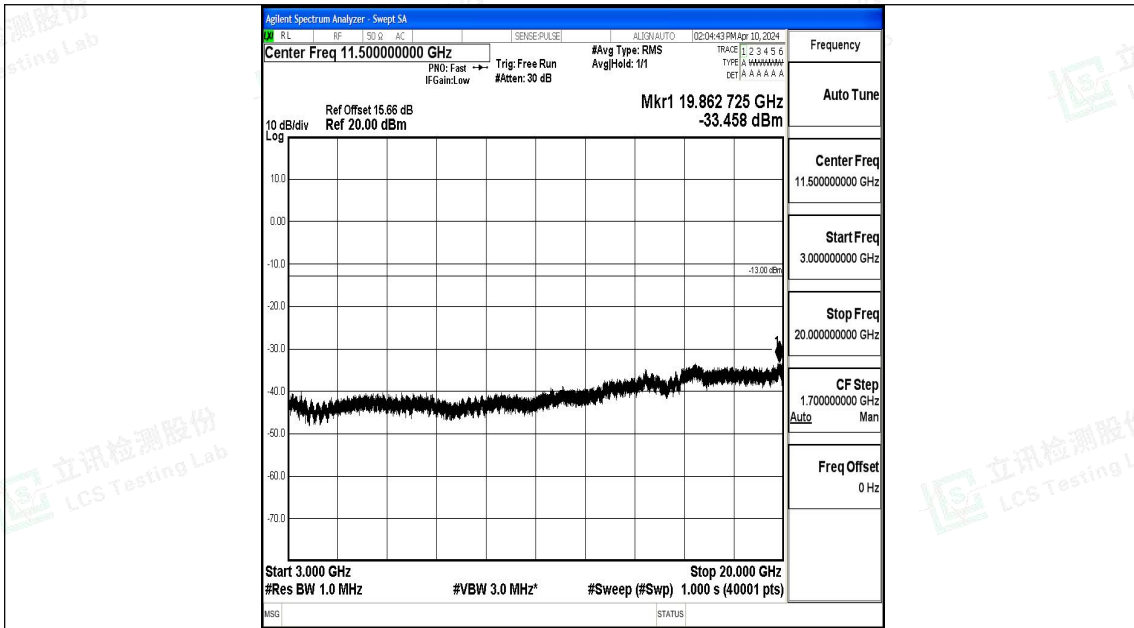

Band4_3MHz_16QAM_19965_1RB#0_3000~20000_3000~20000

Band4_3MHz_QPSK_20175_1RB#0_0.009~0.15_0.009~0.15

Band4_3MHz_QPSK_20175_1RB#0_0.15~30_0.15~30

Band4_3MHz_QPSK_20175_1RB#0_30~1000_30~1000

Band4_3MHz_QPSK_20175_1RB#0_1000~3000_1000~3000