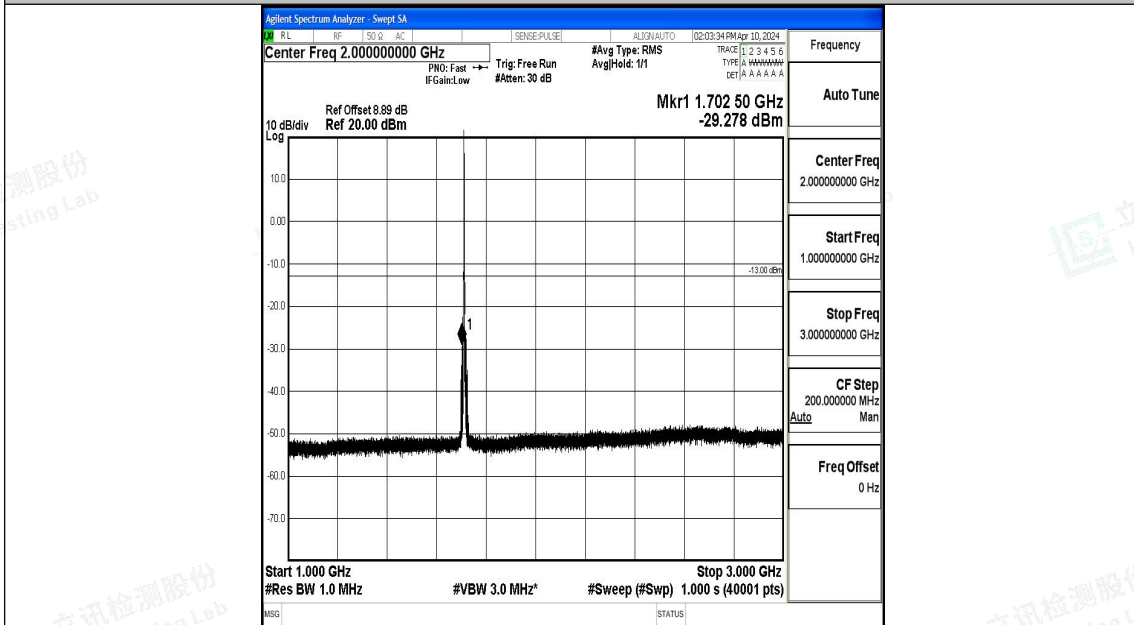

Band4_1.4MHz_16QAM_20393_1RB#0_3000~20000_3000~20000

Band4_3MHz_QPSK_19965_1RB#0_0.009~0.15_0.009~0.15

Band4_3MHz_QPSK_19965_1RB#0_0.15~30_0.15~30

Band4_3MHz_QPSK_19965_1RB#0_30~1000_30~1000

Band4_3MHz_QPSK_19965_1RB#0_1000~3000_1000~3000