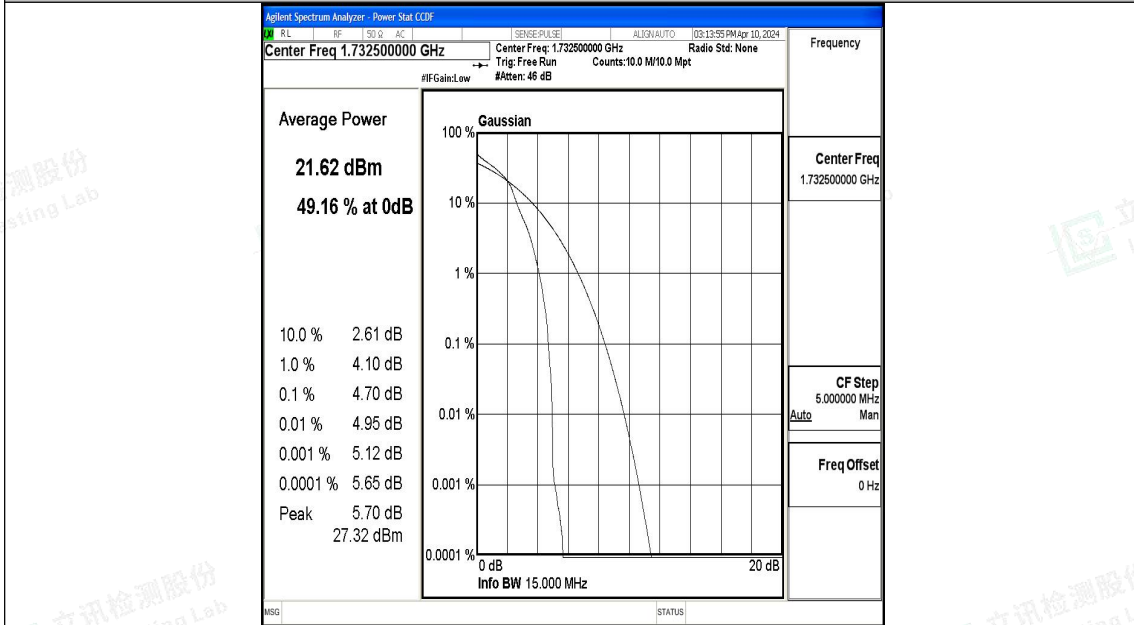

Band4-15MHz-16QAM-20175-1RB#0-PASS