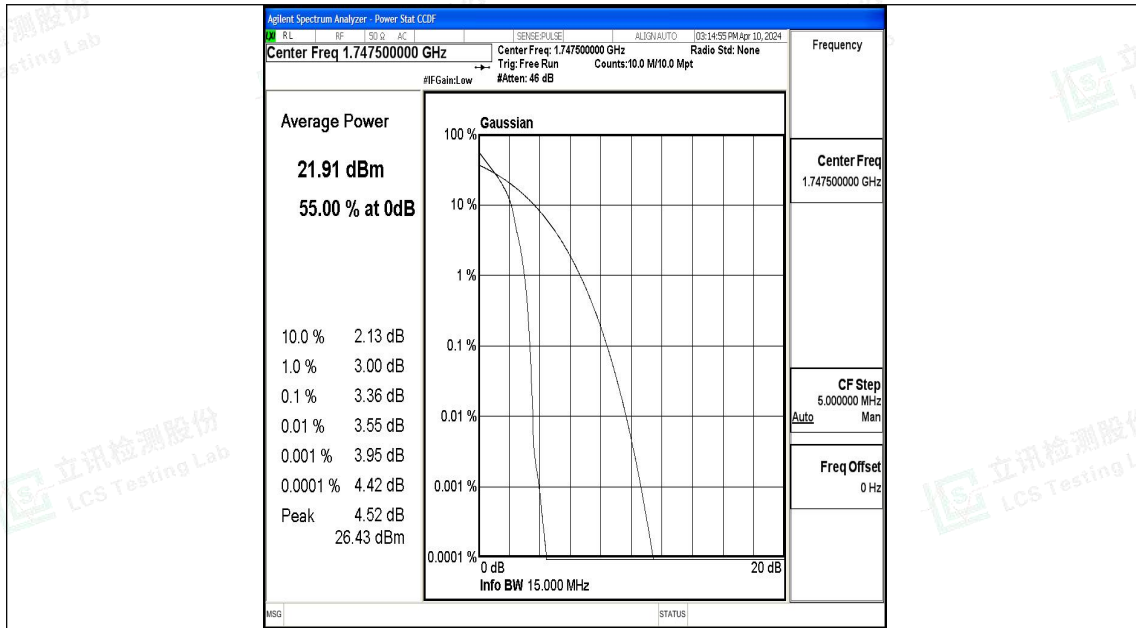

Band4-15MHz-QPSK-20325-1RB#0-PASS