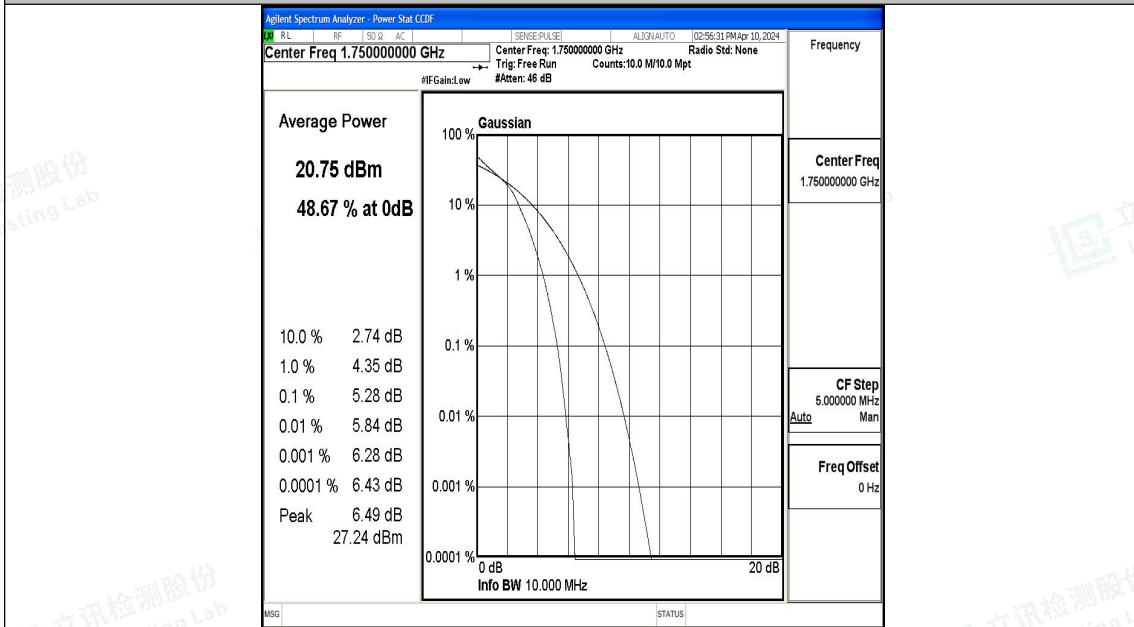

Band4-10MHz-QPSK-20350-50RB#0-PASS

Band4-10MHz-16QAM-20350-50RB#0-PASS

Band4-15MHz-QPSK-20025-1RB#0-PASS

Band4-15MHz-16QAM-20025-1RB#0-PASS

Band4-15MHz-QPSK-20025-75RB#0-PASS

Band4-15MHz-16QAM-20025-75RB#0-PASS