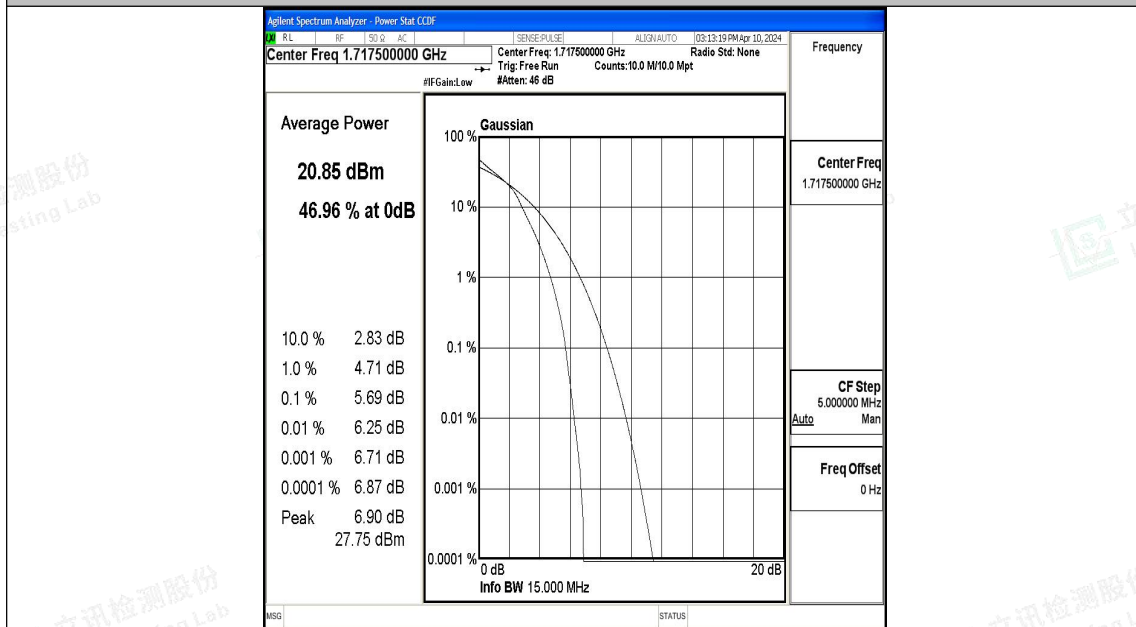

Band4-10MHz-QPSK-20350-50RB#0-PASS

Band4-10MHz-16QAM-20350-50RB#0-PASS

Band4-15MHz-QPSK-20025-1RB#0-PASS

Band4-15MHz-16QAM-20025-1RB#0-PASS

Band4-15MHz-QPSK-20025-75RB#0-PASS

Band4-15MHz-16QAM-20025-75RB#0-PASS