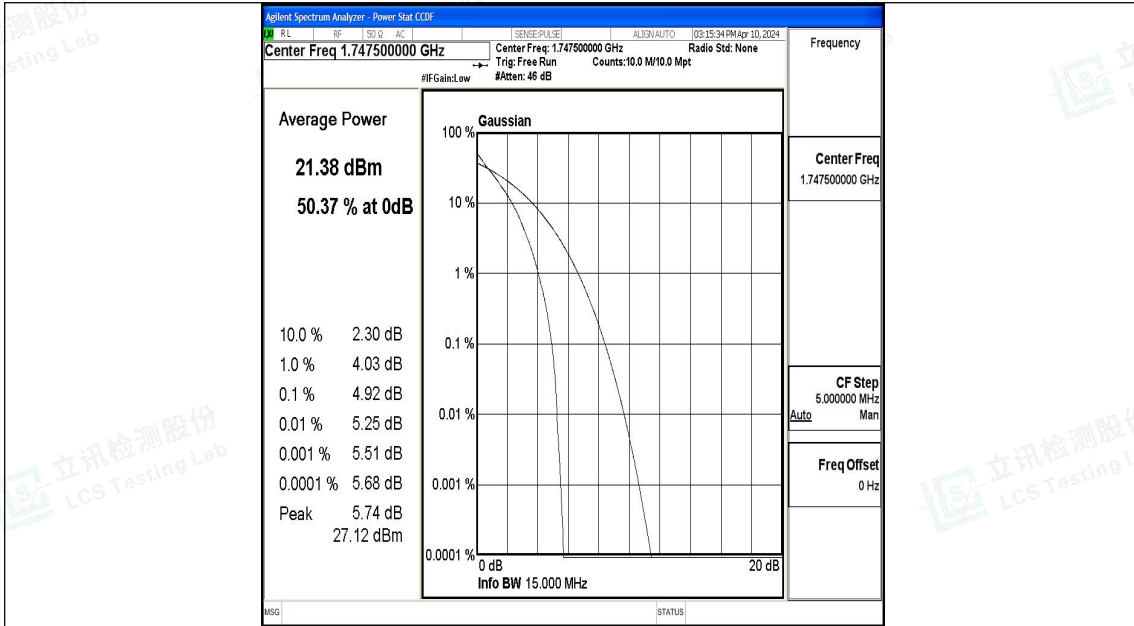

Band4-15MHz-QPSK-20175-1RB#0-PASS

Band4-15MHz-16QAM-20175-1RB#0-PASS

Band4-15MHz-QPSK-20325-1RB#0-PASS

Band4-15MHz-16QAM-20325-1RB#0-PASS

Band4-20MHz-QPSK-20050-1RB#0-PASS

Band4-20MHz-16QAM-20050-1RB#0-PASS