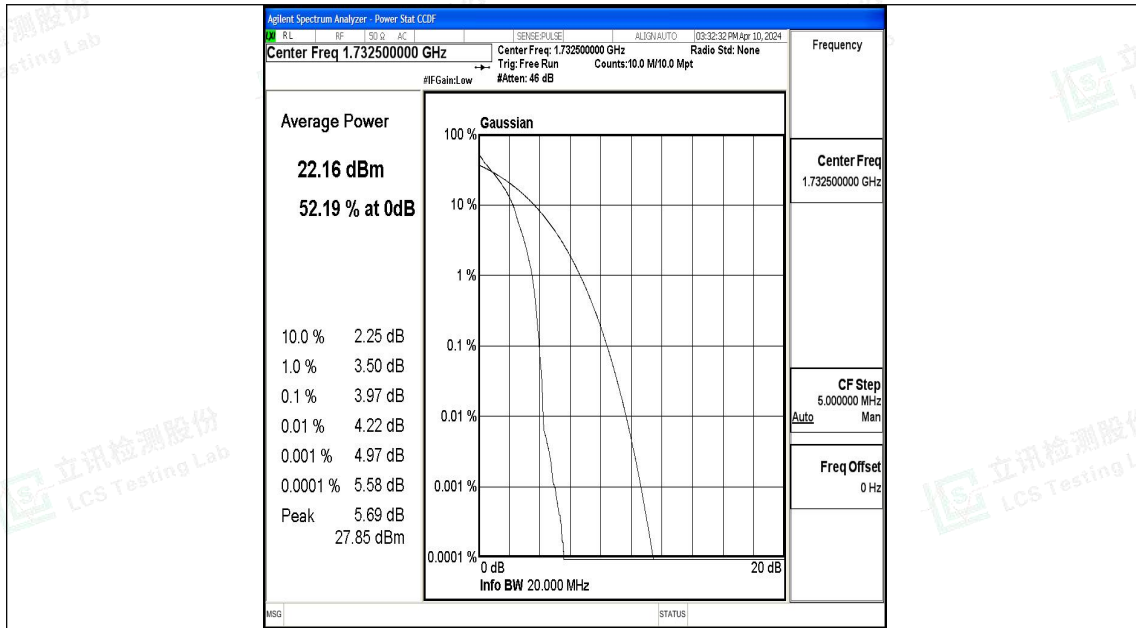

Band4-15MHz-QPSK-20175-1RB#0-PASS

Band4-15MHz-16QAM-20175-1RB#0-PASS

Band4-15MHz-QPSK-20325-1RB#0-PASS

Band4-15MHz-16QAM-20325-1RB#0-PASS

Band4-20MHz-QPSK-20050-1RB#0-PASS

Band4-20MHz-16QAM-20050-1RB#0-PASS