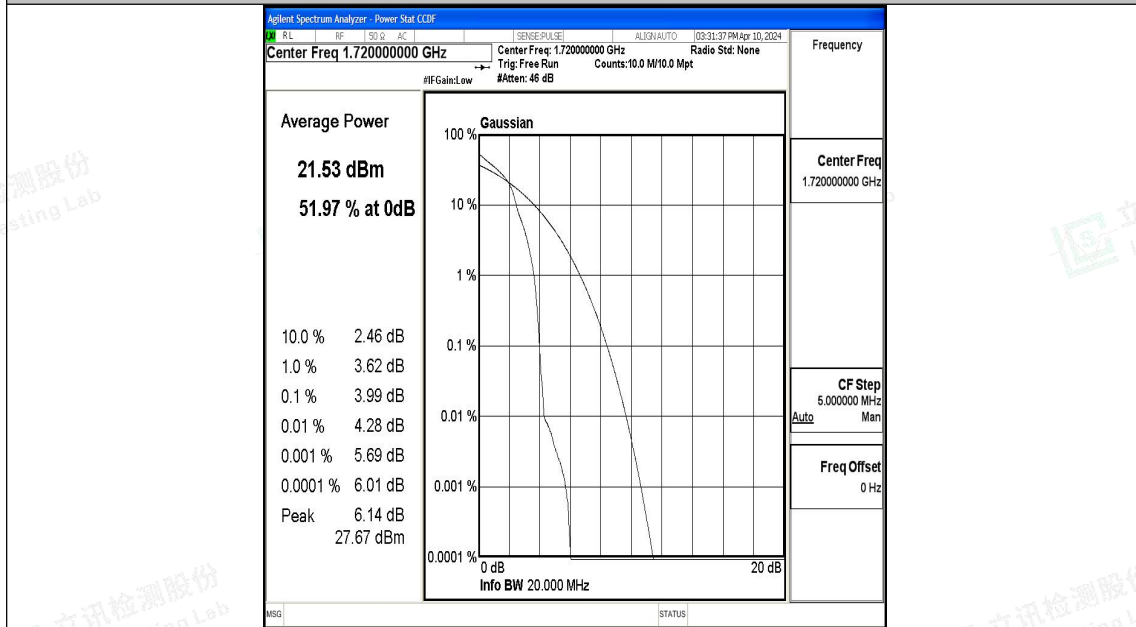

Band4-15MHz-QPSK-20175-1RB#0-PASS

Band4-15MHz-16QAM-20175-1RB#0-PASS

Band4-15MHz-QPSK-20325-1RB#0-PASS

Band4-15MHz-16QAM-20325-1RB#0-PASS

Band4-20MHz-QPSK-20050-1RB#0-PASS

Band4-20MHz-16QAM-20050-1RB#0-PASS