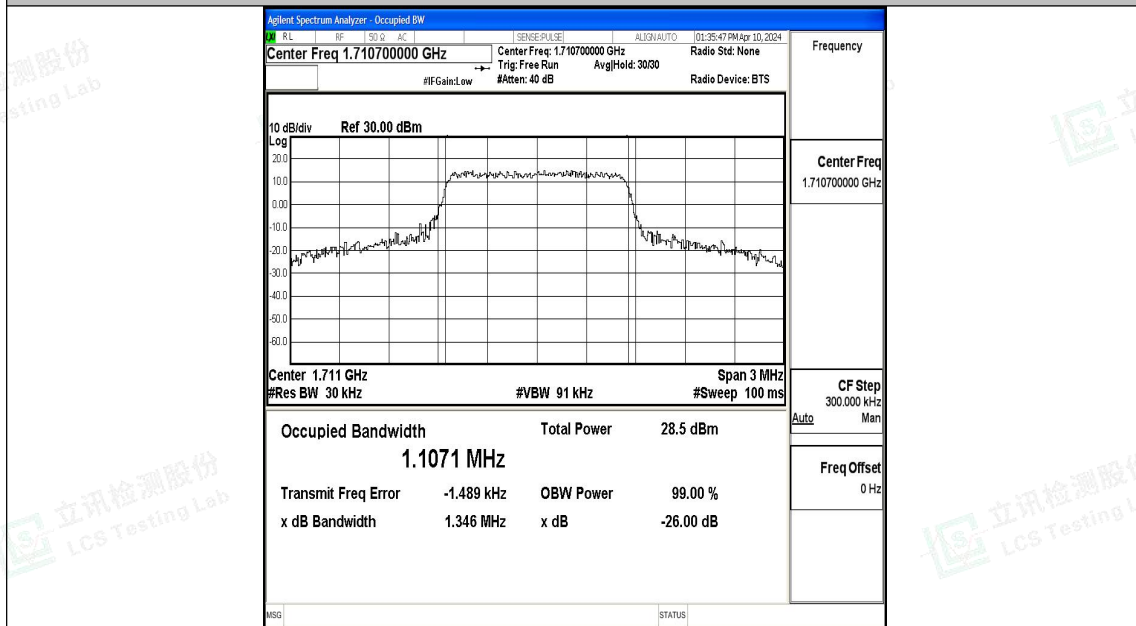

Band4-1.4MHz-16QAM-19957-6RB#0-PASS