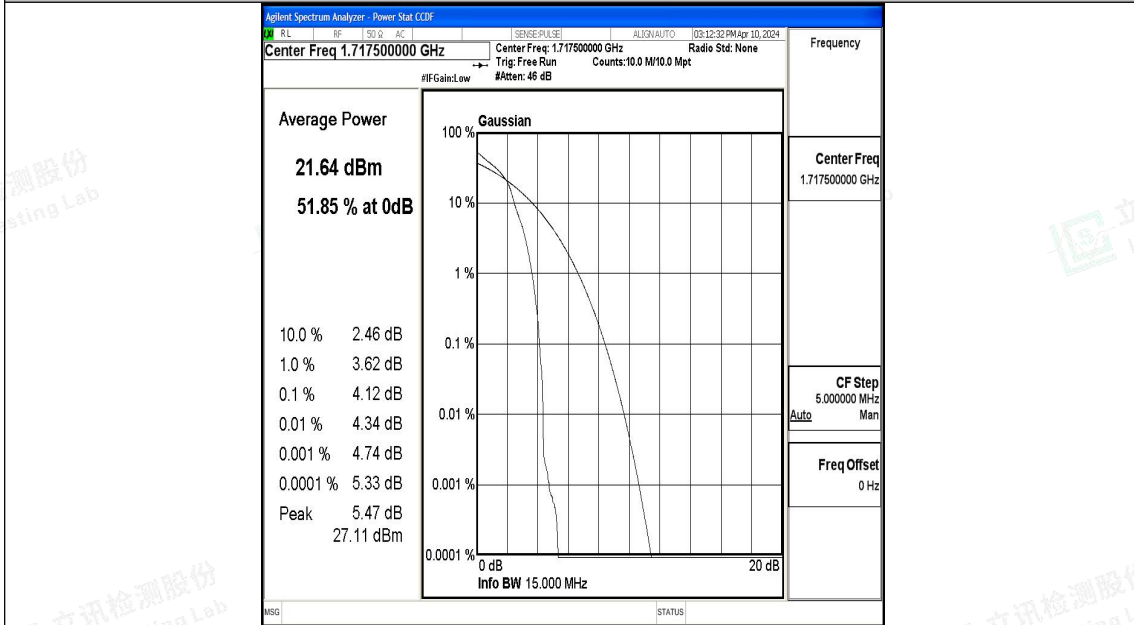

Band4-10MHz-QPSK-20350-50RB#0-PASS

Band4-10MHz-16QAM-20350-50RB#0-PASS

Band4-15MHz-QPSK-20025-1RB#0-PASS

Band4-15MHz-16QAM-20025-1RB#0-PASS

Band4-15MHz-QPSK-20025-75RB#0-PASS

Band4-15MHz-16QAM-20025-75RB#0-PASS