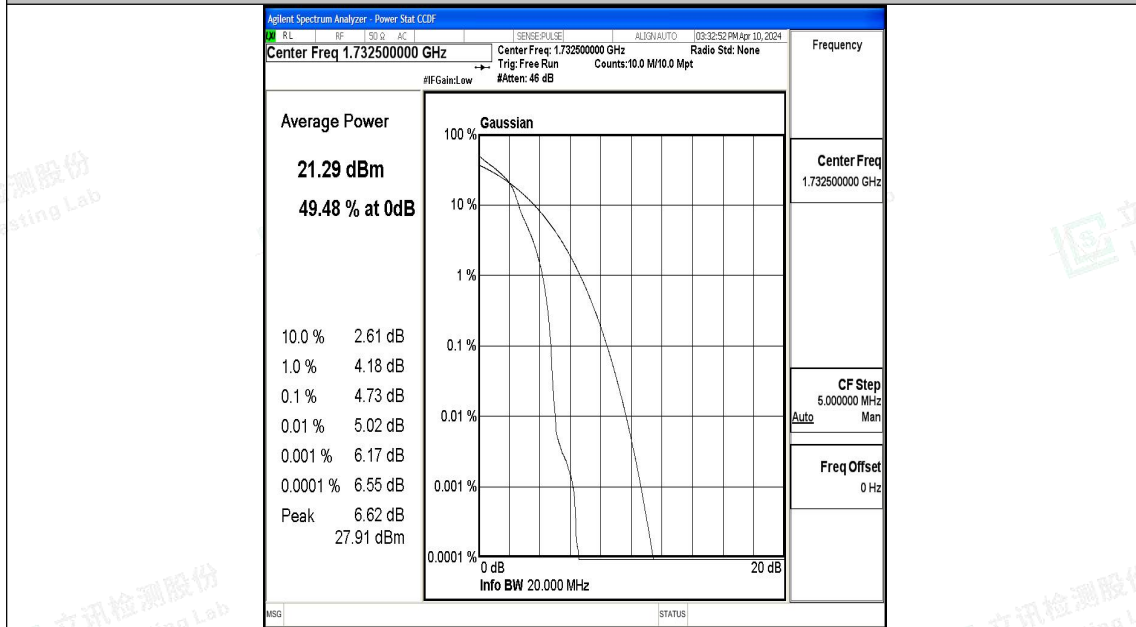

Band4-20MHz-16QAM-20175-1RB#0-PASS