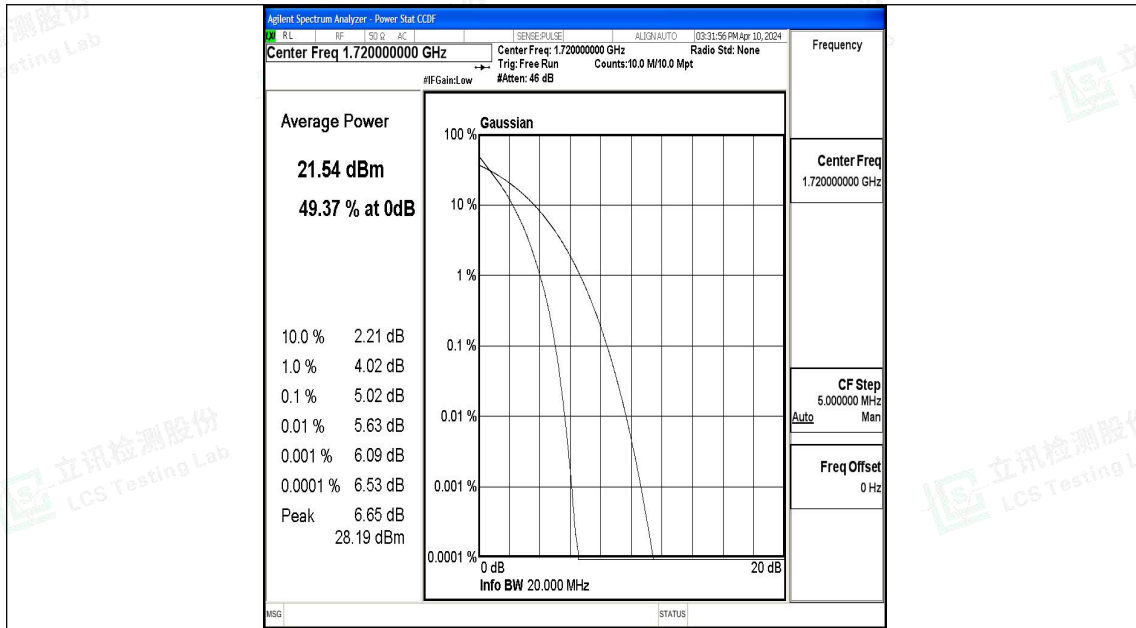

Band4-15MHz-QPSK-20175-1RB#0-PASS

Band4-15MHz-16QAM-20175-1RB#0-PASS

Band4-15MHz-QPSK-20325-1RB#0-PASS

Band4-15MHz-16QAM-20325-1RB#0-PASS

Band4-20MHz-QPSK-20050-1RB#0-PASS

Band4-20MHz-16QAM-20050-1RB#0-PASS