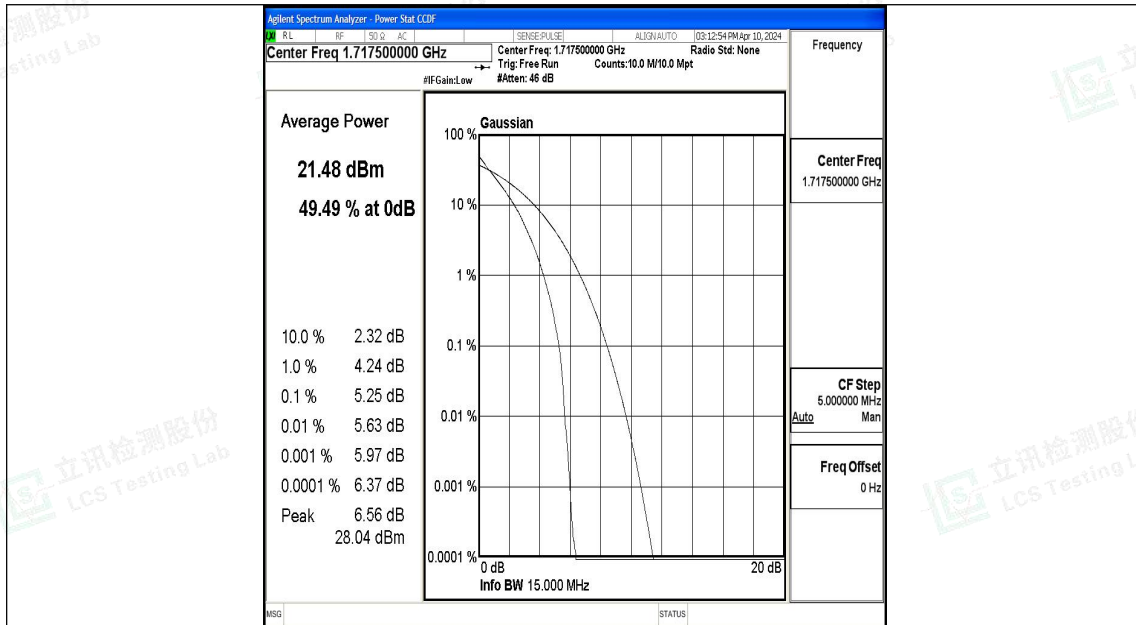

Band4-10MHz-QPSK-20350-50RB#0-PASS

Band4-10MHz-16QAM-20350-50RB#0-PASS

Band4-15MHz-QPSK-20025-1RB#0-PASS

Band4-15MHz-16QAM-20025-1RB#0-PASS

Band4-15MHz-QPSK-20025-75RB#0-PASS

Band4-15MHz-16QAM-20025-75RB#0-PASS