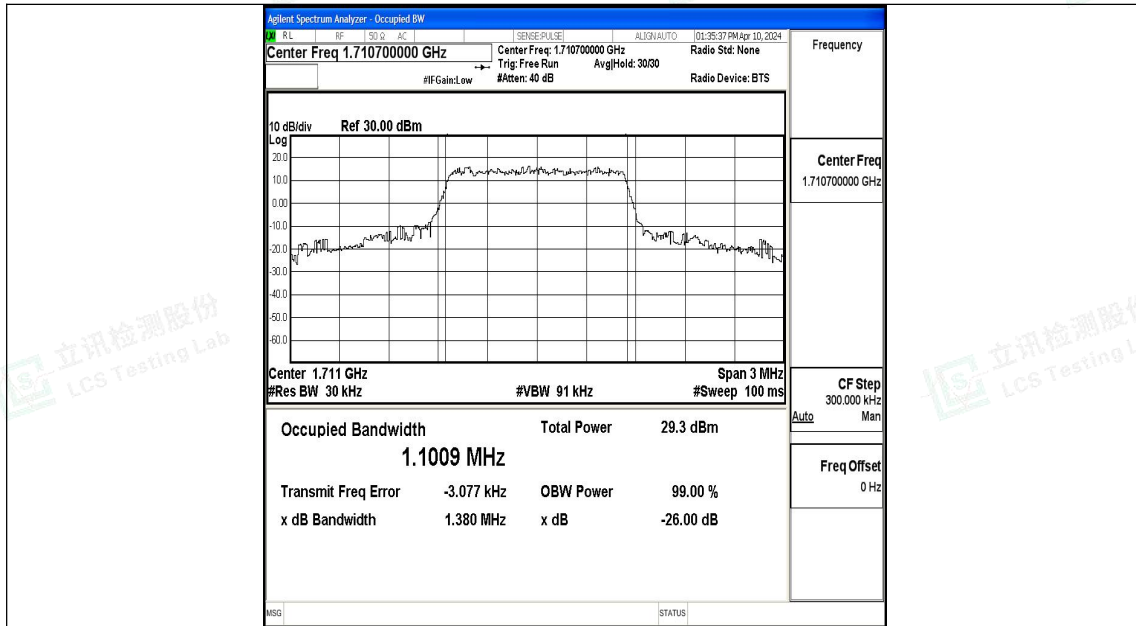

Test Graphs

Band4-1.4MHz-QPSK-19957-6RB#0-PASS