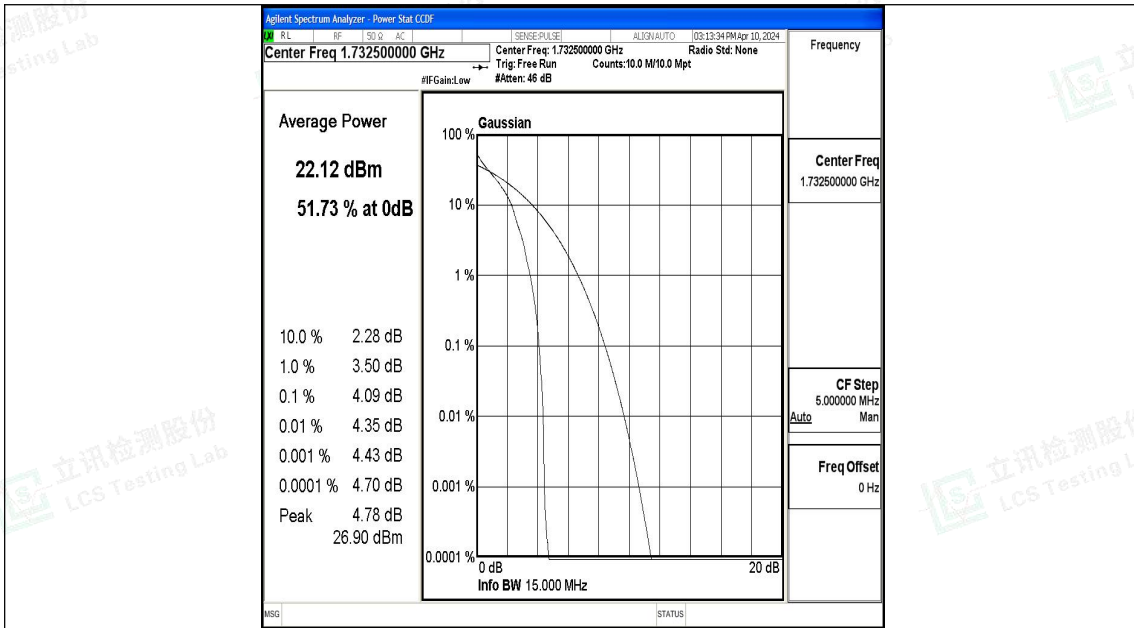

Band4-10MHz-QPSK-20350-50RB#0-PASS

Band4-10MHz-16QAM-20350-50RB#0-PASS

Band4-15MHz-QPSK-20025-1RB#0-PASS

Band4-15MHz-16QAM-20025-1RB#0-PASS

Band4-15MHz-QPSK-20025-75RB#0-PASS

Band4-15MHz-16QAM-20025-75RB#0-PASS