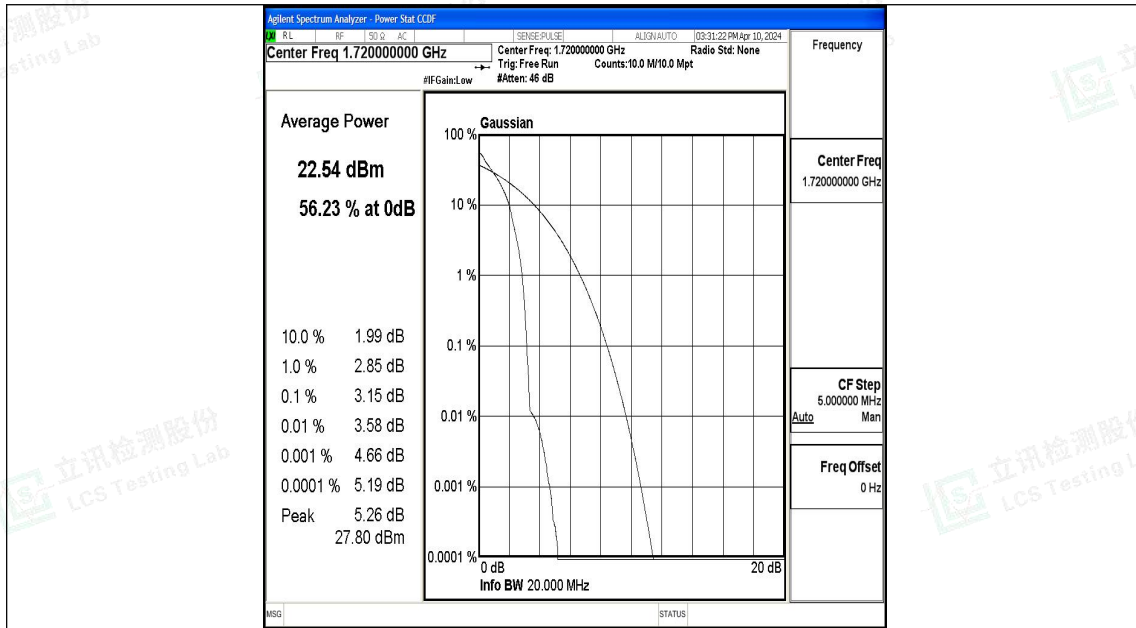

Band4-15MHz-QPSK-20175-1RB#0-PASS

Band4-15MHz-16QAM-20175-1RB#0-PASS

Band4-15MHz-QPSK-20325-1RB#0-PASS

Band4-15MHz-16QAM-20325-1RB#0-PASS

Band4-20MHz-QPSK-20050-1RB#0-PASS

Band4-20MHz-16QAM-20050-1RB#0-PASS