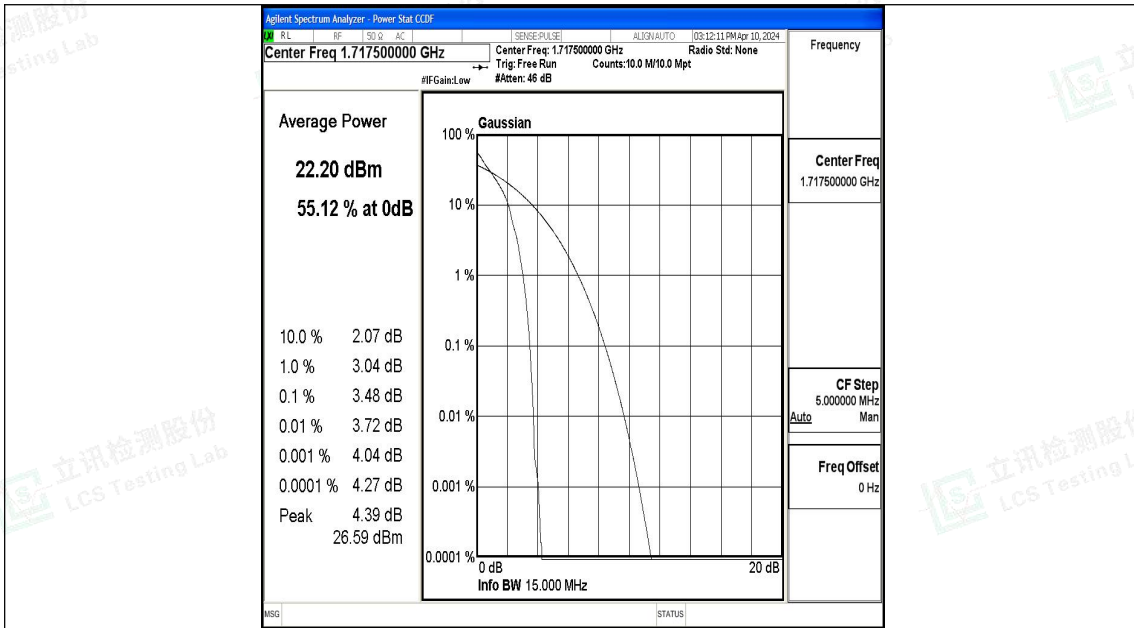

Band4-10MHz-QPSK-20350-50RB#0-PASS

Band4-10MHz-16QAM-20350-50RB#0-PASS

Band4-15MHz-QPSK-20025-1RB#0-PASS

Band4-15MHz-16QAM-20025-1RB#0-PASS

Band4-15MHz-QPSK-20025-75RB#0-PASS

Band4-15MHz-16QAM-20025-75RB#0-PASS