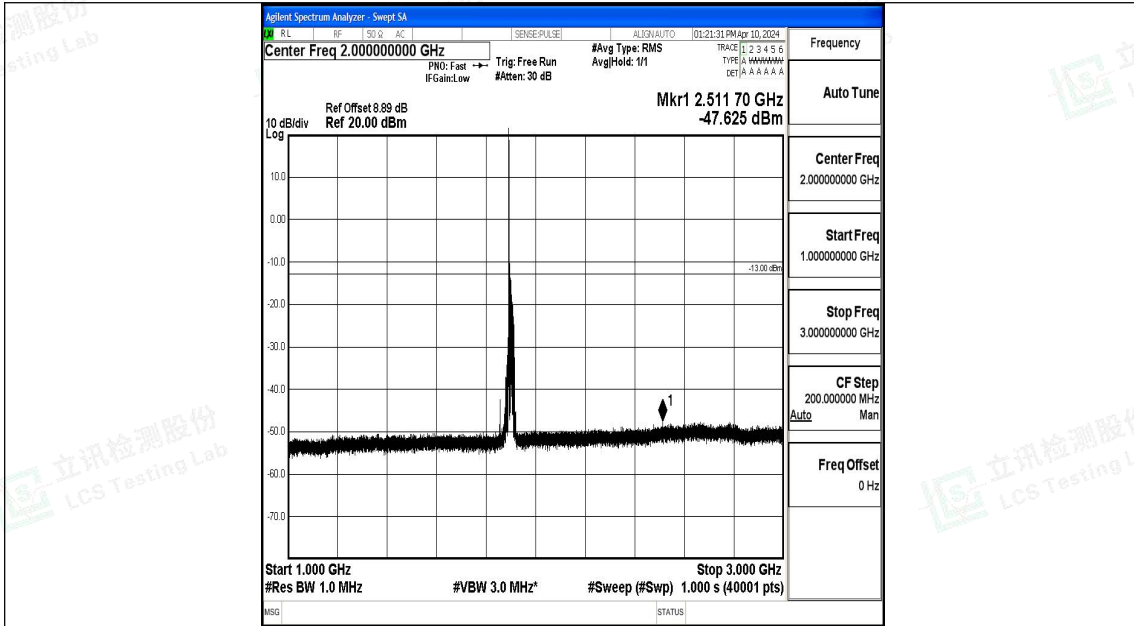

Band2_20MHz_QPSK_19100_1RB#0_3000~20000_3000~20000

Band2_20MHz_16QAM_19100_1RB#0_0.009~0.15_0.009~0.15

Band2_20MHz_16QAM_19100_1RB#0_0.15~30_0.15~30

Band2_20MHz_16QAM_19100_1RB#0_30~1000_30~1000

Band2_20MHz_16QAM_19100_1RB#0_1000~3000_1000~3000

Band2_20MHz_16QAM_19100_1RB#0_3000~20000_3000~20000