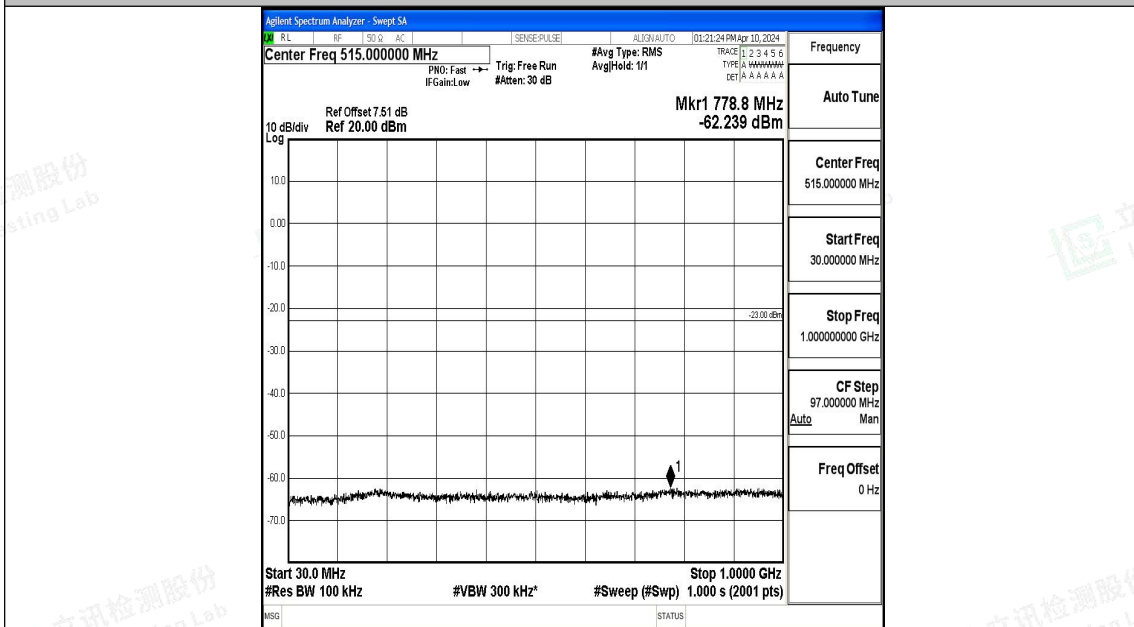

Band2_20MHz_QPSK_19100_1RB#0_3000~20000_3000~20000

Band2_20MHz_16QAM_19100_1RB#0_0.009~0.15_0.009~0.15

Band2_20MHz_16QAM_19100_1RB#0_0.15~30_0.15~30

Band2_20MHz_16QAM_19100_1RB#0_30~1000_30~1000

Band2_20MHz_16QAM_19100_1RB#0_1000~3000_1000~3000

Band2_20MHz_16QAM_19100_1RB#0_3000~20000_3000~20000