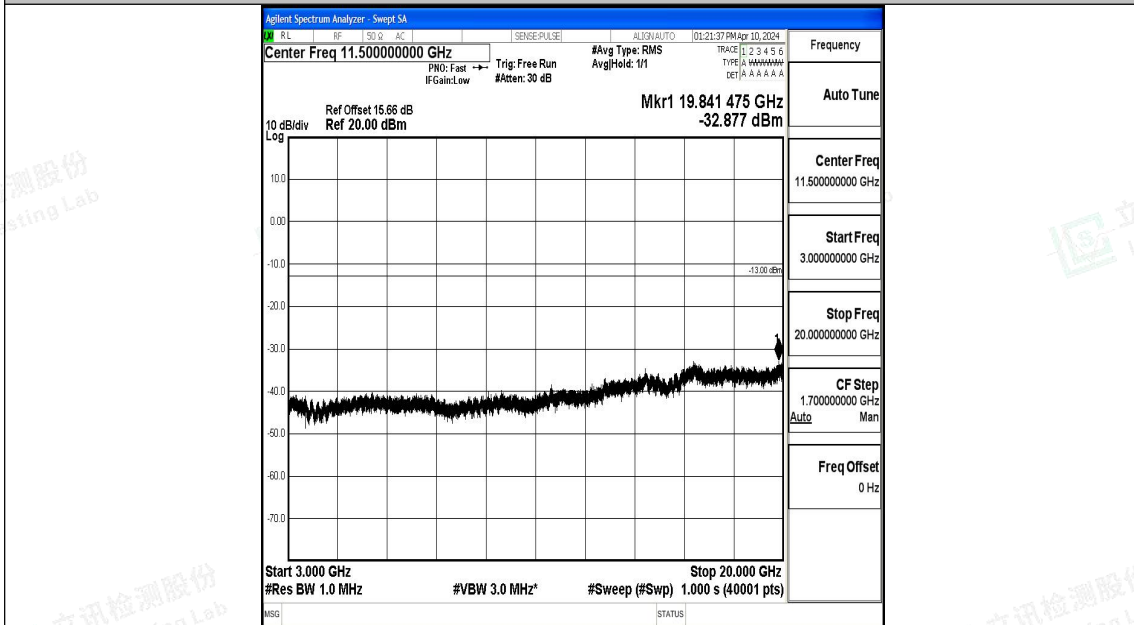

Band2_20MHz_QPSK_19100_1RB#0_3000~20000_3000~20000

Band2_20MHz_16QAM_19100_1RB#0_0.009~0.15_0.009~0.15

Band2_20MHz_16QAM_19100_1RB#0_0.15~30_0.15~30

Band2_20MHz_16QAM_19100_1RB#0_30~1000_30~1000

Band2_20MHz_16QAM_19100_1RB#0_1000~3000_1000~3000

Band2_20MHz_16QAM_19100_1RB#0_3000~20000_3000~20000