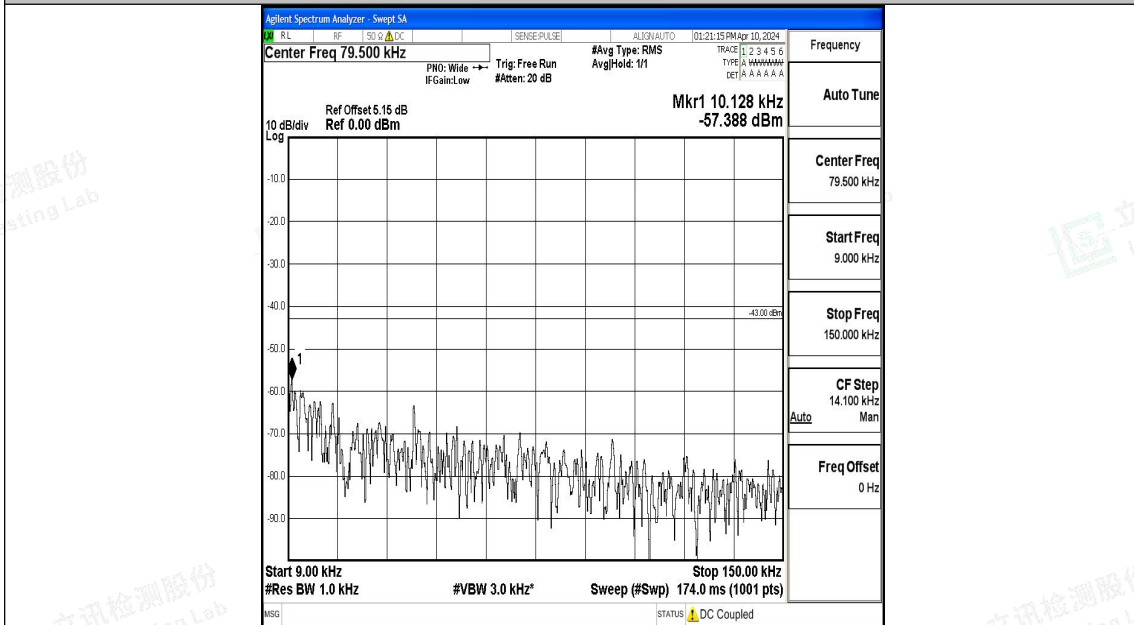

Band2_20MHz_QPSK_19100_1RB#0_3000~20000_3000~20000

Band2_20MHz_16QAM_19100_1RB#0_0.009~0.15_0.009~0.15

Band2_20MHz_16QAM_19100_1RB#0_0.15~30_0.15~30

Band2_20MHz_16QAM_19100_1RB#0_30~1000_30~1000

Band2_20MHz_16QAM_19100_1RB#0_1000~3000_1000~3000