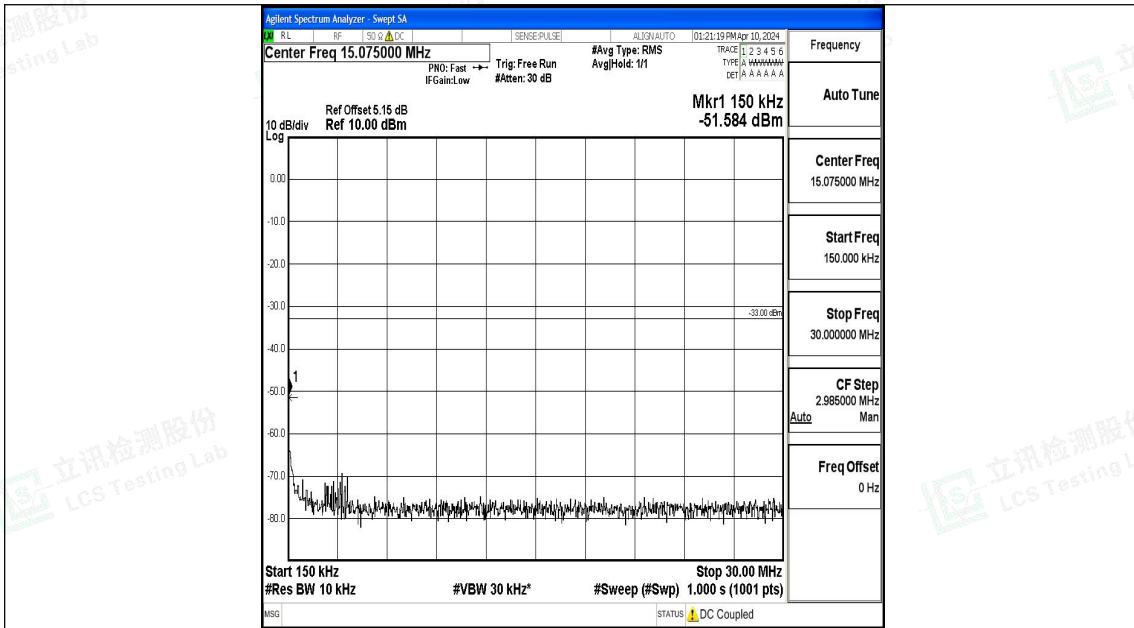

Band2_20MHz_QPSK_19100_1RB#0_3000~20000_3000~20000

Band2_20MHz_16QAM_19100_1RB#0_0.009~0.15_0.009~0.15

Band2_20MHz_16QAM_19100_1RB#0_0.15~30_0.15~30

Band2_20MHz_16QAM_19100_1RB#0_30~1000_30~1000

Band2_20MHz_16QAM_19100_1RB#0_1000~3000_1000~3000

Band2_20MHz_16QAM_19100_1RB#0_3000~20000_3000~20000