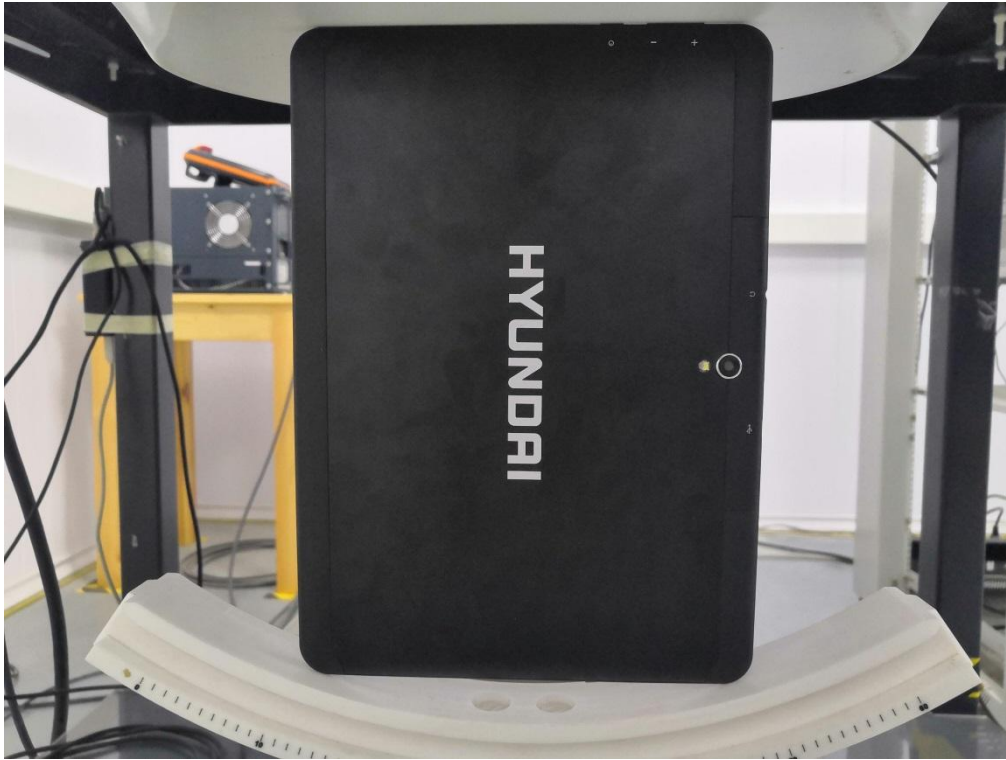

## Test Setup Photos for SAR Testing

0mm body-worn Back Side Setup Photo (hotspot)

0mm body-worn Front Side Setup Photo (hotspot)

**0mm body-worn Right Side Setup Photo (hotspot)**

**0mm body-worn Top Side Setup Photo (hotspot)**

**0mm body-worn Bottom Side Setup Photo (hotspot)**