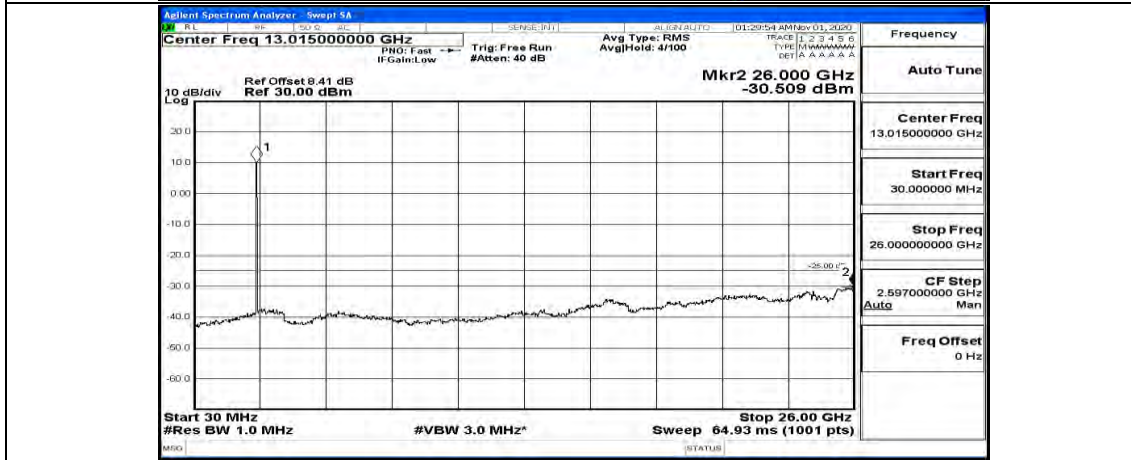

Channel Bandwidth: 20 MHz

(Channel Bandwidth:20 MHz)\_LCH\_QPSK\_1RB#0

(Channel Bandwidth:20 MHz)\_LCH\_QPSK\_1RB#49

(Channel Bandwidth:20 MHz)\_LCH\_QPSK\_1RB#99

(Channel Bandwidth:20 MHz)\_MCH\_QPSK\_1RB#0

(Channel Bandwidth:20 MHz)\_MCH\_QPSK\_1RB#49

(Channel Bandwidth:20 MHz)\_MCH\_QPSK\_1RB#99

(Channel Bandwidth:20 MHz)\_HCH\_QPSK\_1RB#0

(Channel Bandwidth:20 MHz)\_HCH\_QPSK\_1RB#49

(Channel Bandwidth:20 MHz)\_HCH\_QPSK\_1RB#99