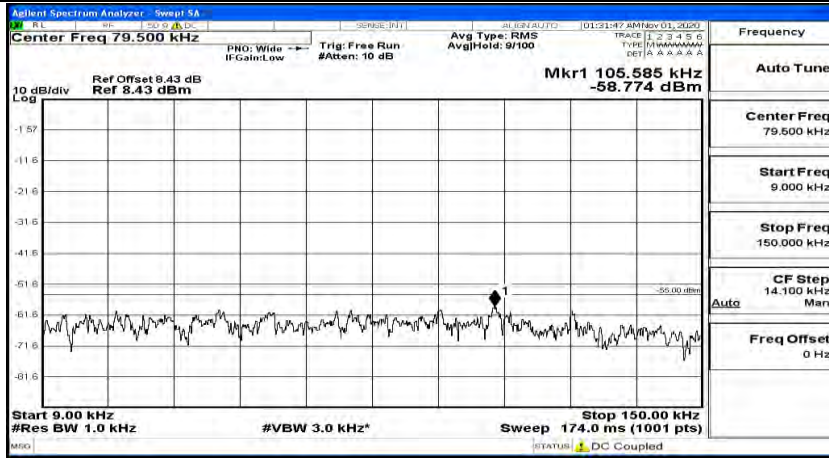

(Channel Bandwidth:20 MHz)\_LCH\_16QAM\_1RB#0

(Channel Bandwidth:20 MHz) LCH\_16QAM\_1RB#49

(Channel Bandwidth:20 MHz) LCH\_16QAM\_1RB#99

(Channel Bandwidth:20 MHz)\_MCH\_16QAM\_1RB#0

(Channel Bandwidth:20 MHz)\_MCH\_16QAM\_1RB#49