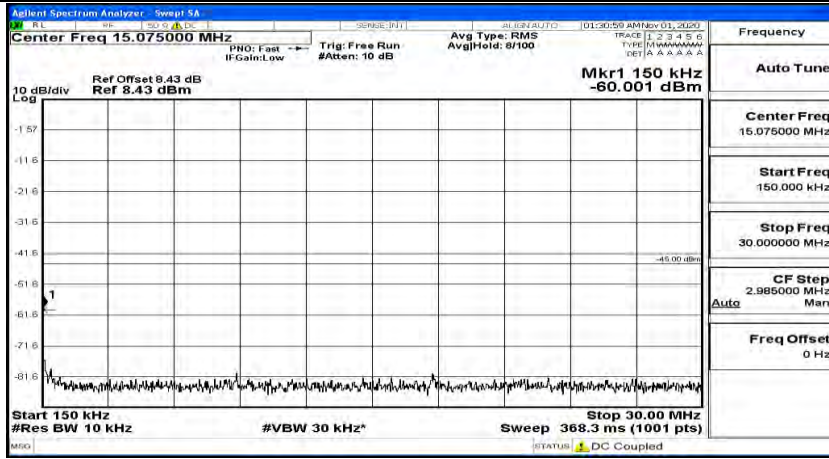

Channel Bandwidth: 20 MHz

(Channel Bandwidth:20 MHz)\_LCH\_QPSK\_1RB#0

(Channel Bandwidth:20 MHz)\_LCH\_QPSK\_1RB#49

(Channel Bandwidth:20 MHz)\_LCH\_QPSK\_1RB#99

(Channel Bandwidth:20 MHz)\_MCH\_QPSK\_1RB#0

(Channel Bandwidth:20 MHz)\_MCH\_QPSK\_1RB#49

(Channel Bandwidth:20 MHz)\_MCH\_QPSK\_1RB#99

(Channel Bandwidth:20 MHz)\_HCH\_QPSK\_1RB#0

(Channel Bandwidth:20 MHz)\_HCH\_QPSK\_1RB#49

(Channel Bandwidth:20 MHz)\_HCH\_QPSK\_1RB#99