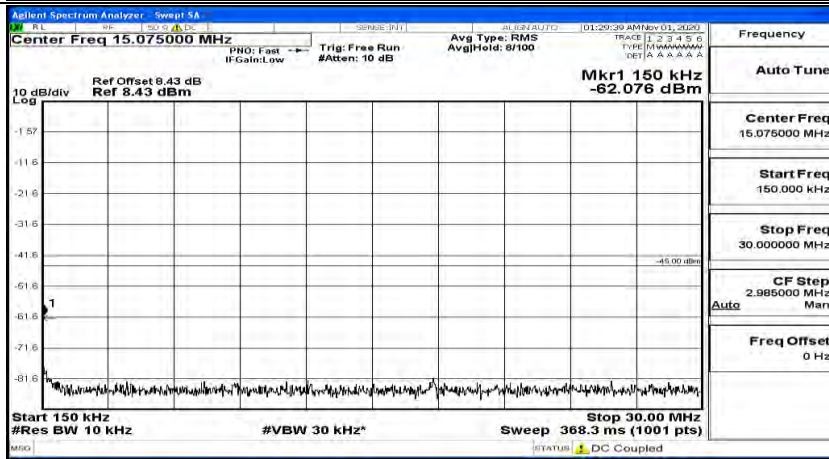

Channel Bandwidth: 20 MHz

(Channel Bandwidth:20 MHz)\_LCH\_QPSK\_1RB#0

(Channel Bandwidth:20 MHz)\_LCH\_QPSK\_1RB#49

(Channel Bandwidth:20 MHz)\_LCH\_QPSK\_1RB#99

(Channel Bandwidth:20 MHz)\_MCH\_QPSK\_1RB#0

(Channel Bandwidth:20 MHz)\_MCH\_QPSK\_1RB#49

(Channel Bandwidth:20 MHz)\_MCH\_QPSK\_1RB#99

(Channel Bandwidth:20 MHz)\_HCH\_QPSK\_1RB#0

(Channel Bandwidth:20 MHz)\_HCH\_QPSK\_1RB#49

(Channel Bandwidth:20 MHz)\_HCH\_QPSK\_1RB#99