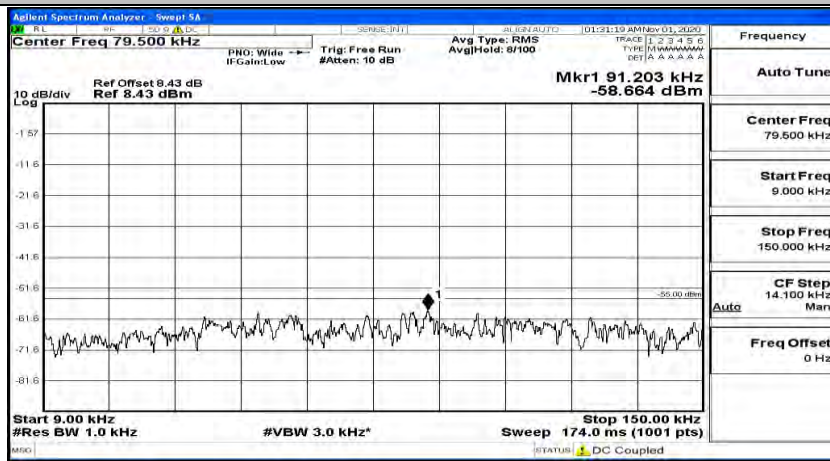

Channel Bandwidth: 20 MHz

(Channel Bandwidth:20 MHz)\_LCH\_QPSK\_1RB#0

(Channel Bandwidth:20 MHz)\_LCH\_QPSK\_1RB#49

(Channel Bandwidth:20 MHz)\_LCH\_QPSK\_1RB#99

(Channel Bandwidth:20 MHz)\_MCH\_QPSK\_1RB#0

(Channel Bandwidth:20 MHz)\_MCH\_QPSK\_1RB#49

(Channel Bandwidth:20 MHz)\_MCH\_QPSK\_1RB#99

(Channel Bandwidth:20 MHz)\_HCH\_QPSK\_1RB#0

(Channel Bandwidth:20 MHz)\_HCH\_QPSK\_1RB#49

(Channel Bandwidth:20 MHz)\_HCH\_QPSK\_1RB#99