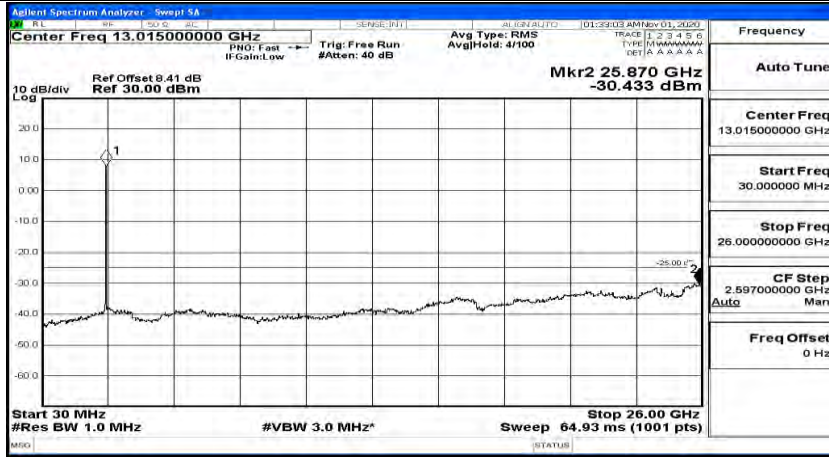

(Channel Bandwidth:20 MHz)\_MCH\_16QAM\_1RB#99

(Channel Bandwidth:20 MHz)\_HCH\_16QAM\_1RB#0

(Channel Bandwidth:20 MHz)\_HCH\_16QAM\_1RB#49

(Channel Bandwidth:20 MHz)\_HCH\_16QAM\_1RB#99