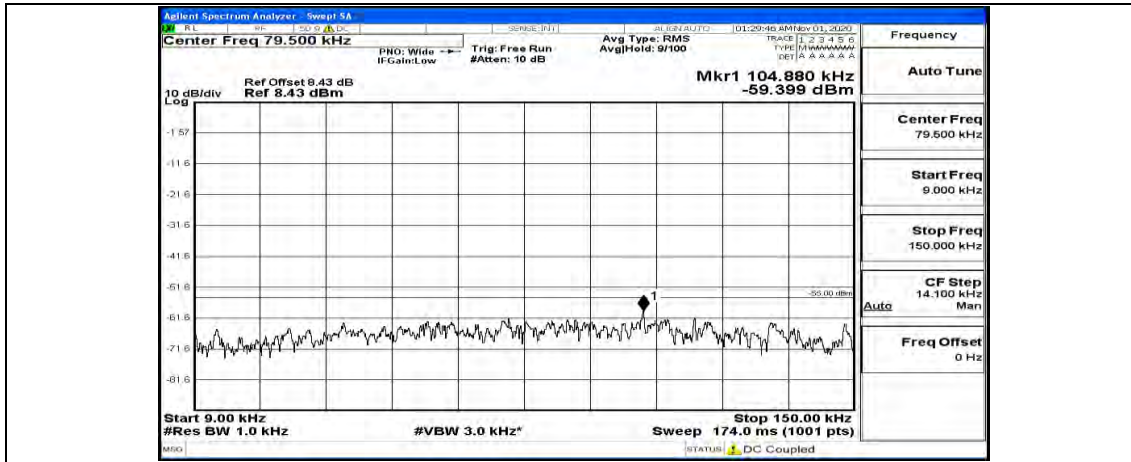

Channel Bandwidth: 20 MHz

(Channel Bandwidth:20 MHz)\_LCH\_QPSK\_1RB#0

(Channel Bandwidth:20 MHz)\_LCH\_QPSK\_1RB#49

(Channel Bandwidth:20 MHz)\_LCH\_QPSK\_1RB#99

(Channel Bandwidth:20 MHz)\_MCH\_QPSK\_1RB#0

(Channel Bandwidth:20 MHz)\_MCH\_QPSK\_1RB#49

(Channel Bandwidth:20 MHz)\_MCH\_QPSK\_1RB#99

(Channel Bandwidth:20 MHz)\_HCH\_QPSK\_1RB#0

(Channel Bandwidth:20 MHz)\_HCH\_QPSK\_1RB#49

(Channel Bandwidth:20 MHz)\_HCH\_QPSK\_1RB#99