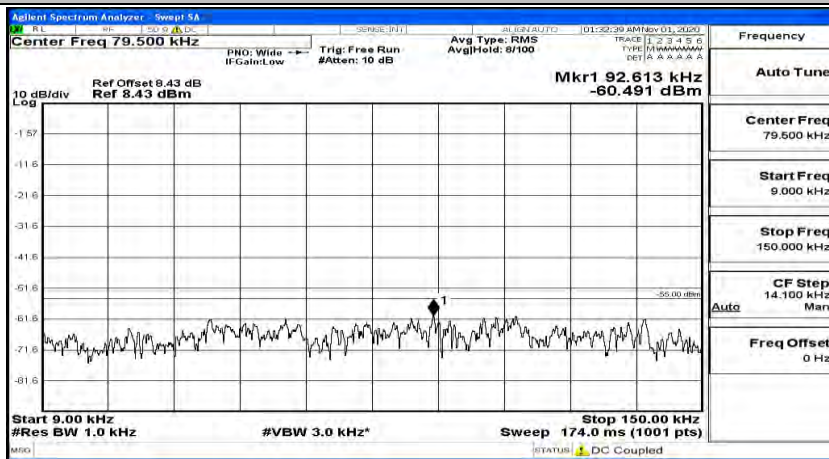

(Channel Bandwidth:20 MHz)\_MCH\_QPSK\_1RB#49

(Channel Bandwidth:20 MHz)\_MCH\_QPSK\_1RB#99

(Channel Bandwidth:20 MHz)\_HCH\_QPSK\_1RB#0

(Channel Bandwidth:20 MHz)\_HCH\_QPSK\_1RB#49

(Channel Bandwidth:20 MHz)\_HCH\_QPSK\_1RB#99