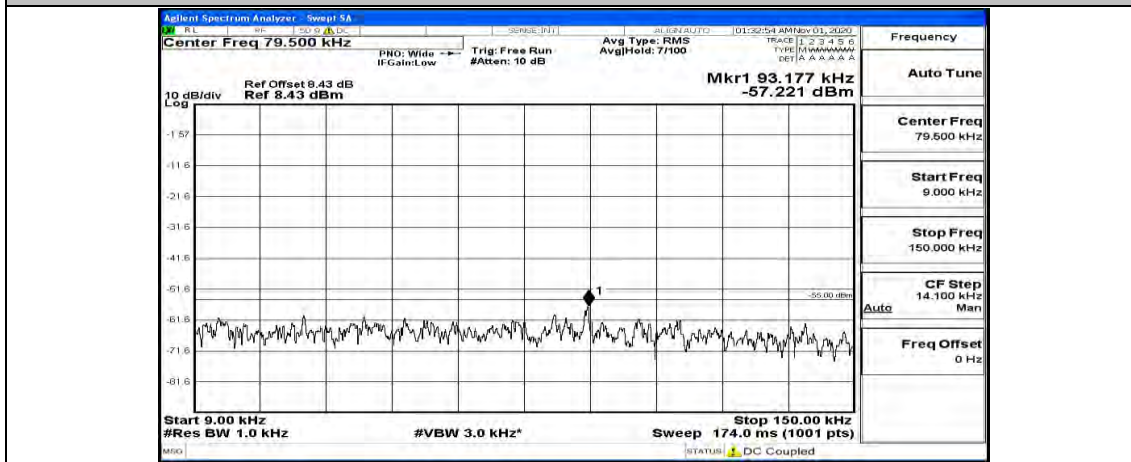

(Channel Bandwidth:20 MHz)_HCH_16QAM_1RB#0