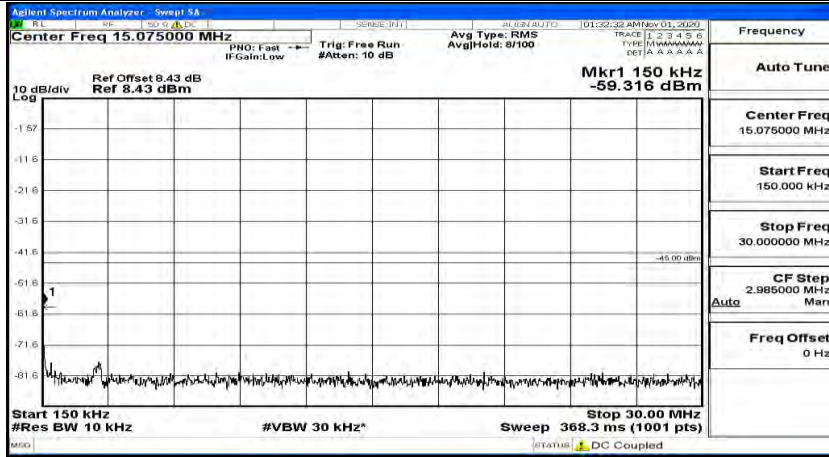

(Channel Bandwidth:20 MHz)\_MCH\_QPSK\_1RB#49

(Channel Bandwidth:20 MHz)\_MCH\_QPSK\_1RB#99

(Channel Bandwidth:20 MHz)\_HCH\_QPSK\_1RB#0

(Channel Bandwidth:20 MHz)\_HCH\_QPSK\_1RB#49

(Channel Bandwidth:20 MHz)\_HCH\_QPSK\_1RB#99

(Channel Bandwidth:20 MHz)\_LCH\_16QAM\_1RB#0

(Channel Bandwidth:20 MHz) LCH\_16QAM\_1RB#49

(Channel Bandwidth:20 MHz) LCH\_16QAM\_1RB#99

(Channel Bandwidth:20 MHz)\_MCH\_16QAM\_1RB#0

(Channel Bandwidth:20 MHz)\_MCH\_16QAM\_1RB#49