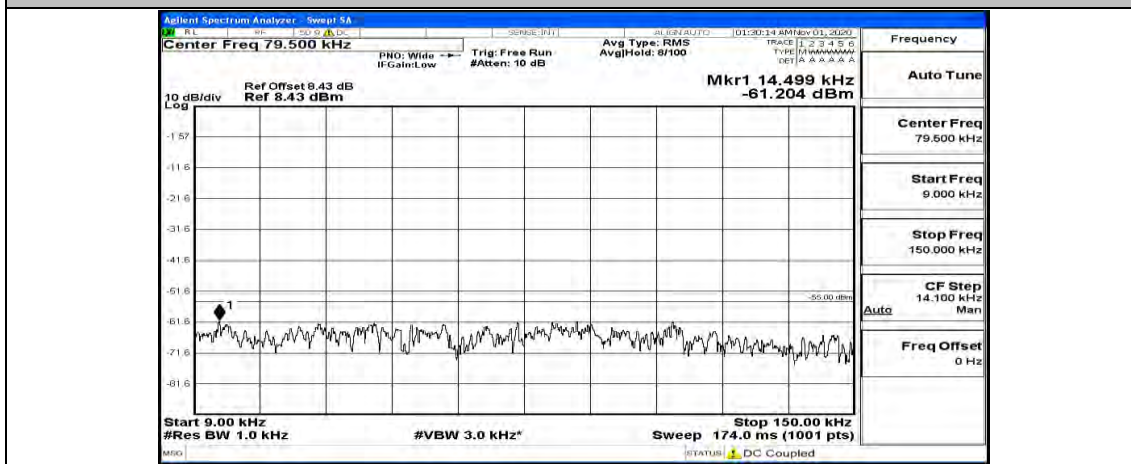

(Channel Bandwidth:20 MHz)_LCH_16QAM_1RB#0