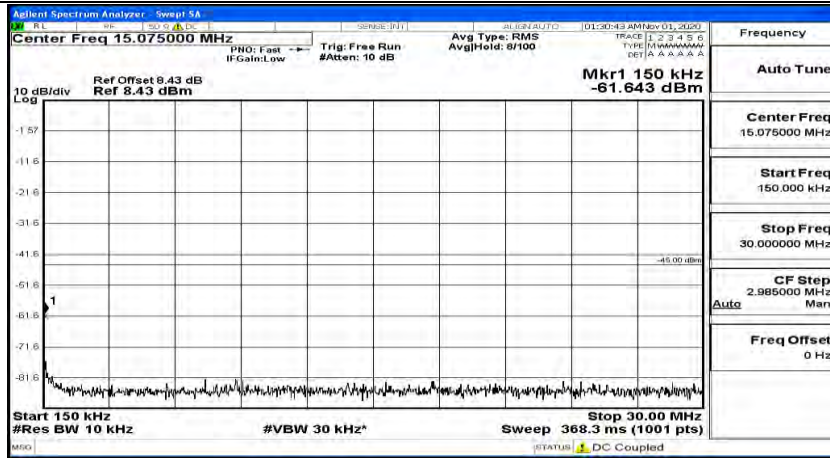

(Channel Bandwidth:20 MHz)\_LCH\_16QAM\_1RB#0

(Channel Bandwidth:20 MHz) LCH\_16QAM\_1RB#49

(Channel Bandwidth:20 MHz) LCH\_16QAM\_1RB#99

(Channel Bandwidth:20 MHz)\_MCH\_16QAM\_1RB#0

(Channel Bandwidth:20 MHz)\_MCH\_16QAM\_1RB#49