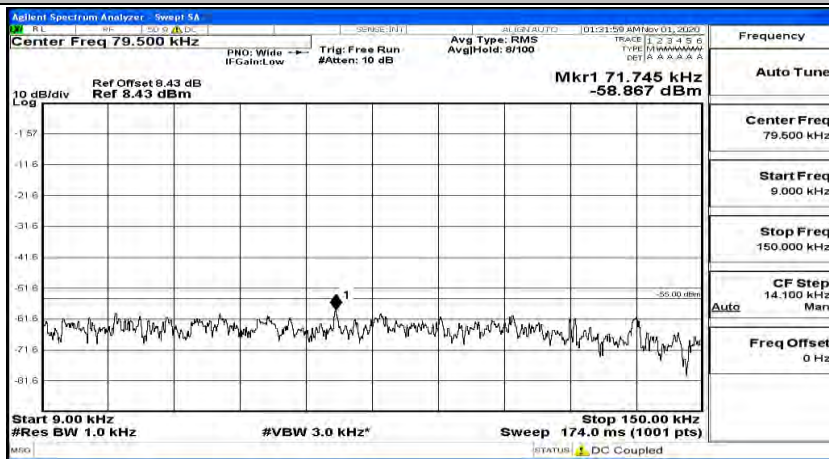

(Channel Bandwidth:20 MHz)_MCH_16QAM_1RB#99