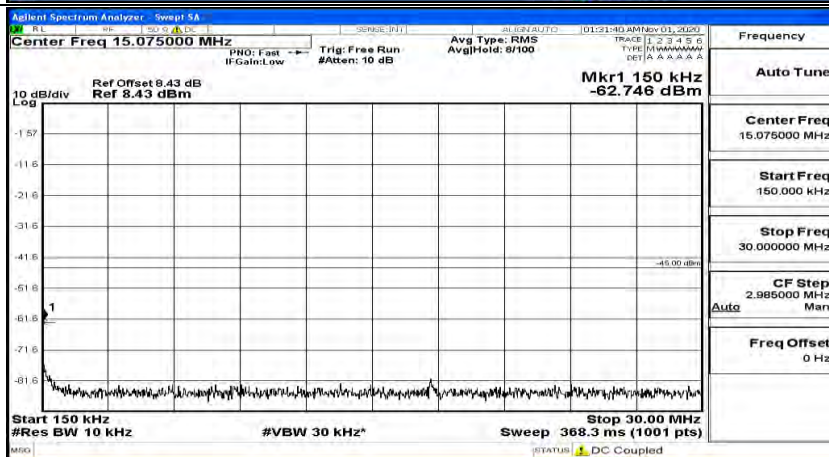

(Channel Bandwidth:20 MHz)\_LCH\_16QAM\_1RB#0

(Channel Bandwidth:20 MHz) LCH\_16QAM\_1RB#49

(Channel Bandwidth:20 MHz) LCH\_16QAM\_1RB#99

(Channel Bandwidth:20 MHz)\_MCH\_16QAM\_1RB#0

(Channel Bandwidth:20 MHz)\_MCH\_16QAM\_1RB#49