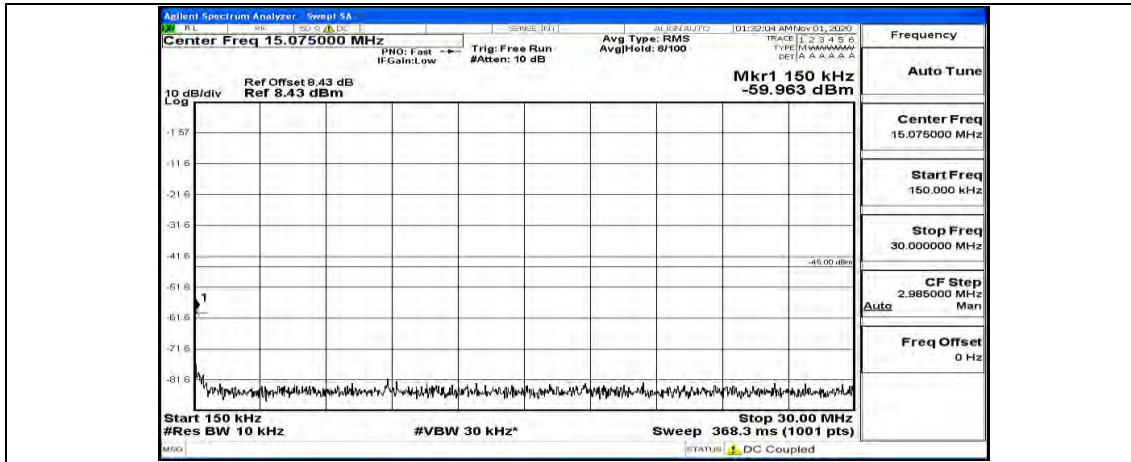

(Channel Bandwidth:20 MHz)\_LCH\_16QAM\_1RB#0

(Channel Bandwidth:20 MHz) LCH\_16QAM\_1RB#49

(Channel Bandwidth:20 MHz) LCH\_16QAM\_1RB#99

(Channel Bandwidth:20 MHz)\_MCH\_16QAM\_1RB#0

(Channel Bandwidth:20 MHz)\_MCH\_16QAM\_1RB#49

(Channel Bandwidth:20 MHz)\_MCH\_16QAM\_1RB#99

(Channel Bandwidth:20 MHz)\_HCH\_16QAM\_1RB#0

(Channel Bandwidth:20 MHz)\_HCH\_16QAM\_1RB#49

(Channel Bandwidth:20 MHz)\_HCH\_16QAM\_1RB#99