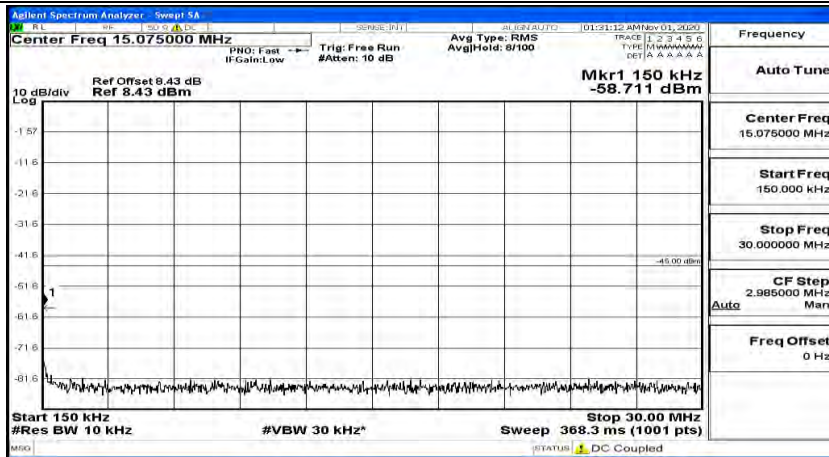

Channel Bandwidth: 20 MHz

(Channel Bandwidth:20 MHz)\_LCH\_QPSK\_1RB#0

(Channel Bandwidth:20 MHz)\_LCH\_QPSK\_1RB#49

(Channel Bandwidth:20 MHz)\_LCH\_QPSK\_1RB#99

(Channel Bandwidth:20 MHz)\_MCH\_QPSK\_1RB#0

(Channel Bandwidth:20 MHz)\_MCH\_QPSK\_1RB#49

(Channel Bandwidth:20 MHz)\_MCH\_QPSK\_1RB#99

(Channel Bandwidth:20 MHz)\_HCH\_QPSK\_1RB#0

(Channel Bandwidth:20 MHz)\_HCH\_QPSK\_1RB#49

(Channel Bandwidth:20 MHz)\_HCH\_QPSK\_1RB#99