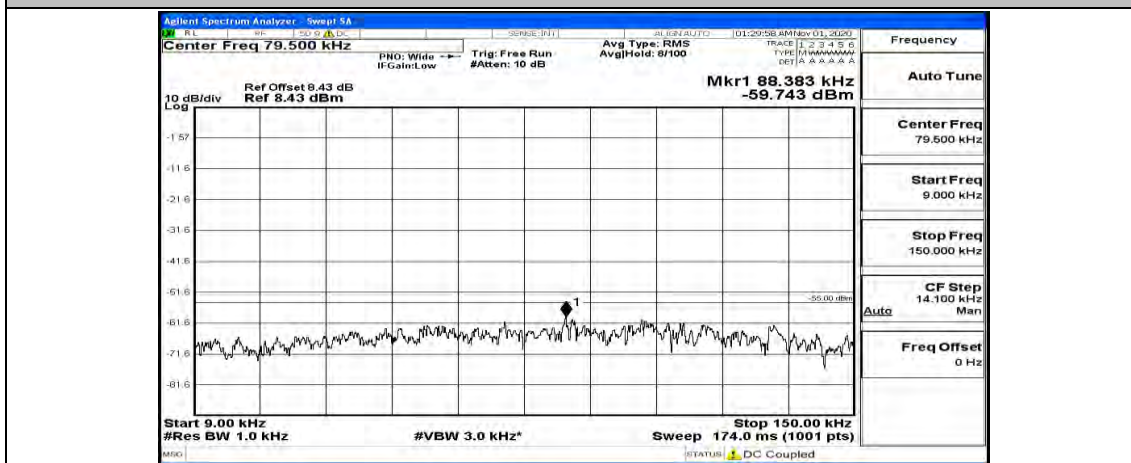

Channel Bandwidth: 20 MHz

(Channel Bandwidth:20 MHz)\_LCH\_QPSK\_1RB#0

(Channel Bandwidth:20 MHz)\_LCH\_QPSK\_1RB#49

(Channel Bandwidth:20 MHz)\_LCH\_QPSK\_1RB#99

(Channel Bandwidth:20 MHz)\_MCH\_QPSK\_1RB#0

(Channel Bandwidth:20 MHz)\_MCH\_QPSK\_1RB#49

(Channel Bandwidth:20 MHz)\_MCH\_QPSK\_1RB#99

(Channel Bandwidth:20 MHz)\_HCH\_QPSK\_1RB#0

(Channel Bandwidth:20 MHz)\_HCH\_QPSK\_1RB#49

(Channel Bandwidth:20 MHz)\_HCH\_QPSK\_1RB#99