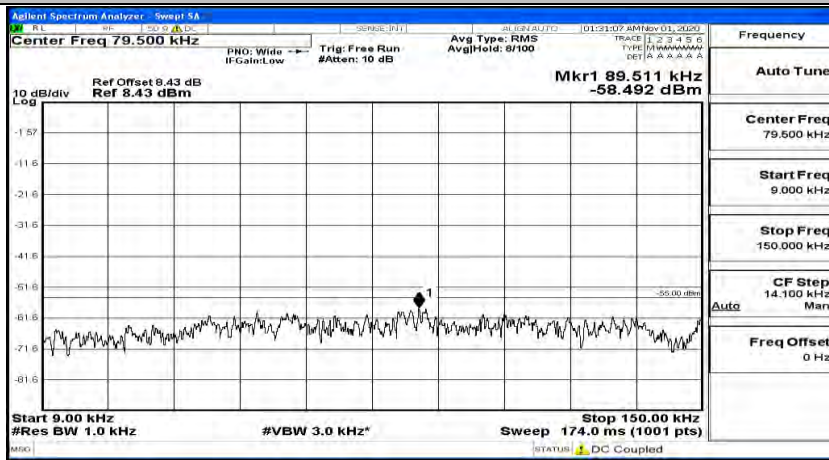

Channel Bandwidth: 20 MHz

(Channel Bandwidth:20 MHz)\_LCH\_QPSK\_1RB#0

(Channel Bandwidth:20 MHz)\_LCH\_QPSK\_1RB#49

(Channel Bandwidth:20 MHz)\_LCH\_QPSK\_1RB#99

(Channel Bandwidth:20 MHz)\_MCH\_QPSK\_1RB#0

(Channel Bandwidth:20 MHz)\_MCH\_QPSK\_1RB#49

(Channel Bandwidth:20 MHz)\_MCH\_QPSK\_1RB#99

(Channel Bandwidth:20 MHz)\_HCH\_QPSK\_1RB#0

(Channel Bandwidth:20 MHz)\_HCH\_QPSK\_1RB#49

(Channel Bandwidth:20 MHz)\_HCH\_QPSK\_1RB#99