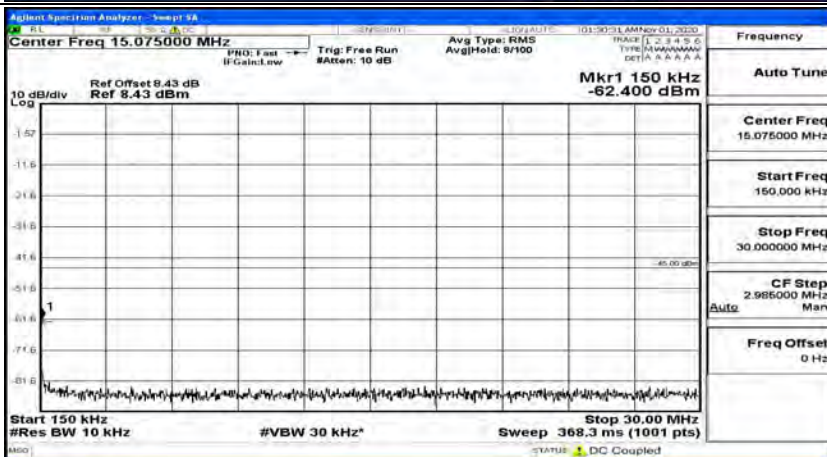

(Channel Bandwidth:20 MHz)\_MCH\_QPSK\_1RB#49

(Channel Bandwidth:20 MHz)\_MCH\_QPSK\_1RB#99

(Channel Bandwidth:20 MHz)\_HCH\_QPSK\_1RB#0

(Channel Bandwidth:20 MHz)\_HCH\_QPSK\_1RB#49

(Channel Bandwidth:20 MHz)\_HCH\_QPSK\_1RB#99

(Channel Bandwidth:20 MHz)\_LCH\_16QAM\_1RB#0

(Channel Bandwidth:20 MHz) LCH\_16QAM\_1RB#49

(Channel Bandwidth:20 MHz) LCH\_16QAM\_1RB#99

(Channel Bandwidth:20 MHz)\_MCH\_16QAM\_1RB#0

(Channel Bandwidth:20 MHz)\_MCH\_16QAM\_1RB#49