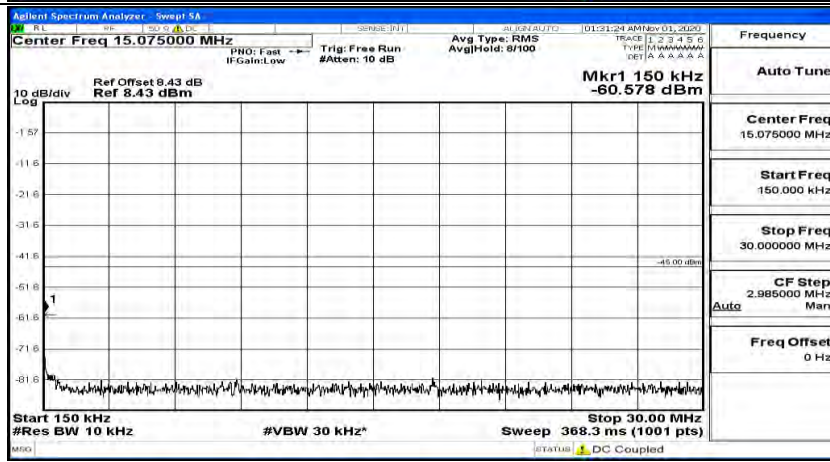

Channel Bandwidth: 20 MHz

(Channel Bandwidth:20 MHz)\_LCH\_QPSK\_1RB#0

(Channel Bandwidth:20 MHz)\_LCH\_QPSK\_1RB#49

(Channel Bandwidth:20 MHz)\_LCH\_QPSK\_1RB#99

(Channel Bandwidth:20 MHz)\_MCH\_QPSK\_1RB#0

(Channel Bandwidth:20 MHz)\_MCH\_QPSK\_1RB#49

(Channel Bandwidth:20 MHz)\_MCH\_QPSK\_1RB#99

(Channel Bandwidth:20 MHz)\_HCH\_QPSK\_1RB#0

(Channel Bandwidth:20 MHz)\_HCH\_QPSK\_1RB#49

(Channel Bandwidth:20 MHz)\_HCH\_QPSK\_1RB#99