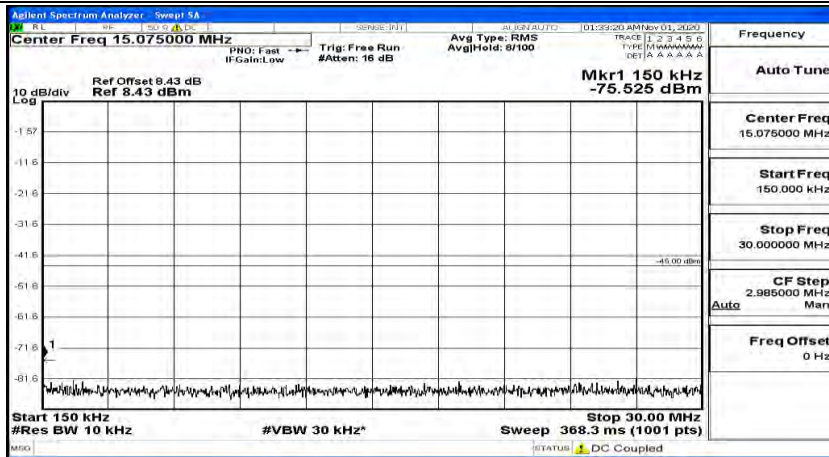

(Channel Bandwidth:20 MHz)\_MCH\_16QAM\_1RB#99

(Channel Bandwidth:20 MHz)\_HCH\_16QAM\_1RB#0

(Channel Bandwidth:20 MHz)\_HCH\_16QAM\_1RB#49

(Channel Bandwidth:20 MHz)\_HCH\_16QAM\_1RB#99