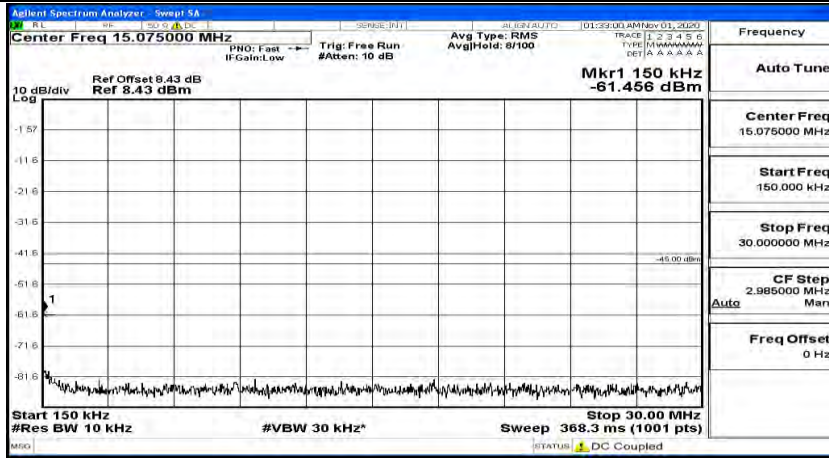

(Channel Bandwidth:20 MHz)\_MCH\_16QAM\_1RB#99

(Channel Bandwidth:20 MHz)\_HCH\_16QAM\_1RB#0

(Channel Bandwidth:20 MHz)\_HCH\_16QAM\_1RB#49

(Channel Bandwidth:20 MHz)\_HCH\_16QAM\_1RB#99