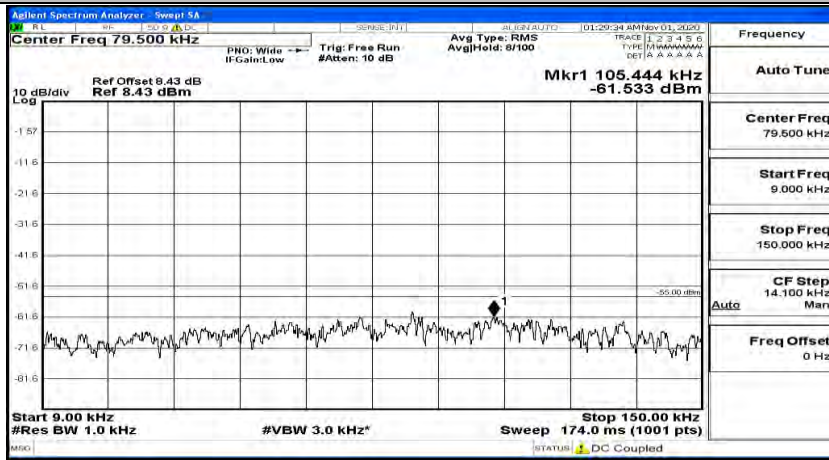

Channel Bandwidth: 20 MHz

(Channel Bandwidth:20 MHz)\_LCH\_QPSK\_1RB#0

(Channel Bandwidth:20 MHz)\_LCH\_QPSK\_1RB#49

(Channel Bandwidth:20 MHz)\_LCH\_QPSK\_1RB#99

(Channel Bandwidth:20 MHz)\_MCH\_QPSK\_1RB#0