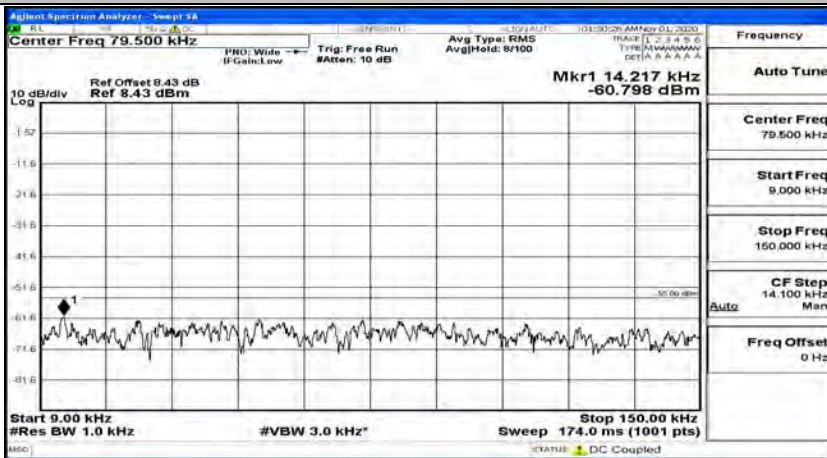

(Channel Bandwidth:20 MHz)\_MCH\_QPSK\_1RB#49

(Channel Bandwidth:20 MHz)\_MCH\_QPSK\_1RB#99

(Channel Bandwidth:20 MHz)\_HCH\_QPSK\_1RB#0

(Channel Bandwidth:20 MHz)\_HCH\_QPSK\_1RB#49

(Channel Bandwidth:20 MHz)\_HCH\_QPSK\_1RB#99

(Channel Bandwidth:20 MHz)\_LCH\_16QAM\_1RB#0

(Channel Bandwidth:20 MHz) LCH\_16QAM\_1RB#49

(Channel Bandwidth:20 MHz) LCH\_16QAM\_1RB#99

(Channel Bandwidth:20 MHz)\_MCH\_16QAM\_1RB#0

(Channel Bandwidth:20 MHz)\_MCH\_16QAM\_1RB#49