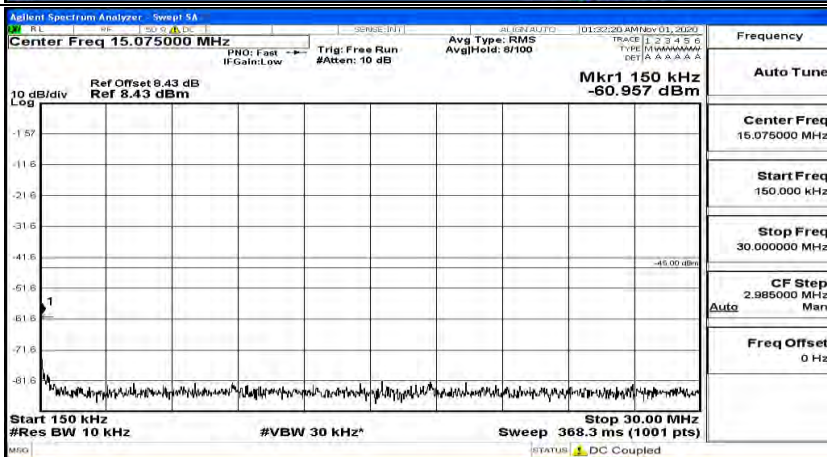

(Channel Bandwidth:20 MHz)\_MCH\_QPSK\_1RB#49

(Channel Bandwidth:20 MHz)\_MCH\_QPSK\_1RB#99

(Channel Bandwidth:20 MHz)\_HCH\_QPSK\_1RB#0

(Channel Bandwidth:20 MHz)\_HCH\_QPSK\_1RB#49

(Channel Bandwidth:20 MHz)\_HCH\_QPSK\_1RB#99