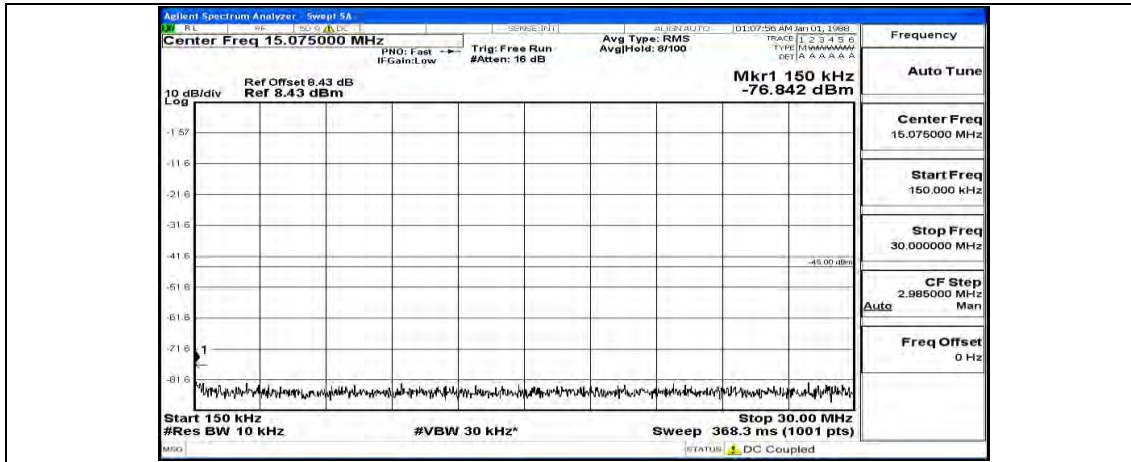

Channel Bandwidth: 20 MHz

(Channel Bandwidth:20 MHz)\_LCH\_QPSK\_1RB#0

(Channel Bandwidth:20 MHz)\_LCH\_QPSK\_1RB#49

(Channel Bandwidth:20 MHz)\_LCH\_QPSK\_1RB#99

(Channel Bandwidth:20 MHz)\_MCH\_QPSK\_1RB#0

(Channel Bandwidth:20 MHz)\_MCH\_QPSK\_1RB#49

(Channel Bandwidth:20 MHz)\_MCH\_QPSK\_1RB#99

(Channel Bandwidth:20 MHz)\_HCH\_QPSK\_1RB#0

(Channel Bandwidth:20 MHz)\_HCH\_QPSK\_1RB#49

(Channel Bandwidth:20 MHz)\_HCH\_QPSK\_1RB#99

(Channel Bandwidth:20 MHz)\_LCH\_16QAM\_1RB#0

(Channel Bandwidth:20 MHz) LCH\_16QAM\_1RB#49

(Channel Bandwidth:20 MHz) LCH\_16QAM\_1RB#99

(Channel Bandwidth:20 MHz)\_MCH\_16QAM\_1RB#0

(Channel Bandwidth:20 MHz)\_MCH\_16QAM\_1RB#49