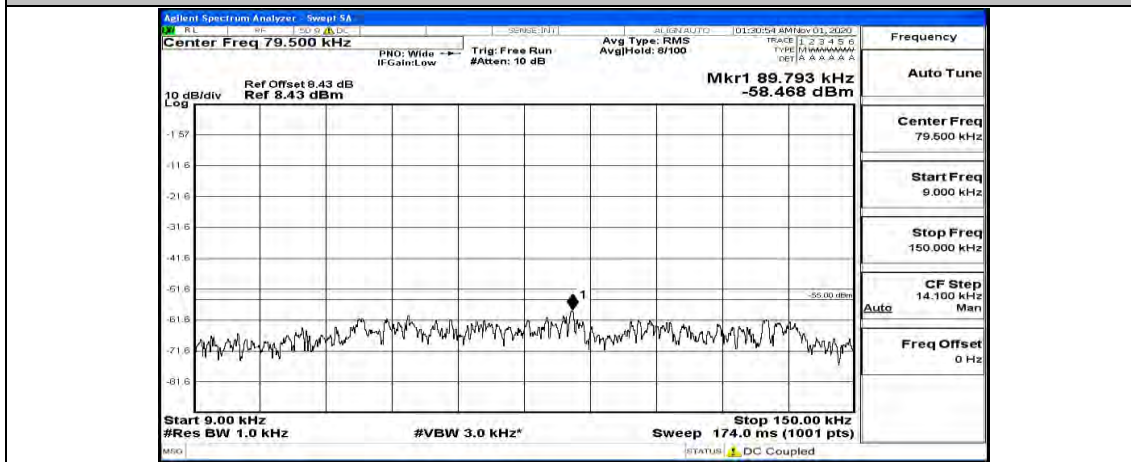

Channel Bandwidth: 20 MHz

(Channel Bandwidth:20 MHz)\_LCH\_QPSK\_1RB#0

(Channel Bandwidth:20 MHz)\_LCH\_QPSK\_1RB#49

(Channel Bandwidth:20 MHz)\_LCH\_QPSK\_1RB#99

(Channel Bandwidth:20 MHz)\_MCH\_QPSK\_1RB#0

(Channel Bandwidth:20 MHz)\_MCH\_QPSK\_1RB#49

(Channel Bandwidth:20 MHz)\_MCH\_QPSK\_1RB#99

(Channel Bandwidth:20 MHz)\_HCH\_QPSK\_1RB#0

(Channel Bandwidth:20 MHz)\_HCH\_QPSK\_1RB#49

(Channel Bandwidth:20 MHz)\_HCH\_QPSK\_1RB#99