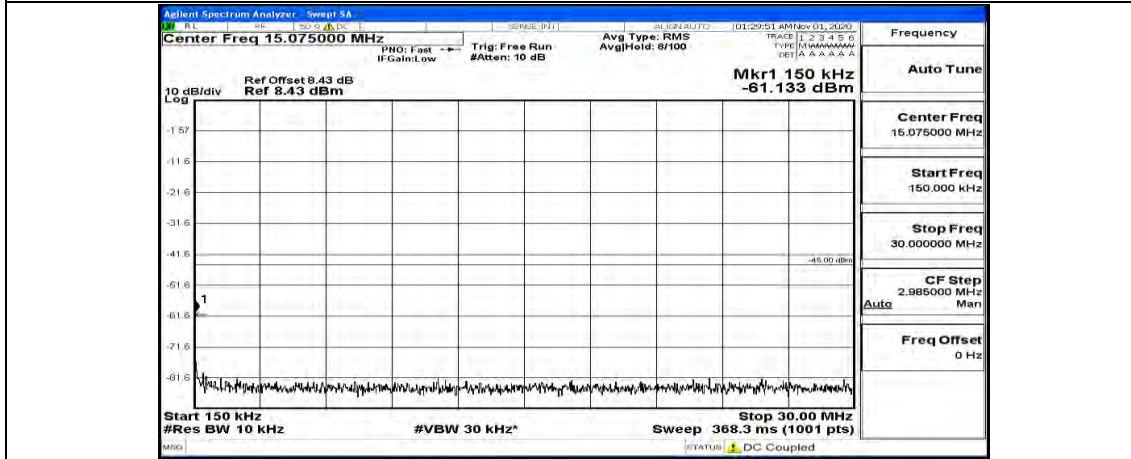

Channel Bandwidth: 20 MHz

(Channel Bandwidth:20 MHz)\_LCH\_QPSK\_1RB#0

(Channel Bandwidth:20 MHz)\_LCH\_QPSK\_1RB#49

(Channel Bandwidth:20 MHz)\_LCH\_QPSK\_1RB#99

(Channel Bandwidth:20 MHz)\_MCH\_QPSK\_1RB#0

(Channel Bandwidth:20 MHz)\_MCH\_QPSK\_1RB#49

(Channel Bandwidth:20 MHz)\_MCH\_QPSK\_1RB#99

(Channel Bandwidth:20 MHz)\_HCH\_QPSK\_1RB#0

(Channel Bandwidth:20 MHz)\_HCH\_QPSK\_1RB#49

(Channel Bandwidth:20 MHz)\_HCH\_QPSK\_1RB#99