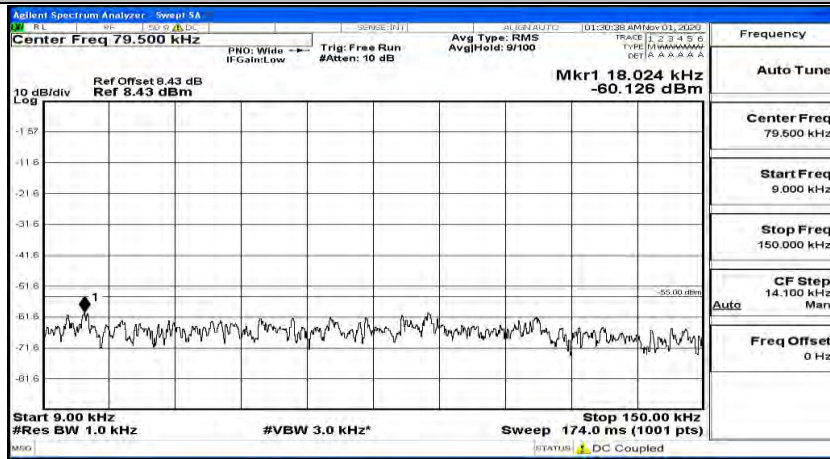

(Channel Bandwidth:20 MHz)\_LCH\_16QAM\_1RB#0

(Channel Bandwidth:20 MHz) LCH\_16QAM\_1RB#49

(Channel Bandwidth:20 MHz) LCH\_16QAM\_1RB#99

(Channel Bandwidth:20 MHz)\_MCH\_16QAM\_1RB#0

(Channel Bandwidth:20 MHz)\_MCH\_16QAM\_1RB#49