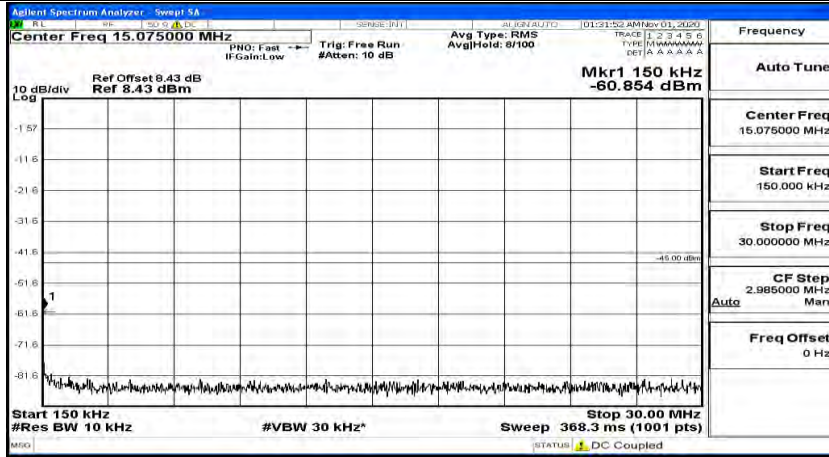

(Channel Bandwidth:20 MHz)\_LCH\_16QAM\_1RB#0

(Channel Bandwidth:20 MHz) LCH\_16QAM\_1RB#49

(Channel Bandwidth:20 MHz) LCH\_16QAM\_1RB#99

(Channel Bandwidth:20 MHz)\_MCH\_16QAM\_1RB#0

(Channel Bandwidth:20 MHz)\_MCH\_16QAM\_1RB#49

(Channel Bandwidth:20 MHz)\_MCH\_16QAM\_1RB#99

(Channel Bandwidth:20 MHz)\_HCH\_16QAM\_1RB#0

(Channel Bandwidth:20 MHz)\_HCH\_16QAM\_1RB#49

(Channel Bandwidth:20 MHz)\_HCH\_16QAM\_1RB#99