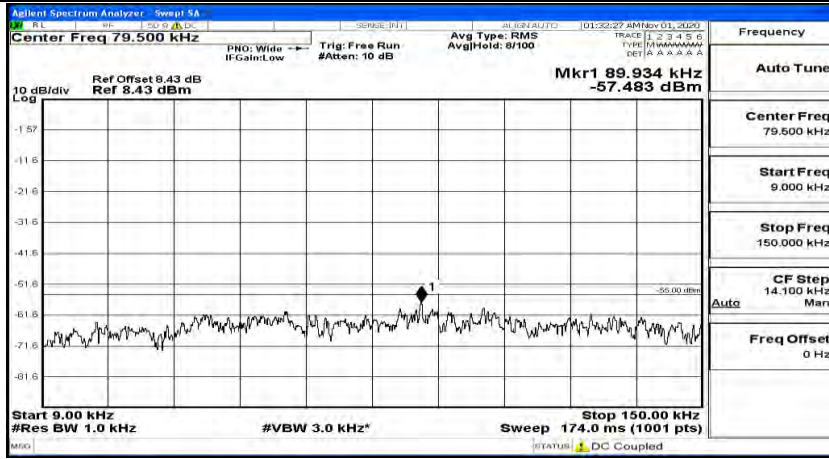

(Channel Bandwidth:20 MHz)\_MCH\_QPSK\_1RB#49

(Channel Bandwidth:20 MHz)\_MCH\_QPSK\_1RB#99

(Channel Bandwidth:20 MHz)\_HCH\_QPSK\_1RB#0

(Channel Bandwidth:20 MHz)\_HCH\_QPSK\_1RB#49

(Channel Bandwidth:20 MHz)\_HCH\_QPSK\_1RB#99

(Channel Bandwidth:20 MHz)\_LCH\_16QAM\_1RB#0

(Channel Bandwidth:20 MHz) LCH\_16QAM\_1RB#49

(Channel Bandwidth:20 MHz) LCH\_16QAM\_1RB#99

(Channel Bandwidth:20 MHz)\_MCH\_16QAM\_1RB#0

(Channel Bandwidth:20 MHz)\_MCH\_16QAM\_1RB#49