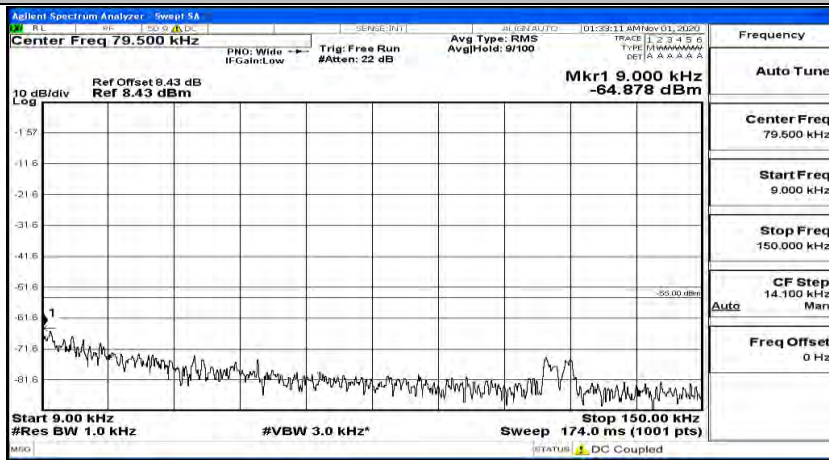

(Channel Bandwidth:20 MHz)\_MCH\_16QAM\_1RB#99

(Channel Bandwidth:20 MHz)\_HCH\_16QAM\_1RB#0

(Channel Bandwidth:20 MHz)\_HCH\_16QAM\_1RB#49

(Channel Bandwidth:20 MHz)\_HCH\_16QAM\_1RB#99