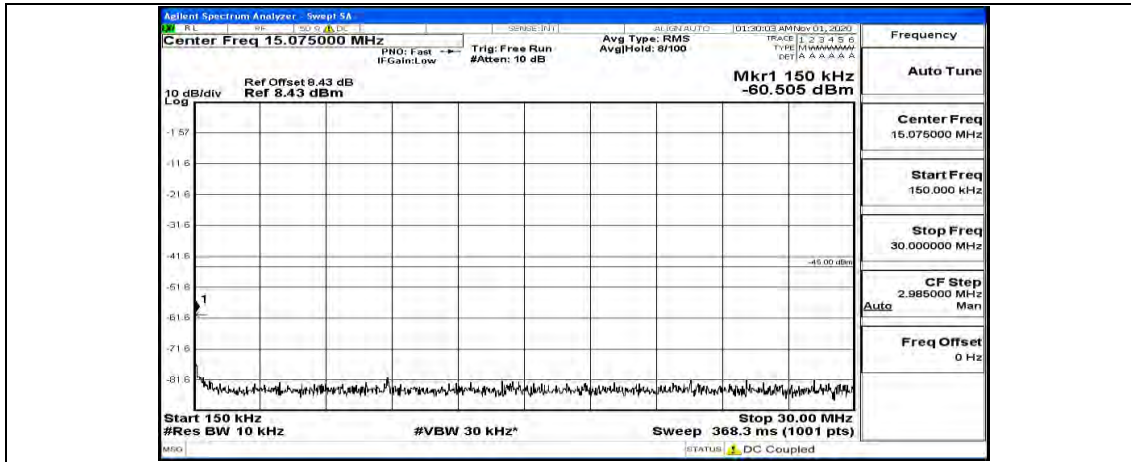

Channel Bandwidth: 20 MHz

(Channel Bandwidth:20 MHz)\_LCH\_QPSK\_1RB#0

(Channel Bandwidth:20 MHz)\_LCH\_QPSK\_1RB#49

(Channel Bandwidth:20 MHz)\_LCH\_QPSK\_1RB#99

(Channel Bandwidth:20 MHz)\_MCH\_QPSK\_1RB#0

(Channel Bandwidth:20 MHz)\_MCH\_QPSK\_1RB#49

(Channel Bandwidth:20 MHz)\_MCH\_QPSK\_1RB#99

(Channel Bandwidth:20 MHz)\_HCH\_QPSK\_1RB#0

(Channel Bandwidth:20 MHz)\_HCH\_QPSK\_1RB#49

(Channel Bandwidth:20 MHz)\_HCH\_QPSK\_1RB#99