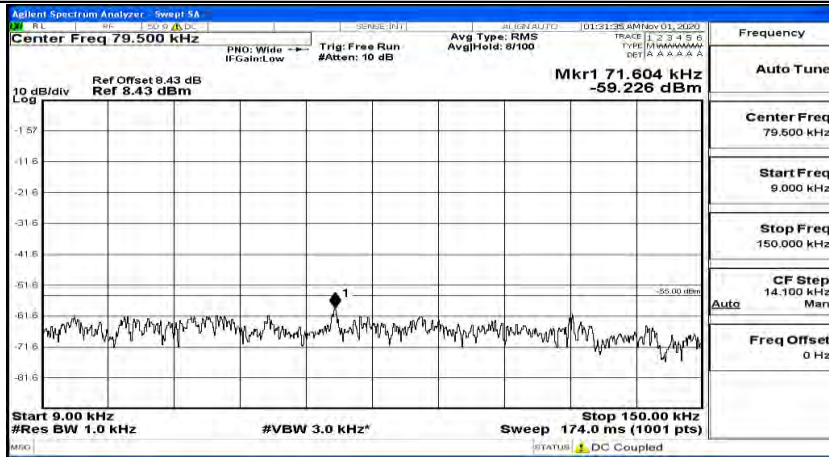

(Channel Bandwidth:20 MHz)\_LCH\_16QAM\_1RB#0

(Channel Bandwidth:20 MHz) LCH\_16QAM\_1RB#49

(Channel Bandwidth:20 MHz) LCH\_16QAM\_1RB#99

(Channel Bandwidth:20 MHz)\_MCH\_16QAM\_1RB#0

(Channel Bandwidth:20 MHz)\_MCH\_16QAM\_1RB#49