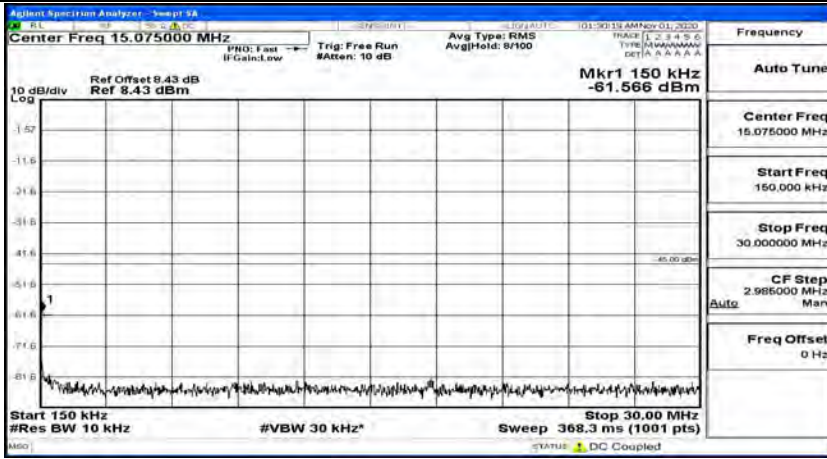

(Channel Bandwidth:20 MHz)\_MCH\_QPSK\_1RB#49

(Channel Bandwidth:20 MHz)\_MCH\_QPSK\_1RB#99

(Channel Bandwidth:20 MHz)\_HCH\_QPSK\_1RB#0

(Channel Bandwidth:20 MHz)\_HCH\_QPSK\_1RB#49

(Channel Bandwidth:20 MHz)\_HCH\_QPSK\_1RB#99

(Channel Bandwidth:20 MHz)\_LCH\_16QAM\_1RB#0

(Channel Bandwidth:20 MHz) LCH\_16QAM\_1RB#49

(Channel Bandwidth:20 MHz) LCH\_16QAM\_1RB#99

(Channel Bandwidth:20 MHz)\_MCH\_16QAM\_1RB#0

(Channel Bandwidth:20 MHz)\_MCH\_16QAM\_1RB#49