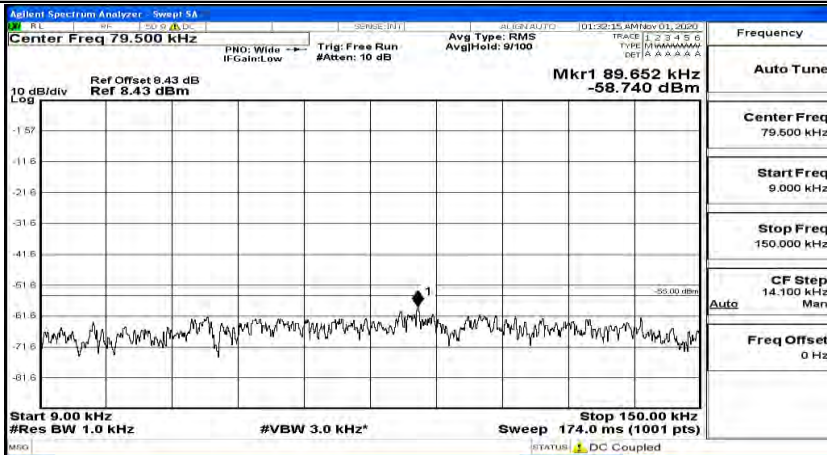

(Channel Bandwidth:20 MHz)\_MCH\_QPSK\_1RB#49

(Channel Bandwidth:20 MHz)\_MCH\_QPSK\_1RB#99

(Channel Bandwidth:20 MHz)\_HCH\_QPSK\_1RB#0

(Channel Bandwidth:20 MHz)\_HCH\_QPSK\_1RB#49

(Channel Bandwidth:20 MHz)\_HCH\_QPSK\_1RB#99