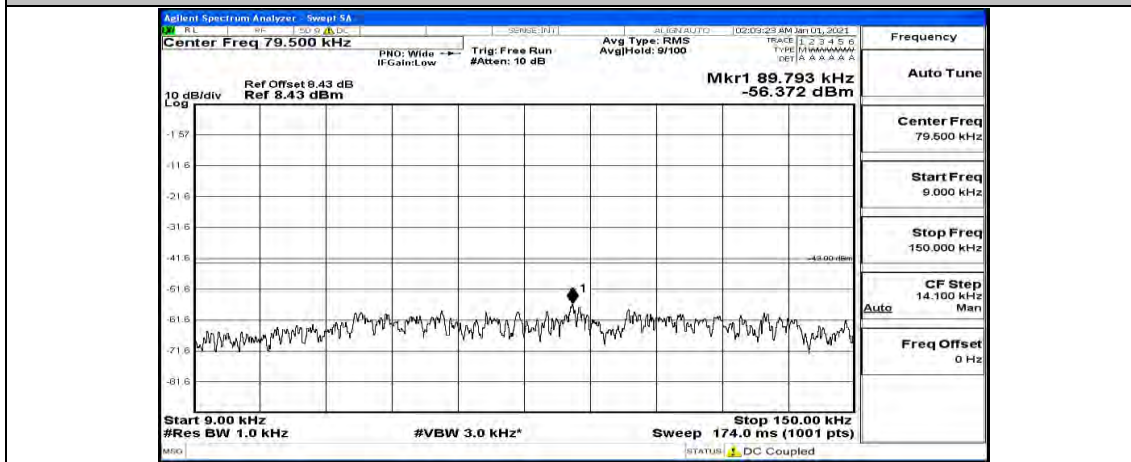

(Channel Bandwidth:20 MHz)_MCH_QPSK_1RB#0

(Channel Bandwidth:20 MHz)_MCH_QPSK_1RB#49

(Channel Bandwidth:20 MHz)_MCH_QPSK_1RB#99

(Channel Bandwidth:20 MHz)_HCH_QPSK_1RB#0

(Channel Bandwidth:20 MHz)_HCH_QPSK_1RB#49

(Channel Bandwidth:20 MHz)_HCH_QPSK_1RB#99

(Channel Bandwidth:20 MHz)_LCH_16QAM_1RB#0

(Channel Bandwidth:20 MHz) LCH_16QAM_1RB#49

(Channel Bandwidth:20 MHz) LCH_16QAM_1RB#99

(Channel Bandwidth:20 MHz)_MCH_16QAM_1RB#0