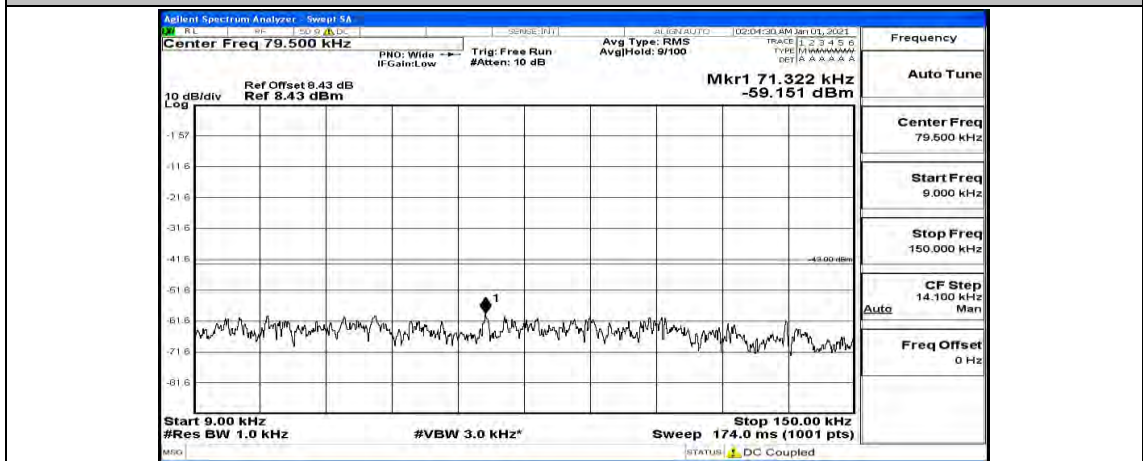

(Channel Bandwidth:20 MHz)_MCH_16QAM_1RB#99