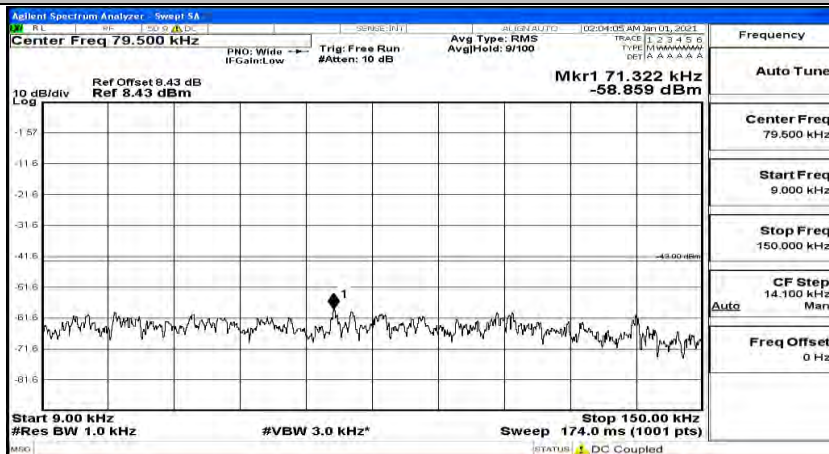

(Channel Bandwidth:20 MHz)_HCH_QPSK_1RB#99

(Channel Bandwidth:20 MHz)_LCH_16QAM_1RB#0

(Channel Bandwidth:20 MHz) LCH_16QAM_1RB#49

(Channel Bandwidth:20 MHz) LCH_16QAM_1RB#99

(Channel Bandwidth:20 MHz)_MCH_16QAM_1RB#0