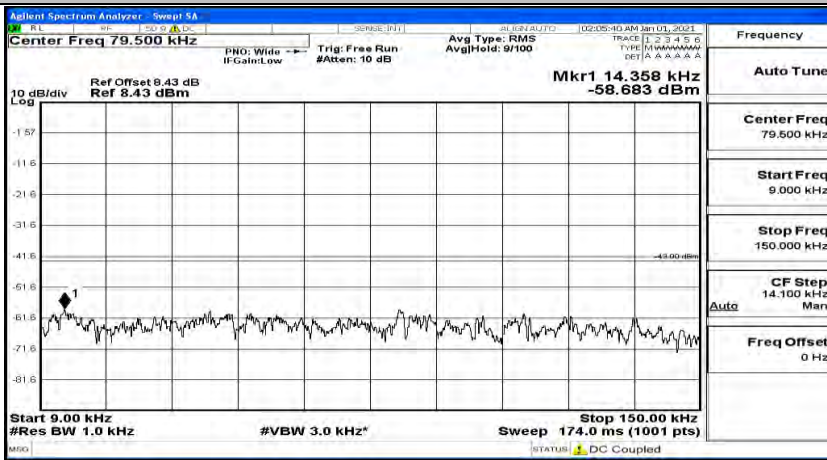

(Channel Bandwidth:20 MHz)_MCH_16QAM_1RB#49

(Channel Bandwidth:20 MHz)_MCH_16QAM_1RB#99

(Channel Bandwidth:20 MHz)_HCH_16QAM_1RB#0

(Channel Bandwidth:20 MHz) HCH_16QAM_1RB#49

(Channel Bandwidth:20 MHz)_HCH_16QAM_1RB#99