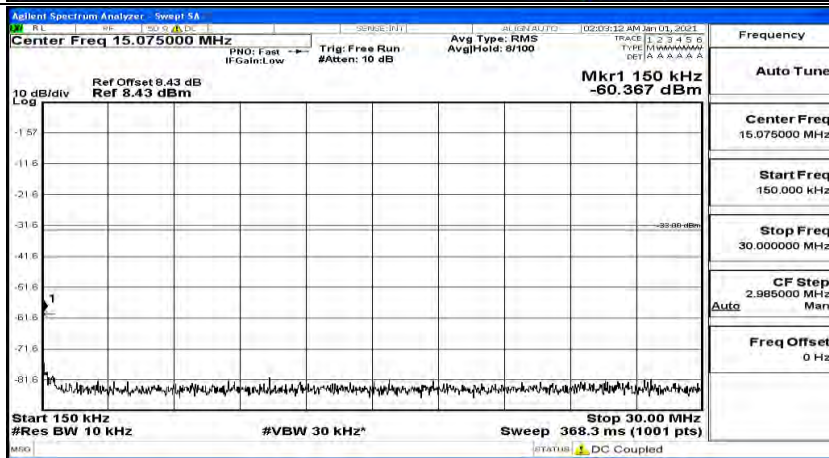

(Channel Bandwidth:20 MHz)_HCH_QPSK_1RB#99

(Channel Bandwidth:20 MHz)_LCH_16QAM_1RB#0

(Channel Bandwidth:20 MHz) LCH_16QAM_1RB#49

(Channel Bandwidth:20 MHz) LCH_16QAM_1RB#99

(Channel Bandwidth:20 MHz)_MCH_16QAM_1RB#0