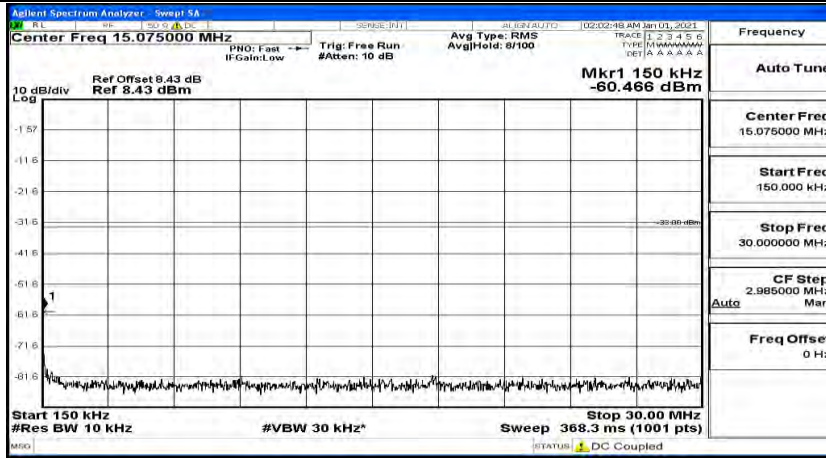

(Channel Bandwidth:20 MHz)_MCH_QPSK_1RB#0

(Channel Bandwidth:20 MHz)_MCH_QPSK_1RB#49

(Channel Bandwidth:20 MHz)_MCH_QPSK_1RB#99

(Channel Bandwidth:20 MHz)_HCH_QPSK_1RB#0

(Channel Bandwidth:20 MHz)_HCH_QPSK_1RB#49

(Channel Bandwidth:20 MHz)_HCH_QPSK_1RB#99

(Channel Bandwidth:20 MHz)_LCH_16QAM_1RB#0

(Channel Bandwidth:20 MHz) LCH_16QAM_1RB#49

(Channel Bandwidth:20 MHz) LCH_16QAM_1RB#99

(Channel Bandwidth:20 MHz)_MCH_16QAM_1RB#0