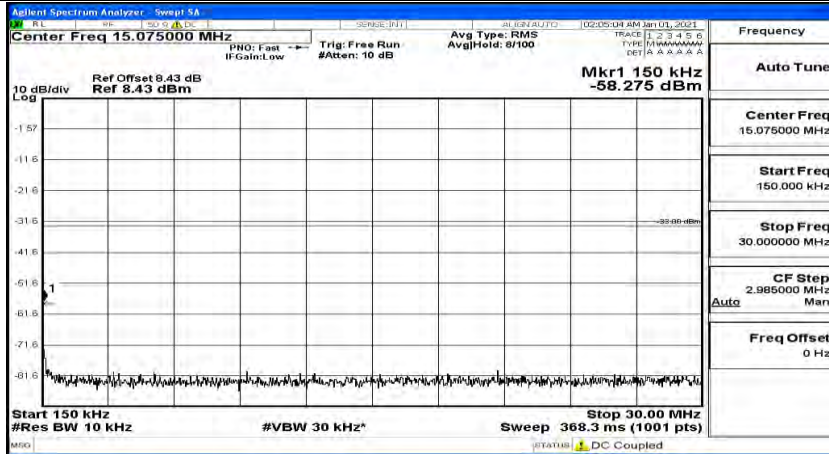

(Channel Bandwidth:20 MHz)_MCH_QPSK_1RB#0

(Channel Bandwidth:20 MHz)_MCH_QPSK_1RB#49

(Channel Bandwidth:20 MHz)_MCH_QPSK_1RB#99

(Channel Bandwidth:20 MHz)_HCH_QPSK_1RB#0

(Channel Bandwidth:20 MHz)_HCH_QPSK_1RB#49

(Channel Bandwidth:20 MHz)_HCH_QPSK_1RB#99

(Channel Bandwidth:20 MHz)_LCH_16QAM_1RB#0

(Channel Bandwidth:20 MHz) LCH_16QAM_1RB#49

(Channel Bandwidth:20 MHz) LCH_16QAM_1RB#99

(Channel Bandwidth:20 MHz)_MCH_16QAM_1RB#0