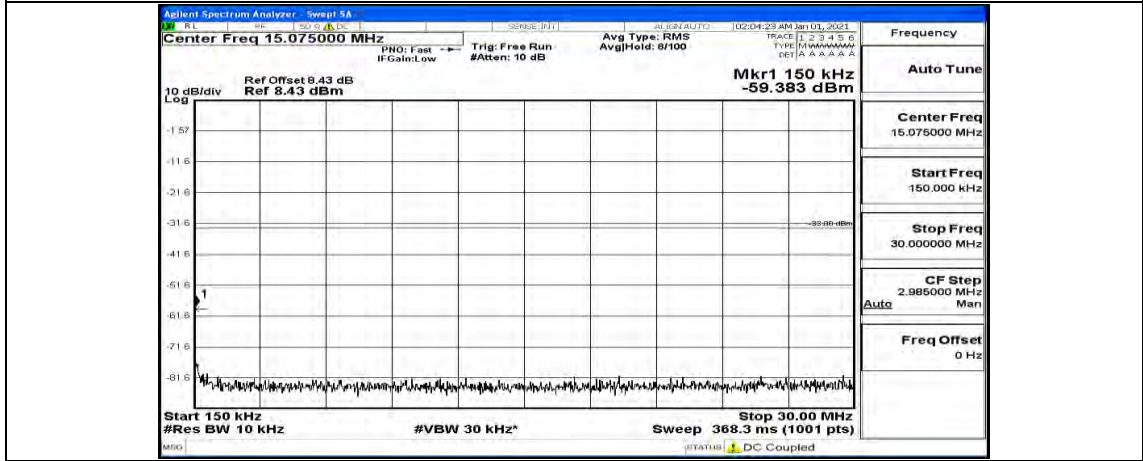

(Channel Bandwidth:20 MHz)_MCH_16QAM_1RB#99