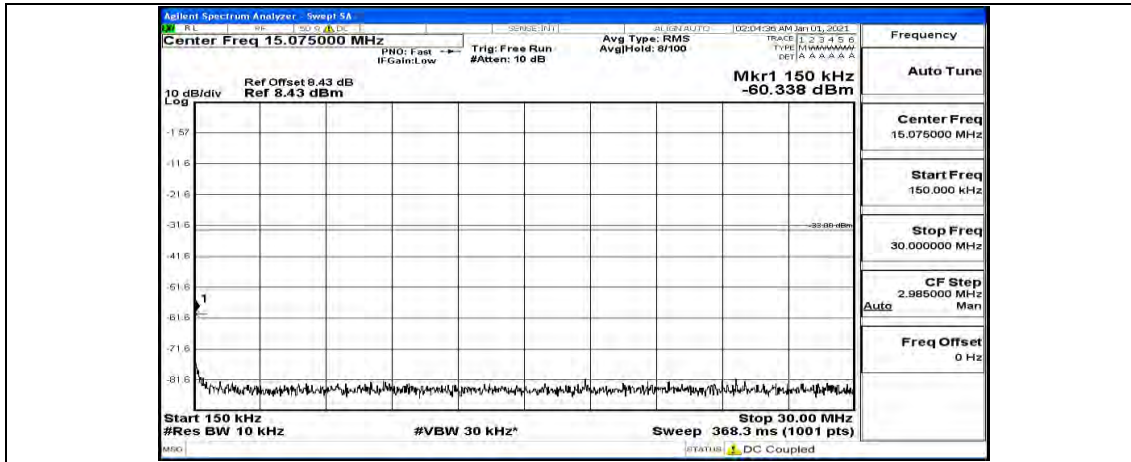

(Channel Bandwidth:20 MHz)_HCH_16QAM_1RB#0