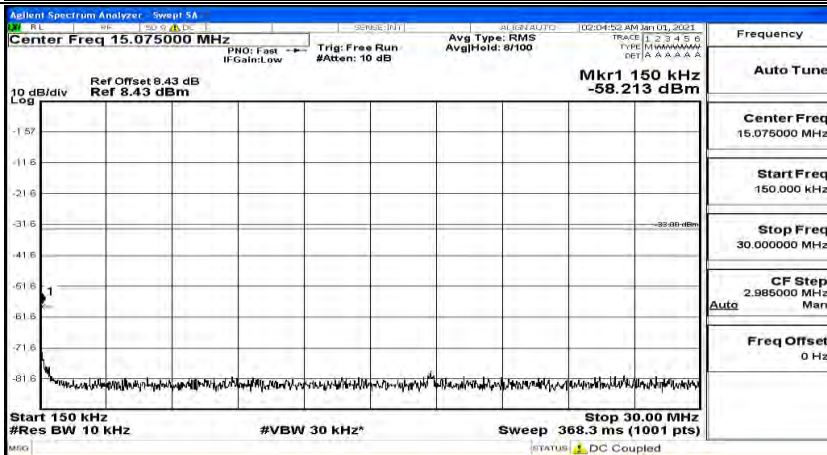

(Channel Bandwidth:20 MHz)_MCH_QPSK_1RB#0

(Channel Bandwidth:20 MHz)_MCH_QPSK_1RB#49

(Channel Bandwidth:20 MHz)_MCH_QPSK_1RB#99

(Channel Bandwidth:20 MHz)_HCH_QPSK_1RB#0

(Channel Bandwidth:20 MHz)_HCH_QPSK_1RB#49

(Channel Bandwidth:20 MHz)_HCH_QPSK_1RB#99

(Channel Bandwidth:20 MHz)_LCH_16QAM_1RB#0

(Channel Bandwidth:20 MHz) LCH_16QAM_1RB#49

(Channel Bandwidth:20 MHz) LCH_16QAM_1RB#99

(Channel Bandwidth:20 MHz)_MCH_16QAM_1RB#0