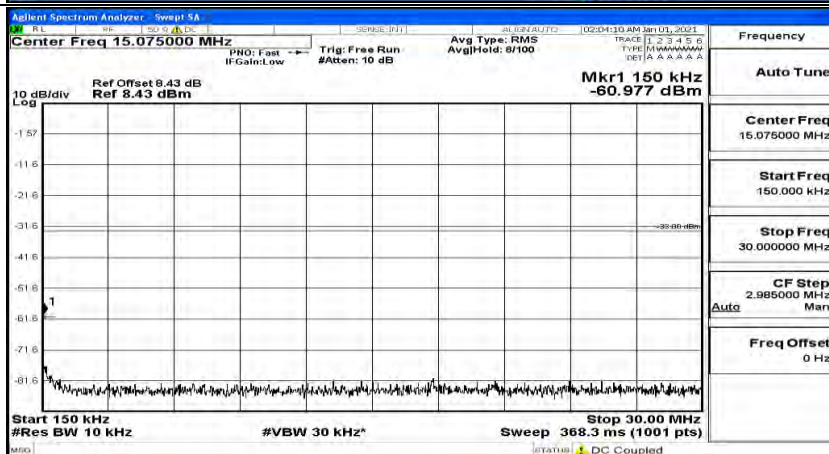

(Channel Bandwidth:20 MHz)_HCH_QPSK_1RB#99

(Channel Bandwidth:20 MHz)_LCH_16QAM_1RB#0

(Channel Bandwidth:20 MHz) LCH_16QAM_1RB#49

(Channel Bandwidth:20 MHz) LCH_16QAM_1RB#99

(Channel Bandwidth:20 MHz)_MCH_16QAM_1RB#0