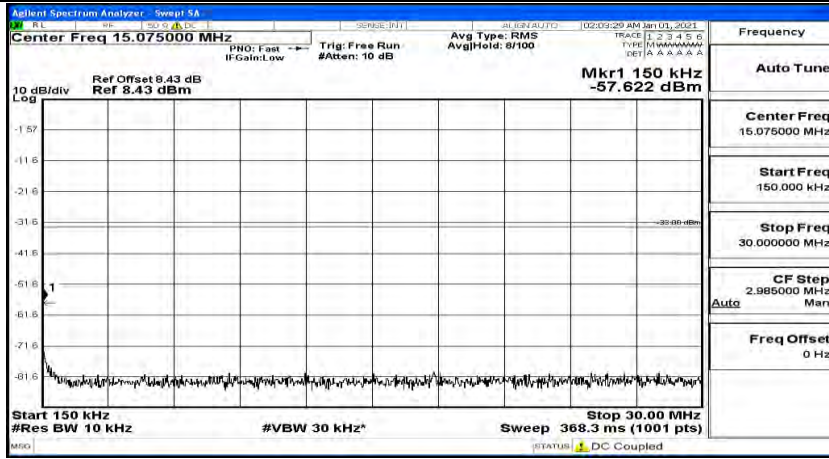

(Channel Bandwidth:20 MHz)_MCH_QPSK_1RB#0

(Channel Bandwidth:20 MHz)_MCH_QPSK_1RB#49

(Channel Bandwidth:20 MHz)_MCH_QPSK_1RB#99

(Channel Bandwidth:20 MHz)_HCH_QPSK_1RB#0

(Channel Bandwidth:20 MHz)_HCH_QPSK_1RB#49

(Channel Bandwidth:20 MHz)_HCH_QPSK_1RB#99

(Channel Bandwidth:20 MHz)_LCH_16QAM_1RB#0

(Channel Bandwidth:20 MHz) LCH_16QAM_1RB#49

(Channel Bandwidth:20 MHz) LCH_16QAM_1RB#99

(Channel Bandwidth:20 MHz)_MCH_16QAM_1RB#0