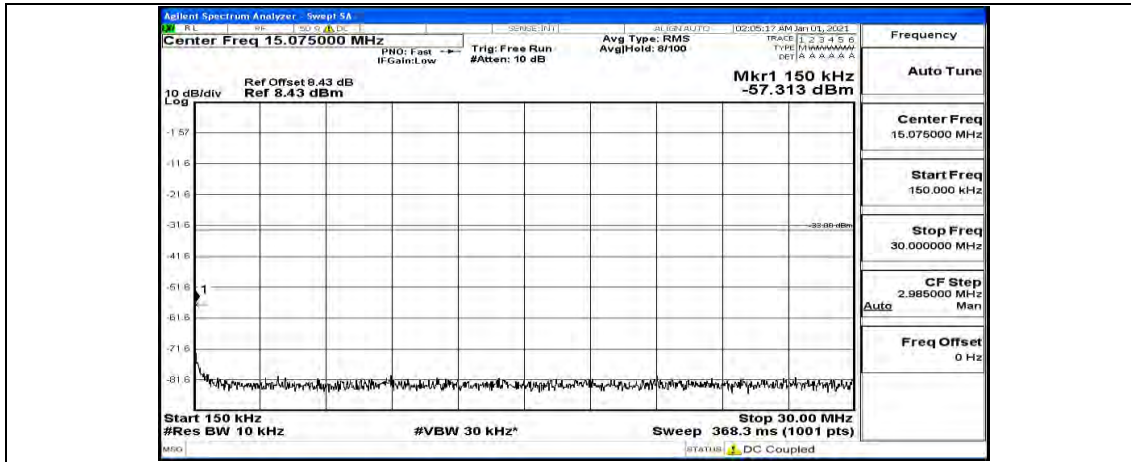

(Channel Bandwidth:20 MHz)_MCH_QPSK_1RB#0

(Channel Bandwidth:20 MHz)_MCH_QPSK_1RB#49

(Channel Bandwidth:20 MHz)_MCH_QPSK_1RB#99

(Channel Bandwidth:20 MHz)_HCH_QPSK_1RB#0

(Channel Bandwidth:20 MHz)_HCH_QPSK_1RB#49

(Channel Bandwidth:20 MHz)_HCH_QPSK_1RB#99

(Channel Bandwidth:20 MHz)_LCH_16QAM_1RB#0

(Channel Bandwidth:20 MHz) LCH_16QAM_1RB#49

(Channel Bandwidth:20 MHz) LCH_16QAM_1RB#99

(Channel Bandwidth:20 MHz)_MCH_16QAM_1RB#0