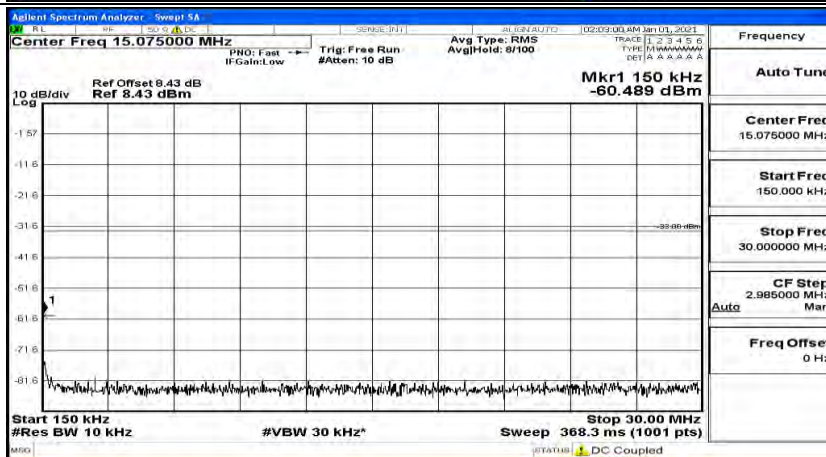

(Channel Bandwidth:20 MHz)_HCH_QPSK_1RB#99

(Channel Bandwidth:20 MHz)_LCH_16QAM_1RB#0

(Channel Bandwidth:20 MHz) LCH_16QAM_1RB#49

(Channel Bandwidth:20 MHz) LCH_16QAM_1RB#99

(Channel Bandwidth:20 MHz)_MCH_16QAM_1RB#0