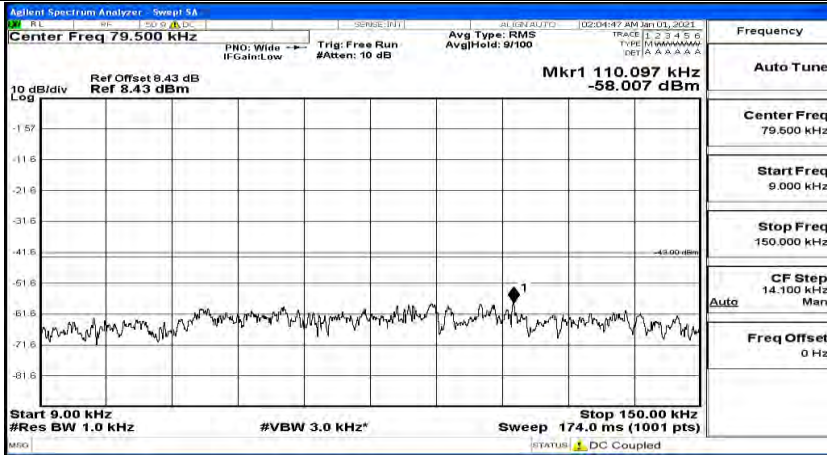

(Channel Bandwidth:20 MHz)_MCH_QPSK_1RB#0

(Channel Bandwidth:20 MHz)_MCH_QPSK_1RB#49

(Channel Bandwidth:20 MHz)_MCH_QPSK_1RB#99

(Channel Bandwidth:20 MHz)_HCH_QPSK_1RB#0

(Channel Bandwidth:20 MHz)_HCH_QPSK_1RB#49

(Channel Bandwidth:20 MHz)_HCH_QPSK_1RB#99

(Channel Bandwidth:20 MHz)_LCH_16QAM_1RB#0

(Channel Bandwidth:20 MHz) LCH_16QAM_1RB#49

(Channel Bandwidth:20 MHz) LCH_16QAM_1RB#99

(Channel Bandwidth:20 MHz)_MCH_16QAM_1RB#0