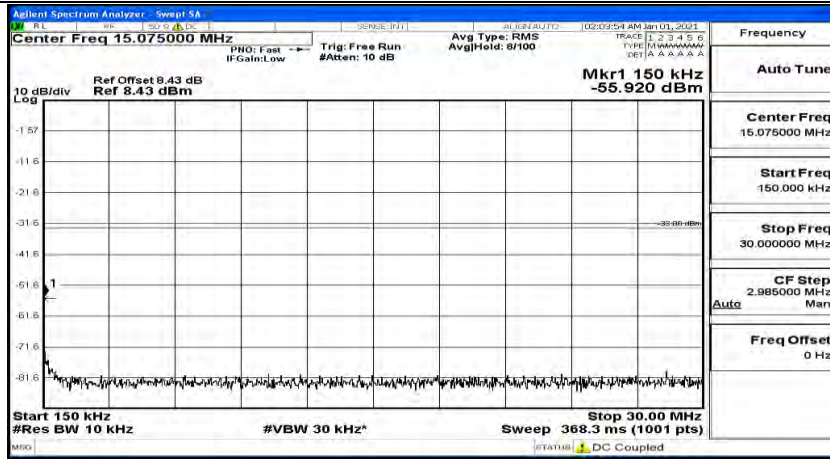

(Channel Bandwidth:20 MHz)_MCH_QPSK_1RB#0

(Channel Bandwidth:20 MHz)_MCH_QPSK_1RB#49

(Channel Bandwidth:20 MHz)_MCH_QPSK_1RB#99

(Channel Bandwidth:20 MHz)_HCH_QPSK_1RB#0

(Channel Bandwidth:20 MHz)_HCH_QPSK_1RB#49

(Channel Bandwidth:20 MHz)_HCH_QPSK_1RB#99

(Channel Bandwidth:20 MHz)_LCH_16QAM_1RB#0

(Channel Bandwidth:20 MHz) LCH_16QAM_1RB#49

(Channel Bandwidth:20 MHz) LCH_16QAM_1RB#99

(Channel Bandwidth:20 MHz)_MCH_16QAM_1RB#0