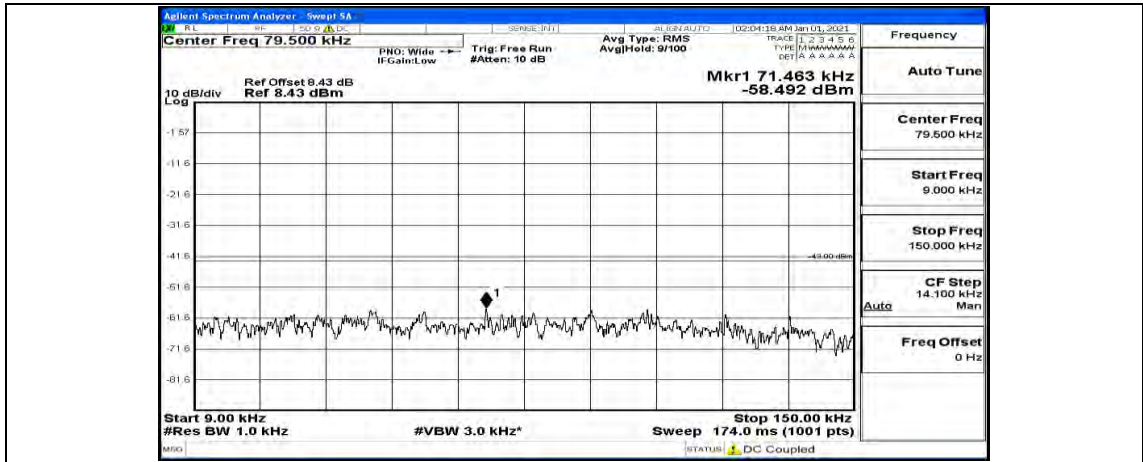

(Channel Bandwidth:20 MHz)_MCH_16QAM_1RB#99