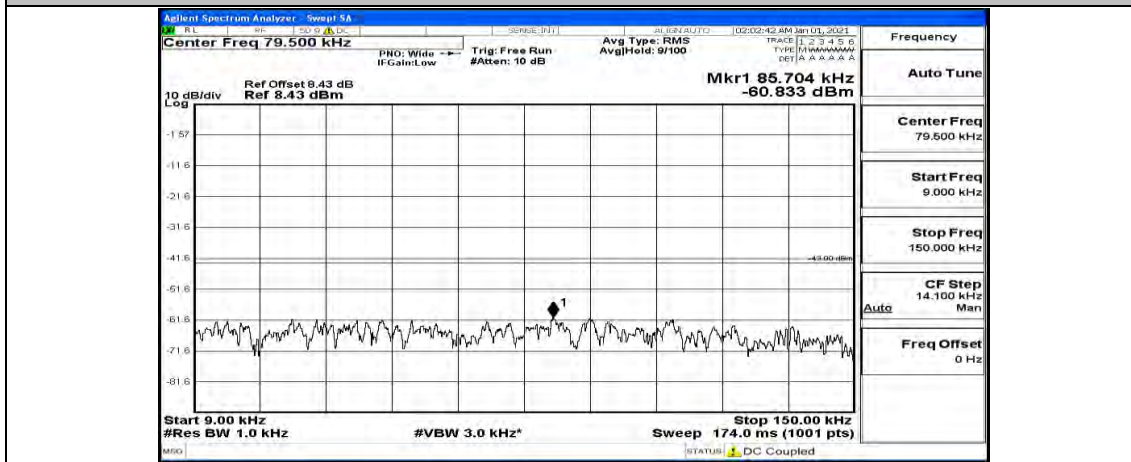

(Channel Bandwidth:20 MHz)_MCH_QPSK_1RB#0

(Channel Bandwidth:20 MHz)_MCH_QPSK_1RB#49

(Channel Bandwidth:20 MHz)_MCH_QPSK_1RB#99

(Channel Bandwidth:20 MHz)_HCH_QPSK_1RB#0

(Channel Bandwidth:20 MHz)_HCH_QPSK_1RB#49

(Channel Bandwidth:20 MHz)_HCH_QPSK_1RB#99

(Channel Bandwidth:20 MHz)_LCH_16QAM_1RB#0

(Channel Bandwidth:20 MHz) LCH_16QAM_1RB#49

(Channel Bandwidth:20 MHz) LCH_16QAM_1RB#99

(Channel Bandwidth:20 MHz)_MCH_16QAM_1RB#0