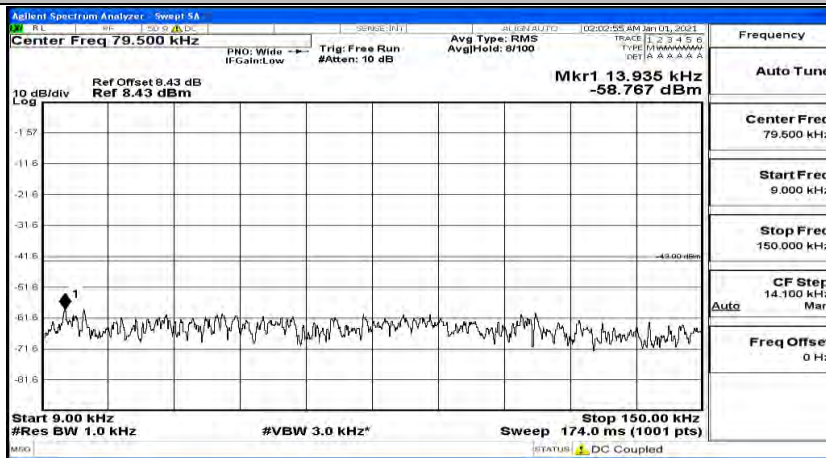

(Channel Bandwidth:20 MHz)_HCH_QPSK_1RB#99

(Channel Bandwidth:20 MHz)_LCH_16QAM_1RB#0

(Channel Bandwidth:20 MHz) LCH_16QAM_1RB#49

(Channel Bandwidth:20 MHz) LCH_16QAM_1RB#99

(Channel Bandwidth:20 MHz)_MCH_16QAM_1RB#0