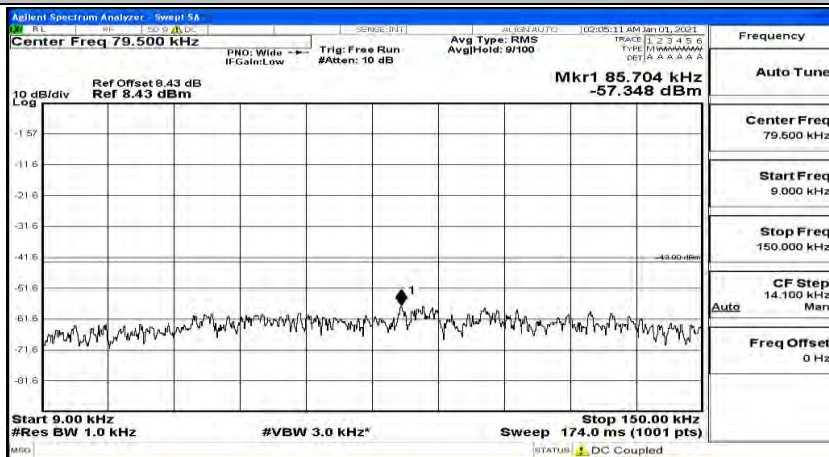

(Channel Bandwidth:20 MHz)_MCH_QPSK_1RB#0

(Channel Bandwidth:20 MHz)_MCH_QPSK_1RB#49

(Channel Bandwidth:20 MHz)_MCH_QPSK_1RB#99

(Channel Bandwidth:20 MHz)_HCH_QPSK_1RB#0

(Channel Bandwidth:20 MHz)_HCH_QPSK_1RB#49

(Channel Bandwidth:20 MHz)_HCH_QPSK_1RB#99

(Channel Bandwidth:20 MHz)_LCH_16QAM_1RB#0

(Channel Bandwidth:20 MHz) LCH_16QAM_1RB#49

(Channel Bandwidth:20 MHz) LCH_16QAM_1RB#99

(Channel Bandwidth:20 MHz)_MCH_16QAM_1RB#0