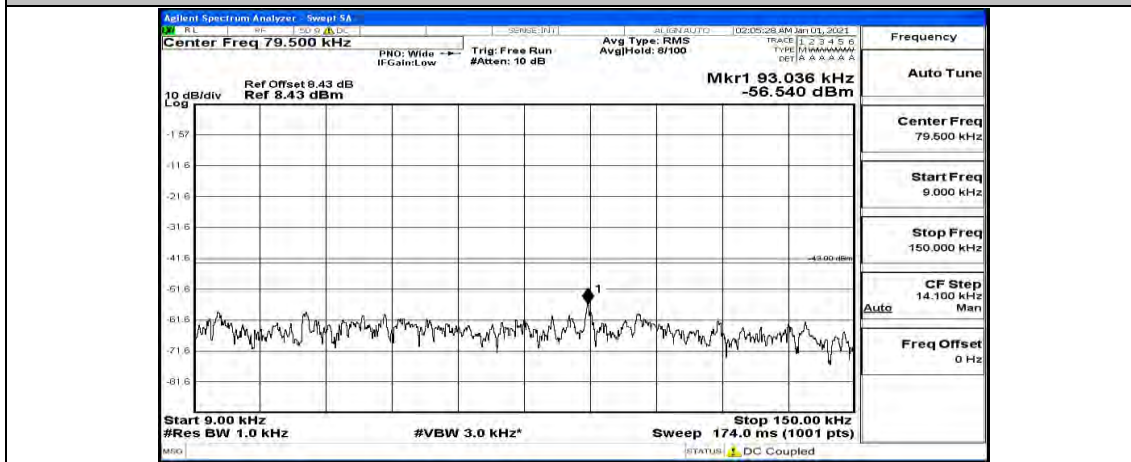

(Channel Bandwidth:20 MHz)_MCH_16QAM_1RB#49

(Channel Bandwidth:20 MHz)_MCH_16QAM_1RB#99

(Channel Bandwidth:20 MHz)_HCH_16QAM_1RB#0

(Channel Bandwidth:20 MHz) HCH_16QAM_1RB#49

(Channel Bandwidth:20 MHz)_HCH_16QAM_1RB#99