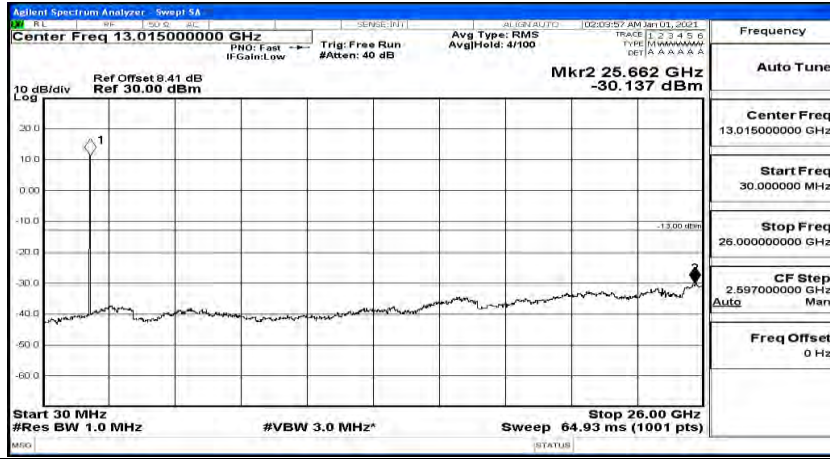

(Channel Bandwidth:20 MHz)_MCH_QPSK_1RB#0

(Channel Bandwidth:20 MHz)_MCH_QPSK_1RB#49

(Channel Bandwidth:20 MHz)_MCH_QPSK_1RB#99

(Channel Bandwidth:20 MHz)_HCH_QPSK_1RB#0

(Channel Bandwidth:20 MHz)_HCH_QPSK_1RB#49

(Channel Bandwidth:20 MHz)_HCH_QPSK_1RB#99

(Channel Bandwidth:20 MHz)_LCH_16QAM_1RB#0

(Channel Bandwidth:20 MHz) LCH_16QAM_1RB#49

(Channel Bandwidth:20 MHz) LCH_16QAM_1RB#99

(Channel Bandwidth:20 MHz)_MCH_16QAM_1RB#0