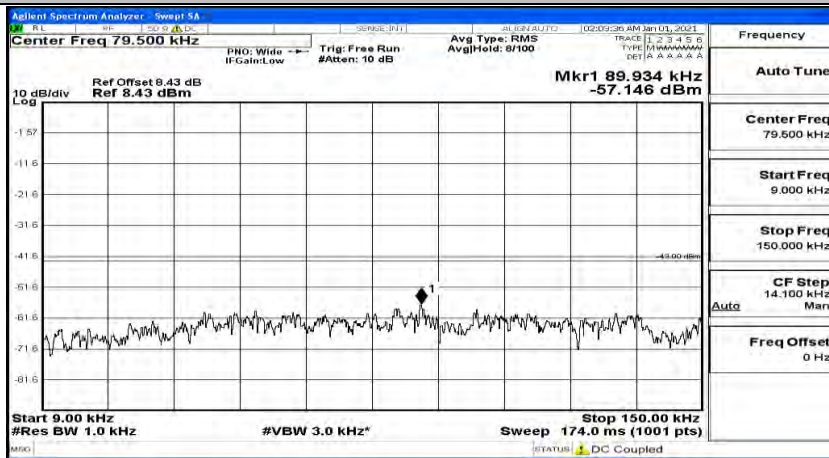

(Channel Bandwidth:20 MHz)_MCH_QPSK_1RB#0

(Channel Bandwidth:20 MHz)_MCH_QPSK_1RB#49

(Channel Bandwidth:20 MHz)_MCH_QPSK_1RB#99

(Channel Bandwidth:20 MHz)_HCH_QPSK_1RB#0

(Channel Bandwidth:20 MHz)_HCH_QPSK_1RB#49

(Channel Bandwidth:20 MHz)_HCH_QPSK_1RB#99

(Channel Bandwidth:20 MHz)_LCH_16QAM_1RB#0

(Channel Bandwidth:20 MHz) LCH_16QAM_1RB#49

(Channel Bandwidth:20 MHz) LCH_16QAM_1RB#99

(Channel Bandwidth:20 MHz)_MCH_16QAM_1RB#0