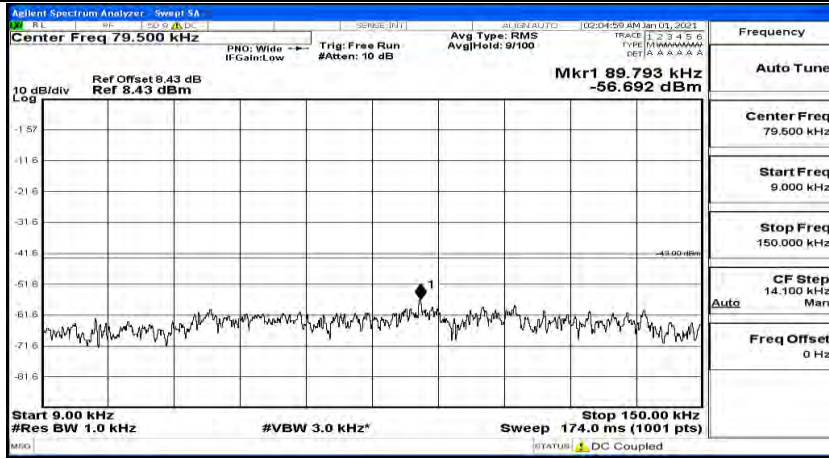

(Channel Bandwidth:20 MHz)_MCH_QPSK_1RB#0

(Channel Bandwidth:20 MHz)_MCH_QPSK_1RB#49

(Channel Bandwidth:20 MHz)_MCH_QPSK_1RB#99

(Channel Bandwidth:20 MHz)_HCH_QPSK_1RB#0

(Channel Bandwidth:20 MHz)_HCH_QPSK_1RB#49

(Channel Bandwidth:20 MHz)_HCH_QPSK_1RB#99

(Channel Bandwidth:20 MHz)_LCH_16QAM_1RB#0

(Channel Bandwidth:20 MHz) LCH_16QAM_1RB#49

(Channel Bandwidth:20 MHz) LCH_16QAM_1RB#99

(Channel Bandwidth:20 MHz)_MCH_16QAM_1RB#0