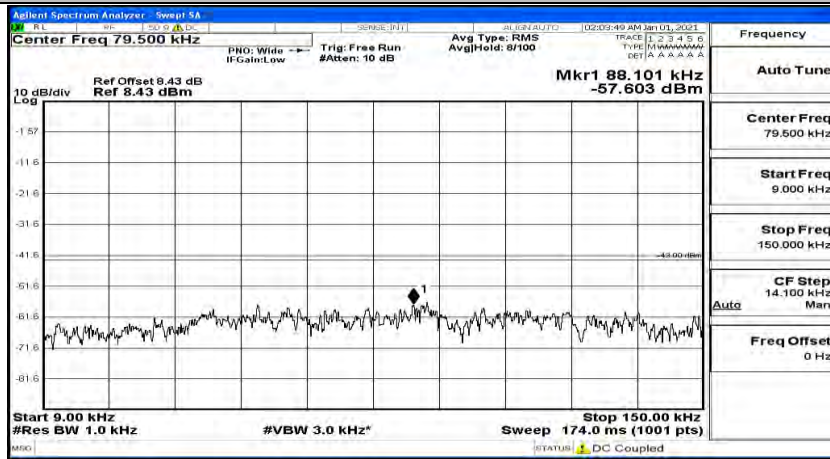

(Channel Bandwidth:20 MHz)_MCH_QPSK_1RB#0

(Channel Bandwidth:20 MHz)_MCH_QPSK_1RB#49

(Channel Bandwidth:20 MHz)_MCH_QPSK_1RB#99

(Channel Bandwidth:20 MHz)_HCH_QPSK_1RB#0

(Channel Bandwidth:20 MHz)_HCH_QPSK_1RB#49

(Channel Bandwidth:20 MHz)_HCH_QPSK_1RB#99

(Channel Bandwidth:20 MHz)_LCH_16QAM_1RB#0

(Channel Bandwidth:20 MHz) LCH_16QAM_1RB#49

(Channel Bandwidth:20 MHz) LCH_16QAM_1RB#99

(Channel Bandwidth:20 MHz)_MCH_16QAM_1RB#0