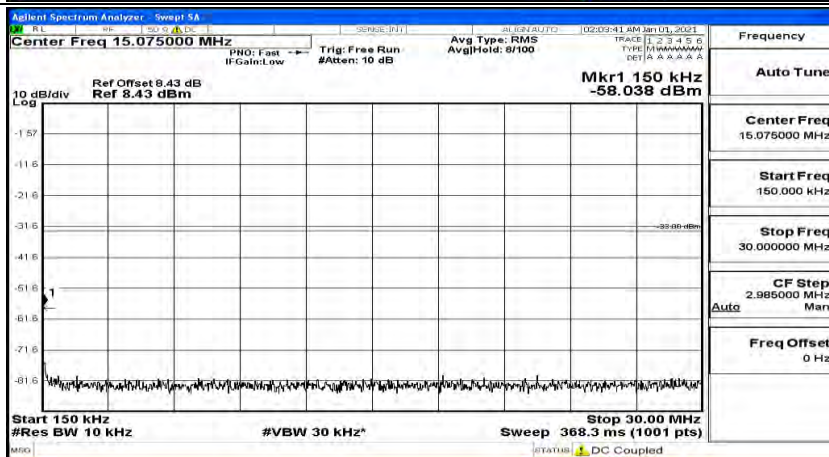

(Channel Bandwidth:20 MHz)_MCH_QPSK_1RB#0

(Channel Bandwidth:20 MHz)_MCH_QPSK_1RB#49

(Channel Bandwidth:20 MHz)_MCH_QPSK_1RB#99

(Channel Bandwidth:20 MHz)_HCH_QPSK_1RB#0

(Channel Bandwidth:20 MHz)_HCH_QPSK_1RB#49

(Channel Bandwidth:20 MHz)_HCH_QPSK_1RB#99

(Channel Bandwidth:20 MHz)_LCH_16QAM_1RB#0

(Channel Bandwidth:20 MHz) LCH_16QAM_1RB#49

(Channel Bandwidth:20 MHz) LCH_16QAM_1RB#99

(Channel Bandwidth:20 MHz)_MCH_16QAM_1RB#0