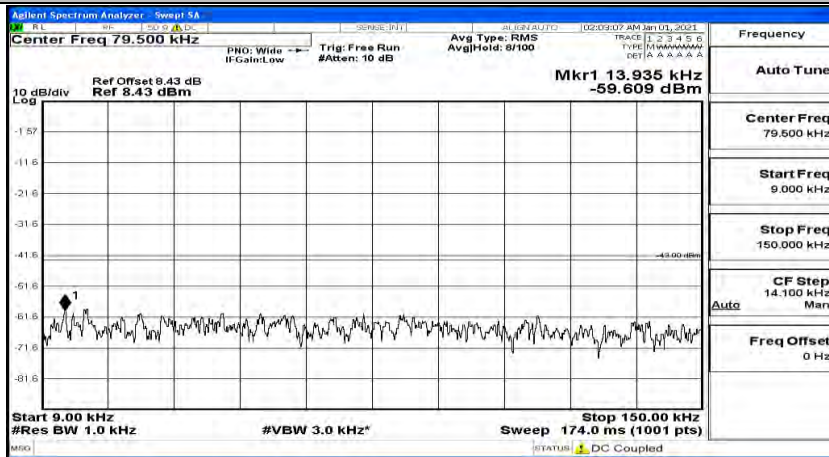

(Channel Bandwidth:20 MHz)_HCH_QPSK_1RB#99

(Channel Bandwidth:20 MHz)_LCH_16QAM_1RB#0

(Channel Bandwidth:20 MHz) LCH_16QAM_1RB#49

(Channel Bandwidth:20 MHz) LCH_16QAM_1RB#99

(Channel Bandwidth:20 MHz)_MCH_16QAM_1RB#0