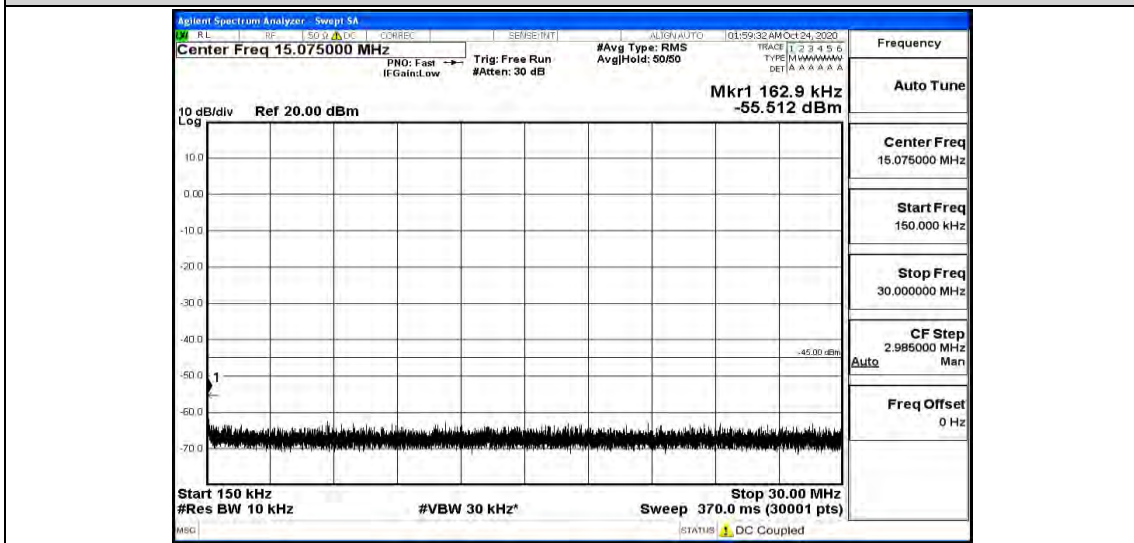

Band7-15MHz-16QAM-21375-1RB#0-Range2:0.15~30MHz