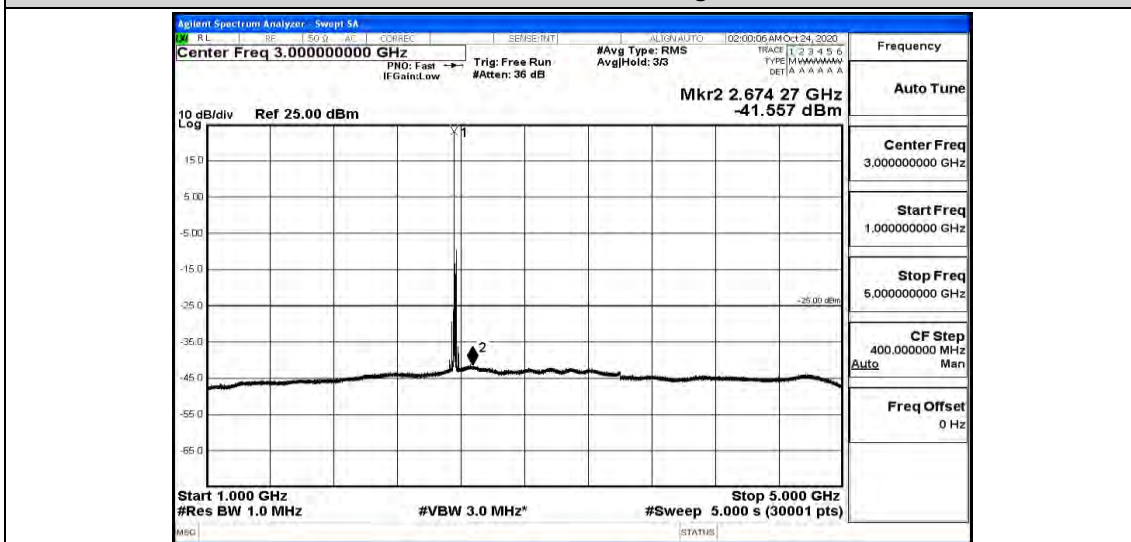

Band7-15MHz-16QAM-21100-1RB#0-Range6:12000~26500MHz

Band7-15MHz-16QAM-21375-1RB#0-Range1:0.009~0.15MHz

Band7-15MHz-16QAM-21375-1RB#0-Range2:0.15~30MHz

Band7-15MHz-16QAM-21375-1RB#0-Range3:30~1000MHz

Band7-15MHz-16QAM-21375-1RB#0-Range4:1000~5000MHz