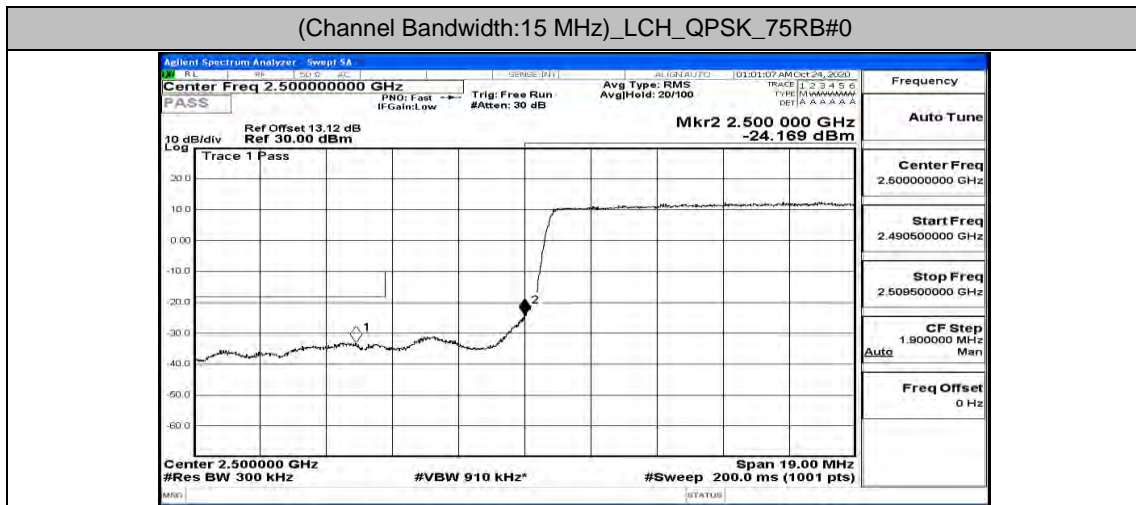

Channel Bandwidth: 15 MHz