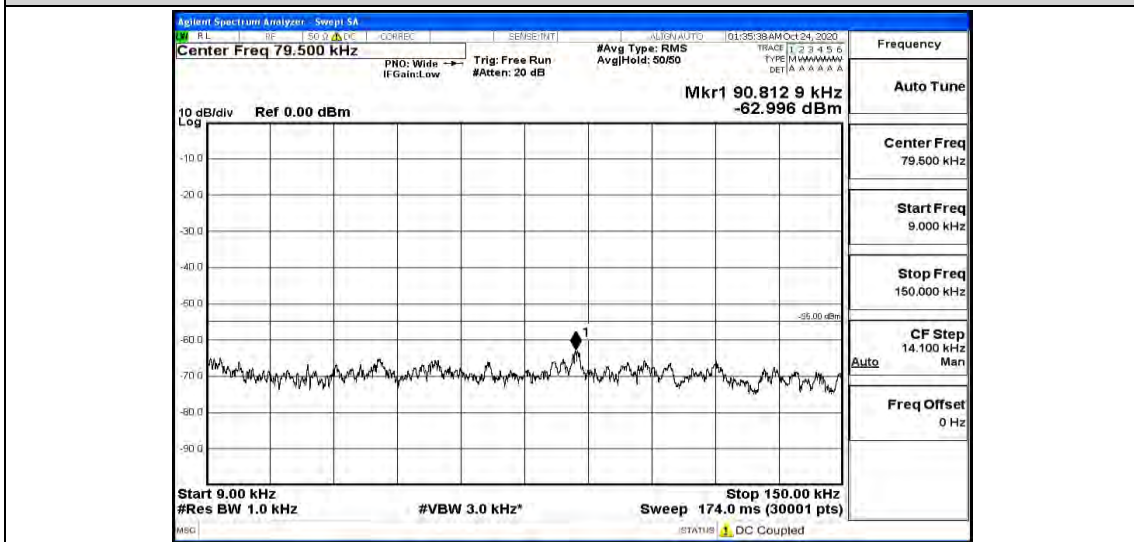

Band7-10MHz-QPSK-21100-1RB#0-Range1:0.009~0.15MHz