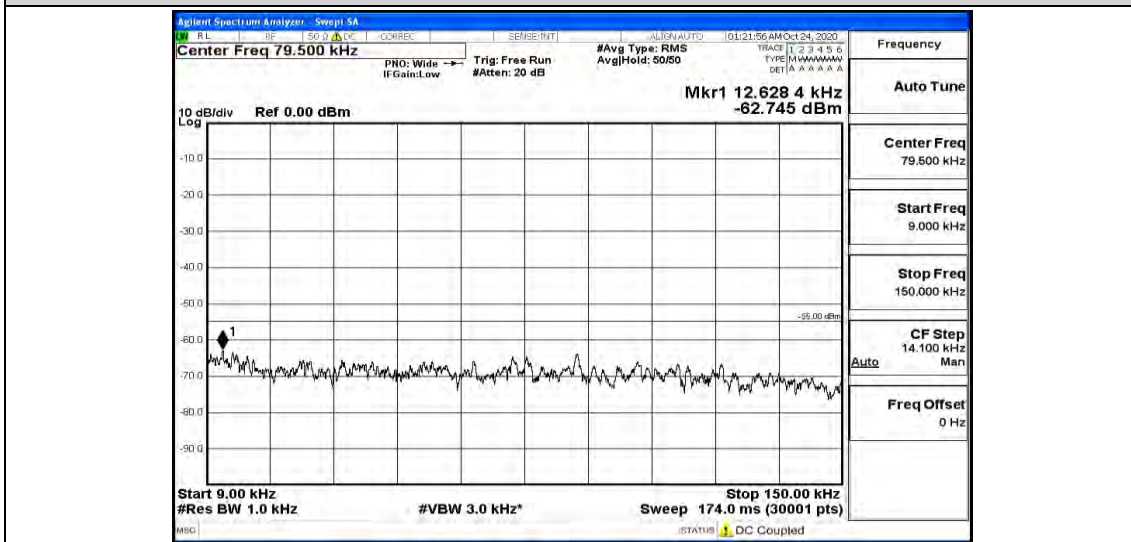

Band7-5MHz-16QAM-21100-1RB#0-Range1:0.009~0.15MHz