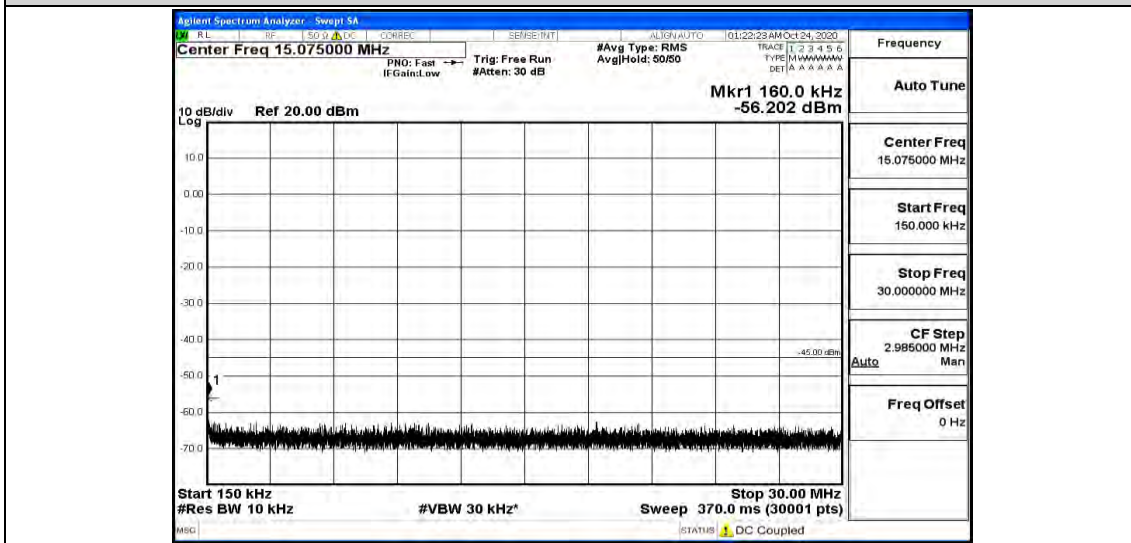

Band7-5MHz-16QAM-20775-1RB#0-Range5:5000~12000MHz

Band7-5MHz-16QAM-20775-1RB#0-Range6:12000~26500MHz

Band7-5MHz-16QAM-21100-1RB#0-Range1:0.009~0.15MHz

Band7-5MHz-16QAM-21100-1RB#0-Range2:0.15~30MHz

Band7-5MHz-16QAM-21100-1RB#0-Range3:30~1000MHz