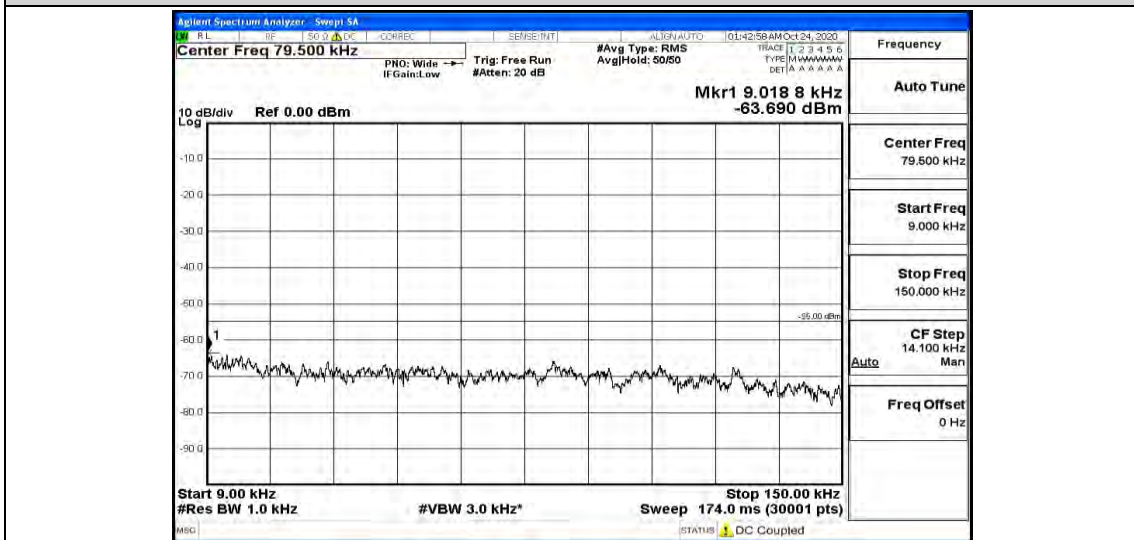

Band7-10MHz-16QAM-21400-1RB#0-Range1:0.009~0.15MHz