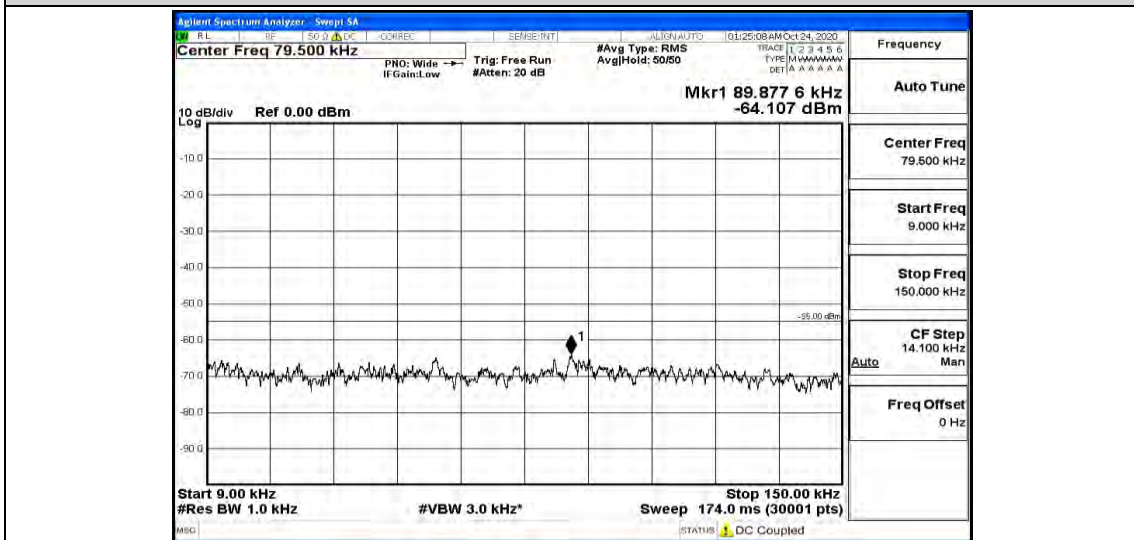

Band7-5MHz-QPSK-21425-1RB#0-Range1:0.009~0.15MHz