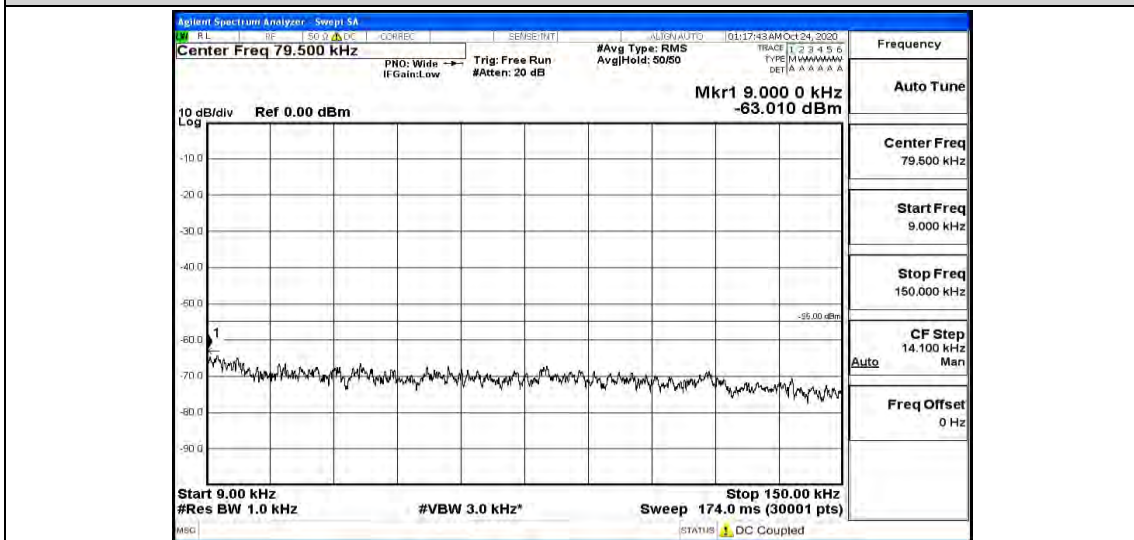

Band7-5MHz-16QAM-20775-1RB#0-Range1:0.009~0.15MHz