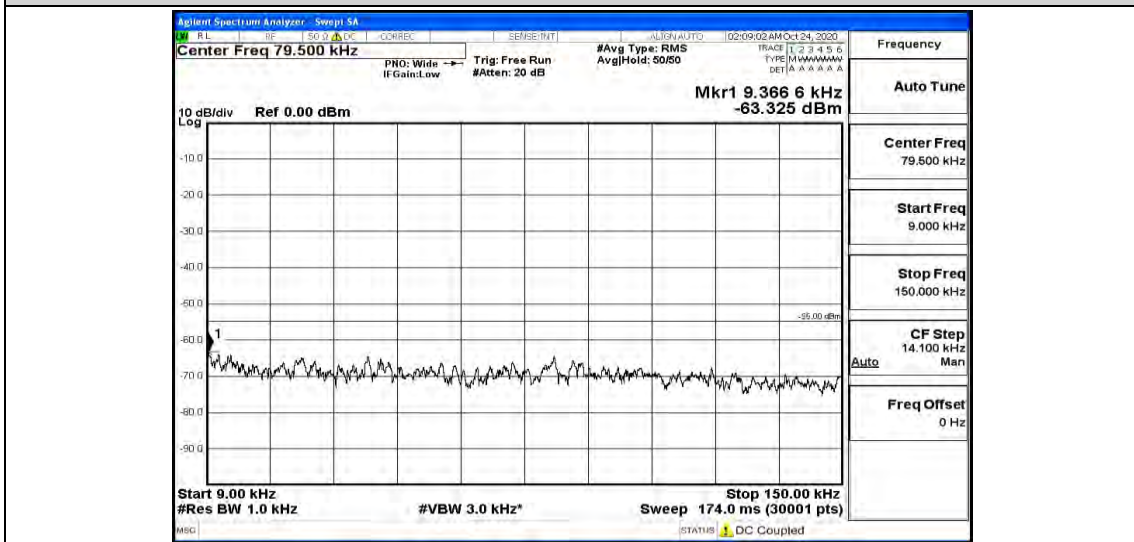

Band7-20MHz-16QAM-21100-1RB#0-Range1:0.009~0.15MHz