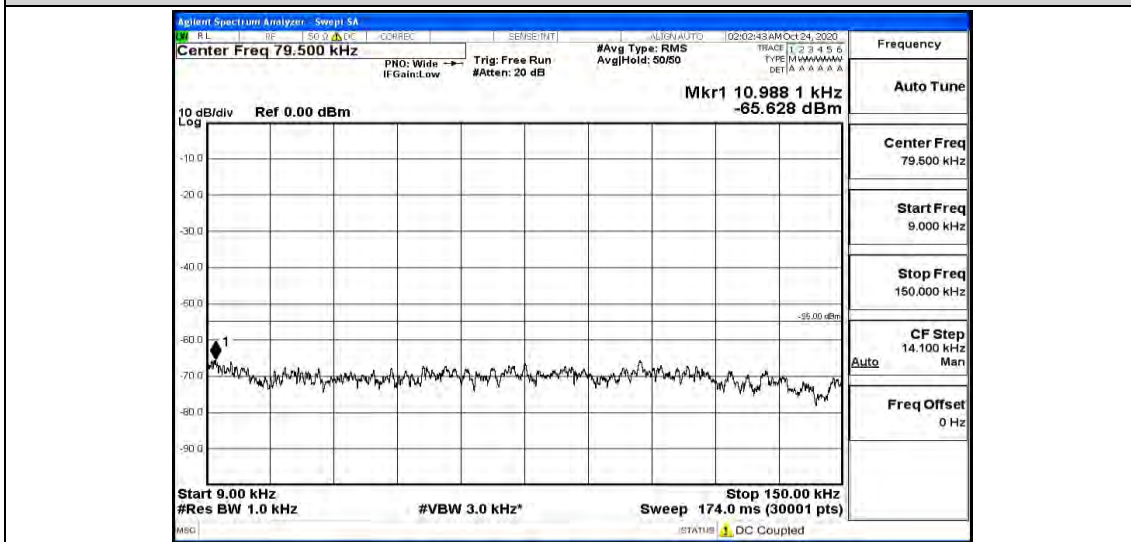

Band7-20MHz-QPSK-20850-1RB#0-Range1:0.009~0.15MHz