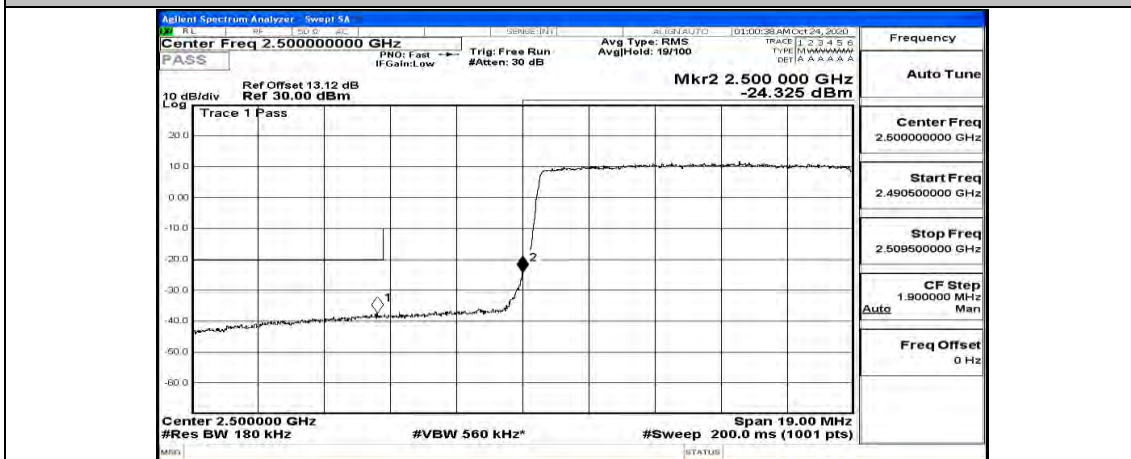

Channel Bandwidth: 10 MHz_LCH_16QAM_50RB#0