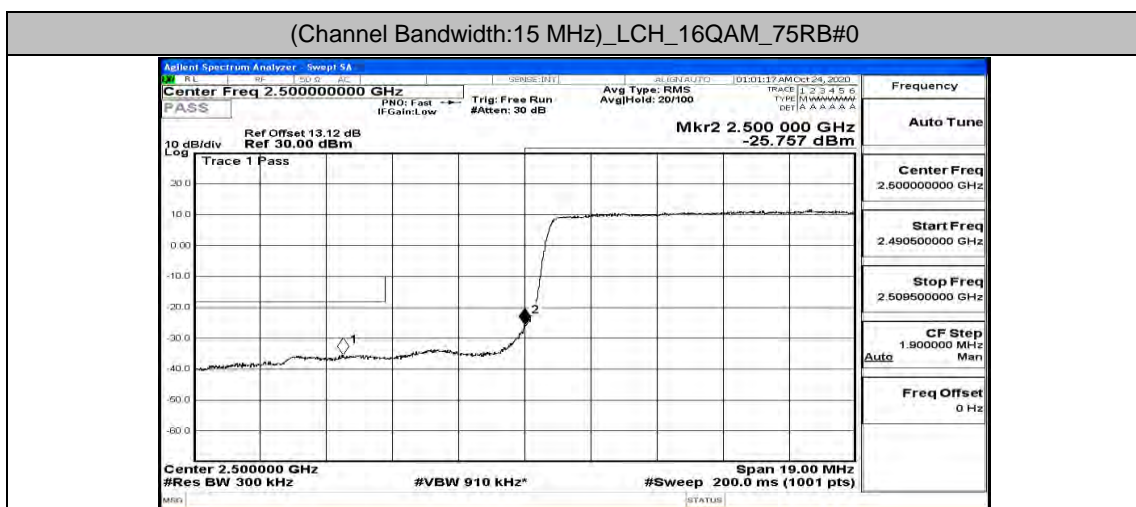

Channel Bandwidth: 15 MHz