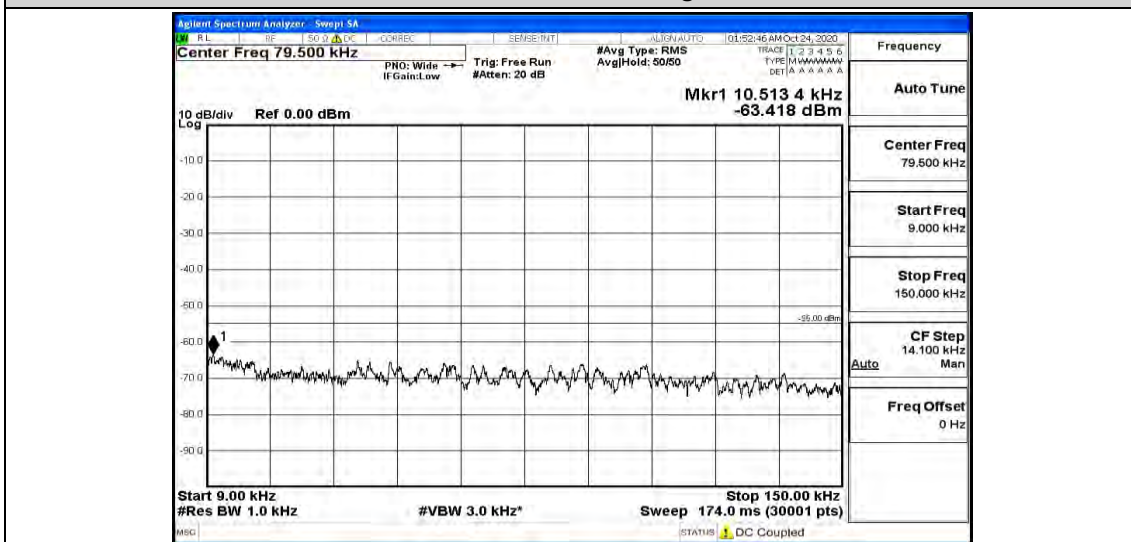

Band7-15MHz-QPSK-21100-1RB#0-Range1:0.009~0.15MHz