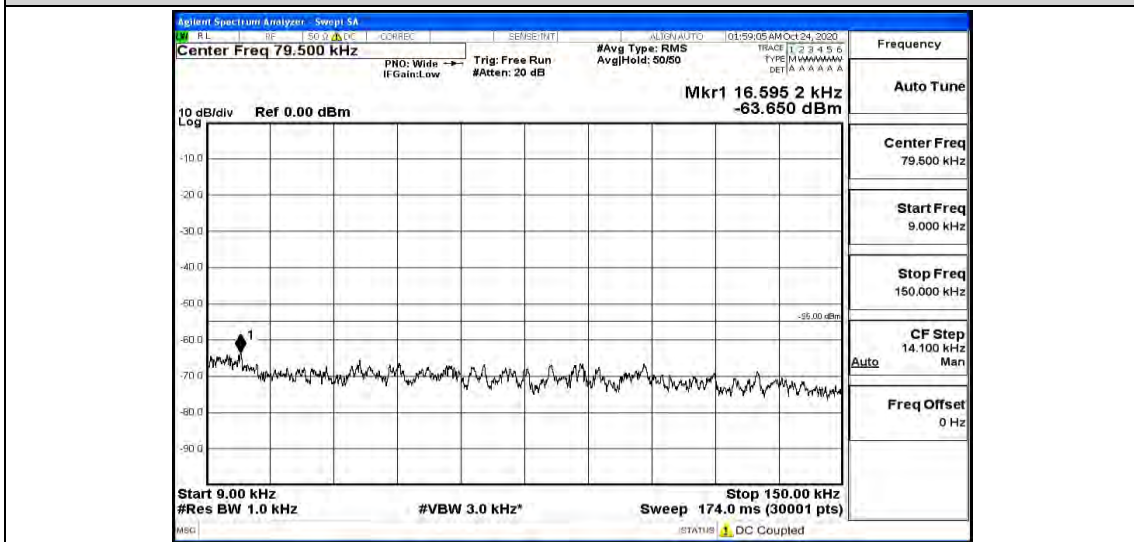

Band7-15MHz-16QAM-21375-1RB#0-Range1:0.009~0.15MHz