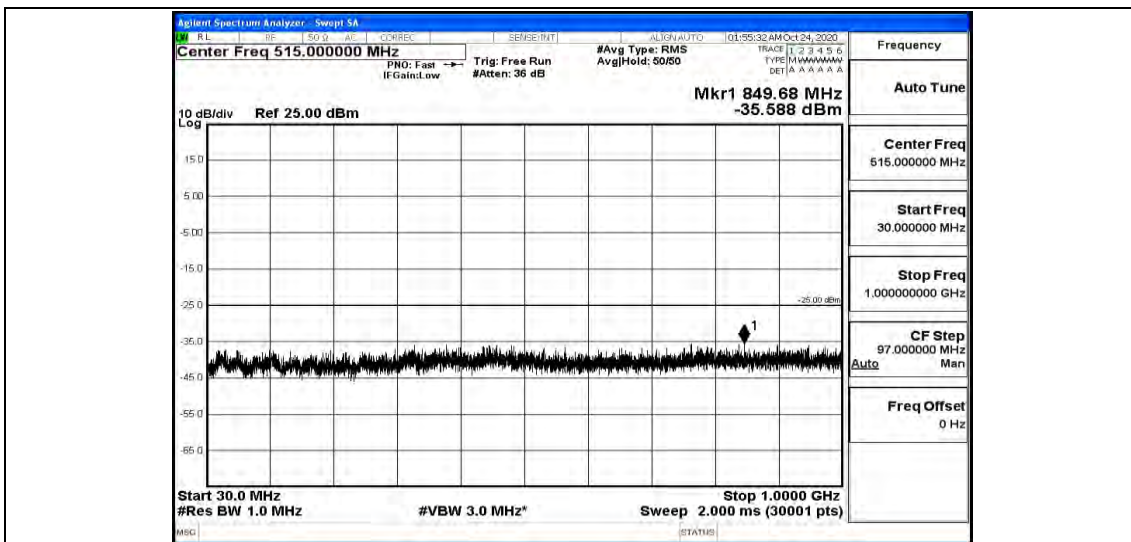

Band7-15MHz-16QAM-21100-1RB#0-Range3:30~1000MHz