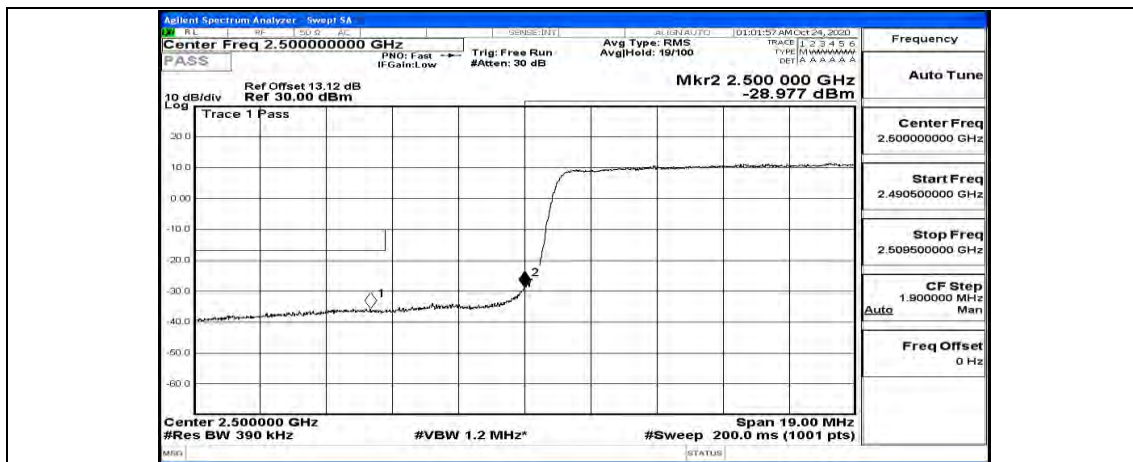

Channel Bandwidth: 10 MHz\_LCH\_16QAM\_50RB#0

Channel Bandwidth: 10 MHz\_HCH\_16QAM\_50RB#0

**Channel Bandwidth: 15 MHz**

Channel Bandwidth: 20 MHz

(Channel Bandwidth:20 MHz)\_LCH\_QPSK\_100RB#0

(Channel Bandwidth:20 MHz)\_HCH\_QPSK\_100RB#0

(Channel Bandwidth:20 MHz)\_LCH\_16QAM\_100RB#0

(Channel Bandwidth:20 MHz)\_HCH\_16QAM\_100RB#0