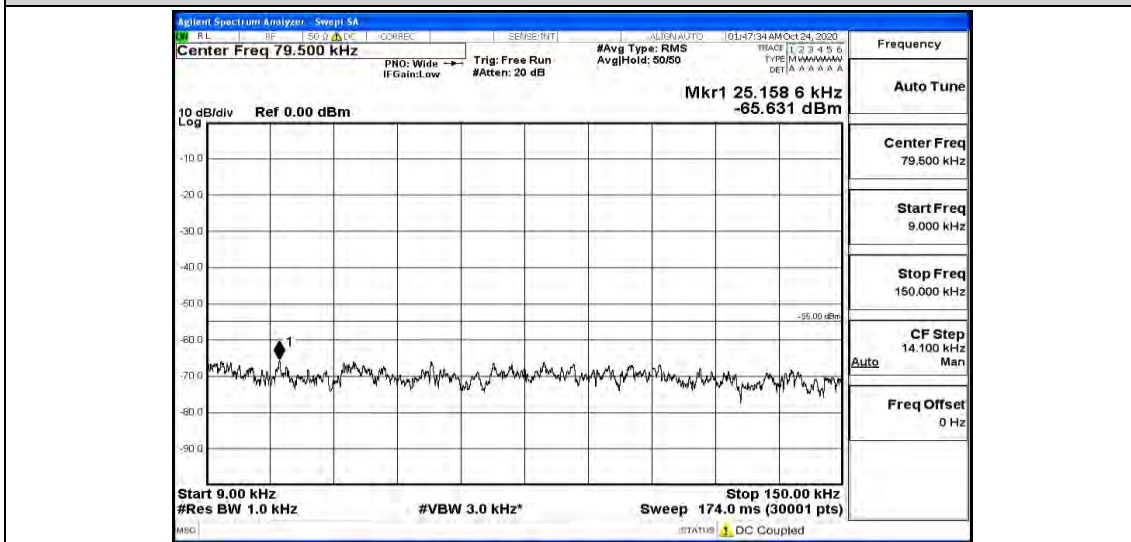

Band7-15MHz-QPSK-20825-1RB#0-Range1:0.009~0.15MHz