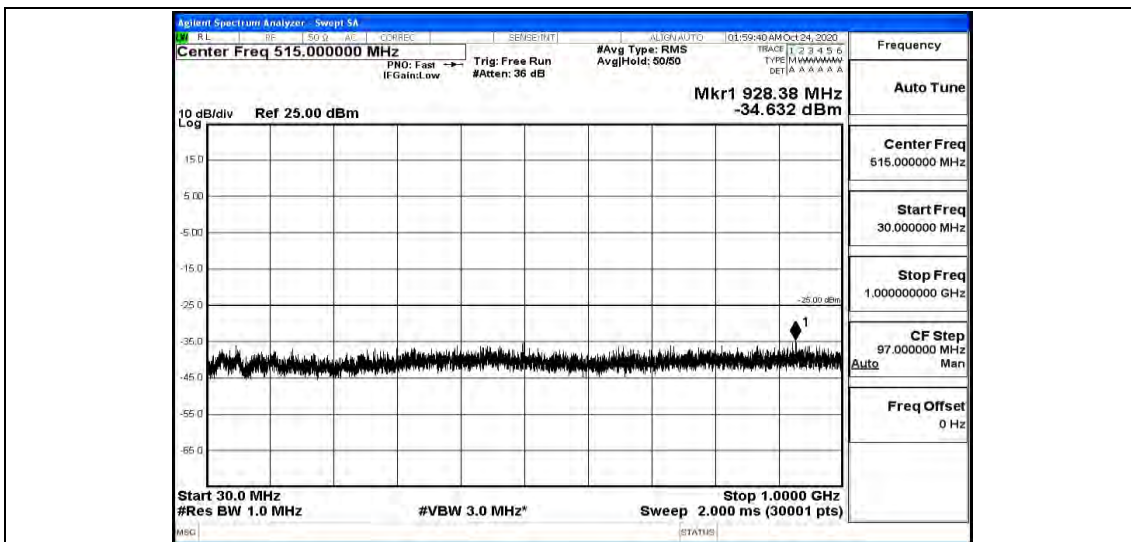

Band7-15MHz-16QAM-21100-1RB#0-Range6:12000~26500MHz

Band7-15MHz-16QAM-21375-1RB#0-Range1:0.009~0.15MHz

Band7-15MHz-16QAM-21375-1RB#0-Range2:0.15~30MHz

Band7-15MHz-16QAM-21375-1RB#0-Range3:30~1000MHz

Band7-15MHz-16QAM-21375-1RB#0-Range4:1000~5000MHz