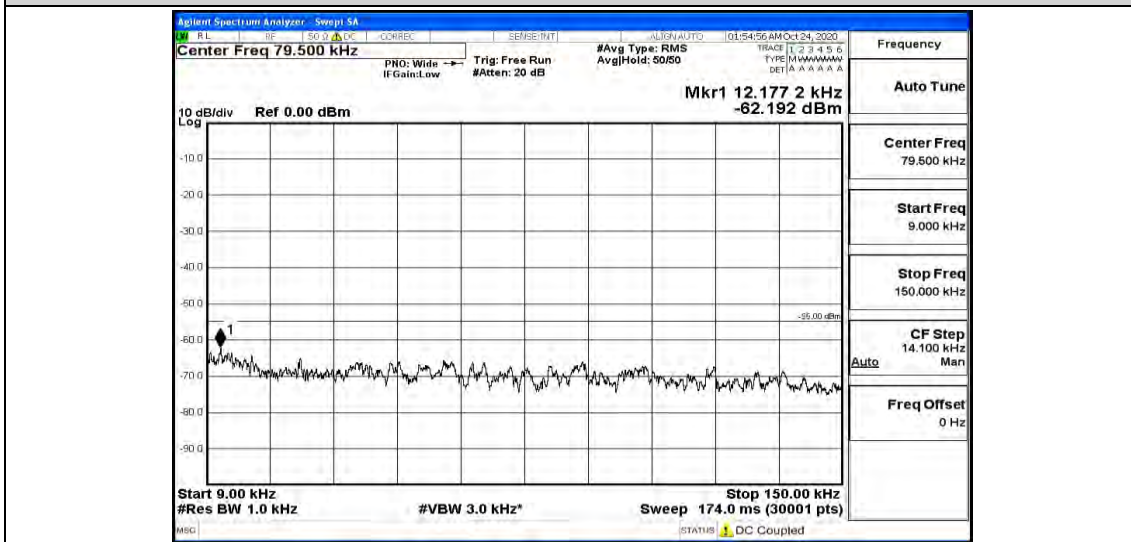

Band7-15MHz-16QAM-21100-1RB#0-Range1:0.009~0.15MHz