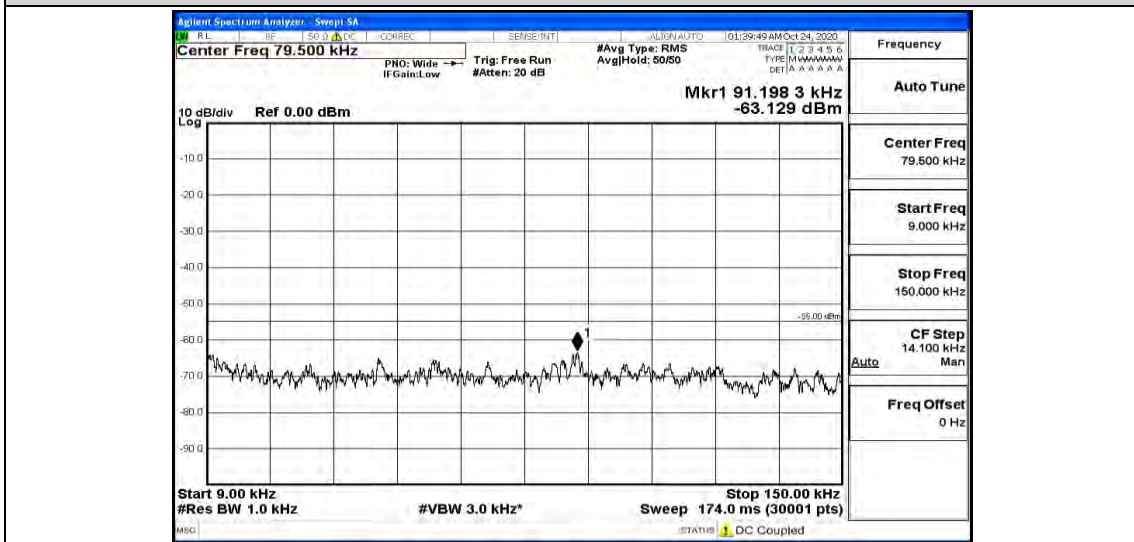

Band7-10MHz-QPSK-21400-1RB#0-Range1:0.009~0.15MHz