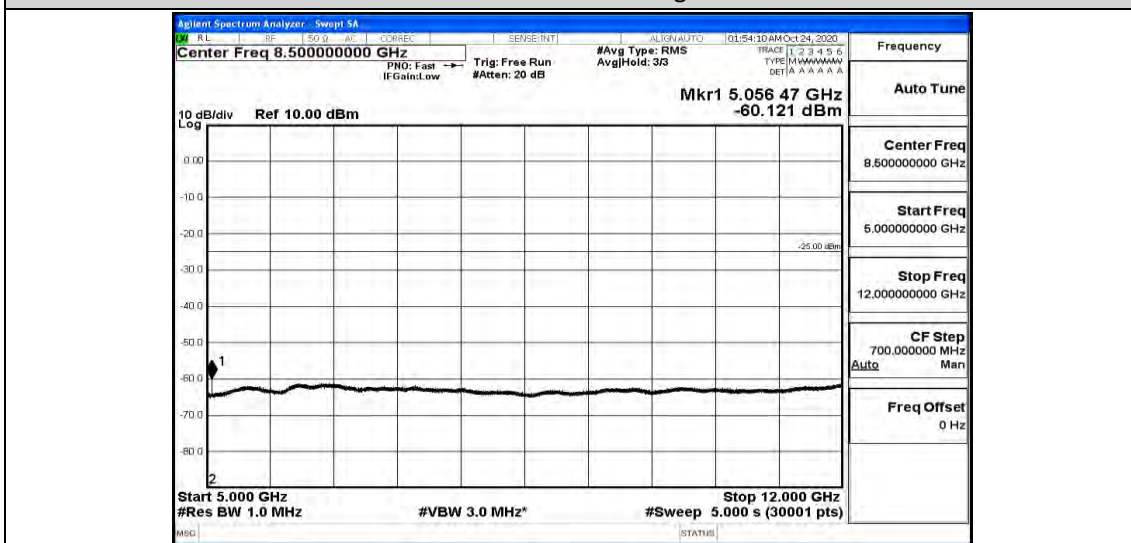

Band7-15MHz-QPSK-21100-1RB#0-Range5:5000~12000MHz