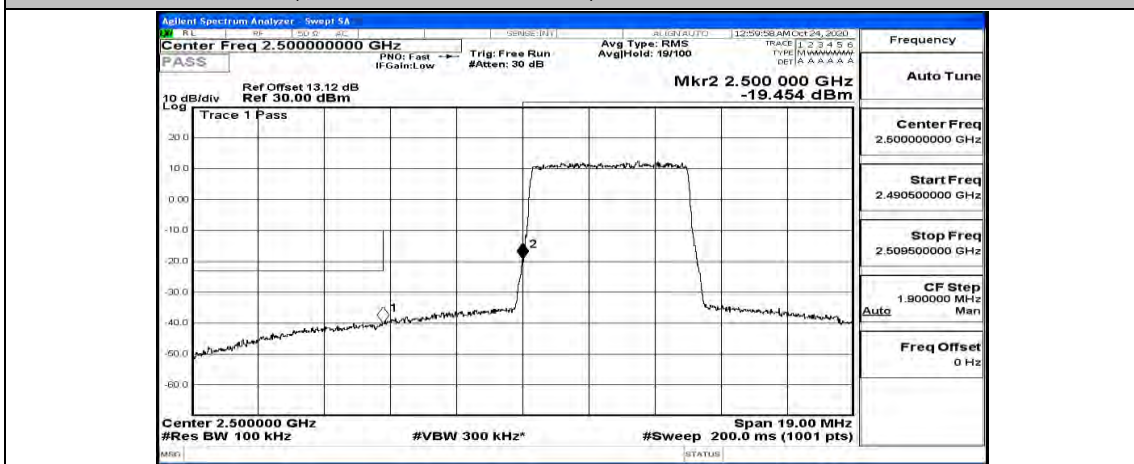

(Channel Bandwidth: 5 MHz)\_LCH\_16QAM\_25RB#0

(Channel Bandwidth: 5 MHz)\_HCH\_16QAM\_25RB#0

Channel Bandwidth: 10 MHz

Channel Bandwidth: 10 MHz)\_LCH\_QPSK\_50RB#0

Channel Bandwidth: 10 MHz\_HCH\_QPSK\_50RB#0