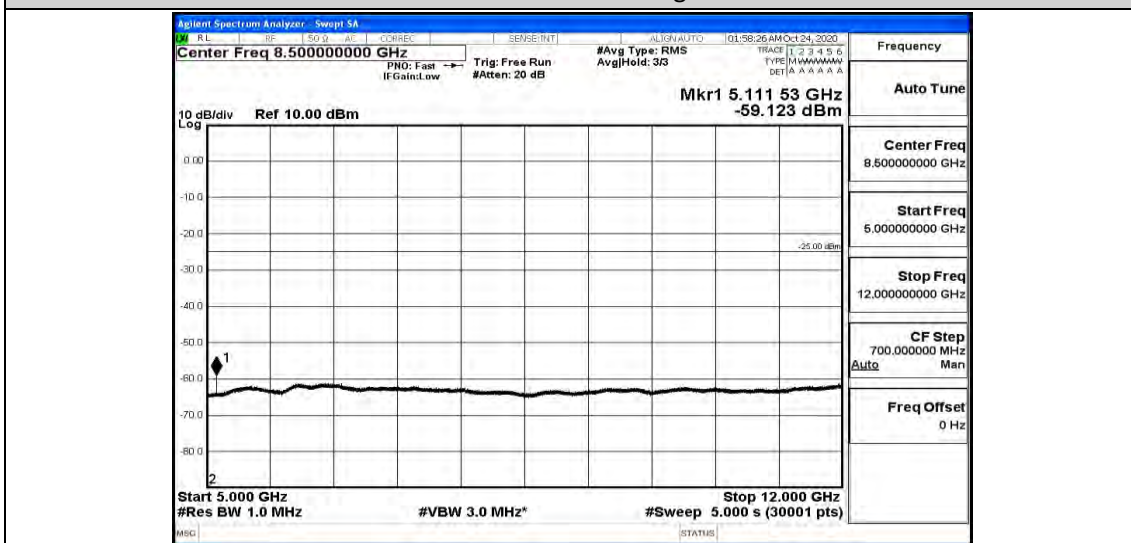

Band7-15MHz-QPSK-21375-1RB#0-Range5:5000~12000MHz