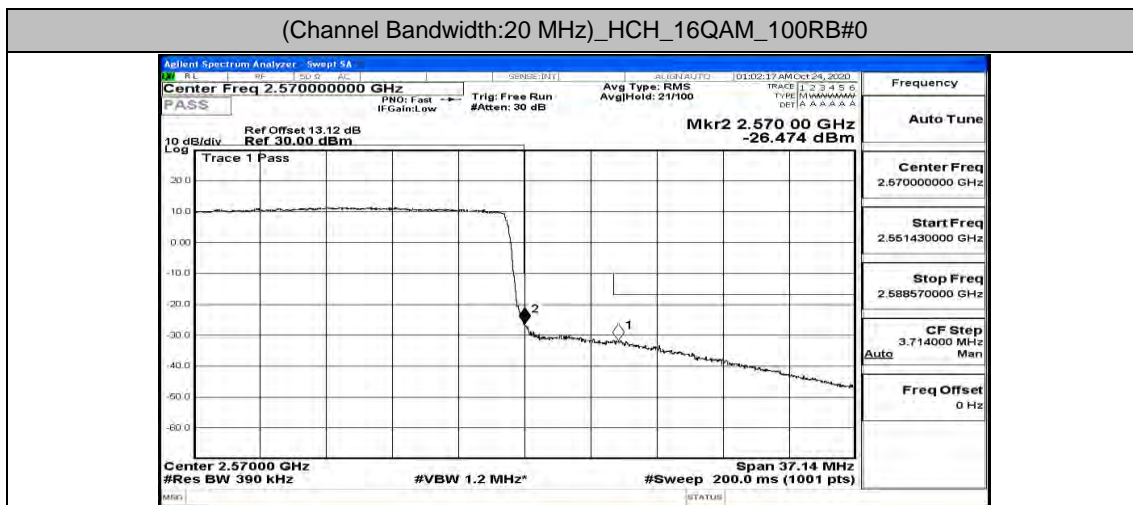

Channel Bandwidth: 10 MHz\_LCH\_16QAM\_50RB#0

Channel Bandwidth: 10 MHz\_HCH\_16QAM\_50RB#0

**Channel Bandwidth: 15 MHz**

Channel Bandwidth: 20 MHz

(Channel Bandwidth:20 MHz)\_LCH\_QPSK\_100RB#0

(Channel Bandwidth:20 MHz)\_HCH\_QPSK\_100RB#0

(Channel Bandwidth:20 MHz)\_LCH\_16QAM\_100RB#0

(Channel Bandwidth:20 MHz)\_HCH\_16QAM\_100RB#0