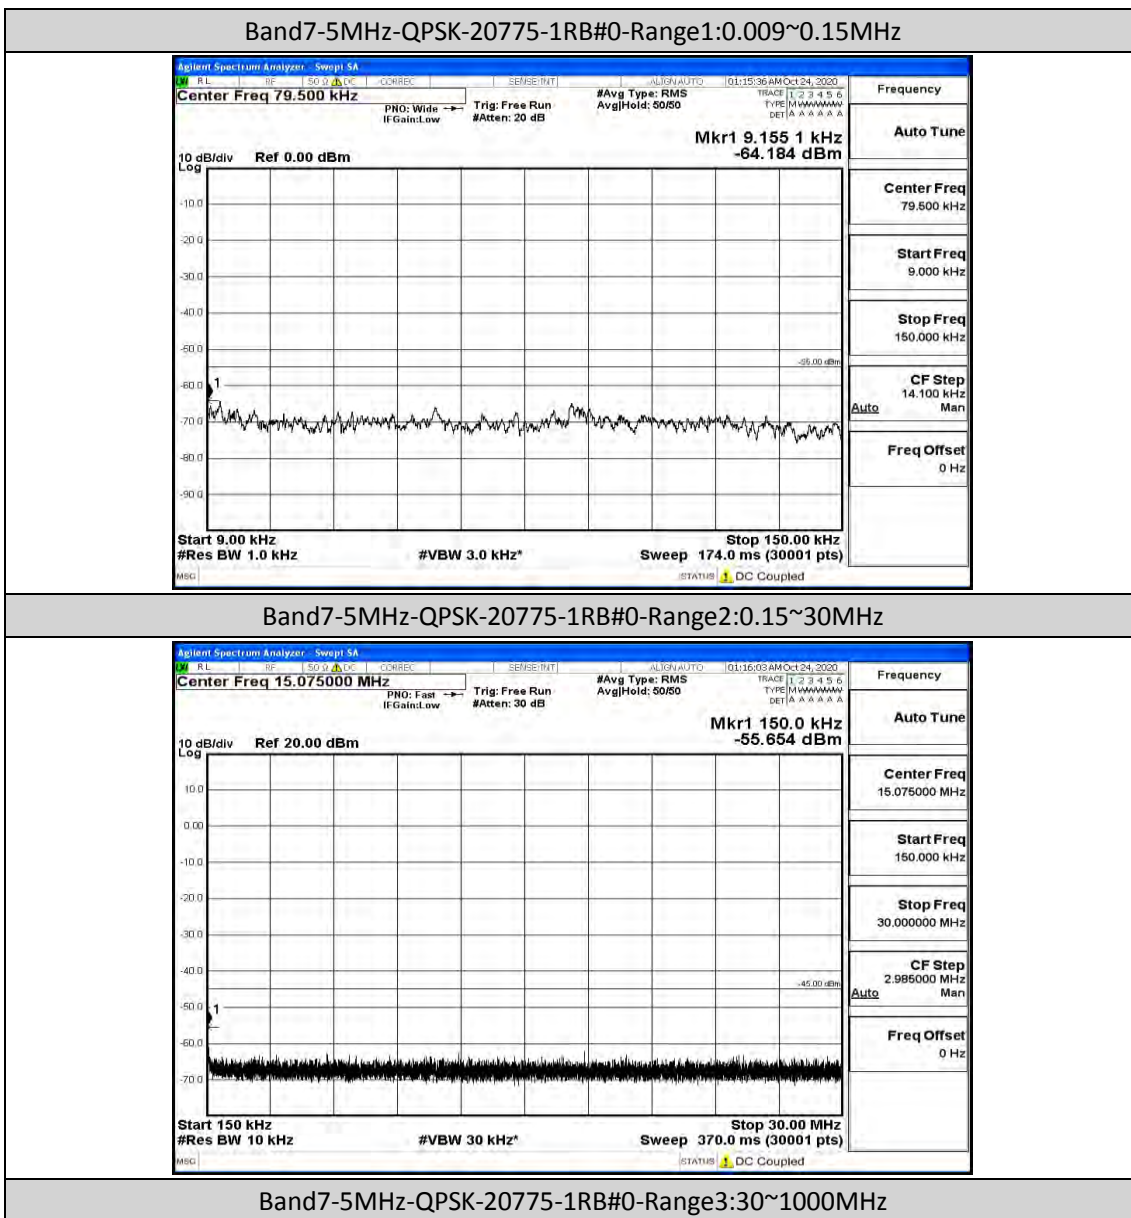

G.5 Conducted Spurious Emission

Test Graphs

Test Graphs