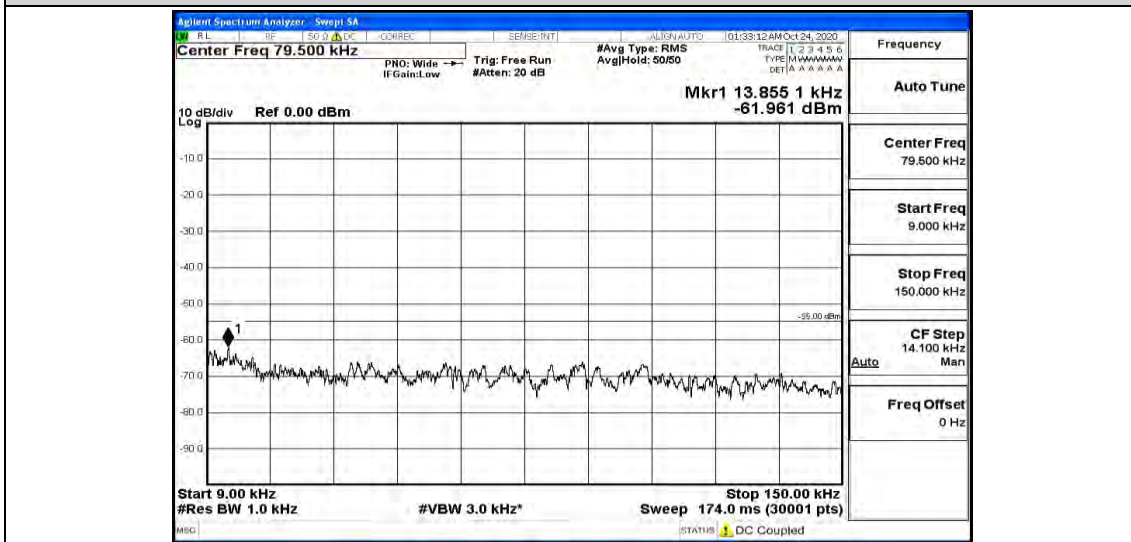

Band7-10MHz-16QAM-20800-1RB#0-Range1:0.009~0.15MHz