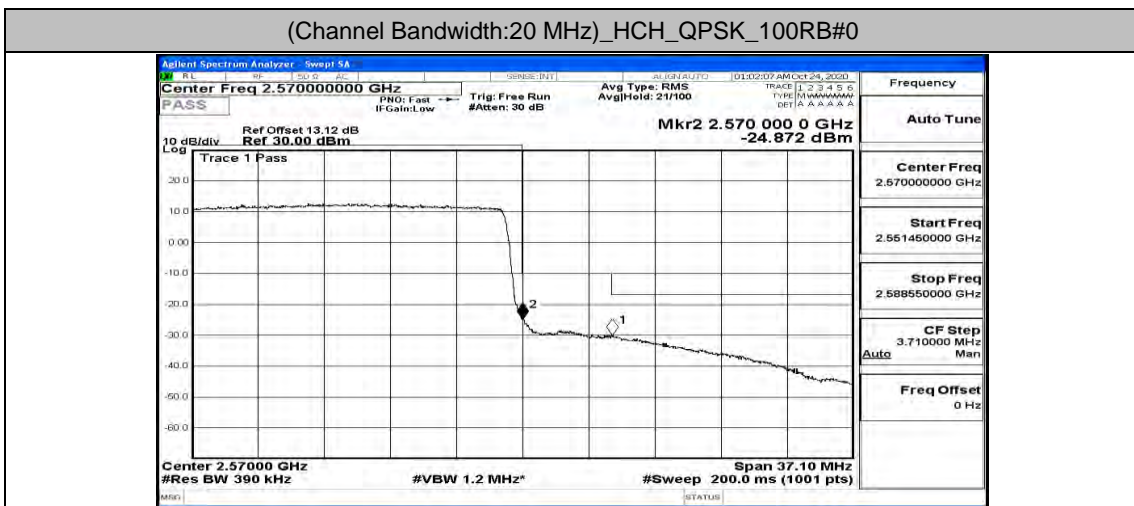

Channel Bandwidth: 10 MHz\_LCH\_16QAM\_50RB#0

Channel Bandwidth: 10 MHz\_HCH\_16QAM\_50RB#0

**Channel Bandwidth: 15 MHz**

Channel Bandwidth: 20 MHz

(Channel Bandwidth:20 MHz)\_LCH\_QPSK\_100RB#0

(Channel Bandwidth:20 MHz)\_HCH\_QPSK\_100RB#0

(Channel Bandwidth:20 MHz)\_LCH\_16QAM\_100RB#0

(Channel Bandwidth:20 MHz)\_HCH\_16QAM\_100RB#0