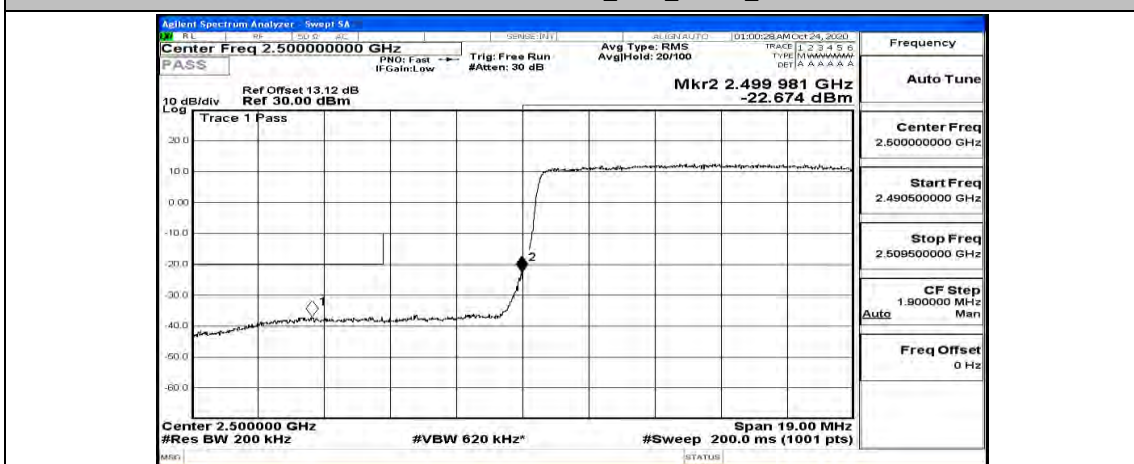

(Channel Bandwidth: 5 MHz)\_LCH\_16QAM\_25RB#0

(Channel Bandwidth: 5 MHz)\_HCH\_16QAM\_25RB#0

Channel Bandwidth: 10 MHz

Channel Bandwidth: 10 MHz)\_LCH\_QPSK\_50RB#0

Channel Bandwidth: 10 MHz\_HCH\_QPSK\_50RB#0