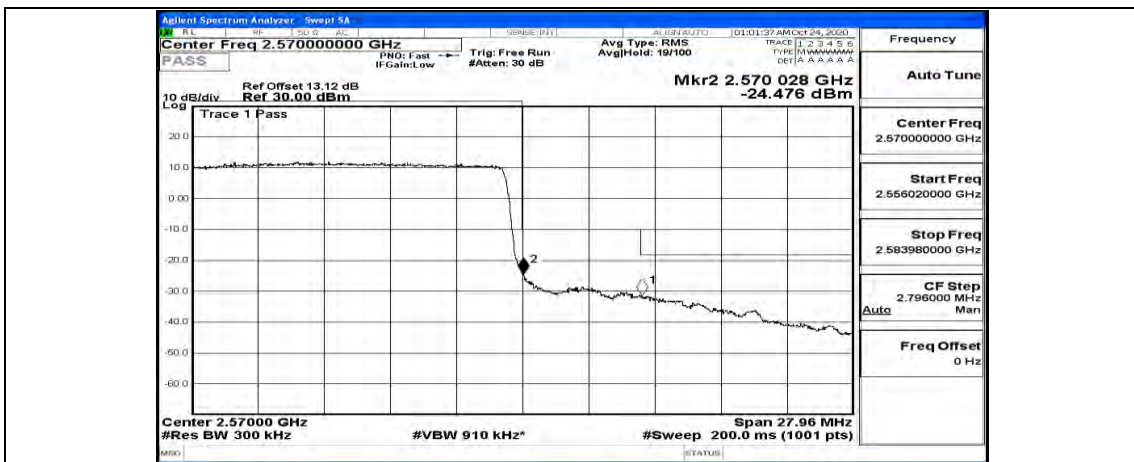

Channel Bandwidth: 10 MHz\_LCH\_16QAM\_50RB#0

Channel Bandwidth: 10 MHz\_HCH\_16QAM\_50RB#0

**Channel Bandwidth: 15 MHz**

Channel Bandwidth: 20 MHz

(Channel Bandwidth:20 MHz)\_LCH\_QPSK\_100RB#0

(Channel Bandwidth:20 MHz)\_HCH\_QPSK\_100RB#0

(Channel Bandwidth:20 MHz)\_LCH\_16QAM\_100RB#0

(Channel Bandwidth:20 MHz)\_HCH\_16QAM\_100RB#0