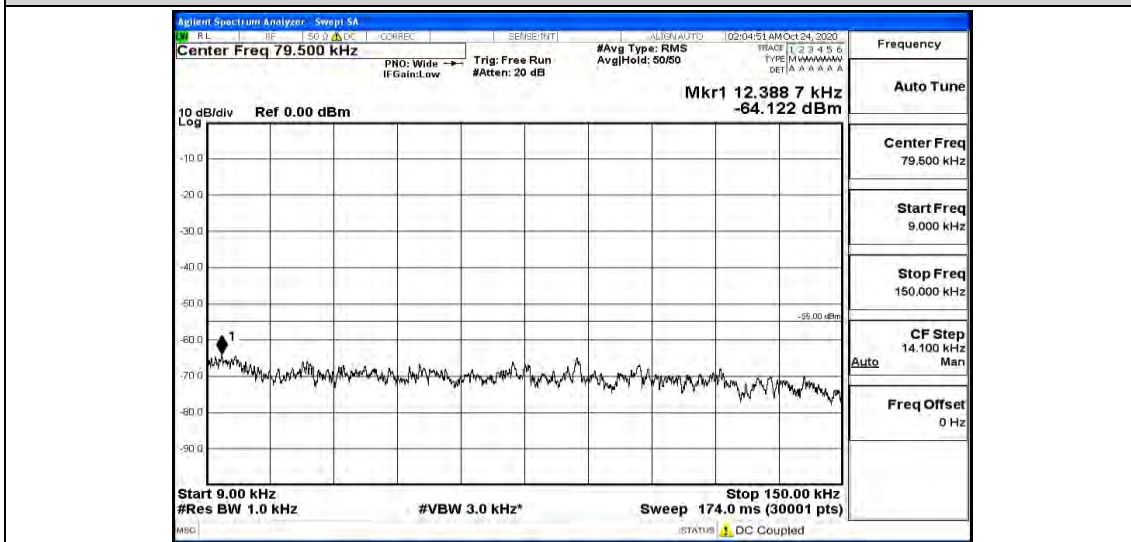

Band7-20MHz-16QAM-20850-1RB#0-Range1:0.009~0.15MHz