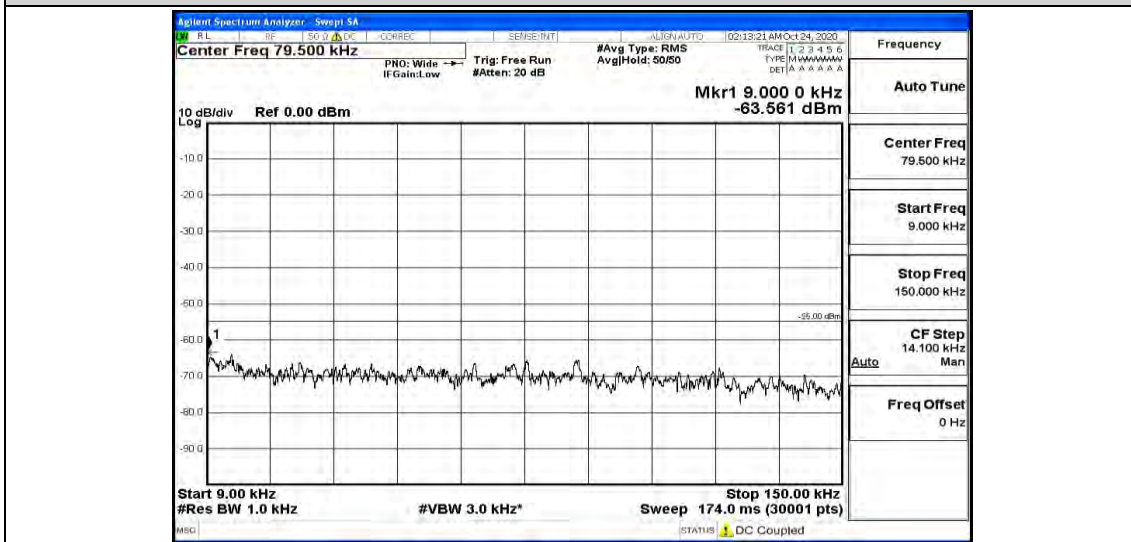

Band7-20MHz-16QAM-21350-1RB#0-Range1:0.009~0.15MHz