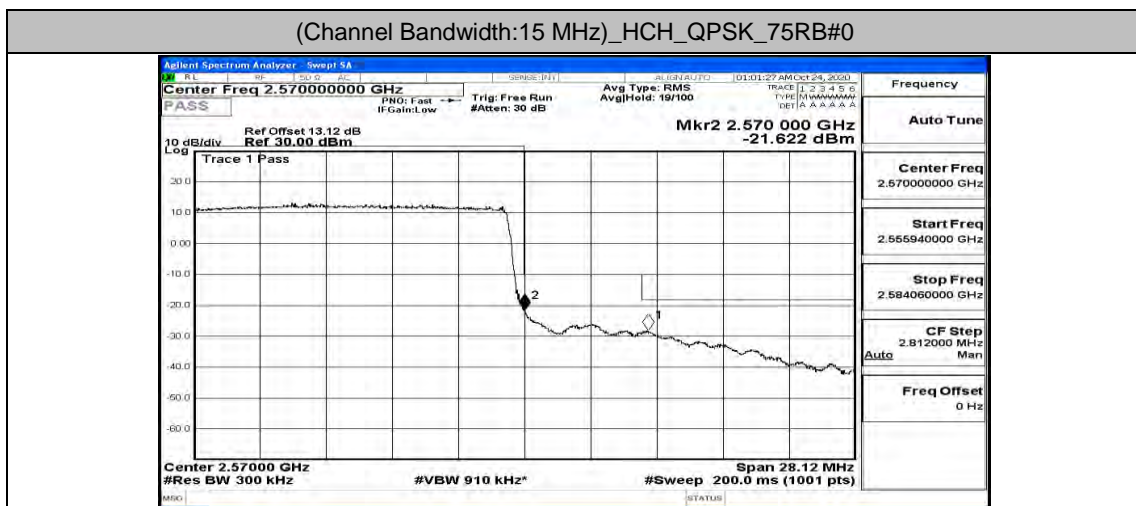

Channel Bandwidth: 15 MHz