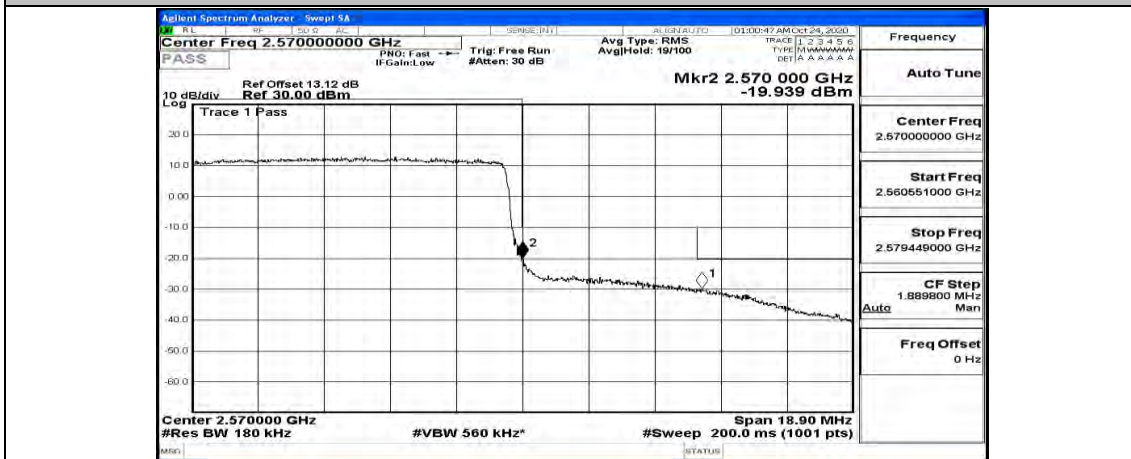

(Channel Bandwidth: 5 MHz)\_LCH\_16QAM\_25RB#0

(Channel Bandwidth: 5 MHz)\_HCH\_16QAM\_25RB#0

Channel Bandwidth: 10 MHz

Channel Bandwidth: 10 MHz)\_LCH\_QPSK\_50RB#0

Channel Bandwidth: 10 MHz\_HCH\_QPSK\_50RB#0