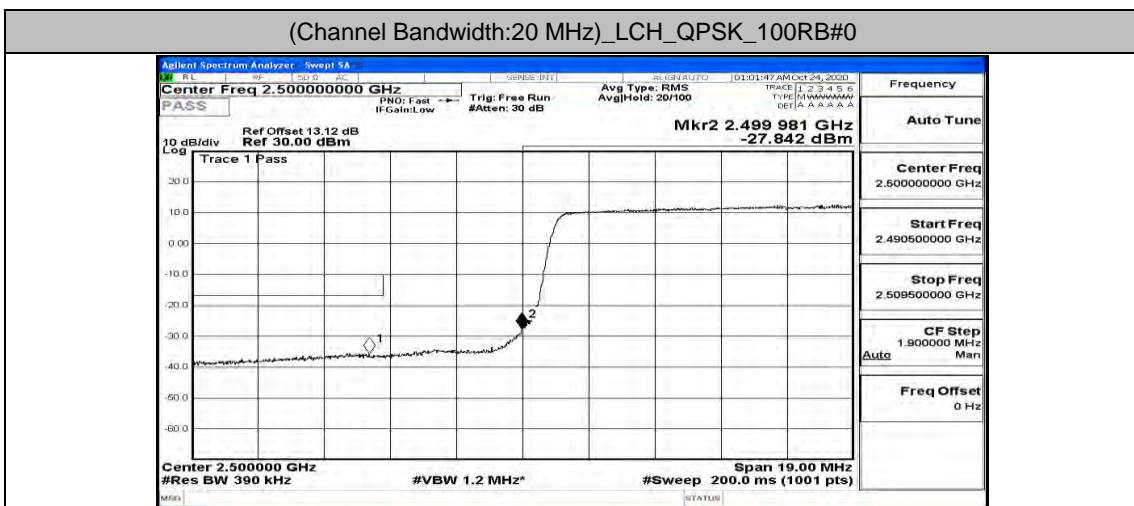

Channel Bandwidth: 10 MHz\_LCH\_16QAM\_50RB#0

Channel Bandwidth: 10 MHz\_HCH\_16QAM\_50RB#0

**Channel Bandwidth: 15 MHz**

Channel Bandwidth: 20 MHz

(Channel Bandwidth:20 MHz)\_LCH\_QPSK\_100RB#0

(Channel Bandwidth:20 MHz)\_HCH\_QPSK\_100RB#0