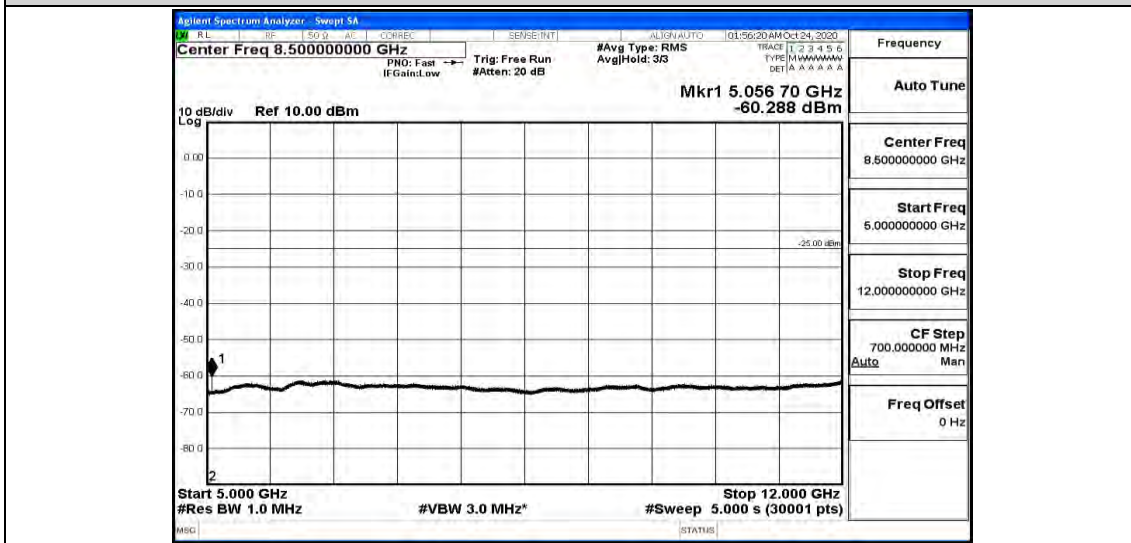

Band7-15MHz-16QAM-21100-1RB#0-Range1:0.009~0.15MHz

Band7-15MHz-16QAM-21100-1RB#0-Range2:0.15~30MHz

Band7-15MHz-16QAM-21100-1RB#0-Range3:30~1000MHz

Band7-15MHz-16QAM-21100-1RB#0-Range4:1000~5000MHz

Band7-15MHz-16QAM-21100-1RB#0-Range5:5000~12000MHz