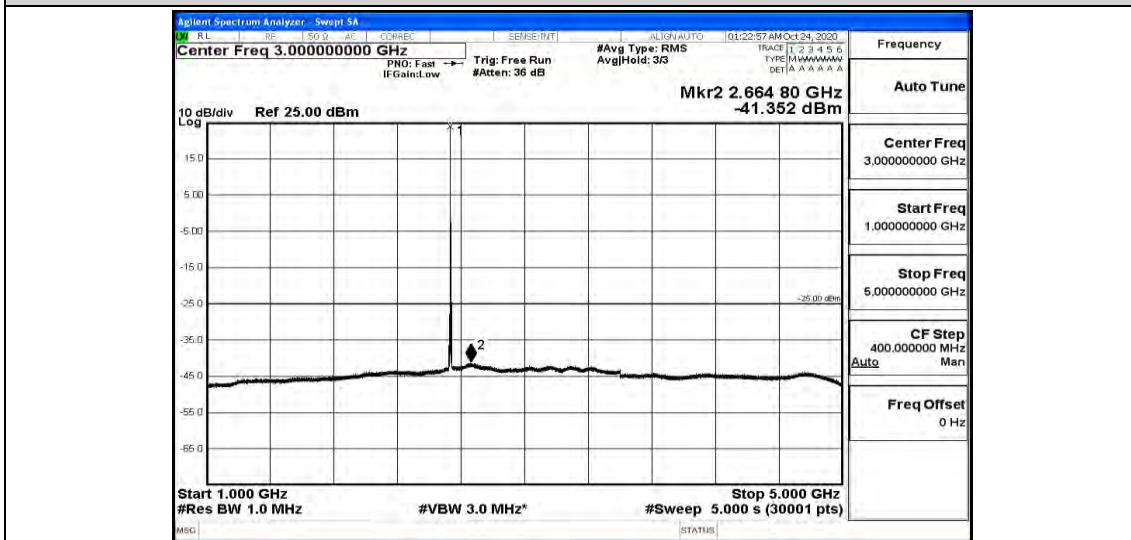

Band7-5MHz-16QAM-21100-1RB#0-Range4:1000~5000MHz