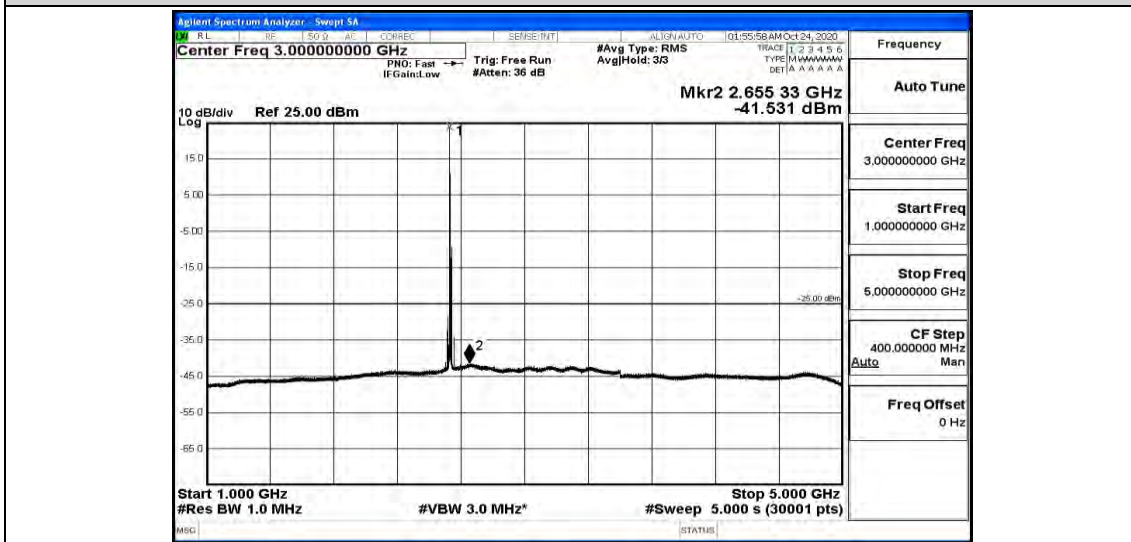

Band7-15MHz-16QAM-21100-1RB#0-Range1:0.009~0.15MHz

Band7-15MHz-16QAM-21100-1RB#0-Range2:0.15~30MHz

Band7-15MHz-16QAM-21100-1RB#0-Range3:30~1000MHz

Band7-15MHz-16QAM-21100-1RB#0-Range4:1000~5000MHz

Band7-15MHz-16QAM-21100-1RB#0-Range5:5000~12000MHz