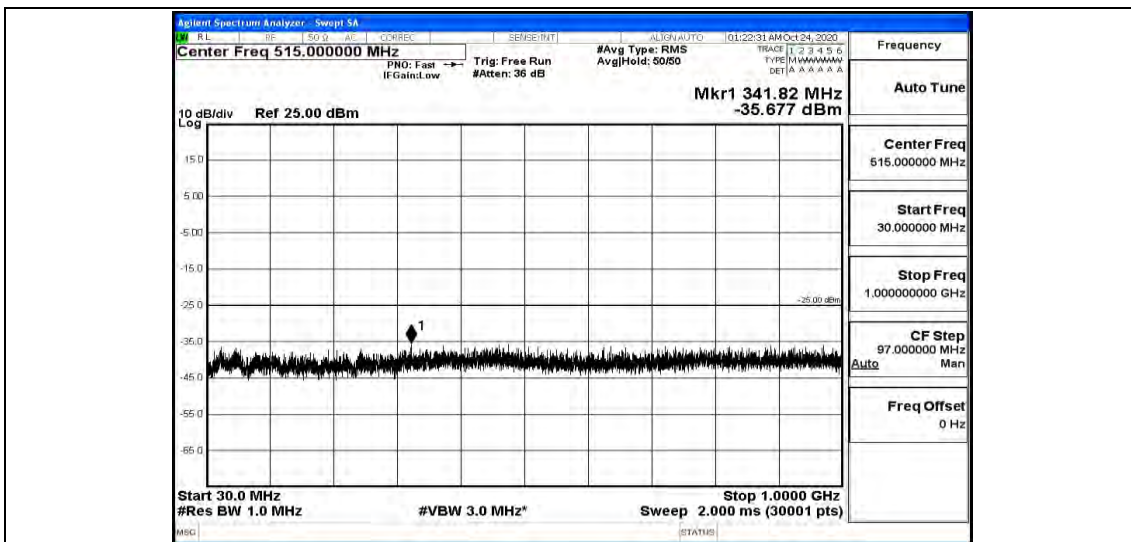

Band7-5MHz-16QAM-20775-1RB#0-Range5:5000~12000MHz

Band7-5MHz-16QAM-20775-1RB#0-Range6:12000~26500MHz

Band7-5MHz-16QAM-21100-1RB#0-Range1:0.009~0.15MHz

Band7-5MHz-16QAM-21100-1RB#0-Range2:0.15~30MHz

Band7-5MHz-16QAM-21100-1RB#0-Range3:30~1000MHz