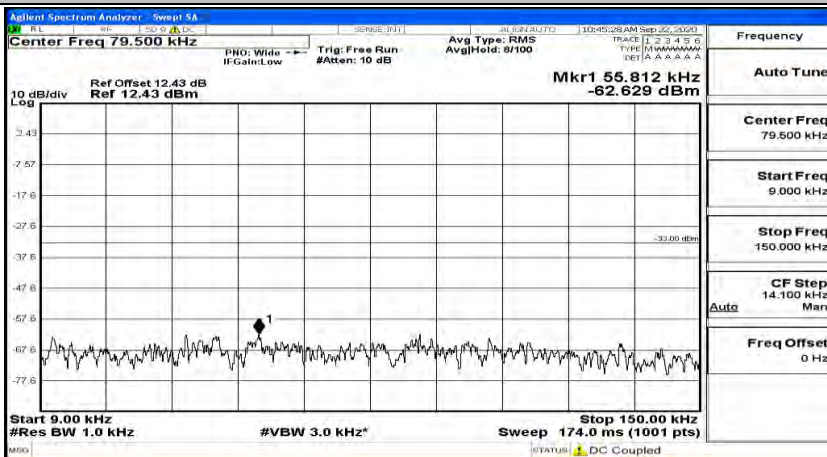

(Channel Bandwidth: 5 MHz)_MCH_16QAM_1RB#24