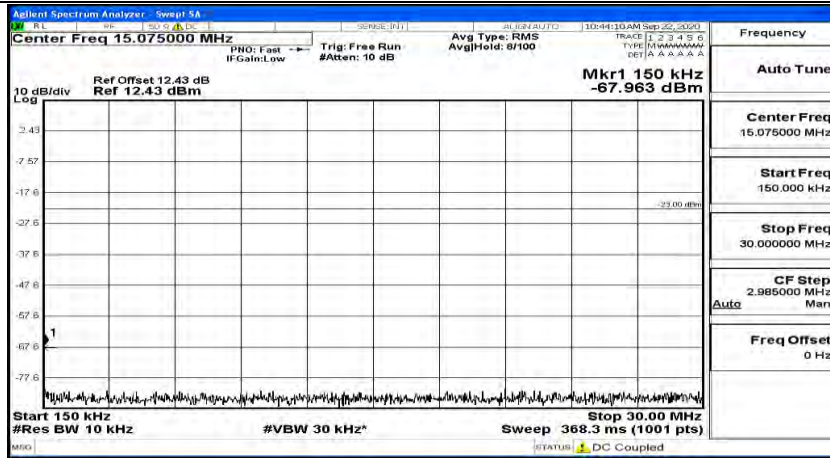

(Channel Bandwidth: 5 MHz)_HCH_QPSK_1RB#12

(Channel Bandwidth: 5 MHz)_HCH_QPSK_1RB#24

(Channel Bandwidth: 5 MHz)_LCH_16QAM_1RB#0

(Channel Bandwidth: 5 MHz)_LCH_16QAM_1RB#12

(Channel Bandwidth: 5 MHz) LCH_16QAM_1RB#24