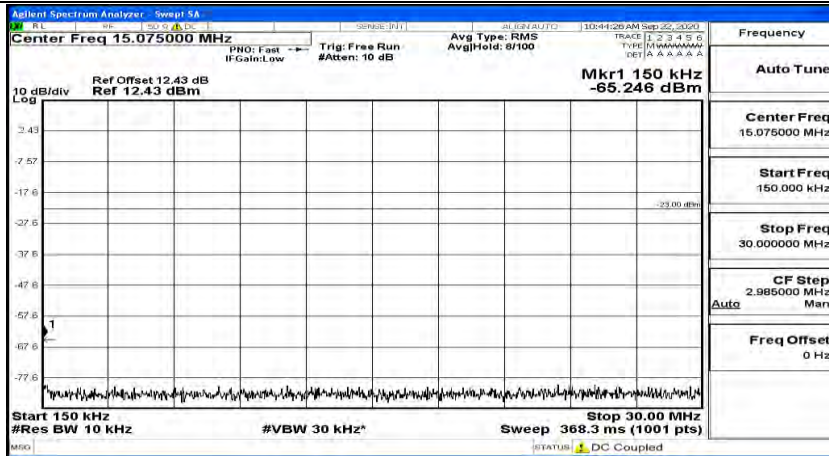

(Channel Bandwidth: 5 MHz)_MCH_QPSK_1RB#12