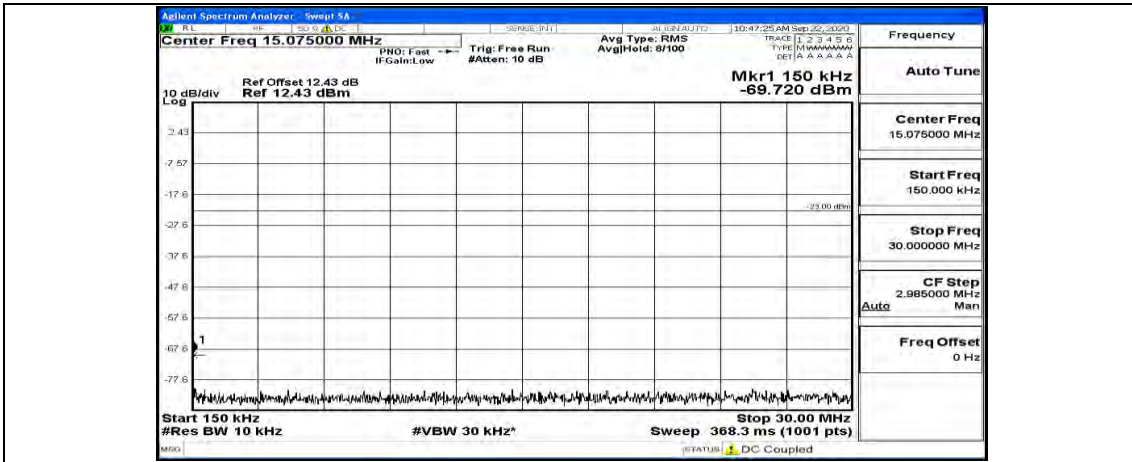

(Channel Bandwidth: 5 MHz)_HCH_16QAM_1RB#24

Channel Bandwidth: 10 MHz

Channel Bandwidth: 10 MHz_LCH_QPSK_1RB#0

Channel Bandwidth: 10 MHz_LCH_QPSK_1RB#24

Channel Bandwidth: 10 MHz_LCH_QPSK_1RB#49

Channel Bandwidth: 10 MHz_MCH_QPSK_1RB#0