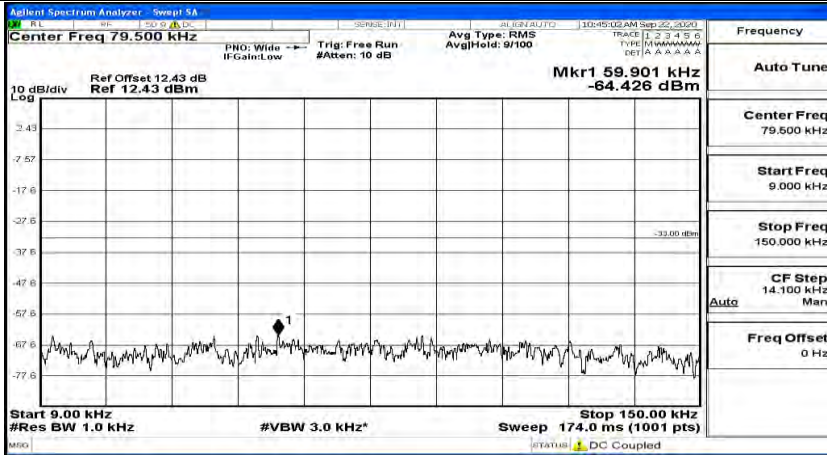

(Channel Bandwidth: 5 MHz)_MCH_16QAM_1RB#0

(Channel Bandwidth: 5 MHz)_MCH_16QAM_1RB#12