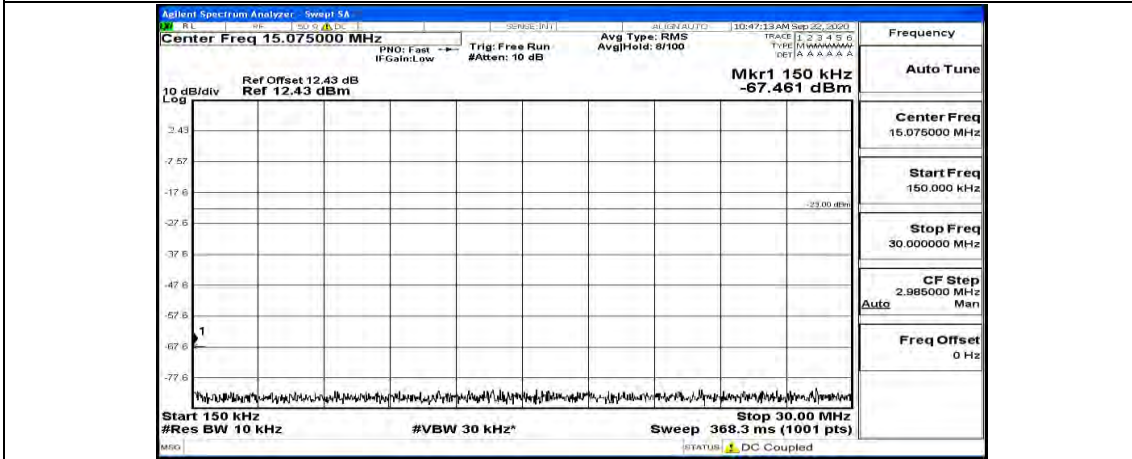

Channel Bandwidth: 10 MHz_LCH_QPSK_1RB#24