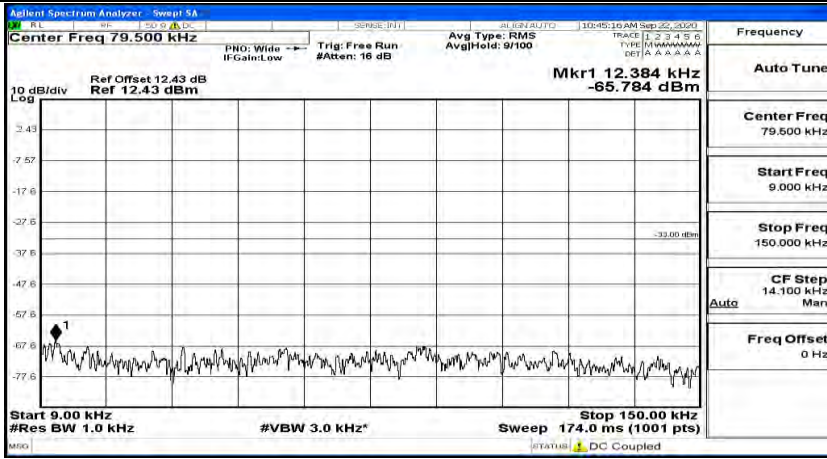

(Channel Bandwidth: 5 MHz)_MCH_16QAM_1RB#24