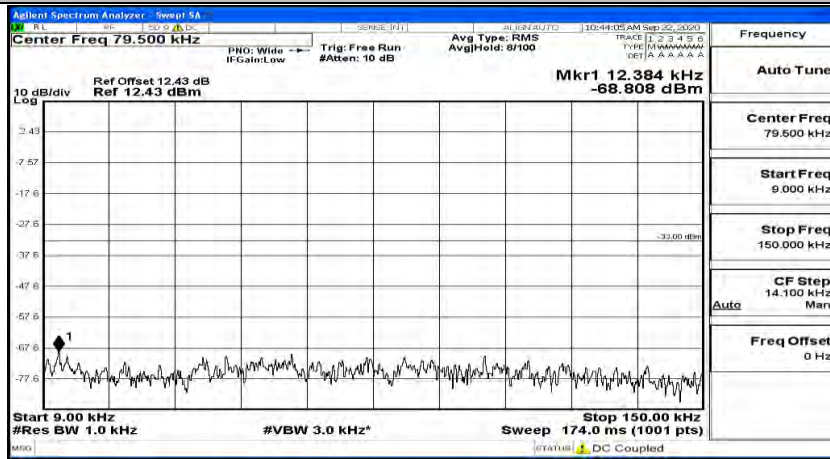

(Channel Bandwidth: 5 MHz)_HCH_QPSK_1RB#12

(Channel Bandwidth: 5 MHz)_HCH_QPSK_1RB#24

(Channel Bandwidth: 5 MHz)_LCH_16QAM_1RB#0

(Channel Bandwidth: 5 MHz)_LCH_16QAM_1RB#12

(Channel Bandwidth: 5 MHz) LCH_16QAM_1RB#24