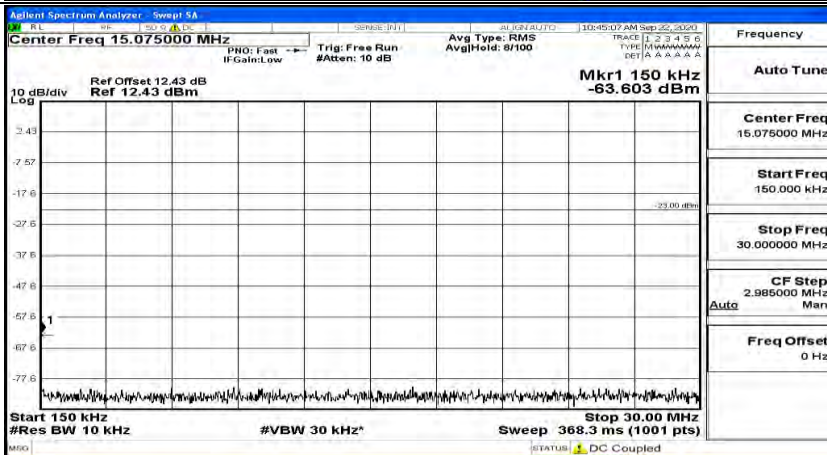

(Channel Bandwidth: 5 MHz)_MCH_16QAM_1RB#0

(Channel Bandwidth: 5 MHz)_MCH_16QAM_1RB#12