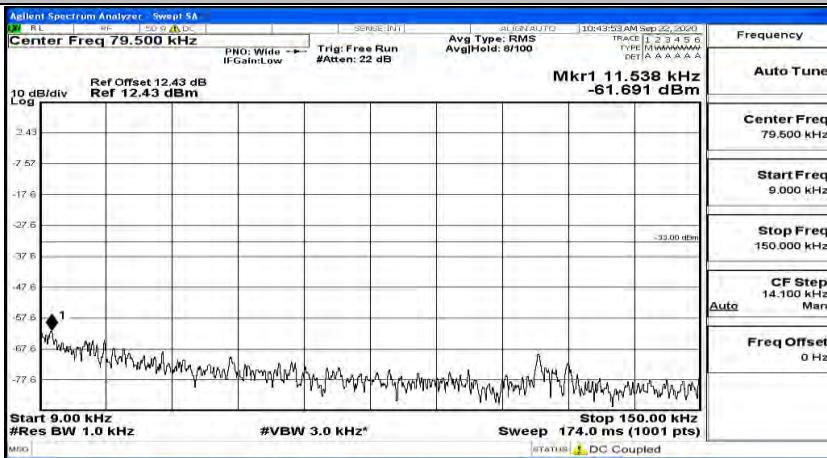

(Channel Bandwidth: 5 MHz)_HCH_QPSK_1RB#12

(Channel Bandwidth: 5 MHz)_HCH_QPSK_1RB#24

(Channel Bandwidth: 5 MHz)_LCH_16QAM_1RB#0

(Channel Bandwidth: 5 MHz)_LCH_16QAM_1RB#12

(Channel Bandwidth: 5 MHz) LCH_16QAM_1RB#24