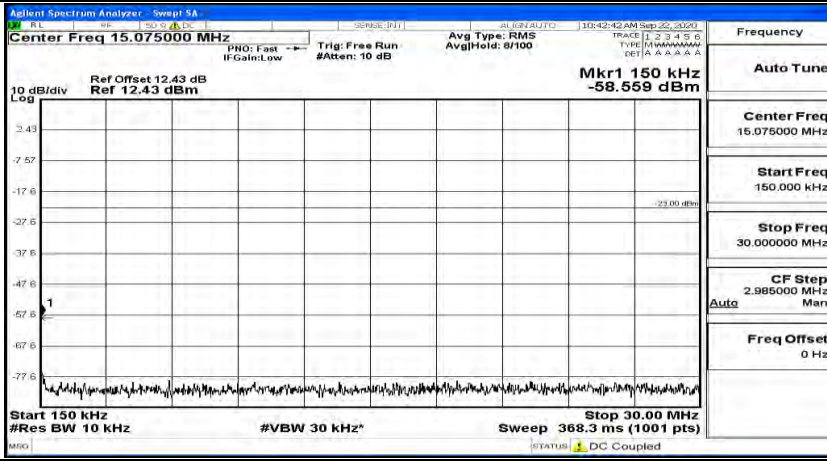

(Channel Bandwidth: 3 MHz)_MCH_16QAM_1RB#14

(Channel Bandwidth: 3 MHz)_HCH_16QAM_1RB#0

(Channel Bandwidth: 3 MHz)_HCH_16QAM_1RB#7

(Channel Bandwidth: 3 MHz)_HCH_16QAM_1RB#14

Channel Bandwidth: 5 MHz

(Channel Bandwidth: 5 MHz)_LCH_QPSK_1RB#12