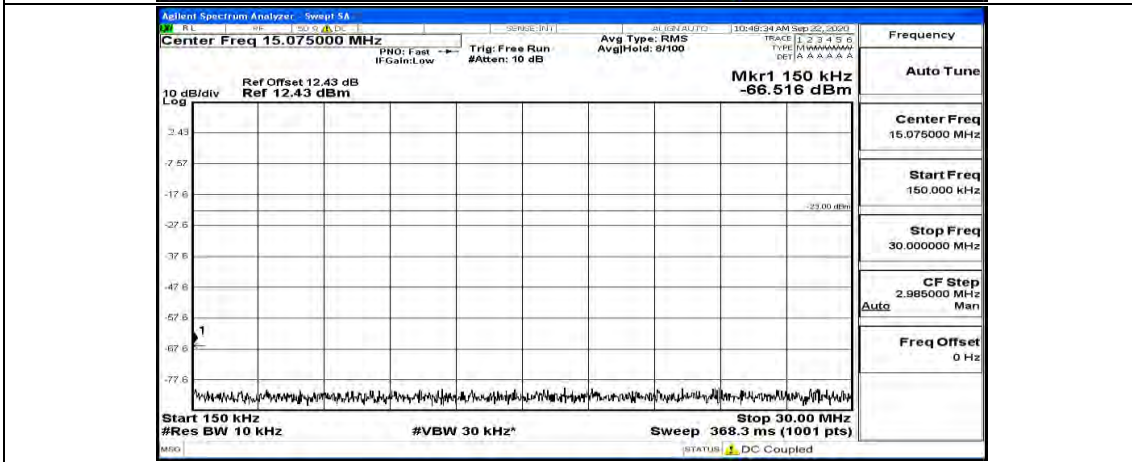

(Channel Bandwidth: 5 MHz)_HCH_16QAM_1RB#24

Channel Bandwidth: 10 MHz

Channel Bandwidth: 10 MHz_LCH_QPSK_1RB#0

Channel Bandwidth: 10 MHz_LCH_QPSK_1RB#24

Channel Bandwidth: 10 MHz_LCH_QPSK_1RB#49

Channel Bandwidth: 10 MHz_MCH_QPSK_1RB#0