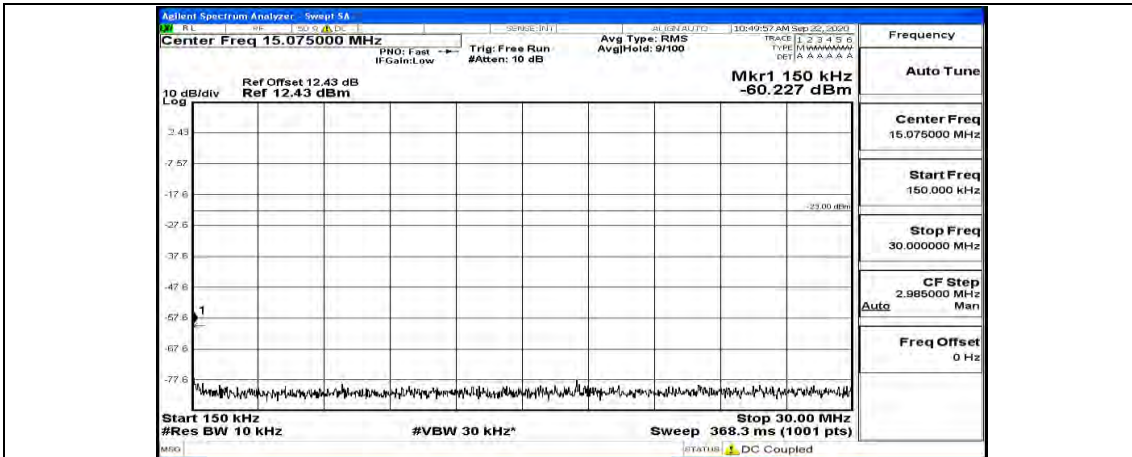

Channel Bandwidth: 10 MHz_MCH_QPSK_1RB#24

Channel Bandwidth: 10 MHz_MCH_QPSK_1RB#49

Channel Bandwidth: 10 MHz_HCH_QPSK_1RB#0

Channel Bandwidth: 10 MHz_HCH_QPSK_1RB#24

Channel Bandwidth: 10 MHz_HCH_QPSK_1RB#49