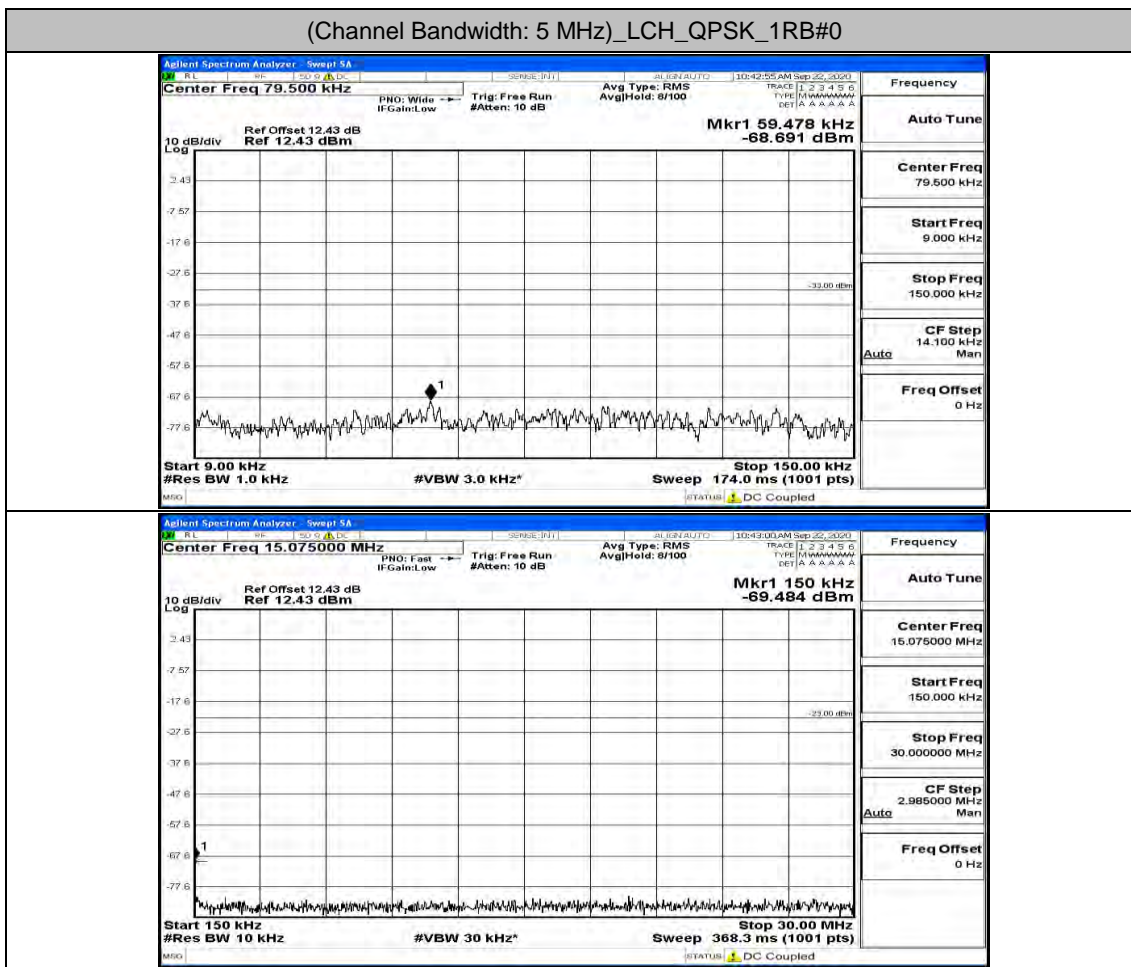

(Channel Bandwidth: 3 MHz)_MCH_16QAM_1RB#14

(Channel Bandwidth: 3 MHz)_HCH_16QAM_1RB#0

(Channel Bandwidth: 3 MHz)_HCH_16QAM_1RB#7

(Channel Bandwidth: 3 MHz)_HCH_16QAM_1RB#14

Channel Bandwidth: 5 MHz

(Channel Bandwidth: 5 MHz)_LCH_QPSK_1RB#12

(Channel Bandwidth: 5 MHz)_LCH_QPSK_1RB#24

(Channel Bandwidth: 5 MHz)_MCH_QPSK_1RB#0

(Channel Bandwidth: 5 MHz)_MCH_QPSK_1RB#12

(Channel Bandwidth: 5 MHz) MCH_QPSK_1RB#24

(Channel Bandwidth: 5 MHz)_HCH_QPSK_1RB#0