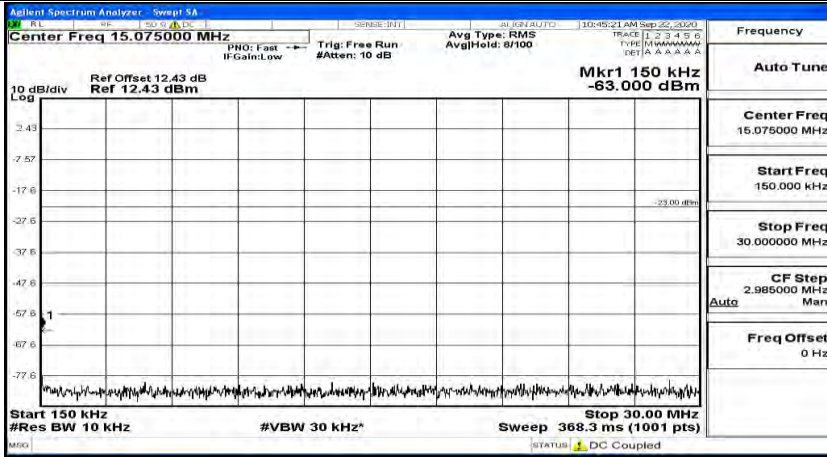

(Channel Bandwidth: 5 MHz)_MCH_16QAM_1RB#24