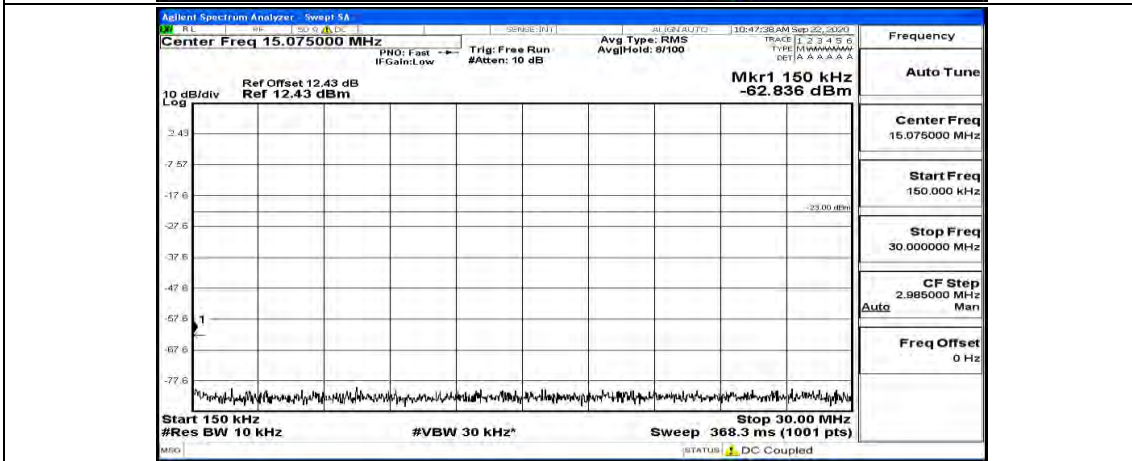

(Channel Bandwidth: 5 MHz)_HCH_16QAM_1RB#24

Channel Bandwidth: 10 MHz

Channel Bandwidth: 10 MHz_LCH_QPSK_1RB#0

Channel Bandwidth: 10 MHz_LCH_QPSK_1RB#24

Channel Bandwidth: 10 MHz_LCH_QPSK_1RB#49

Channel Bandwidth: 10 MHz_MCH_QPSK_1RB#0