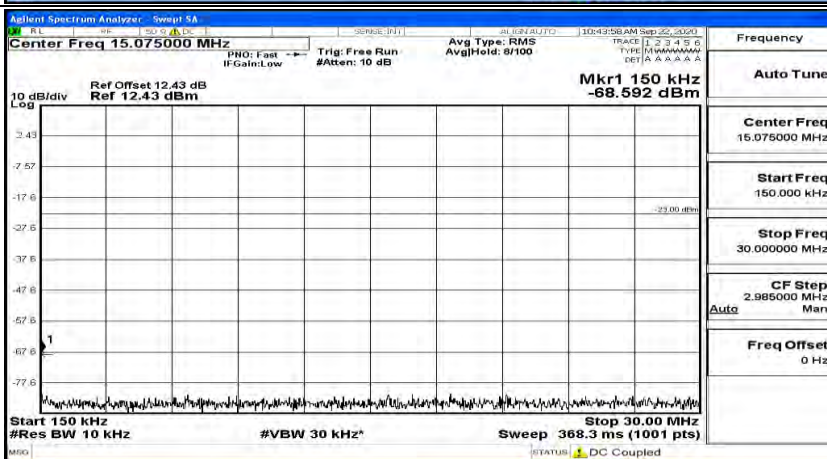

(Channel Bandwidth: 5 MHz)_HCH_QPSK_1RB#12

(Channel Bandwidth: 5 MHz)_HCH_QPSK_1RB#24

(Channel Bandwidth: 5 MHz)_LCH_16QAM_1RB#0

(Channel Bandwidth: 5 MHz)_LCH_16QAM_1RB#12

(Channel Bandwidth: 5 MHz) LCH_16QAM_1RB#24