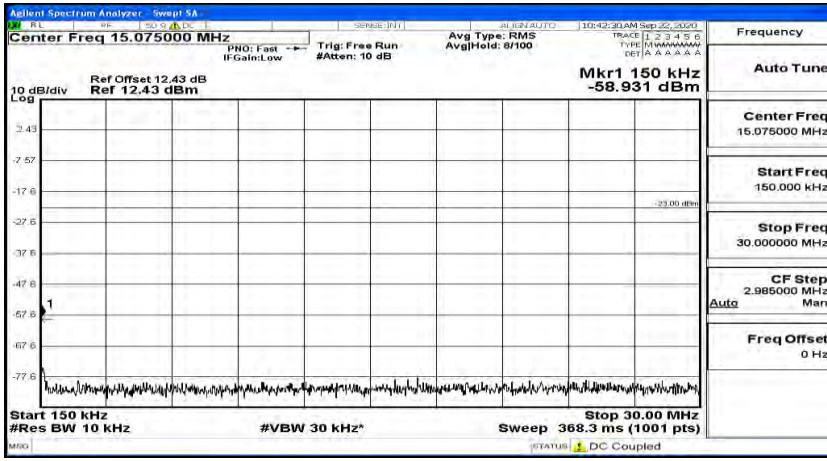

(Channel Bandwidth: 3 MHz)_MCH_16QAM_1RB#14

(Channel Bandwidth: 3 MHz)_HCH_16QAM_1RB#0

(Channel Bandwidth: 3 MHz)_HCH_16QAM_1RB#7

(Channel Bandwidth: 3 MHz)_HCH_16QAM_1RB#14

Channel Bandwidth: 5 MHz

(Channel Bandwidth: 5 MHz)_LCH_QPSK_1RB#12

(Channel Bandwidth: 5 MHz)_LCH_QPSK_1RB#24

(Channel Bandwidth: 5 MHz)_MCH_QPSK_1RB#0

(Channel Bandwidth: 5 MHz)_MCH_QPSK_1RB#12

(Channel Bandwidth: 5 MHz) MCH_QPSK_1RB#24

(Channel Bandwidth: 5 MHz)_HCH_QPSK_1RB#0