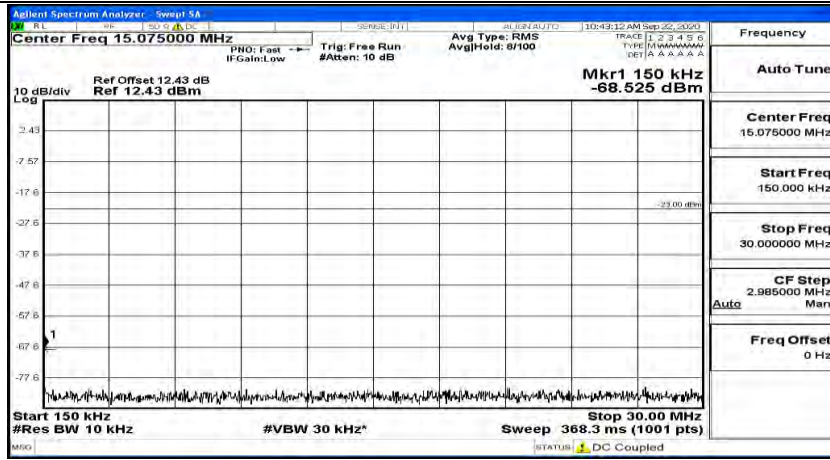

(Channel Bandwidth: 3 MHz)_MCH_16QAM_1RB#14

(Channel Bandwidth: 3 MHz)_HCH_16QAM_1RB#0

(Channel Bandwidth: 3 MHz)_HCH_16QAM_1RB#7

(Channel Bandwidth: 3 MHz)_HCH_16QAM_1RB#14

Channel Bandwidth: 5 MHz

(Channel Bandwidth: 5 MHz)_LCH_QPSK_1RB#12

(Channel Bandwidth: 5 MHz)_LCH_QPSK_1RB#24

(Channel Bandwidth: 5 MHz)_MCH_QPSK_1RB#0

(Channel Bandwidth: 5 MHz)_MCH_QPSK_1RB#12

(Channel Bandwidth: 5 MHz) MCH_QPSK_1RB#24

(Channel Bandwidth: 5 MHz)_HCH_QPSK_1RB#0