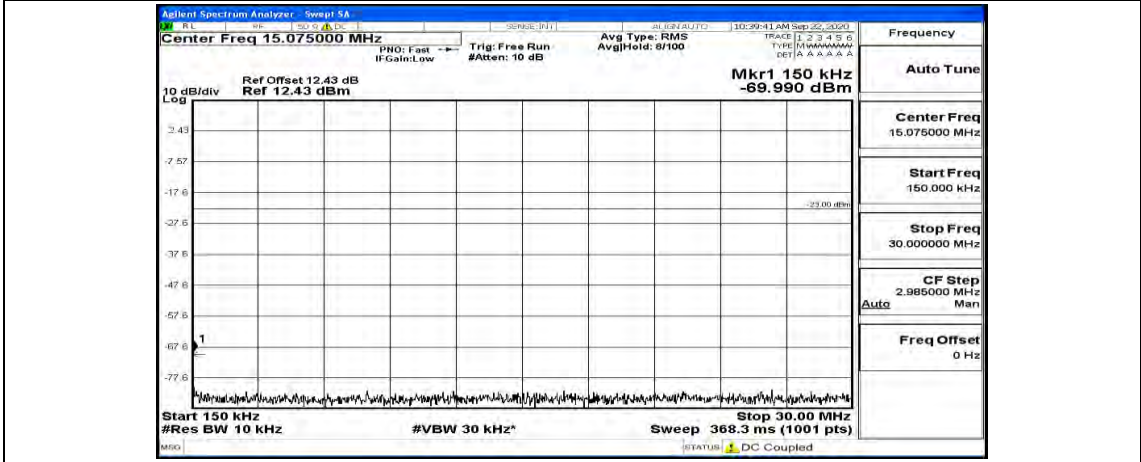

(Channel Bandwidth: 3 MHz)_MCH_QPSK_1RB#7

(Channel Bandwidth: 3 MHz)_MCH_QPSK_1RB#14

(Channel Bandwidth: 3 MHz)_HCH_QPSK_1RB#0

(Channel Bandwidth: 3 MHz) HCH_QPSK_1RB#7

(Channel Bandwidth: 3 MHz)_HCH_QPSK_1RB#14

(Channel Bandwidth: 3 MHz)_LCH_16QAM_1RB#0

(Channel Bandwidth: 3 MHz)_LCH_16QAM_1RB#7

(Channel Bandwidth: 3 MHz) LCH_16QAM_1RB#14

(Channel Bandwidth: 3 MHz)_MCH_16QAM_1RB#0

(Channel Bandwidth: 3 MHz) MCH_16QAM_1RB#7