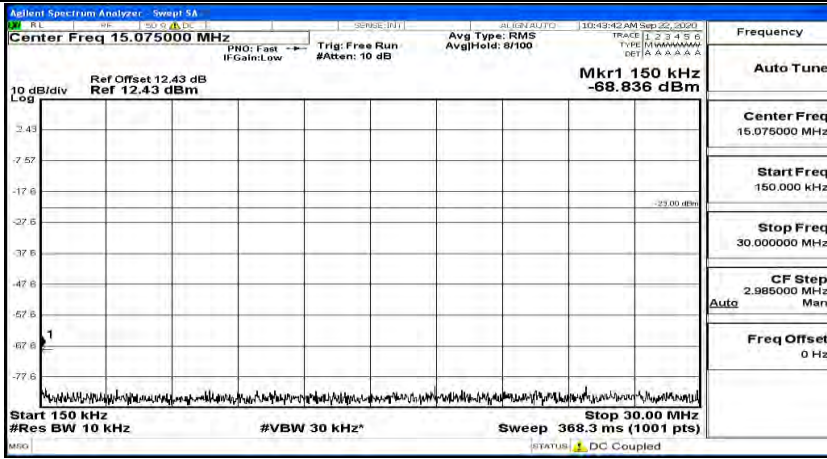

(Channel Bandwidth: 5 MHz)_HCH_QPSK_1RB#12

(Channel Bandwidth: 5 MHz)_HCH_QPSK_1RB#24

(Channel Bandwidth: 5 MHz)_LCH_16QAM_1RB#0

(Channel Bandwidth: 5 MHz)_LCH_16QAM_1RB#12

(Channel Bandwidth: 5 MHz) LCH_16QAM_1RB#24