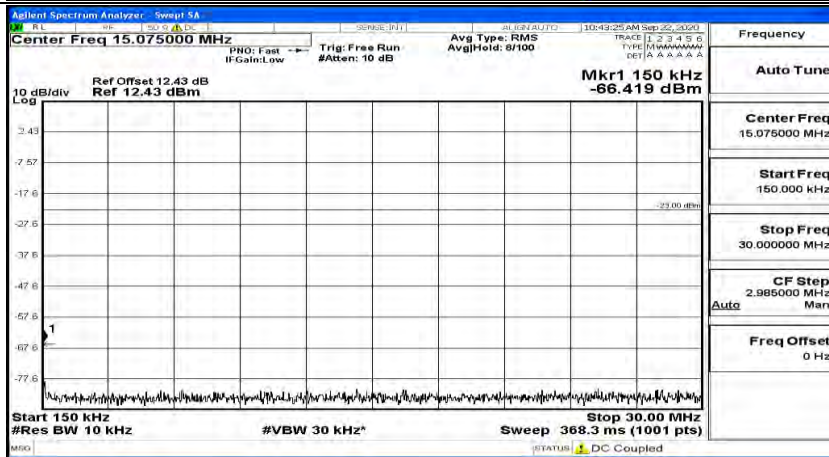

(Channel Bandwidth: 5 MHz)_LCH_QPSK_1RB#24

(Channel Bandwidth: 5 MHz)_MCH_QPSK_1RB#0