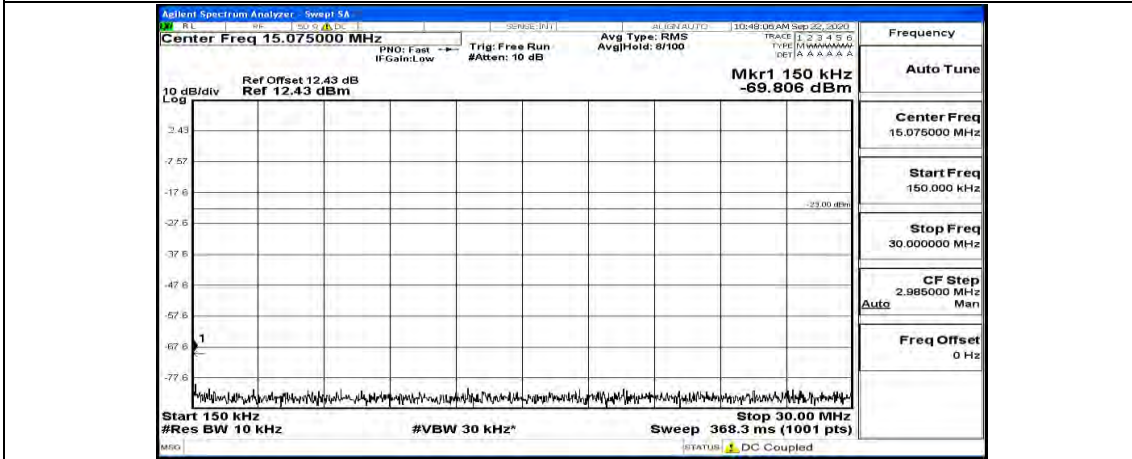

Channel Bandwidth: 10 MHz_LCH_16QAM_1RB#49